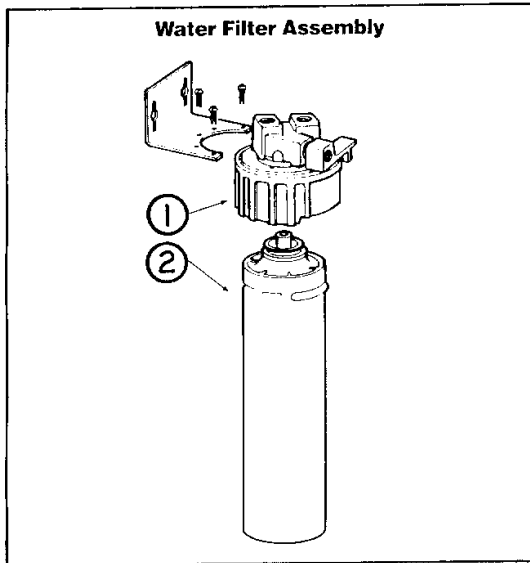

2000 LAND YACHT 390/395 XL DIESEL

PLUMBING FRESH WATER-FAUCETS

1) 005273   Head, water filter
  2) 960112   Cartridge, filter
2. 601401 Faucet, water

Not Shown:

690423   Faucet, washer/dryer