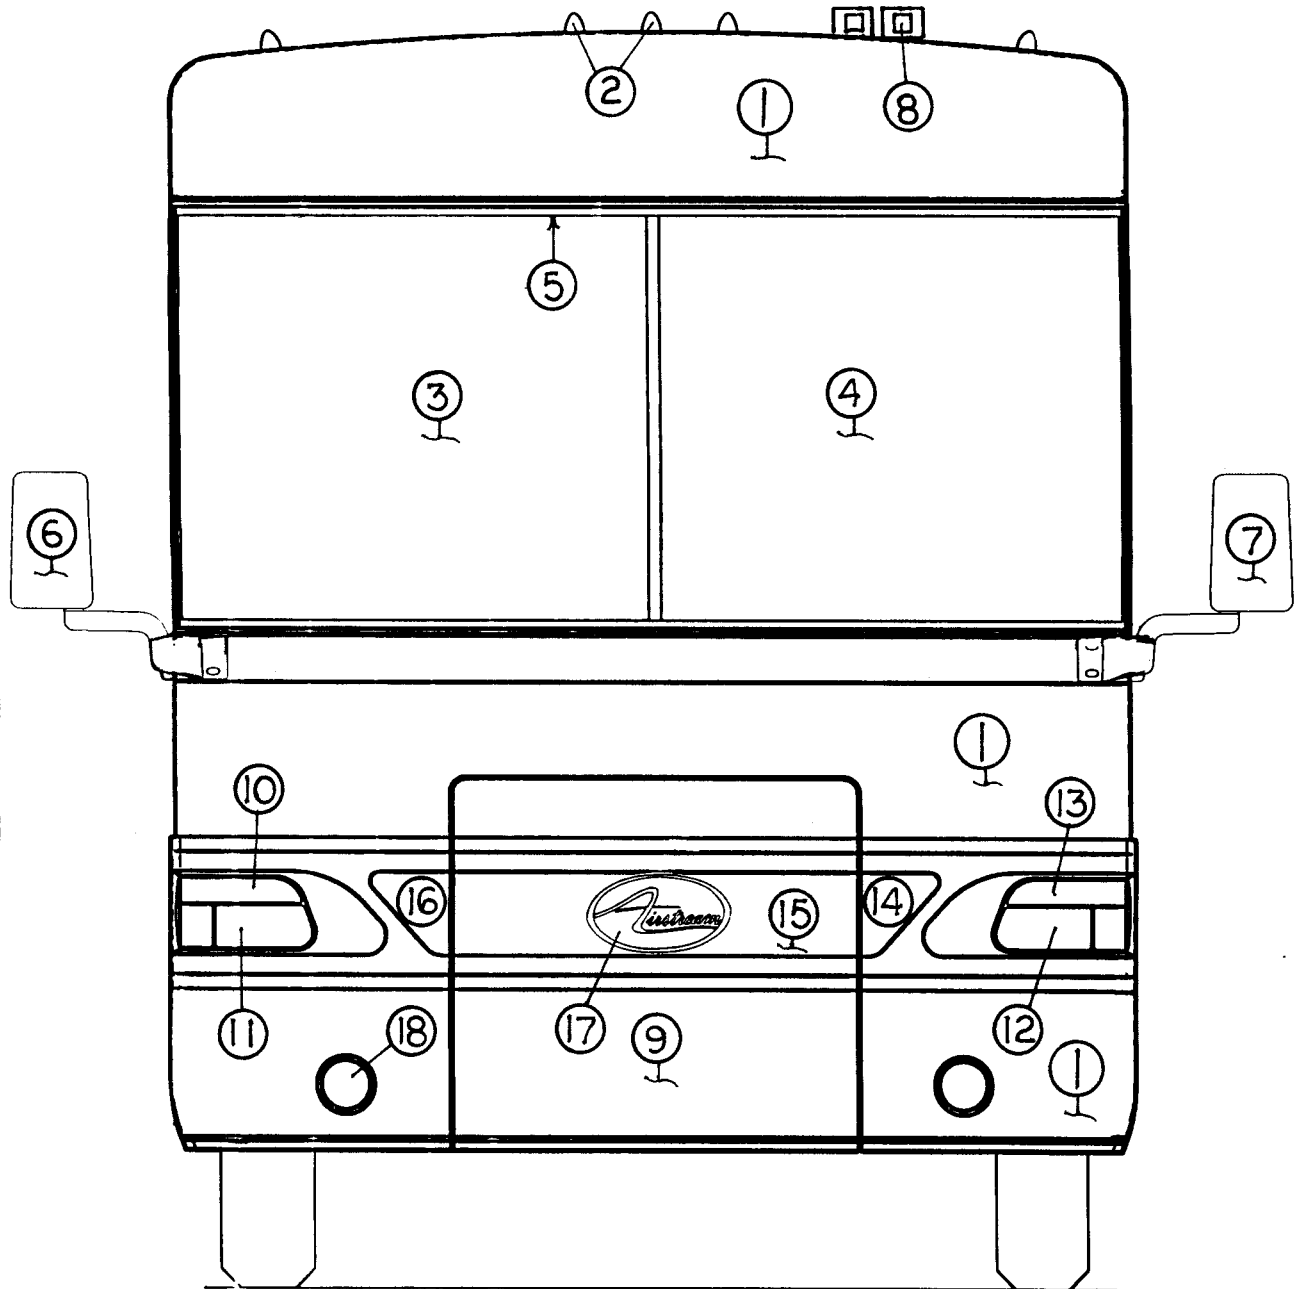

2000 LAND YACHT 390/395 XL DIESEL