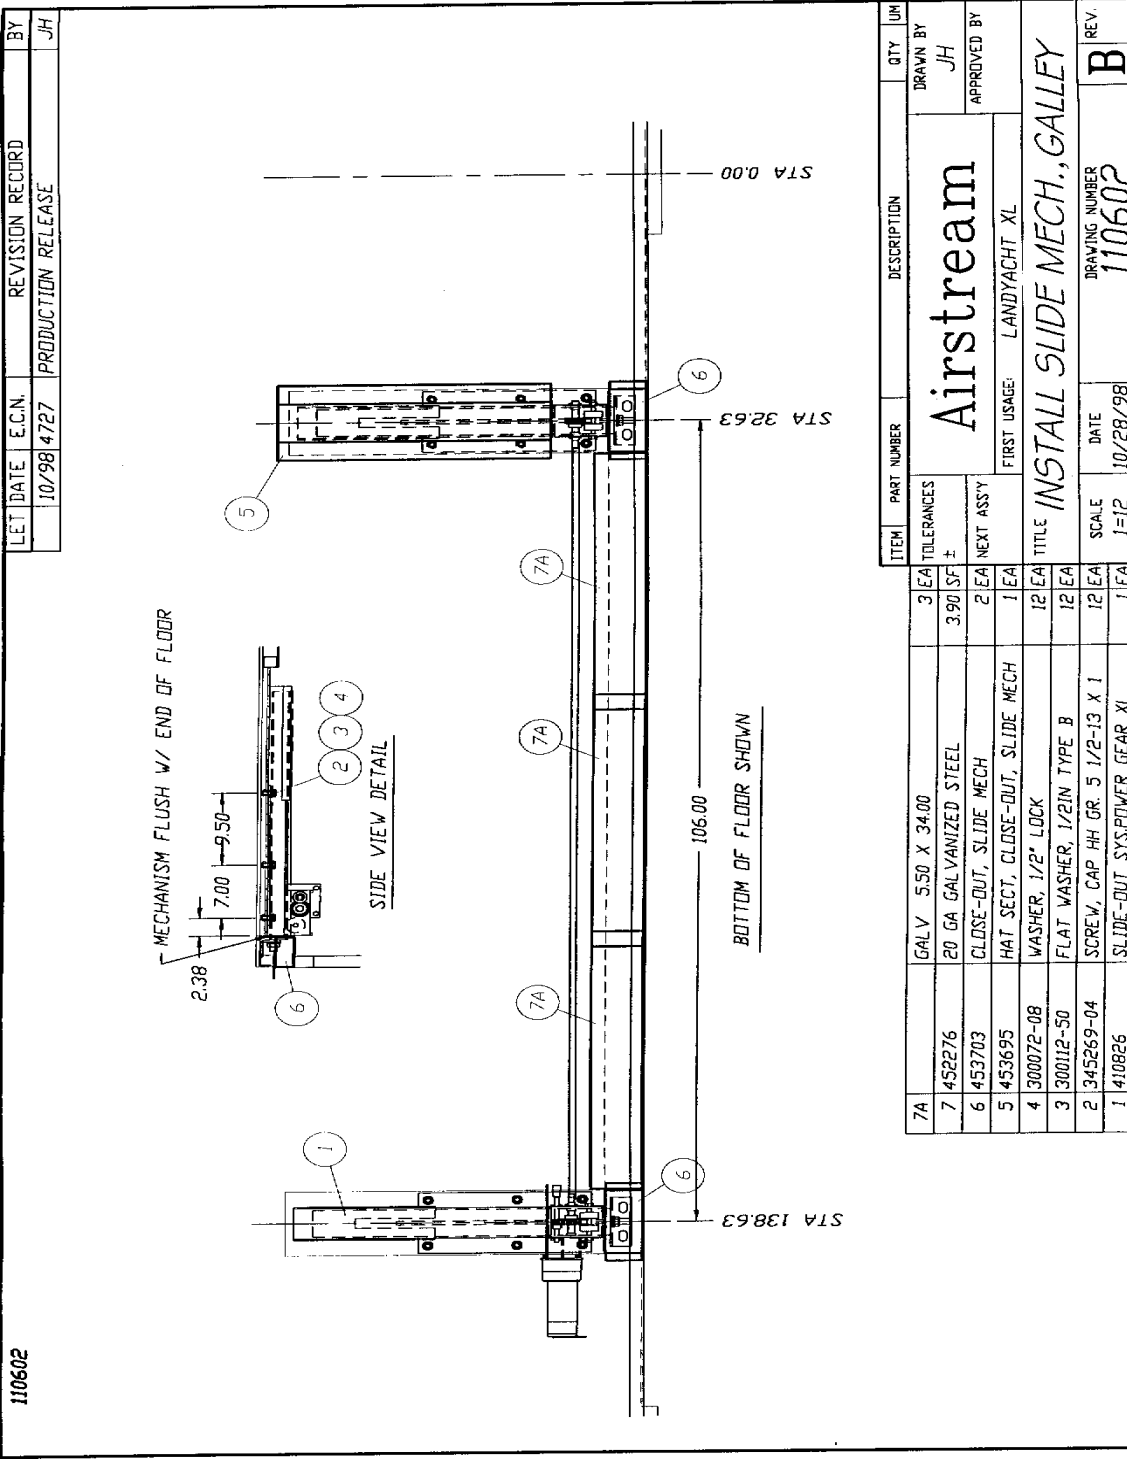

2000 LAND YACHT 390/395 XL DIESEL

HARDWARE GALLEY SLIDE MECHANISM

110602

LET DATE	EC.N	REVISION RECORD	BY
10/98	4727	PRODUCTION RELEASE	JH

ITEM	PART NUMBER	DESCRIPTION	QTY	UM
7A	GALV 5.50 X 34.00	Airstream		
7	452276	20 GA GALVANIZED STEEL	3	EA
6	453703	CLOSE-OUT, SLIDE MECH	3	SF
5	453695	HAT SECT, CLOSE-OUT, SLIDE MECH	2	EA
4	300072-08	WASHER, 1/2" LOCK	1	EA
3	300112-50	FLAT WASHER, 1/2IN TYPE B	12	EA
2	345269-04	SCREW, CAP HH GR. 5 1/2-13 X 1	12	EA
1	410826	SLIDE-OUT SYS.POWER GEAR XL	1	EA

TOLERANCES	±	QTY	UM
±			
NEXT ASSY			
DRAWN BY JH			
APPROVED BY			
FIRST USAGE LANDYACHT XL			
TITLE INSTALL SLIDE MECH., GALLEY			
DRAWING NUMBER 110602			REV. B
DATE 10/28/98			
SCALE 1=12