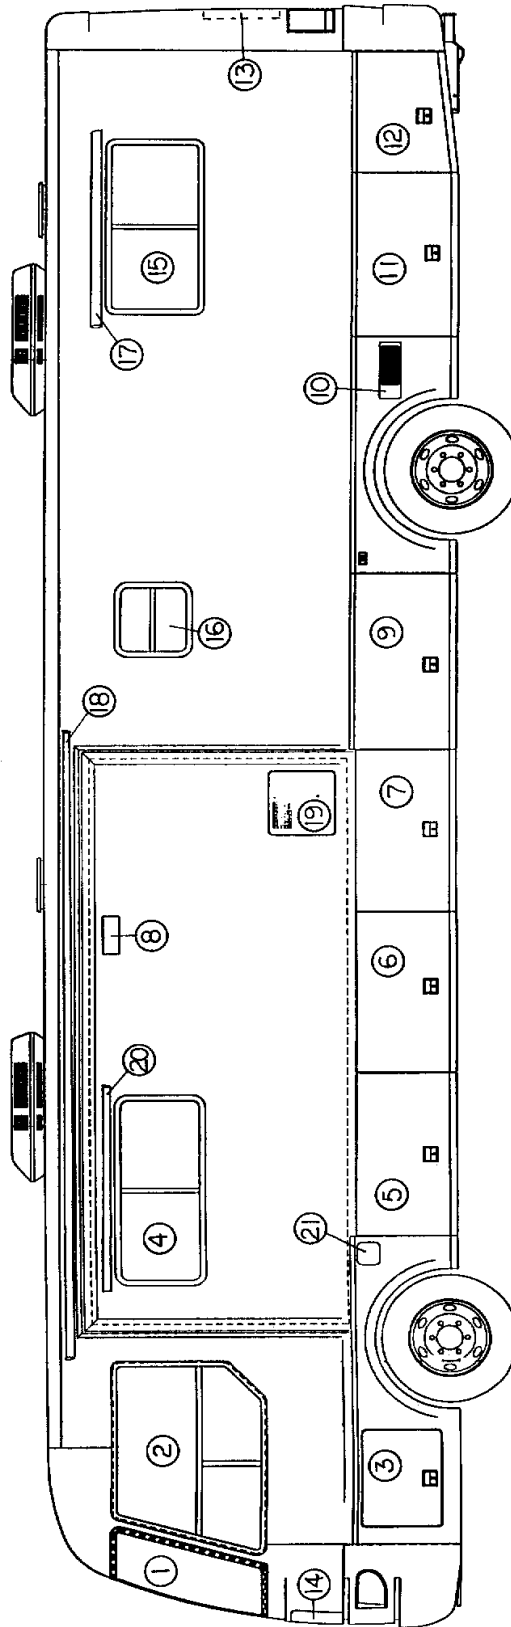

2000 LAND YACHT 390/395 XL DIESEL