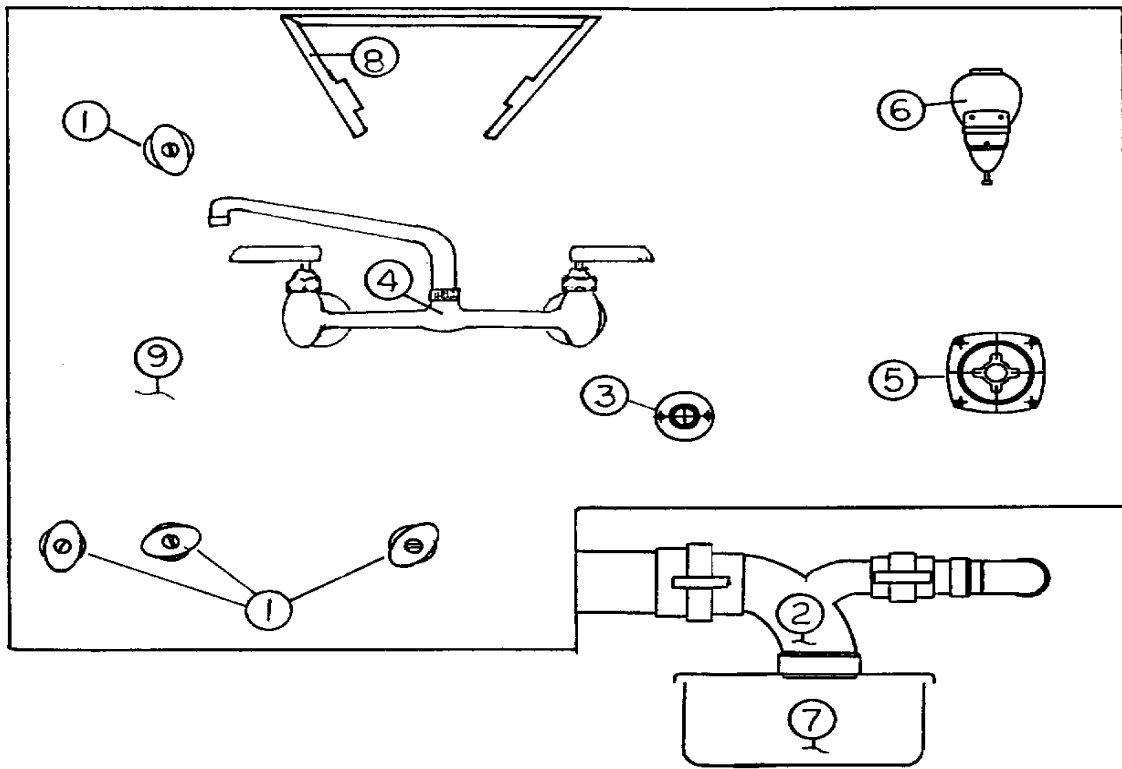

2000 LAND YACHT 390/395 XL DIESEL

PLUMBING FRESH WATER-UTILITY COMPARTMENT

1) 601698-07 Shut-off, 1/2" barb x 1/2" barb
2) 601470 Dump valves, includes both dump valves and drop out
3) 601197-01 Water hook up, black tank flush
4) 601742 Faucet, B-K heavy duty
5) 601392 City water hook-up w/regulator
6) 381651 Dispenser, liquid soap
7) 203201 Pan, sewer hose storage
8) 203035 Holder, paper towel
9) 453713 Panel, stainless steel, plumbing utility comp,