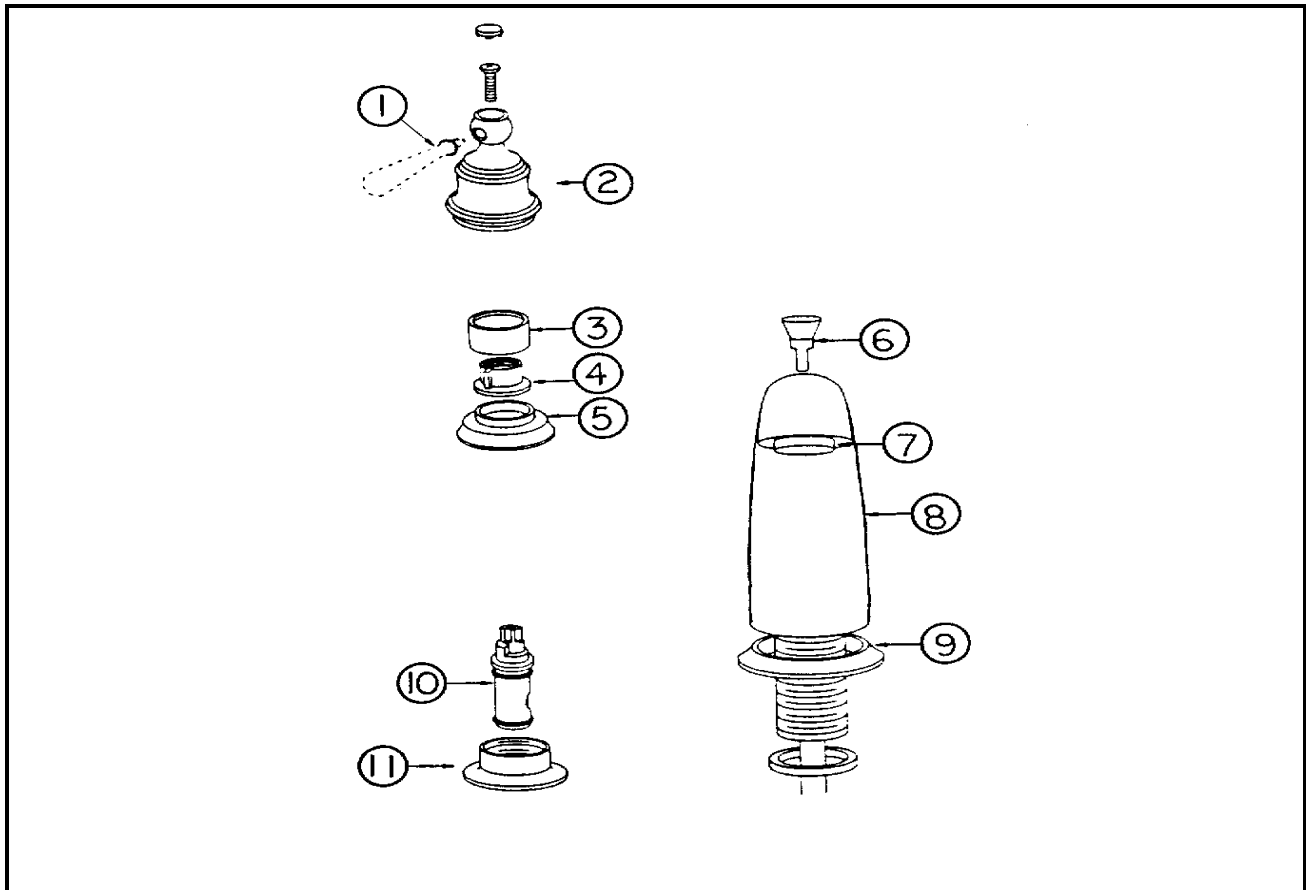

2000 LAND YACHT 390/395 XL DIESEL

PLUMBING FRESH WATER-FAUCETS

690421 Faucet, lavatory, brass, Moen #5951P

1) 690421-01	Handles, Moen(comes separate from faucet)
2) 690421-100	Hub, lever handle, Moen #5951P
3) 690421-101	Skirt, handle, Moen faucet #5951P
4) 690421-102	Insert, handle adapter, Moen #5951P
5) 690421-103	Escutcheon, handle, Moen #5159P
6) 690421-104	Lift rod and knob, Moen#5951P
7) 690421-105	Flowrator aerator, Moen #5951P
8) 690421-106	Spout assembly, Moen faucet #5951P
9) 690421-107	Escutcheon, spout, Moen #5951P
10) 690421-108	Cartridge, Moen faucet #5951P
11) 690421-109	Handle escutcheon, Moen #5159P