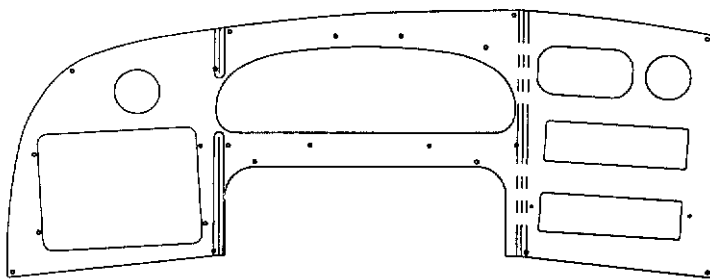

203249-01

Panel, dash cluster, burl