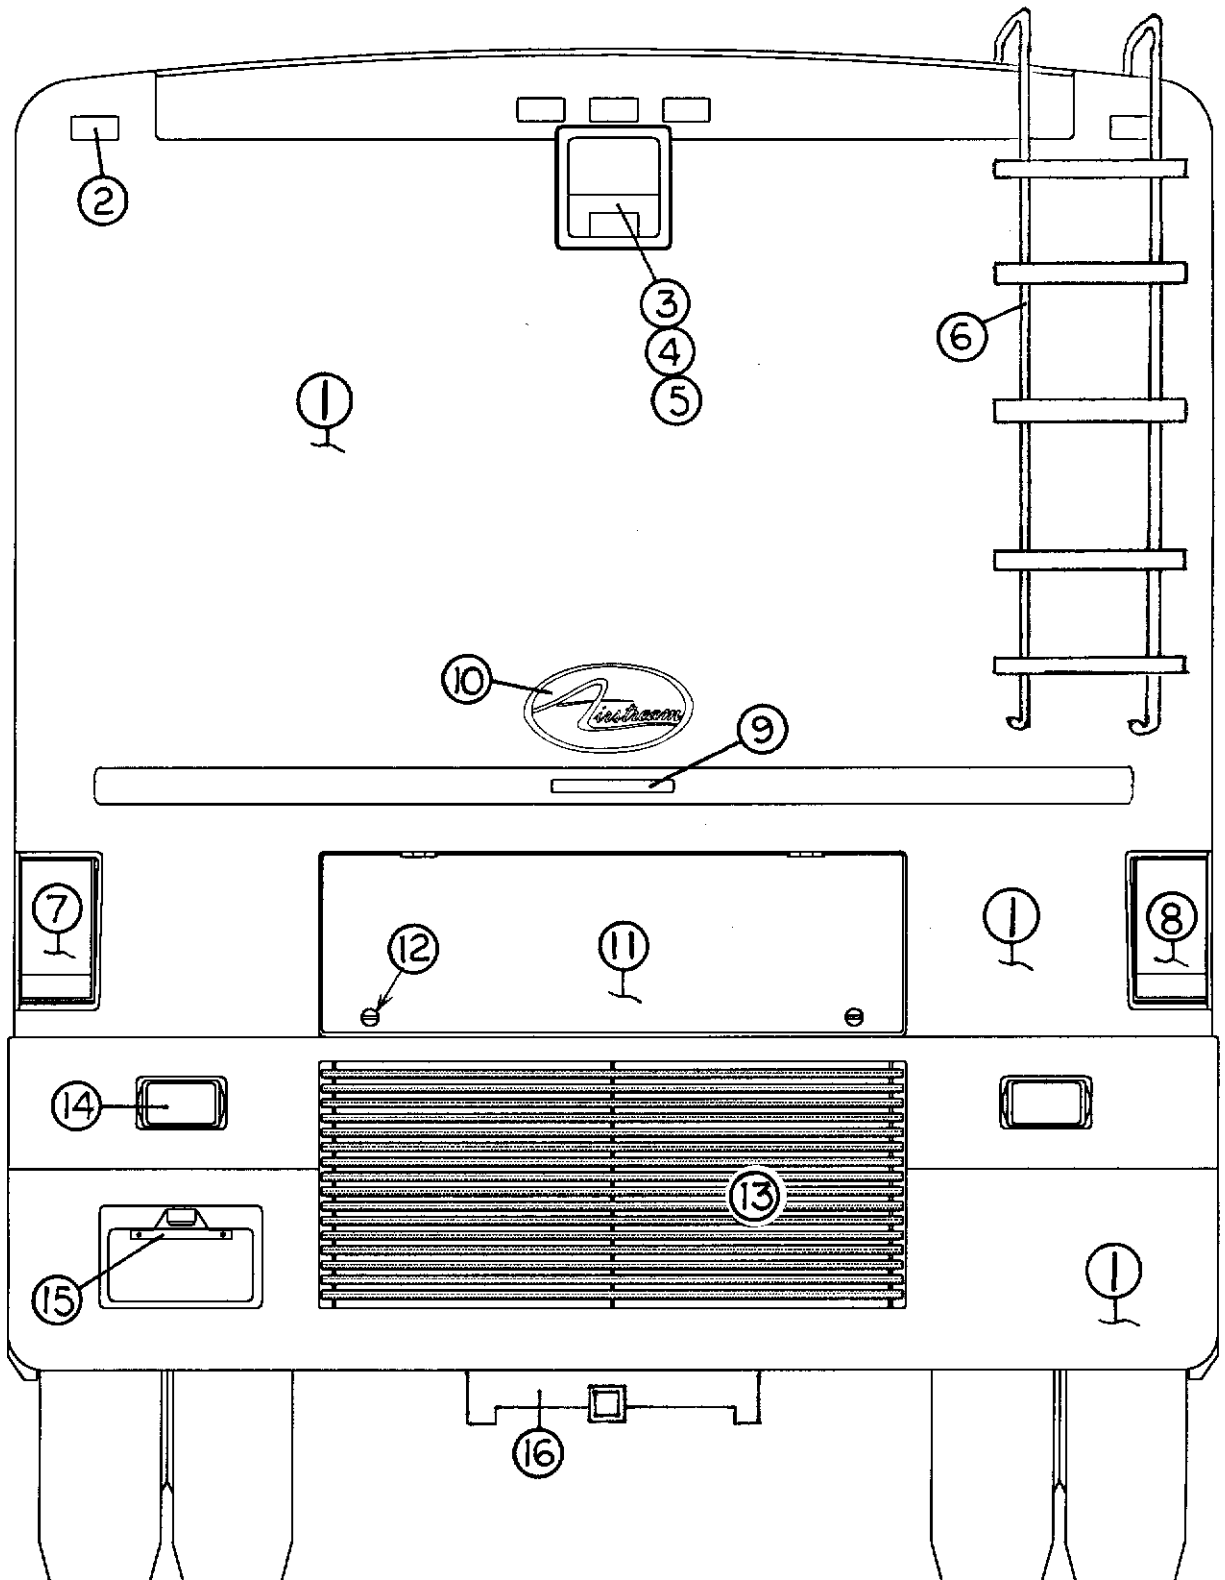

2000 LAND YACHT 390/395 XL DIESEL

2000 LAND YACHT 390/395 XL DIESEL

AFT END

- 1) 203216 Rear cap, XL diesel
- 2) 510984-01 Light clearance, red
- 3) 510918-01 Monitor, Sony Watchman
- 4) 203181 Cover, back up camera
- 5) 511044-03 Actuator, two position, push/pull
- 6) 381639-01 Ladder, rear cap, 2pc(bottom not shown)
- 7) 511401-01 Tail light assembly, RS
- 8) 511401-02 Tail light assembly, CS
- 9) 511154-02 Light strip, 3rd brake
- 10) 386043-03 Medallion, Airstream, black
- 11) 203217 Door, rear access
- 12) 381227-01 Latch, vise-action, curved pawl
- 13) 922538 Louver assembly, rear
- 14) 511101-01 Docking light, stainless steel
- 15) 511407 License plate light w/holder
- 16) 400868 Hitch, Reese, XL 390 diesel