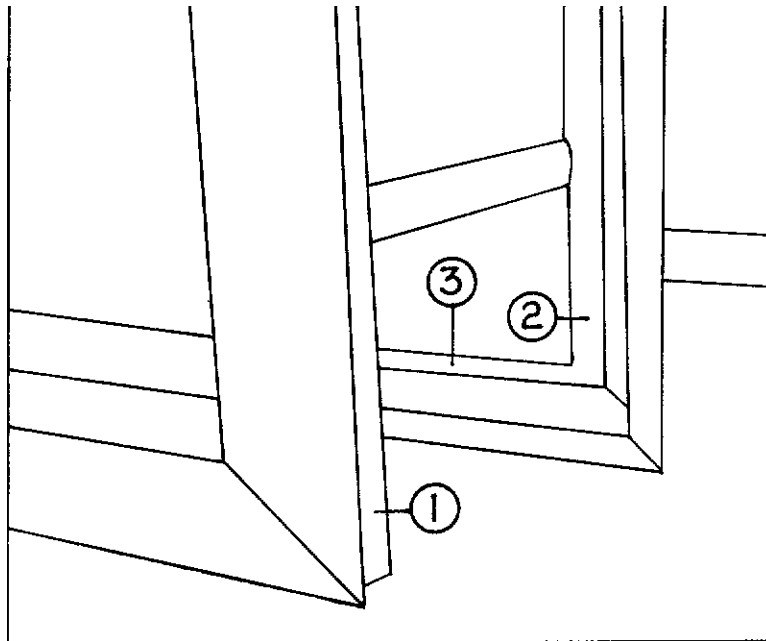

4) 114726 Extrusion, slide out frame

*This trim is slotted to allow adjustment to the sidewall Cutout. Fitting will be required.

2000 LAND YACHT 390/395 XL DIESEL

* SLIDE OUT GASKETS

Lower rear corner, extended