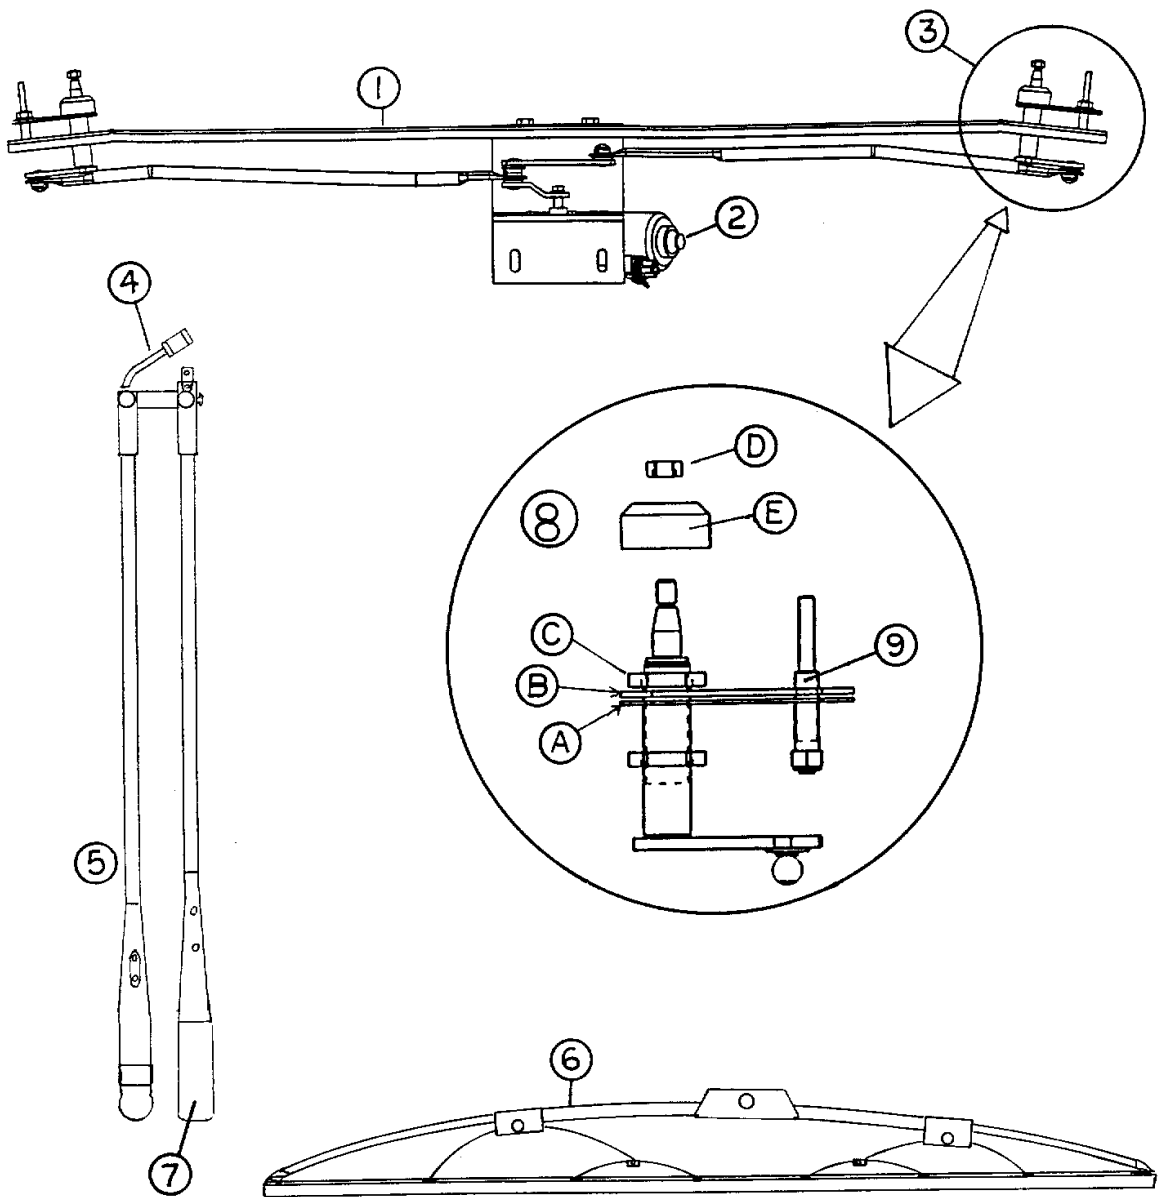

2000 LAND YACHT 390/395 XL DIESEL