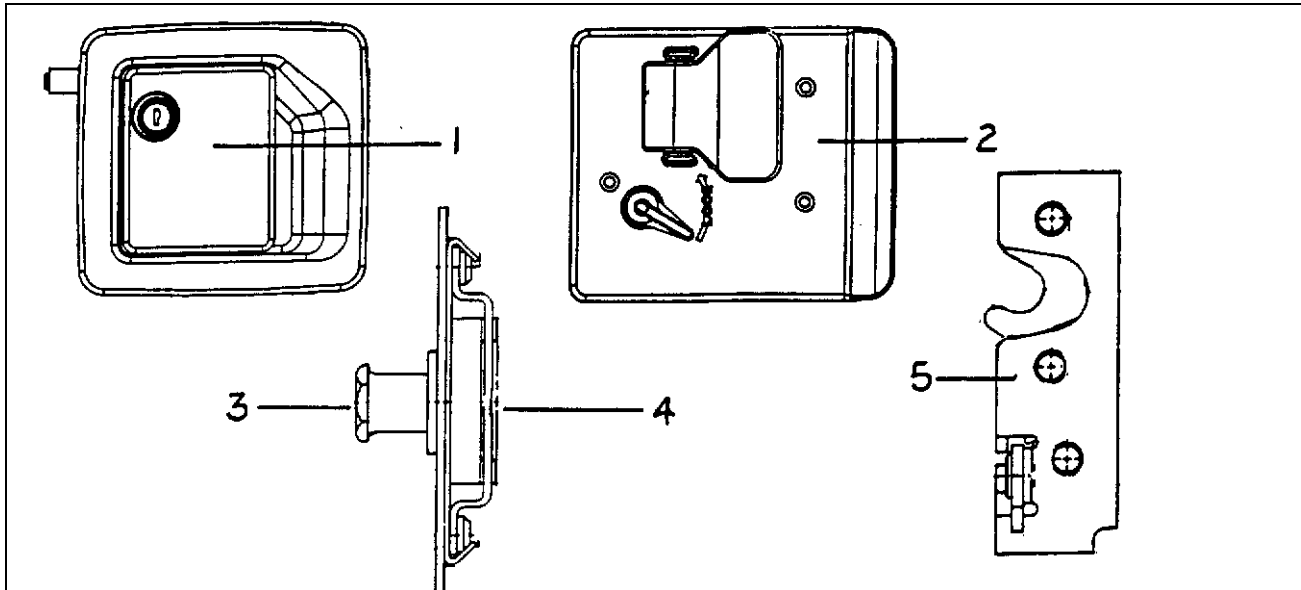

2000 LAND YACHT 390/395 XL DIESEL

HARDWARE EXTERIOR-MAIN/SCREEN DOOR

TRIMARK main door lock

1) 381521-01 Outside lock housing
2) 381521-02 Inside lock plate
3) 381284 Striker bolt
4) 381521-04 Caged nut
5) 381521-03 Rotary latch
- 381521-05 Screws, inside lock plate

Dead bolt-Trimark

- 510802-01 Actuator, door lock, 5-wire
- 381323-01 Dead bolt assembly
- 452030 Bolt, Trimark dead bolt
- 381326 Striker, 10007 w/Trimark dead bolt
- 345321-12 Screw, #8-32, flat head, black
- 200772 Pan, plastic, dead bolt, interior