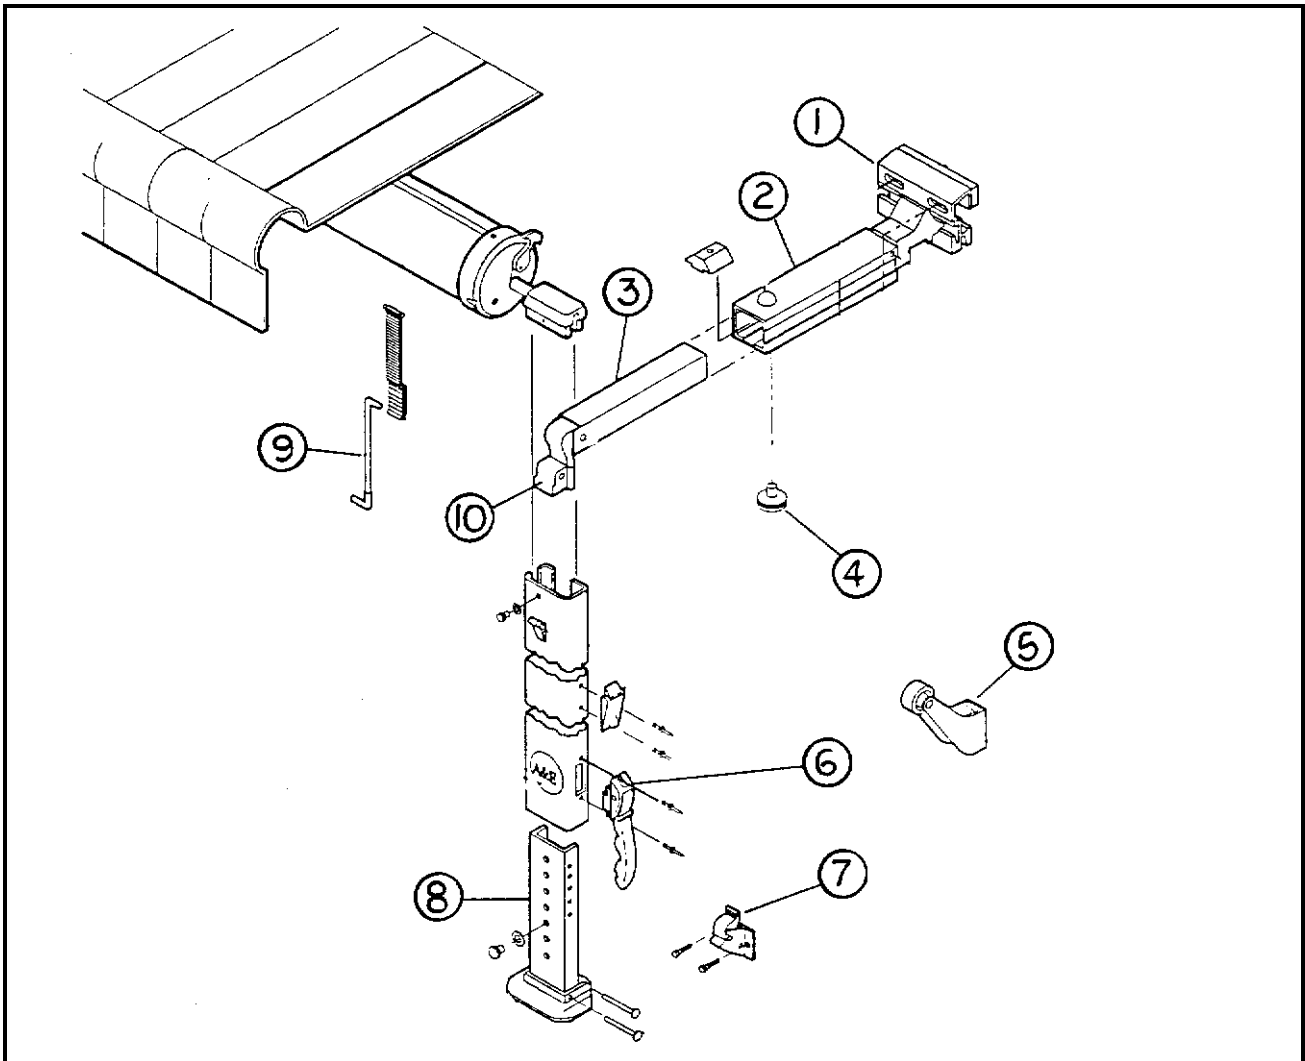

2000 LAND YACHT 390/395 XL DIESEL

HARDWARE-AWNING

1) 702679-104	Bracket top, A&E awning
2) 702679-103	Rafter, main, A&E awning
3) 702679-105	Secondary rafter, A&E awning
4) 702679-106	Knob, adjustment, 1 7/8" A&E awning
5) 702679-109	Door roller, A&E awning
6) 702679-111	Lift handle, A&E awning
7) 702679-108	Bracket, bottom mounting, A&E awning
8) 702679-107	Arm, adjustable, A&E awning
9) 702679-102	E-Z pull rod, A&E awning
10) 702679-110	Slider assembly, A&E awning