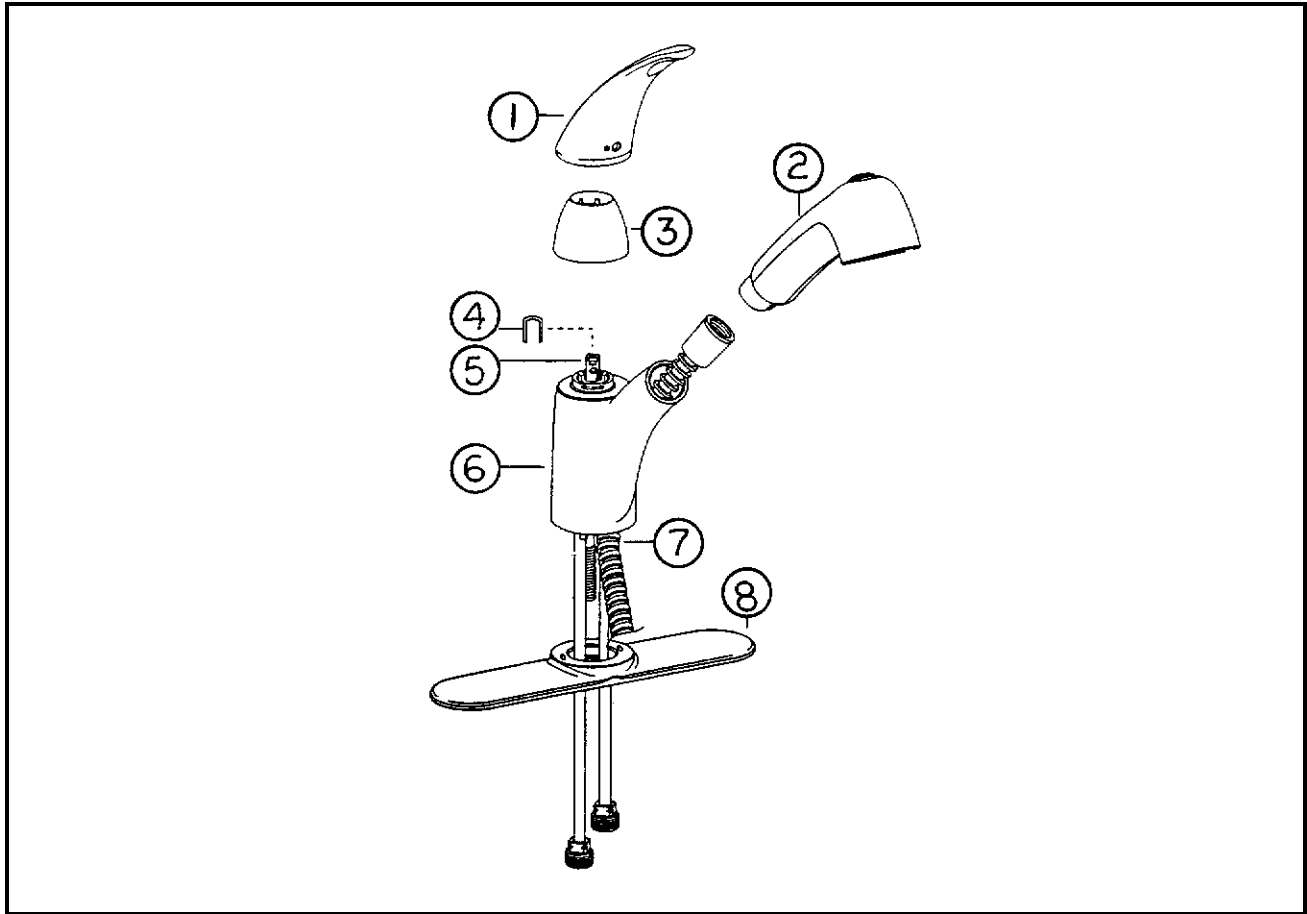

2000 LAND YACHT 390/395 XL DIESEL

PLUMBING FRESH WATER-FAUCETS

690420 Faucet, galley, Moen #7560CS

1) 690420-100	Handle, Moen faucet
2) 690420-101	Pull out spout, Moen faucet
3) 690420-102	Dome, Moen faucet
4) 601579-105	Retainer clip, Moen faucet
5) 601579-106	Cartridge, Moen faucet
6) 690420-103	Spout receptor, Moen faucet
7) 601579-109	Hose, Moen faucet w/pull out spout
8) 690420-104	Deck plate, Moen faucet