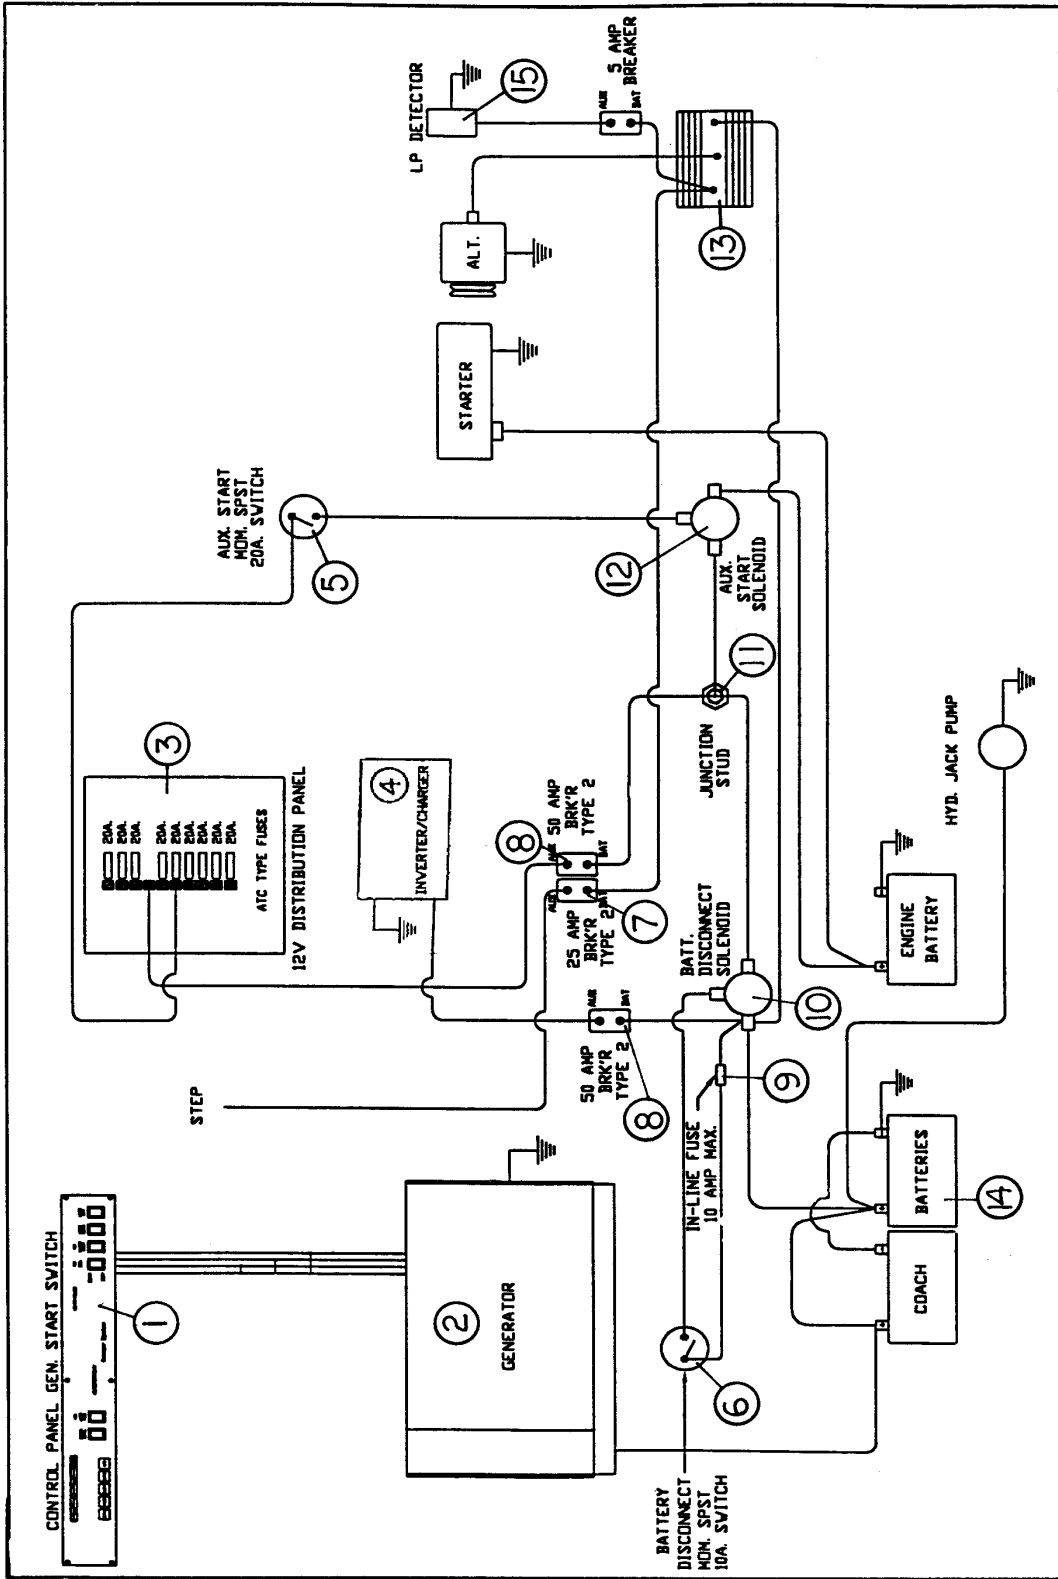

2000 LAND YACHT 390/395 XL DIESEL