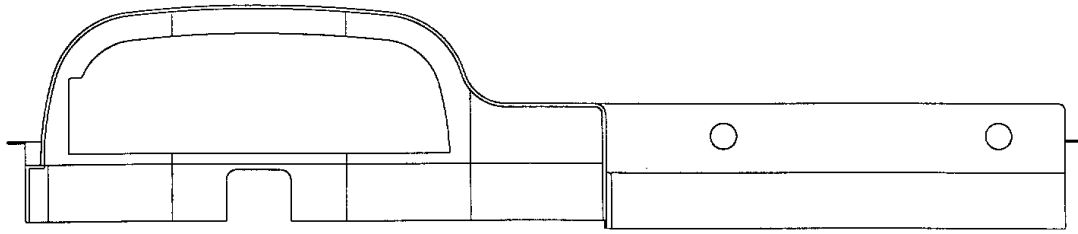

Windshield wiper assy. II-21

ENTERTAINMENT

Televisions II-22

Radios II-22

Rear view monitor II-23

2000 LAND YACHT 390/395 XL DIESEL

DASH - **810582 and later**

203247 Dash, vinyl wrapped, 390XL