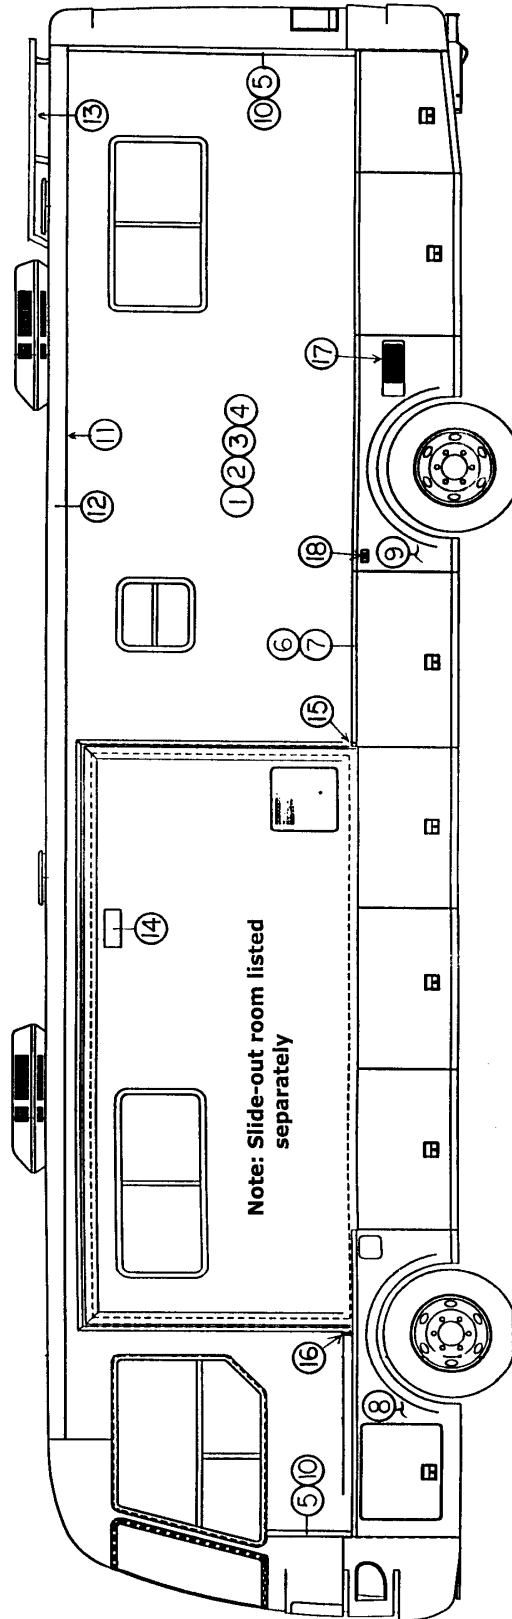

2000 LAND YACHT 390/395 XL DIESEL