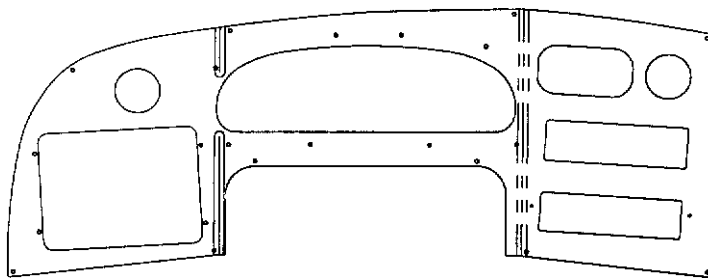

## DASH

203247 Dash, vinyl wrapped, 390XL

203248 Trim ring, I.P. vinyl

203197 Cover, steering column

203200 Panel, dash cluster, burl

Not shown  
386067-03

Medallion, 3", black