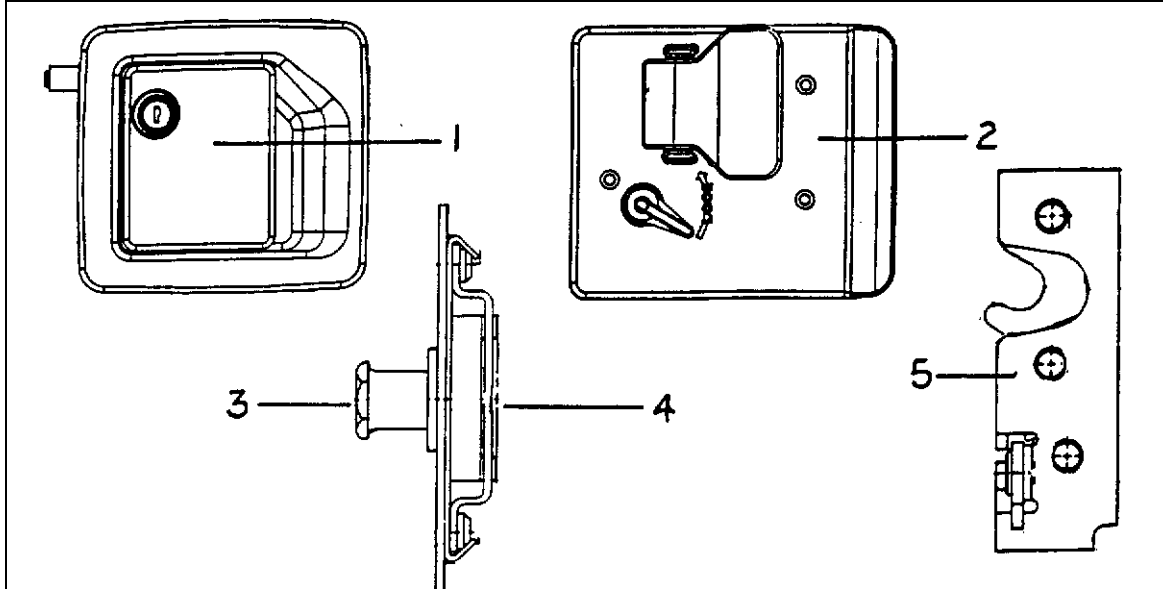

2001 LAND YACHT 390/395 DIESEL

HARDWARE EXTERIOR-MAIN/SCREEN DOOR

TRI-MARK main door lock

1) 381521-01 outside lock housing
2) 381521-02 inside lock plate
3) 381284 Striker bolt
4) 381521-04 Caged nut
5) 381521-03 Rotary latch
- 381521-05 Screws, inside lock plate

Dead bolt-Tri-mark

- 510802-01 Actuator, door lock, 5-wire
- 381323-01 Dead bolt assembly
- 452030 Bolt, Tri-mark dead bolt
- 381326 Striker, 10007 w/Tri-mark dead bolt
- 345321-12 Screw, #8-32, flat head, black
- 200772 Pan, plastic, dead bolt, interior