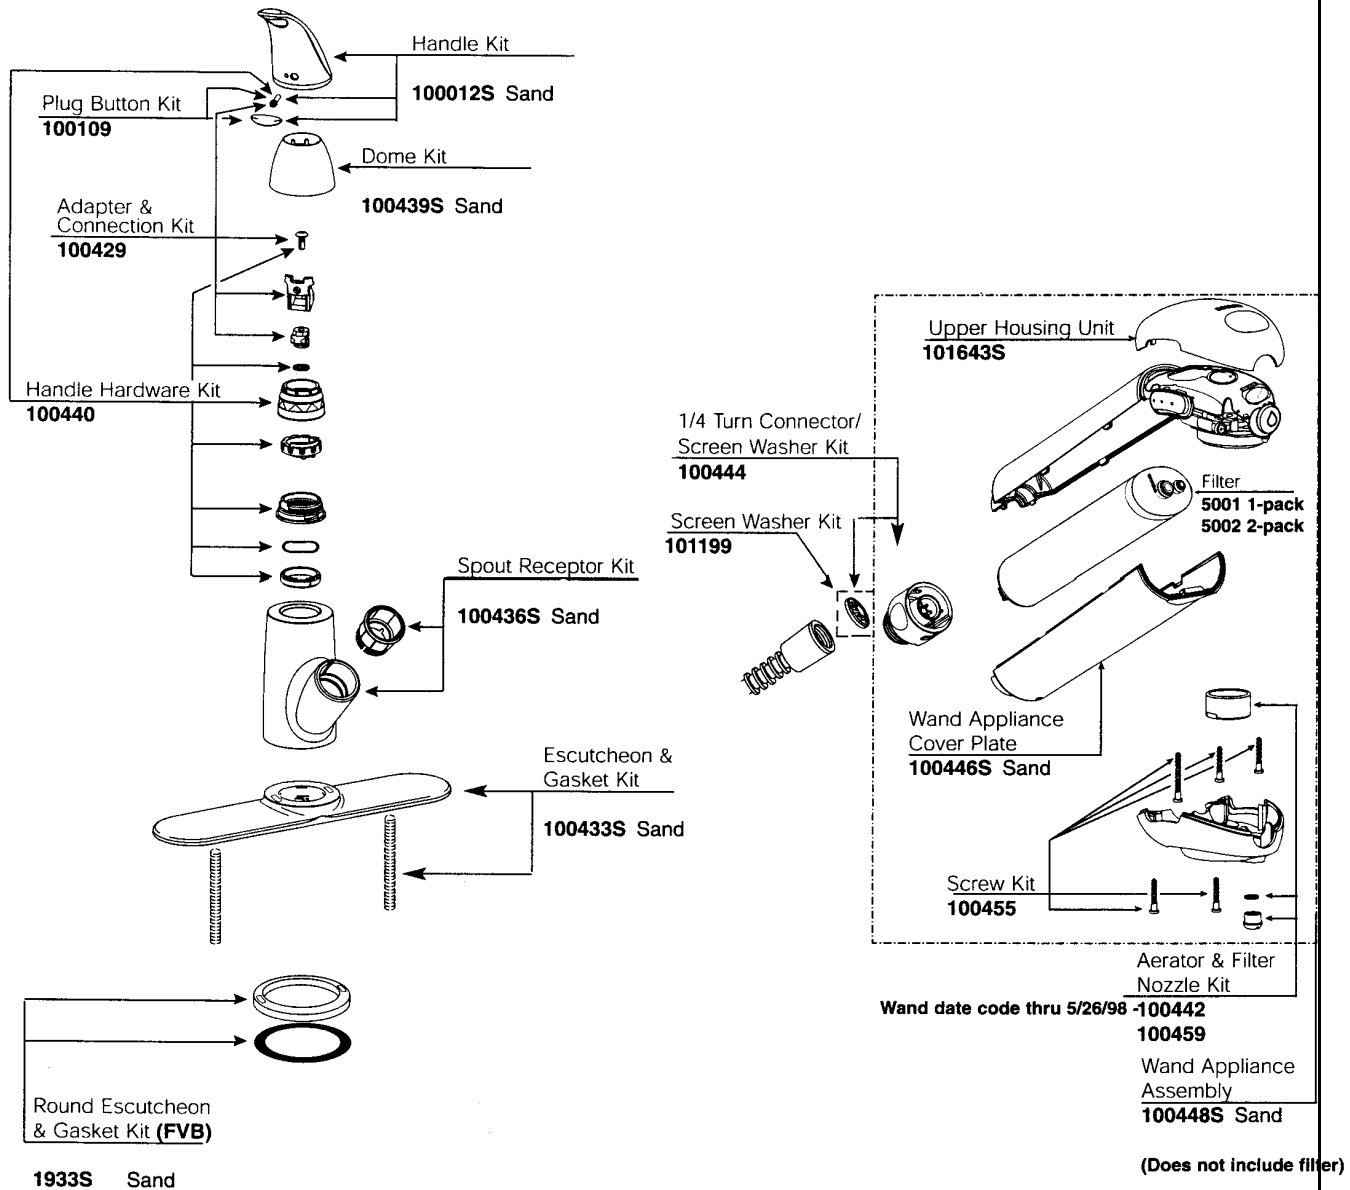

2001 LAND YACHT 390/395 DIESEL

PLUMBING-FAUCETS

601747 Pure touch Faucet Model 7850S

601747-101 Handle Kit	601747-102 Handle hardware kit
601747-103 Dome kit	601747-104 Spout receptor kit
601747-105 Escutcheon / Gasket kit	601747-107 Wand appliance kit
601747-106 1/4 turn conn./screen washer	601747-108 Vac. breaker hub kit
601747-109 Hose service kit	

2. **Parts may be ordered direct from Moen at 1-800-BUY MOEN. Use MOEN P/N in the above drawing.**