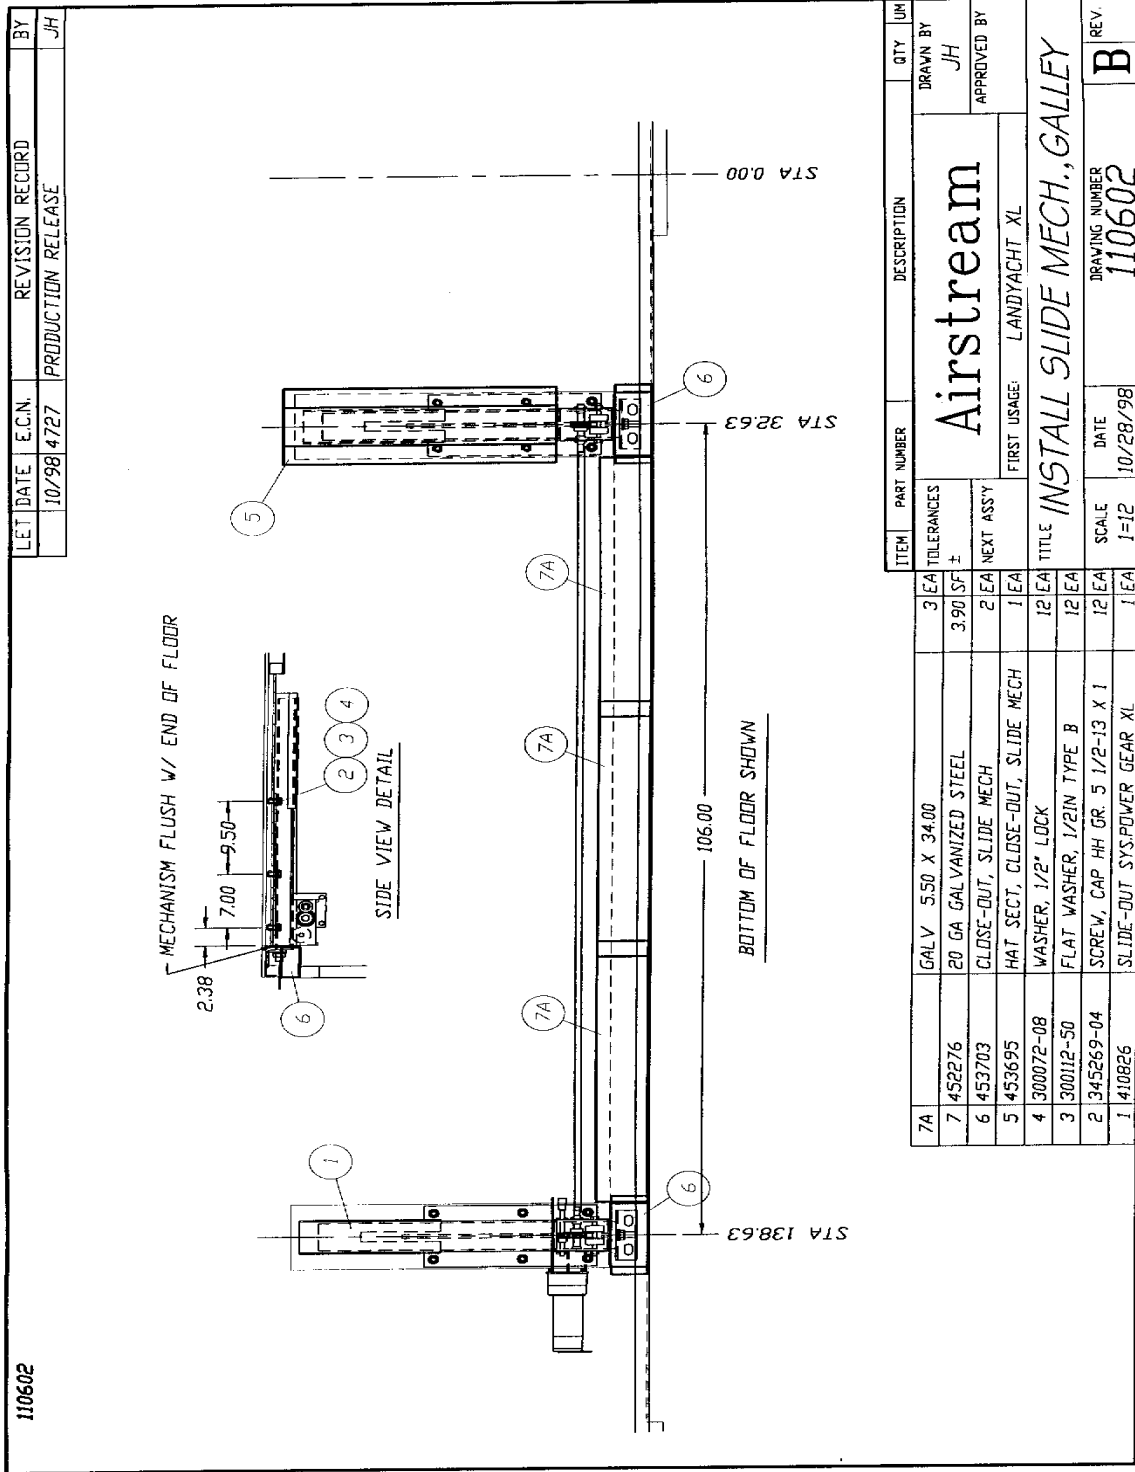

2001 LAND YACHT 390/395 DIESEL

HARDWARE GALLEY SLIDE MECHANISM