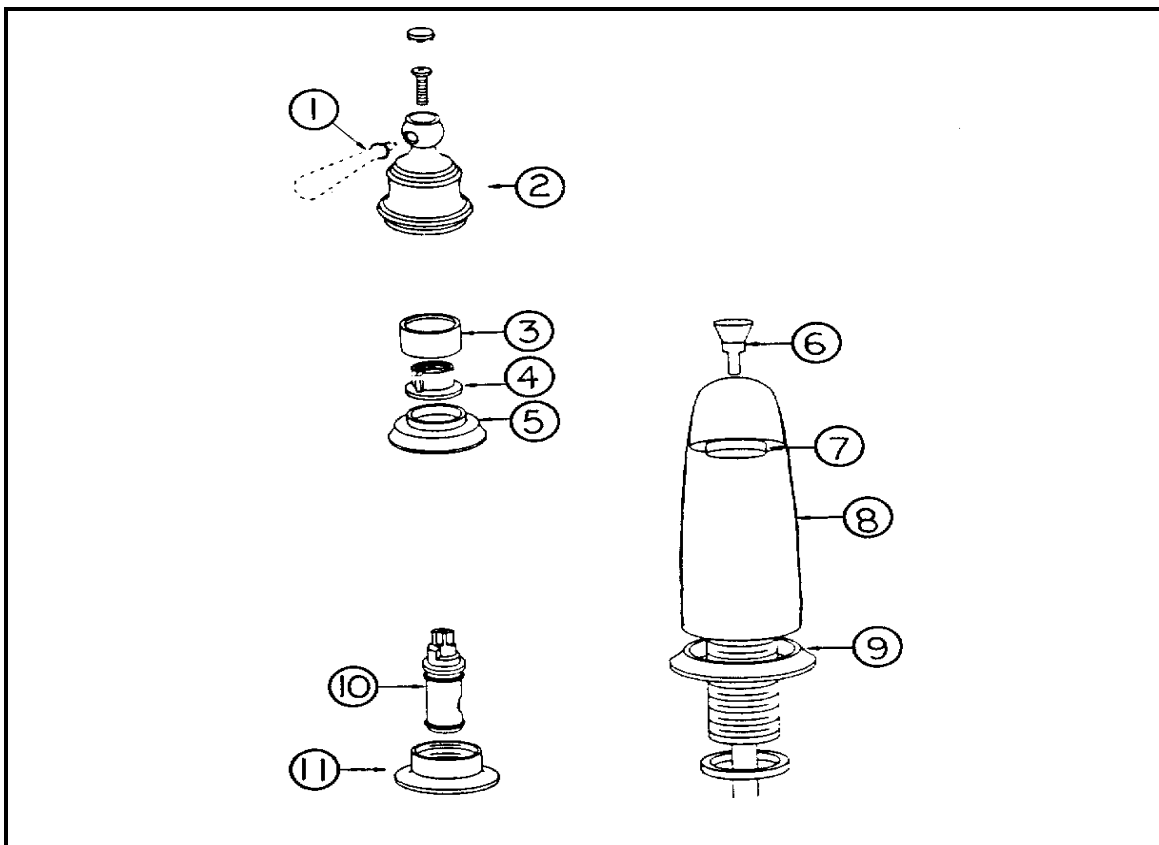

2001 LAND YACHT 390 XL SERIES DIESEL

PLUMBING

FRESH WATER-FAUCETS

690421 Faucet, lavatory, brass, Moen #5951P

1) 690421-01	Handles, Moen(comes separate from faucet)
2) 690421-100	Hub, lever handle, hot, Moen #5951P
2a) 690421-101	Hub, lever handle, cold, Moen #5951P
3) 690421-102	Handle adapter kit, Moen #5951P
4) 690421-104	Lift rod and knob, Moen#5951P
5) 690421-105	Flowrator aerator, Moen #5951P
6) 690421-106	Spout assembly kit, Moen faucet #5951P
7) 690421-107	Escutcheon, spout, Moen #5951P
8) 690421-108	Cartridge, Moen faucet #5951P
9) 690421-109	Handle escutcheon, Moen #5159P