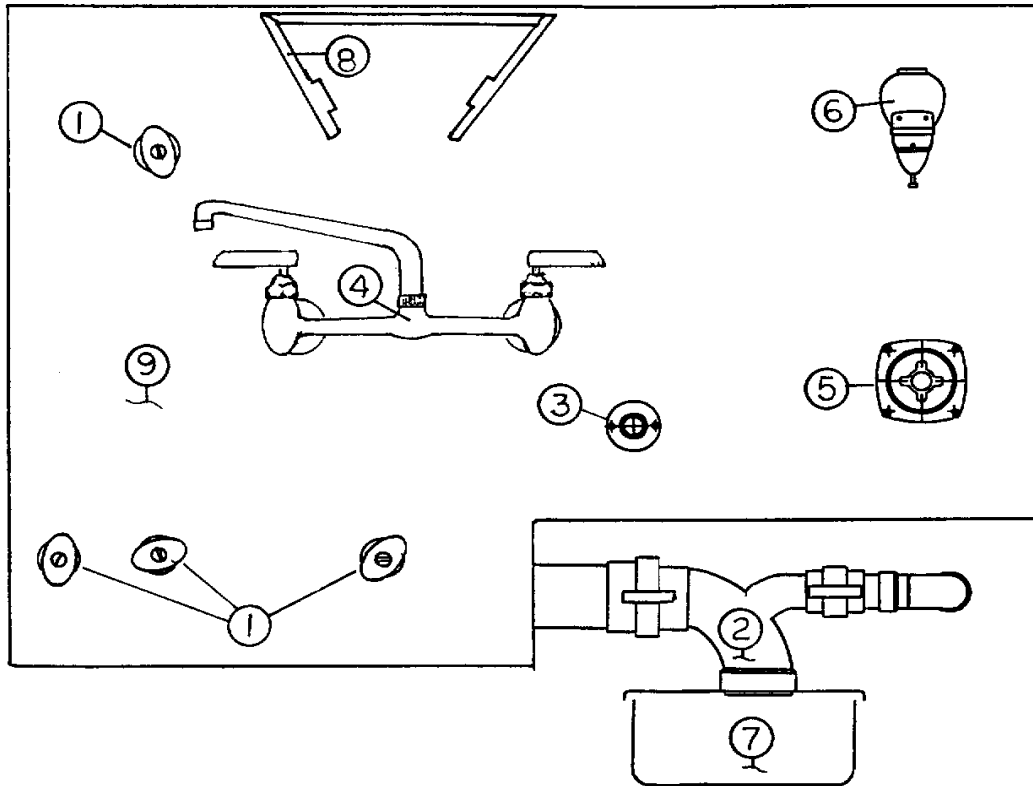

2001 LAND YACHT 390/395 DIESEL

1) 601698-07 Shut-off, ½ barb x ½ barb
  2) 601470 Dump valves, includes gray and black w/drop out
  3) 601197-01 Water hook up, black water flush
  4) 601742 Faucet, BK, heavy duty
  5) 601392 City water hook up w/ regulator
  6) 381651 Dispenser, liquid soap
  7) 203201 Pan, sewer hose storage
  8) 203035 Holder, paper towel
  9) 453713 Panel, Stainless steel, utility comp,
2. Item 9 replaced by items 9a & 9b after exterior water pump switch addition.
3. 9a) 453927 Panel, Stainless steel lower
   - 9b) 453928 Panel, Stainless steel, upper
4. Not shown
- 511045-02 Hatch, electrical, polar white
  - 381463-02 Hatch, sewer hose, black, 5"