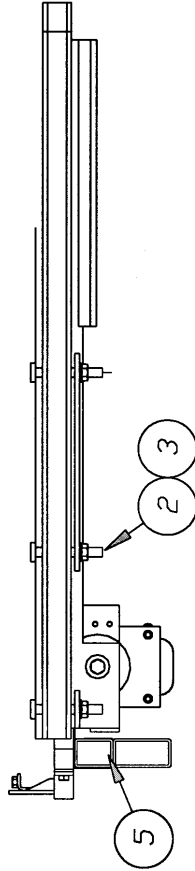

2001 LAND YACHT 390/395 DIESEL

LET DATE	E.C.N.	REVISION RECORD	BY
9/00	4843	PRODUCTION RELEASE	JCH

110799

6A	5.50 X 63.50	1 EA			
6	452276 20 GA GALVANIZED STEEL	3.00 SF			
5	453937 CLOSE-OUT, SLIDE MECH.	1 EA			
4	453938 HAT SECT CLOSE-OUT, SLIDE MECH	1 EA			
3	350132 NUT, FLANGED MAC-LOCK 1/2-13	6 EA			
2	345405 CARRIAGE BOLT, 1/2"-13, 35" LONG	6 EA			
1	400952 SLIDE-OUT SYS. PWR GR. WDRB	1 EA			
ITEM	PART NUMBER	DESCRIPTION	QTY	UM	
TOLERANCES					
±					
NEXT ASSY					
Airstream					
DRAWN BY JCH					
APPROVED BY					
FIRST USAGE: 395XL/396XL					
TITLE INSTALL WDRB S/D MECH					
SCALE 1=1	DATE 09/20/00	DRAWING NUMBER 110799	REV. A