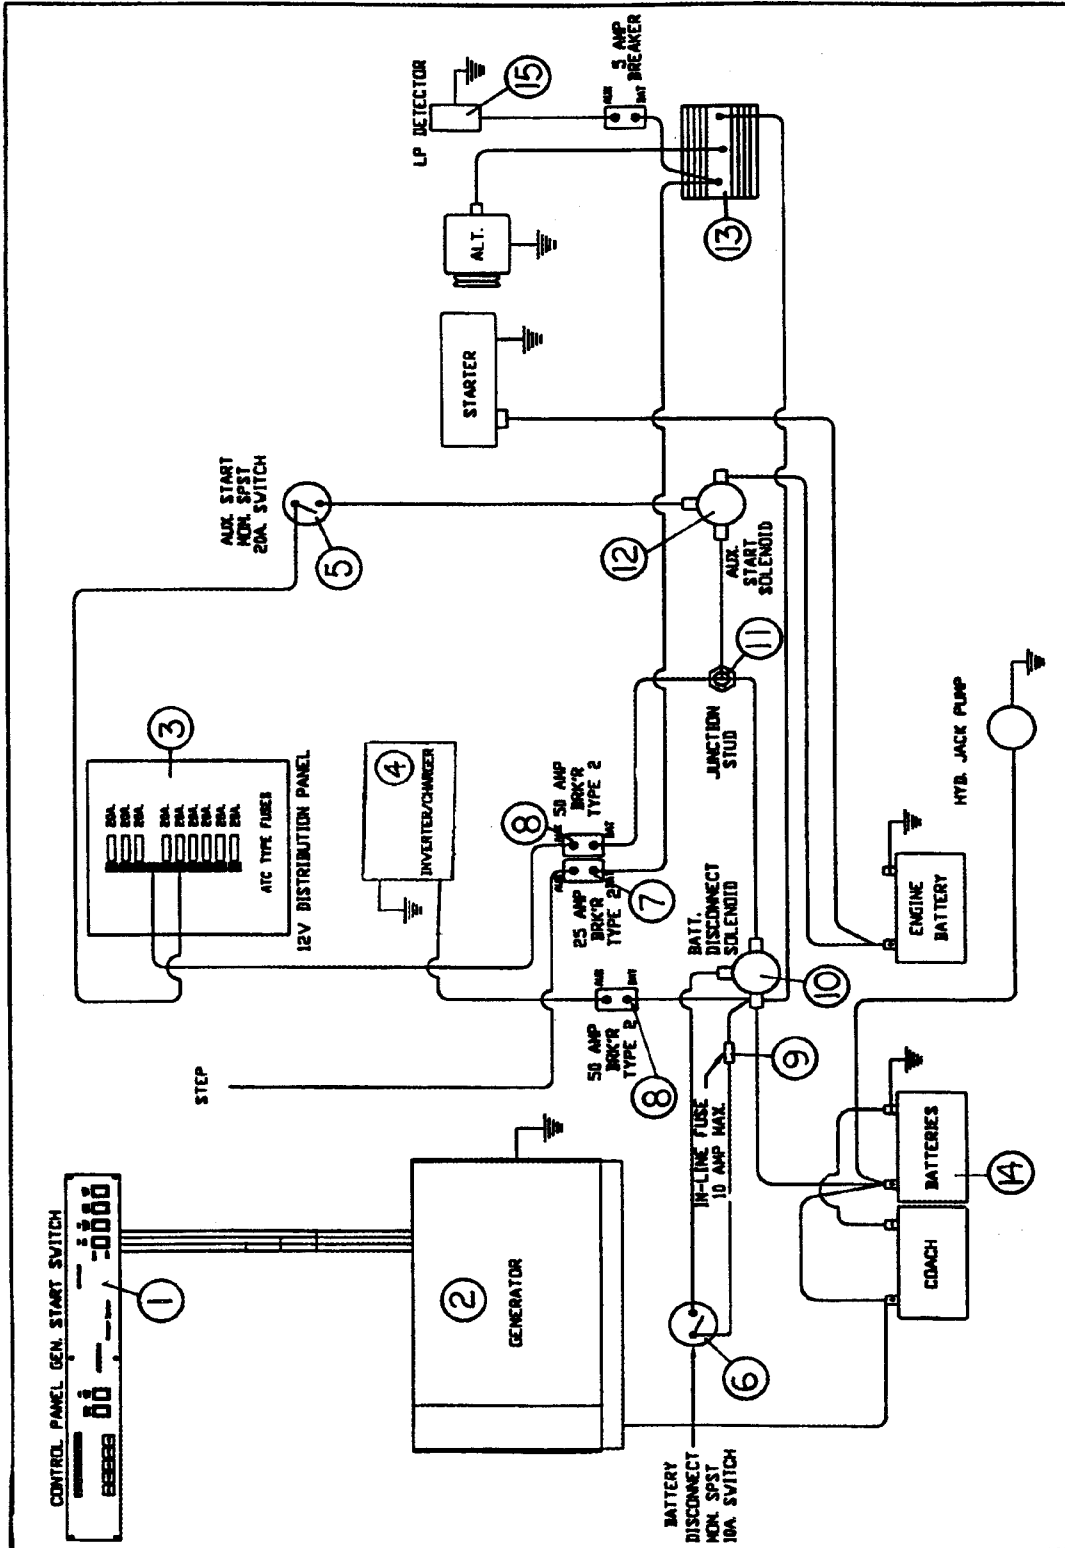

2001 LAND YACHT 390/395 DIESEL

See next page for P/N