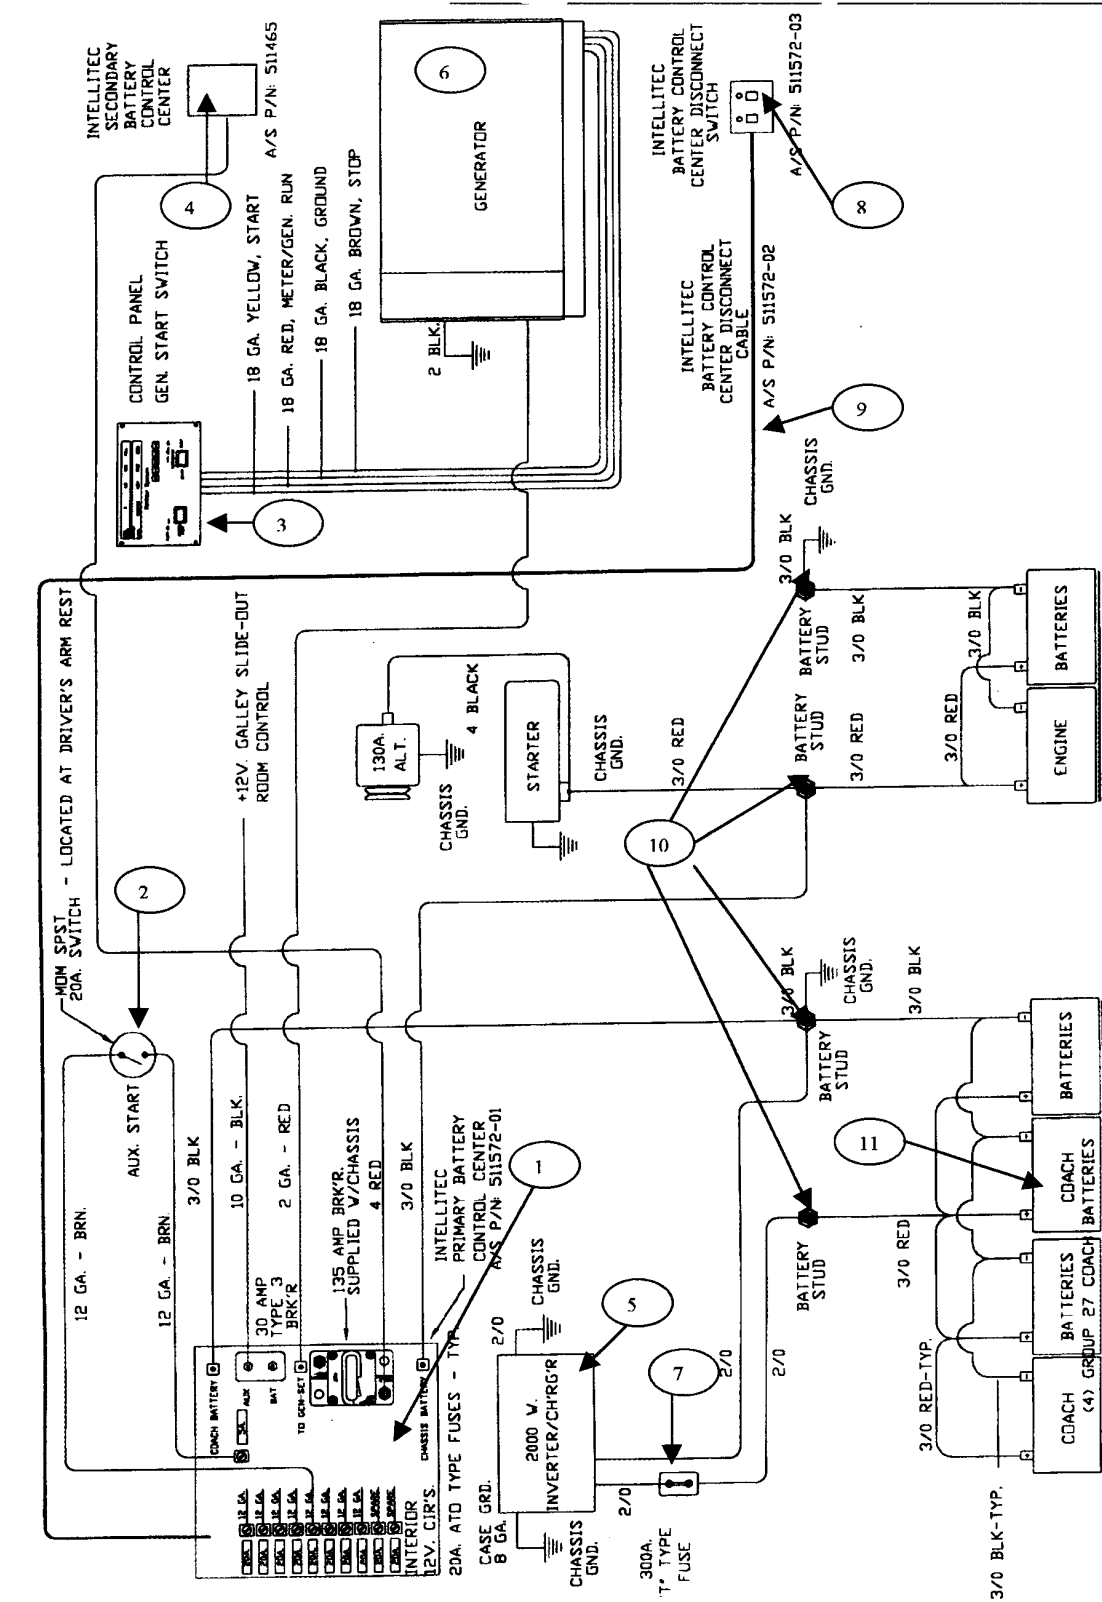

2001 LAND YACHT 390/395 DIESEL