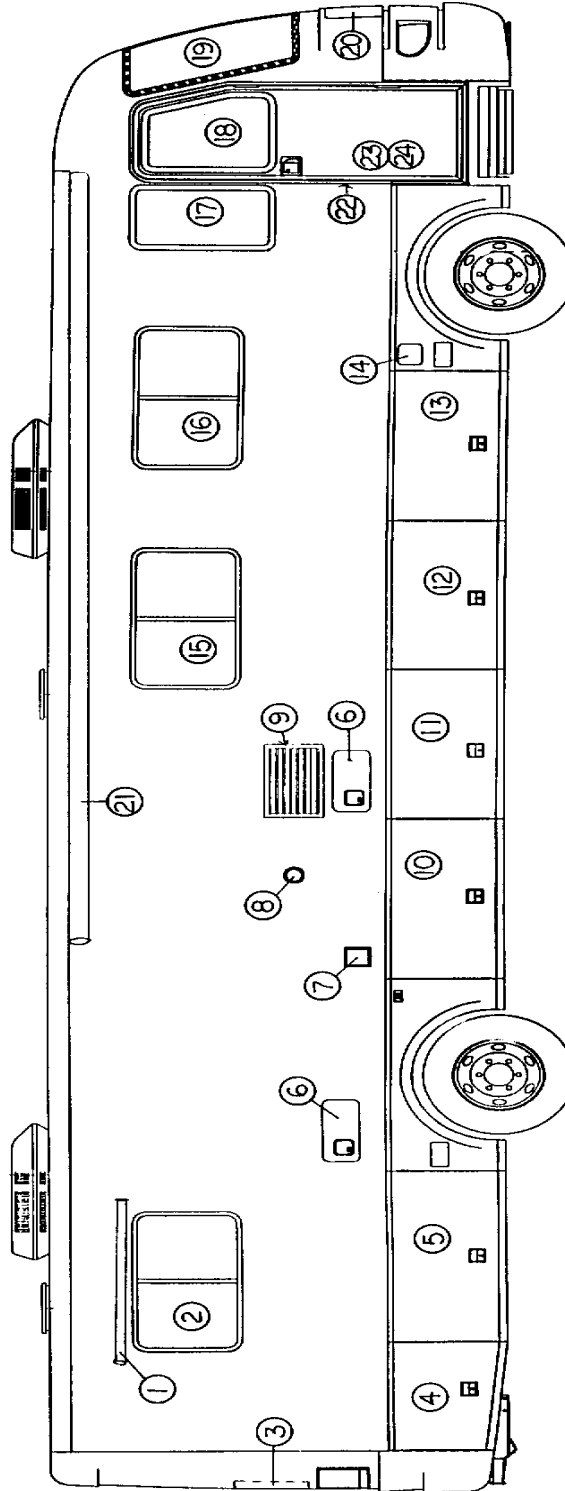

2001 LAND YACHT 390/395 DIESEL

DOORS/WINDOWS-Curbside 390 ONLY

See next page for P/N