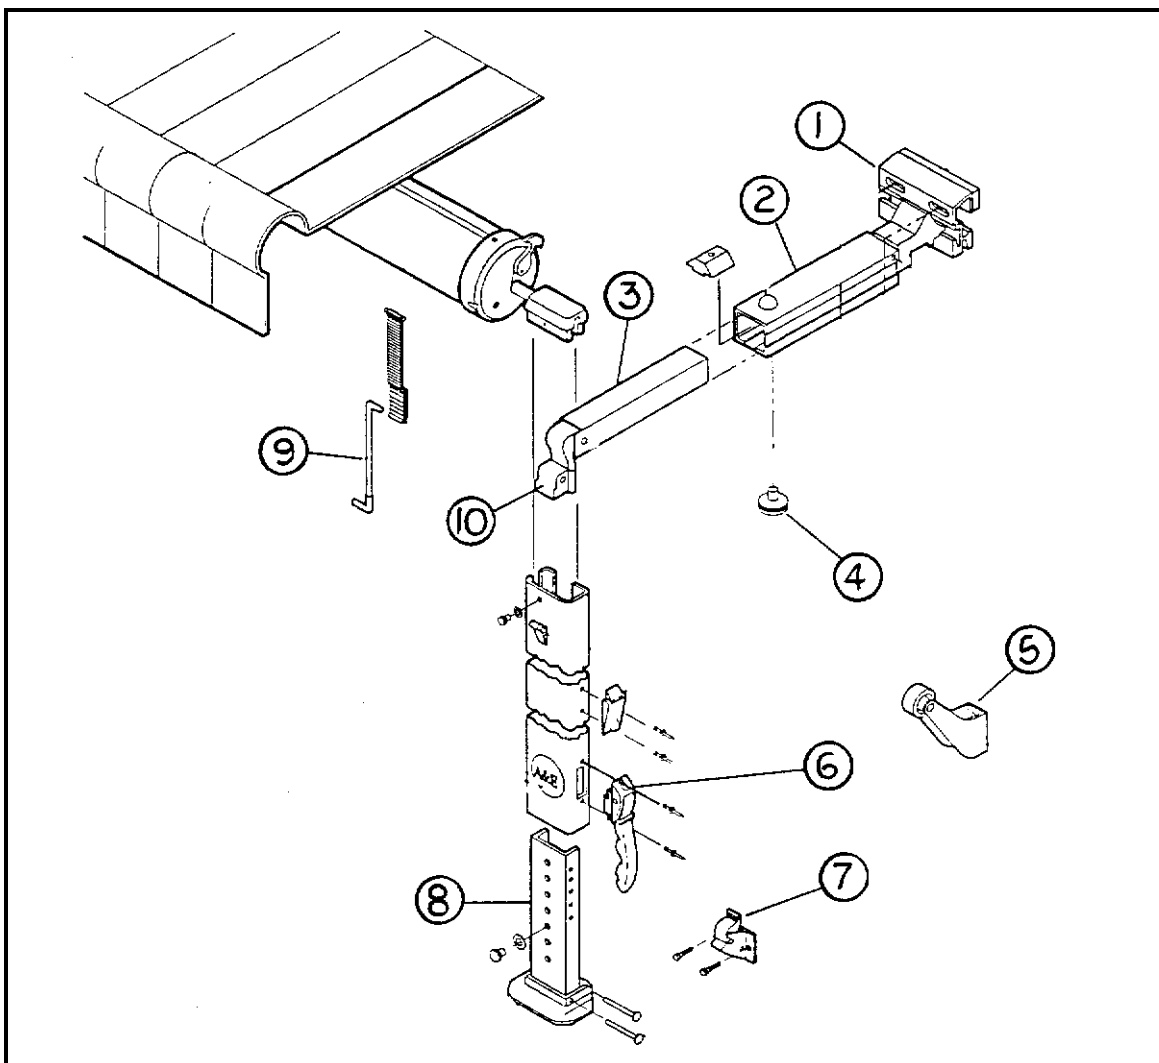

2001 LAND YACHT 390 XL SERIES DIESEL

HARDWARE-AWNING

1) 702679-104	Bracket top, A&E awning
2) 702679-103	Rafter, main, A&E awning
3) 702679-105	Secondary rafter, A&E awning
4) 702679-106	Knob, adjustment, 1 7/8" A&E awning
5) 702679-109	Door roller, A&E awning
6) 702679-111	Lift handle, A&E awning
7) 702679-108	Bracket, bottom mounting, A&E awning
8) 702679-107	Arm, adjustable, A&E awning
9) 702679-102	E-Z pull rod, A&E awning
10) 702679-110	Slider assembly, A&E awning