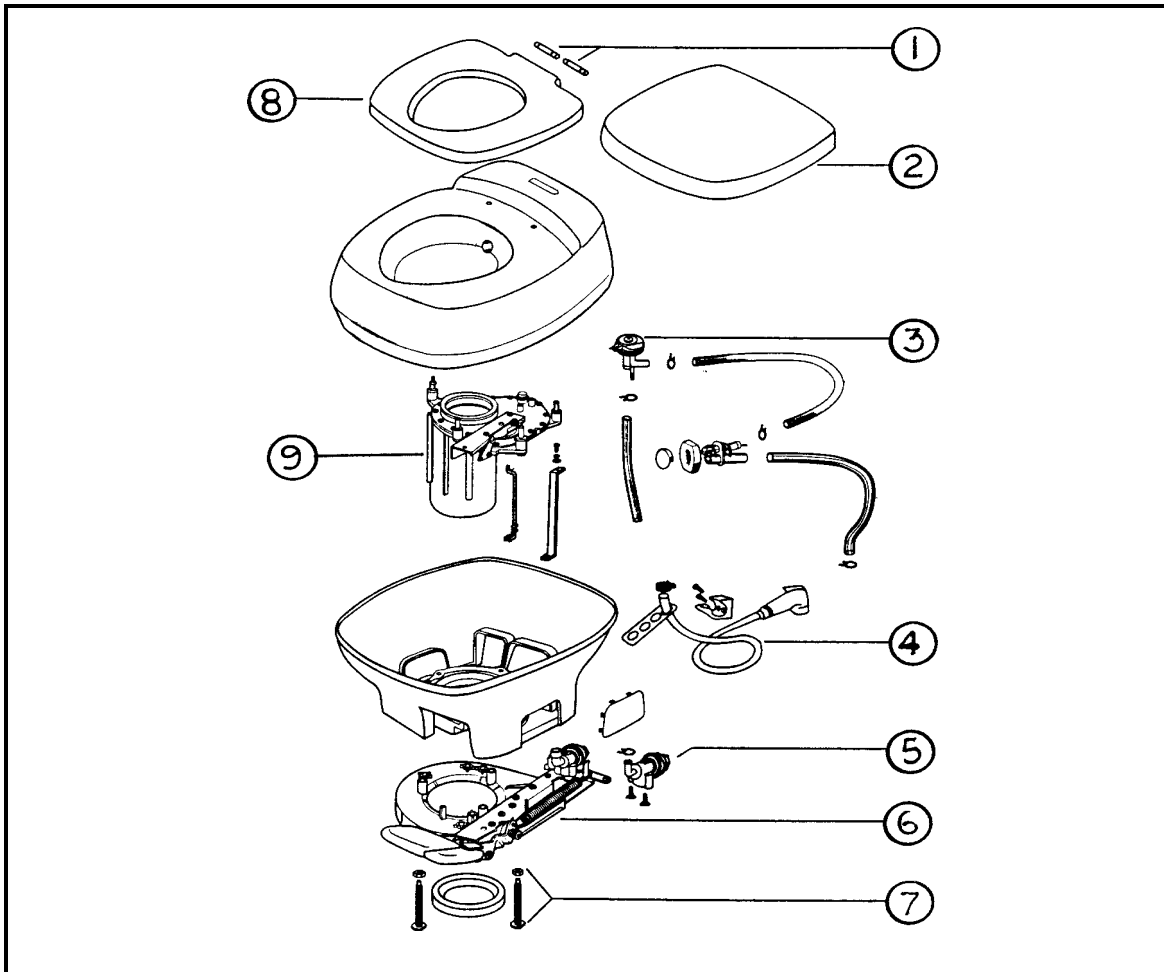

2001 LAND YACHT 390 XL SERIES DIESEL

PLUMBING

690386 Toilet, Thetford China, Aurora, bone

1) 690386-101	Hinge pins, seat, Aurora
2) 690386-102	Seat cover, bone, Aurora
3) 690386-103	Vacuum breaker, Aurora
4) 690386-104	Hand spray kit, Aurora
5) 690386-105	Ball valve kit, Aurora
6) 690386-106	Lower mechanism assembly, bone, Aurora
7) 690386-107	Closet flange seal & bolt kit
8) 690386-108	Seat, bone, Aurora
9) 690386-109	Upper mechanism assembly, bone, Aurora