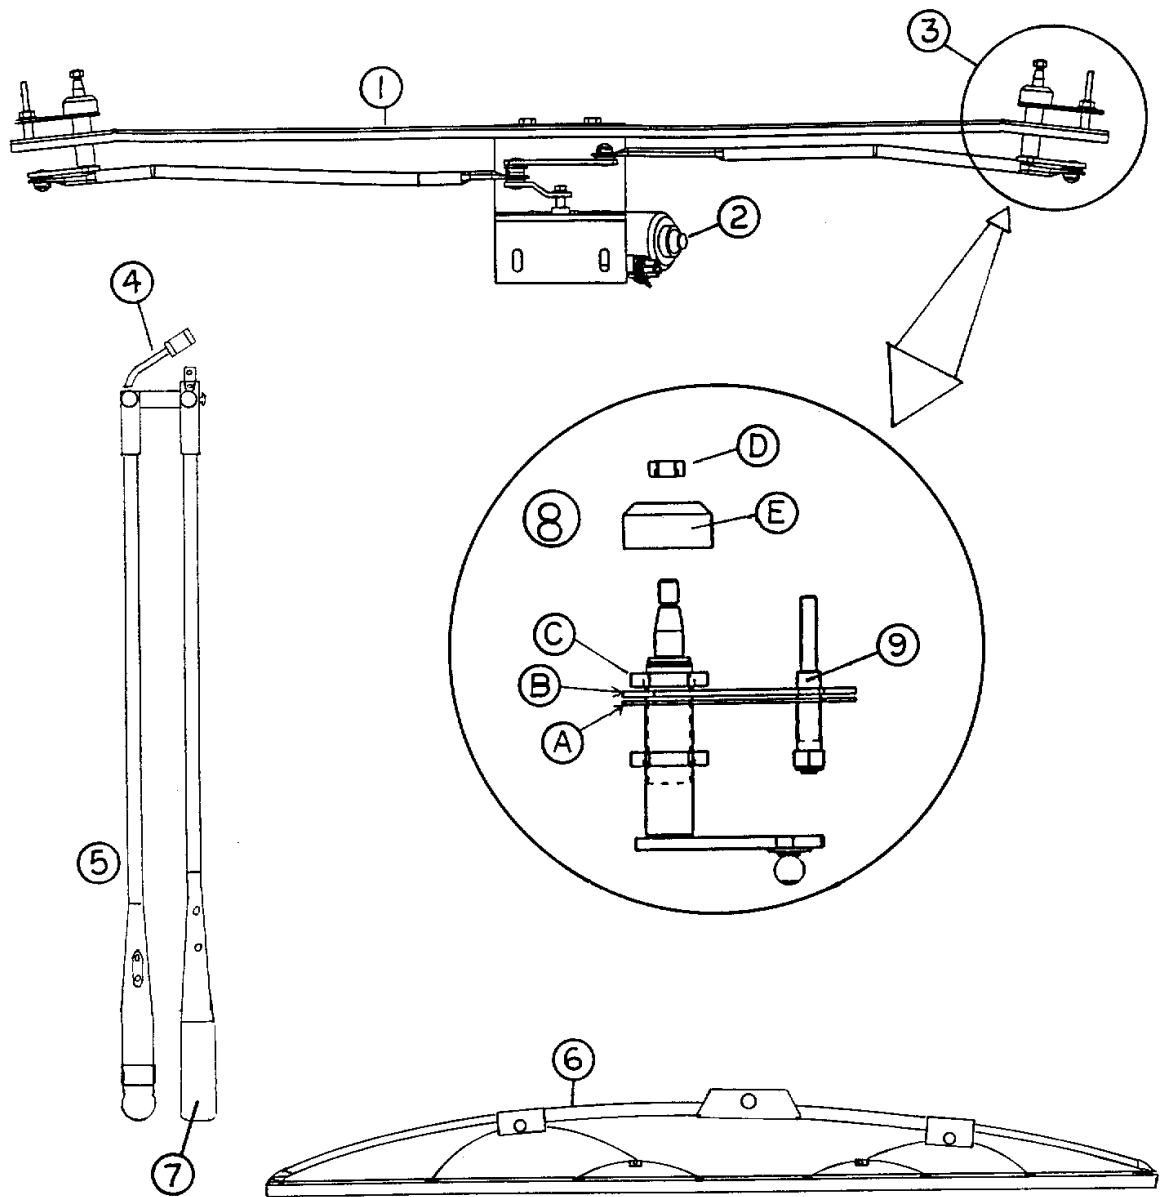

2001 LAND YACHT 390 XL SERIES DIESEL

See next page for P/N