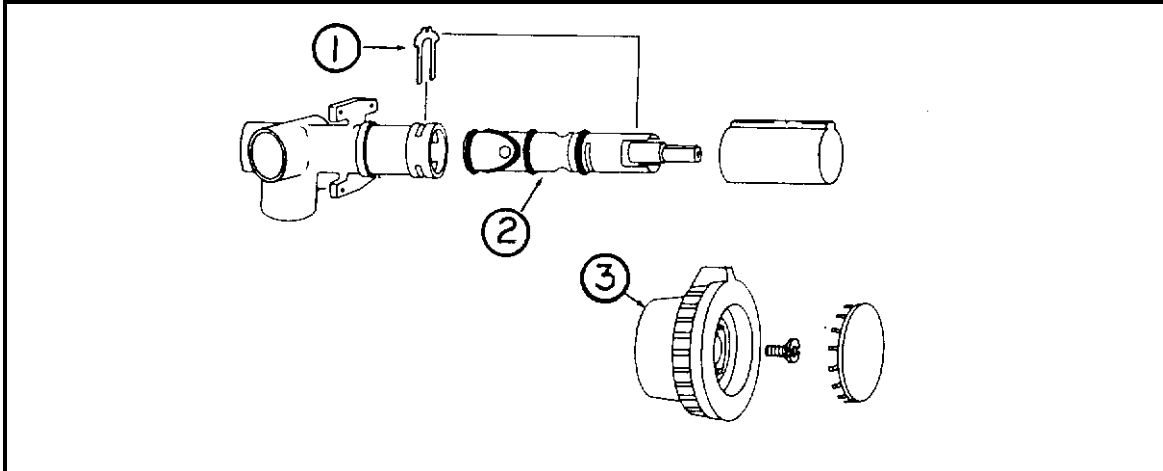

2001 LAND YACHT 390/395 DIESEL

PLUMBING

FRESH WATER-FAUCETS

601420-02   Faucet, shower, brass

1) 000883   Retainer clip
2) 601420-100   Cartridge
3) 001041   Handle

- 690422   Showerhead, w/bar, brass
- 601175-01   Shower hose, brass
- 601173   Vacuum breaker, brass
- 601661   Coupler, 1/2" MPT, brass
- 601772   Spout, 395 tub