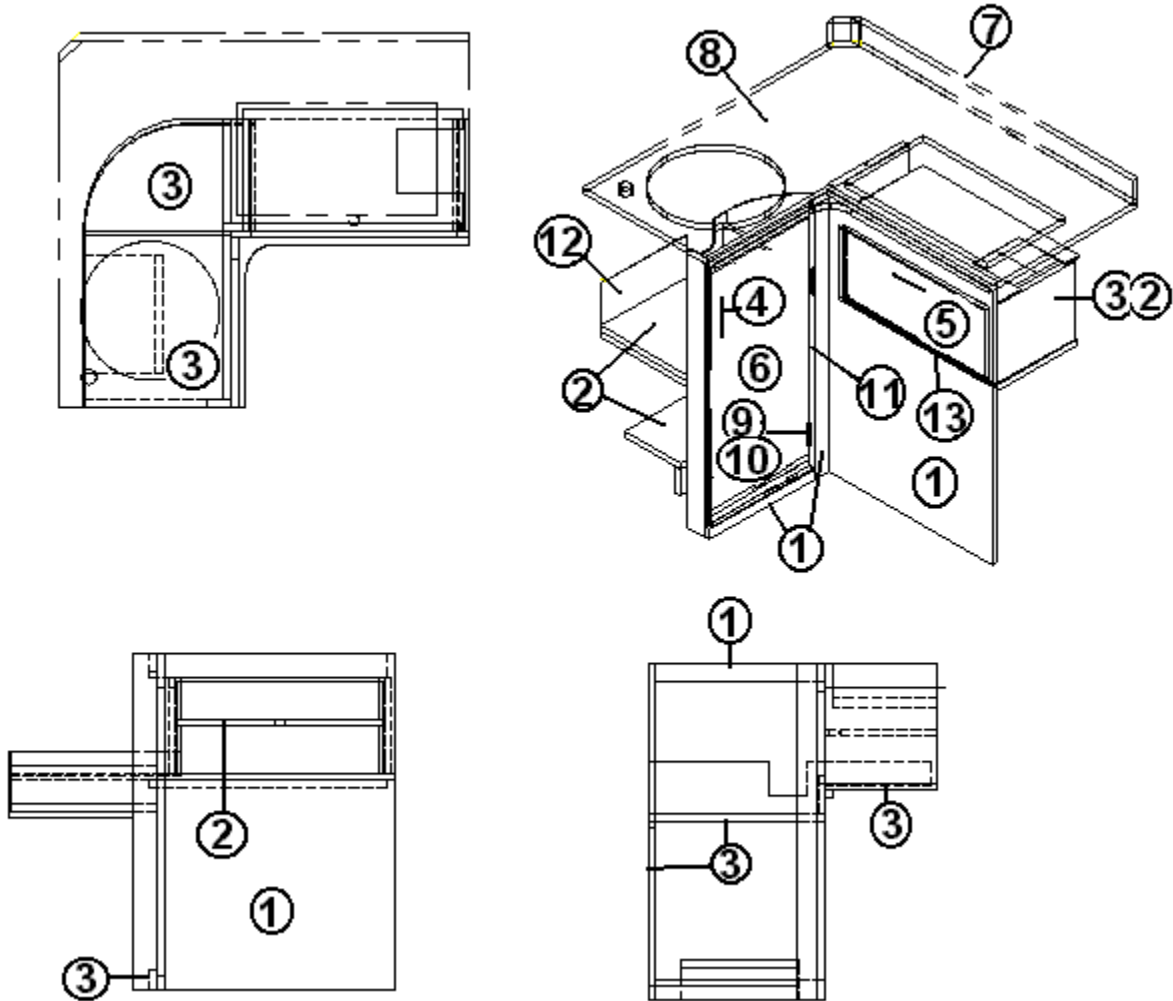

2005 INTERSTATE MOTORHOME

FURNITURE, GALLEY

Galley

Parts numbers are on the next page