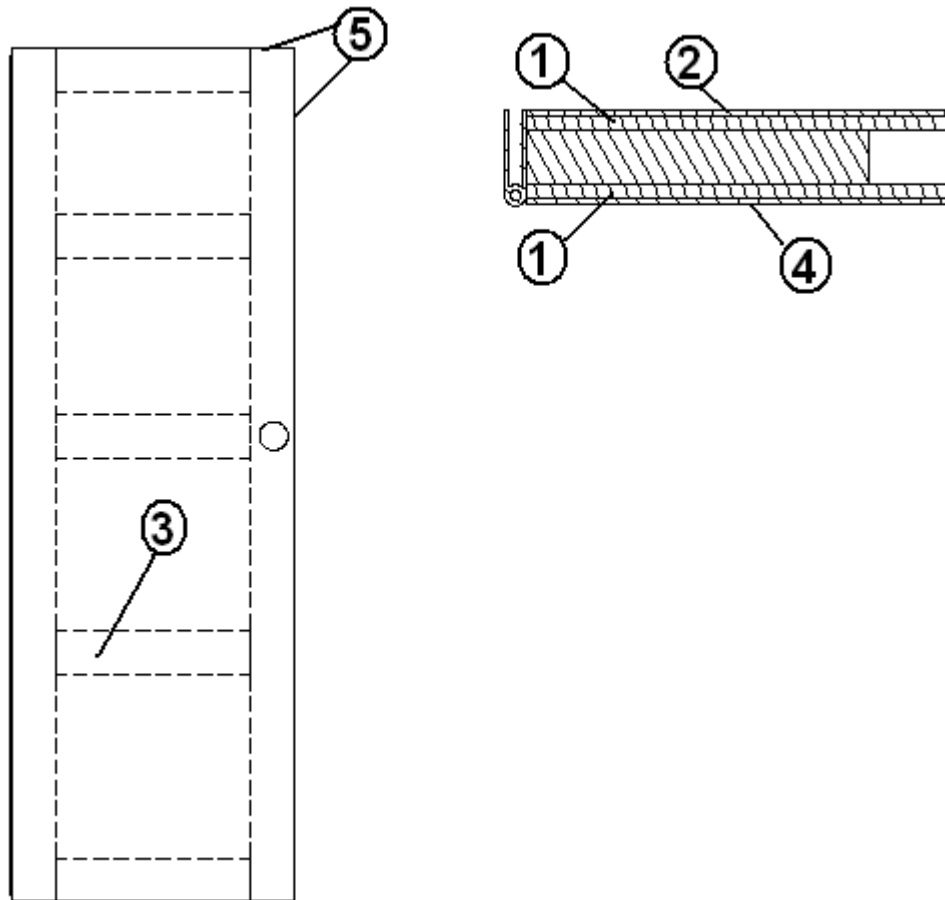

2005 INTERSTATE MOTORHOME

FURNITURE, BATH

Shower Door

966124	DOOR ASSY-BATH INTERSTATE
1. 800507-01	LAUAN, 1/8" X 4' X 8'
2. 801355-01	LAMINATE, FROST WHITE 4' X 8'
3. 800507-04	LAUAN, RAW/RAW 1/2"
4. 801342-01	LAMINATE ALUMINUM, BRUSHED 4' X 8'
5. 365282	EDGEBANDING- .94" CHERRY
801342-01	LAMINATE, ALUMINUM, BRUSHED 4' X 8'
380772-01	SLIDE BOLT, SCREEN DOOR #40-B2
380458	HINGE PIANO BROWN ANODIZED
801393-03	CORNER TRIM-90D 1"RAD. CHERRY
381861	LATCH PUSH CLOSE/PULL OPEN
365282	EDGEBANDING- .94" CHERRY
114070	EXTRUSION, J-TRIM, MILL FINISH