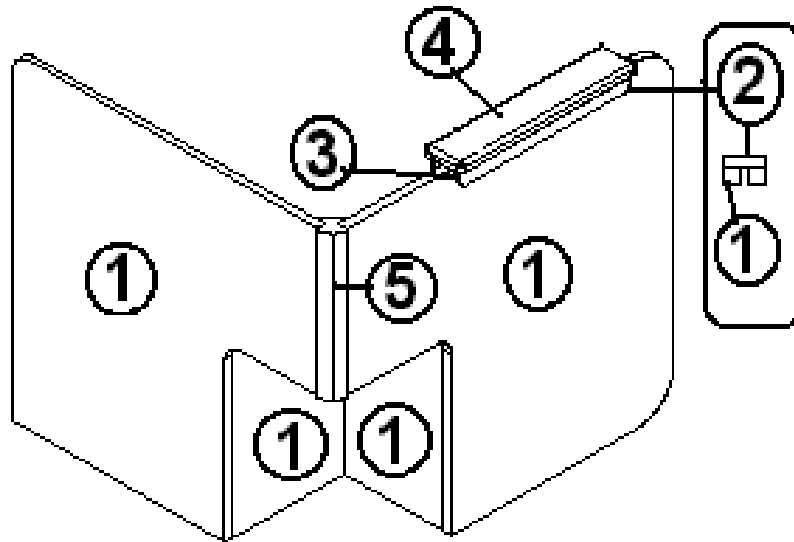

2005 INTERSTATE MOTORHOME

FURNITURE, LOUNGE

Armrest Assembly

966008	Armrest Assembly
1. 801478-01	PANEL, CHERRY/CHERRY 12MM
2. 801477-01	PANEL, CHERRY/WHITE 18MM
3. 365282	EDGEBANDING-94" CHERRY
4. 998151	CUSHION ASSEMBLY, CS ARMREST
5. 801415-008	CORNER TRIM-1" RADIUS CHERRY
966108	SUPPORT ASSY-ARMREST
203462	CAP COVER-SCREW CHERRY PVC