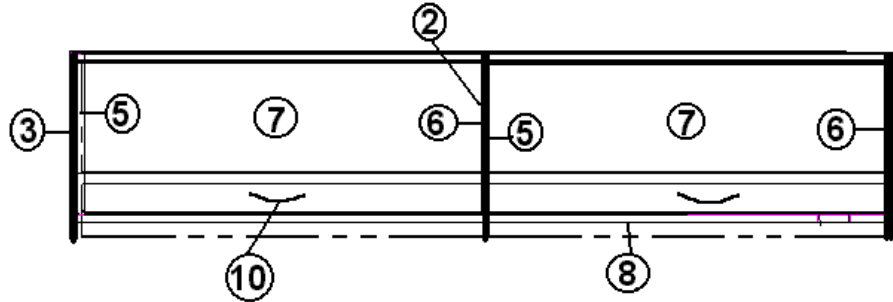

2005 INTERSTATE MOTORHOME

FURNITURE, LOUNGE

Roof Locker, Curbside

966009	ROOFLOCKER ASSEMBLY, C.S.
1. 801478-01	PANEL, CHERRY/WHITE 12MM
2. 801392	PANEL, WHITELINER/WHITELINER
3. 801480-01	PANEL, CHERRY/CHERRY 12MM
4. 801438	PANEL, FROSTY WHITE./GATOR
5. 381840-01	HINGE, OVERHEAD SPRING LH #372
6. 381840-02	HINGE, OVERHEAD SPRING RH #372
7. 801493-02	DOOR-RADIUS 12.38" X 28.13"
8. 801477-01	PANEL, CHERRY/WHITE 18MM
9. 801368	PANEL, WHITELINER/WHITELINER
10. 381865	PULL-BAR BRUSH NICKEL
365282	EDGE BANDING- .94" CHERRY