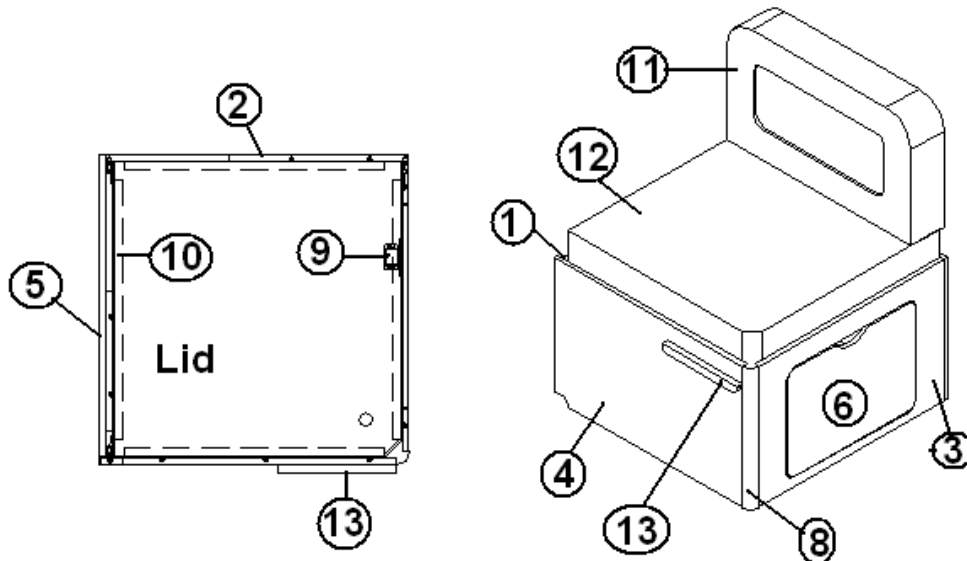

2005 INTERSTATE MOTORHOME

FURNITURE, GALLEY

Dinette Seat, Rear

966167	SEAT ASSY-REAR DINETTE
1. 801518-008	LID-REAR DINETTE SEAT
2. 801519-008	PNL-AFT DINETTE BACK
3. 801520-008	PNL-ISLE AFT DINETTE
4. 801521-008	PNL-FRT AFT DINETTE
5. 801522-008	PNL-WALL AFT DINETTE
6. 801523-008	DOOR-DINETTE SEATS
7. 801480-01	PNL-PRELAM. CHERRY/CHERRY 12MM
8. 801415-008	CORNER TRIM 1" RADIUS
9. 381228-01	CATCH GRABBER DOOR
10. 380458	HINGE PIANO BROWN ANODIZED
11. 703537-296	Dinette Seat Back Cushion, Earl Grey
11. 703537-485	Dinette Seat Back Cushion, Carmel Mocha
12. 703538-296	Dinette Seat Cushion, Earl Grey
12. 703538-485	Dinette Seat Cushion, Carmel Mocha
13. 800470-008	STOP-HARDWOOD
703388	WASHER-VELCRO HOOK .75"
365282	EDGEBANDING- .94" CHERRY
203445	T-MOLDING BLK FLEXIBLE POLY .5
200773	CLOSEOUT, READING LIGHT ABS
114506-01	WIRE CLOSEOUT DINETTE