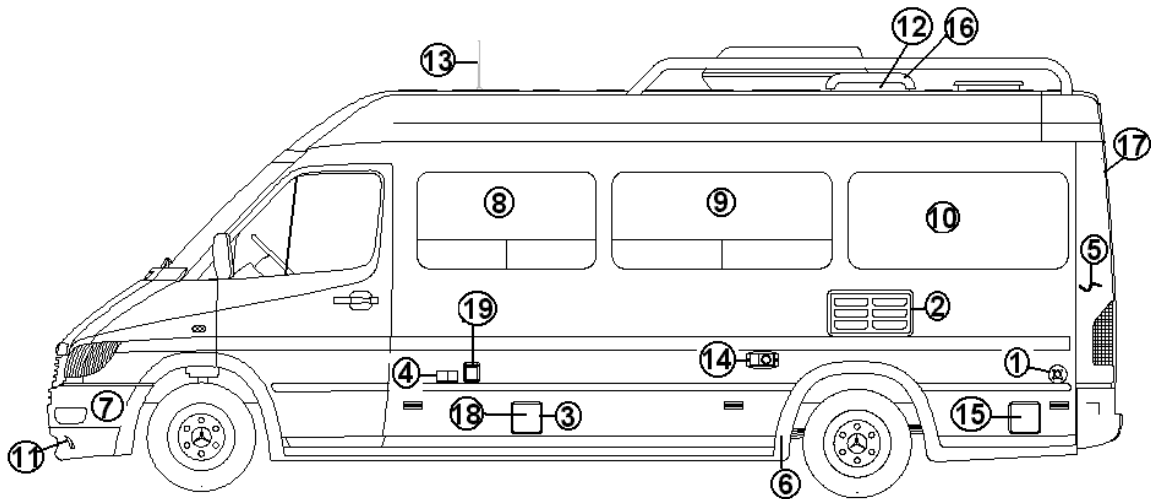

2005 INTERSTATE MOTORHOME

EXTERIOR SHELL

Roadside

1. 601392-05	City water fill w/regulator
2. 690470-01	Vent, refer
3. 601873	LP Remote fill W/48" hoses
4. 500996	Jack TV/phone, gray
5. 511813-01	Valve, electric waste
6. 203456-00	RS running board
7. 203456-02	Front bumper
8. 371392-04	Window, 41.13" X 23.38"
9. 371392-06	Window, double lower vent, 51.13" x 23.38"
10. 371395	Window, solid panel, 52.63" x 24.88"
11. 203456-03	Driving lights
12. 100341	Refer vent collar, large
13. 511807	Radio antenna
14. 690439	Furnace, 12,000 BTU, direct pump
15. 601229	Sewer hose storage
16. 101394	Cover, refer vent, large
17. 371392-01	Window, solid rear, RS, 23.31" x 23.31"
18. 203463	Access door, LP remote fill
19. 511416-02	Power inlet, 30Amp, 125-volt, male, gray