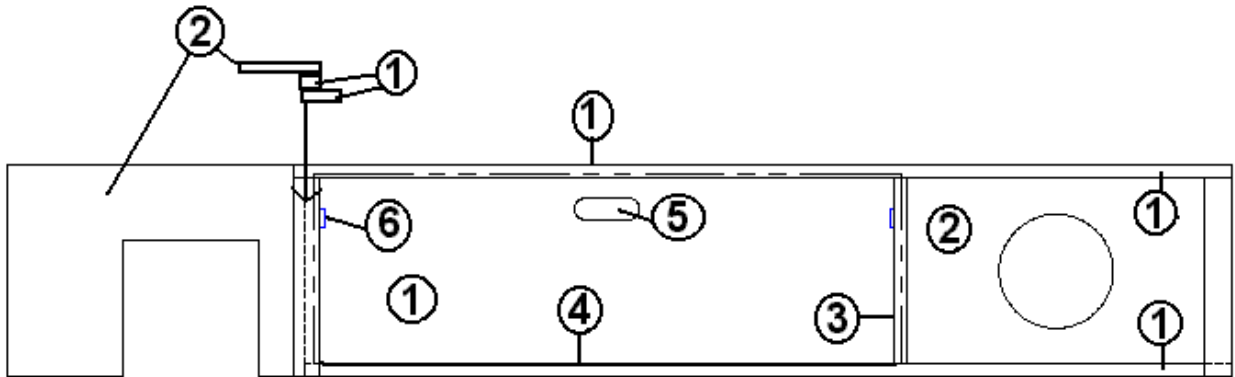

2005 INTERSTATE MOTORHOME

FURNITURE, LOUNGE

Kick Panel, Roadside, Lounge

966048	KICK PANEL ASSEMBLY, RS LOUNGE
1. 801477-01	PANEL, CHERRY/WHITE 18MM
2. 801478-01	PANEL, CHERRY/WHITE 12MM
3. 801368	PANEL, WHITELINER/WHITELINER
4. 380458	HINGE PIANO BROWN ANODIZED
5. 381775	DRAWER PULL-FLUSH SATIN #UT-10
6. 381228	CATCH GRABBER DOOR C3-810
381865	PULL-BAR BRUSH NICKEL
801341-119	DOOR-RS SOFA 11.88" X 54.25"
365282	EDGE BANDING- .94" CHERRY
203439	STORAGE BOX, 17"L X 11.13"W X 6.38"