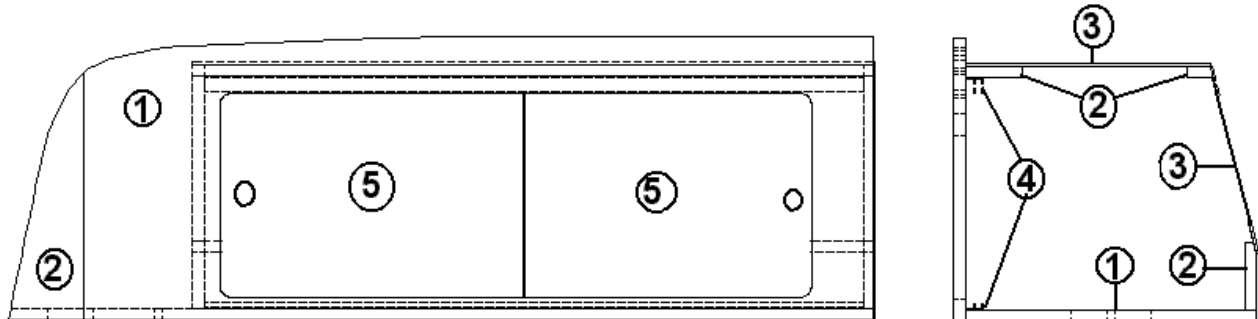

2005 INTERSTATE MOTORHOME

FURNITURE, GALLEY

Roof Locker, Galley

966005	Galley roof Locker Assembly
1. 801478-01	PANEL, CHERRY/WHITE 12MM
2. 801392	PANEL, WHITELINER/WHITELINER
3. 801392	PANEL, WHITELINER/WHITELINER
4. 203480	TRACK-SLIDING DOOR
5. 966028	DOOR, PLEXI-GLASS 9.75" X 13.68"
203445	T-MOLDING BLK FLEXIBLE POLY .5
365282	EDGEBANDING-94" CHERRY
365238-04	EDGEBANDING TAPE PVC 5/8" WHITE