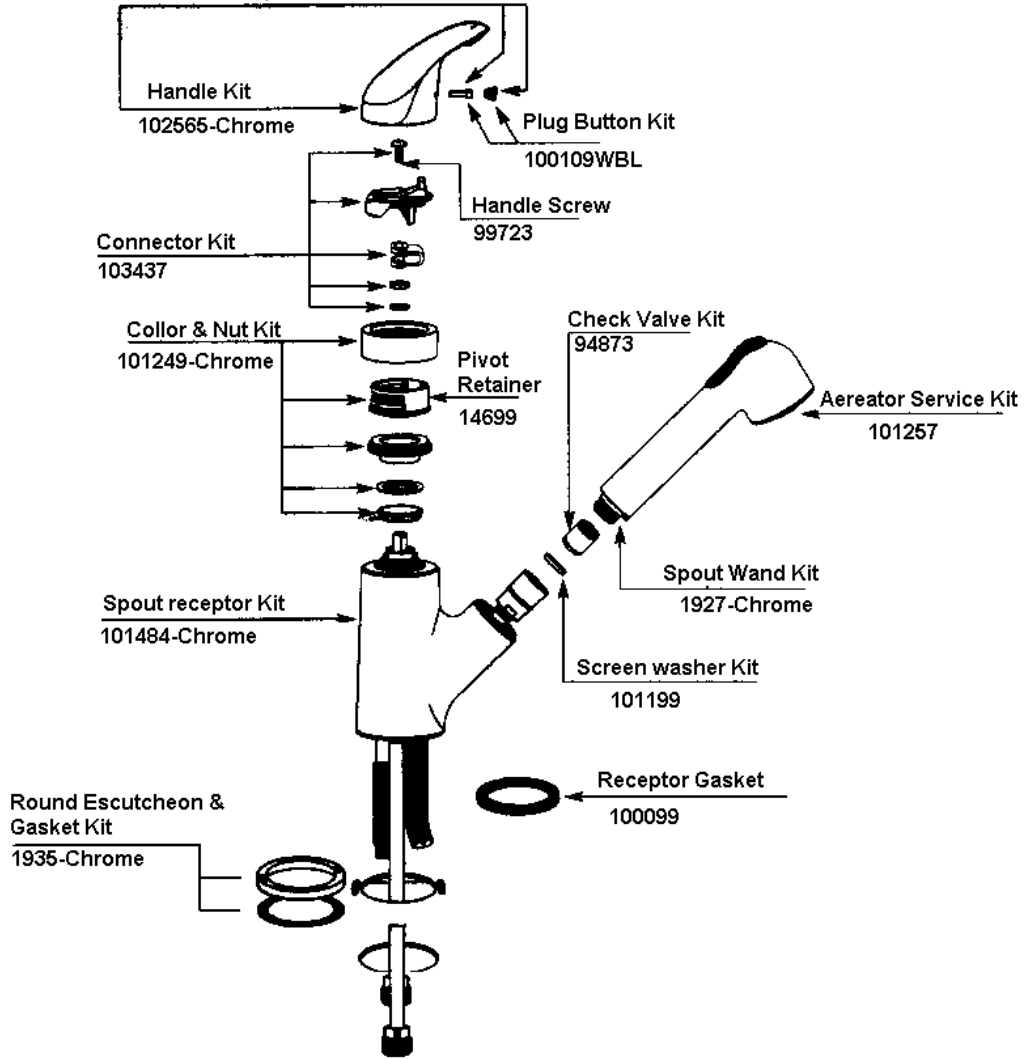

2005 INTERSTATE MOTORHOME PLUMBING, FRESHWATER

Faucet, Galley

601867

GALLEY FAUCET