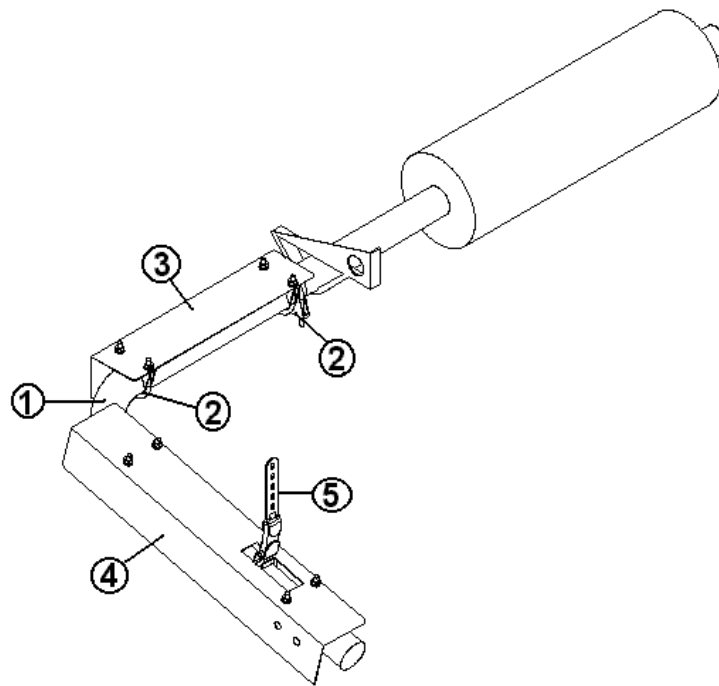

2005 INTERSTATE MOTORHOME CHASSIS

Exhaust System

1. 454222	PIPE, EXHAUST
2. 340073-10	CLAMP- MUFFLER 2.5"
3. 454218	SHIELD-FWD EXHAUST
4. 454219	SHIELD-AFT EXHAUST
5. 381509	Hanger, Tailpipe