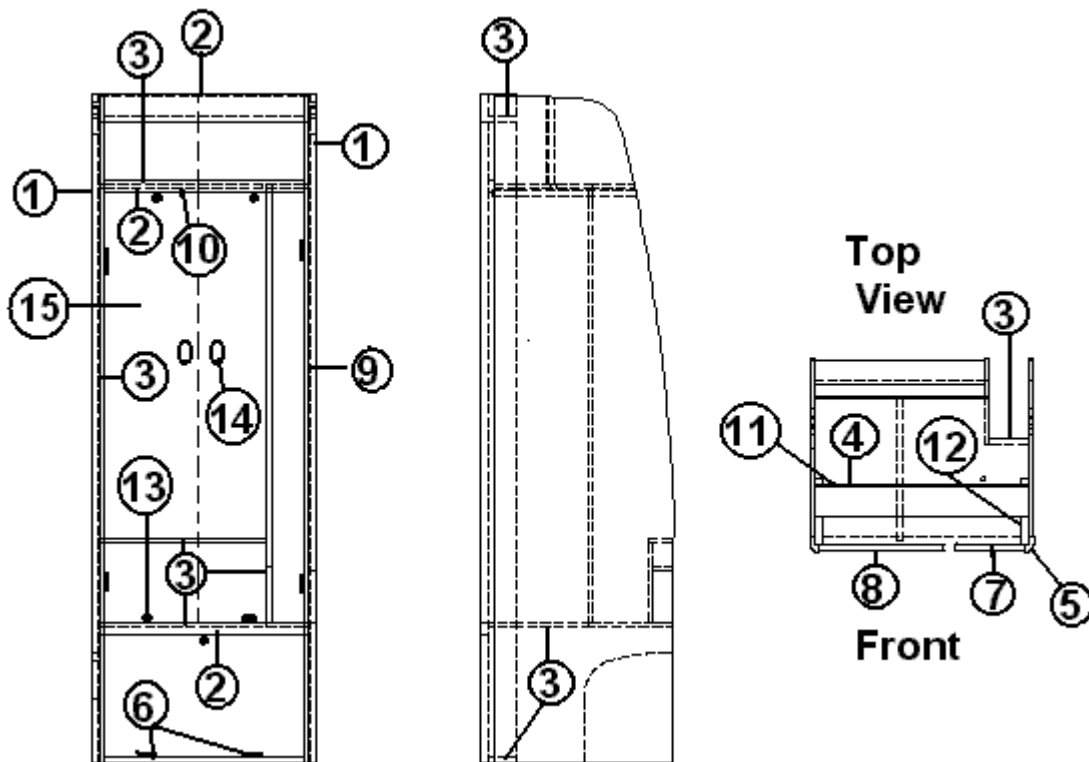

2005 INTERSTATE MOTORHOME

FURNITURE, LOUNGE

Wardrobe

966004	Wardrobe Assembly
1. 801478-01	PANEL, LAMINATED, CHERRY/WHITE 12MM
2. 801477-01	PANEL, LAMINATED, CHERRY/WHITE 18MM
3. 801438	PANEL, LAMINATED, WHITE/RAW
4. 801392	PANEL-WHITELINER/WHITELINER 12MM
5. 801393-03	CORNER TRIM, 90D RADIUS CHERRY
6. 381607-01	HINGE-GRASS EURO
7. 801341-115	DOOR, 22.13" X 14.13"
8. 801341-114	DOOR, 11" X 54.25"
9. 365282	EDGEBANDING- .94" CHERRY
10. 381845	TELESCOPING CLOTHES HANGER 15.5"
11. 365282	EDGEBANDING- .94" CHERRY
12. 801477-01	PANEL, LAMINATED, CHERRY/WHITE 18MM
13. 381228-01	CATCH GRABBER DOOR C3-803
14. 381865	PULL-BAR BRUSH NICKEL
15. 372203-34	Mirror, Safety, 7.50" x 34.00"
380772-01	SLIDE BOLT, SCREEN DOOR #40-B2