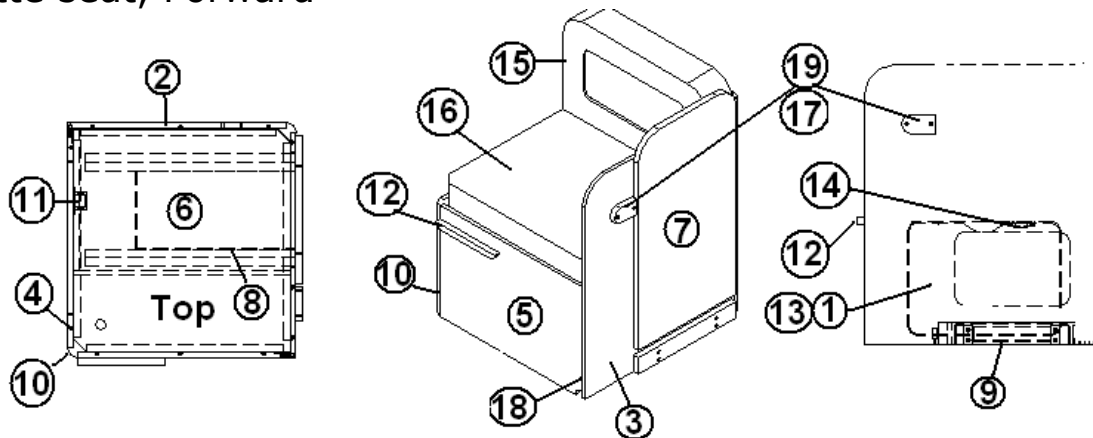

2005 INTERSTATE MOTORHOME

FURNITURE, GALLEY

Dinette seat, Forward

966168	SEAT ASSY-FWD DINETTE
1. 801523-008	DOOR-DINETTE SEATS
2. 801524-008	PNL-AFT FWD DINETTE SEAT
3. 801525-008	PNL-WALL FWD DINETTE
4. 801526-008	PNL-ISLE FWD DINETTE
5. 801527-008	PNL-FRT FWD DINETTE SEAT
6. 801528-008	LID-FWD DINETTE SEAT
7. 801532	TABLE-DINETTE
8. 966179	CLOSEOUT ASSY-FWD DINETTE
9. 966180	SUPPORT ASSY- DINETTE TABLE
10. 801415-008	CORNER TRIM 1" RADIUS
11. 381228-01	CATCH GRABBER DOOR
12. 800470-008	STOP-HARDWOOD
13. 380458	HINGE PIANO BROWN ANODIZED
15. 703537-296	Dinette Seat Back Cushion, Earl Grey
15. 703537-485	Dinette Seat Back Cushion, Carmel Mocha
16. 703538-296	Dinette Seat Cushion, Earl Grey
16. 703538-485	Dinette Seat Cushion, Carmel Mocha
17. 801478-01	PNL-PRELAM. CHERRY/WHITE 12MM
18. 365282	EDGEBANDING, .94" CHERRY
19. 381805	BOLT-SLIDE 3" ALUMINUM
703388	WASHER-VELCRO HOOK .75"