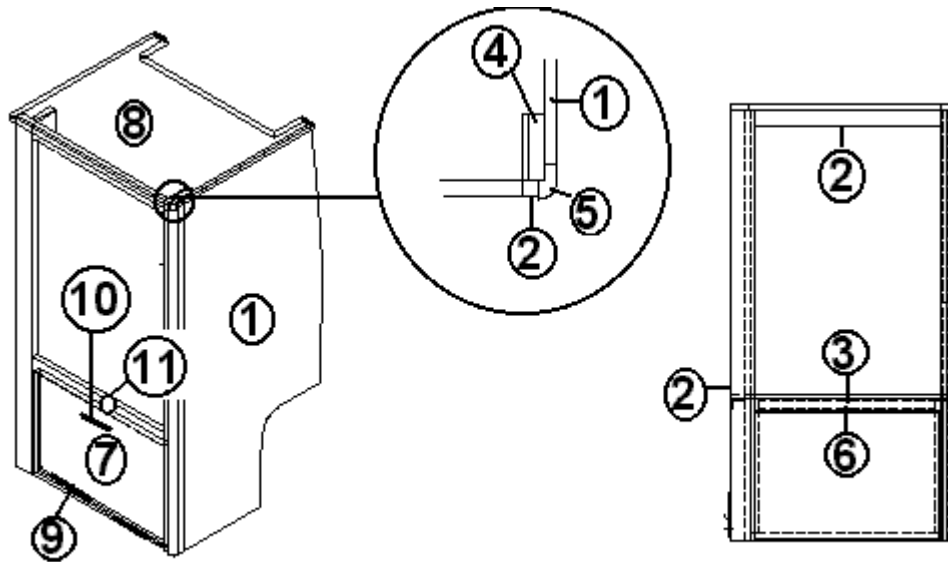

2005 INTERSTATE MOTORHOME

FURNITURE, GALLEY

Refrigerator Cabinet

966003	Refrigerator Cabinet Assembly
1. 801478-01	PANEL, CHERRY/WHITE 12MM
2. 801477-01	PANEL, CHERRY/WHITE 18MM
3. 801392	PANEL, WHITELINER/WHITELINER
4. 801368	PANEL, WHITELINER/WHITELINER
5. 801393-03	CORNER TRIM, 90D RADIUS CHERRY
6. 101134	ANGLE ALUM, 1/8 X 1 X 1 1/2"
7. 801341-116	DOOR, REFRIGERATOR 21.63" X 15.13"
8. 966024	TOP ASSEMBLY-REFRIGERATOR
9. 381607-01	HINGE-GRASS EURO
10. 381228-01	CATCH GRABBER DOOR C3-803
11. 381865	PULL-BAR BRUSH NICKEL
365282	EDGE BANDING, .94" CHERRY
801377	PANEL, GRAPHITE/REXAL 4' X 8' 18MM
966054	STAND-REFER