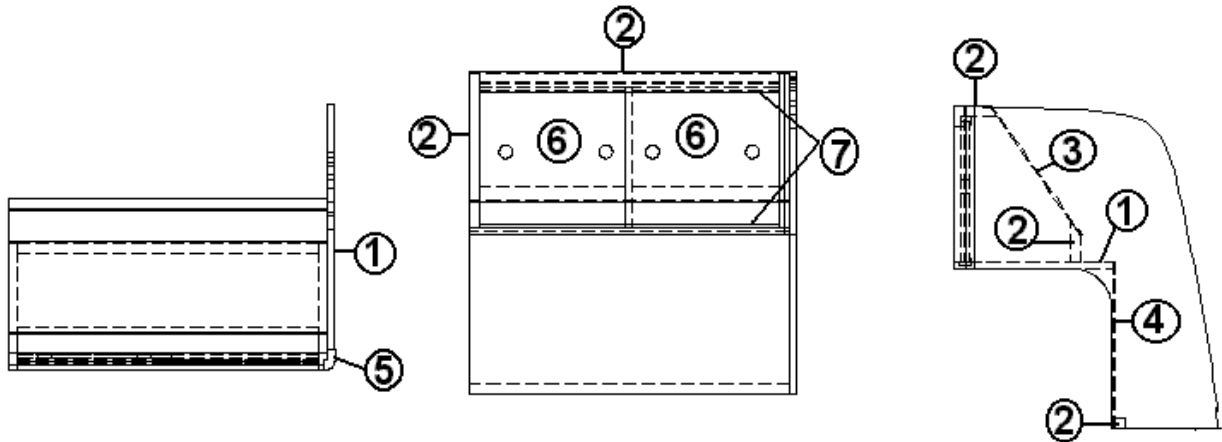

2005 INTERSTATE MOTORHOME

FURNITURE, GALLEY

Refrigerator Cabinet

966010	Cabinet Assembly, Refrigerator
1. 801480-01	PANEL, CHERRY/CHERRY 12MM
2. 801477-01	PANEL, CHERRY/WHITE 18MM
3. 801374	PANEL, FROSTY WHITE/GATOR
4. 801479-01	PANEL, CHERRY/RAW .125"
5. 801393-03	CORNER TRIM, 90D RADIUS CHERRY
6. 966028-01	SLIDING DOORS, 11.50" X 10.69"
7. 203480	TRACK, SLIDING DOOR
365282	EDGEBANDING- .94" CHERRY
703386	VINYL, ASTRO, MAGNUM STEEL