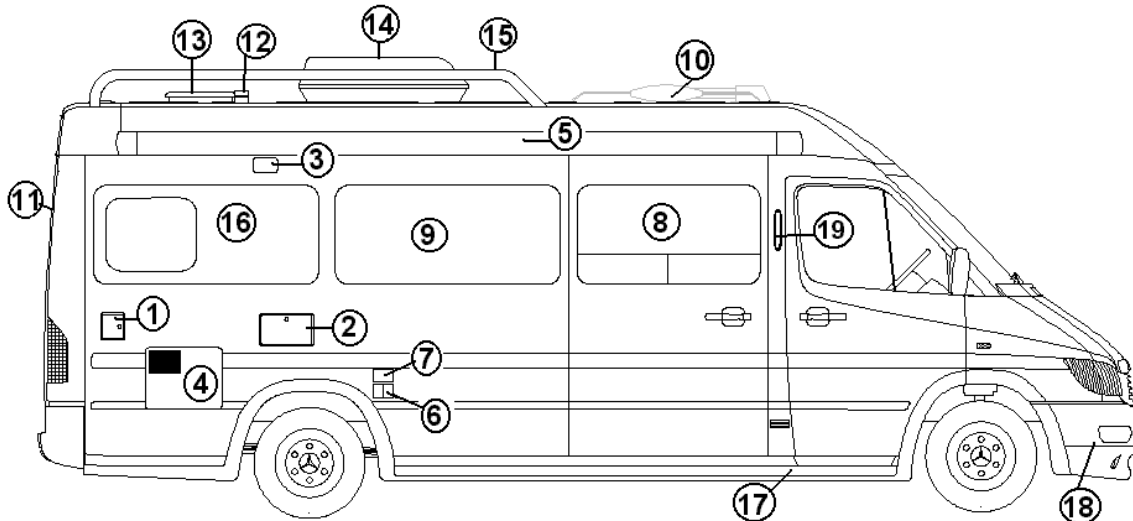

2005 INTERSTATE MOTORHOME

EXTERIOR SHELL

Curbside

1. 601194	Water fill w/lock, gray, w/ label
2. 601876	Exterior shower door and frame
3. 510672-02	Porch light, white
4. 690199	Water heater, electronic ignition
5. 690497-01	Patio awning, 13 foot
6. 511796	Exterior cable TV/12-volt power
7. 510676-01	Outlet, exterior, 110-volt, gray
8. 371392-03	Window, double vent, 39.50" x 23.38"
9. 371392-05	Window, solid, 51.13" x 23.38"
10. 510788-05	Antenna, TV, Wineguard
11. 371392-02	Window, CS solid rear, 23.31" x 23.31"
12. 690264-03	Plumbing cover, white
13. 381841	Fantastic roof vent
14. 195329-143	Air conditioner, 11,000 BTU
15. 922722	Roof rack
16. 371396	Window, solid, 52.63" x 24.88"
17. 203456-01	CS running boards
18. 203456-02	BUMPER, FRONT
19. 381737-02	Assist handle