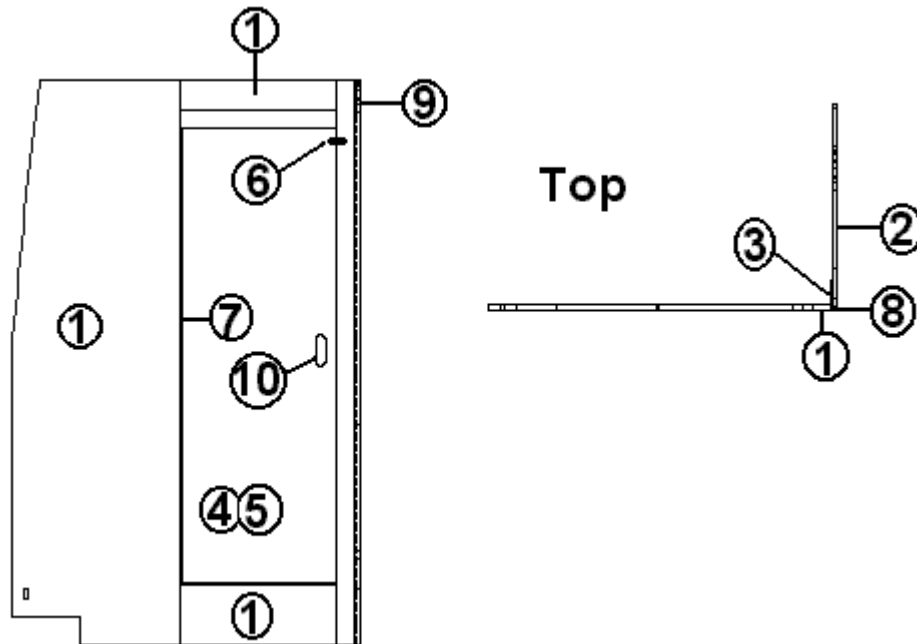

2005 INTERSTATE MOTORHOME

FURNITURE, LAVATORY

Shower Panels

1. 801477-01	PANEL, CHERRY/WHITE 18MM
2. 801478-01	PANEL, CHERRY/WHITE 12MM
3. 800507-02	LAUAN, 1/4" X 4'X 8'
4. 801438	PANEL, WHITE/WHITE
5. 801342	LAMINATE, ALUMINUM BRUSHED 4' X 8'
6. 380772-01	SLIDE BOLT, SCREEN DOOR #40-B2
7. 380458	HINGE PIANO BROWN ANODIZED
8. 801393-03	CORNER TRIM, 90D RADIUS CHERRY
9. 365282	EDGEBANDING- .94" CHERRY
10. 381865	PULL-BAR BRUSH NICKEL