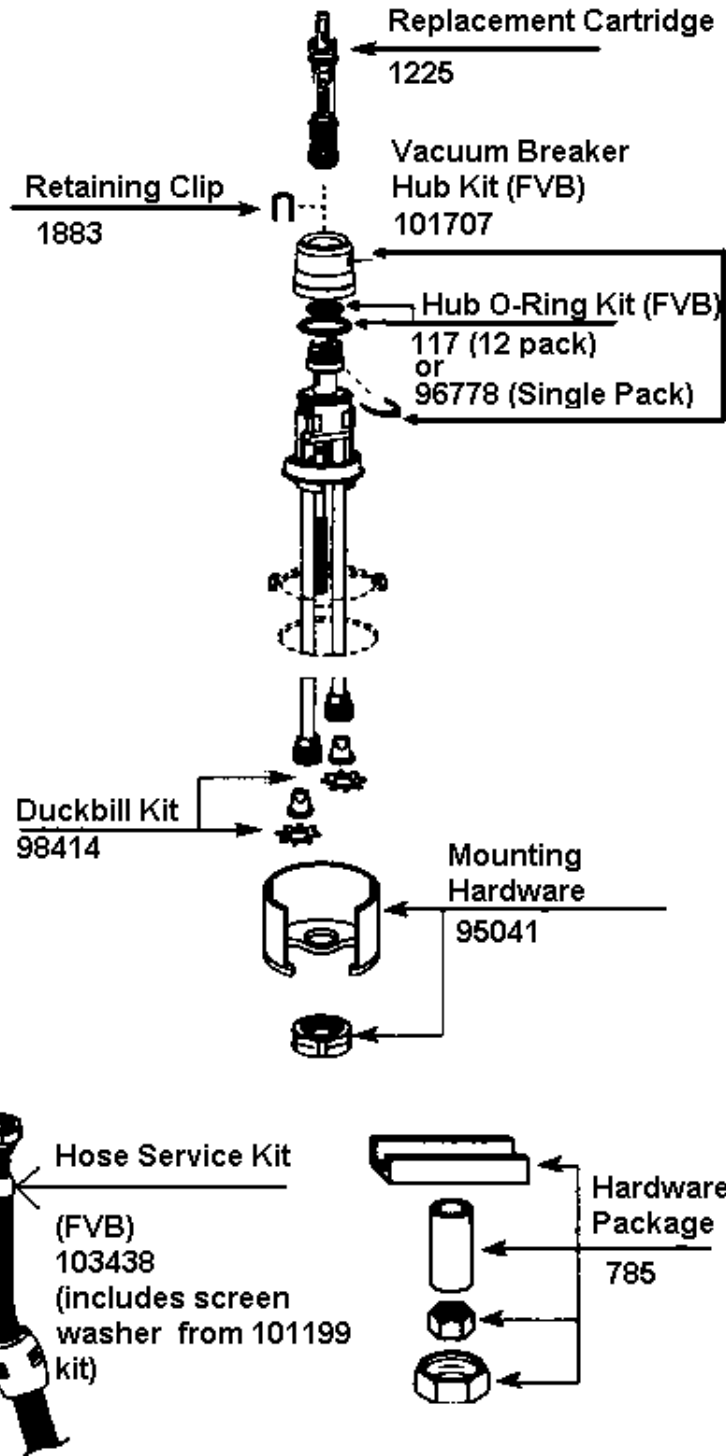

2005 INTERSTATE MOTORHOME

PLUMBING, FRESHWATER

Faucet Cartridge, Galley