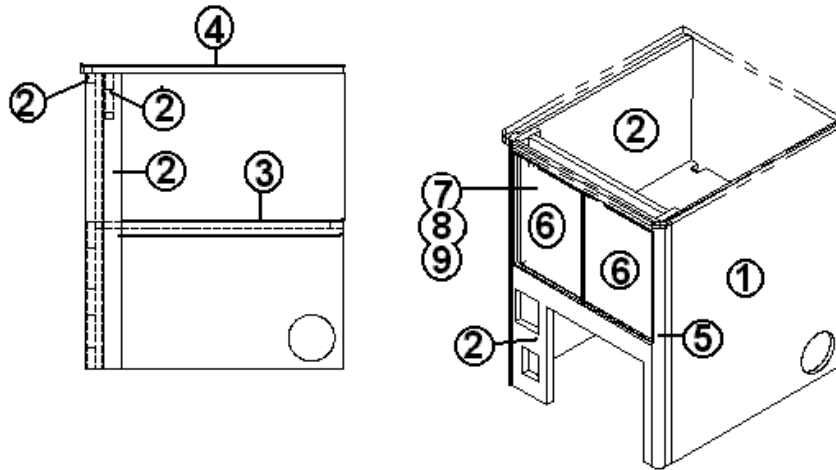

2005 INTERSTATE MOTORHOME

FURNITURE, LOUNGE

Entertainment Center

966006	Entertainment Center
1. 801480-01	PANEL, CHERRY/CHERRY 12MM
2. 801477-01	PANEL, CHERRY/WHITE 18MM
3. 801478-01	PANEL, CHERRY/WHITE 12MM
4. 966027	TOP ASSEMBLY, ENTERTAINMENT CENTER
5. 801393-03	CORNER TRIM, 90D RADIUS CHERRY
6. 371398	DOOR, ENTERTAINMENT CENTER
7. 381654	HINGE-NON BORE GLASS DOOR BLACK
8. 381707	STRIKE-GLASS DOOR BLACK
9. 381653	LATCH-SINGLE TOUCH BLACK
801377	PANEL, GRAPHITE/REXAL 4' X 8' 18MM
365273	EDGEBANDING GALAXY GRAPHITE
381209-01	GROMMET-W/CAP BLACK 1.5"HOLE
381865	PULL-BAR BRUSH NICKEL