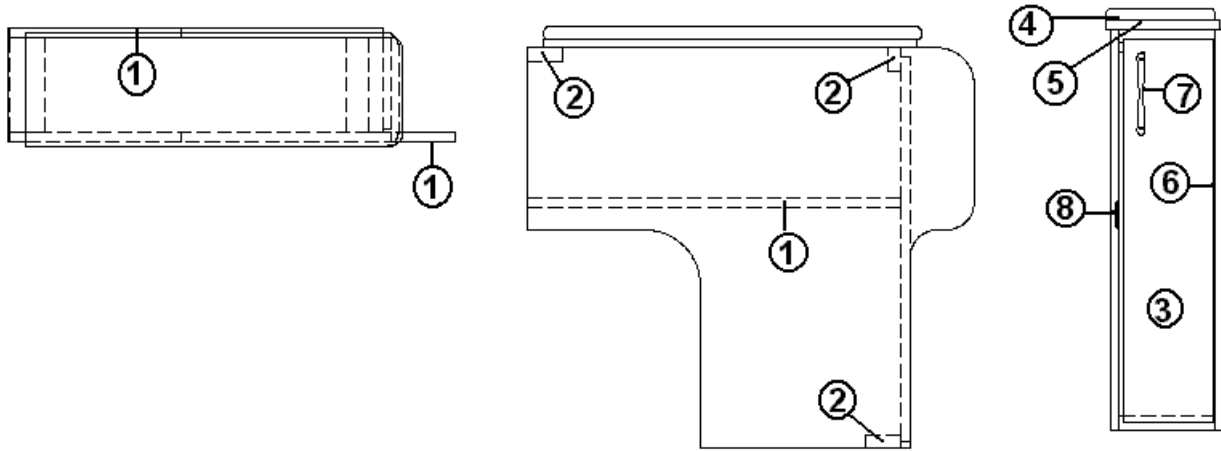

2005 INTERSTATE MOTORHOME

FURNITURE, LOUNGE

Armrest, Forward Curbside Wardrobe

966083	Armrest, Forward Wardrobe
1. 801840-01	PANEL, CHERRY/CHERRY 12MM
2. 801477-01	PANEL, CHERRY/WHITE 18MM
3. 801341-117	DOOR-ARMREST, 5.44" X 21.63"
4. 966084	DOOR TOP ASSEMBLY, PADDED
5. 381607-01	HINGE-GRASS EURO
6. 380458	HINGE, PIANO, BROWN
7. 381865	PULL-BAR BRUSH NICKEL
8. 381228-01	GRABBER CATCH, DOOR
703386	VINYL-ASTRO SS MAGUM STEEL
365282	EDGEBANDING- .94" CHERRY
381688	BUMP ON