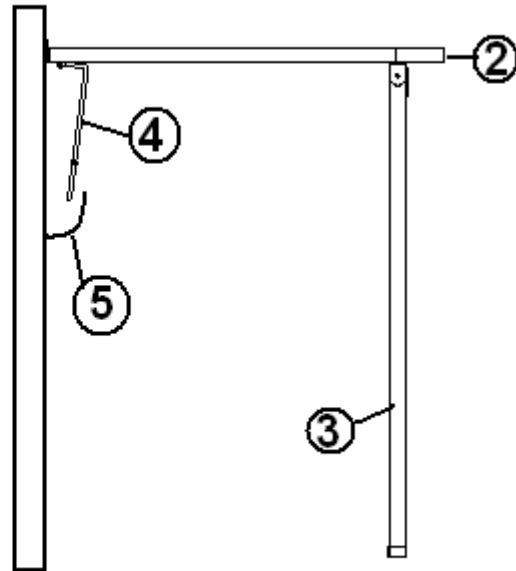

2005 INTERSTATE MOTORHOME

FURNITURE, GALLEY

Dinette Table

966178	TABLE ASSY-DINETTE
1. 801377	PNL-PRELAM GRAPHITE/WHITE LINE
2. 365273	EDGE BANDING GALAXY GRAPHITE
3. 381876	TABLE LEG-ADJUSTABLE 21" TO 30"
4. 380284-02	TABLE HINGE BRACKET
5. 380284-03	TABLE HINGE BRACKETS
6. 340018	CATCH PLATE J-1