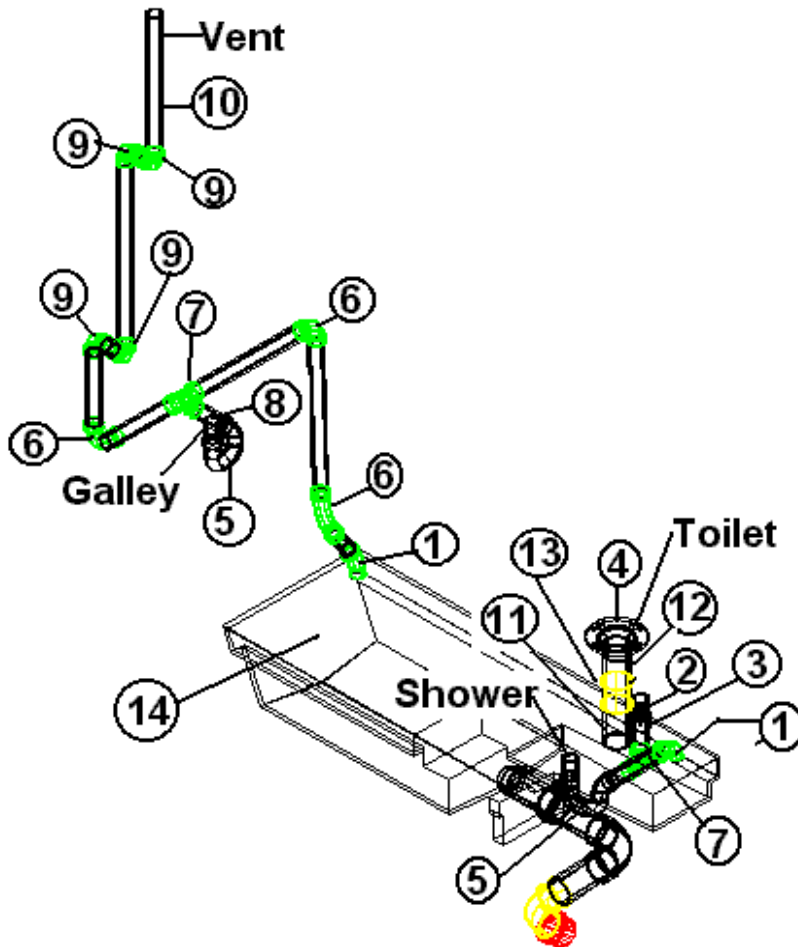

2005 INTERSTATE MOTORHOME

PLUMBING, DRAIN

Drain System

1. 600431	1.5" Elbow, short radius
2. 600538	Vent, V-200 automatic
3. 600308	Adaptor ABS female, sloan
4. 601266	Flange, closet, 3" x 4", slip fit
5. 600622	P-trap, 1.5", w/slip nut and washer
6. 600035	Ell ABS, long sweep, 1.5"
7. 600318	Tee
8. 600822	Adaptor, P-trap
9. 600033	Elbow, vent, 1.5", 90 degree
10. 601160-02	Pipe, ABS, DVW, 1.5"
11. 601267-04	Nipple, 3" diameter, Thread one, 10' long
12. 601160-04	Pipe, ABS DVW, 3"
13. 600253	Coupling, 3"
14. 601872	Black/Gray combination tank