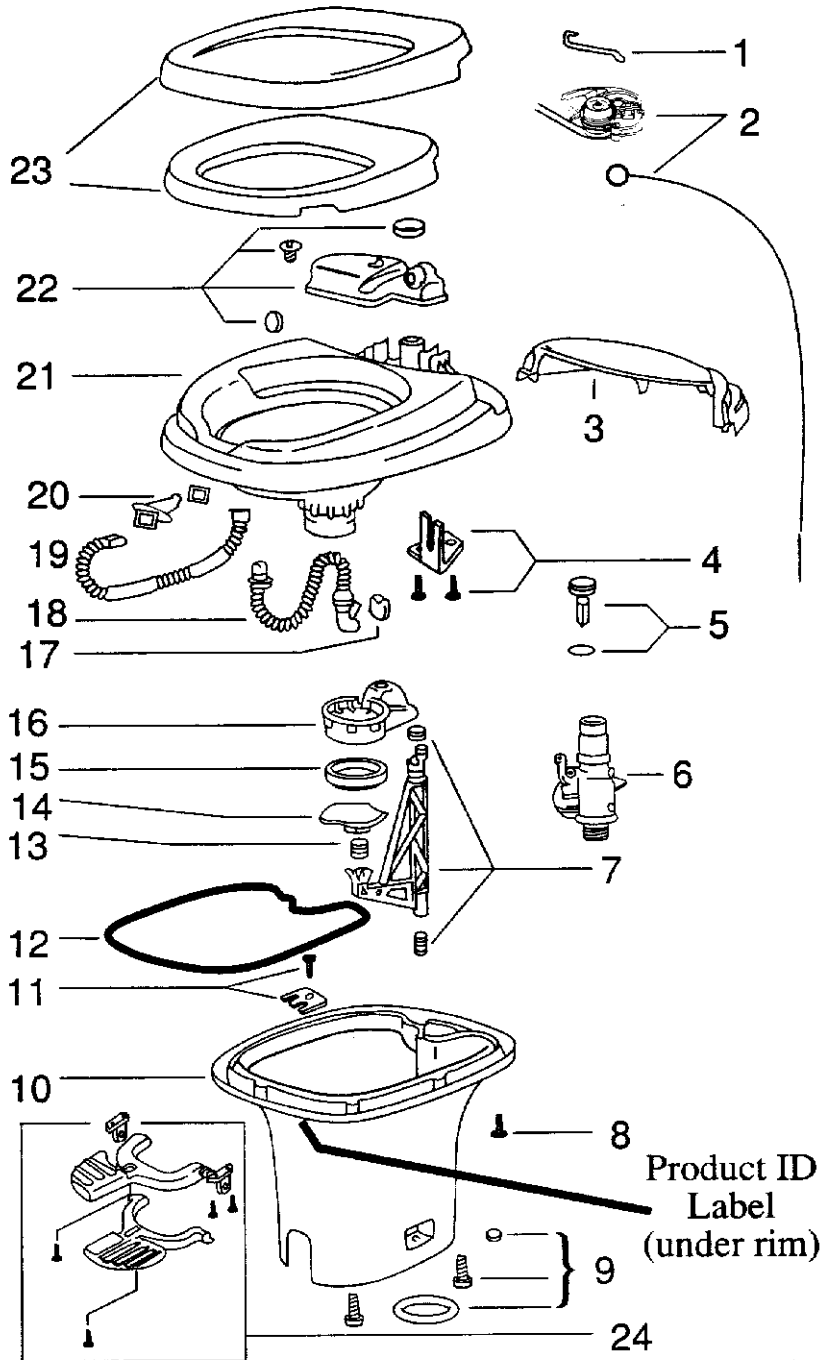

2005 INTERSTATE MOTORHOME

PLUMBING, DRAIN

Toilet

P/N Next Page