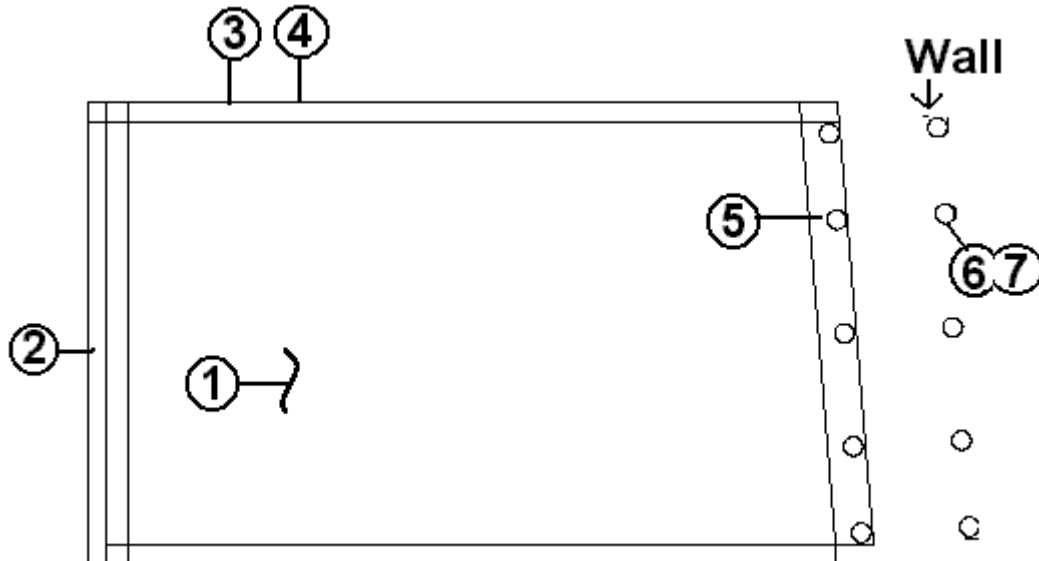

Screen, Galley Closeout

- | | |
|-----------|---------------------------------|
| 998155 | CLOSEOUT, GALLEY, SCREEN SPRING |
| 1. 380079 | SCREEN, GRAY |
| 2. 703386 | VINYL-ASTRO SS MAGNUM STEEL |
| 3. 700021 | HOOK, VELCRO, WHITE |
| 4. 700020 | PILE VELCRO |
| 5. 700005 | EACH FASTENER, CAP |
| 6. 700006 | FASTENER SOCKET |
| 7. 381519 | SCREW STUD |