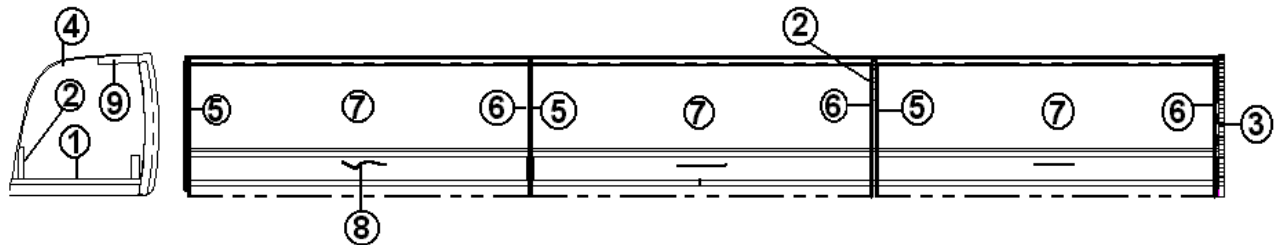

2005 INTERSTATE MOTORHOME

FURNITURE, LOUNGE

Roof Locker, Roadside

966007 ROOFLOCKER ASSEMBLY, R.S.

1. 801478-01	PANEL, CHERRY/WHITE 12MM
2. 801392	PANEL, WHITELINER/WHITELINER
3. 801480-01	PANEL, CHERRY/CHERRY 12MM
4. 801438	PANEL-FROSTY WHITE/RAW
5. 381840-01	HINGE, OVERHEAD SPRING LH #372
6. 381840-02	HINGE, OVERHEAD SPRING RH #372
7. 801493-01	DOOR-RADIUS 12.38"X 31.5"
8. 801477-01	PANEL, CHERRY/WHITE 18MM
9. 801368	PANEL, WHITELINER/WHITELINER
365282	EDGE BANDING- .94" CHERRY
381865	PULL-BAR BRUSH NICKEL