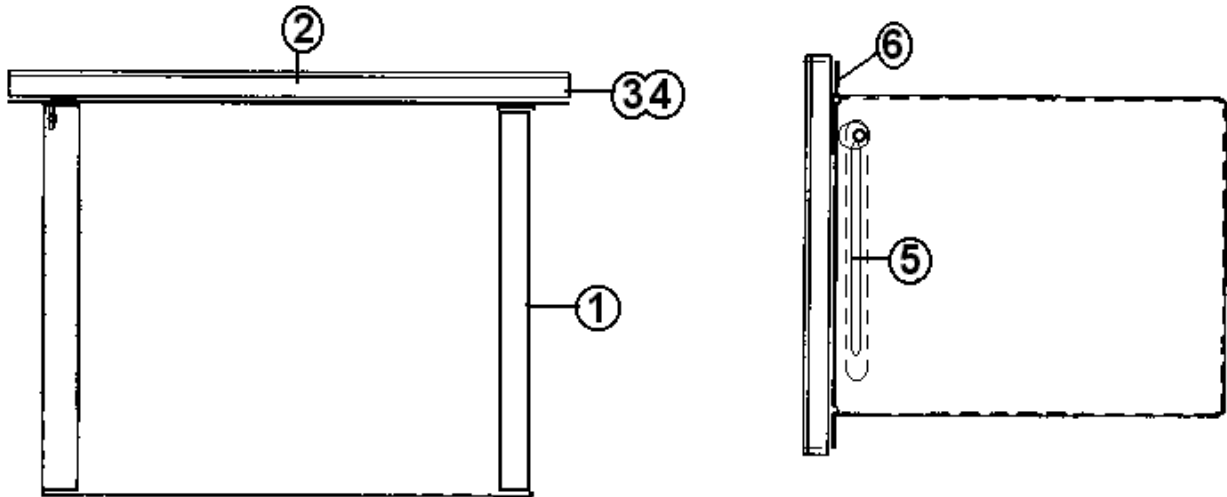

2005 INTERSTATE MOTORHOME

FURNITURE, LAVATORY

Medicine Cabinet

966052	Medicine Cabinet
1. 454198	BOX ASSEMBLY, MEDICINE CABINET
2. 372203-31	MIRROR-SAFETY GLASS 14" X 10"
3. 801392	PANEL, WHITELINER/WHITELINER
4. 365238-04	EDGE BANDING TAPE PVC 5/8" WHITE
5. 380024	ARMS SUPPORT RIGHT HAND
6. 385935-01	HINGE PIVOT ZINC PLATED
7. 381228-01	CATCH GRABBER DOOR C3-803