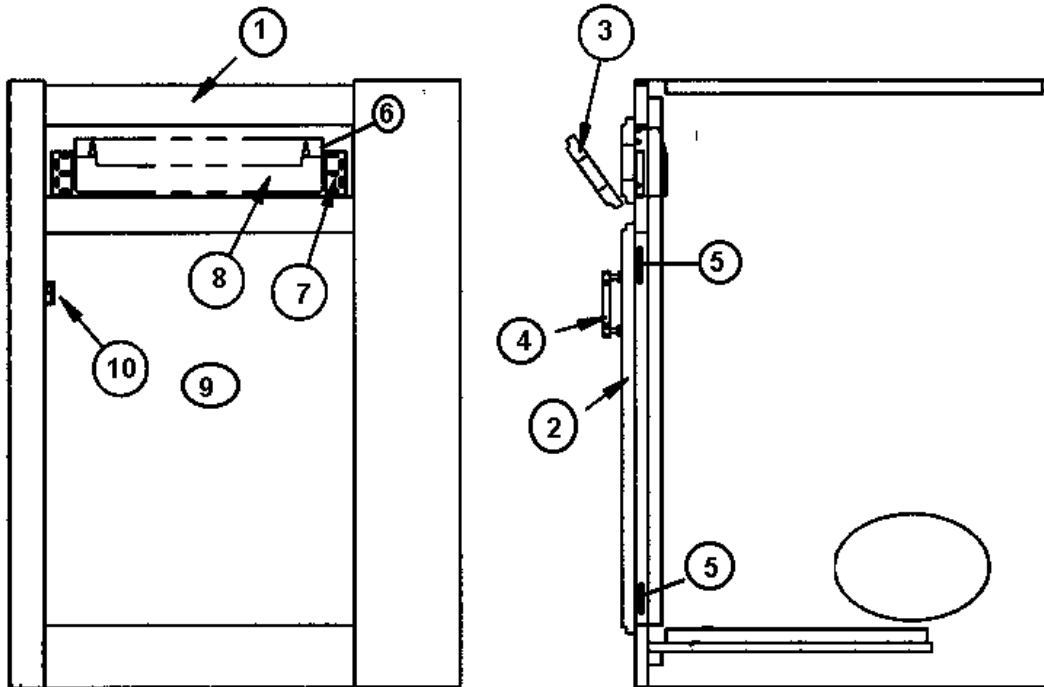

2006 390/396/Sky Deck XL

FURNITURE, GALLEY

Galley, Sink Section 390/396

964855-01	Galley, Sink Section 390/396 XL
1. 964764-003	Face frame, galley sink section
2. 801253-073	Door raised panel, 18.38" x 23.00"
3. 801254-113	Drawer face, 4.75' x 18.38"
4. 381835	HANDLE-CHROME/BRASS
5. 381683	Door hinges
6. 385940	Mirror pull, brass
7. 381685	Scissor hinge, sink tip-out tray
8. 381686	Tray, plastic, 14"
9. 964911	Shelf insert assembly
10. 381228-01	Door grabber catch
601897	SINK COVER-RH-MIDNIGHT
601897-01	SINK COVER-RH-SANDSTONE
601897-02	SINK COVER-RH-EVEREST
602048	SINK COVER, LH-MIDNIGHT
602048-01	SINK COVER, LH-SANDSTONE
602048-02	SINK COVER, LH-EVEREST
381678	SPLASH PROTECTOR GLASS GALLEY
200980-01	Tray, silverware