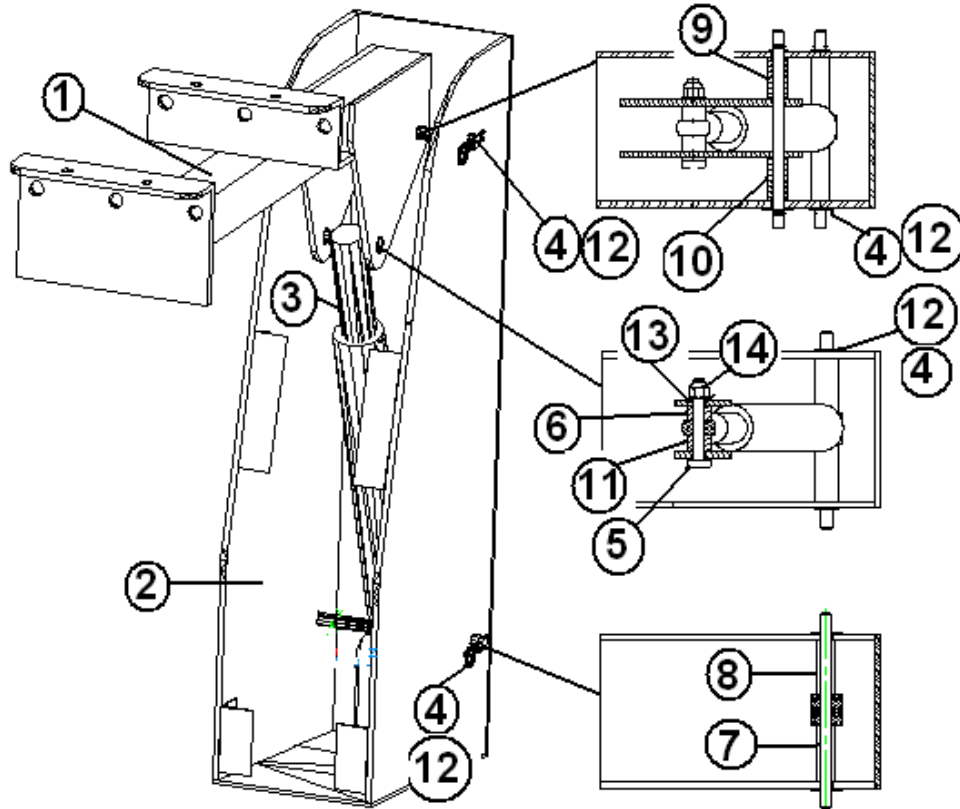

2006 390/396/Sky Deck XL

FURNITURE, SKY DECK ROOF

Safety Rail Power Lift Assembly

1. 454375	Safety Rail Power Lift Assembly
2. 454093	Power lift pivot arm
3. 511734	Power lift motor
4. 345424	CLEVIS PIN-3/8"HEADLESS S.S.
5. 345423	BOLT-SHOULDER .375"X 2.0" S.S.
6. 381821-01	BUSHING-NYLON .468"
7. 381821-06	BUSHING-NYLON 1.875"
8. 381821-05	BUSHING-NYLON 1.75"
9. 381821-03	BUSHING-NYLON 1.35"
10. 381821-04	BUSHING-NYLON 1.4"
11. 381821-02	BUSHING-NYLON .531"
12. 350177	COTTER PIN-S.S.HAIRPIN
13.350176	WASHER-.390 ID SS
14.350174	NUT-NYLOK SS 5/16-18