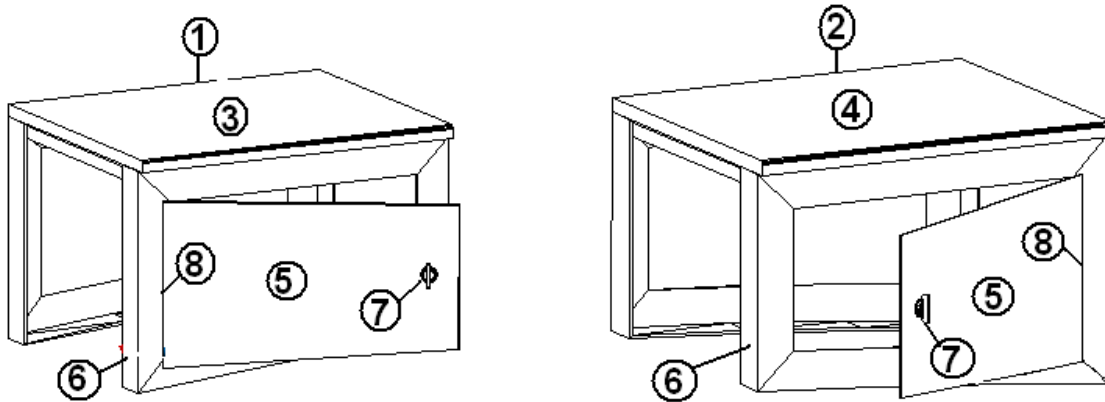

2006 390/396/Sky Deck XL

FURNITURE, SKY DECK ROOF

BBQ Table

1. 454075-01	Assembly, BBQ Table, LH
2. 454074-01	Assembly, BBQ Table, RH
3. 203506	Table top, RH, Blue
3. 203506-01	Table top, RH, red
4. 203505	Table top, LH, blue
4. 203505-01	Table top, LH, red
5. 454333	Door
6. 454334	Frame assembly
7. 381809	Door latch cam
8. 380203-01	Hinge, 2" piano