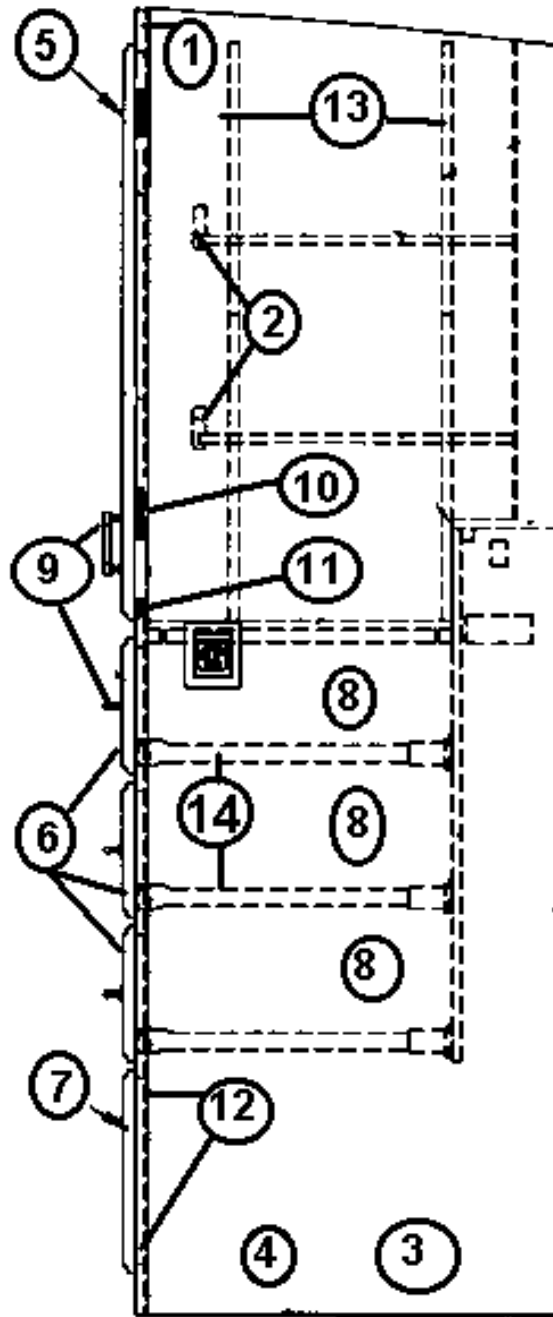

2006 390/396/Sky Deck XL

FURNITURE, BATH

Linen Cabinet, 396

Part Numbers on the Next Page