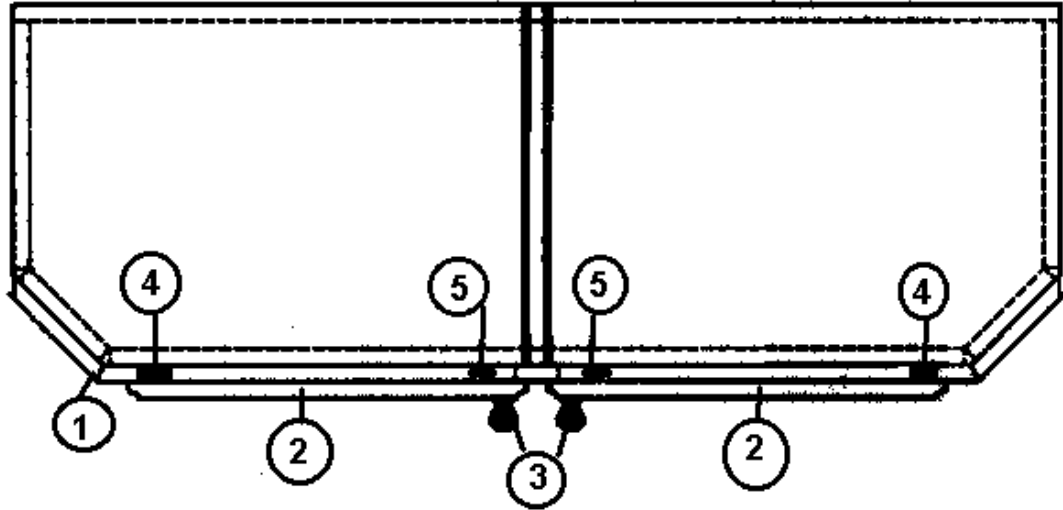

2006 390/396/Sky Deck XL

FURNITURE, GALLEY

Roof Locker, Dinette, 390 Sky Deck

964865-01	Locker Assembly, Dinette
1. 964768-006	Face frame, dinette roof locker
2. 801253-046	Door, raised panel, 18.38" x 11.25"
3. 381835	HANDLE-CHROME/BRASS
4. 381683	Door hinges, hidden
5. 381228-01	Door grabber catch
964767-006	FRAME-MICROWAVE TOPPER