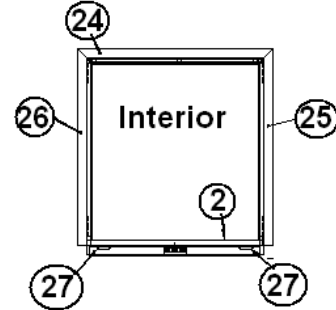

2006 390/396/Sky Deck XL

EXTERIOR SHELL

Wardrobe Slide Out Room

SEE NEXT PAGE FOR P/N