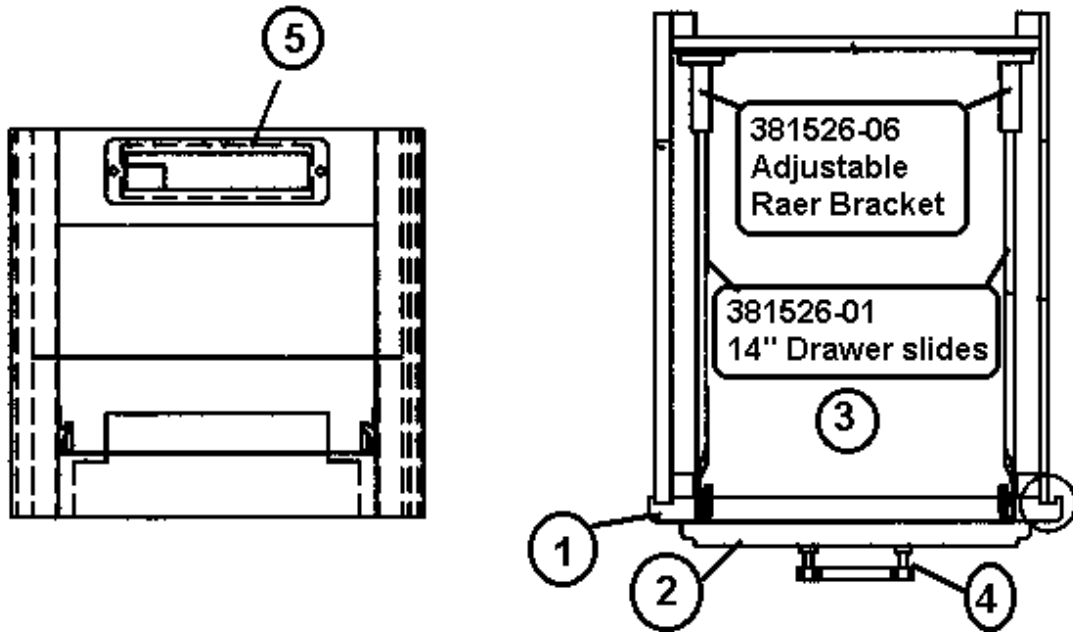

2006 390/396/Sky Deck XL

FURNITURE, CAB/LOUNGE

Cab Cabinet Assembly, 390 Sky Deck

965071-02

1. 965086-006

2. 801254-076

3. 964907-10

4. 381835

5. 203234

381526-01

381526-06

Cab Cabinet Assembly 390/396 XL

Face frame, cab cabinet

Drawer face, 8.00" x 10.50"

Drawer box, 6.00" x 14.00" x 8.50"

HANDLE-CHROME/BRASS

Pop up cup holder, black

DRAWER SLIDE-950-RV 14" 350MM PER

BRACKET ADJUSTABLE REAR 251 (PAIR)