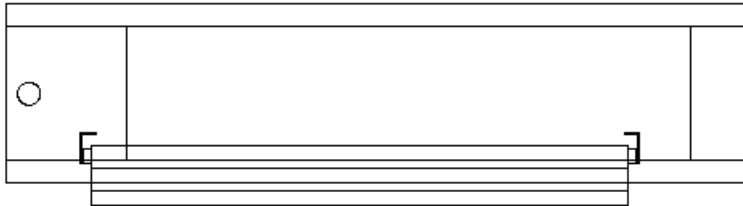

2006 390/396/Sky Deck XL

FURNITURE, CAB/LOUNGE

Cab, Upper Side Panel, Curbside, 390/396

965073	CAB SIDE PANEL ASSY. CS
965066-003	FACE FRAME CAB SIDE, RS, HICKORY
702818	SHADE-KOOL SCREEN BLACK
702988-01	WALL WEAVE 1/8"