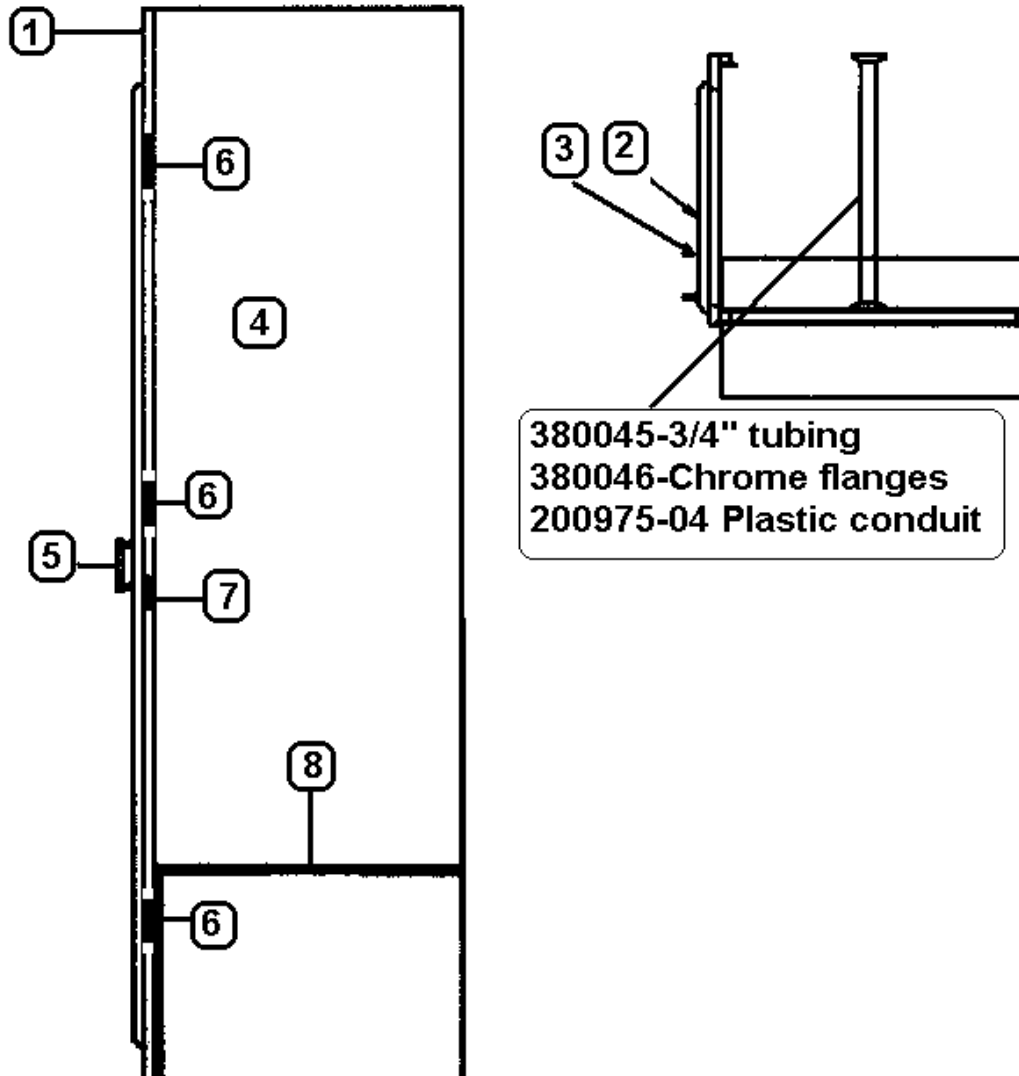

2006 390/396/Sky Deck XL

FURNITURE, BEDROOM

Wardrobe, Curbside, 390

- 964846-01   Wardrobe Assembly, CS Rear-390 XL
1. 964782-003   Face frame, CS closet
  2. 801256-013   Door, frame only, 16.5" x 69.00"
  3. 372210-15   Glass, beveled 13.62" x 32.62"
  4. 381754   Mirror retaining clips, Not Shown
  5. 381835   HANDLE-CHROME/BRASS
  6. 381683   Door hinges, hidden
  7. 381228   Door grabber catch
  8. 701538   Carpet liner, black