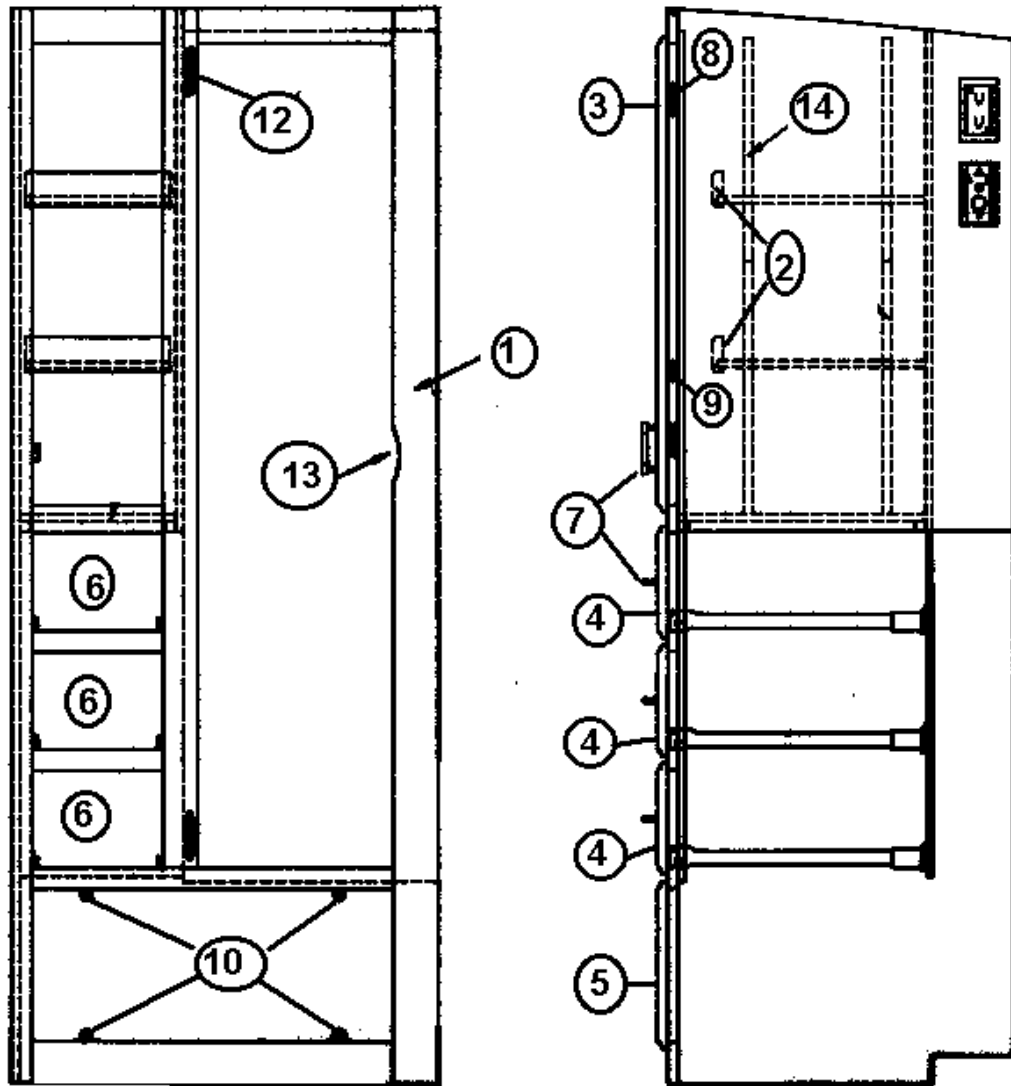

2006 390/396/Sky Deck XL

FURNITURE, BATH

Linen Cabinet, 390 Sky Deck

Part Numbers on the Next Page