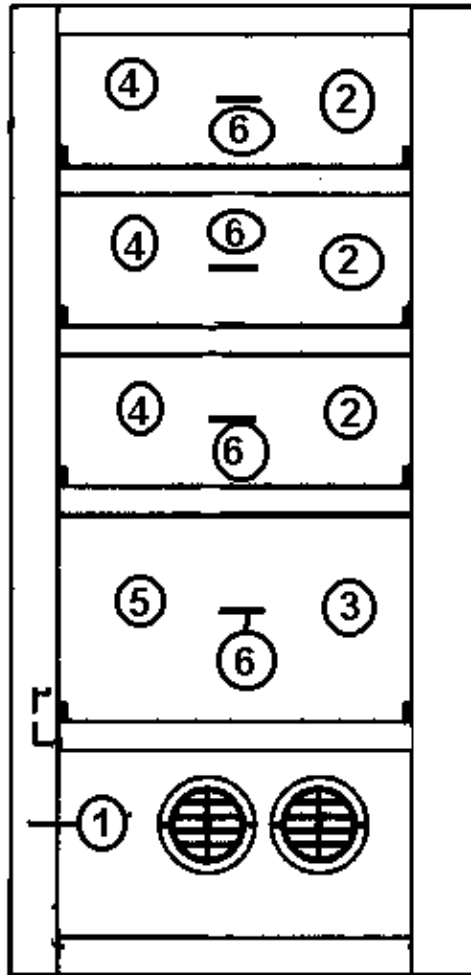

2006 390/396/Sky Deck XL

FURNITURE, BATH

Chest of Drawers, 390

965784	Chest of Drawers, 390 XL
1. 965786-003	Face frame, chest of drawers
2. 964907-05	Drawer box, 6.00" x 18.00" x 18.00"
3. 964909-04	Drawer box, 10.00" x 18.00" x 18.00"
4. 801254-093	Drawer face, 8.00" x 20.00"
5. 801254-103	Drawer face, 12.00" x 20.00"
6. 381835	HANDLE-CHROME/BRASS
7. 381526-03	Drawer slides, 18", not shown
8. 381526-06	Rear drawer slide bracket, not shown