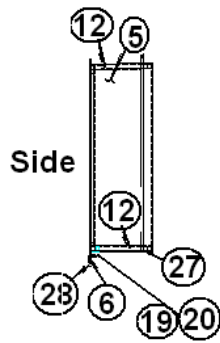

2006 390/396/Sky Deck XL

EXTERIOR SHELL

Wardrobe Slide Out Room

SEE NEXT PAGE FOR P/N