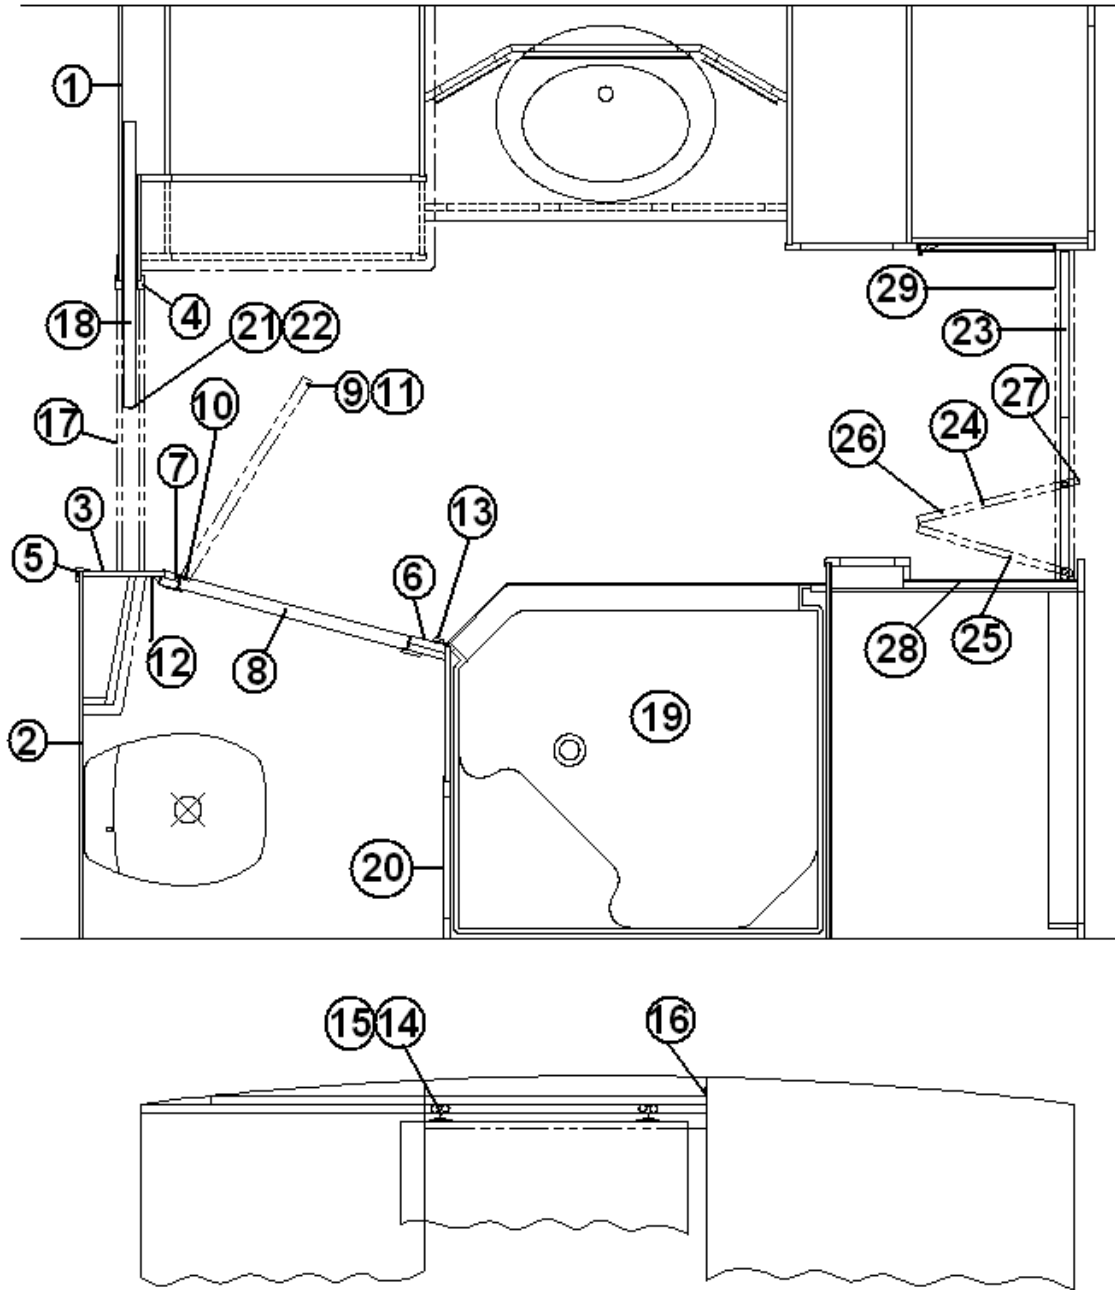

2006 390/396/Sky Deck XL

FURNITURE, BATH

Bath Module, 390

Part Numbers Are On The Next Page