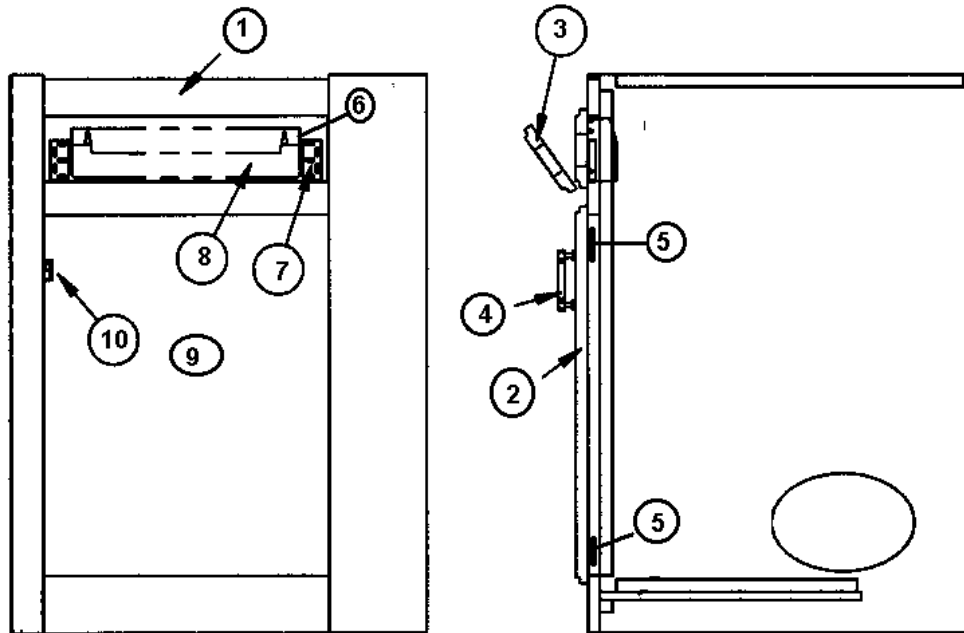

Drawer box, 6.00" x 12.25" x 22.00"

Drawer box, 10.00" x 12.25" x 22.00"

HANDLE-CHROME/BRASS

Drawer slide, 22" pair

Drawer slide, Adjustable rear bracket

2006 390/396/Sky Deck XL

FURNITURE, GALLEY

Galley, Sink Section 390 Sky Deck