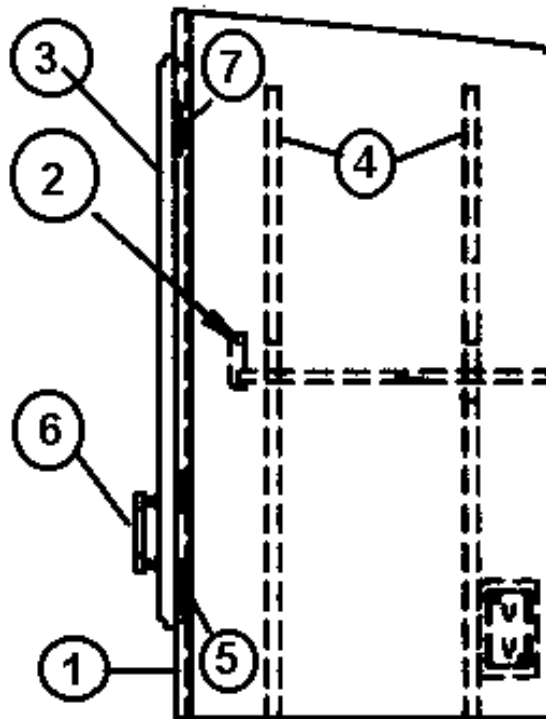

2006 390/396/Sky Deck XL

FURNITURE, BATH

Laundry Cabinet, Upper 390/396

964922-01	Laundry Cabinet, Upper
1. 964904-003	Face frame, laundry cabinet
2. 964834-003	Shelf facer laundry cabinet
3. 801253-113	Door, raised panel, 12.75" x 27.00'
4. 381527	Speedy shelf strips
5. 381228-01	Door grabber catch
6. 381835	HANDLE-CHROME/BRASS
7. 381683	Door hinges, hidden
8. 800573-003	Molding, door edge, 1 3/32" x 80"