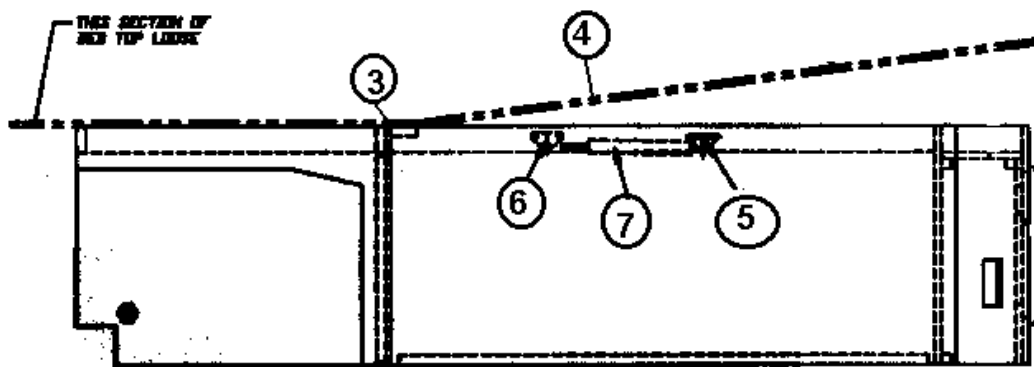

2006 390/396/Sky Deck XL

FURNITURE, BEDROOM

Bed, 390 Sky Deck

Part Numbers On The Next Page

2006 390/396/Sky Deck XL

FURNITURE, BEDROOM

Bed, 390 Sky Deck

965172-01	Bed Assembly, 390/396
1. 800254-056	Drawer face, 12" x 21.50"
2. 800254-026	Drawer face, 12" x 14.25"
3. 381836	HINGE-BRITE BRASS
4. 965180	Bed top assembly
5. 381262	Bracket, prop, w/ball, straight
6. 381263	Bracket, prop, w/ball, angled
7. 381549	Gas spring, 150 lbs.
385940	Mirror pull, brass
380203-01	HINGE PIANO 1/8" PIN
381228-01	CATCH GRABBER DOOR
365265-01	EDGEBANDING-5/8" NORTHERN OAK
114690	ANGLE BED CORNER
965605-03	Headboard Assembly, designated color scheme
371387	MIRROR HEADBOARD 10VG W/BEVEL
700811	BUTTON CAP, HANDY #36
700813	BUTTON, NAIL BOTTOM