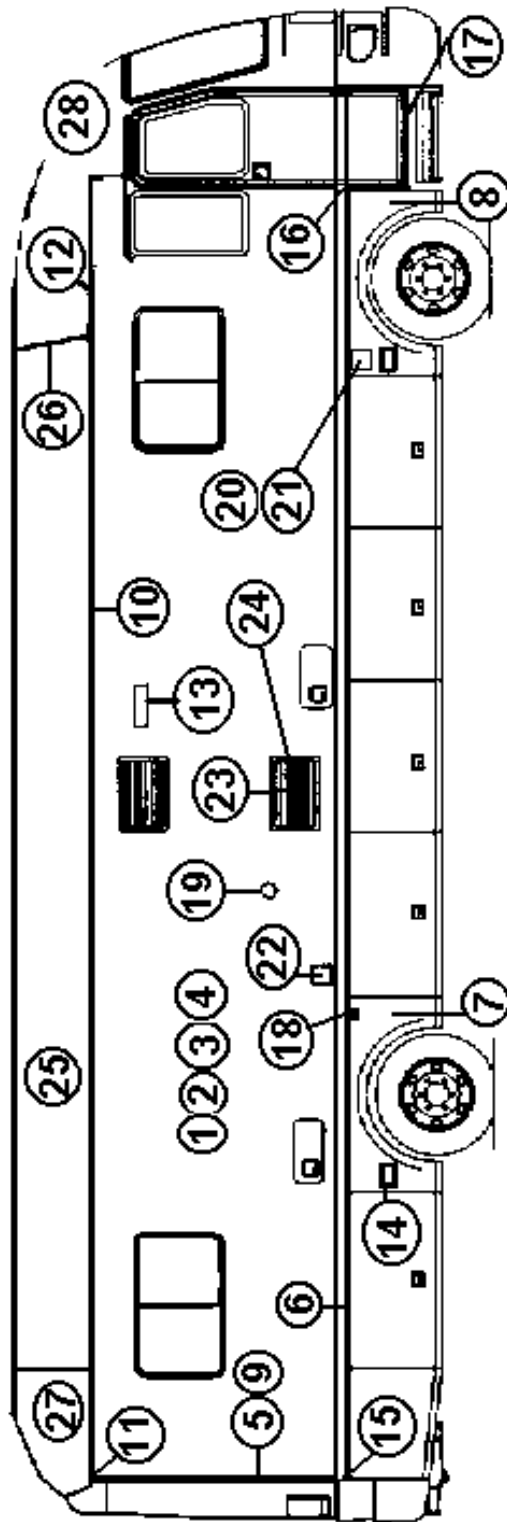

2006 390/396/Sky Deck XL

EXTERIOR SHELL

Wall, Curbside 390 Sky Deck