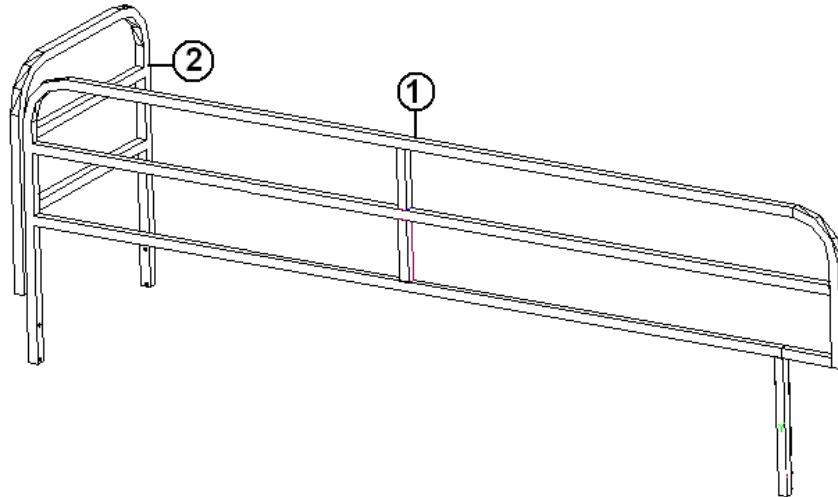

Round handle pull

386158

Fire escape ladder label

2006 390/396/Sky Deck XL

FURNITURE, SKY DECK ROOF

Safety Rail, Hatch

- | | |
|-----------|-------------------|
| 1. 454354 | Safety rail, side |
| 2. 454355 | Safety rail, end |
| 381811 | Hinge, aluminum |