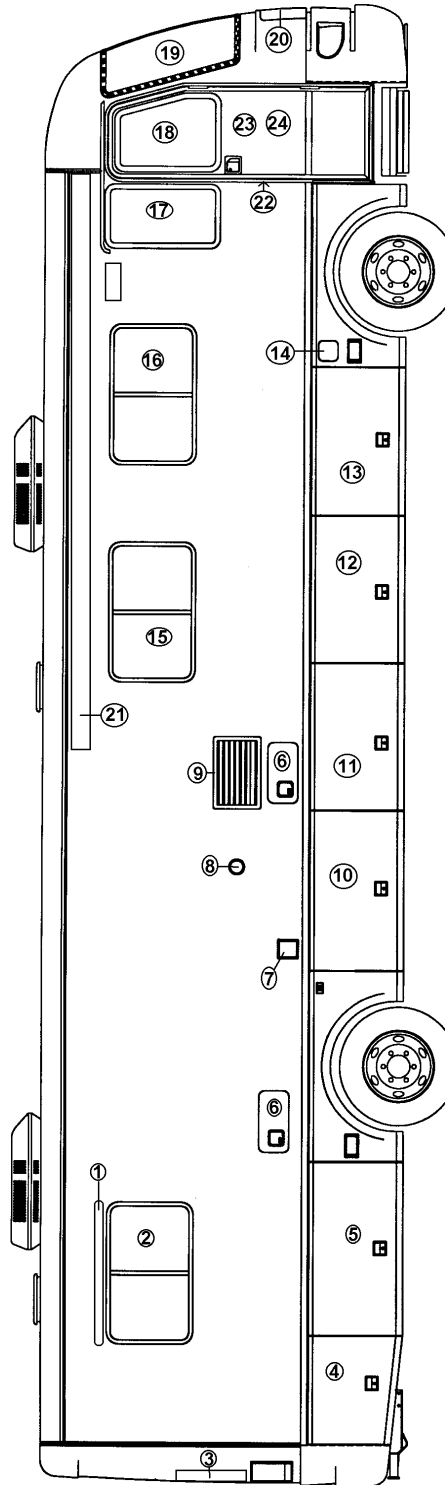

2006 390/396/Sky Deck XL

DOORS/WINDOWS/AWNINGS

Curbside Wall, 390

See next page for P/N