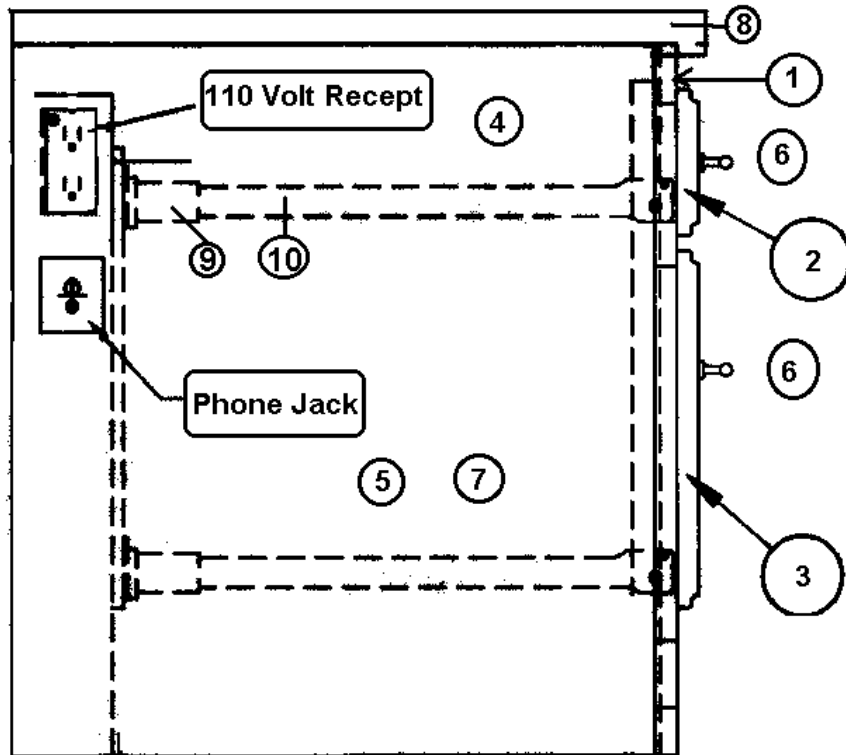

2006 390/396/Sky Deck XL

FURNITURE, CAB/LOUNGE

End table, 390/396

965083-04	End table assembly, 390/396 XL
1. 965084-003	Face frame, End Table
2. 801254-163	Drawer face, 4.75" x 14.25
3. 801254-023	Drawer face, 12.00" x 14.25"
4. 964906-15	Drawer box, 12.25" x 18.00" x 2.75"
5. 964909-03	Drawer box, 12.25" x 18.00" x 10.75"
6. 381835	HANDLE-CHROME/BRASS
7. 114961	Hanger, file folder, Not shown
8. 601924	Top, end table, Corian, Midnight
8. 601924-01	Top, end table, Corian, Sandstone
8. 601924-02	Top, end table, Corian, Everest
9. 381526-03	Drawer slide, 18"
9. 381526-03	Drawer slide, 18"
10. 381526-06	Bracket, adjustable, rear
601903	SHELF ASSY-FLIP, MIDNIGHT
601903-01	SHELF ASSY-FLIP, SANDSTONE
601903-02	SHELF ASSY-FLIP, EVEREST