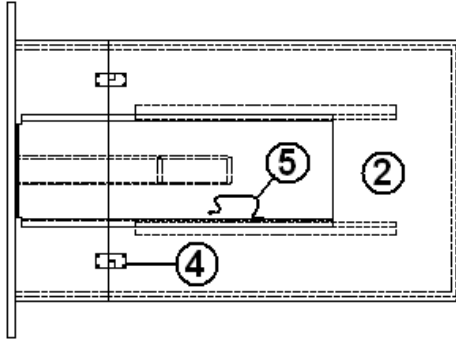

2006 390/396/Sky Deck XL

FURNITURE, GALLEY

Dinette Table, 390/396

- | | |
|--------------|--------------------------------|
| 1. 453807 | BRACKET-DINETTE TABLE |
| 2. 601915 | TOP, DINETTE CORIAN, MIDNIGHT |
| 2. 601915-01 | TOP, DINETTE CORIAN, SANDSTONE |
| 2. 601915-02 | TOP, DINETTE CORIAN, EVEREST |
| 3. 381228-01 | CATCH GRABBER DOOR |
| 4. 381857 | ALIGNER-TABLE #TT0103 (PR) |
| 5. 381065-10 | 10" CABLE SUPPORT |