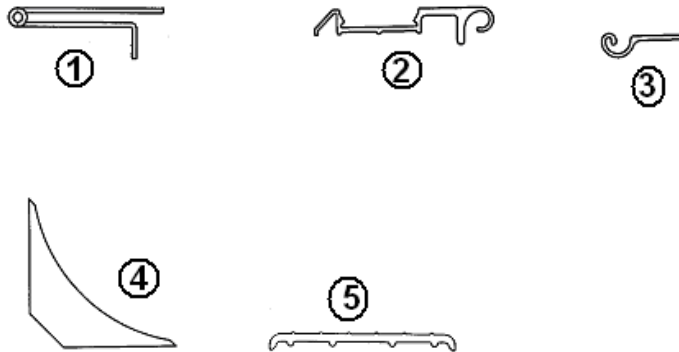

2006 390/396/Sky Deck XL

HARDWARE

Compartment Door

1. 381650 Hinge, lower (Used on short doors below slide outs)
  2. 114864 Hinge, lower compartment, body side
  3. 114863 Hinge, lower door side
  4. 203184 Corner trim Lower compartment Black plastic
  5. 114869 Extrusion, threshold lower compartment
2. 381662 S-HOOK STD
   381661 CHAIN, SASH
   114822 DRIP COMPARTMENT DOOR

Slide Out Tray/Power Cord Retractor

1. 381674 Slide 42", slide out tray
   381674-01 Trim, "U" channel, 48", for slide
   *511496 Retractor, power cord
   *512113 Retractor, power cord
   203228 Tub, power cord storage
   *Replaced by 512113 during model year

Door, Front Fender

1. 203218 DOOR, FRONT FENDER ACCESS
   381672 BRACKET SL 503HP
   381673 BRACKET SL 66P3-1
   380203-01 PIANO HINGE 1/8" PIN CLEAR ANODIZED