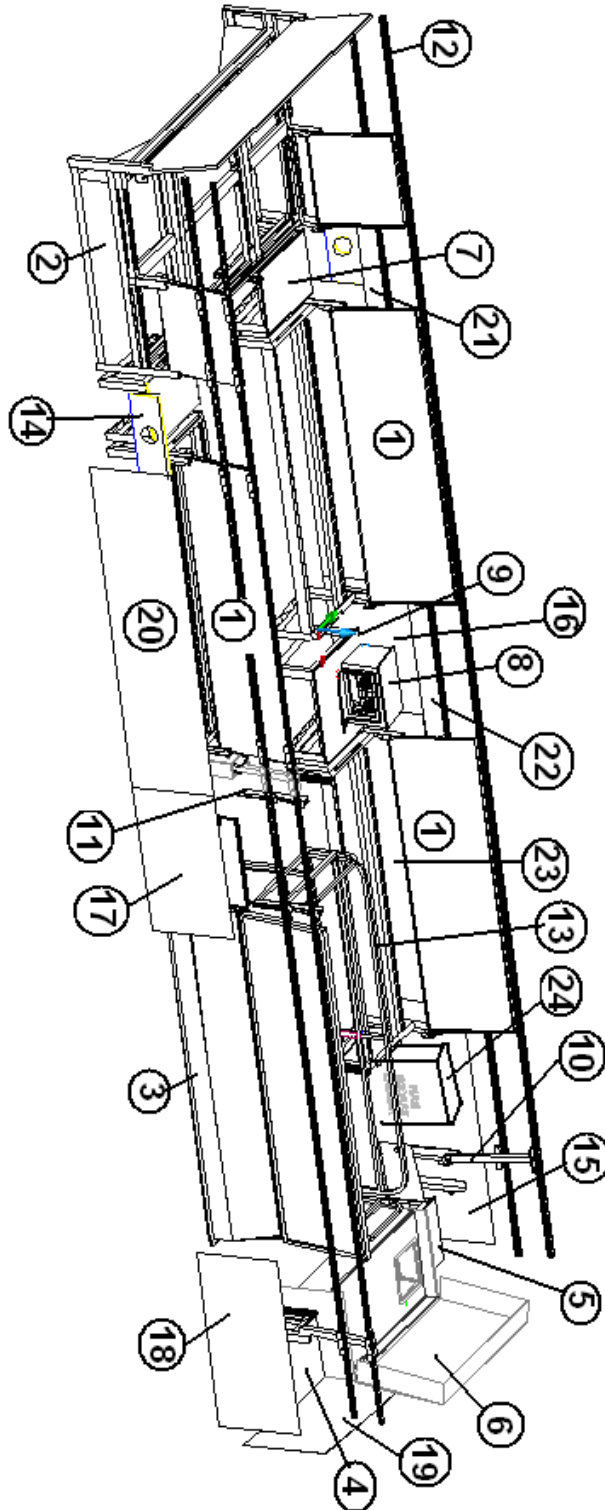

2006 390/396/Sky Deck XL

FURNITURE, SKY DECK ROOF

Roof Furniture Assemblies

Assembly Numbers on Next Page