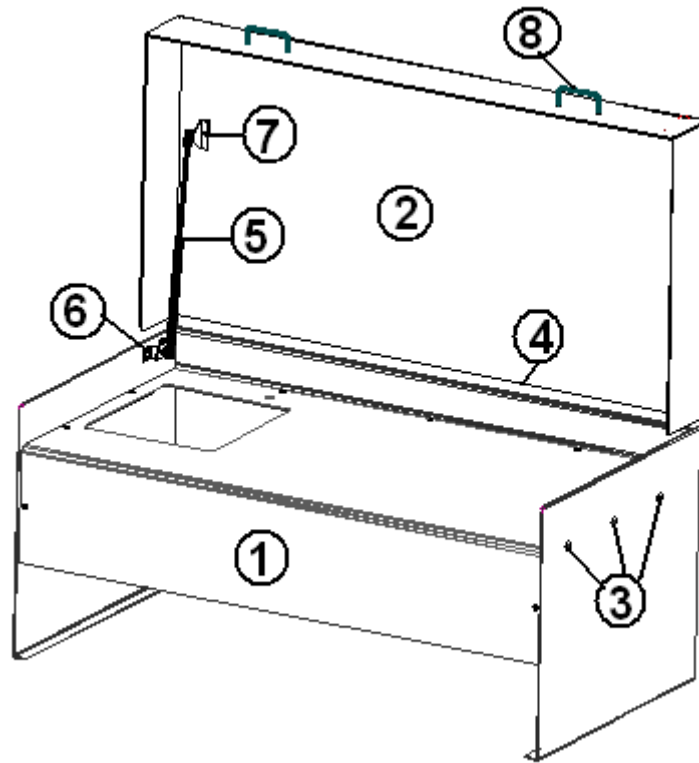

2006 390/396/Sky Deck XL

FURNITURE, SKY DECK ROOF

Grille/BBQ Table

454060-01	GRILLE ASSY-BBQ
1. 454350	BBQ Frame
2. 452351	BBQ Lid
3. 90221A114	Nylon Tree rivets
4. 380203-01	Hinge, stainless steel, 2" continuous
5. 381569-05	Spring piston, 30 lbs.
6. 381673	Lower bracket
7. 381672	Upper bracket
8. 381825-01	Handle, pull
203080-01	Trim strip, white, 1.75" x 23.25"
381894	CHAIN-WHITE POLYCOATED .19"
381895	C CONNECTOR-THREADED CHAIN