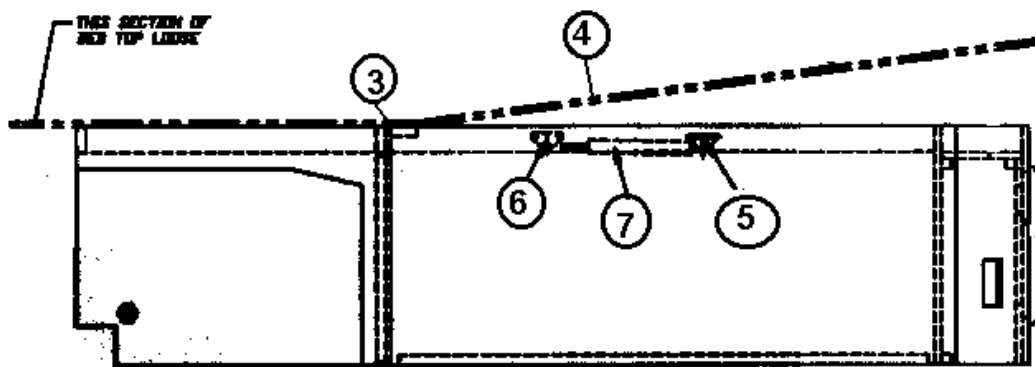

2006 390/396/Sky Deck XL

FURNITURE, BEDROOM

Bed Assembly, 390/396

Part Numbers On The Next Page