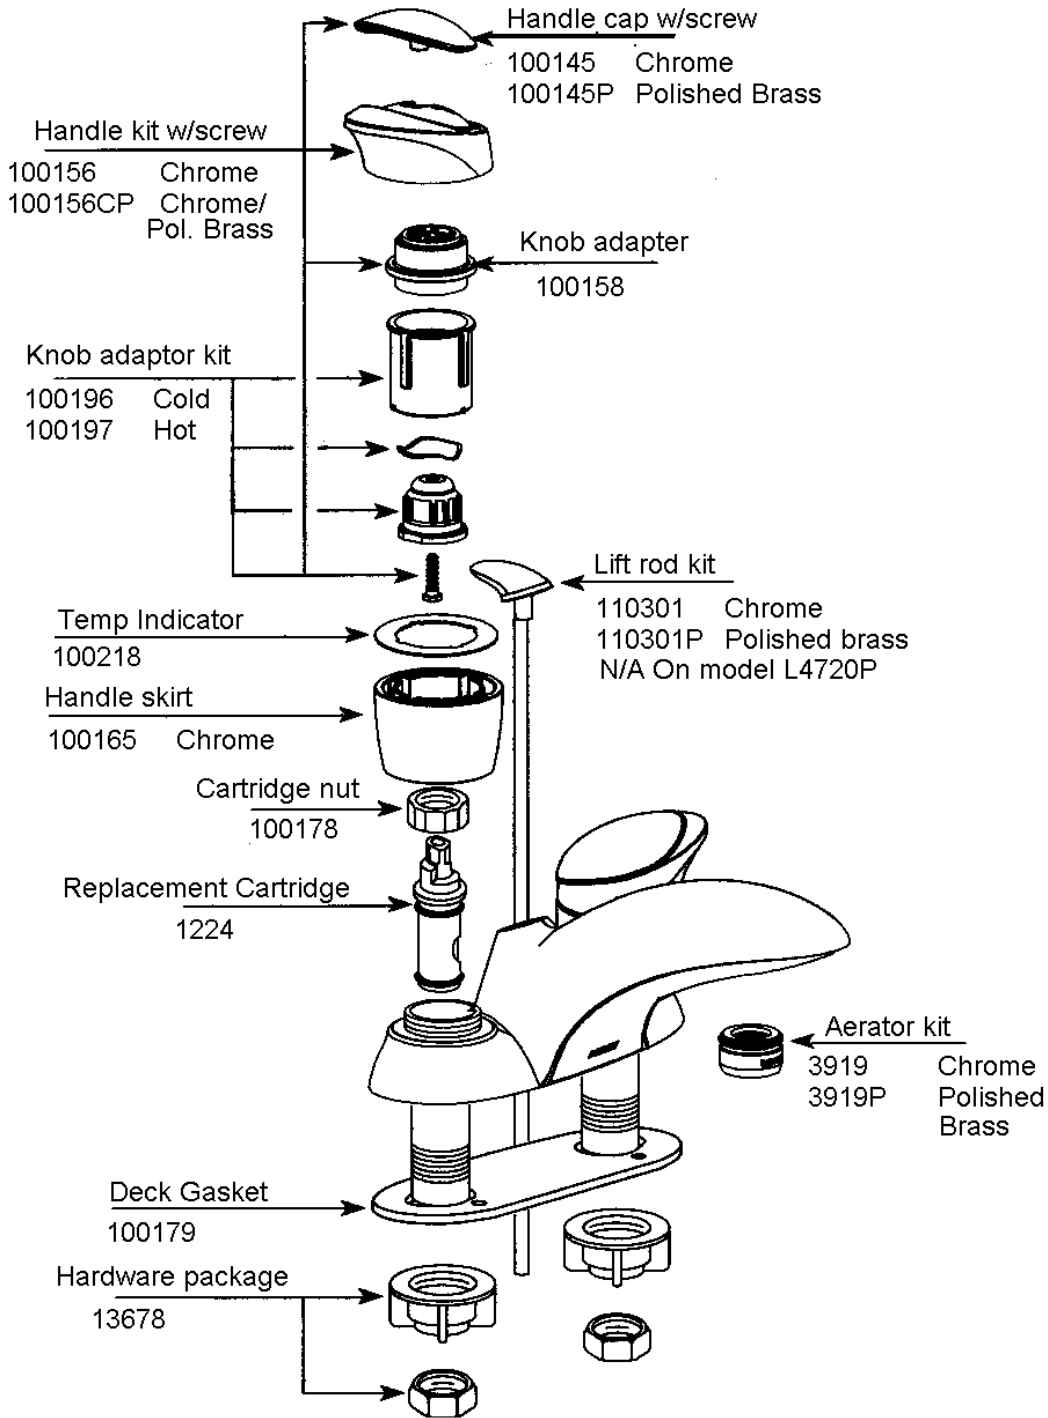

2006 390/396/Sky Deck XL

PLUMBING, FRESH WATER

Faucet, Lavatory, Sky Deck

601892

FAUCET MOEN VELETTA LAVY CHROME