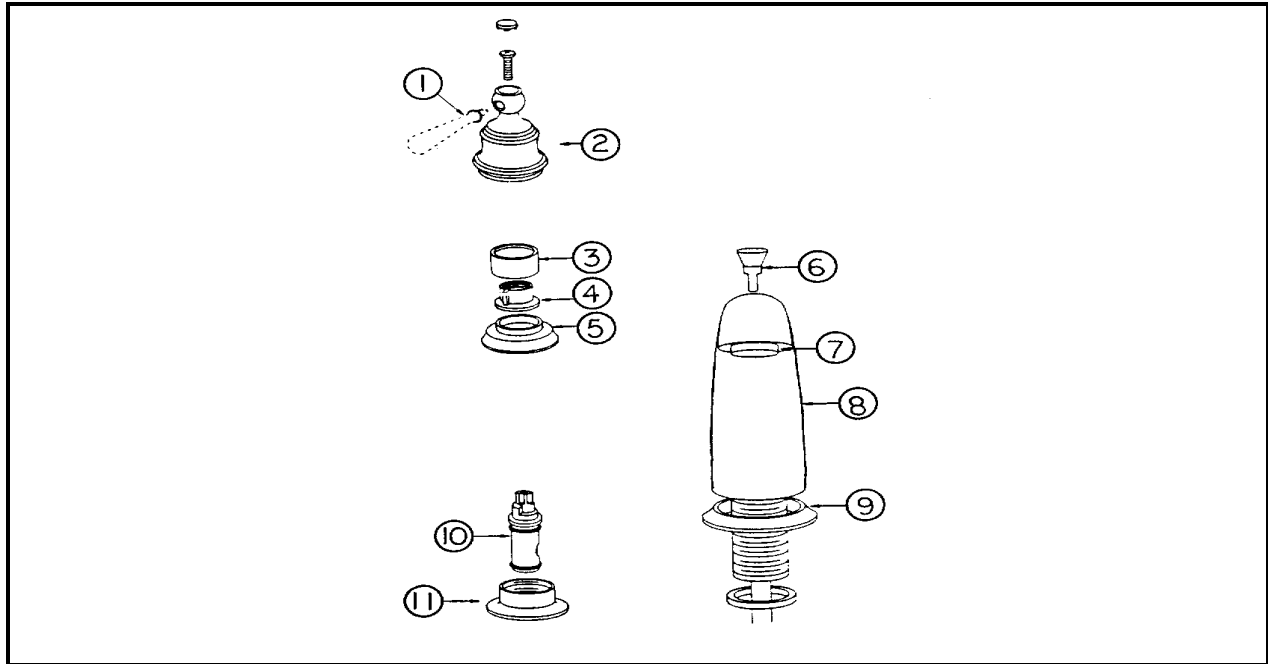

2006 390/396/Sky Deck XL

PLUMBING, FRESH WATER

Faucet, Lavatory 390/396

- *690421 Faucet, lavatory, brass, Moen #5951P
- *690421-01 Faucet, handles, brass, Moen
1. 690421-01 Handles, Moen (separate from faucet)
2. 690421-100 Hub, lever handle, hot, Moen #5951P
- 2a. 690421-101 Hub, lever handle, cold, Moen #5951P
3. 690421-102 Handle adapter kit, Moen #5951P
4. 690421-104 Lift rod and knob, Moen #5951P
5. 690421-105 Flowrator aerator, Moen #5951P
6. 690421-106 Spout kit, Moen faucet #5951P
7. 690421-107 Escutcheon, spout, Moen #5951P
8. 690421-108 Cartridge, Moen faucet #5951P
9. 690421-109 Handle escutcheon, Moen #5159P

*Replaced during model year by Delta Faucets and handles

- 602085 Faucet, Lavatory, Delta
- 602085-01 Faucet Handle bases, Lavatory, Delta
- 602085-02 Faucet Handle inserts Lavatory, Delta