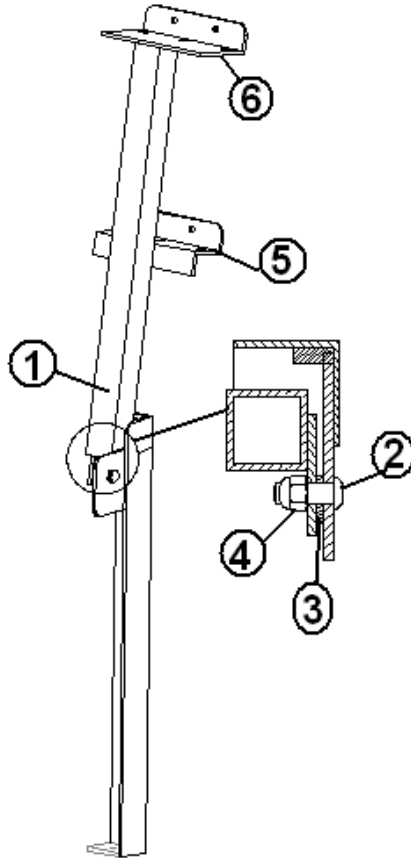

2006 390/396/Sky Deck XL

FURNITURE, SKY DECK ROOF

Safety Rail Stanchion

1. 454374-01	Safety rail stanchion
2. 345420	3/8" x 1 1/4", S.S. shoulder bolt
3. 300138	3/8" ID nylon flat washer
4. 350174	5/16" x 18 S.S. Nylon Lock nut
5. 454342-02	Mounting plate
6. 454344	Mounting plate