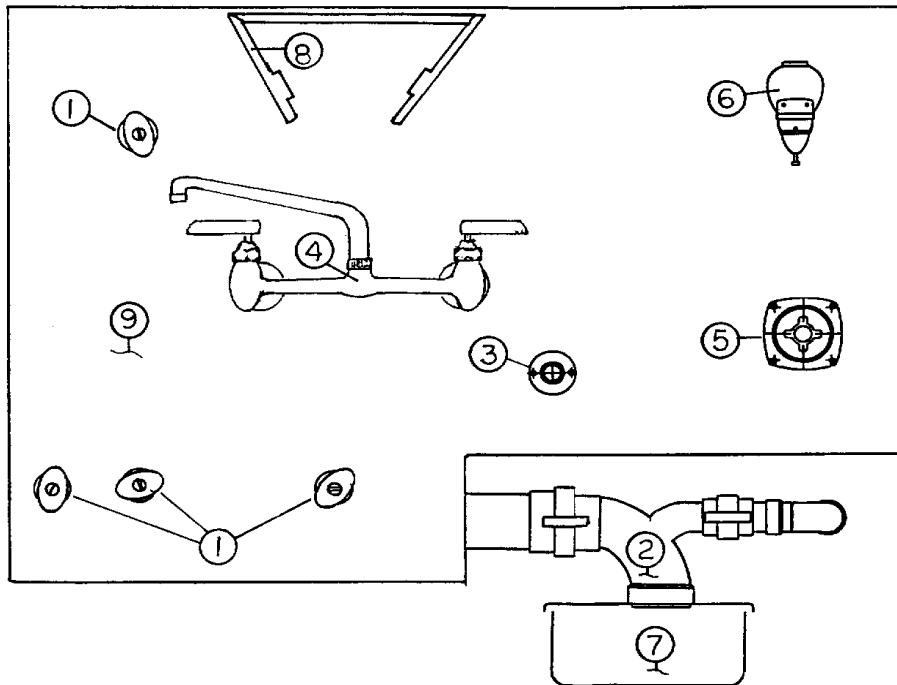

2006 390/396/Sky Deck XL

PLUMBING, DRAIN

Utility Compartment

1. 601698-22 Shut-off, 1/2 barb x 1/2 barb
2. 601482 Dump valves, includes gray and black w/drop out
3. 601786 Water hook up, black water flush
4. 601742 Faucet, BK, heavy duty
5. 601392-05 City water hook up w/ regulator
6. 381651 Dispenser, liquid soap
7. 203201 Pan, sewer hose storage
8. 203035 Holder, paper towel
- 511045-02 Hatch, electrical, polar white
10. 381435 HATCH, ACCESS COVER, 4" WHITE
- 381463-02 Cover access hatch, sewer hose, black, 5"
- 385931-01 Decal sheet, all panel decals
- 690264-03 PLUMBING FLASHING V-2049-1 WHITE
14. 701538 Carpet, Black Velour
15. 511605 Exterior water pump switch
- 195329-240 SEWER HOSE ADAPTOR
- 340084-52 CLAMP, HOSE SAE #52