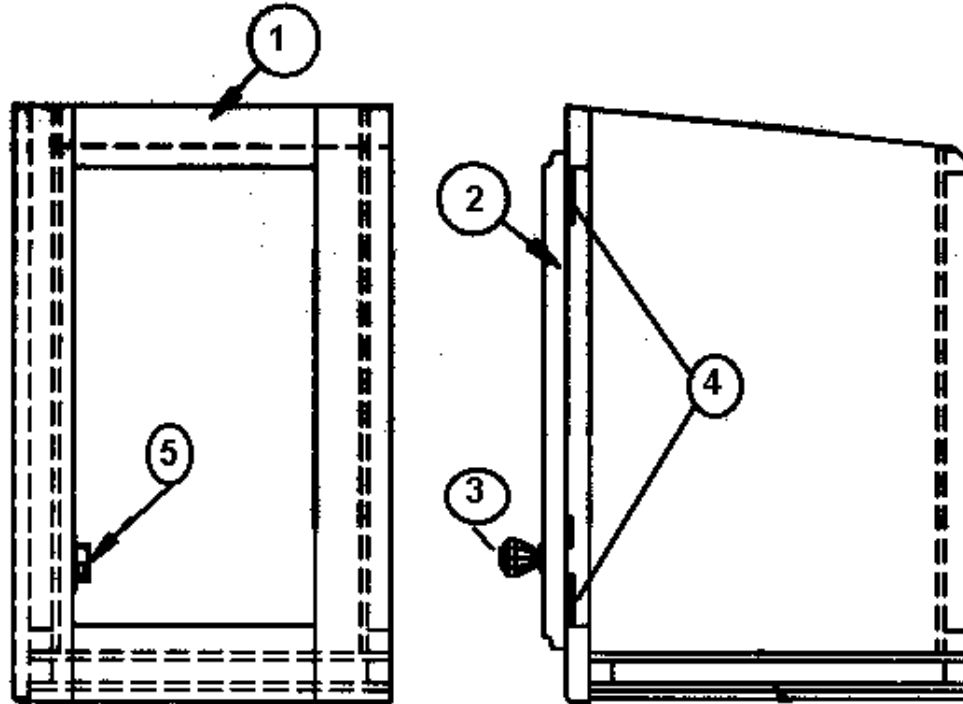

2006 390/396/Sky Deck XL

FURNITURE, GALLEY

Roof Locker, Dinette RH, 390/396

964866	Locker Assembly, Dinette RH, 390/396
1. 964787-003	Face frame, dinette overhead
2. 801253-013	Door, raised panel, 9.00" x 16.25"
3. 381835	HANDLE-CHROME/BRASS
4. 381683	Door hinges
5. 381228-01	Door grabber catch