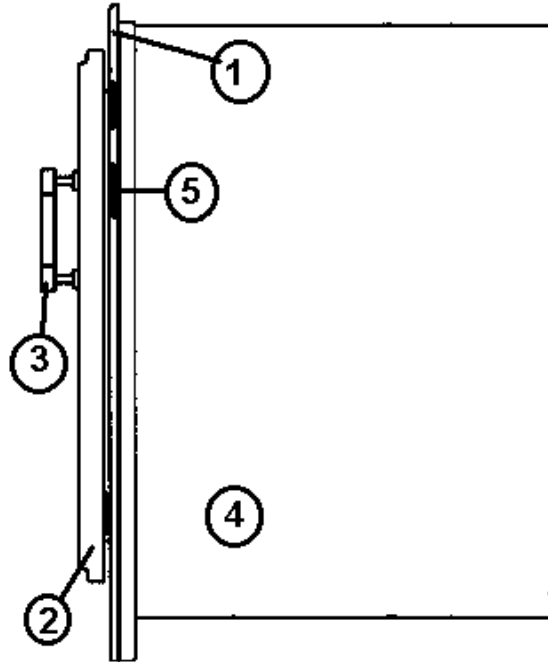

2006 390/396/Sky Deck XL

FURNITURE, BATH

Storage Cabinet, Stool Room, 390 Sky Deck

964867-01	Storage Cabinet, Stool Room
1. 964791-006	Face frame, water closet
2. 801253-036	Door, raised panel, 14.50" x 16.25"
3. 381835	HANDLE-CHROME/BRASS
4. 381683	Door hinges, hidden
5. 381228-01	Door grabber catch
381688	RUBBER BUMP ON
964826-003	STILE-MIRROR TOP TRIM