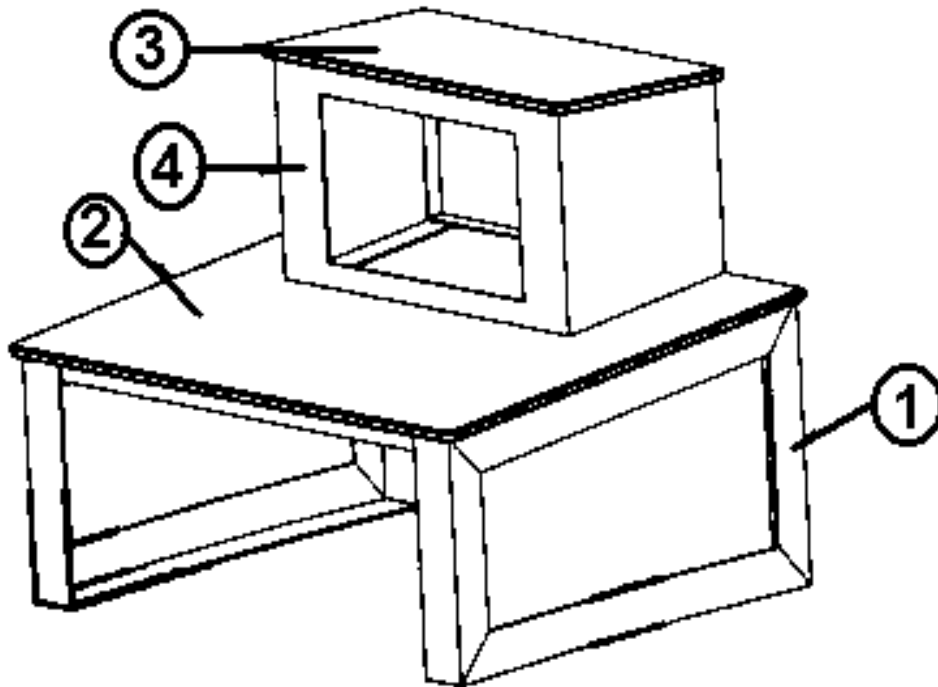

2006 390/396/Sky Deck XL

FURNITURE, SKY DECK ROOF

Radio Table

454087-01	Assembly, Radio Table
1. 454347-01	Assembly, radio table frame
2. 203501	Lower top, blue
2. 203501-01	Lower top, red
3. 203500	Upper top, blue
3. 203500-01	Upper top, red
4. 454293-01	Assembly, radio box
345336-07	CAP SCREW HX HD 1/4-20 XX .75"
300072-08	LOCK WASHER
300111-25	WASHER, FLAT 1/4 INCH
365001	TAPE DOUBLE COATED FOAM