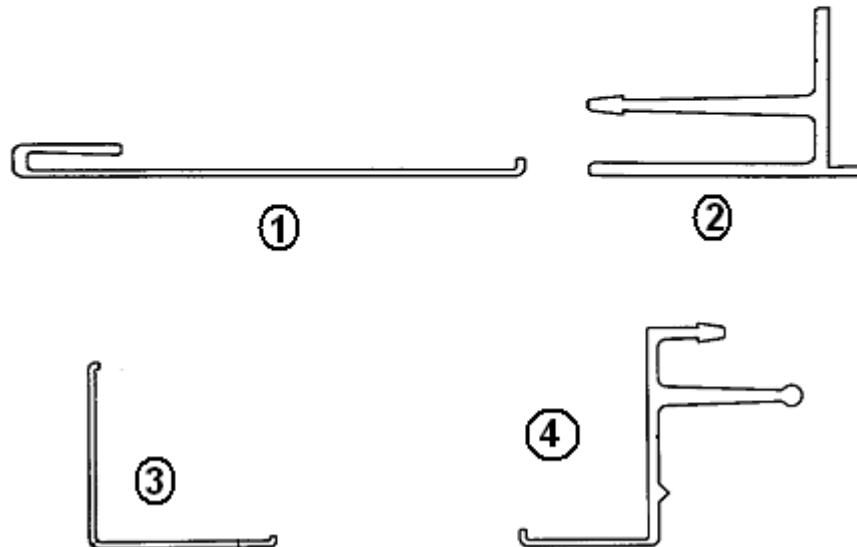

2006 390/396/Sky Deck XL

EXTERIOR SHELL

Slide-out Extrusion

1. 114771	Extrusion, slide out
2. 114770	Extrusion, slide, trim out box(fits behind 1.
3. 114768	Extrusion, slide out
4.114726	Extrusion, slide corner trim out frame

Item 1 is slotted to allow adjustment to the sidewall Cutout. Fitting will be required.