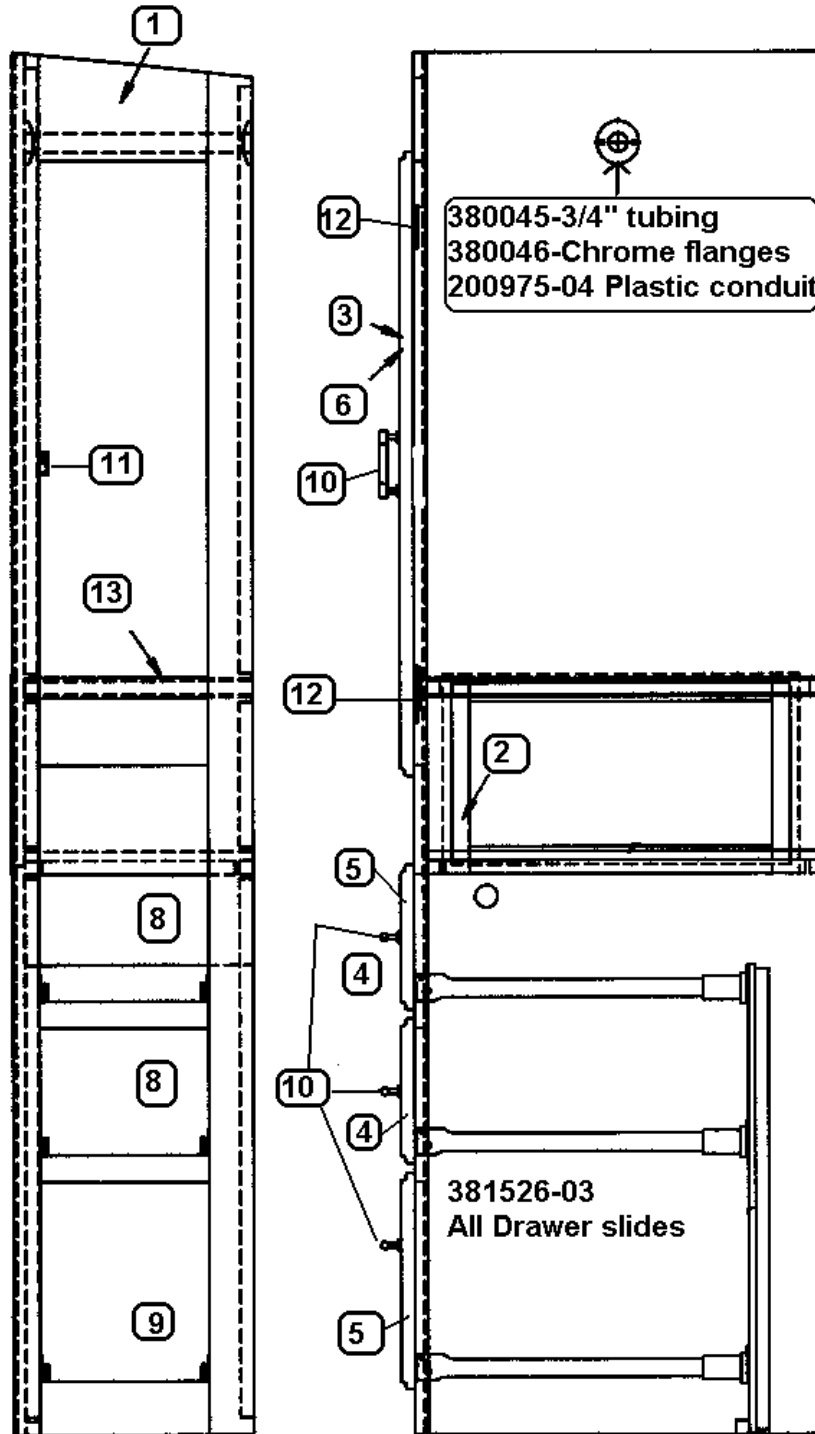

2006 390/396/Sky Deck XL

FURNITURE, BEDROOM

Wardrobe, Roadside, 390 Sky Deck

Part Numbers on the Next Page