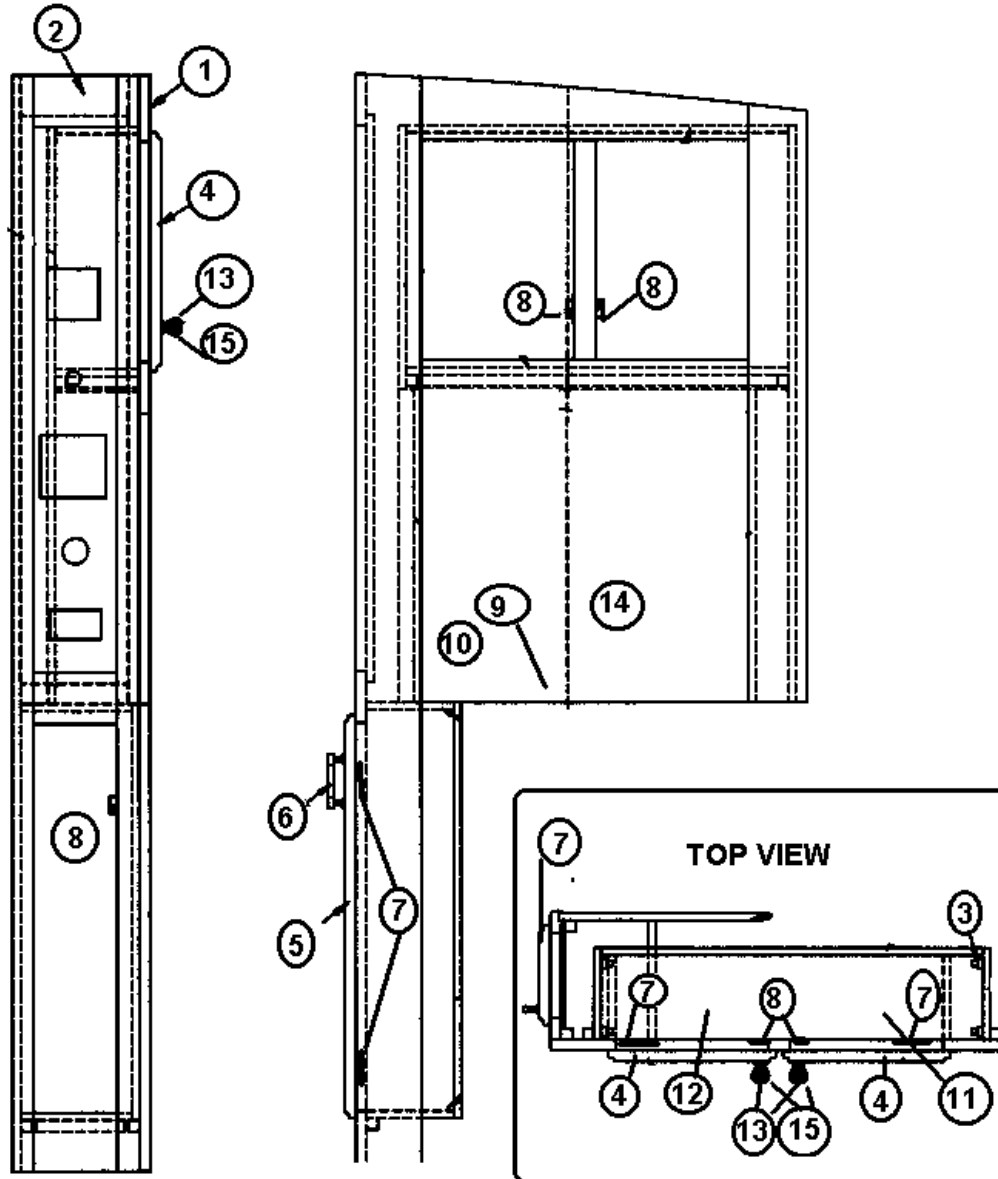

2006 390/396/Sky Deck XL

FURNITURE, GALLEY

Galley Spice Cabinet, 390/396

Part Numbers On the Next Page