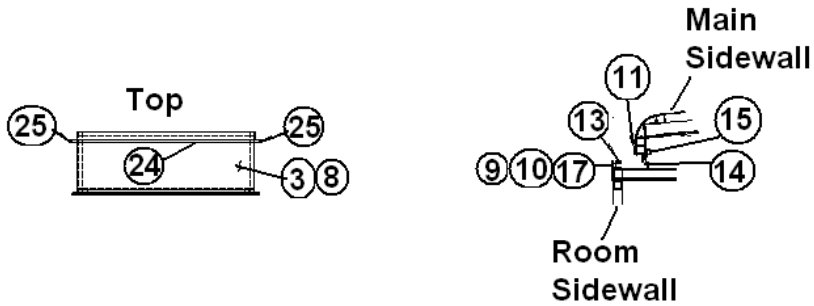

2006 390/396/Sky Deck XL

EXTERIOR SHELL

Wardrobe Slide Out Room

SEE NEXT PAGE FOR P/N