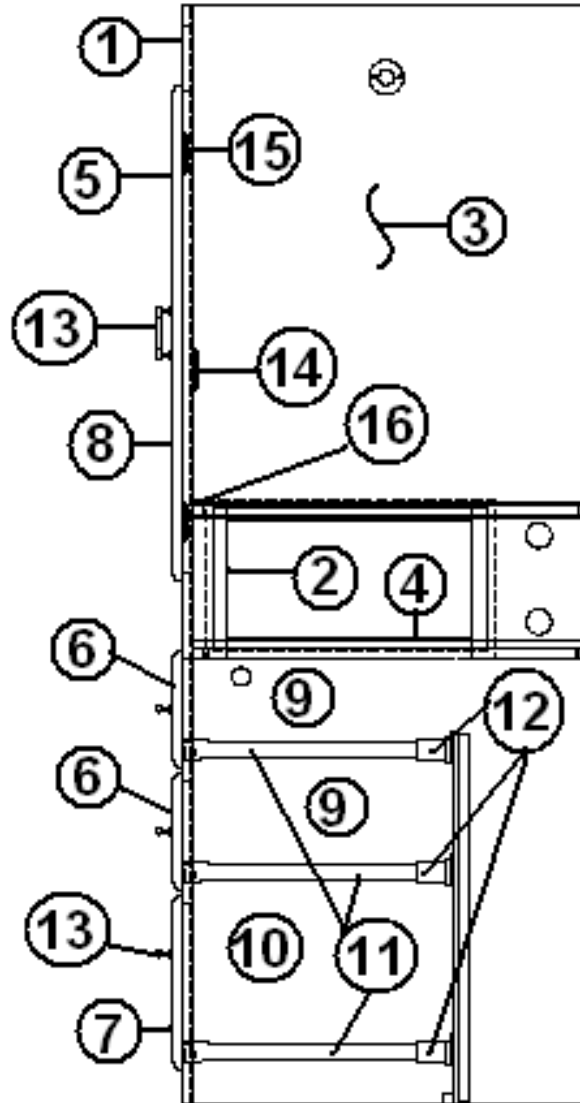

2006 390/396/Sky Deck XL

FURNITURE, BEDROOM

Wardrobe, Roadside, 396

Part Numbers Are on the Next Page