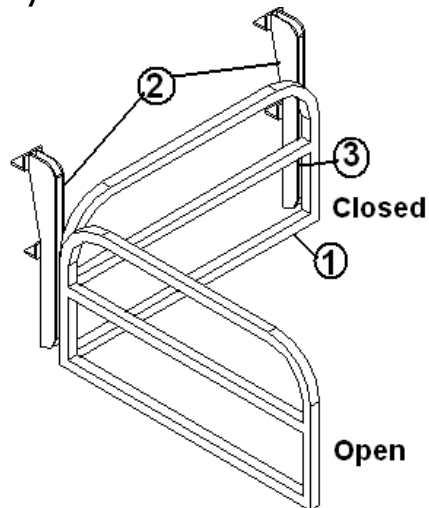

Hatch Gate Assembly

1. 454366	Gate, hatch
2. 454367	Gate, support
3. 115262	Spring Hinge
381661	CHAIN, SASH