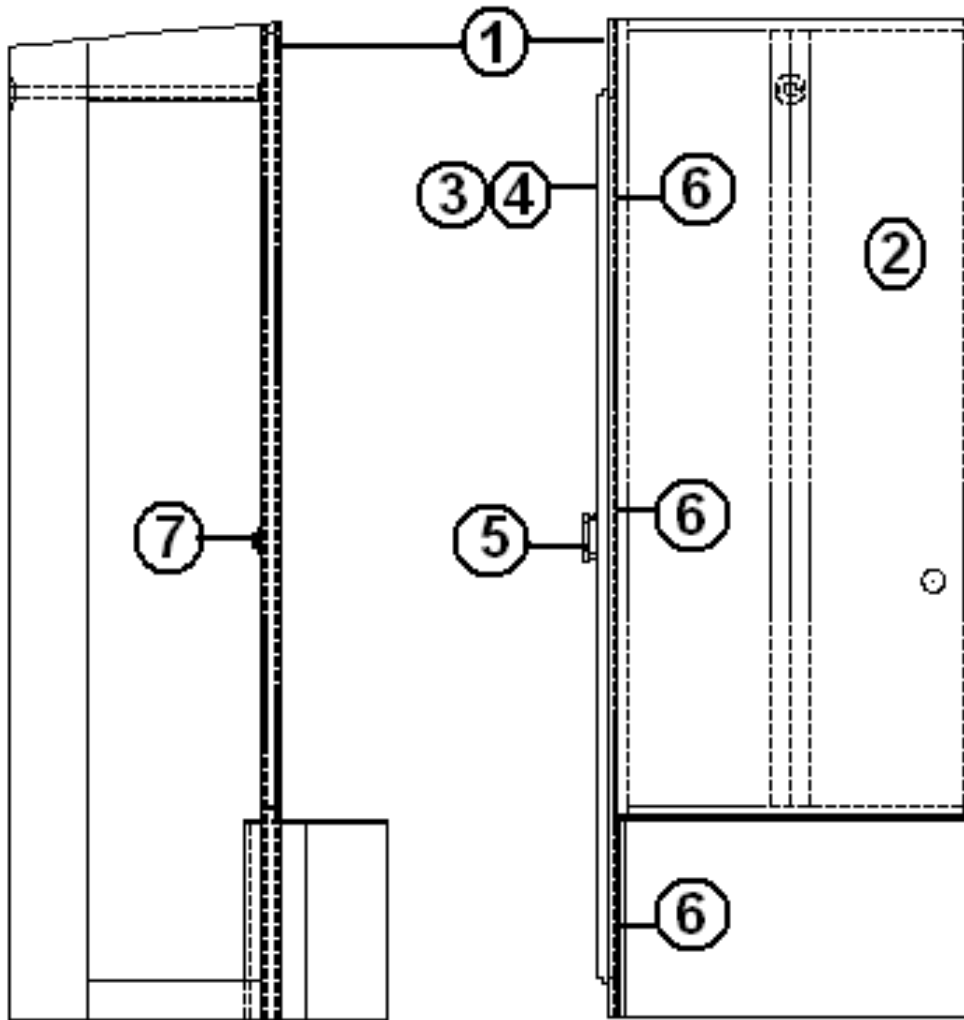

2006 390/396/Sky Deck XL

FURNITURE, BEDROOM

Wardrobe, Curbside 396

Part Numbers Are on the Next Page