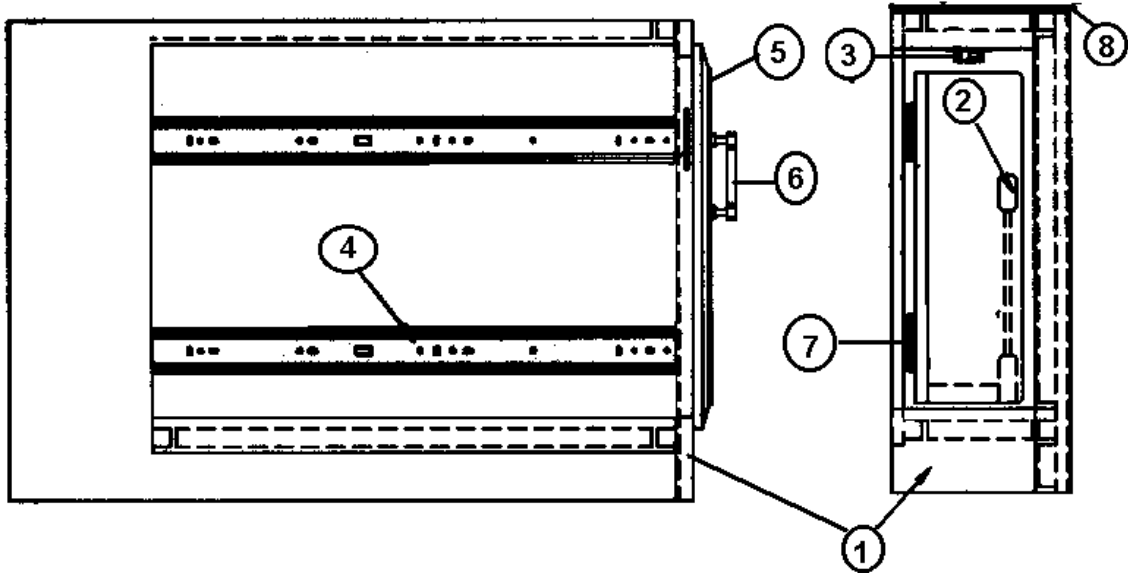

2006 390/396/Sky Deck XL

FURNITURE, CAB/LOUNGE

Magazine Cabinet, 390/396

965001-03	Magazine Cabinet Assembly
1. 964886-003	Face frame, magazine cabinet
2. 964885-003	Face frame, magazine rack
3. 381228-01	Door grabber catch
4. 381090	Drawer slide, 22"
5. 801254-133	Drawer face, 6.50" x 16"
6. 381835	HANDLE-CHROME/BRASS
7. 381683	Door hinges
8. 601916	Top, magazine rack, Midnight
8. 601916-01	Top, magazine rack, Sandstone
8. 601916-02	Top, magazine rack, Everest
9. 601898	Shelf top, magazine rack, Midnight
9. 601898-01	Shelf top, magazine rack, Sandstone
9. 601898-02	Shelf top, magazine rack, Everest