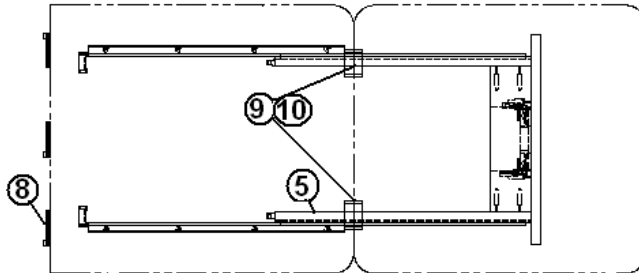

2006 390/396/Sky Deck XL

FURNITURE, CAB/LOUNGE

Lift Up Table 390 Sky Deck

966126-02	TABLE, LIFT UP 24.00"
1. 960416-02	LEAF, TABLE, LOWER, OAK
2. 960417-02	LEAF, TABLE, UPPER, OAK
3. 962177-036	LEG HARDWOOD 30.50"
4. 960419-016	FACER BOARD, LIFT-UP TABLE, OAK
5. 381306	SLIDES, TABLE, LIFT-UP, RH & LH #20
6. 381147	DOOR SUPPORT - SPRING LOADED
7. 385935-01	HINGE PIVOT ZINC PLATED
8. 201155	SLIDING GUIDE, PLASTIC -TABLE
9. 380040	HINGE SOSS INVISIBLE L & R HAND
10. 345319-08	SCREW, PARTICLE BOARD, #8 X 1.00"
11. 380037	RETAINER SPRING LOCK
12. 380038	EYELET LOCK GS 5 10 BRASS
13. 381074	CATCH BULL DOG #65S (COPPER)