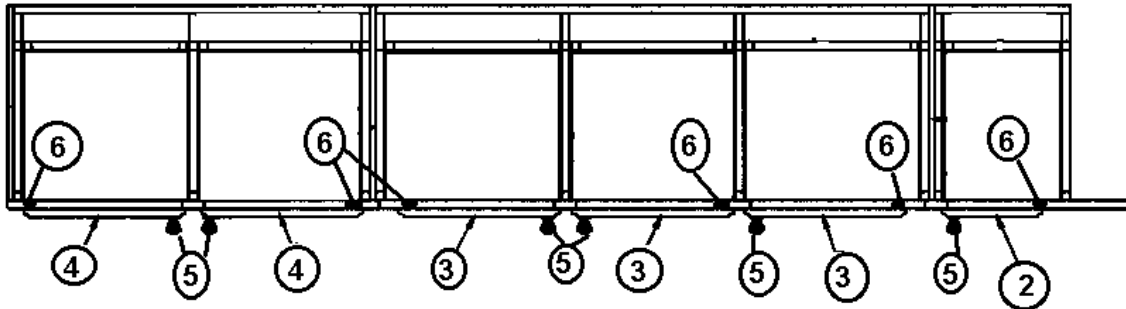

2006 390/396/Sky Deck XL

FURNITURE, CAB/LOUNGE

Roof Locker, Roadside 390/396

964863-01

1. 964770-003
2. 801253-013
3. 801253-023
4. 801253-033
5. 381839
6. 381683
7. 381228-01

Locker Assembly, RS Lounge

- Face frame, RS lounge, roof locker
- Door raised panel, 9.00" x 16.25"
- Door raised panel, 14.50" x 11.25"
- Door raised panel, 14.50" x 16.25"
- KNOB-CHROME/BRASS
- Door hinges
- Door grabber catch