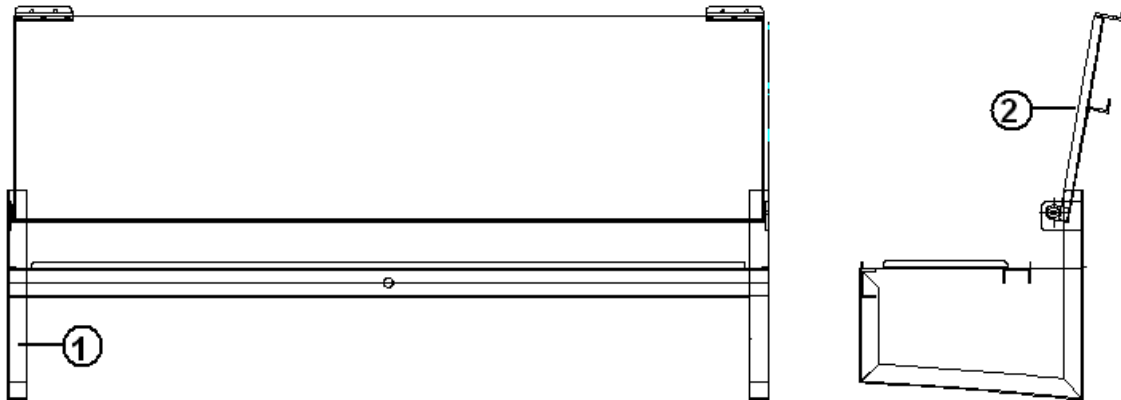

2006 390/396/Sky Deck XL

FURNITURE, SKY DECK ROOF

Sofa, 80"

454372-01	Sofa frame assembly, 80"
1. 454340	Sofa frame
2. 454341	Sofa lid
300138	3/8" ID nylon flat washer
345420	3/8" x 1 1/4", S.S. shoulder bolt
350174	5/16" Nylon lock nut