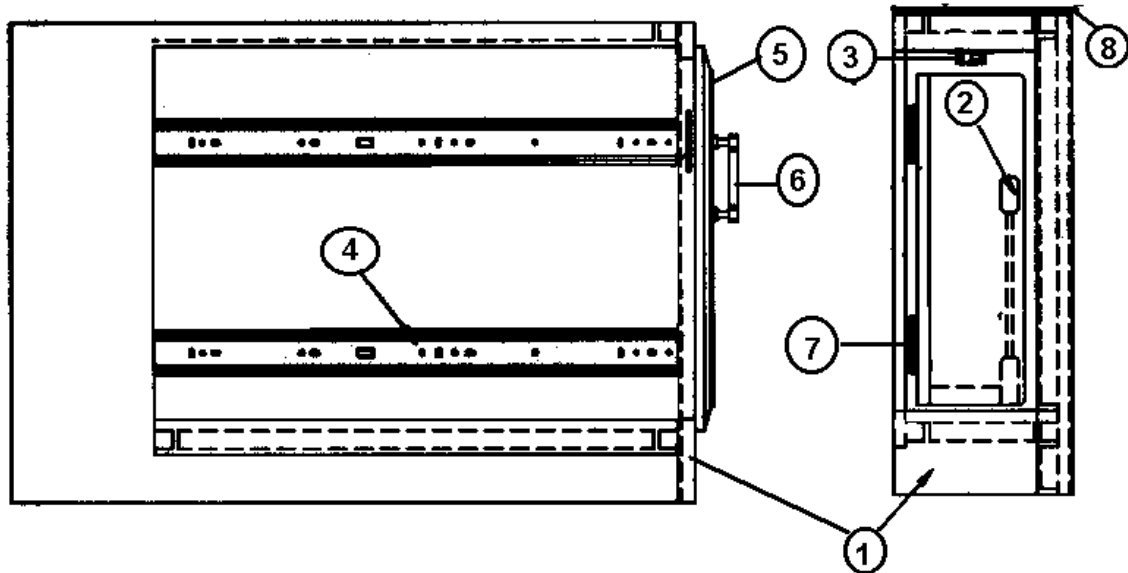

2006 390/396/Sky Deck XL

FURNITURE, CAB/LOUNGE

Magazine Cabinet, 390 Sky Deck

965001-02	Magazine Cabinet Assembly, 390/396
1. 964886-006	Face frame, magazine cabinet
2. 964885-006	Face frame, magazine rack
3. 381228-01	Door grabber catch
4. 381090	Drawer slide, 22"
5. 801254-136	Drawer face, 6.50" x 16"
6. 381835	HANDLE-CHROME/BRASS
7. 381683	Door hinges
8. 965696	Top assembly, magazine rack, Sky Deck
9. 964889-02	Shelf top, magazine rack assembly