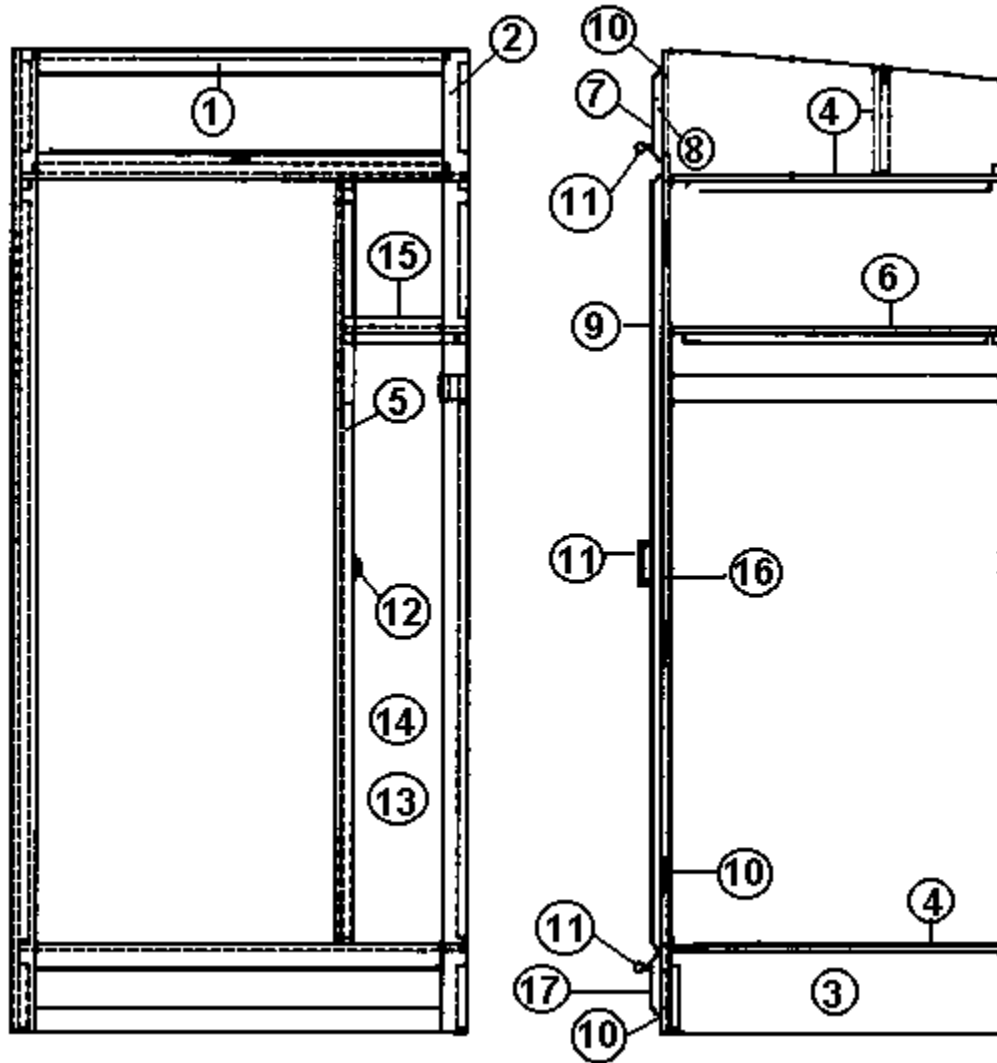

2006 390/396/Sky Deck XL

FURNITURE, GALLEY

Refrigerator Cabinet, 390 Sky Deck

See P/N on the next page.