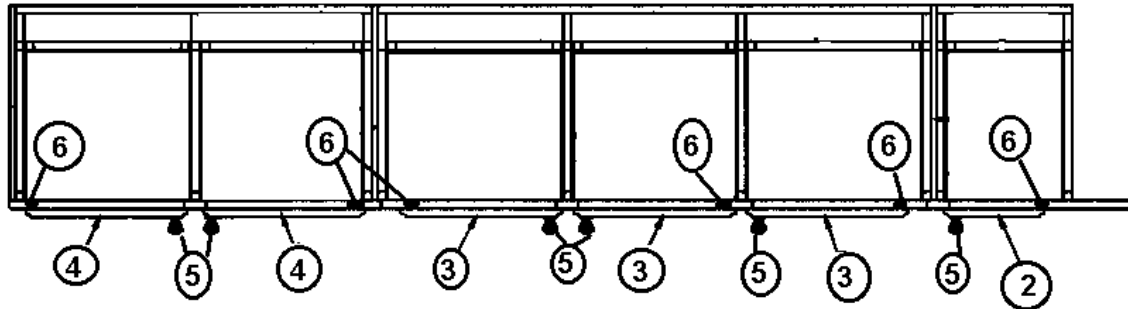

2006 390/396/Sky Deck XL

FURNITURE, CAB/LOUNGE

Roof Locker, Roadside 390 Sky Deck

964863-02

1. 964770-003

2. 801253-013

3. 801253-023

4. 801253-033

5. 381835

6. 381683

7. 381228-01

Locker Assembly, RS Lounge

Face frame, RS lounge, roof locker

Door raised panel, 9.00" x 16.25"

Door raised panel, 14.50" x 11.25"

Door raised panel, 14.50" x 16.25"

HANDLE-CHROME/BRASS

Door hinges

Door grabber catch