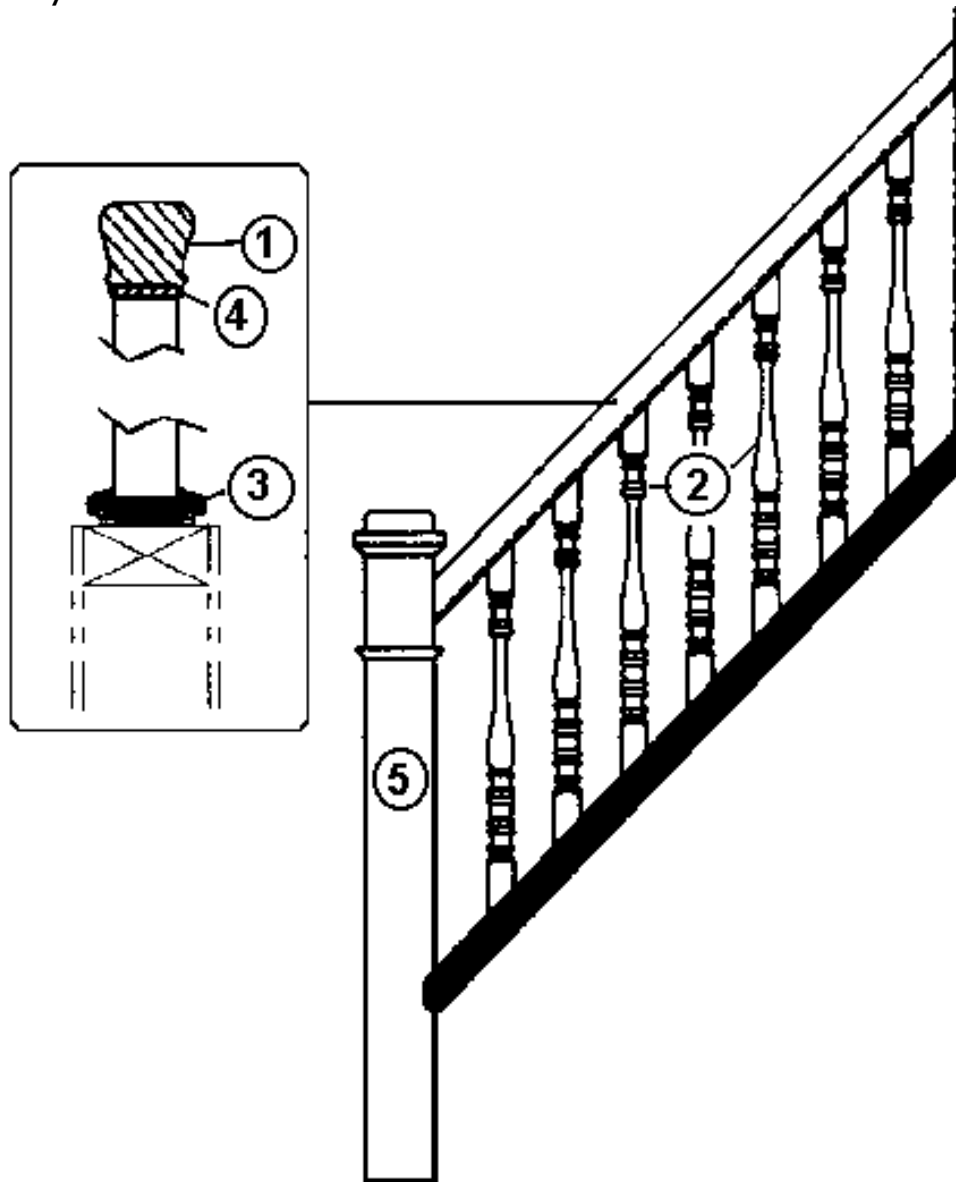

2006 390/396/Sky Deck XL

Sky Deck Furniture

Stairway Kit

965653	Assembly, Stairway Kit
1. 801417	Handrail, Natural oak
2. 801419	Baluster, Natural oak
3. 801418	Shoe rail, Natural Oak
4. 801420	¼" fillet, Natural oak
5. 801421	Box, newel, natural Oak