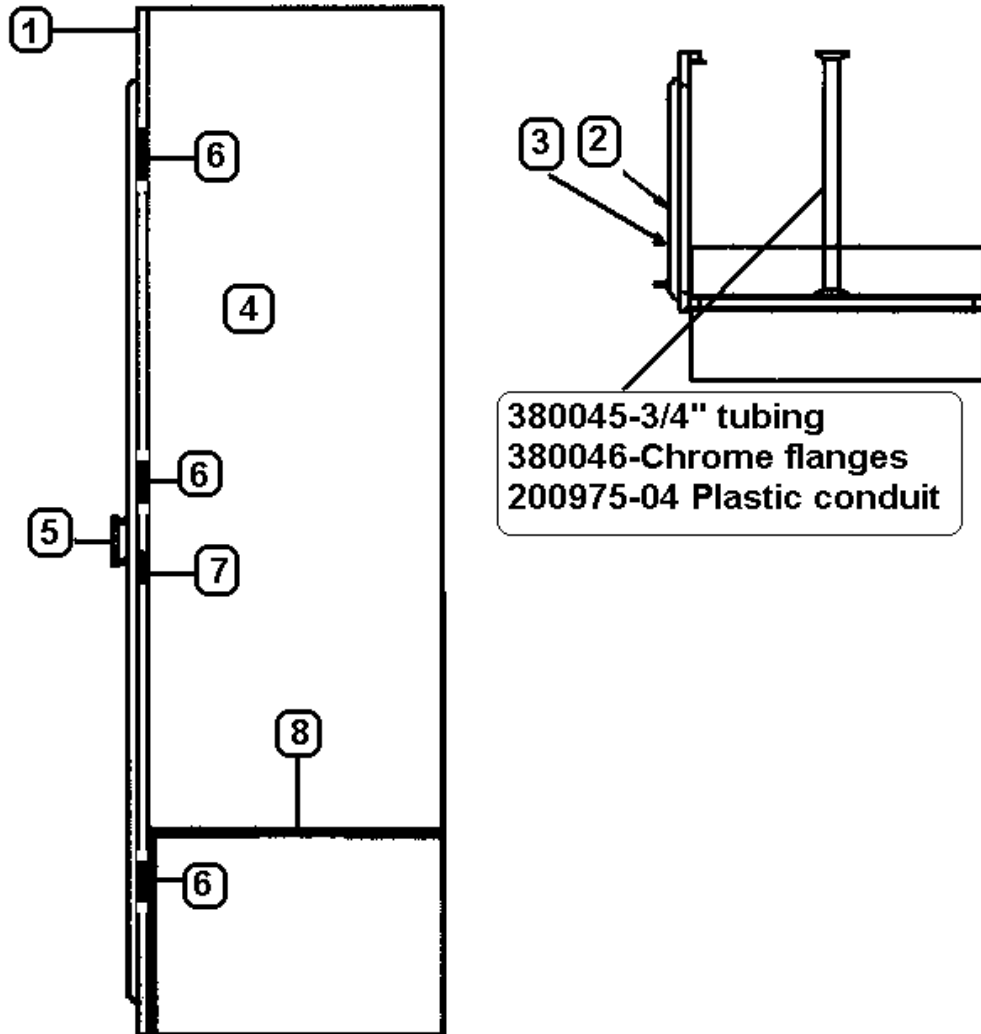

2006 390/396/Sky Deck XL

FURNITURE, BEDROOM

Wardrobe, Curbside, 390 Sky Deck

380045-3/4" tubing
380046-Chrome flanges
200975-04 Plastic conduit

964846-02	Wardrobe Assembly, CS Rear-390 XL
1. 964782-006	Face frame, CS closet
2. 801256-016	Door, frame only, 16.5" x 69.00"
3. 372210-15	Glass, beveled 13.62" x 32.62"
4. 381754	Mirror retaining clips, Not Shown
5. 381835	HANDLE-CHROME/BRASS
6. 381683	Door hinges, hidden
7. 381228	Door grabber catch
8. 701538-01	Carpet liner, black