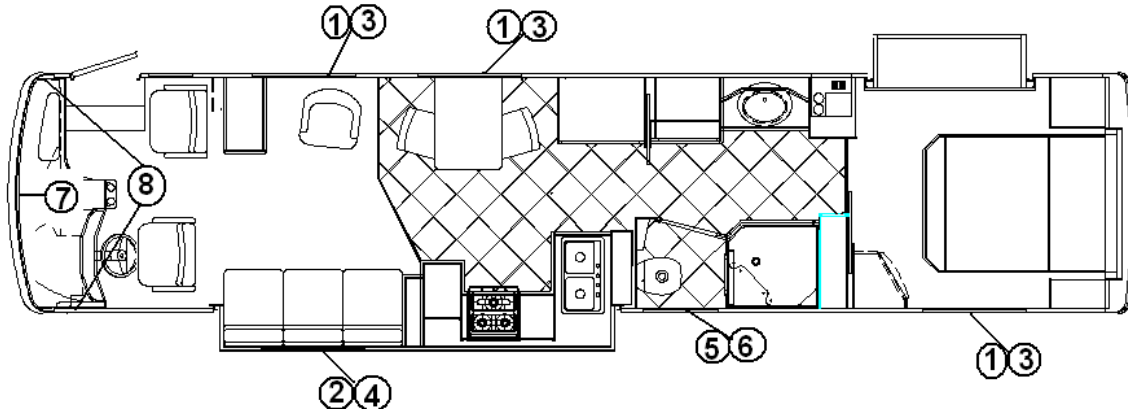

2006 390/396/Sky Deck XL

DRAPES/BLINDS/VALANCES

Shades/Shadow Boxes, 396

1. 966131-16	SHADOW BOX ASSY-43" X 26"
2. 966131-17	SHADOW BOX ASSY, 43" X 22"
3. 703272-39	SHADE PLTD DAY/NITE 44.00" X 28"
4. 703272-40	SHADE PLTD DAY/NITE 44.00" X 24"
5. 965078-003	FRAME, WINDOW SURROUND BATH
6. 703273-35	SHADE SGL PLTD NITE 34.5" X 25"
7. 702975	Windshield wrap curtain w/track & strap
8. 702818	Shade, Kool Screen, black