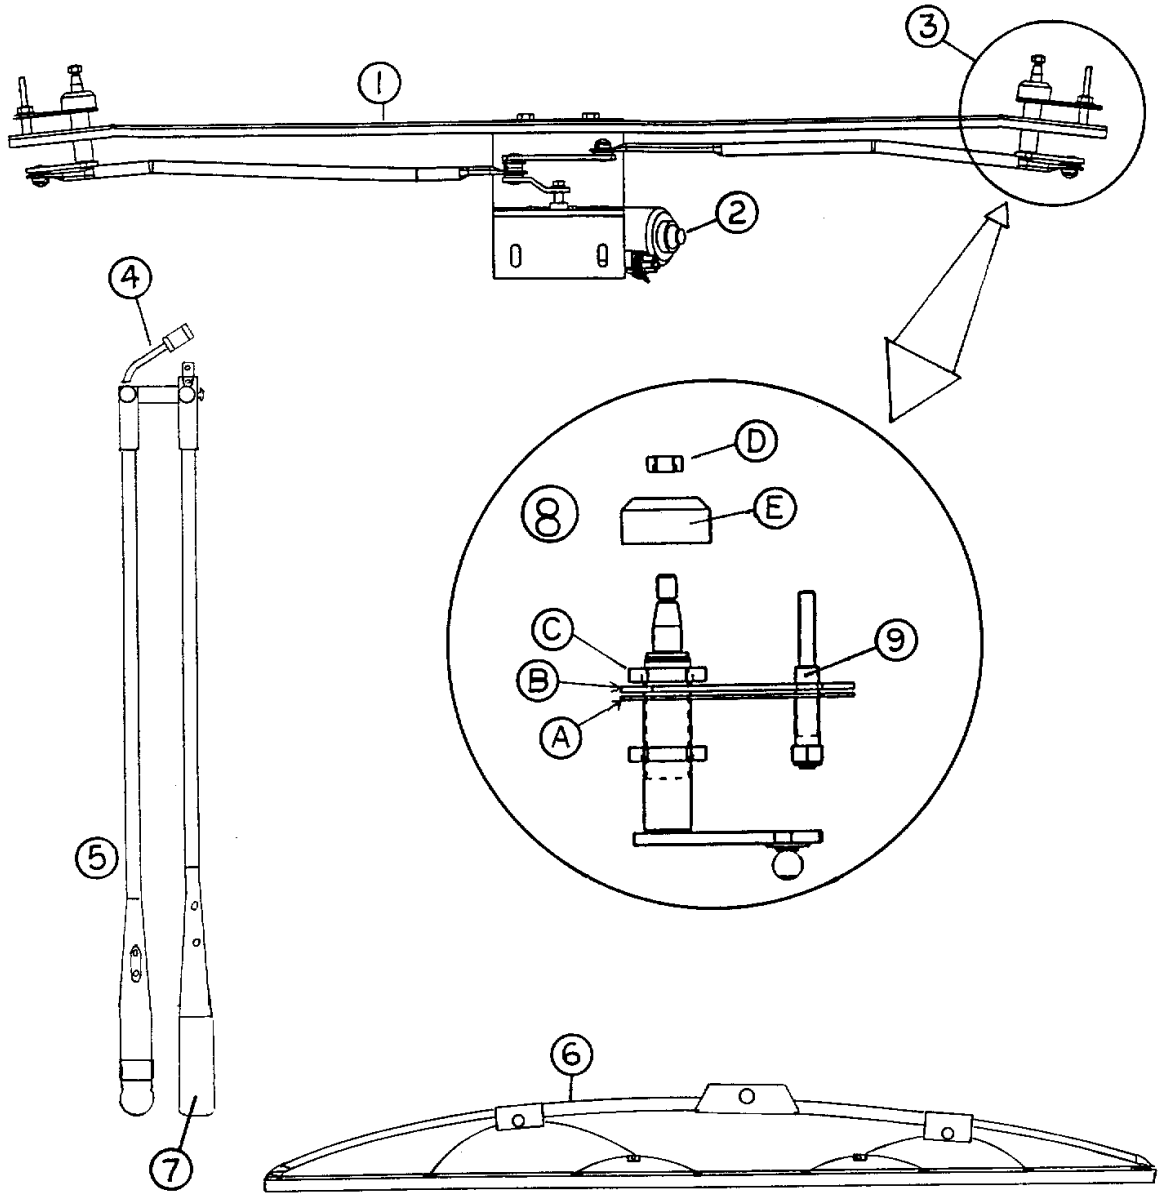

2006 390/396/Sky Deck XL

ELECTRICAL, 12 VOLT

Windshield Wiper

See next page for P/N