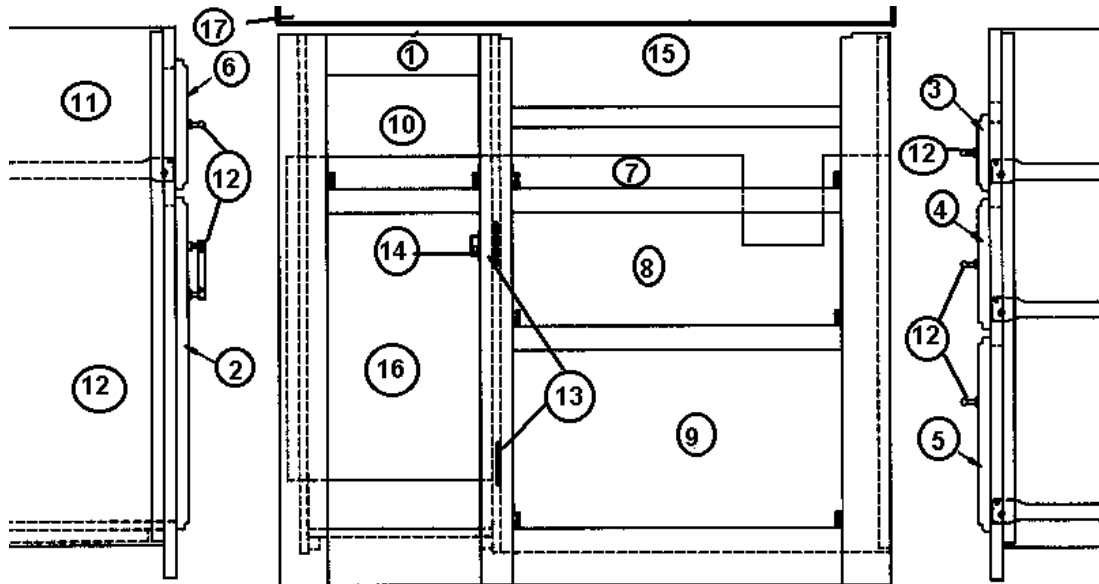

2006 390/396/Sky Deck XL

FURNITURE, GALLEY

Galley, Cook Top, 3 Burner w/Oven 390 Sky Deck

964856-05

1. 964762-006
2. 801253-056
3. 801254-036
4. 801254-046
5. 801254-056
6. 801254-076
7. 964906-02
8. 964907-03
9. 964909-02
10. 964907-02
11. 381526-03
12. 381835
13. 381683
14. 381228-01
15. 690396-10
16. 381491
17. 601913
17. 601913-01
17. 601913-02
- 964860-01

- Galley, cook top Section, Sky Deck
- Face frame, Galley, cook top section
- Door, raised panel, 10.50" x 20.5"
- Drawer face, 4.75" x 21.50"
- Drawer face, 8.00" x 21.50"
- Drawer face, 12.00" x 21.50"
- Drawer face, 8.00" x 10.50"
- Drawer box, 2.75" x 19.50" x 18.00"
- Drawer box, 6.00" x 19.50" x 18.00"
- Drawer box, 10.00" x 19.50" x 18.00"
- Drawer box, 6.00" x 8.50" x 18.00"
- Drawer slide, 18", pair
- HANDLE-CHROME/BRASS
- Door hinges
- Door grabber catch
- COOKTOP-3 BURNER, S. S. TOP
- Trash can, roll out
- Corian galley top, Midnight
- Corian galley top, Sandstone
- Corian galley top, Everest
- GALLEY SHELF ASSY-CORIAN