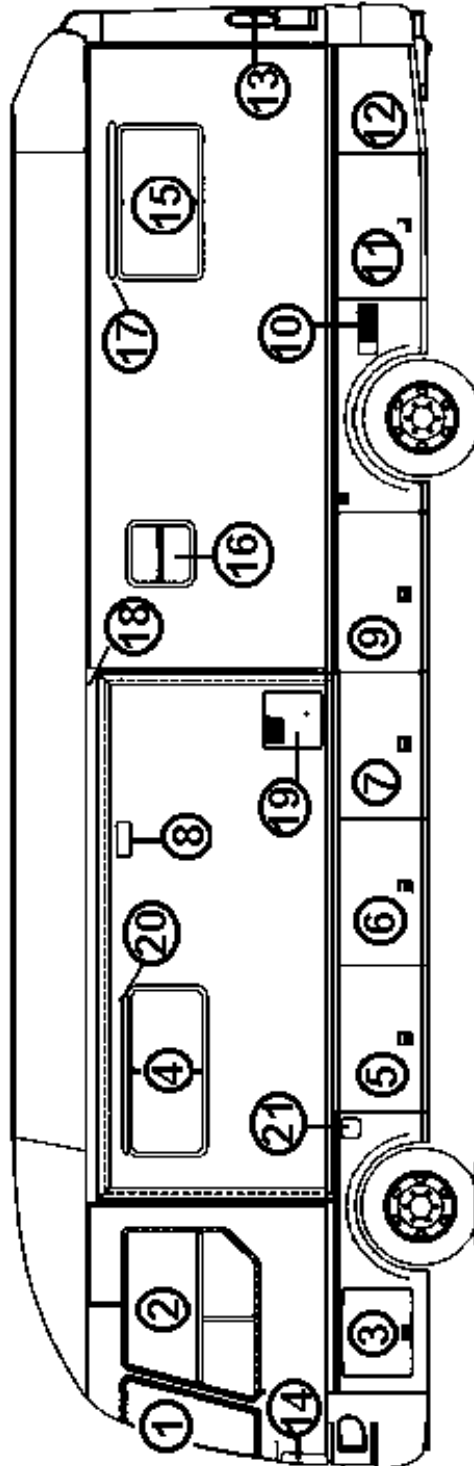

2006 390/396/Sky Deck XL

DOORS/WINDOWS/AWNINGS

Roadside Wall, 390 Sky Deck

See next page for P/N