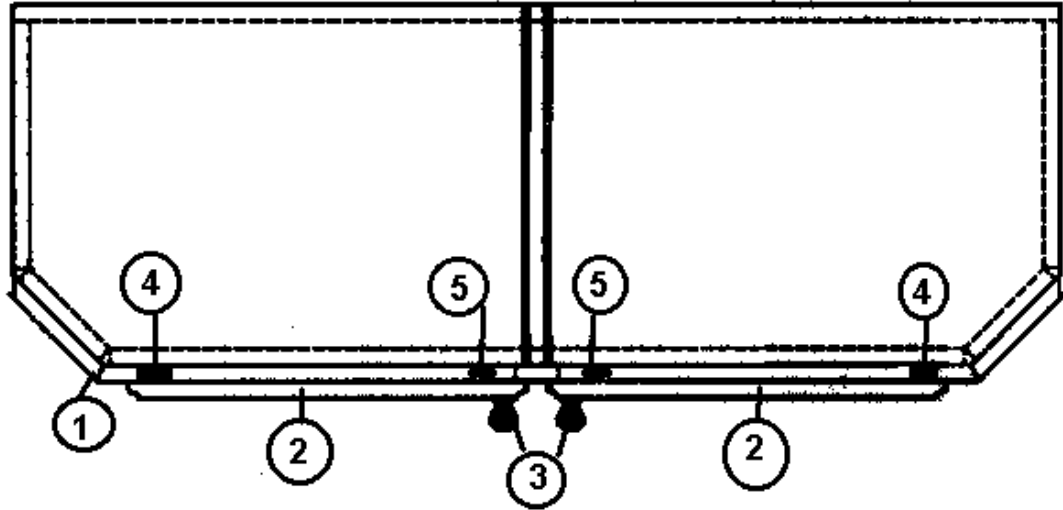

2006 390/396/Sky Deck XL

FURNITURE, GALLEY

Roof Locker, Dinette, 390/396

964865-01	Locker Assembly, Dinette, 390/396
1. 964768-003	Face frame, dinette roof locker
2. 801253-043	Door, raised panel, 18.38" x 11.25"
3. 381835	HANDLE-CHROME/BRASS
4. 381683	Door hinges, hidden
5. 381228-01	Door grabber catch
964767-003	FRAME-MICROWAVE TOPPER