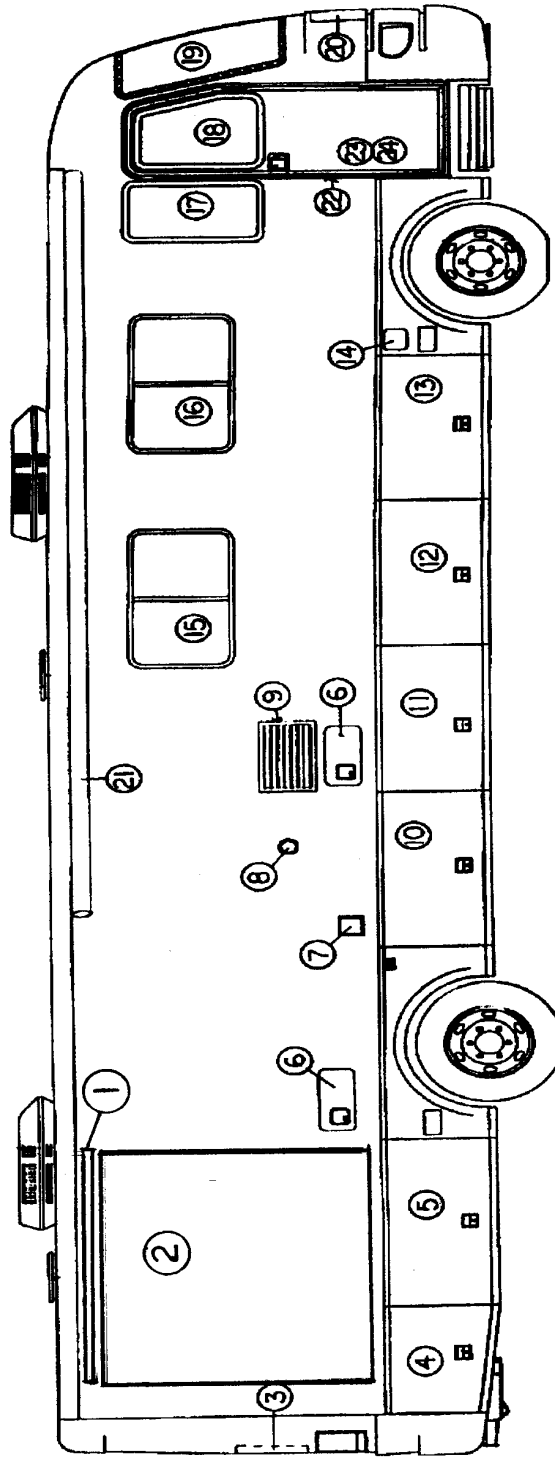

2006 390/396/Sky Deck XL

DOORS/WINDOWS/AWNINGS

Curbside Wall, 396

See next page for P/N