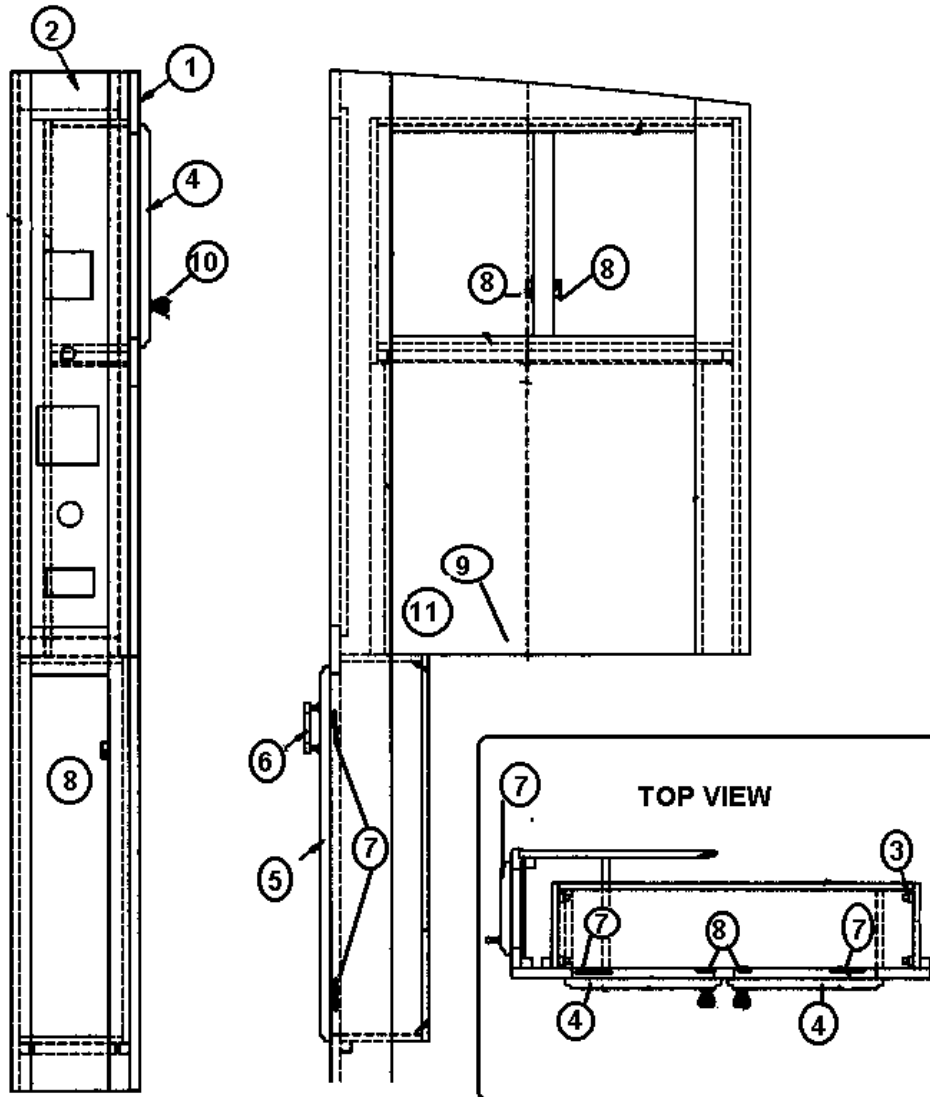

2006 390/396/Sky Deck XL

FURNITURE, GALLEY

Galley Spice Cabinet, 390 Sky Deck

Part Numbers Are on the Next Page