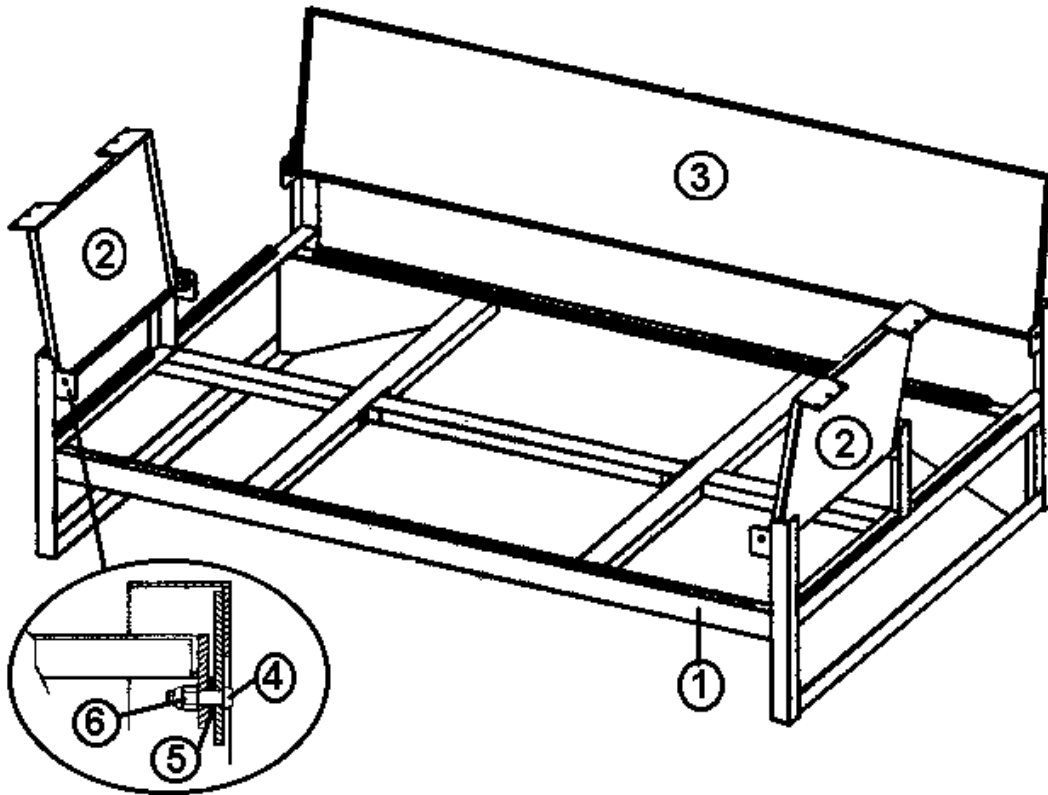

2006 390/396/Sky Deck XL

FURNITURE, SKY DECK ROOF

Sun Lounger

1. 454373	Sun lounger Frame
2. 454348	Back rest, sides
3. 454349	Back rest, rear
4. 345420	3/8" x 1 1/4", S.S. shoulder bolt
5. 300138	3/8" ID nylon flat washer
6. 350174	5/16" x 18 S.S. Nylox nut