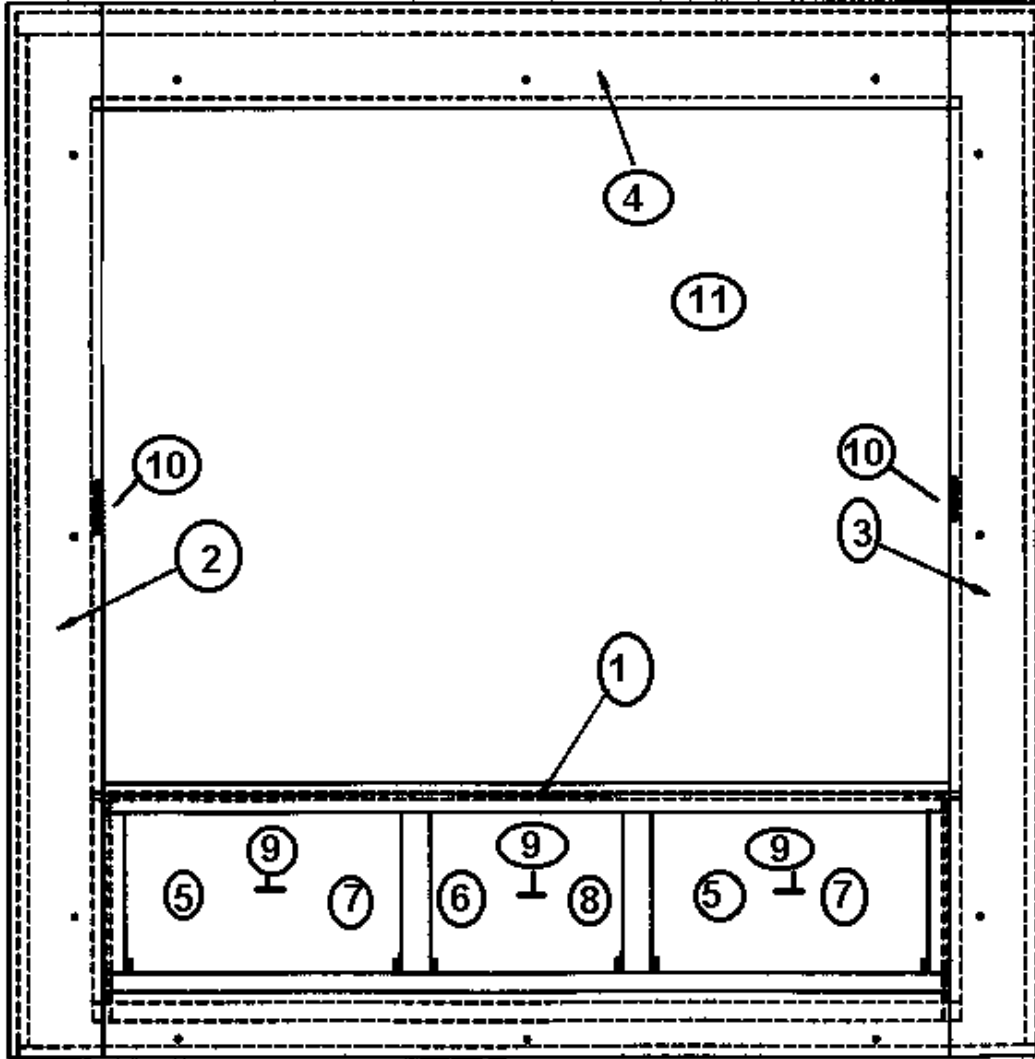

2006 390/396/Sky Deck XL

FURNITURE, BEDROOM

Wardrobe, Curbside, Slide out, 396

Part Numbers On The Next Page