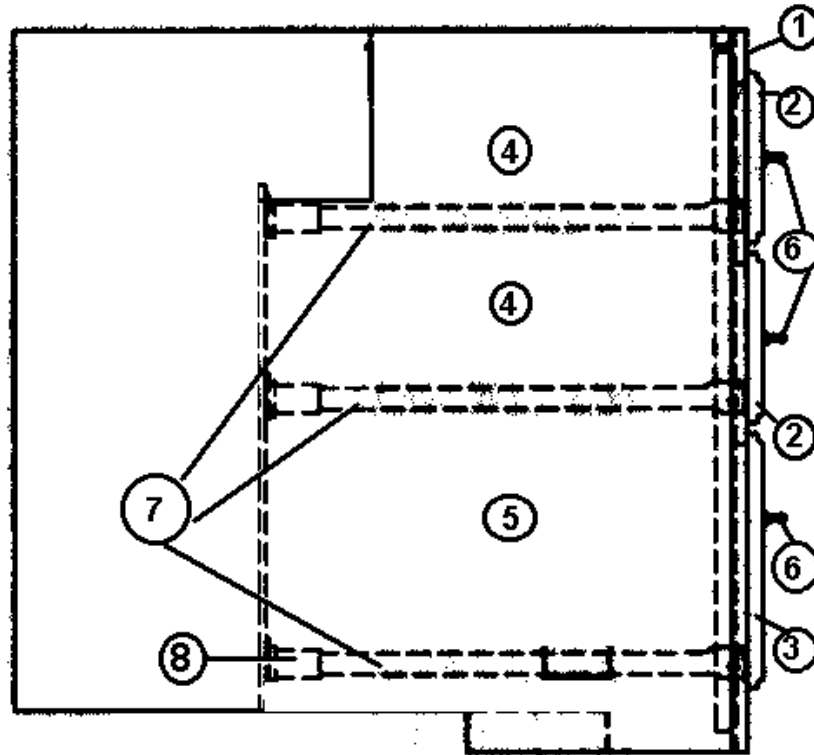

2006 390/396/Sky Deck XL

FURNITURE, GALLEY

Galley, Drawer Section 390 Sky Deck

964858-02

1. 964761-006

2. 801254-016

3. 801254-026

4. 964907-07

5. 964909-05

6. 381835

7. 381526-05

8. 381526-06

Galley Assembly, Drawer Section

Face frame, Galley drawer section

Drawer face, 8.00" x 14.25"

Drawer face, 12.00" x 14.25"

Drawer box, 6.00" x 12.25" x 22.00"

Drawer box, 10.00" x 12.25" x 22.00"

HANDLE-CHROME/BRASS

Drawer slide, 22" pair

Drawer slide, Adjustable rear bracket