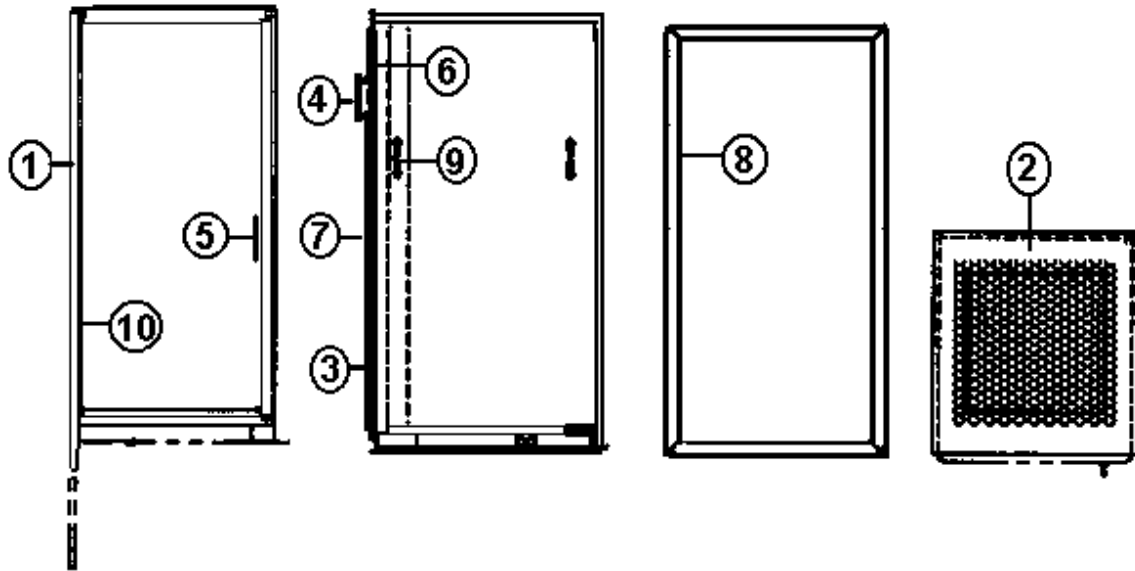

2006 390/396/Sky Deck XL

FURNITURE, GALLEY

Closet, Chair Storage, 390 Sky Deck

965704	Closet, Chair Storage
1. 801179-006	Panel, 1/2" oak veneer/raw
2. 454073	Perforated metal, 14" x 14"
3. 801255-056	Door, louvered, 16 1/2" x 34 3/8"
4. 381835	HANDLE-CHROME/BRASS
5. 381228-01	Door grabber catch
6. 381607	Hinge, inset, 110 degrees
7. 381688	Rubber bump on
8. 800573-016	Flat molding, 1 1/8"
9. 381566	Loop, footman, steel
10. 800179-006	Panel, 1/2" oak, G1S