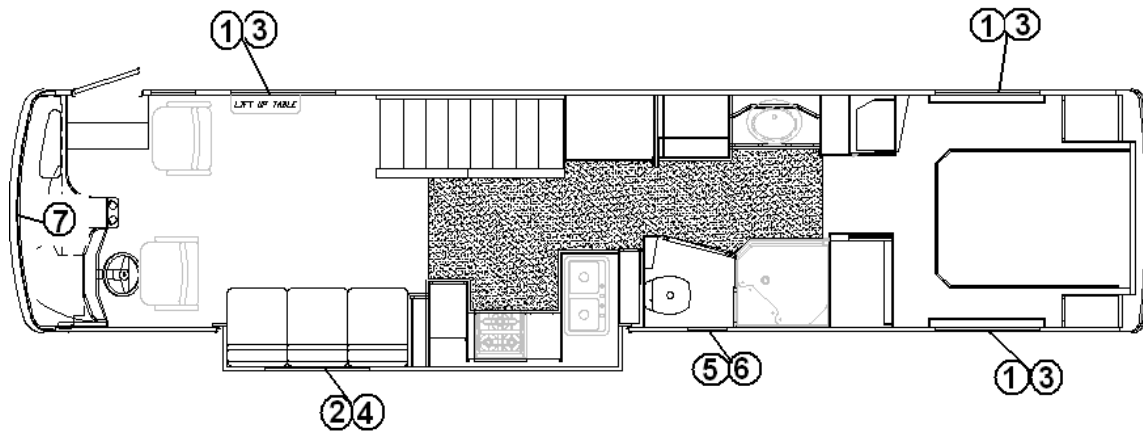

2006 390/396/Sky Deck XL

DRAPES/BLINDS/VALANCES

Shades/Shadow Boxes, 396 Sky Deck

1. 966131-16	SHADOW BOX ASSY-43" X 26"
2. 966131-17	SHADOW BOX ASSY-43"X 22"
3. 703272-39	SHADE PLTD DAY/NITE 44.00" X 28"
4. 703272-40	SHADE PLTD DAY/NITE 44.00" X 24"
5. 965078-006	FRAME, WINDOW SURROUND BATH
6. 703273-35	SHADE SGL PLTD NITE 34.5" X 25"
7. 702975	Windshield wrap curtain w/track & strap