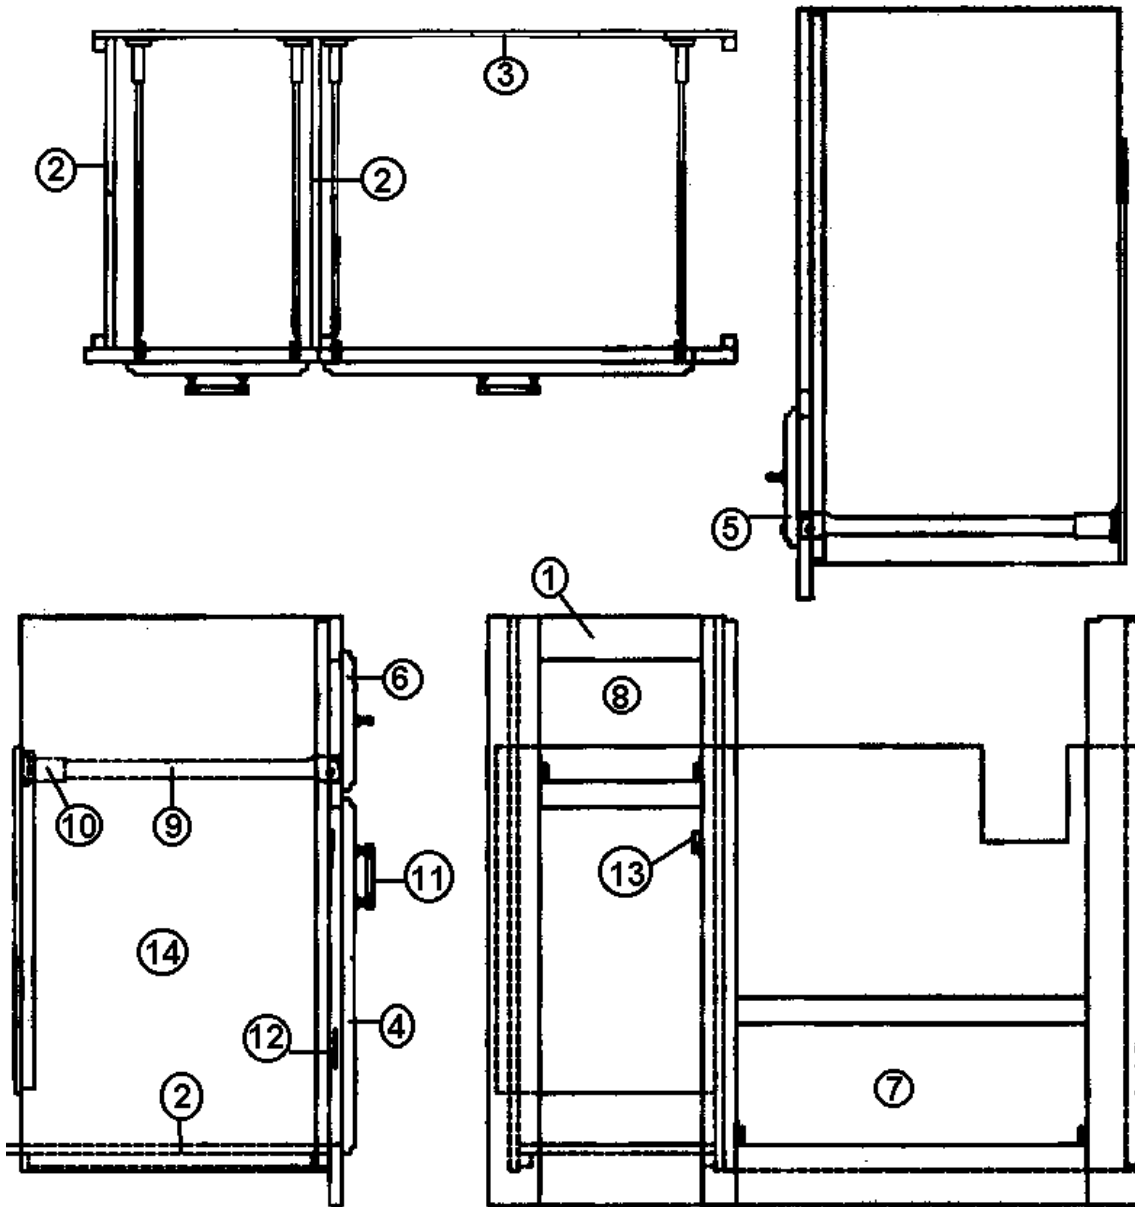

2006 390/396/Sky Deck XL

FURNITURE, GALLEY

Galley, Range w/Oven, 390/396

Part numbers on the next page

2006 390/396/Sky Deck XL

FURNITURE, GALLEY

Galley, Range w/Oven, 390/396

965046-06	Galley, optional oven, 390/396
1. 964763-003	FACE FRAME GALLEY, Hickory
2. 801258-003	PANEL ½" Hickory / Hickory, G2S
3. 800507-03	LAUAN, 3/8" X 4' X 8'
4. 801253-053	DOOR 10.5" X 20.5", Hickory
5. 801254-043	DRAWER FACE 8" X 21.5", Hickory
6. 801254-073	DRAWER FACE 8" X 10.5", Hickory
7. 964907-03	DRAWER BOX- 19.50" X 18.00" X 6.00"
8. 964907-02	DRAWER BOX- 8.50" X 18.00" X 6.00"
9. 381526-03	DRAWER SLIDE-950-RV 18", PR
10. 381526-06	BRACKET ADJUSTABLE REAR (PAIR)
11. 381835	HANDLE-CHROME/BRASS
12. 381683	DOOR HINGES, HIDDEN
13. 381228-01	CATCH GRABBER DOOR
14. 381491	TRASH CAN, ROLL OUT
381688	BUMP ON