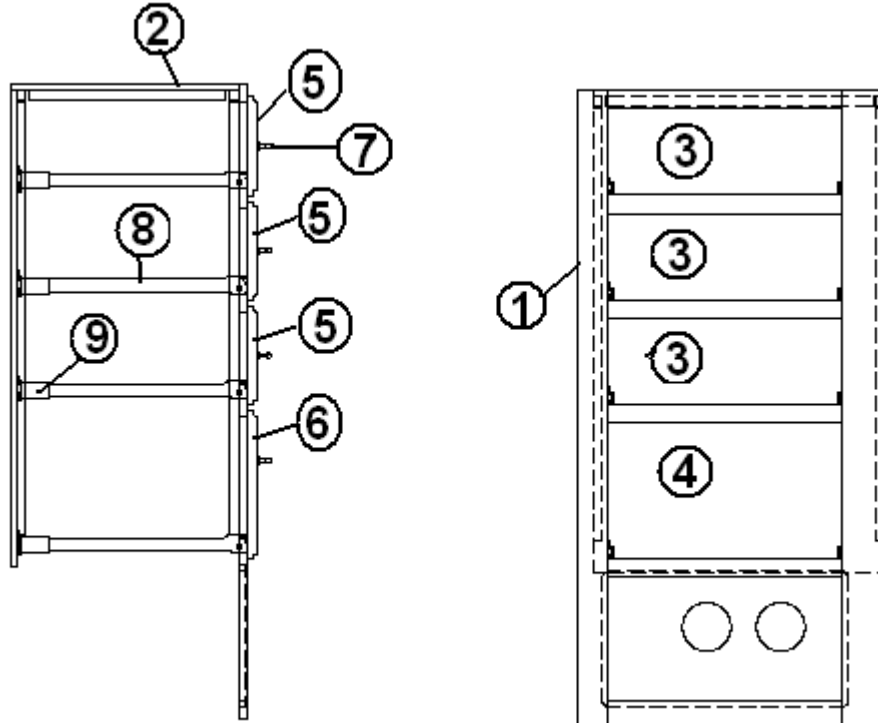

2006 390/396/Sky Deck XL

FURNITURE, BATH

Chest of Drawers, 390 Sky Deck

965784	Chest, drawer assembly
1. 965786-006	FACE FRAME-CHEST OF DWRS.
2. 801179-006	PANEL 1/2" G1S OAK/RAW 4' X 7'
3. 964907-05	DRW BOX- 18.00" X 18.00" X 6.00"
4. 964909-04	DRW BOX- 18.00" X 18.00" X 10.00"
5. 801254-096	DRAWER FACE, 8.00" X 20.00"
6. 801254-106	DRAWER FACE, 12.00" X 20.00"
7. 381835	HANDLE-CHROME/BRASS
8. 381526-03	DRW SLIDE-950-RV 18" 450MM PER
9. 381526-06	BRACKET ADJUSTABLE REAR