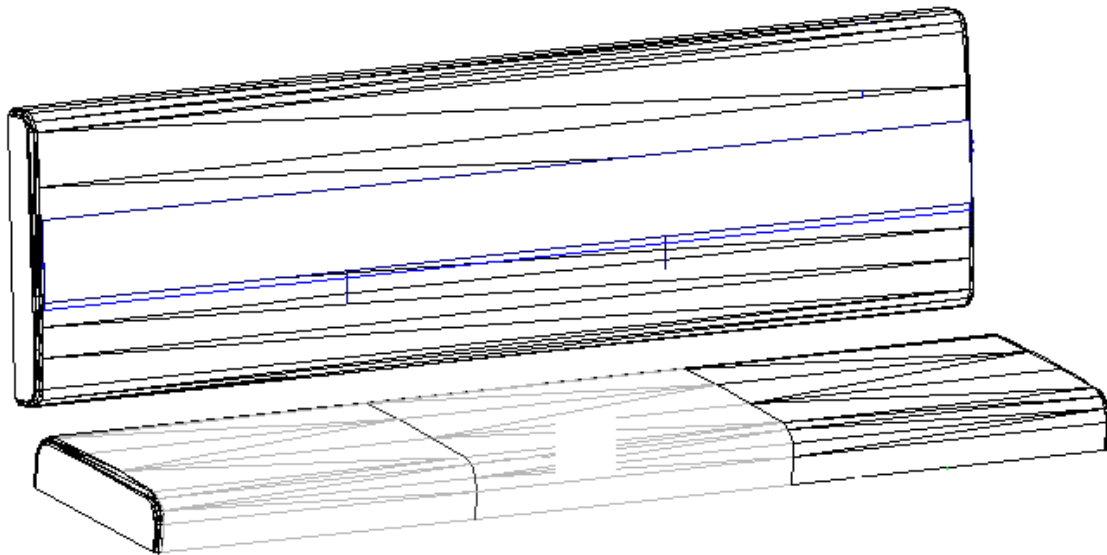

2006 390/396/Sky Deck XL

FURNITURE, SKY DECK ROOF

Sofa, Cushions

1. 966380	Cushion assembly, Blue/Gray
2. 966380-02	Cushion assembly, Red/Grey
801426	Marine fabric, Gray Dawn
801427	Marine fabric, Blue Berry