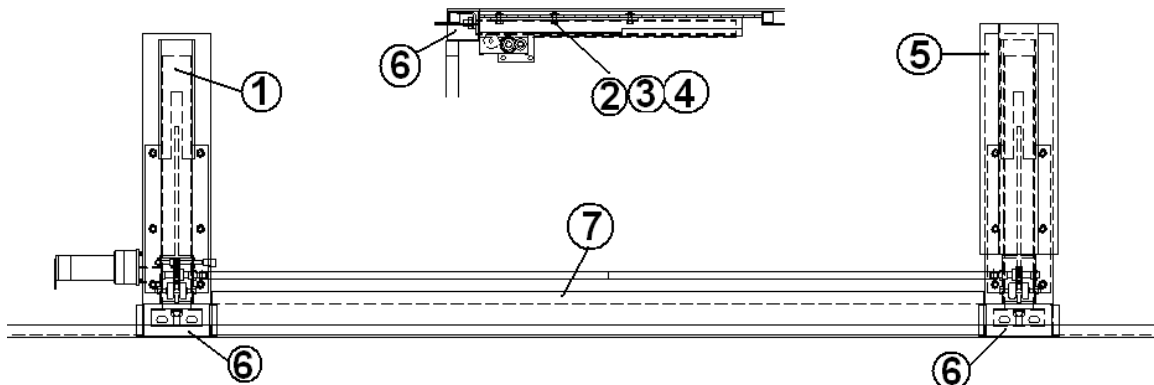

2006 390/396/Sky Deck XL

HARDWARE

Slide Out Mechanism, Galley

1. 410826	SLIDE-OUT SYS.POWER GEAR
2. 345269-05	BOLT- 1/2-13 HEX HD GR.5
3. 300112-50	WASHER FLAT, 1/2"
4. 300072-08	LOCK WASHER
5. 453695	HAT SECT-CLOSE OUT
6. 453703	CLOSE OUT
7. 452276	STEEL 20 GA GALVANIZED
381623	Roller, floor slide out
381709	Bar, travel lock, 18.50", Wardrobe
114970	TRIM SLIDE-OUT LOWER
381730	FELT PAD, SELF ADHESIVE 1.5"DIA.
340093-06	CLIP, "J" VINYL COATED, 3/4" ID
203376	DISK-ACRYLIC 1/4"X 2.00"
965074	BOOT, SLIDE OUT SHAFT