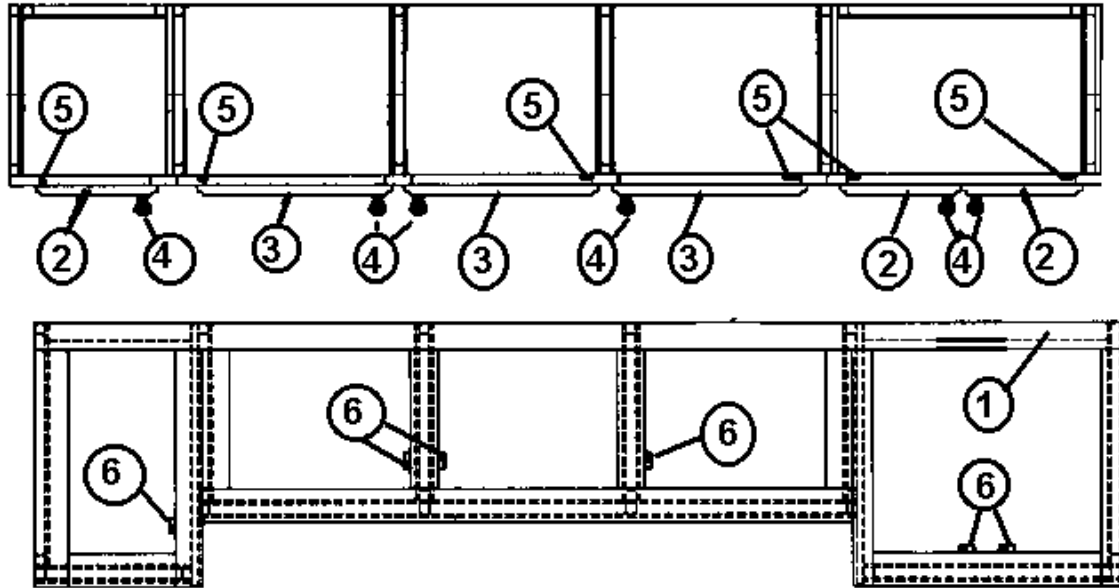

2006 390/396/Sky Deck XL

FURNITURE, CAB/LOUNGE

Roof Locker, Curbside, 390/396

964864-01	Locker Assembly, CS Lounge
1. 964769-003	Face frame, CS lounge, roof locker
2. 801253-013	Door, raised panel, 9.00' x 16.25"
3. 801253-023	Door, raised panel, 14.5" x 11.25"
4. 381835	HANDLE-CHROME/BRASS
5. 381683	Door hinges
6. 381228-01	Door grabber catch