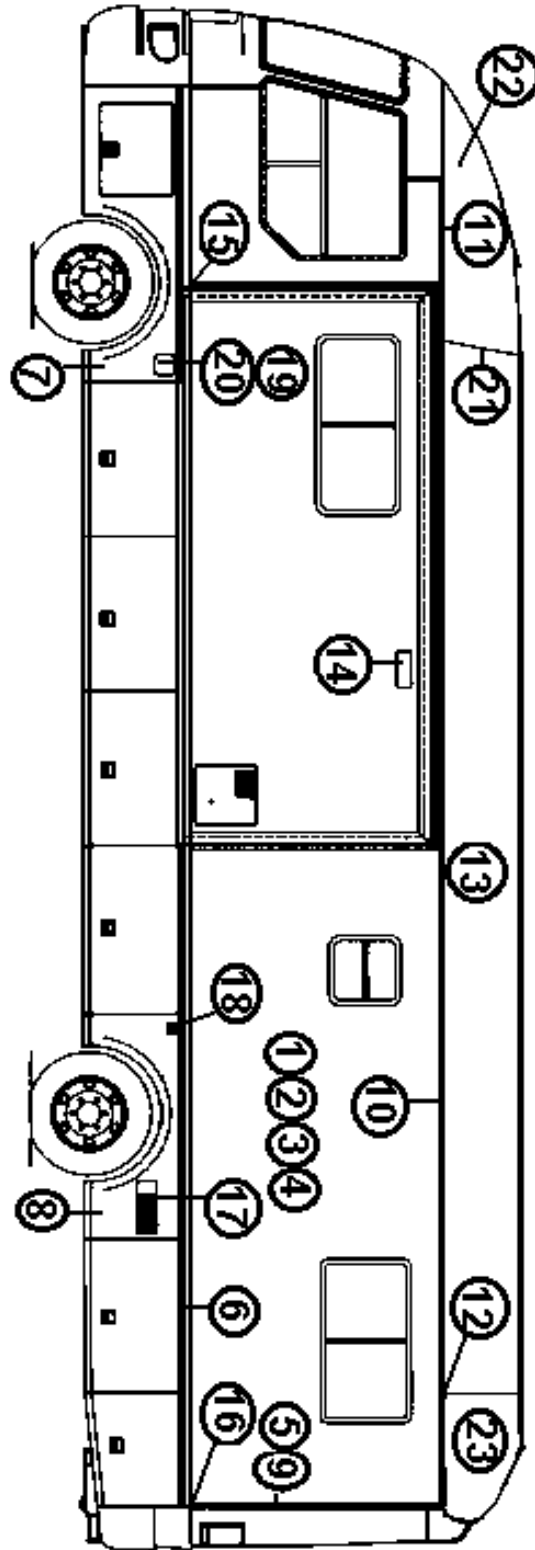

2006 390/396/Sky Deck XL

EXTERIOR SHELL

Wall, Roadside 390 Sky Deck