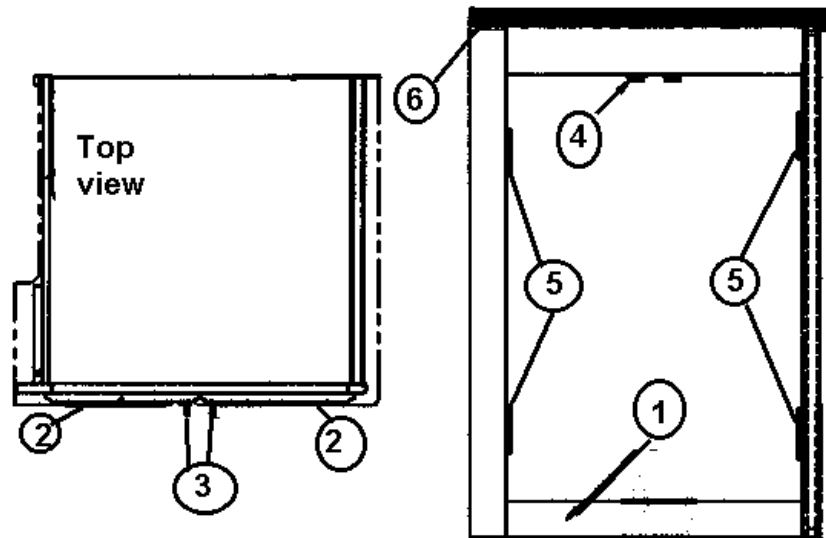

2006 390/396/Sky Deck XL

FURNITURE, BATH

Laundry Cabinet, Lower 390 Sky Deck

964921-02	Laundry Cabinet, Lower Sky Deck
1. 964774-006	Face frame, laundry cabinet
2. 801255-026	Door, louvered, 12.75" x 36.00"
3. 381835	HANDLE-CHROME/BRASS
4. 381228-01	Door grabber catch
5. 381683	Hinge, hidden
6. 965636	Top assembly, 390 Sky Deck
381688	BUMP ON