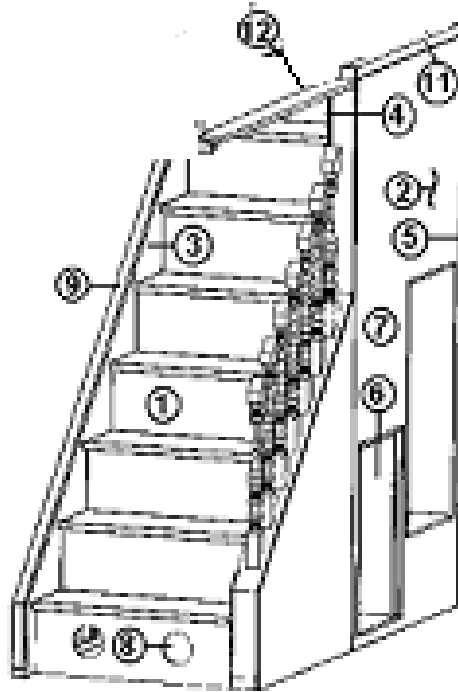

2006 390/396/Sky Deck XL

FURNITURE, GALLEY

Stairway, 390 Sky Deck

Part Numbers On The Next Page