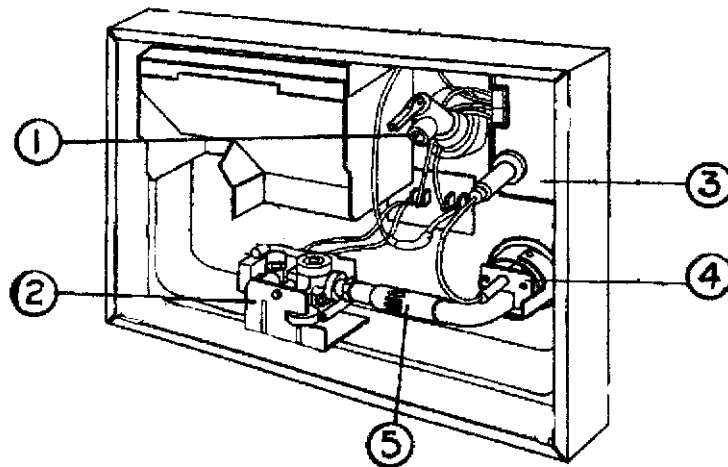

Ice Maker

690480	Icemaker, U-Line, Sky Deck
801448-17	Icemaker door panel insert, 12.94" x 13.47"

2006 390/396/Sky Deck XL

APPLIANCES

Water Heater

690417-04	WATER HEATER, 10 GALLON DSI/110V
690417-05	SWITCH-DUAL WATER HEATER
690417-02	Access cover, white
690417-03	Mounting flange, white, 10gal.
381648	Latch hole cover
385988	Decal, water heater