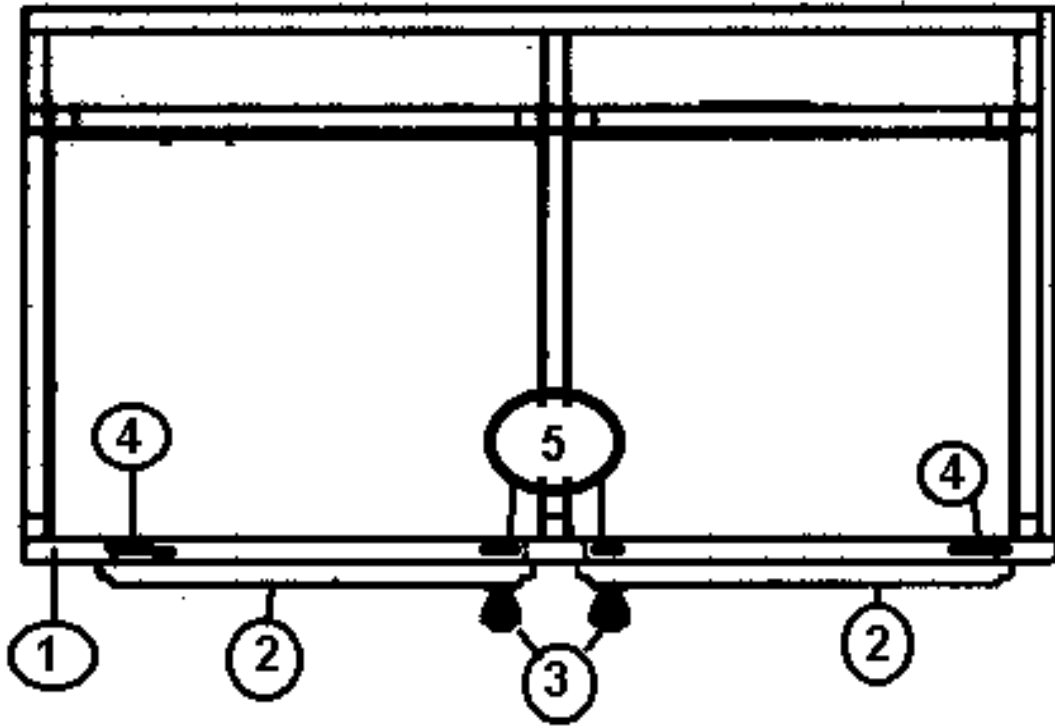

2006 390/396/Sky Deck XL

FURNITURE, GALLEY

Roof Locker, LH Galley, 390/396

964862-01	Locker Assembly, LH Galley
1. 964771-003	Face frame, LH Galley
2. 801253-033	Door, raised panel, 14.50" x 16.25"
3. 381835	HANDLE-CHROME/BRASS
4. 381683	Door hinges
5. 381228-01	Door grabber catch