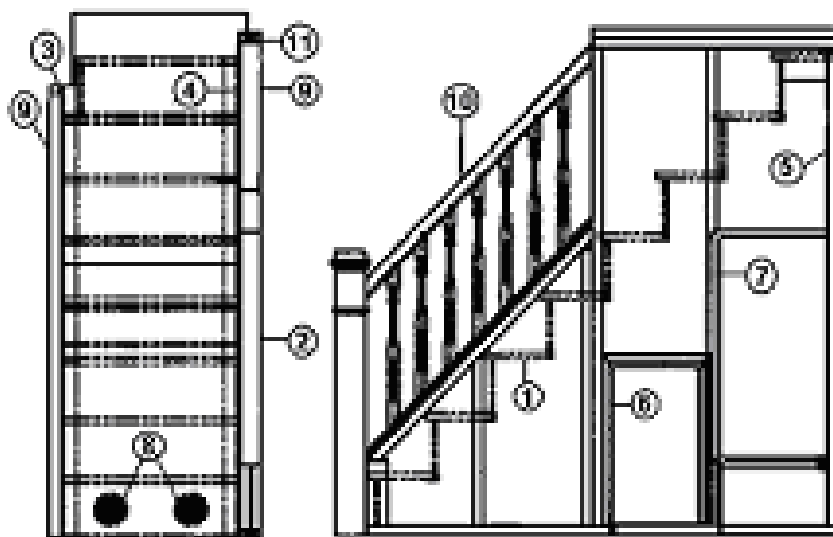

2006 390/396/Sky Deck XL

FURNITURE, GALLEY

Stairway, 390 Sky Deck

Part Numbers On The Next Page