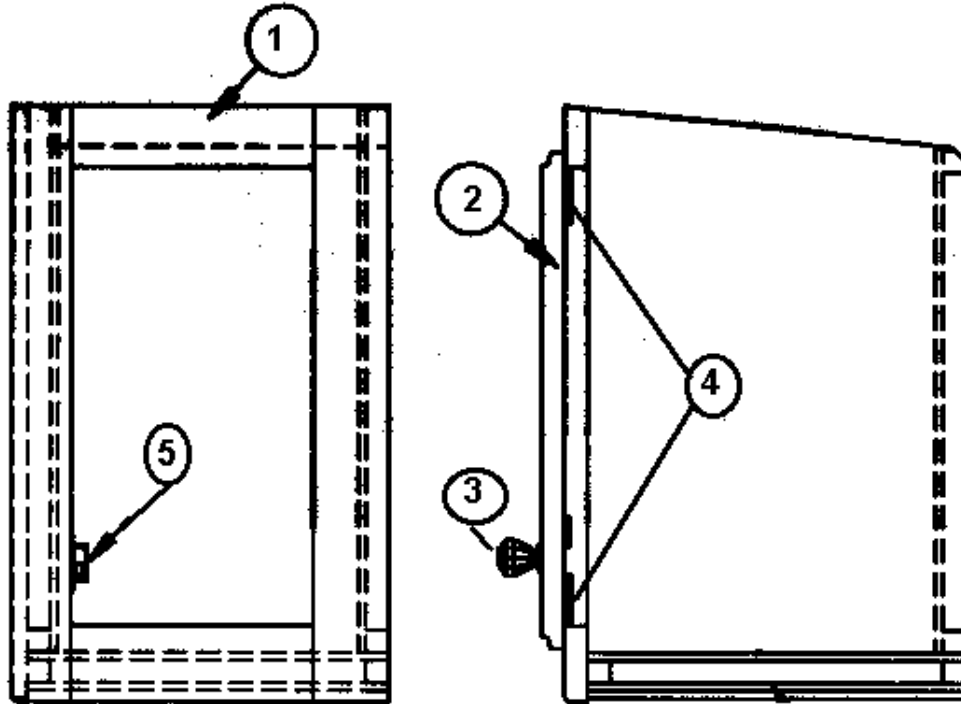

2006 390/396/Sky Deck XL

FURNITURE, GALLEY

Roof Locker, Dinette RH, 390 Sky Deck

964866-01	Locker Assembly, Dinette RH
1. 964787-006	Face frame, dinette overhead
2. 801253-016	Door, raised panel, 9.00" x 16.25"
3. 381835	HANDLE-CHROME/BRASS
4. 381683	Door hinges
5. 381228-01	Door grabber catch