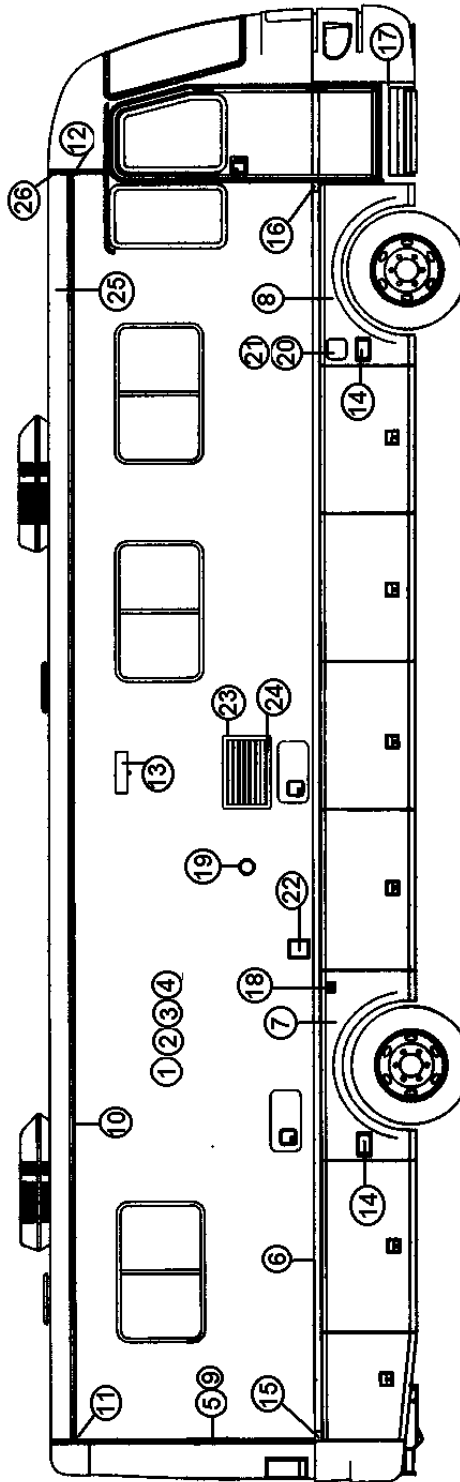

2006 390/396/Sky Deck XL

EXTERIOR SHELL

Wall, Curbside, 390

See next page for P/N