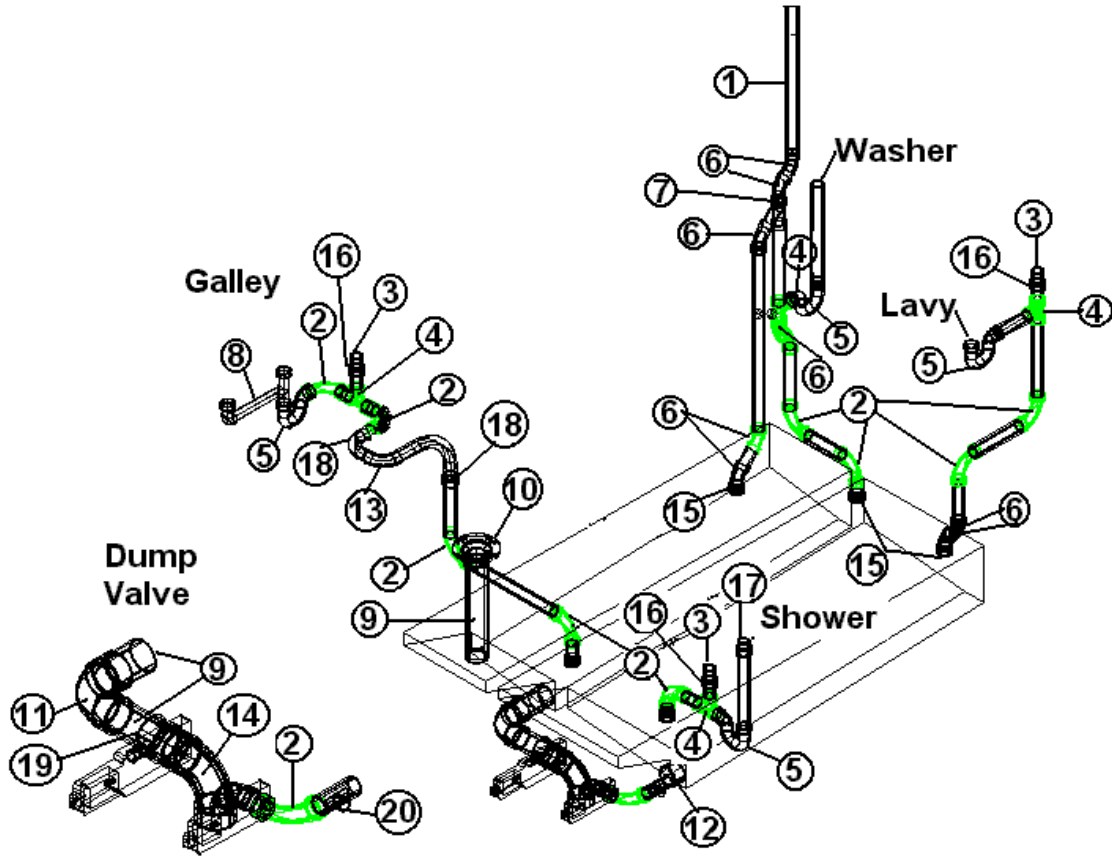

2006 390/396/Sky Deck XL

PLUMBING, DRAIN

Drain Line System, 390