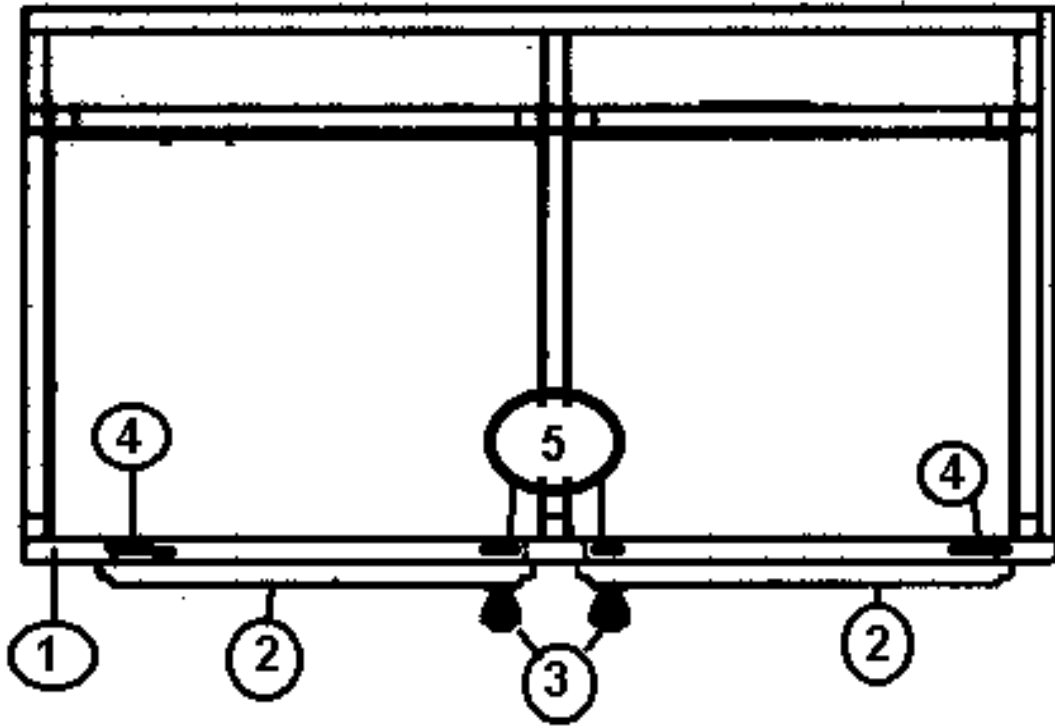

2006 390/396/Sky Deck XL

FURNITURE, GALLEY

Roof Locker, LH Galley, 390 Sky Deck

964862-02	Locker Assembly, LH Galley
1. 964771-006	Face frame, LH Galley
2. 801253-036	Door, raised panel, 14.50" x 16.25"
3. 381835	HANDLE-CHROME/BRASS
4. 381683	Door hinges
5. 381228-01	Door grabber catch