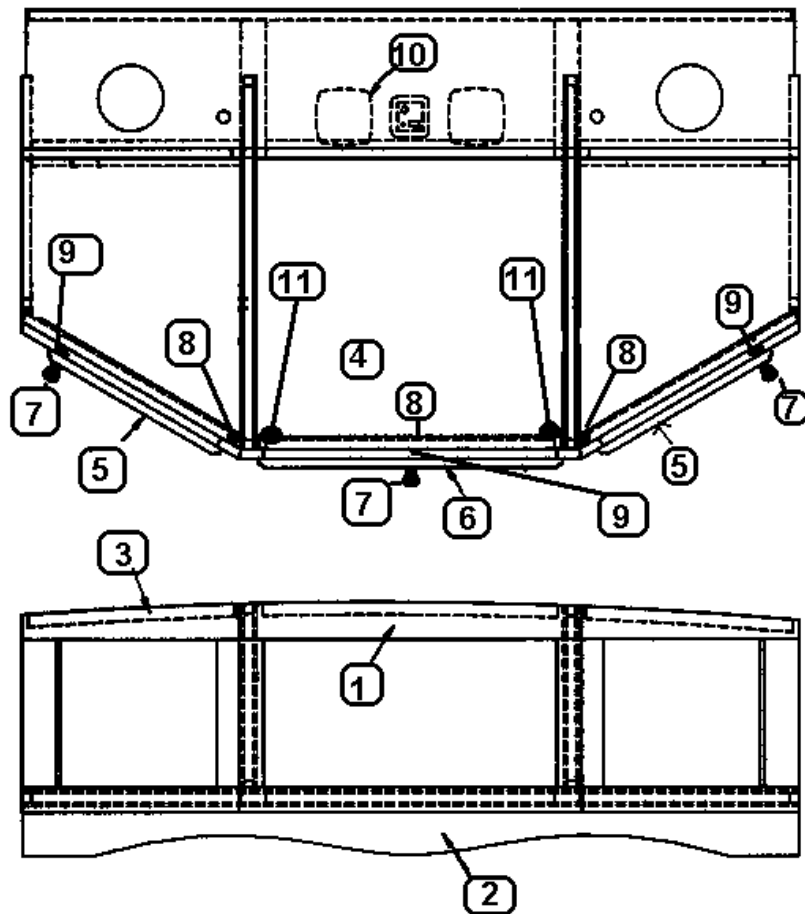

2006 390/396/Sky Deck XL

FURNITURE, BEDROOM

Roof locker Assembly, Roadside, 390/396

964848-01	Roof locker Assembly, RS rear, 390/396
1. 964784-003	Face frame, Rear liner locker
2. 964796-003	Rail, rear roof locker, light cover
3. 114812	Aluminum angle, 1" x 1"
4. 701538	Carpet liner, black
5. 801253-093	Door, raised panel, 16" x 12.75"
6. 801253-103	Door, raised panel, 24.5" x 12.75"
7. 381835	HANDLE-CHROME/BRASS
8. 391683	Door hinges, hidden
9. 381228-01	Door grabber catch
10. 511464-07	Speaker/Headphone system
11. 381147	Door support