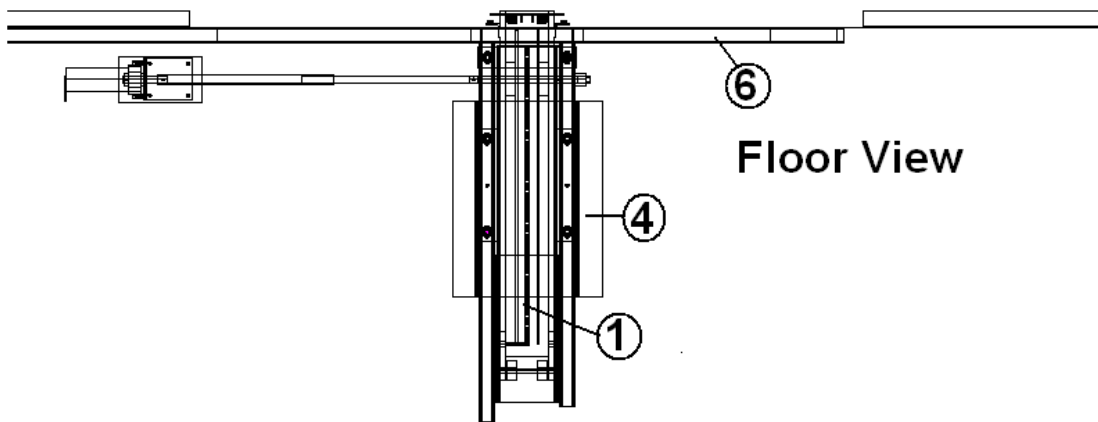

Floor View

1. 400952 Slide out system, Power Gear, Wardrobe
2. 345405 BOLT 1/2-13 X 3.5" CARRIAGE bolt
3. 350132 NUT, FLANGED MAC-LOCK 1/2" X 13
4. 453938 CLOSE-OUT, WARDROBE SLIDE MECH
5. 453937 CLOSE-OUT, SLIDE MECHANISM
6. 452276 STEEL 20 GA GALVANIZED