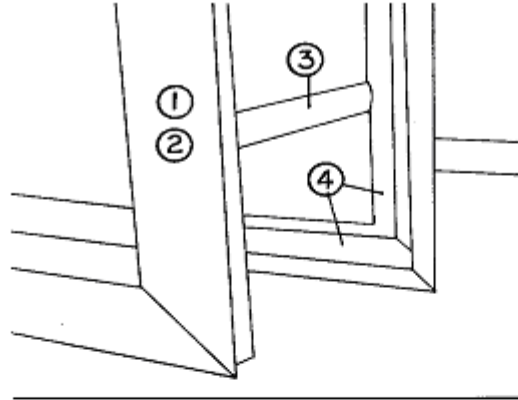

2006 390/396/Sky Deck XL

EXTERIOR SHELL

Slide-out Extrusion

1. 114771	Extrusion, slide out
2. 114770	Extrusion, slide, trim out box(fits behind 1.
3. 114768	Extrusion, slide out
4.114726	Extrusion, slide corner trim out frame

Item 1 is slotted to allow adjustment to the sidewall Cutout. Fitting will be required.