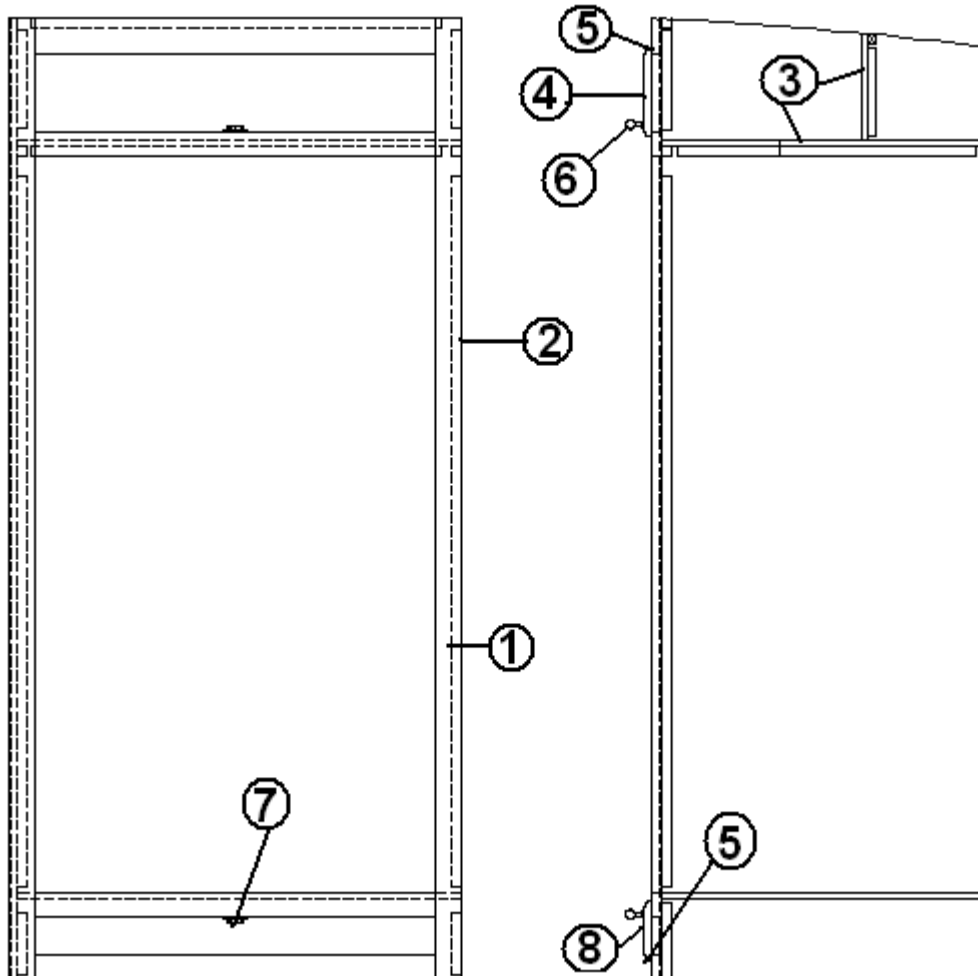

2006 390/396/Sky Deck XL

FURNITURE, GALLEY

Refrigerator Cabinet, 12 Cu. Ft., 390 Sky Deck

965977	Refrigerator cabinet, 12 C/F
1. 965976-006	Face frame, refer cabinet
2. 801422	Forward refer cabinet panel
3. 801179-006	Panel, Oak/Raw, 1/2" x 4' x 8'
4. 801254-196	Drawer face, 7.00" x 33.00"
5. 381683	Hinges, Hidden
6. 381835	HANDLE-CHROME/BRASS
7. 381228-01	Door grabber catch
8. 801254-06	Drawer face, 4.75" x 33.00"
381147	Spring prop