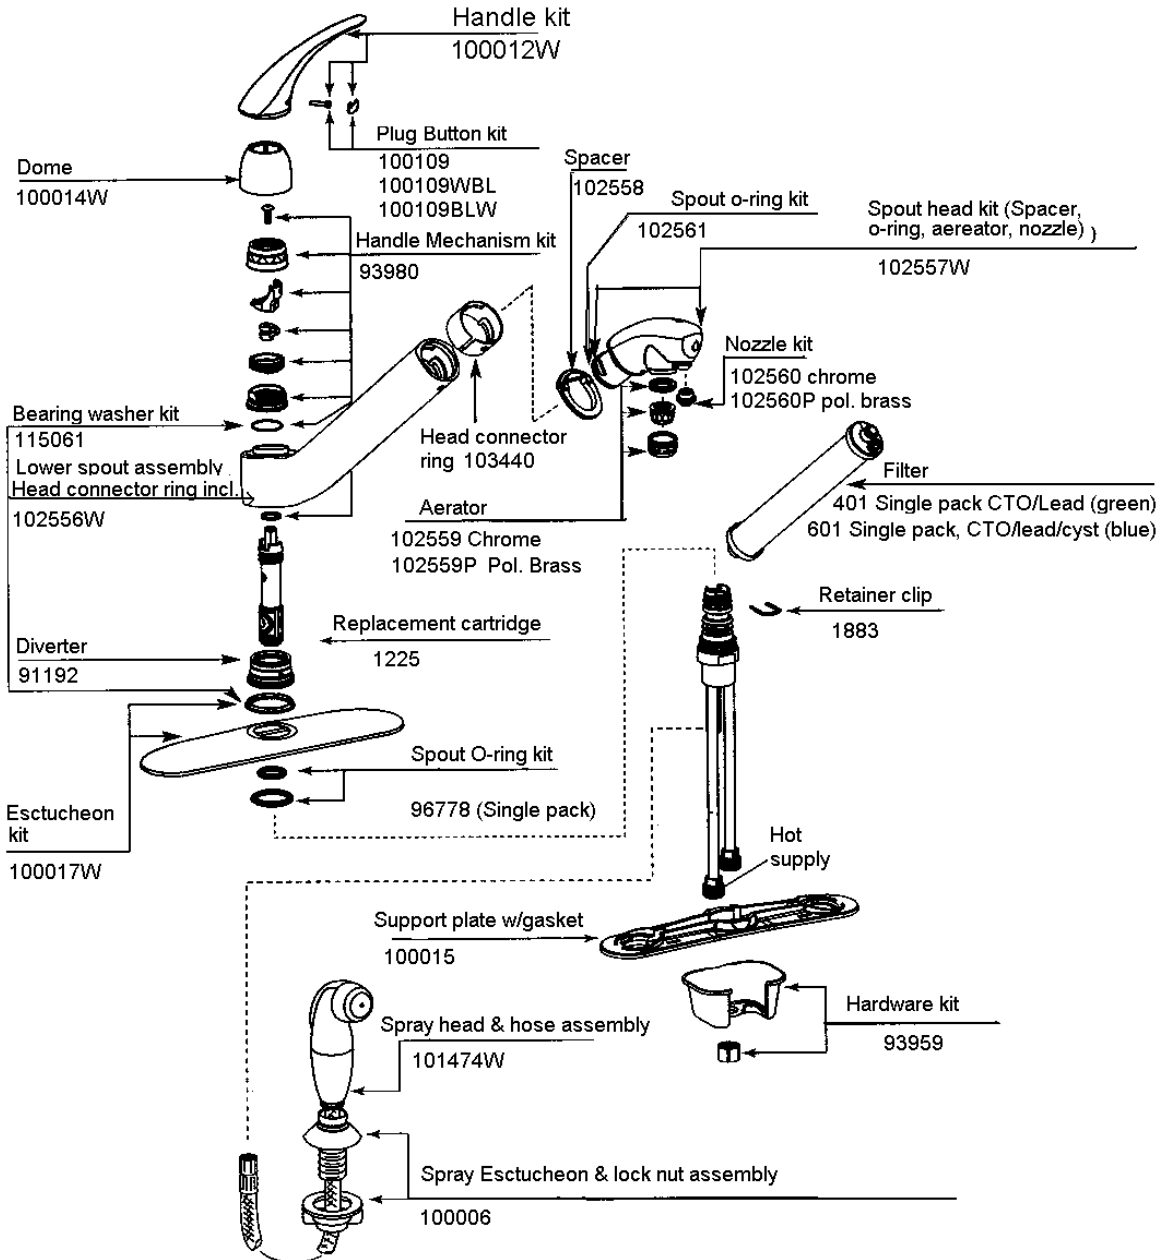

2006 390/396/Sky Deck XL

PLUMBING, FRESH WATER

Faucet, Galley, 390/396

601827-01

Moен Pure Touch Faucet, Chrome