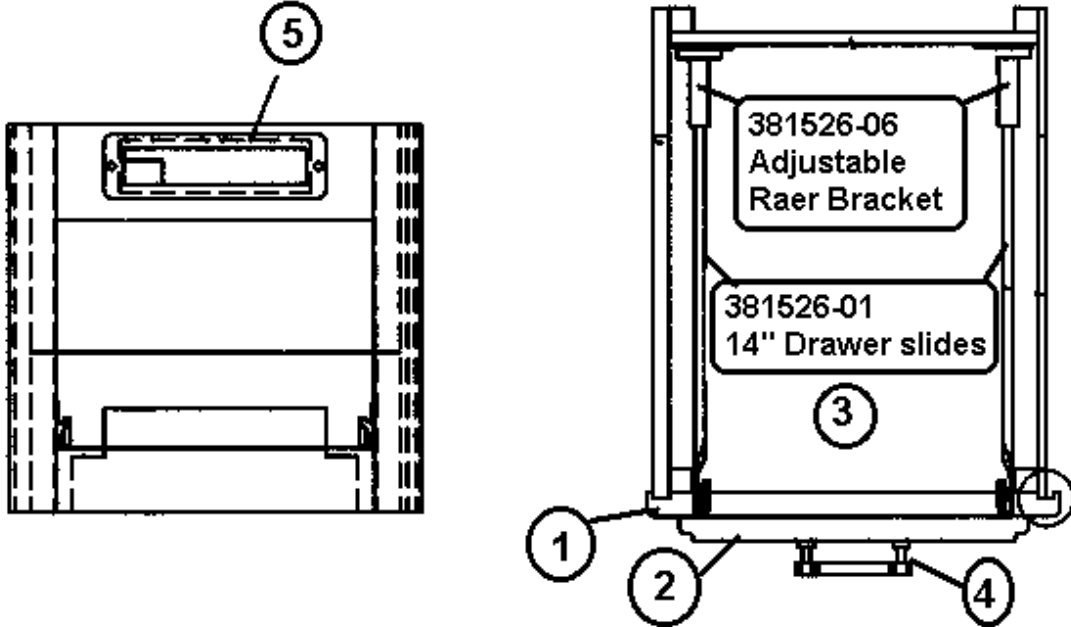

2006 390/396/Sky Deck XL

FURNITURE, CAB/LOUNGE

Cab Cabinet, 390/396

965071-01

1. 965068-003

2. 801254-073

3. 964907-10

4. 381835

5. 203234

381526-01

381526-06

Cab Cabinet Assembly 390/396 XL

Face frame, cab cabinet

Drawer face, 8.00" x 10.50"

Drawer box, 6.00" x 14.00" x 8.50"

HANDLE-CHROME/BRASS

Pop up cup holder, black

DRAWER SLIDE-950-RV 14" 350MM PER

DRAWER BRACKET, REAR 251(PAIR)