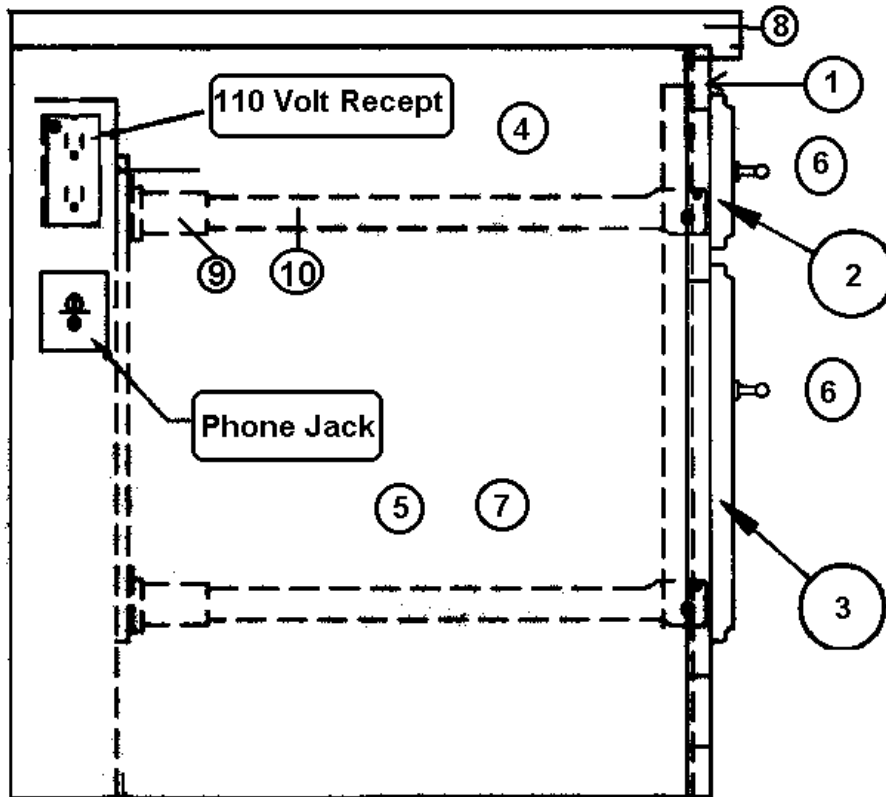

2006 390/396/Sky Deck XL

FURNITURE, BEDROOM

End Table, 390 Sky Deck

965083-01	End table assembly
1. 965084-006	Face frame, End Table
2. 801254-166	Drawer face, 4.75" x 14.25
3. 801254-026	Drawer face, 12.00" x 14.25"
4. 964906-15	Drawer box, 12.25" x 18.00" x 2.75"
5. 964909-03	Drawer box, 12.25" x 18.00" x 10.75"
6. 381835	HANDLE-CHROME/BRASS
7. 114961	Hanger, file folder, Not shown
8. 965059-01	Top assembly, end table
9. 381526-03	Drawer slide, 18"
10. 381526-06 381614	Bracket, adjustable, rear FOLDING SHELF BRACKET