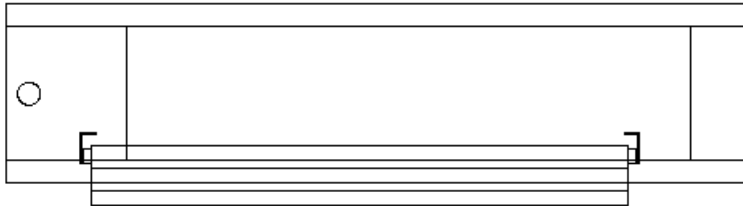

2006 390/396/Sky Deck XL

FURNITURE, CAB/LOUNGE

Cab, Upper Side Panel, Curbside, 390 Sky Deck

- 965073-01 CAB SIDE PANEL ASSY. CS
- 965066-006 FACE FRAME CAB SIDE, RS, OAK
- 702818 SHADE-KOOL SCREEN BLK-35'CUT P
- 702988-01 WALL WEAVE 1/8"