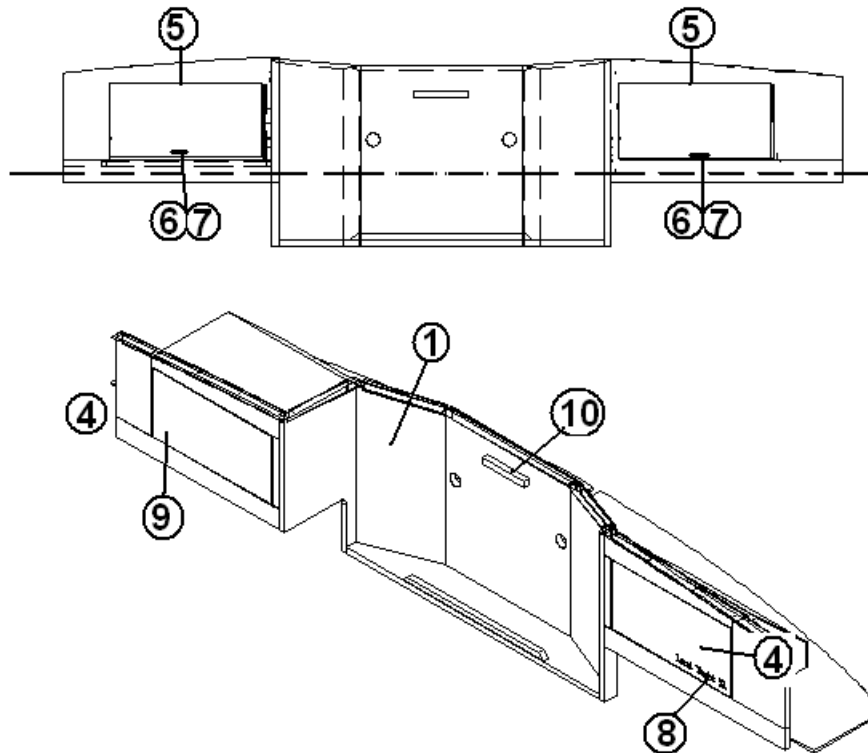

2006 390/396/Sky Deck XL

FURNITURE, CAB/LOUNGE

Roof Locker, Front Cab, 390/396

966144	LOCKER ASSY-FRONT LINER
1. 966143-003	FACE FRAME, HICKORY
2. 701538-01	CARPET-ECONOLIER
3. 702992-02	Headliner, Neutral
3. 371375-05	GLASS-3/16" TINTED 8.38" X 16.813"
4. 381654	HINGE-NON BORE GLASS DOOR.BLACK
5. 381653	LATCH-SINGLE TOUCH BLACK
6. 381707	STRIKE W/PULL-GLASS DOOR BLACK
7. 386034	DECAL-AIRSTREAM 7.5"
8. 386033	DECAL-LAND YACHT 7.5"
10. 365013	TAPE CHARCOAL LOW DENSITY FOAM
964802-003	BLOCK-CORNER RS FRT.R/L, Hickory
964803-003	BLOCK-CORNER CS FRT.R/L, Hickory
512073	FAN-12V CASE