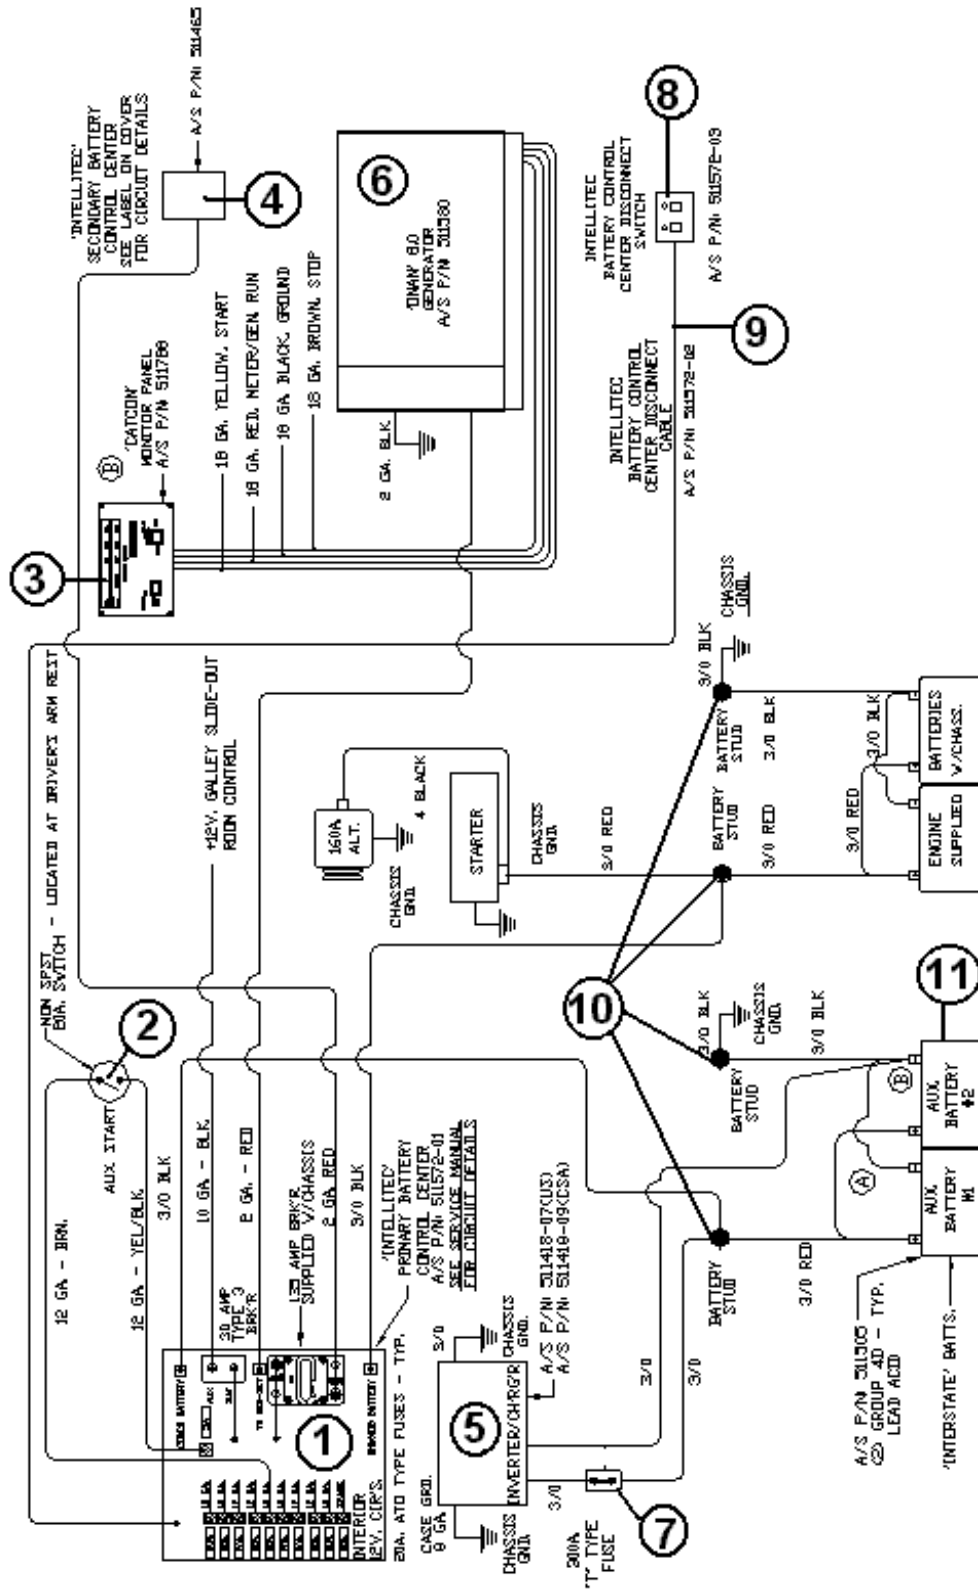

2006 390/396/Sky Deck XL

ELECTRICAL, 12 VOLT

Chassis Diagram