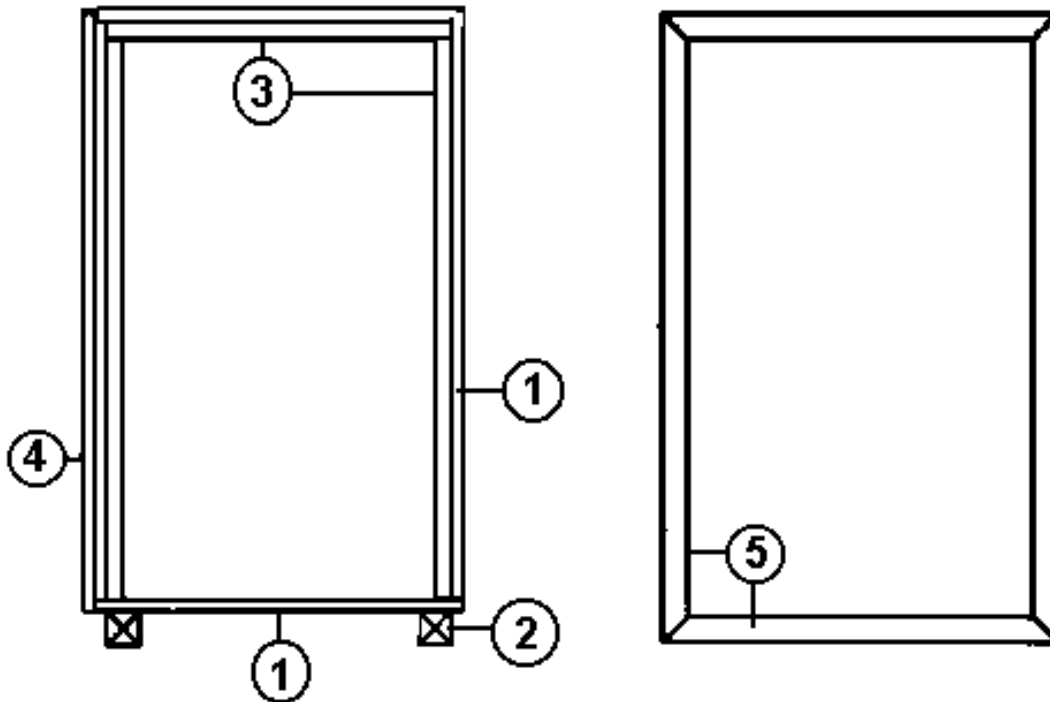

2006 390/396/Sky Deck XL

FURNITURE, GALLEY

Icemaker Cabinet, 390 Sky Deck

1. 965702
   1. 801179-006
   2. 800478
   3. 800506-06
   4. 800506-04
   5. 80573-016

Assembly, Icemaker Cabinet
Panel, 1/2" Oak Vinyl/Raw
Pine, 1 1/2" x 1 1/8"
1/2" plywood
3/4" plywood
Flat Molding, 1 1/8"