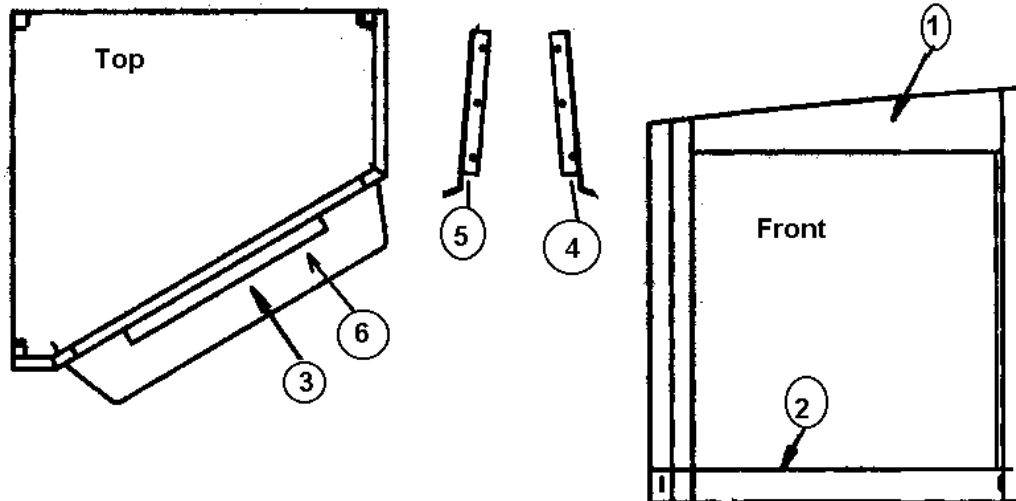

2006 390/396/Sky Deck XL

FURNITURE, BEDROOM

Television Cabinet, 396

965790	TV Cabinet Assembly, Bedroom, 396 XL
1. 965791-003	Face frame, TV cabinet
2. 801260-003	Panel, 1/2", G1S, Hickory Veneer/Raw
3. 965792-01	Shelf assembly
4. 115139-01	BRACKET-RH TV MOUNT BEDROOM
5. 115139-02	BRACKET-LH TV MOUNT BEDROOM
6. 365238-04	EDGEBANDING TAPE PVC 5/8" WHITE