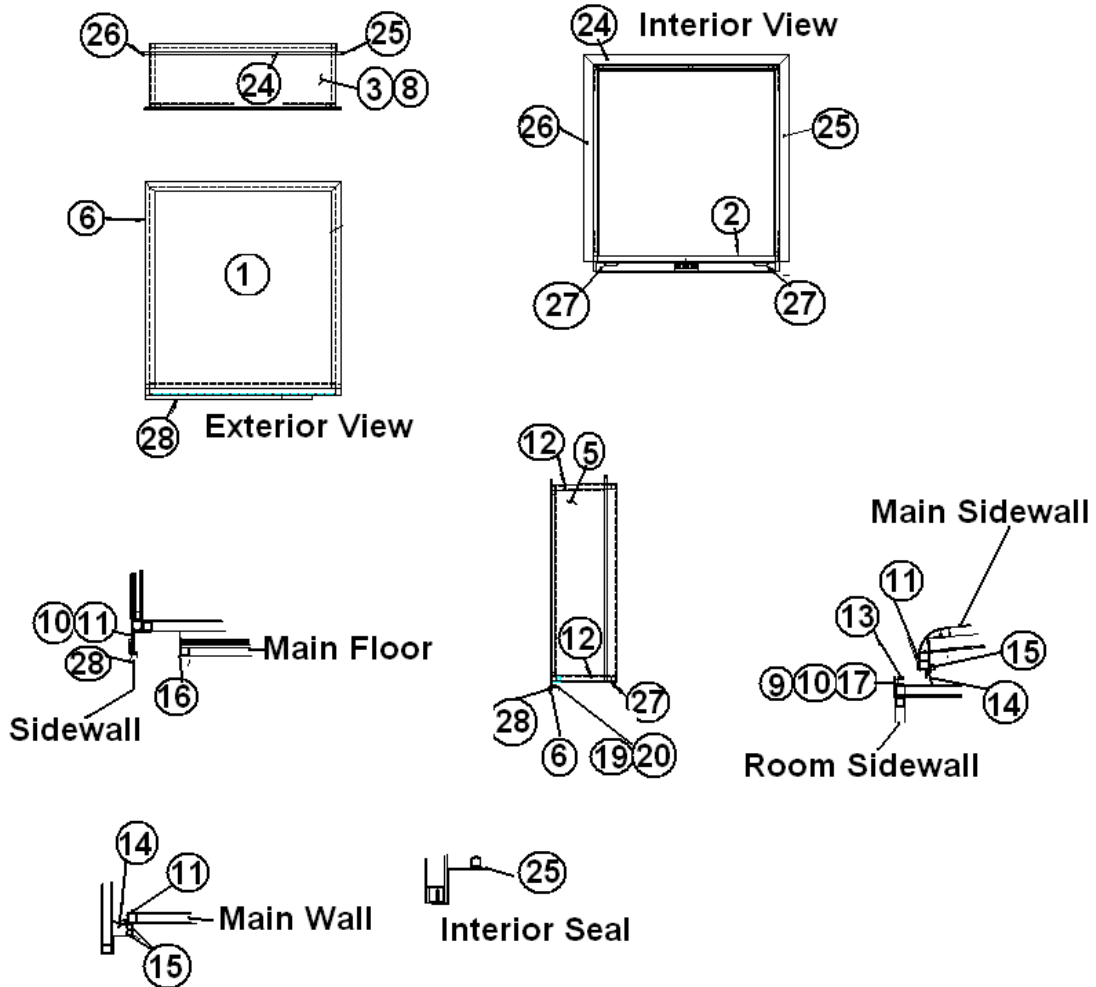

2006 390/396/Sky Deck XL

FURNITURE, BEDROOM

Wardrobe Slide out, Bedroom, 396

Part Numbers on the Next Page