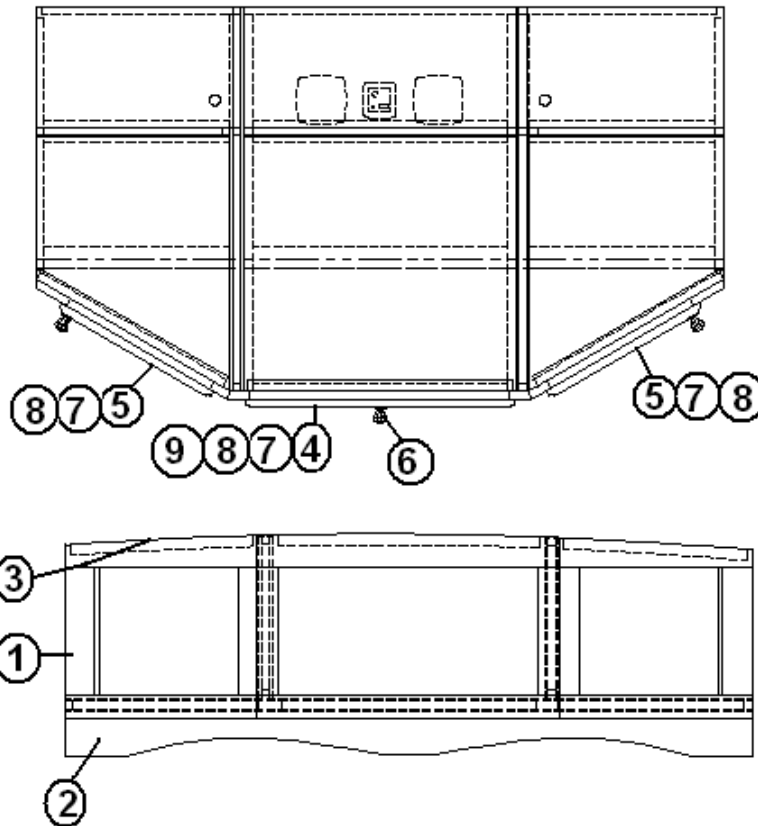

2006 390/396/Sky Deck XL

FURNITURE, BEDROOM

Roof Locker, Rear Liner, 396

1. 966510 LOCKER ASSY-REAR LINER 400HP
1. 964784-003 Face frame, rear liner locker
  2. 964796-003 RAIL, REAR ROOF LOCKERLIGHT COVER
  3. 114812 ALUMINUM ANGLE 1.00" X 1.00"
  4. 801253-093 DOOR-RSD PNL WALNUT 16.0 X 12.
  5. 801253-103 DOOR-RSD PNL WALNUT 24.5 X 12.
  6. 381726 CABINET DOOR KNOBS
  7. 381683 DOOR HINGES
  8. 381228-01 CATCH GRABBER DOOR C3-803
  9. 381147 SUPPORT - SPRING LOADED DOOR