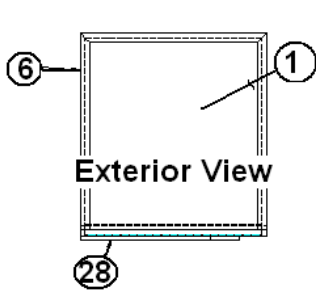

2006 390/396/Sky Deck XL

EXTERIOR SHELL

Wardrobe Slide Out Room

SEE NEXT PAGE FOR P/N