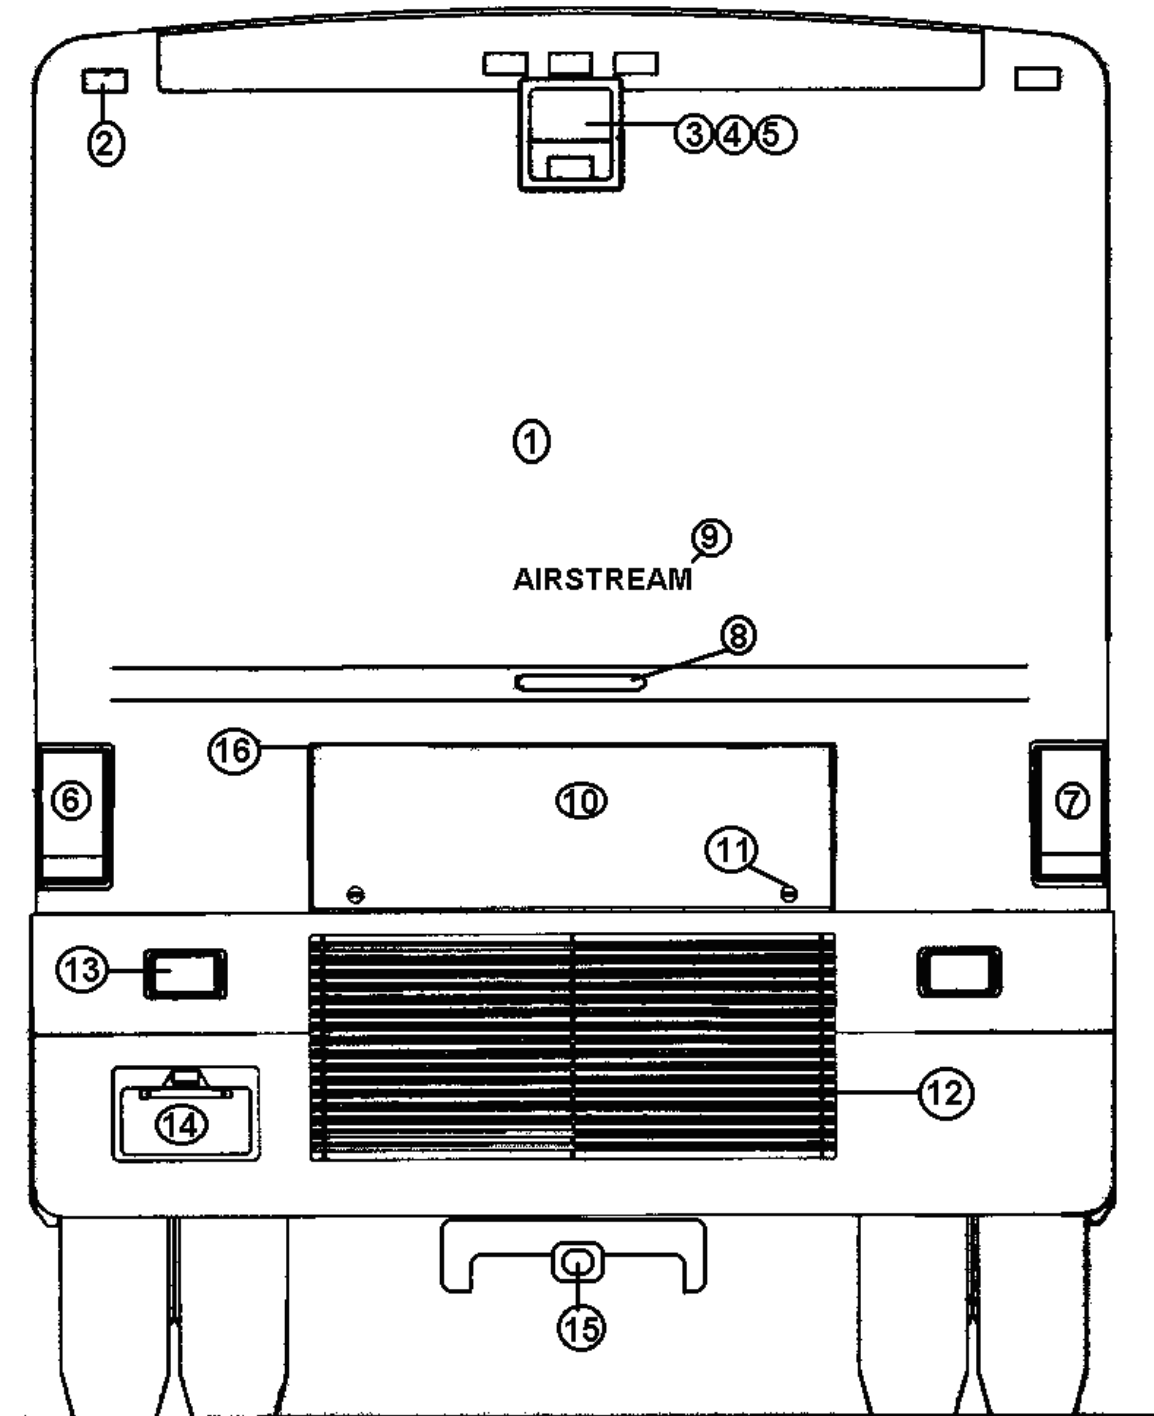

2006 390/396/Sky Deck XL

EXTERIOR SHELL

Aft End

See next page for P/N

2006 390/396/Sky Deck XL

EXTERIOR SHELL

Aft End

1. 203216-01 Rear cap, XL diesel
2. 510984-01 Light clearance, red
2. 381396 GASKET, CLEARANCE LIGHT
3. 511642 Monitor, Weldex
4. 203181 Cover, back up camera
5. 511044-03 Actuator, two position, push/pull
6. 511589-01 Tail light assembly, R/S
7. 511589-02 Tail light assembly, C/S
- 511584 Socket, turn signal, Ford
- 511585 Socket, Stop/tail light, Ford
- 511586 Socket, Back-up light, Ford
- 511587 Bulb, 3357, stop/tail
- 511588 Bulb, 3156, turn/back-up
8. 511154-02 Light strip, 3rd brake
9. 203530-01 DECAL-AIRSTREAM 4" X 34.71" long,
Matches Silver Metallic Starfire paint
9. 203530-02 DECAL-AIRSTREAM 4X34.71 long,
Matches Dark gray metal flake paint
10. 922742 Door, rear access, louvered
11. 381227-01 Latch, vise-action, curved pawl
12. 922538 Louver assembly, rear
13. 511101-01 Docking light, stainless steel
14. 511407 License plate light w/holder
15. 400968 Hitch, Reese, 10,000lbs.
16. 381434 HINGE, S.S., 3 X 3
- 381639-01 Ladder, rear roof