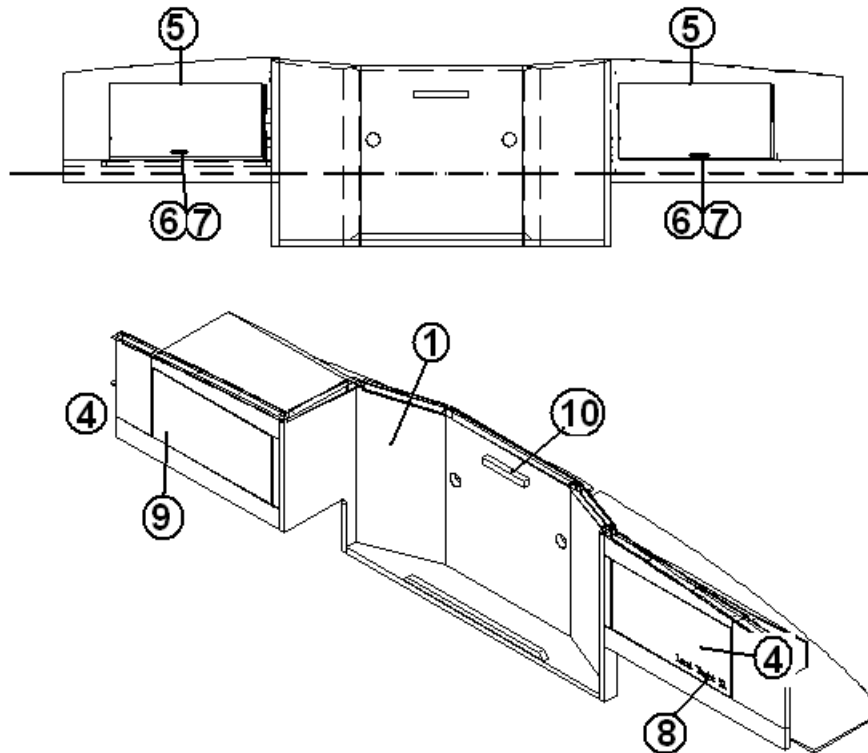

2006 390/396/Sky Deck XL

FURNITURE, CAB/LOUNGE

Roof Locker, Front Cab, 390 Sky Deck

966144	LOCKER ASSY-FRONT LINER
1. 966143-003	FACE FRAME, OAK
2. 701538-01	CARPET-ECONOLIER
3. 702992-02	Headliner, Neutral
3. 371375-05	GLASS-3/16" TINTED 8.38" X 16.813"
4. 381654	HINGE-NON BORE GLASS DOOR. BLACK
5. 381653	LATCH-SINGLE TOUCH BLACK
6. 381707	STRIKE W/PULL-GLASS DOOR BLACK
7. 386034	DECAL-AIRSTREAM 7.5"
8. 386033	DECAL-LAND YACHT 7.5"
10. 365013	TAPE CHARCOAL LOW DENSITY FOAM
512073	FAN-12V CASE