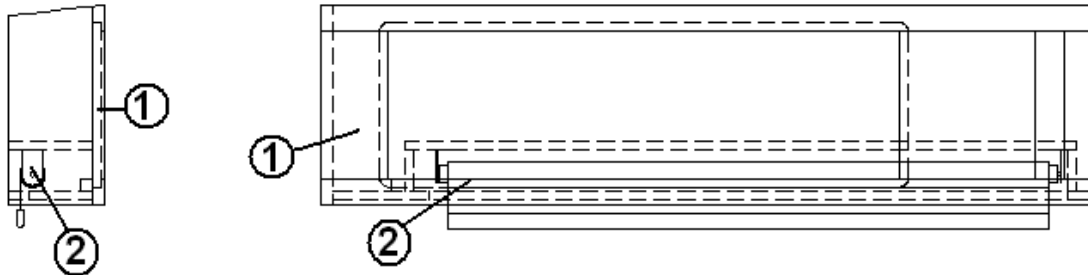

2006 390/396/Sky Deck XL

FURNITURE, CAB/LOUNGE

Cab, Upper Side Panel, Roadside, 390/396/Sky Deck

966142	CAB SIDE PANEL, RS
1. 966141-003	FACE FRAME-RS SIDE CAB, Hickory
1. 966141-006	FACE FRAME-RS SIDE CAB, OAK
2. 702818	SHADE-KOOL SCREEN BLK-35'CUT P
702988-01	WALL WEAVE 1/8", HYROGLYPHIC