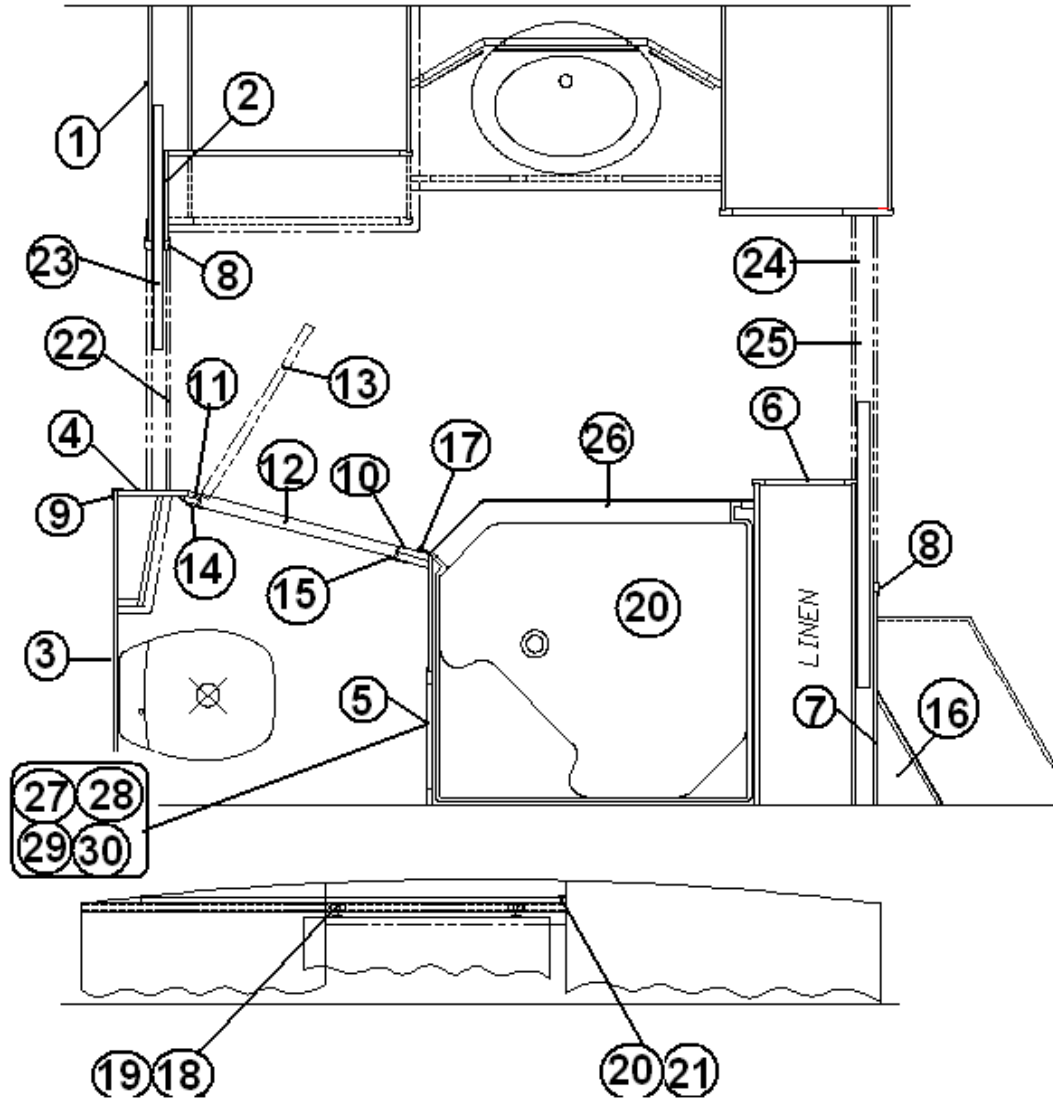

2006 390/396/Sky Deck XL

FURNITURE, BATH

Bath Module, 396

Part Numbers On the Next Page