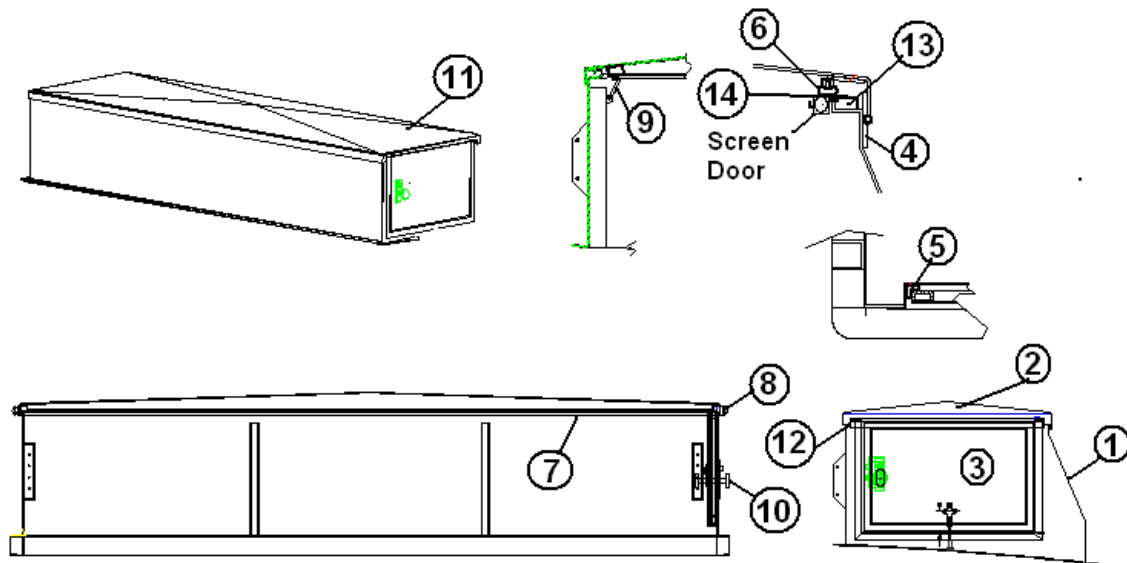

2006 390/396/Sky Deck XL

FURNITURE, SKY DECK ROOF

Hatch Assembly

1. 454379	Assembly, hatch body
2. 454381	Assembly, hatch lid
3. 454382	Assembly, hatch door
4. 381000-56	Hinge, aluminum
5. 365232	Bulb seal, hatch door
6. 381785	Bulb seal hatch lid
7. 381829	Wiper seal, hatch lid
8. 381789	Knob, chrome, hatch lid
9. 380903	Latch, hatch lid
10. 381793	Latch, hatch door
11. 966384	Screen door
12. 381908	Hinge, latch door
13. 381853	Hinge, screen door
14. 365045	Seal main door