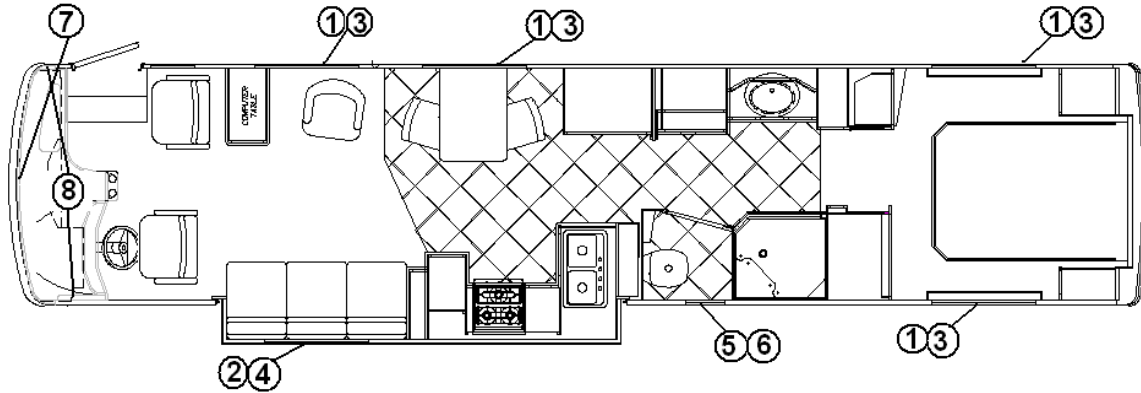

2006 390/396/Sky Deck XL

DRAPES/BLINDS/VALANCES

Shades/Shadow Boxes, 390

1. 966131-16	SHADOW BOX, 43" X 26"
2. 966131-17	SHADOW BOX, 43" X 22"
3. 703272-39	SHADE PLTD DAY/NITE 44.00" X 28"
4. 703272-40	SHADE PLTD DAY/NITE 44.00 X 24
5. 965078-003	FRAME, WINDOW SURROUND BATH
6. 703273-35	SHADE SGL PLTD NITE 34.5X25" 3
7. 702975	Windshield wrap curtain w/track & strap
8. 702818	Shade, Kool Screen, black