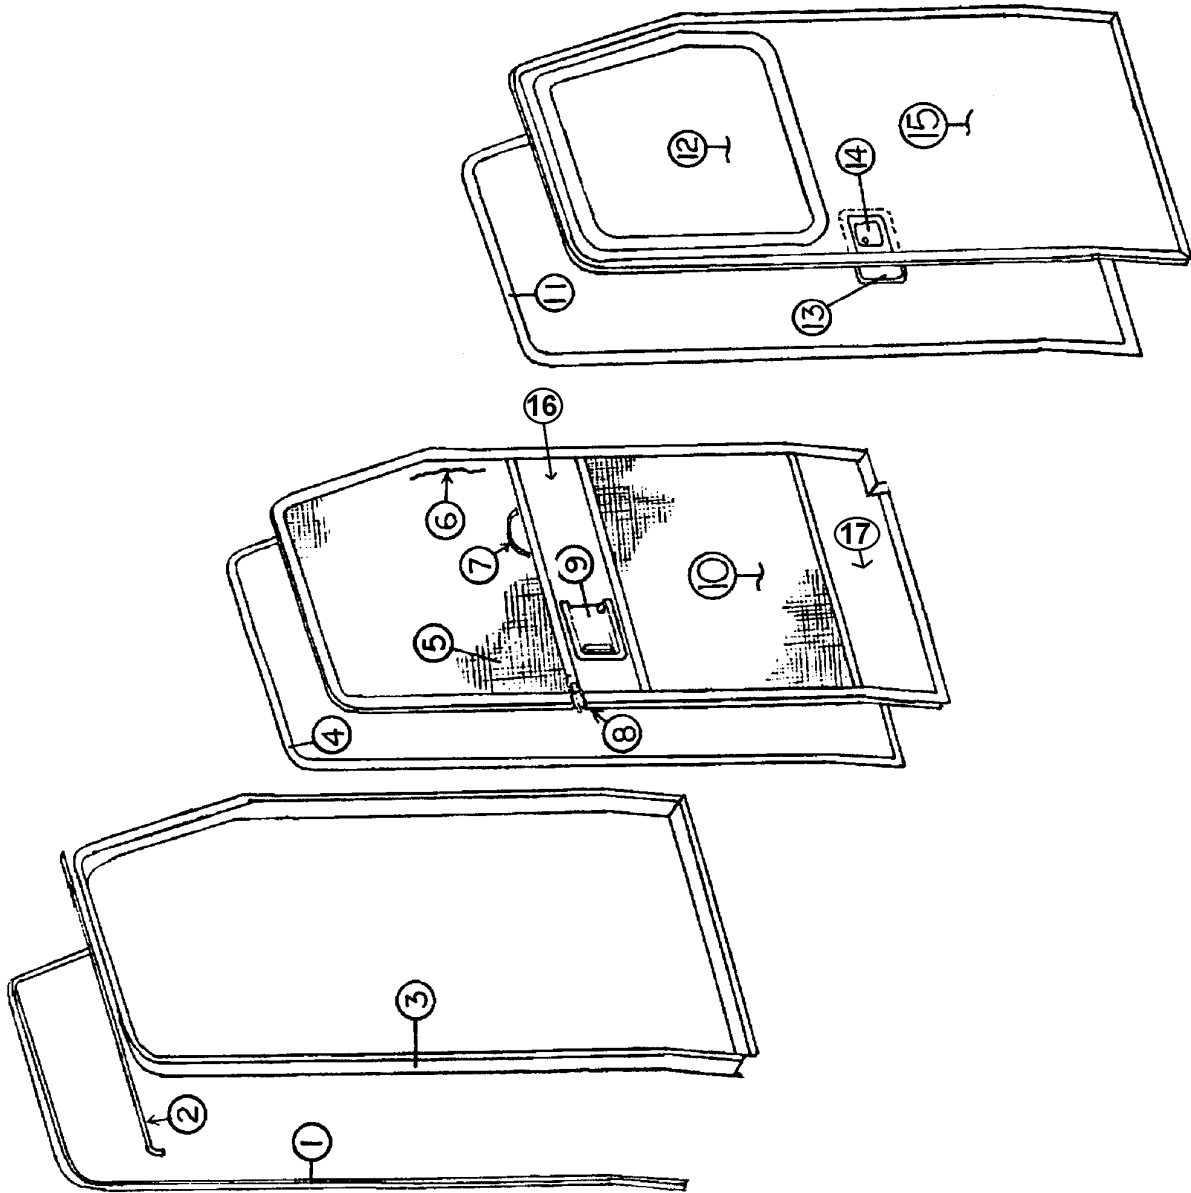

2006 390/396/Sky Deck XL

DOORS/WINDOWS/AWNINGS

Main/Screen Door

See Next Page for Part numbers.