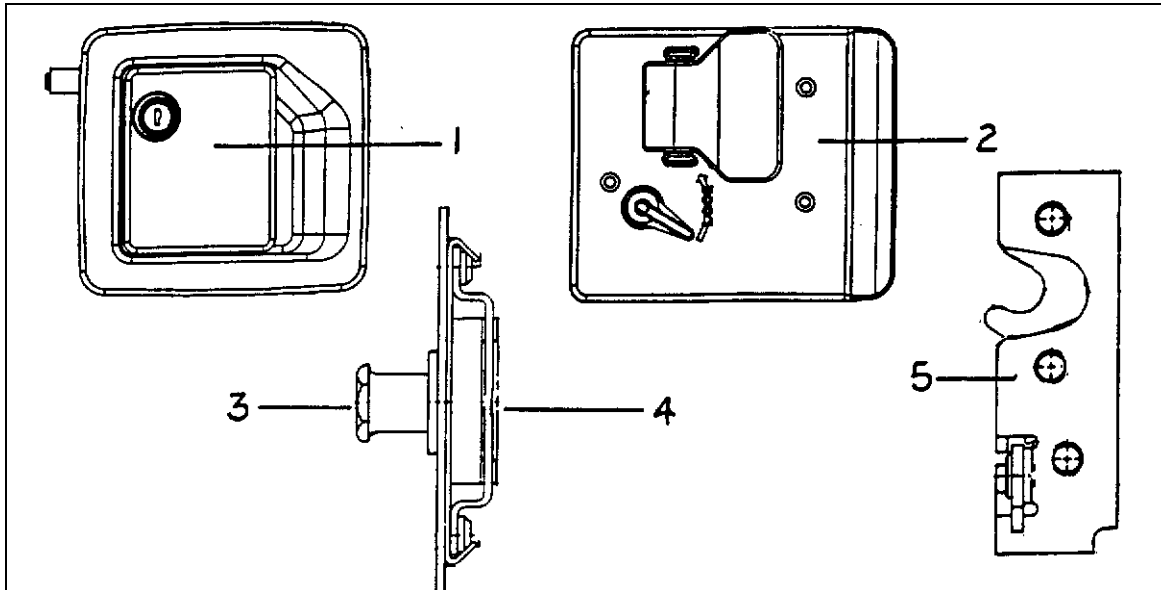

2006 390/396/Sky Deck XL

HARDWARE

Main Door Lock

1. 381521-01 outside lock housing
2. 381521-02 inside lock plate
3. 381284 Striker bolt
4. 381521-04 Caged nut
5. 381521-03 Rotary latch
- 381521-05 Screws, inside lock plate

Main Door Dead Bolt

- 510802-01 Actuator, door lock, 5-wire
- 381323-01 Dead bolt assembly
- 452030 Bolt, Tri-mark dead bolt
- 381326 Striker, 10007 w/Tri-mark dead bolt
- 345321-12 Screw, #8-32, flat head, black
- 200772 Pan, plastic, dead bolt, interior