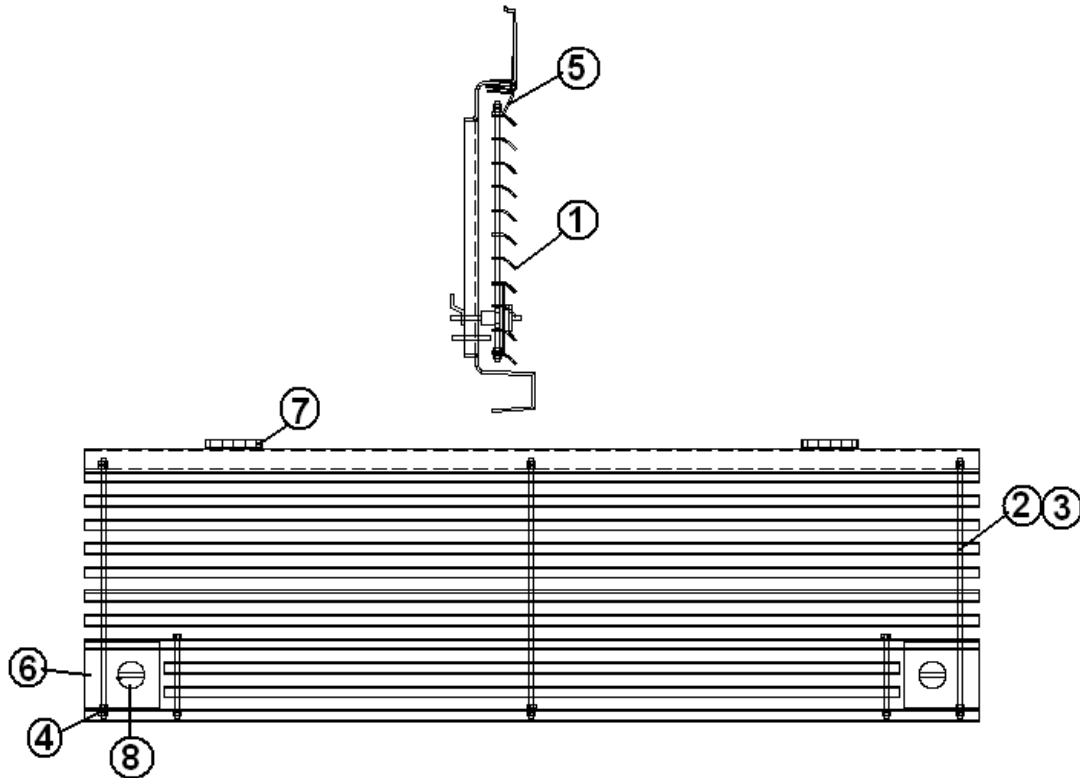

2006 390/396/Sky Deck XL

DOORS/WINDOWS/AWNINGS

Rear Access Door

922742	DOOR ASSY-REAR LOUVERED
1. 114868	EXTRU., LOUVER REAR GRILL
2. 345391	ROD-THREADED 1/4-20 X 10'-0"
3. 452213-00118	SPACER, 1.18 LONG
4. 350022	NUT KEP 1/4-20 CAD PLATED
5. 115184	TOP RAIL
6. 115185	PLATE
7. 101115	SHEET, ALUM .060 X 48 X 120
8. 381434	HINGE, S.S., 3 X 3
9. 381227-01	WISE-ACTION LATCH, CURVED PAWL
381569-05	Gas spring, 30#-rear access
381262	Bracket, prop w/ball
381310	Bracket, gas prop, upper