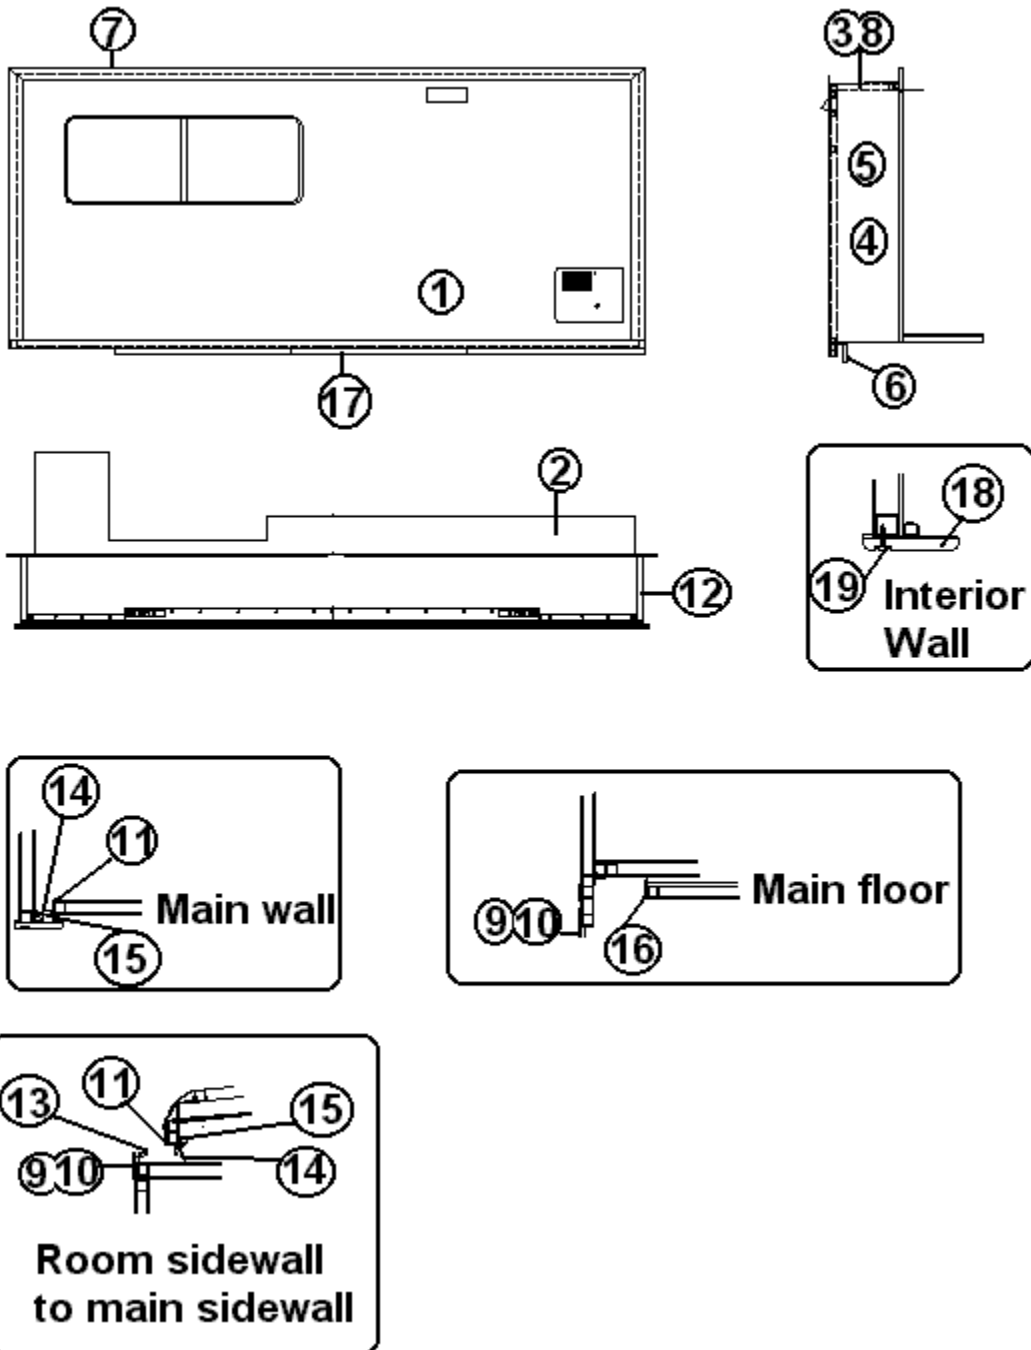

2006 390/396/Sky Deck XL

EXTERIOR SHELL

Galley Slide out Room