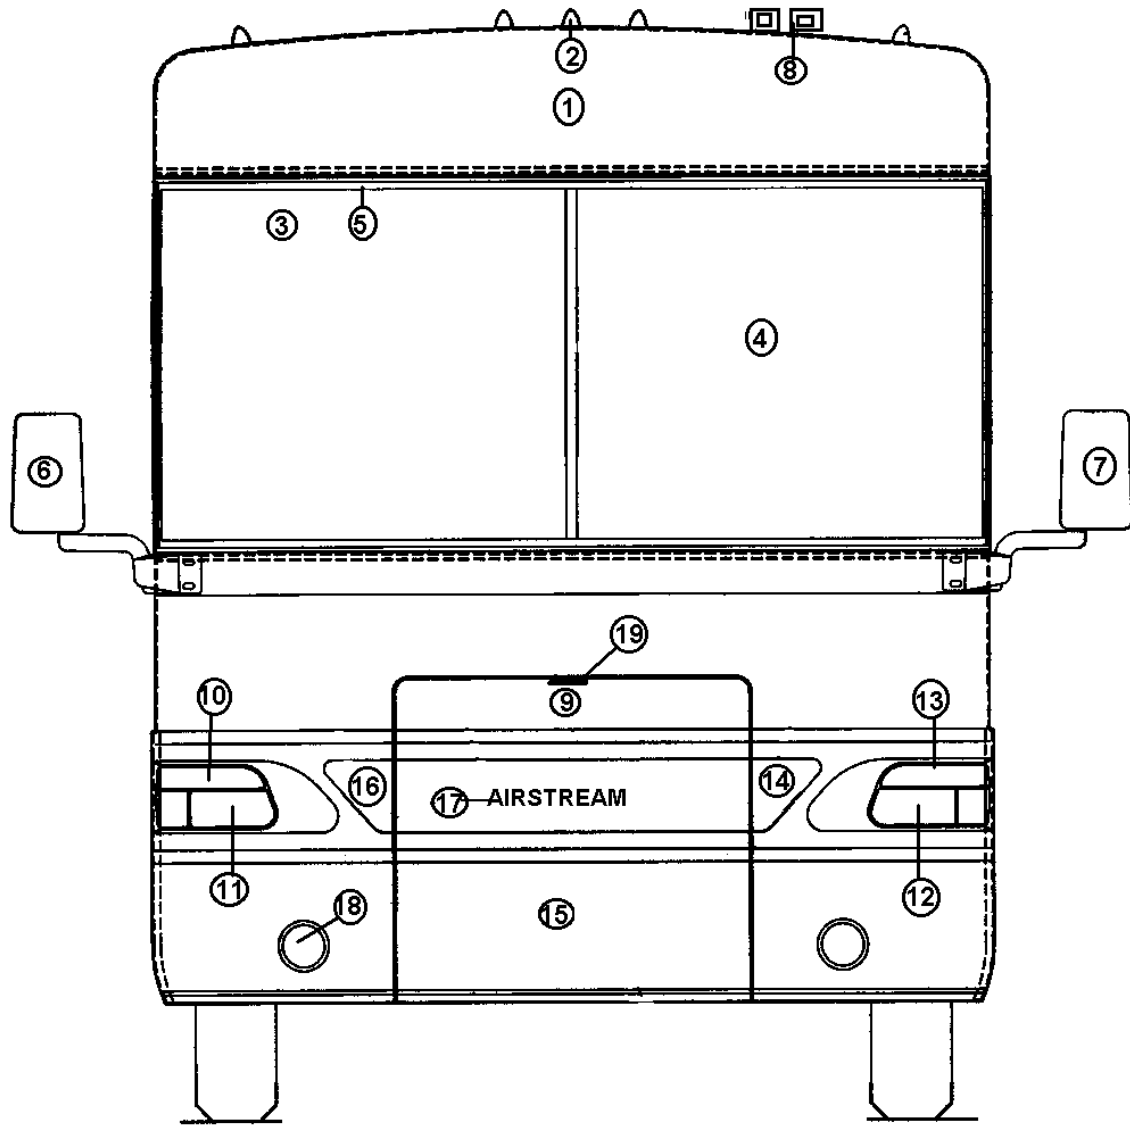

2006 390/396/Sky Deck XL

EXTERIOR SHELL

Front End

See next page for P/N