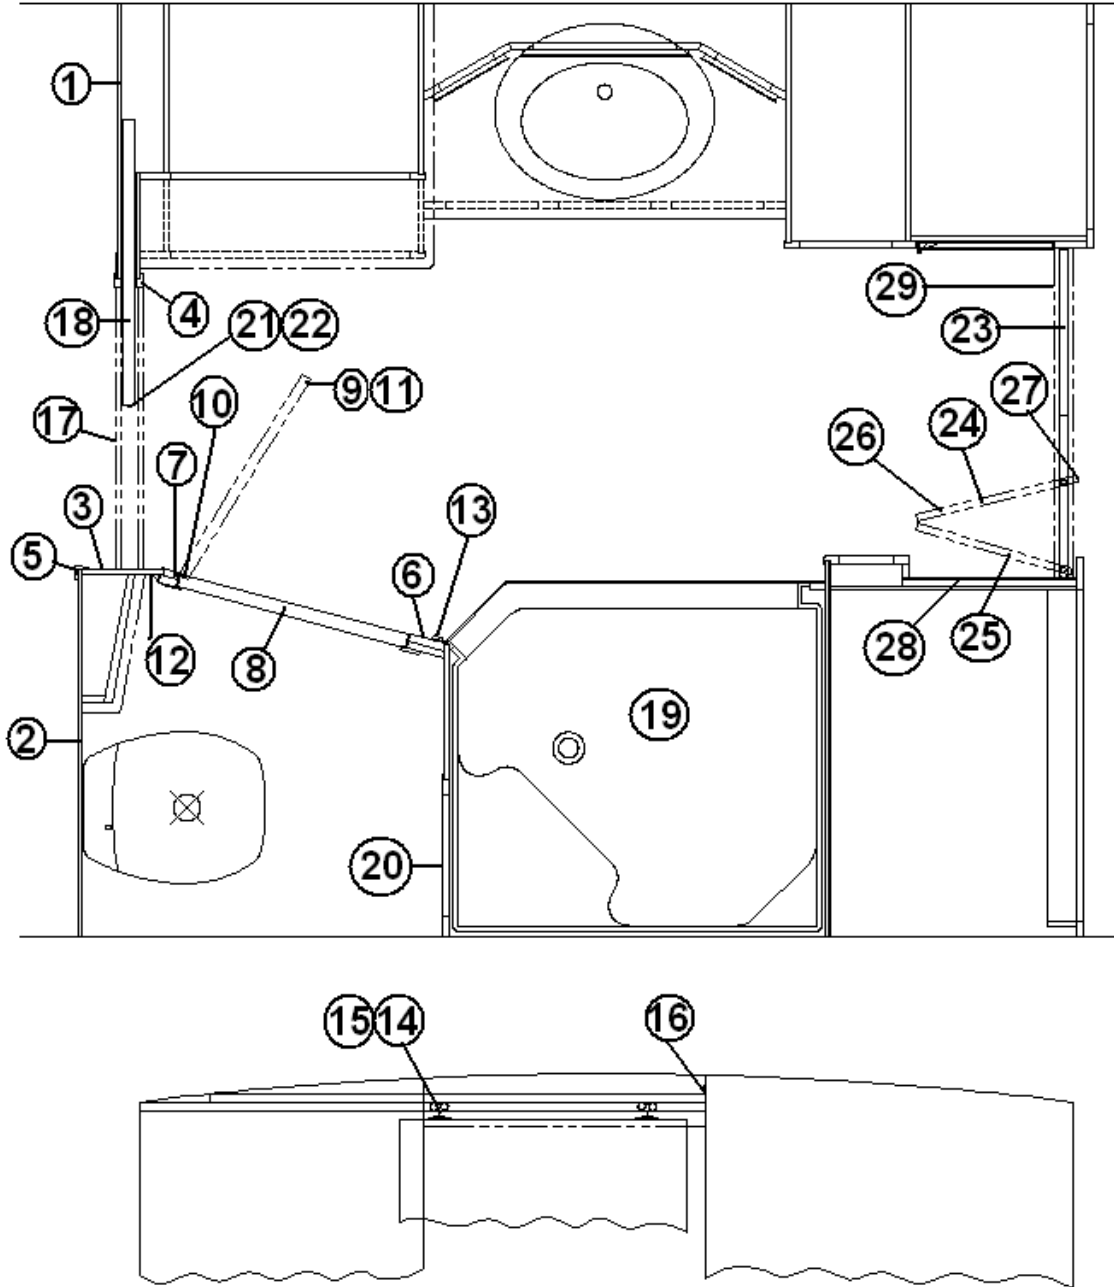

2006 390/396/Sky Deck XL

FURNITURE, BATH

Bath Module, 390 Sky Deck

Part Numbers Are On The Next Page