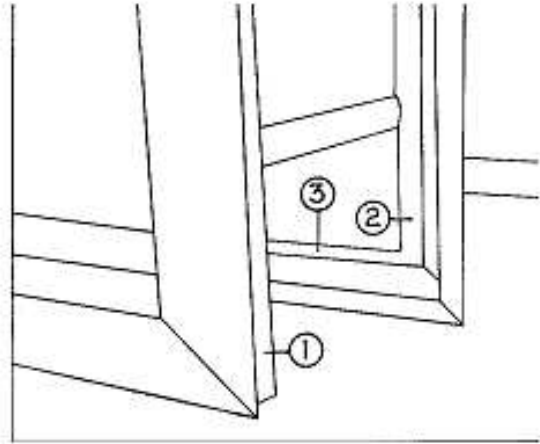

2006 390/396/Sky Deck XL

EXTERIOR SHELL

Slide Out Gaskets

1. 381594 Rubber extrusion Bulb type, black
2. 381587 Rubber extrusion wiper
3. 381589 Rubber extrusion floor wiper
4. 381663 Rubber extrusion bulb