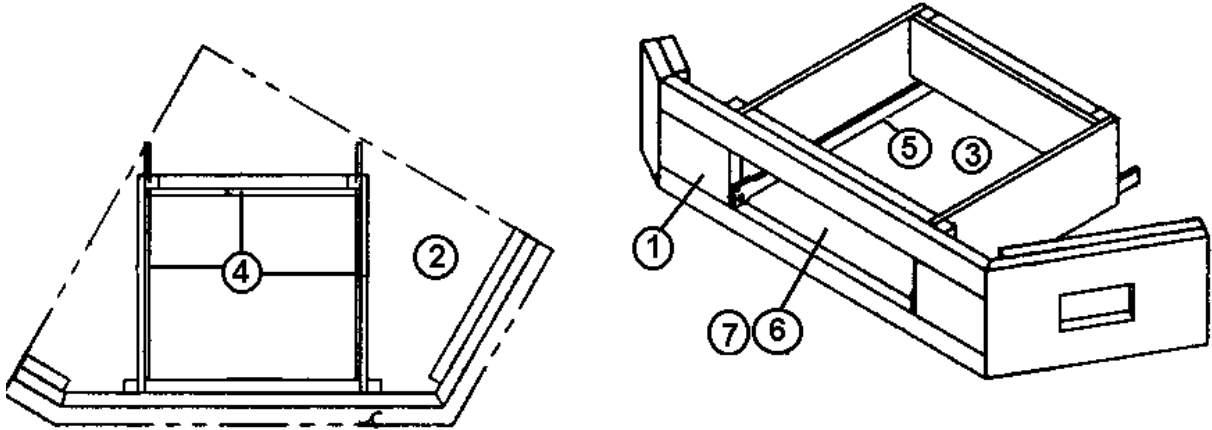

2006 390/396/Sky Deck XL

FURNITURE, BEDROOM

Vanity Assembly, 396

965422-01	Vanity Assembly
1. 965421-003	VANITY FRONT-BEDROOM, 396
2. 601932	SHELF-TOP TV BEDROOM, MIDNIGHT
2. 601932-01	SHELF-TOP TV BEDROOM, SANDSTONE
2. 601932-02	SHELF-TOP TV BEDROOM, EVEREST
3. 964906-18	DRAWER BOX, 2.75" X 11.00" X 11.00"
4. 800507-03	LAUAN, 3/8" X 4' X 8'
5. 381526-01	DRAWER SLIDE, 14"
6. 801254-164	DRAWER FACE - 4.75 X 14.25 OAK
7. 381835	HANDLE-CHROME/BRASS