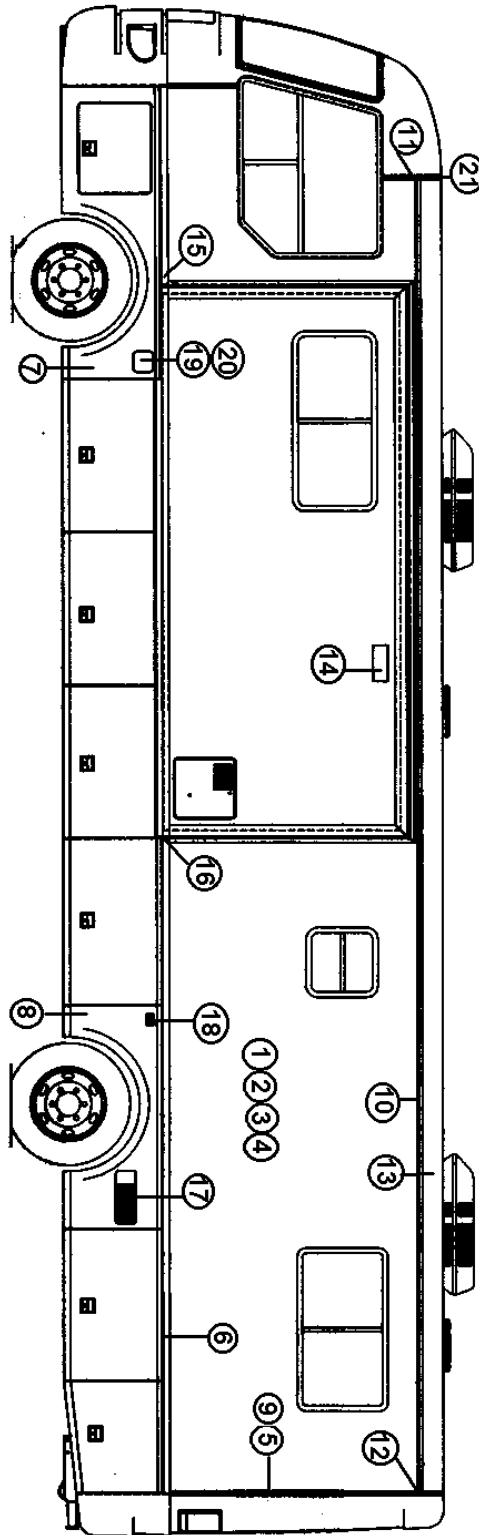

2006 390/396/Sky Deck XL

EXTERIOR SHELL

Wall, Roadside, 390/396

See next page for P/N