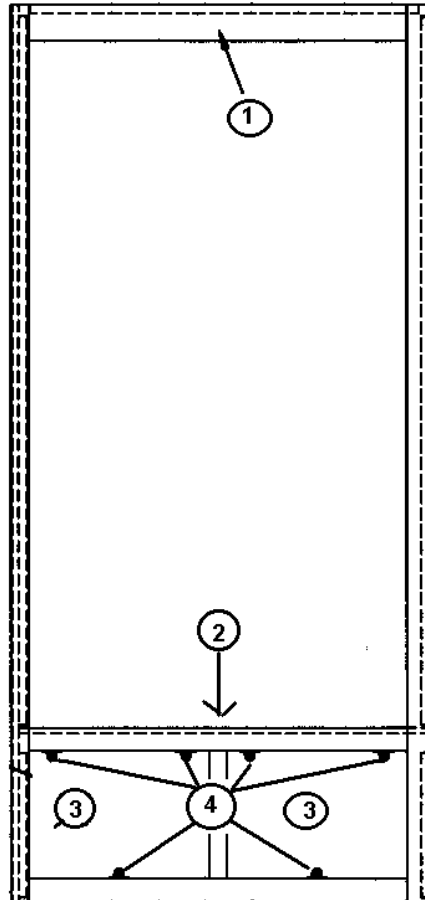

2006 390/396/Sky Deck XL

FURNITURE, GALLEY

Refrigerator Cabinet, 12 CF, 390

964853	Refrigerator Cabinet Assembly, 12 CF
1. 964871-003	Face frame, refer cab, side x side, 12 CF
2. 922526	Refer stand assembly
3. 801255-033	Door, louvered, 16.75" x 12.00'
4. 381074	Bull dog catch