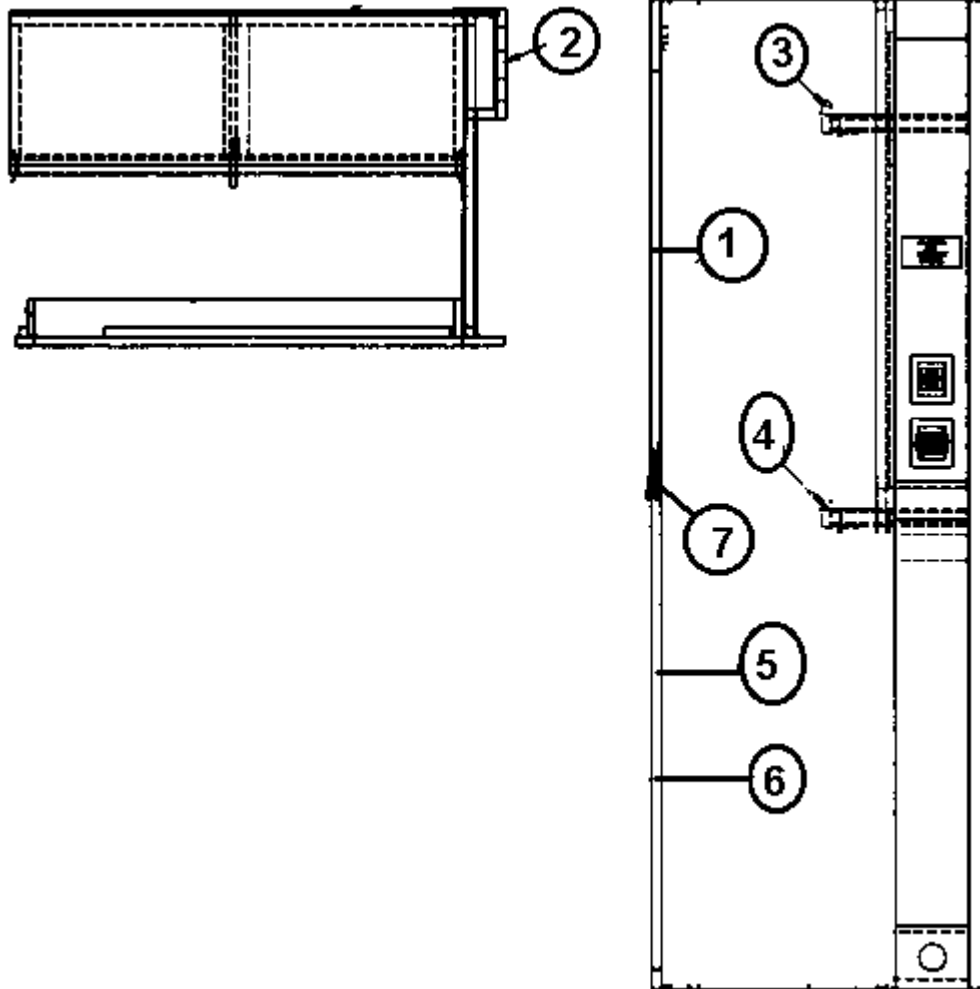

2006 390/396/Sky Deck XL

FURNITURE, BATH

Wardrobe W/Sliding Door, 390 Sky Deck

- 964843-01
1. 964779-006
2. 964789-006
3. 964824-006
4. 964825-006
5. 381643-02
6. 371262-68
7. 381643-01
- 381228

- Wardrobe Assembly, Sliding Door
- Face frame, RS Wardrobe
- Face frame, Center panel
- Stile, wardrobe shelf, front upper
- Stile, wardrobe shelf, front lower
- Door, sliding Wardrobe 34" x 73"
- Safety mirror, 17.5" x 70.38"
- Travel catch, wardrobe doors
- CATCH GRABBER DOOR