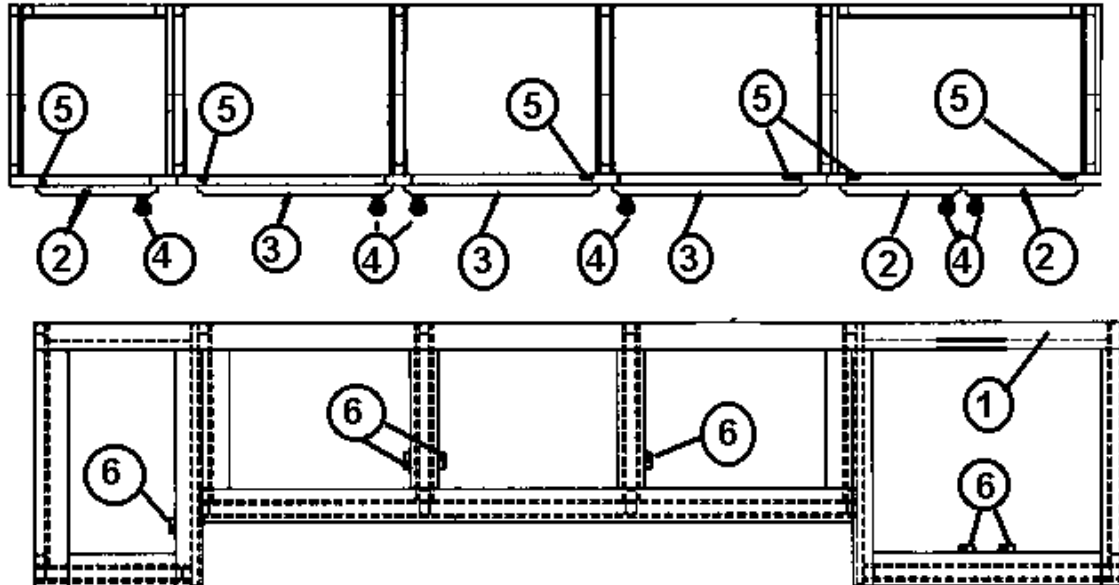

2006 390/396/Sky Deck XL

FURNITURE, CAB/LOUNGE

Roof Locker, Curbside, 390 Sky Deck

964864-01

1. 964769-006

2. 801253-016

3. 801253-026

4. 381835

5. 381683

6. 381228-01

Locker Assembly, CS Lounge

Face frame, CS lounge, roof locker

Door, raised panel, 9.00' x 16.25"

Door, raised panel, 14.5" x 11.25"

HANDLE-CHROME/BRASS

Door hinges

Door grabber catch