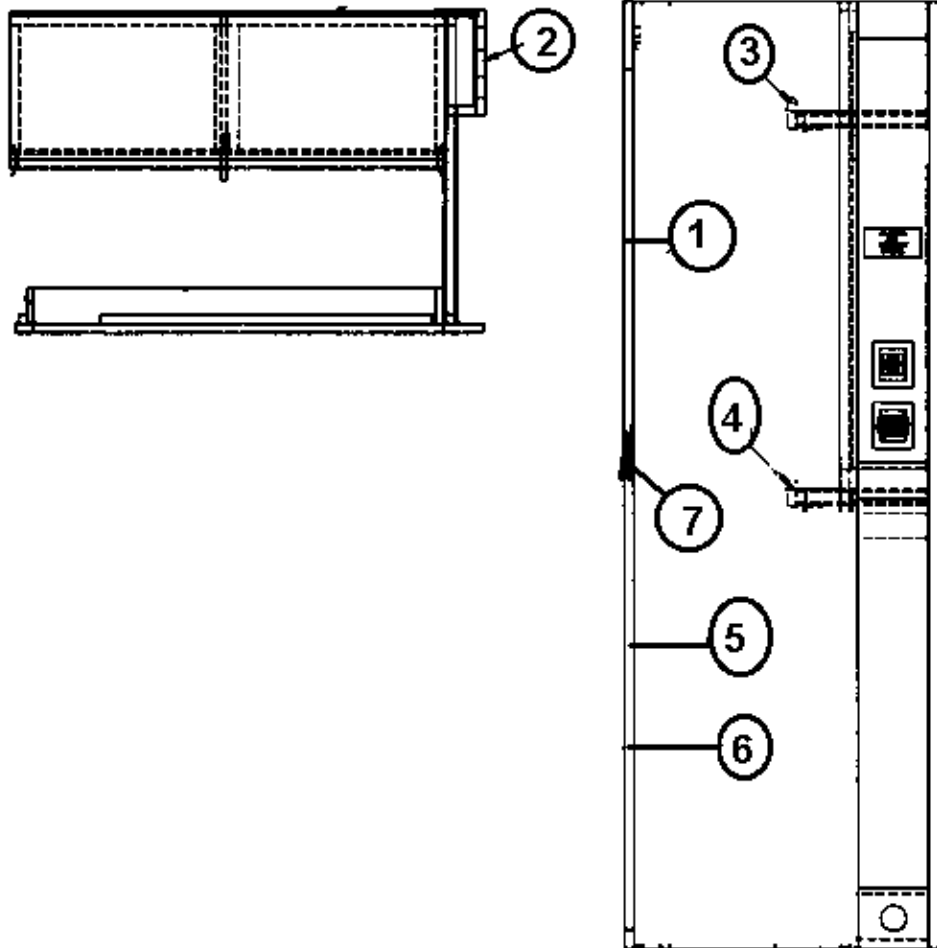

2006 390/396/Sky Deck XL

FURNITURE, BATH

Wardrobe Assembly, Sliding Door 390

964843	Wardrobe Assembly, Sliding Door
1. 964779-003	Face frame, RS Wardrobe
2. 964789-003	Face frame, Center panel
3. 964824-003	Stile, wardrobe shelf, front upper
4. 964825-003	Stile, wardrobe shelf, front lower
5. 381643-02	Door, sliding Wardrobe 34" x 73"
6. 371262-68	Safety mirror, 17.5" x 70.38"
7. 381643-01	Travel catch, wardrobe doors
381228	CATCH GRABBER DOOR
801273-08	PNL-AFT SHOWER
381658-01	DOOR GUIDE ROUND 3/4" HEADER