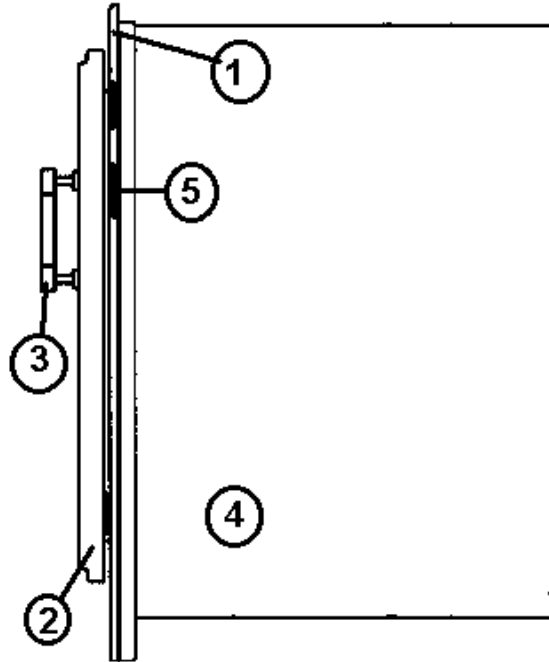

2006 390/396/Sky Deck XL

FURNITURE, BATH

Storage Cabinet, Stool Room, 390/396

964867	Storage Cabinet Assembly, Stool Room
1. 964791-003	Face frame, water closet
2. 801253-033	Door, raised panel, 14.50" x 16.25"
3. 381835	HANDLE-CHROME/BRASS
4. 381683	Door hinges, hidden
5. 381228-01	Door grabber catch
381688	RUBBER BUMP ON
381228-01	CATCH GRABBER DOOR
964826-003	STILE-MIRROR TOP TRIM