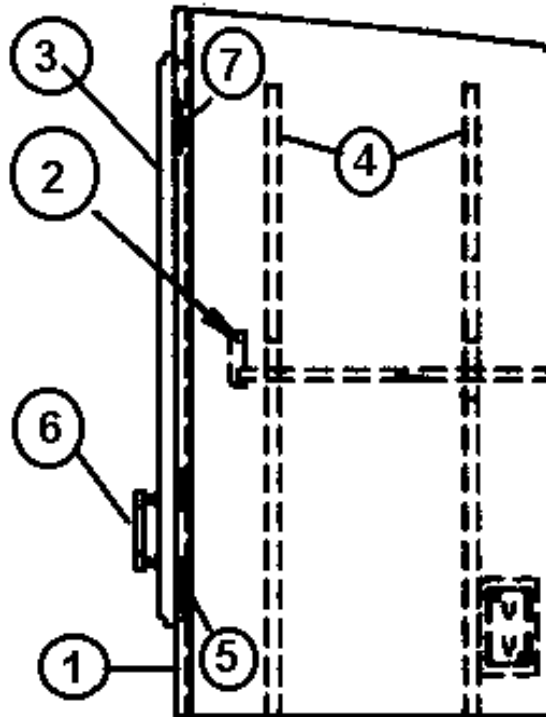

2006 390/396/Sky Deck XL

FURNITURE, BATH

Laundry Cabinet, Upper, 390 Sky Deck

964922-01	Laundry Cabinet, Upper 390, 369 XL
1. 964904-006	Face frame, laundry cabinet
2. 964834-006	Shelf facer laundry cabinet
3. 801253-116	Door, raised panel, 12.75" x 27.00'
4. 381527	Speedy shelf strips
5. 381228-01	Door grabber catch
6. 381835	HANDLE-CHROME/BRASS
7. 381683	Door hinges, hidden
8. 800573-006	Molding, door edge, 1 3/32" x 80"