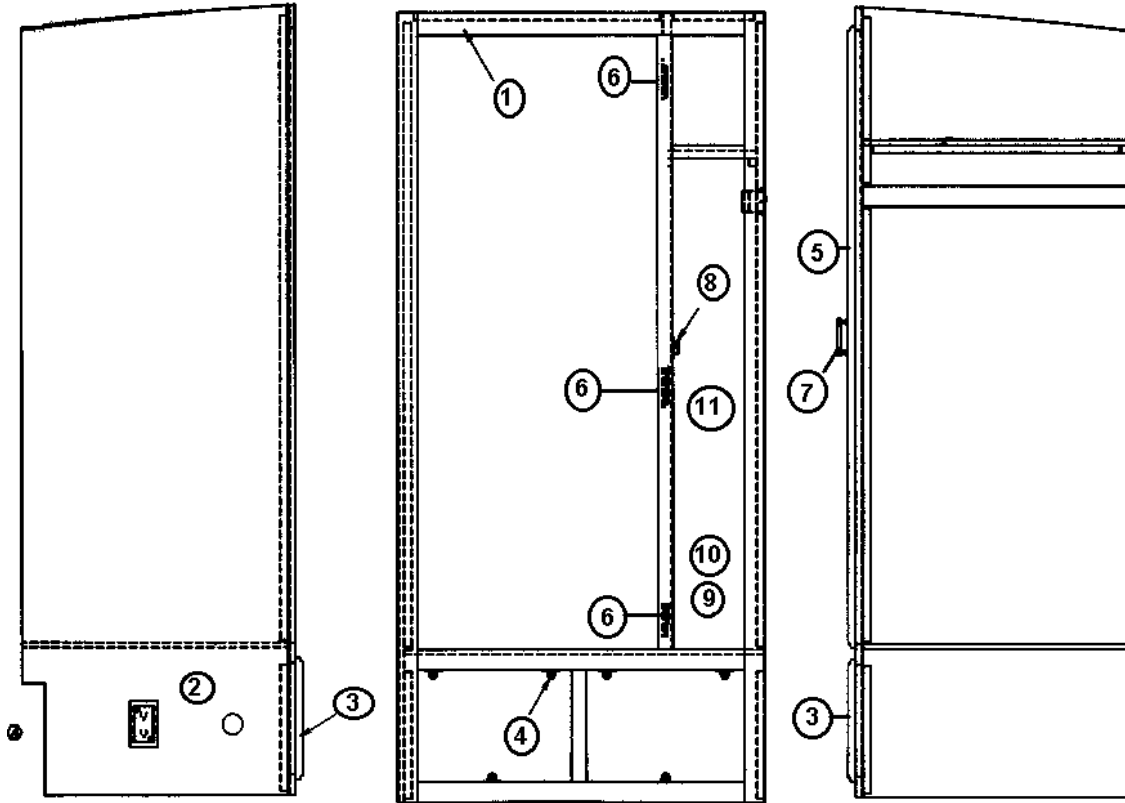

2006 390/396/Sky Deck XL

FURNITURE, GALLEY

Refrigerator Cabinet, 390/396

Part Numbers On the Next Page