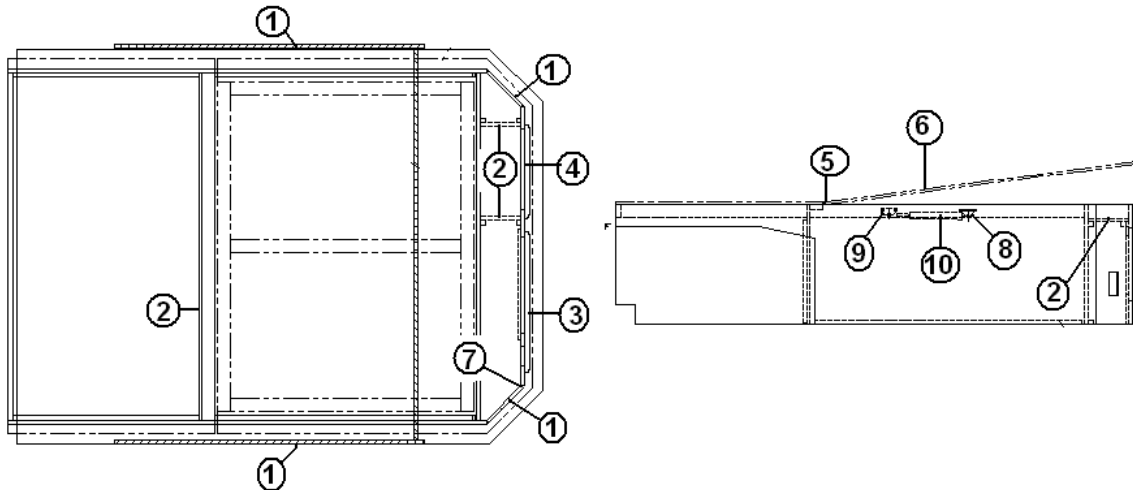

2006 390/396/Sky Deck XL

FURNITURE, BEDROOM

Bed, 396

966511 BED ASSY

1. 801258-003 Paneling 1/2" x 4' x ', G2S, Hickory/Hickory
2. 801259-003 Paneling, 1/2" x 4' x 8', G1S, Hickory/raw
3. 801254-053 DRAWER FACE, HICKORY 12.00 X 21.
4. 801254-023 DRAWER FACE, HICKORY 12.00 X 14.
5. 380203-01 PIANO
6. 114690 ANGLE BED CORNER
7. 966512 BED TOP ASSY- 396XL
8. 381262 BRACKET, PROP, W/BALL,#004002 AN
9. 381263 BRACKET, PROP, W/BALL#004007STRA
10. 381549 GAS SPRING SPD-GS-2300-150
- 381228-01 CATCH GRABBER DOOR C3-803
- 365265-01 EDGE BANDING-5/8" NORTHERN OAK
- 385940 MIRROR PULL BRASS
- 965605-03 HEADBOARD ASSY.
- 371387 MIRROR HEADBOARD 10VG W/BEVEL