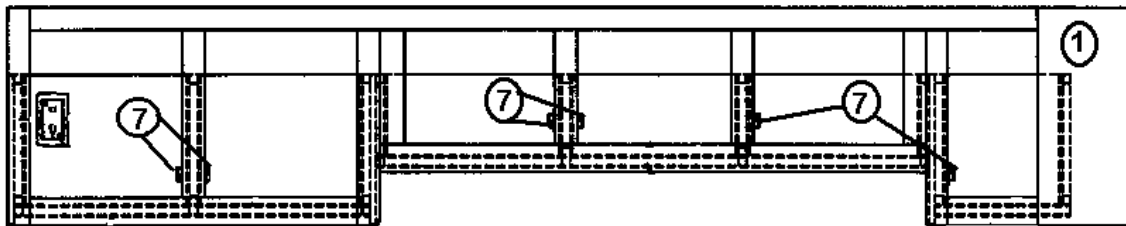

2006 390/396/Sky Deck XL

FURNITURE, CAB/LOUNGE

Roof Locker, Roadside 390/396

964863-01

1. 964770-003
2. 801253-013
3. 801253-023
4. 801253-033
5. 381839
6. 381683
7. 381228-01

Locker Assembly, RS Lounge

- Face frame, RS lounge, roof locker
- Door raised panel, 9.00" x 16.25"
- Door raised panel, 14.50" x 11.25"
- Door raised panel, 14.50" x 16.25"
- KNOB-CHROME/BRASS
- Door hinges
- Door grabber catch