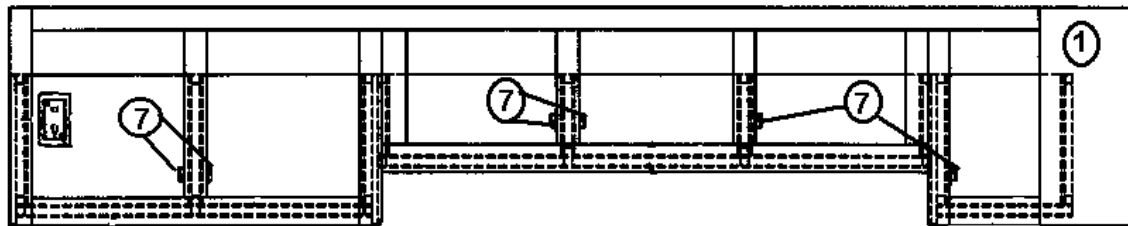

2006 390/396/Sky Deck XL

FURNITURE, CAB/LOUNGE

Roof Locker, Roadside 390 Sky Deck

964863-02

1. 964770-003

2. 801253-013

3. 801253-023

4. 801253-033

5. 381835

6. 381683

7. 381228-01

Locker Assembly, RS Lounge

Face frame, RS lounge, roof locker

Door raised panel, 9.00" x 16.25"

Door raised panel, 14.50" x 11.25"

Door raised panel, 14.50" x 16.25"

HANDLE-CHROME/BRASS

Door hinges

Door grabber catch