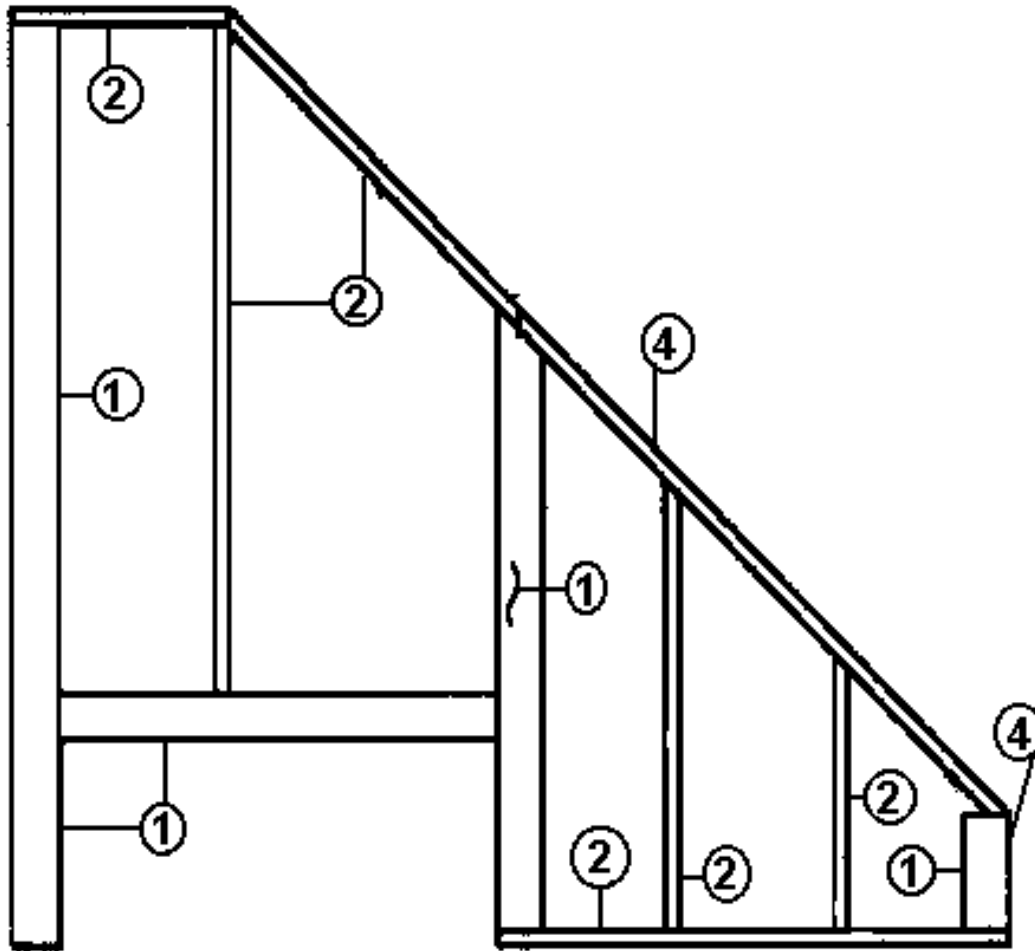

2006 390/396/Sky Deck XL

FURNITURE, GALLEY

Staircase Inner Wall, 390 Sky Deck

965701	Assembly, Inner wall
1. 800500	Fir, 1 1/2" x 3 1/2"
2. 800478	Pine, 1 1/2' x 1 1/8"
3. 801259-006	Panel, 1/2" oak veneer/raw
4. 801260-006	Panel, 5/32", Oak Veneer/raw