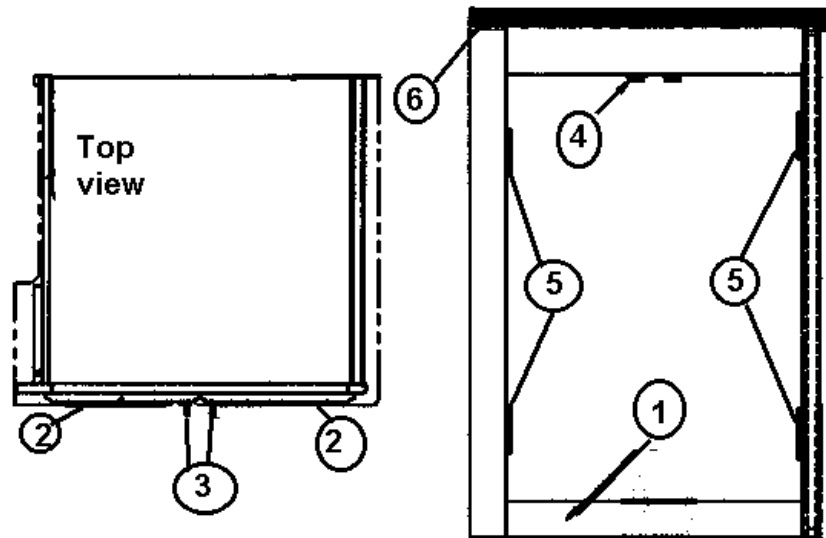

2006 390/396/Sky Deck XL

FURNITURE, BATH

Laundry Cabinet, Lower 390/396

964921-03	Laundry Cabinet, Lower 390/396 XL
1. 964774-003	Face frame, laundry cabinet
2. 801255-023	Door, louvered, 12.75" x 36.00"
3. 381835	HANDLE-CHROME/BRASS
4. 381228-01	Door grabber catch
5. 381683	Hinge, hidden
6. 601917-03	Top assembly, Midnight
6. 601917-01	Top assembly, Sandstone
6. 601917-02	Top assembly, Everest
381688	BUMP ON