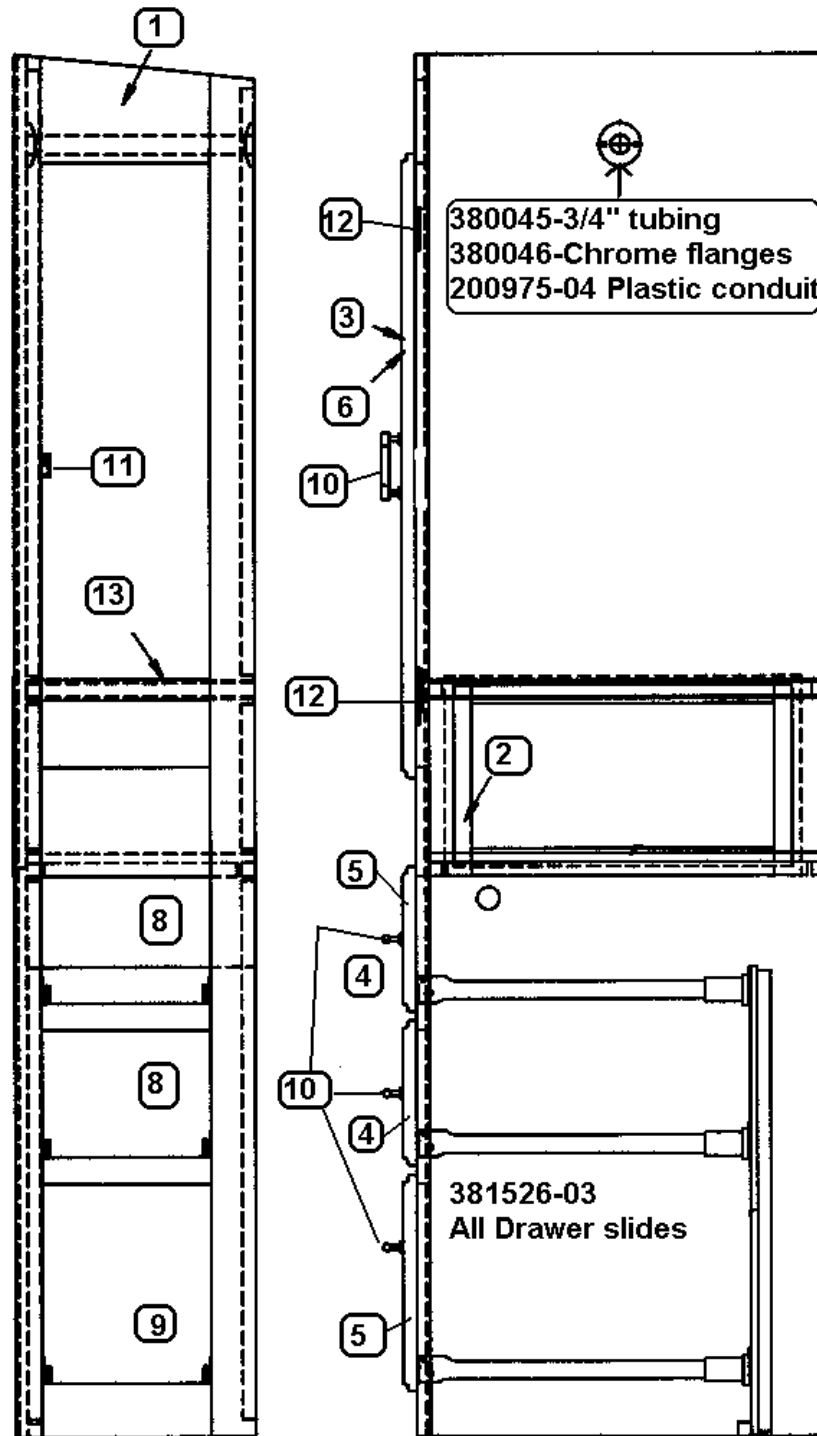

2006 390/396/Sky Deck XL

FURNITURE, BEDROOM

Wardrobe, Roadside, 390

Part Numbers on the Next Page