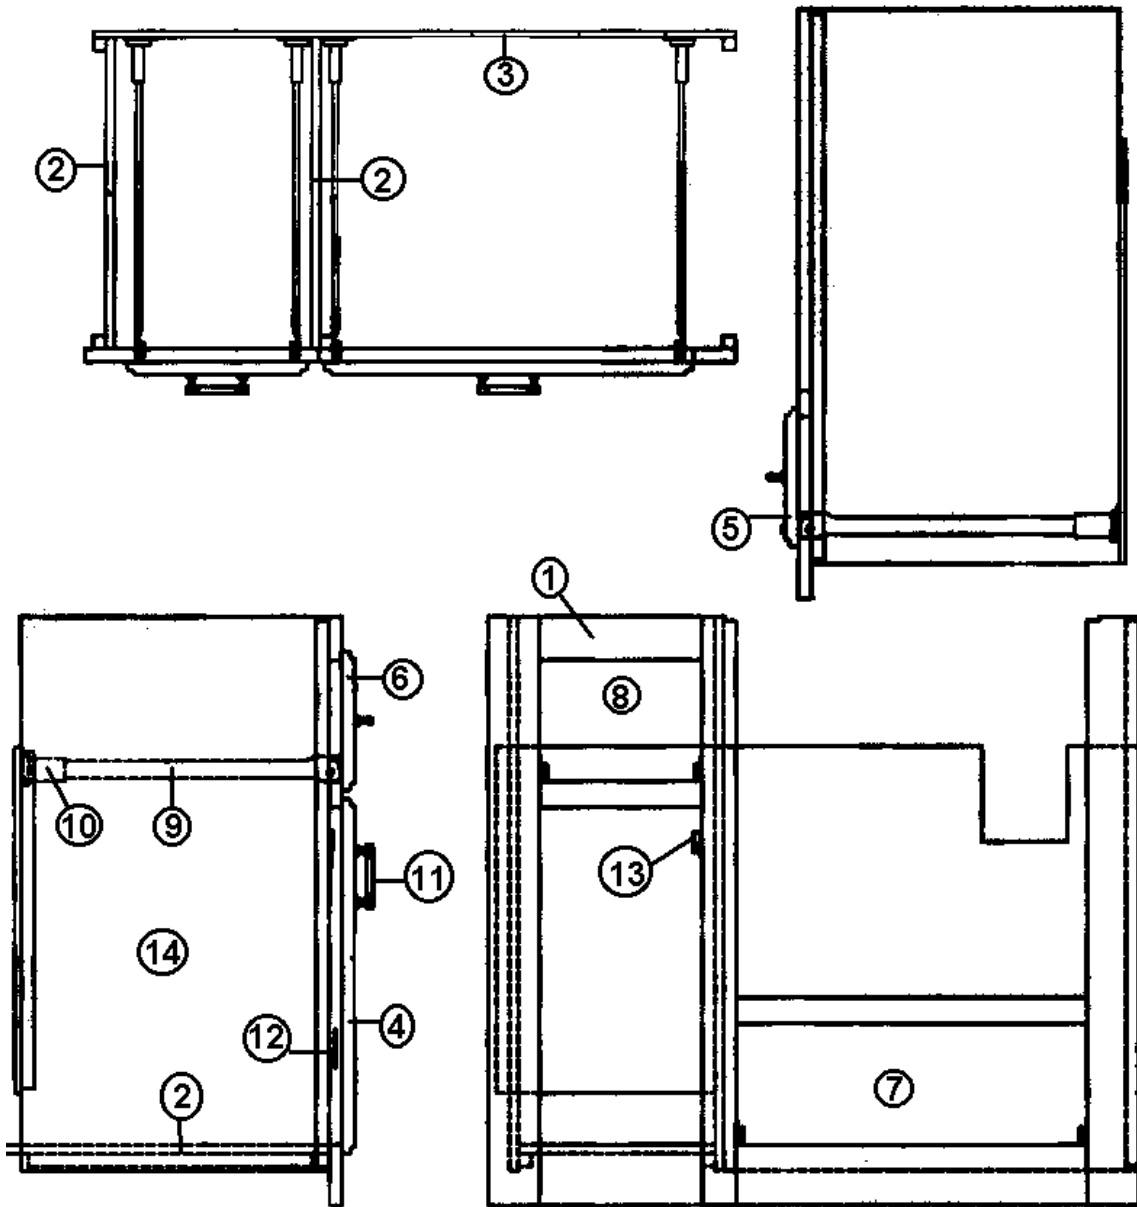

2006 390/396/Sky Deck XL

FURNITURE, GALLEY

Galley, Range w/Oven, 390 Sky Deck

Part numbers on the next page