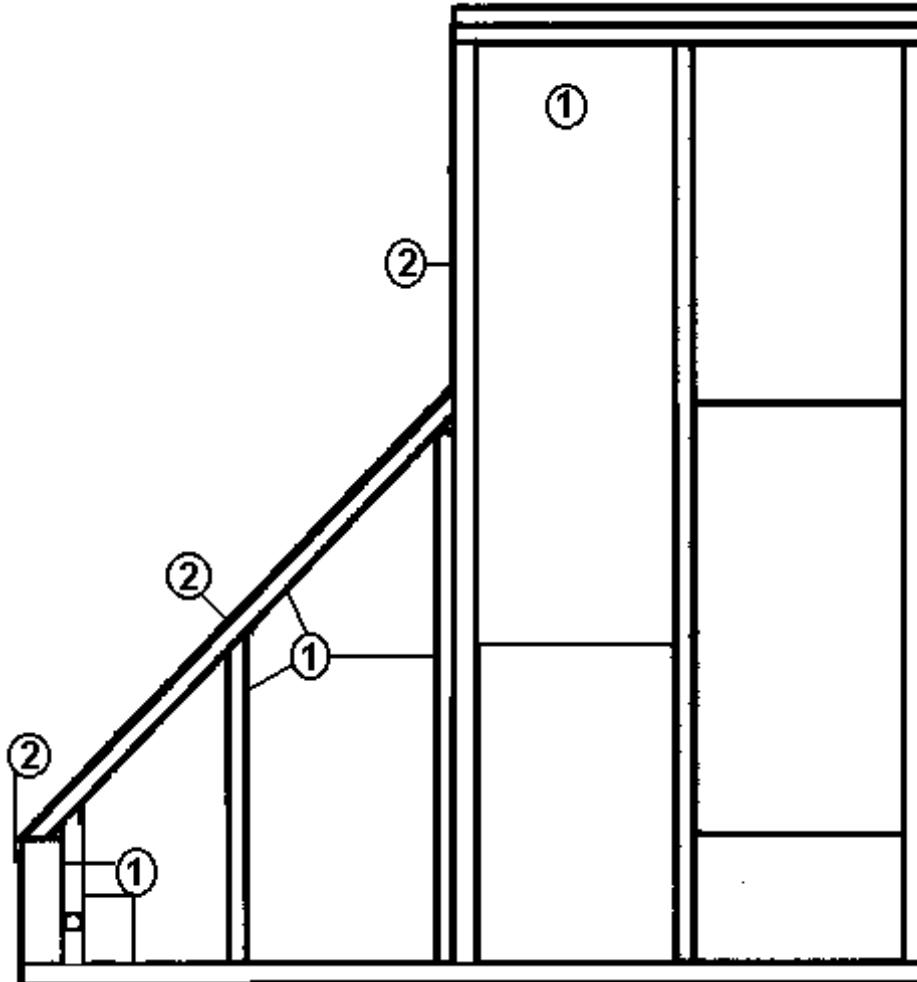

2006 390/396/Sky Deck XL

FURNITURE, GALLEY

Staircase Outer Wall, 390 Sky Deck

1. 965700
   1. 800500
   2. 801181-006

Assembly Outer Wall
Fir, 1 1/2" x 3 1/2"
Panel, Natural Oak, Oak/Raw