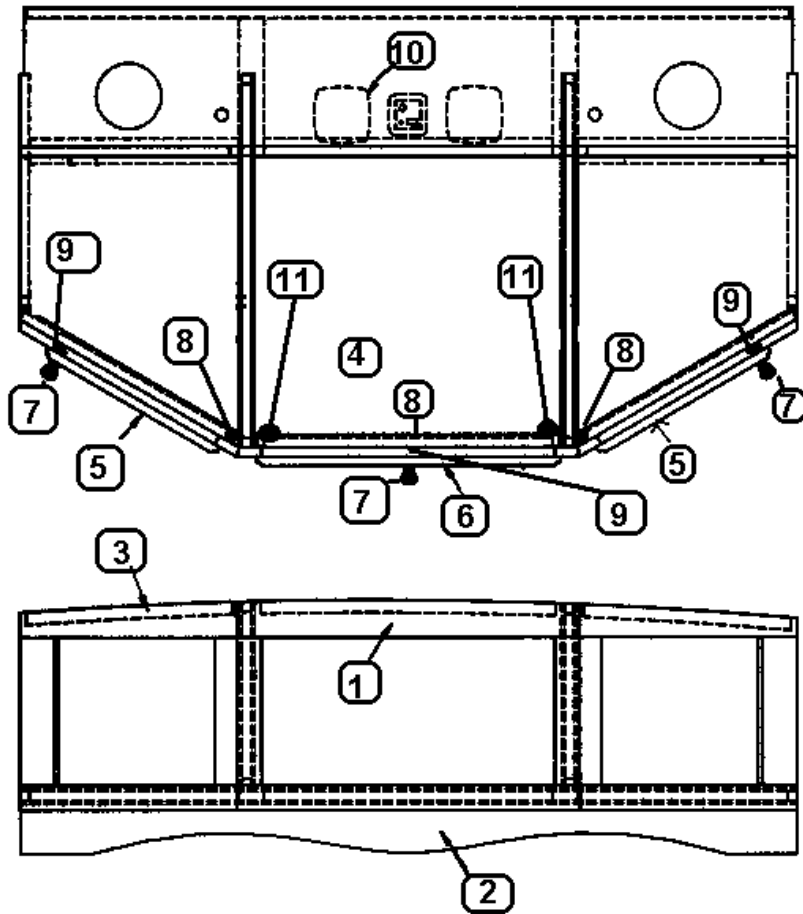

2006 390/396/Sky Deck XL

FURNITURE, BEDROOM

Roof Locker, Roadside, 390 Sky Deck

964848	Roof locker Assembly, RS rear
1. 964784-006	Face frame, Rear liner locker
2. 964796-006	Rail, rear roof locker, light cover
3. 114812	Aluminum angle, 1" x 1"
4. 701538	Carpet liner, black
5. 801253-096	Door, raised panel, 16" x 12.75"
6. 801253-106	Door, raised panel, 24.5" x 12.75"
7. 381835	HANDLE-CHROME/BRASS
8. 391683	Door hinges, hidden
9. 381228-01	Door grabber catch
10. 511464-07	Speaker/Headphone system
11. 381147	Door support