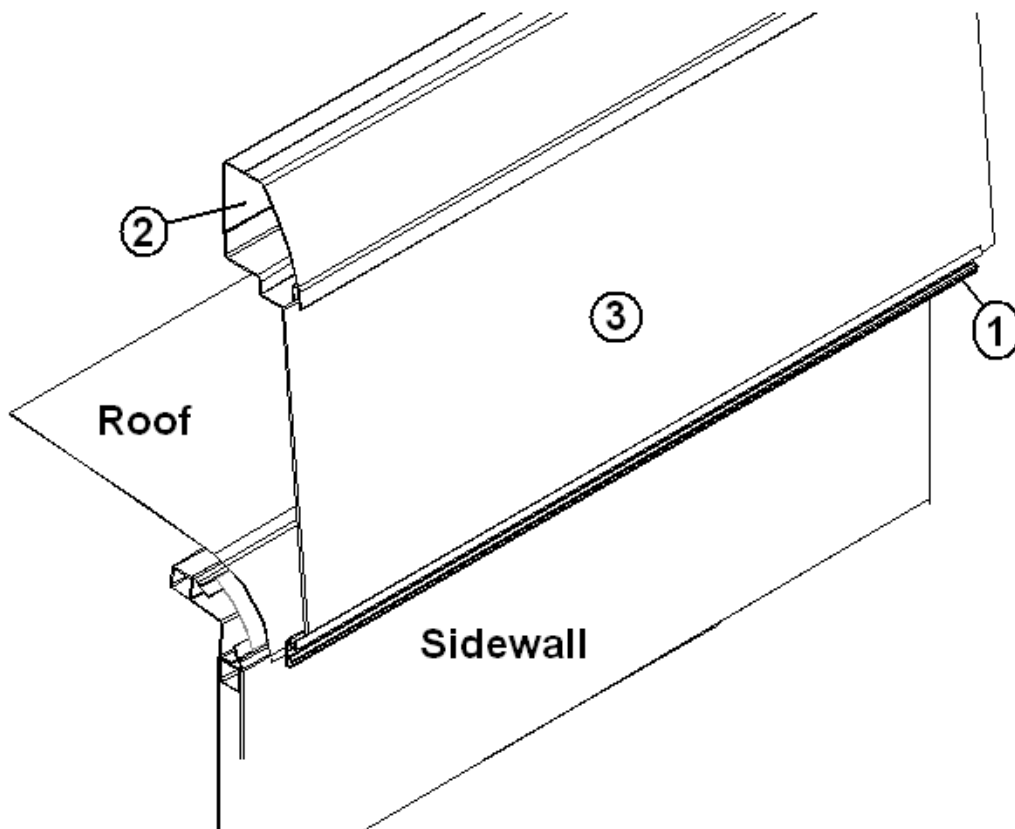

2006 390/396/Sky Deck XL

EXTERIOR SHELL

Roof Streamliner, Sky Deck

1. 115132	EXTRUSION, AWNING RAIL
2. 115133	EXTRUSION, STREAMLINER CAP
3. 801444-04	SHEET-FIBERGLASS, FROST WHITE
360180	ADHESIVE SEAL SIKAFLEX
203437	COWLING-FRONT
203438	COWLING-REAR