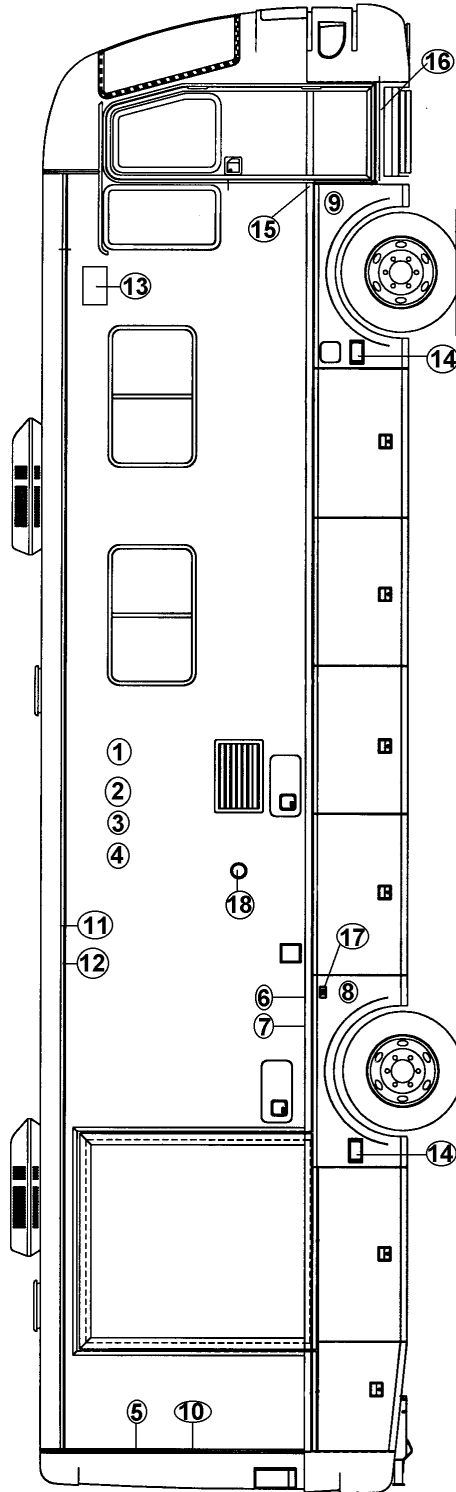

2006 390/396/Sky Deck XL

EXTERIOR SHELL

Wall, Curbside, 396