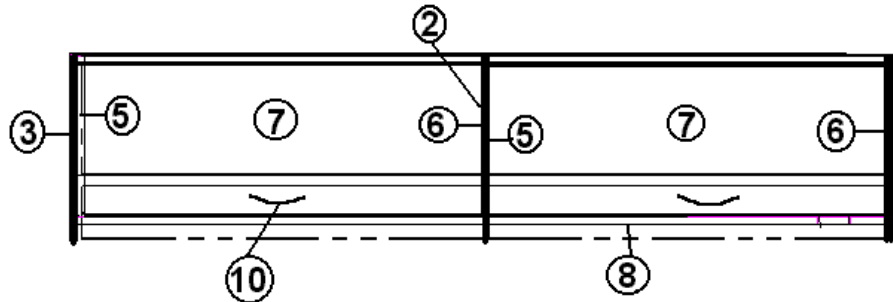

2006 INTERSTATE MOTORHOME

FURNITURE, LOUNGE

Roof Locker, Curbside, Rear Bath

966009	ROOFLOCKER ASSEMBLY, C.S.
1. 801478-01	PANEL, CHERRY/WHITE 12MM
2. 801392	PANEL, WHITELINER/WHITELINER
3. 801480-01	PANEL, CHERRY/CHERRY 12MM
4. 801438	PANEL, FROSTY WHITE./GATOR
5. 381840-01	HINGE, OVERHEAD SPRING LH #372
6. 381840-02	HINGE, OVERHEAD SPRING RH #372
7. 801493-02	DOOR-RADIUS 12.38" X 28.13"
8. 801477-01	PANEL, CHERRY/WHITE 18MM
9. 801368	PANEL, WHITELINER/WHITELINER
10. 381865	PULL-BAR BRUSH NICKEL
365282	EDGE BANDING- .94" CHERRY