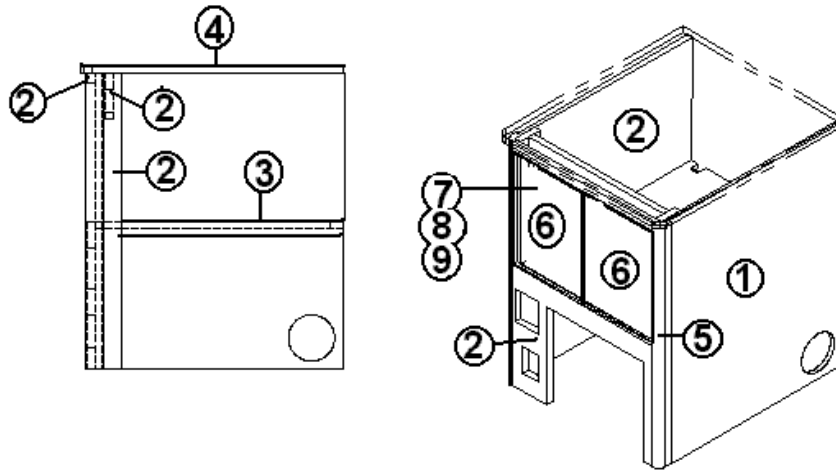

2006 INTERSTATE MOTORHOME

FURNITURE, LOUNGE

Entertainment Center, Rear Bath

966006	Entertainment Center
1. 801480-01	PANEL, CHERRY/CHERRY 12MM
2. 801477-01	PANEL, CHERRY/WHITE 18MM
3. 801478-01	PANEL, CHERRY/WHITE 12MM
4. 966027	TOP ASSEMBLY, ENTERTAINMENT CENTER
5. 801393-03	CORNER TRIM, 90D RADIUS CHERRY
6. 371398	DOOR, ENTERTAINMENT CENTER
7. 381654	HINGE-NON BORE GLASS DOOR BLACK
8. 381707	STRIKE-GLASS DOOR BLACK
9. 381653	LATCH-SINGLE TOUCH BLACK
801377	PANEL, GRAPHITE/REXAL 4' X 8' 18MM
365273	EDGEBANDING GALAXY GRAPHITE
381209-01	GROMMET-W/CAP BLACK 1.5"HOLE
381865	PULL-BAR BRUSH NICKEL