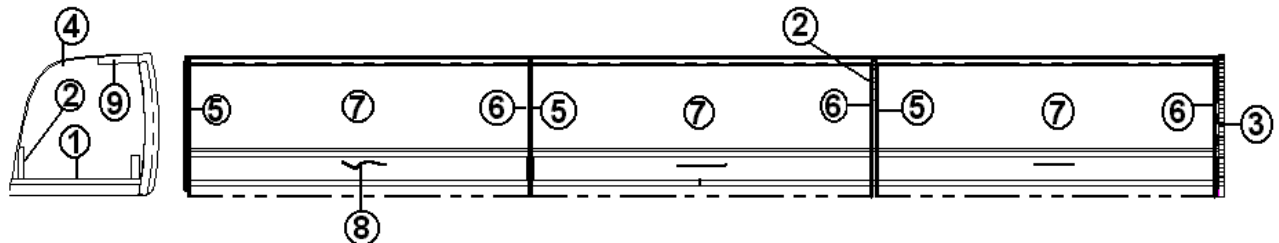

2006 INTERSTATE MOTORHOME

FURNITURE, LOUNGE

Roof Locker, Roadside, Rear Bath

966007	ROOFLOCKER ASSEMBLY, R.S.
1. 801478-01	PANEL, CHERRY/WHITE 12MM
2. 801392	PANEL, WHITELINER/WHITELINER
3. 801480-01	PANEL, CHERRY/CHERRY 12MM
4. 801438	PANEL-FROSTY WHITE/RAW
5. 381840-01	HINGE, OVERHEAD SPRING LH #372
6. 381840-02	HINGE, OVERHEAD SPRING RH #372
7. 801493-01	DOOR-RADIUS 12.38" X 31.5"
8. 801477-01	PANEL, CHERRY/WHITE 18MM
9. 801368	PANEL, WHITELINER/WHITELINER
365282	EDGE BANDING- .94" CHERRY
381865	PULL-BAR BRUSH NICKEL