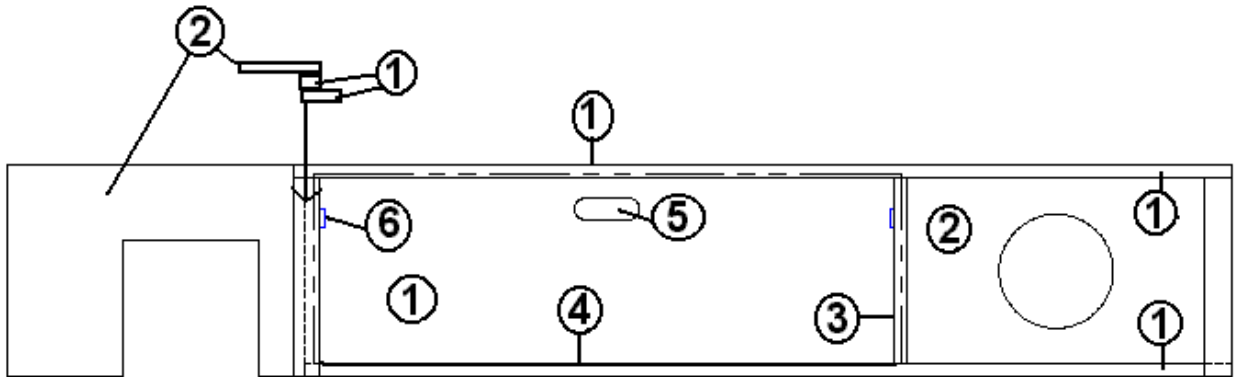

2006 INTERSTATE MOTORHOME

FURNITURE, LOUNGE

Kick Panel, Roadside, Lounge, Rear Bath

966048	KICK PANEL ASSEMBLY, RS LOUNGE
1. 801477-01	PANEL, CHERRY/WHITE 18MM
2. 801478-01	PANEL, CHERRY/WHITE 12MM
3. 801368	PANEL, WHITELINER/WHITELINER
4. 380458	HINGE PIANO BROWN ANODIZED
5. 381775	DRAWER PULL-FLUSH SATIN #UT-10
6. 381228	CATCH GRABBER DOOR C3-810
381865	PULL-BAR BRUSH NICKEL
801625-048	DOOR-RS SOFA 11.88" X 54.25"
365282	EDGE BANDING- .94" CHERRY
203439	STORAGE BOX, 17"L X 11.13"W X 6.38"