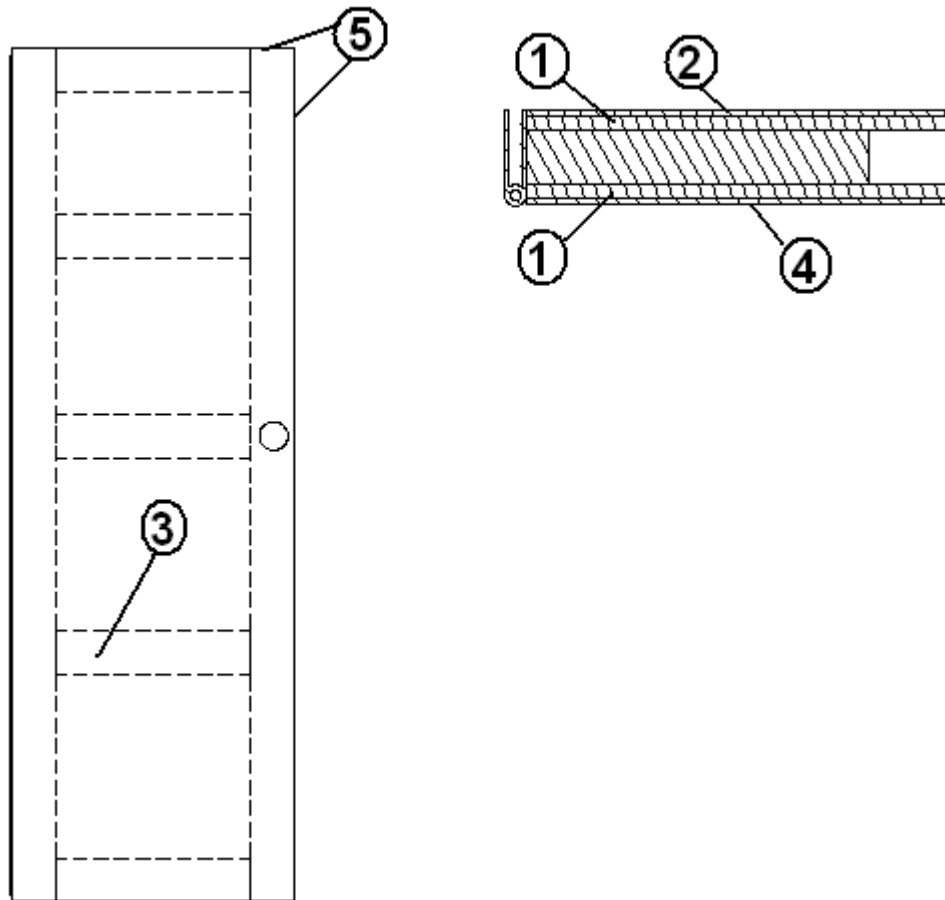

2006 INTERSTATE MOTORHOME

FURNITURE, BATH

Shower Door, Rear & Mid Bath

966124	DOOR ASSY-BATH INTERSTATE, REAR BATH
966351	DOOR ASSY-BATH INTERSTATE, MID BATH
1. 800507-01	LAUAN, 1/8" X 4' X 8'
2. 801355-01	LAMINATE, FROST WHITE 4' X 8'
3. 800507-04	LAUAN, RAW/RAW 1/2"
4. 801342-01	LAMINATE ALUMINUM, BRUSHED 4' X 8'
5. 365282	EDGE BANDING- .94" CHERRY
801342-01	LAMINATE, ALUMINUM, BRUSHED 4' X 8'
380772-01	SLIDE BOLT, SCREEN DOOR #40-B2
380458	HINGE PIANO BROWN ANODIZED
801393-03	CORNER TRIM-90D 1"RAD. CHERRY
381861	LATCH PUSH CLOSE/PULL OPEN
365282	EDGE BANDING- .94" CHERRY
114070	EXTRUSION, J-TRIM, MILL FINISH