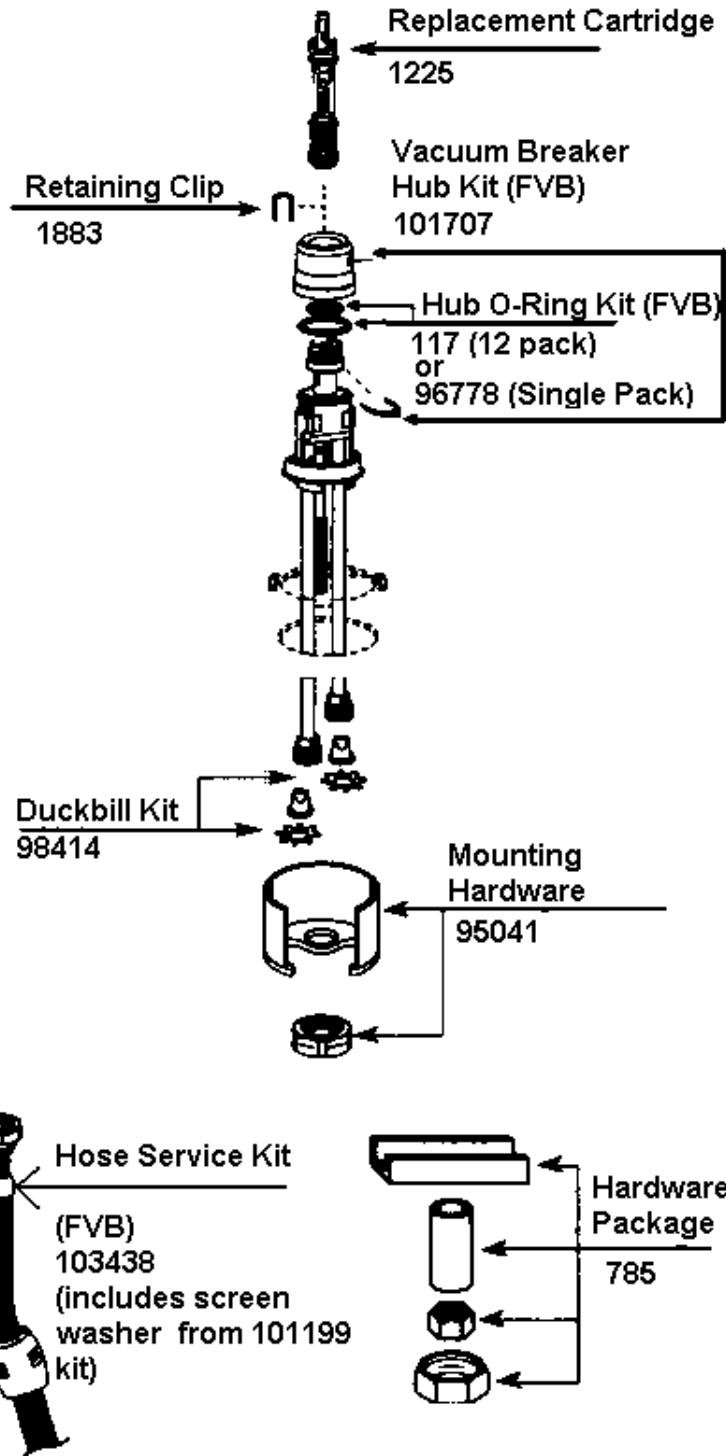

2006 INTERSTATE MOTORHOME PLUMBING, FRESHWATER

Faucet, Galley

601867

GALLEY FAUCET

2006 INTERSTATE MOTORHOME

PLUMBING, FRESHWATER

Faucet Cartridge, Galley

2006 INTERSTATE MOTORHOME