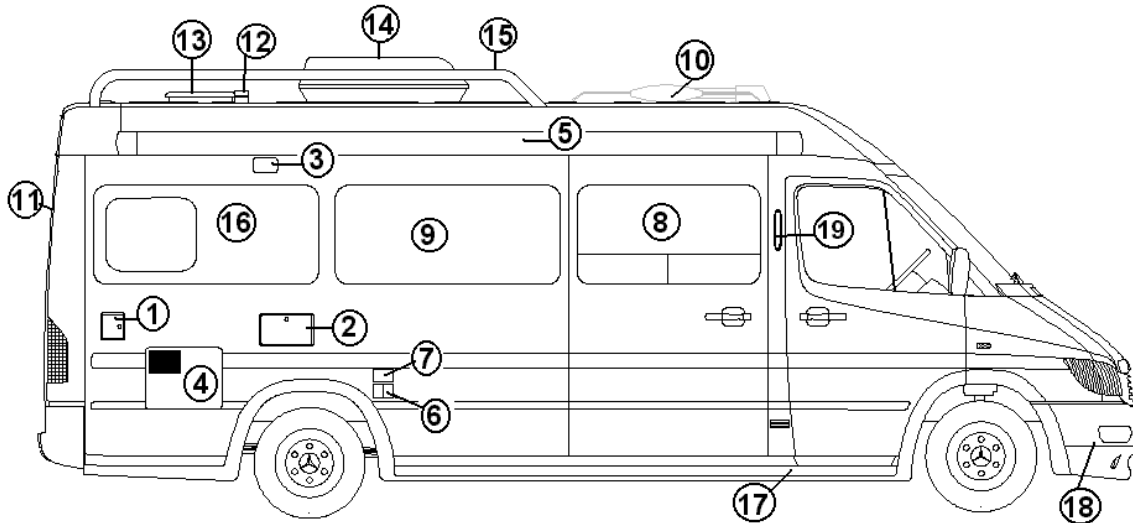

2006 INTERSTATE MOTORHOME

EXTERIOR SHELL

Curbside Wall, Rear Bath

1. 601194	Water fill w/lock, gray, w/ label
2. 601876	Exterior shower door and frame
3. 510672-02	Porch light, white
4. 690199	Water heater, electronic ignition
5. 690497-01	Patio awning, 13 foot
6. 511796	Exterior cable TV/12-volt power
7. 510676-01	Outlet, exterior, 110-volt, gray
8. 371392-03	Window, double vent, 39.50" x 23.38"
9. 371392-05	Window, solid, 51.13" x 23.38"
10. 510788-05	Antenna, TV, Wineguard
11. 371392-02	Window, CS solid rear, 23.31" x 23.31"
12. 690264-03	Plumbing cover, white
13. 381841	Fantastic roof vent
14. 195329-143	Air conditioner, 11,000 BTU
15. 922722	Roof rack
16. 371396	Window, solid, 52.63" x 24.88"
17. 203456-01	CS running boards
18. 203456-02	BUMPER, FRONT
19. 381737-02	Assist handle