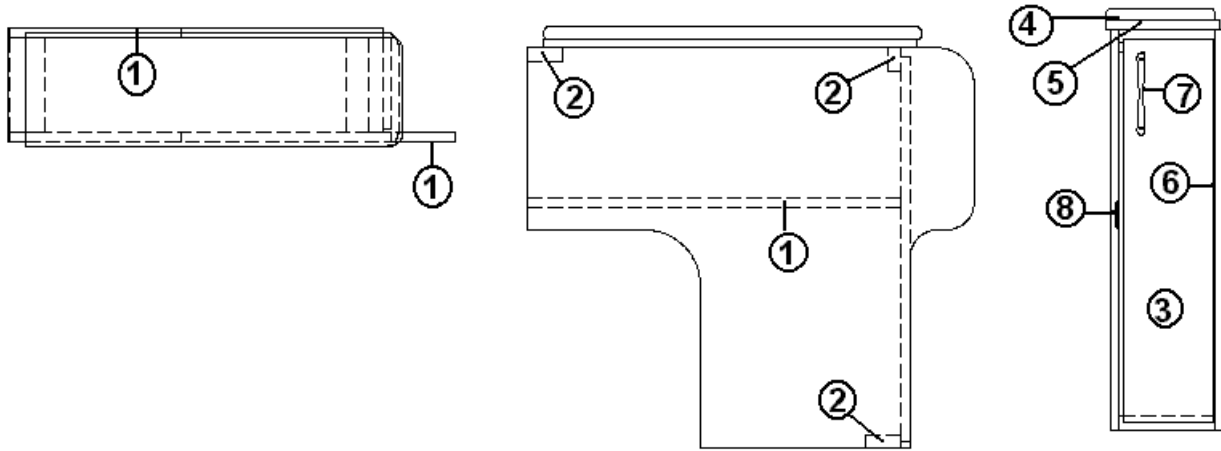

2006 INTERSTATE MOTORHOME

FURNITURE, LOUNGE

Armrest, Forward Curbside Wardrobe, Rear Bath

966083	Armrest, Forward Wardrobe
1. 801840-01	PANEL, CHERRY/CHERRY 12MM
2. 801477-01	PANEL, CHERRY/WHITE 18MM
3. 801625-058	DOOR-ARMREST, 5.44" X 21.63"
4. 966084	DOOR TOP ASSEMBLY, PADDED
5. 381607-01	HINGE-GRASS EURO
6. 380458	HINGE, PIANO, BROWN
7. 381865	PULL-BAR BRUSH NICKEL
8. 381228-01	GRABBER CATCH, DOOR
703386	VINYL-ASTRO SS MAGUM STEEL
365282	EDGEBANDING- .94" CHERRY
381688	BUMP ON