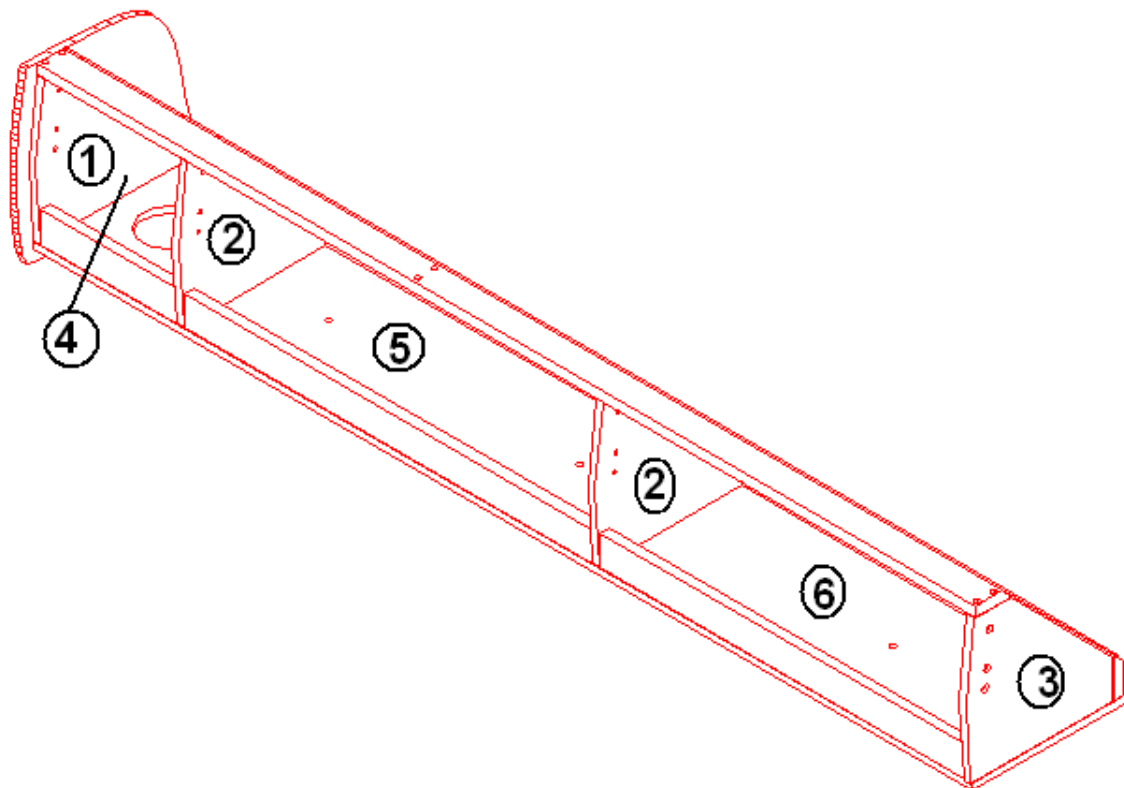

2006 INTERSTATE MOTORHOME FURNITURE, LOUNGE

Roof Locker, Curbside, Mid Bath

966278	R/L ASSY- CS
1. 966007-3A8	END CAP RS LOCKER
2. 966007-2A8	DIVIDER RS LOCKER
3. 966007-2C8	DIVIDER RS LOCKER
4. 966007-2D8	DIVIDER RS LOCKER
5. 801493-038	DOOR, RADIUS, 12.38" X 11"
6. 801493-018	DOOR, RADIUS, 12.38" X 31.50"
7. 801493-028	DOOR, RADIUS, 12.38" X 28.13"
381840-01	HINGE-OVERHEAD SPRING LH
381840-02	HINGE-OVERHEAD SPRING RH
345276-04	SCREW HEX HD. CAP 1/4-20 X 1"
345275-04	1/4-20X1 FLAT PHIL M/S ZN
350147-25	NUT, NYLON LOCK, 1/4-20