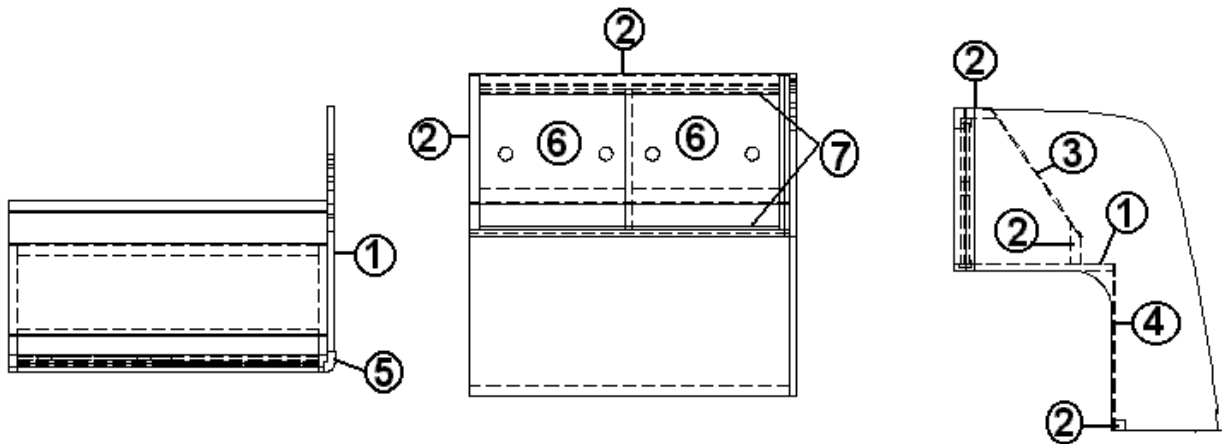

2006 INTERSTATE MOTORHOME

FURNITURE, GALLEY

Refrigerator Cabinet, Rear Bath

966010	Cabinet Assembly, Refrigerator
1. 801480-01	PANEL, CHERRY/CHERRY 12MM
2. 801477-01	PANEL, CHERRY/WHITE 18MM
3. 801374	PANEL, FROSTY WHITE/GATOR
4. 801479-01	PANEL, CHERRY/RAW .125"
5. 801393-03	CORNER TRIM, 90D RADIUS CHERRY
6. 966028-01	SLIDING DOORS, 11.50" X 10.69"
7. 203480	TRACK, SLIDING DOOR
365282	EDGEBANDING- .94" CHERRY
703386	VINYL, ASTRO, MAGNUM STEEL