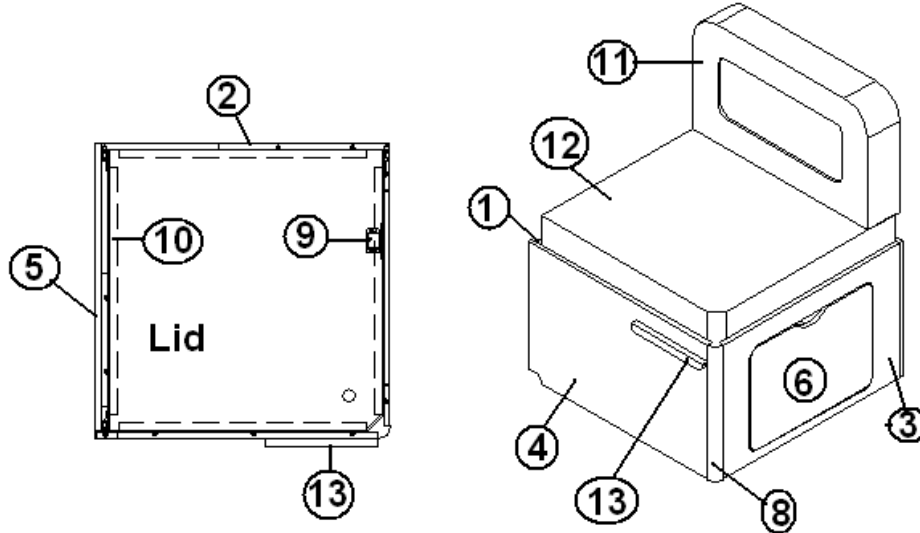

2006 INTERSTATE MOTORHOME

FURNITURE, GALLEY

Dinette Seat, Rear, Rear Bath

966167	SEAT ASSY-REAR DINETTE
1. 801518-008	LID-REAR DINETTE SEAT
2. 801519-008	PNL-AFT DINETTE BACK
3. 801520-008	PNL-ISLE AFT DINETTE
4. 801521-008	PNL-FRT AFT DINETTE
5. 801522-008	PNL-WALL AFT DINETTE
6. 801523-008	DOOR-DINETTE SEATS
7. 801480-01	PNL-PRELAM. CHERRY/CHERRY 12MM
8. 801415-008	CORNER TRIM 1" RADIUS
9. 381228-01	CATCH GRABBER DOOR
10. 380458	HINGE PIANO BROWN ANODIZED
11. 703537-296	Dinette Seat Back Cushion, Earl Grey
11. 703537-485	Dinette Seat Back Cushion, Carmel Mocha
12. 703538-296	Dinette Seat Cushion, Earl Grey
12. 703538-485	Dinette Seat Cushion, Carmel Mocha
13. 800470-008	STOP-HARDWOOD
703388	WASHER-VELCRO HOOK .75"
365282	EDGEBANDING- .94" CHERRY
203445	T-MOLDING BLK FLEXIBLE POLY .5
200773	CLOSEOUT, READING LIGHT ABS
114506-01	WIRE CLOSEOUT DINETTE