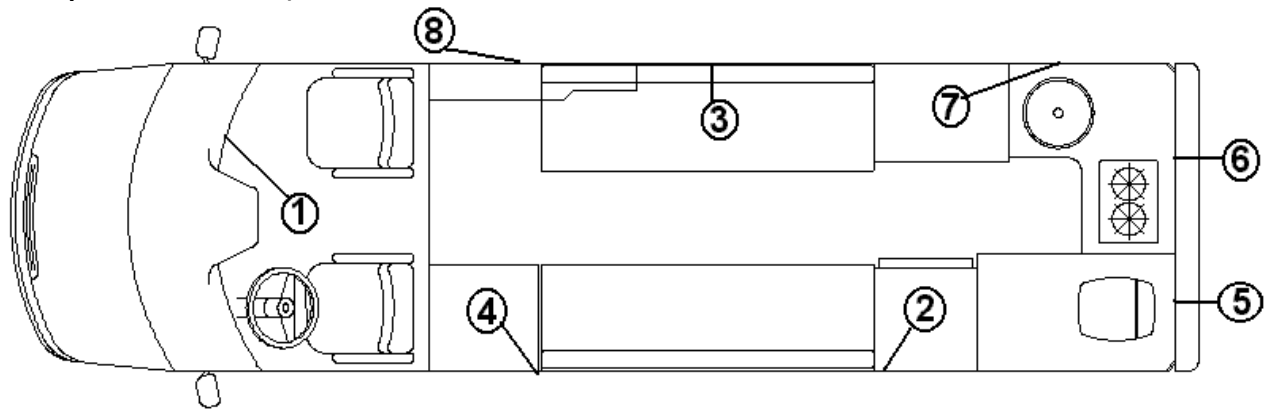

AWNINGS

690497-01	Patio awning, 13 foot
-----------	-----------------------

2006 INTERSTATE MOTORHOME

DRAPES/BLINDS/VALANCES

Drapes/Shades, Rear Bath

- | | |
|--------------|--|
| 1. 998153 | DRAPE CLOSEOUT ASSEMBLY, WINDSHIELD |
| 2. 703542-02 | SHADE, NIGHT ONLY 41" W X 21.25" L |
| 3. 703542-03 | SHADE NIGHT ONLY 48.75" W X 21.25" L |
| 4. 703542-01 | SHADE NIGHT ONLY 38"W X 21.25"L |
| 5. 703543-01 | SHADE ANGLED-R/S AFT DOOR, 19.5" x 21" |
| 6. 703543-02 | SHADE ANGLED-C/S AFT DOOR, 19.5" x 21" |
| 7. 703191-06 | BLIND-MINI 26" X 23" ALUMINUM |
| 8. 998162 | CURTAIN ASSEMBLY-SLIDING DOOR |