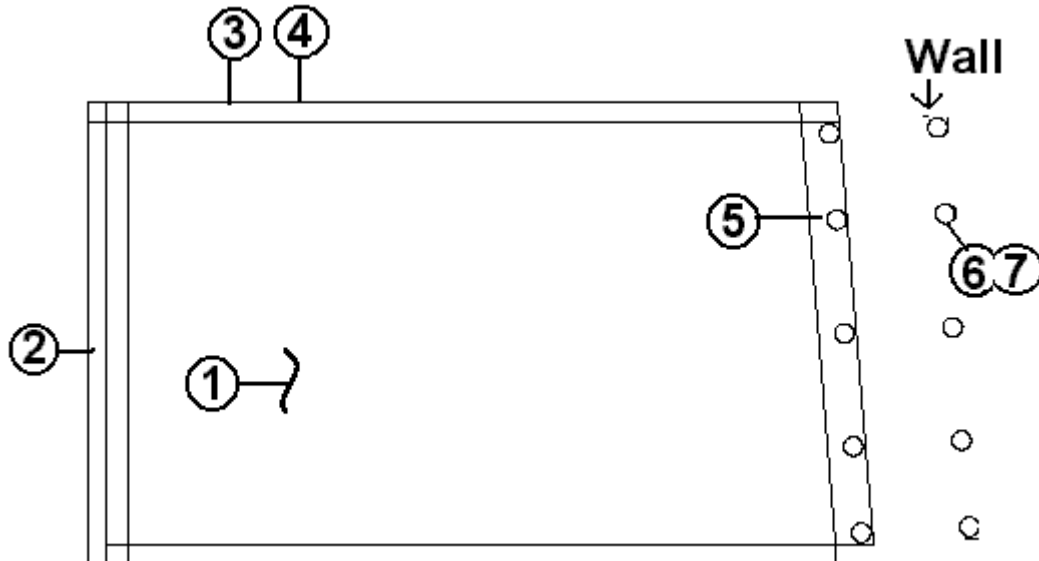

703538-296 Dinette Seat Cushion, Earl Grey

703538-485 Dinette Seat Cushion, Carmel Mocha

Storage Net

703380 NET STORAGE COMPARTMENT STORAGE

2006 INTERSTATE MOTORHOME

UPHOLSTERY/FOAM/MATTRESS

Screen, Galley Closeout, Rear & Mid Bath