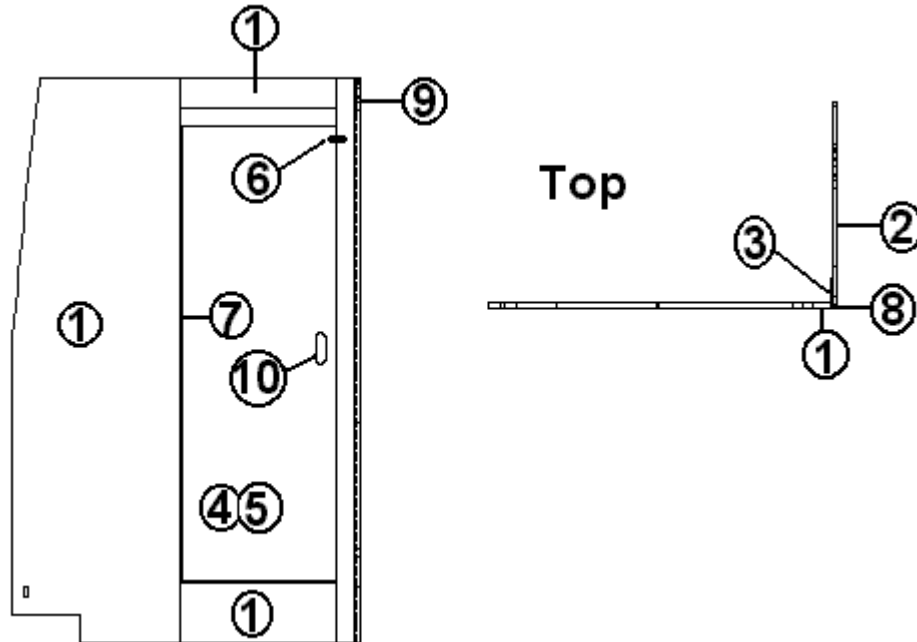

2006 INTERSTATE MOTORHOME

FURNITURE, LAVATORY

Shower Panels, Rear Bath

1. 801477-01	PANEL, CHERRY/WHITE 18MM
2. 801478-01	PANEL, CHERRY/WHITE 12MM
3. 800507-02	LAUAN, 1/4" X 4'X 8'
4. 801438	PANEL, WHITE/WHITE
5. 801342	LAMINATE, ALUMINUM BRUSHED 4' X 8'
6. 380772-01	SLIDE BOLT, SCREEN DOOR #40-B2
7. 380458	HINGE PIANO BROWN ANODIZED
8. 801393-03	CORNER TRIM, 90D RADIUS CHERRY
9. 365282	EDGE BANDING- .94" CHERRY
10. 381865	PULL-BAR BRUSH NICKEL