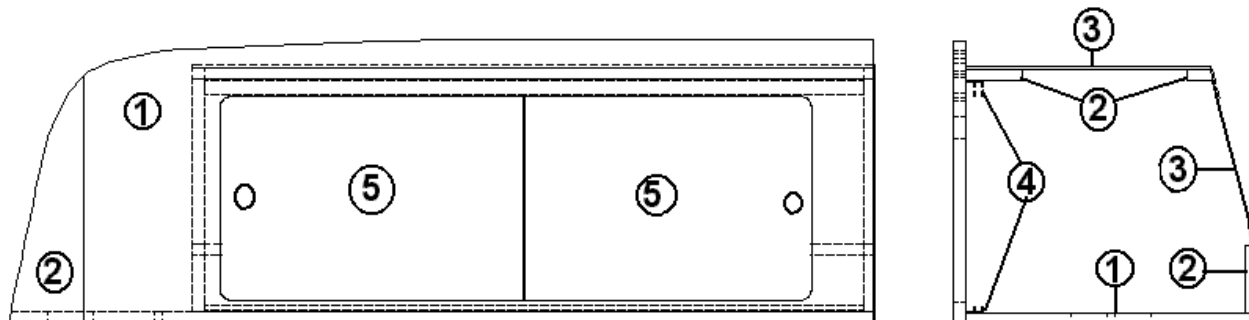

2006 INTERSTATE MOTORHOME

FURNITURE, GALLEY

Roof Locker, Galley, Rear Bath

966005	Galley roof Locker Assembly
1. 801478-01	PANEL, CHERRY/WHITE 12MM
2. 801392	PANEL, WHITELINER/WHITELINER
3. 801392	PANEL, WHITELINER/WHITELINER
4. 203480	TRACK-SLIDING DOOR
5. 966028	DOOR, PLEXI-GLASS 9.75" X 13.68"
203445	T-MOLDING BLK FLEXIBLE POLY .5
365282	EDGE BANDING-94" CHERRY
365238-04	EDGE BANDING TAPE PVC 5/8" WHITE