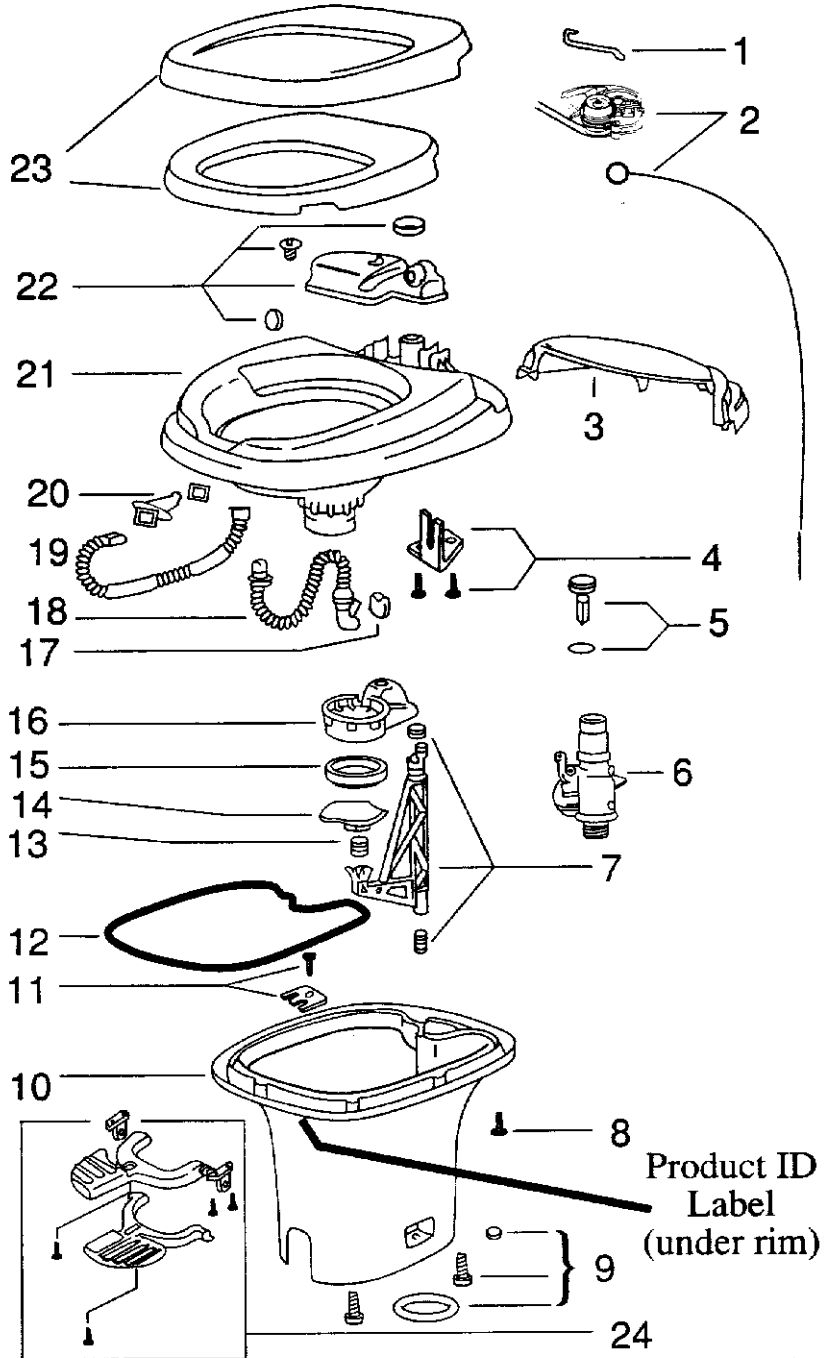

2006 INTERSTATE MOTORHOME

PLUMBING, DRAIN

Toilet

P/N Next Page