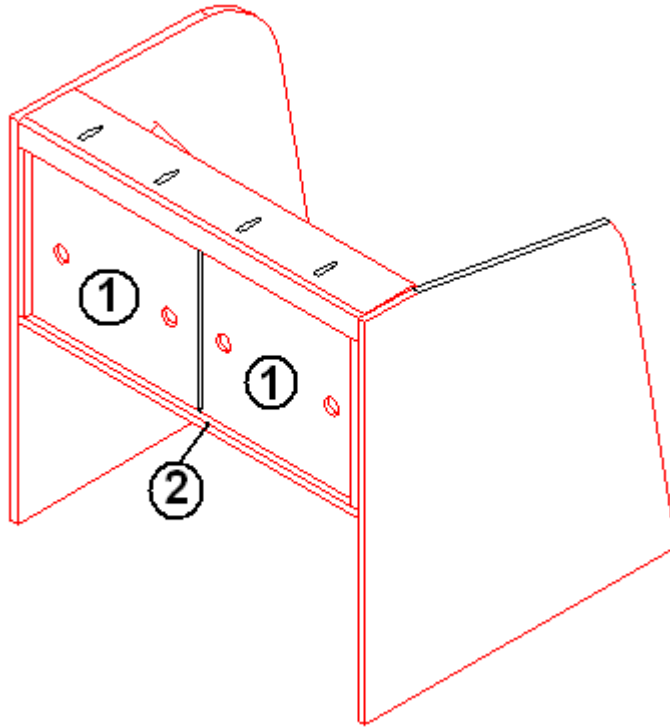

2006 INTERSTATE MOTORHOME

FURNITURE, GALLEY

Refrigerator Cabinet, Top Storage, Mid Bath

966200	Refrigerator cabinet, top storage
1. 966028-01	Door, plexiglass, 11.5" x 10.5"
2. 203480	Track, sliding door