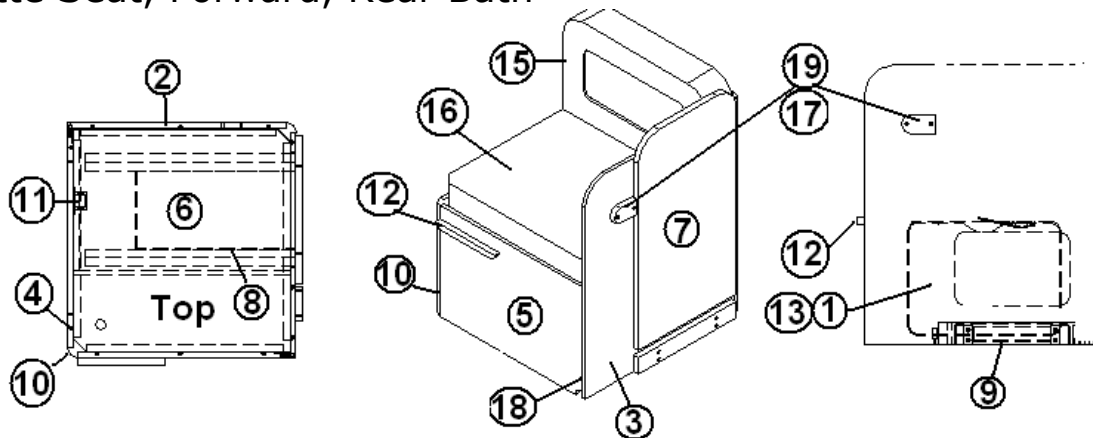

2006 INTERSTATE MOTORHOME

FURNITURE, GALLEY

Dinette Seat, Forward, Rear Bath

966168	SEAT ASSY-FWD DINETTE
1. 801523-008	DOOR-DINETTE SEATS
2. 801524-008	PNL-AFT FWD DINETTE SEAT
3. 801525-008	PNL-WALL FWD DINETTE
4. 801526-008	PNL-ISLE FWD DINETTE
5. 801527-008	PNL-FRT FWD DINETTE SEAT
6. 801528-008	LID-FWD DINETTE SEAT
7. 801532	TABLE-DINETTE
8. 966179	CLOSEOUT ASSY-FWD DINETTE
9. 966180	SUPPORT ASSY- DINETTE TABLE
10. 801415-008	CORNER TRIM 1" RADIUS
11. 381228-01	CATCH GRABBER DOOR
12. 800470-008	STOP-HARDWOOD
13. 380458	HINGE PIANO BROWN ANODIZED
15. 703537-296	Dinette Seat Back Cushion, Earl Grey
15. 703537-485	Dinette Seat Back Cushion, Carmel Mocha
16. 703538-296	Dinette Seat Cushion, Earl Grey
16. 703538-485	Dinette Seat Cushion, Carmel Mocha
17. 801478-01	PNL-PRELAM. CHERRY/WHITE 12MM
18. 365282	EDGEBANDING, .94" CHERRY
19. 381805	BOLT-SLIDE 3" ALUMINUM
703388	WASHER-VELCRO HOOK .75"