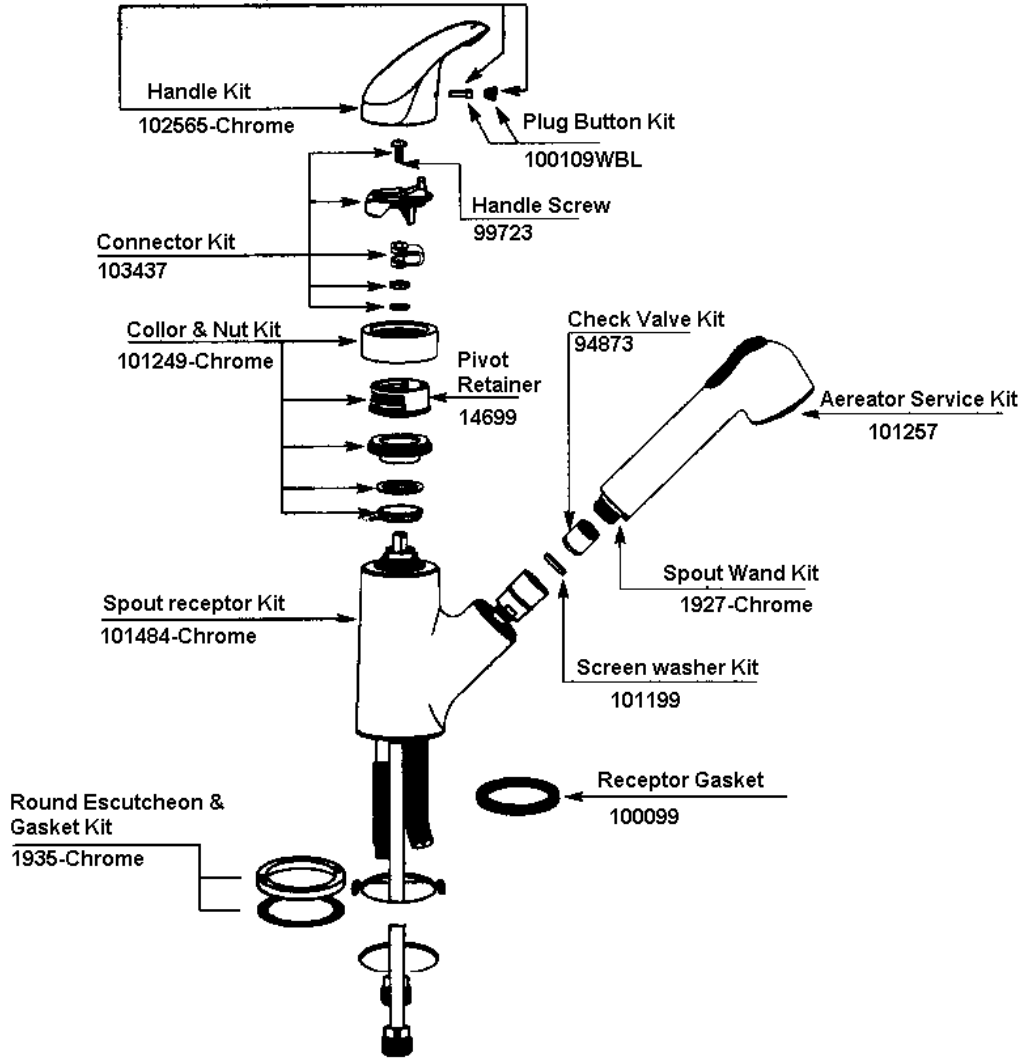

2006 INTERSTATE MOTORHOME PLUMBING, FRESHWATER

Faucet, Galley

601867

GALLEY FAUCET