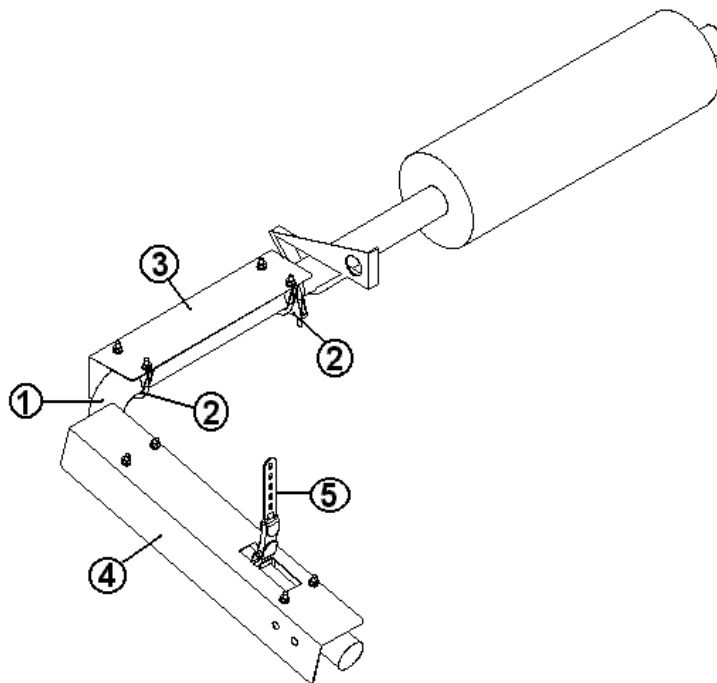

2006 INTERSTATE MOTORHOME CHASSIS

Exhaust System

1. 454222	PIPE, EXHAUST
2. 340073-10	CLAMP- MUFFLER 2.5"
3. 454218	SHIELD-FWD EXHAUST, REAR BATH
3. 454336	SHIELD-EXHAUST FWD MIB BATH
4. 454219	SHIELD-AFT EXHAUST, REAR BATH
4. 454337	SHIELD-EXHAUST AFT MIB BATH
5. 381509	Hanger, Tailpipe