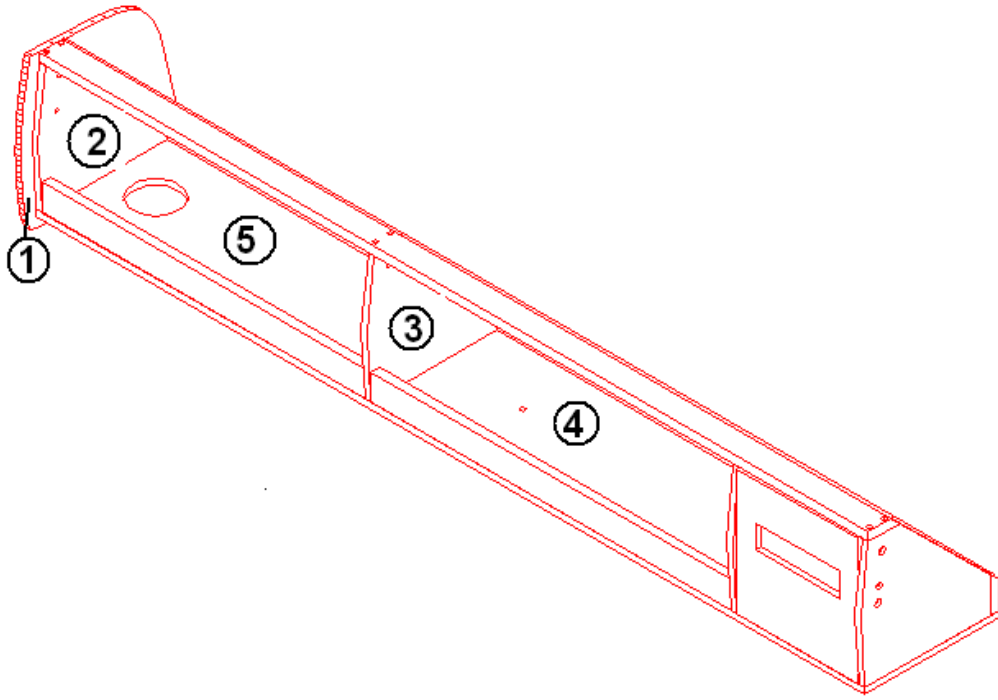

2006 INTERSTATE MOTORHOME FURNITURE, LOUNGE

Roof Locker, Roadside Bath

966268	ROOFLOCKER
1. 966007-3A8	END CAP RS LOCKER
2. 966007-2A8	DIVIDER RS LOCKER
3. 966007-2C8	DIVIDER RS LOCKER
4. 801493-018	DOOR RADIUS, 12.38" X 31.50"
5. 801493-028	DOOR RADIUS, 12.38" X 28.13"
381840-01	HINGE-OVERHEAD SPRING LH
381840-02	HINGE-OVERHEAD SPRING RH
345276-04	SCREW HEX HD. CAP 1/4-20 X 1
345275-04	1/4-20X1 FLAT PHIL M/S
350147-25	NUT, NYLON LOCK,1/4-20