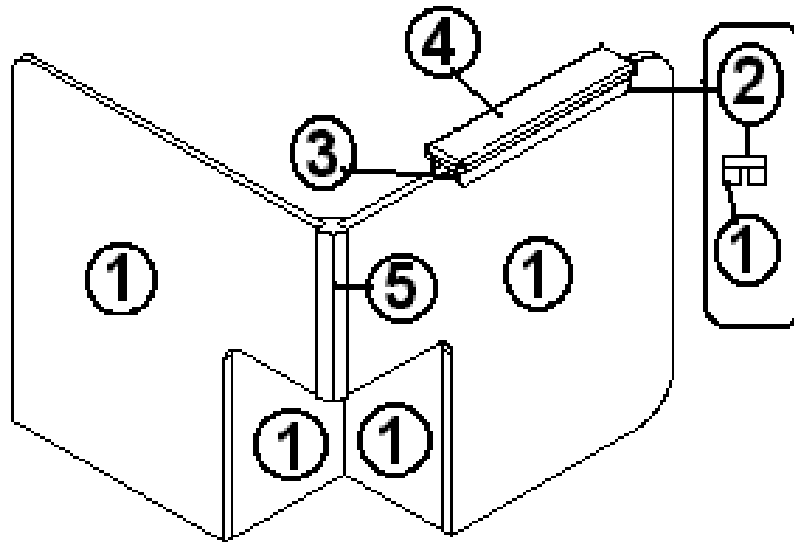

2006 INTERSTATE MOTORHOME

FURNITURE, LOUNGE

Armrest Assembly, Rear Bath

966008	Armrest Assembly
1. 801478-01	PANEL, CHERRY/CHERRY 12MM
2. 801477-01	PANEL, CHERRY/WHITE 18MM
3. 365282	EDGEBANDING-94" CHERRY
4. 998151	CUSHION ASSEMBLY, CS ARMREST
5. 801415-008	CORNER TRIM-1" RADIUS CHERRY
966108	SUPPORT ASSY-ARMREST
203462-01	CAP COVER-SCREW CHERRY PVC