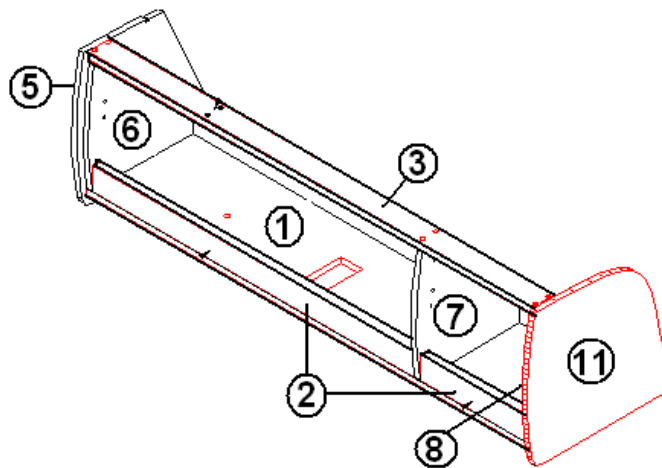

2006 INTERSTATE MOTORHOME

FURNITURE, GALLEY

Roof Locker, Galley, Mid Bath

966279	Galley Roof Locker
1. 801478-01	PANEL, CHERRY/WHITE, 12MM
2. 801477-01	PANEL, CHERRY/WHT 18MM
3. 801368	PANEL, WHITELINER/WHITELINER
4. 801438	PANEL, WHITE/RAW
5. 801480-01	PANEL, CHERRY/CHERRY, 12MM
6. 966009-2A8	DIVIDER CS LOCKER ASSY
7. 966009-2C8	DIVIDER CS LOCKER ASSY
8. 966009-2D8	DIVIDER CS LOCKER ASSY
9. 801493-038	DOOR RAD 12.38X11 CHERRY GALLE
10. 801493-018	DOOR RAD.12.38X31.50 RS LOCKER
11. 966007-3A8	END CAP RS LOCKER ASSY
381840-01	HINGE-OVERHEAD SPRING LH
381840-02	HINGE-OVERHEAD SPRING RH
345276-04	SCREW HEX HD. CAP 1/4-20 X 1"
345275-04	1/4"-20 X 1 FLAT PHIL M/S ZN
350147-25	NUT, NYLON LOCK,1/4-20