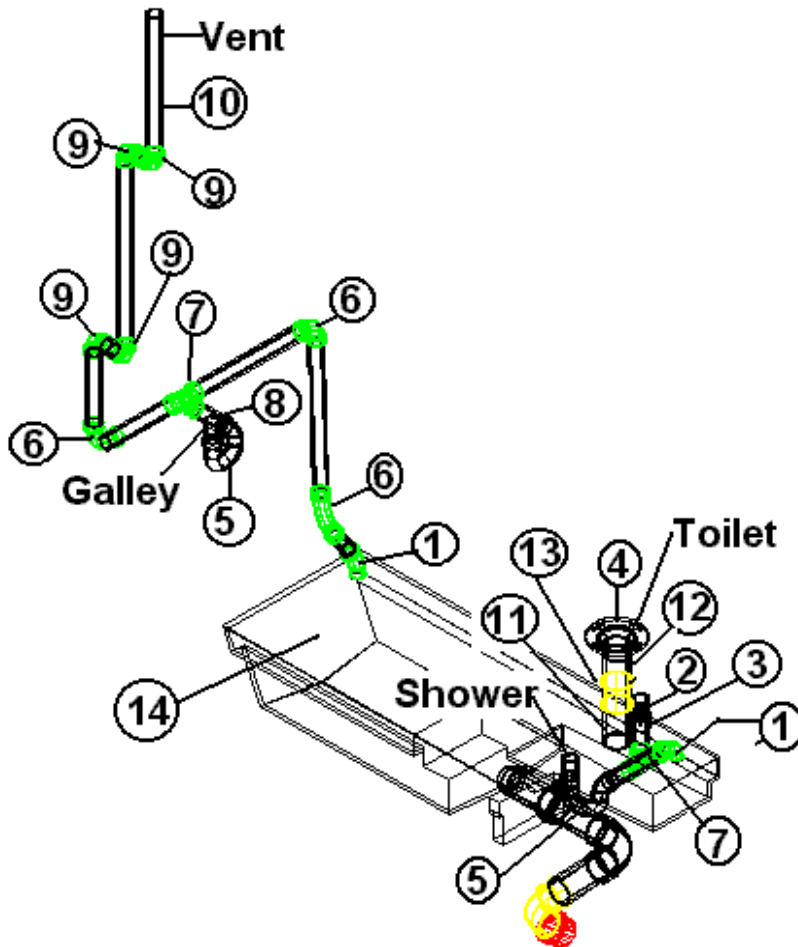

2006 INTERSTATE MOTORHOME

PLUMBING, DRAIN

Drain System, Rear Bath

1. 600431	1.5" Elbow, short radius
2. 600538	Vent, V-200 automatic
3. 600308	Adaptor ABS female, sloan
4. 601266	Flange, closet, 3" x 4", slip fit
5. 600622	P-trap, 1.5", w/slip nut and washer
6. 600035	Ell ABS, long sweep, 1.5"
7. 600318	Tee
8. 600822	Adaptor, P-trap
9. 600033	Elbow, vent, 1.5", 90 degree
10. 601160-02	Pipe, ABS, DVW, 1.5"
11. 601267-04	Nipple, 3" diameter, Thread one, 10' long
12. 601160-04	Pipe, ABS DVW, 3"
13. 600253	Coupling, 3"
14. 601872	Black/Gray combination tank