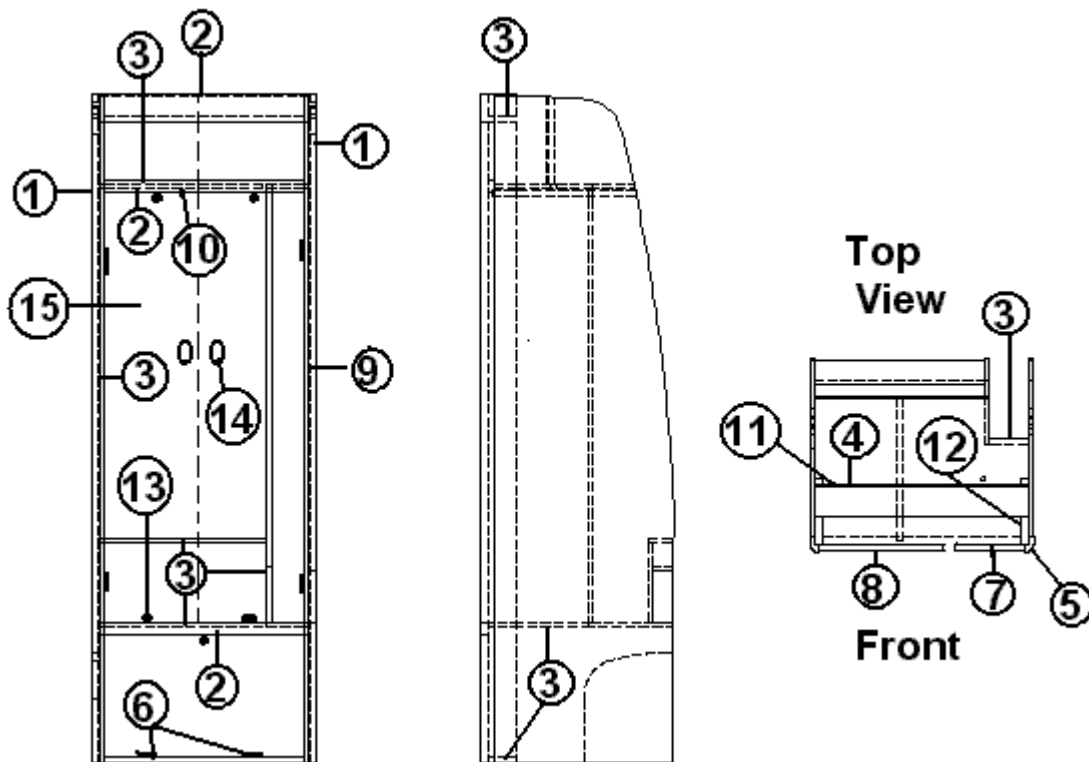

2006 INTERSTATE MOTORHOME

FURNITURE, GALLEY

Spice Rack, Mid Bath

966338
115042

SPICE RACK
ROD-.25" ALUMINUM, 6' LENGTH

2006 INTERSTATE MOTORHOME

FURNITURE, LOUNGE

Wardrobe, Rear Bath