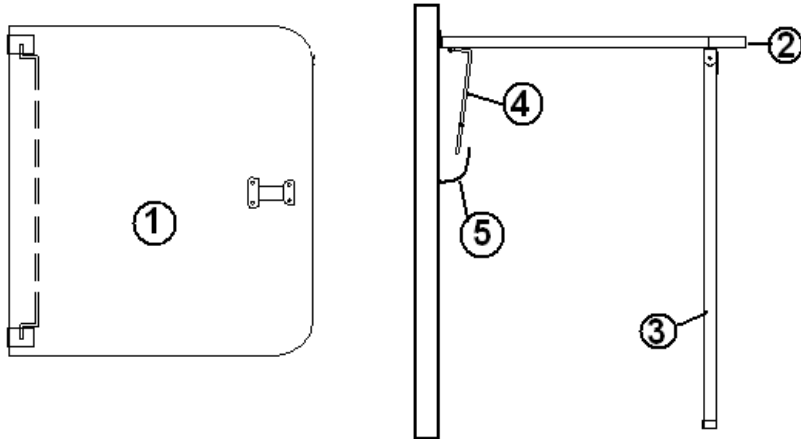

2006 INTERSTATE MOTORHOME

FURNITURE, GALLEY

Dinette Table, Rear Bath

966178	TABLE ASSY-DINETTE
1. 801377	PNL-PRELAM GRAPHITE/WHITE LINE
2. 365273	EDGEBANDING GALAXY GRAPHITE
3. 381876	TABLE LEG-ADJUSTABLE 21"TO30"
4. 380284-02	TABLE HINGE BRACKET
5. 380284-03	TABLE HINGE BRACKETS
6. 340018	CATCH PLATE J-1