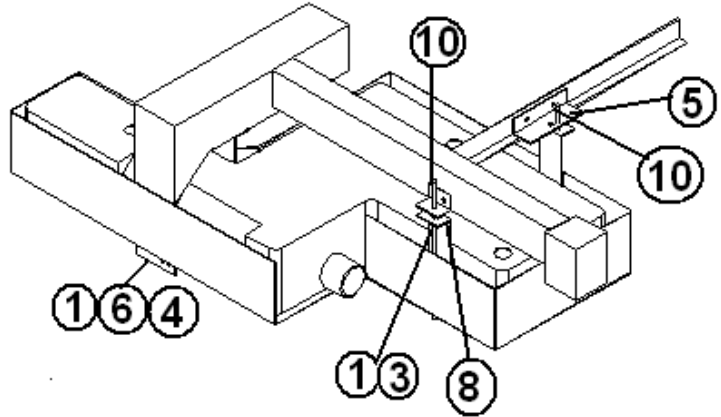

2006 INTERSTATE MOTORHOME

PLUMBING, DRAIN

Tank, Gray/Black Mounting System, Mid bath

1. 365185-20	2" GASKET TAPE
2. 601948	TANK-GRAY
3. 454329	STRAP- GRAY TANK 15.5"
4. 454330	BRACKET, GRAY TANK MTG.
5. 454331	BRACKET, FRT MOUNT GRAY TANK
6. 454332	STRAP-GRAY FRT. TANK
7. 454335	PAN-GRAY/BLACK TANK M
8. 454397	BRACKET, GRAY TANK MTG.1.5" X 1.5" X 2.5"
9. 966408	TANK WEDGE ASSY.
10. 345151	ROD, THREADED 3/8"-16 X 10 FT.
601947	TANK-BLACK