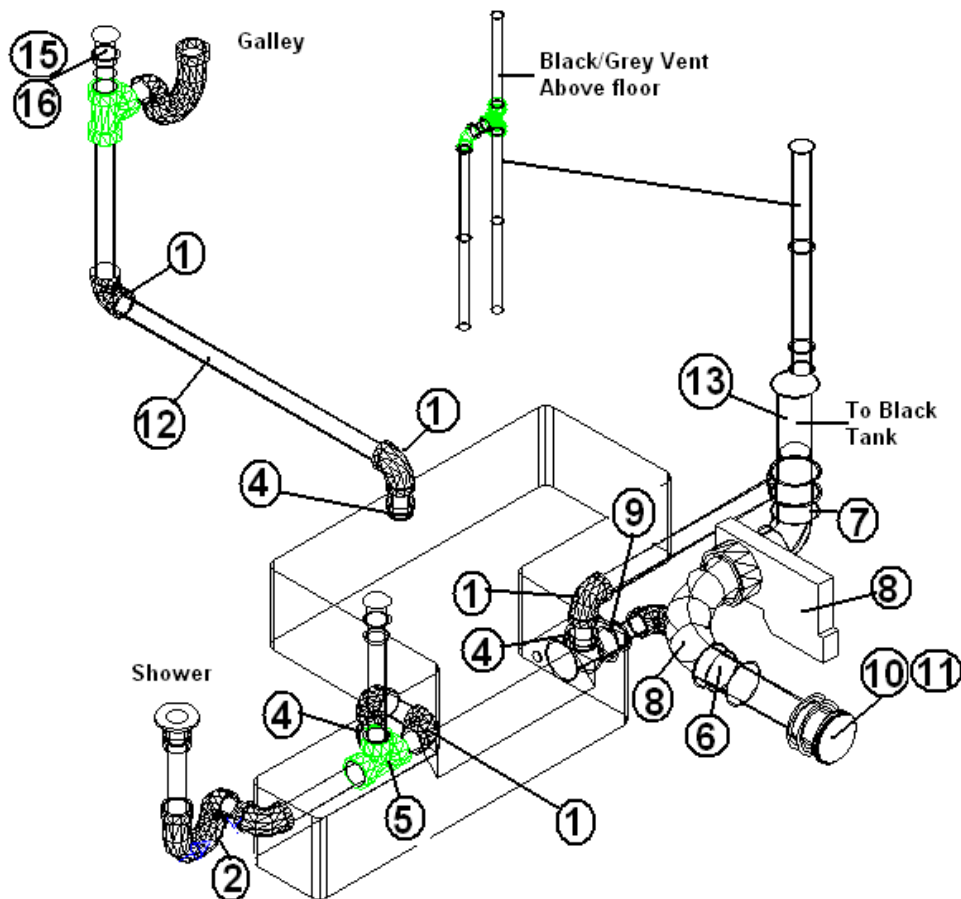

2006 INTERSTATE MOTORHOME

PLUMBING, DRAIN

Drain System, Mid Bath

1. 600033	ELBOW, VENT, 1.50 90 DEGREE
2. 600144	P TRAP ABS 1 1/2"
3. 600625-01	PLUG, TRAP, 1-1/2" ADAPTER, FEMALE
4. 601676	ADAPTER THREADED 1 1/2" MALE
5. 600156	TEE SANITARY
6. 600253	COUPLING 3"
7. 601531	FITTING, 90 DEGREE 3"
8. 601482	DUMP VALVE ROTATING ASSY.
9. 195329-229	REDUCER ADAPTOR 3" TO 1.5" 407
10. 601607-07	TERMINATION CAP - 3" BAY
11. 601607-06	TERM. ADAPTOR - 3" HUB X 3" BAYONET
12. 601160-02	PIPE, ABS DVW, 1 1/2"
13. 601160-04	PIPE, ABS DVW, 3"
14. 600308	ADAPTER ABS FEMALE SLOAN #2891
15. 600622	P-TRAP 1 1/2" W/SLIP NUT & WASH
16. 601579-110	VACUUM BREAKER