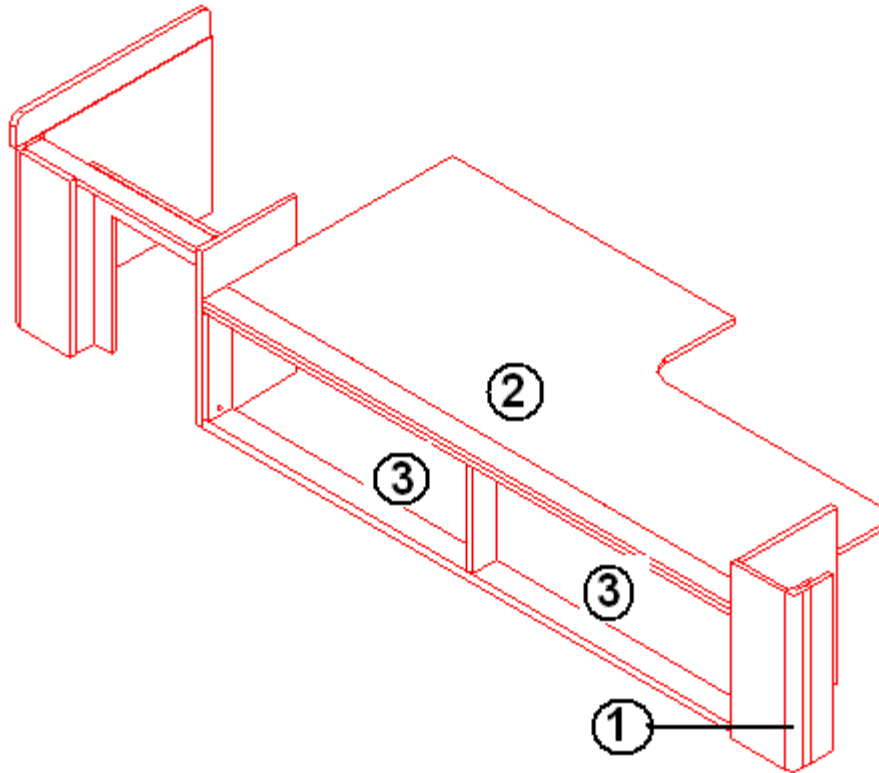

2006 INTERSTATE MOTORHOME

FURNITURE, LOUNGE

Lounge, Roadside, Mid Bath

966292	LOUNGE ASSY-RS
1. 801393-018	CORNER TRIM 90DEG. 1" RADIUS
2. 801565-068	DOOR/DWR 51.37" X 4.00"
3. 801565-078	DOOR/DWR 25.13" X 9.13"
380458	HINGE PIANO BROWN ANODIZED
998179	CUSHION, LOUNGE ARMREST
381228-01	CATCH GRABBER, DOOR
700349	SEATBELT, MINI BUCKLE BLACK WEB