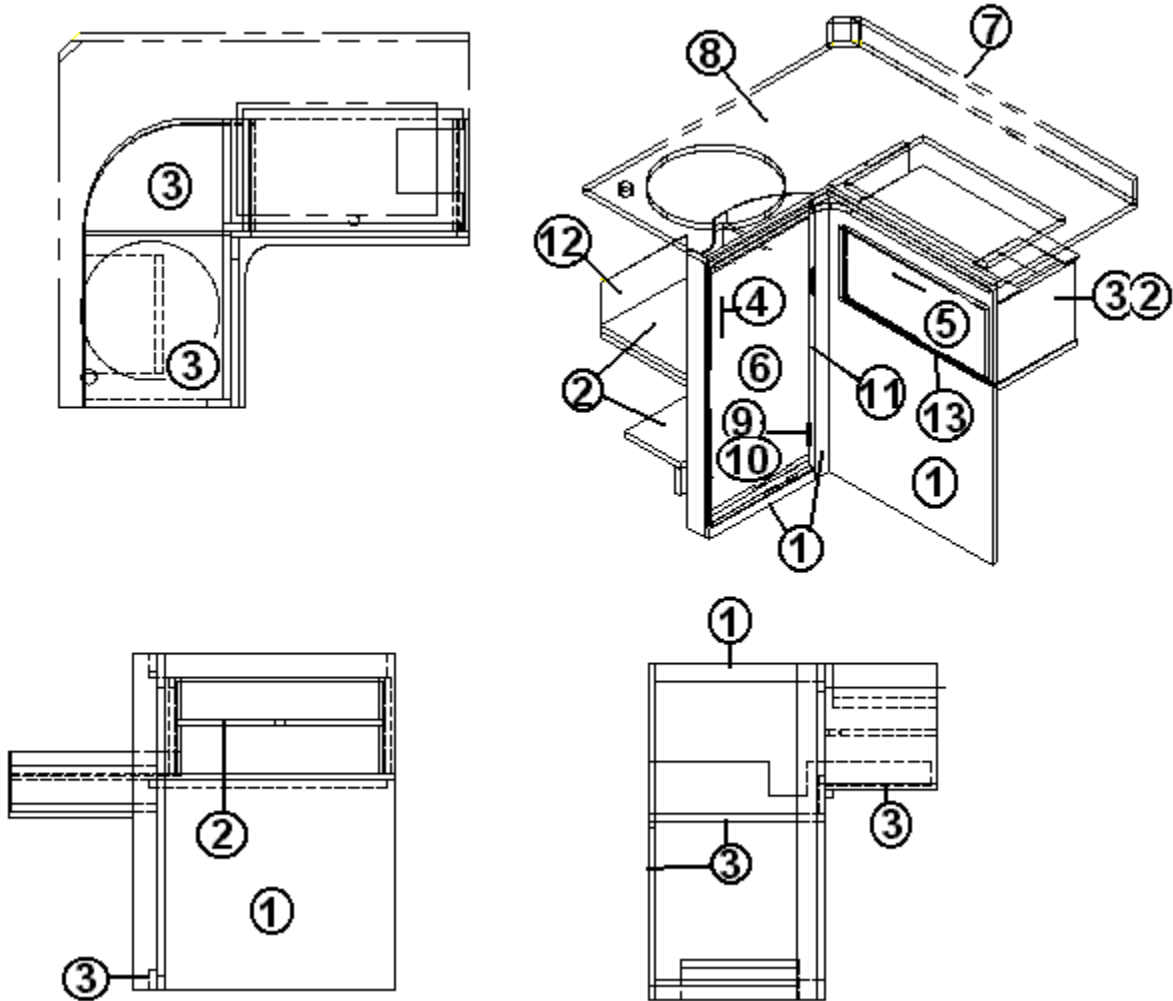

2006 INTERSTATE MOTORHOME

FURNITURE, GALLEY

Galley, Rear Bath

Parts numbers are on the next page