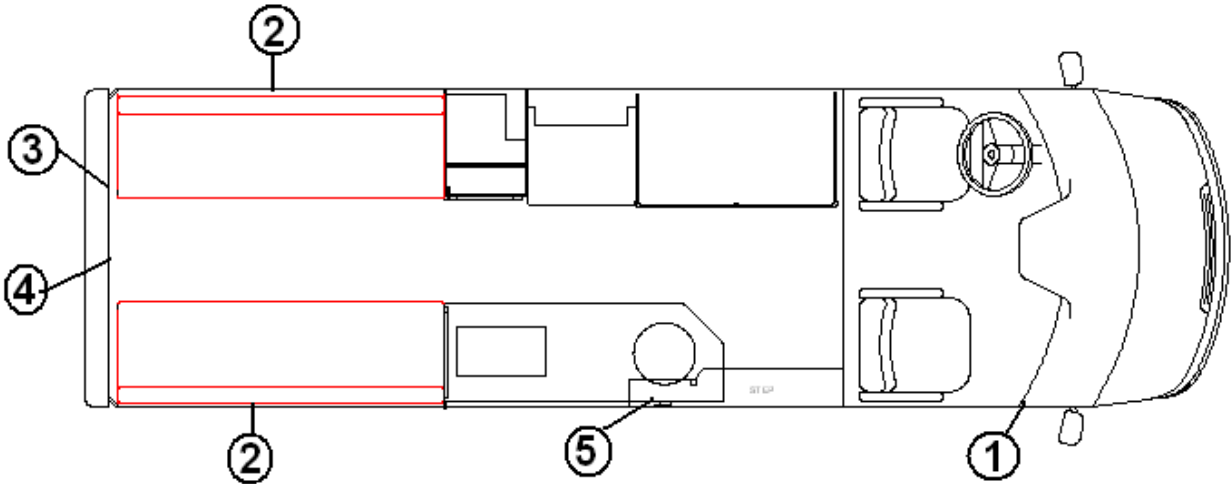

2006 INTERSTATE MOTORHOME

DRAPES/BLINDS/VALANCES

Drapes/Shades, Mid Bath

1. 998153	DRAPЕ CLOSEOUT ASSY-WINDSHIELD
2. 703542-03	SHADE-DAY/NGT 48.75" X 21.25" PEWTER
3. 703543-01	SHADE-NIGHT 20.5" X 21" ANGLED, RS DOOR
4. 703543-02	SHADE-NIGHT 20.50" X 21.00", ANGLED, RS DOOR
5. 703191-16	BLIND-MINI 26" X 23" ALUMINUM

Curtain/Drape Material

702954	FABRIC DRAPERY GALAXY/BONE
700273	LINING, THERMA-FOAM 25006 WHITE
700044	Glides, w/elastic "T" type