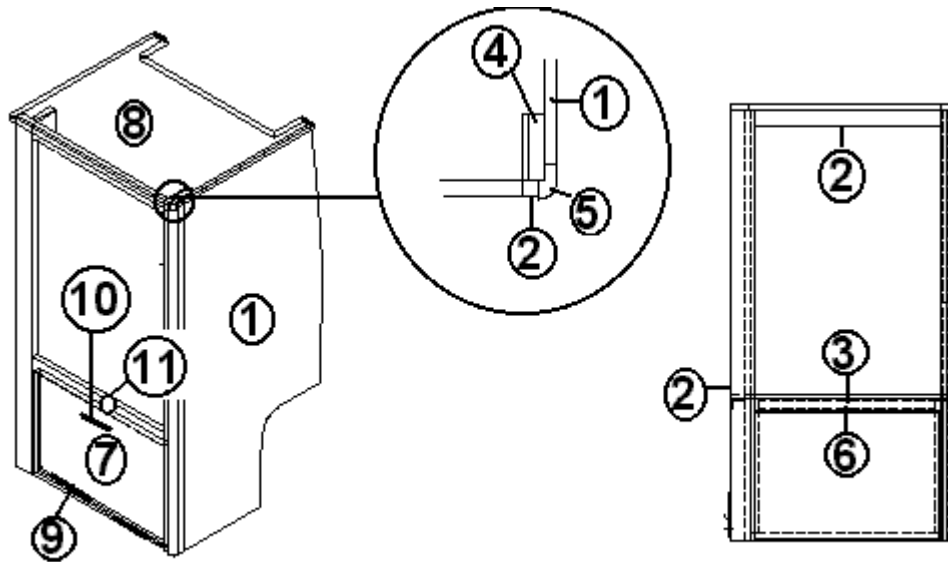

2006 INTERSTATE MOTORHOME

FURNITURE, GALLEY

Refrigerator Cabinet, Rear Bath

966003	Refrigerator Cabinet Assembly
1. 801478-01	PANEL, CHERRY/WHITE 12MM
2. 801477-01	PANEL, CHERRY/WHITE 18MM
3. 801392	PANEL, WHITELINER/WHITELINER
4. 801368	PANEL, WHITELINER/WHITELINER
5. 801393-03	CORNER TRIM, 90D RADIUS CHERRY
6. 101134	ANGLE ALUM, 1/8 X 1 X 1 1/2"
7. 801625-018	DOOR, REFRIGERATOR 21.63" X 15.13"
8. 966024	TOP ASSEMBLY-REFRIGERATOR
9. 381607-01	HINGE-GRASS EURO
10. 381228-01	CATCH GRABBER DOOR C3-803
11. 381865	PULL-BAR BRUSH NICKEL
365282	EDGE BANDING, .94" CHERRY
801377	PANEL, GRAPHITE/REXAL 4' X 8' 18MM
966054	STAND-REFER