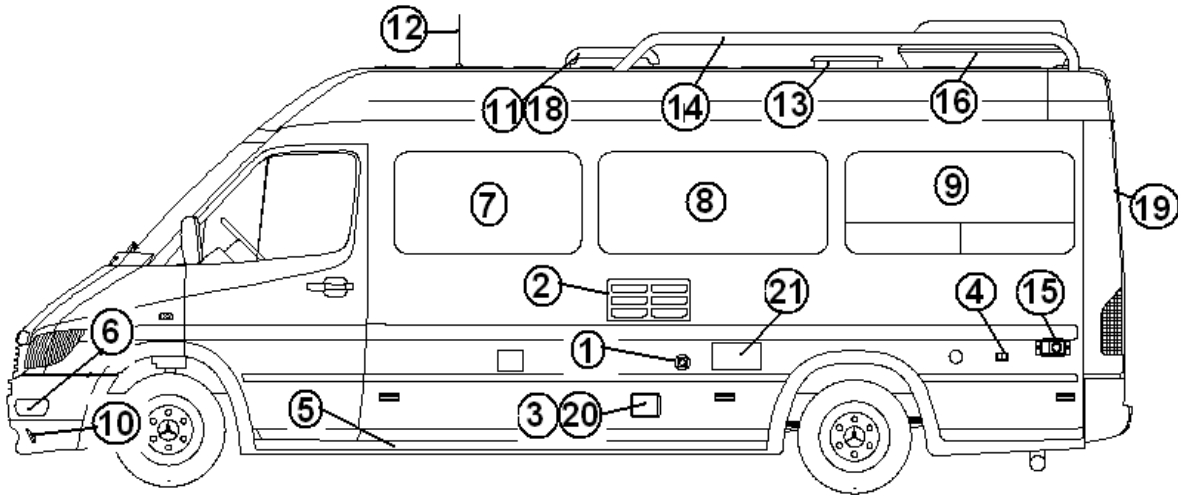

2006 INTERSTATE MOTORHOME

EXTERIOR SHELL

Roadside Wall, Mid Bath

1. 601392-05	CITY WATER FILL W/REGULATOR
2. 690470-01	VENT-SIDE WALL MTG.REFER
3. 601873	REMOTE FILL & KIT-SPRINTER
4. 500996	JACK, TV/PHONE, GREY
5. 203456-00	ROADSIDE RUNNING BOARDS
6. 203456-02	FRONT BUMPER
7. 371392-04	WINDOW, 41.13" X 23.38"
8. 371404	WINDOW, RS
9. 371392-06	WINDOW, 51.13" X 23.38"DLB VENT
10. 203456-03	DRIVING LIGHTS
11. 100341	REFER, VENT COLLAR LARGE
12. 511807	ANTENNA, AM/FM RUBBER 14" #RV71
13. 381841	VENT, ROOF FANTASTIC EXHAUST ONLY
14. 922722	ROOF RACK
15. 690439	FURNACE, 12,000 BTU, DIRECT PUMP
16.195329-143	AIR CONDITIONER 11,000 BTU
17.601229	SEWER HOSE STORAGE
18.101394	COVER, REFER VENT, ROOF, LARGE
19.371392-01	WINDOW, 23.31" X 23.31", RH
20.203463	DOOR-ACCESS LP REMOTE FILL
20. 111373-01	Closeout, LP access, upper
20. 111373-02	Closeout, LP access, lower
21. 601876	EXTERIOR SHOWER DOOR FRAME