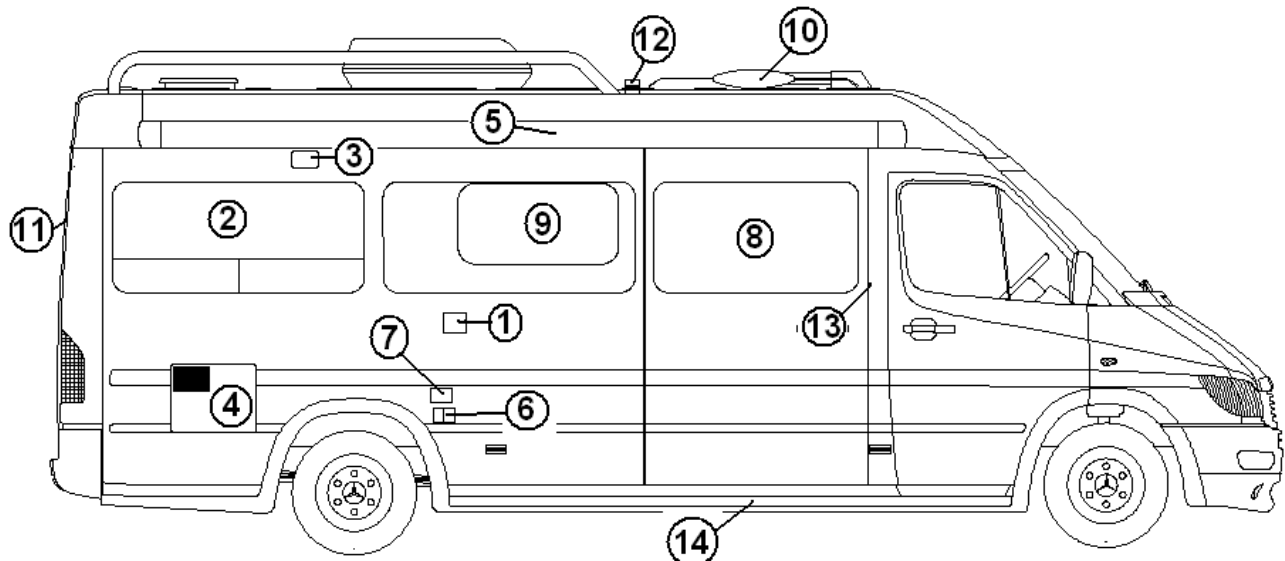

2006 INTERSTATE MOTORHOME

EXTERIOR SHELL

Curbside Wall, Mid Bath

- | | |
|---------------|-------------------------------------|
| 1. 601194 | WATER FILL W/LOCK, GRAY, W/LABEL |
| 2. 371392-06 | WINDOW, 51.13" X 23.38", DOUBL VENT |
| 3. 510672-02 | PORCH LIGHT, #30-78-515, WHITE |
| 4. 690199 | ELECTRONIC IGNITION WATER HEATER |
| 5. 690497-01 | PATIO AWNING, 13 FT. |
| 6. 511796 | CABLE, EXTERIOR TV/12V POWER PORT |
| 7. 510676-01 | OUTLET, EXTERIOR, 120 VOLT |
| 8. 371392-03 | WINDOW, 39.5" X 23.38" |
| 9. 371405 | WINDOW, CS GALLEY MB |
| 10. 510788-05 | ANTENNA, TV WINEGARD SHORT BOOM |
| 11. 371392-02 | WINDOW, 23.31" X 23.31"RH CREATION |
| 12. 690264-03 | PLUMBING FLASHING, V-2049-1, WHITE |
| 13. 381737-02 | ASSIST HANDLE, BLACK. MOLDED |
| 14. 203456-01 | CURBSIDE RUNNING BOARD |