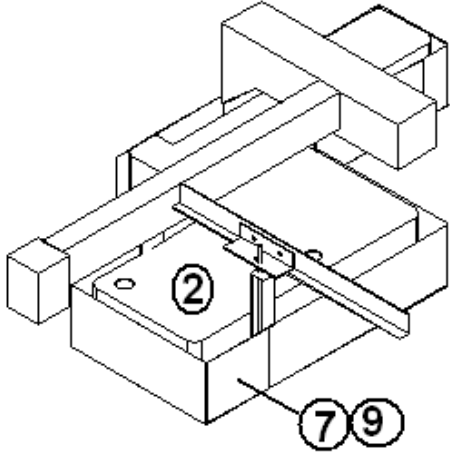

2006 INTERSTATE MOTORHOME

PLUMBING, DRAIN

Tank, Gray/Black Mounting System, Mid bath

1. 365185-20	2" GASKET TAPE
2. 601948	TANK-GRAY
3. 454329	STRAP- GRAY TANK 15.5"
4. 454330	BRACKET, GRAY TANK MTG.
5. 454331	BRACKET, FRT MOUNT GRAY TANK
6. 454332	STRAP-GRAY FRT. TANK
7. 454335	PAN-GRAY/BLACK TANK M
8. 454397	BRACKET, GRAY TANK MTG.1.5" X 1.5" X 2.5"
9. 966408	TANK WEDGE ASSY.
10. 345151	ROD, THREADED 3/8"-16 X 10 FT.
601947	TANK-BLACK