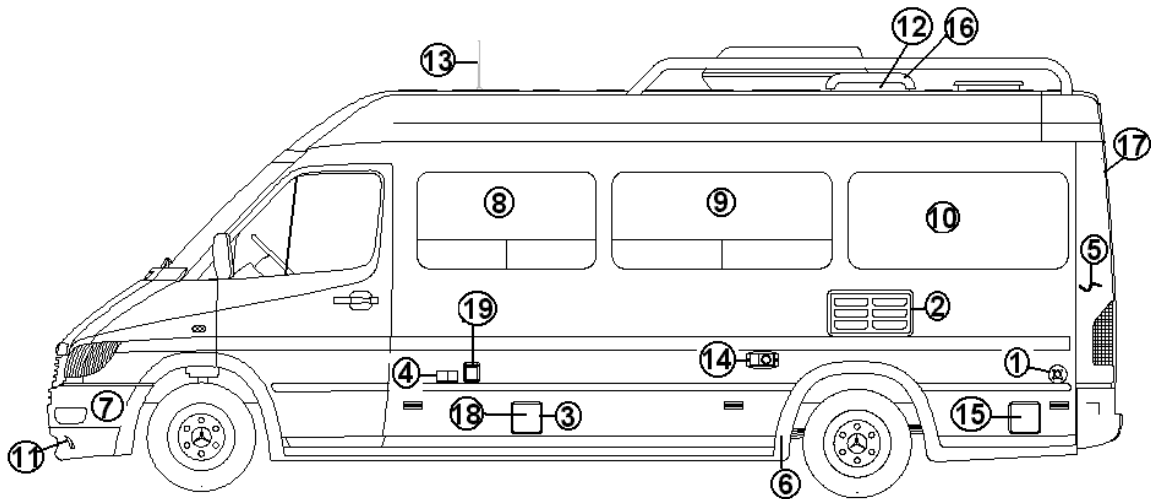

2006 INTERSTATE MOTORHOME

EXTERIOR SHELL

Roadside Wall, Rear Bath

1. 601392-05	City water fill w/regulator
2. 690470-01	Vent, refer
3. 601873	LP Remote fill W/48" hoses
3. 111432-01	Closeout, LP access, upper
3. 111432-02	Closeout, LP access, lower
4. 500996	Jack TV/phone, gray
5. 511813-01	Valve, electric waste
6. 203456-00	RS running board
7. 203456-02	Front bumper
8. 371392-04	Window, 41.13" X 23.38"
9. 371392-06	Window, double lower vent, 51.13" x 23.38"
10. 371395	Window, solid panel, 52.63" x 24.88"
11. 203456-03	Driving lights
12. 100341	Refer vent collar, large
13. 511807	Radio antenna
14. 690439	Furnace, 12,000 BTU, direct pump
15. 601229	Sewer hose storage
16. 101394	Cover, refer vent, large
17. 371392-01	Window, solid rear, RS, 23.31" x 23.31"
18. 203463	Access door, LP remote fill
19. 511416-02	Power inlet, 30Amp, 125-volt, male, gray