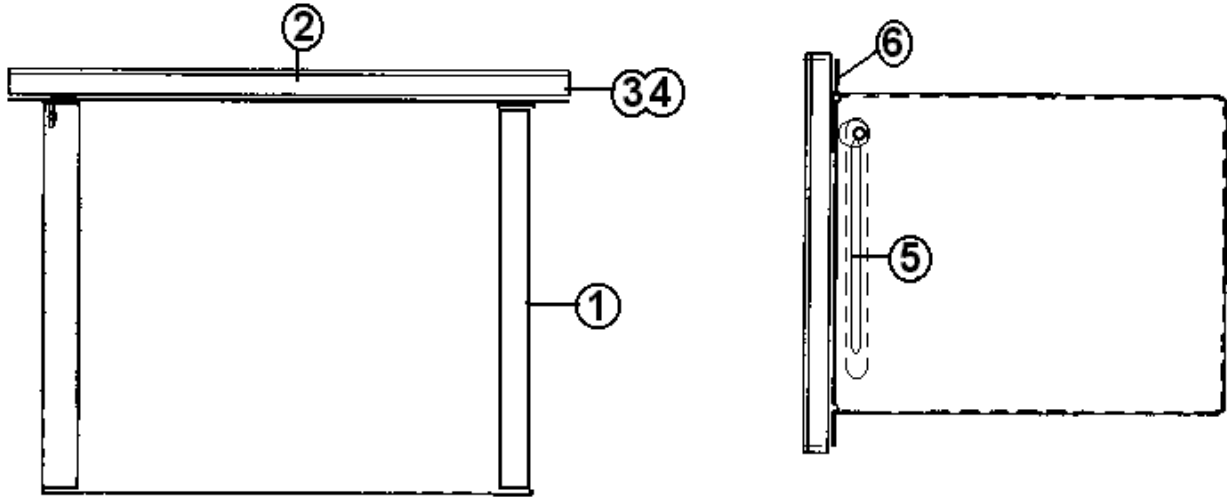

2006 INTERSTATE MOTORHOME

FURNITURE, LAVATORY

Medicine Cabinet, Rear & Mid Bath

966052	Medicine Cabinet
1. 454198	BOX ASSEMBLY, MEDICINE CABINET
2. 372203-31	MIRROR-SAFETY GLASS 14" X 10"
3. 801392	PANEL, WHITELINER/WHITELINER
4. 365238-04	EDGE BANDING TAPE PVC 5/8" WHITE
5. 380024	ARMS SUPPORT RIGHT HAND
6. 385935-01	HINGE PIVOT ZINC PLATED
7. 381228-01	CATCH GRABBER DOOR C3-803