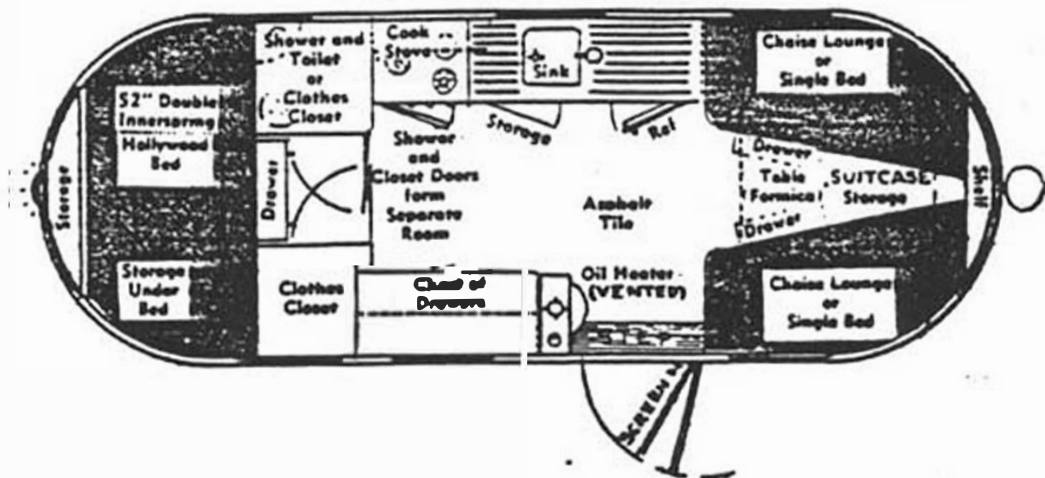

AT STREAM'S "GLOBETROTTER" (22 FT. OVER-ALL)
 Equipped With Toilet and Shower

This model, we believe, is aptly named because it can be taken anywhere an automobile can go and still have all the facilities for comfortable living. Yes, even luxurious living. You can even take a shower when parked off the highway as this model has its own water supply. Electricity is not needed to heat the water. Space is even provided for suitcases. Not shown in the drawings are four to six "roof lockers" also three new style-no draft-"umbrella type" roof vents.

This "Globetrotter" model was especially designed for those who "go places" where trailer parks are not available.

If the twin beds shown in this drawing are not desired any of the other "front end" arrangements can be had.