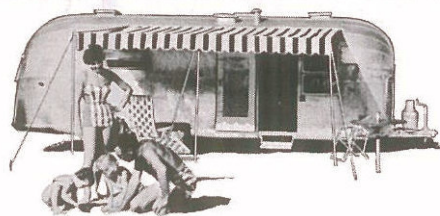

AIRSTREAM

L TRAILER

22 FT. FALCON

S U P R E M A C Y

*airstream's pre-eminence
in travel trailers is
unsurpassed by any product
in any industry. When
you own an airstream,
you know . . . and the world
knows . . . you own the finest
travel trailer built.*

*the standard of excellence
in lightweight travel trailers*

The 22 foot Falcon is especially designed to sleep two. The trailering couple, young at heart, who require sleeping accommodations for themselves only will marvel at the flexibility of the decorator styled interior which actually provides more roominess, comfort and convenience than is found in any other 22 ft. trailer on the market today. In the spacious living room are twin beds, one of which flicks out and folds back into a wall with a minimum of effort. A hide-a-bed type, double bed model is available at slight extra cost. The oversize bathroom contains a toilet, large lavanette with drawers and even a bath tub and shower. An ultra-modern floor to ceiling chest of drawers complements the interior, providing much storage space. Everything that two people need for comfortable trailering is included and of course the famous Wally Byam developed off-the-road optional equipment is available to make your Falcon completely independent. See your dealer now and start to enjoy a new world of travel adventure.