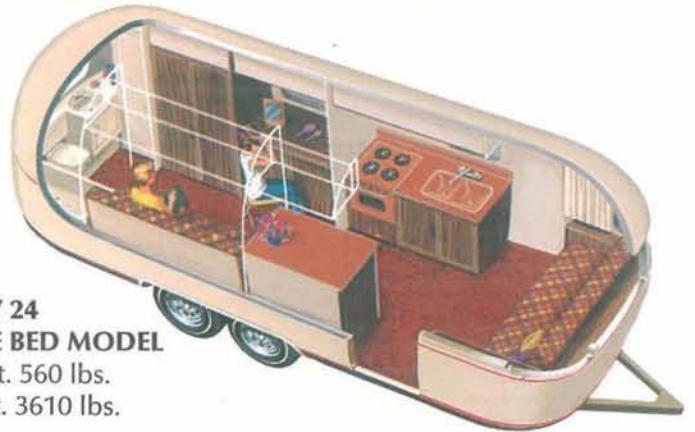

# HOOSE FROM 100 LUXURY MODELS

**ARGOSY 22**  
Wt. 560 lbs.  
Hitch Wt. 3360 lbs.

**ARGOSY 24  
TWIN BED MODEL**  
Hitch Wt. 560 lbs.  
Total Wt. 3610 lbs.

**ARGOSY 24  
DOOR MODEL**  
Wt. 475 lbs.  
Hitch Wt. 3750 lbs.

**ARGOSY 24  
DOUBLE BED MODEL**  
Hitch Wt. 560 lbs.  
Total Wt. 3610 lbs.

**ARGOSY 28  
DOUBLE BED MODEL  
CENTER BATH**  
Hitch Wt. 405 lbs.  
Total Wt. 4370 lbs.

**ARGOSY 28  
TWIN BED MODEL**  
Hitch Wt. 510 lbs.  
Total Wt. 4020 lbs.

**ARGOSY 28  
DOUBLE BED MODEL**  
Hitch Wt. 510 lbs.  
Total Wt. 4040 lbs.

**ARGOSY 28  
DOUBLE BED MODEL**  
Hitch Wt. 510 lbs.  
Total Wt. 4040 lbs.

**MODEL**  
20 lbs.  
960 lbs.

**D MODEL**  
20 lbs.  
60 lbs.

**MODEL**  
15 lbs.  
75 lbs.