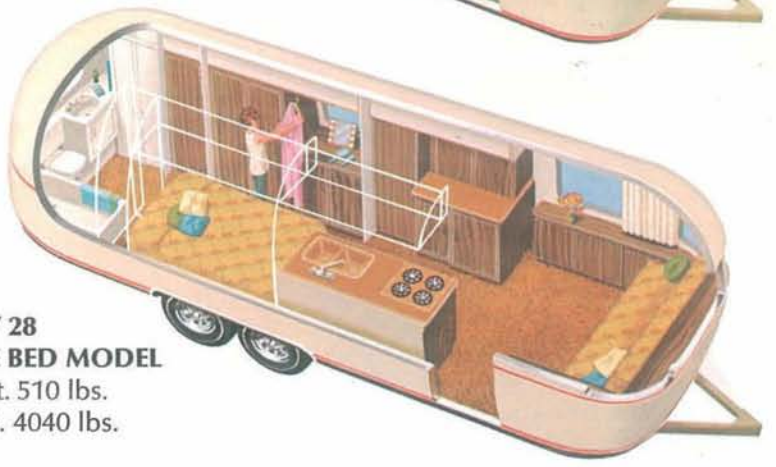

# HOOSE FROM 100 LUXURY MODELS

**ARGOSY 22**  
Wt. 560 lbs.  
Hitch Wt. 3360 lbs.

**ARGOSY 24  
TWIN BED MODEL**  
Hitch Wt. 560 lbs.  
Total Wt. 3610 lbs.

**ARGOSY 24  
DOOR MODEL**  
Wt. 475 lbs.  
Hitch Wt. 3750 lbs.

**ARGOSY 24  
DOUBLE BED MODEL**  
Hitch Wt. 560 lbs.  
Total Wt. 3610 lbs.

**ARGOSY 28  
DOUBLE BED MODEL  
CENTER BATH**  
Hitch Wt. 405 lbs.  
Total Wt. 4370 lbs.

**ARGOSY 28  
TWIN BED MODEL**  
Hitch Wt. 510 lbs.  
Total Wt. 4020 lbs.

**ARGOSY 28  
DOUBLE BED MODEL**  
Hitch Wt. 510 lbs.  
Total Wt. 4040 lbs.

**ARGOSY 28  
DOUBLE BED MODEL**  
Hitch Wt. 510 lbs.  
Total Wt. 4040 lbs.

**MODEL**  
20 lbs.  
960 lbs.

**D MODEL**  
20 lbs.  
60 lbs.

**MODEL**  
15 lbs.  
75 lbs.