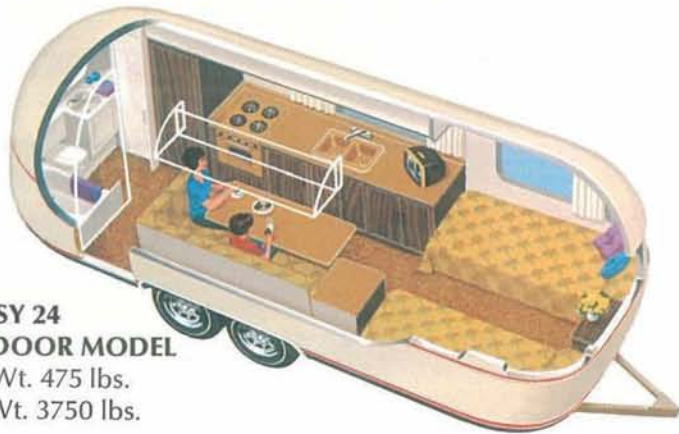

# HOOSE FROM 100 LUXURY MODELS

**ARGOSY 22**  
Wt. 560 lbs.  
Hitch Wt. 3360 lbs.

**ARGOSY 24  
TWIN BED MODEL**  
Hitch Wt. 560 lbs.  
Total Wt. 3610 lbs.

**ARGOSY 24  
DOOR MODEL**  
Wt. 475 lbs.  
Hitch Wt. 3750 lbs.

**ARGOSY 24  
DOUBLE BED MODEL**  
Hitch Wt. 560 lbs.  
Total Wt. 3610 lbs.

**ARGOSY 28  
DOUBLE BED MODEL  
CENTER BATH**  
Hitch Wt. 405 lbs.  
Total Wt. 4370 lbs.

**ARGOSY 28  
TWIN BED MODEL**  
Hitch Wt. 510 lbs.  
Total Wt. 4020 lbs.

**ARGOSY 28  
DOUBLE BED MODEL**  
Hitch Wt. 510 lbs.  
Total Wt. 4040 lbs.

**ARGOSY 28  
DOUBLE BED MODEL**  
Hitch Wt. 510 lbs.  
Total Wt. 4040 lbs.

**MODEL**  
20 lbs.  
960 lbs.

**D MODEL**  
20 lbs.  
60 lbs.

**MODEL**  
15 lbs.  
75 lbs.