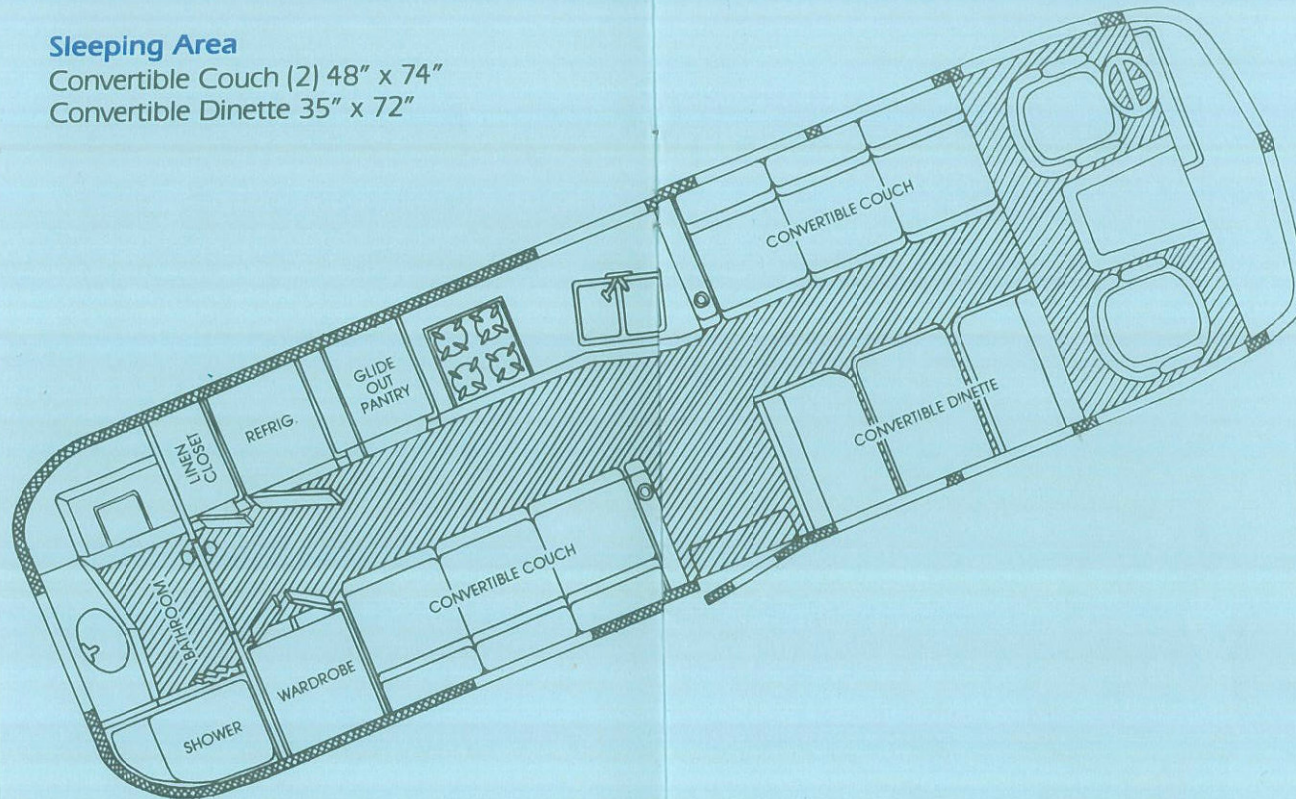

# 270 Series Motorhome

## Rear Bath FLOOR PLAN

### Sleeping Area

Convertible Couch (2) 48" x 74"  
Convertible Dinette 35" x 72"

**NOTE:** All Standard and Optional features are available at time of printing. Airstream, however, reserves the right to improve and/or modify the product which may change the features and specifications. Check with your Airstream dealer for updated information and availability.