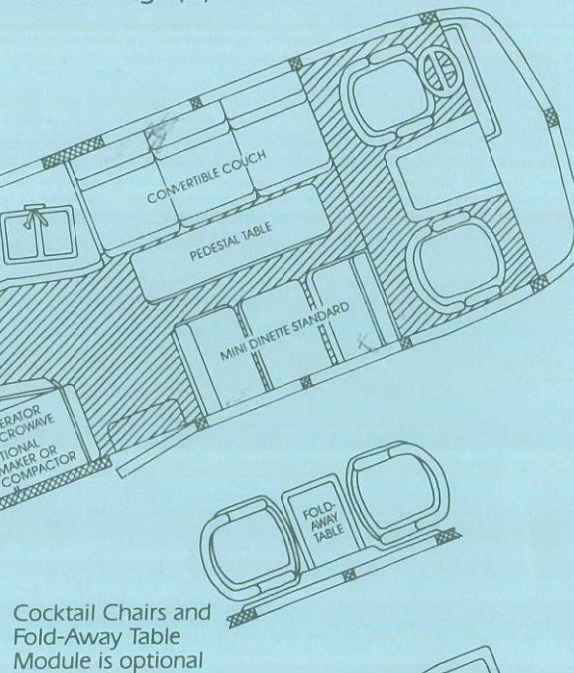

310 Series Motorhome

Center Bath — Twin, Double or Rear Lounge FLOORPLANS

Available with your choice of Twin Bed, Double Bed or Convertible Rear Lounge.

Shown with optional Panoramic Windows

Bedroom Sleeping Area

Twin Beds 32" x 76"

Double Bed 54" x 76"

Rear Lounge (2) 46" x 74"

Cocktail Chairs and Fold-Away Table Module is optional

Bar/TV Module is optional