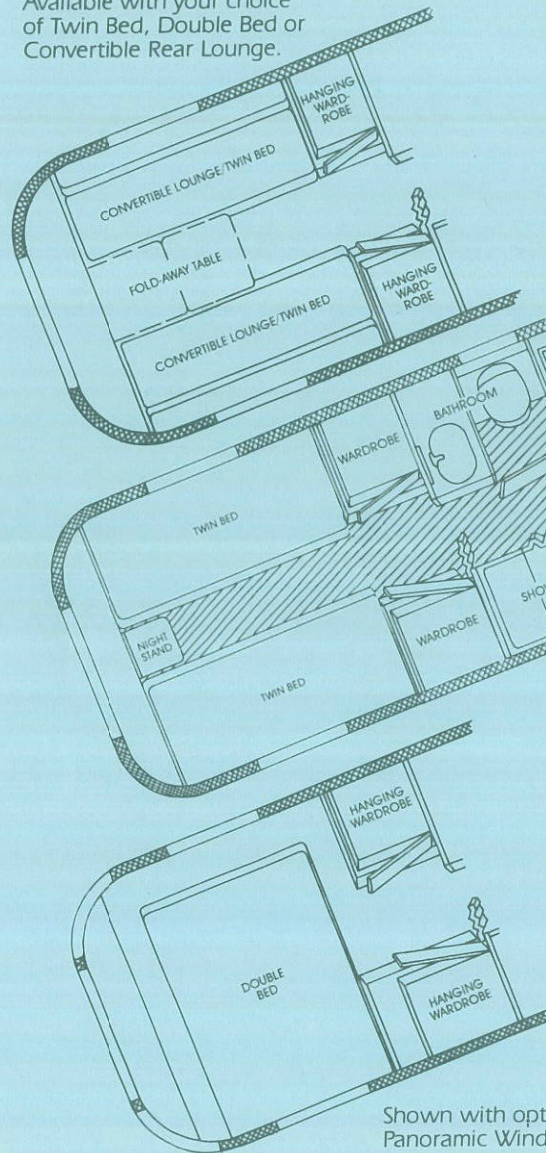

310 Series Motorhome

Center Bath — Twin, Double or Rear Lounge FLOORPLANS

Available with your choice of Twin Bed, Double Bed or Convertible Rear Lounge.

Shown with optional Panoramic Windows

Bedroom Sleeping Area

Twin Beds 32" x 76"

Double Bed 54" x 76"

Rear Lounge (2) 46" x 74"

Cocktail Chairs and Fold-Away Table Module is optional

Bar/TV Module is optional