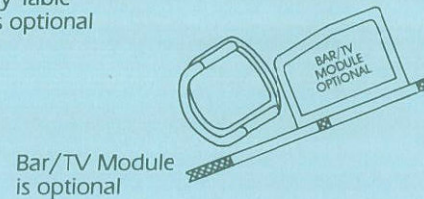

310 Series Motorhome

Center Bath — Twin, Double or Rear Lounge FLOORPLANS

Available with your choice of Twin Bed, Double Bed or Convertible Rear Lounge.

Shown with optional Panoramic Windows

Bedroom Sleeping Area

Twin Beds 32" x 76"

Double Bed 54" x 76"

Rear Lounge (2) 46" x 74"

Cocktail Chairs and Fold-Away Table Module is optional

Bar/TV Module is optional