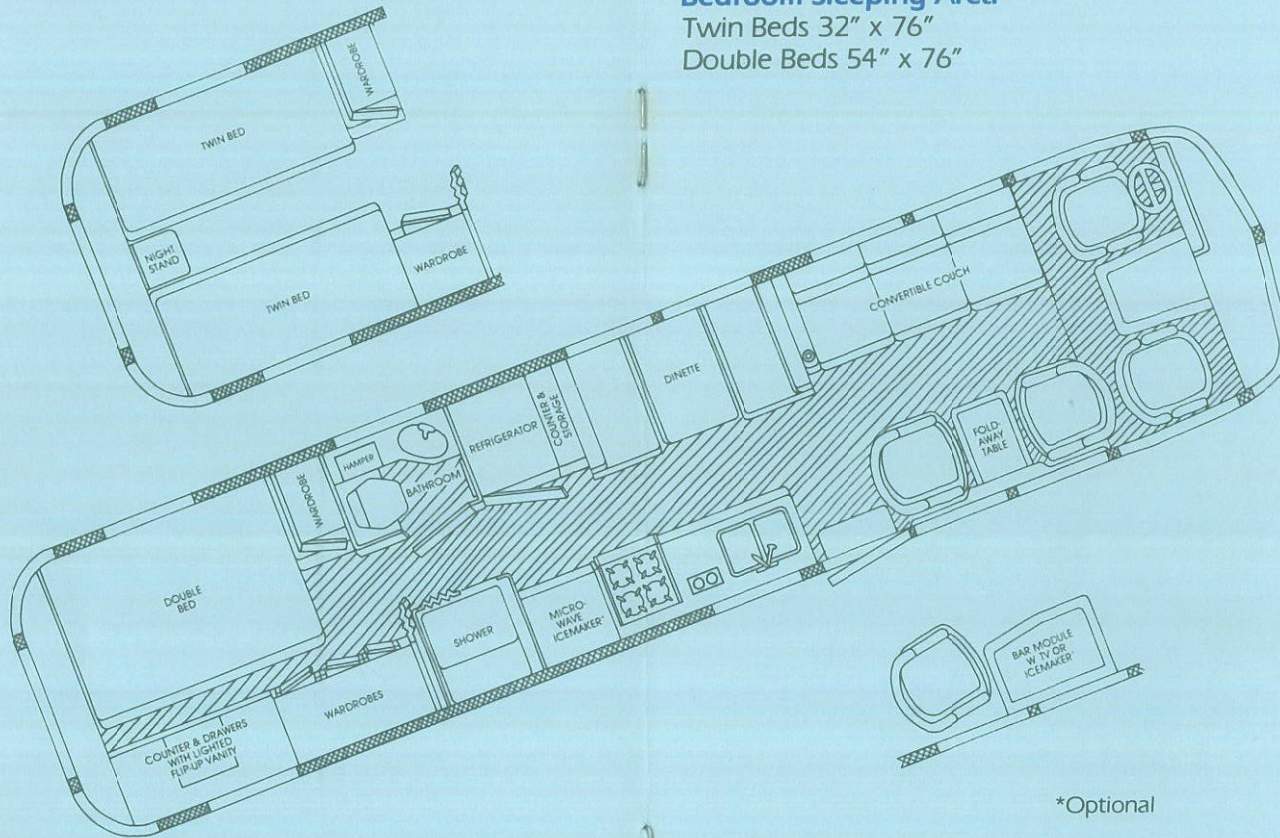

345 Series Motorhome

Center Bath — Twin or Double FLOOR PLANS

Bedroom Sleeping Area

Twin Beds 32" x 76"

Double Beds 54" x 76"

*Optional