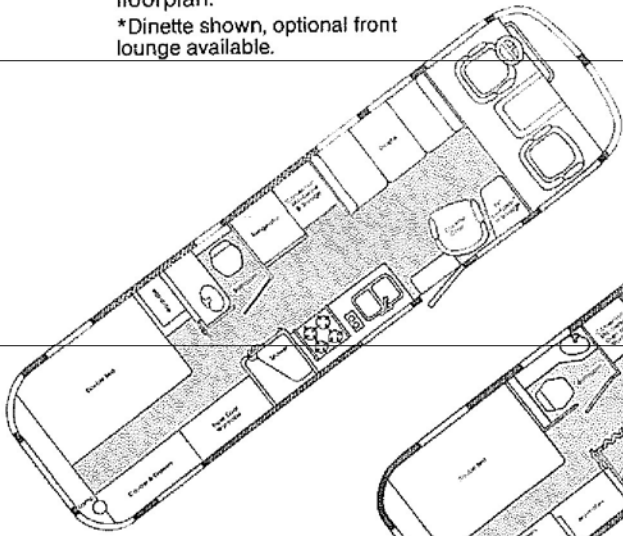

9 MOTORHOME FLOORPLANS AVAILABLE

290 SERIES

Center Bath Model
Twin or double bed
floorplan.

*Dinette shown, optional front
lounge available.

325 SERIES

Center Bath Model
Twin or double bed
floorplan.

*Dinette shown, optional
cocktail chairs and lift-up
table available.

345 SERIES

Center Bath Model
Twin, double or island
double bed floorplan.