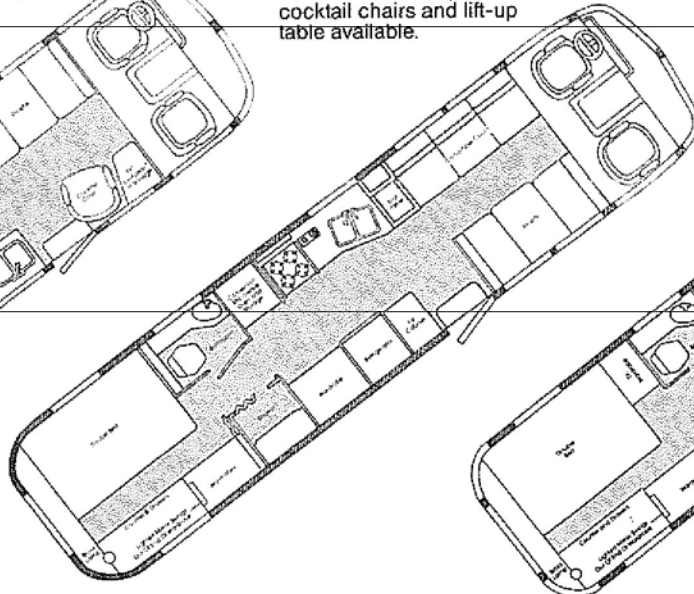

9 MOTORHOME FLOORPLANS AVAILABLE

290 SERIES

Center Bath Model
Twin or double bed
floorplan.

*Dinette shown, optional front
lounge available.

325 SERIES

Center Bath Model
Twin or double bed
floorplan.

*Dinette shown, optional
cocktail chairs and lift-up
table available.

345 SERIES

Center Bath Model
Twin, double or island
double bed floorplan.