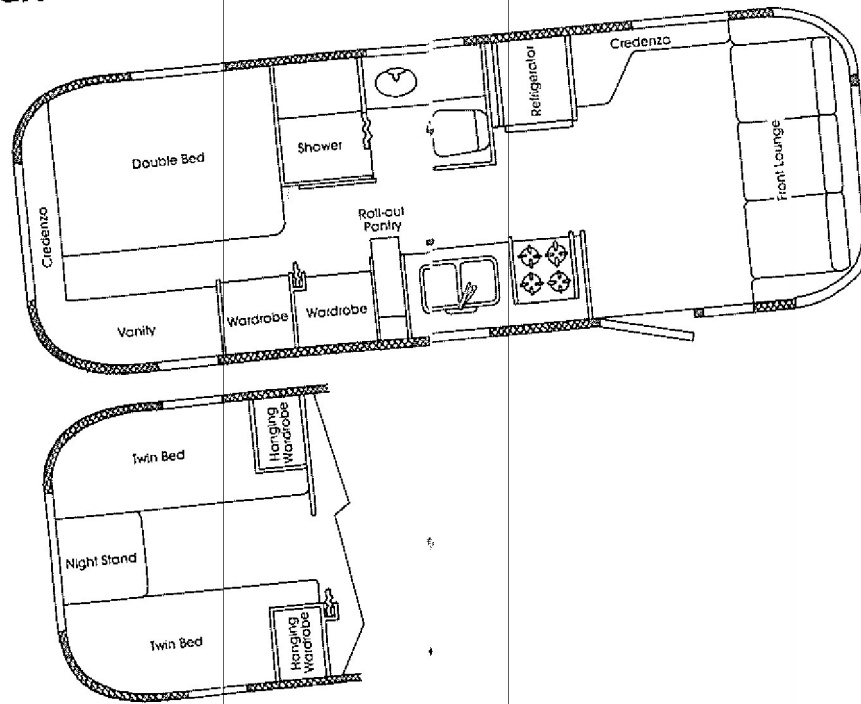

25 Foot side-bath

FLOORPLAN

• SOVEREIGN

Trailer Weights

Length'	SOVEREIGN			EXCELLA		LIMITED	
	25'	27'	29'	31'	32'	34'	34'
Bath Type	Side	Rear	Side	Side	Side	Side	Side
Dry Weight	4900 lbs.	4950 lbs.	5300 lbs.	5600 lbs.	6440 lbs.	7040 lbs.	6840 lbs.
Hitch Weight	755 lbs.	650 lbs.	620 lbs.	590 lbs.	820 lbs.	810 lbs.	850 lbs.
Additional Allowable	1900 lbs.	1850 lbs.	1500 lbs.	2700 lbs.	1860 lbs.	1860 lbs.	1460 lbs.

*Actual Length 25'=25'11"; 27'=27'8"; 29'=29'2"; 31'=31'2"; 32'=32'9.5"; 34'=34'7"