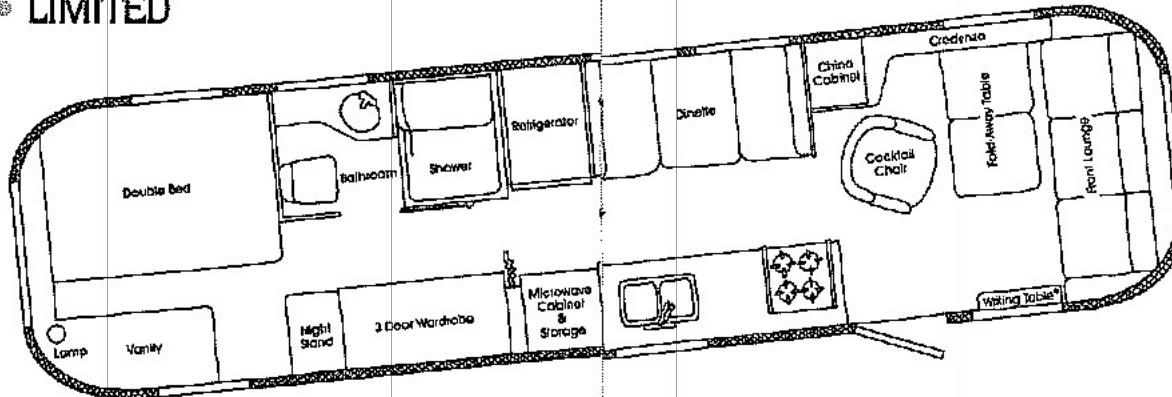

34 Foot side-bath

FLOORPLAN

- ◆ EXCELLA
- ◆ LIMITED

Corner double bed also available with rear entry door

Island double bed also available w/o rear entry door