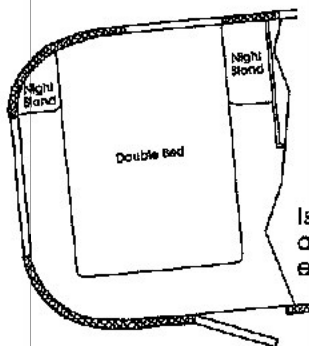

34 Foot side-bath

FLOORPLAN

- ◆ EXCELLA
- ◆ LIMITED

Corner double bed also available with rear entry door

Island double bed also available w/o rear entry door