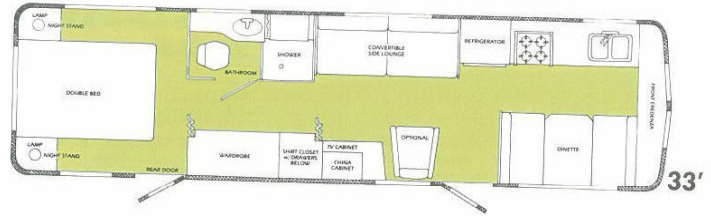

10 ARGOSY FLOORPLANS AVAILABLE

27'

29'

32'

33'

27' Side Bath Model — Available in twin or double bed floorplan. Optional side lounge available.

29' Side Bath Model — Available in twin or double bed floorplan.

32' Side Bath Model — Available in twin or double bed floorplan. Shown with rear entry door option. Optional side lounge is available.

33' Front Kitchen Model — Available in twin or double bed floorplan. Shown with rear entry door option.