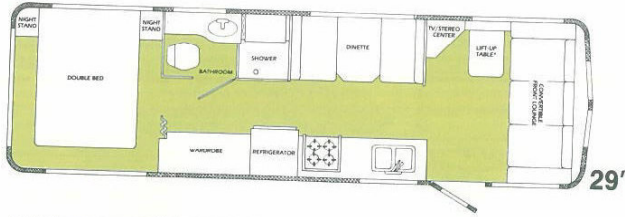

10 ARGOSY FLOORPLANS AVAILABLE

27'

29'

32'

33'

27' Side Bath Model — Available in twin or double bed floorplan. Optional side lounge available.

29' Side Bath Model — Available in twin or double bed floorplan.

32' Side Bath Model — Available in twin or double bed floorplan. Shown with rear entry door option. Optional side lounge is available.

33' Front Kitchen Model — Available in twin or double bed floorplan. Shown with rear entry door option.