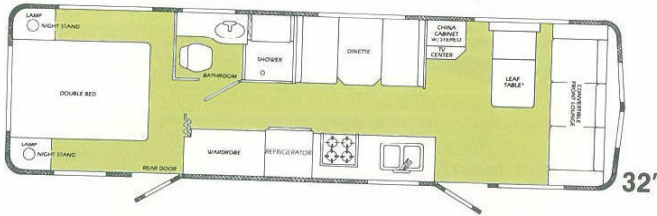

10 ARGOSY FLOORPLANS AVAILABLE

27'

29'

32'

33'

27' Side Bath Model — Available in twin or double bed floorplan. Optional side lounge available.

29' Side Bath Model — Available in twin or double bed floorplan.

32' Side Bath Model — Available in twin or double bed floorplan. Shown with rear entry door option. Optional side lounge is available.

33' Front Kitchen Model — Available in twin or double bed floorplan. Shown with rear entry door option.