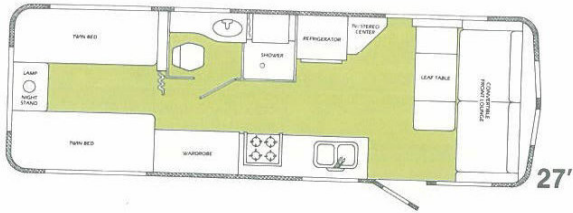

10 ARGOSY FLOORPLANS AVAILABLE

27'

29'

32'

33'

27' Side Bath Model — Available in twin or double bed floorplan. Optional side lounge available.

29' Side Bath Model — Available in twin or double bed floorplan.

32' Side Bath Model — Available in twin or double bed floorplan. Shown with rear entry door option. Optional side lounge is available.

33' Front Kitchen Model — Available in twin or double bed floorplan. Shown with rear entry door option.