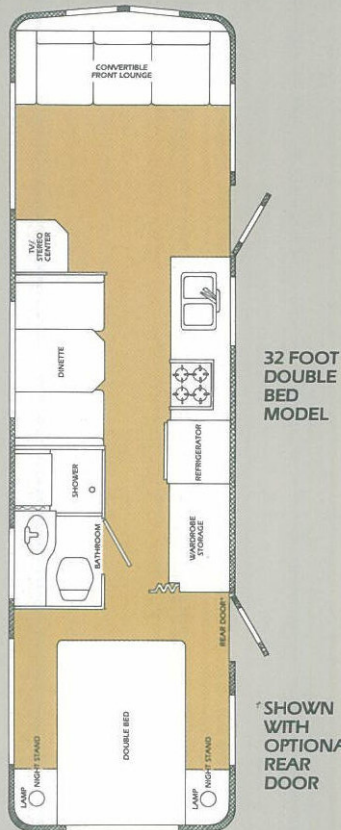

# Floorplans

32 FOOT DOUBLE BED MODEL

SHOWN WITH OPTIONAL REAR DOOR

32 FOOT TWIN BED MODEL

## SPECIFICATIONS

GVWR .....	7,300#
GAWR .....	6,840#
Factory Dry Weight.....	5,600#
Additional Allowable Weight .....	1,700#
(Including options, personal cargo & fluids)	
Hitch Weight.....	600#
Overall Length.....	386"
Exterior Height.....	108"
Exterior Height w/Air.....	116"
Exterior Width.....	96"
Interior Height.....	6'7"
Fresh Water Tank w/Drain.....	50 Gal.
Black Water Tank.....	30 Gal.
Grey Water Tank.....	35 Gal.