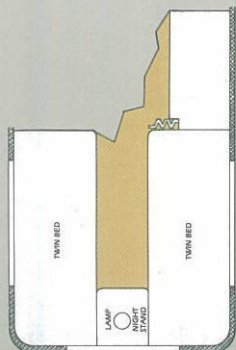

# Floorplans

32 FOOT DOUBLE BED MODEL

SHOWN WITH OPTIONAL REAR DOOR

32 FOOT TWIN BED MODEL

## SPECIFICATIONS

GVWR .....	7,300#
GAWR .....	6,840#
Factory Dry Weight.....	5,600#
Additional Allowable Weight .....	1,700#
(Including options, personal cargo & fluids)	
Hitch Weight.....	600#
Overall Length.....	386"
Exterior Height.....	108"
Exterior Height w/Air.....	116"
Exterior Width.....	96"
Interior Height.....	6'7"
Fresh Water Tank w/Drain.....	50 Gal.
Black Water Tank.....	30 Gal.
Grey Water Tank.....	35 Gal.