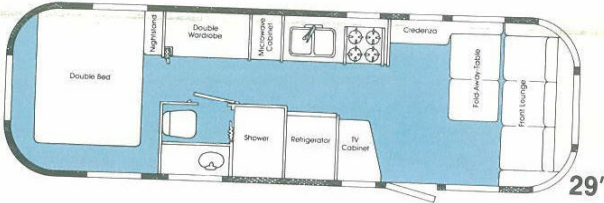

17 AIRSTREAM FLOORPLANS AVAILABLE

NOTE: 23' and 27' rear bath and 31' floorplans are not shown below, nor are all combinations of bathrooms, bedrooms or lounge areas shown. See your dealer for full specifications and optional equipment available.

25' Sovereign/Side Bath Model — Available in twin or double bed floorplan.

29' Sovereign/Side Bath Model — Available in twin or double bed floorplan.

32' Excella/Side Bath Model (M-w/o Dinette) — Available in twin or double bed floorplan. All double beds available w or w/o rear entry door.

32' Excella or Limited/Side Bath Model — Available in twin or double bed floorplan. All double beds available w or w/o rear entry door.

34' Excella or Limited/Side Bath Model — Available in twin, island double and corner double bed floorplan. All double beds available w or w/o rear entry door.

25'

29'

32'M

Side lounge option available.

32'

34'

L-front lounge available 34' only.