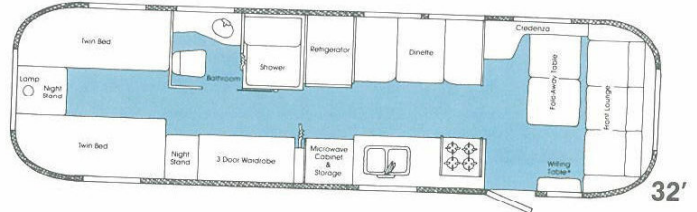

17 AIRSTREAM FLOORPLANS AVAILABLE

NOTE: 23' and 27' rear bath and 31' floorplans are not shown below, nor are all combinations of bathrooms, bedrooms or lounge areas shown. See your dealer for full specifications and optional equipment available.

25' Sovereign/Side Bath Model — Available in twin or double bed floorplan.

29' Sovereign/Side Bath Model — Available in twin or double bed floorplan.

32' Excella/Side Bath Model (M-w/o Dinette) — Available in twin or double bed floorplan. All double beds available w or w/o rear entry door.

32' Excella or Limited/Side Bath Model — Available in twin or double bed floorplan. All double beds available w or w/o rear entry door.

34' Excella or Limited/Side Bath Model — Available in twin, island double and corner double bed floorplan. All double beds available w or w/o rear entry door.

25'

29'

32'M

Side lounge option available.

32'

34'

L-front lounge available 34' only.