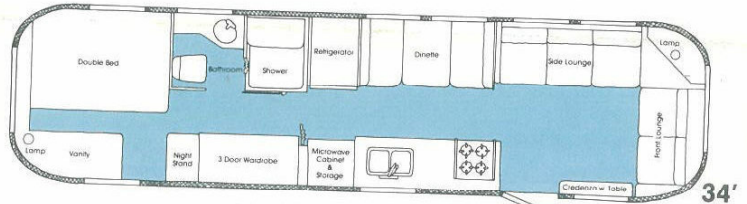

17 AIRSTREAM FLOORPLANS AVAILABLE

NOTE: 23' and 27' rear bath and 31' floorplans are not shown below, nor are all combinations of bathrooms, bedrooms or lounge areas shown. See your dealer for full specifications and optional equipment available.

25' Sovereign/Side Bath Model — Available in twin or double bed floorplan.

29' Sovereign/Side Bath Model — Available in twin or double bed floorplan.

32' Excella/Side Bath Model (M-w/o Dinette) — Available in twin or double bed floorplan. All double beds available w or w/o rear entry door.

32' Excella or Limited/Side Bath Model — Available in twin or double bed floorplan. All double beds available w or w/o rear entry door.

34' Excella or Limited/Side Bath Model — Available in twin, island double and corner double bed floorplan. All double beds available w or w/o rear entry door.

25'

29'

32'M

Side lounge option available.

32'

34'

L-front lounge available 34' only.