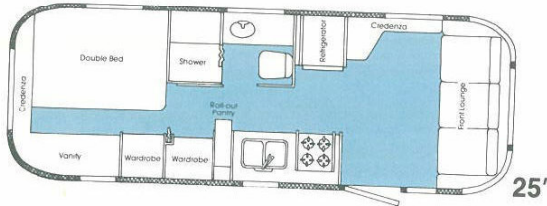

17 AIRSTREAM FLOORPLANS AVAILABLE

NOTE: 23' and 27' rear bath and 31' floorplans are not shown below, nor are all combinations of bathrooms, bedrooms or lounge areas shown. See your dealer for full specifications and optional equipment available.

25' Sovereign/Side Bath Model — Available in twin or double bed floorplan.

29' Sovereign/Side Bath Model — Available in twin or double bed floorplan.

32' Excella/Side Bath Model (M-w/o Dinette) — Available in twin or double bed floorplan. All double beds available w or w/o rear entry door.

32' Excella or Limited/Side Bath Model — Available in twin or double bed floorplan. All double beds available w or w/o rear entry door.

34' Excella or Limited/Side Bath Model — Available in twin, island double and corner double bed floorplan. All double beds available w or w/o rear entry door.

25'

29'

32'M

Side lounge option available.

32'

34'

L-front lounge available 34' only.