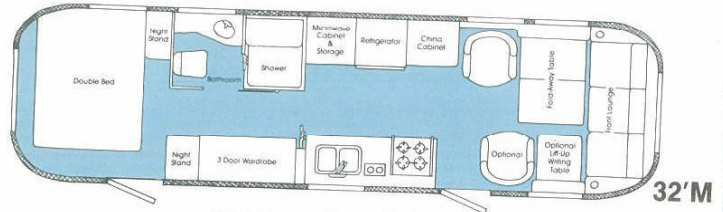

17 AIRSTREAM FLOORPLANS AVAILABLE

NOTE: 23' and 27' rear bath and 31' floorplans are not shown below, nor are all combinations of bathrooms, bedrooms or lounge areas shown. See your dealer for full specifications and optional equipment available.

25' Sovereign/Side Bath Model — Available in twin or double bed floorplan.

29' Sovereign/Side Bath Model — Available in twin or double bed floorplan.

32' Excella/Side Bath Model (M-w/o Dinette) — Available in twin or double bed floorplan. All double beds available w or w/o rear entry door.

32' Excella or Limited/Side Bath Model — Available in twin or double bed floorplan. All double beds available w or w/o rear entry door.

34' Excella or Limited/Side Bath Model — Available in twin, island double and corner double bed floorplan. All double beds available w or w/o rear entry door.

25'

29'

32'M

Side lounge option available.

32'

34'

L-front lounge available 34' only.