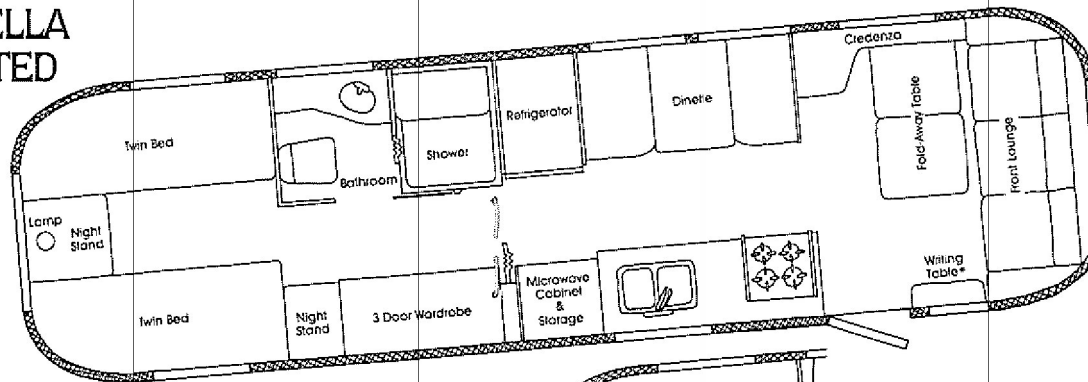

32 Foot side-bath 'M'-w/o Dinette

FLOORPLAN

- EXCELLA

All double beds available w or w/o rear entry door

Also available with twin beds, shown in main floorplan at the bottom of this page

* optional

32 Foot side-bath

FLOORPLAN

- EXCELLA
- LIMITED

* optional