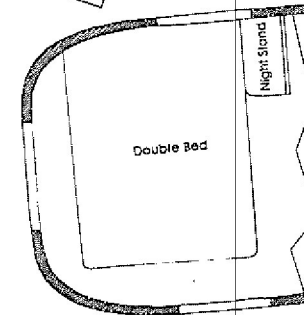

32 Foot side-bath 'M'-w/o Dinette

FLOORPLAN

- EXCELLA

All double beds available w or w/o rear entry door

Also available with twin beds, shown in main floorplan at the bottom of this page

* optional

32 Foot side-bath

FLOORPLAN

- EXCELLA
- LIMITED

* optional