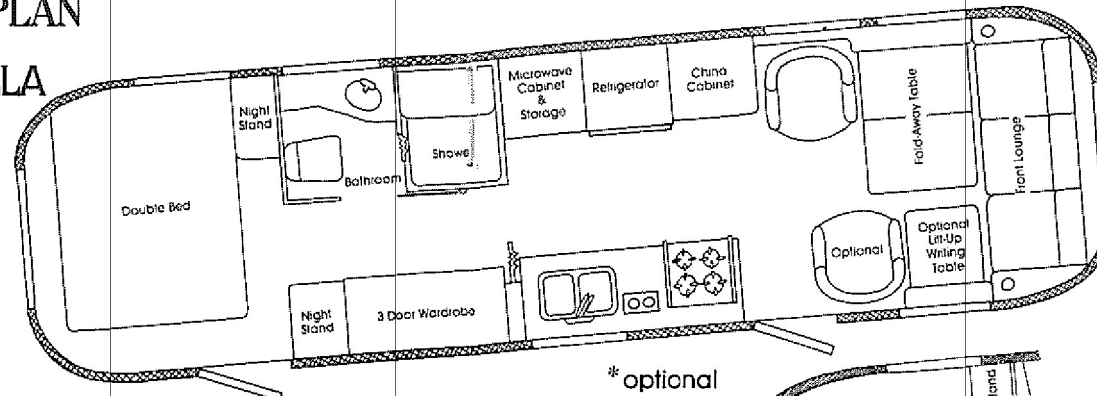

32 Foot side-bath 'M'-w/o Dinette

FLOORPLAN

- EXCELLA

All double beds available w or w/o rear entry door

Also available with twin beds, shown in main floorplan at the bottom of this page

* optional

32 Foot side-bath

FLOORPLAN

- EXCELLA
- LIMITED

* optional