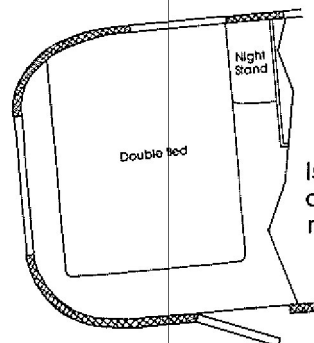

34 Foot side-bath

FLOORPLAN

- EXCELLA
- LIMITED

Corner double bed also available with rear entry door

Island double bed also available w/o rear entry door