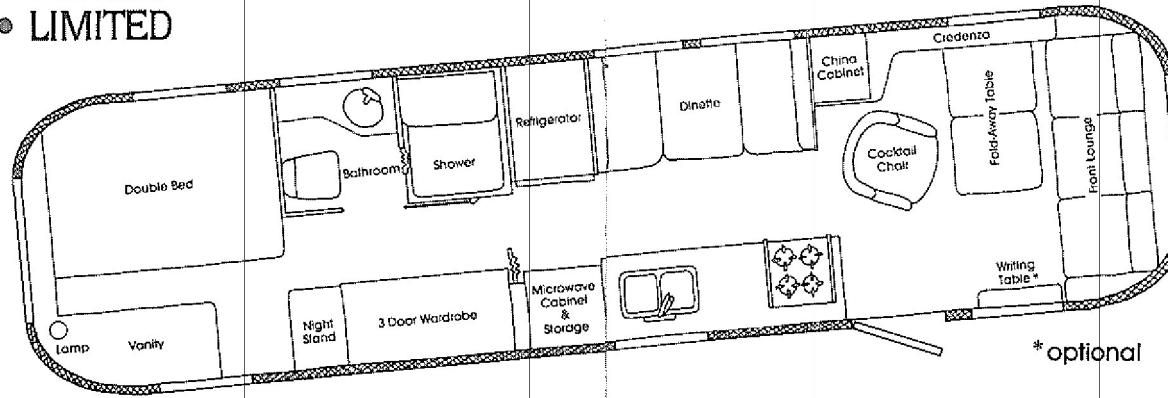

34 Foot side-bath

FLOORPLAN

- EXCELLA
- LIMITED

Corner double bed also available with rear entry door

Island double bed also available w/o rear entry door