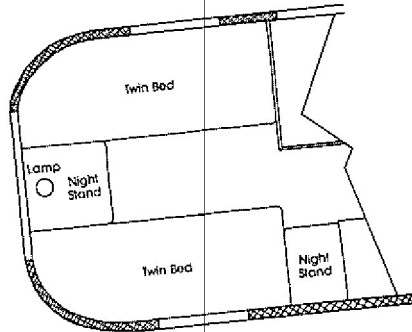

34 Foot side-bath

FLOORPLAN

- EXCELLA
- LIMITED

Corner double bed also available with rear entry door

Island double bed also available w/o rear entry door