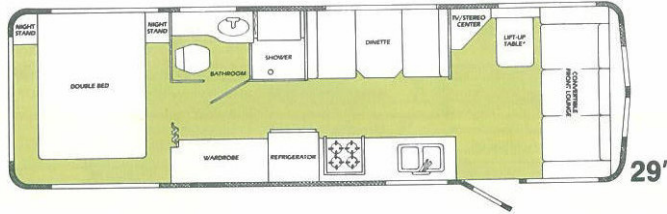

10 ARGOSY FLOORPLANS AVAILABLE

27' Side Bath Model — Available in twin or double bed floorplan. Optional side lounge available.

29' Side Bath Model — Available in twin or double bed floorplan.

32' Side Bath Model — Available in twin or double bed floorplan. Shown with rear entry door option. Optional side lounge is available.

33' Front Kitchen Model — Available in twin or double bed floorplan. Shown with rear entry door option.

33'