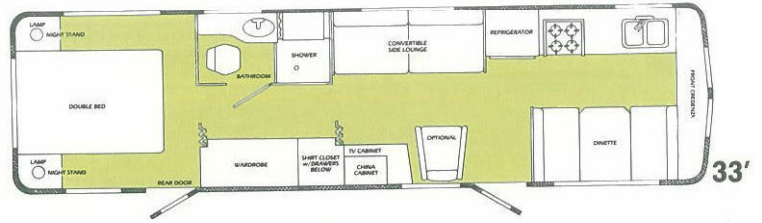

10 ARGOSY FLOORPLANS AVAILABLE

27' Side Bath Model — Available in twin or double bed floorplan. Optional side lounge available.

29' Side Bath Model — Available in twin or double bed floorplan.

32' Side Bath Model — Available in twin or double bed floorplan. Shown with rear entry door option. Optional side lounge is available.

33' Front Kitchen Model — Available in twin or double bed floorplan. Shown with rear entry door option.

33'