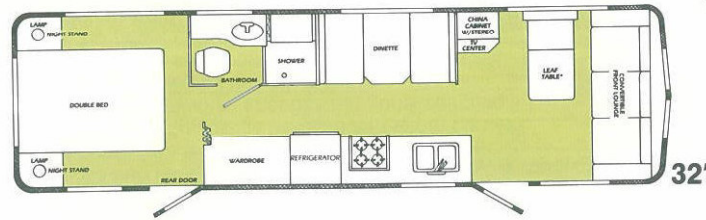

10 ARGOSY FLOORPLANS AVAILABLE

27' Side Bath Model — Available in twin or double bed floorplan. Optional side lounge available.

29' Side Bath Model — Available in twin or double bed floorplan.

32' Side Bath Model — Available in twin or double bed floorplan. Shown with rear entry door option. Optional side lounge is available.

33' Front Kitchen Model — Available in twin or double bed floorplan. Shown with rear entry door option.

33'