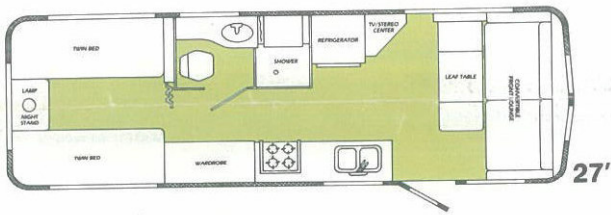

10 ARGOSY FLOORPLANS AVAILABLE

27' Side Bath Model — Available in twin or double bed floorplan. Optional side lounge available.

29' Side Bath Model — Available in twin or double bed floorplan.

32' Side Bath Model — Available in twin or double bed floorplan. Shown with rear entry door option. Optional side lounge is available.

33' Front Kitchen Model — Available in twin or double bed floorplan. Shown with rear entry door option.

33'