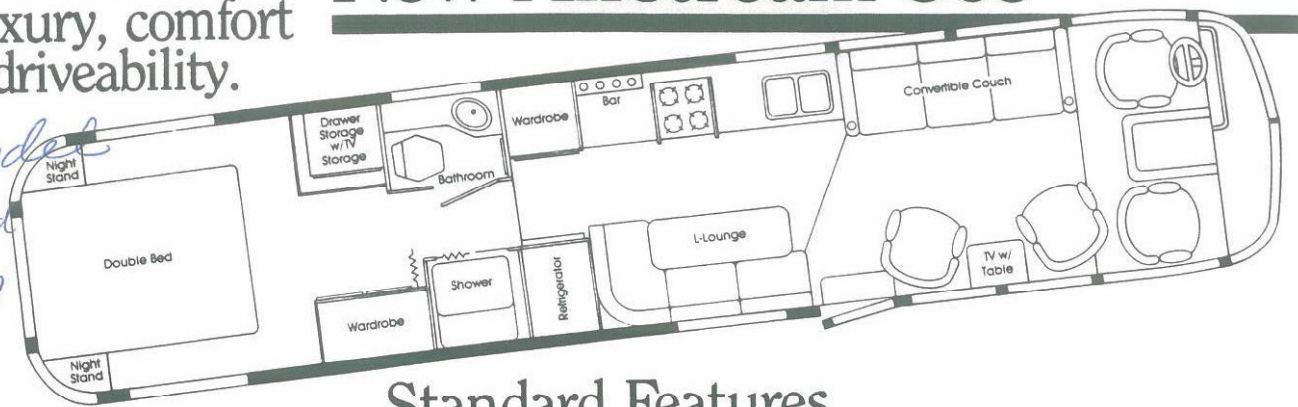

The ultimate
in luxury, comfort
and driveability.

New Airstream 365

1988 Model
Introduced
Dec 1987

General Specifications

DESCRIPTION	365 Model
Chassis (Gillig)	
Wheel Base	218"
Drive Tag	258"
GVWR	18,500#
ASW*	15,500#
Tag Axle	Dura-Torque®
Engine Type	
Ford 460 C.I.D.	Gasoline Automotive Engine
Axle	
Ratio	5.29:1
Capacities	
Water	80 gal.
Hot Water	6 gal.
Grey Water	43 gal.
Black Water	45 gal.
Fuel Tank	80 gal.
LPG Tank	125*
Dimensions	
Length	36' 5"
Width	7' 11½"
Height Interior	6' 6"
Height Exterior	10' 8½"
Rear Overhang¹	140"
Sleeping Area	
Short Queen Bed	60" x 75"

*Approximate Standard Weight including fuel (w/o water).
Optional equipment may increase weight.
¹Rear Axle to Bumper Guard

Optional Features

Chassis	
California Emissions	
Driver Compartment	
6-Way Power Co-Pilot Seat Leather Seating Pkg. (Includes 6-Way Power Passenger Seat)	Premium Sound System w/Compact Disc Player Cellular Telephone
Exterior	
R.S. Window Awning	Rear Window Awning
R.S. Rear Window Awning 33"	C.S. Rear Window Awning — 3'
Appliances	
4-Burner Range w/Oven (Delete Pan Storage) Nutone Food Center	Ice Maker 2nd TV w/Swivel (Bedroom)

Standard Features

Galley

Mini-Blind, Bath/Bedroom Window	Laminated Corian Counter Top
Tambour Bar with Mirror	Trash Container
Double Stainless Steel Sink with Covers (2)	Raised Oak Panel Inserts, Refer (8.0 cu. ft.)

Bedroom

Bedsread(s) with Pillow and Shams	All Wardrobes Lighted and Cedar Lined
Innerspring Mattress — All Fixed Beds	Walk Around Aisle Double Bedroom
Full Fabric Drapes and Mini Blinds	

Bathroom

Brass Lavatory and Shower Fixtures	Foldette Privacy Door To Bedroom
Oak Framed Mirror on Medicine Cabinet	Hinged Bath Door W/Mirror
Window Valance Mirror	Mini Blind — Lavatory Window
Fold-Away Decorative Shower Door (Brass)	Marble Lavatory Top

Appliances

4-Burner Cook Top W/Large Drawer For Pan Storage	Insta-Hot Water Tap 3-Way, 8 cu. ft. Refrigerator
Convection Microwave Oven	6 Gallon Water Heater w/Motor Aid and Electronic Ignition
Vacuum Cleaner (Portable) (2) Rotary 13,500 BTU Air Conditioners w/Heat Strip and Power Vent (Delta "TX")	Delta T.V. Ant./Cable and Telephone Hook-UP TV Jacks (2) w/12V Outlets, Lounge and Bed
6500 Watt Onan Generator w/Hour Meter	Built-In 13" 110V Color TV (Living Room)
Dual 25,000 BTU Furnaces w/Electronic Ignition	Video Cassette Recorder LPG Leak Detector Smoke Detector
Coffee Maker	

Electrical

Combination 110V Converter/Inverter	Lighted Wardrobes
12V Kill Switch	Electric Cord Reel
Rotary Selector Switch 110V	Door Bell
Entrance Step and Aisle Courtesy Lights	Range Exhaust Fan (2) Bath Exhaust Fans (Lavy and Shower)
Flood Light	Kool-a-Matic Ceiling Vent Fan (12 Volt)
Driver/Co-Pilot Map Lights	Premium Ceiling Vent Fan (120 Volt)
Exterior 110V Outlet	Deluxe Monitoring System
GFI Protection, Bath And Exterior Lights	

Systems-LPG-Water-Waste