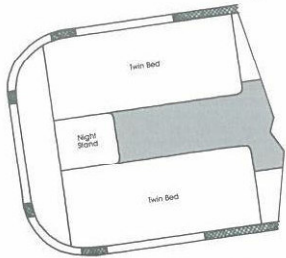

## General Specifications

DESCRIPTION	370 Model
<b>Chassis (Gillig)</b>	
Wheel Base	218"
Drive	258"
Tag	
GVWR	18,500#
ASW*	15,800#
Tag Axle	Dura-Torque®
<b>Engine Type</b>	
Ford 460 C.I.D.	Gasoline Automotive Engine
<b>Axle</b>	
Ratio	5.29:1
<b>Capacities</b>	
Water	80 gal.
Hot Water	6 gal.
Grey Water	43 gal.
Black Water	45 gal.
Fuel Tank	80 gal.
LPG Tank	125#
<b>Dimensions</b>	
Length	36' 10"
Width	7' 11 1/2"
Height Interior	6' 6"
Height Exterior	10' 8 1/2"
Rear Overhang <sup>1</sup>	140"
<b>Sleeping Area</b>	
Short Queen Bed	60" x 75"
Twin Beds	34" x 75"