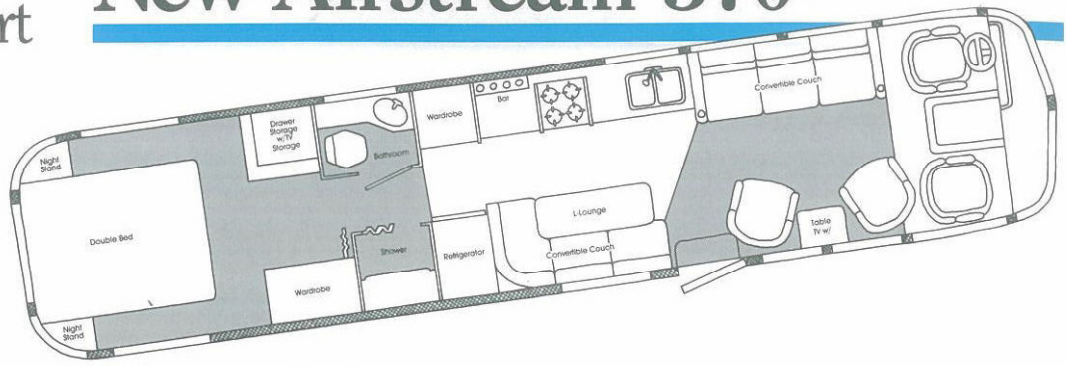

## General Specifications

DESCRIPTION	370 Model
<b>Chassis (Gillig)</b>	
Wheel Base	218"
Drive	258"
Tag	
GVWR	18,500#
ASW*	15,800#
Tag Axle	Dura-Torque®
<b>Engine Type</b>	
Ford 460 C.I.D.	Gasoline Automotive Engine
<b>Axle</b>	
Ratio	5.29:1
<b>Capacities</b>	
Water	80 gal.
Hot Water	6 gal.
Grey Water	43 gal.
Black Water	45 gal.
Fuel Tank	80 gal.
LPG Tank	125#
<b>Dimensions</b>	
Length	36' 10"
Width	7' 11 1/2"
Height Interior	6' 6"
Height Exterior	10' 8 1/2"
Rear Overhang <sup>1</sup>	140"
<b>Sleeping Area</b>	
Short Queen Bed	60" x 75"
Twin Beds	34" x 75"