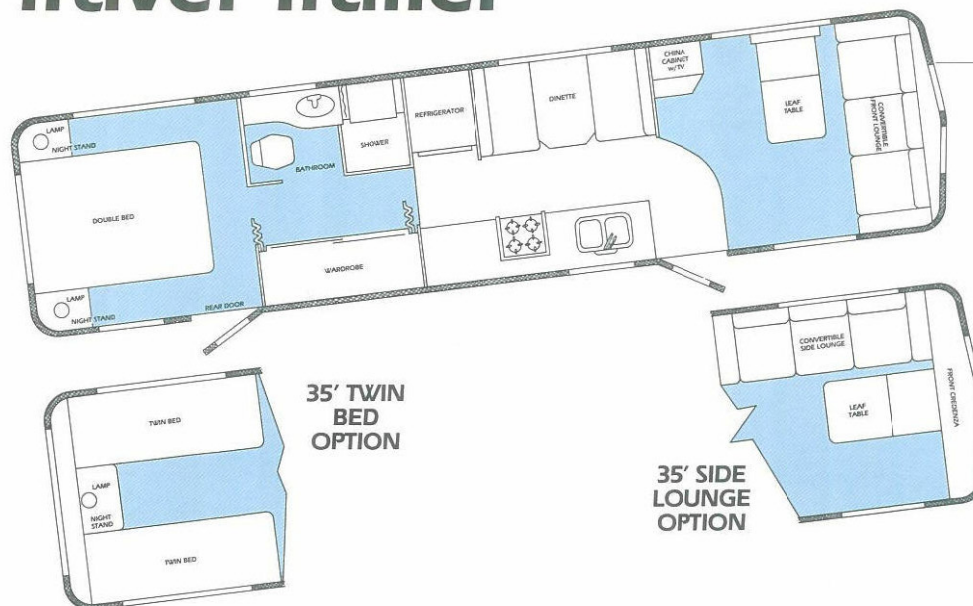

## General Specifications

		35' Model
Weights	Dry (lbs.)	6,300
	Hitch (lbs.)	700
	Additional (lbs.) Allowable	2,700
Water Tanks	Fresh (gal.)	50
	Black (gal.)	30
	Grey (gal.)	35
Dimensions	Height	9', Exterior
	Exterior	w/Air 9'8"
	Interior	6'7"
	Width	8'
	Length	35' (Hitch to Bumper)