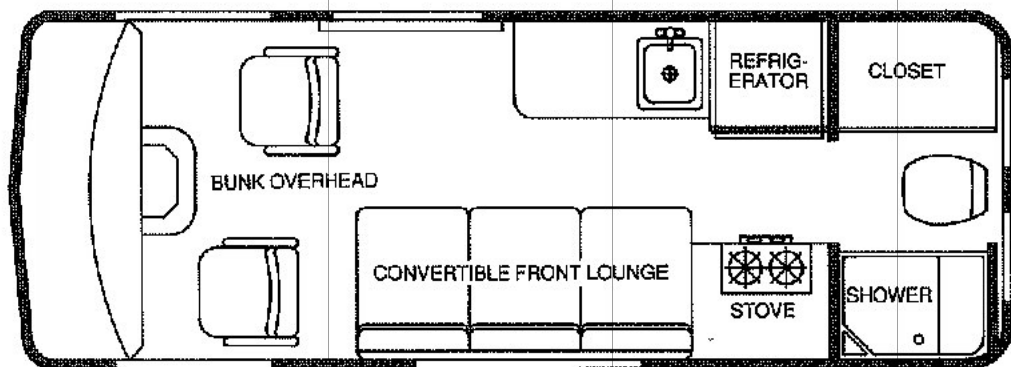

1989 AIRSTREAM 19' TYPE B

Specifications

Standard Chassis

Ford 8100 GVWR E250 Cargo Van
 138" wheelbase
 351 cu. in.
 41 gal. (155 L) dual fuel tanks
 354 rear end ratio

Approximate Dimensions

Length 215"
 Width 79.7"
 Height 111"

Optional Chassis

Ford 9100 GVWR E350 Cargo Van
 138" wheelbase
 460 cu. in.
 41 gal. (155 L) dual fuel tanks
 354 rear end ratio

Made in the USA 

Specifications & Equipment

Exterior Features

- Aerodynamic raised fiberglass top, color matched to van
- Color coordinated accent paint
- Chrome front & rear bumpers
- Tinted, slide-open safety glass windows w/screens
- Rear ladder
- Rack-type roof antenna w/jack
- Matching fiberglass running boards
- Continental kit w/spare tire & bracket