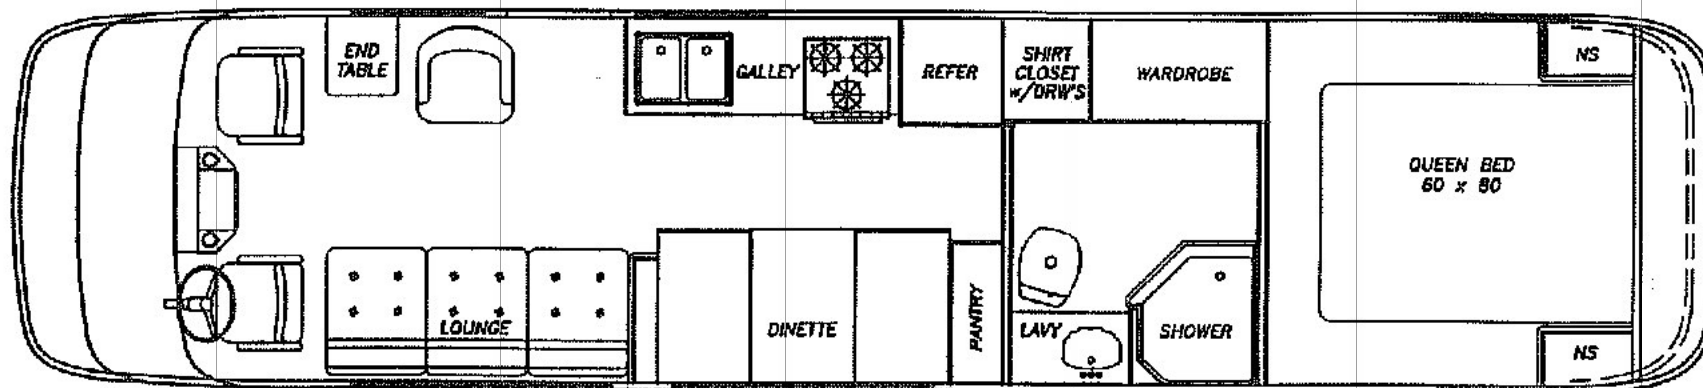

"360" CLASSIC MOTORHOME

by: AIRSTREAM

ALL NEW DIESEL PUSHER

36' Floorplan:

OPTIONS TO ENHANCE THE DIESEL PUSHER:

Cummins 230 H.P. Engine w/Allison
MD 3060 Automatic Transmission
Auxiliary Defroster Fans
Aluminum Wheels