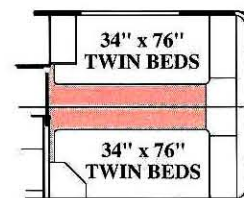

TWIN BED OPTION
30' & 34'