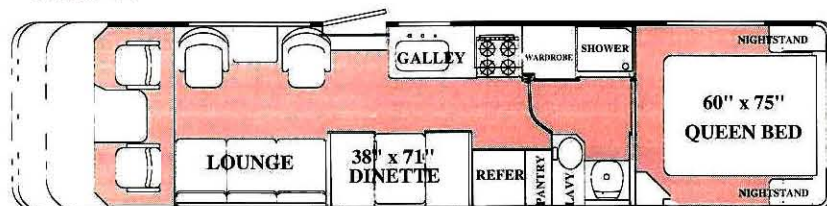

STANDARD FEATURES

Legacy

AUTOMOTIVE

454 Cu. In. Chev. Engine
208" W.B. (34'), 16,000# GVWR
178" W.B. (30'). 14,800# GVWR
Automatic 4-Speed Overdrive w/Elec. Control
Rear Suspension Enhancement
Bright Wheel Simulators
Radial Tires with Spare Tire Winch and Tire
Quartz Halogen Headlamps
105 Amp Alternator w/Heavy Duty Isolator
Pantograph Wipers w/Wet Arm and
Controlled Cycle
Battery, Main (1) and Auxiliary Batteries (2)
Battery Disconnect (Main & Auxiliary)

EXTERIOR

Laminated Roof, Sidewalls and Floor
Undercoating
Full Slider Windows w/Tinted Glass
Power Heated Exterior Mirrors
w/Remote Control
Awning Rail
Bumpers, Molded, Front and Rear

120 Volt Exterior Outlet
Locking Fuel and Water Doors
Exterior Water Service with Shut-Off
71 Cu. Ft. of Lighted Exterior Storage (30')
85 Cu. Ft. of Lighted Exterior Storage (34')
Electric Operated Entrance Step (Single)
Electric Keyed Dead Bolt - Main Door

COCKPIT

Auto. A/C with Side Window Defrost
with Bi-Level Function
Emergency Start Solenoid (Switched)
Control Stick: Turn Signal, Cruise, Wipers/Washers
Headlight On Buzzer
Deluxe Side Panels
Driver and Co-Pilot Seats with Swivel
and Reclining Mechanism
Driver Door with Power Window
Privacy Blackout Curtain (Wrap Around)
AM/FM Cassette, Digital, with 4 Speakers
Motorcover Beverage Tray
Instrument Panel (Analogue)
Front Overhead Cabinet

GALLEY

High Pressure Laminate Countertop
Stainless Steel Sink with 1 Sink Cover
Dinette: 38" x 71" in 34';
32" x 68" in 30'
Spice Rack

INTERIOR DECOR

Oak Cabinets with Solid Oak Doors
Fabric Ceiling
Decorative Pillows
Pleated Day/Night Shades in Bedroom
Mini Blinds - Lounge, Galley and Bath
Swivel Chair(s) with End Table:
2 Chairs in 34', 1 in 30'
Pull Shade on Main Door

BEDROOM