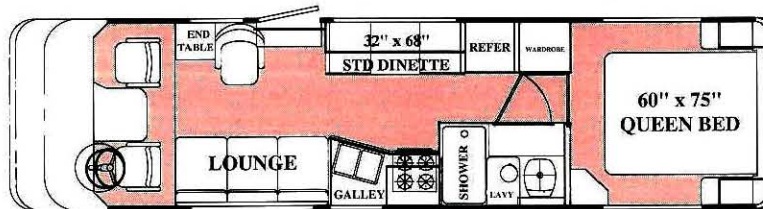

*Approx. standard weight including fuel (w/o water). Opt. equip. may increase weight.

Airstream constantly strives to improve its product. All specifications are subject to change without notice. Each vehicle comes with a one-year limited warranty.

OPTIONAL FEATURES

	30'	34'	30'	34'
Class 1 Trailer Hitch	0	0	25" x 68" Dinette	0 N/A
Leveling Jacks	0	0	Regular Microwave	0 0
Rear Automotive Heater w/Motor-Aid Water Htr.	0	0	Convection Microwave	0 0
Powered Driver Seat	0	0	Air Conditioner-13,500 BTU w/Heat Strip and Manual Controls	0 0
Powered Passenger Seat	0	0	2nd Air Conditioner - 11,000 BTU w/Heat Strip and 5.0 Generator	0 0
Auxiliary Defroster Fans	0	0	13" TV in Dash w/Interlock (12 Volt)	0 0
Sony Radio AM/FM w/CD Player & Power Amp. Including Upgrade Speakers	0	0	9" TV in Bedroom (12 Volt)	0 0
CB Radio w/Separate Antenna	0	0	Video Cassette Player w/Light in Cabinet	0 0
Spotlight	0	0	Coffee Maker	0 0
Docking Lights	0	0	12V Fluorescent Recessed Ceiling Lights	0 0
Driving Lamps	0	0	Fantastic Roof Vent w/Built-in Thermostat and Rain Sensor	0 0
Chrome Electric Horns	0	0	Electric Rewind Power Cord Reel	0 0
Rearview TV Monitor Audio/Video	0	0	5.0 KW Generator	0 0
Roof Rack and Ladder with Snap Catches	0	0	Water Purifier with Separate Faucet	0 0
Skylight-Shower/Roof Vent w/Power Lift (In Lieu of Standard Vent)	0	0		
Pleated Shades - Lounge and Galley	0	0		
4-Burner Cooktop w/Oven and Black Glass	0	0		

LEGACY 30'