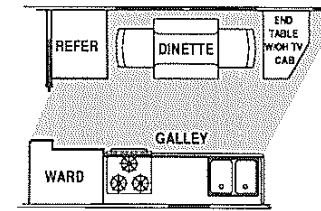

Shown with Optional Twin Beds

Shown with Standard Dinette

*Optional Twin Beds
(25', 28', 30' and 34' Models)*

*Model 34R Front Lounge
(Shown with Optional Free-Standing Dinette and Side-by-side Refrigerator)*

*Optional Free-Standing Dinette
(30' Front Lounge and 34R' only)*

Model 30J Front Kitchen

Model 30W Front Lounge

Model 25C

Model 25A

Model 28B

Model 21C