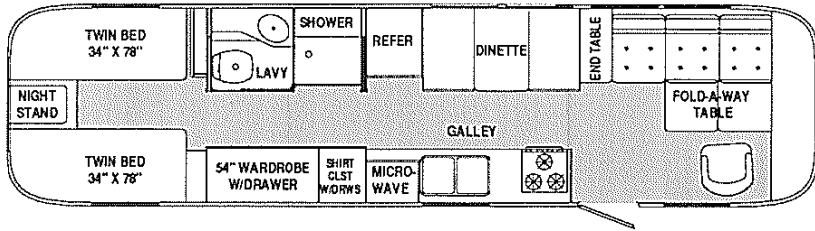

Shown with Optional Twin Beds

Shown with Standard Dinette

*Optional Twin Beds
(25', 28', 30' and 34' Models)*

*Model 34R Front Lounge
(Shown with Optional Free-Standing Dinette and Side-by-side Refrigerator)*

*Optional Free-Standing Dinette
(30' Front Lounge and 34R' only)*

Model 30J Front Kitchen

Model 30W Front Lounge

Model 25C

Model 25A

Model 28B

Model 21C