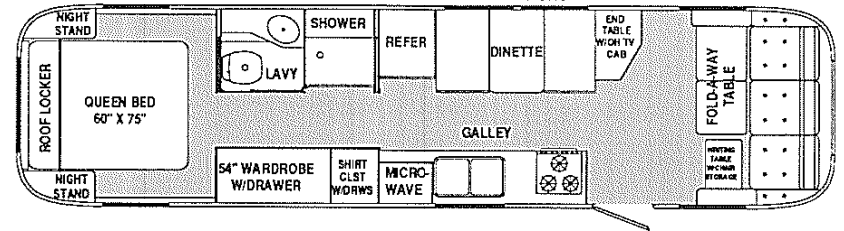

Shown with Optional Twin Beds

Shown with Standard Dinette

*Optional Twin Beds
(25', 28', 30' and 34' Models)*

*Model 34R Front Lounge
(Shown with Optional Free-Standing Dinette and Side-by-side Refrigerator)*

*Optional Free-Standing Dinette
(30' Front Lounge and 34R' only)*

Model 30J Front Kitchen

Model 30W Front Lounge

Model 25C

Model 25A

Model 28B

Model 21C