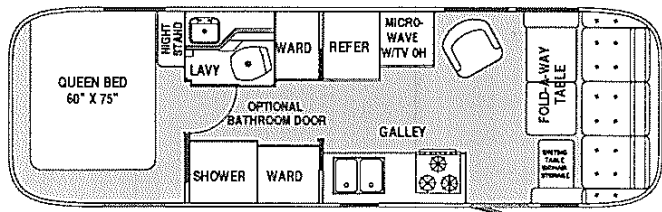

Shown with Optional Twin Beds

Shown with Standard Dinette

*Optional Twin Beds
(25', 28', 30' and 34' Models)*

*Model 34R Front Lounge
(Shown with Optional Free-Standing Dinette and Side-by-side Refrigerator)*

*Optional Free-Standing Dinette
(30' Front Lounge and 34R' only)*

Model 30J Front Kitchen

Model 30W Front Lounge

Model 25C

Model 25A

Model 28B

Model 21C