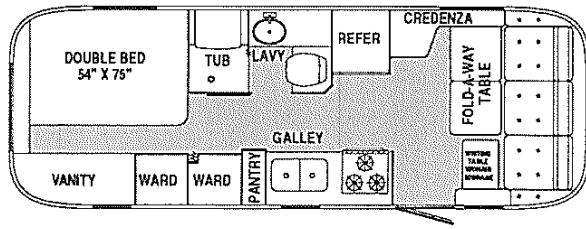

Shown with Optional Twin Beds

Shown with Standard Dinette

*Optional Twin Beds
(25', 28', 30' and 34' Models)*

*Model 34R Front Lounge
(Shown with Optional Free-Standing Dinette and Side-by-side Refrigerator)*

*Optional Free-Standing Dinette
(30' Front Lounge and 34R' only)*

Model 30J Front Kitchen

Model 30W Front Lounge

Model 25C

Model 25A

Model 28B

Model 21C