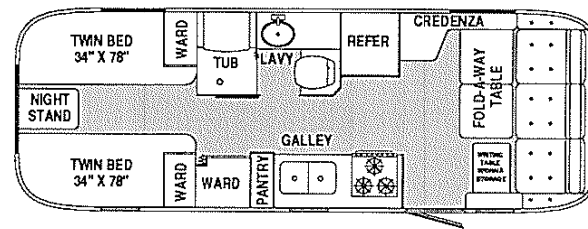

Shown with Optional Twin Beds

Shown with Standard Dinette

*Optional Twin Beds
(25', 28', 30' and 34' Models)*

*Model 34R Front Lounge
(Shown with Optional Free-Standing Dinette and Side-by-side Refrigerator)*

*Optional Free-Standing Dinette
(30' Front Lounge and 34R' only)*

Model 30J Front Kitchen

Model 30W Front Lounge

Model 25C

Model 25A

Model 28B

Model 21C