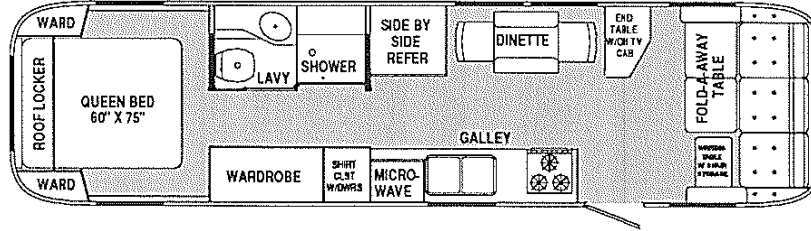

Shown with Optional Twin Beds

Shown with Standard Dinette

*Optional Twin Beds
(25', 28', 30' and 34' Models)*

*Model 34R Front Lounge
(Shown with Optional Free-Standing Dinette and Side-by-side Refrigerator)*

*Optional Free-Standing Dinette
(30' Front Lounge and 34R' only)*

Model 30J Front Kitchen

Model 30W Front Lounge

Model 25C

Model 25A

Model 28B

Model 21C