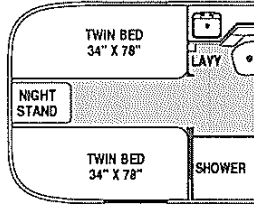

Shown with Optional Twin Beds

Shown with Standard Dinette

*Optional Twin Beds
(25', 28', 30' and 34' Models)*

*Model 34R Front Lounge
(Shown with Optional Free-Standing Dinette and Side-by-side Refrigerator)*

*Optional Free-Standing Dinette
(30' Front Lounge and 34R' only)*

Model 30J Front Kitchen

Model 30W Front Lounge

Model 25C

Model 25A

Model 28B

Model 21C