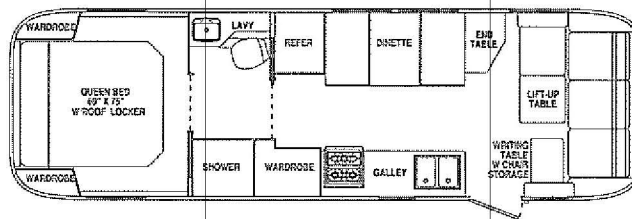

# THE CLASSIC TRAVEL TRAILER FLOORPLANS

Model 34W Front Lounge  
*Limited/Excelsa 1000*

Model 34W FK Front Kitchen  
*Limited/Excelsa 1000*

Model 34A Front Lounge  
*Limited/Excelsa 1000*

Model 34A FK Front Kitchen  
*Limited/Excelsa 1000*

Model 31W Front Lounge  
*Limited/Excelsa 1000*

Model 30W Front Lounge  
*Limited/Excelsa 1000*

Model 28B Front Lounge  
*Excelsa 1000*

Model 31A Front Lounge  
*Limited/Excelsa 1000*

Model 30A Front Lounge  
*Limited/Excelsa 1000*

Model 28A Front Lounge  
*Excelsa 1000*

Model 25C Front Lounge--Excelsa

Model 25A Front Lounge--Excelsa

**ETHOR**  
AMERICA'S BEST RV VALUE

**AIRSTREAM**

419 West Pike Street • PO Box 629 • Jackson Center, OH 45334-0629 • (937) 596-6111