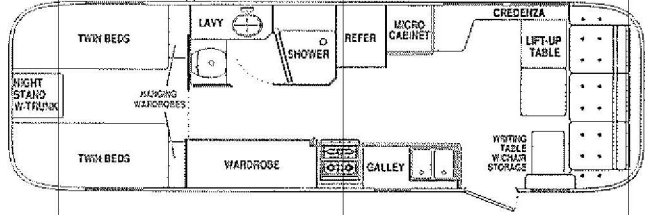

# THE CLASSIC TRAVEL TRAILER FLOORPLANS

Model 34W Front Lounge  
*Limited/Excelsa 1000*

Model 34W FK Front Kitchen  
*Limited/Excelsa 1000*

Model 34A Front Lounge  
*Limited/Excelsa 1000*

Model 34A FK Front Kitchen  
*Limited/Excelsa 1000*

Model 31W Front Lounge  
*Limited/Excelsa 1000*

Model 30W Front Lounge  
*Limited/Excelsa 1000*

Model 28B Front Lounge  
*Excelsa 1000*

Model 31A Front Lounge  
*Limited/Excelsa 1000*

Model 30A Front Lounge  
*Limited/Excelsa 1000*

Model 28A Front Lounge  
*Excelsa 1000*

Model 25C Front Lounge--Excelsa

Model 25A Front Lounge--Excelsa

**ETHOR**  
AMERICA'S BEST RV VALUE

**AIRSTREAM**

419 West Pike Street • PO Box 629 • Jackson Center, OH 45334-0629 • (937) 596-6111