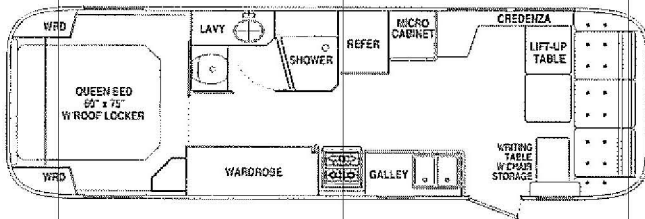

# THE CLASSIC TRAVEL TRAILER FLOORPLANS

Model 34W Front Lounge  
*Limited/Excelsa 1000*

Model 34W FK Front Kitchen  
*Limited/Excelsa 1000*

Model 34A Front Lounge  
*Limited/Excelsa 1000*

Model 34A FK Front Kitchen  
*Limited/Excelsa 1000*

Model 31W Front Lounge  
*Limited/Excelsa 1000*

Model 30W Front Lounge  
*Limited/Excelsa 1000*

Model 28B Front Lounge  
*Excelsa 1000*

Model 31A Front Lounge  
*Limited/Excelsa 1000*

Model 30A Front Lounge  
*Limited/Excelsa 1000*

Model 28A Front Lounge  
*Excelsa 1000*

Model 25C Front Lounge--Excelsa

Model 25A Front Lounge--Excelsa

**ETHOR**  
AMERICA'S BEST RV VALUE

**AIRSTREAM**

419 West Pike Street • PO Box 629 • Jackson Center, OH 45334-0629 • (937) 596-6111