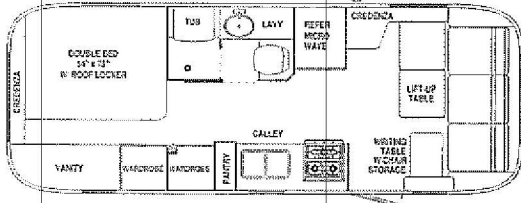

Model 31W Front Lounge  
*Limited/Excelsa 1000*

Model 30W Front Lounge  
*Limited/Excelsa 1000*

Model 28B Front Lounge  
*Excelsa 1000*

Model 31A Front Lounge  
*Limited/Excelsa 1000*

Model 30A Front Lounge  
*Limited/Excelsa 1000*

Model 28A Front Lounge  
*Excelsa 1000*

Model 25C Front Lounge--Excelsa

Model 25A Front Lounge--Excelsa

**ETHOR**  
AMERICA'S BEST RV VALUE

**AIRSTREAM**

419 West Pike Street • PO Box 629 • Jackson Center, OH 45334-0629 • (937) 596-6111