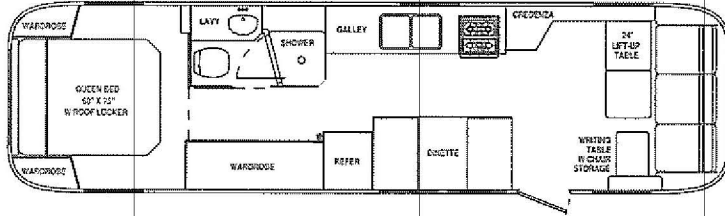

# THE CLASSIC TRAVEL TRAILER FLOORPLANS

Model 34W Front Lounge  
*Limited/Excelsa 1000*

Model 34W FK Front Kitchen  
*Limited/Excelsa 1000*

Model 34A Front Lounge  
*Limited/Excelsa 1000*

Model 34A FK Front Kitchen  
*Limited/Excelsa 1000*

Model 31W Front Lounge  
*Limited/Excelsa 1000*

Model 30W Front Lounge  
*Limited/Excelsa 1000*

Model 28B Front Lounge  
*Excelsa 1000*

Model 31A Front Lounge  
*Limited/Excelsa 1000*

Model 30A Front Lounge  
*Limited/Excelsa 1000*

Model 28A Front Lounge  
*Excelsa 1000*

Model 25C Front Lounge--Excelsa

Model 25A Front Lounge--Excelsa

**ETHOR**  
AMERICA'S BEST RV VALUE

**AIRSTREAM**

419 West Pike Street • PO Box 629 • Jackson Center, OH 45334-0629 • (937) 596-6111