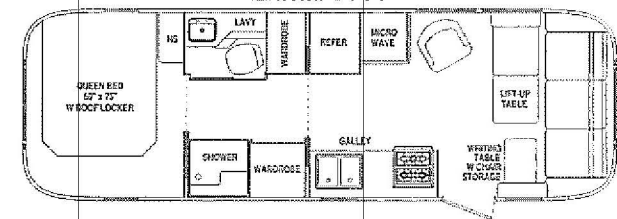

# THE CLASSIC TRAVEL TRAILER FLOORPLANS

Model 34W Front Lounge  
*Limited/Excelsa 1000*

Model 34W FK Front Kitchen  
*Limited/Excelsa 1000*

Model 34A Front Lounge  
*Limited/Excelsa 1000*

Model 34A FK Front Kitchen  
*Limited/Excelsa 1000*

Model 31W Front Lounge  
*Limited/Excelsa 1000*

Model 30W Front Lounge  
*Limited/Excelsa 1000*

Model 28B Front Lounge  
*Excelsa 1000*

Model 31A Front Lounge  
*Limited/Excelsa 1000*

Model 30A Front Lounge  
*Limited/Excelsa 1000*

Model 28A Front Lounge  
*Excelsa 1000*

Model 25C Front Lounge--Excelsa

Model 25A Front Lounge--Excelsa

**ETHOR**  
AMERICA'S BEST RV VALUE

**AIRSTREAM**

419 West Pike Street • PO Box 629 • Jackson Center, OH 45334-0629 • (937) 596-6111