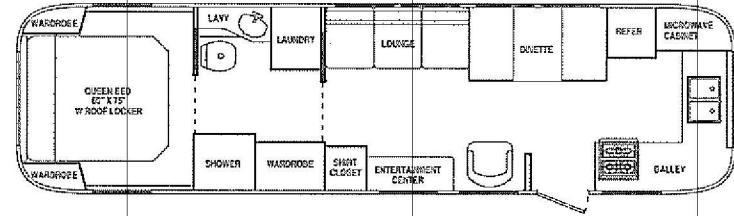

# THE CLASSIC TRAVEL TRAILER FLOORPLANS

Model 34W Front Lounge  
*Limited/Excelsa 1000*

Model 34W FK Front Kitchen  
*Limited/Excelsa 1000*

Model 34A Front Lounge  
*Limited/Excelsa 1000*

Model 34A FK Front Kitchen  
*Limited/Excelsa 1000*

Model 31W Front Lounge  
*Limited/Excelsa 1000*

Model 30W Front Lounge  
*Limited/Excelsa 1000*

Model 28B Front Lounge  
*Excelsa 1000*

Model 31A Front Lounge  
*Limited/Excelsa 1000*

Model 30A Front Lounge  
*Limited/Excelsa 1000*

Model 28A Front Lounge  
*Excelsa 1000*

Model 25C Front Lounge--Excelsa

Model 25A Front Lounge--Excelsa

**ETHOR**  
AMERICA'S BEST RV VALUE

**AIRSTREAM**

419 West Pike Street • PO Box 629 • Jackson Center, OH 45334-0629 • (937) 596-6111