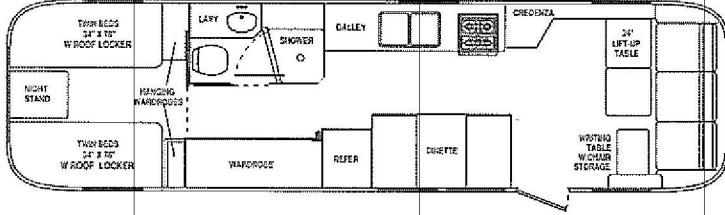

# THE CLASSIC TRAVEL TRAILER FLOORPLANS

Model 34W Front Lounge  
*Limited/Excelsa 1000*

Model 34W FK Front Kitchen  
*Limited/Excelsa 1000*

Model 34A Front Lounge  
*Limited/Excelsa 1000*

Model 34A FK Front Kitchen  
*Limited/Excelsa 1000*

Model 31W Front Lounge  
*Limited/Excelsa 1000*

Model 30W Front Lounge  
*Limited/Excelsa 1000*

Model 28B Front Lounge  
*Excelsa 1000*

Model 31A Front Lounge  
*Limited/Excelsa 1000*

Model 30A Front Lounge  
*Limited/Excelsa 1000*

Model 28A Front Lounge  
*Excelsa 1000*

Model 25C Front Lounge--Excelsa

Model 25A Front Lounge--Excelsa

**ETHOR**  
AMERICA'S BEST RV VALUE

**AIRSTREAM**

419 West Pike Street • PO Box 629 • Jackson Center, OH 45334-0629 • (937) 596-6111