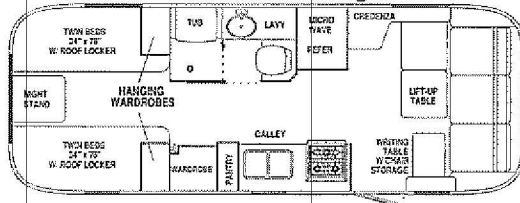

# THE CLASSIC TRAVEL TRAILER FLOORPLANS

Model 34W Front Lounge  
*Limited/Excelsa 1000*

Model 34W FK Front Kitchen  
*Limited/Excelsa 1000*

Model 34A Front Lounge  
*Limited/Excelsa 1000*

Model 34A FK Front Kitchen  
*Limited/Excelsa 1000*

Model 31W Front Lounge  
*Limited/Excelsa 1000*

Model 30W Front Lounge  
*Limited/Excelsa 1000*

Model 28B Front Lounge  
*Excelsa 1000*

Model 31A Front Lounge  
*Limited/Excelsa 1000*

Model 30A Front Lounge  
*Limited/Excelsa 1000*

Model 28A Front Lounge  
*Excelsa 1000*

Model 25C Front Lounge--Excelsa

Model 25A Front Lounge--Excelsa

**ETHOR**  
AMERICA'S BEST RV VALUE

**AIRSTREAM**

419 West Pike Street • PO Box 629 • Jackson Center, OH 45334-0629 • (937) 596-6111