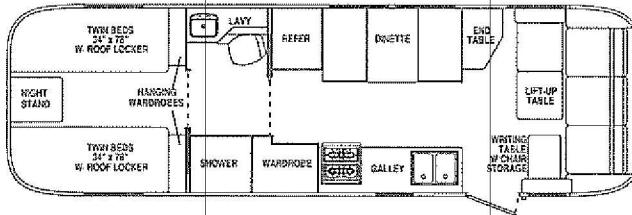

# THE CLASSIC TRAVEL TRAILER FLOORPLANS

Model 34W Front Lounge  
*Limited/Excelsa 1000*

Model 34W FK Front Kitchen  
*Limited/Excelsa 1000*

Model 34A Front Lounge  
*Limited/Excelsa 1000*

Model 34A FK Front Kitchen  
*Limited/Excelsa 1000*

Model 31W Front Lounge  
*Limited/Excelsa 1000*

Model 30W Front Lounge  
*Limited/Excelsa 1000*

Model 28B Front Lounge  
*Excelsa 1000*

Model 31A Front Lounge  
*Limited/Excelsa 1000*

Model 30A Front Lounge  
*Limited/Excelsa 1000*

Model 28A Front Lounge  
*Excelsa 1000*

Model 25C Front Lounge--Excelsa

Model 25A Front Lounge--Excelsa

**ETHOR**  
AMERICA'S BEST RV VALUE

**AIRSTREAM**

419 West Pike Street • PO Box 629 • Jackson Center, OH 45334-0629 • (937) 596-6111