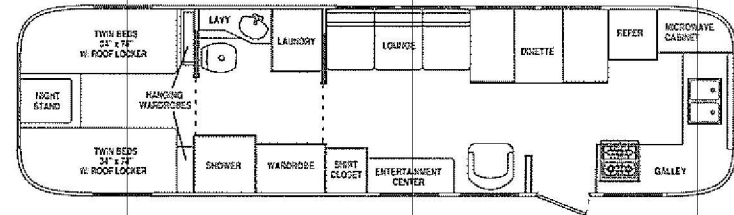

# THE CLASSIC TRAVEL TRAILER FLOORPLANS

Model 34W Front Lounge  
*Limited/Excelsa 1000*

Model 34W FK Front Kitchen  
*Limited/Excelsa 1000*

Model 34A Front Lounge  
*Limited/Excelsa 1000*

Model 34A FK Front Kitchen  
*Limited/Excelsa 1000*

Model 31W Front Lounge  
*Limited/Excelsa 1000*

Model 30W Front Lounge  
*Limited/Excelsa 1000*

Model 28B Front Lounge  
*Excelsa 1000*

Model 31A Front Lounge  
*Limited/Excelsa 1000*

Model 30A Front Lounge  
*Limited/Excelsa 1000*

Model 28A Front Lounge  
*Excelsa 1000*

Model 25C Front Lounge--Excelsa

Model 25A Front Lounge--Excelsa

**ETHOR**  
AMERICA'S BEST RV VALUE

**AIRSTREAM**

419 West Pike Street • PO Box 629 • Jackson Center, OH 45334-0629 • (937) 596-6111