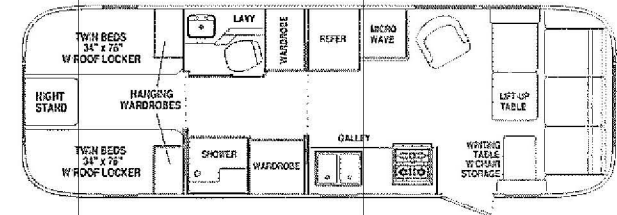

# THE CLASSIC TRAVEL TRAILER FLOORPLANS

Model 34W Front Lounge  
*Limited/Excelsa 1000*

Model 34W FK Front Kitchen  
*Limited/Excelsa 1000*

Model 34A Front Lounge  
*Limited/Excelsa 1000*

Model 34A FK Front Kitchen  
*Limited/Excelsa 1000*

Model 31W Front Lounge  
*Limited/Excelsa 1000*

Model 30W Front Lounge  
*Limited/Excelsa 1000*

Model 28B Front Lounge  
*Excelsa 1000*

Model 31A Front Lounge  
*Limited/Excelsa 1000*

Model 30A Front Lounge  
*Limited/Excelsa 1000*

Model 28A Front Lounge  
*Excelsa 1000*

Model 25C Front Lounge--Excelsa

Model 25A Front Lounge--Excelsa

**ETHOR**  
AMERICA'S BEST RV VALUE

**AIRSTREAM**

419 West Pike Street • PO Box 629 • Jackson Center, OH 45334-0629 • (937) 596-6111