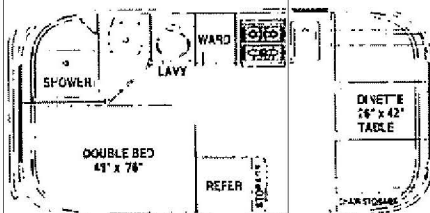

SPECIFICATIONS	25C	25A	25B
Length—Exterior	25' 1"	25' 11"	25' 11"
Width—Exterior	8' 5 1/2"	8' 5 1/2"	8' 5 1/2"
Width—Interior	8' 1"	8' 1"	8' 1"
Height—Exterior w/AC	9' 7"	9' 7"	9' 7"
Height—Interior w/AC	6' 3 1/2"	6' 3 1/2"	6' 3 1/2"
Hitch Ball Height	17' 3/4"	17' 3/4"	17' 3/4"
Hitch Weight (w/o options)	680#	680#	680#
GVWR—Gross Vehicle Weight Rating	6,300#	6,300#	6,300#
UVW—Unloaded Vehicle Weight	4,750#	4,900#	4,850#
NCC—Net Carrying Capacity	550#	1,400#	1,450#
Tire Size	ST205/75R14	ST205/75R14	ST205/75R14
Fresh Water (gal)	39	39	39
Grey Water (gal)	39	39	39
Black Water (gal)	23	33	33

Specifications are subject to change without notice. Canadian specifications will differ from U.S.

Now the timeless design and superb aerodynamics that have made Airstream a legend can be yours— and it's easy! The new Airstream Safari is 1,000 pounds lighter for greater towing ease and it can be towed easily by today's sport/utility vehicles and many of the most popular mini-vans. But the best news of all is you can own a new Safari for thousands less than you'd expect.

Model 19 G Bambi