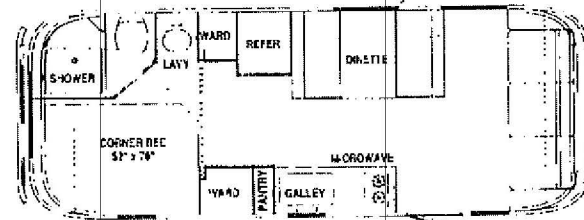

Model 25 G 6-Sleeper