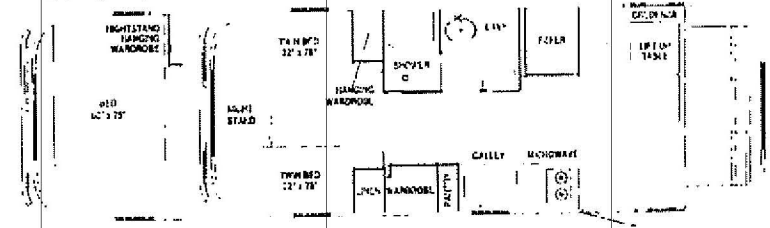

Model 25B

Model 25A