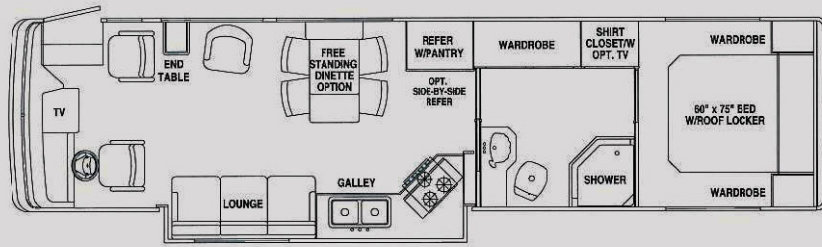

35 XC Pusher

Optional Free Standing Dinette

390 XL Pusher

Std. End Table and Chair

Electric 390 XL Galley Slide is 17" deep x 160" long x 64.5" high.  
35 XC is 16" deep x 153" long x 65" high hydraulic.