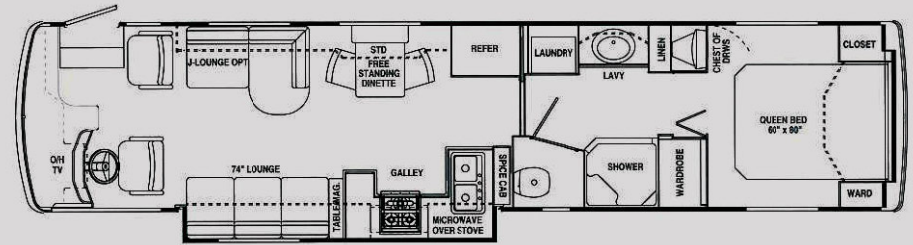

35 XC Pusher

Optional Free Standing Dinette

390 XL Pusher

Std. End Table and Chair

Electric 390 XL Galley Slide is 17" deep x 160" long x 64.5" high.  
35 XC is 16" deep x 153" long x 65" high hydraulic.