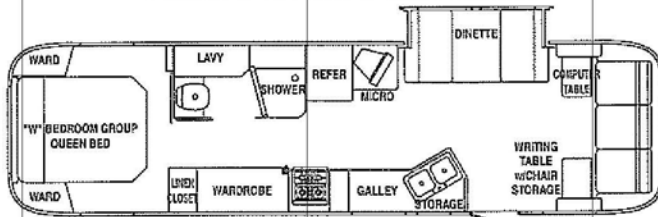

# THE CLASSIC TRAVEL TRAILER FLOORPLANS

Model 34W Slide-out Dinette

Model 34A Slide-out Dinette

Model 30W Slide-out Dinette

Model 30A Slide-out Dinette

Model 34W Slide-out Lounge

Model 34A Slide-out Lounge

Model 30W Front Lounge

Model 30A Front Lounge

Model 34W Front Lounge

Model 34A Front Lounge

Model 34W and A Front Lounge  
(Optional Non-slide Only)

Model 28B Front Lounge

Model 28A Front Lounge

Model 31W Front Lounge

Model 31A Front Lounge

Model 25B Front Lounge

Model 25A Front Lounge