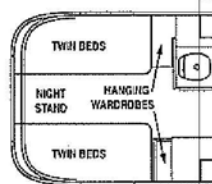

# THE CLASSIC TRAVEL TRAILER FLOORPLANS

Model 34W Slide-out Dinette

Model 34A Slide-out Dinette

Model 30W Slide-out Dinette

Model 30A Slide-out Dinette

Model 34W Slide-out Lounge

Model 34A Slide-out Lounge

Model 30W Front Lounge

Model 30A Front Lounge

Model 34W Front Lounge

Model 34A Front Lounge

Model 34W and A Front Lounge  
(Optional Non-slide Only)

Model 28B Front Lounge

Model 28A Front Lounge

Model 31W Front Lounge

Model 31A Front Lounge

Model 25B Front Lounge

Model 25A Front Lounge