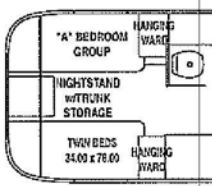

# THE CLASSIC TRAVEL TRAILER FLOORPLANS

Model 34W Slide-out Dinette

Model 34A Slide-out Dinette

Model 30W Slide-out Dinette

Model 30A Slide-out Dinette

Model 34W Slide-out Lounge

Model 34A Slide-out Lounge

Model 30W Front Lounge

Model 30A Front Lounge

Model 34W Front Lounge

Model 34A Front Lounge

Model 34W and A Front Lounge  
(Optional Non-slide Only)

Model 28B Front Lounge

Model 28A Front Lounge

Model 31W Front Lounge

Model 31A Front Lounge