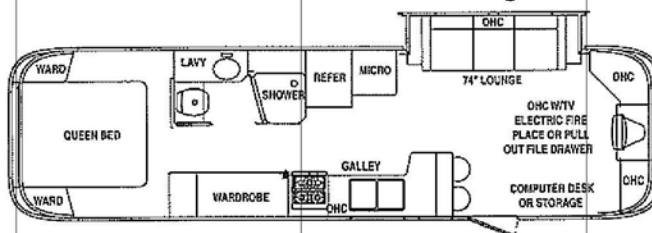

# THE CLASSIC TRAVEL TRAILER FLOORPLANS

Model 34W Slide-out Dinette

Model 34A Slide-out Dinette

Model 30W Slide-out Dinette

Model 30A Slide-out Dinette

Model 34W Slide-out Lounge

Model 34A Slide-out Lounge

Model 30W Front Lounge

Model 30A Front Lounge

Model 34W Front Lounge

Model 34A Front Lounge

Model 34W and A Front Lounge  
(Optional Non-slide Only)

Model 28B Front Lounge

Model 28A Front Lounge

Model 31W Front Lounge

Model 31A Front Lounge

Model 25B Front Lounge

Model 25A Front Lounge