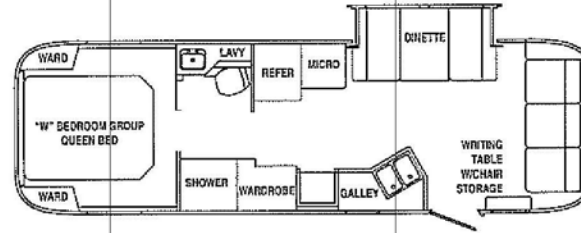

# THE CLASSIC TRAVEL TRAILER FLOORPLANS

Model 34W Slide-out Dinette

Model 34A Slide-out Dinette

Model 30W Slide-out Dinette

Model 30A Slide-out Dinette

Model 34W Slide-out Lounge

Model 34A Slide-out Lounge

Model 30W Front Lounge

Model 30A Front Lounge

Model 34W Front Lounge

Model 34A Front Lounge

Model 34W and A Front Lounge  
(Optional Non-slide Only)

Model 28B Front Lounge

Model 28A Front Lounge

Model 31W Front Lounge

Model 31A Front Lounge

Model 25B Front Lounge

Model 25A Front Lounge