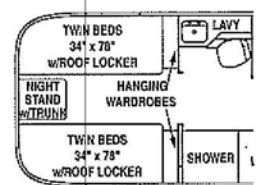

# THE CLASSIC TRAVEL TRAILER FLOORPLANS

Model 34W Slide-out Dinette

Model 34A Slide-out Dinette

Model 30W Slide-out Dinette

Model 30A Slide-out Dinette

Model 34W Slide-out Lounge

Model 34A Slide-out Lounge

Model 30W Front Lounge

Model 30A Front Lounge

Model 34W Front Lounge

Model 34A Front Lounge

Model 34W and A Front Lounge  
(Optional Non-slide Only)

Model 28B Front Lounge

Model 28A Front Lounge

Model 31W Front Lounge

Model 31A Front Lounge