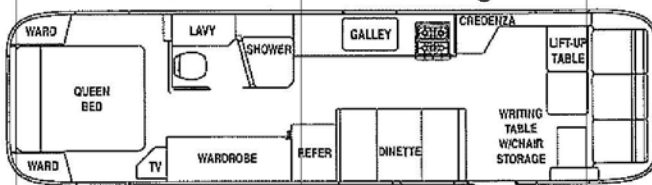

# THE CLASSIC TRAVEL TRAILER FLOORPLANS

Model 34W Slide-out Dinette

Model 34A Slide-out Dinette

Model 30W Slide-out Dinette

Model 30A Slide-out Dinette

Model 34W Slide-out Lounge

Model 34A Slide-out Lounge

Model 30W Front Lounge

Model 30A Front Lounge

Model 34W Front Lounge

Model 34A Front Lounge

Model 34W and A Front Lounge  
(Optional Non-slide Only)

Model 28B Front Lounge

Model 28A Front Lounge

Model 31W Front Lounge

Model 31A Front Lounge

Model 25B Front Lounge

Model 25A Front Lounge