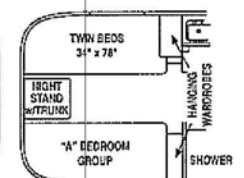

# THE CLASSIC TRAVEL TRAILER FLOORPLANS

Model 34W Slide-out Dinette

Model 34A Slide-out Dinette

Model 30W Slide-out Dinette

Model 30A Slide-out Dinette

Model 34W Slide-out Lounge

Model 34A Slide-out Lounge

Model 30W Front Lounge

Model 30A Front Lounge

Model 34W Front Lounge

Model 34A Front Lounge

Model 34W and A Front Lounge  
(Optional Non-slide Only)

Model 28B Front Lounge

Model 28A Front Lounge

Model 31W Front Lounge

Model 31A Front Lounge