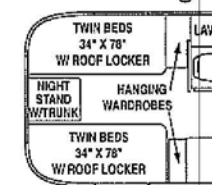

# THE CLASSIC TRAVEL TRAILER FLOORPLANS

Model 34W Slide-out Dinette

Model 34A Slide-out Dinette

Model 30W Slide-out Dinette

Model 30A Slide-out Dinette

Model 34W Slide-out Lounge

Model 34A Slide-out Lounge

Model 30W Front Lounge

Model 30A Front Lounge

Model 34W Front Lounge

Model 34A Front Lounge

Model 34W and A Front Lounge  
(Optional Non-slide Only)

Model 28B Front Lounge

Model 28A Front Lounge

Model 31W Front Lounge

Model 31A Front Lounge