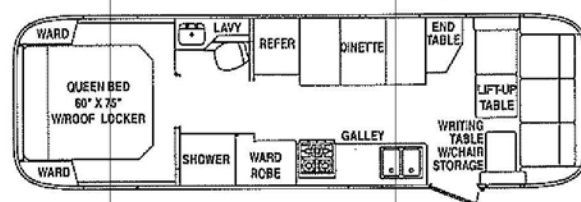

# THE CLASSIC TRAVEL TRAILER FLOORPLANS

Model 34W Slide-out Dinette

Model 34A Slide-out Dinette

Model 30W Slide-out Dinette

Model 30A Slide-out Dinette

Model 34W Slide-out Lounge

Model 34A Slide-out Lounge

Model 30W Front Lounge

Model 30A Front Lounge

Model 34W Front Lounge

Model 34A Front Lounge

Model 34W and A Front Lounge  
(Optional Non-slide Only)

Model 28B Front Lounge

Model 28A Front Lounge

Model 31W Front Lounge

Model 31A Front Lounge