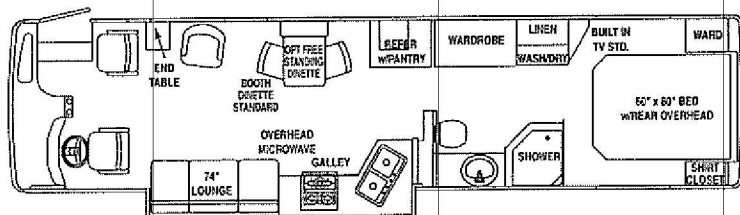

LAND YACHT DIESEL MOTORHOME STANDARD FLOORPLANS & SPECIFICATONS

360 XC

390 XL

(shown with optional "J" lounge;
computer table and chair standard)

395 XL

(available with optional "J" lounge)

396 XL

(shown with optional "J" lounge;
computer table and chair standard)