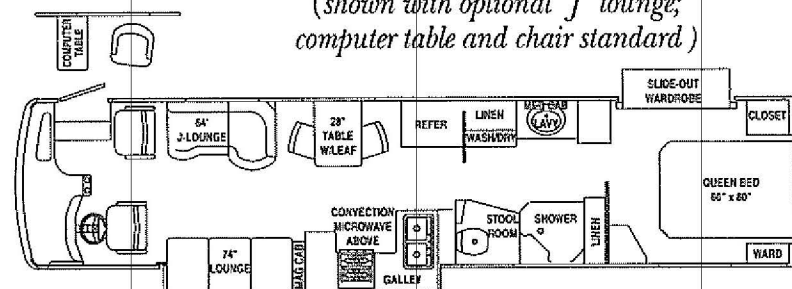

LAND YACHT DIESEL MOTORHOME STANDARD FLOORPLANS & SPECIFICATONS

360 XC

390 XL

(shown with optional "J" lounge;
computer table and chair standard)

395 XL

(available with optional "J" lounge)

396 XL

(shown with optional "J" lounge;
computer table and chair standard)