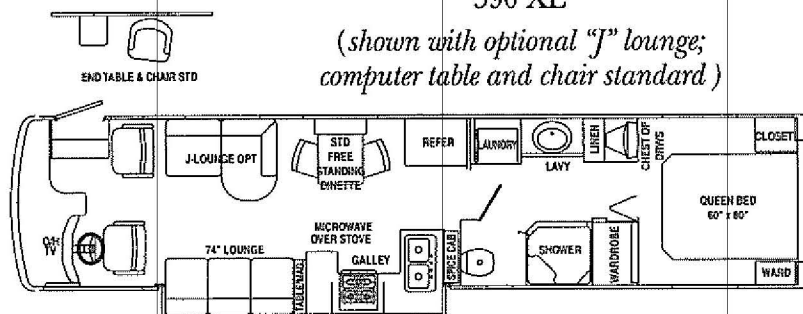

LAND YACHT DIESEL MOTORHOME STANDARD FLOORPLANS & SPECIFICATONS

360 XC

390 XL

(shown with optional "J" lounge;
computer table and chair standard)

395 XL

(available with optional "J" lounge)

396 XL

(shown with optional "J" lounge;
computer table and chair standard)