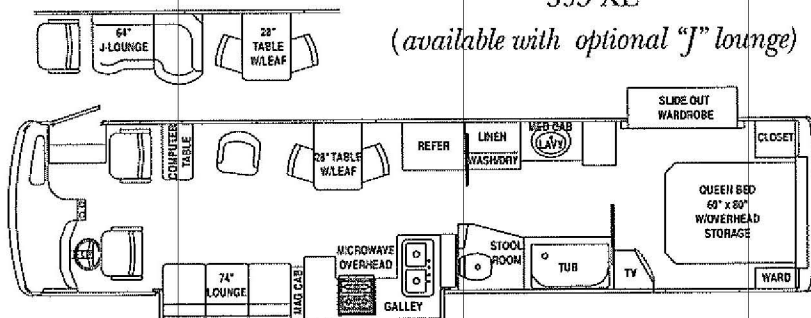

LAND YACHT DIESEL MOTORHOME STANDARD FLOORPLANS & SPECIFICATONS

360 XC

390 XL

(shown with optional "J" lounge;
computer table and chair standard)

395 XL

(available with optional "J" lounge)

396 XL

(shown with optional "J" lounge;
computer table and chair standard)

AIRSTREAM

419 West Pike Street • P.O. Box 629
Jackson Center, OH 45334-0629

(937) 596-6111

www.airstream-rv.com

www.airstream.com