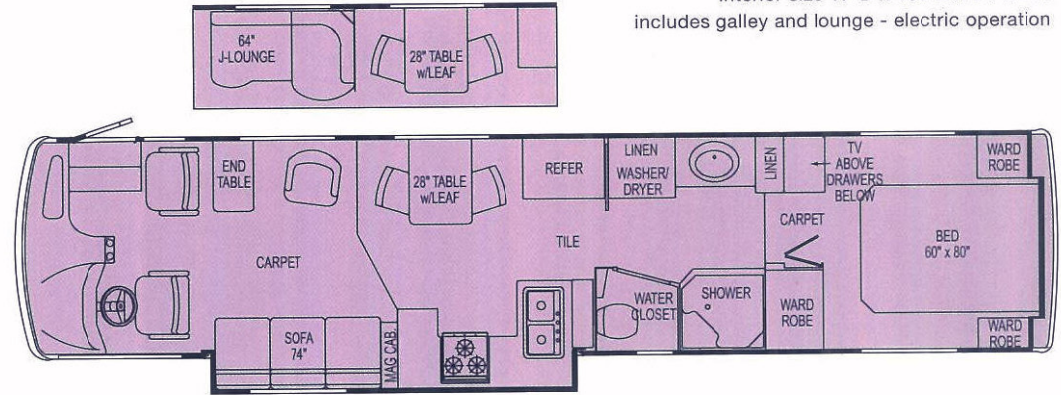

Exterior and Interior

The XL's full basement chassis gives it unmatched storage capacity. It includes lots of extra touches, like the entry-door awning, which not only reduces heat, but will prove extremely convenient in the rain. Exterior water service hook-ups are all readily accessible in a centrally located system. And the dual fuel-fills allow you to fill the fuel tank from either side, making it easier to maneuver into tight fueling stations.

All controls are logically located within easy reach of the driver's seat. Standard widebody leather cockpit seating with an integrated 3-point Seatbelt System is designed for maneuverability, safety, and comfort.

LAND YACHT XL 390

slide-out living room and galley with lounge options
slide-out dimensions:
interior size 17"D x 160"L x 64 1/2"H
includes galley and lounge - electric operation

LAND YACHT XL FLOORPLANS

LAND YACHT XL 396

slide-out living room and galley with lounge options
bedroom slide-out wardrobe dimensions:
interior size 20 5/8"D x 59 5/8"L x 62 1/2"H
includes C.S. wardrobe - electric operation