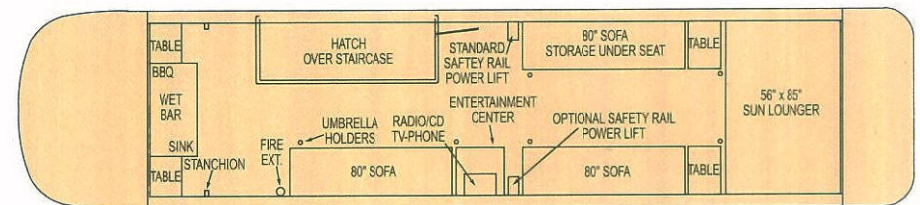

"To refine and perfect our product by continuous travel-testing over the highways and byways of the world." Wally Byam

ROOM FOR RELAXING

The SkyDeck is perfect for enjoying a morning cup of coffee, an evening sunset, lunch with friends or just about any other recreational activity you can think of. The deck also doubles as additional storage area - something every RVer needs - and is designed for safe, child-friendly use. The coach's interior and exterior are up to the highest Airstream standards: laminate countertops, chrome and brass fixtures, available washer and dryer, 20" JVC TV, phone hook-ups, DVD player with Surround Sound, plenty of storage space, a full basement chassis, and convenient dual fuel-fills.

(Custom paint scheme shown - consult with your dealer for available paint options)

SKYDECK 390 FLOOR PLAN

SKYDECK 390 XL

upper level

lower level with slide-out