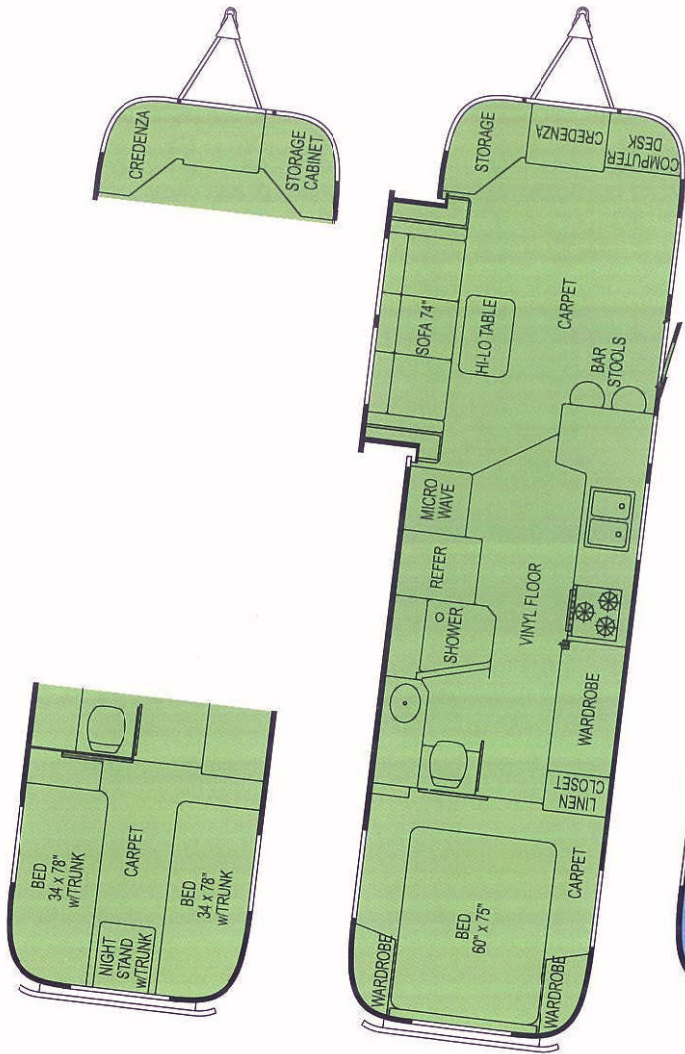

CLASSIC FLOORPLANS

Classic 34' SO Lounge ↑

Classic 34' SO Dinette ↑

Classic 34' ↑