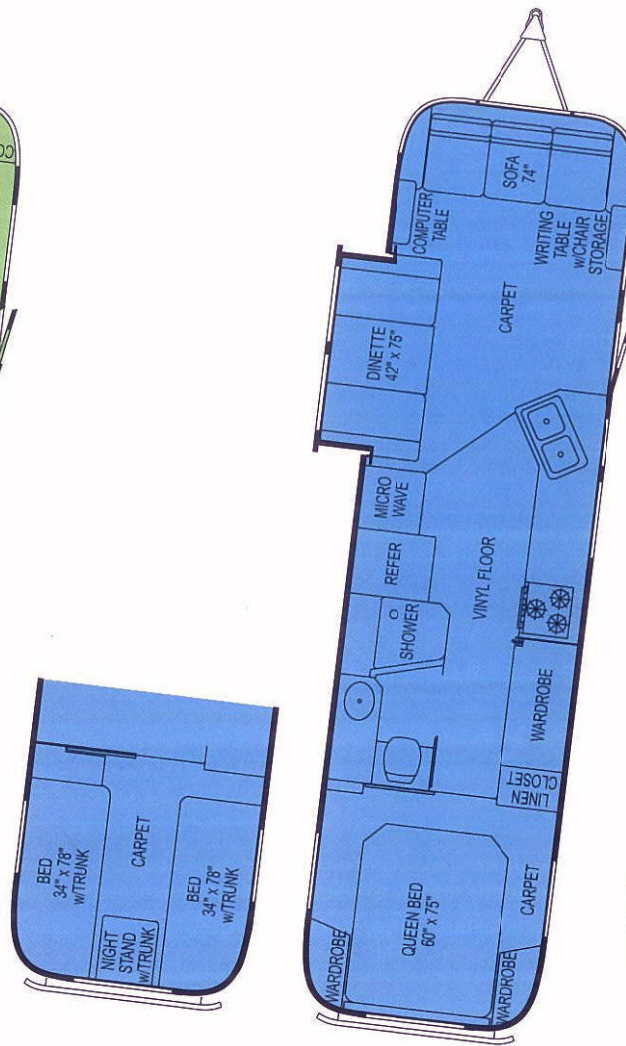

CLASSIC FLOORPLANS

Classic 34' SO Lounge ↑

Classic 34' SO Dinette ↑

Classic 34' ↑