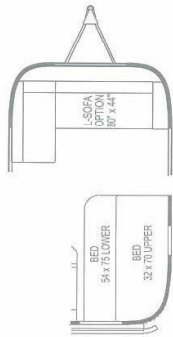

Safari 25'

Safari 25' ss

Safari 28'

Safari 28' s/o

Safari 30'

Please visit www.airstream.com for a full set of specifications, floorplans, features and options, or visit your nearest Airstream dealer.

Warning this information is intended as a guide only. Specifications are subject to change without notice. Weights of individual vehicles may vary. Consult your owner's manual for complete loading, weighing, and towing instructions.

Dry Weights based on standard features; optional equipment not included. Net Carrying Capacity (NCC) determined by subtracting Unit Base Weight (UBW) from Gross Vehicle Weight Rating (GVWR). Liquid capacities and weights are approximations only.