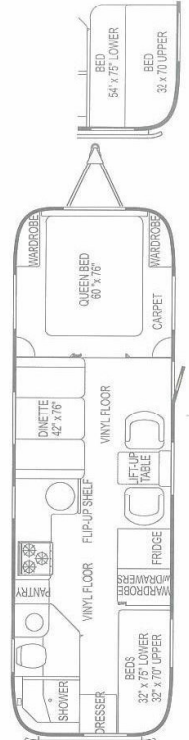

Safari 25'

Safari 25' ss

Safari 28'

Safari 28' s/o

Safari 30'

Please visit www.airstream.com for a full set of specifications, floorplans, features and options, or visit your nearest Airstream dealer.

Warning this information is intended as a guide only. Specifications are subject to change without notice. Weights of individual vehicles may vary. Consult your owner's manual for complete loading, weighing, and towing instructions.

Dry Weights based on standard features; optional equipment not included. Net Carrying Capacity (NCC) determined by subtracting Unit Base Weight (UBW) from Gross Vehicle Weight Rating (GVWR). Liquid capacities and weights are approximations only.