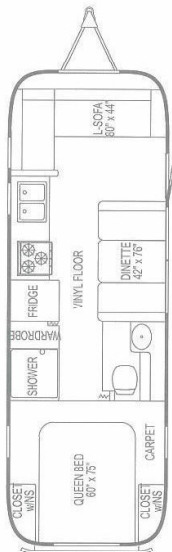

Safari 25'

Safari 25' ss

Safari 28'

Safari 28' s/o

Safari 30'

Please visit www.airstream.com for a full set of specifications, floorplans, features and options, or visit your nearest Airstream dealer.

Warning this information is intended as a guide only. Specifications are subject to change without notice. Weights of individual vehicles may vary. Consult your owner's manual for complete loading, weighing, and towing instructions.

Dry Weights based on standard features; optional equipment not included. Net Carrying Capacity (NCC) determined by subtracting Unit Base Weight (UBW) from Gross Vehicle Weight Rating (GVWR). Liquid capacities and weights are approximations only.