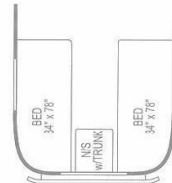

Safari 25'

Safari 25' ss

Safari 28'

Safari 28' s/o

Safari 30'

Please visit www.airstream.com for a full set of specifications, floorplans, features and options, or visit your nearest Airstream dealer.

Warning this information is intended as a guide only. Specifications are subject to change without notice. Weights of individual vehicles may vary. Consult your owner's manual for complete loading, weighing, and towing instructions.

Dry Weights based on standard features; optional equipment not included. Net Carrying Capacity (NCC) determined by subtracting Unit Base Weight (UBW) from Gross Vehicle Weight Rating (GVWR). Liquid capacities and weights are approximations only.