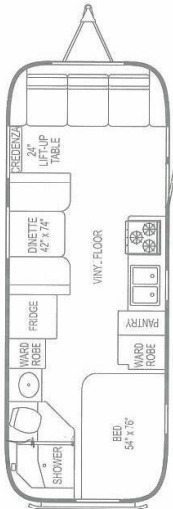

Safari 25'

Safari 25' ss

Safari 28'

Safari 28' s/o

Safari 30'

Please visit www.airstream.com for a full set of specifications, floorplans, features and options, or visit your nearest Airstream dealer.

Warning this information is intended as a guide only. Specifications are subject to change without notice. Weights of individual vehicles may vary. Consult your owner's manual for complete loading, weighing, and towing instructions.

Dry Weights based on standard features; optional equipment not included. Net Carrying Capacity (NCC) determined by subtracting Unit Base Weight (UBW) from Gross Vehicle Weight Rating (GVWR). Liquid capacities and weights are approximations only.