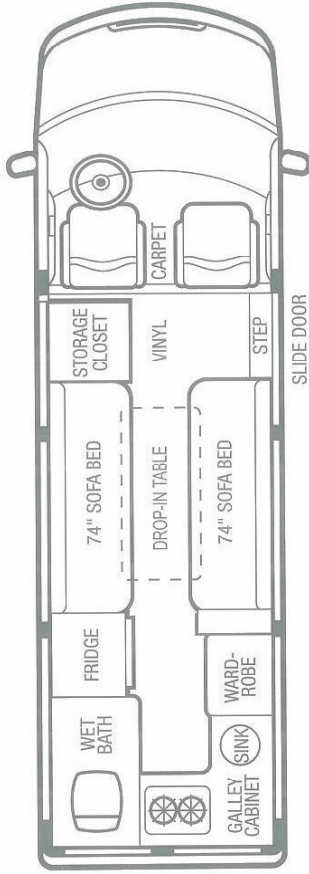

2007 AIRSTREAM PARKWAY

# FLOORPLANS

Please visit [www.airstream.com](http://www.airstream.com) for a full set of specifications, floorplans, features and options, or visit your nearest Airstream dealer.

**Parkway  
Dinette Twin**

**Parkway  
Front Sleeper**

**Parkway  
Rear Sleeper**

**Parkway  
Rear Dinette**