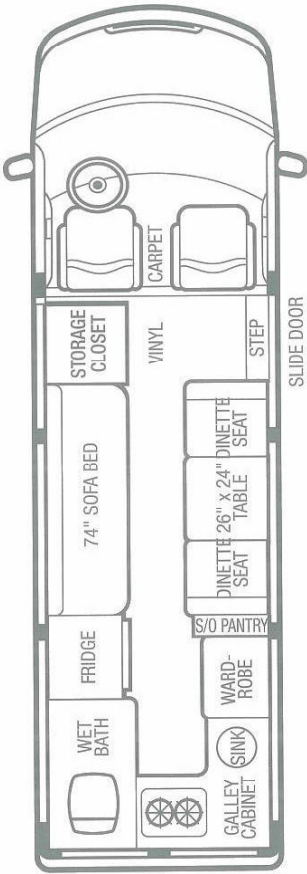

2007 AIRSTREAM PARKWAY

# FLOORPLANS

Please visit [www.airstream.com](http://www.airstream.com) for a full set of specifications, floorplans, features and options, or visit your nearest Airstream dealer.

**Parkway  
Dinette Twin**

**Parkway  
Front Sleeper**

**Parkway  
Rear Sleeper**

**Parkway  
Rear Dinette**