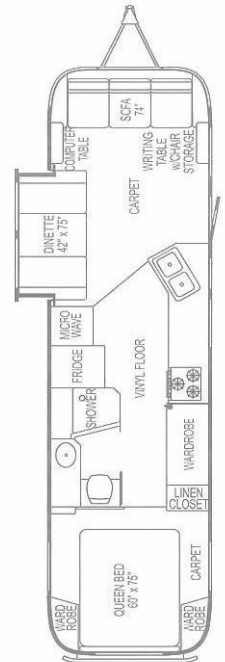

2007 AIRSTREAM CLASSIC LIMITED FLOORPLANS

Please visit www.airstream.com to see a full set of model specifications, floorplans, features and options, and to find your nearest Airstream dealer.

Classic 30 s/o

Classic 31

Classic 31 DINETTE

Classic 34

Classic 34 s/o

Classic 25

Classic 27 FB

Classic 28

Classic 30