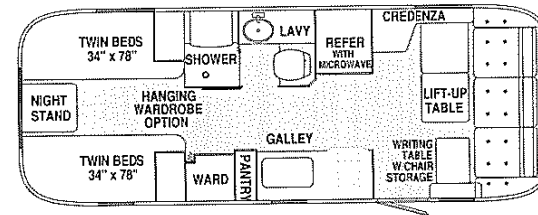

Model 34

Shown with Standard Dinette & Optional L-shaped Lounge

Model 34W "L" Lounge

Shown with Standard Dinette & Optional L-shaped Lounge

Model 34FK Front Kitchen

Shown with Standard Dinette

Model 34W Front Lounge

Shown with Standard Dinette

Optional Twin Beds
(25', 28', 30')

Hanging
Wardrobe
Std 25, 28
Opt. 30, 34
NA 21

Model 30W Front Lounge

Optional Free-Standing Dinette
(30' Front Lounge, and 34FK only)

Model 25C

Model 25A

Model 28B

Model 21C