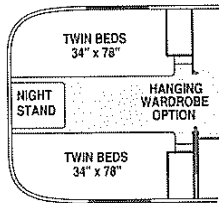

Model 34

Shown with Standard Dinette & Optional L-shaped Lounge

Model 34W "L" Lounge

Shown with Standard Dinette & Optional L-shaped Lounge

Model 34FK Front Kitchen

Shown with Standard Dinette

Model 34W Front Lounge

Shown with Standard Dinette

Optional Twin Beds
(25', 28', 30')

Hanging
Wardrobe
Std 25, 28
Opt. 30, 34
NA 21

Model 30W Front Lounge

Optional Free-Standing Dinette
(30' Front Lounge, and 34FK only)

Model 25C

Model 25A

Model 28B

Model 21C