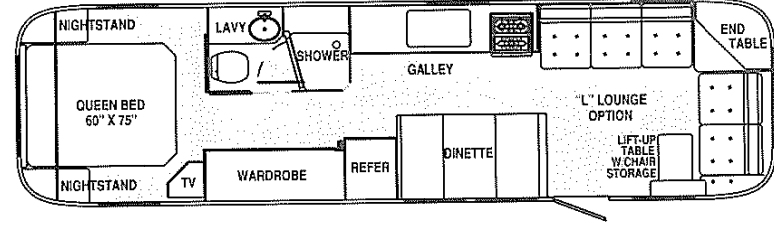

Model 34

Shown with Standard Dinette & Optional L-shaped Lounge

Model 34W "L" Lounge

Shown with Standard Dinette & Optional L-shaped Lounge

Model 34FK Front Kitchen

Shown with Standard Dinette

Model 34W Front Lounge

Shown with Standard Dinette

Optional Twin Beds
(25', 28', 30')

Hanging
Wardrobe
Std 25, 28
Opt. 30, 34
NA 21

Model 30W Front Lounge

Optional Free-Standing Dinette
(30' Front Lounge, and 34FK only)

Model 25C