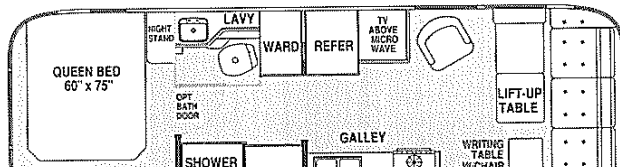

Model 34

Shown with Standard Dinette & Optional L-shaped Lounge

Model 34W "L" Lounge

Shown with Standard Dinette & Optional L-shaped Lounge

Model 34FK Front Kitchen

Shown with Standard Dinette

Model 34W Front Lounge

Shown with Standard Dinette

Optional Twin Beds
(25', 28', 30')

Hanging
Wardrobe
Std 25, 28
Opt. 30, 34
NA 21

Model 30W Front Lounge

Optional Free-Standing Dinette
(30' Front Lounge, and 34FK only)

Model 25C

Model 25A

Model 28B

Model 21C