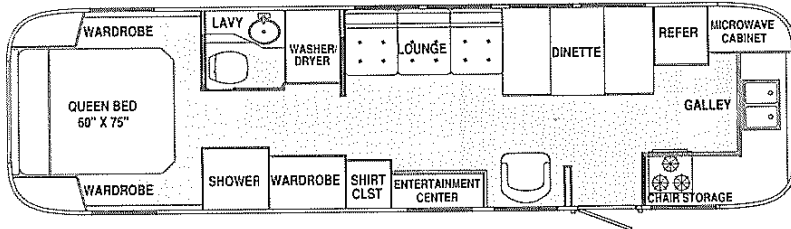

Model 34

Shown with Standard Dinette & Optional L-shaped Lounge

Model 34W "L" Lounge

Shown with Standard Dinette & Optional L-shaped Lounge

Model 34FK Front Kitchen

Shown with Standard Dinette

Model 34W Front Lounge

Shown with Standard Dinette

Optional Twin Beds
(25', 28', 30')

Hanging
Wardrobe
Std 25, 28
Opt. 30, 34
NA 21

Model 30W Front Lounge

Optional Free-Standing Dinette
(30' Front Lounge, and 34FK only)

Model 25C

Model 25A

Model 28B

Model 21C