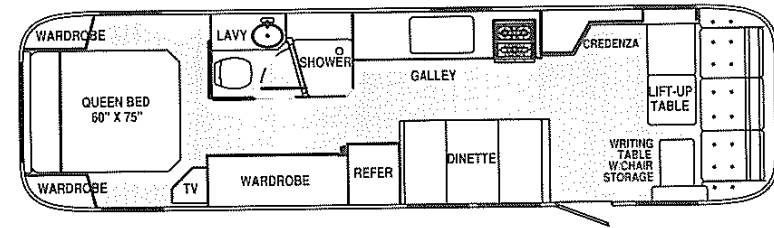

Model 34

Shown with Standard Dinette & Optional L-shaped Lounge

Model 34W "L" Lounge

Shown with Standard Dinette & Optional L-shaped Lounge

Model 34FK Front Kitchen

Shown with Standard Dinette

Model 34W Front Lounge

Shown with Standard Dinette

Optional Twin Beds
(25', 28', 30')

Hanging
Wardrobe
Std 25, 28
Opt. 30, 34
NA 21

Model 30W Front Lounge

Optional Free-Standing Dinette
(30' Front Lounge, and 34FK only)

Model 25C

Model 25A

Model 28B

Model 21C