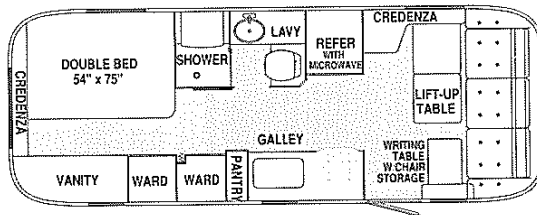

Model 34

Shown with Standard Dinette & Optional L-shaped Lounge

Model 34W "L" Lounge

Shown with Standard Dinette & Optional L-shaped Lounge

Model 34FK Front Kitchen

Shown with Standard Dinette

Model 34W Front Lounge

Shown with Standard Dinette

Optional Twin Beds
(25', 28', 30')

Hanging
Wardrobe
Std 25, 28
Opt. 30, 34
NA 21

Model 30W Front Lounge

Optional Free-Standing Dinette
(30' Front Lounge, and 34FK only)

Model 25C

Model 25A

Model 28B

Model 21C