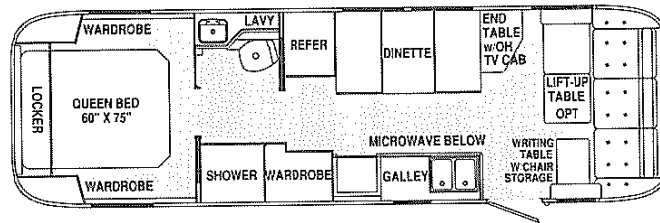

Model 34

Shown with Standard Dinette & Optional L-shaped Lounge

Model 34W "L" Lounge

Shown with Standard Dinette & Optional L-shaped Lounge

Model 34FK Front Kitchen

Shown with Standard Dinette

Model 34W Front Lounge

Shown with Standard Dinette

Optional Twin Beds
(25', 28', 30')

Hanging
Wardrobe
Std 25, 28
Opt. 30, 34
NA 21

Model 30W Front Lounge

Optional Free-Standing Dinette
(30' Front Lounge, and 34FK only)

Model 25C

Model 25A

Model 28B

Model 21C