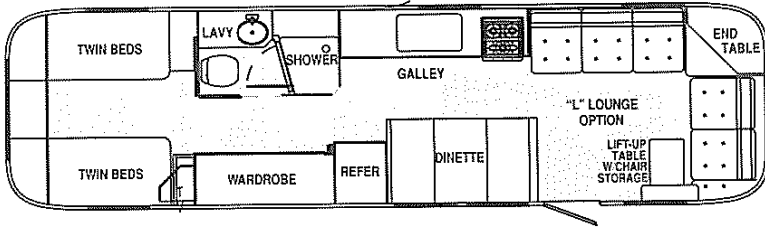

Model 34

Shown with Standard Dinette & Optional L-shaped Lounge

Model 34W "L" Lounge

Shown with Standard Dinette & Optional L-shaped Lounge

Model 34FK Front Kitchen

Shown with Standard Dinette

Model 34W Front Lounge

Shown with Standard Dinette

Optional Twin Beds
(25', 28', 30')

Hanging
Wardrobe
Std 25, 28
Opt. 30, 34
NA 21

Model 30W Front Lounge

Optional Free-Standing Dinette
(30' Front Lounge, and 34FK only)

Model 25C

Model 25A

Model 28B

Model 21C