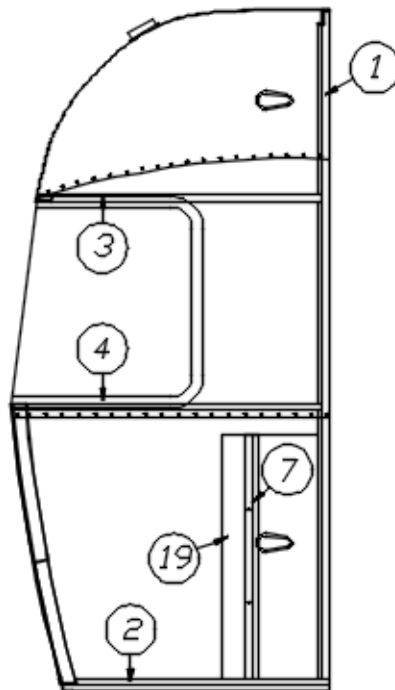

2020 GLOBETROTTER EXTERIOR SHELL

Front End, 27FB, 25FB Twin

Parts Listed on Next Page