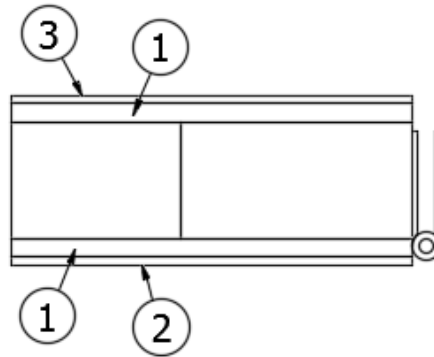

2020 GLOBETROTTER FURNITURE, LAVATORY

Bath Door with Porthole, 25FB, 27FB

968731

Bath Door w/Porthole

1. 801917-01

Panel, MDF, 26" x 76"

2. 968731&000201BE

Laminate

3. 968731&000301BE

Laminate

371438

Bath door window

203761-02

Trim, Bath door window

382523

Door handle, Baldacci

380203-01

Piano hinge

203333-02

Glass only, Bath door window

365429-03

Edgebanding Blk Walnut 1-1/4"

365426-03

Edgebanding-1-1/4" Natl Elm