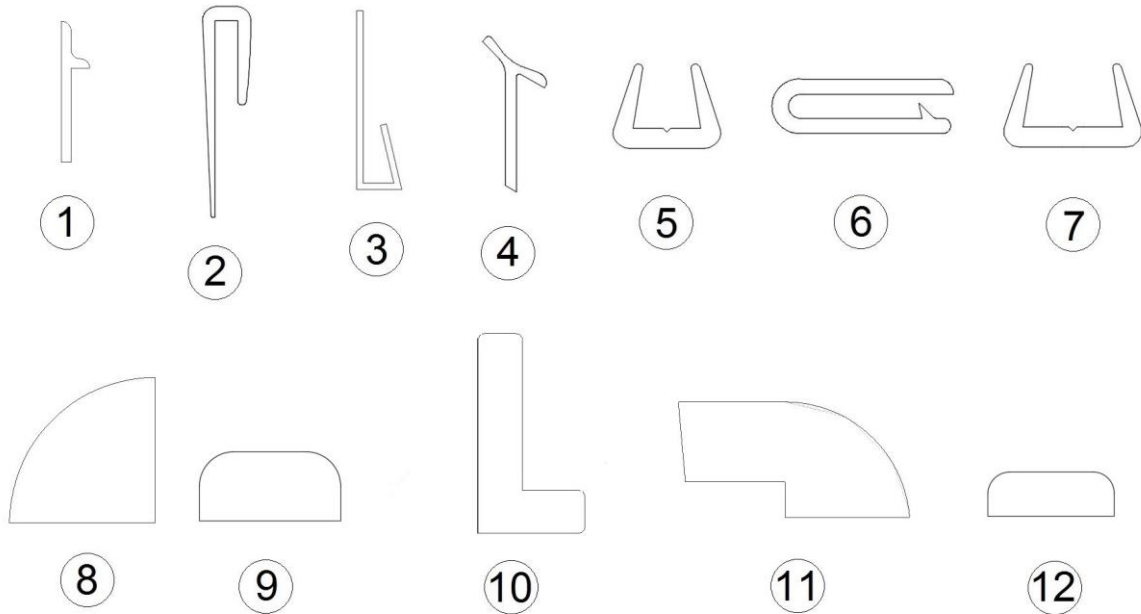

2020 GLOBETROTTER TRIMS

Trim

1. 115064	Trim, Aluminum counter top
2. 114070	J-molding, Mill finish
3. 201666-01	J-molding, 3/16", Plastic, White
4. 201673	Cove Molding, Ivory, Plastic
201673-05	Molding-Reverse Cove Chestnut Brown
201673-04	Cove Moulding-Hol Wht
5. 203138-03	Extrusion, Panel edging, Beige
203138-08	Extrusion, Panel edging, Chestnut Brown
6. 203225-01	Trim lock, .75", Gray
7. 203464-02	Extrusion, Panel, .75", Beige
203464-06	Extrusion, Panel, .75", Chestnut Brown
8. 800638-0140	Molding, 1/4 round, .5", Black Walnut
800638-0141	Molding, 1/4 round, .5", Natural Elm
9. 800571-0140	Hardwood flat molding, .52", Black Walnut
800571-0141	Hardwood flat molding, .52", Natural Elm
10. 801665-0040	Molding-L Door Jamb Blk Walnut
801665-0041	Molding-Door Jamb Elm
11. 801706-0040	Corner trim, 90°, 1" radius, Black Walnut
801706-0041	Corner trim, 90°, 1" radius, Natural Elm
12. 800572-0140	Hardwood flat molding, .72", Black Walnut
800572-0141	Hardwood flat molding, .72", Natural Elm
203445	T-molding, 9/16", Black
203445-05	T-molding, 9/16", Holiday White
203445-06	T-molding, 9/16", Chestnut Brown
203445-01	T-Molding - .5625" White
203996	T-Molding Flexible Chestnut Brown 13/16
382057-04	Cap-Knockdown Wht #16387
203440	T Molding-Black Embossed .8125"
203985	Molding-T Flexible 13/16" Hol White