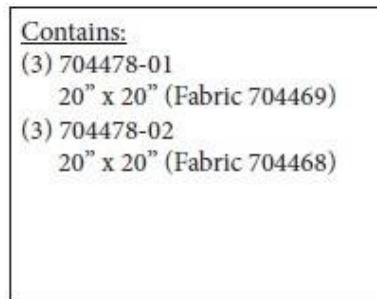

Pillow Kit #: 704478

Contains:

- (3) 704478-01
  20" x 20" (Fabric 704469)
- (3) 704478-02
  20" x 20" (Fabric 704468)