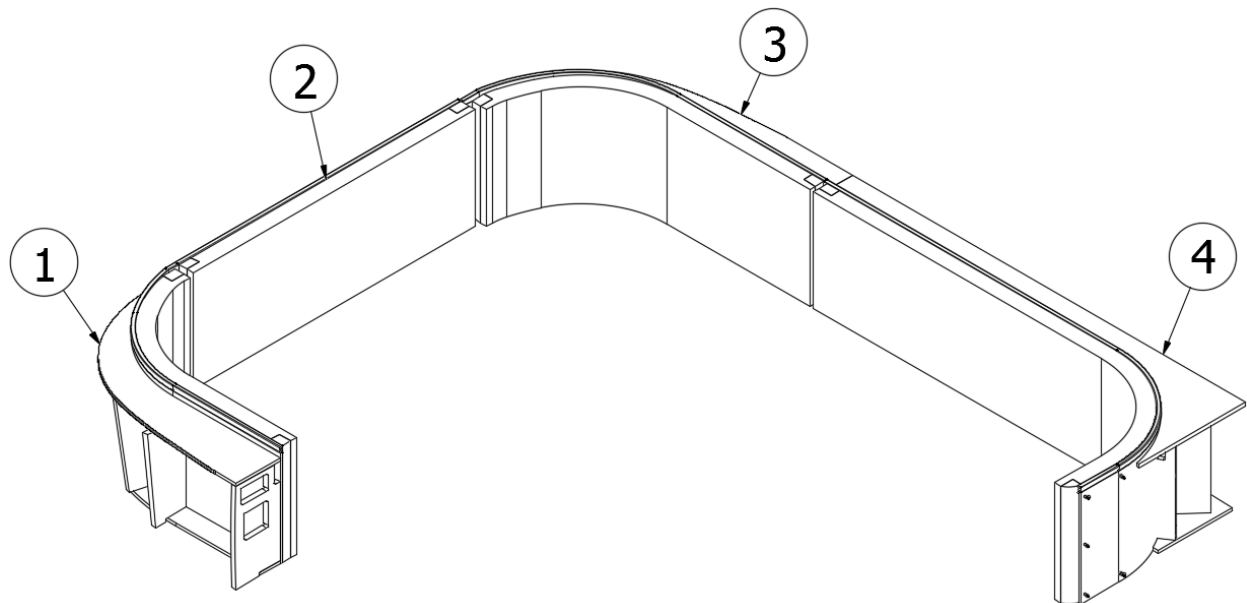

2020 GLOBETROTTER FURNITURE, LOUNGE

Seat Backs, 25FB, 27FB

112588

Seat Back Install

1. 968708	Sub assembly, CS radius seat back
2. 968743	Sub assembly, Rear seat back
3. 968709	Sub assembly, RS radius seat back
4. 968711	Sub assembly, Mid radius seat back