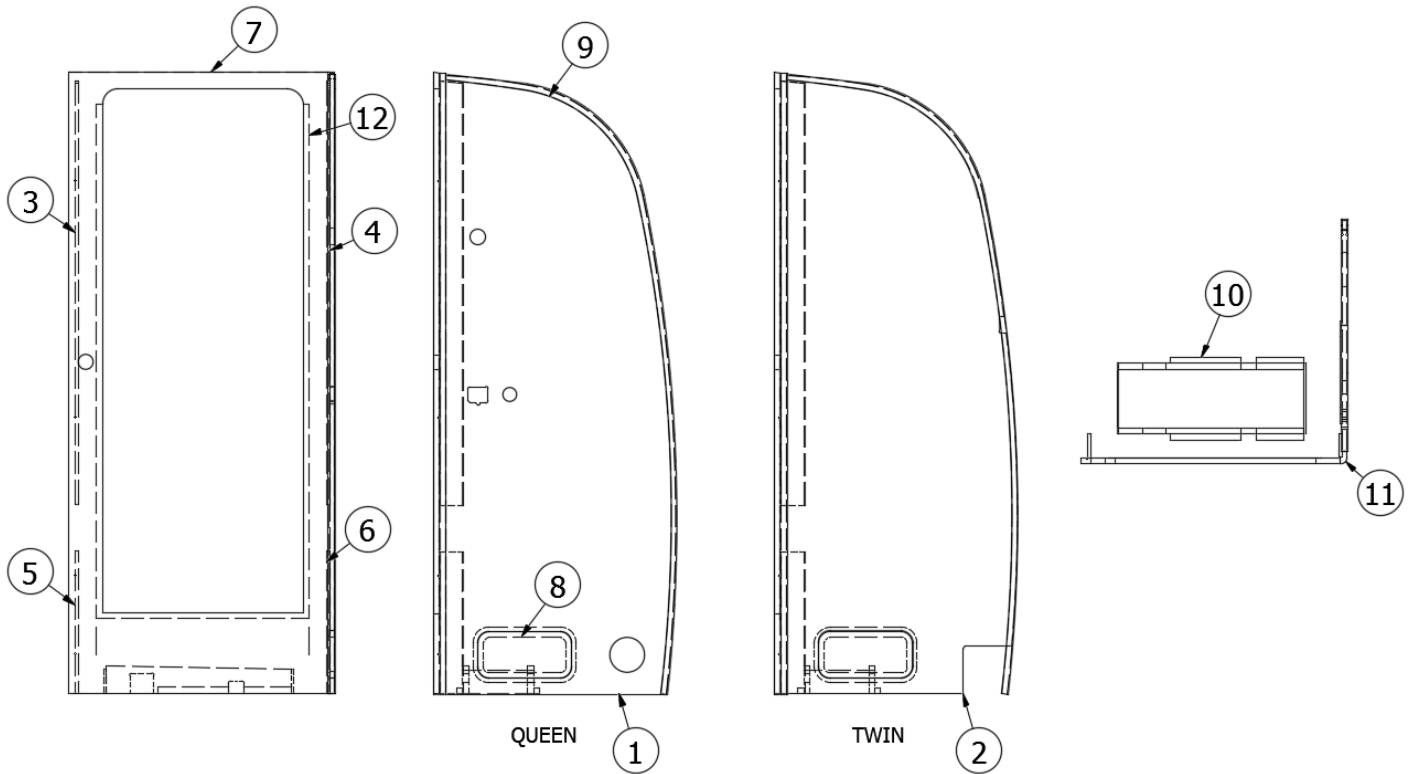

2020 GLOBETROTTER FURNITURE, LAVATORY

Shower Compartment, 25FB, 27FB

968728
968728-01

Shower Compartment, Queen
Shower Compartment, Twin

1. 968728&000112BC	Panel, 29.25 x 78.52, Queen
2. 968728&010212BC	Panel, 29.25 x 78.52, Twin
3. 968728&000312CC	Panel, 3 x 53.79
4. 968728&000412CC	Panel, 3 x 53.79
5. 968728&000512CC	Panel, 3 x 18
6. 968728&000612CC	Panel, 3 x 18
7. 968728&000718BC	Panel, 32.5 x 78.81
8. 968728&000818BC	Panel, 11.94 x 5.94
9. 203138-08	Extrusion-Wall - Plas Chestnut Brown, Dark Walnut
203138-07	Wall Extrusion - Plastic Holiday White, Natural Elm
10. 961916-01	Shower stand
11. 968728&0013T06A	Corner trim, 90°, 1" radius
801706-0040	Corner Trim 90 Deg Rad Blk Walnut
801706-0041	Corner Trim 90deg 1" Rad Nat Elm
203081-02	Shower stall, 2 piece fiberglass, White
703989-01	Shower door, Brushed Nickel
203996	T-Molding Flexible Chestnut Brown 13/16, Dark Walnut
203985	Molding-T Flexible 13/16" Hol White, Natural Elm
365429-02	Edgebanding 15/16: Blk Walnut
365426-02	Edgebanding-15/16" Natl Elm