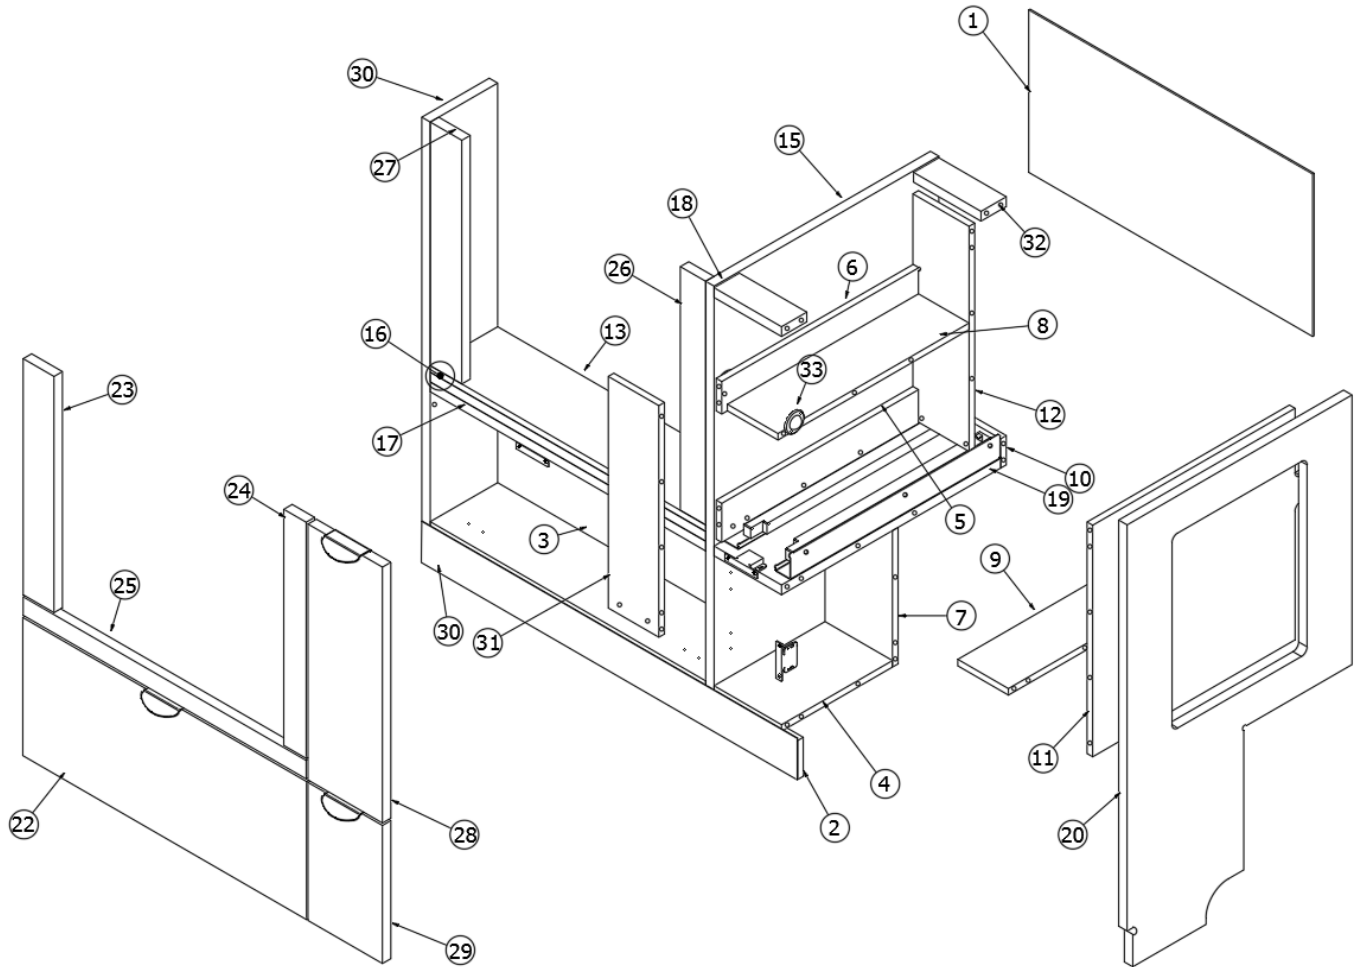

2020 GLOBETROTTER FURNITURE, GALLEY

Galley, Oven Cabinet, 25FB

Parts Listed on Next Page

2020 GLOBETROTTER FURNITURE, GALLEY

Galley, Oven Cabinet, 25FB

968907-01 Cabinet Base Assembly, Oven 25FBGLO

1.	968907&010103CE	Panel, 12.50 X 25.25
2.	968907&010412CC	Panel, 3.00 X 32.69
3.	968907&010618CC	Panel, 6.00 X 24.50
4.	968907&010818CC	Panel, 6.00 x 9.88
5.	968907&010912CC	Pre Laminate, .50 X 17.50 X 3.00
6.	968907&011012CC	Pre Laminate, .50 X 20.00 X 2.50
7.	968907&011112CC	Panel, 6.00 X 10.50
8.	968907&011212CC	Panel, 4.50 X 17.00
9.	968907&011312CC	Panel, 5.00 X 17.00
10.	968907&011412CC	Panel, 6.00 X 2.25
11.	968907&011512CC	Panel, 17.82 X 20.00
12.	968907&011612CC	Panel, 5.50 X 17.32
13.	968907&011712FC	Panel, 6.00 X 24.50
14.	968907&012318CC	Panel, 16.88 X 25.25
15.	968907&012418CC	Panel, 20.00 X 34.25
16.	968907&012518CC	Panel, 2.25 X 24.50
17.	968907&012618CC	Panel, 2.25 X 24.50
18.	968907&012718CC	Panel, 6.00 X 2.25
19.	968907&012818CC	Panel, 6.00 X 19.5
20.	968907&012918CC	Pre Laminate,.75 X 20.00 X 34.25
21.	968907&013018FC	Pre Laminate,.75 X 6.00 X 34.25
22.	968907&013218FC	Pre Laminate, 25.25 X 10.38
23.	968907&013318FC	Panel, 18.17 X 2.74
24.	968907&013418FC	Panel, 18.17 X 1.99
25.	968907&013518FC	Panel, 1.42 X 25.17
26.	968907&013718FC	Panel, 18.75 X 2.25
27.	968907&013818FC	Panel, 18.75 X 2.81
28.	968907&013918FC	Panel, 6.63 X 19.69
29.	968907&014018FC	Panel, 6.63 X 10.63
30.	116027	Toe Kick, Aluminum Galley
31.	968907&015012CC	Panel, 4.5 X 17.82
32.	968907&015118CC	Panel, 6.00 X 2.25
33.	382639	Mount Ball Transfer, Recessed Flange
	365429-02	Edgebanding 15/16: Blk Walnut, Dark Walnut
	365427-02	Edgebanding-15/16" Citadel, Natural Elm
	365429-01	Edgebanding 5/8 Blk Walnut, Dark Walnut
	365427-01	Edgebanding 5/8" Citadel, Natural Elm
	382521	Handle-Tab Pull Pol Chrome W/Screws Glo
	381228-01	Catch Grabber Door 3 Lb.
	381228-02	Catch Grabber Door 5 Lb.
	382203-06	Clips Front Fixing (Right/Left)
	382203-04	Drawer Slide 18"
	381607-11	Hinge-Self Close Overlay
	381607-12	Baseplate-Grass
	381607-16	Clip-Steel Grass Hinge