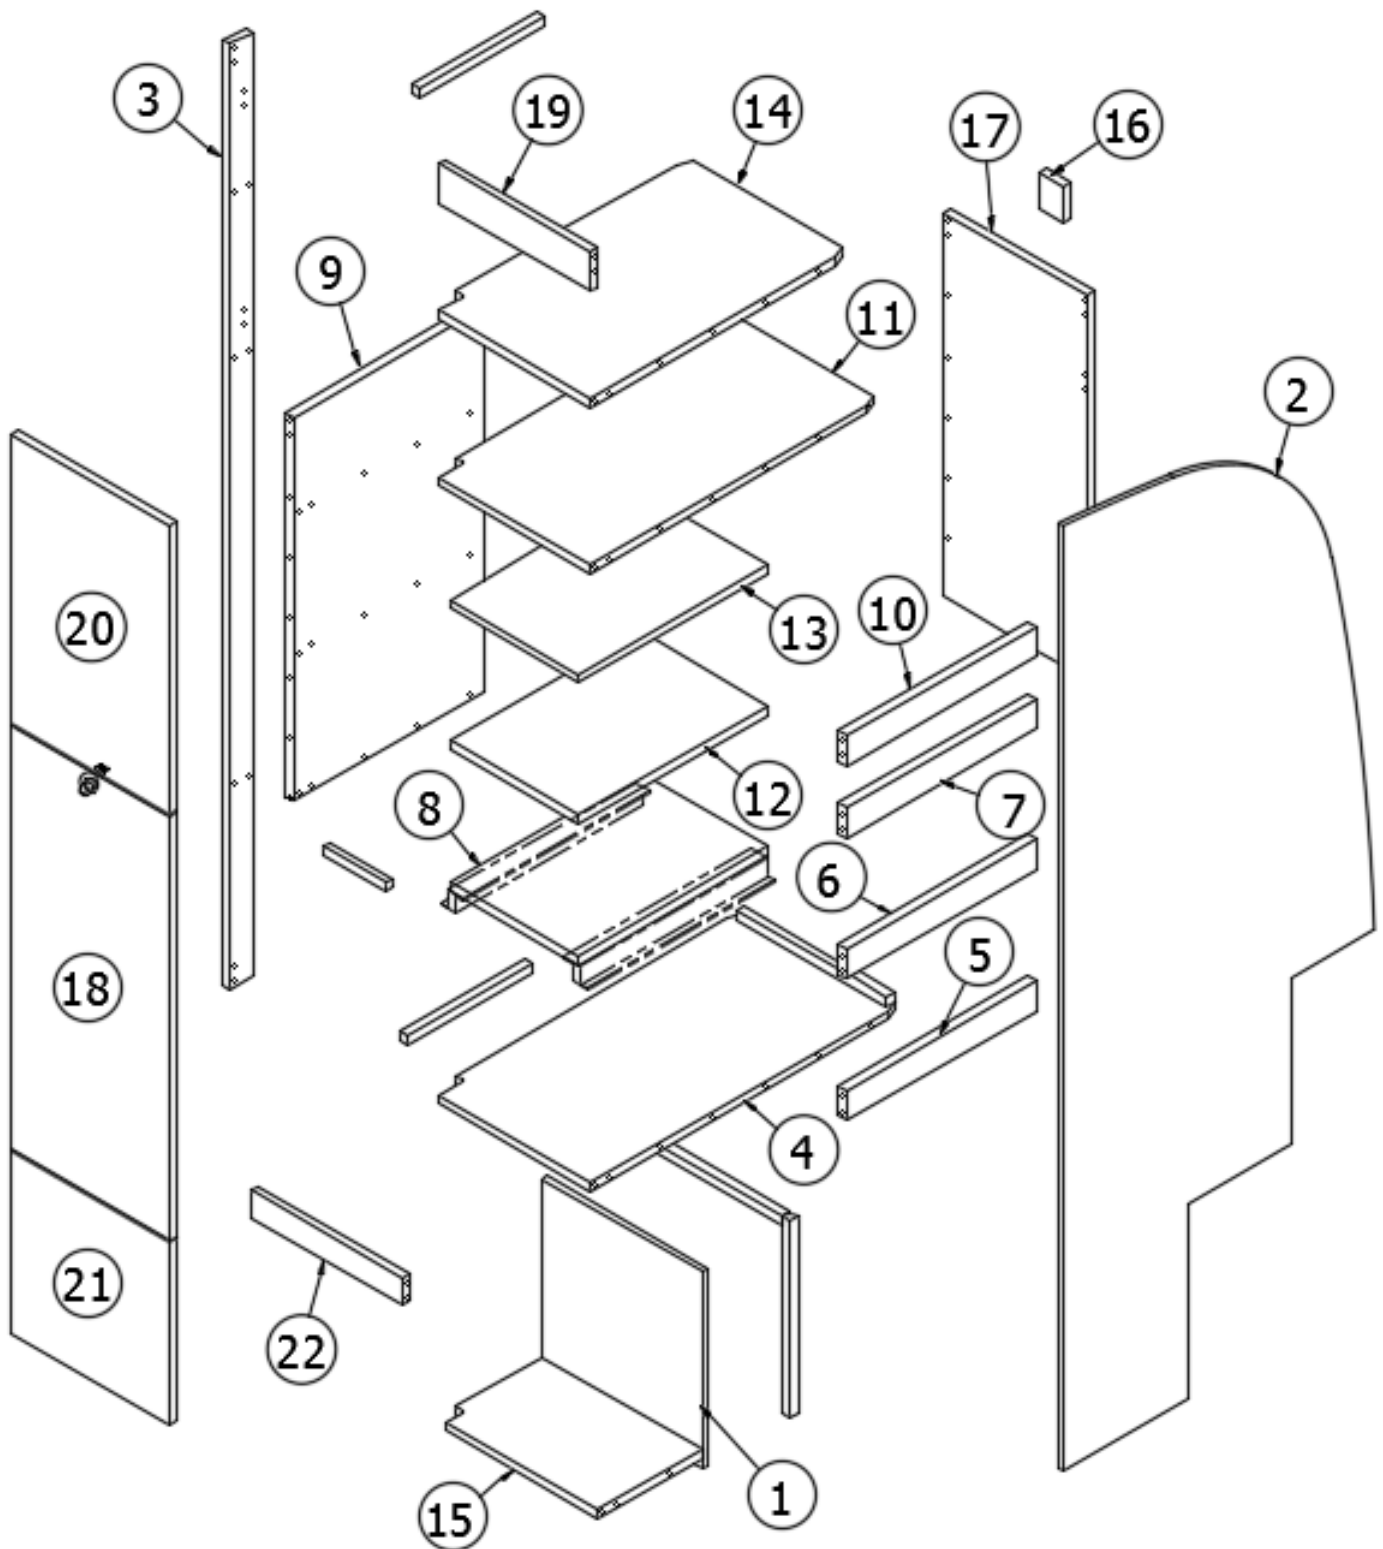

2020 GLOBETROTTER FURNITURE, GALLEY

Pantry, without Microwave, 27FB

Parts Listed on Next Page