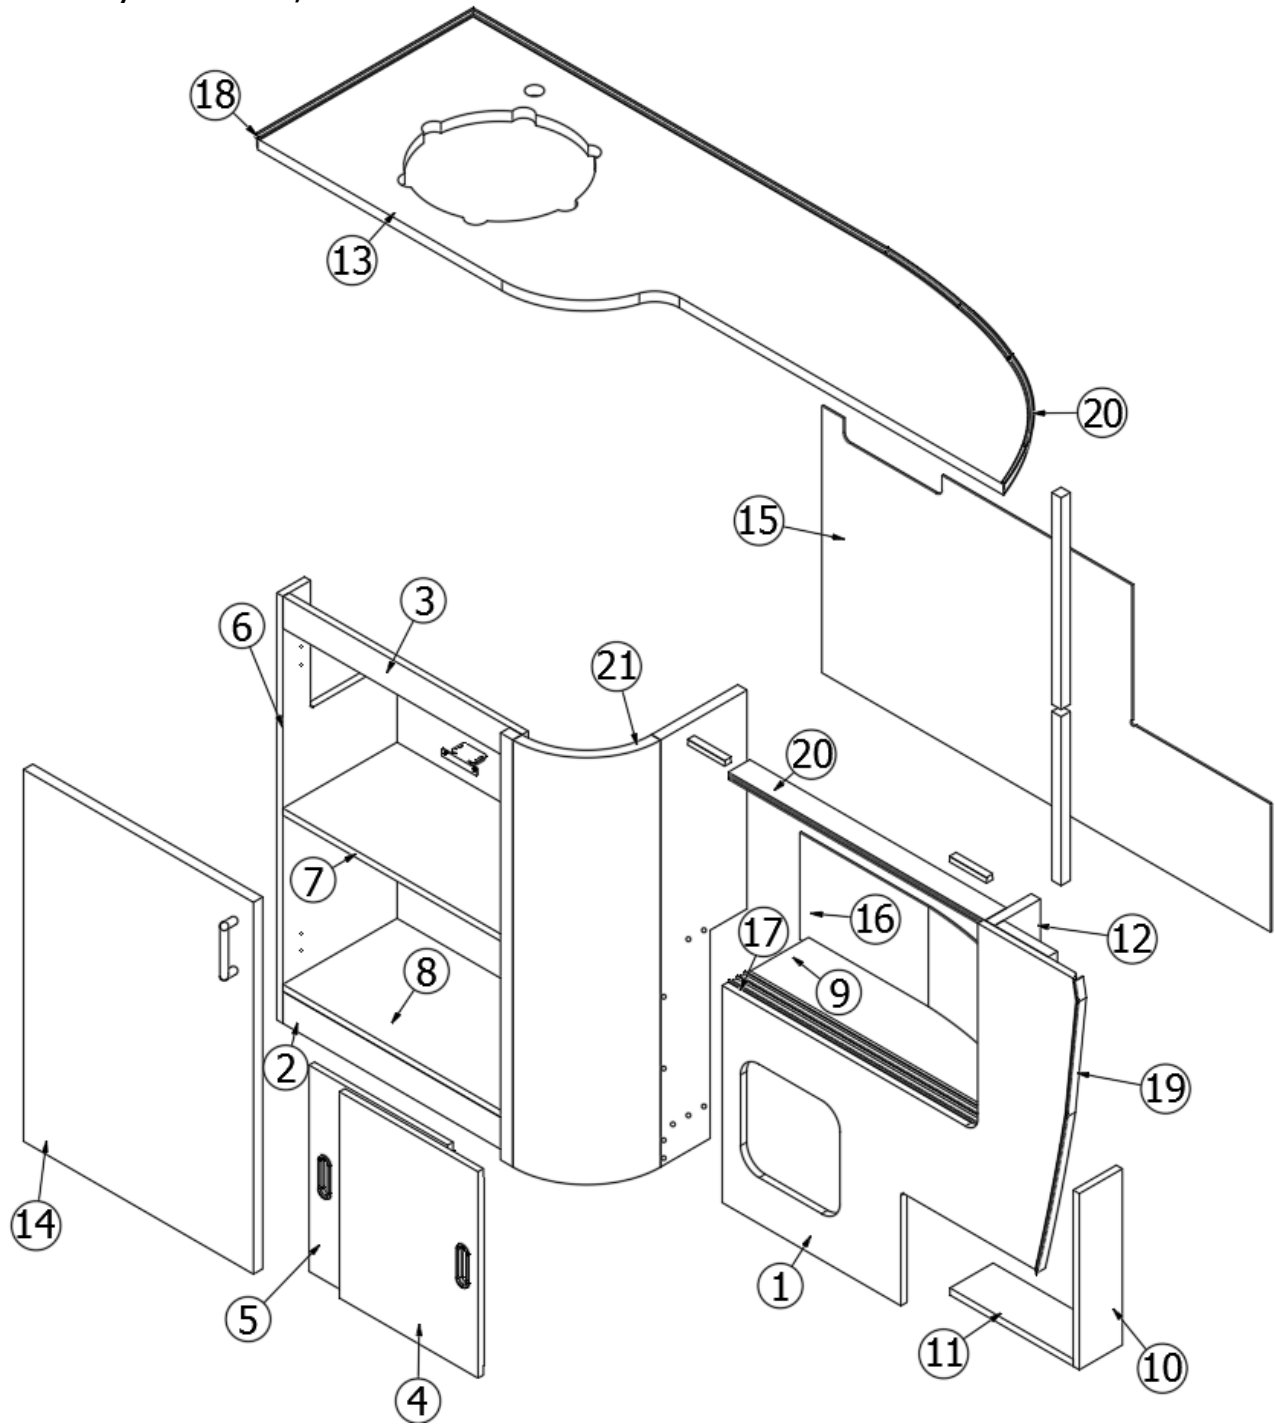

2020 GLOBETROTTER FURNITURE, LAVATORY

Lavatory Cabinet, 23FB

Parts Listed on Next Page