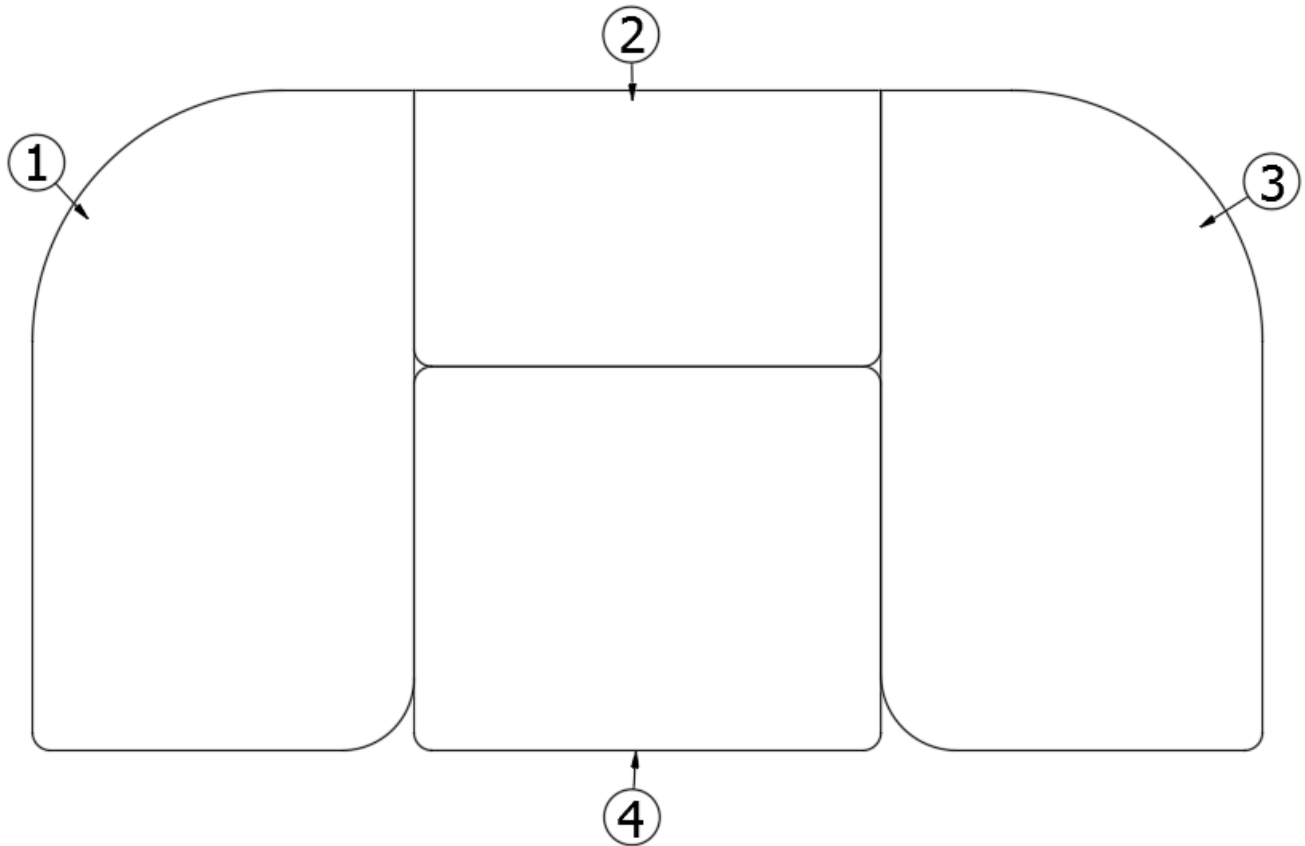

2020 GLOBETROTTER UPHOLSTERY, FOAM

Dinette Cushions, 23FB

704589-1CC	Kit-Seating Vinyl Complete-Copenhagen Cream
704589-BB	Kit-Foam/Vinyl Barcelona Blue
704589-DS	Kit-Foam/Vinyl Dublin Slate
704589-LG	Kit-Foam/Vinyl London Grey

1.	704589-x-01	Forward Dinette Cushion
2.	704589-x-02	Middle Dinette Cushion
3.	704589-x-03	Rear Dinette Cushion
4.	704589-x-04	Dinette Seat Filler

*Substitute "LG", "BB", "1CC", or "DS" for "X" when ordering Ultraleather