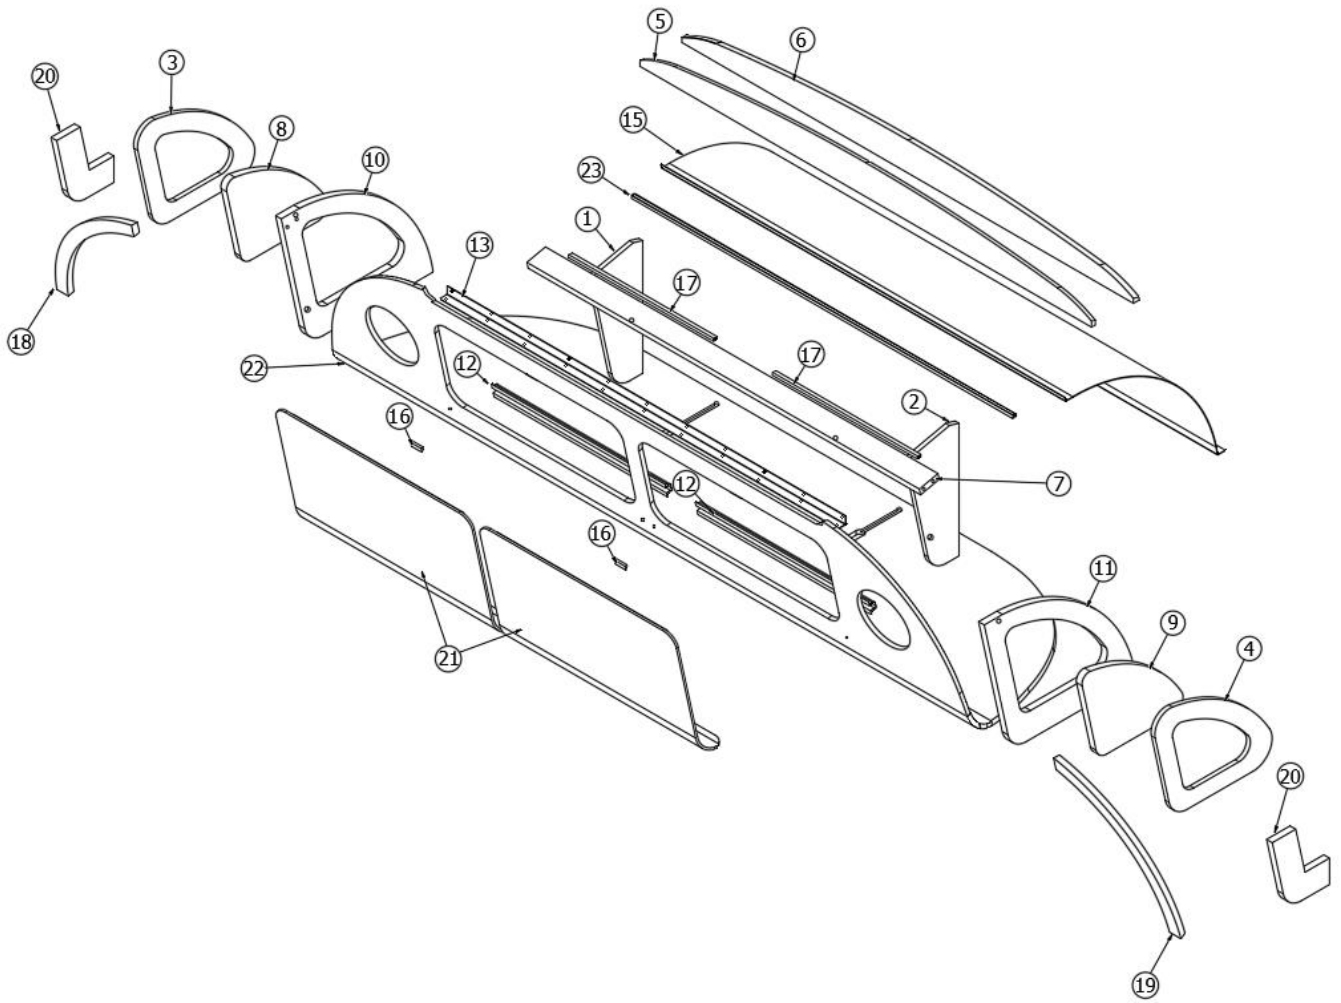

2020 GLOBETROTTER FURNITURE, BEDROOM

Roof Locker, Front Endliner, 23FB

Parts Listed on Next Page