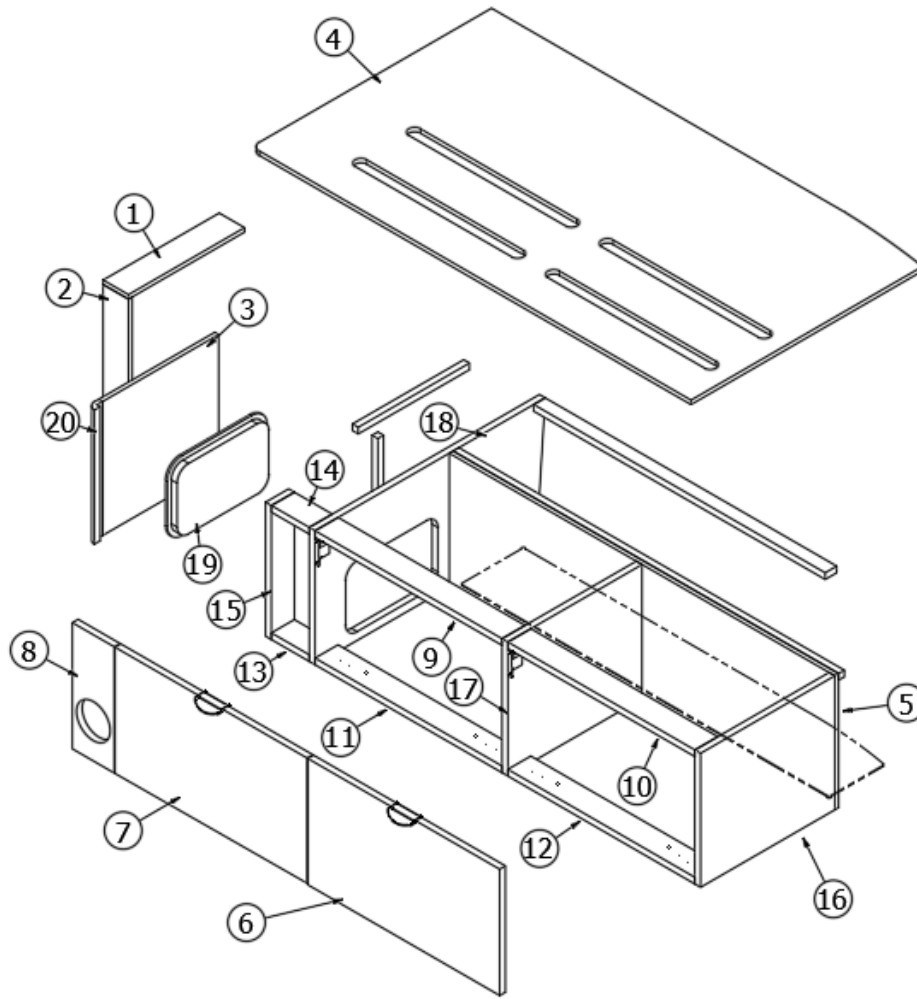

2020 GLOBETROTTER FURNITURE, BEDROOM

Bed, Twin RS, 23FB

Parts Listed on Next Page