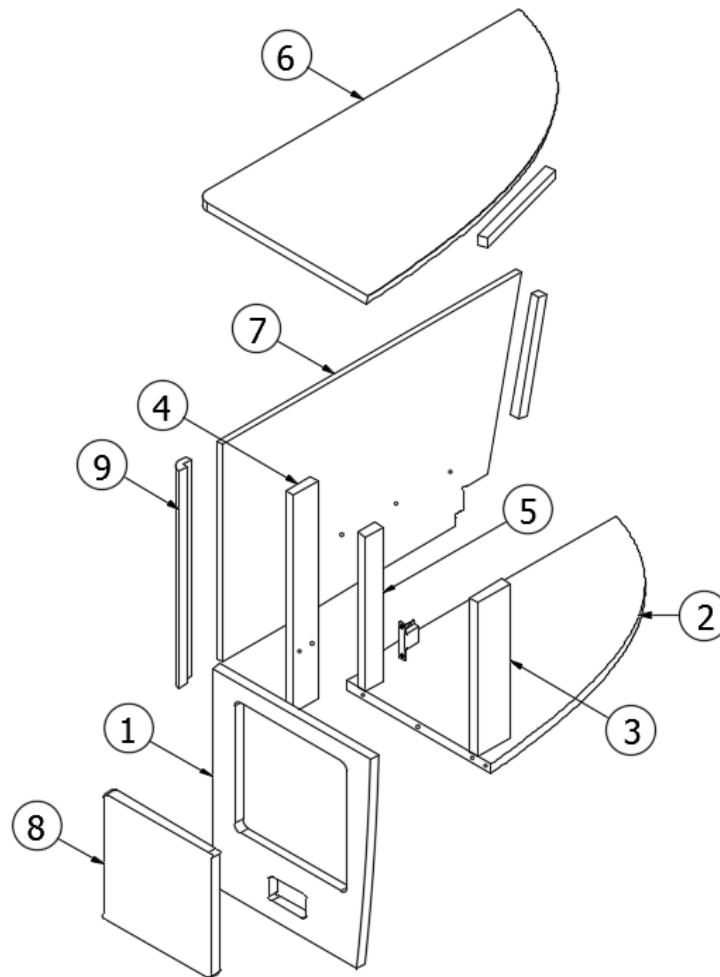

2020 GLOBETROTTER FURNITURE, BEDROOM

Nightstand, RH, 27FB

968727

RH Nightstand

1. 968727&000118BC	Panel, 14.69 x 17.38
2. 968727&000218CC	Panel, 14.13 x 25.7
3. 968727&000318CC	Panel, 3 x 12.38
4. 968727&000418CC	Panel, 2.25 x 17.38
5. 968727&000518CC	Panel, 1.63 x 12.38
6. 968727&000618BC	Panel, 16.01 x 30
7. 968727&000712BC	Panel, 27.74 x 17.38
8. 968727&000818BC	Panel, 10 x 10.07
9. 968727&0009T06A	Corner trim, 90°, 1 radius
801706-0040	Corner Trim 90 Deg Rad Blk Walnut
801706-0041	Corner Trim 90deg 1" Rad Nat Elm
382522	Pull, New Haven
381607-11	Hinge, Self-close
381228-02	Catch, Grabber door, (5lb Pull)
365429-02	Edgebanding 15/16: Blk Walnut
365426-02	Edgebanding-15/16" Natl Elm