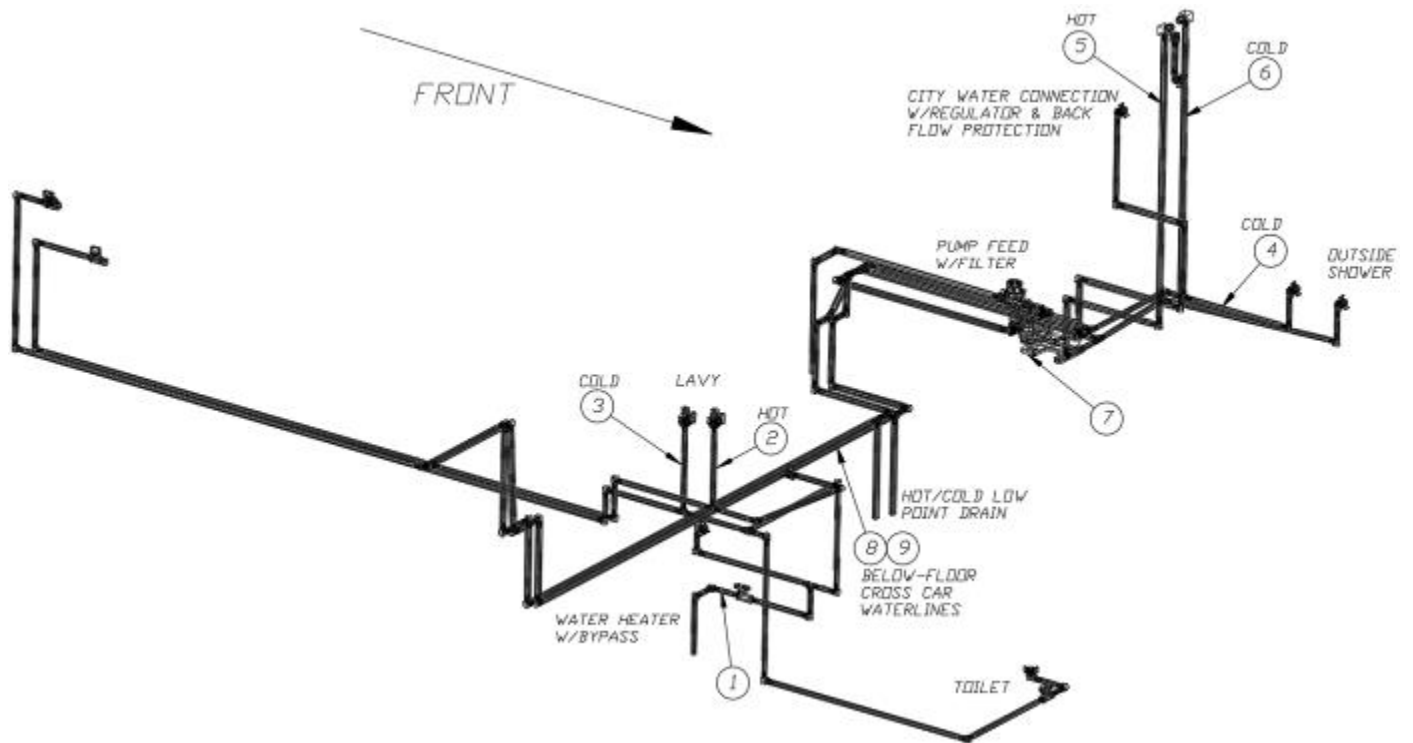

2020 GLOBETROTTER PLUMBING, FRESH WATER

Fresh Water Lines, 27FB

943670-101

Fresh Water Layout

1. 943670-01	Water heater by-pass
2. 943670-02	CS hot
3. 943670-03	CS cold
4. 943670-04	RS cold
5. 943670-05	RS hot
6. 943670-06	Shower control valve
7. 943670-07	Water pump connect
8. 943617-01	Crossover line, Cold
9. 943617-08	Crossover line, Hot