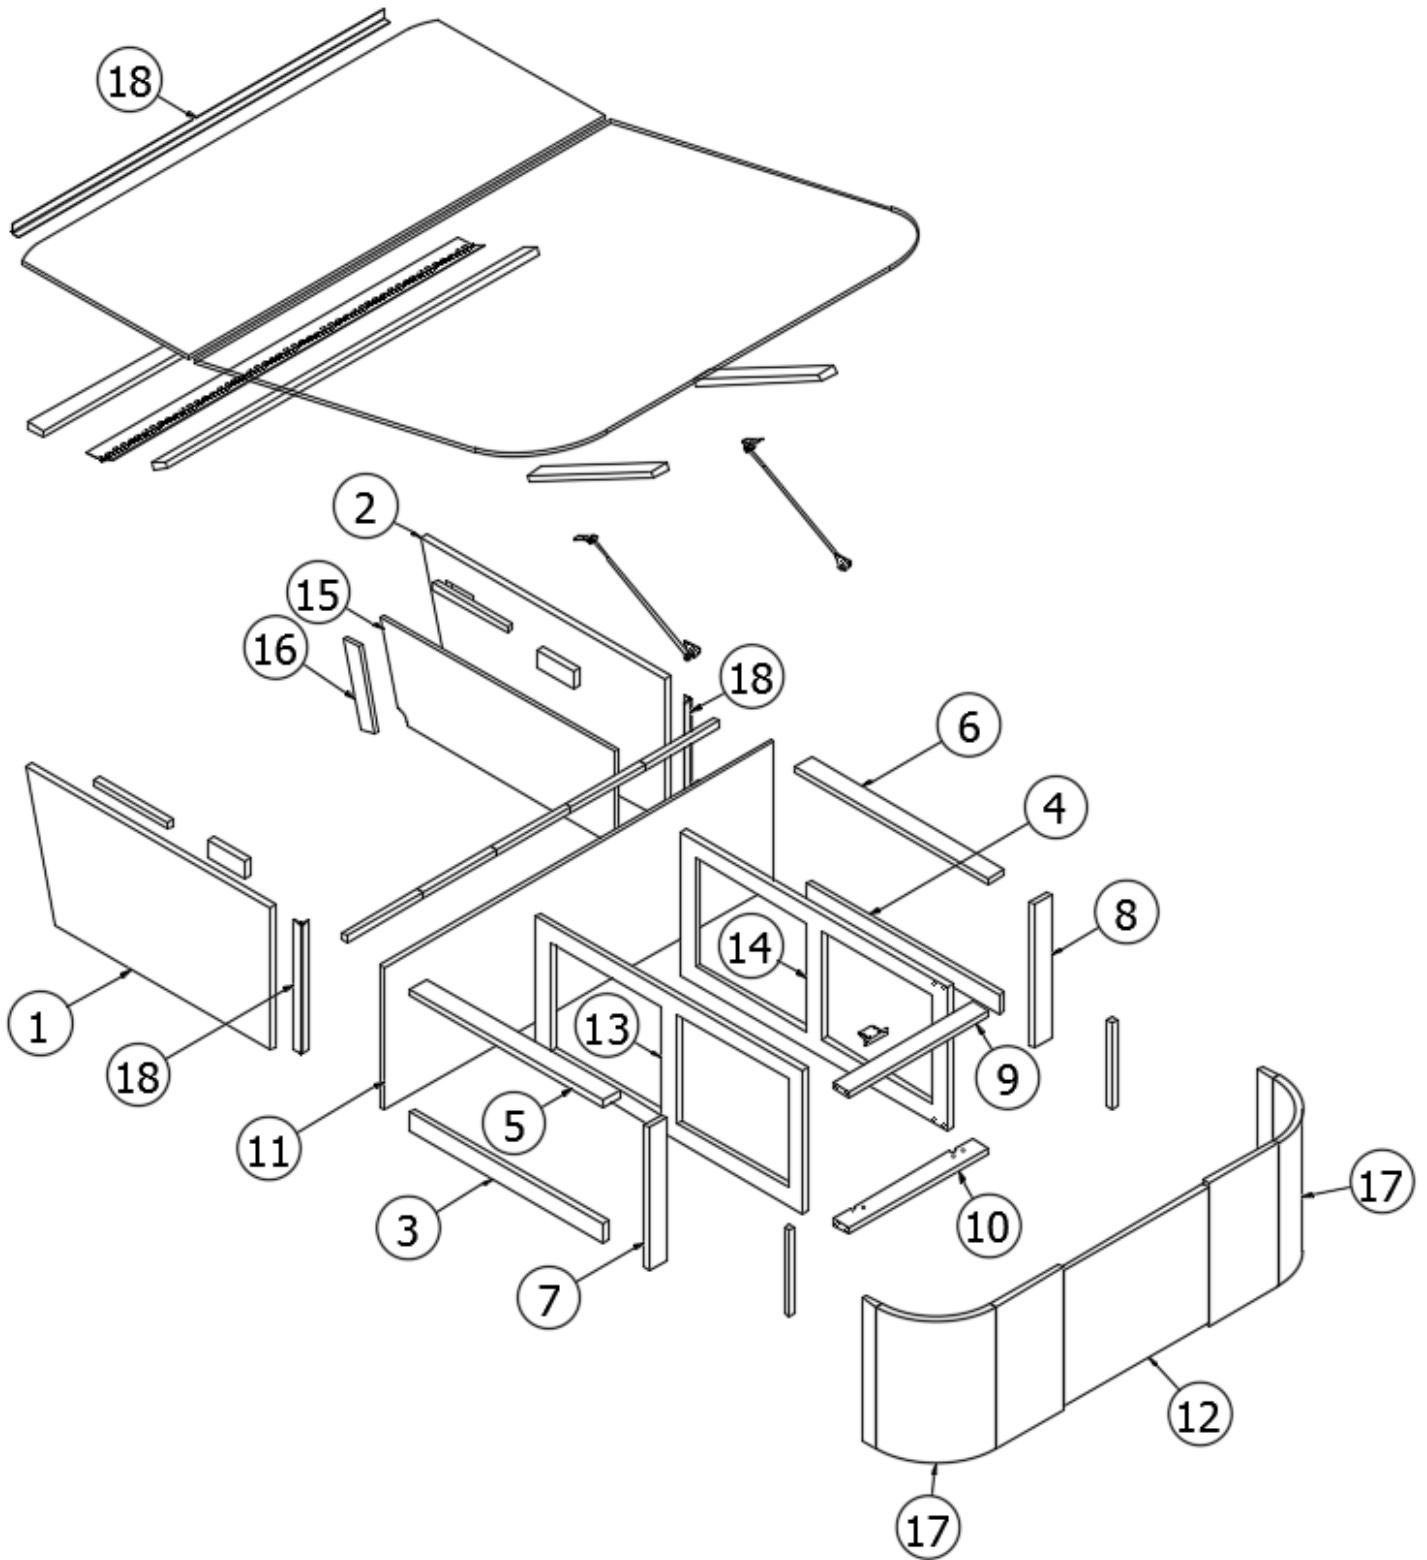

2020 GLOBETROTTER FURNITURE, BEDROOM

Bed, Queen, 27FB

Parts Listed on Next Page

2020 GLOBETROTTER FURNITURE, BEDROOM

Bed, Queen, 27FB

968762

Bed

1. 968762&000118BC	Panel, 32.75 x 16.63
2. 968762&000218BC	Panel, 32.75 x 16.63
3. 968762&000318BC	Panel, 26 x 2.25
4. 968762&000418BC	Panel, 26 x 2.25
5. 968762&000518CC	Panel, 26 x 2.25
6. 968762&000618CC	Panel, 26 x 2.25
7. 968762&000718BC	Panel, 16.63 x 2.25
8. 968762&000818BC	Panel, 16.63 x 2.25
9. 968762&000918CC	Panel, 2.25 x 18.75
10. 968762&001018CC	Panel, 2.25 x 18.75
11. 968762&001112CC	Panel, 52.5 x 16.63
12. 968762&001918BC	Panel, 19.38 x 15.75
13. 968762&002118CC	Panel, 36 x 16.63
14. 968762&002218CC	Panel, 36 x 16.63
15. 968762&002512CC	Panel, 31.44 x 11
16. 968762&002712CC	Panel, 9.75 x 2
17. 968763	Sub assembly, Bed corner
18. 114812	Aluminum angle, 1 x 1
382522	Pull, New Haven
381607-11	Hinge, Self-close
381228-02	Catch, Grabber door, (5lb Pull)
381067-09	Gas spring, 90 LBS
365429-02	Edgebanding 15/16: Blk Walnut
365426-02	Edgebanding-15/16" Natl Elm
365340-01	Edgebanding- .63" Frosty White
380203-01	Piano hinge
201016	Drawer, 16 x 22
203667	Storage bin, 23 x 16.75 x 12.38
704497	Mattress, Tuft and Needle
968707	Headboard Assembly
112671-17	Vinyl- Compartment Liner