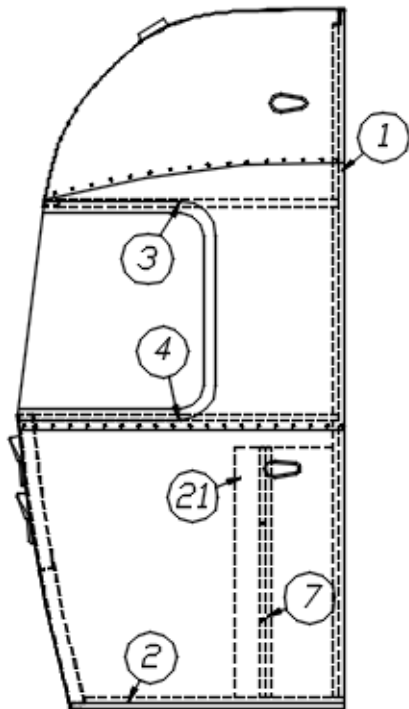

2020 GLOBETROTTER EXTERIOR SHELL

Aft End, 23 FB

1.	114994	Weldment Zero Bow "NB"
2.	104463	Bow Floor, Narrow Body Trl
3.	115480	Bow-Upper Window NB
4.	104343	Bow-Lower Window-Narrow Body Trl
5.	114505-01	Support Lower End Shell LH
6.	114505-02	Support Lower End RH
7.	114888	Segment-Center Left ""Bright"" RS Rear
8.	114889	Segment-Center Right ""Bright"" CS Rear
9.	114892	Segment #25 Narrow Bright
10.	114890	Segment-#26 ""Bright"
11.	114891	Segment-#27 ""Bright"
12.	114894	Segment-#28 ""Bright"
13.	114895	Segment-#29 ""Bright"
14.	116049	Exterior Plate - Rear End Shell-No Door-Lower
15.	512928	Light-Clearance W/Curved Bezel#L14-0103r
16.	382389	Gasket-Clearance Light
17.	115699	Plate-Backer End Shell
18.	952929-01	Taillight Assy-RS FC
19.	952929-02	Taillight Assy- CS FC
20.	115074	Bracket-Center Taillight Int
21.	115073-01	Bracket-R.S. Taillight Int
22.	115073-02	Bracket-C.S. Taillight Int
23.	372218-01	Window-21"" X 28"" Egress
24.	101315-01	Brace-LH Vert. Rear Sect. 29"
25.	101315-02	Brace-RH Vert. Rear Sect. 29"
26.	512860	Light-Clearance Red
27.	512409	Holder-License Plate Led Blk, Plastic
28.	116045	Backer, License Plate
29.	116046	Exterior Z-Rib - 20.00"
30.	114813-01	Angle-1.00 X 1.25 X 1.50
31.	116042	Exterior Plate, Rear End Shell, Offset Window
32.	365392	Gasket-Backup Camera
33.	512946-01	Observation System-Digital Wireless Kit
34.	382225	Grommet-Black .5 OD X .26"TK #DGB-4
35.	382079	Grommet-Expandable 1 1/4OD 5/32"-1/2" ID
36.	510446	Reflector, Stick On-Red W/Chrome Edge
37.	116038	Z Bar- Horizontal Frame 43.50"

2020 GLOBETROTTER EXTERIOR SHELL

Aft End, 25 FB, 27FB

Parts Listed on Next Page