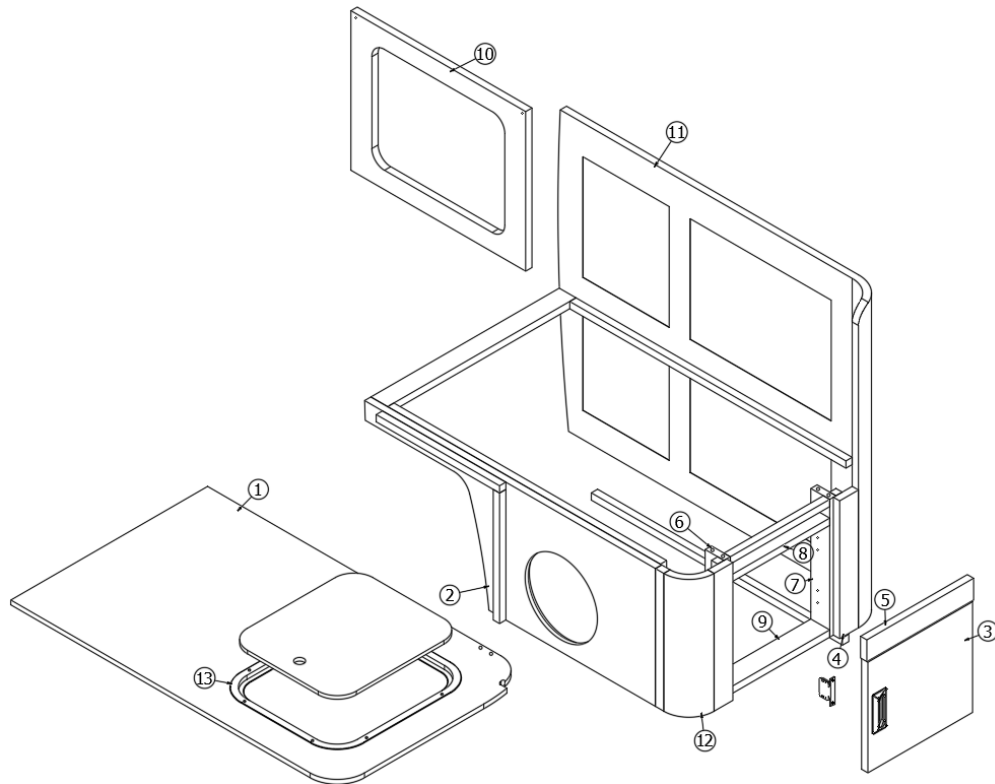

2020 GLOBETROTTER FURNITURE, LOUNGE

Dinette Seat, Rear, 23FB

968973 Ass'y - Rear Dinette Seat

1.	968973&000112BC	Pre Laminate- 0.50 X 23.50 X 38.99
2.	968973&000218BC	Pre Laminate- 0.75 X 14.25 X 34.74
3.	968973&000318BC	Pre Laminate- 0.75 X 12.50 X 11.44
4.	968973&000418BC	Pre Laminate-2.25 X 14.25
5.	968973&000518BC	Pre Laminate-12.75 X 2.25
6.	968973&000618CC	Pre Laminate-2.25 X 14.25
7.	968973&000718CC	Pre Laminate-2.25 X 14.25
8.	968973&000818CC	Pre Laminate- 0.75 X 2.25 X 11.88
9.	968973&000918CC	Pre Laminate- 0.75 X 2.25 X 11.88
10.	968973&001018CE	Pre Laminate- 0.75 X 20.87 X 16.50
11.	802388-0040	Wall-Rear Din Rad Black Walnut
	802388-0041	Wall-Rear Din Rad natural Elm
12.	968970	Sub Ass'y - "U" Dinette Seat Rear
13.	115812	Trim Ring-Dinette Seat 22FB SP
	365429-01	Edgebanding 5/8 Blk Walnut
	365426-01	Edbanding-5/8 Natl Elm
	365429-02	Edgebanding 15/16: Blk Walnut
	365426-02	Edgebanding-15/16" Natl Elm
	203996	T-Molding Flexible Chestnut Brown 13/16, Dark Walnut
	203440	T Molding-Black Embossed .8125", Natural Elm
	381228-02	Catch Grabber, 3lb
	381607-11	Hinge-Self Close Overlay 110D
	381607-12	Baseplate-Grass 9.5x37/32
	381607-16	Clip-Steel Grass Hinge#F072135751517
	381775	Drawer Pull-Flush Satin #UT-105/S