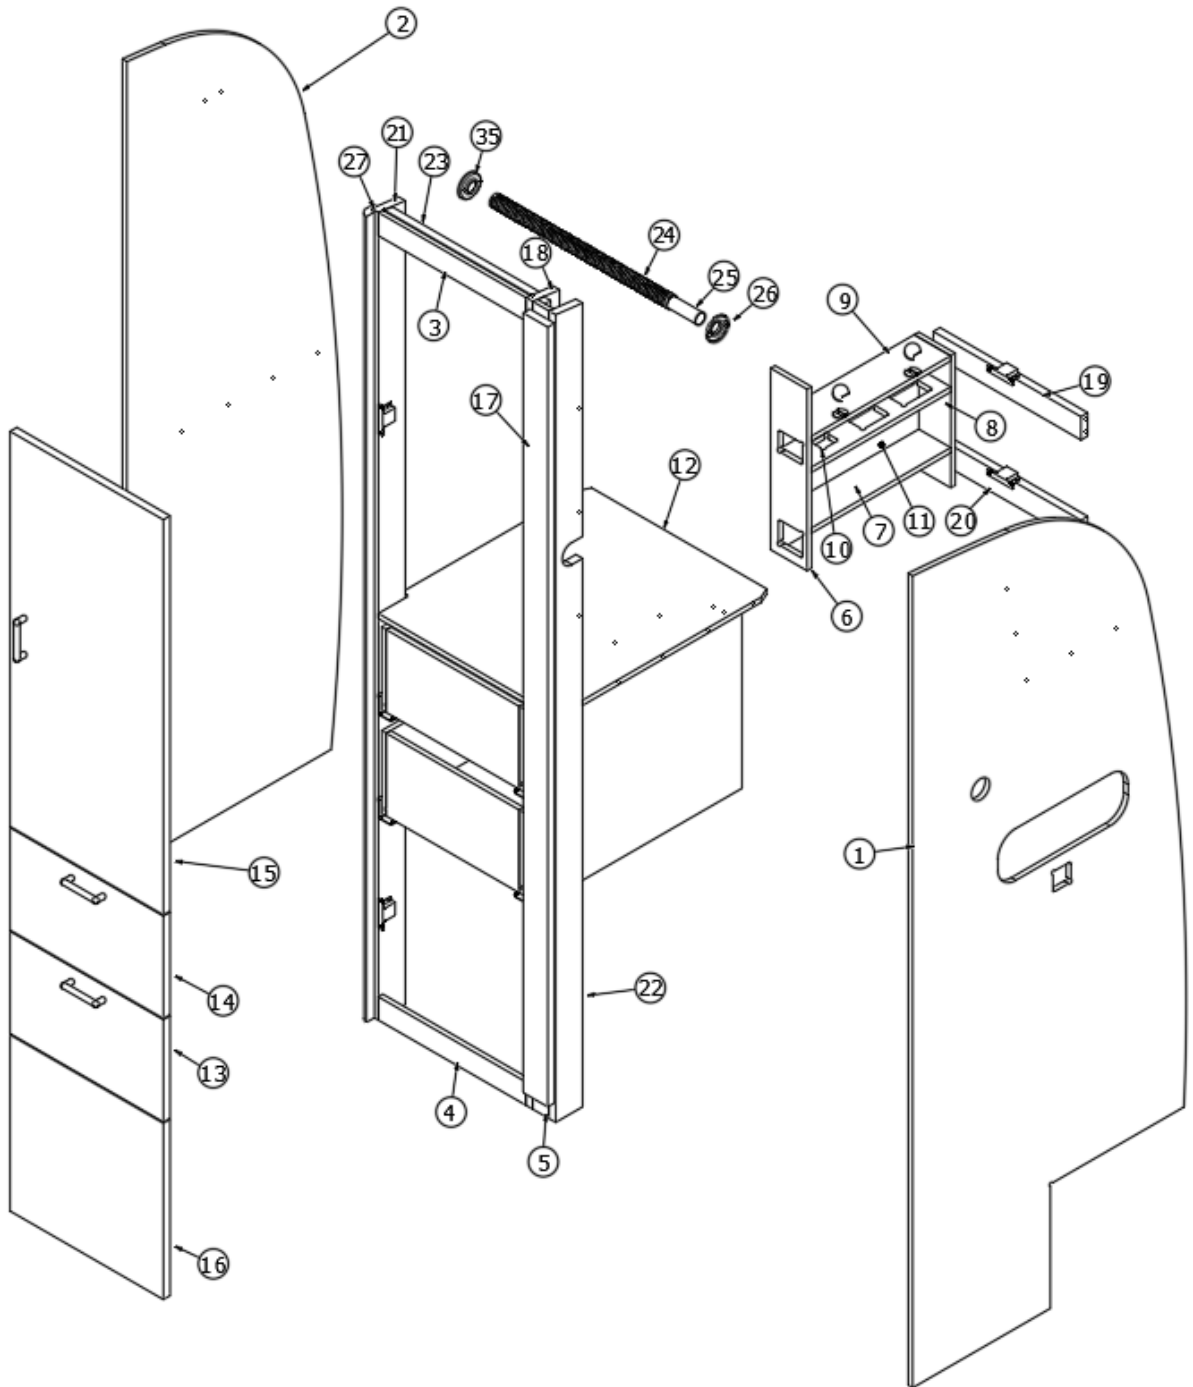

2020 GLOBETROTTER FURNITURE, BEDROOM

Wardrobe, RS Bedroom 23FB

969010 Assembly - Rs Wardrobe

1.	969010&000112BC	Pre Laminate-48.89 x 96.00
2.	969010&000212BC	Pre Laminate-11.81 X 2.25
3.	969010&000312BC	Pre Laminate-24.64 x 77.69
4.	969010&000412CC	Panel, 24.13 X 19.75
5.	969010&000512CC	Panel, 24.75 X 19.25
6.	969010&000612CC	Panel, 4.50 X 14.00
7.	969010&000712CC	Panel, 2.25 X 11.81
8.	969010&000812CC	Pre Laminate- 0.50 X 11.81 X 3.50
9.	969010&000918BC	Pre Laminate-12.44 X 1.49
10.	969010&001018BC	Panel, 12.44 X 60.37
11.	969010&001118BC	Panel, 12.44 X 15.08
12.	969010&001218BC	Pre Laminate-3.50 X 76.99
13.	969010&001318CC	Pre Laminate-3.50 X 77.63
14.	969010&001418CC	Pre Laminate-3.50 X 11.81
15.	104821	Aluminum Angle
16.	200975-04	Conduit, Flexible
17.	380045	Tubing Elec Metallic
18.	969011	Sub Assembly-RS Wardrobe
	203138-05	Extrusion, Plastic 1/2" Wall
	365429-01	Edgebanding 5/8 Blk Walnut
	365426-01	Edbanding-5/8 Natl Elm
	365429-02	Edgebanding 15/16: Blk Walnut
	365426-02	Edgebanding-15/16" Natl Elm
	382522	Pull W/Screws - New Haven M516
	381228	Black Catch Grabber 10 lb
	381607-11	Hinge-Self Close Overlay 110D
	381607-12	Baseplate-Grass 9.5X37/32
	381607-16	Clip-Steel Grass Hinge
	701538-01	Carpet-Econoline w/PSA Backing

2020 GLOBETROTTER FURNITURE, BEDROOM

Wardrobe, CS Bedroom 23FB

Parts Listed on Next Page