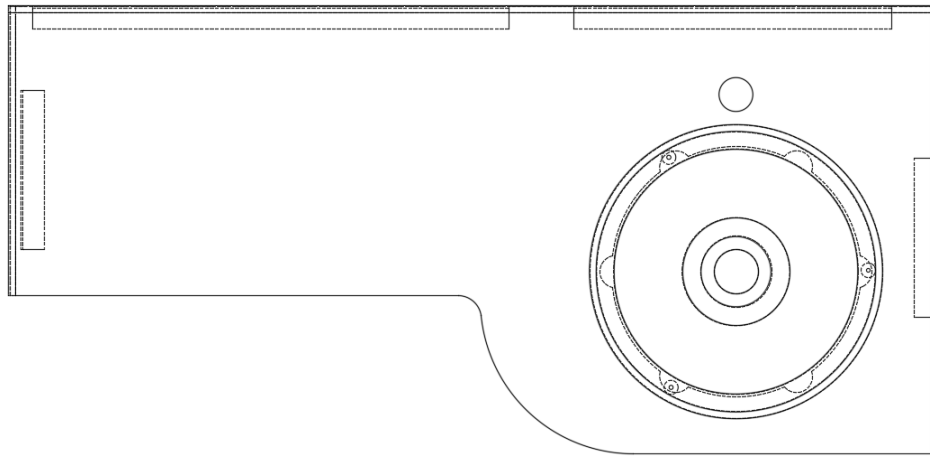

2020 GLOBETROTTER FURNITURE, LAVATORY

Lavatory Top, 27FB

966885-41	Lavatory top, Natural Elm
966885-40	Lavatory top, Dark Walnut
602550	Lavy faucet, Single hole, Chrome, Grohe
601804-01	Lavy sink, 12" round, Stainless Steel
115064	Trim, Aluminum counter top