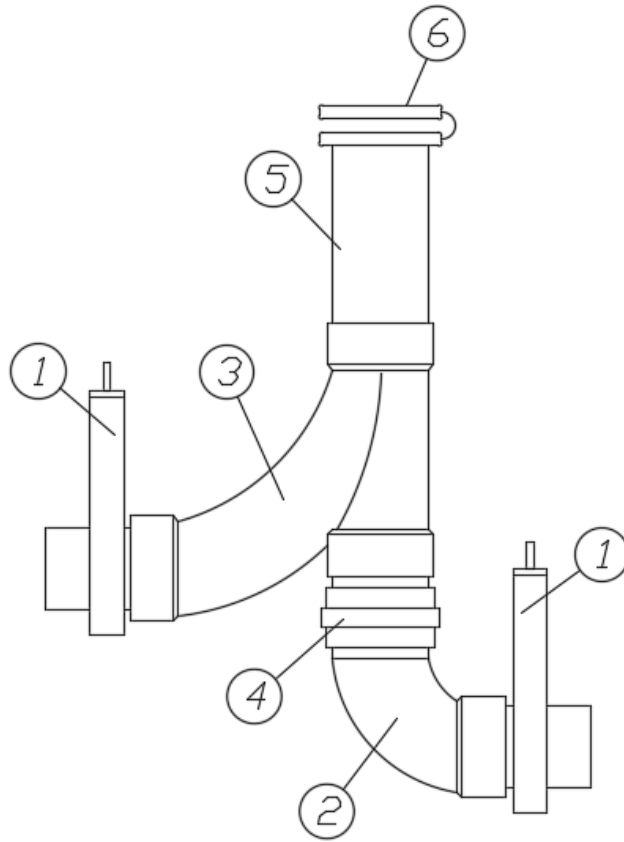

2020 GLOBETROTTER PLUMBING, DRAIN

Dump Valve, 25FB, 27FB

110191

Dump Valve Assembly

1. 601607-11	Valve assembly, 3" spigot x 3" spigot
2. 600820	Single socket, 3", 90°
3. 600187	Wye, 3" combination & 1/8" bend
4. 600289	Calder coupler, 3"
5. 601160-04	ABS pipe, 3"
6. 601607-07	Termination cap
601850-04	Grey tank, 37 gallon, 25FB, 27FB
601848-12	Black tank, 39 gallon, 25FB, 27FB
601626	Pan, Waste tanks