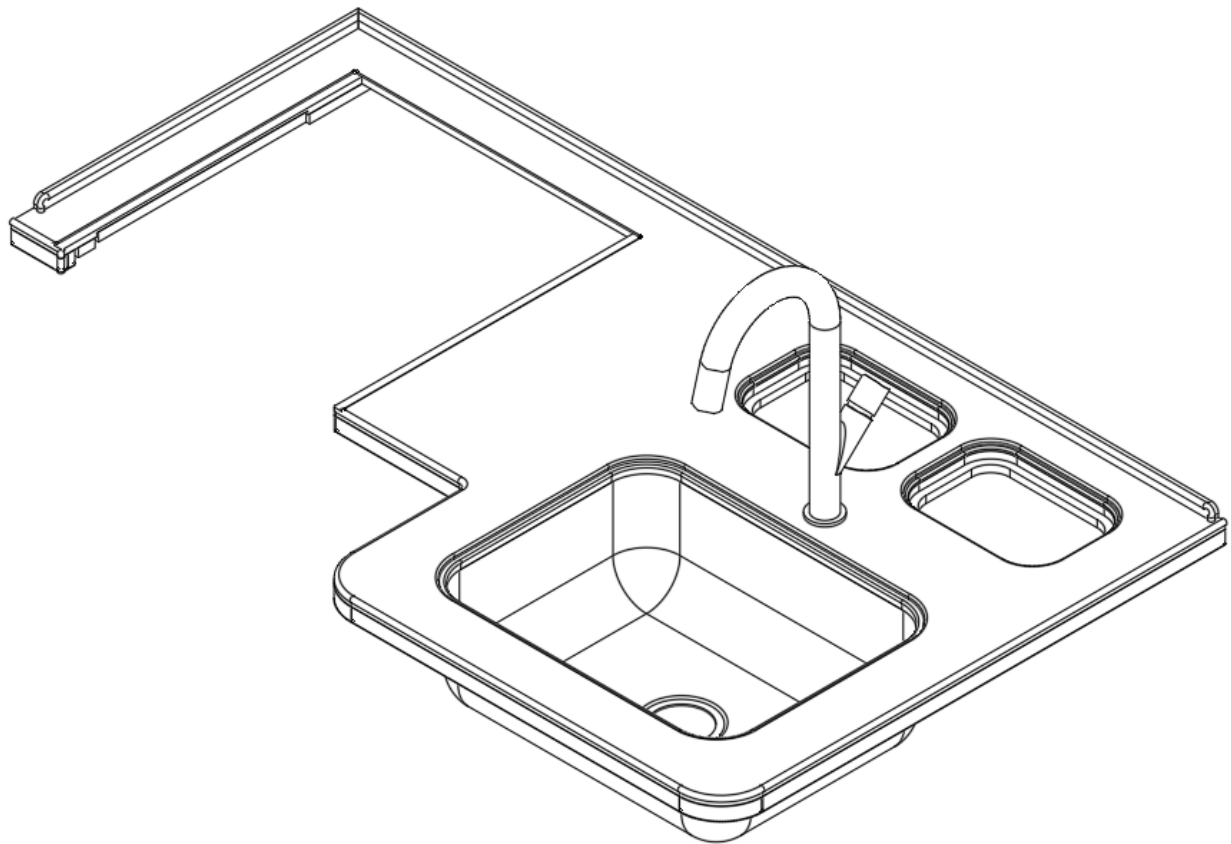

2020 GLOBETROTTER FURNITURE, GALLEY

Galley Top, 25FB

968891	Galley Top, 25FB
602779	Galley Top Solid Surface, Vernaro White
602703	Faucet, Single hole pull down, Franke
602830	Sink Cover - Corian
602829	Sink, Single bowl, Moen
602691	Trash cover, Vernaro White
602388	Clip, Sink
600968	4 IN. Plastic Chrome Basket Strainer
382555	Wastebasket, 10 x 7 x 9, White
381708	Wastebasket, 11.38 x 8.25 x 12.13, Black