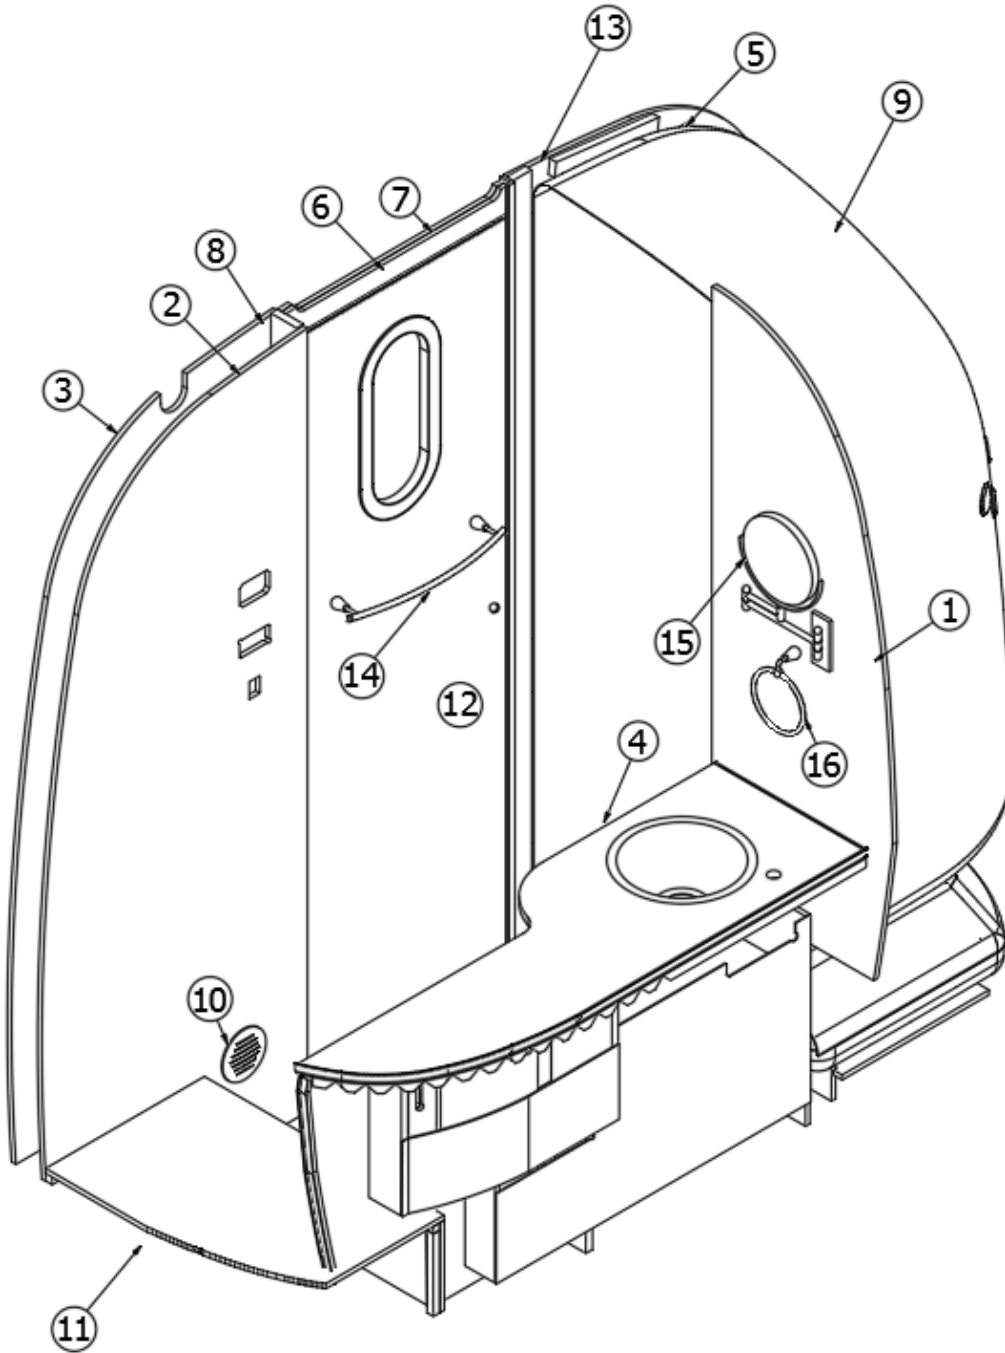

2020 GLOBETROTTER FURNITURE, LAVATORY

Bath Module, 23FB

Parts Listed on Next Page

2020 GLOBETROTTER FURNITURE, LAVATORY

Bath Module, 23FB

1.	112956&000112HC	Pre Laminate- 0.50 X 20.92 X 78.08
2.	112956&000212HC	Pre Laminate-30.76 X 78.39
3.	112956&000312BC	Pre Laminate-30.76 X 78.39
4.	112956&000412BC	Pre Laminate- 0.50 X 21.50 X 8.75
5.	112956&000512BC	Pre Laminate- 0.50 X 5.50 X 5.50
6.	112956&000612BC	Pre Laminate- 0.50 X 26.12 X 2.76
7.	112956&000712BC	Pre Laminate- 0.50 X 26.12 X 2.76
8.	112956&000818BC	Pre Laminate- 0.75 X 3.00 X 78.55
9.	203615	Shower- Sport / 23FB FC
10.	602394-03	Register-Black 4" #HV4BK
11.	967455	Stand Assembly - Toilet 23FB
12.	969056	Bath Door Assembly - W/Porthole 25.50X75.13
13.	969057	Sub Assembly - FWD Shower Panel
14.	382532	Towel Bar 18" Chrome Polish
15.	371423-02	Mirror-Wall Mt 8" Chrome
16.	382533	Towel Ring - Chrome Polish
	602334	Toilet, Low Profile Porcelain
	365429-01	Edgebanding 5/8 Blk Walnut
	365426-01	Edbanding-5/8 Natl Elm
	203138-08	Extrusion-Wall - Plas Chestnut Brown, Dark Walnut
	203138-07	Wall Extrusion - Plastic Holiday White, Natural Elm
	382143	P-Gasket With Adhesive
	967114	Shower Seat Support