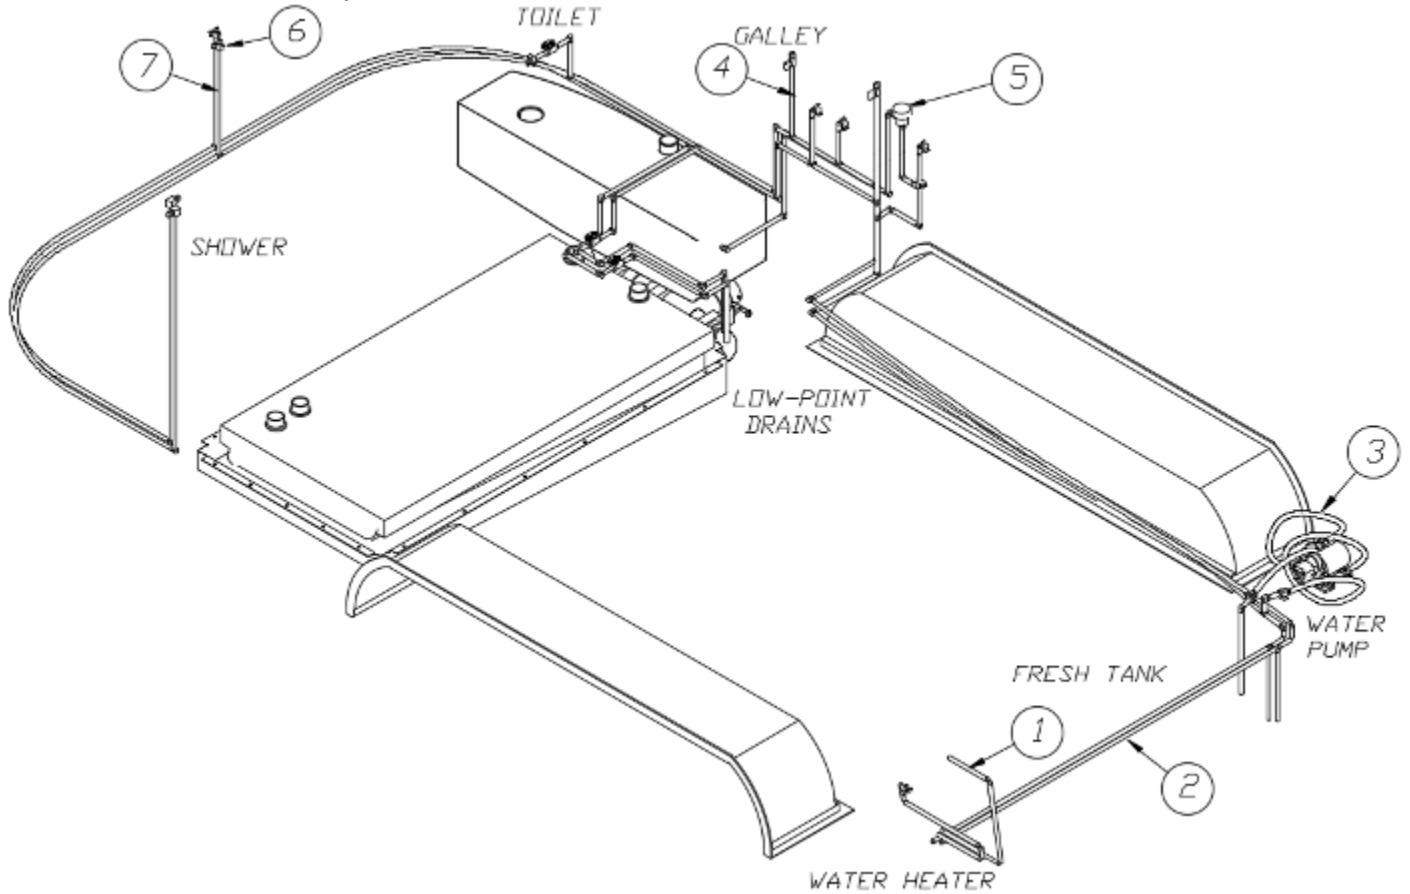

2020 GLOBETROTTER PLUMBING, FRESH WATER

Fresh Water Lines, 23FB

943698-101

Fresh Water System-23FB

1.	943698-01	Water Heater By-Pass 23FB
2.	943698-02	Fresh Water Tank Lines- 23FB
3.	943698-03	Water Pump Lines- 23FB
4.	943698-05	Hot Water Lines- RS 23FB
5.	943698-08	Black Tank Flush- 23FB
6.	943698-09	Hot Water Lines- Rear 23FB
7.	943698-10	Cold Water Lines-Rear 23FB