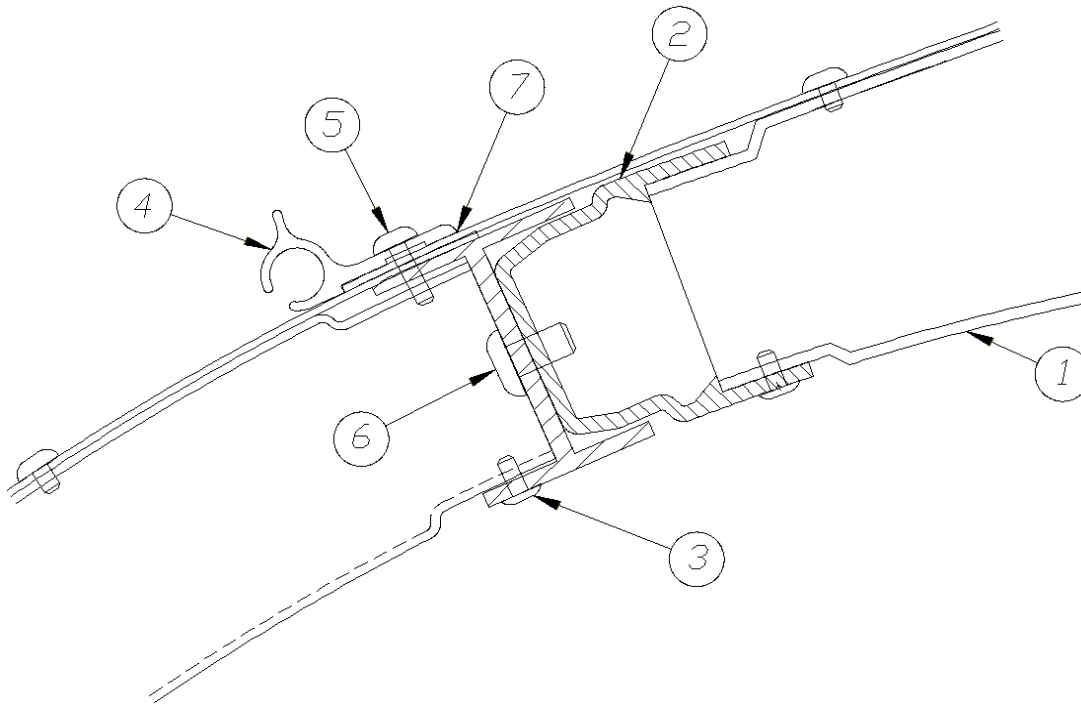

2020 GLOBETROTTER EXTERIOR SHELL

Roof, Narrow Body Trailers

923453 Roof Assembly, 23FB

1. 115651	Roof bow, NB
2. 114987-01	Extrusion, Roof corner
3. 330127-03	Rivet, 1/8", (Mill) AD43ABS
4. 114290-01	Extrusion, Awning/drip rail, 197"
5. 325003-03	Rivet, 1/8 x 7/16, White
6. 330139-01	Rivet, 1/4", Magnalok SS
7. 365330-05	Adseal, Awning rail, 10.3oz tube
115727-198	Aluminum sheet, .032" x 66.75" x 198", White
115652	Z-Bar 3.13" Formed