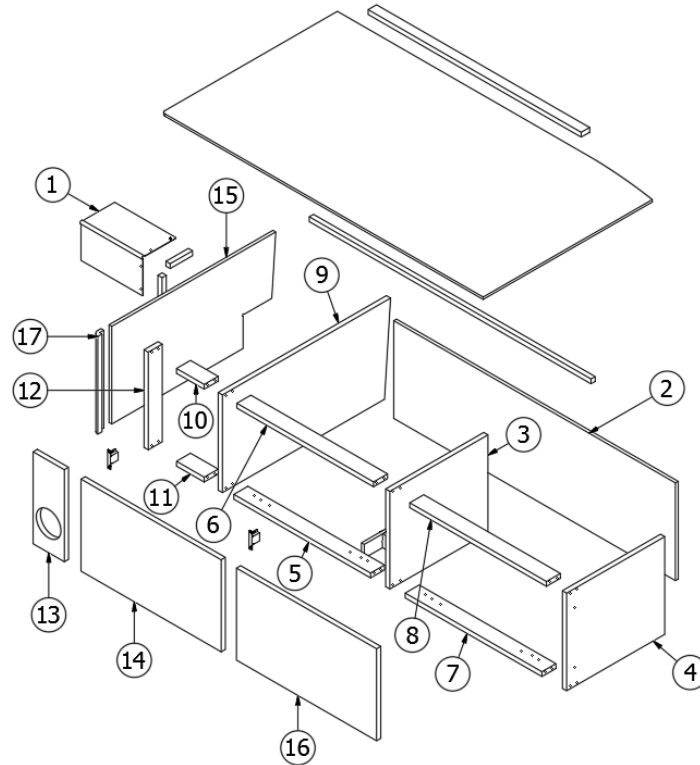

2020 GLOBETROTTER FURNITURE, BEDROOM

Bed, Twin, RS, 27FB

966857

Twin Bed

1. 115905	Closeout, Bed base
2. 966857&000212CC	Panel, 50.25 x 15.13
3. 966857&000318CC	Panel, 17.5 x 15.13
4. 966857&000418CC	Panel, 17.5 x 15.13
5. 966857&000518CC	Panel, 2.5 x 24.38
6. 966857&000618CC	Panel, 2.5 x 24.38
7. 966857&000718CC	Panel, 2.5 x 24.38
8. 966857&000818CC	Panel, 2.5 x 24.38
9. 966857&000918CC	Panel, 30 x 15.13
10. 966857&001018CC	Panel, 2.5 x 4.94
11. 966857&001118CC	Panel, 2.5 x 4.94
12. 966857&001218CC	Panel, 2.5 x 15.13
13. 966857&001318BC	Panel, 5.56 x 14.25
14. 966857&001718BC	Panel, 25 x 14.25
15. 966857&002212BC	Panel, 29.5 x 15.13
16. 966857&002618BC	Panel, 25 x 14.25
17. 966857&0020T06A	Corner trim, 90°, 1" radius
801706-0040	Corner Trim 90 Deg Rad Blk Walnut
801706-0041	Corner Trim 90deg 1" Rad Nat Elm
18. 968245	Storage bin insert
382521	Handle, Tab pull, Chrome
381607-11	Hinge, Self-close
381228-02	Catch, Grabber door
203419	Storage box, 23 x 16.75 x 11.88
968707-01	Headboard Assembly
112671-13	Vinyl- Compartment Liner