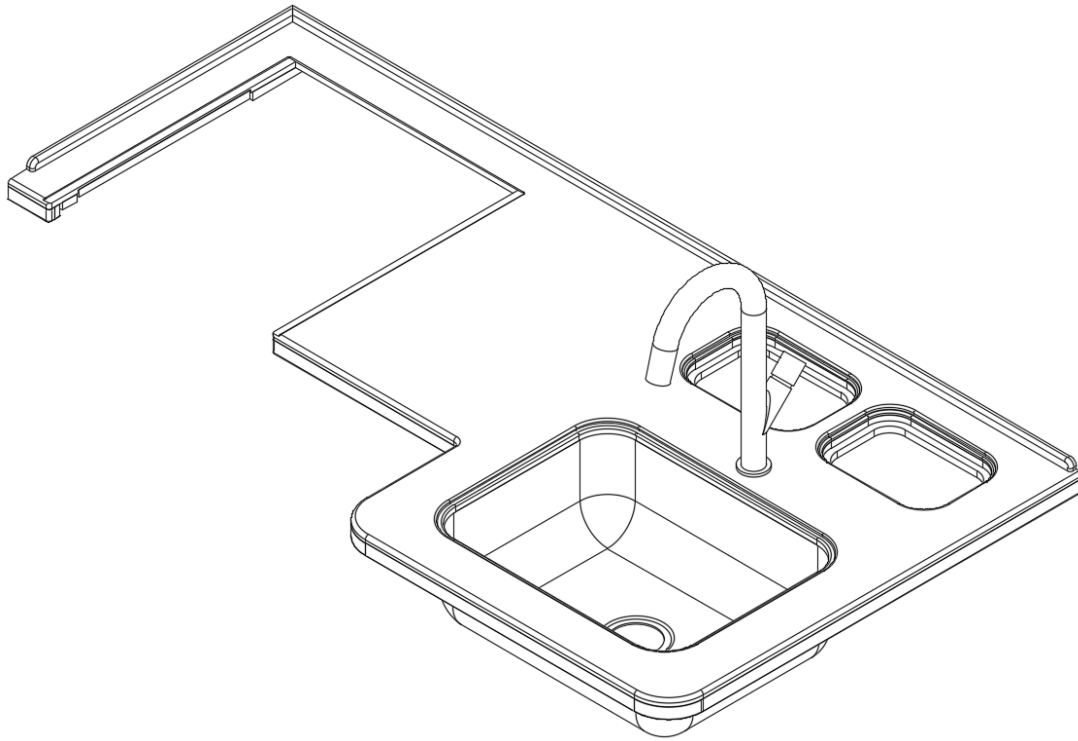

2020 GLOBETROTTER FURNITURE, GALLEY

Galley Top, 27FB

968683	Galley Top
602690	Galley Top Solid Surface, Vernaro White
602703	Faucet, Single hole pull down, Franke
602830	Sink Cover - Corian
602829	Sink, Single bowl, Moen
602691	Trash cover, Vernaro White
602388	Clip, Sink
600968	4 IN. Plastic Chrome Basket Strainer
382555	Wastebasket, 10 x 7 x 9, White
381708	Wastebasket, 11.38 x 8.25 x 12.13, Black