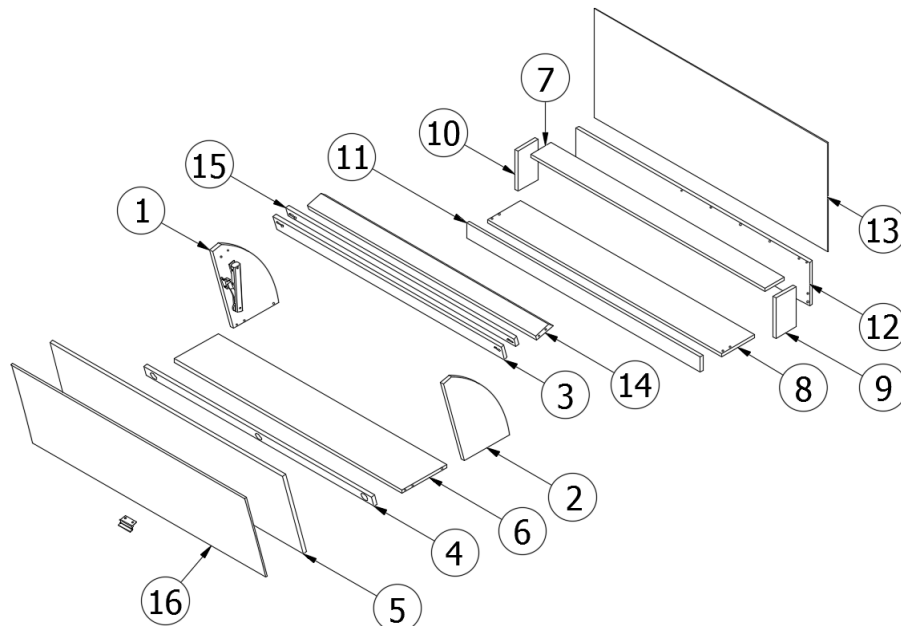

2020 GLOBETROTTER FURNITURE, LAVATORY

Medicine Cabinet, 25FB, 27FB

968574

Medicine Cabinet

- | | |
|---------------------|---------------------------------|
| 1. 968574&000112CC | Panel, 11.29 x 13.56 |
| 2. 968574&000212CC | Panel, 11.29 x 13.56 |
| 3. 968574&000312CC | Panel, 2.25 x 39 |
| 4. 968574&000412CC | Panel, 1.63 x 39 |
| 5. 968574&000512CC | Panel, 13.88 x 39.88 |
| 6. 968574&000612CC | Panel, 39 x 7.56 |
| 7. 968574&000712BC | Panel, 3.42 x 40 |
| 8. 968574&000812BB | Panel, 5.67 x 40 |
| 9. 968574&000912BC | Panel, 3.42 x 6 |
| 10. 968574&001012BC | Panel, 3.42 x 6 |
| 11. 968574&001112BC | Panel, 2.25 x 40 |
| 12. 968574&001212BC | Panel, 6.5 x 40 |
| 13. 968574&001303CE | Panel, 16.25 x 40 |
| 14. 968574&002218CC | Panel, 3 x 39 |
| 15. 968574&002512CC | Panel, 1.38 x 39 |
| 16. 372203-33 | Mirror, Safety glass, 14" x 40" |
| 385940-02 | Mirror pull, Chrome |
| 382466-01 | Lid stay, Compartment door |
| 382466-02 | Lid stay, Side bracket |
| 382466-03 | Lid stay, Door bracket |
| 382159 | Pivot hinge, Nickel |
| 381228-02 | Catch, Grabber door (5lb Pull) |
| 365340-01 | Edgebanding- .63" Frosty White |
| 365429-01 | Edgebanding 5/8 Blk Walnut |
| 365426-01 | Edbanding-5/8 Natl Elm |