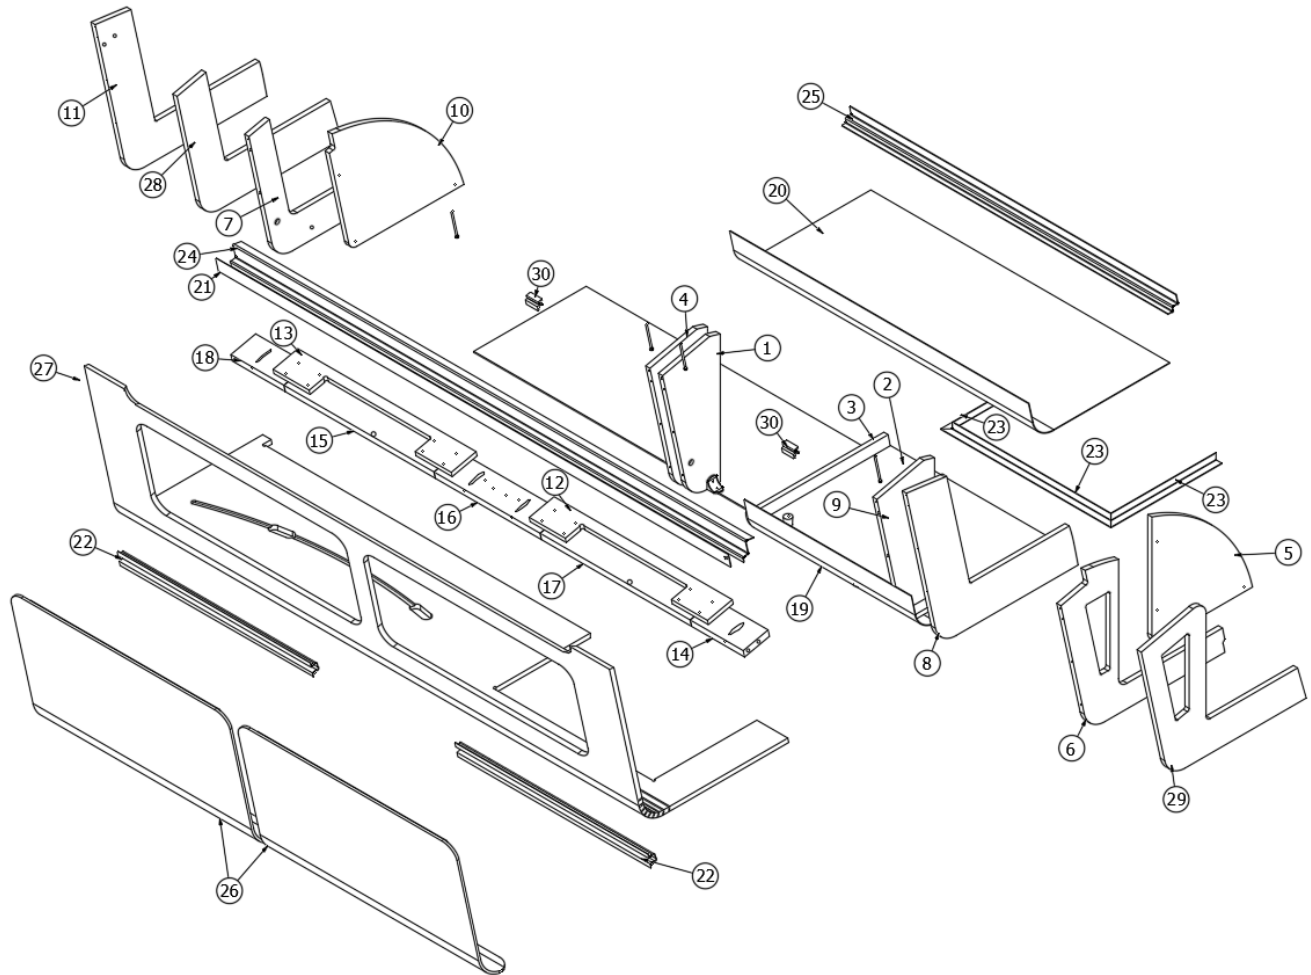

2020 GLOBETROTTER FURNITURE, GALLEY

Roof Locker, Galley, 23FB

Parts Listed on Next Page

2020 GLOBETROTTER FURNITURE, GALLEY

Roof Locker, Galley, 23FB

969009 Galley Locker

1.	969009&000112CC	Panel, 6.79 X 15.44
2.	969009&000212CC	Panel, 18.69 X 15.59
3.	969009&000312CC	Panel, 2.50 X 16.56
4.	969009&000412CC	Panel, 6.79 X 15.44
5.	969009&000512CC	Panel, 16.11 X 13.91
6.	969009&000612CC	Panel, 18.95 X 16.58
7.	969009&000712CC	Panel, 19.16 X 14.75
8.	969009&000812CC	Panel, 20.24 X 17.43
9.	969009&000912CC	Panel, 6.79 X 15.44
10.	969009&001012CC	Panel, 16.11 X 13.91
11.	969009&001112CC	Panel, 20.24 X 17.43
12.	969009&001212CC	Pre Laminate- 0.50 X 3.00 X 19.06
13.	969009&001312CC	Pre Laminate- 0.50 X 3.00 X 19.06
14.	969009&001418CC	Panel, 3.00 X 8.94
15.	969009&001518CC	Panel, 3.00 X 15.75
16.	969009&001618CC	Panel, 3.00 X 11.00
17.	969009&001718CC	Panel, 3.00 X 15.75
18.	969009&001818CC	Panel, 3.00 X 8.94
19.	969009&001901CE	Panel, 7.60 X 19.69
20.	969009&002001CE	Panel, 19.32 X 40.31
21.	969009&002103CE	Panel, 1.50 X 60.38
22.	101401	Extrusion, Door Latch Housing/Stoneguard
23.	115483	Angle-Alum .06X.75"X.75"X6'
24.	116080	Front-Galley R/L .060 Alum
25.	116081	Rear-Galley R/L Rear
26.	802356-0040	Door-Curved Overhead Blk Walnut
	802356-0041	Door-Curved Overhead Natl Elm
27.	802408	Galley Locker Face
28.	802408-02	Divider, Partial
29.	802408-03	Divider, Partial
30.	513259	Switch- 12VDC Magnet #AP-SWI-105
	513297-19	Kit-Luna Light & Track 1'7"
	513332-40	Kit-Luna Light & 45" Alum Track
	513333-60	Kit-Luna Light & Plastic Track
	998241-02	Leatherette Fabric/Weld Cord 68"
	998241-04	Vinyl Fabric/Welt Cord Assy 34.5" Glo
	382525-01	Bracket-Ball Stud Mounting
	382525-02	Bracket-90 Deg Mounting
	382525-04	Gas Spring Ss 10#
	385963	Bracket Mtg. Angle Lambrequin
	701538-01	Carpet-Econolier W/Psa Back
	381607-12	Baseplate-Grass
	381607-16	Clip-Steel Grass Hinge
	381607-14	Hinge Nickel Plated Self Closing