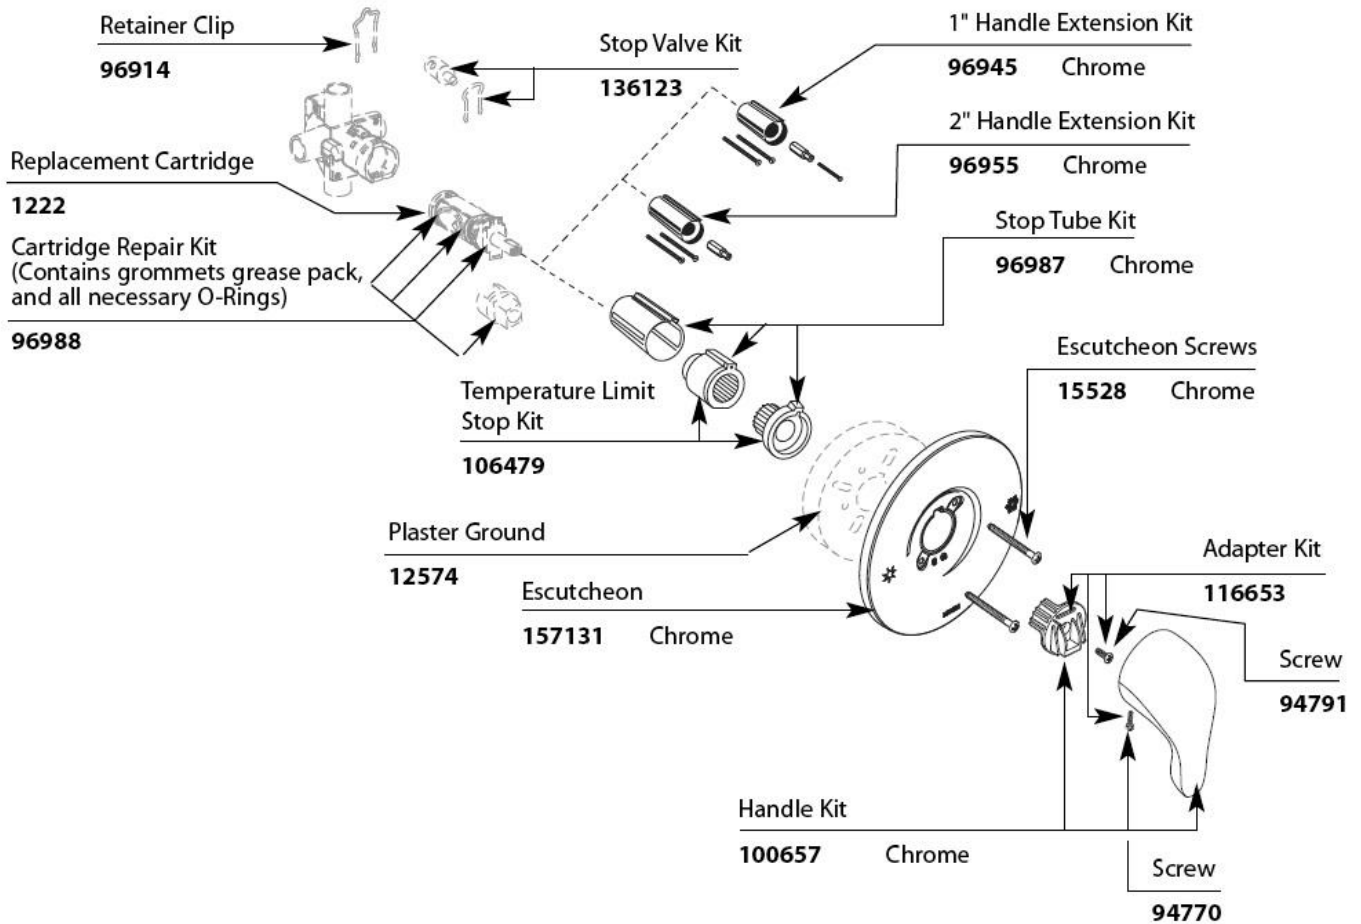

2020 GLOBETROTTER PLUMBING, FRESH WATER

Faucet, Shower

- 601829 Shower handle, Chrome
- 601358 Kit, Hand shower unit, Wall mount, Chrome
- 601358-100 Shower head
- 601358-101 Wall plate w/pin
- 601358-102 Swivel w/shower hook
- 601358-103 Swivel connector
- 601358-104 Shower supply elbow

*Numbers listed are Moen part numbers