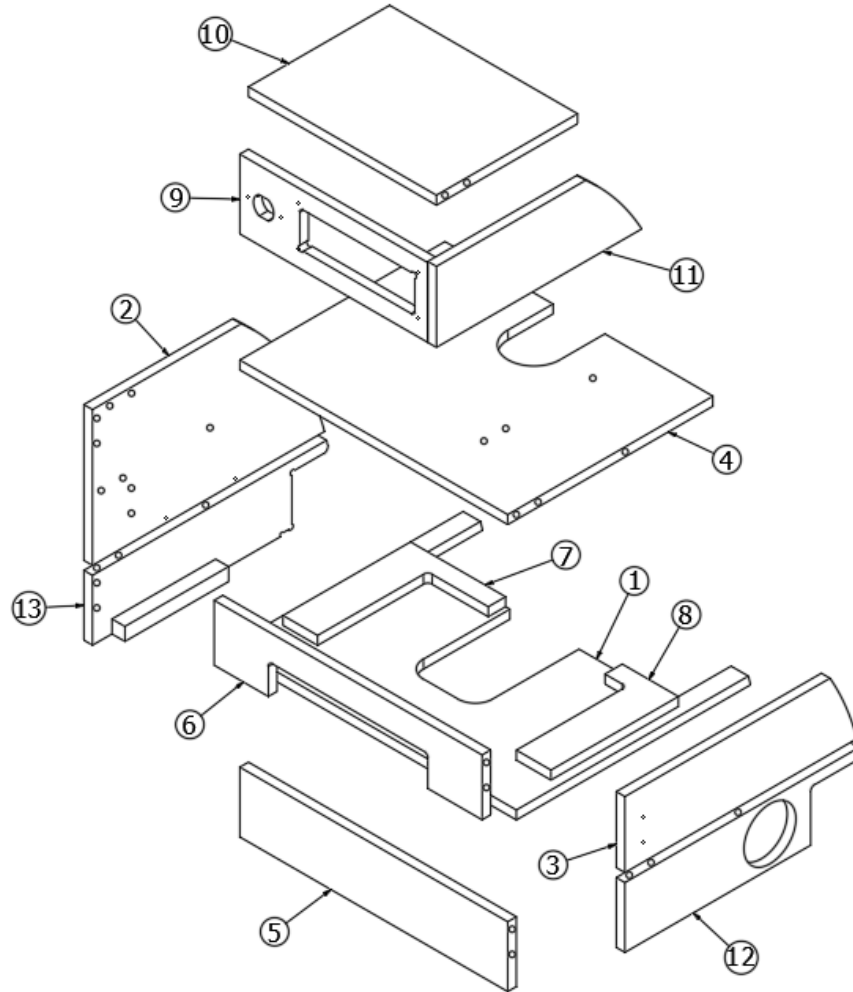

2020 GLOBETROTTER FURNITURE, LOUNGE

Blu-Ray Shelf, 23FB

969020-02 Shelf Assembly - Blue Ray 23FBGLO

1.	969020&000112CC	Pre Laminate-12.82 X 16.50
2.	969020&000212CC	Pre Laminate-7.81 X 12.82
3.	969020&000312CC	Pre Laminate-3.81 X 12.75
4.	969020&000412CC	Pre Laminate-10.50 X 15.50
5.	969020&000512CC	Pre Laminate-3.50 X 15.50
6.	969020&000612CC	Pre Laminate-3.25 X 15.50
7.	969020&000712CC	Pre Laminate-5.50 X 7.38
8.	969020&000812CC	Pre Laminate-5.50 X 7.38
9.	969020&000912CC	Pre Laminate-4.00 X 10.88
10.	969020&001012CC	Pre Laminate-7.25 X 10.88
11.	969020&001112CC	Pre Laminate-4.06 X 10.97
12.	969020&011512CC	Pre Laminate-3.50 X 12.82
13.	969020&011612CC	Pre Laminate-3.50 X 12.82
	365340-01	Edgebanding- .63" Frosty White
	700617	Velcro Hook
	701538-01	Carpet-Econolier W/PSA Back