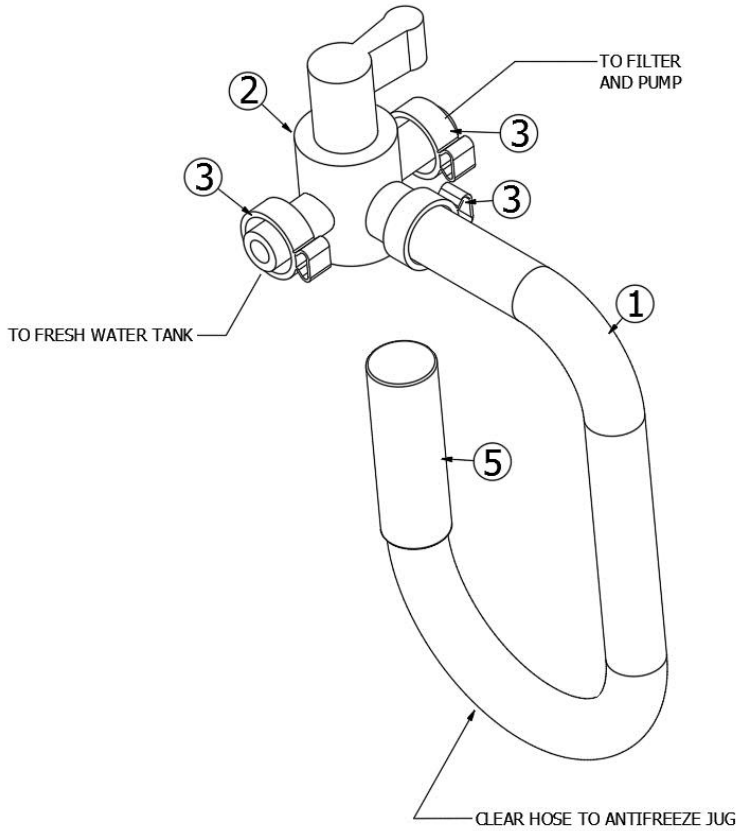

2020 GLOBETROTTER PLUMBING, FRESH WATER

Winterization Kit

112814 Winterization Kit Installation

1.	601240-01	Tubing 1/2 I.D. X 3/32 Wall Thick
2.	602711	Valve-3 Way Bypass .5" PEX #32788
3.	601698-15	1/2 CRIMP RING #14785
4.	365453	Tag-Instruction - Winterization Kit
5.	602801	Cap, 5/8" ID, Winterization Kit