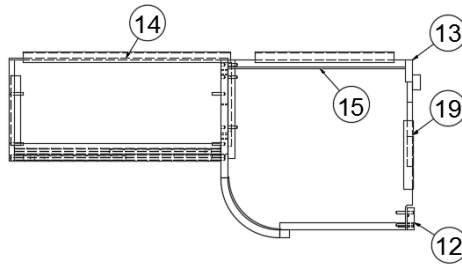

2020 GLOBETROTTER FURNITURE, LAVATORY

Lavatory Cabinet, 27FB

966884-GLO

Lavatory Cabinet

1. 966884&010112BC	Panel, 20.85 x 2.25
2. 966884&010212BC	Panel, 11.25 x 14.5
3. 966884&010312BC	Panel, 11.25 x 14.5
4. 966884&010412BC	Panel, 11.25 x 14.5
5. 966884&010512BC	Panel, 11.25 x 14.5
6. 966884&010618BC	Panel, 12.87 x 2.25
7. 966884&010718BC	Panel, 12.87 x 2.25
8. 966884&010812CC	Panel, 10.25 x 20.85
9. 966884&010912CC	Panel, 10.25 x 20.85
10. 966884&011012CC	Panel, 18.68 x 17.19
11. 966884&011112CC	Panel, 10.25 x 33
12. 966884&011218CC	Panel, 2.25 x 33
13. 966884&011318CC	Panel, 2.25 x 14.87
14. 966884&011403CE	Panel, 22.13 x 22.13
15. 966884&011503CE	Panel, 17.94 x 6.25
16. 966893-41	Radius sub assembly, Natural Elm
966893-40	Radius sub assembly, Dark Walnut
17. 966884&011718BC	Panel, 11.87 x 18.19
18. 966884&011818BC	Panel, 11.87 x 13.5
19. 966884&013112CC	Panel, 8.5 x 7
20. 966885-41	Lavatory top, Natural Elm
966885-40	Lavatory top, Dark Walnut
381228-02	Catch, Grabber door (5lb Pull)
382030	Pull, Recessed finger
115374	Sliding door track
381607-11	Hinge, Self-close