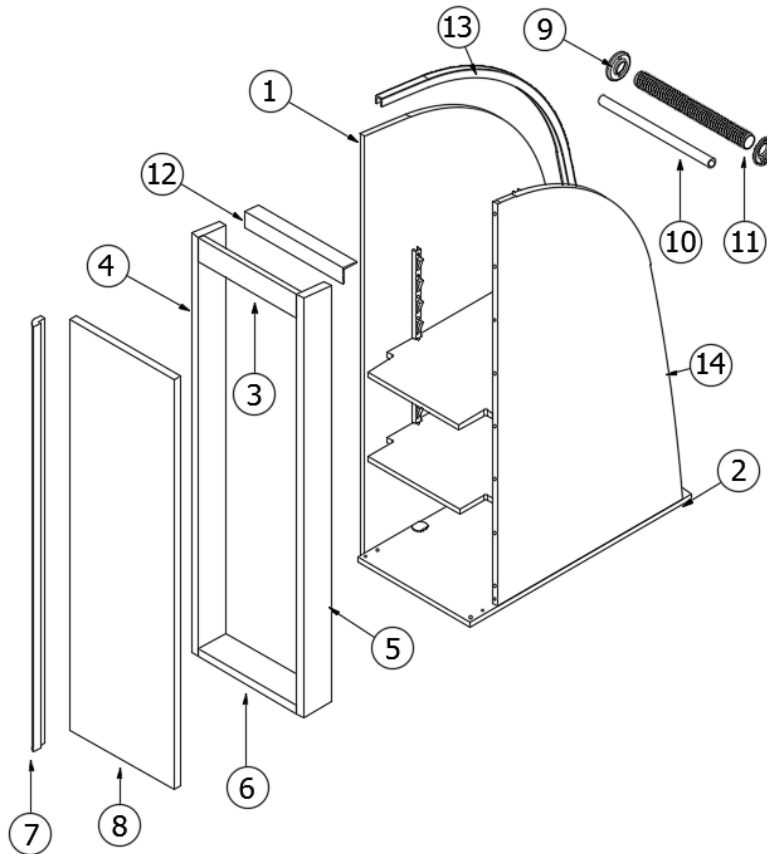

2020 GLOBETROTTER FURNITURE, BEDROOM

Hanging Wardrobe, 27 FB, Twin

968859 Hanging Wardrobe, 27 FB, twin

1.	968859&000112BC	Panel 23.45 x 40.04
2.	968859&000212BC	Panel 12.25 x 24.27
3.	968859&000312BC	Panel 2.25 x 10.75
4.	968859&000418CC	Panel 3.00 x 39.75
5.	968859&000518CC	Panel 3.00 x 39.75
6.	968859&000618CC	Panel 10.75 x 3
7.	968859&0008T06A	Corner Trim, 90 Deg.
	801706-0040	Corner Trim 90 Deg Rad Blk Walnut
	801706-0041	Corner Trim 90deg 1" Rad Nat Elm
8.	968859&000918BC	Panel 11.38 x 38.88
9.	380046	Flange, Chrome
10.	380045	Tubing 3/4" Electrical Metallic
11.	200975-04	Conduit, Flexible Black Plastic
12.	115085	24" Alum Angle Roof Locker
13.	203138-08	Extrusion-Wall - Plas Chestnut Brown, Dark Walnut
	203138-07	Wall Extrusion - Plastic Holiday White, Natural Elm
14.	968859&002512BC	Panel 23.45 x 40.04
	381228-01	Catch Grabber Door, C3-803
	381607	Hinge Assembly, Grass
	381527	Shelf Strip Speedy, x 18.13
	966852-20	Shelf, Wardrobe