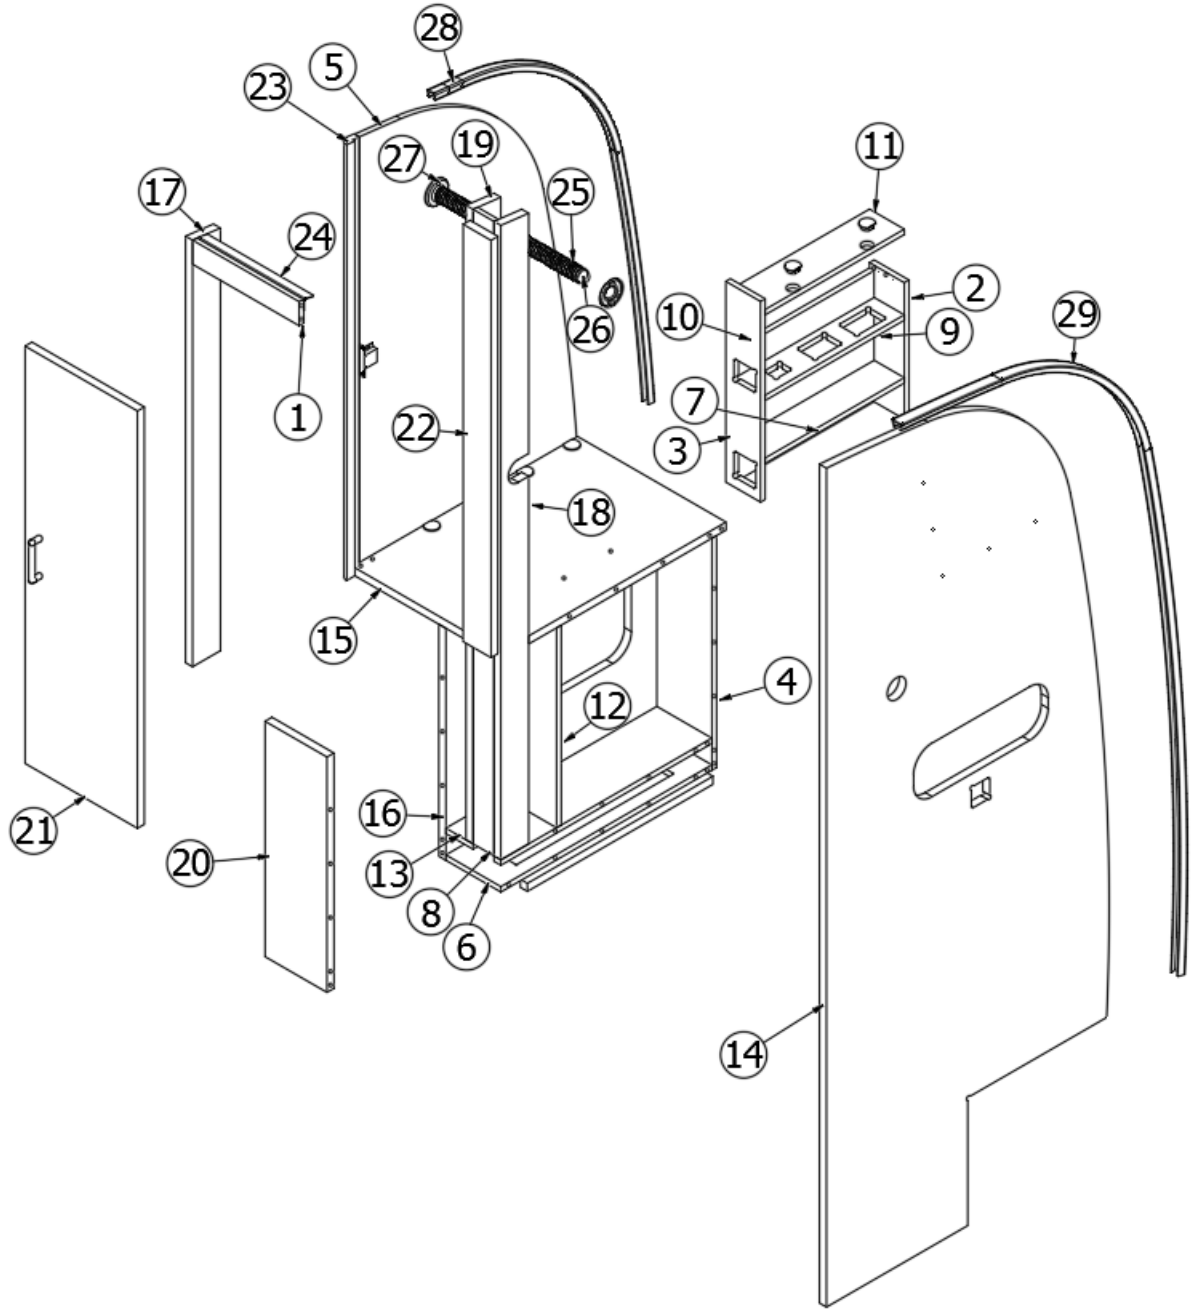

2020 GLOBETROTTER FURNITURE, BEDROOM

Wardrobe, CS Bedroom 23FB

968985 Assembly - Wardrobe, Queen CS

1.	968985&000112BB	Pre Laminate-45.73 X 78.67
2.	968985&000212BC	Pre Laminate-23.98 X 77.77
3.	968985&000312BC	Pre Laminate-2.25 X 16.44
4.	968985&000412BC	Pre Laminate-2.25 X 16.44
5.	968985&000512BC	Pre Laminate- 0.50 X 1.81 X 77.96
6.	968985&000612BC	Panel, 17.52 X 4.06
7.	968985&000712BC	Pre Laminate- 0.50 X 3.56 X 15.50
8.	968985&000812BC	Panel, 12.75 X 4.06
9.	968985&000912BC	Panel, 4.06 X 15.50
10.	968985&001012BC	Panel, 3.56 X 15.50
11.	968985&001112BC	Panel, 12.25 X 15.50
12.	968985&001212CC	Pre Laminate-20.50 X 24.00
13.	968985&001318BC	Pre Laminate- 0.75 X 17.06 X 9.88
14.	968985&001418BC	Pre Laminate- 0.75 X 17.06 X 9.88
15.	968985&001518BC	Pre Laminate- 0.75 X 17.06 X 38.13
16.	968985&001618BC	Pre Laminate- 0.75 X 17.06 X 17.00
17.	968985&001718BC	Pre Laminate- 0.75 X 2.75 X 75.27
18.	968985&001818CC	Pre Laminate-23.31 X 77.96
19.	968985&001918CC	Pre Laminate-2.25 X 16.44
20.	968985&002018CC	Pre Laminate-2.25 X 16.44
21.	968985&002118CC	Pre Laminate-22.56 X 77.96
22.	968985&002218CC	Pre Laminate-3.00 X 77.96
23.	104821	Aluminum Angle
24.	200975-04	Conduit, Flexible Black Plastic
25.	380045	Tubing
26.	380046	Flange Chrome
27.	801706	Hardwood Radius
	365429-01	Edgebanding 5/8 Blk Walnut
	365426-01	Edbanding-5/8 Natl Elm
	365429-02	Edgebanding 15/16: Blk Walnut
	365426-02	Edgebanding-15/16" Natl Elm
	203445	T-Molding Blk Flexible Poly .56"
	203138-08	Extrusion-Wall - Plas Chestnut Brown, Dark Walnut
	203138-07	Wall Extrusion - Plastic Holiday White, Natural Elm
	382522	Pull W/Screws - New Haven M516
	382057-04	Cap-Knockdown Wht #16387
	381228	Black Catch Grabber 10 lb
	381607-11	Hinge-Self Close Overlay 110D
	381607-12	Baseplate-Grass 9.5X37/32
	381607-16	Clip-Steel Grass Hinge
	381228-02	Black Catch Grabber, 3 Lb.
	382057	Knockdown, 8MM
	382203-05	Drawer Guide, 21"
	382203-06	Front Fixing Clips
	968028-02	Drawer Box, 21 x 15.81 x 8

2020 GLOBETROTTER FURNITURE, BEDROOM

Hanging Wardrobe, CS Bedroom 23FB Twin

Parts Listed on Next Page