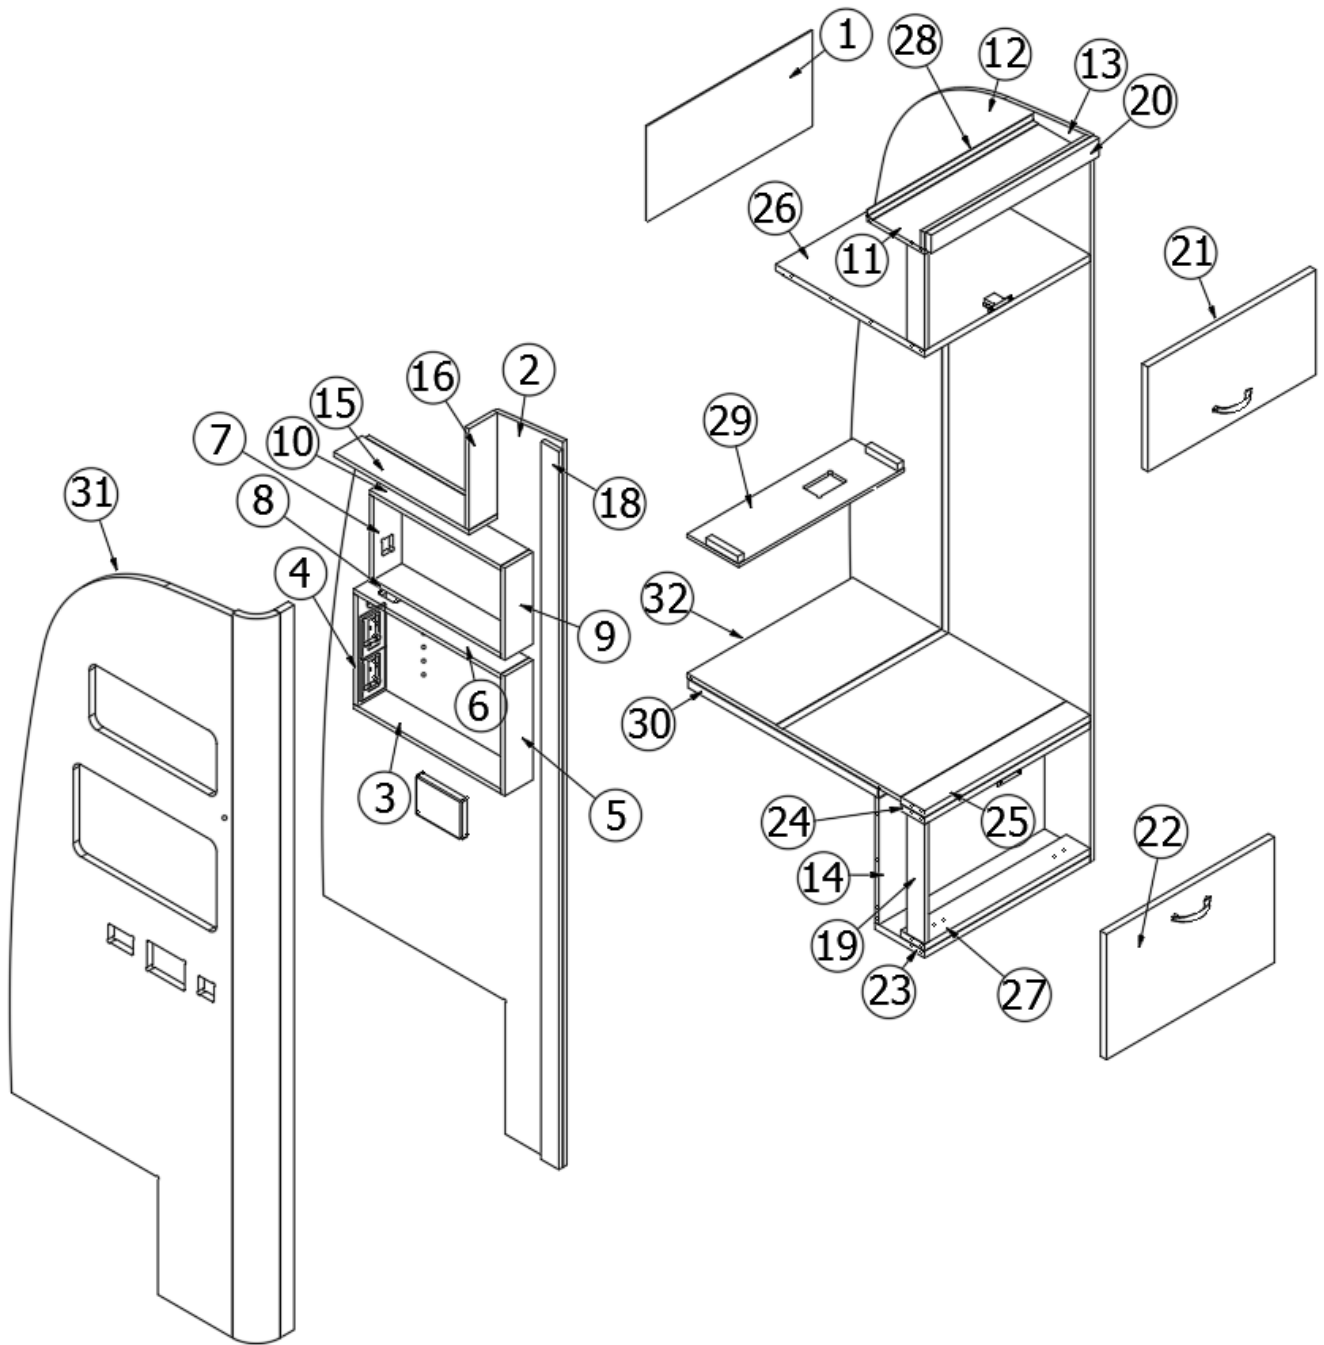

2020 GLOBETROTTER FURNITURE, GALLEY

Refrigerator Cabinet, 25FB

Parts Listed on Next Page

2020 GLOBETROTTER FURNITURE, GALLEY

Refrigerator Cabinet, 25FB

968889 Assembly, Refer Cabinet

1.	968889&000103CE	Panel, 20.83 X 10.43
2.	968889&000212BC	Panel, 30.26 X 63.50
3.	968889&000312BC	Panel, 18.50 X 3.54
4.	968889&000412BC	Panel, 3.54 X 12.00
5.	968889&000512BC	Panel, 13.00 X 3.54
6.	968889&000612BC	Panel, 18.50 X 3.54
7.	968889&000712BC	Panel, 3.54 X 9.00
8.	968889&000812BC	Panel, 16.50 X 3.54
9.	968889&000912BC	Panel, 10.00 X 3.54
10.	968889&001012BC	Panel, 16.50 X 3.54
11.	968889&001112CC	Panel, 7.25 X 20.83
12.	968889&001212CC	Panel, 30.26 X 78.81
13.	968889&001312CC	Panel, 1.88 X 20.83
14.	968889&001412CC	Panel, 20.83 X 13.69
15.	968889&001512CC	Panel, 17.00 X 3.54
16.	968889&001612CC	Panel, 11.00 X 3.54
17.	968889&001712CC	Panel, 2.25 X 10.44
18.	968889&001812CC	Panel, 2.25 X 78.00
19.	968889&001912CC	Pre Laminate- 0.50 X 2.25 X 13.00
20.	968889&002018BC	Panel, 21.12 X 2.25
21.	968889&002118BC	Panel, 21.12 X 11.38
22.	968889&002218BC	Panel, 13.63 X 21.12
23.	968889&002318CC	Panel, 20.83 X 6.25
24.	968889&002418CC	Panel, 3.00 X 20.83
25.	968889&002518CC	Panel, 3.00 X 20.83
26.	968889&002618CC	Panel, 18.75 X 20.83
27.	968889&002718CC	Pre Laminate-20.83 X 3.00
28.	115483	Aluminum Angle
29.	800507-03	Lauan, 20.83 x 6.50
30.	968693	Assembly, Refrigerator Stand
31.	968753	Sub Assembly Panel
	381228	Catch Grabber Door C3-810
	381228-02	Catch Grabber Door 5 Lb
	381607-11	Hinge-Self Close Overlay
	381607-12	Baseplate-Grass
	381607-16	Clip-Steel Grass Hinge
	382522	Pull W/Screws - New Haven M516
	203138-08	Extrusion-Wall - Plas Chestnut Brown, Dark Walnut
	203138-07	Wall Extrusion - Plastic Holiday White, Natural Elm
	365429-01	Edgebanding 5/8 Blk Walnut
	365426-01	Edbanding-5/8 Natl Elm
	365429-02	Edgebanding 15/16: Blk Walnut
	365426-02	Edgebanding-15/16" Natl Elm