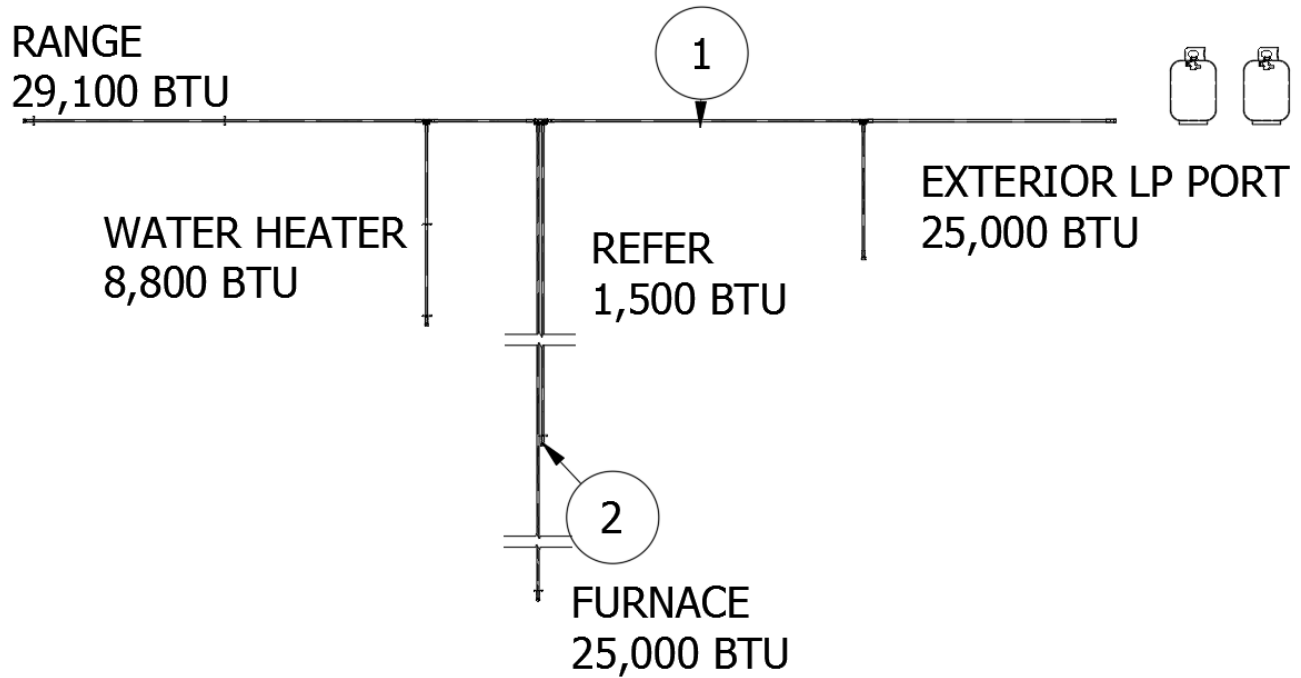

2020 GLOBETROTTER PLUMBING, LPG SYSTEM

LPG System, 27 FB

943860-01   LPG System, 27FB

1.	943860	LP Assembly Flex Hose
	602332-09	LP Regulator W 2Pigtails
2.	382556	LP Closeout
	382160	Grommet Rubber
	601710-01	Cylinder 30lb. Steel
	921246-01	LP Bottle Cover 30 Lb.