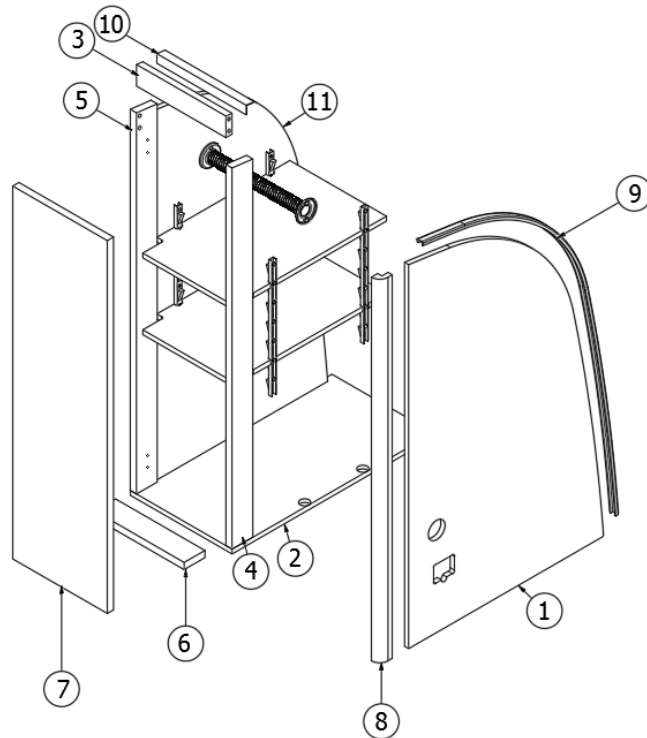

2020 GLOBETROTTER FURNITURE, BEDROOM

Hanging Linen Cabinet, 27FB

968860-02

Hanging Linen Cabinet

1.	968860&022312BC	Panel, 23.45 X 40.04
2.	968860&020212BC	Panel, 12.25 X 24.25
3.	968860&020318BC	Panel, 2.25 X 10.75
4.	968860&020618CC	Panel, 2.50 X 39.75
5.	968860&022718CC	Panel, 2.50 X 39.75
6.	968860&020818CC	Panel, 2.50 X 10.75
7.	968860&020918BC	Panel, 11.38 X 38.88
8.	968860&0210T06A	Corner Trim, 90 degree
	801706-0040	Corner Trim 90 Deg Rad Blk Walnut
	801706-0041	Corner Trim 90deg 1" Rad Nat Elm
9.	203138-08	Extrusion-Wall - Plas Chestnut Brown, Dark Walnut
	203138-07	Wall Extrusion - Plastic Holiday White, Natural Elm
10.	115085	Angle Aluminum, Roof locker
	968860&022612BC	Panel, 21.54 X 39.29
	365429-01	Edgebanding 5/8 Blk Walnut
	365426-01	Edbanding-5/8 Natl Elm
	365429-02	Edgebanding 15/16: Blk Walnut
	365426-02	Edgebanding-15/16" Natl Elm
	382522	Pull, New Haven
	381228-01	Catch Grabber
	381527	Shelf Strip Speedy x 14.13
	968660&022512CC	Shelf, Wardrobe
	380046	Flange, Chrome
	380045	Tubing 3/4" Electrical Metallic
	200975-05	Conduit, Flexible Black Plastic