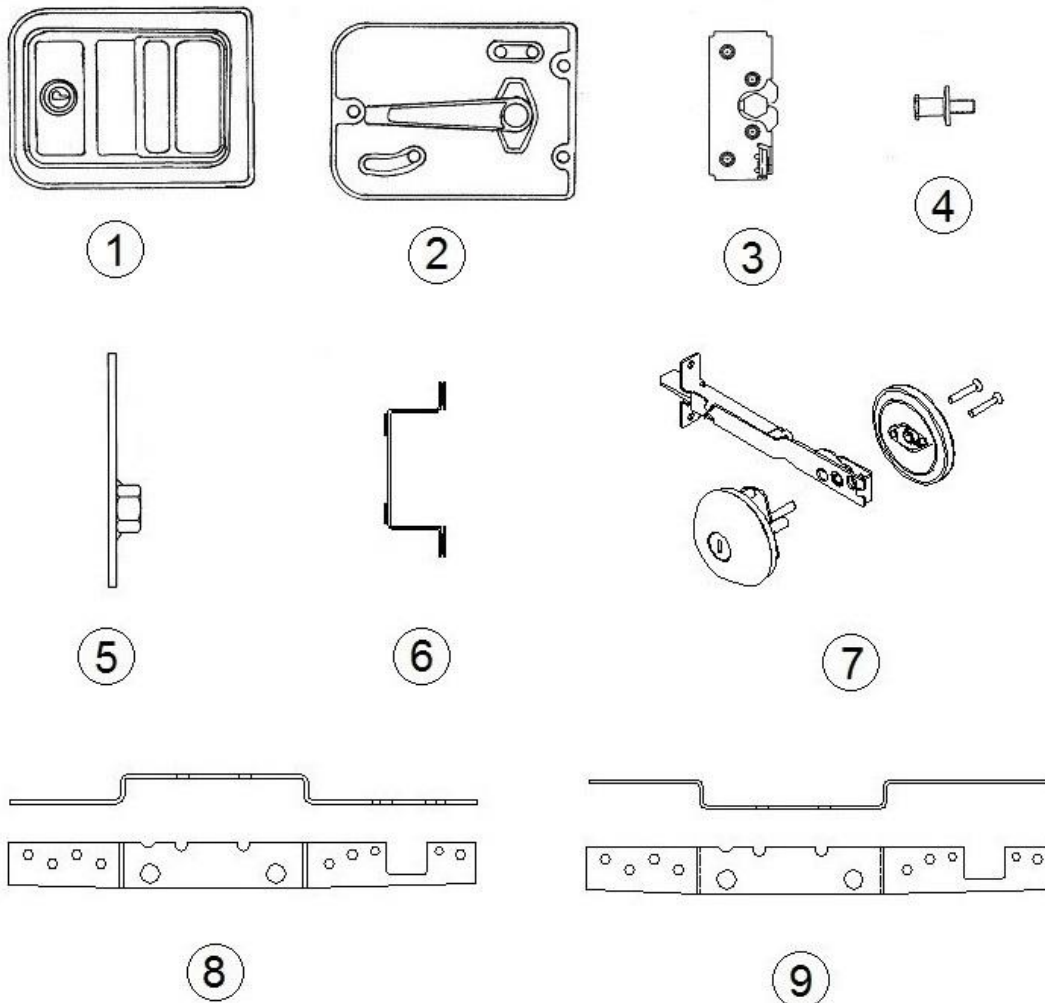

2020 GLOBETROTTER HARDWARE

Main Door Lock, Right Hand Hinge

1. 381547-09	Main door lock, Outside housing
2. 381547-11	Main door lock, Inside plate
3. 381547-10	Double rotary latch, Main door lock
4. 381547-04	Striker bolt w/washer, Main door lock
5. 381550	Plate, Striker bolt
6. 115413	Door hat section
7. 382069	Deadbolt, Round, Trimark
8. 382067	Outer reinforcement plate, RH/LH hinged door
9. 382068	Inner reinforcement plate, RH hinged door
382069-100	Deadbolt key, Blank
381547-102	Main door key, Blank
381547-08	Screw package, Main door lock
385595	Pocket strike
382122	Key chain, Airstream logo