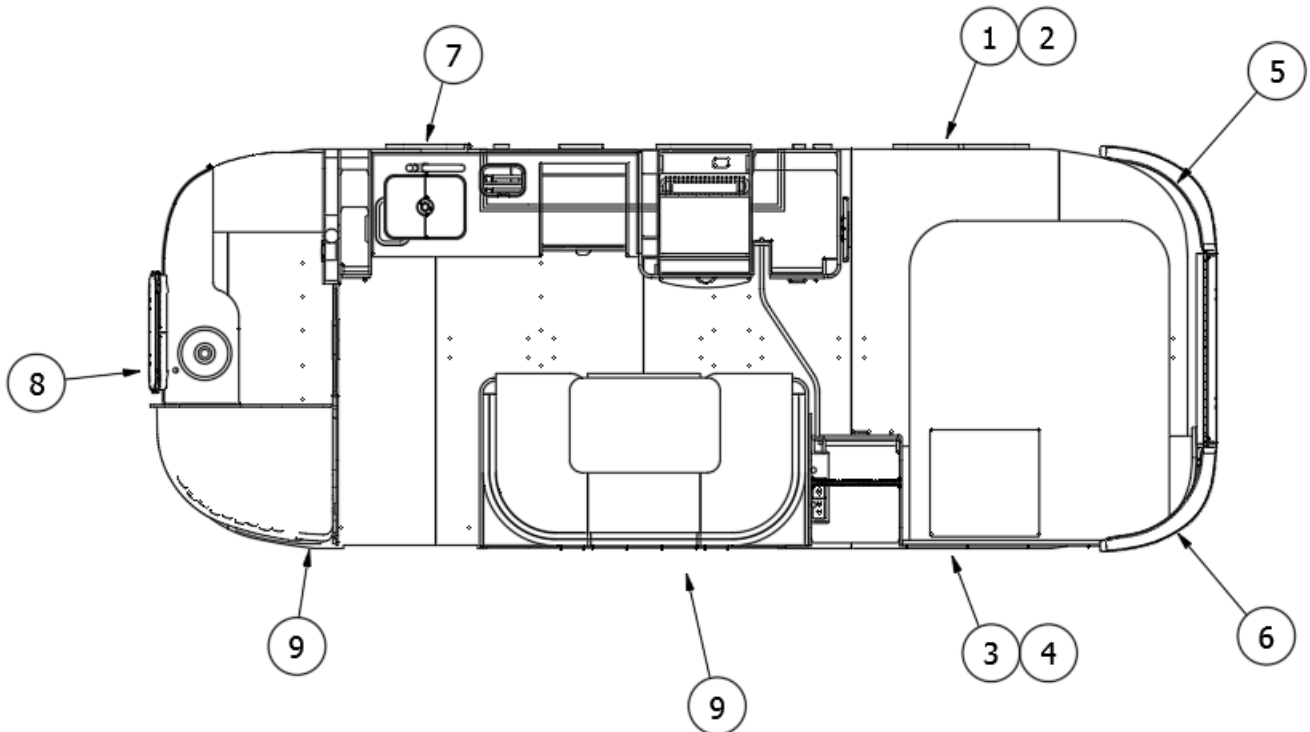

2020 GLOBETROTTER DRAPES AND SHADES

Drapes and Shades, 23FB

1.	998240-03	Panel-Drape LH Side Pleated
2.	998240-04	Panel- Drape RH Pleated Side
3.	998240-05	Panels - Drapery LH Side
4.	998240-06	Panel-Drape RH Side
5.	998240-07	Panel-Front Wrap RS Pleated 23fbglo
6.	998240-08	Panel-Front Wrap Pleated CS 23fbglo
7.	703700-01	Shade 19.00 X 24.00l Oceanair Window
8.	703700-03	Shade 25.25 X 34l Oceanair Window
9.	703700-04	Shade 29.75" X 34"L Oceanair Window
	101217	Extrusion Curtain Track
	101225	Extrusion Alum Curtain Track Attach