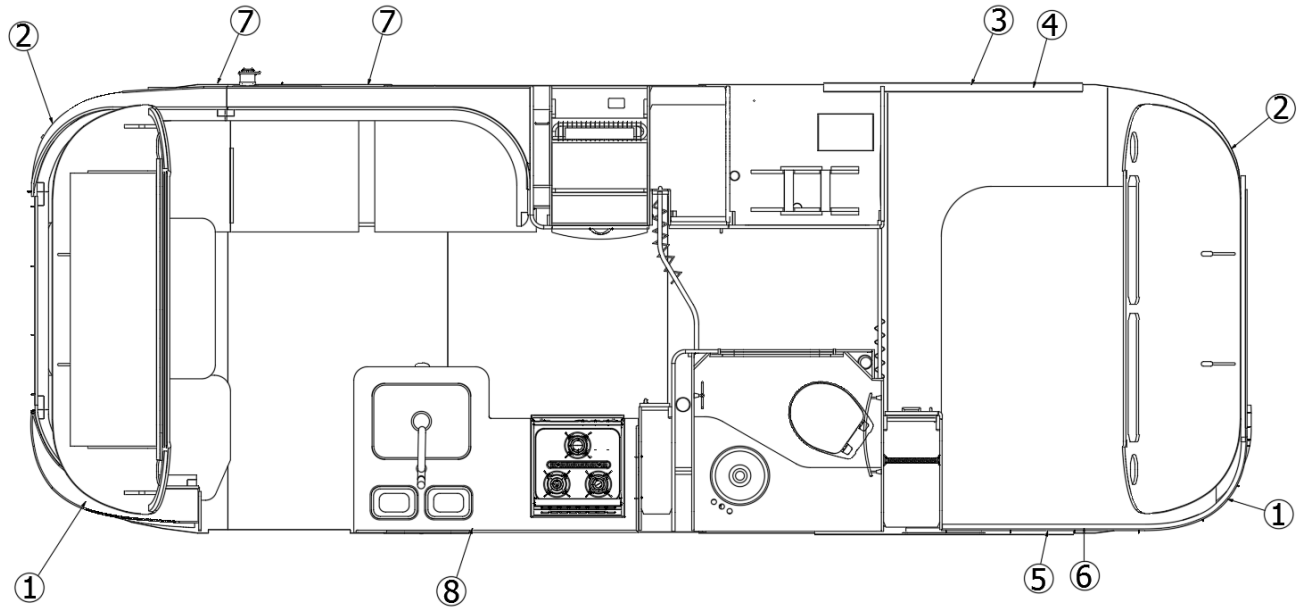

2020 GLOBETROTTER DRAPES AND SHADES

Drapes and Shades, 25FB

112796 Window Coverings Install, 25FB

1. 998240-01 2. 998240-02 3. 998240-03 4. 998240-04 5. 998240-05 6. 998240-06 7. 703700-04 8. 703700-05 101217 101225	- Panel, Drape RS Front Wrap - Panel, Drape CS Front Wrap - Panel, Drape LH Side Pleated - Panel, Drape RH Pleated Side - Panels, Drapery LH Side - Panel, Drape RH Side - Shade 29.75" X 34"L Oceanair Window Rail - Shade 29.75" X 34"L Oceanair Window Rail - Extrusion Curtain Track - Extrusion Alum Curtain Track Attach