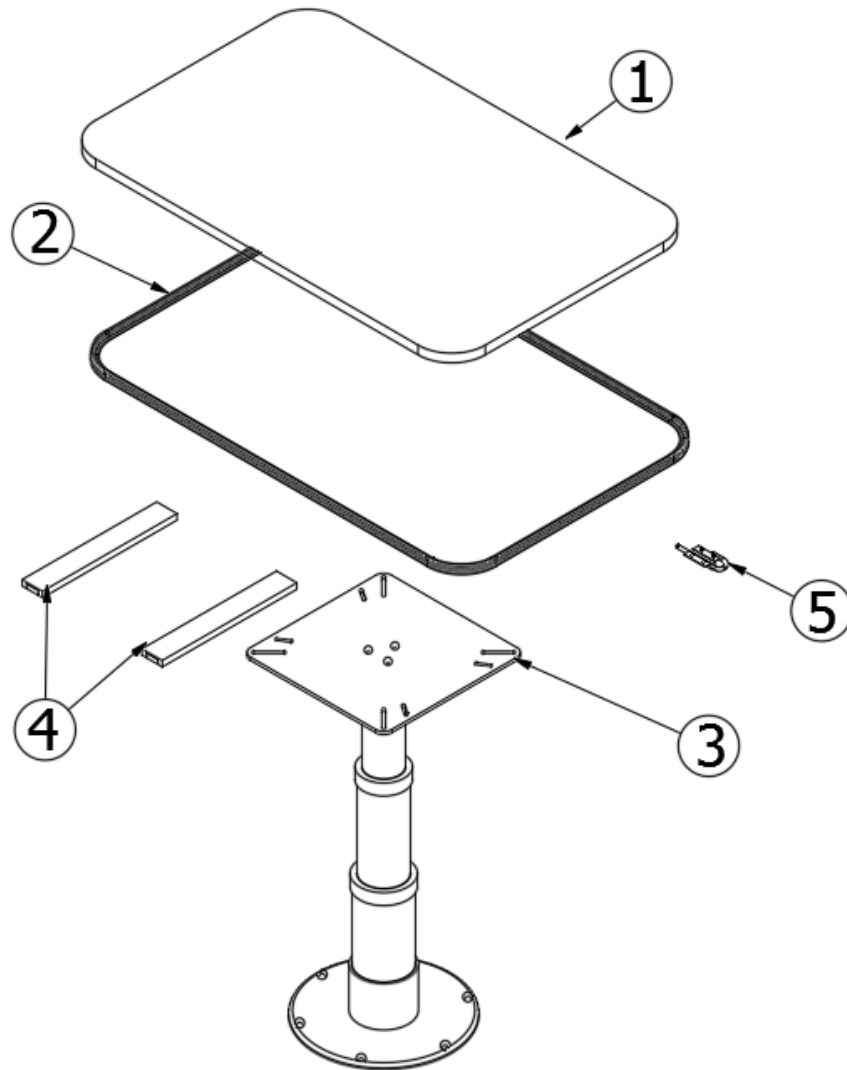

2020 GLOBETROTTER FURNITURE, LOUNGE

Dinette Table, 23FB

967484-02

Assembly, Sliding Pedestal Table, 23FB

1.	967484&020618JC	Pre Laminate- 0.75 X 34.75 X 21.88
2.	365473-02	Edgeband 15/16 2mm Natural Elm
	365472-02	Edgeband 15/16 2mm Black Walnut
3.	382073-01	Bracket-Pedestal Table
4.	381400-01	Drawer Slide, 12" Pair
5.	381109-01	Bunk Latch-W/Flat U Strike Antique English