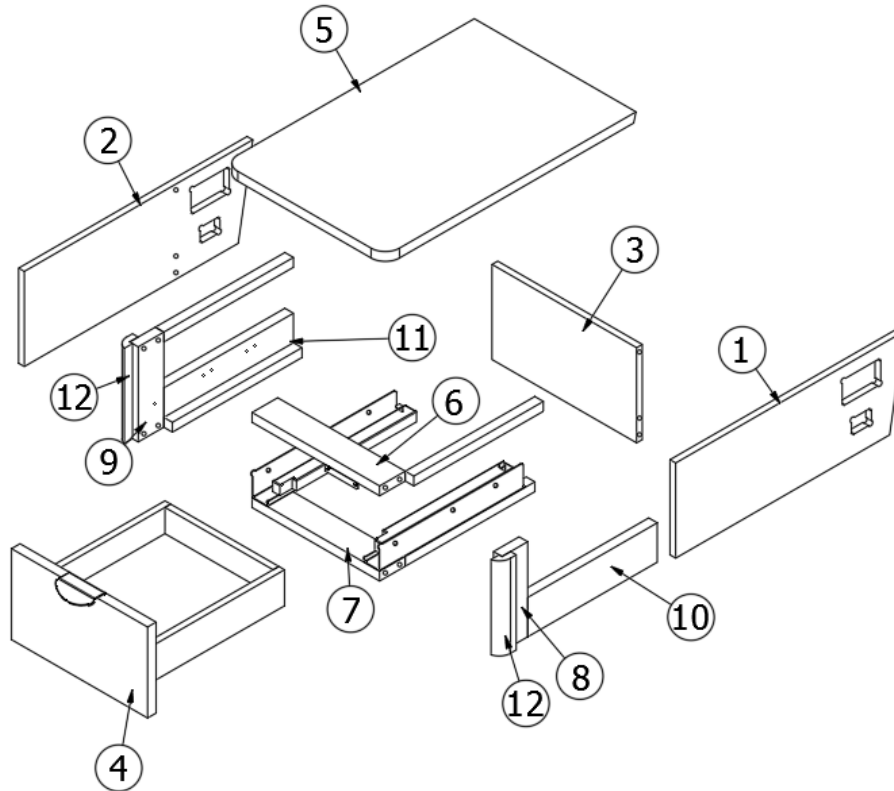

2020 GLOBETROTTER FURNITURE, BEDROOM

Nightstand, 23FB Twin

969048 Assembly, Nightstand

1.	969048&000112BC	Panel, 20.06 X 7.25
2.	969048&000212BC	Panel, 20.06 X 7.25
3.	969048&000312CC	Panel, 12.70 X 7.25
4.	969048&000418BC	Panel, 6.93 X 11.95, DOOR
5.	969048&000518BC	Panel, 14.20 X 22.01
6.	969048&000618CC	Panel, 2.25 X 11.20
7.	969048&000718CC	Panel, 2.25 X 11.20
8.	969048&000818CC	Panel, 2.25 X 7.25
9.	969048&000918CC	Panel, 2.25 X 7.25
10.	969048&001018CC	Panel, 3.00 X 11.38
11.	969048&001118CC	Panel, 3.00 X 11.38
12.	969048&0013T06A	Corner Trim 90 Degree 1" Radius
	801706-0040	Corner Trim 90 Deg Rad Blk Walnut
	801706-0041	Corner Trim 90deg 1" Rad Nat Elm
	381228-01	Catch Grabber, 3 Lb.
	382203-02	Drawer Slide, 12" Tandem
	382203-06	Front Fixing Clips
	382521	Handle-Tab Pull Pol Chrome W/Screws Glo
	365429-02	Edgebanding 15/16: Blk Walnut
	365426-02	Edgebanding-15/16" Natl Elm
	968224-11	Drawer Box Assy - 10.71 X 11.50