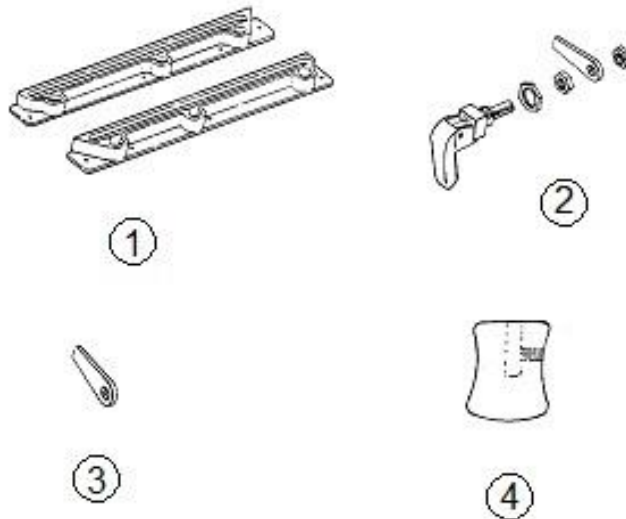

2020 GLOBETROTTER HARDWARE

Window Hardware

1. 382360	Window guide, RH
382359	Window guide, LH
2. 382367-01	Lower window latch, Chrome
195467-05	Lower window latch, Red
3. 115776	Lock paw, Window latch assembly
4. 380230-03	Knob, Window arm, Silver
380230-04	Knob, Window arm, Red
1101-0011	Bracket, LH window striker
1101-0012	Bracket, RH window striker