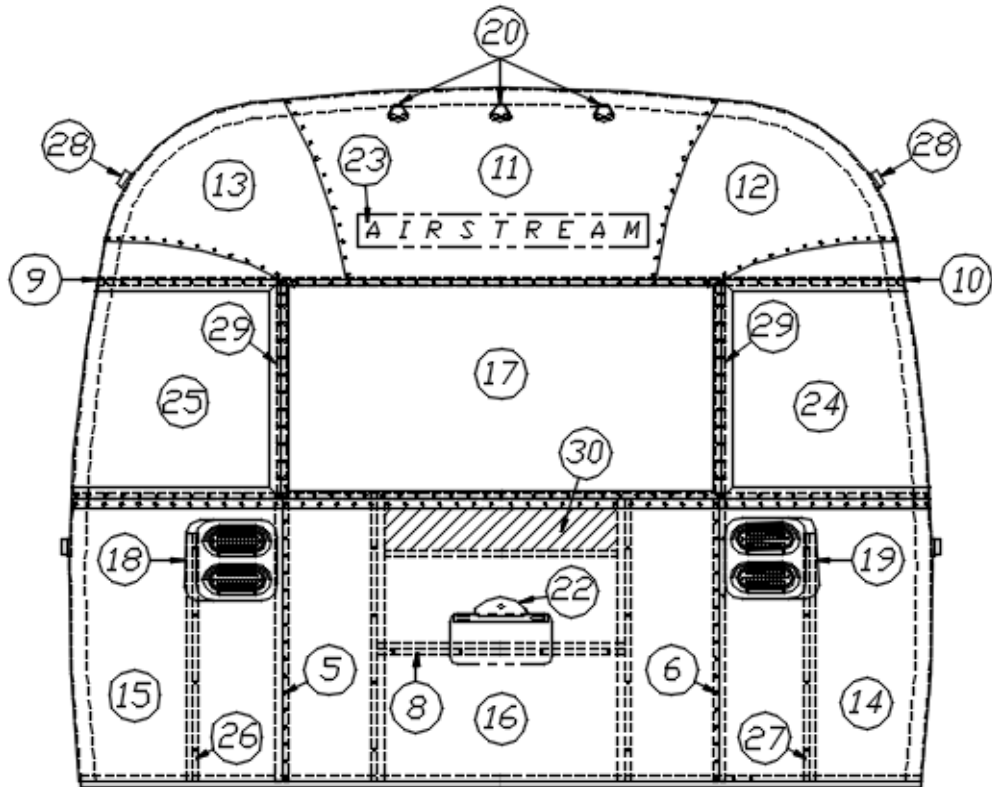

2020 GLOBETROTTER EXTERIOR SHELL

Aft End, 23 FB

1.	114994	Weldment Zero Bow "NB"
2.	104463	Bow Floor, Narrow Body Trl
3.	115480	Bow-Upper Window NB
4.	104343	Bow-Lower Window-Narrow Body Trl
5.	114505-01	Support Lower End Shell LH
6.	114505-02	Support Lower End RH
7.	114888	Segment-Center Left ""Bright"" RS Rear
8.	114889	Segment-Center Right ""Bright"" CS Rear
9.	114892	Segment #25 Narrow Bright
10.	114890	Segment-#26 ""Bright"
11.	114891	Segment-#27 ""Bright"
12.	114894	Segment-#28 ""Bright"
13.	114895	Segment-#29 ""Bright"
14.	116049	Exterior Plate - Rear End Shell-No Door-Lower
15.	512928	Light-Clearance W/Curved Bezel#L14-0103r
16.	382389	Gasket-Clearance Light
17.	115699	Plate-Backer End Shell
18.	952929-01	Taillight Assy-RS FC
19.	952929-02	Taillight Assy- CS FC
20.	115074	Bracket-Center Taillight Int
21.	115073-01	Bracket-R.S. Taillight Int
22.	115073-02	Bracket-C.S. Taillight Int
23.	372218-01	Window-21"" X 28"" Egress
24.	101315-01	Brace-LH Vert. Rear Sect. 29"
25.	101315-02	Brace-RH Vert. Rear Sect. 29"
26.	512860	Light-Clearance Red
27.	512409	Holder-License Plate Led Blk, Plastic
28.	116045	Backer, License Plate
29.	116046	Exterior Z-Rib - 20.00"
30.	114813-01	Angle-1.00 X 1.25 X 1.50
31.	116042	Exterior Plate, Rear End Shell, Offset Window
32.	365392	Gasket-Backup Camera
33.	512946-01	Observation System-Digital Wireless Kit
34.	382225	Grommet-Black .5 OD X .26"TK #DGB-4
35.	382079	Grommet-Expandable 1 1/4OD 5/32"-1/2" ID
36.	510446	Reflector, Stick On-Red W/Chrome Edge
37.	116038	Z Bar- Horizontal Frame 43.50"

2020 GLOBETROTTER EXTERIOR SHELL

Aft End, 25 FB, 27FB

Parts Listed on Next Page