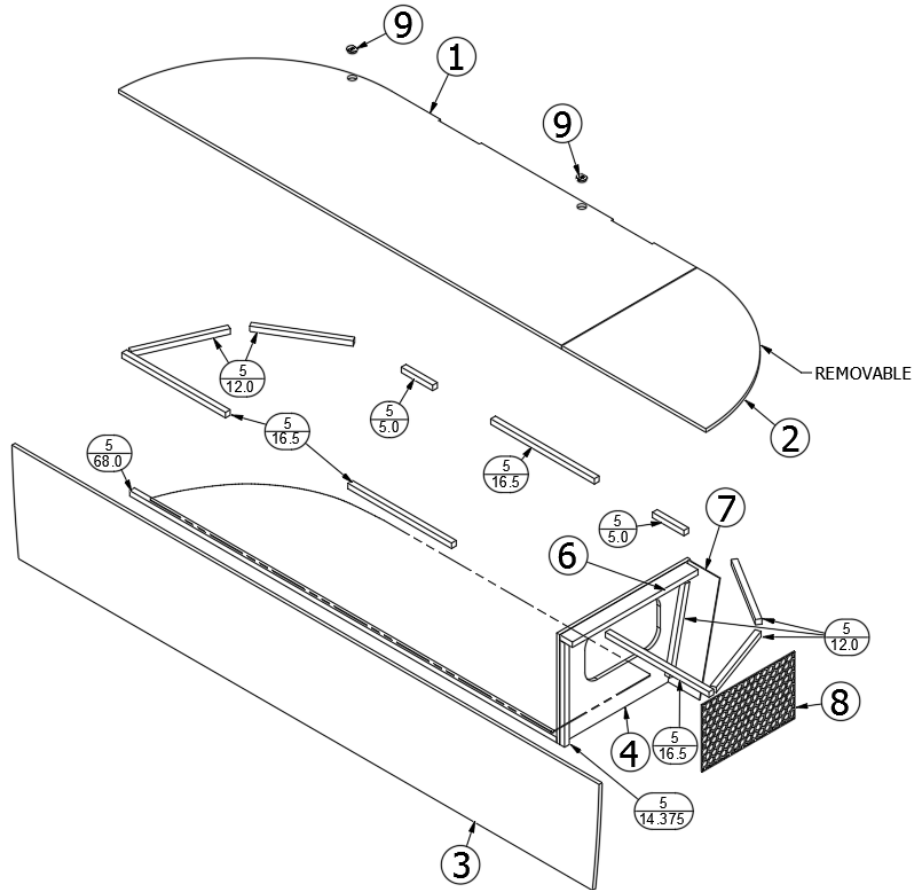

2020 GLOBETROTTER FURNITURE, BEDROOM

Storage Box, Twin 25FB, 27FB

968953 Assembly - Front Storage Box

1.	968953&000112BC	Pre Laminate- 0.50 X 21.50 X 70.50
2.	968953&000212BC	Pre Laminate- 0.50 X 21.50 X 22.87
3.	968953&000312BC	Pre Laminate- 0.50 X 15.13 X 93.50
4.	968953&000412CC	Pre Laminate- 0.50 X 15.13 X 20.81
5.	800025-01	Pine .75 x .75
6.	850082	Poplar .75 x 2 x 2
7.	968953&001103CE	Panel Vinyl/Raw 15.50 X 5
8.	203664-01	Grill Screen Plastic
9.	382057	Knock Down
	365429-01	Edgebanding 5/8 Blk Walnut
	365426-01	Edgebanding-5/8 Natl Elm
	100067	Aluminum Angle
	701538	Carpet, Ecoliner
	112671-16	Vinyl - Compartment Liner