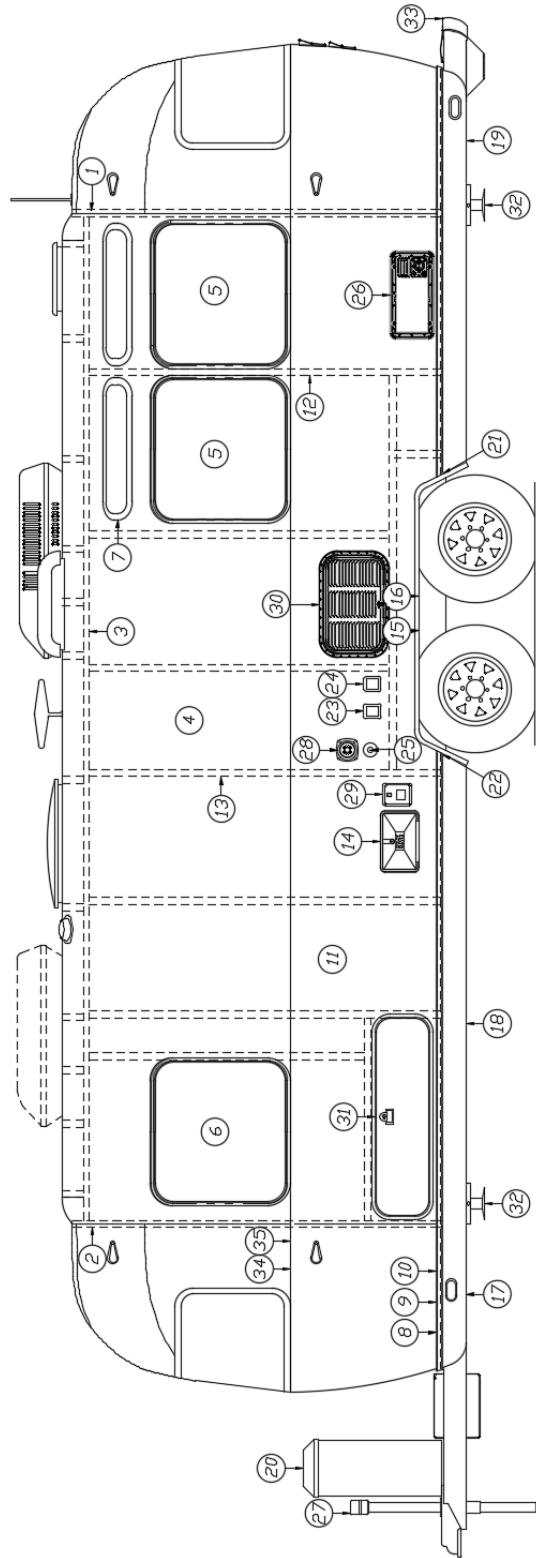

2020 GLOBETROTTER EXTERIOR SHELL

Wall, Roadside, 27FB

Parts Listed on Next Page