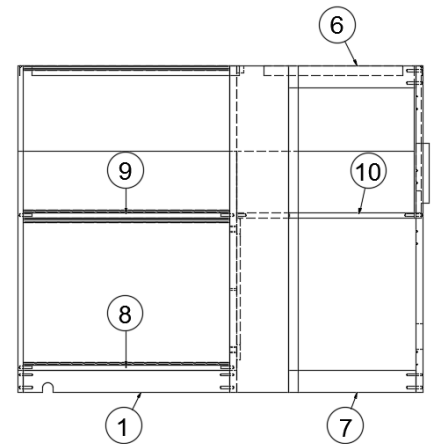

2020 GLOBETROTTER FURNITURE, LAVATORY

Lavatory Cabinet, 27FB

966884-GLO

Lavatory Cabinet

- | | |
|---------------------|----------------------------------|
| 1. 966884&010112BC | Panel, 20.85 x 2.25 |
| 2. 966884&010212BC | Panel, 11.25 x 14.5 |
| 3. 966884&010312BC | Panel, 11.25 x 14.5 |
| 4. 966884&010412BC | Panel, 11.25 x 14.5 |
| 5. 966884&010512BC | Panel, 11.25 x 14.5 |
| 6. 966884&010618BC | Panel, 12.87 x 2.25 |
| 7. 966884&010718BC | Panel, 12.87 x 2.25 |
| 8. 966884&010812CC | Panel, 10.25 x 20.85 |
| 9. 966884&010912CC | Panel, 10.25 x 20.85 |
| 10. 966884&011012CC | Panel, 18.68 x 17.19 |
| 11. 966884&011112CC | Panel, 10.25 x 33 |
| 12. 966884&011218CC | Panel, 2.25 x 33 |
| 13. 966884&011318CC | Panel, 2.25 x 14.87 |
| 14. 966884&011403CE | Panel, 22.13 x 22.13 |
| 15. 966884&011503CE | Panel, 17.94 x 6.25 |
| 16. 966893-41 | Radius sub assembly, Natural Elm |
| 966893-40 | Radius sub assembly, Dark Walnut |
| 17. 966884&011718BC | Panel, 11.87 x 18.19 |
| 18. 966884&011818BC | Panel, 11.87 x 13.5 |
| 19. 966884&013112CC | Panel, 8.5 x 7 |
| 20. 966885-41 | Lavatory top, Natural Elm |
| 966885-40 | Lavatory top, Dark Walnut |
| 381228-02 | Catch, Grabber door (5lb Pull) |
| 382030 | Pull, Recessed finger |
| 115374 | Sliding door track |
| 381607-11 | Hinge, Self-close |