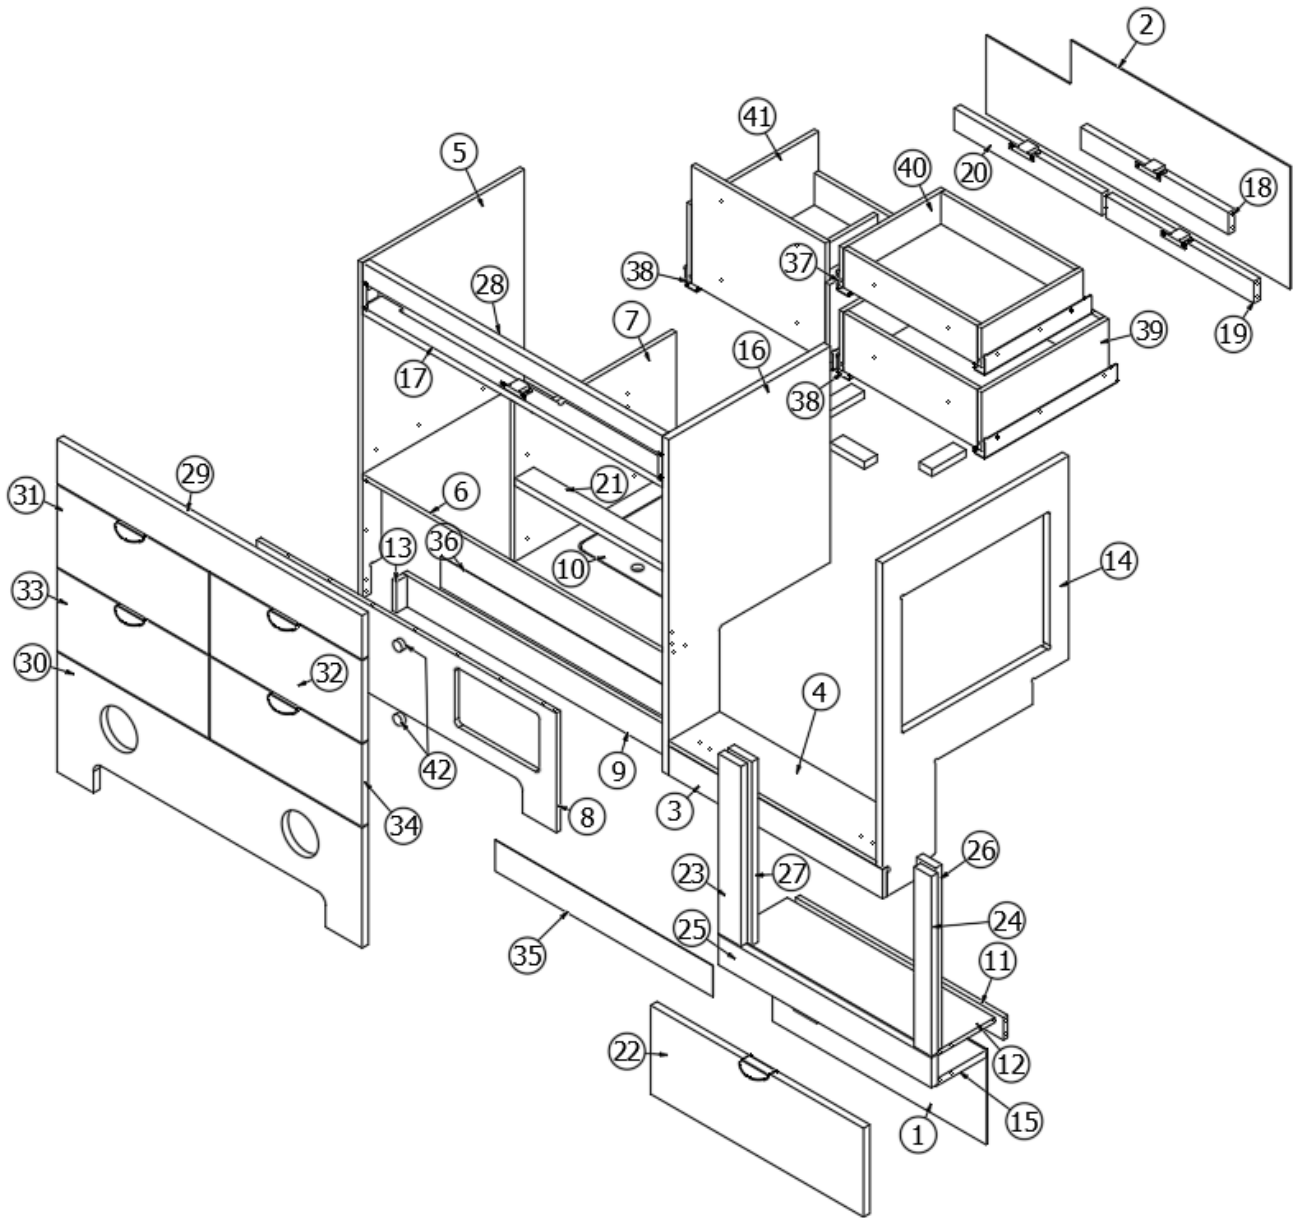

2020 GLOBETROTTER FURNITURE, GALLEY

Galley Cabinet, Standard Oven 23FB

Parts Listed on Next Page

2020 GLOBETROTTER FURNITURE, GALLEY

Galley Cabinet, Standard Oven 23FB

968969-01	Assembly, Galley Base Standard Oven
1.	968969&010103CE Panel, 9.69 X 25.25
2.	968969&010403CE Panel, 35.88 X 12.50
3.	968969&010512CC Panel, 3.00 X 25.25
4.	968969&010712CC Panel, 6.00 X 24.50
5.	968969&010912CC Panel, 19.09 X 34.25
6.	968969&011012CC Panel, 35.38 X 19.09
7.	968969&011112CC Pre Laminate-19.09 X 16.31
8.	968969&011212CC Panel, 35.38 X 12.19
9.	968969&011312CC Panel, 32.38 X 3.19
10.	968969&011412CC Panel, 11.75 X 13.88
11.	968969&011512CC Pre Laminate- 0.50 X 2.31 X 24.50
12.	968969&011612FC Panel, 7.00 X 24.50
13.	968969&011812FC Panel, 1.25 X 3.19
14.	968969&012418CC Panel, 21.96 X 34.25
15.	968969&012518CC Panel, 6.00 X 24.50
16.	968969&012618CC Pre Laminate- 0.75 X 19.09 X 34.25
17.	968969&012718CC Panel, 35.38 X 2.25
18.	968969&012818CC Pre Laminate-2.25 X 17.44
19.	968969&012918CC Pre Laminate-2.25 X 17.44
20.	968969&013018CC Pre Laminate-2.25 X 17.44
21.	968969&013118CC Pre Laminate-2.25 X 17.44
22.	968969&013318FC Pre Laminate- 0.75 X 25.13 X 9.07
23.	968969&013418FC Panel, 18.37 X 2.66
24.	968969&013518FC Panel, 18.37 X 2.03
25.	968969&013618FC Panel, 3.04 X 25.13
26.	968969&013818FC Panel, 18.75 X 2.25
27.	968969&013918FC Panel, 18.75 X 2.81
28.	968969&014018FC Panel, 2.00 X 35.38
29.	968969&014118FC Panel, 36.00 X 12.25
30.	968969&014218FC Pre Laminate-36.00 X 12.25
31.	968969&014318FC Pre Laminate- 0.75 X 17.94 X 8.41
32.	968969&014418FC Pre Laminate- 0.75 X 17.94 X 8.41
33.	968969&014518FC Pre Laminate- 0.75 X 17.94 X 8.41
34.	968969&014618FC Pre Laminate- 0.75 X 17.94 X 8.41
35.	116086 Toe Kick-Galley Aluminum 23FB
36.	116087 Toe Kick - Galley Aluminum 23FB
37.	382203-02 Drawer Slide 12" Tandem Plus Self Close
38.	382203-03 Drawer Slide- 15" Tandem Plus Self Close
39.	968022-13 6" Drawer Box Assembly
40.	968224-09 Drawer Box 11.50 X 16.31 4"
41.	969038 Double Door Drawer Box Assembly
42.	382665 Drawer Front Adjuster
43.	381228-02 Catch Grabber Door C3-805
44.	381607-11 Hinge-Self Close Overlay
45.	381607-12 Baseplate-Grass 9.5X37/32
46.	381607-16 Clip-Steel Grass Hinge
47.	382203-06 Clips Front Fixing (Right/Left)
	365429-01 Edgebanding 5/8 Blk Walnut, Dark Walnut
	365427-01 Edgebanding 5/8" Citadel, Natural Elm
	365429-02 Edgebanding 15/16: Blk Walnut, Dark Walnut
	365427-02 Edgebanding-15/16" Citadel, Natural Elm
	382521 Handle-Tab Pull Pol Chrome W/Screws Glo