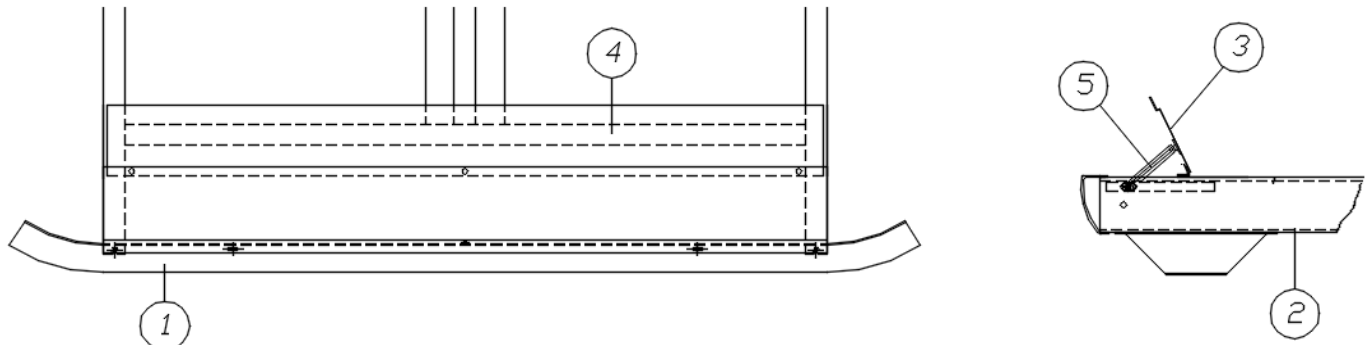

2020 GLOBETROTTER CHASSIS

Bumper and Storage, NB

1. 411055	Bumper
2. 454314	Bottom, Sewer hose compartment, 23FB
3. 454214-01	Lid, Rear hose carrier, Black
4. 114849-06	Aluminum sheet, .06" x 36" x 8', Black
5. 380024	Arms support, RH
380203-02	Piano hinge
382456	Swell latch
115601-02	Insert-Bumper Storage Tread 60.82", 23FB