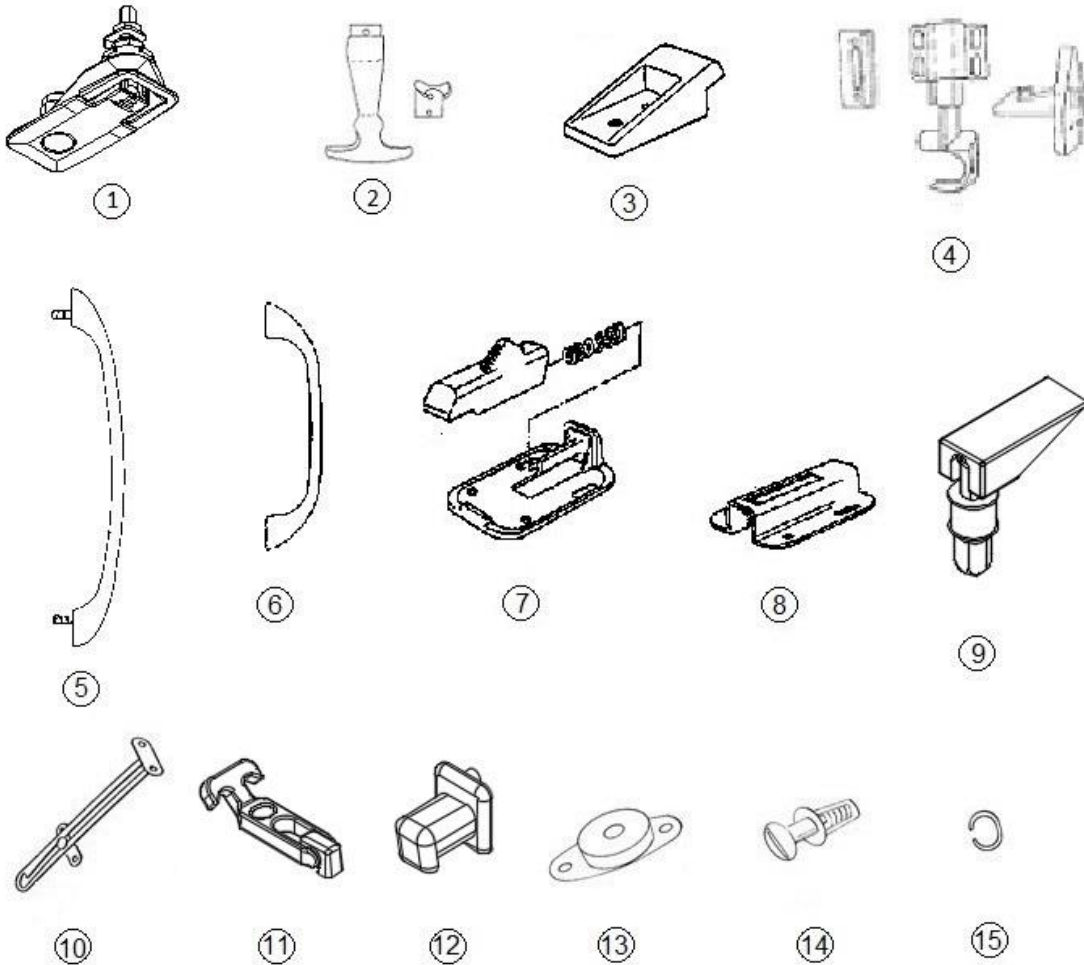

2020 GLOBETROTTER HARDWARE

Exterior Latches, Locks, and Handles

1. 382230-02	Compression latch w/key code
2. 381021-01	Rubber T-handle
3. 201056	Catch, main door hold-back
4. 381454	Latch, Screen door, Bullet
5. 101171	Grab handle
6. 380004	Handle, Screen door
7. 380291	Main door hold-back
8. 380290	Latch housing
9. 382456	Swell latch
10. 380024	Support arm, Bumper lid
11. 382562	Latch, Rubber
12. 382562-01	Keeper, Rubber latch
13. 685359	Rubber receptacle, 1/4 turn latch, Southco
14. 685358	Stud, 1/4 turn latch, Southco
15. 685362	Retaining ring, 1/4 turn stud
382074	Gasket, Main door grab handle