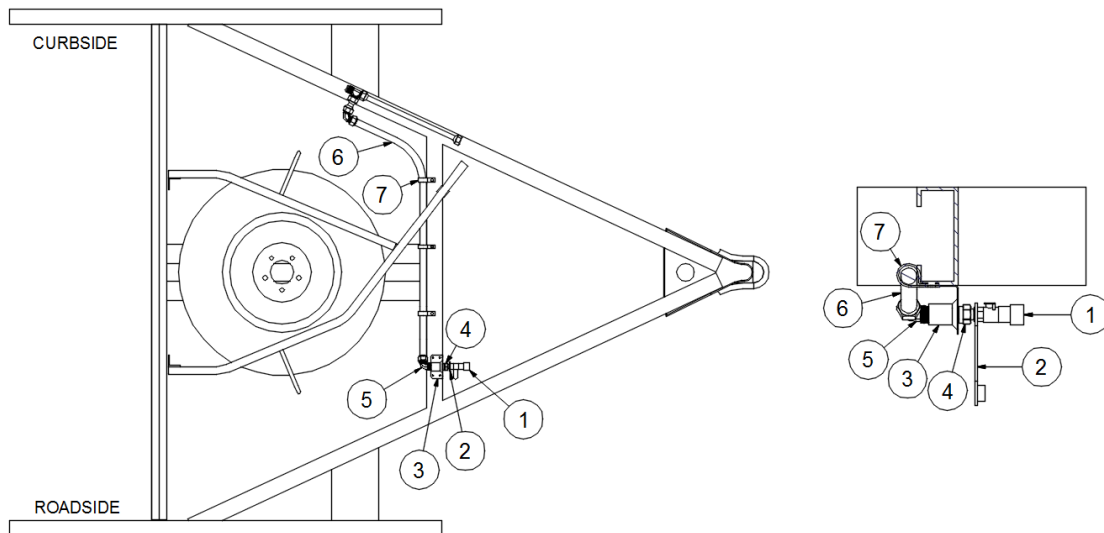

2020 GLOBETROTTER PLUMBING, LPG SYSTEM

LPG Tank and Cover

601710-01	LP cylinder, Steel
921246-01	LP tank cover, Black
602332-09	LP Regulator W 2Pigtails
602332-01	Wing nut
602332-02	Black pan
602332-05	48" LP hose, 3/8" x 1/2" female flare
602332-06	Hold down
602332-07	Z-bracket for regulator
381613	Plastisol cover, LP wing handle
115289-05	Cross bar, LP bottle cover, 5.31"
200841-02	Lid, LP tank cover
382562	Latch, Rubber
382562-01	Keeper, Rubber latch

Exterior Propane Port

112008 Exterior Propane Port

1. 602109-01	Coupler, Quick disconnect
2. 602109-03	Dust plug
3. 454901	Bracket, LP quick disconnect port
4. 602286	Nipple, 1/2" MNPT, 1/4" MNPT
5. 602313	Fitting, 1/2" MPT x 1/2" FLR, 90°
6. 602315	LP hose, 1/2" FLR SWV, 36"
7. 340085-07	Clamp, Loop, Steel w/rubber, 1"
201267-11	Conduit, Convolute, 1" Dia.
386250	Label, LPG service port