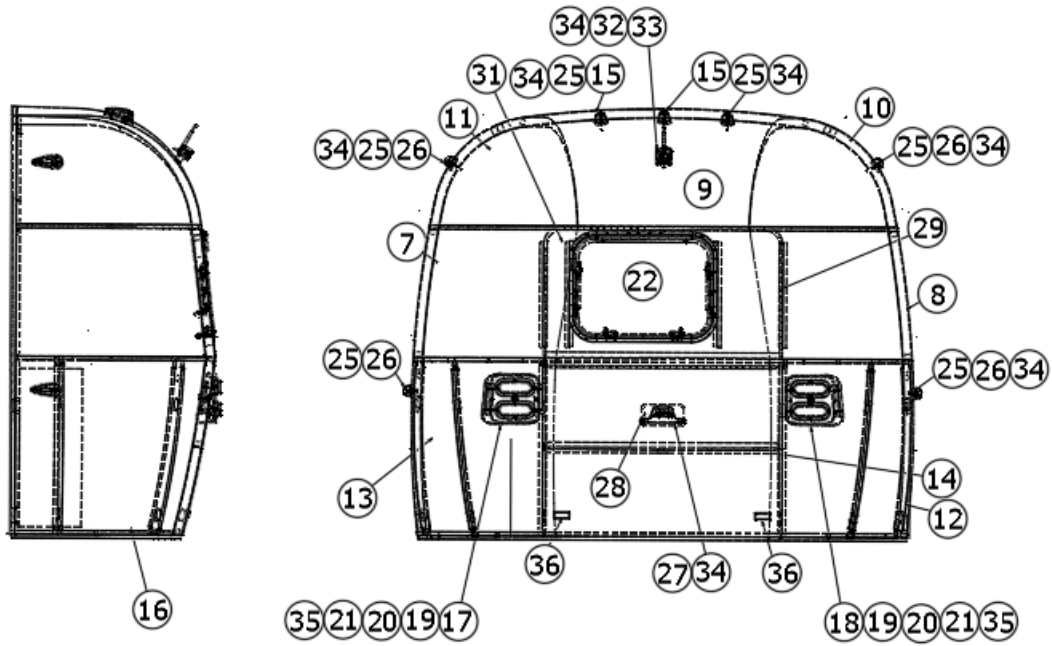

2020 GLOBETROTTER EXTERIOR SHELL

Aft End, 23 FB

Parts Listed on Next Page

2020 GLOBETROTTER EXTERIOR SHELL

Aft End, 23 FB

1.	114994	Weldment Zero Bow "NB"
2.	104463	Bow Floor, Narrow Body Trl
3.	115480	Bow-Upper Window NB
4.	104343	Bow-Lower Window-Narrow Body Trl
5.	114505-01	Support Lower End Shell LH
6.	114505-02	Support Lower End RH
7.	114888	Segment-Center Left ""Bright"" RS Rear
8.	114889	Segment-Center Right ""Bright"" CS Rear
9.	114892	Segment #25 Narrow Bright
10.	114890	Segment-#26 ""Bright"
11.	114891	Segment-#27 ""Bright"
12.	114894	Segment-#28 ""Bright"
13.	114895	Segment-#29 ""Bright"
14.	116049	Exterior Plate - Rear End Shell-No Door-Lower
15.	512928	Light-Clearance W/Curved Bezel#L14-0103r
16.	382389	Gasket-Clearance Light
17.	115699	Plate-Backer End Shell
18.	952929-01	Taillight Assy-RS FC
19.	952929-02	Taillight Assy- CS FC
20.	115074	Bracket-Center Taillight Int
21.	115073-01	Bracket-R.S. Taillight Int
22.	115073-02	Bracket-C.S. Taillight Int
23.	372218-01	Window-21"" X 28"" Egress
24.	101315-01	Brace-LH Vert. Rear Sect. 29"
25.	101315-02	Brace-RH Vert. Rear Sect. 29"
26.	512860	Light-Clearance Red
27.	512409	Holder-License Plate Led Blk, Plastic
28.	116045	Backer, License Plate
29.	116046	Exterior Z-Rib - 20.00"
30.	114813-01	Angle-1.00 X 1.25 X 1.50
31.	116042	Exterior Plate, Rear End Shell, Offset Window
32.	365392	Gasket-Backup Camera
33.	512946-01	Observation System-Digital Wireless Kit
34.	382225	Grommet-Black .5 OD X .26"TK #DGB-4
35.	382079	Grommet-Expandable 1 1/4OD 5/32"-1/2" ID
36.	510446	Reflector, Stick On-Red W/Chrome Edge
37.	116038	Z Bar- Horizontal Frame 43.50"