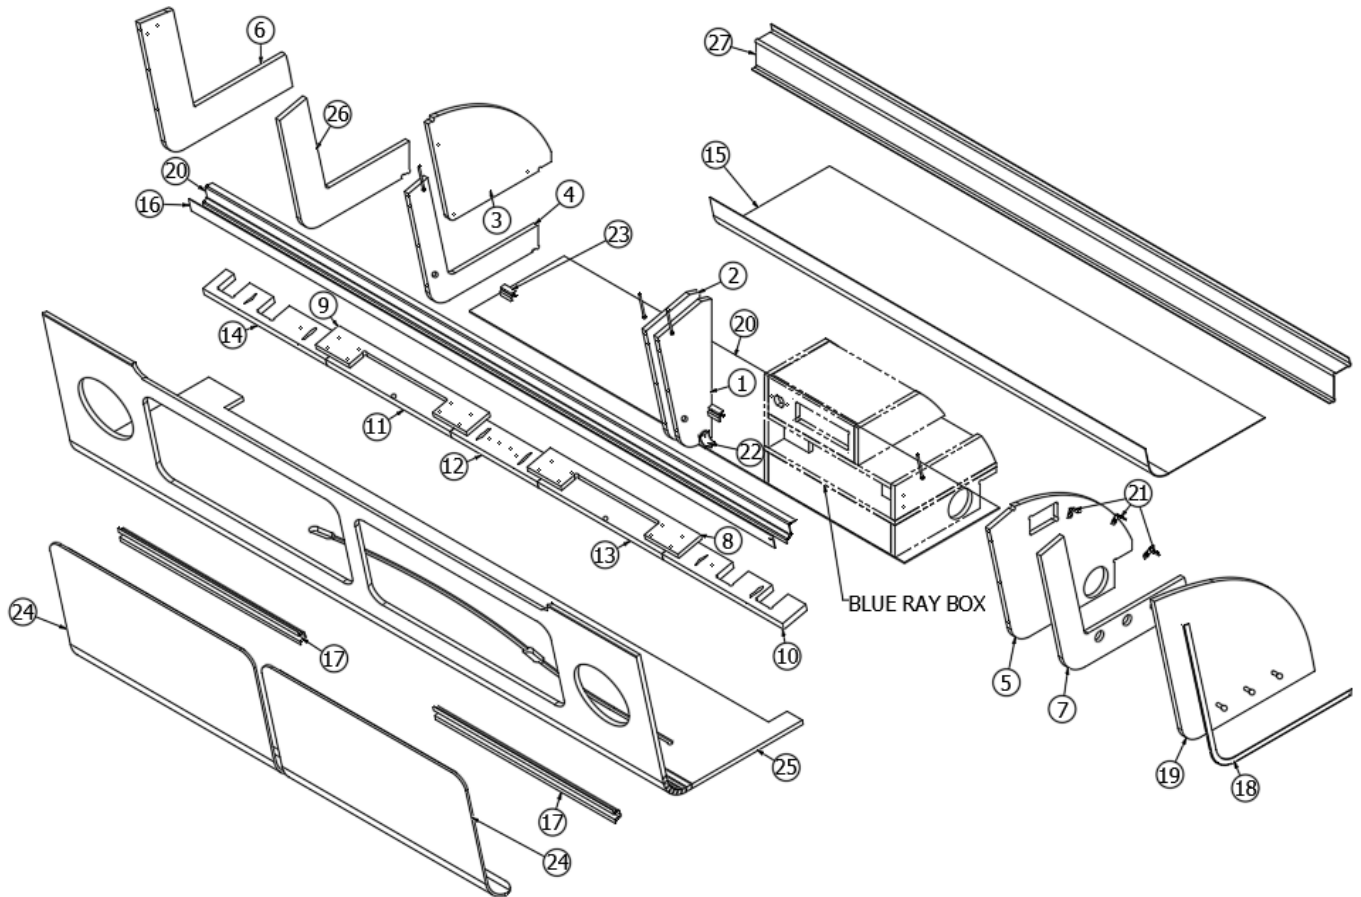

2020 GLOBETROTTER

FURNITURE, LOUNGE

Roof Locker, Lounge Roof Locker, 23FB

Parts Listed on Next Page

2020 GLOBETROTTER FURNITURE, LOUNGE

Roof Locker, Lounge Roof Locker, 23FB

969019 Assembly - Lounge Roof Locker

1.	969019&000112CC	Panel, 6.79 X 15.44
2.	969019&000212CC	Panel, 6.79 X 15.44
3.	969019&000312CC	Panel, 15.53 X 12.50
4.	969019&000412CC	Panel, 16.408 X 14.75
5.	969019&000512CC	Panel, 18.02 x 15.17
6.	969019&000712CC	Panel, 19.33 X 16.56
7.	969019&000812CC	Panel, 18.70 X 15.59
8.	969019&000912CC	Pre Laminate- 0.50 X 3.00 X 19.06
9.	969019&001012CC	Pre Laminate- 0.50 X 3.00 X 19.06
10.	969019&001118CC	Panel, 3.00 X 15.25
11.	969019&001218CC	Panel, 3.00 X 15.25
12.	969019&001318CC	Panel, 3.00 X 15.25
13.	969019&001418CC	Panel, 3.00 X 15.75
14.	969019&001518CC	Panel, 3.00 X 15.50
15.	969019&001601CE	Panel, 17.82 X 55.00
16.	969019&001703CE	Panel, 1.50 X 73.75
17.	101401	Extrusion, Door Latch Housing/Stoneguard
18.	115375-03	Extrusion-Formed - RH Locker End
19.	802251	Galley End Cap
20.	116084	Lounge R/L Front .060 Aluminum
21.	380041	Brace 1" Stanley Corner
22.	385963	Bracket Mounting Angle Lambrequin
23.	513259	Switch- 12VDC Magnetic #AP-SWI-105
24.	802356-0040	Door-Curved Overhead Black Walnut
	802356-0041	Door-Curved Overhead Natural Elm
25.	802411	Lounge Locker Face
26.	802411-02	Divider, Partial
27.	116117	Closeout, Blind Formed Locker 23FBGLO
	701538-01	Carpet-Econolier W/PSA Back
	381607-12	Baseplate-Grass 9.5X37/32
	381607-14	Hinge Nickel Plated Self Closing
	381688	Bumpon
	382525-04	Gas Spring SS 10#
	382525-01	Bracket-Ball Stud Mounting
	382525-02	Bracket-90 Deg Mounting
	998241-02	Leatherette Fabric/Weld Cord 68"
	998241-04	Vinyl Fabric/Welt Cord Assembly 34.5"
	513297-19	Kit-Luna Light & Track 1'7"
	513332-40	Kit-Luna Light & 45" Alum Track G27
	513333-60	Kit-Luna Light & Plastic Track G27
	969020-02	Blu-Ray Shelf, 23FB Globetrotter