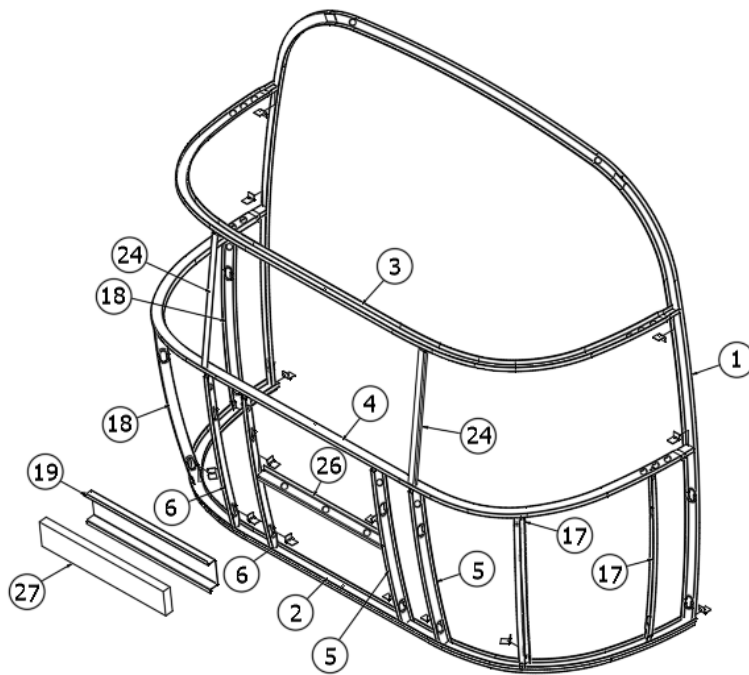

2020 GLOBETROTTER EXTERIOR SHELL

Front End, 23FB, Queen

Parts Listed on Next Page