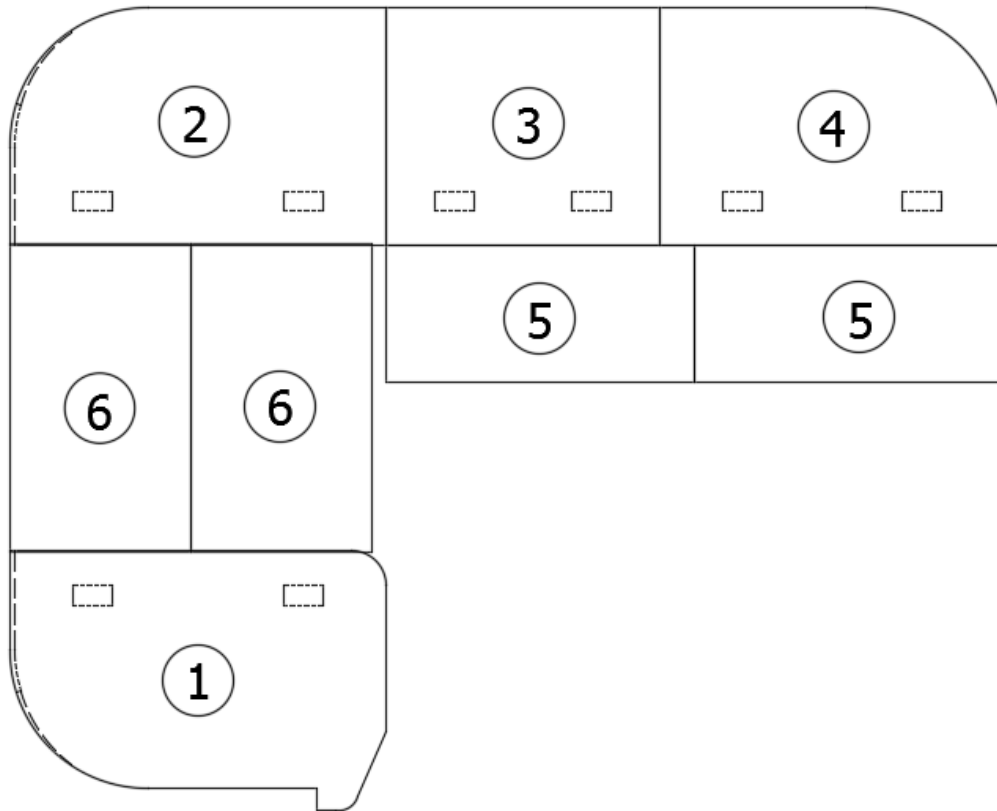

2020 GLOBETROTTER UPHOLSTERY, FOAM

Dinette Cushions, 25FB, 27FB

704453-LG	Kit, Foam/Vinyl, London Grey
704453-BB	Kit, Foam/Vinyl, Barcelona Blue
704453-1CC	Kit, Foam/Vinyl, Copenhagen Cream
704453-DS	Kit, Foam/Vinyl, Dublin Slate
704455	Kit, Foam for backrests

1. 704453x-01	CS dinette seat
2. 704453x-02	RS aft dinette seat
3. 704453x-03	RS middle dinette seat
4. 704453x-04	RS forward dinette seat
5. 704453x-05	Filler piece
6. 704453x-06	Filler piece

*Substitute "LG", "BB", "1CC", or "DS" for "X" when ordering Ultraleather