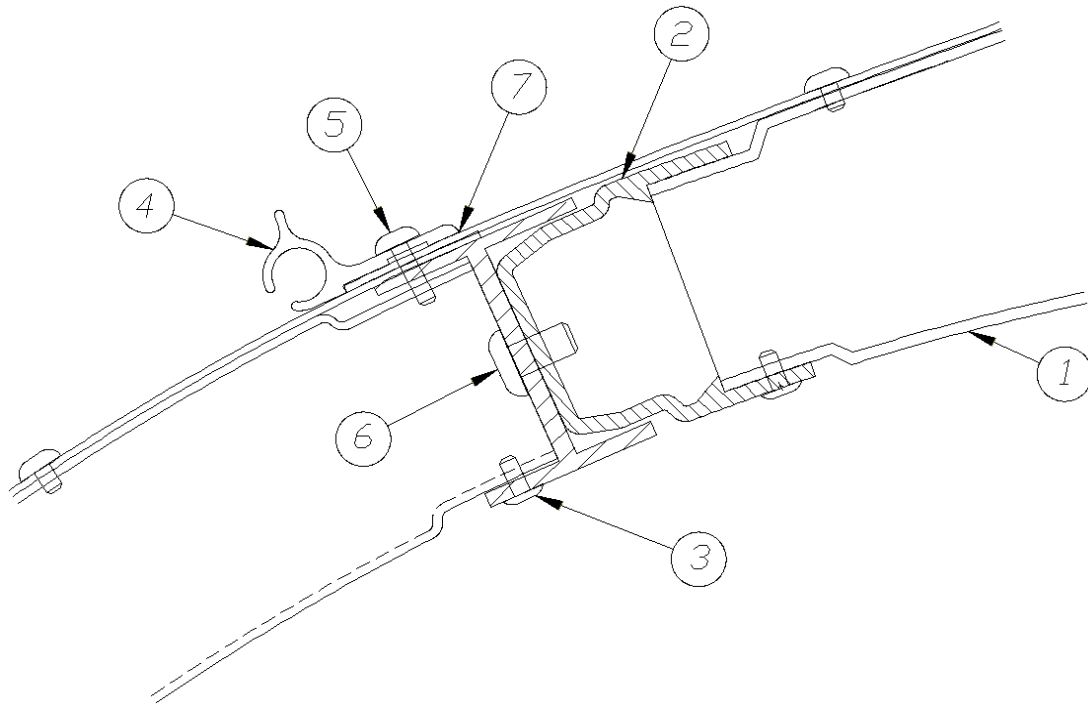

2020 GLOBETROTTER EXTERIOR SHELL

Roof, Wide Body Trailers

923384
923340SGL

Roof Assembly, 25FB
Roof Assembly, 27FB

1. 115586	Roof bow, WB
2. 114987-01	Extrusion, Roof corner
3. 330127-03	Rivet, 1/8", (Mill) AD43ABS
4. 114290-01	Extrusion, Awning/drip rail, 197"
5. 325003-03	Rivet, 1/8 x 7/16, White
6. 330139-01	Rivet, 1/4", Magnalok SS
7. 365330-05	Adseal, Awning rail, 10.3oz tube
115727-238	Aluminum sheet, .032" x 72" x 238", White
115727-262	Aluminum sheet, .032" x 72" x 262", White
115571	Z-rib, 3", WB
115593	Transition cap, Stretched formed, WB