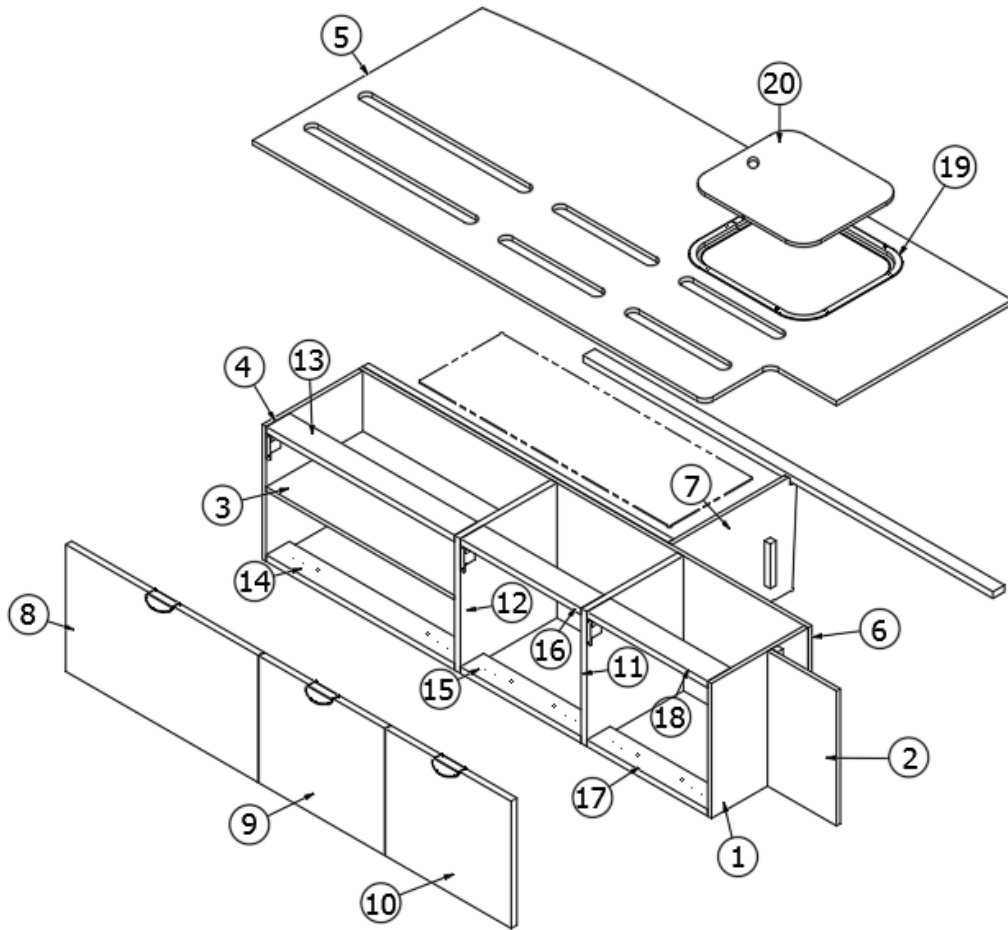

2020 GLOBETROTTER FURNITURE, BEDROOM

Bed, Twin CS, 23FB

Parts Listed on Next Page