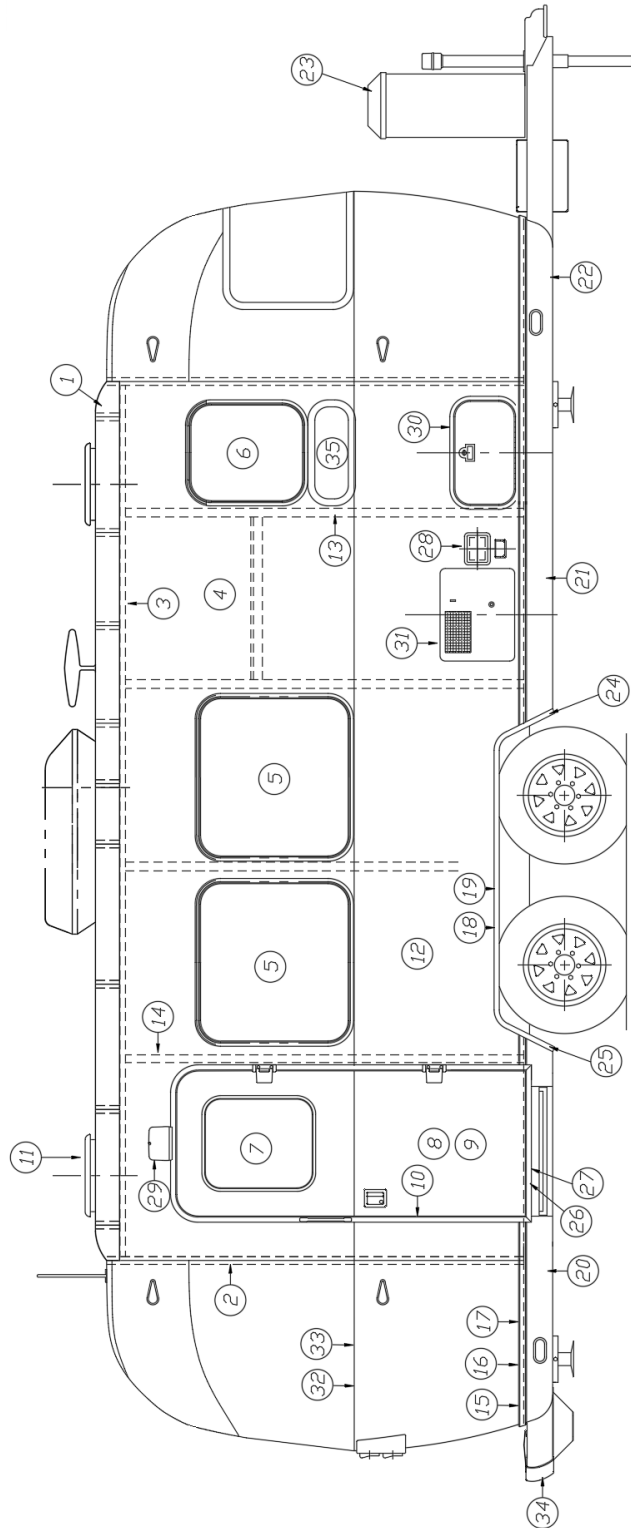

2020 GLOBETROTTER EXTERIOR SHELL

Wall, Curbside, 23FB

Parts Listed on Next Page