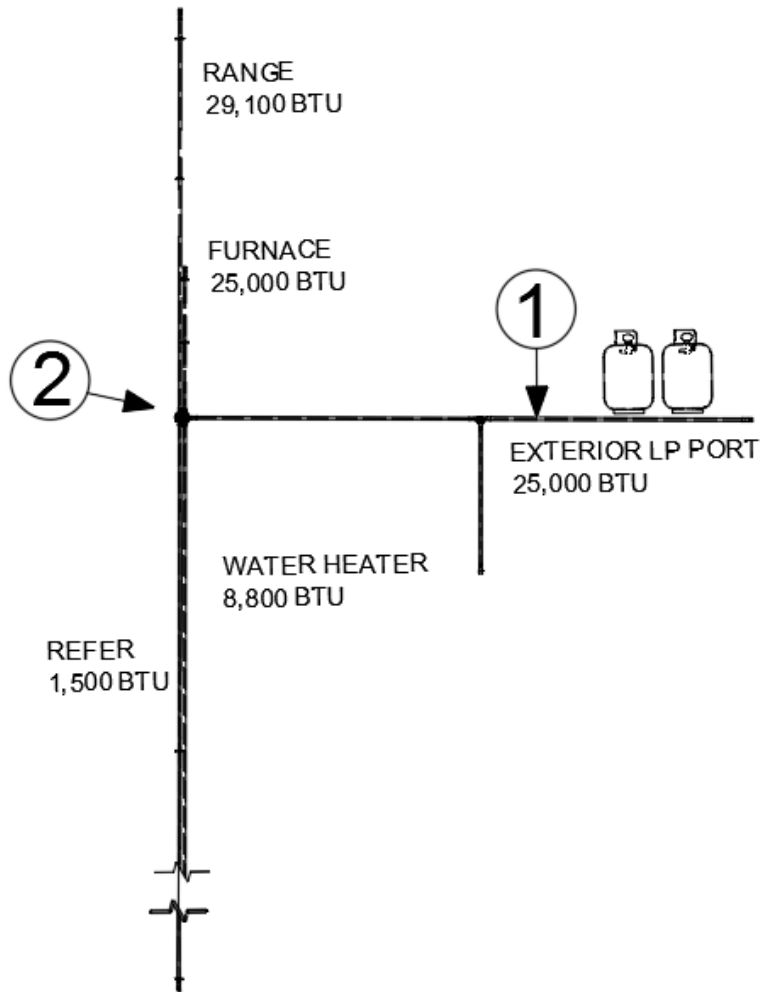

2020 GLOBETROTTER PLUMBING, LPG SYSTEM

LPG System, 25FB

943885-01   LPG Flex Line Assembly

1. 943885 382160 2. 382556 112038-04 602332-09 601710-01 921246	LPG Flex Line Assembly Grommet, Rubber LP Closeout Install LP Regulator Cavanaugh gas regulator w/two 11" pigtails LP cylinder, Steel 30# LP Bottle Cover 30#