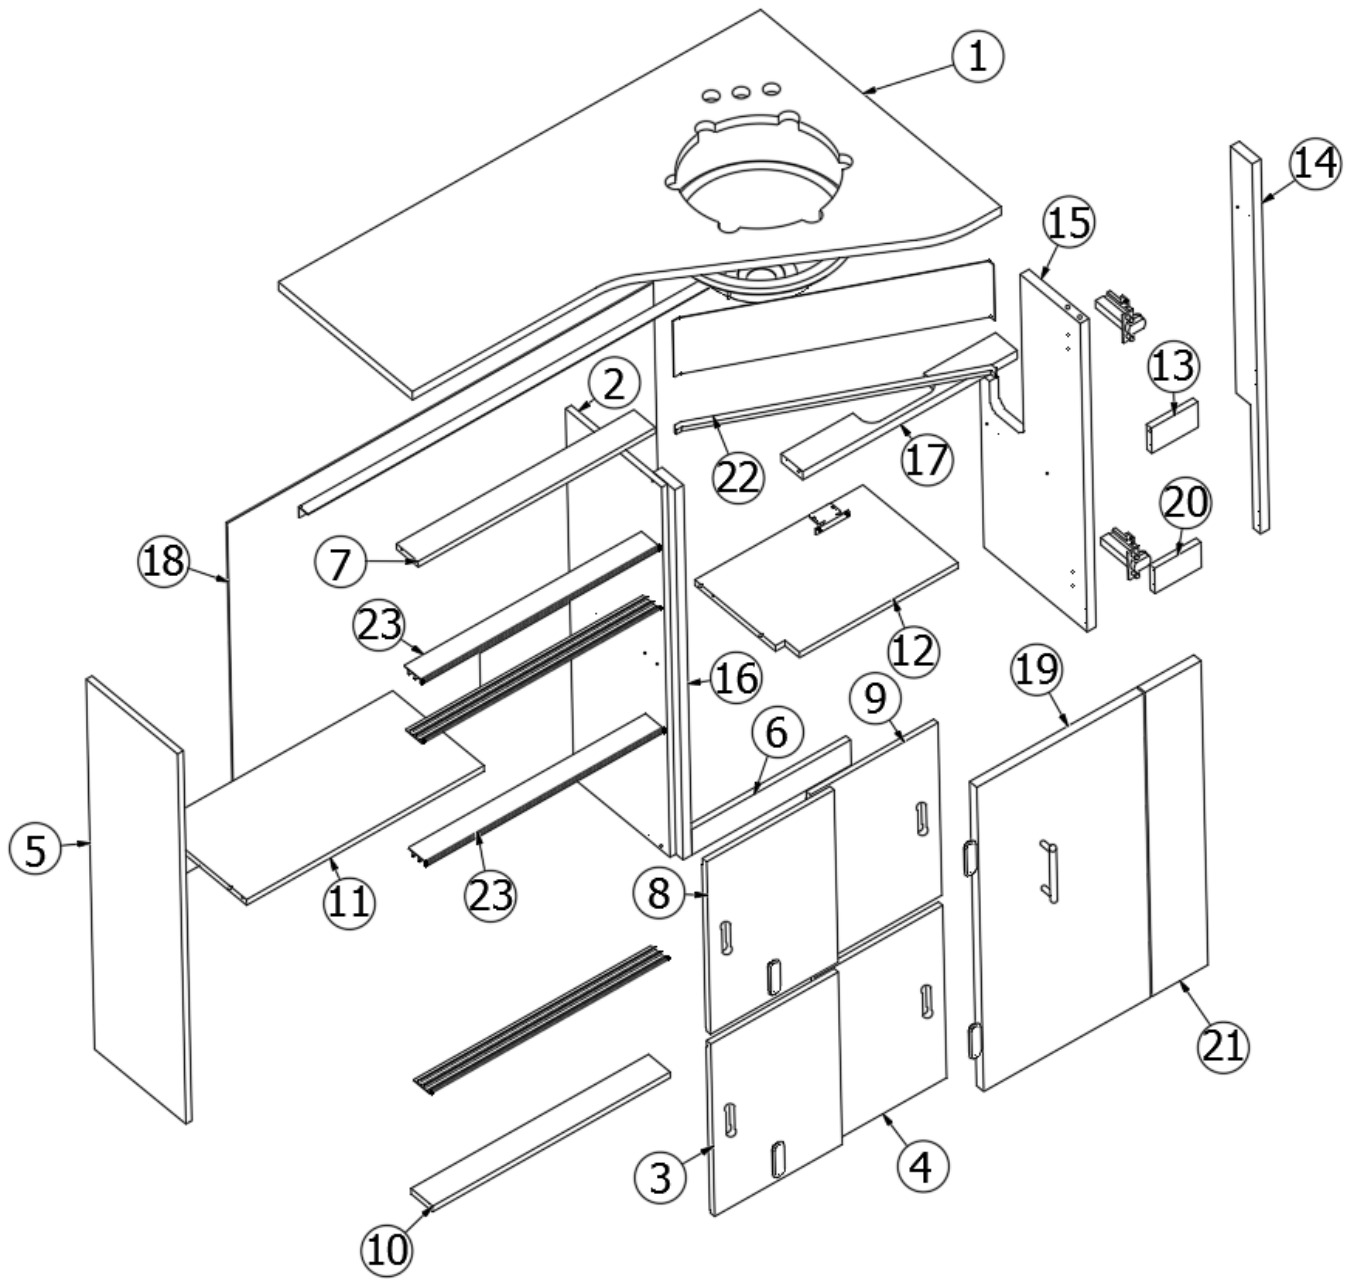

2020 GLOBETROTTER FURNITURE, LAVATORY

Lavatory Cabinet, 25FB

Parts Listed on Next Page