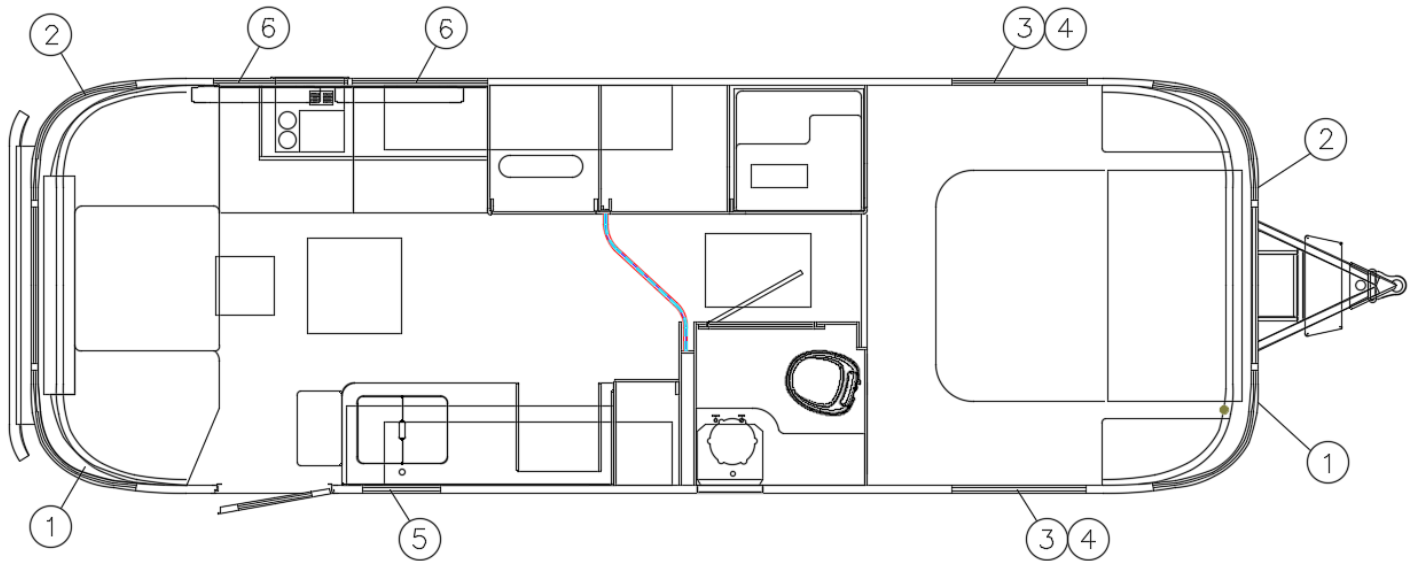

2020 GLOBETROTTER DRAPES AND SHADES

Drapes and Shades, 27FB

115914

Window Coverings Install

1. 998240-01	Pleated drape, Front/rear wrap, RS
2. 998240-02	Pleated drape, Front/rear wrap, CS
3. 998240-03	Pleated drape, LH side
4. 998240-04	Pleated drape, RH side
5. 703700-05	Shade, Window rail, 19 x 34, Oceanair
6. 703700-04	Shade, Window rail, 29.75 x 34, Oceanair
704199-02	Shade, 31.25 x 9.5, 1" rail, Ash Grey
704120-01	Shade, Skylight, 14.5 x 22, Grey
704120-02	Shade, Skylight, 19.25 x 20, Grey
704546	Shade-Fantastic Fan 13.25 X 13.25 Silver W/Blackout