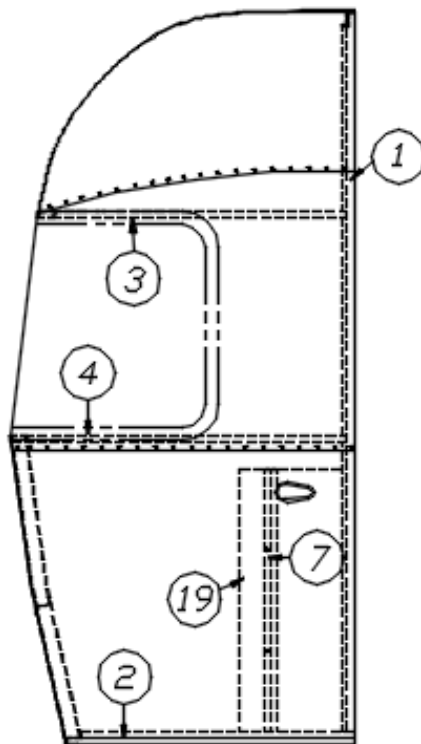

2020 GLOBETROTTER EXTERIOR SHELL

Front End, 25FB

Parts Listed on Next Page