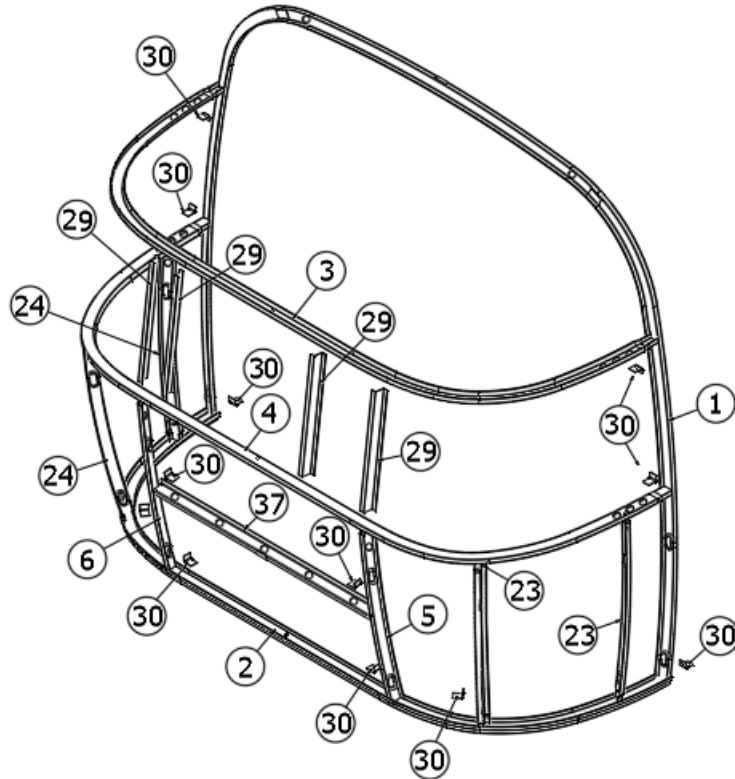

2020 GLOBETROTTER EXTERIOR SHELL

Aft End, 23 FB

Parts Listed on Next Page

2020 GLOBETROTTER EXTERIOR SHELL

Aft End, 23 FB

1.	114994	Weldment Zero Bow "NB"
2.	104463	Bow Floor, Narrow Body Trl
3.	115480	Bow-Upper Window NB
4.	104343	Bow-Lower Window-Narrow Body Trl
5.	114505-01	Support Lower End Shell LH
6.	114505-02	Support Lower End RH
7.	114888	Segment-Center Left ""Bright"" RS Rear
8.	114889	Segment-Center Right ""Bright"" CS Rear
9.	114892	Segment #25 Narrow Bright
10.	114890	Segment-#26 ""Bright"
11.	114891	Segment-#27 ""Bright"
12.	114894	Segment-#28 ""Bright"
13.	114895	Segment-#29 ""Bright"
14.	116049	Exterior Plate - Rear End Shell-No Door-Lower
15.	512928	Light-Clearance W/Curved Bezel#L14-0103r
16.	382389	Gasket-Clearance Light
17.	115699	Plate-Backer End Shell
18.	952929-01	Taillight Assy-RS FC
19.	952929-02	Taillight Assy- CS FC
20.	115074	Bracket-Center Taillight Int
21.	115073-01	Bracket-R.S. Taillight Int
22.	115073-02	Bracket-C.S. Taillight Int
23.	372218-01	Window-21"" X 28"" Egress
24.	101315-01	Brace-LH Vert. Rear Sect. 29"
25.	101315-02	Brace-RH Vert. Rear Sect. 29"
26.	512860	Light-Clearance Red
27.	512409	Holder-License Plate Led Blk, Plastic
28.	116045	Backer, License Plate
29.	116046	Exterior Z-Rib - 20.00"
30.	114813-01	Angle-1.00 X 1.25 X 1.50
31.	116042	Exterior Plate, Rear End Shell, Offset Window
32.	365392	Gasket-Backup Camera
33.	512946-01	Observation System-Digital Wireless Kit
34.	382225	Grommet-Black .5 OD X .26"TK #DGB-4
35.	382079	Grommet-Expandable 1 1/4OD 5/32"-1/2" ID
36.	510446	Reflector, Stick On-Red W/Chrome Edge
37.	116038	Z Bar- Horizontal Frame 43.50"