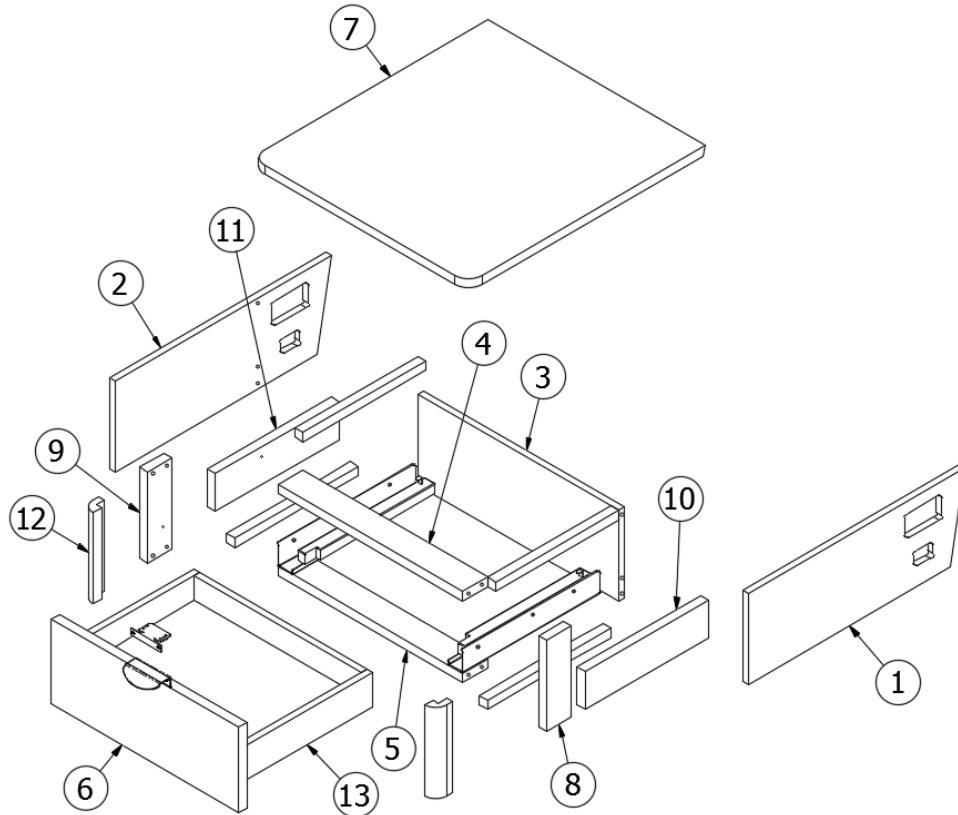

2020 GLOBETROTTER FURNITURE, BEDROOM

Nightstand, Twin, 25FB, 27FB

968773

Center Nightstand

1. 968773&000112BC	Panel, 20.25 x 7.25
2. 968773&000212BC	Panel, 20.25 x 7.25
3. 968773&000312CC	Panel, 18.5 x 7.25
4. 968773&000418CC	Panel, 2.25 x 17
5. 968773&000518CC	Panel, 2.25 x 17
6. 968773&000618BC	Panel, 17.75 x 6.93
7. 968773&000718BC	Panel, 20 x 22.20
8. 968773&001918CC	Panel, 2.25 x 7.25
9. 968773&002018CC	Panel, 2.25 x 7.25
10. 968773&002118CC	Panel, 3 x 11.38
11. 968773&002218CC	Panel, 3 x 11.38
12. 968773&0023T06A	Corner trim, 90°, 1" radius
801706-0040	Corner Trim 90 Deg Rad Blk Walnut
801706-0041	Corner Trim 90deg 1" Rad Nat Elm
13. 968021-12	Drawer box, 2.75 x 16.38 x 12
382521	Handle, Tab pull, Chrome
381228-02	Catch, Grabber door (5lb Pull)
365429-02	Edgebanding 15/16: Blk Walnut
365426-02	Edgebanding-15/16" Natl Elm
382203-02	Drawer slide, Self-close, 12"
382203-06	Clips, Front fixing