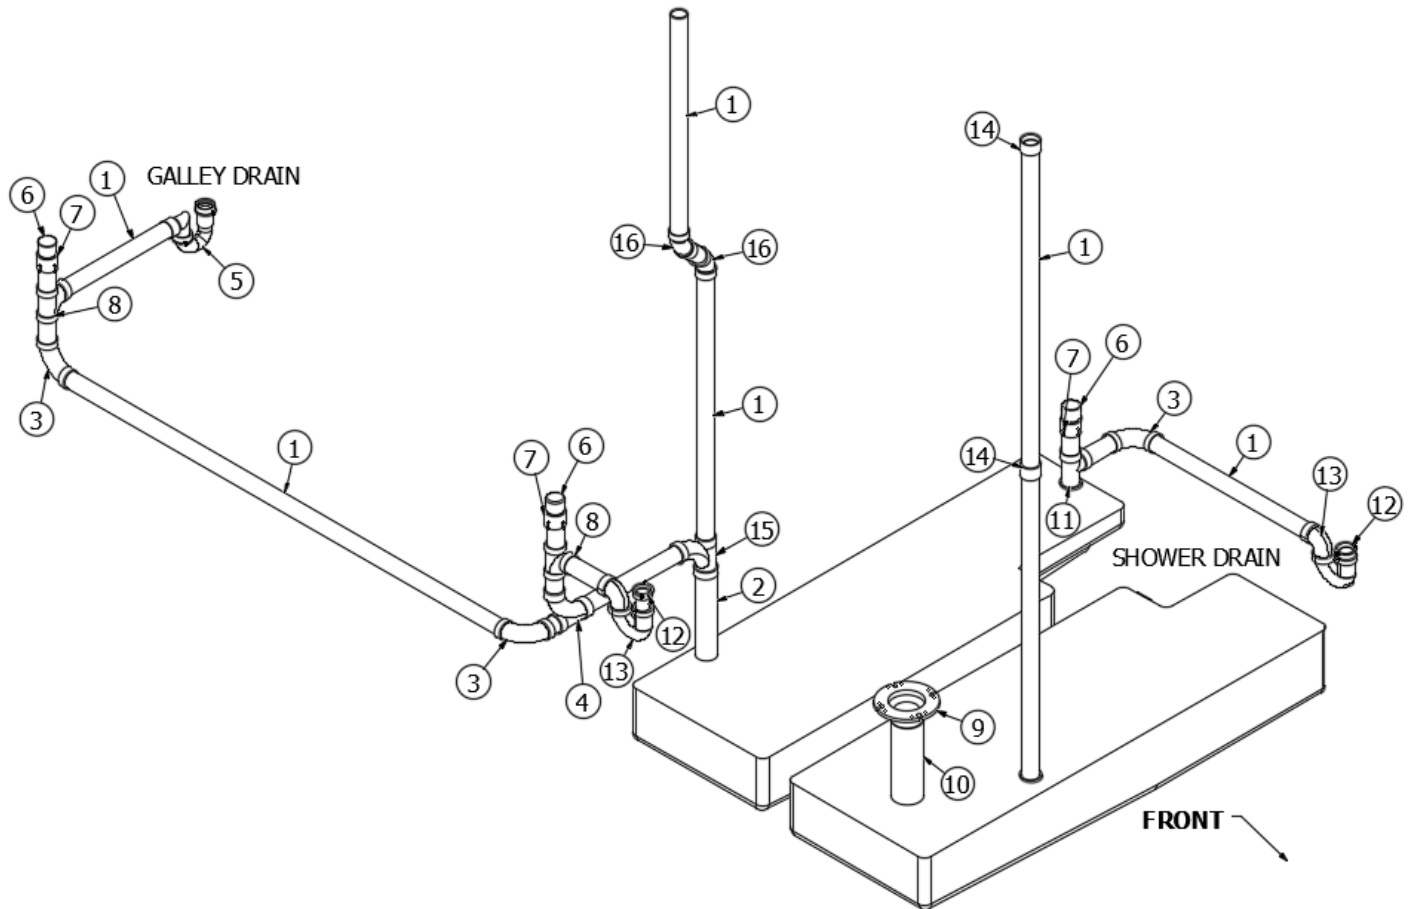

2020 GLOBETROTTER PLUMBING, DRAIN

Drain, Above Floor, 27FB

943837

Above Floor Drain System

1. 601160-02	Pipe, ABS, 1.5"
2. 601160-03	Pipe, ABS, 2"
3. 600035	Ell, ABS, Long sweep, 1.5"
4. 600182	Wye
5. 600622	P-trap, 1.5" w/slip nut & washer
6. 600538	Vent, V-200
7. 600308	Adapter, ABS, Female
8. 600156	Tee, Sanitary, 1.5"
9. 600065	Flange, Floor threaded
10. 601267-04	Nipple, Threaded one end only, 10"
11. 601686	Tee, Sanitary
12. 602164-02	Tailpiece w/nuts & washers, 1.5"
13. 602164-01	P-trap w/compression nut, 1.5"
14. 600227	Plastic coupling
15. 602072	Tee, Sanitary, Reducing
16. 600030	Ell, ABS, 45°, Long turn
690700-01	Vent cap cover, White