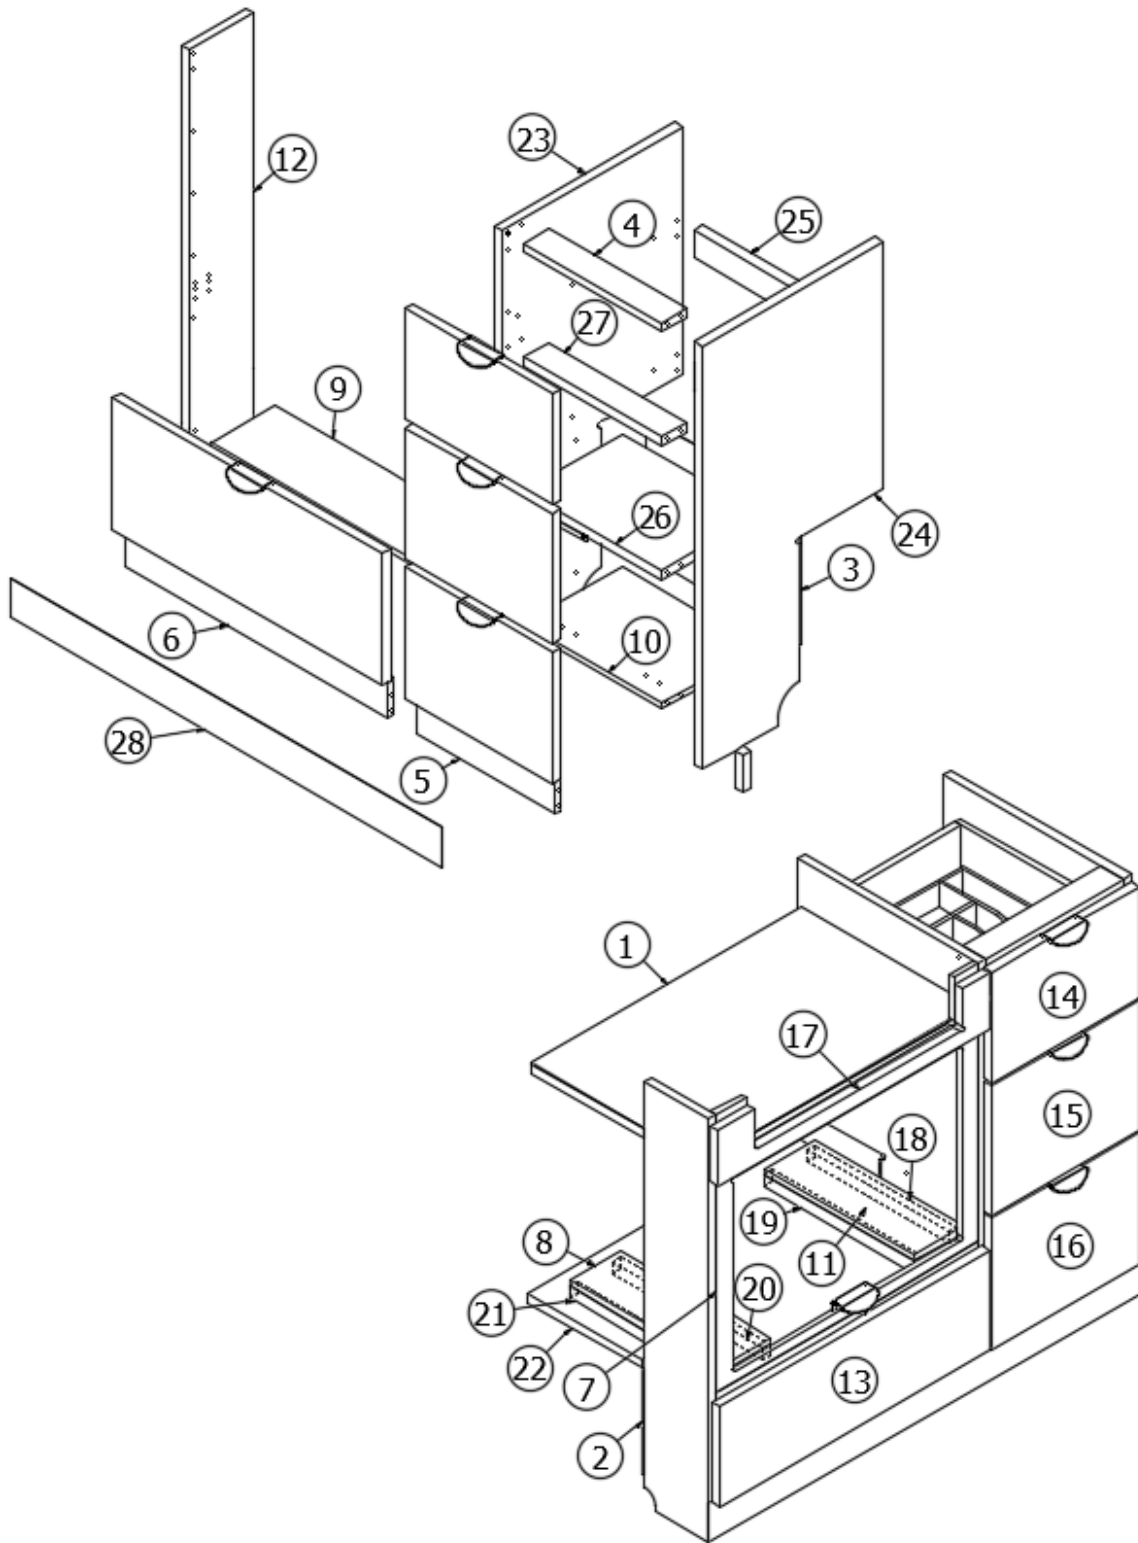

2020 GLOBETROTTER FURNITURE, GALLEY

Galley, Convection Microwave Cabinet, 27FB

Parts Listed on Next Page