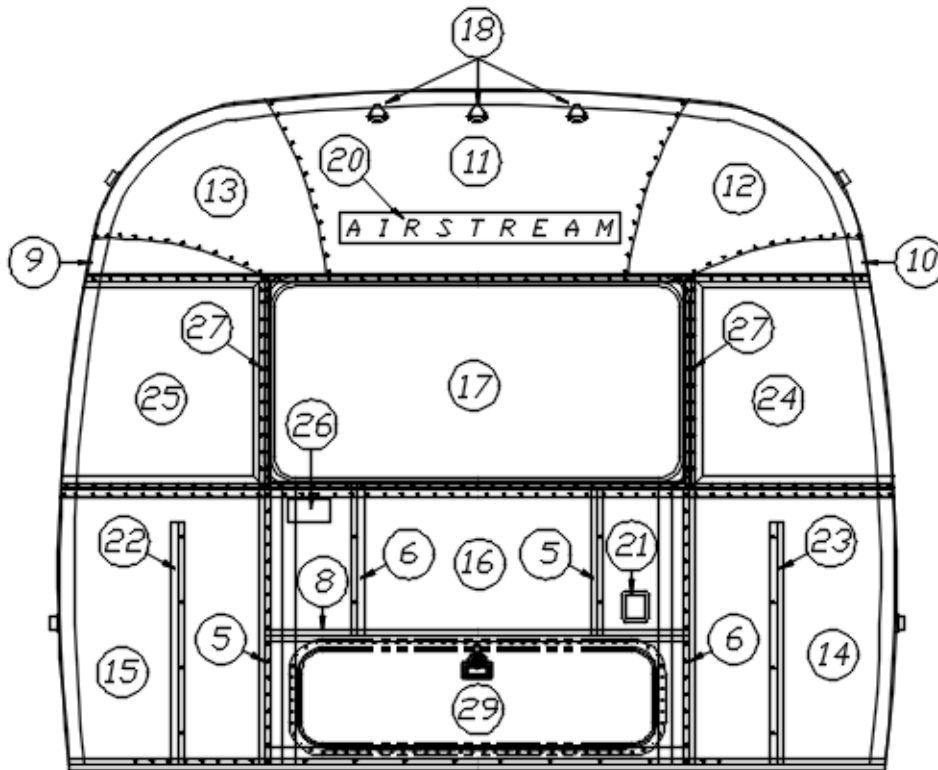

2020 GLOBETROTTER EXTERIOR SHELL

Front End, 27FB, 25FB Twin

Parts Listed on Next Page