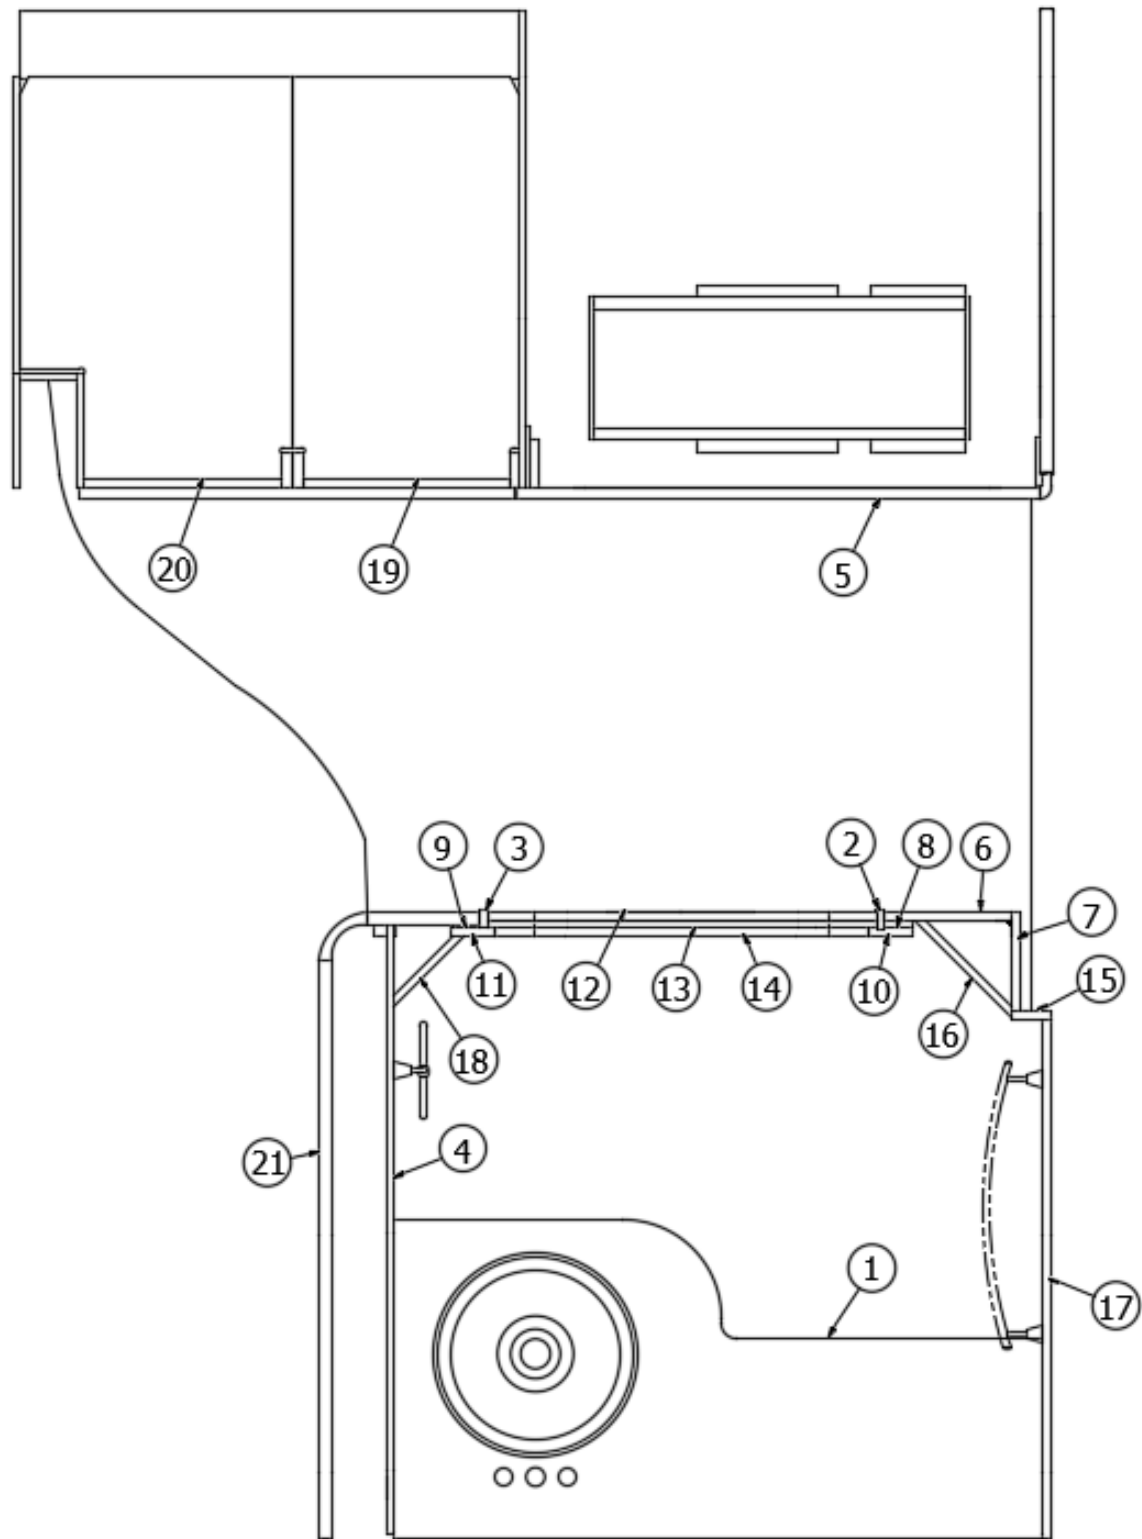

2020 GLOBETROTTER FURNITURE, LAVATORY

Bath Module, 27FB

Parts Listed on Next Page