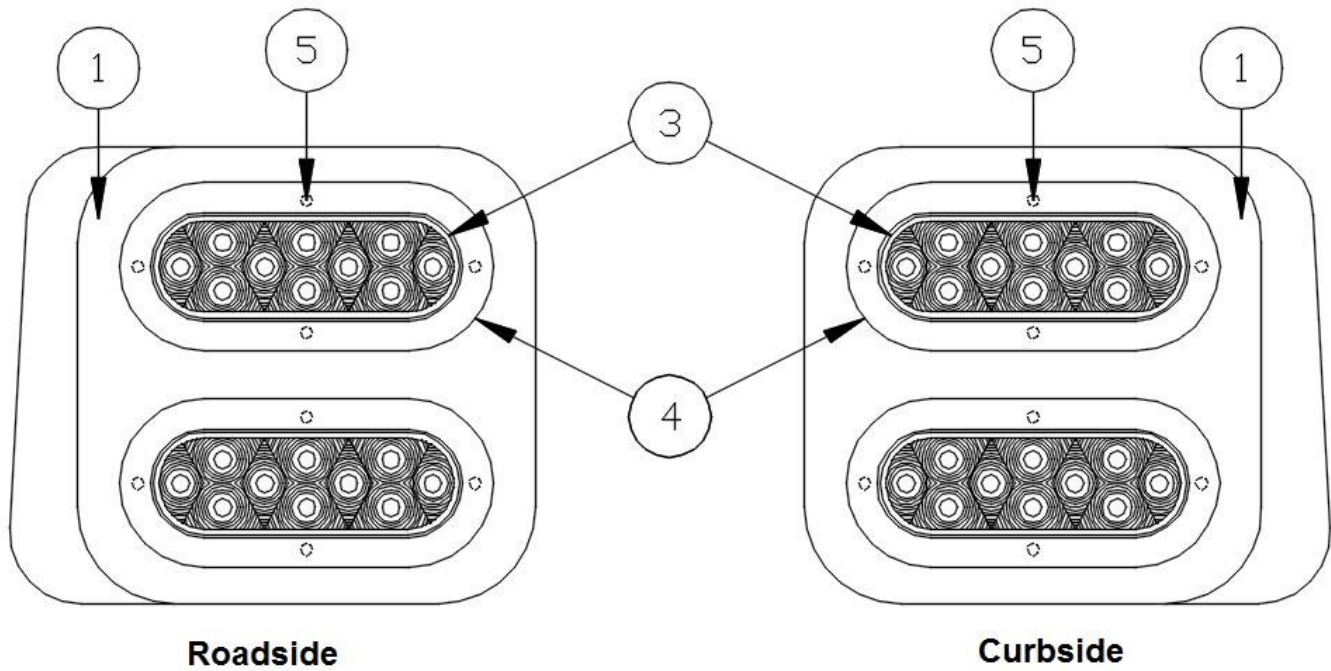

2020 GLOBETROTTER ELECTRICAL, 12 VOLT

Taillight Assembly

952929-01
952929-02

Taillight Assembly, LED, Roadside
Taillight Assembly, LED, Curbside

1. 511664-01
2. 511664-02
3. *512425
4. 512425-02
5. 345473
512425-03

Taillight casting, Roadside
Taillight casting, Curbside
6" oval LED tail light kit
Trim ring
Screw, #6 x 3/4", Self-drilling
Gasket, Taillight

*512425 Tail Light Kit Includes Tail Light, Trim Ring & Gasket.