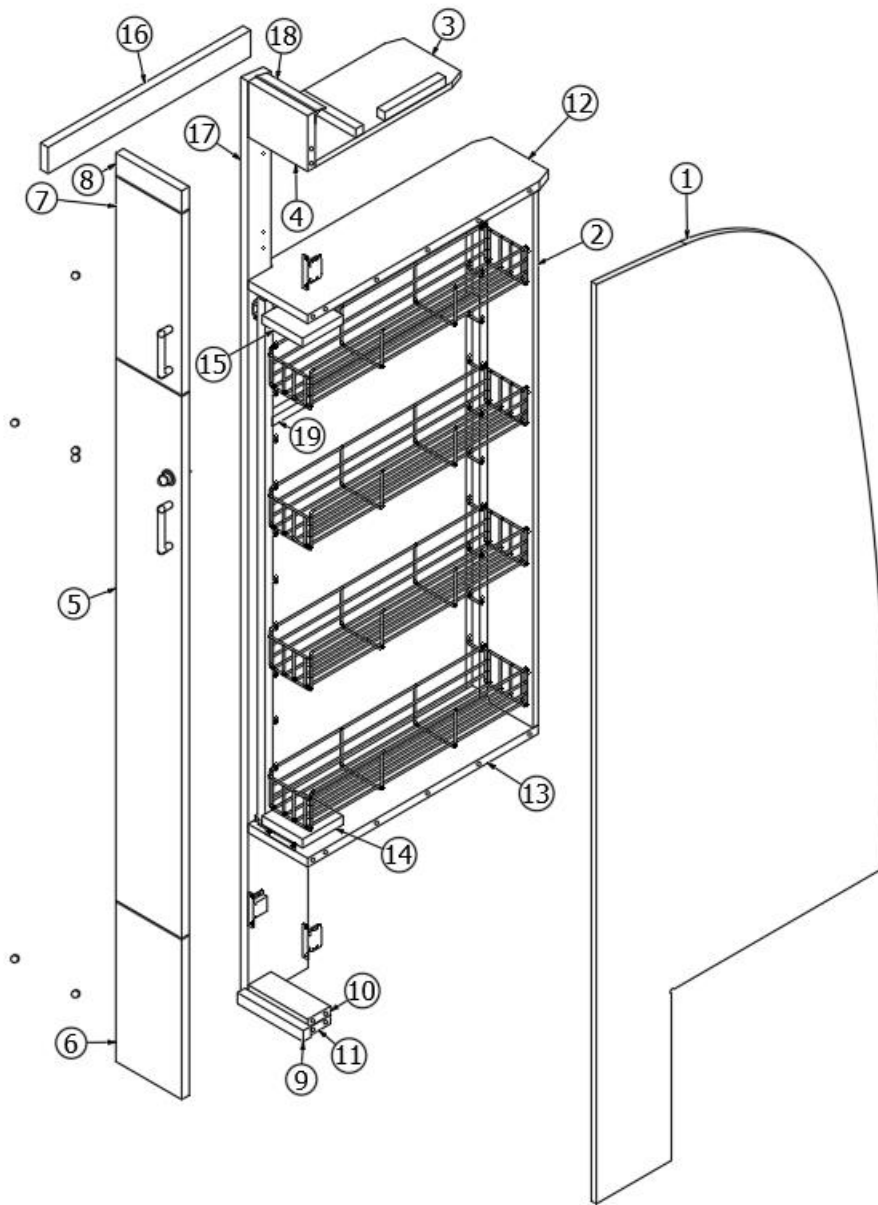

2020 GLOBETROTTER FURNITURE, GALLEY

Pantry, 23FB

Parts listed on next page

2020 GLOBETROTTER FURNITURE, GALLEY

Pantry, 23FB

968979 Pantry Cabinet Assembly

1.	968979&000112BC	Pre Laminate-28.51 X 78.48
2.	968979&000212CC	Pre Laminate- 0.50 X 6.63 X 45.63
3.	968979&000312CC	Pre Laminate- 0.50 X 6.63 X 14.88
4.	968979&000418BC	Pre Laminate-4.75 X 5.88
5.	968979&000518BC	Pre Laminate- 0.75 X 6.50 X 46.25
6.	968979&000618BC	Pre Laminate- 0.75 X 6.50 X 13.63
7.	968979&000718BC	Pre Laminate- 0.75 X 6.50 X 15.44
8.	968979&000818BC	Pre Laminate- 0.75 X 6.42 X 1.86
9.	968979&000918BC	Pre Laminate- 0.75 X 6.50 X 0.94
10.	968979&001018CC	Pre Laminate-2.25 X 5.88
11.	968979&001118CC	Pre Laminate-2.25 X 5.88
12.	968979&001218CC	Pre Laminate-6.63 X 24.25
13.	968979&001318CC	Pre Laminate-6.63 X 22.75
14.	968979&001418CC	Pre Laminate- 0.75 X 4.00 X 4.00
15.	968979&001518CC	Pre Laminate- 0.75 X 4.00 X 4.00
16.	968979&001618CC	Pre Laminate-2.25 X 20.00
17.	968979&001718CC	Pre Laminate- 0.75 X 5.91 X 78.63
18.	104821	Support, Rooflocker
19.	381551-01	Pantry Rack 1.5"W X 45"H White
	381228-02	Catch, Grabber door (5lb Pull)
	381607-11	Hinge-Self Close Overlay 110d
	381607-12	Baseplate-Grass
	381607-16	Clip-Steel Grass Hinge
	382522	Pull W/Screws - New Haven M516
	365429-01	Edgebanding 5/8 Blk Walnut
	365426-01	Edbanding-5/8 Natl Elm
	365429-02	Edgebanding 15/16: Blk Walnut
	365426-02	Edgebanding-15/16" Natl Elm
	203138-08	Extrusion-Wall - Plas Chestnut Brown, Dark Walnut
	203138-07	Wall Extrusion - Plastic Holiday White, Natural Elm
	381228	Black Catch Grabber 10 lb
	381408	Lock, Push button Style
	382070	Rubber Dots, Non Skid