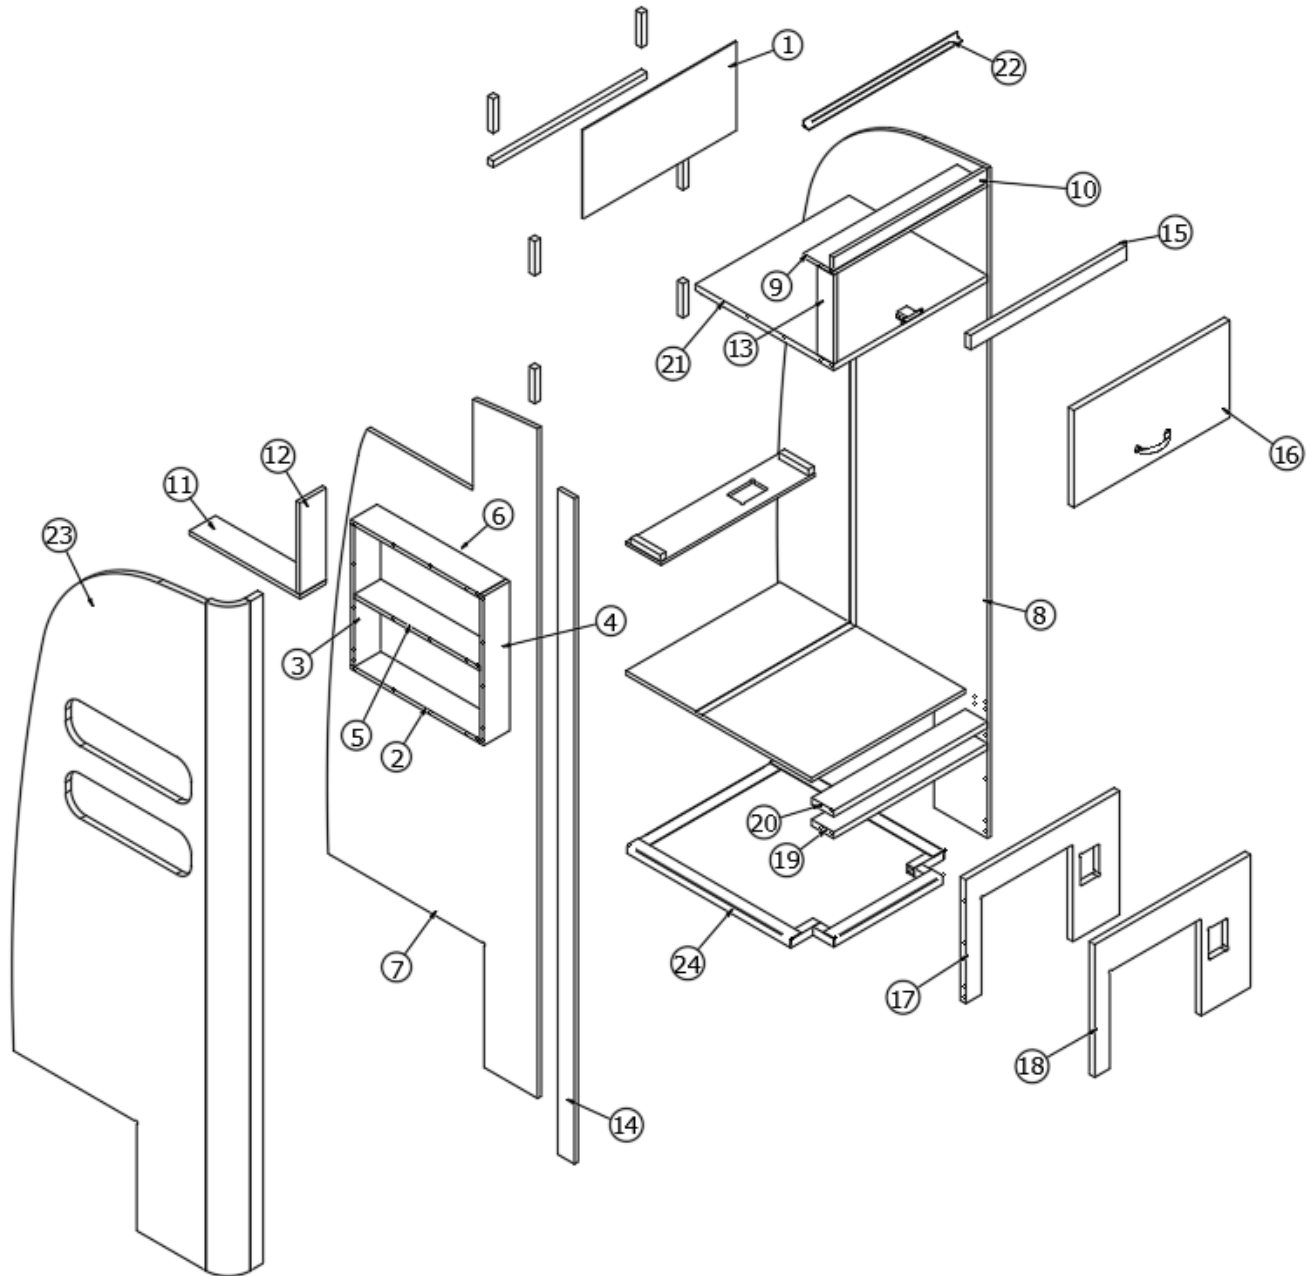

2020 GLOBETROTTER FURNITURE, GALLEY

Refrigerator Cabinet, 23FB

Parts Listed on Next Page

2020 GLOBETROTTER FURNITURE, GALLEY

Refrigerator Cabinet, 23FB

968998 Assembly Refer Cabinet

1.	968998&000103CE	Panel, 20.83 X 9.37
2.	968998&000212CC	Panel, 17.50 X 3.54
3.	968998&000312BC	Panel, 3.54 X 16.50
4.	968998&000412BC	Panel, 17.50 X 3.54
5.	968998&000512BC	Panel, 17.00 X 3.54
6.	968998&000612BC	Panel, 17.50 X 3.54
7.	968998&000712BC	Pre Laminate-28.51 X 77.69
8.	968998&000812CC	Pre Laminate-28.51 X 77.69
9.	968998&000912CC	Panel, 4.13 X 20.83
10.	968998&001012CC	Panel, 1.58 X 20.83
11.	968998&001112CC	Panel, 18.13 X 3.54
12.	968998&001212CC	Panel, 9.93 X 3.54
13.	968998&001312CC	Panel, 2.25 X 9.37
14.	968998&001412CC	Panel, 2.25 X 77.18
15.	968998&001518BC	Panel, 21.12 X 1.69
16.	968998&001618BC	Panel, 21.12 X 10.31
17.	968998&001718BC	Panel, 14.50 X 20.83
18.	968998&001818BC	Panel, 15.56 X 21.10
19.	968998&001918CC	Panel, 3.00 X 20.83
20.	968998&002018CC	Panel, 3.00 X 20.83
21.	968998&002118CC	Panel, 18.75 X 20.83
22.	115483	Aluminum Angle
23.	968999	Sub Assembly, Refer Panel
24.	969000	Assembly Refer Stand
	382522	Pull W/Screws - New Haven M516
	203138-08	Extrusion-Wall - Plas Chestnut Brown, Dark Walnut
	203138-07	Wall Extrusion - Plastic Holiday White, Natural Elm
	365429-01	Edgebanding 5/8 Blk Walnut
	365426-01	Edbanding-5/8 Natl Elm
	365429-02	Edgebanding 15/16: Blk Walnut
	365426-02	Edgebanding-15/16" Natl Elm
	381228-02	Catch, Grabber door (5lb Pull)
	381607-11	Hinge-Self Close Overlay 110d
	381607-12	Baseplate-Grass
	381607-16	Clip-Steel Grass Hinge