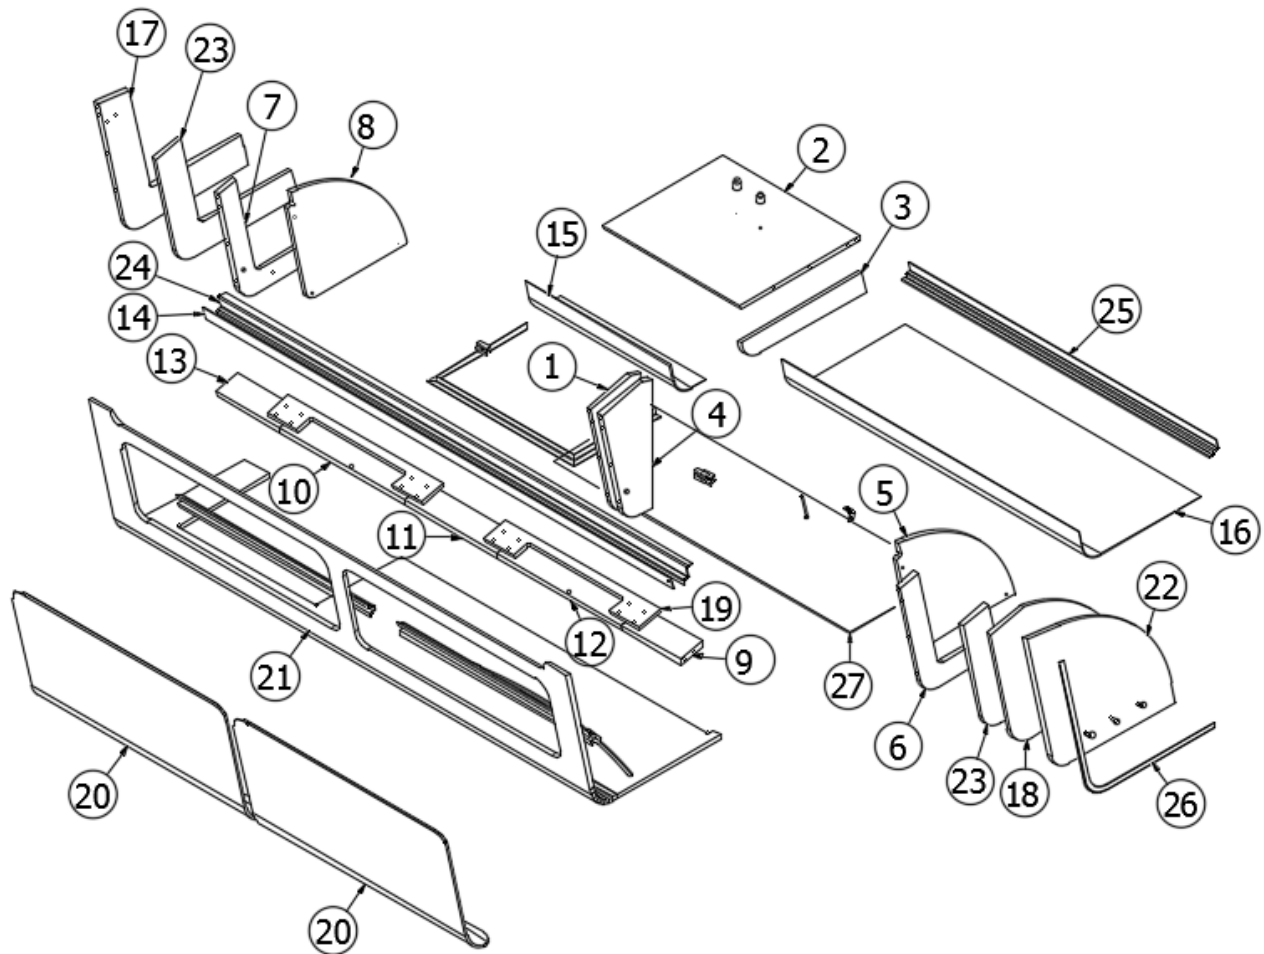

2020 GLOBETROTTER FURNITURE, GALLEY

Roof Locker, Galley, 25FB

968902 Assembly, Galley Roof Locker

1.	968902&000112CC	Panel, 6.79 X 15.44,
2.	968902&000212CC	Panel, 18.69 X 16.38
3.	968902&000312CC	Panel, 2.50 X 16.81
4.	968902&000412CC	Panel, 6.79 X 15.44
5.	968902&000512CC	Panel, 16.11 X 13.91
6.	968902&000612CC	Panel, 19.28 X 14.75
7.	968902&000712CC	Panel, 19.52 X 14.75
8.	968902&000812CC	Panel, 16.11 X 13.91
9.	968902&002012CC	Panel, 20.24 X 17.43
10.	968902&002112CC	Panel, 18.70 X 15.96
11.	968902&002412CC	Pre Laminate- 0.50 X 3.00 X 17
12.	968902&002512CC	Pre Laminate- 0.50 X 3.00 X 17
13.	968902&001318CC	Panel, 3.00 X 7.75 , EB2-A02
14.	968902&000918CC	Panel, 3.00 X 7.44 , EB2-A02
15.	968902&001018CC	Panel, 3.00 X 13.13 , EB2-A02
16.	968902&001118CC	Panel, 3.00 X 15.13 , EB2-A02
17.	968902&001218CC	Panel, 3.00 X 13.13 , EB2-A02
18.	968902&001601CE	Panel, 19.32 X 33.25
19.	968902&001501CE	Panel, 7.60 X 19.69
20.	968902&001403CE	Panel, 1.50 X 57.00
21.	115483	Angle-Alum .06x.75"X.75"X6'
22.	101401	Extrusion, Door Latch Housing
23.	800507-01	Lauan, 1/8"X4'x8'
24.	802356-0040	Door-Overhead Curved, Black Walnut
	802356-0041	Door-Overhead Curved, Natural Elm
25.	802363	Face-Galley Locker - 25fbglo
26.	802363-01	Divider, Partial
27.	115375-03	Extrusion-Formed - Rh Locker End
28.	116023	R/L Front Aluminum
29.	116024	R/L Rear Aluminum
	203445	T-Molding Blk Flexible Poly .56"
	365340-01	Edgebanding- .63" Frosty White
	365340-02	Edgebanding-.94" Frosty White
	513333-54	Kit, 3000k Luna Light & Plastic Track 4'6"
	513297-19	Kit-Luna Light & Track 1'7"
	513332-33	Kit, 3000k Luna Light & 45 Alum. Track 2'9"
	381136	Rubber Bumper
	381688	Bumpon
	380041	Brace 1" Stanley Corner
	385963	Bracket Mtg. Angle Lambrequin
	382525-01	Bracket-Ball Stud Mounting
	382525-02	Bracket-90 Deg Mounting
	513259	Switch- 12vdc Magnetic
	381607-14	Hinge Nickel Plated Self Closing
	701538-01	Carpet-Econoline W/PSA Backing
	382525-04	Gas Spring SS 10#
	381607-12	Baseplate-Grass
	381607-16	Clip-Steel Grass Hinge
	998241-02	Leatherette Fabric/Weld Cord 68"
	998241-04	Vinyl Fabric/Welt Cord Assembly 34.5"

2020 GLOBETROTTER FURNITURE, GALLEY

Roof Locker, Galley, 27FB

Parts Listed on Next Page