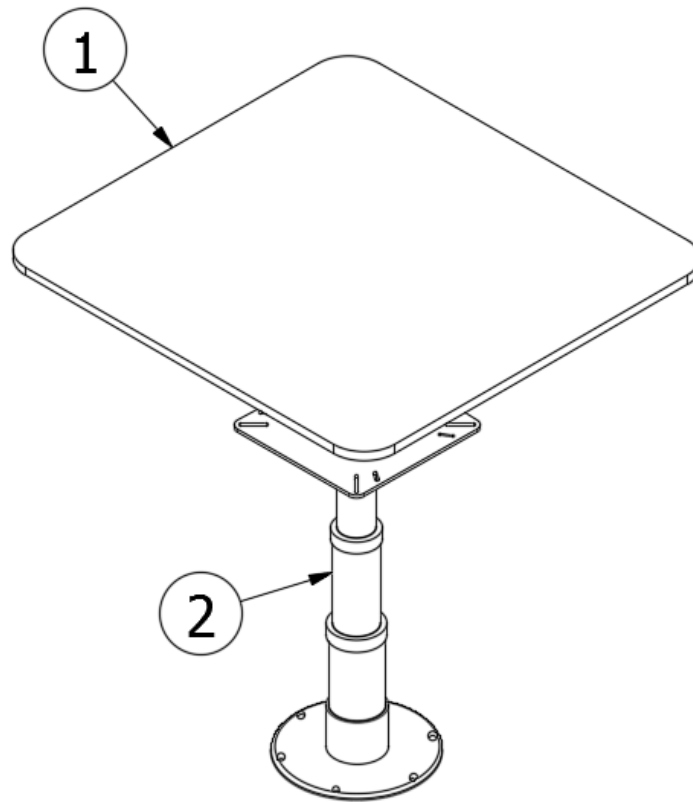

2020 GLOBETROTTER FURNITURE, LOUNGE

Dinette Table, 25FB, 27FB

968741

Dinette Table

1. 968741&000118PC
2. 382073-01
- 365429-02
- 365426-02

Panel, 35 x 36.5
Bracket, Pedestal table
Edgebanding 15/16: Blk Walnut
Edgebanding-15/16" Natl Elm