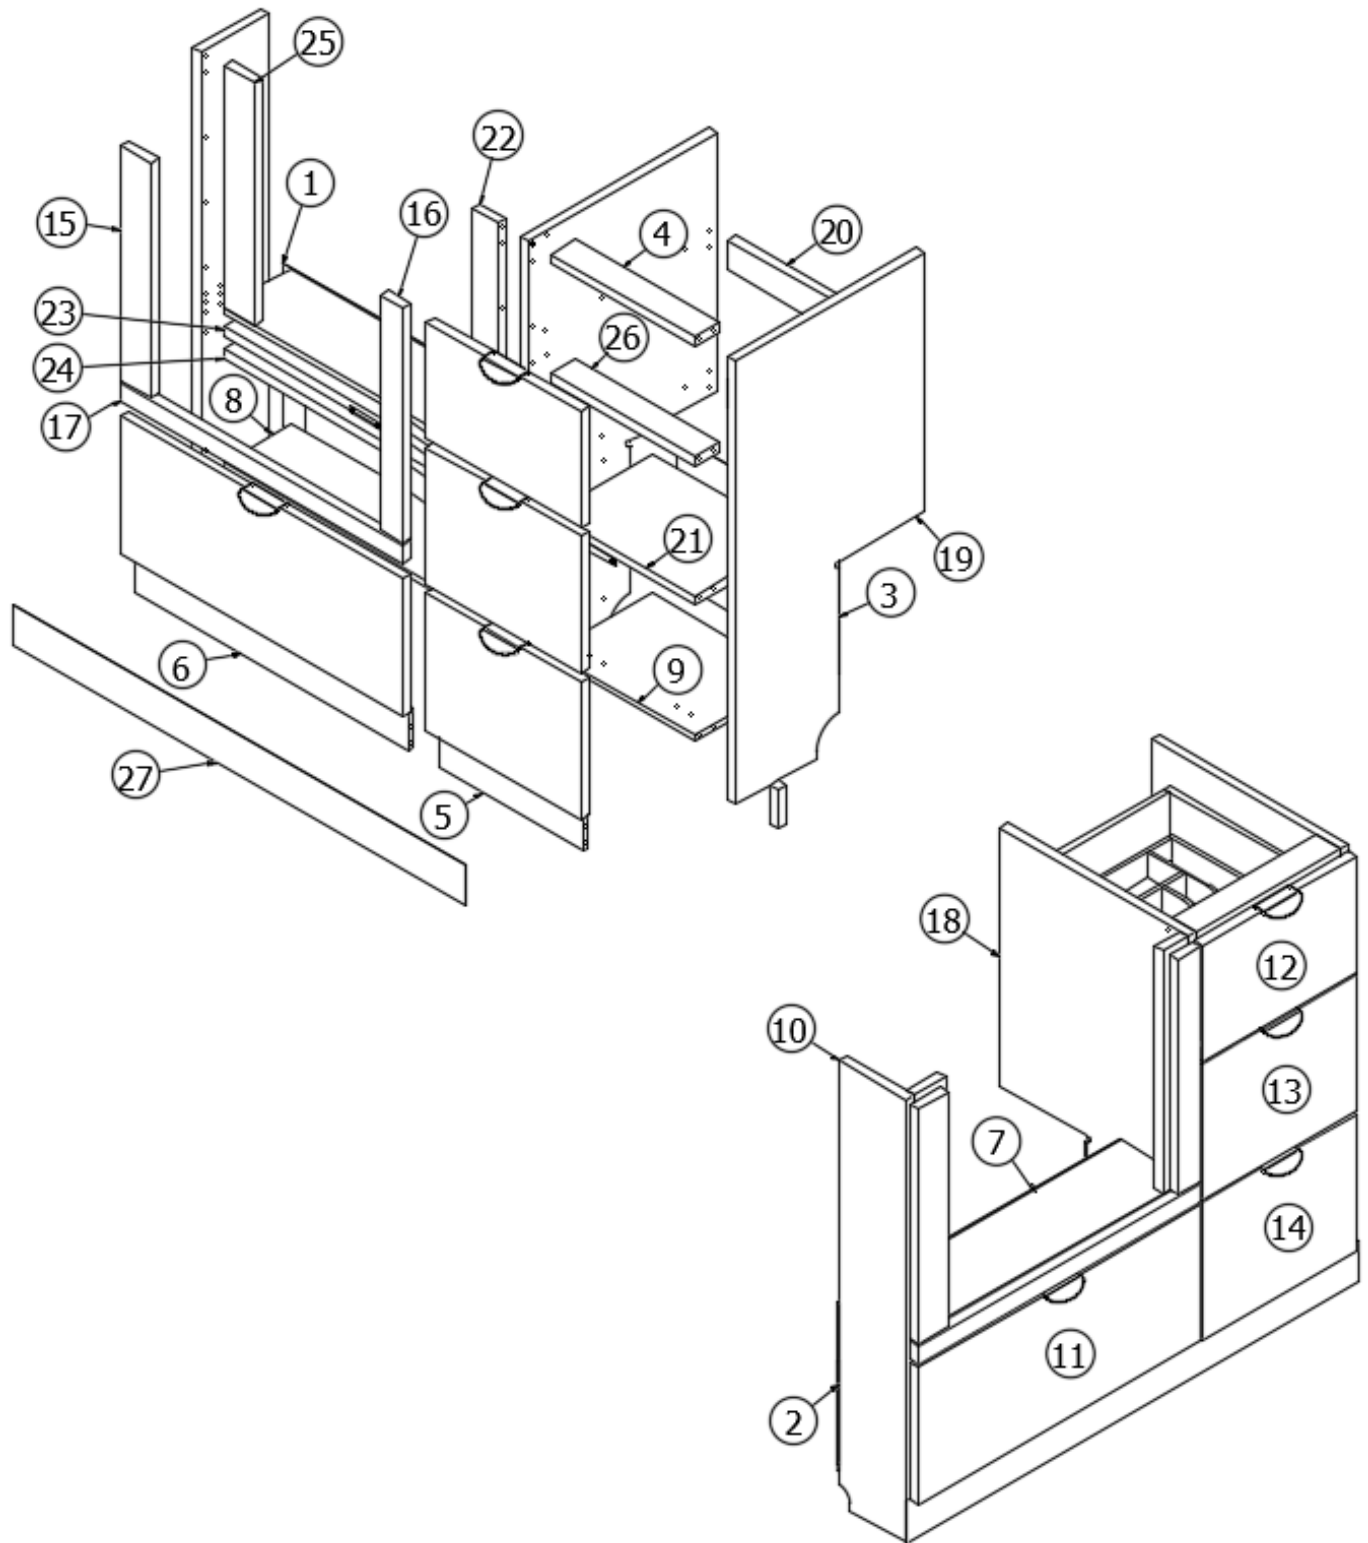

2020 GLOBETROTTER FURNITURE, GALLEY

Galley, Oven Cabinet, 27FB

Parts Listed on Next Page

2020 GLOBETROTTER FURNITURE, GALLEY

Galley, Oven Cabinet, 27FB

968681-01

Galley Standard Oven Section

1. 968681&000103CE	Panel, 25.25 x 12.5
2. 968681&000303CE	Panel, 25.25 x 16
3. 968681&000403CE	Panel, 14.38 x 11.25
4. 968681&000518FC	Panel, 2.25 x 12.88
5. 968681&000612FC	Panel, 3 x 12.88
6. 968681&000712FC	Panel, 3 x 24.5
7. 968681&000812FC	Panel, 6 x 24.5
8. 968681&001112CC	Panel, 6 x 24.5
9. 968681&001212CC	Panel, 9.13 x 12.88
10. 968681&001418FC	Panel, 6 x 34.25
11. 968681&001618FC	Panel, 25.25 x 10.63
12. 968681&001718FC	Panel, 13.69 x 9
13. 968681&001818FC	Panel, 13.69 x 10.56
14. 968681&001918FC	Panel, 13.69 x 10.63
15. 968681&002018FC	Panel, 2.74 x 18.17
16. 968681&002118FC	Panel, 1.99 x 18.17
17. 968681&002218FC	Panel, 25.17 x 1.42
18. 968681&003118CC	Panel, 16.88 x 34.25
19. 968681&003218CC	Panel, 16.88 x 34.25
20. 968681&003318CC	Panel, 2.25 x 12.88
21. 968681&003518CC	Panel, 9.13 x 12.88
22. 968681&003618FC	Panel, 18.75 x 2.25
23. 968681&003718CC	Panel, 2.25 x 24.5
24. 968681&003818CC	Panel, 2.25 x 24.5
25. 968681&003918FC	Panel, 18.75 x 2.81
26. 968681&004018CC	Panel, 2.25 x 12.88
27. 115940	Toe kick, Aluminum
968022-12	Drawer box, 6"
382521	Handle, Tab pull, Chrome
381228-02	Catch, Grabber door (5lb Pull)
381607-11	Hinge, Self-close
382203-03	Drawer slide, Self-close, 15"
382203-06	Front fixing clips
968024	Insert, Cutlery drawer
365429-02	Edgebanding 15/16: Blk Walnut
365426-02	Edgebanding-15/16" Natl Elm
365429-01	Edgebanding 5/8 Blk Walnut
365426-01	Edbanding-5/8 Natl Elm