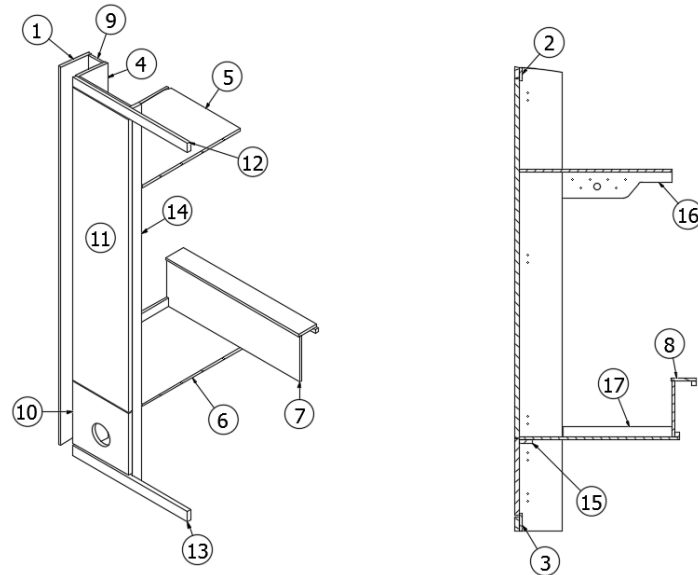

2020 GLOBETROTTER FURNITURE, LAVATORY

Wardrobe, Aft, 27FB

968715

Aft Wardrobe

1. 968715&000112BC	Panel, 7.25 x 78.74
2. 968715&000212BC	Panel, 2.25 x 12.19
3. 968715&000312BC	Panel, 3 x 12.19
4. 968715&000412BC	Panel, 7.25 x 78.69
5. 968715&000512CC	Panel, 17.69 x 26
6. 968715&000612CC	Panel, 17.19 x 27.25
7. 968715&000812CC	Panel, 9.5 x 31.94
8. 968715&000912CC	Panel, 4.88 x 31.94
9. 968715&001012BC	Panel, 3.5 x 77.75
10. 968715&001118BC	Panel, 13.19 x 12.91
11. 968715&001218BC	Panel, 13.19 x 61.03
12. 968715&001318BC	Panel, 1.96 x 27.32
13. 968715&001418BC	Panel, 2.25 x 27.32
14. 968715&001518CC	Panel, 2.25 x 78.69
15. 968715&003212CC	Panel, 2.25 x 12.19
16. 968715&003312CC	Panel, 4.5 x 18.75
17. 968715&003412CC	Panel, 2.25 x 18.5
382522	Pull, New Haven
381228-02	Catch, Grabber door (5lb Pull)
104821	Support, Roof locker
381607-11	Hinge, Self-close
203138-08	Extrusion-Wall - Plas Chestnut Brown, Dark Walnut
203138-07	Wall Extrusion - Plastic Holiday White, Natural Elm
365429-02	Edgebanding 15/16: Blk Walnut
365426-02	Edgebanding-15/16" Natl Elm
365429-01	Edgebanding 5/8 Blk Walnut
365426-01	Edbanding-5/8 Natl Elm