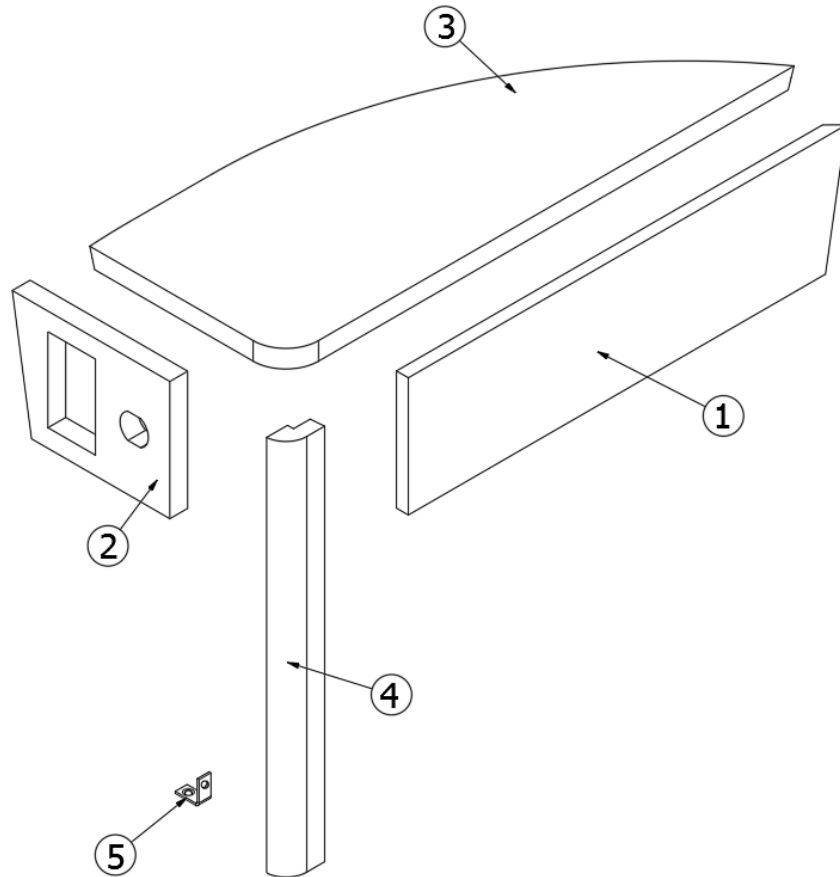

2020 GLOBETROTTER FURNITURE, BEDROOM

Nightstand, Corner, 23FB, 25FB

968901 Assembly Nightstand

1.	968901&000112BC	Pre Laminate- 0.50 X 5.00 X 18.44
2.	968901&000218BC	Pre Laminate- 0.75 X 8.31 X 21.39
3.	968901&000318BC	Pre Laminate- 0.75 X 5.00 X 6.63
4.	801706-0040	Corner Trim 90 Deg Rad Blk Walnut
	801706-0041	Corner Trim 90deg 1" Rad Nat Elm
5.	380041	Bracket 90 degrees
	365429-01	Edgebanding 5/8 Blk Walnut
	365426-01	Edbanding-5/8 Natl Elm
	365429-02	Edgebanding 15/16: Blk Walnut
	365426-02	Edgebanding-15/16" Natl Elm