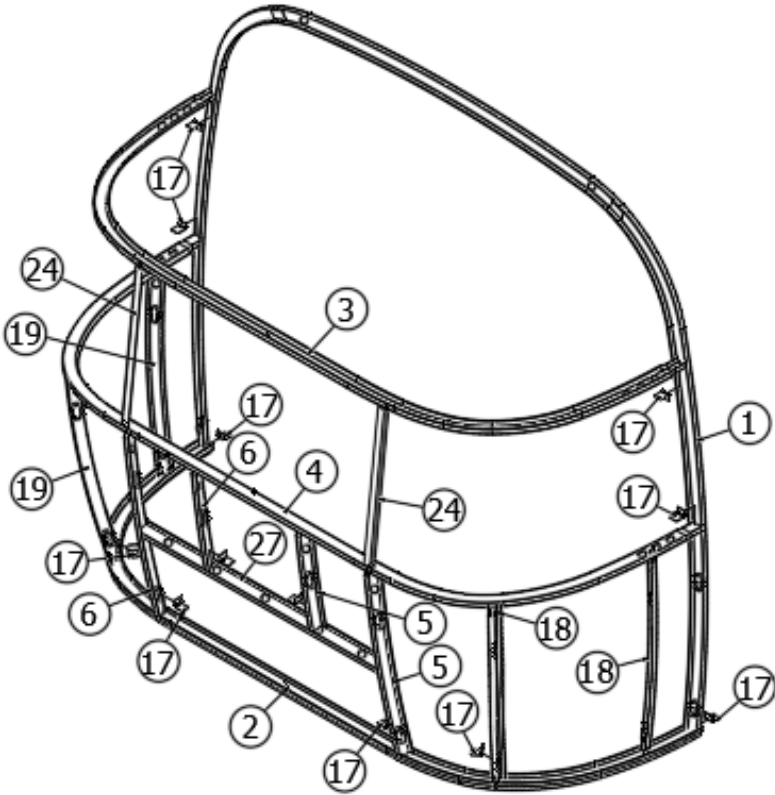

2020 GLOBETROTTER EXTERIOR SHELL

Front End, 23FB, Twin

Parts Listed on Next Page