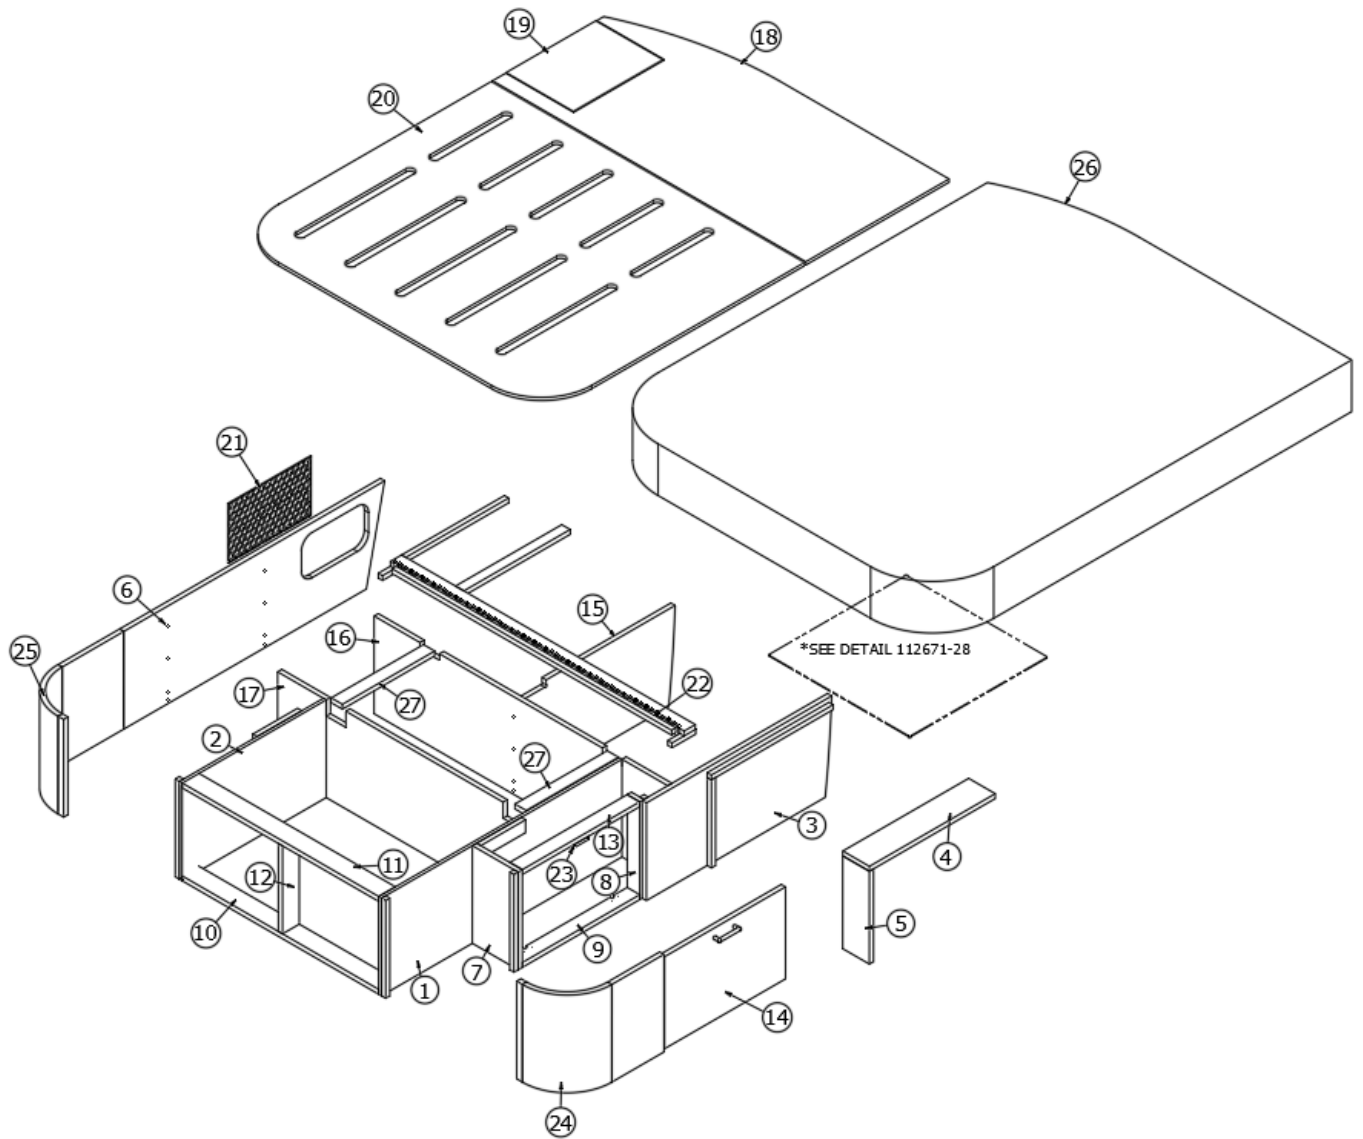

2020 GLOBETROTTER FURNITURE, BEDROOM

Bed, Queen, 23FB

Parts Listed on Next Page

2020 GLOBETROTTER FURNITURE, BEDROOM

Bed, Queen, 23FB

969049 Bed Base Assembly

1.	969049&000112CC	Pre Laminate-15.13 X 43.00
2.	969049&000212CC	Pre Laminate-15.13 X 25.75
3.	969049&000318BC	Pre Laminate-33.11 X 15.13
4.	969049&000418BC	Pre Laminate- 0.75 X 4.75 X 22.50
5.	969049&000518BC	Pre Laminate- 0.75 X 4.75 X 14.38
6.	969049&000618BC	Pre Laminate- 0.75 X 46.62 X 15.13
7.	969049&000718CC	Pre Laminate-8.19 X 15.13
8.	969049&000818CC	Pre Laminate-2.25 X 15.13
9.	969049&000918CC	Pre Laminate-21.00 X 2.25
10.	969049&001018CC	Pre Laminate-3.00 X 35.13
11.	969049&001118CC	Pre Laminate-3.00 X 35.13
12.	969049&001218CC	Pre Laminate-3.00 X 13.63
13.	969049&001318CC	Pre Laminate-21.00 X 2.25
14.	969049&001418BC	Pre Laminate- 0.75 X 21.63 X 14.25
15.	969049&001518CC	Pre Laminate-27.80 X 15.13
16.	969049&001618CC	Pre Laminate-15.13 X 52.50
17.	969049&001718CC	Pre Laminate-15.13 X 43.81
18.	969049&001812CC	Pre Laminate- 0.50 X 56.00 X 25.63
19.	969049&001912CC	Pre Laminate- 0.50 X 16.00 X 12.00
20.	969049&002012CC	Pre Laminate- 0.50 X 56.00 X 47.00
21.	203664-01	Grill Screen-Plastic 9.25X14.88
22.	382518	Piano Hinge, 3" Open 72" Finish Black
23.	381228-02	Catch Grabber Door C3-803381607-12
24.	967200	Sub Assy - Bed Corner 23FB SIG
25.	967265	Sub Assy-Bed Corner 23FB SIG
26.	704578	Mattress, Tuft & Needle 60 x 70 w Radius
27.	381067-09	Spring-Gas 90 LBS
	382462	Bracket Assy- Lower #LPB77
	382463	Bracket Assy-Upper #LPB26R
	381084	Ball, Stud
	112671-28	Vinyl- Under Bed Storage
	382522	Pull W/Screws - New Haven M516
	365429-01	Edgebanding 5/8 Blk Walnut
	365426-01	Edbanding-5/8 Natl Elm
	365429-02	Edgebanding 15/16: Blk Walnut
	365426-02	Edgebanding-15/16" Natl Elm
	203445-01	T-Molding - .5625" White
	969051	Headboard Assy - Queen