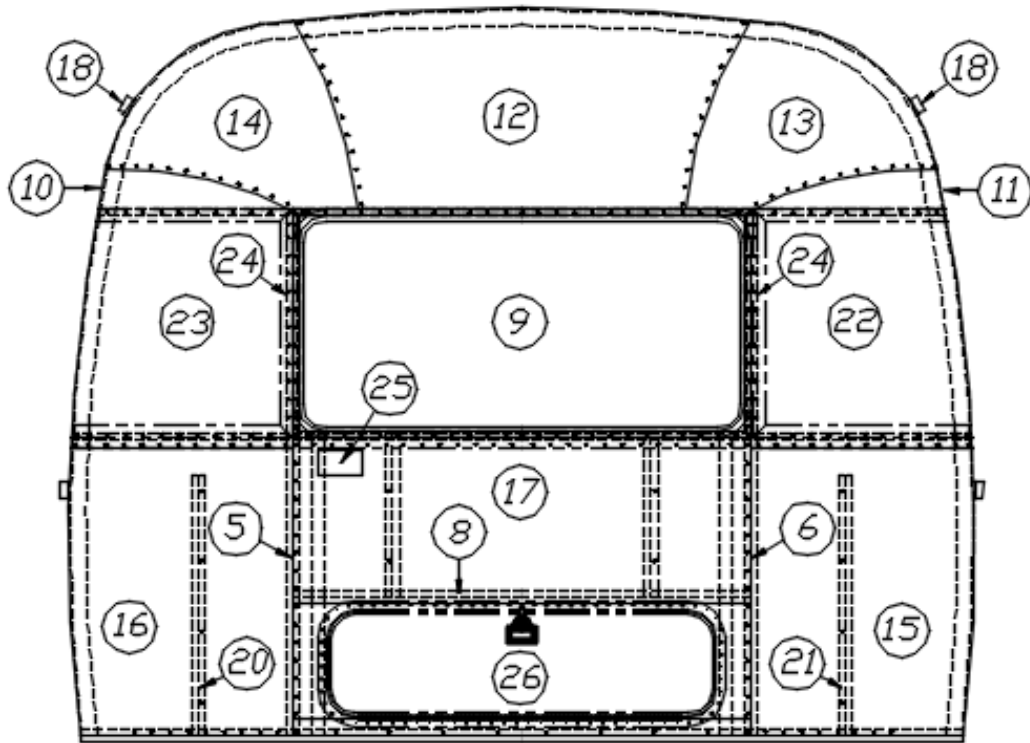

2020 GLOBETROTTER EXTERIOR SHELL

Front End, 25FB

Parts Listed on Next Page