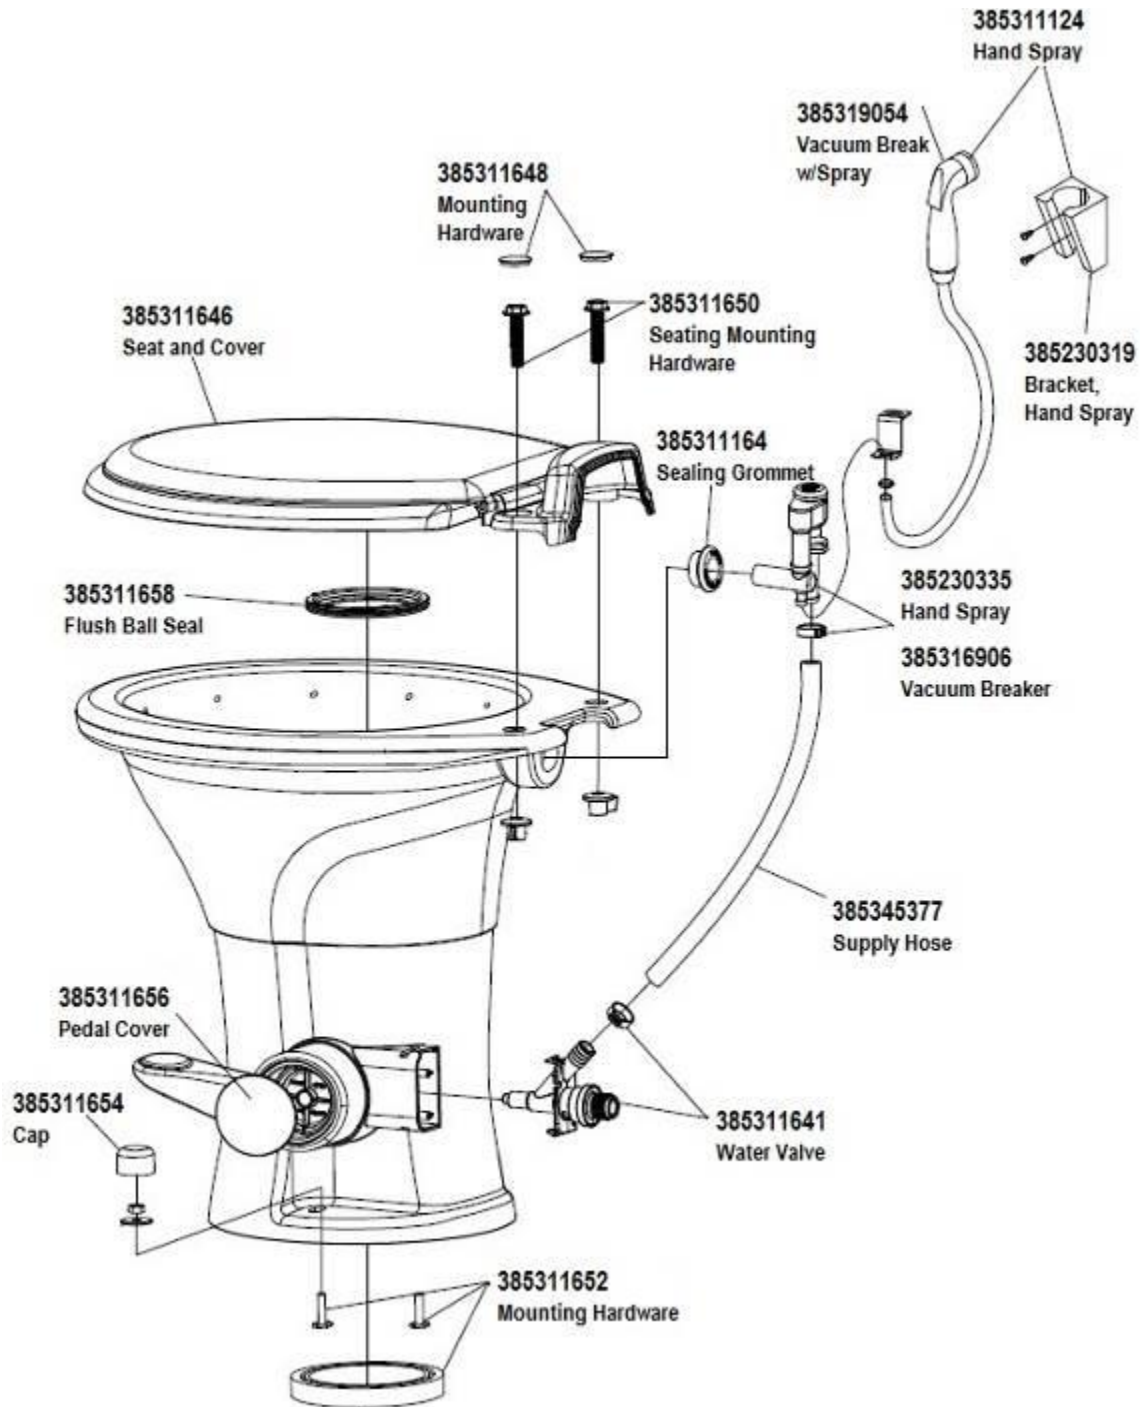

2020 GLOBETROTTER PLUMBING, TOILET

Toilet, 25FB, 27FB

690621-BOX Toilet, China, Dometic
601266 Toilet flange, Slip fit
602137 Shut off valve

Parts listed are Dometic part numbers