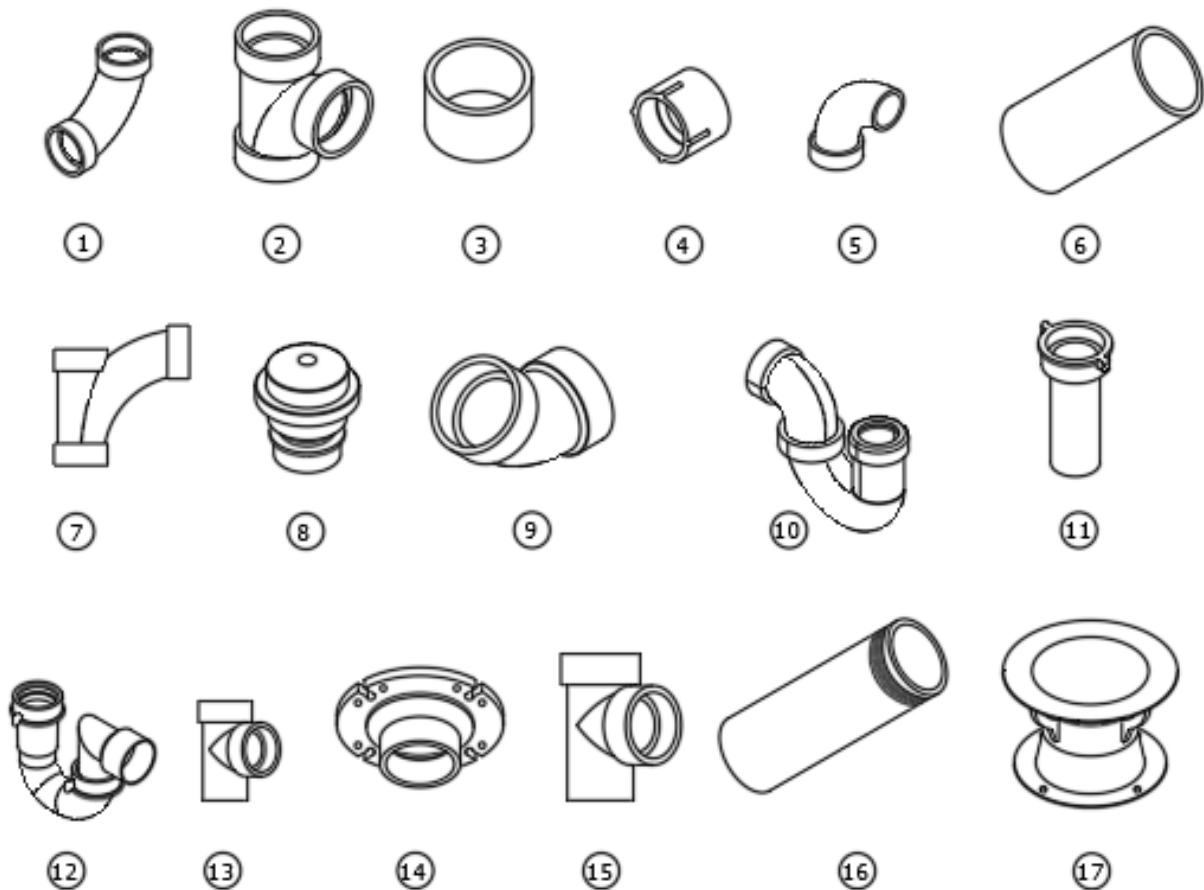

2020 GLOBETROTTER PLUMBING, DRAIN

Drain Fittings

1. 600035	Elbow, 1.5", 90°, Long sweep
2. 600156	Tee, Sanitary
3. 600227	Coupling, 1.5"
4. 600308	Adapter, ABS
5. 600431	Elbow, 90°, long street
6. 601160-02	Pipe, ABS DVW, 1.5"
7. 600182	Wye, 1.5", 1/8" bend
8. 602306	Valve, Air admittance, 2"
9. 600030	Elbow, ABS, 45°, Long turn
10. 602164-01	P-trap w/compression nut, 1.5"
11. 602164-02	Tailpiece w/nuts & washers, 1.5"
12. 600622	P-trap w/slip nut & washer, 1.5"
13. 601868	Sanitary tee
14. 600065	Flange, Floor, Threaded
15. 602072	Tee-Sanitary Reducing 2X1.5X1.5
16. 601267-04	Nipple 3" Threaded One 10" Long
17. 690700-01	Vent cap cover, White