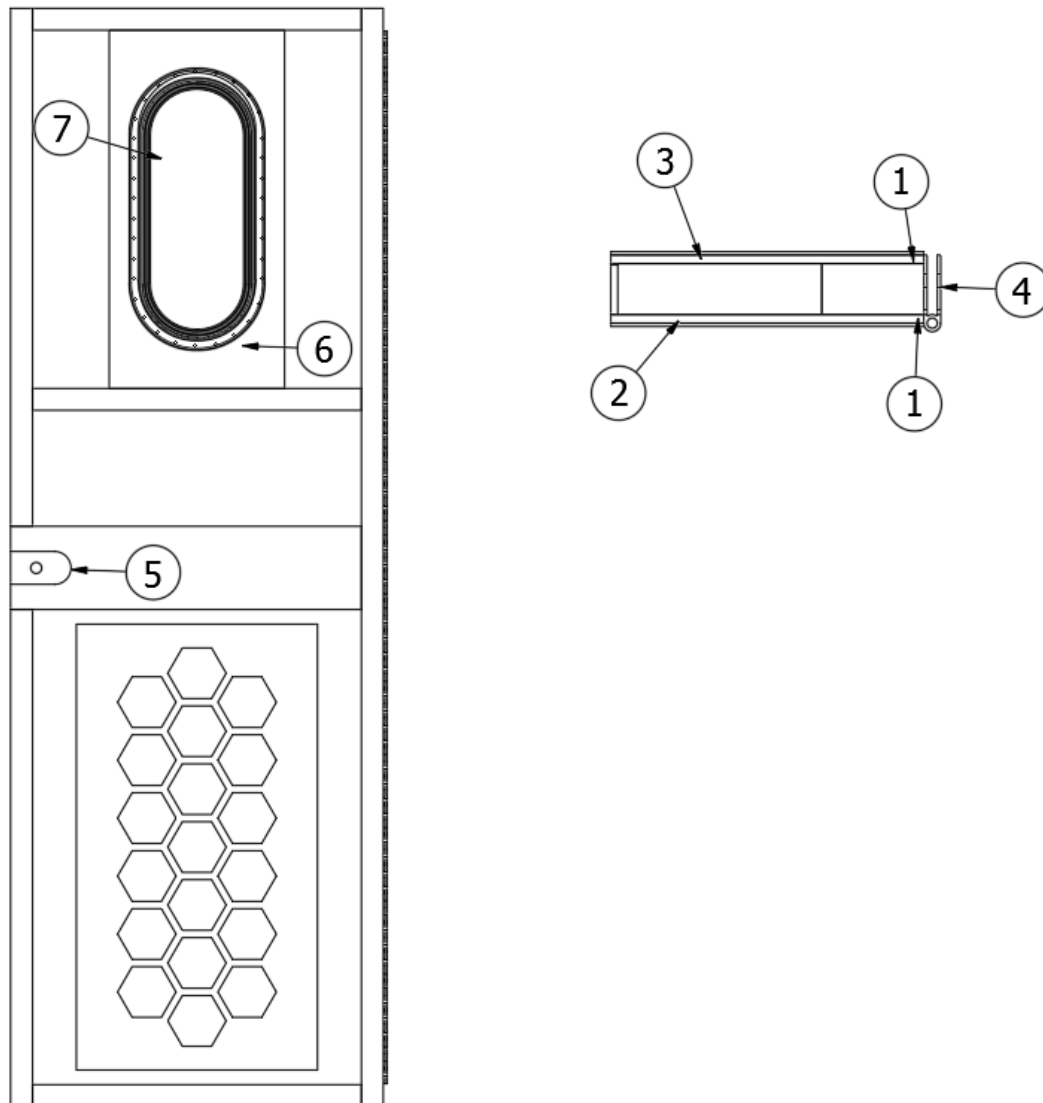

2020 GLOBETROTTER FURNITURE, LAVATORY

Bath Door with Porthole, 23FB

969056 Bath Door Ass'y - W/Porthole 2

1.	801917-01	Panel, MDF 26" x 76"
2.	969056&000201BE	Laminate-4'8' V
3.	969056&000301BE	Laminate-4'8' V
4.	380203-01	Piano Hinge 1/8" Pin Clr Anodized
5.	382523	Kit - Handle-Door Baldacci
6.	203761-02	Trim-18" Bath Window 1.02 THK
7.	371438	Window-Bath Door 9.25X19.31
	365429-03	Edgebanding Blk Walnut 1-1/4"
	365426-03	Edgebanding-1-1/4" Natl Elm