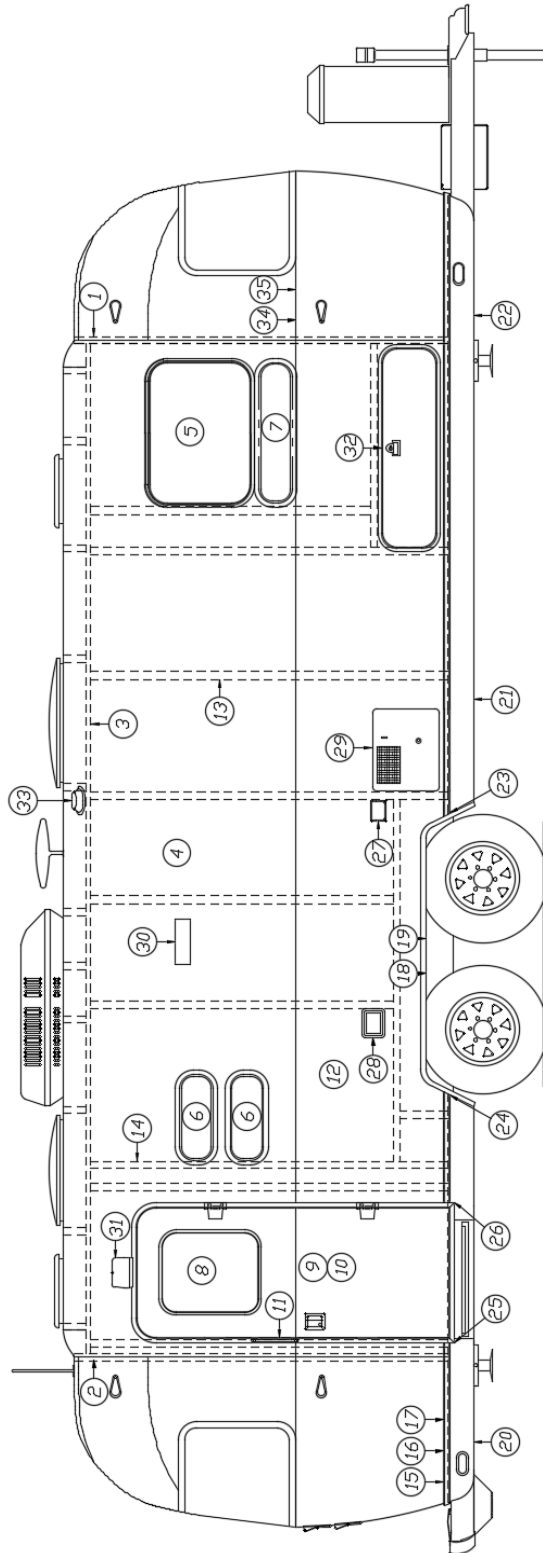

2020 GLOBETROTTER EXTERIOR SHELL

Wall, Curbside, 27FB

Parts Listed on Next Page