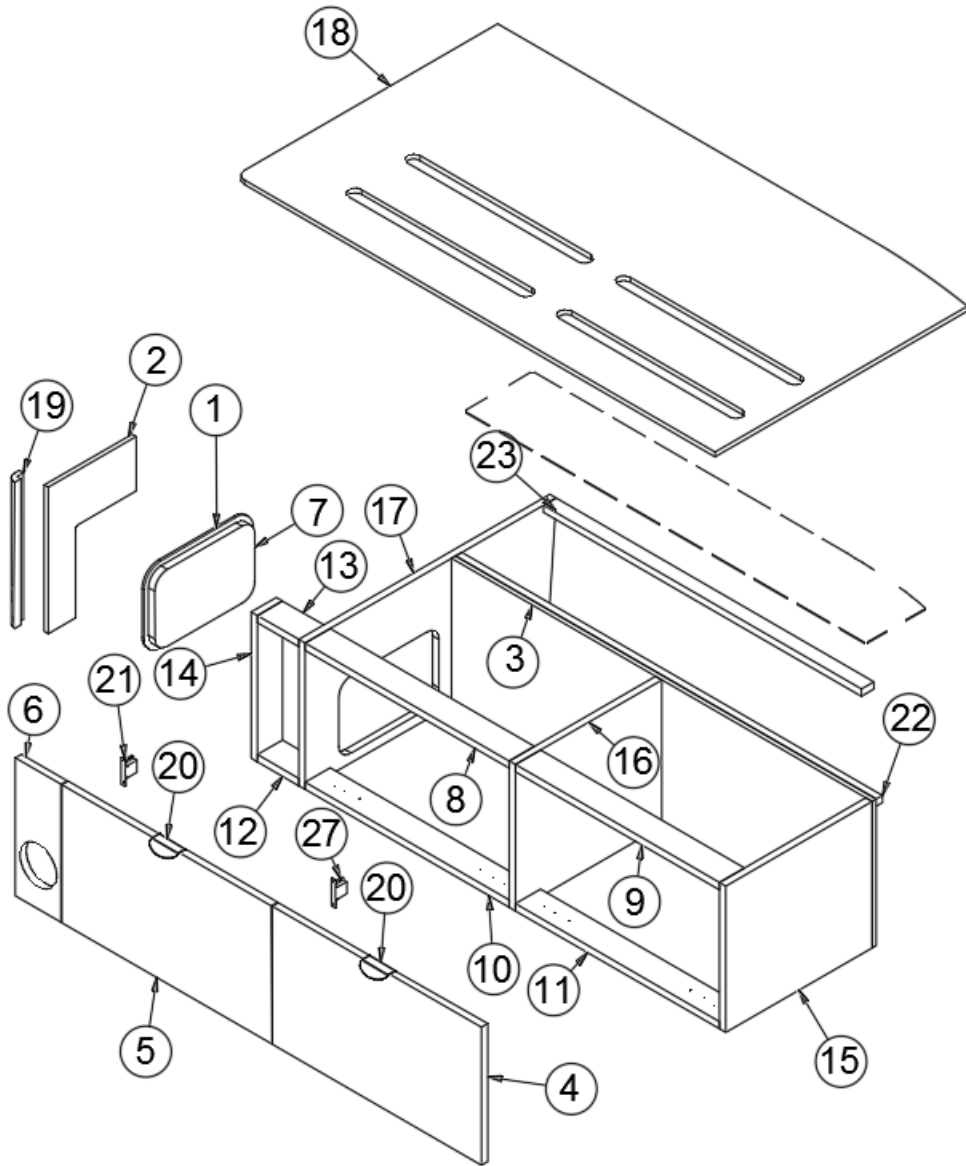

2020 GLOBETROTTER FURNITURE, BEDROOM

Bed, Twin RS, 25FB

Parts Listed on Next Page