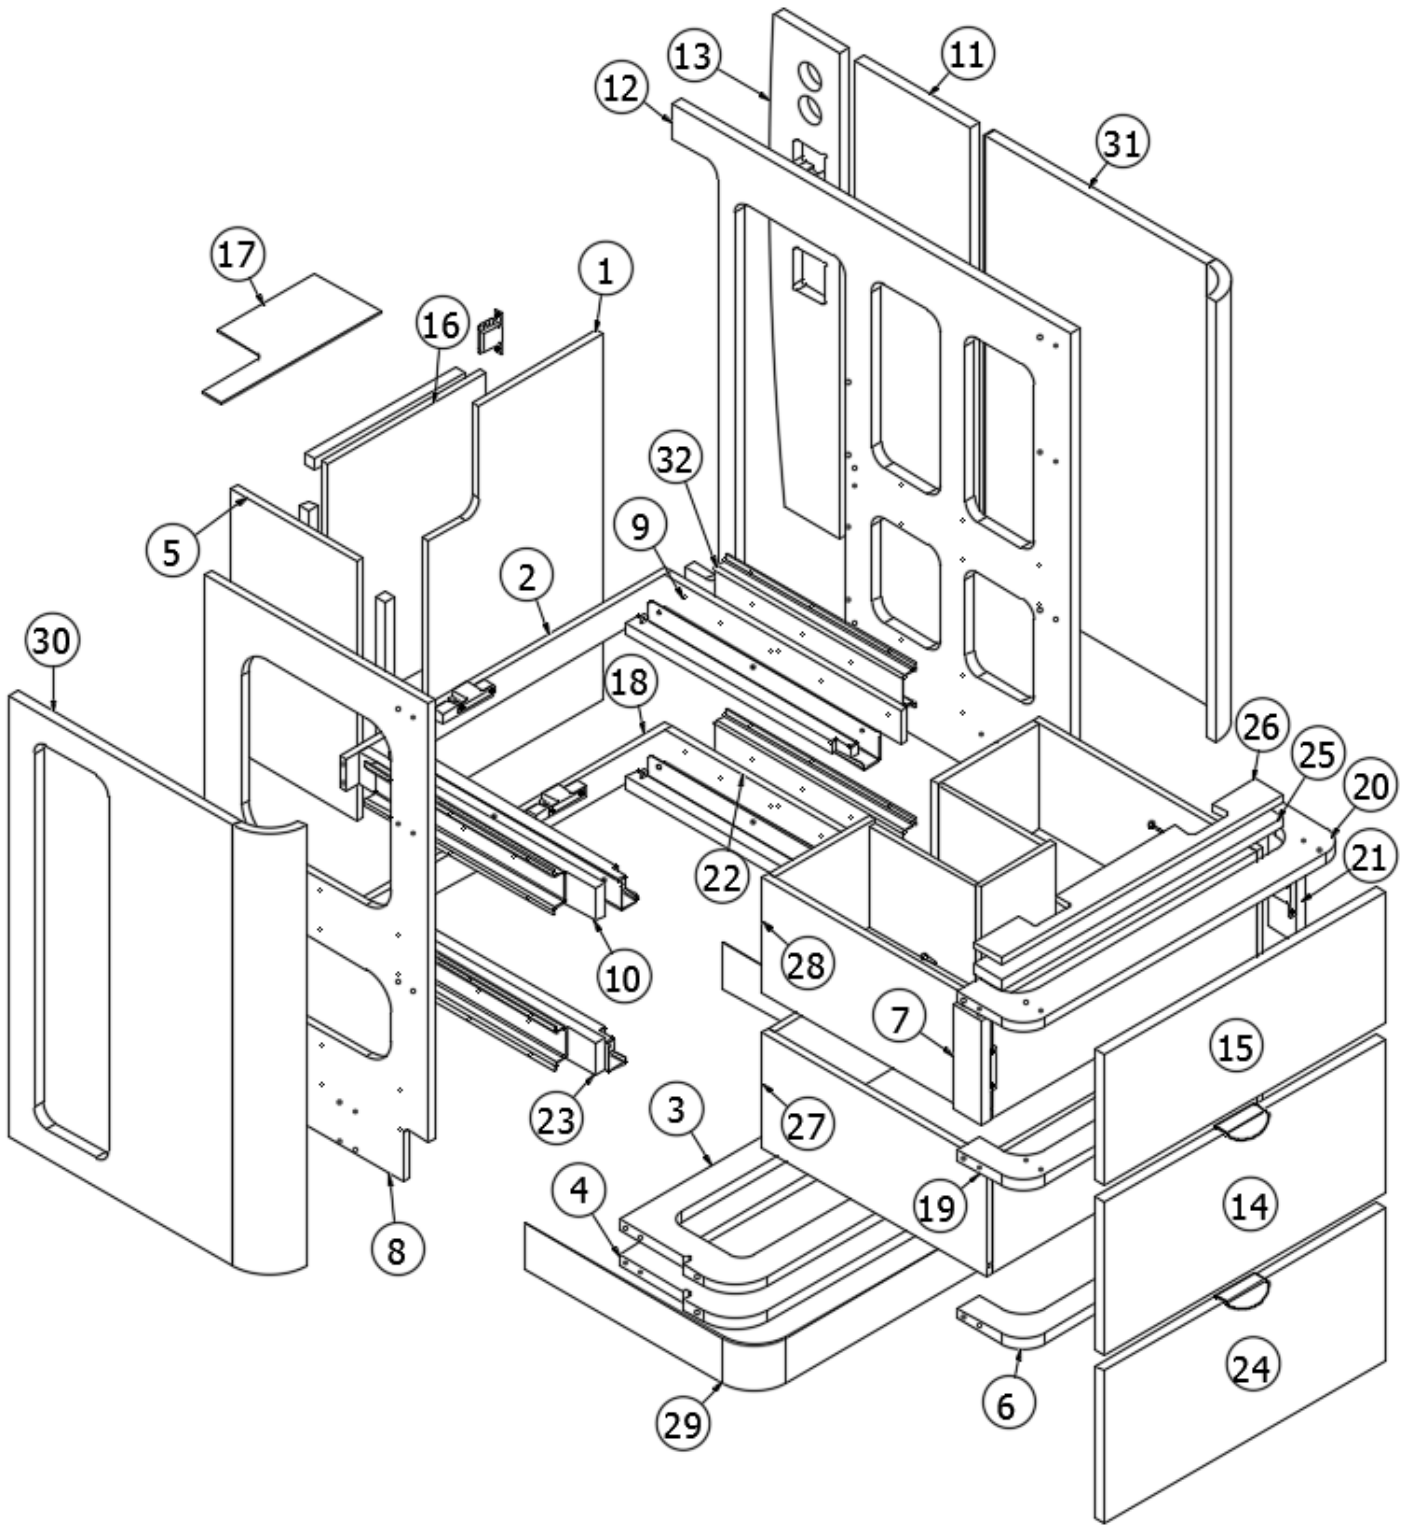

2020 GLOBETROTTER FURNITURE, GALLEY

Galley, Aft Section, 27FB

Parts Listed on Next Page