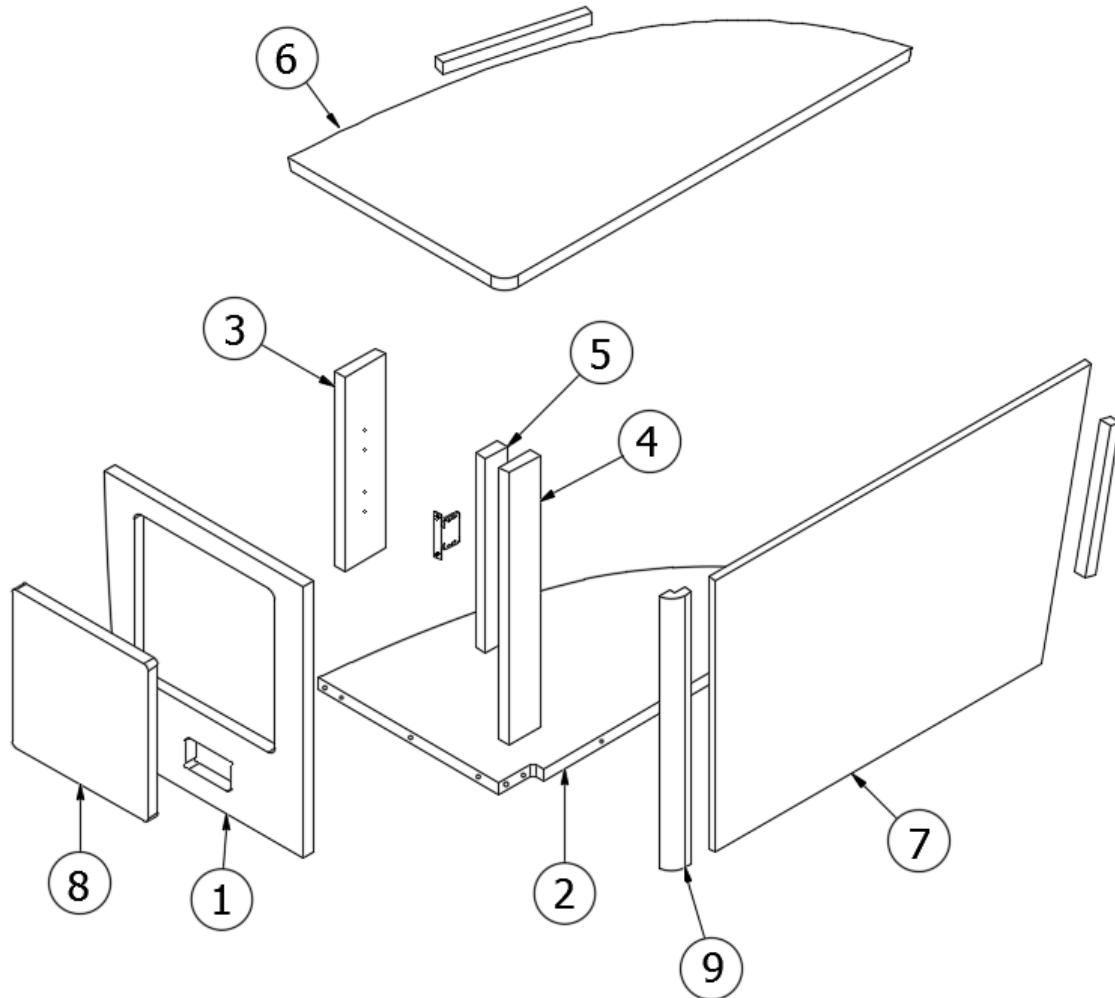

2020 GLOBETROTTER FURNITURE, BEDROOM

Nightstand, LH, 27FB

968726

LH Nightstand

1. 968726&000118BC	Panel, 14.69 x 17.38
2. 968726&000218CC	Panel, 14.13 x 25.7
3. 968726&000318CC	Panel, 3 x 12.38
4. 968726&000418CC	Panel, 2.25 x 17.38
5. 968726&000518CC	Panel, 1.63 x 12.38
6. 968726&000618BC	Panel, 16.01 x 30
7. 968726&000712BC	Panel, 27.74 x 17.38
8. 968726&000818BC	Panel, 10 x 10.07
9. 968726&0009T06A	Corner trim, 90°, 1 radius
801706-0040	Corner Trim 90 Deg Rad Blk Walnut
801706-0041	Corner Trim 90deg 1" Rad Nat Elm
382522	Pull, New Haven
381607-11	Hinge, Self-close
381228-02	Catch, Grabber door, (5lb Pull)
365429-02	Edgebanding 15/16: Blk Walnut
365426-02	Edgebanding-15/16" Natl Elm