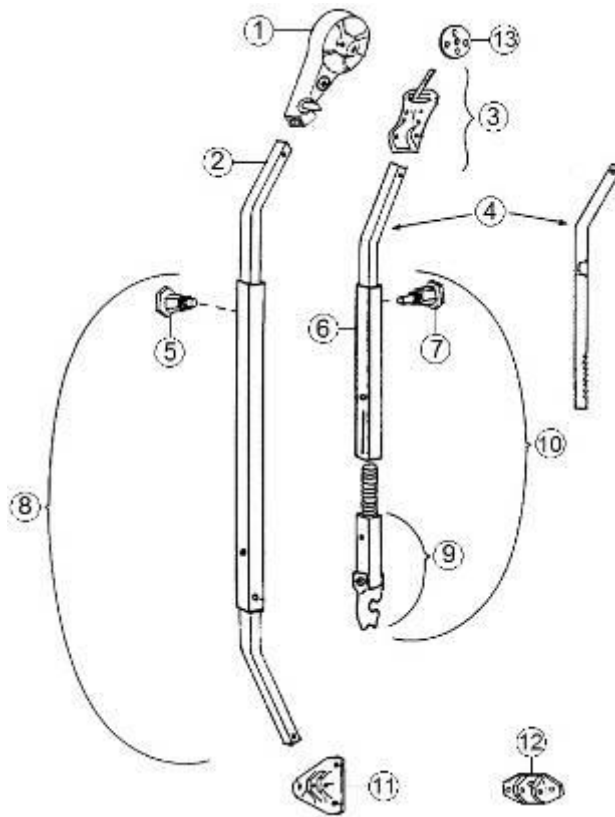

2020 GLOBETROTTER HARDWARE

Awning Hardware

704049-25

Awning Hardware

1. 74043W-04	Head assembly, front
74043W-05	Head assembly, Rear
2. 74047W-09	Main arm bar, front
74047W-10	Main arm bar, rear
3. 74056W	Clamp assembly, front, curved
74056W-01	Clamp assembly, rear, curved
4. 74061WS-07	Rafter arm bar, satin
5. 74054W	Snap stud assembly
6. 74063W-04	Rafter arm tube, satin
7. 74072W	Ratchet stud
8. 74048WS-12	Main arm tube assembly, front
74048WS-13	Main arm tube assembly, rear
9. 74068W-03	Claw bar assembly
10. 74048WS-14	Rafter arm assembly
11. 74055W	Base hinge, rib mount
12. 74055W-01	Base hinge, floor mount
13. 74060W	Clamp wheel
74041W-01	Awning hook rod