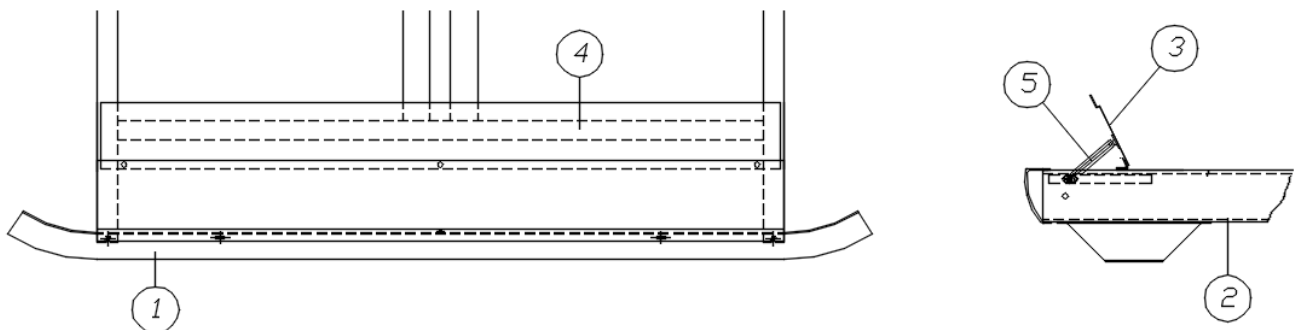

Bumper and Storage, Wide Body

1. 411054	Rear bumper
2. 453538	Bottom, Hose compartment
3. 453497-01	Lid, Rear hose carrier, Black
4. 114849-06	Aluminum sheet, .06" x 36" x 8', Black
5. 380024	Arms support, RH
380203-02	Piano hinge
382456	Swell latch
112671-19	Vinyl- Compartment Liner