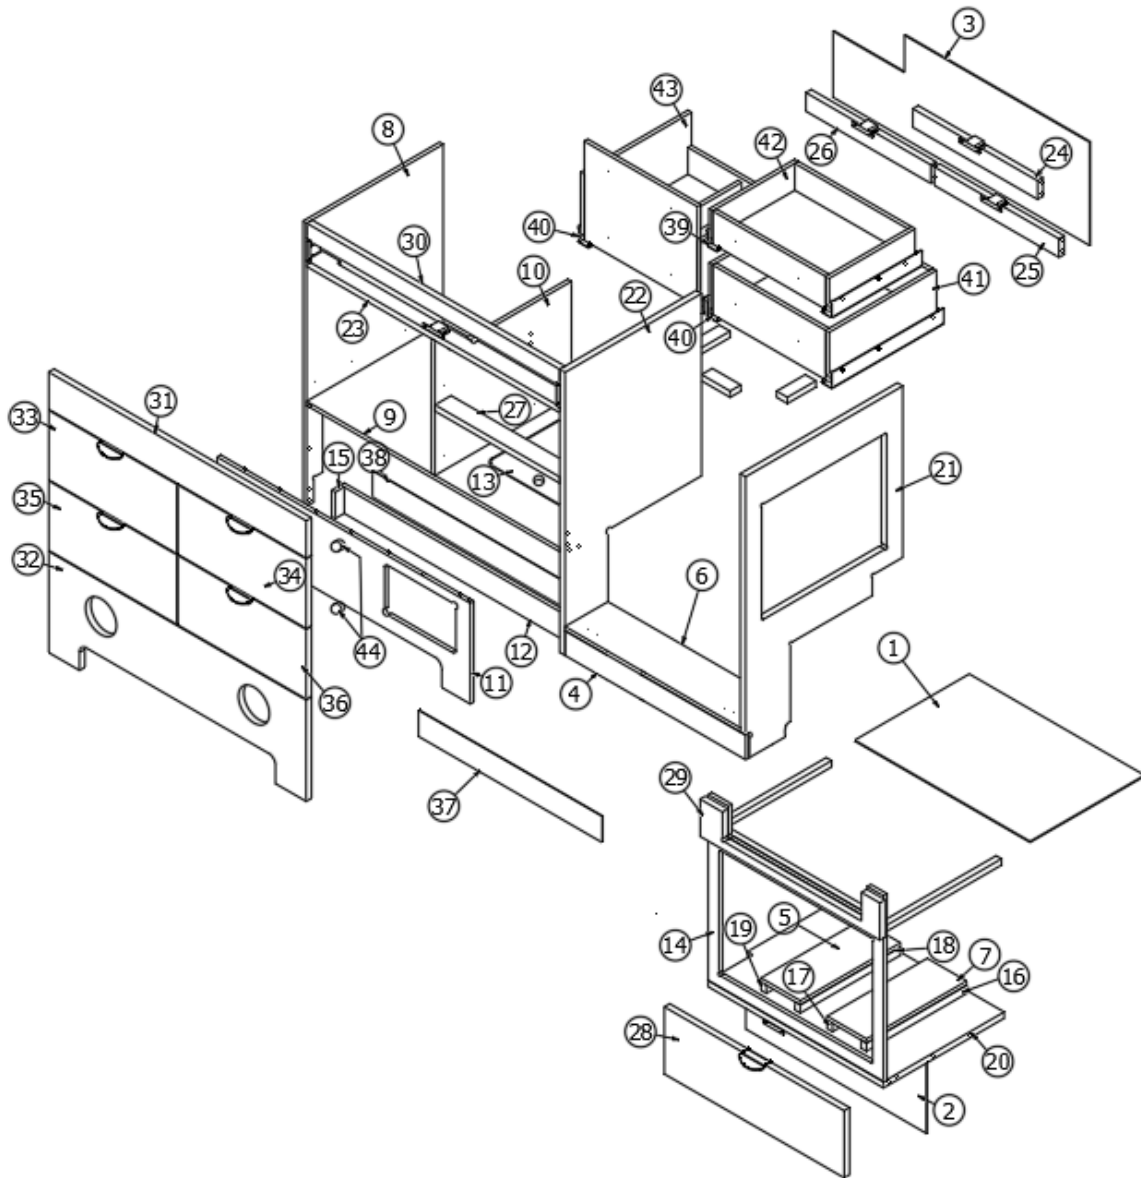

2020 GLOBETROTTER FURNITURE, GALLEY

Galley Cabinet, Standard Convection Oven, 23FB

968969-02 Assembly - Galley Base W/Convection Oven

1.	968969&020203CE	Panel, 24.50 X 16.00
2.	968969&020303CE	Panel, 8.50 X 25.25
3.	968969&020403CE	Panel, 35.88 X 12.50
4.	968969&020512CC	Panel, 3.00 X 25.25
5.	968969&020612CC	Panel, 14.00 X 5.50
6.	968969&020712CC	Panel, 6.00 X 24.50
7.	968969&020812CC	Panel, 14.00 X 5.50
8.	968969&020912CC	Panel, 19.09 X 34.25
9.	968969&021012CC	Panel, 35.38 X 19.09

Parts Continued on next page