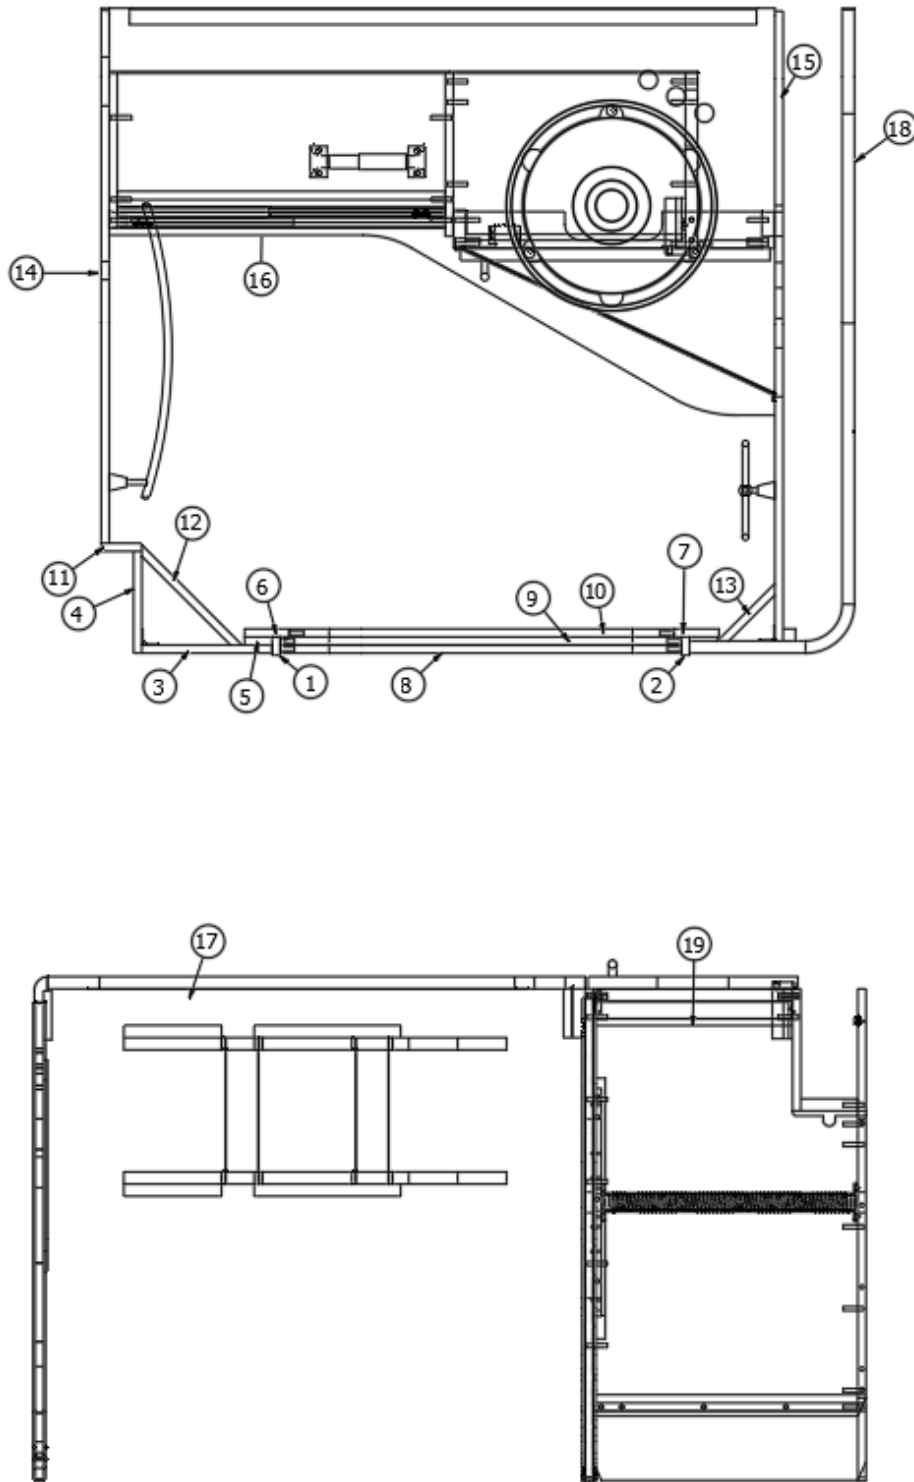

2020 GLOBETROTTER FURNITURE, LAVATORY

Bath Module, 23FB

1.	112956&000112HC	Pre Laminate- 0.50 X 20.92 X 78.08
2.	112956&000212HC	Pre Laminate-30.76 X 78.39
3.	112956&000312BC	Pre Laminate-30.76 X 78.39
4.	112956&000412BC	Pre Laminate- 0.50 X 21.50 X 8.75
5.	112956&000512BC	Pre Laminate- 0.50 X 5.50 X 5.50
6.	112956&000612BC	Pre Laminate- 0.50 X 26.12 X 2.76
7.	112956&000712BC	Pre Laminate- 0.50 X 26.12 X 2.76
8.	112956&000818BC	Pre Laminate- 0.75 X 3.00 X 78.55
9.	203615	Shower- Sport / 23FB FC
10.	602394-03	Register-Black 4" #HV4BK
11.	967455	Stand Assembly - Toilet 23FB
12.	969056	Bath Door Assembly - W/Porthole 25.50X75.13
13.	969057	Sub Assembly - FWD Shower Panel
14.	382532	Towel Bar 18" Chrome Polish
15.	371423-02	Mirror-Wall Mt 8" Chrome
16.	382533	Towel Ring - Chrome Polish
	602334	Toilet, Low Profile Porcelain
	365429-01	Edgebanding 5/8 Blk Walnut
	365426-01	Edbanding-5/8 Natl Elm
	203138-08	Extrusion-Wall - Plas Chestnut Brown, Dark Walnut
	203138-07	Wall Extrusion - Plastic Holiday White, Natural Elm
	382143	P-Gasket With Adhesive
	967114	Shower Seat Support

2020 GLOBETROTTER FURNITURE, LAVATORY

Bath Module, 25FB

Parts Listed on Next Page