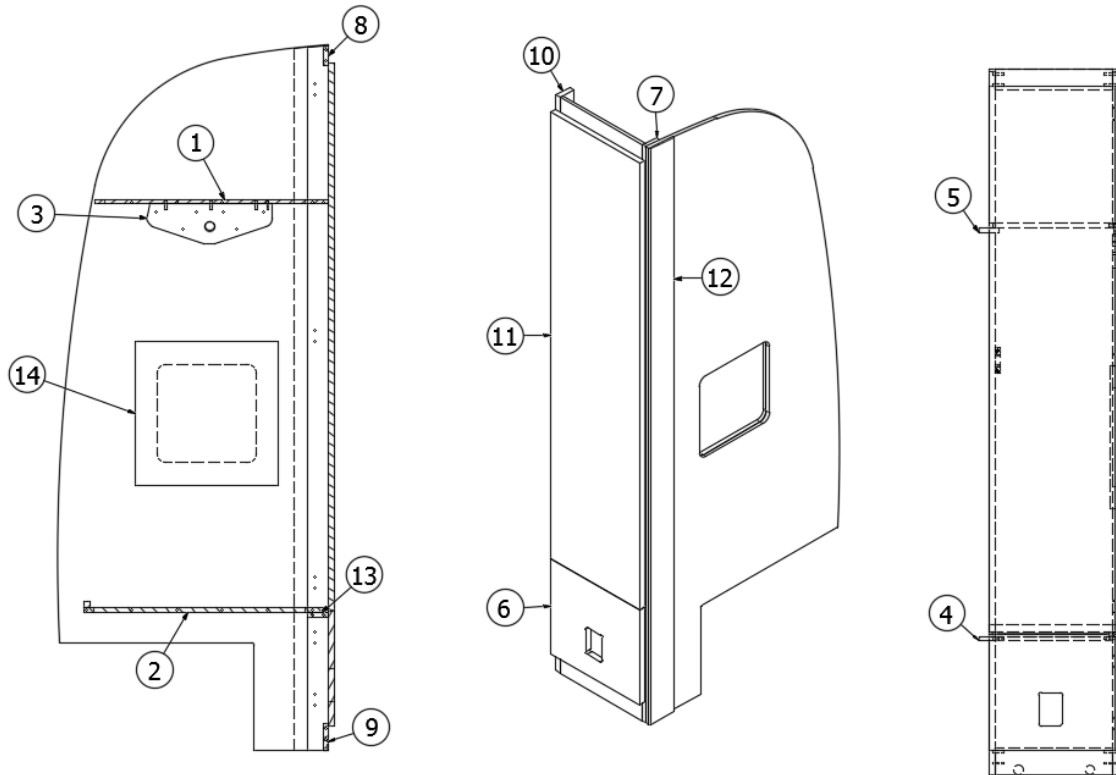

2020 GLOBETROTTER FURNITURE, LAVATORY

Wardrobe, Forward, 27FB

968717

Forward Wardrobe

1. 968717&000112CC	Panel, 14.25 x 26
2. 968717&000212CC	Panel, 14.25 x 27.25
3. 968717&000312CC	Panel, 14 x 4.49
4. 968717&000412CC	Panel, 2.25 x 24.75
5. 968717&000512CC	Panel, 2.25 x 22.25
6. 968717&000612CC	Panel, 30.12 x 78.74
7. 968717&000712CC	Panel, 2.25 x 78.69
8. 968717&000818BC	Panel, 2.25 x 13
9. 968717&000918BC	Panel, 3 x 13
10. 968717&001018CC	Panel, 2.25 x 78.69
11. 968717&001118BC	Panel, 14 x 61.03
12. 968717&001218BC	Panel, 14 x 12.91
13. 968717&002612CC	Panel, 2.25 x 13
14. 966883	Wardrobe closeout
382522	Pull, New Haven
381228-02	Catch, Grabber door (5lb Pull)
104821	Support, Roof locker
381607-11	Hinge, Self-close
203138-08	Extrusion-Wall - Plas Chestnut Brown, Dark Walnut
203138-07	Wall Extrusion - Plastic Holiday White, Natural Elm
365340-01	Edgebanding- .63" Frosty White
365429-02	Edgebanding 15/16: Blk Walnut
365426-02	Edgebanding-15/16" Natl Elm