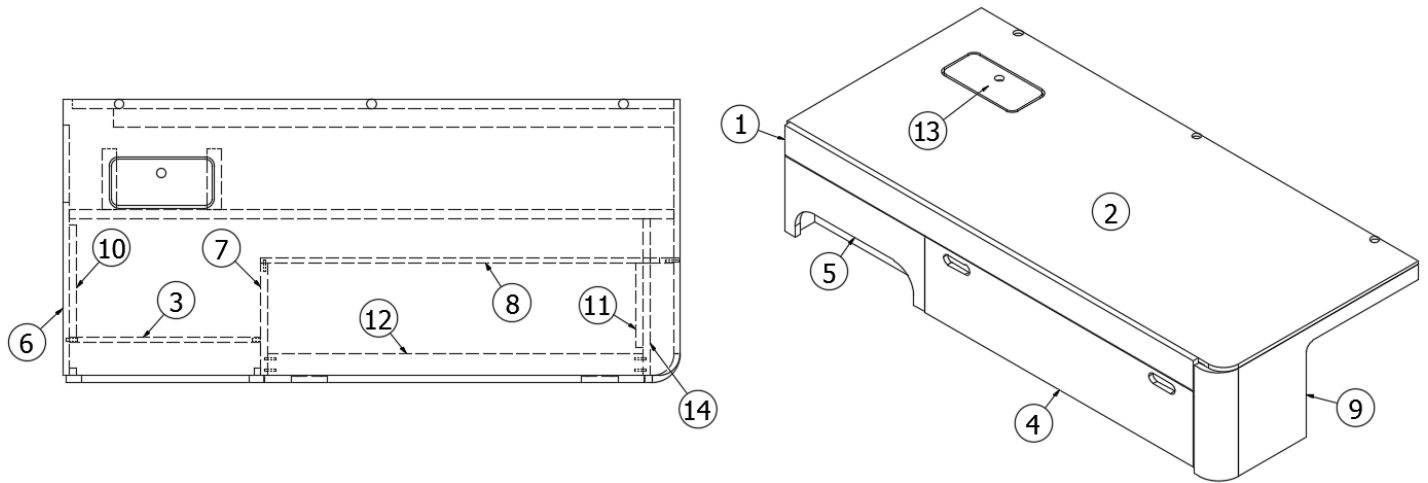

2020 GLOBETROTTER FURNITURE, LOUNGE

Sofa, 25FB, 27FB

968740

Sofa Assembly

1. 968738	Sofa bed
2. 968740&000212CE	Panel, 29.5 x 66.19
3. 968740&000312BC	Panel, 20.5 x 5
4. 968740&000418BC	Panel, 9.88 x 40.63
5. 968740&000518BC	Panel, 9.88 x 21.13
6. 968740&000618BC	Panel, 14.13 x 26.75
7. 968740&000718BC	Panel, 10.13 x 12
8. 968740&000812CC	Panel, 10.13 x 44.19
9. 968739	Sub assembly, Right radius
10. 968740&001018CC	Panel, 2.25 x 12
11. 968740&001118CC	Panel, 2.25 x 9
12. 968740&001518CC	Panel, 2.25 x 40.19
13. 968740&002512CE	Panel, 10.75 x 5
14. 968740&002918CC	Panel, 16.75 x 14.13
381775	Drawer pull
381072-01	Hinge 3" x 2", Fixed pin
381228-02	Catch, Grabber door (5lb Pull)
203439	Storage box, 17 x 11.13 x 6.38
382057	Knockdown
382057-04	Cap, Knockdown, White
365429-02	Edgebanding 15/16: Blk Walnut
365426-02	Edgebanding-15/16" Natl Elm
365429-01	Edgebanding 5/8 Blk Walnut
365426-01	Edbanding-5/8 Natl Elm