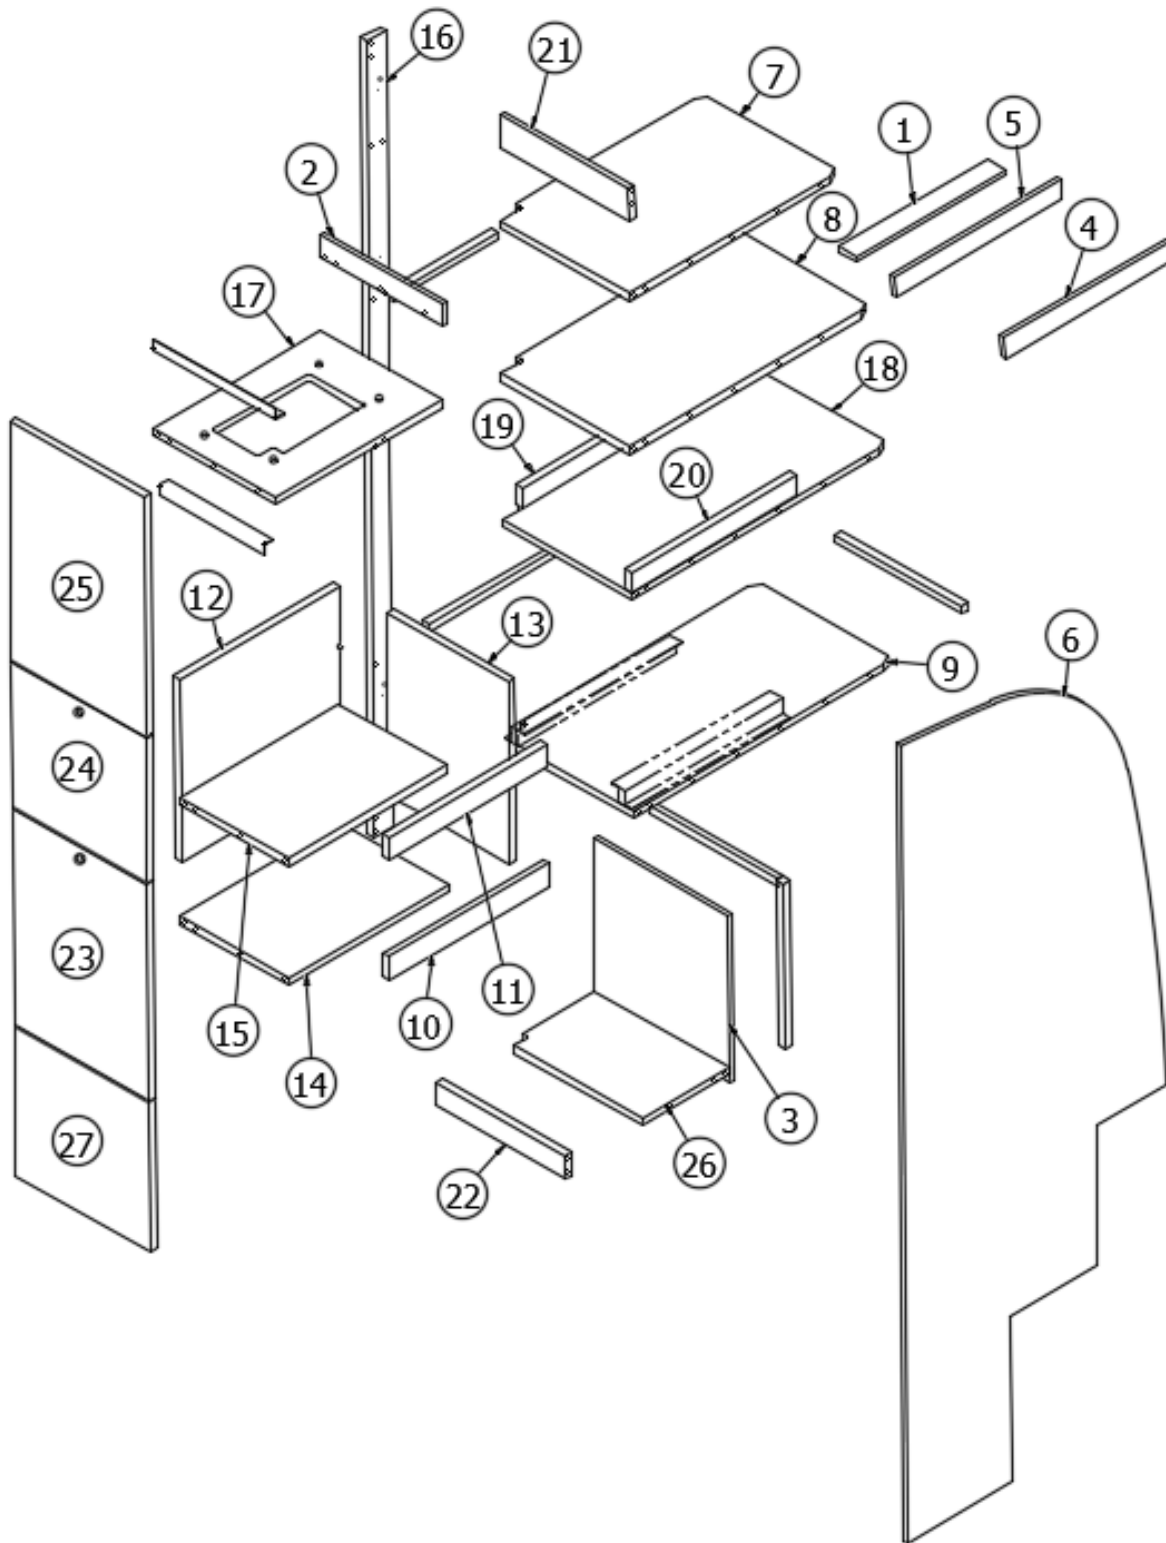

2020 GLOBETROTTER FURNITURE, GALLEY

Pantry, 25FB

968937 Assembly, Pantry Cabinet

1.	968937&000112BC	Panel, 26.93 X 78.17 EB1-B01
2.	968937&000218CC	Panel, 9.00 X 78.43 EB1-B02
3.	968937&000318CC	Panel, 2.25 X 5.88 EB1-B02
4.	968937&000418CC	Panel, 6.63 X 22.75 EB3-B02
5.	968937&000518CC	Panel, 6.63 X 23.38 EB3-B02
6.	968937&000618CC	Panel, 4.00 X 4.00 EB5-B02
7.	968937&000718CC	Panel, 4.00 X 4.00 EB5-B02
8.	968937&000818CC	Panel, 2.25 X 20.00 EB1-B02
9.	968937&000918CC	Panel, 5.88 X 9.00 EB3-B02
10.	968937&001012CC	Panel, 6.63 X 45.63
11.	968937&001118BC	Panel, 2.25 X 5.88
12.	968937&001203CE	Panel, 7.13 X 12.50
13.	968937&001318BC	Panel, 6.50 X 58.00 EB9-B02
14.	968937&001418BC	Panel, 6.50 X 17.25 EB9-B02
15.	381551-01	Pantry Rack 1.5"W X 45"H White
	365429-01	Edgebanding 5/8 Blk Walnut
	365426-01	Edbanding-5/8 Natl Elm
	365429-02	Edgebanding 15/16: Blk Walnut
	365426-02	Edgebanding-15/16" Natl Elm
	203138-08	Extrusion-Wall - Plas Chestnut Brown, Dark Walnut
	203138-07	Wall Extrusion - Plastic Holiday White, Natural Elm
	382522	Pull W/Screws - New Haven M516
	381228-02	Catch Grabber, 5 Lb.
	381408	Lock, Push Button
	382070	Rubber Dots
	381607-11	Hinge-Self Close Overlay
	381607-12	Baseplate-Grass
	381607-16	Clip-Steel Grass Hinge

2020 GLOBETROTTER FURNITURE, GALLEY

Pantry, with Microwave, 27FB

Parts Listed on Next Page