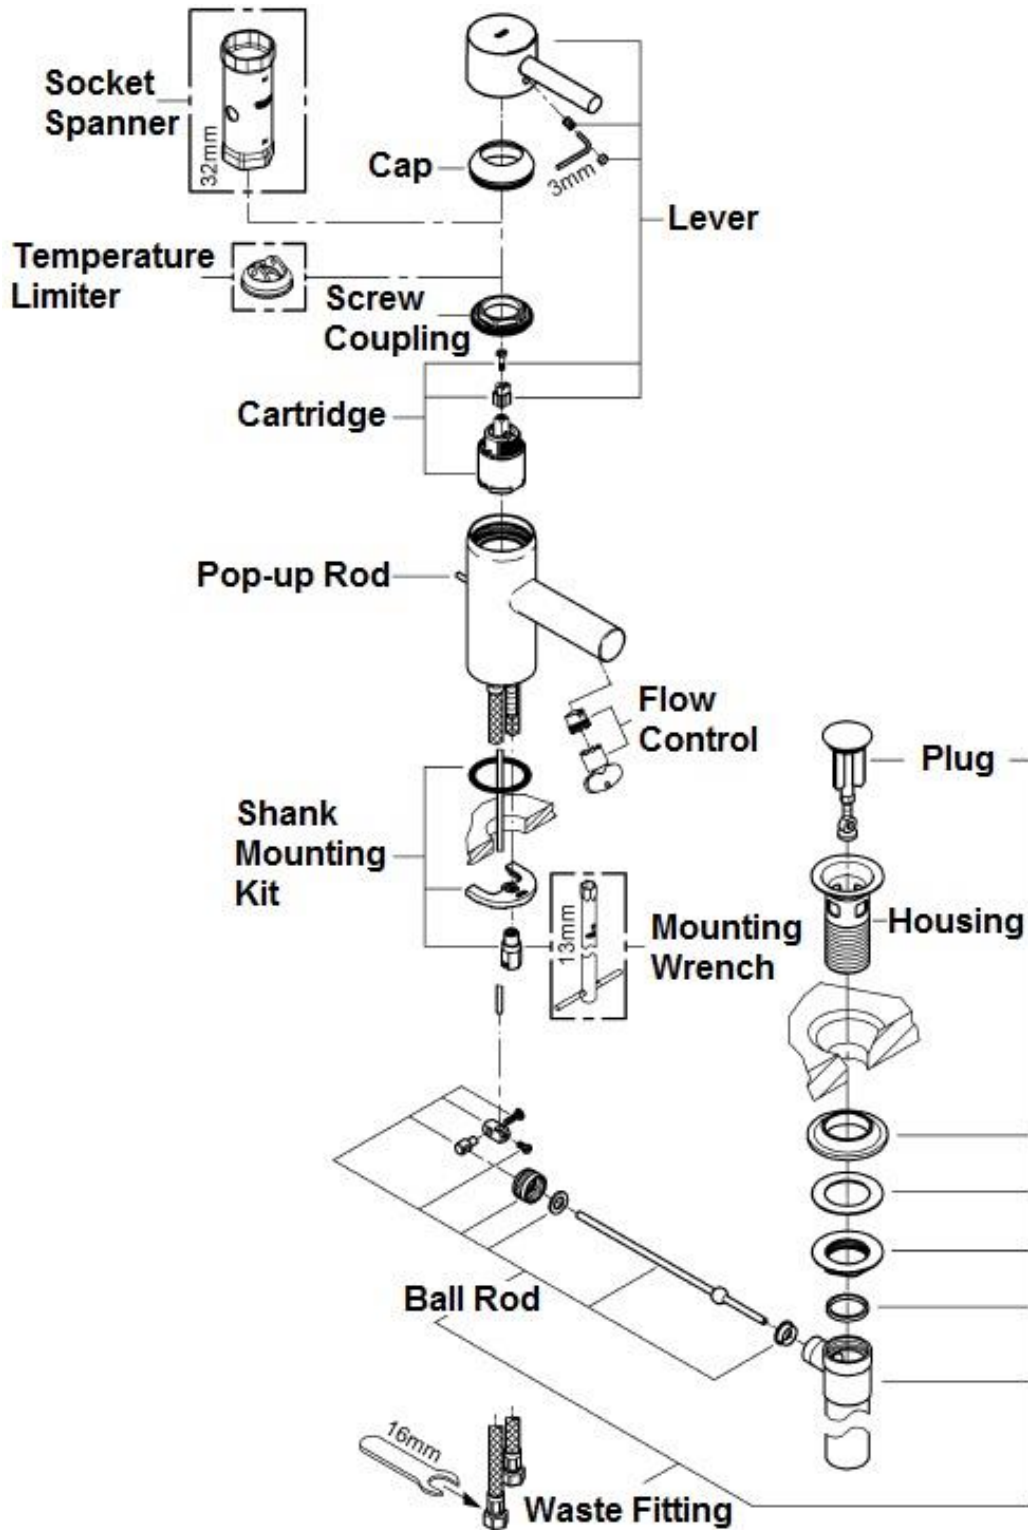

2020 GLOBETROTTER
PLUMBING, FRESH WATER

Faucet, Galley

602703

Faucet, Single hole pull down, Franke

2020 GLOBETROTTER PLUMBING, FRESH WATER

Faucet, Lavatory

602550 Lavy faucet, Single hole, Chrome

2020 GLOBETROTTER PLUMBING, FRESH WATER