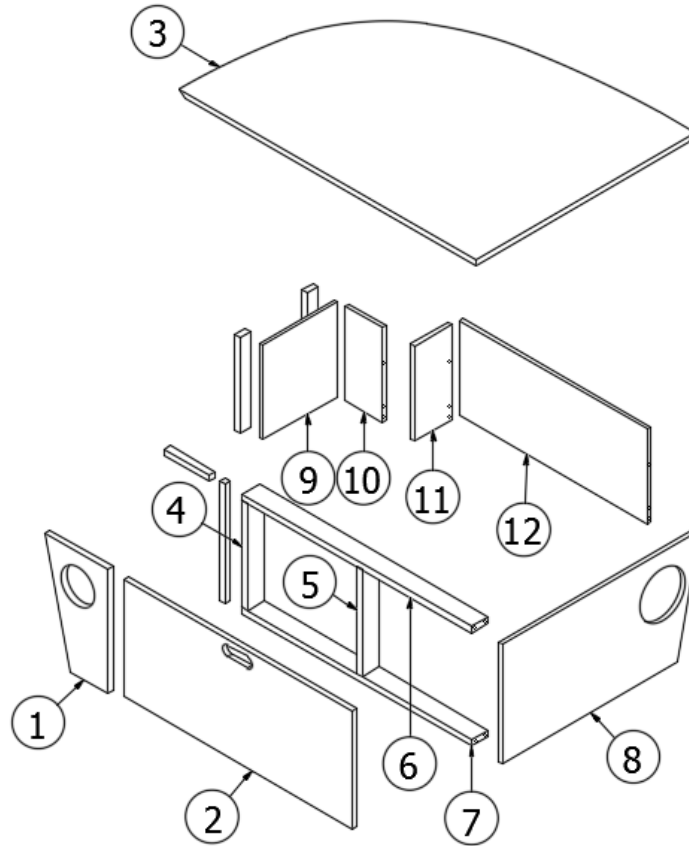

2020 GLOBETROTTER FURNITURE, LOUNGE

Dinette Seat, Roadside, 25FB, 27FB

968737

Roadside Dinette Seat

1. 968737&000118BC	Panel, 14.38 x 8.47
2. 968737&000218BC	Panel, 13.63 x 30.63
3. 968737&000318CC	Panel, 39.68 x 29.5
4. 968737&000418CC	Panel, 2.25 x 12.38
5. 968737&000518CC	Panel, 2.25 x 12.38
6. 968737&000618CC	Panel, 2.25 x 30.75
7. 968737&000718CC	Panel, 2.25 x 30.75
8. 968737&000812CC	Panel, 26.5 x 13.88
9. 968737&000912CC	Panel, 10 x 11
10. 968737&001012CC	Panel, 5 x 11
11. 968737&001112CC	Panel, 5 x 11
12. 968737&001212CC	Panel, 25.25 x 11
381775	Drawer pull
381072-01	Hinge, 3" x 2", Fixed pin
381228-02	Catch, Grabber door (5lb Pull)
365429-01	Edgebanding 5/8 Blk Walnut
365426-01	Edbanding-5/8 Natl Elm
365429-02	Edgebanding 15/16: Blk Walnut
365426-02	Edgebanding-15/16" Natl Elm