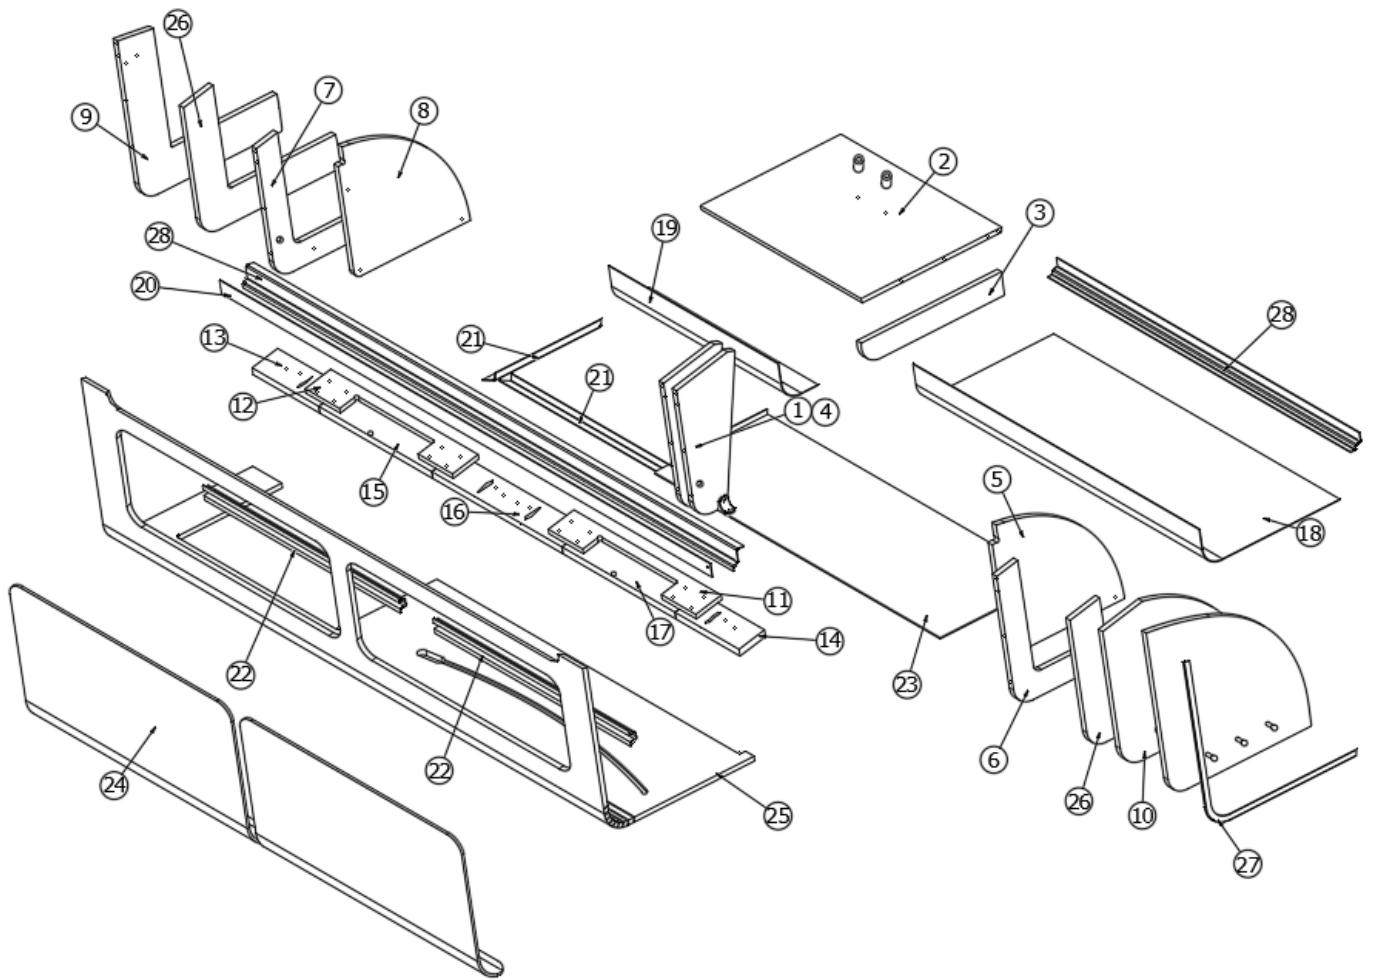

2020 GLOBETROTTER FURNITURE, GALLEY

Roof Locker, Galley, 25FB

Parts Listed on Next Page

2020 GLOBETROTTER FURNITURE, GALLEY

Roof Locker, Galley, 25FB

968902 Assembly, Galley Roof Locker

1.	968902&000112CC	Panel, 6.79 X 15.44,
2.	968902&000212CC	Panel, 18.69 X 16.38
3.	968902&000312CC	Panel, 2.50 X 16.81
4.	968902&000412CC	Panel, 6.79 X 15.44
5.	968902&000512CC	Panel, 16.11 X 13.91
6.	968902&000612CC	Panel, 19.28 X 14.75
7.	968902&000712CC	Panel, 19.52 X 14.75
8.	968902&000812CC	Panel, 16.11 X 13.91
9.	968902&002012CC	Panel, 20.24 X 17.43
10.	968902&002112CC	Panel, 18.70 X 15.96
11.	968902&002412CC	Pre Laminate- 0.50 X 3.00 X 17
12.	968902&002512CC	Pre Laminate- 0.50 X 3.00 X 17
13.	968902&001318CC	Panel, 3.00 X 7.75 , EB2-A02
14.	968902&000918CC	Panel, 3.00 X 7.44 , EB2-A02
15.	968902&001018CC	Panel, 3.00 X 13.13 , EB2-A02
16.	968902&001118CC	Panel, 3.00 X 15.13 , EB2-A02
17.	968902&001218CC	Panel, 3.00 X 13.13 , EB2-A02
18.	968902&001601CE	Panel, 19.32 X 33.25
19.	968902&001501CE	Panel, 7.60 X 19.69
20.	968902&001403CE	Panel, 1.50 X 57.00
21.	115483	Angle-Alum .06x.75"X.75"X6'
22.	101401	Extrusion, Door Latch Housing
23.	800507-01	Lauan, 1/8"X4'x8'
24.	802356-0040	Door-Overhead Curved, Black Walnut
	802356-0041	Door-Overhead Curved, Natural Elm
25.	802363	Face-Galley Locker - 25fbglo
26.	802363-01	Divider, Partial
27.	115375-03	Extrusion-Formed - Rh Locker End
28.	116023	R/L Front Aluminum
29.	116024	R/L Rear Aluminum
	203445	T-Molding Blk Flexible Poly .56"
	365340-01	Edgebanding- .63" Frosty White
	365340-02	Edgebanding-.94" Frosty White
	513333-54	Kit, 3000k Luna Light & Plastic Track 4'6"
	513297-19	Kit-Luna Light & Track 1'7"
	513332-33	Kit, 3000k Luna Light & 45 Alum. Track 2'9"
	381136	Rubber Bumper
	381688	Bumpon
	380041	Brace 1" Stanley Corner
	385963	Bracket Mtg. Angle Lambrequin
	382525-01	Bracket-Ball Stud Mounting
	382525-02	Bracket-90 Deg Mounting
	513259	Switch- 12vdc Magnetic
	381607-14	Hinge Nickel Plated Self Closing
	701538-01	Carpet-Econoline W/PSA Backing
	382525-04	Gas Spring SS 10#
	381607-12	Baseplate-Grass
	381607-16	Clip-Steel Grass Hinge
	998241-02	Leatherette Fabric/Weld Cord 68"
	998241-04	Vinyl Fabric/Welt Cord Assembly 34.5"