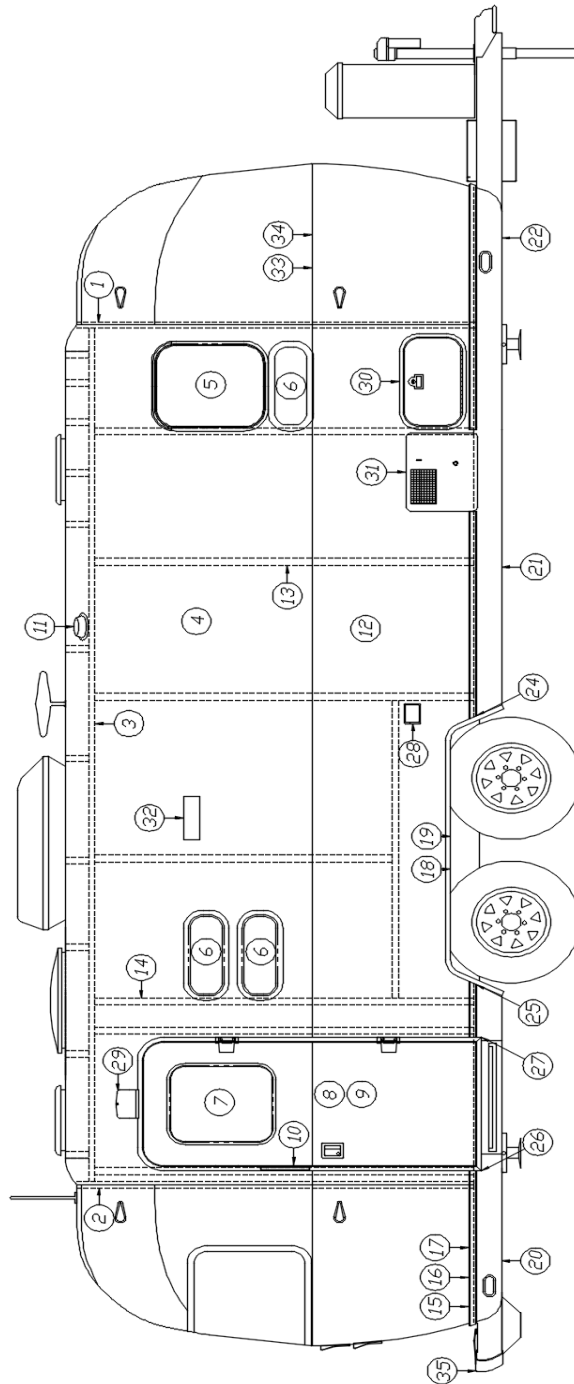

2020 GLOBETROTTER EXTERIOR SHELL

Wall, Curbside, 25FB

Parts Listed on Next Page