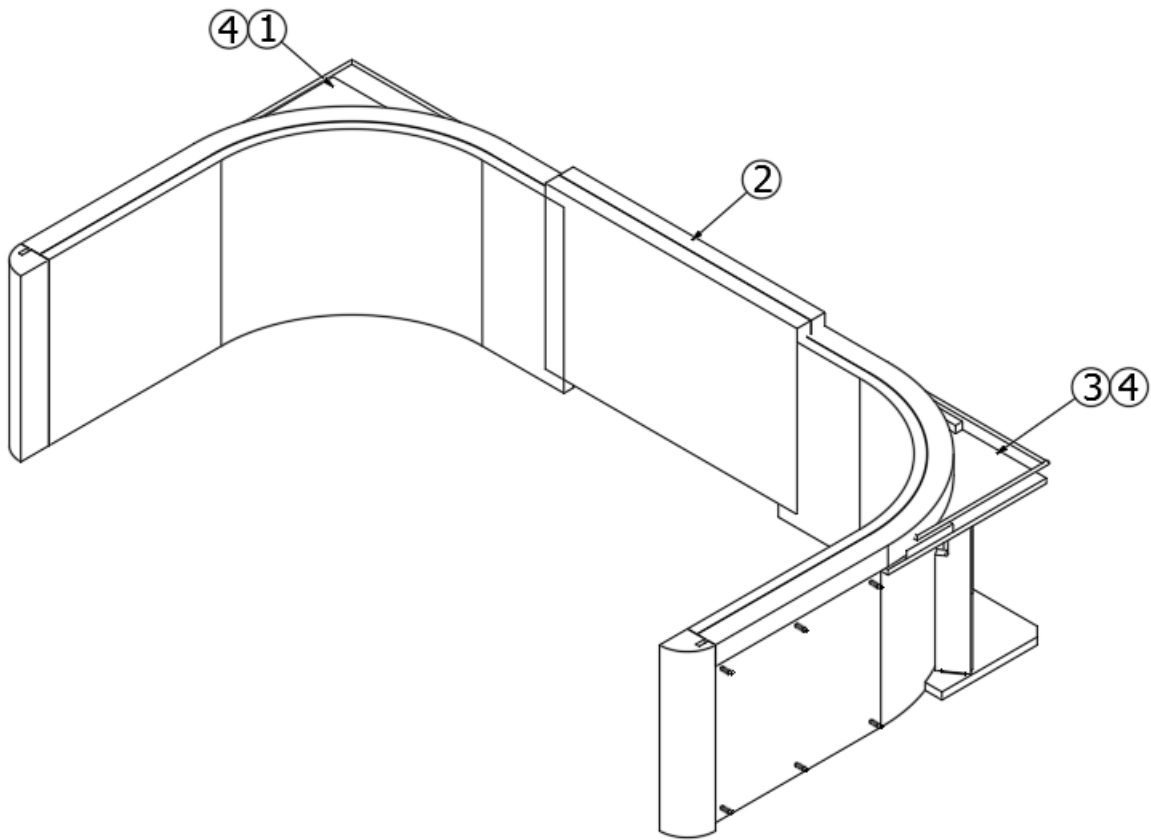

2020 GLOBETROTTER FURNITURE, LOUNGE

Dinette Seat Backs, 23FB

1.	968976	Sub Assy - Radius Seat Back Forward 23FBGLO
2.	968977	Sub Ass'y - Radius Seat Back Wall
3.	968978	Sub Ass'y - Radius Seat Back Rear
4.	998243-65	Vinyl Fabric/Welt Cord London Grey
	998243-66	Vinyl Fabric/Welt Cord Barcelona Blue
	998243-67	Vinyl Fabric/Welt Cord Copenhagen Cream
	998243-68	Vinyl Fabric/Welt Cord Dublin Slate