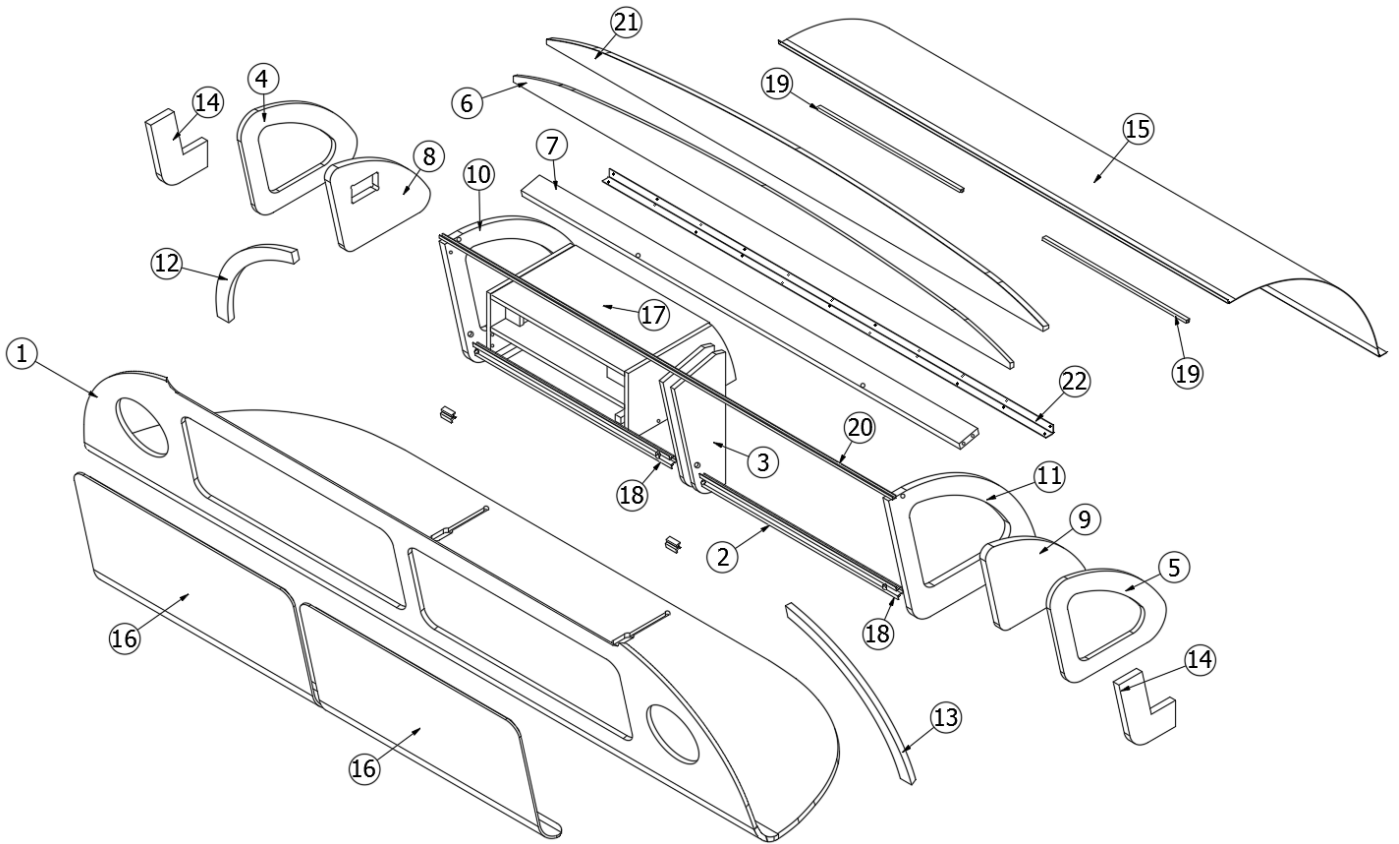

2020 GLOBETROTTER FURNITURE, LOUNGE

Roof Locker, Rear Endliner, 25FB, 27FB

Parts Listed on Next Page

2020 GLOBETROTTER FURNITURE, LOUNGE

Roof Locker, Rear Endliner

968918   Assembly, Rear Endliner

1.	802374	Rear Endliner Face
2.	968918&000212CC	6.79 X 15.44
3.	968918&000312CC	6.79 X 15.44
4.	968918&000412CC	12.60 X 15.37
5.	968918&000512CC	12.60 X 15.37
6.	968918&000612GE	4.55 x 65.75
7.	968918&000718CC	2.50 X 58.00
8.	968918&000818CC	10.78 X 14.53
9.	968918&000918CC	10.78 X 14.53
10.	968918&001018CC	16.00 X 19.94
11.	968918&001118CC	16.00 X 19.94
12.	801596-02	Backer- Liner Locker LH
13.	801596-03	Backer- Liner Locker RH
14.	801710	Support Divider-R/L
15.	115264-07	Pan-Liner Locker W/B Front
16.	802245-0040	Curved door, Black Walnut
	802245-0041	Curved door, Natural Elm
17.	968782	Blue Ray Shelf Assembly
18.	101401	Extrusion, Door Latch Housing
19.	513297-19	Kit, Luna light and track, 19"
20.	513333-60	Kit, Luna light and plastic track
21.	801351	Lite Ply-18MM (.75") 4'X 8'
22.	115958	Bracket-1.00 X 1.00 X .06 Header
	381607-14	Hinge, Self-close
	382525-01	Ball stud mounting bracket
	382525-02	Mounting bracket, 90°
	382525-04	Black carbon steel gas spring, 10 LB
	381688	Bumpon
	998241-01	Leatherette/Fabric /Welt Cord Assembly 230"
	998241-03	Leatherette Fabric/Welt CORD 62"
	365340-01	Edgebanding- .63" Frosty White
	203445	T-Molding Blk Flexible Poly .56"
	513259	Switch- 12VDC Magnetic
	968918&002501CE	Laminate, 21.00 X 62.25