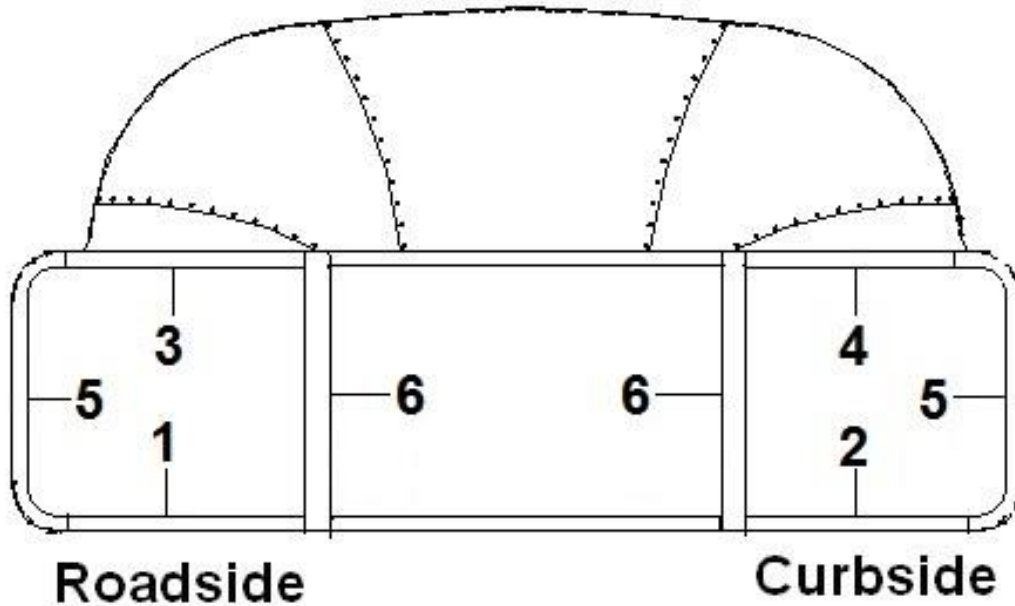

2020 GLOBETROTTER WINDOWS, SCREENS

Window Trim

372269	Trim ring, Inner support, 30"
372270	Trim ring, Inner support, 18"
372267	Trim ring, 30" stack window, Clear
372268	Trim ring, 18" stack window, Clear
203225-01	Trim, Gray flexible

Panoramic Window Trim

1. 201579-02	Trim ring, Lower, Gray
2. 201580-02	Trim ring, Lower, Gray
3. 201581-05	Trim ring, Upper, Gray
4. 201581-06	Trim ring, Upper, Gray
5. 201578-02	End cap, Trim ring Gray
6. 110900-01	Trim formed, Aluminum, RH/LH
203225-01	Trim lok, Gray .75"