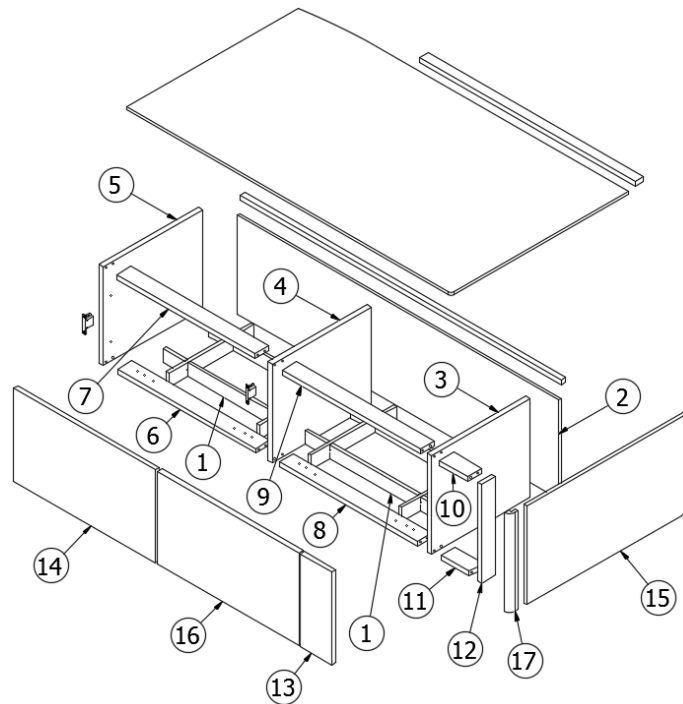

2020 GLOBETROTTER FURNITURE, BEDROOM

Bed, Twin, CS, 27FB

966856-GLO

Twin Bed

1. 968245	Storage bin insert
2. 966856&000212CC	Panel, 56.69 x 15.13
3. 966856&000318CC	Panel, 17.5 x 15.13
4. 966856&000418CC	Panel, 17.5 x 15.13
5. 966856&000518CC	Panel, 17.5 x 15.13
6. 966856&000618CC	Panel, 2.5 x 24.38
7. 966856&000718CC	Panel, 2.5 x 24.38
8. 966856&000818CC	Panel, 2.5 x 24.38
9. 966856&000918CC	Panel, 2.5 x 24.38
10. 966856&001018CC	Panel, 2.5 x 4.94
11. 966856&001118CC	Panel, 2.5 x 4.94
12. 966856&001218CC	Panel, 2.5 x 15.13
13. 966856&001318BC	Panel, 5.56 x 14.25
14. 966856&001718BC	Panel, 25 x 14.25
15. 966856&002212BC	Panel, 29.13 x 15.13
16. 966856&002518BC	Panel, 25 x 14.25
17. 966856&0020T06A	Corner trim, 90°, 1" radius
801706-0040	Corner Trim 90 Deg Rad Blk Walnut
801706-0041	Corner Trim 90deg 1" Rad Nat Elm
381607-11	Hinge, Self-close
382521	Handle, Tab pull, Chrome
381228-02	Catch, Grabber door
203419	Storage box, 23 x 16.75 x 11.88
968707-01	Headboard Assembly
112671-12	Vinyl- Compartment Liner