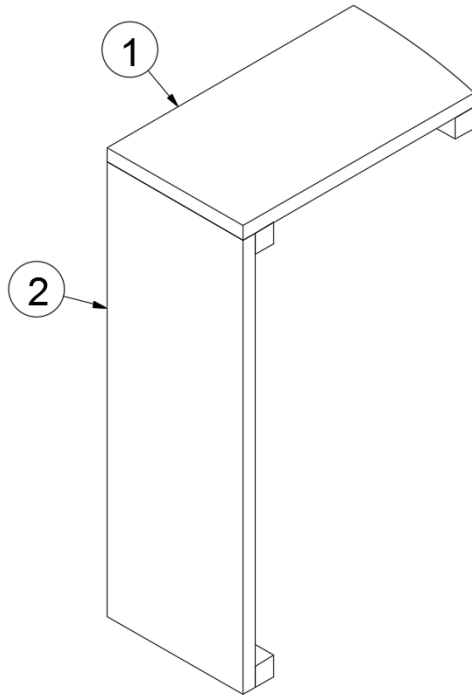

2020 GLOBETROTTER FURNITURE, BEDROOM

Bedroom Closeout

968357-40
968357-41

Bedroom Closeout, Dark Walnut
Bedroom Closeout, Natural Elm

1. 968357&000112BC
2. 968357&000212BC
365429-01
365426-01

Panel, 5.5 x 10
Panel, 5.5 x 16
Edgebanding, .63", Dark Walnut
Edgebanding, .63", Natural Elm