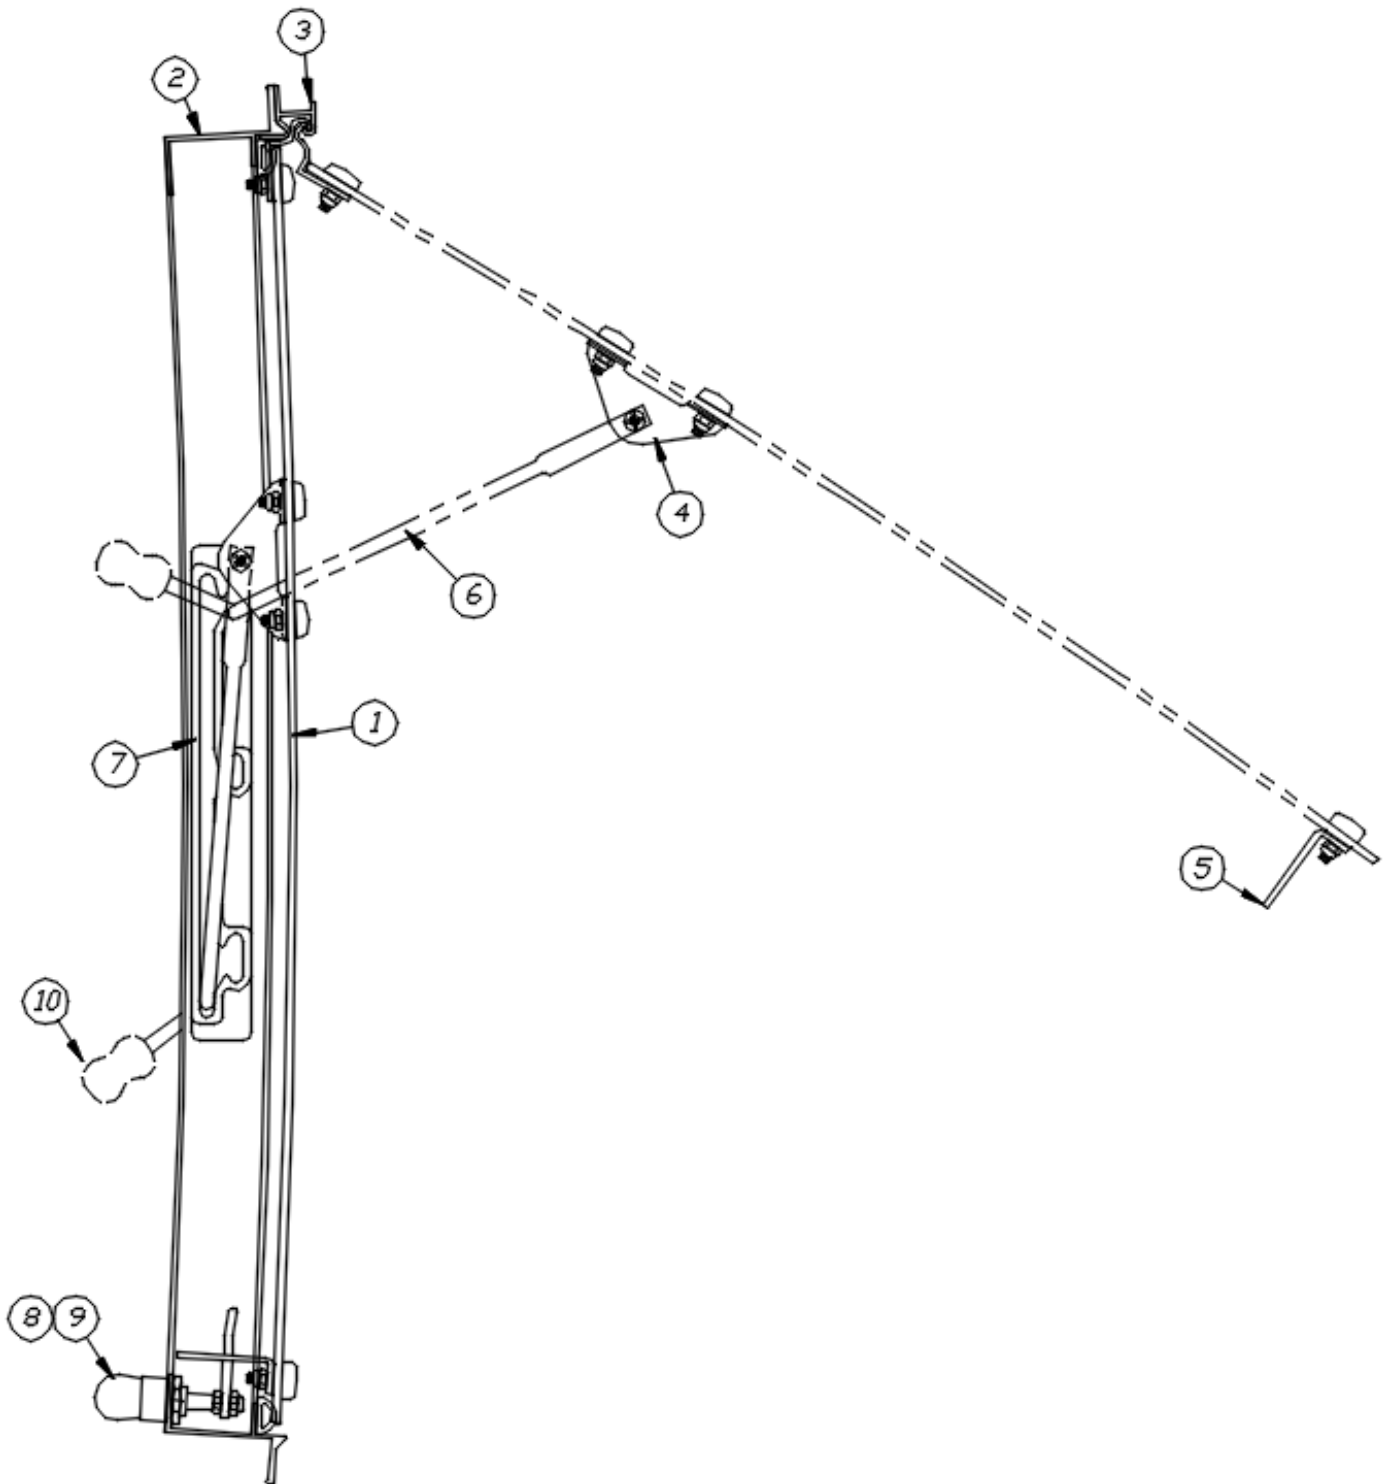

2020 GLOBETROTTER WINDOWS, SCREENS

Window Parts Diagram

Parts Listed on Next Page

2020 GLOBETROTTER WINDOWS, SCREENS

Window Parts Diagram

371324-02	Window, 30", Opening
371380	Window, 30" tall, Opening
1. 195510-07	Glass assembly, 30" opening window
195510-93	Glass assembly, 30" tall window
2. 371447-02	Frame assembly, 30" window
371447-01	Frame assembly, 30" tall window
3. 371448-06	Extrusion, Window hinge eyebrow, Fixed, 30" window
371448-05	Extrusion, Window hinge eyebrow, Fixed, 30" window, Tall
4. 114478	Bracket, Window prop
5. 114479-01	Bracket, Window closer, RH
114479-02	Bracket, Window closer, LH
6. 382362	Opening arm, RH
382361	Opening arm, LH
7. 382360	Window guide, RH
382359	Window guide, LH
8. 382367-01	Latch assembly, Chrome
382367-02	Latch assembly, Egress, Red
9. 115780-01	Handle, Chrome
195467-05	Handle, Red
10. 380230-03	Knob, Window arm, Silver
380230-04	Knob, Window arm, Red
115776	Lock paw, Window latch
115770	Hinge stop
115778	Latch body, Zinc die cast
115779	Latch shaft
310030	Drive lock pin, 5/32 x 5/8