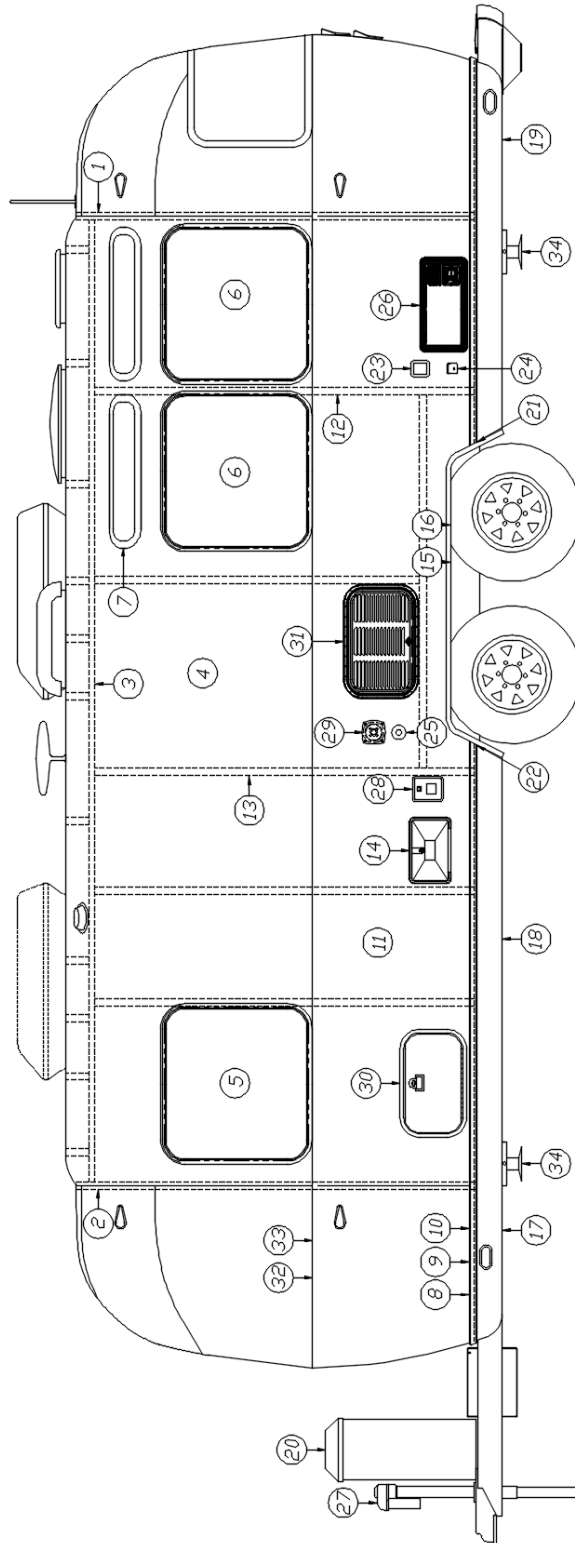

2020 GLOBETROTTER EXTERIOR SHELL

Wall, Roadside, 25FB

Parts Listed on Next Page