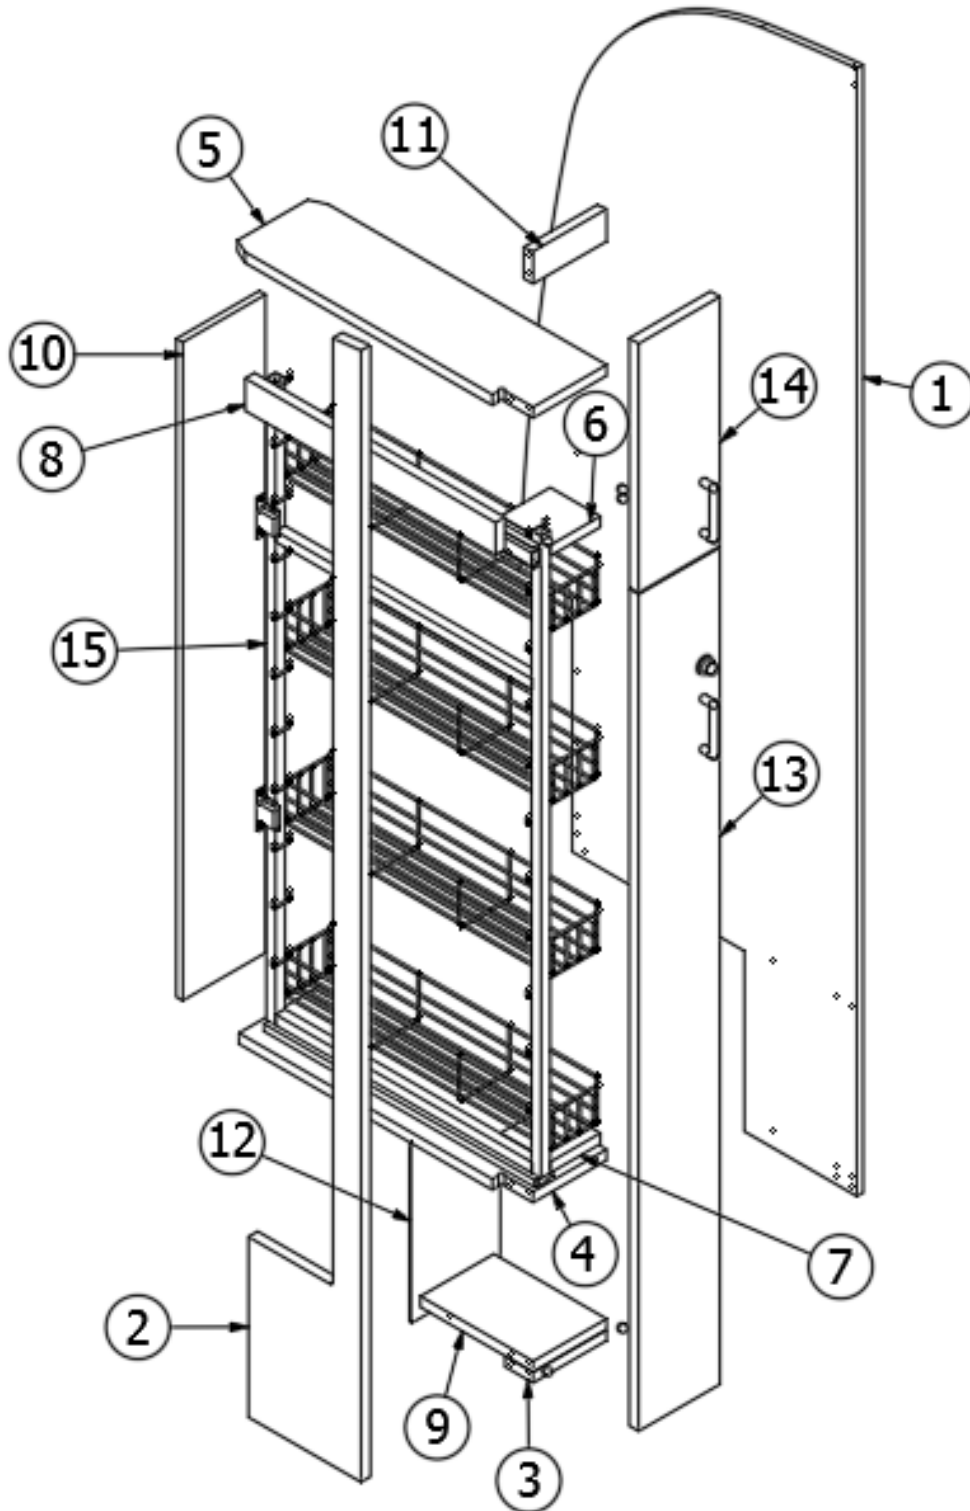

2020 GLOBETROTTER FURNITURE, GALLEY

Pantry, 25FB

Parts Listed on Next Page

2020 GLOBETROTTER FURNITURE, GALLEY

Pantry, 25FB

968937 Assembly, Pantry Cabinet

1.	968937&000112BC	Panel, 26.93 X 78.17 EB1-B01
2.	968937&000218CC	Panel, 9.00 X 78.43 EB1-B02
3.	968937&000318CC	Panel, 2.25 X 5.88 EB1-B02
4.	968937&000418CC	Panel, 6.63 X 22.75 EB3-B02
5.	968937&000518CC	Panel, 6.63 X 23.38 EB3-B02
6.	968937&000618CC	Panel, 4.00 X 4.00 EB5-B02
7.	968937&000718CC	Panel, 4.00 X 4.00 EB5-B02
8.	968937&000818CC	Panel, 2.25 X 20.00 EB1-B02
9.	968937&000918CC	Panel, 5.88 X 9.00 EB3-B02
10.	968937&001012CC	Panel, 6.63 X 45.63
11.	968937&001118BC	Panel, 2.25 X 5.88
12.	968937&001203CE	Panel, 7.13 X 12.50
13.	968937&001318BC	Panel, 6.50 X 58.00 EB9-B02
14.	968937&001418BC	Panel, 6.50 X 17.25 EB9-B02
15.	381551-01	Pantry Rack 1.5"W X 45"H White
	365429-01	Edgebanding 5/8 Blk Walnut
	365426-01	Edbanding-5/8 Natl Elm
	365429-02	Edgebanding 15/16: Blk Walnut
	365426-02	Edgebanding-15/16" Natl Elm
	203138-08	Extrusion-Wall - Plas Chestnut Brown, Dark Walnut
	203138-07	Wall Extrusion - Plastic Holiday White, Natural Elm
	382522	Pull W/Screws - New Haven M516
	381228-02	Catch Grabber, 5 Lb.
	381408	Lock, Push Button
	382070	Rubber Dots
	381607-11	Hinge-Self Close Overlay
	381607-12	Baseplate-Grass
	381607-16	Clip-Steel Grass Hinge