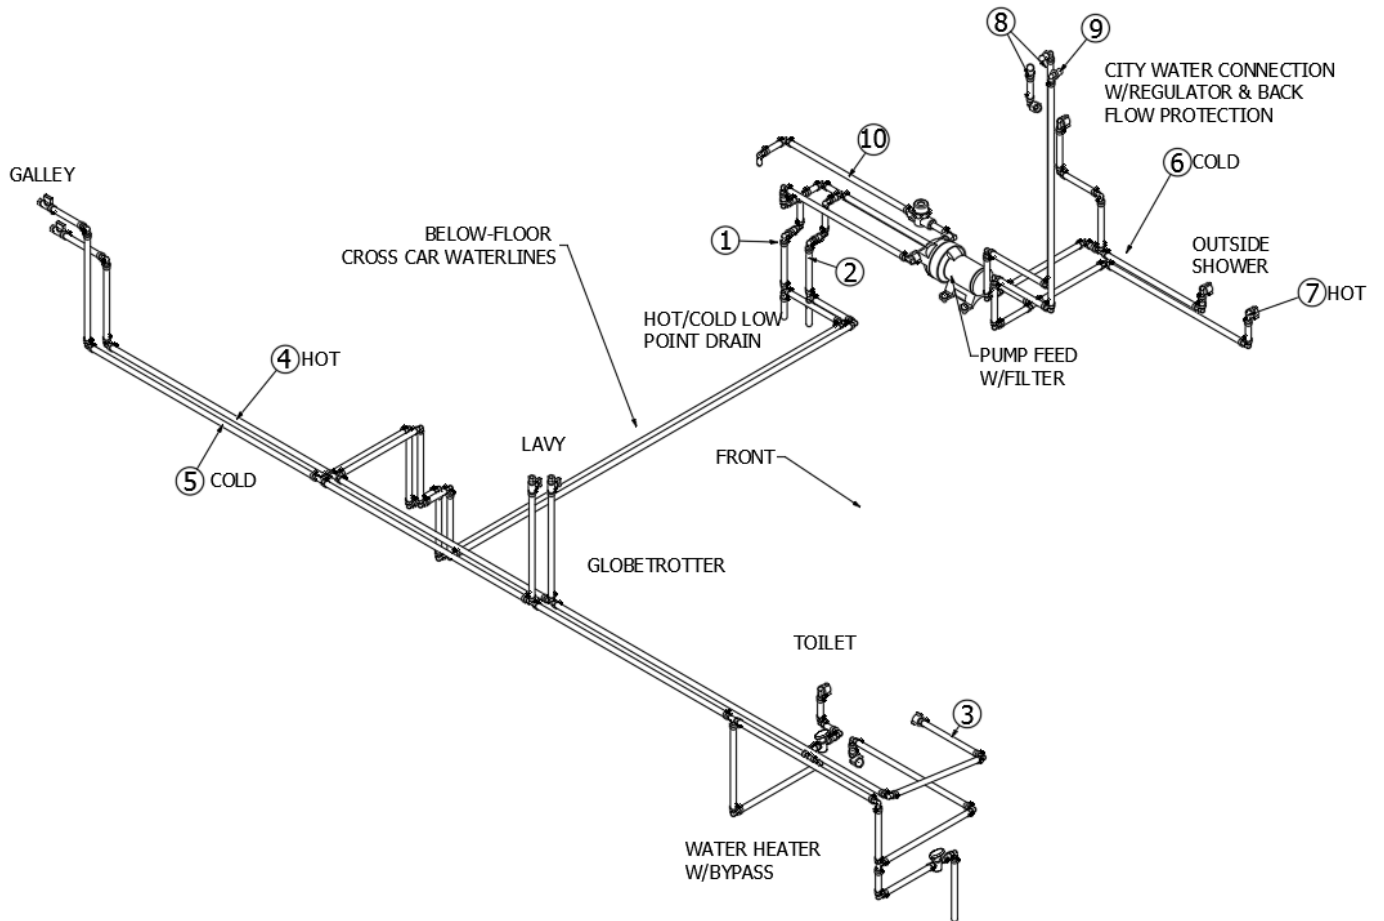

2020 GLOBETROTTER PLUMBING, FRESH WATER

Fresh Water Lines, 25FB

943884

Layout-Fresh Water 25FB Globetrotter

- | | |
|---------------|-------------------------------------|
| 1. 943617-06 | Crossover Line Assembly, Cold Water |
| 2. 943617-07 | Crossover Line Assembly, Hot Water |
| 3. 943884-01 | Layout; Water Heater |
| 4. 943884-02 | Layout - Hot - CS |
| 5. 943884-03 | Layout - Cold - CS |
| 6. 943884-04 | Layout - Cold - RS |
| 7. 943884-05 | Layout - Hot - RS Forward |
| 8. 943884-06 | Shower Water Line Cold |
| 9. 943884-07 | Shower Water Lines Hot |
| 10. 943884-08 | Water Pump Connect |