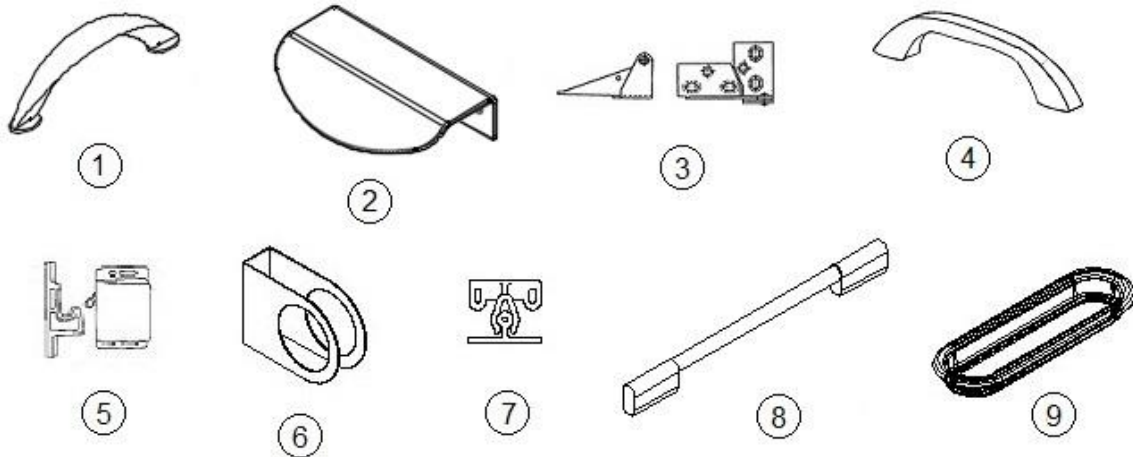

2020 GLOBETROTTER HARDWARE

Interior Latches and Handles

- | | |
|--------------|----------------------------------|
| 1. 382522 | Pull, New Haven |
| 2. 382521 | Handle, Tab pull, Chrome |
| 3. 382159 | Pivot hinge, Nickel |
| 4. 381737-02 | Grab bar, Interior, Black |
| 5. 381228 | Catch, grabber door, 10lb |
| 381228-02 | Catch, grabber door, 5LB |
| 6. 454320 | Door handle cover |
| 7. 381948 | K-catch |
| 8. 382029-00 | Handle, Chrome |
| 9. 382030 | Pull, Recessed finger |
| 381607-04 | Hinge screw |
| 385940-02 | Mirror pull, Chrome |
| 382523 | Kit, Bath door latch |
| 382523-01 | Door handle, Right, Shiny Chrome |
| 382523-02 | Door handle, Left, Shiny Chrome |
| 382523-03 | Rosette |
| 382523-04 | Spindle |
| 382523-05 | Cover, Shiny Chrome |
| 382523-06 | Door latch, Silver painted |