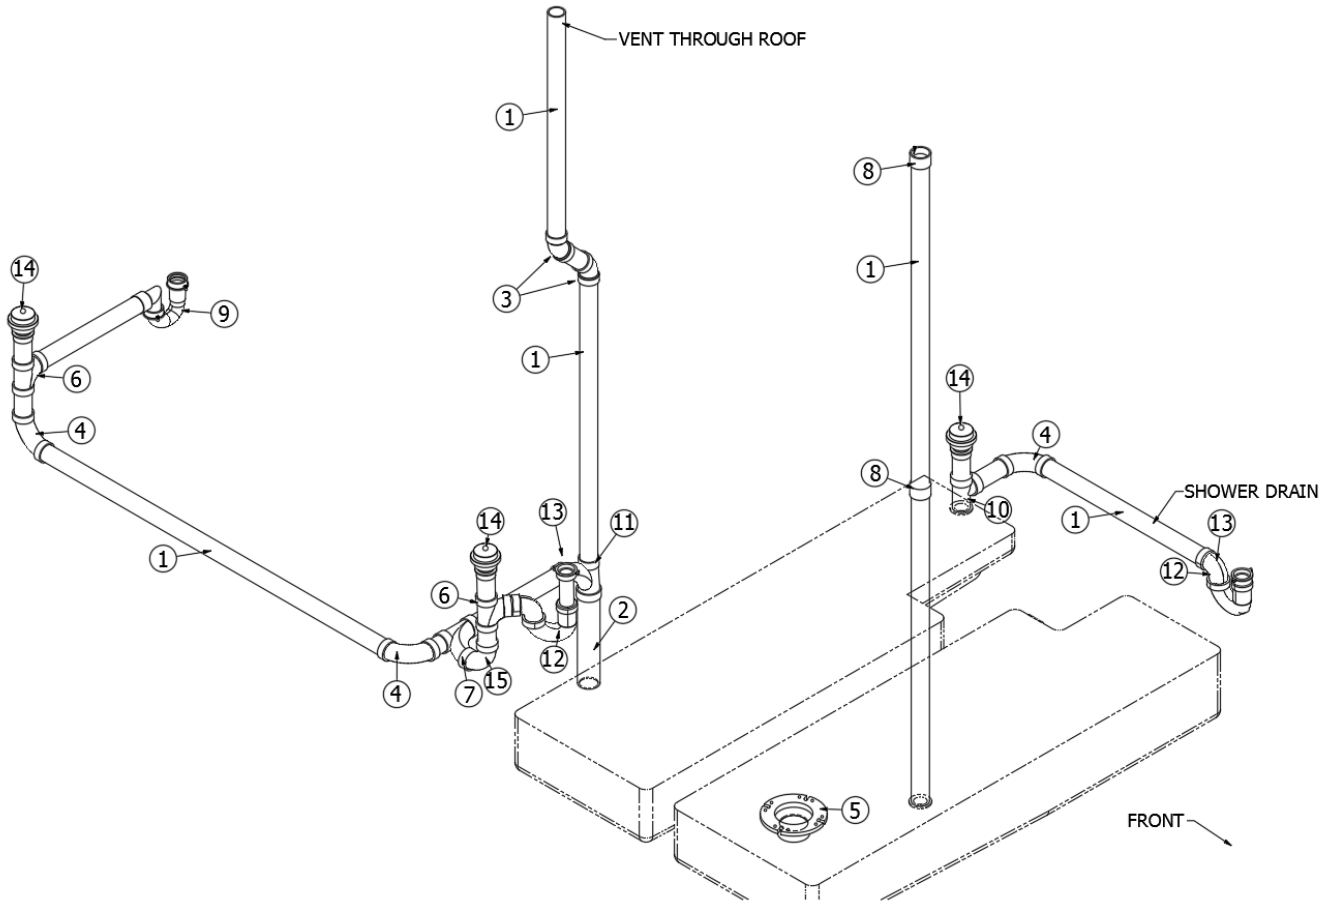

2020 GLOBETROTTER PLUMBING, DRAIN

Drain, Above Floor, 25FB

943883

Above Floor Drain System

1. 601160-02	Pipe, ABS, 1.5"
2. 601160-03	Pipe, ABS, 2"
3. 600030	Ell, ABS, 45°, Long turn
4. 600035	Ell, ABS, Long sweep, 1.5"
5. 600065	Flange, Floor threaded
6. 600156	Tee, Sanitary, 1.5"
7. 600182	Wye
8. 600227	Plastic coupling
9. 600622	P-trap, 1.5" w/slip nut & washer
10. 601868	Sanitary Tee-SPIG X HUB X HUB
11. 602072	Tee, Sanitary, Reducing
12. 602164-01	P-trap w/compression nut, 1.5"
13. 602164-02	Tailpiece w/nuts & washers, 1.5"
14. 602306	Valve-2" Air Admittance Ayrlett
15. 600431	Elbow, 90, 1-1/2 IN
690700-01	Vent cap cover, White