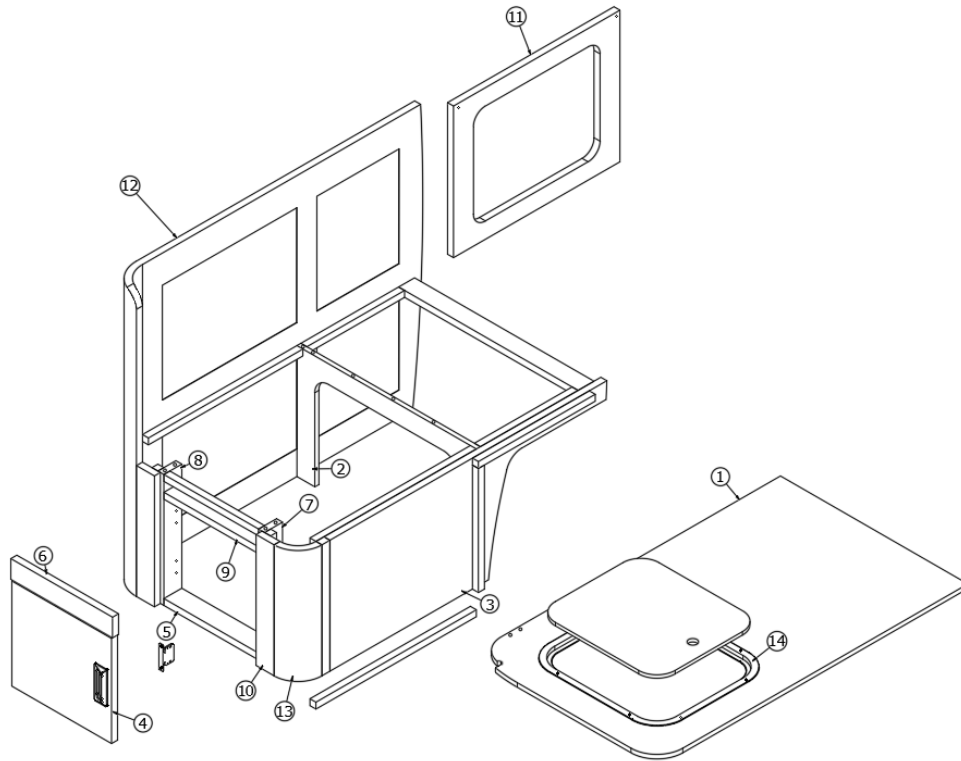

2020 GLOBETROTTER FURNITURE, LOUNGE

Dinette Seat, Forward, 23FB

968974 Assembly - Forward Dinette Seat

1.	968974&000112BC	Pre Laminate- 0.50 X 23.50 X 38.99
2.	968974&000212CC	Pre Laminate-22.50 X 14.25
3.	968974&000318BC	Pre Laminate- 0.75 X 14.25 X 34.72
4.	968974&000418BC	Pre Laminate- 0.75 X 12.50 X 11.44
5.	968974&000518BC	Pre Laminate- 0.75 X 2.25 X 14.25
6.	968974&000618BC	Pre Laminate- 0.75 X 12.75 X 2.25
7.	968974&000718CC	Pre Laminate-2.25 X 14.25 EB1-
8.	968974&000818CC	Pre Laminate- 0.75 X 2.25 X 14.25
9.	968974&000918CC	Pre Laminate- 0.75 X 2.25 X 11.88
10.	968974&001018CC	Pre Laminate- 0.75 X 2.25 X 11.88
11.	968974&001118CE	Pre Laminate- 0.75 X 20.87 X 16.50
12.	802389-0040	Wall-Fwd Din Rad Black Walnut
	802389-0041	Wall-Fwd Din Rad Natural Elm
13.	968971	Sub-Ass'y - "U" Dinette Seat Fwd
14.	115812	Trim Ring-Dinette Seat 22FB SP
	365429-01	Edgebanding 5/8 Blk Walnut
	365426-01	Edbanding-5/8 Natl Elm
	365429-02	Edgebanding 15/16: Blk Walnut
	365426-02	Edgebanding-15/16" Natl Elm
	203996	T-Molding Flexible Chestnut Brown 13/16, Dark Walnut
	203440	T Molding-Black Embossed .8125", Natural Elm
	381228-02	Catch Grabber, 3lb
	381607-11	Hinge-Self Close Overlay 110D
	381607-12	Baseplate-Grass 9.5x37/32
	381607-16	Clip-Steel Grass Hinge#F072135751517
	381775	Drawer Pull-Flush Satin #UT-105/S