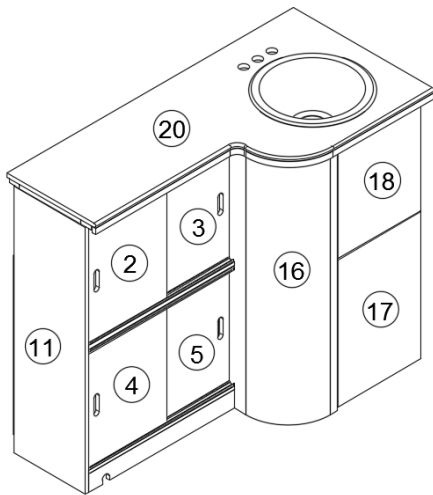

2020 GLOBETROTTER FURNITURE, LAVATORY

Lavatory Cabinet, 27FB

966884-GLO

Lavatory Cabinet

1. 966884&010112BC	Panel, 20.85 x 2.25
2. 966884&010212BC	Panel, 11.25 x 14.5
3. 966884&010312BC	Panel, 11.25 x 14.5
4. 966884&010412BC	Panel, 11.25 x 14.5
5. 966884&010512BC	Panel, 11.25 x 14.5
6. 966884&010618BC	Panel, 12.87 x 2.25
7. 966884&010718BC	Panel, 12.87 x 2.25
8. 966884&010812CC	Panel, 10.25 x 20.85
9. 966884&010912CC	Panel, 10.25 x 20.85
10. 966884&011012CC	Panel, 18.68 x 17.19
11. 966884&011112CC	Panel, 10.25 x 33
12. 966884&011218CC	Panel, 2.25 x 33
13. 966884&011318CC	Panel, 2.25 x 14.87
14. 966884&011403CE	Panel, 22.13 x 22.13
15. 966884&011503CE	Panel, 17.94 x 6.25
16. 966893-41	Radius sub assembly, Natural Elm
966893-40	Radius sub assembly, Dark Walnut
17. 966884&011718BC	Panel, 11.87 x 18.19
18. 966884&011818BC	Panel, 11.87 x 13.5
19. 966884&013112CC	Panel, 8.5 x 7
20. 966885-41	Lavatory top, Natural Elm
966885-40	Lavatory top, Dark Walnut
381228-02	Catch, Grabber door (5lb Pull)
382030	Pull, Recessed finger
115374	Sliding door track
381607-11	Hinge, Self-close