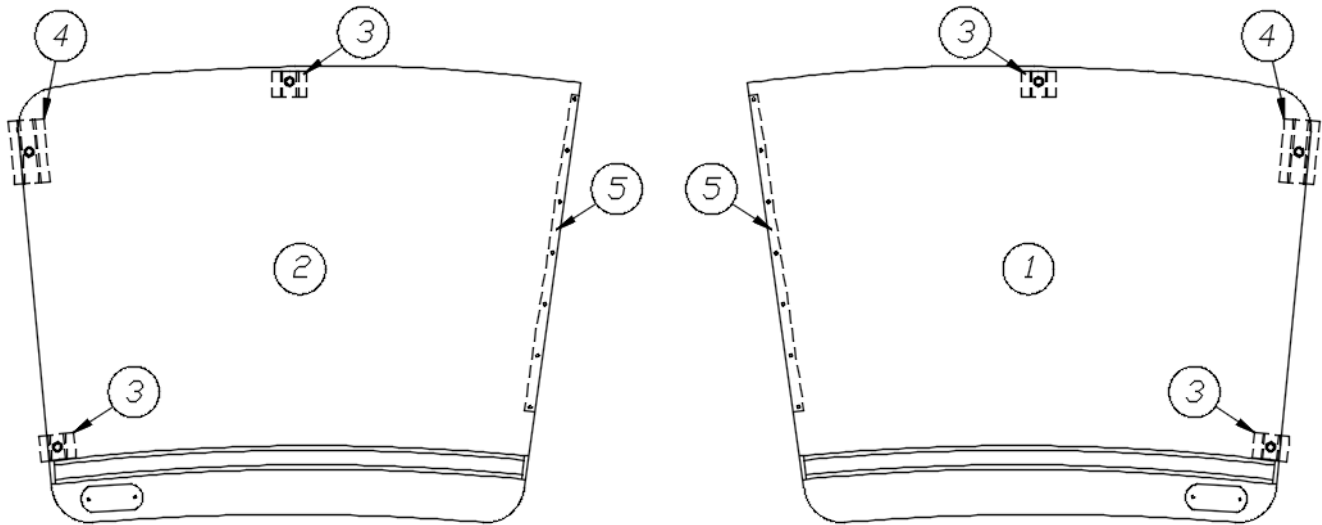

2020 GLOBETROTTER EXTERIOR SHELL

Wrap Protectors and Holdbacks

109325-100
109325-02

Wrap Protector Set, Tall
Wrap Protector Set, Short, CSA

1. 966277	Wrap Protector, Tall, RS
685366-100	Wrap Protector, RS, Short, CSA
2. 966276	Wrap Protector, Tall, CS
685365-100	Wrap Protector, CS, Short, CSA
3. 114819-02	Wrap protector hold back, 2"
4. 114819-03	Wrap protector hold back, 5"
5. 381605-03	Piano hinge, Stainless Steel
100742-01	Extrusion, Mirror trim
115546	Extrusion, Rub rail
201763-100	Insert, Rub rail, 1", Chrome
114465-01	Casting, Rub rail, RH
114465-02	Casting, Rub rail, LH
685343	Gusset, Corner
500096	Reflector, Amber