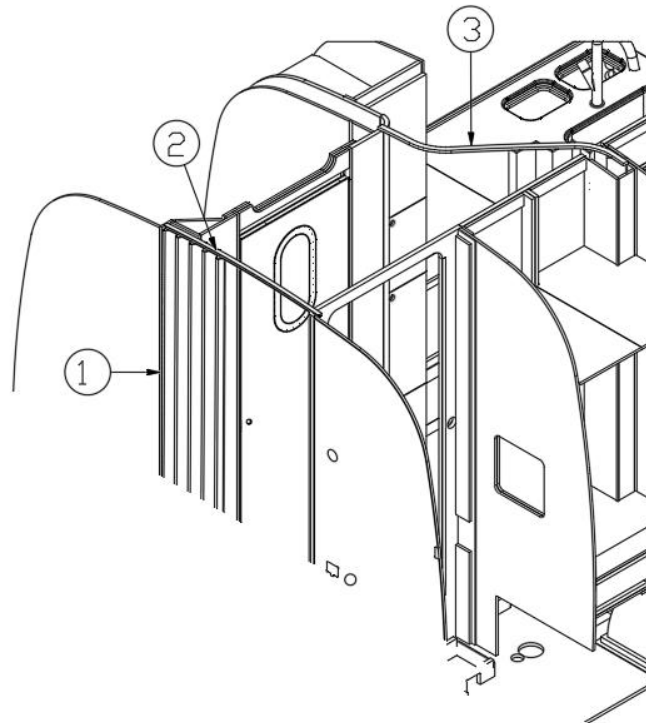

2020 GLOBETROTTER FURNITURE, INTERIOR DOORS

Door, Roof Lockers

802245-0040	Curved door, Black Walnut
802245-0041	Curved door, Natural Elm
802356-0040	Door-Overhead Curved, Black Walnut
802356-0041	Door-Overhead Curved, Natural Elm

Door, Shower

703989-02	Shower Door 22 x 65 Reeded Glass, 23FB
703989-01	Shower door, Reeded glass, 25FB, 27FB

Dividing Curtain

1. 704637	Dividing Curtain, 60" x 75 1/2", 23FB
704489	Dividing curtain w/tieback, 41 x 77.5, 25FB, 27FB
2. 382295	Track, Plastic, Grey
3. 382661	Foldette track, Formed, 23FB
382635	Foldette track, Formed, 25FB
382005	Foldette track, Formed, 27FB
381581	Strap, Clear plastic
700005	Fastener, Cap
700006	Fastener, Socket