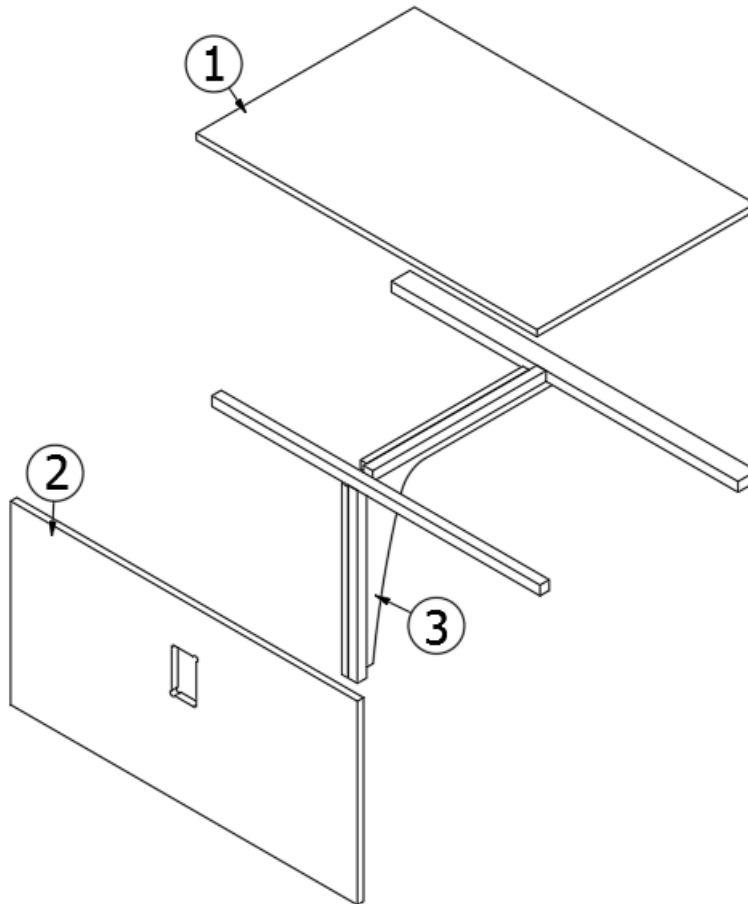

2020 GLOBETROTTER FURNITURE, LOUNGE

Dinette Seat, Middle, 23FB

968972 Middle Dinette Seat Assembly

1.	968972&000112BC	Pre Laminate- 0.50 X 27.50 X 17.62
2.	968972&000212BC	Pre Laminate- 0.50 X 14.25 X 28.00
3.	968972&000312CC	Pre Laminate-16.87 X 14.25
	365429-01	Edgebanding 5/8 Blk Walnut
	365426-01	Edbanding-5/8 Natl Elm