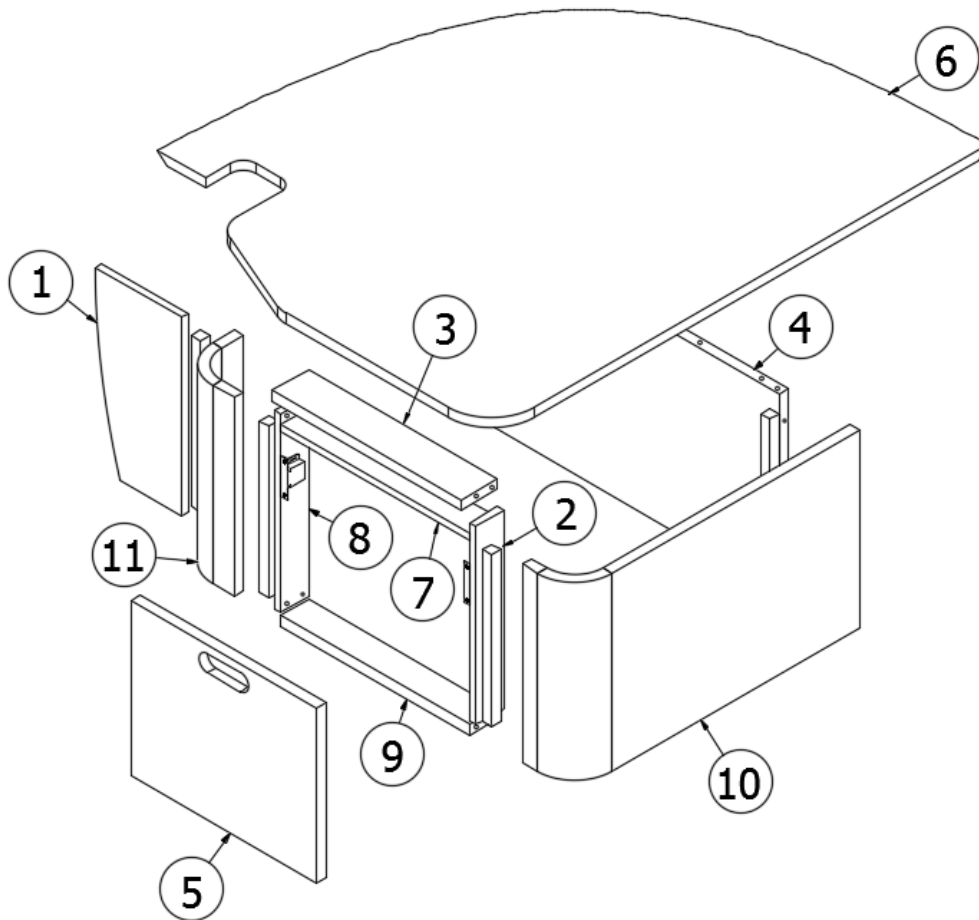

2020 GLOBETROTTER FURNITURE, LOUNGE

Dinette Seat, Curbside, 25FB, 27FB

968704

Curbside Dinette Seat

- | | |
|--------------------|------------------------------------|
| 1. 968704&000112BC | Panel, 7 x 13.88 |
| 2. 968704&000212CC | Panel, 2.25 x 12 |
| 3. 968704&000318CC | Panel, 3 x 15.25 |
| 4. 968704&000418BC | Panel, 27.5 x 13.88 |
| 5. 968704&000518BC | Panel, 12.06 x 15 |
| 6. 968704&000618CC | Panel, 40.13 x 33.44 |
| 7. 968704&001612CC | Panel, 2.25 x 15.25 |
| 8. 968704&001712CC | Panel, 2.25 x 12 |
| 9. 968704&001818CC | Panel, 2.25 x 15.25 |
| 10. 968705 | Sub assembly, Left CS dinette seat |
| 11. 968742 | Sub assembly, Left CS dinette seat |
| 381775 | Drawer pull |
| 381072-01 | Hinge 3" x 2", Fixed pin |
| 381228-02 | Catch, Grabber door (5lb Pull) |