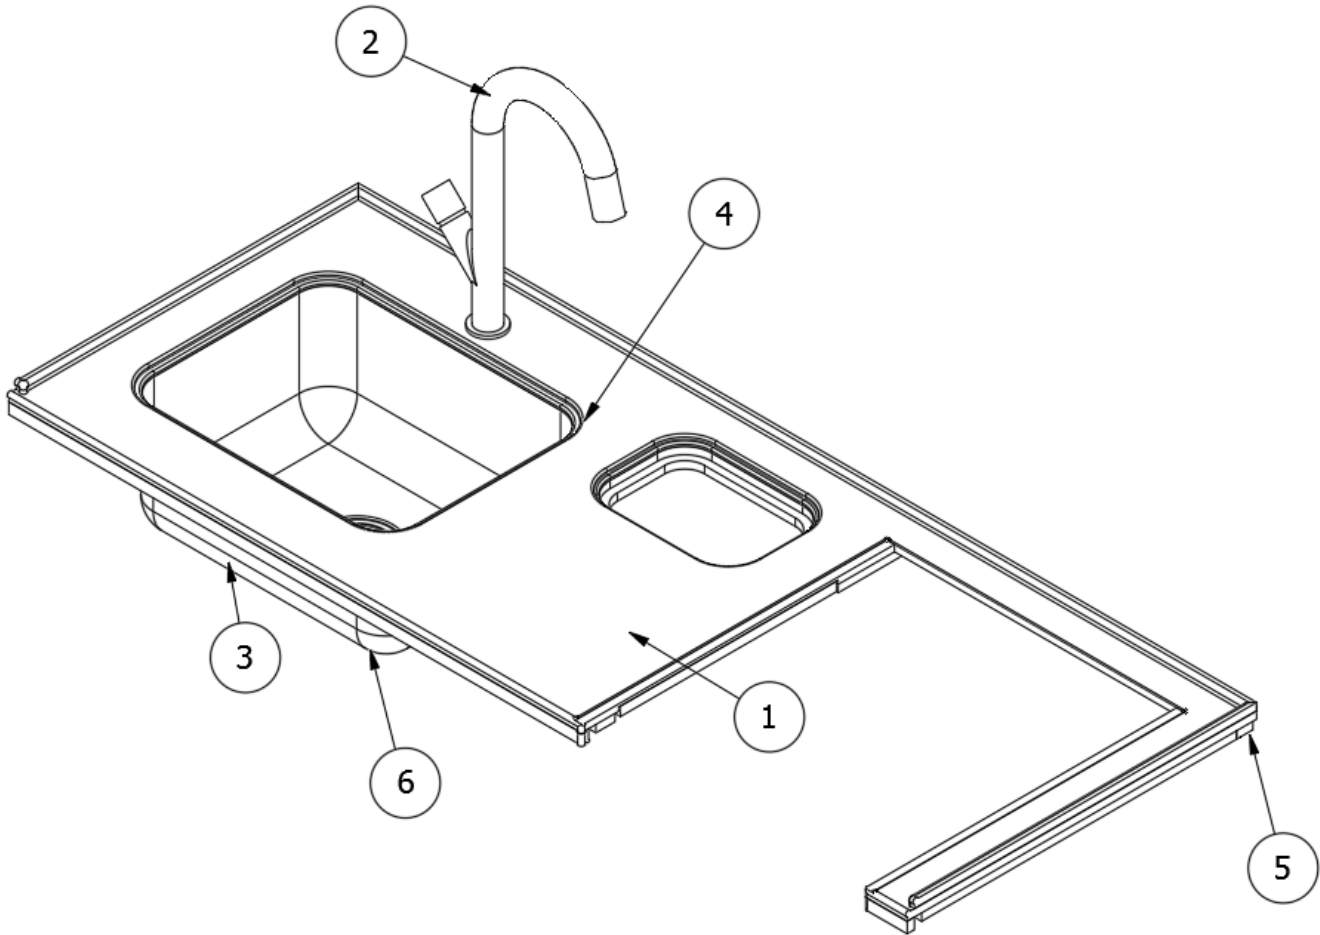

2020 GLOBETROTTER FURNITURE, GALLEY

Galley Top, 23FB

1.	602806	Top Assembly, Galley Corian
2.	602703	Faucet, Franke FF3200
3.	602804	Sink
4.	602388	Sink Clips
5.	114812	Aluminum Angle, 1 x 1 x 60
6.	600968	4 IN. Plastic Chrome Basket Strainer
	602807	Sink Cover, Venaro White