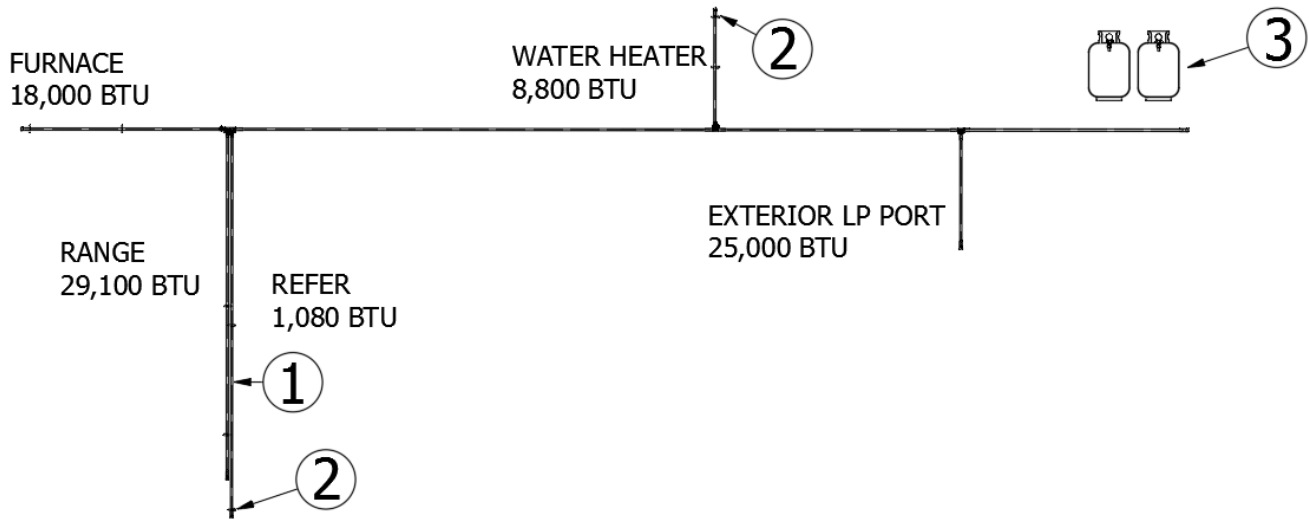

2020 GLOBETROTTER PLUMBING, LPG SYSTEM

LPG System, 23FB

1.	943904-01	Flex Line Assembly - 23FBGLO
2.	382556	Closeout- 2.38"D LP Assembly
3.	601710-01	Cylinder 30# Steel LP A/S TT
	382160	Grommet-Flexible Vinyl #635
	921246-01	Cover-LP Bottle 30#
	602332-09	Regulator-Gas W/2 Pigtailes 11"