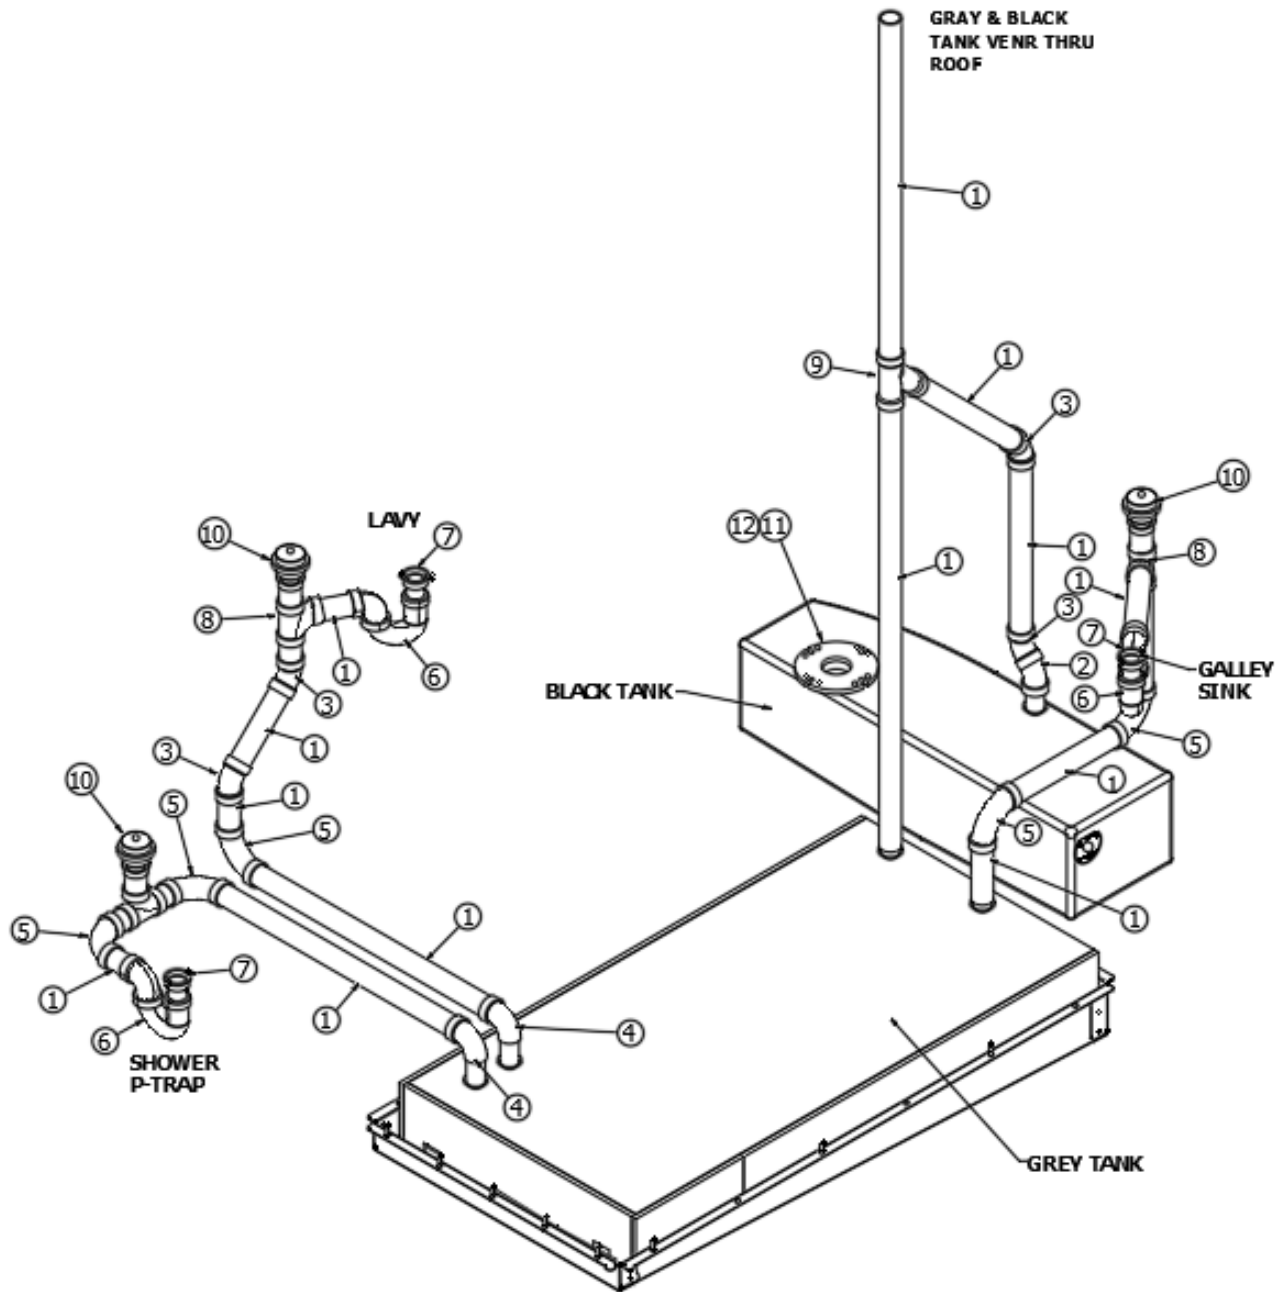

2020 GLOBETROTTER PLUMBING, DRAIN

Drain, Above Floor, 23FB

Parts Listed on Next Page

2020 GLOBETROTTER PLUMBING, DRAIN

Drain, Above Floor, 23FB

943916 Above Floor Drain, 23FB

1. 601160-02 Abs Pipe, 1.5in.
2. 600027 Elbow Abs Long St 45 Degrees
3. 600030 Ell- Abs 45 Degrees Lg Turn
4. 600662 1 1/2" Elbow, Short Radius
5. 600035 Ell- Abs Long Sweep 1-1/2
6. 602164-01 P Trap W/Compression Nut 1.5"
7. 602164-02 Tailpiece W/Nuts & Washers 1.5"
8. 600156 Tee- Sanitary 1.5"
9. 600094 Wye, 45 Degree 1-1/2in
10. 602306 Valve-2" Air Admittance Ayrlett
11. 601266 Flange, Closet, 3in Hub X 4in Horn Hub, Slip Fitting
12. 601267-02 Nipple Threaded One End Only 6"