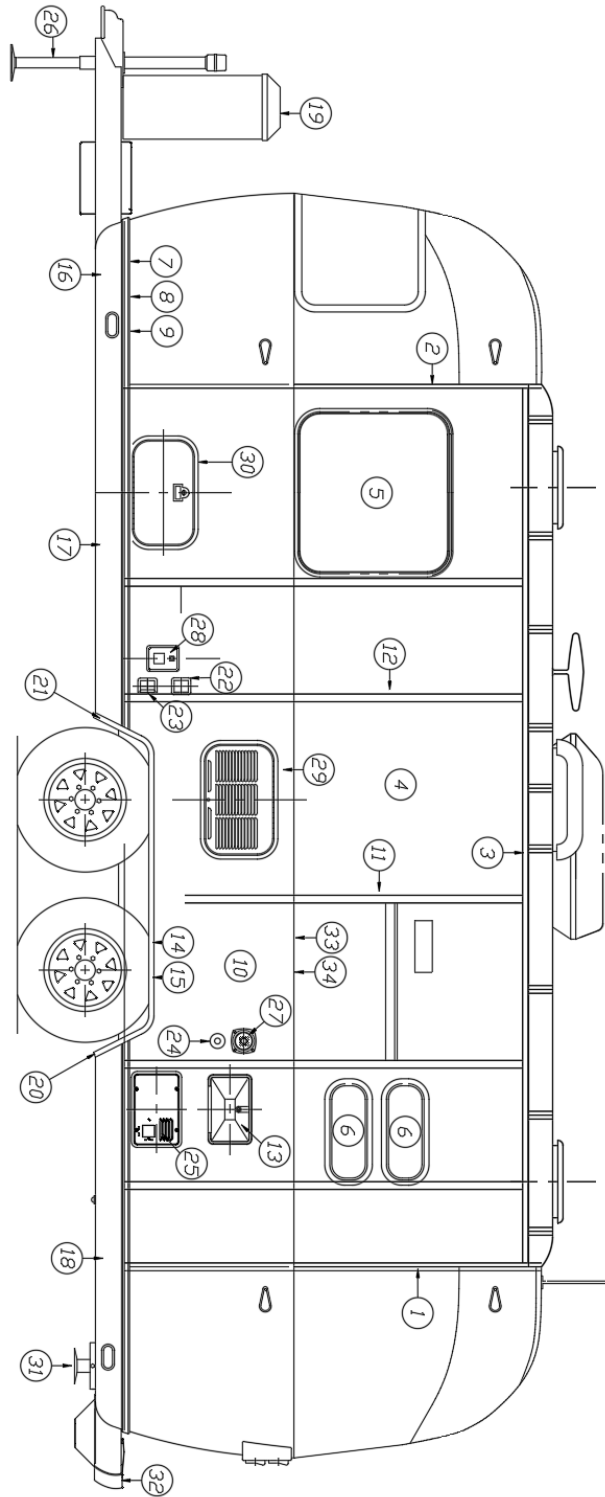

2020 GLOBETROTTER EXTERIOR SHELL

Wall, Roadside, 23FB

Parts Listed on Next Page