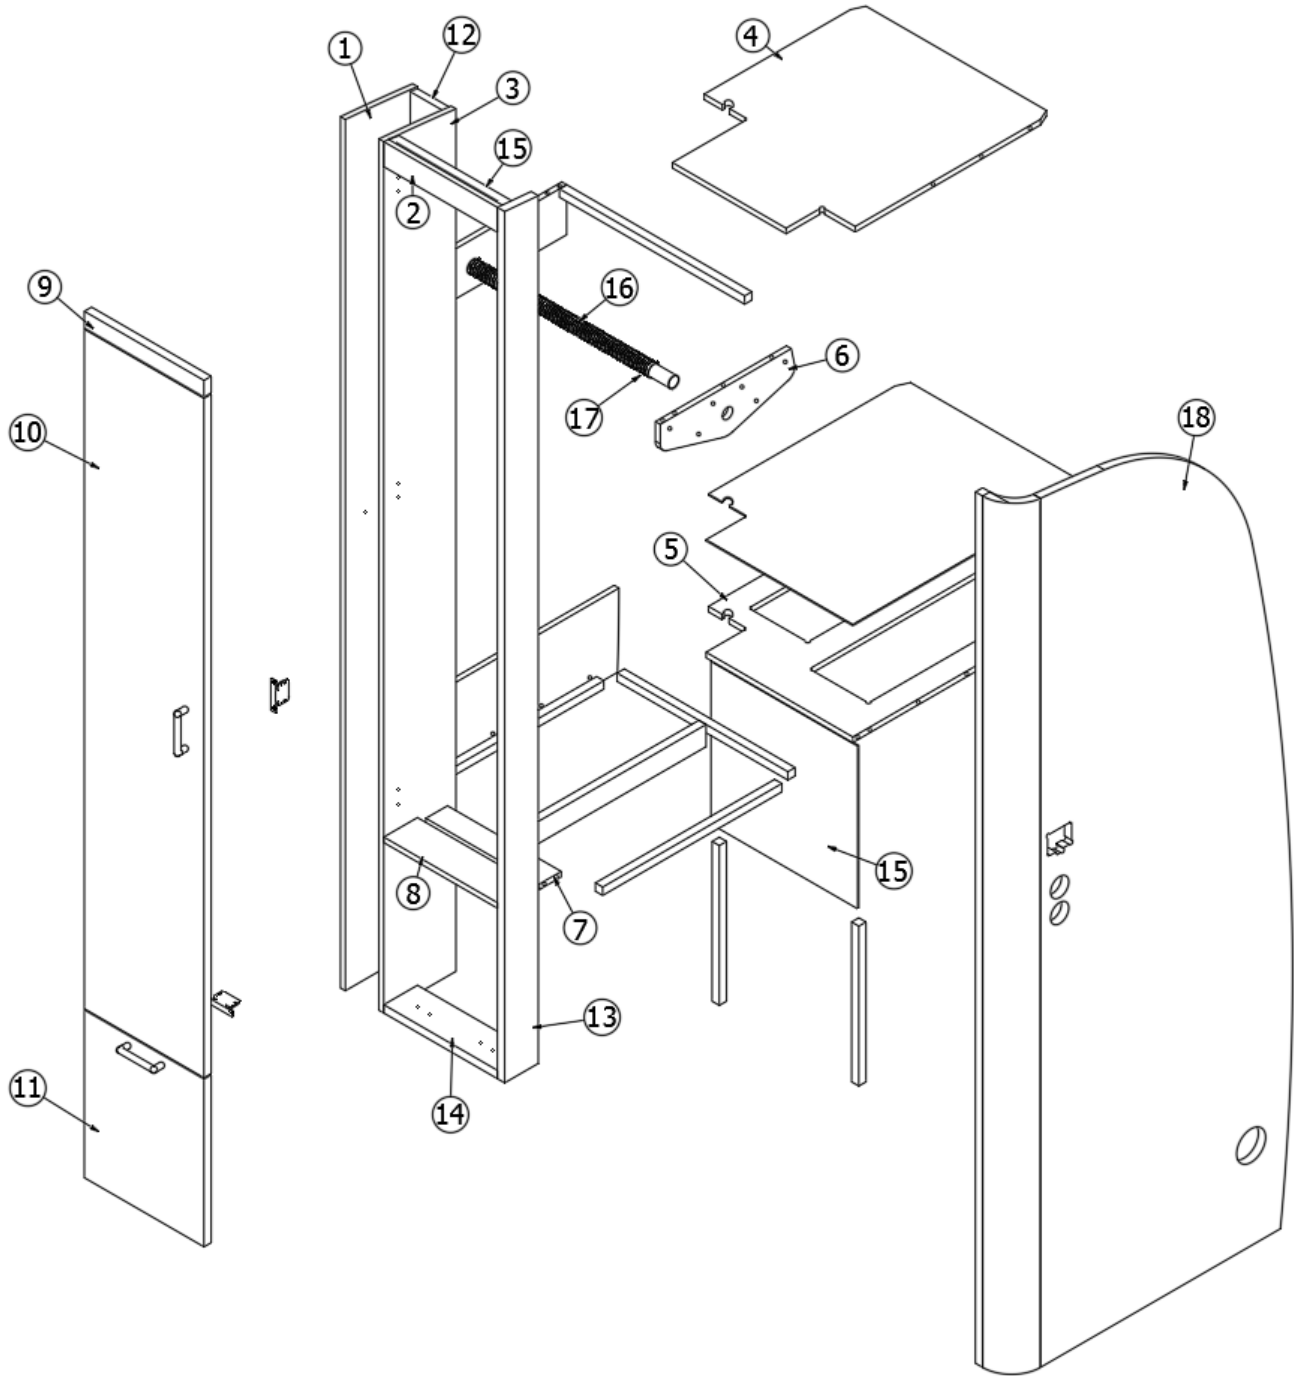

2020 GLOBETROTTER FURNITURE, BEDROOM

Roof Locker, Front Endliner, 25FB, 27FB

968917 Assembly, Front Endliner

1.	802373	Front Endliner Face
2.	968917&000212CC	6.79 X 15.44 EB1-A01
3.	968917&000312CC	6.79 X 15.44 EB1-A01
4.	968917&000412CC	12.60 X 15.37
5.	968917&000512CC	12.60 X 15.37
6.	968917&000612GE	4.55 x 65.75
7.	968917&000718CC	2.50 X 58.00 EB2-A01
8.	968917&000818CC	10.78 X 14.53
9.	968917&000918CC	10.78 X 14.53
10.	968917&001018CC	16.00 X 19.94
11.	968917&001118CC	16.00 X 19.94
12.	101401	Extrusion, Door Latch Housing/Stone
13.	801351	Panel, 4.43 x 65.75
14.	801596-02	Backer, Liner Locker RH
15.	801596-03	Backer, Liner Locker LH
16.	115264-07	Pan, Liner Locker W/B Front
17.	802245-0040	Overhead Door Assembly, Black Walnut
	802245-0041	Overhead Door Assembly, Natural Elm
18.	513259	Magnet Switch
19.	513297-19	Kit, Luna Light and Track, 19"
20.	513333-60	Kit, Luna Light and Plastic Track
21.	115958	Header Bracket
	203445	T-Molding Blk Flexible Poly .56"
	365340-01	Edgebanding- .63" Frosty White
	968917&001701CE	Laminate, 21.00 X 62.25
	381607-14	Grass European Hinge
	382525-01	Ball Stud Mounting Bracket
	382525-02	90 Degree Mounting Bracket
	382525-04	Stainless Steel Gas Spring, 10 lb
	381688	Bumpons
	998241-01	Leatherette/Fabric /Welt Cord Assy
	998241-03	Leatherette/Fabric /Welt Cord Assy
	381607-12	Baseplate
	381607-16	85 degree Angle Reduction Clip

2020 GLOBETROTTER FURNITURE, BEDROOM

Wardrobe, RS Bedroom 23FB

Parts listed on next page