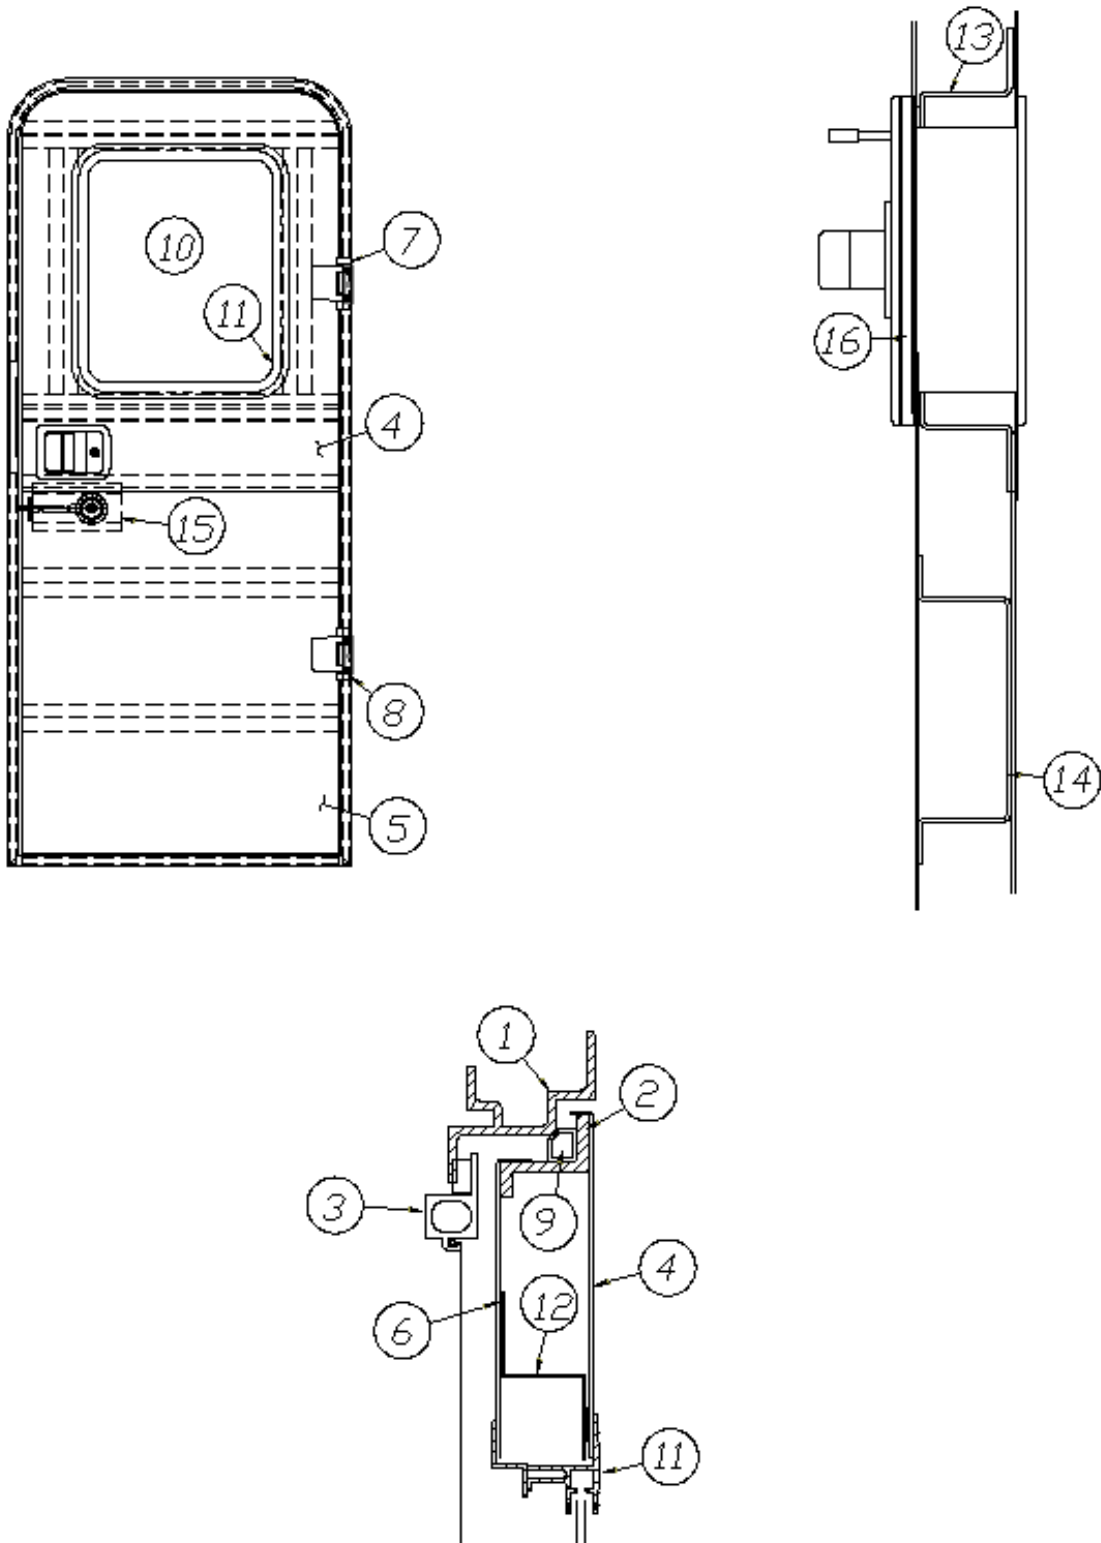

2020 GLOBETROTTER DOORS, EXTERIOR

Main Door, RH Hinge

Parts Listed on Next Page