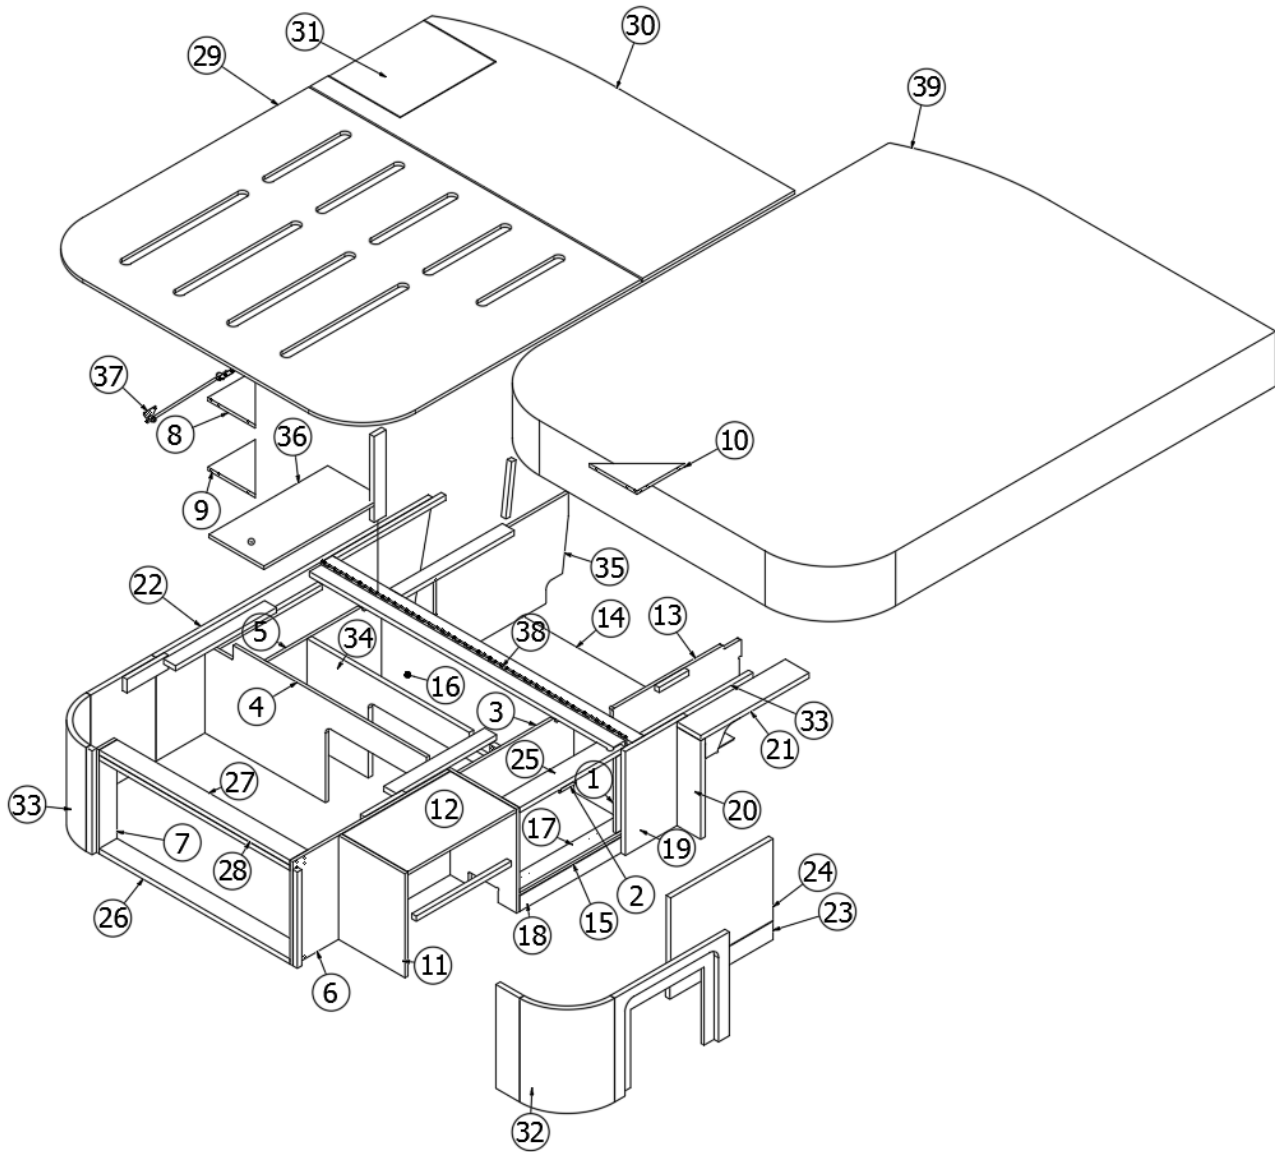

2020 GLOBETROTTER FURNITURE, BEDROOM

Bed, Queen, 23FB

969049 Bed Base Assembly

1.	969049&000112CC	Pre Laminate-15.13 X 43.00
2.	969049&000212CC	Pre Laminate-15.13 X 25.75
3.	969049&000318BC	Pre Laminate-33.11 X 15.13
4.	969049&000418BC	Pre Laminate- 0.75 X 4.75 X 22.50
5.	969049&000518BC	Pre Laminate- 0.75 X 4.75 X 14.38
6.	969049&000618BC	Pre Laminate- 0.75 X 46.62 X 15.13
7.	969049&000718CC	Pre Laminate-8.19 X 15.13
8.	969049&000818CC	Pre Laminate-2.25 X 15.13
9.	969049&000918CC	Pre Laminate-21.00 X 2.25
10.	969049&001018CC	Pre Laminate-3.00 X 35.13
11.	969049&001118CC	Pre Laminate-3.00 X 35.13
12.	969049&001218CC	Pre Laminate-3.00 X 13.63
13.	969049&001318CC	Pre Laminate-21.00 X 2.25
14.	969049&001418BC	Pre Laminate- 0.75 X 21.63 X 14.25
15.	969049&001518CC	Pre Laminate-27.80 X 15.13
16.	969049&001618CC	Pre Laminate-15.13 X 52.50
17.	969049&001718CC	Pre Laminate-15.13 X 43.81
18.	969049&001812CC	Pre Laminate- 0.50 X 56.00 X 25.63
19.	969049&001912CC	Pre Laminate- 0.50 X 16.00 X 12.00
20.	969049&002012CC	Pre Laminate- 0.50 X 56.00 X 47.00
21.	203664-01	Grill Screen-Plastic 9.25X14.88
22.	382518	Piano Hinge, 3" Open 72" Finish Black
23.	381228-02	Catch Grabber Door C3-803381607-12
24.	967200	Sub Assy - Bed Corner 23FB SIG
25.	967265	Sub Assy-Bed Corner 23FB SIG
26.	704578	Mattress, Tuft & Needle 60 x 70 w Radius
27.	381067-09	Spring-Gas 90 LBS
	382462	Bracket Assy- Lower #LPB77
	382463	Bracket Assy-Upper #LPB26R
	381084	Ball, Stud
	112671-28	Vinyl- Under Bed Storage
	382522	Pull W/Screws - New Haven M516
	365429-01	Edgebanding 5/8 Blk Walnut
	365426-01	Edbanding-5/8 Natl Elm
	365429-02	Edgebanding 15/16: Blk Walnut
	365426-02	Edgebanding-15/16" Natl Elm
	203445-01	T-Molding - .5625" White
	969051	Headboard Assy - Queen

2020 GLOBETROTTER FURNITURE, BEDROOM

Bed, Queen, 25FB

Parts Listed on Next Page