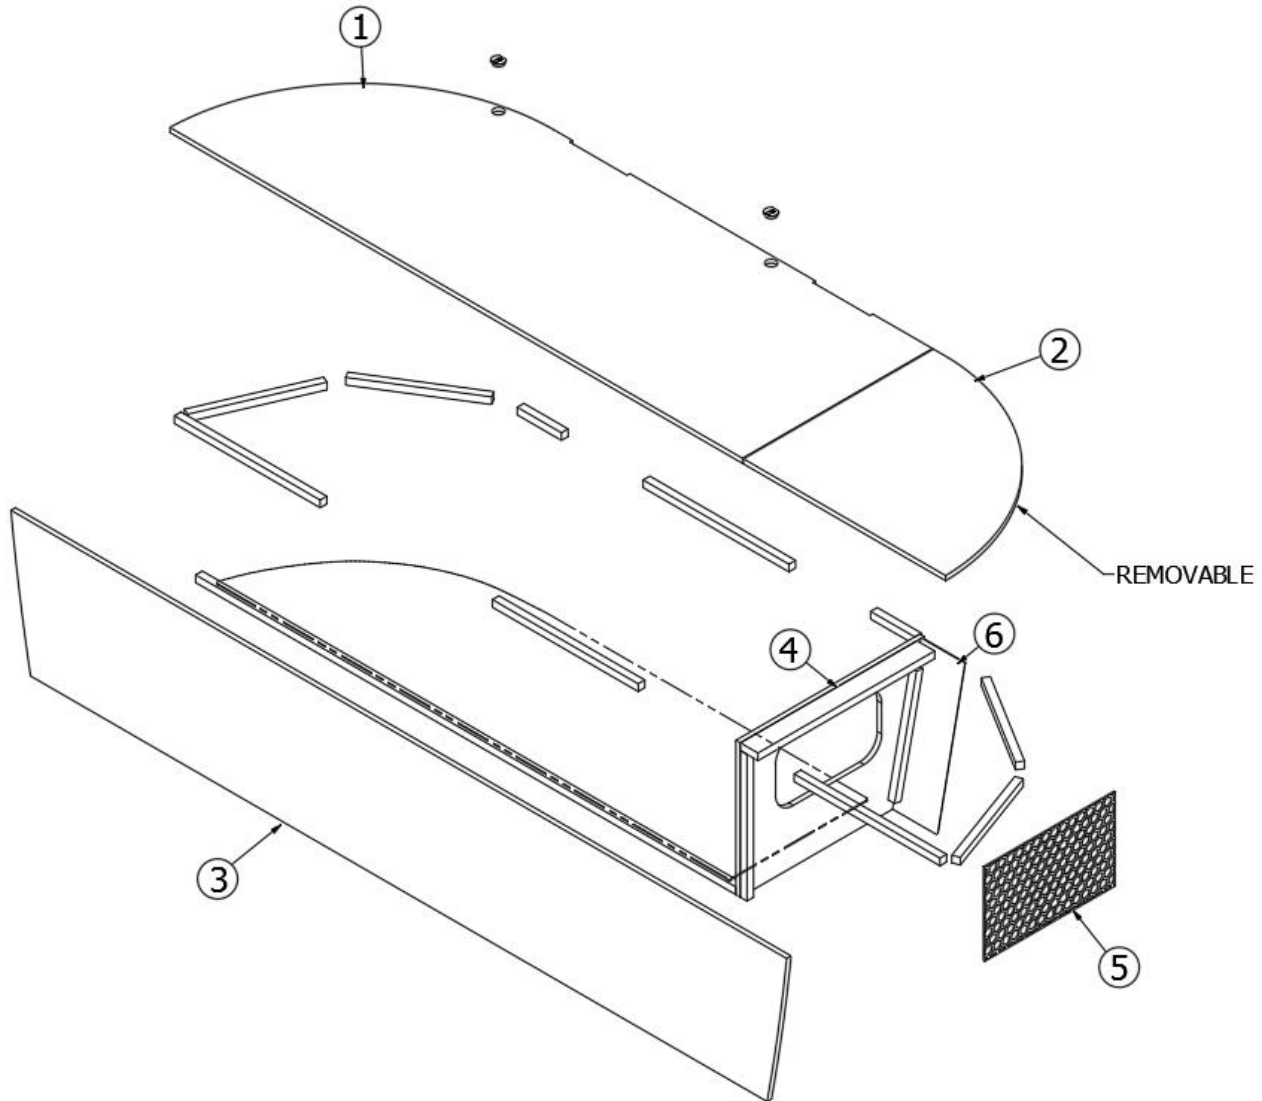

2020 GLOBETROTTER FURNITURE, BEDROOM

Storage Box, Twin, 23FB

969047 Assembly - Front Storage Box

1.	969047&000112BC	Pre Laminate- 0.50 X 21.50 X 64.81
2.	969047&000212BC	Pre Laminate- 0.50 X 21.50 X 22.87
3.	969047&000312BC	Pre Laminate- 0.50 X 15.13 X 87.81
4.	969047&000412CC	Pre Laminate- 0.50 X 15.13 X 20.81
5.	203664-01	Grill Screen, Plastic
6.	969047&001203CE	Panel-Frt Wht Vinyl/Raw 15.50 X 5 1/8 Luan
	100067	Aluminum Angle
	382057	Knockdown, 8MM
	701538	Carpet, Ecoliner velour
	365429-01	Edgebanding 5/8 Blk Walnut
	365426-01	Edbanding-5/8 Natl Elm
	112671-34	Compartment Liner Vinyl 23glo