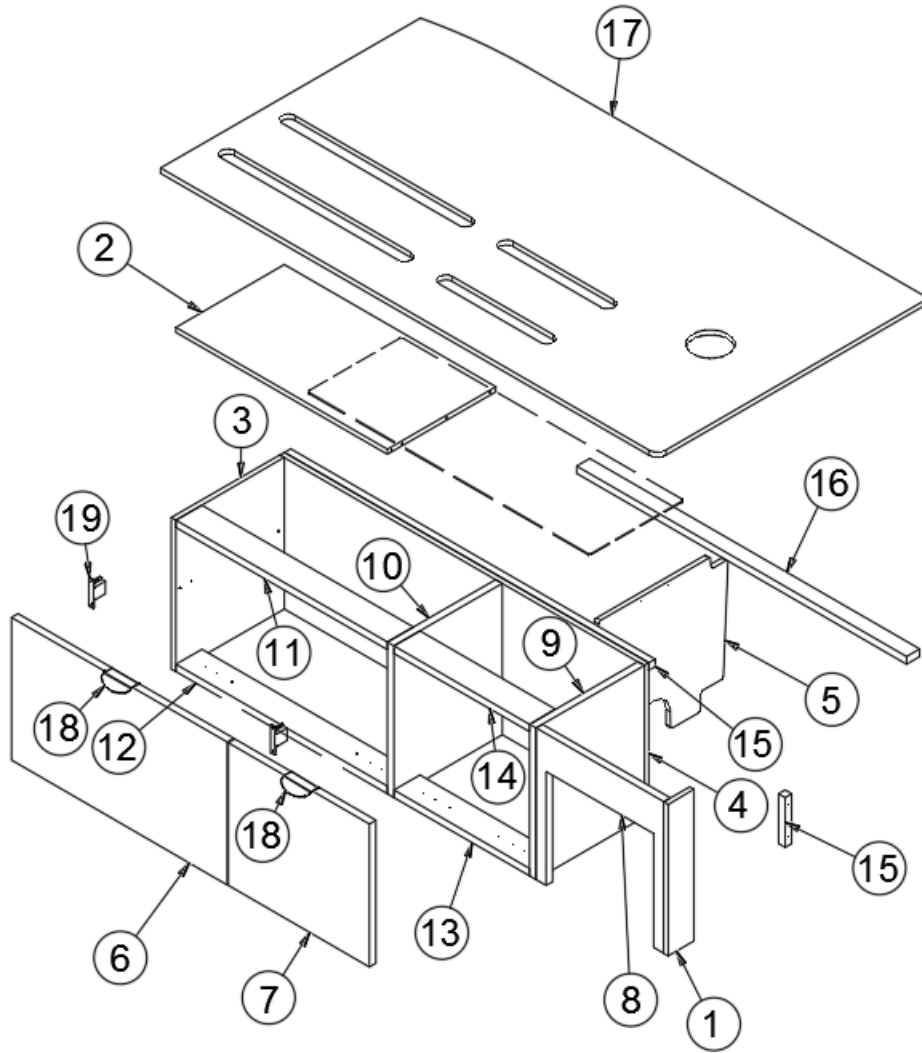

2020 GLOBETROTTER FURNITURE, BEDROOM

Bed, Twin CS, 25FB

Parts Listed on Next Page