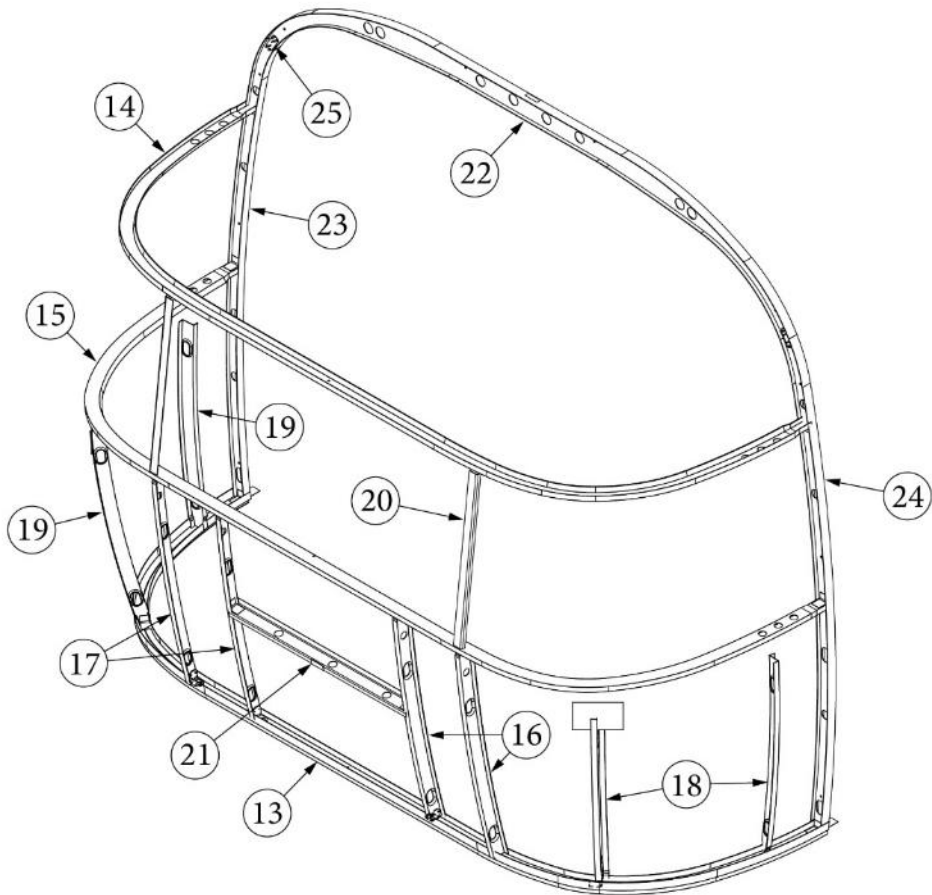

Refrigerator

690771-01	Refrigerator, LH, 8.2CF
969646	Refrigerator stand
969645-01	Refer Panel

EXTERIOR SHELL

Front End

Parts Listed on Next Page

EXTERIOR SHELL

Front End

923506-01	Front End Shell
1. 114888	Segment, Center left
2. 114889	Segment, Center right
3. 114893	Segment, #25
4. 114890	Segment, #26
5. 114891	Segment, #27
6. 114894	Segment, #28
7. 114895	Segment, #29
8. 116344	Exterior plate, Front lower
9. 372089-101	Panoramic window, CS
10. 371346-02	Center window, Front
11. 372088-101	Panoramic window, RS
12. 512859	LED clearance light, Amber
382389	Gasket, clearance light
13. 116333	Bow, floor
14. 114678	Bow, upper window
15. 114677	Bow, lower window
16. 114505-01	Support, lower end shell, LH
17. 114505-02	Support, lower end shell, RH
18. 101315-01	Brace, vertical rear, LH
19. 101315-02	Brace, vertical rear, RH
20. 454910	Support, window wrap
21. 116037-01	Z Bar, horizontal frame, 29.5"
22. 116381-01	0 Bow, Roof
23. 116383-01	0 Bow, Wall, RH
24. 116383-02	0 Bow, Wall, LH
25. 116384-01	0 Bow, Plate
114813-01	Angle, 1 x 1.25 x 1.5"
114813-02	Angle, 1.25 x 2 x 2.5"
115699	Backer plate, End shell
115444	Protector, Backer plate .04 x 4 x 6"
455754	End shell support bracket