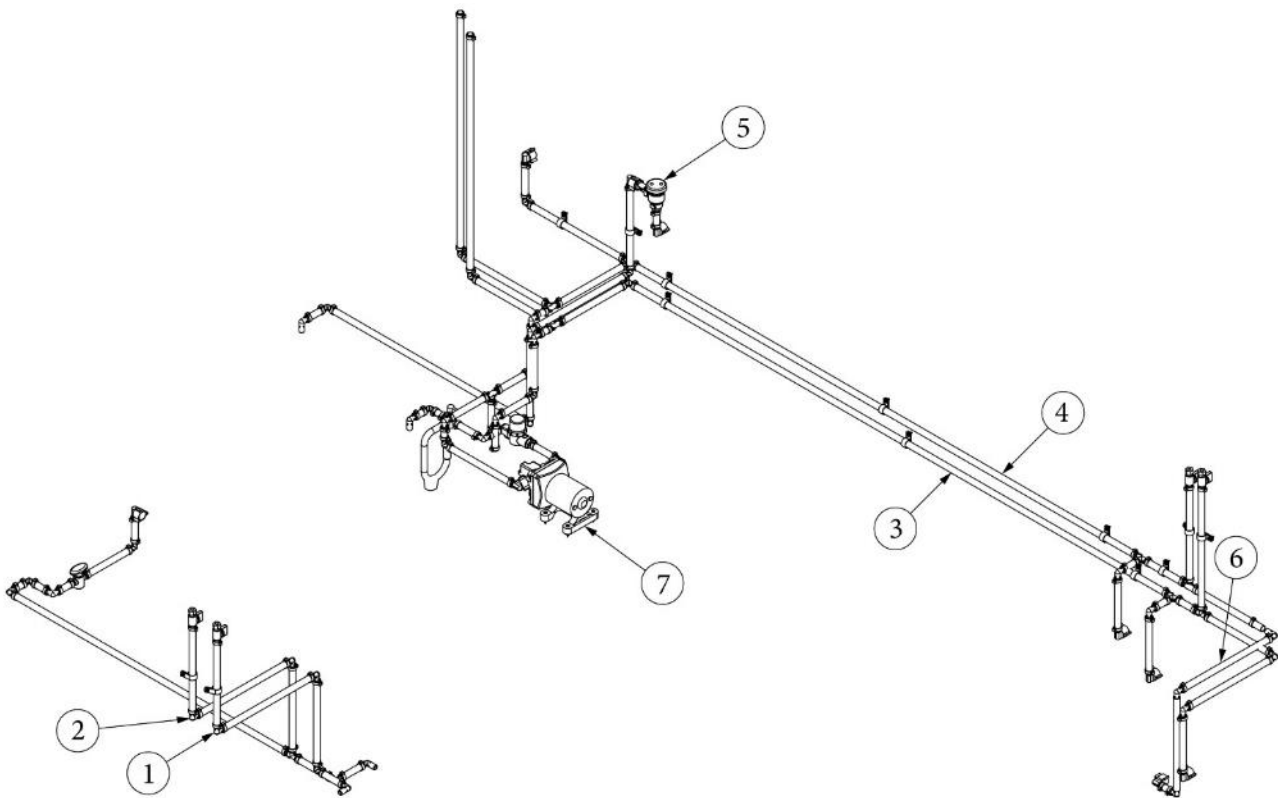

PLUMBING, FRESH WATER

Fresh Water Lines

113651

Install, Fresh Water System

1. 943964	Layout, CS hot
2. 943965	Layout, CS cold
3. 943966	Layout, RS hot
4. 943967	Layout, RS cold
5. 943968	Layout, Tank flush
6. 943969	Layout, Water heater
7. 943970	Layout, Water pump connect
602137	Valve, shut off
602256-22	Valve, Poly, .5" barb x .5" straight
601441-02	Check valve, Breaker, CSA Required
602307	Water pump, Shurflo, 3GPM
601668-01	Strainer, Water pump