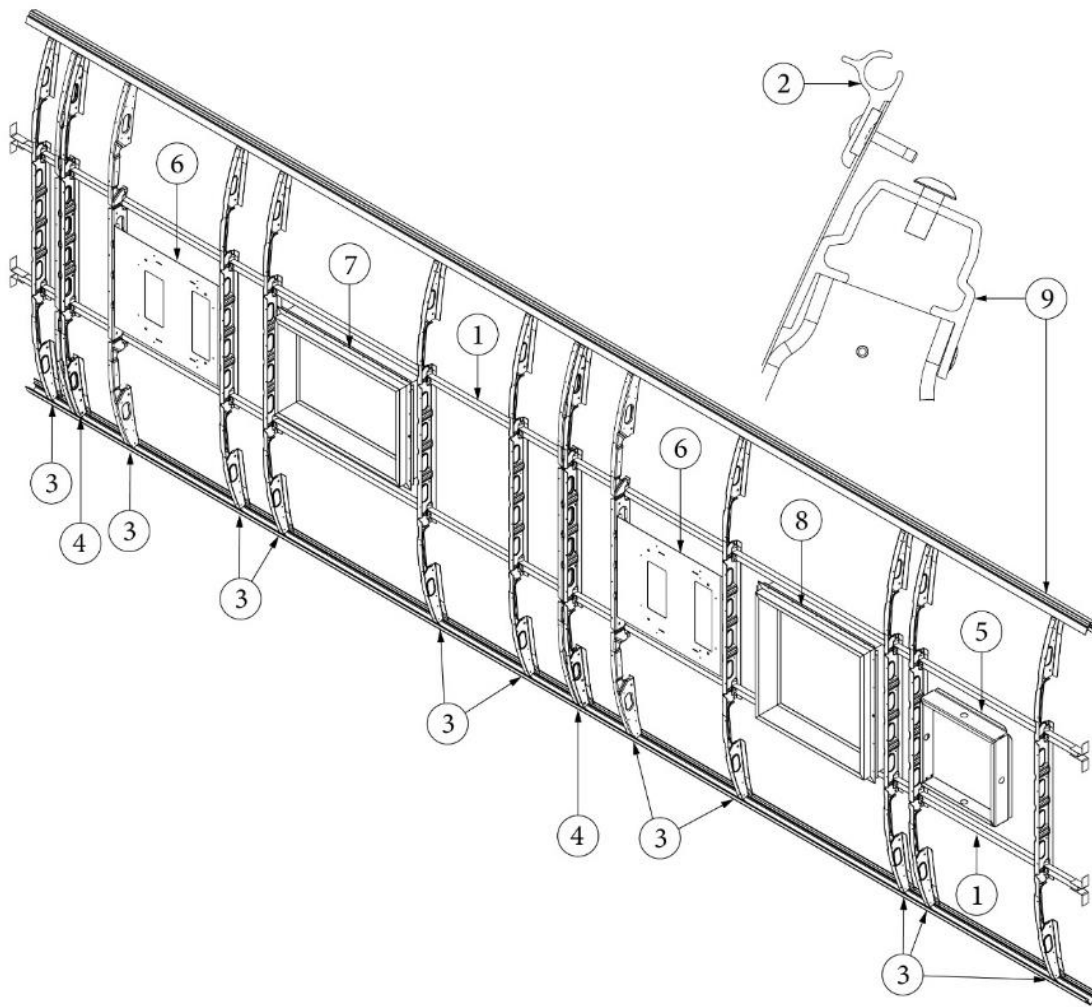

EXTERIOR SHELL

Roof

923539-02

Assembly, Roof

1. 116131	Tube, Shell frame, 1" x 1" x 24'
2. 114290-02	Extrusion, Awning/drip rail
3. 116128-02	Roof bow, Wide body
4. 116368	Roof I-beam, Wide body
5. 116217-01	Assembly, Exhaust fan frame
6. 455816	Mounting plate, AC install
7. 116356	Assembly, Skylight frame, 14" x 20"
115600-02	Backer plate, Skylight, 17"
115600-03	Backer plate, Skylight, 26"
8. 116355	Assembly, Skylight frame, 19" x 19"
115600-01	Backer plate, Skylight, 22"
9. 116401-02	Extrusion, Roof channel, 258"