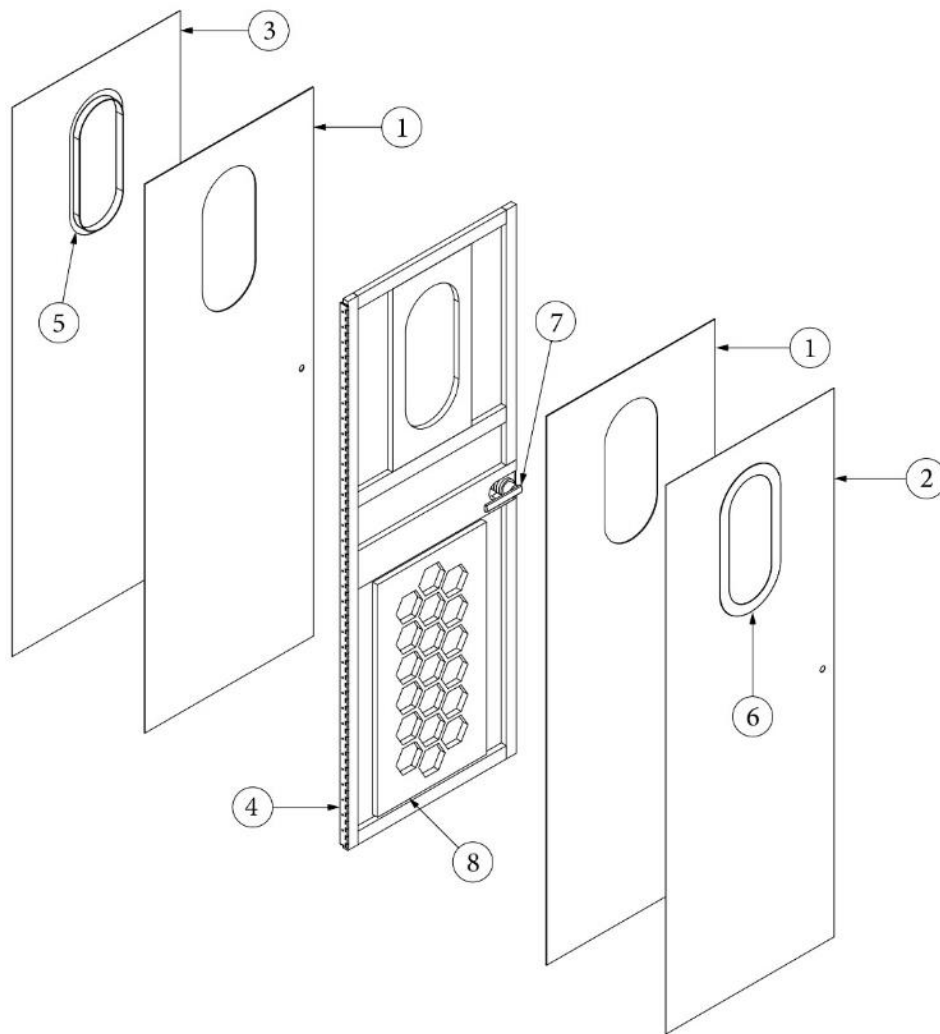

FURNITURE, LAVATORY

Bath Door

969658-01

Assy, Bath Door, w/Porthole

- | | |
|--------------------|--------------------------------------|
| 1. 801917-01 | Panel, MDF, 26 x 76" |
| 2. 969658&000201BE | Pre laminate, 4' x 8' |
| 3. 969658&000301HE | Pre laminate, 4' x 8' |
| 4. 380203-02 | Piano Hinge, 72" |
| 5. 203761-02 | Trim, Bath window, 18" |
| 6. 372321 | Window, Bath door |
| 7. 382783 | Bath door latch, Kit |
| 8. 801916-01 | Honeycomb, .73 x 16.5 x 30.5" |
| 365505-03 | Edgebanding, Countryside oak, 1-1/4" |
| 116360-01 | Window frame, Stacked, 18" |