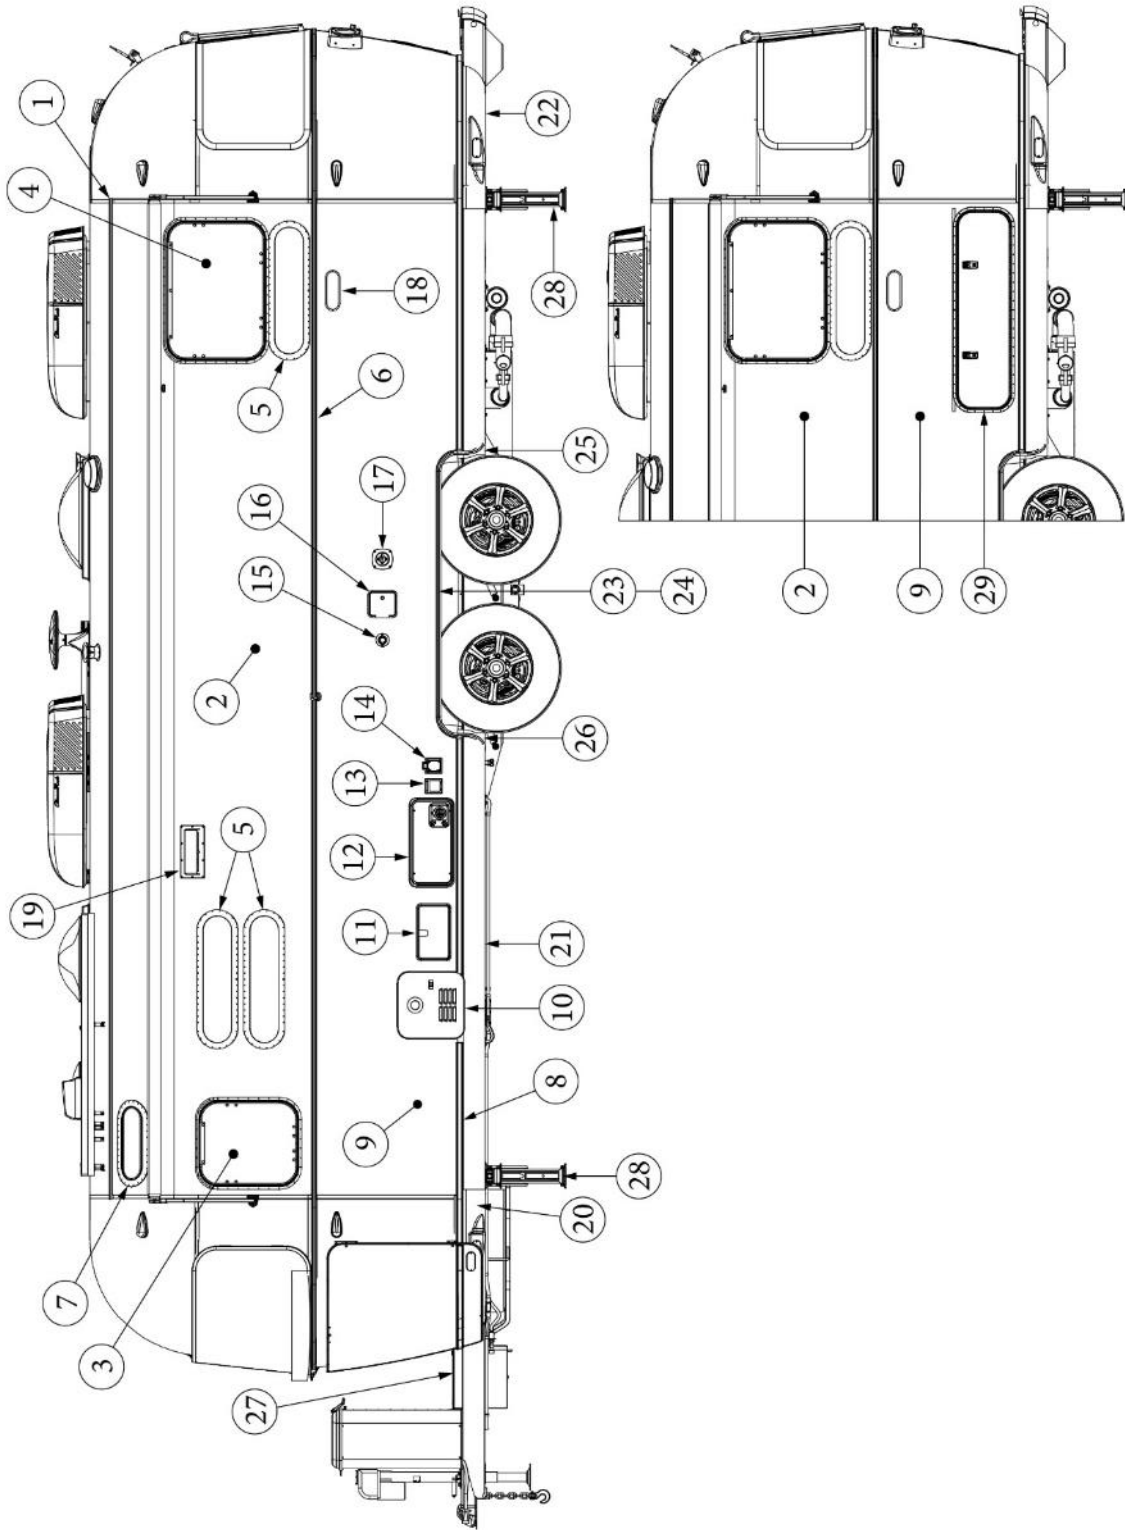

EXTERIOR SHELL

Exterior Components, Roadside

Parts Listed on Next Page