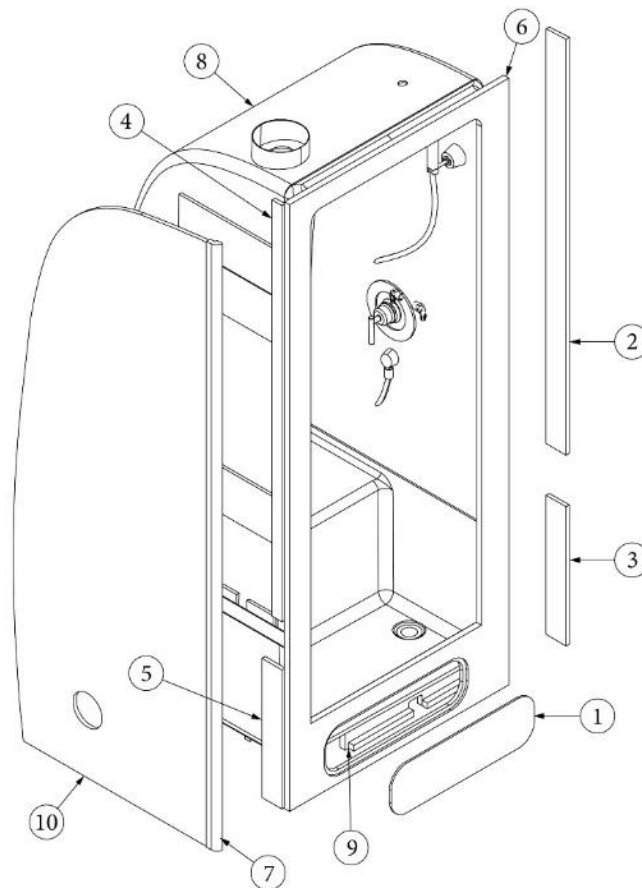

FURNITURE, LAVATORY

Shower Compartment

969648-01

Assy, Shower Compartment

1. 969648&000212BC	Pre laminate, .5 x 21.44 x 6.44"
2. 969648&000312CC	Pre laminate, .5 x 3 x 53.81"
3. 969648&000412CC	Pre laminate, .5 x 3 x 18"
4. 969648&000512CC	Pre laminate, .5 x 1.5 x 53.85"
5. 969648&000612CC	Pre laminate, .5 x 3 x 18"
6. 969648&000718BC	Pre laminate, .75 x 32.75 x 78.5"
7. 801706-1008	Hardwood radius, 78.5"
8. 203081-01	Shower stall
9. 961916	Shower stand assembly
10. 969648&001512BC	Pre laminate, 28.89 x 78.19"
365505-02	Edgebanding, 15/16"
203138-04	Extrusion, Plastic, oak wall, 1/2"
512478	Light, wet location
602896	Assy, Shower hardware, Matte Black
690266-07	Trim ring, Bath exhaust
943882	Shower valve assembly