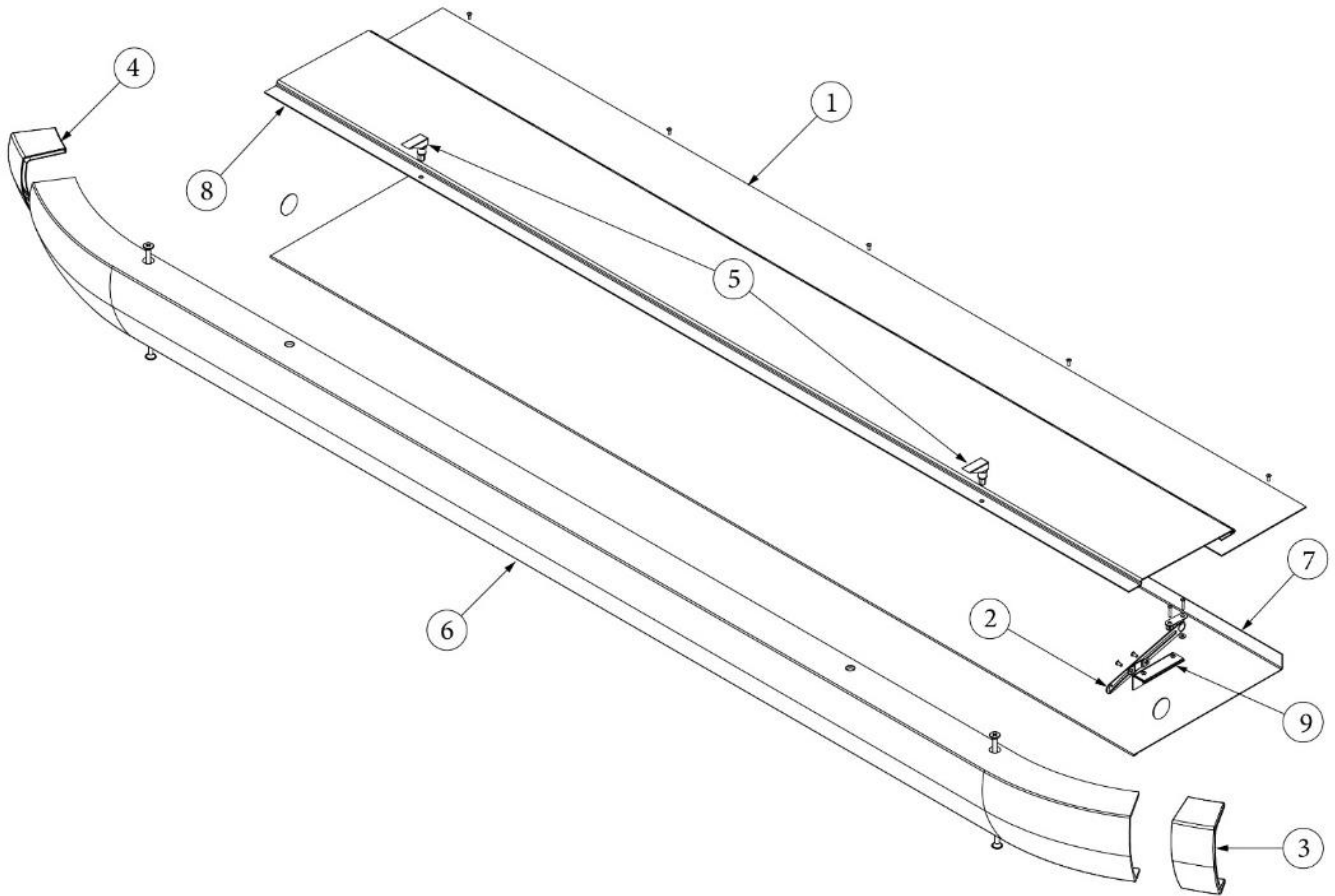

CHASSIS

Bumper and Storage

1. 114849-06	Aluminum sheet, .06" x 36" x 8', Black
2. 380024	Arms support, Trunk lid, RH
3. 382289-01	End cap, Bumper, CS
4. 382289-02	End cap, Bumper, RS
5. 382456	Swell latch
6. 411054	Rear bumper
7. 453538	Sewer hose compartment, bottom
8. 453497-01	Lid, Rear hose carrier, Black
380203-02	Piano hinge
9. 114812	Aluminum Angel, 1 x 1 x 3"
112671-19	Vinyl - Compartment Liner