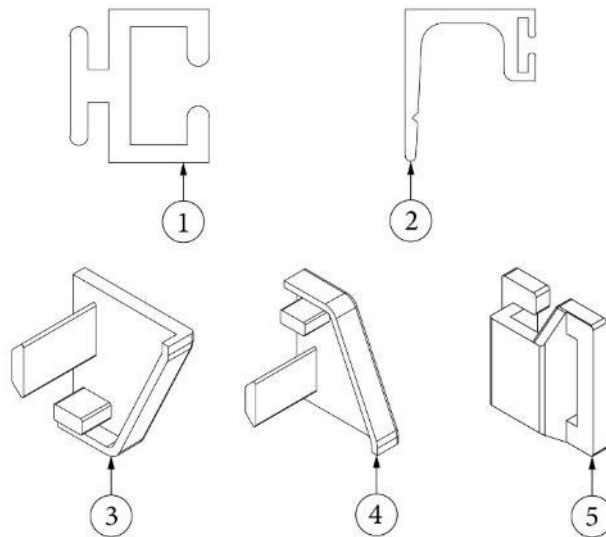

DRAPES AND SHADES

Drapes and Shades, Hardware

1. 101217	Track, Curtain
2. 101225	Bracket, Curtain stand off
3. 200785	End, Curtain track, LH
4. 200784	End, Curtain track, RH
5. 700045	Glides w/elastic "G" type
704896	Fabric, Emery Drape, Oatmeal
704198	Fabric lining blackout, Ivory White
700005	Fastener, Cap
700006	Fastener, Socket
700020	Pile Velcro
700021	Hook, Velcro, White

Valances

969693-01	Valance assembly, Dinette
969693-02	Valance assembly, Bedroom
969693-03	Valance assembly, Lounge