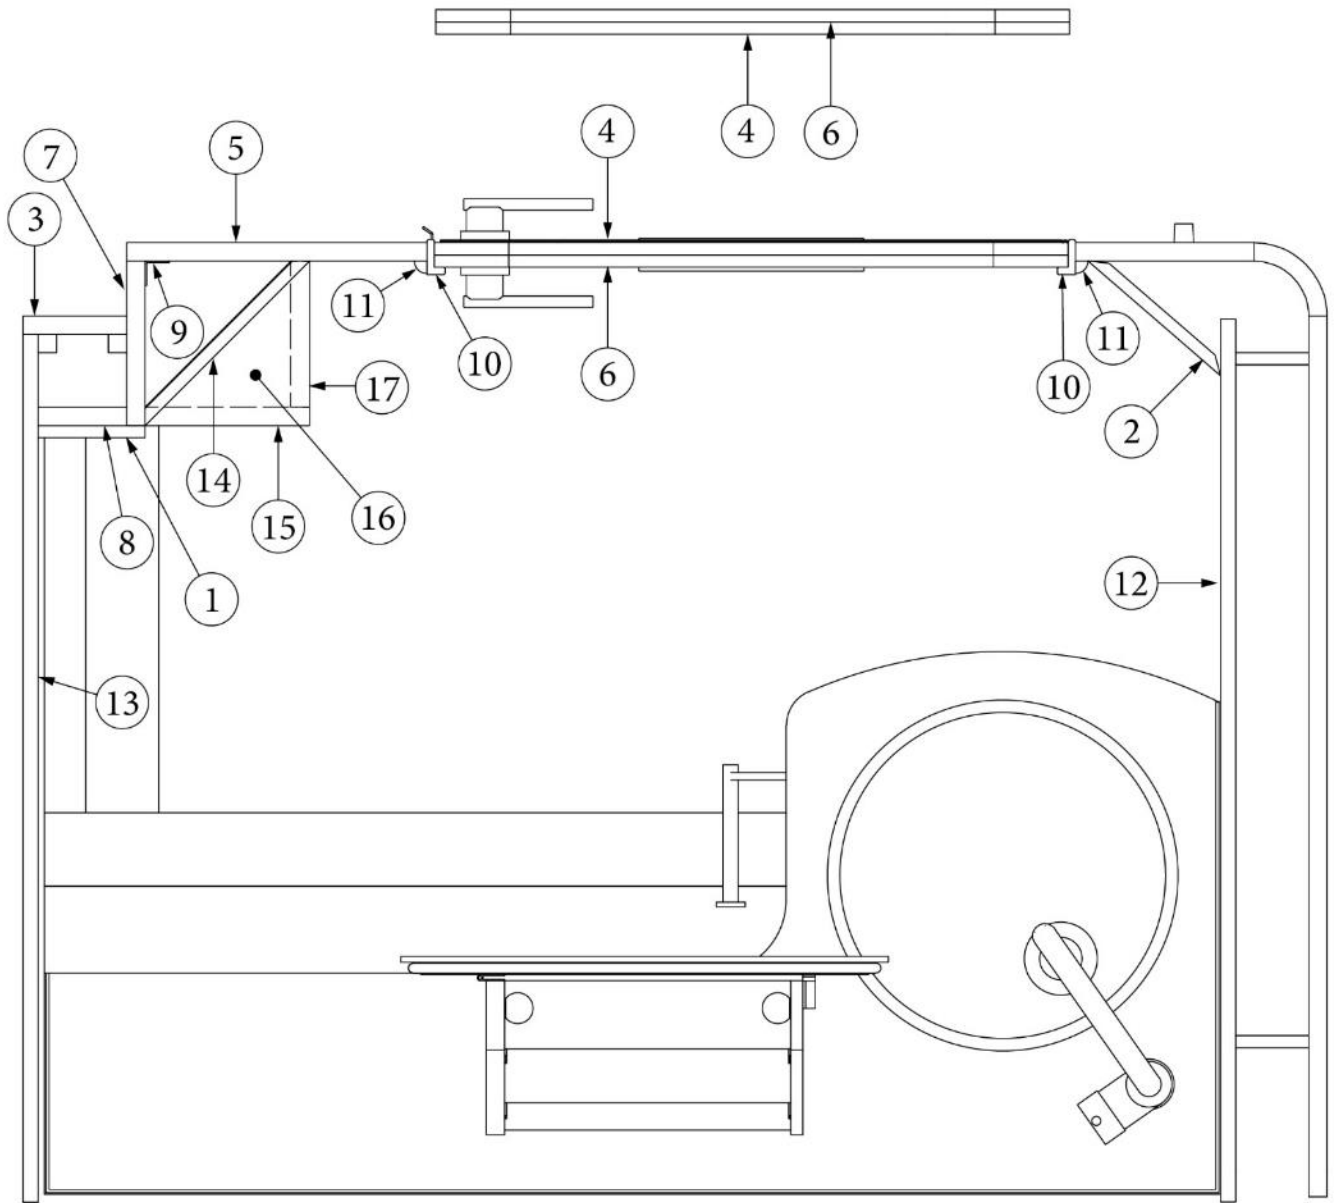

FURNITURE, LAVATORY

Bath Module

Parts Listed on Next Page