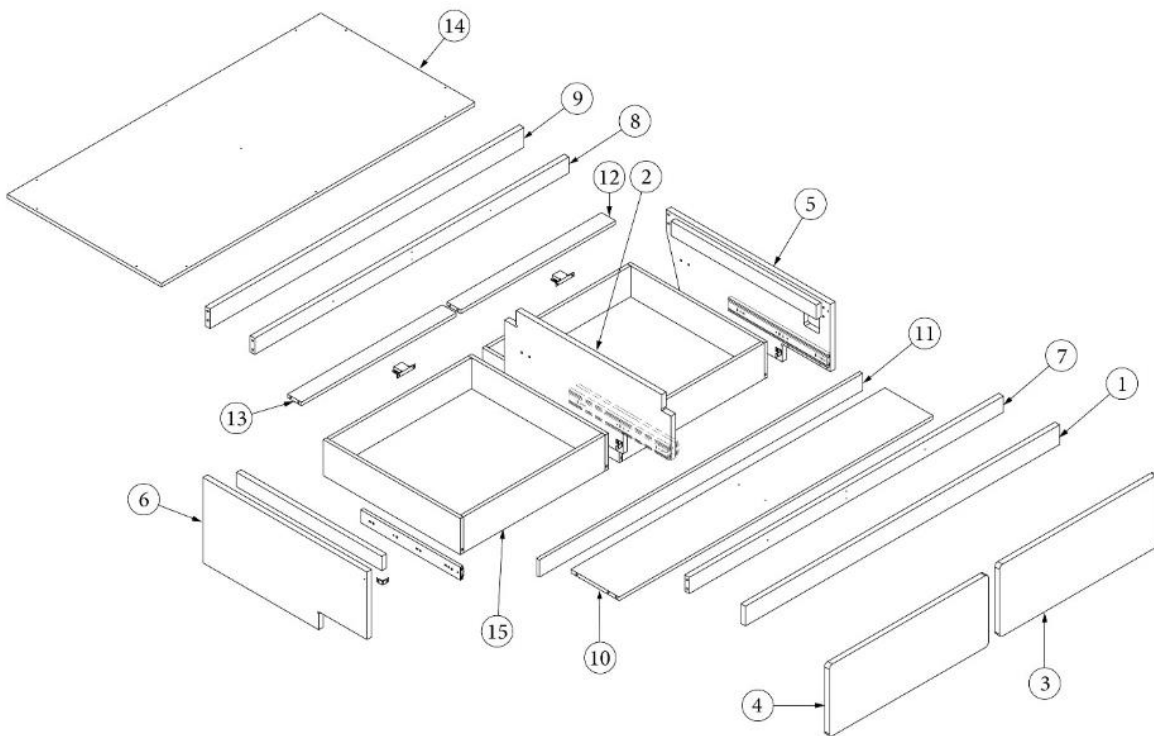

FURNITURE, LOUNGE

Sofa Base, Front

969622

Assy, Sofa Base Front

1. 969622&000118BE	Pre laminate, .75 x 2.75 x 50.5"
2. 969622&000218CC	Pre laminate, .75 x 26.75 x 11.88"
3. 969622&000318CE	Pre laminate, .75 x 25.59 x 10"
4. 969622&000418CE	Pre laminate, .75 x 25.59 x 10"
5. 969622&000518CE	Pre laminate, .75 x 26.75 x 11.88"
6. 969622&000618CE	Pre laminate, .75 x 26.75 x 11.88"
7. 969622&000718CE	Pre laminate, .75 x 2.25 x 50.5"
8. 969622&000818CE	Pre laminate, .75 x 2.25 x 50.5"
9. 969622&000918CE	Pre laminate, .75 x 2.25 x 50.5"
10. 969622&001012BC	Pre laminate, .5 x 7.75 x 50.5"
11. 969622&001112BE	Pre laminate, .5 x 2.38 x 52"
12. 969622&001212CE	Pre laminate, 2.25 x 24.88"
13. 969622&001312CE	Pre laminate, 2.25 x 24.88"
14. 969622&001412CE	Pre laminate, .5 x 24.81 x 50.44"
15. 969706-16	Drawer box, 5 x 22 x 23.82"
381400-03	Drawer slide, 16"
381228	Catch grabber, 10lb
365505-01	Edgebanding, Countryside oak, 5/8"
365505-02	Edgebanding, Countryside oak, 15/16"
380041	Corner brace, 1"