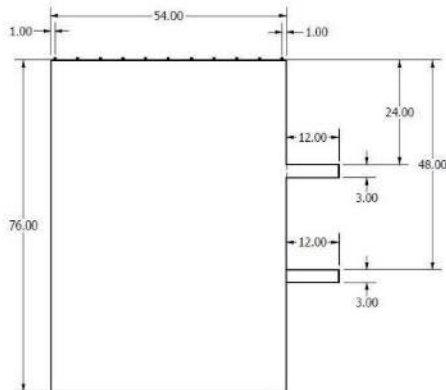

704898

DIVIDING CURTAIN WITH (2) TIE-BACKS
 FINISH SIZE: 54.00"W x 76.00"HT
 10 CLEAR GLIDES SPACED 1" FROM EACH END AND EQUALLY ALONG TOP EDGE (APPROX. 5.2" SPACING)
 FABRIC PATTERN: 704896 EMERY DRAPE, COLOR: OATMEAL