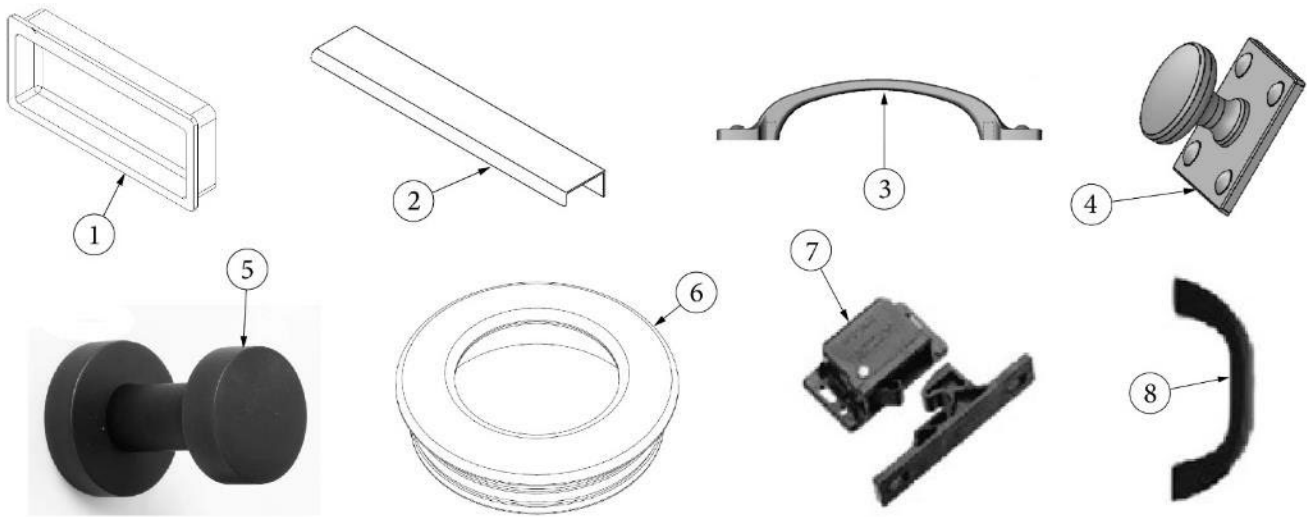

Interior Hinges

380203-01 Piano hinge
380203-02 Piano hinge, Black
380988 Hinge, Continuous
381607-11 Hinge, Self-close, 110° overlay
382784 Hinge, Dual axis

HARDWARE

Interior Latches, Handles, Hooks

1. 382437 Pull, Recessed finger, Black
2. 382785 Pull, Handle, Waterfall, Matte Black
3. 382786 Pull, Matte black
4. 382787 Knob, w/Baseplate, Matte black
5. 382788 Coat hook, Dark bronze
6. 382797 Pull, Finger, Matte black
7. 381228 Catch, grabber door, 10lb
381228-02 Catch, grabber door, 5lb
381228-01 Catch, grabber door, 3lb
8. 381737-02 Grab bar, Interior, Black