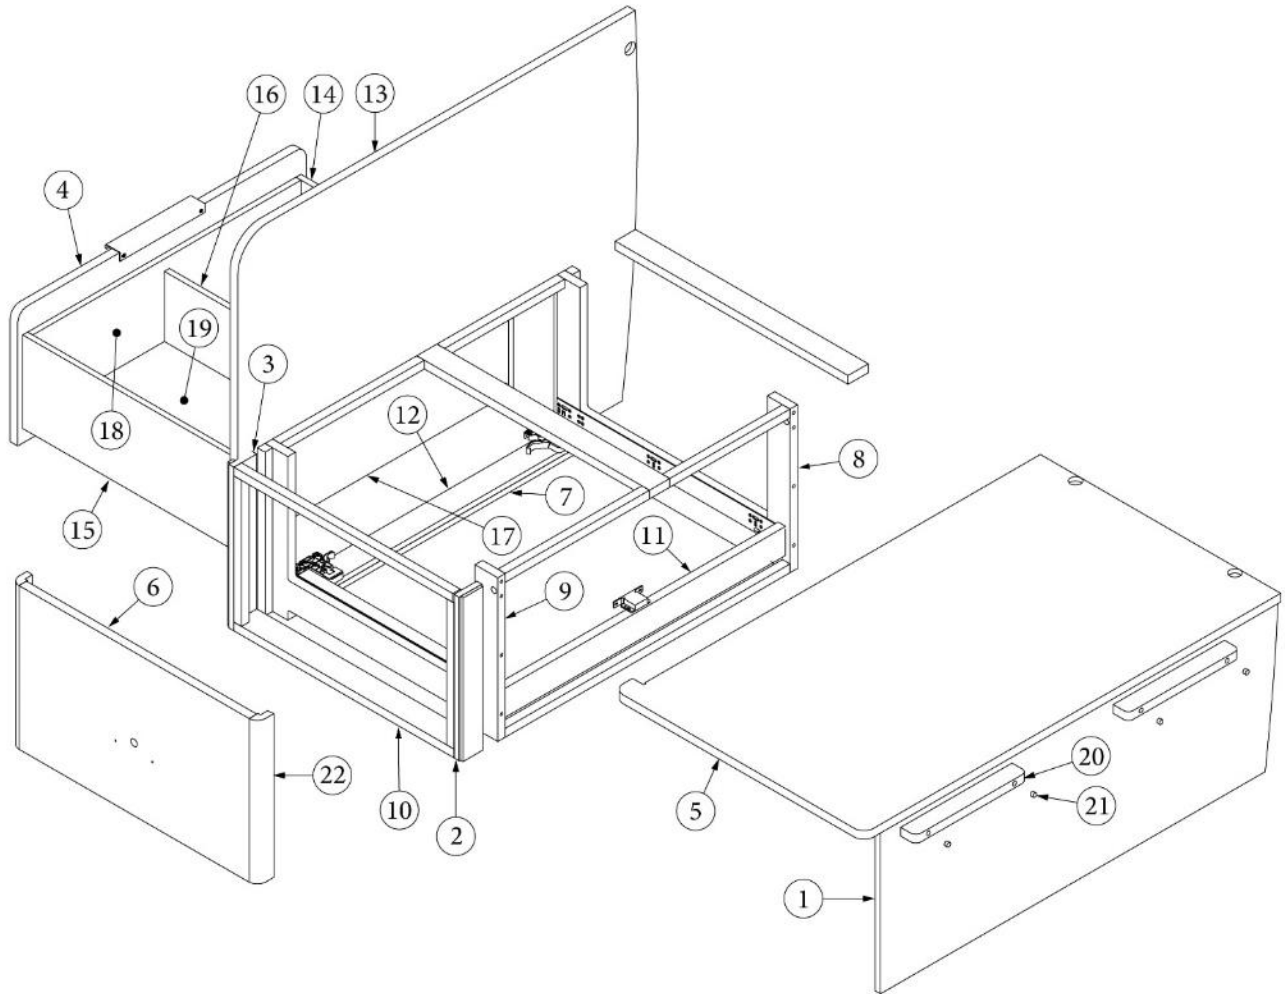

FURNITURE, GALLEY

Dinette Seat, Forward

Parts Listed on Next Page