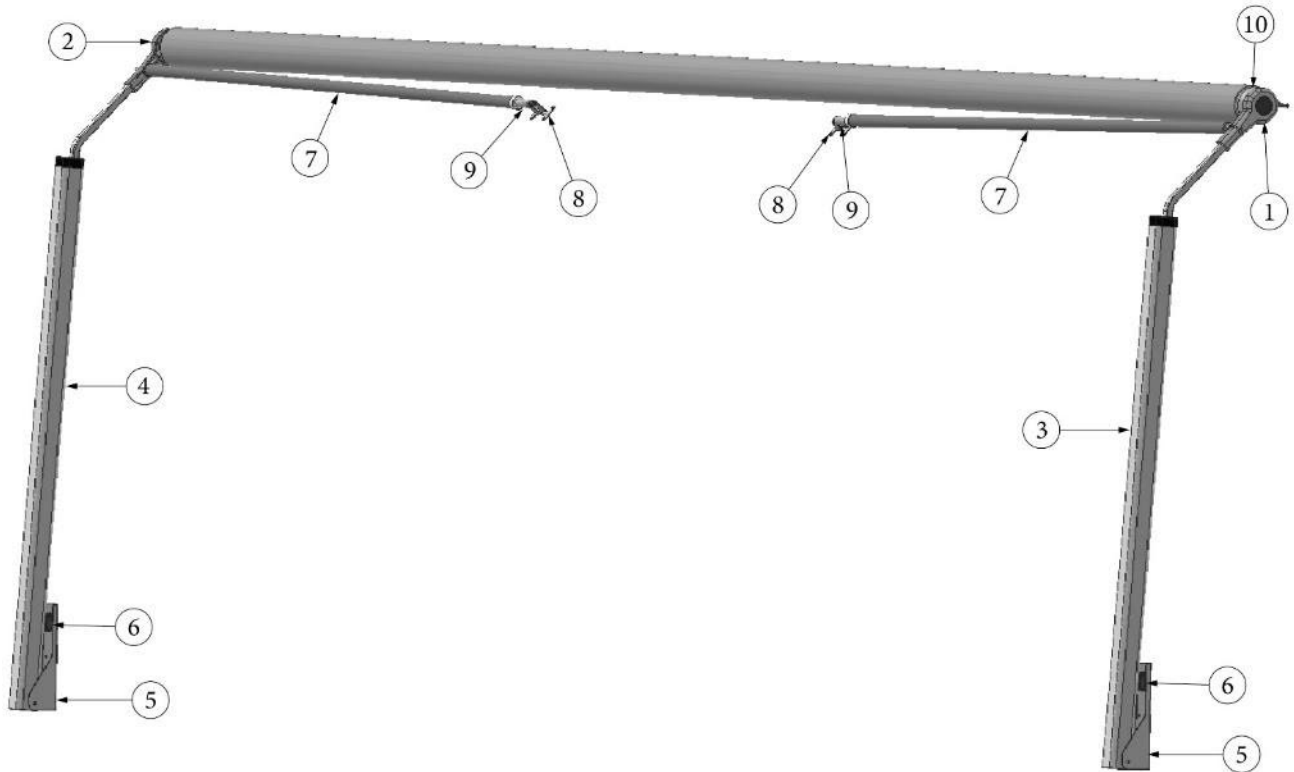

Clothesline

382063	Retractable clothesline
--------	-------------------------

Bed Gas Springs

381067-09	Spring, Gas 90 LBS
382463	Bracket, Upper
382462	Bracket, Lower
381084	Ball, Stud

HARDWARE

Awning Hardware, Power Awning