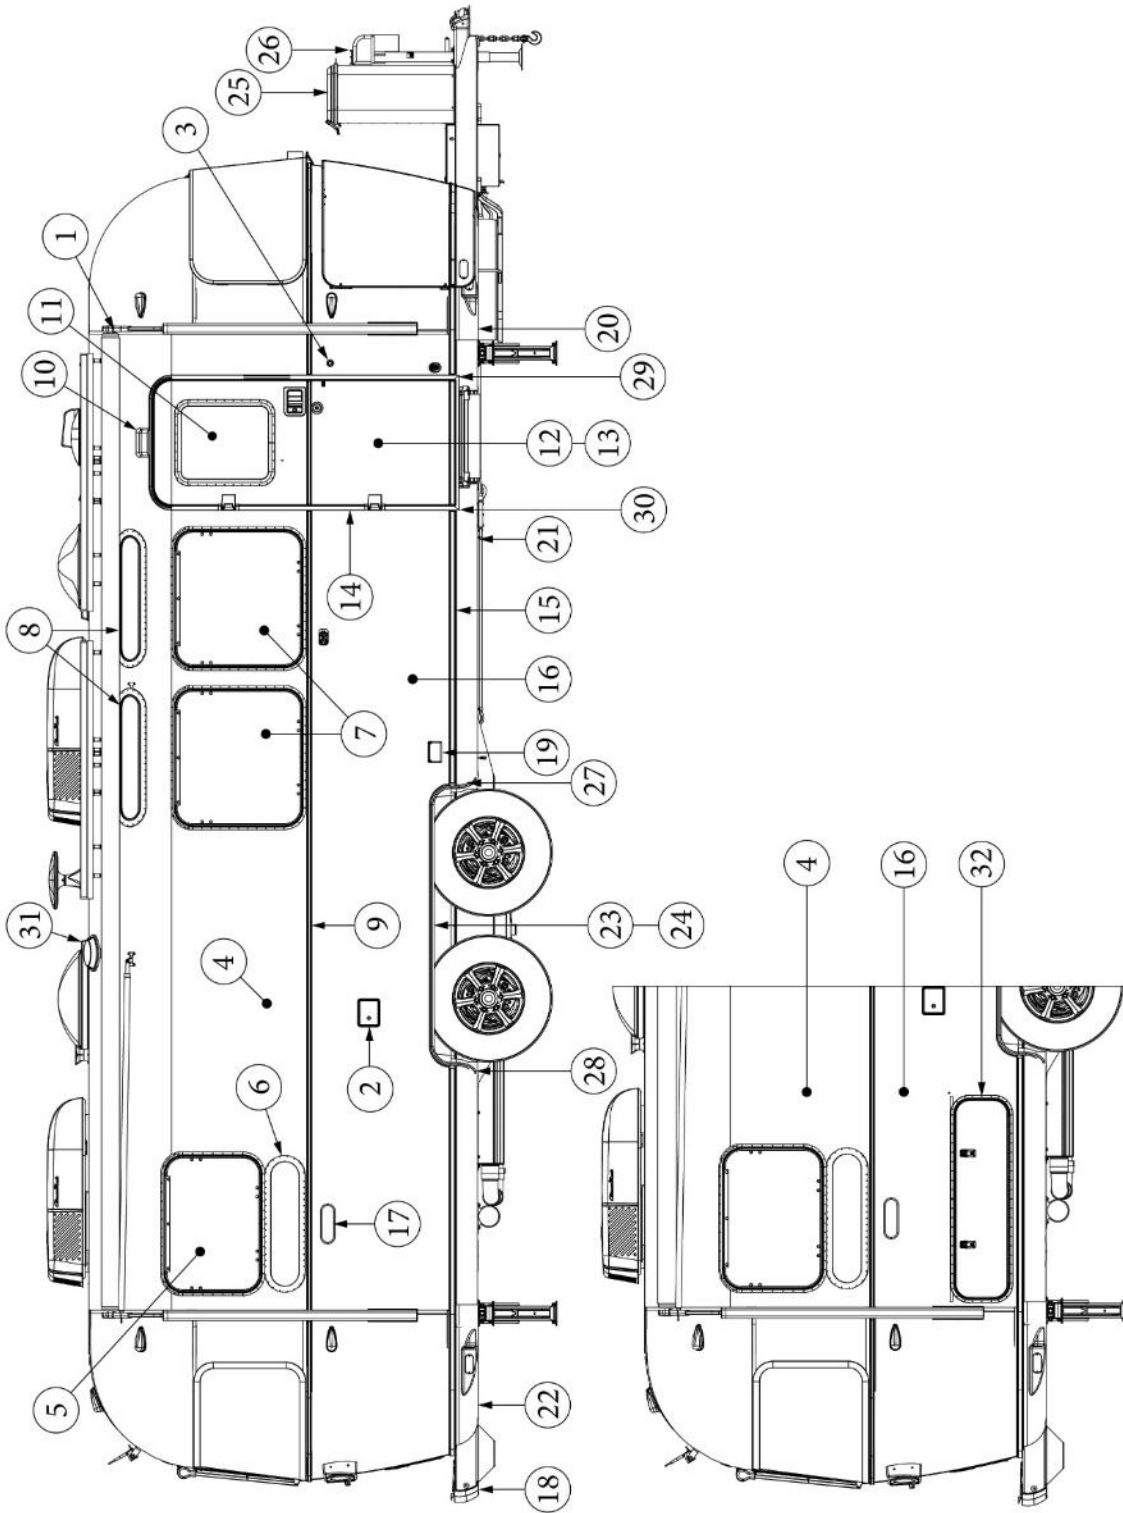

EXTERIOR SHELL

Exterior Components, Curbside

Parts Listed on Next Page