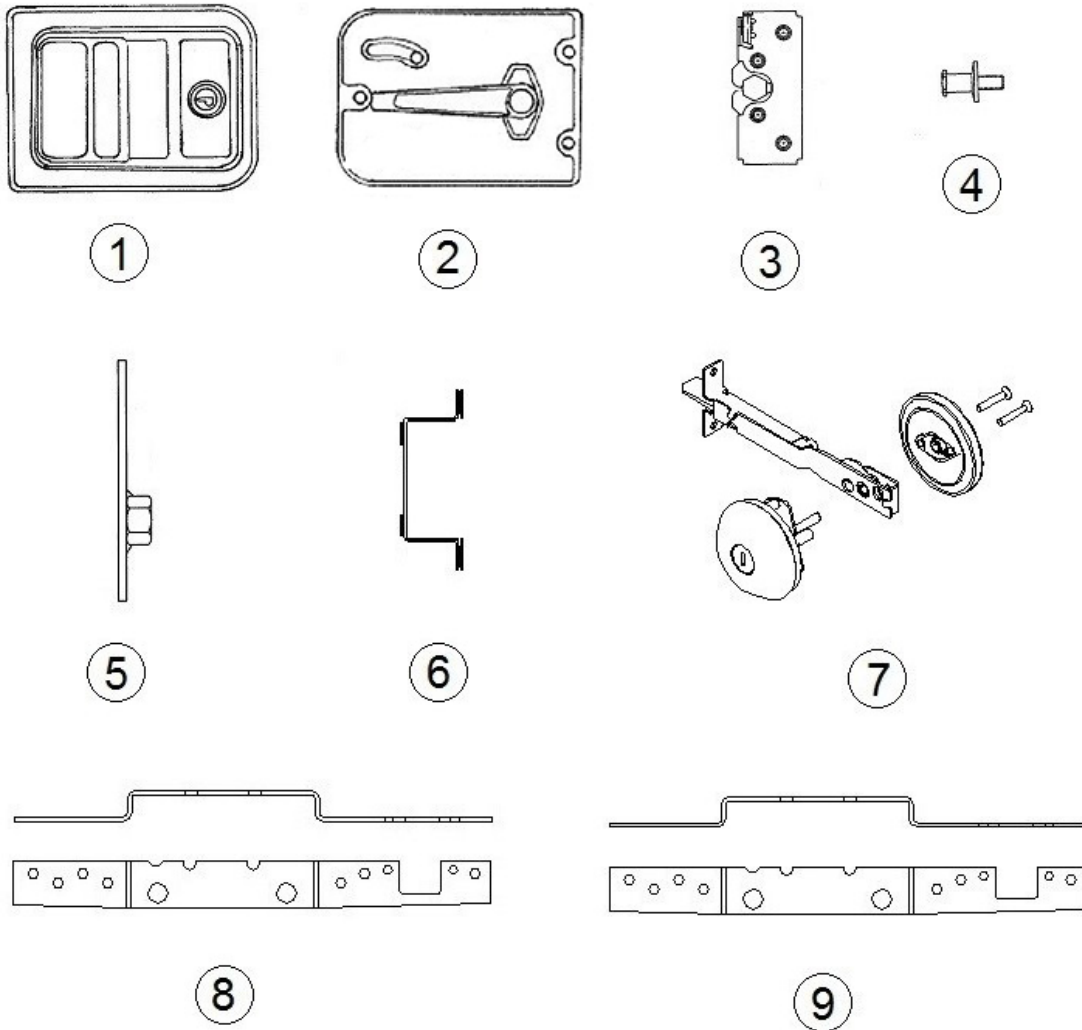

HARDWARE

Main Door Lock, Left Hand Hinge

1. 381547-01 2. 381547-07 3. 381547-03 4. 381547-04 5. 381550 6. 115413 7. 382069 8. 382067 9. 382066	- Main door lock, Outside housing - Main door lock, Inside plate - Double rotary latch, Main door - Striker bolt w/washer, Main door lock - Plate, Striker bolt mounting - Door hat section - Deadbolt, Round, Trimark - Outer reinforcement plate, RH/LH hinged door - Inner reinforcement plate, LH hinged door

- 382069-100 Deadbolt key, Blank
  - 381547-102 Main door key, Blank
  - 381547-08 Screw package, Main door lock
  - 385595 Pocket strike
  - 382122 Key chain, Airstream logo