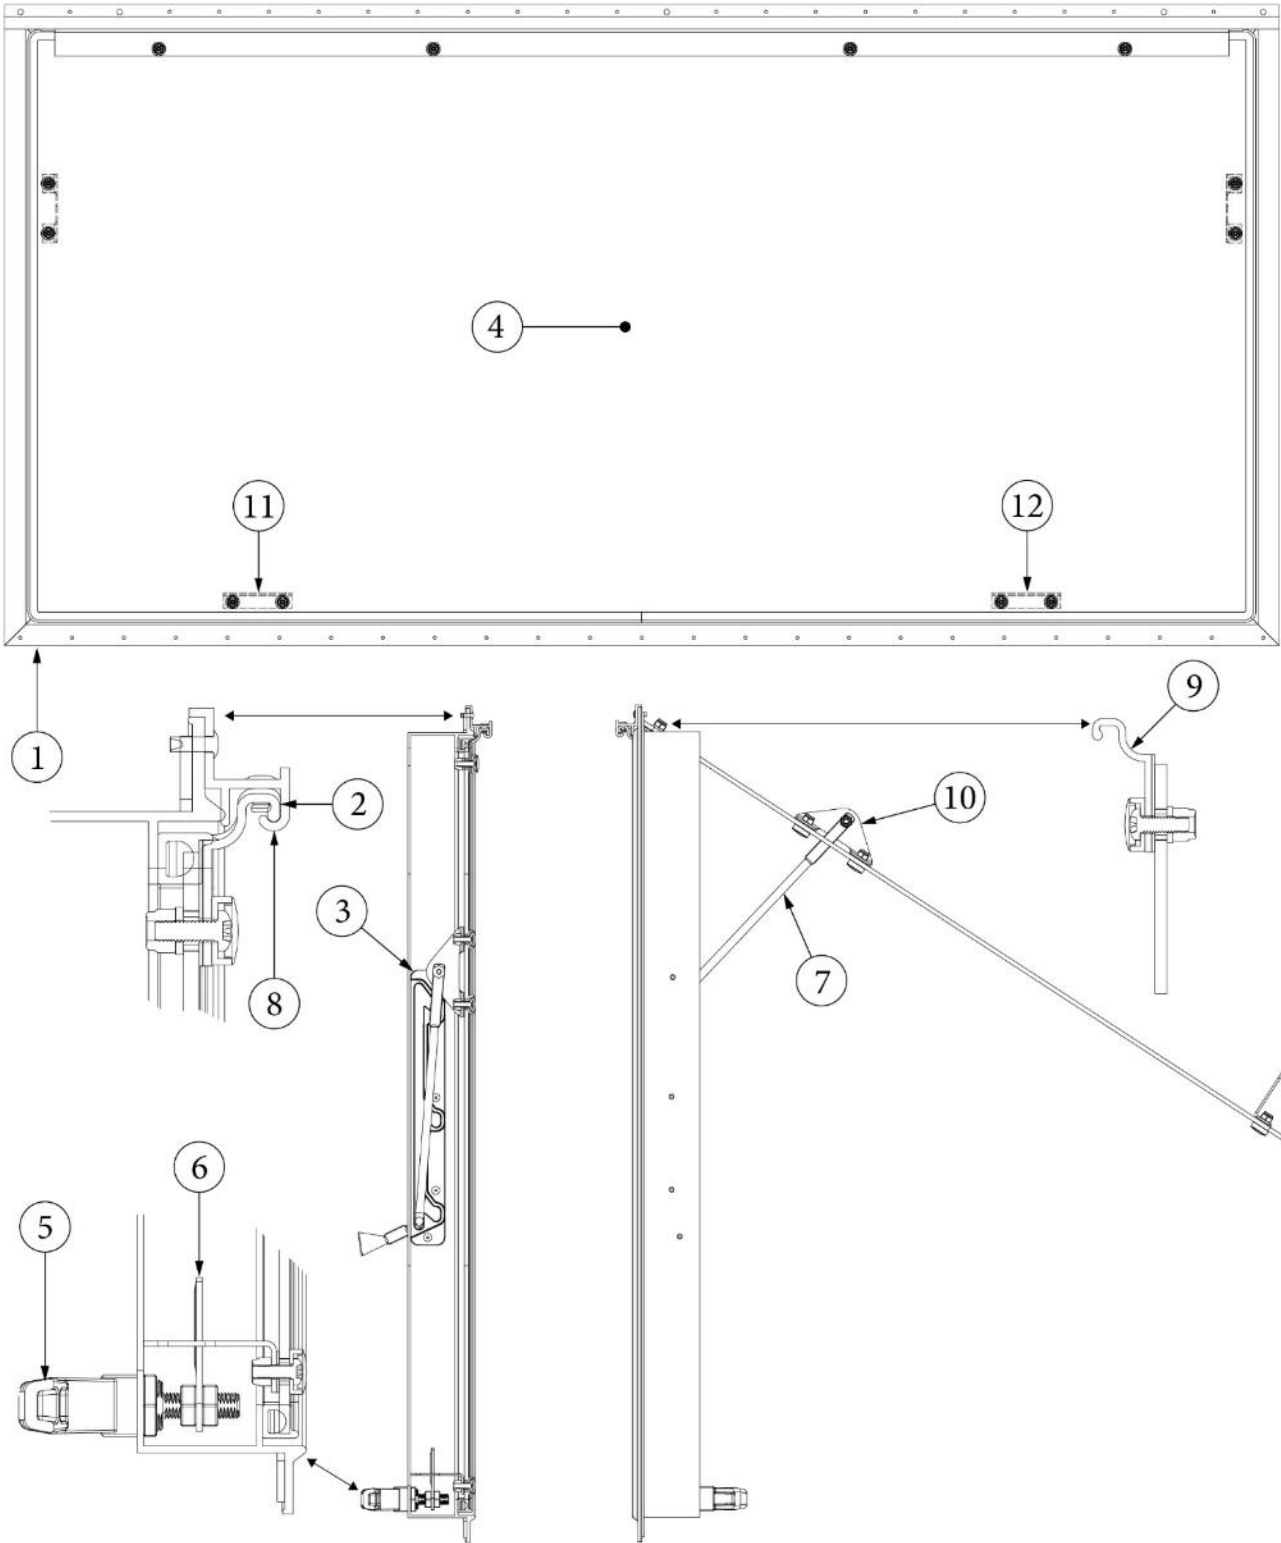

WINDOWS, SCREENS

Window, Flat, Front and Rear

Parts Listed on Next Page
WINDOWS, SCREENS