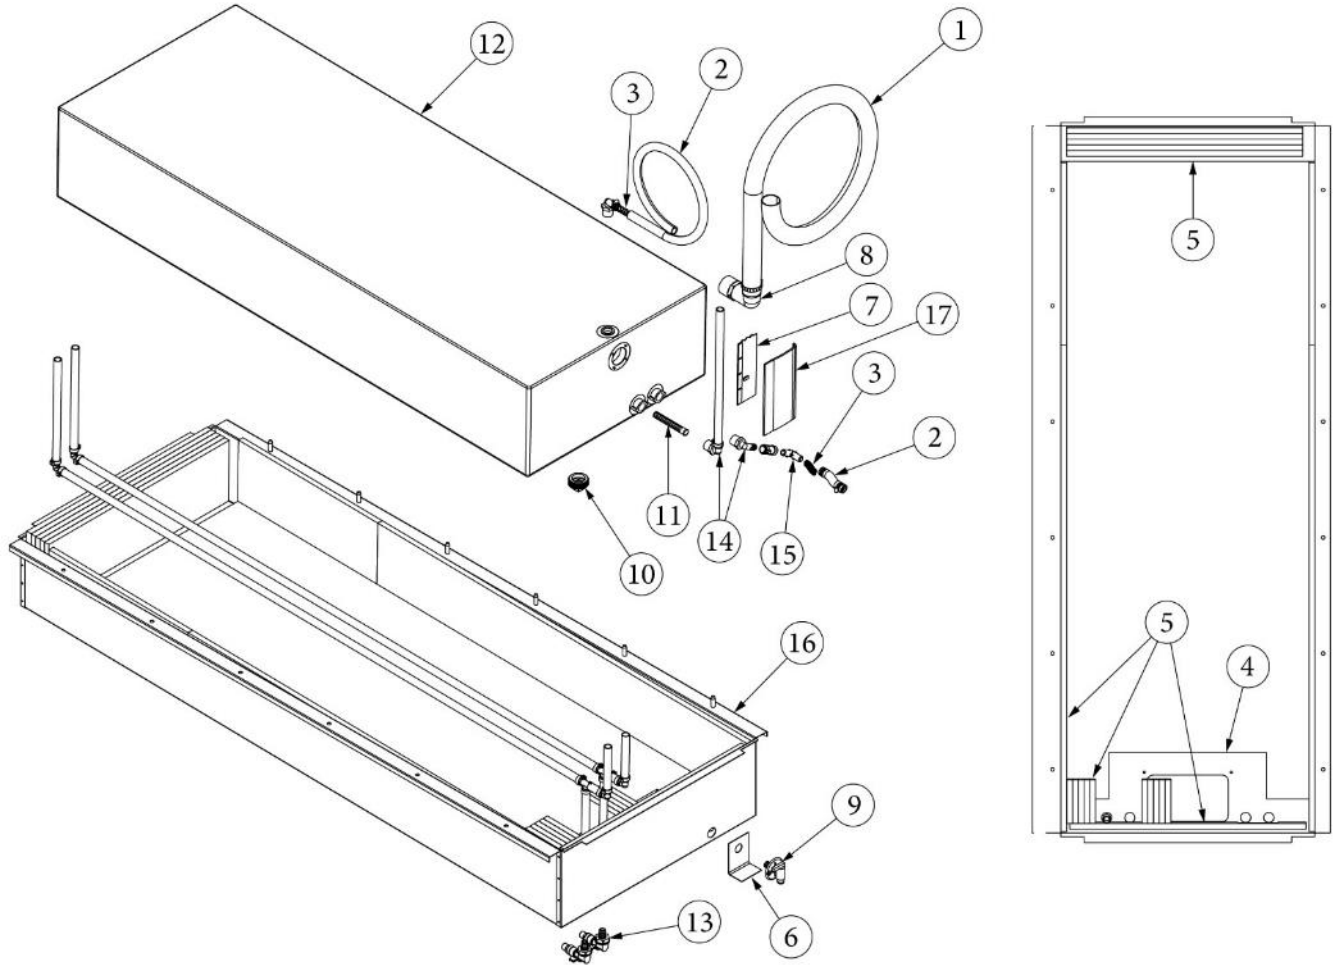

PLUMBING, FRESH WATER

Fresh Water Tank

Parts Listed on Next Page