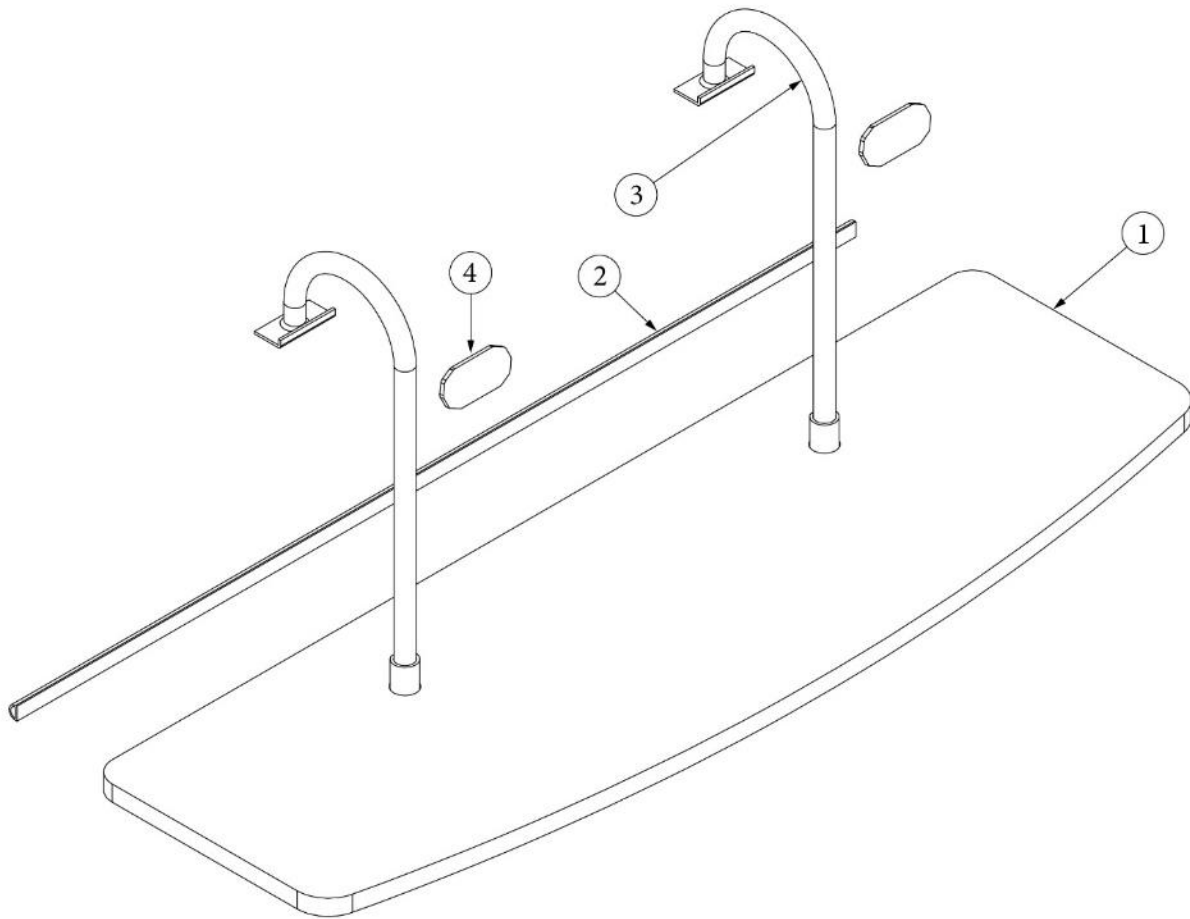

FURNITURE, GALLEY

Party Ledge

113712

Install, Party Ledge

1. 113712&000118FF	Pre laminate, .75 x 15 x 42"
2. 365458	Rubber seal
3. 455843	Bent arm, Party ledge
4. 365336-07	Foot gasket, Lower awning
365510	Edgebanding, 15/16"
386561	Label, Warning, Shelf capacity
704936	Bag, Party ledge
195617	Foam block, Ledge arm