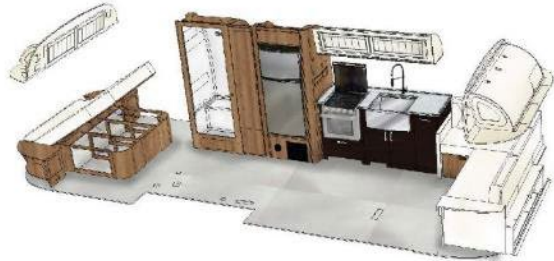

DECOR BOARDS

Decor Board, Laminate, Surface

AIRSTREAM X POTTERY BARN

28RB POTTERY BARN - QUEEN FLOOR PLAN

28RB POTTERY BARN - TWIN FLOOR PLAN

Main Laminate: 802581
(vertical grade)
Name: Countryside Oak from Decotone
PB Name: 'Light Seadrift'
Where used: Main Furniture & panels