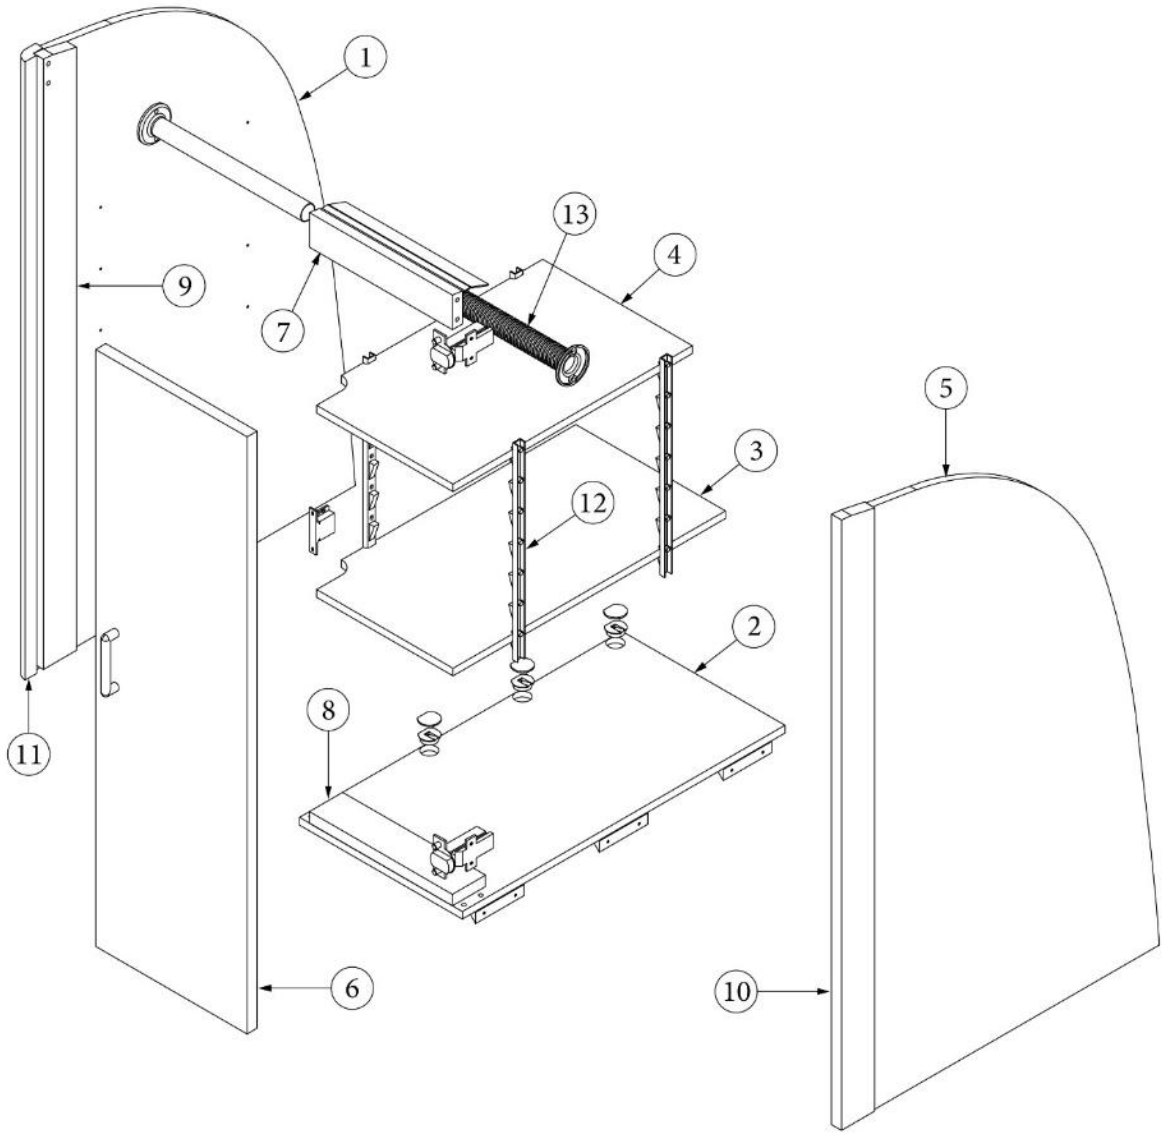

FURNITURE, BEDROOM

Hanging Wardrobe, Roadside

Parts Listed on Next Page