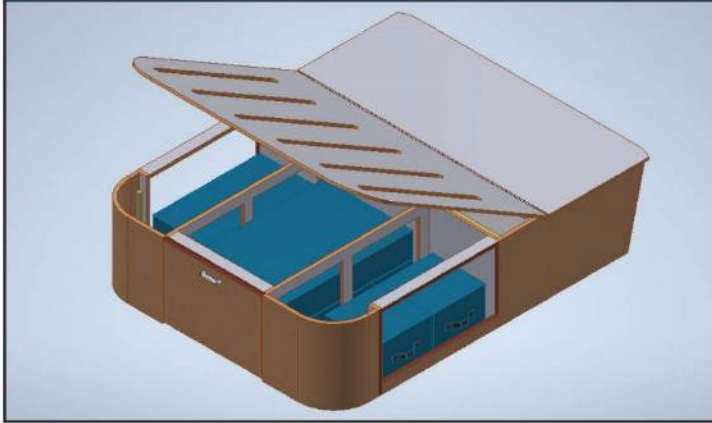

DECOR BOARDS

Decor Board, Bedroom

AIRSTREAM X POTTERY BARN

New Under bed Storage with Canvas Bins

Airstream 'Essential' Canvas Bins:

998263-08 | 12W x 12D x 8HT

998263-09 | 30W x 20D x 5.5HT

SEE: 998263-TAB Pottery Barn Goody Box Kit