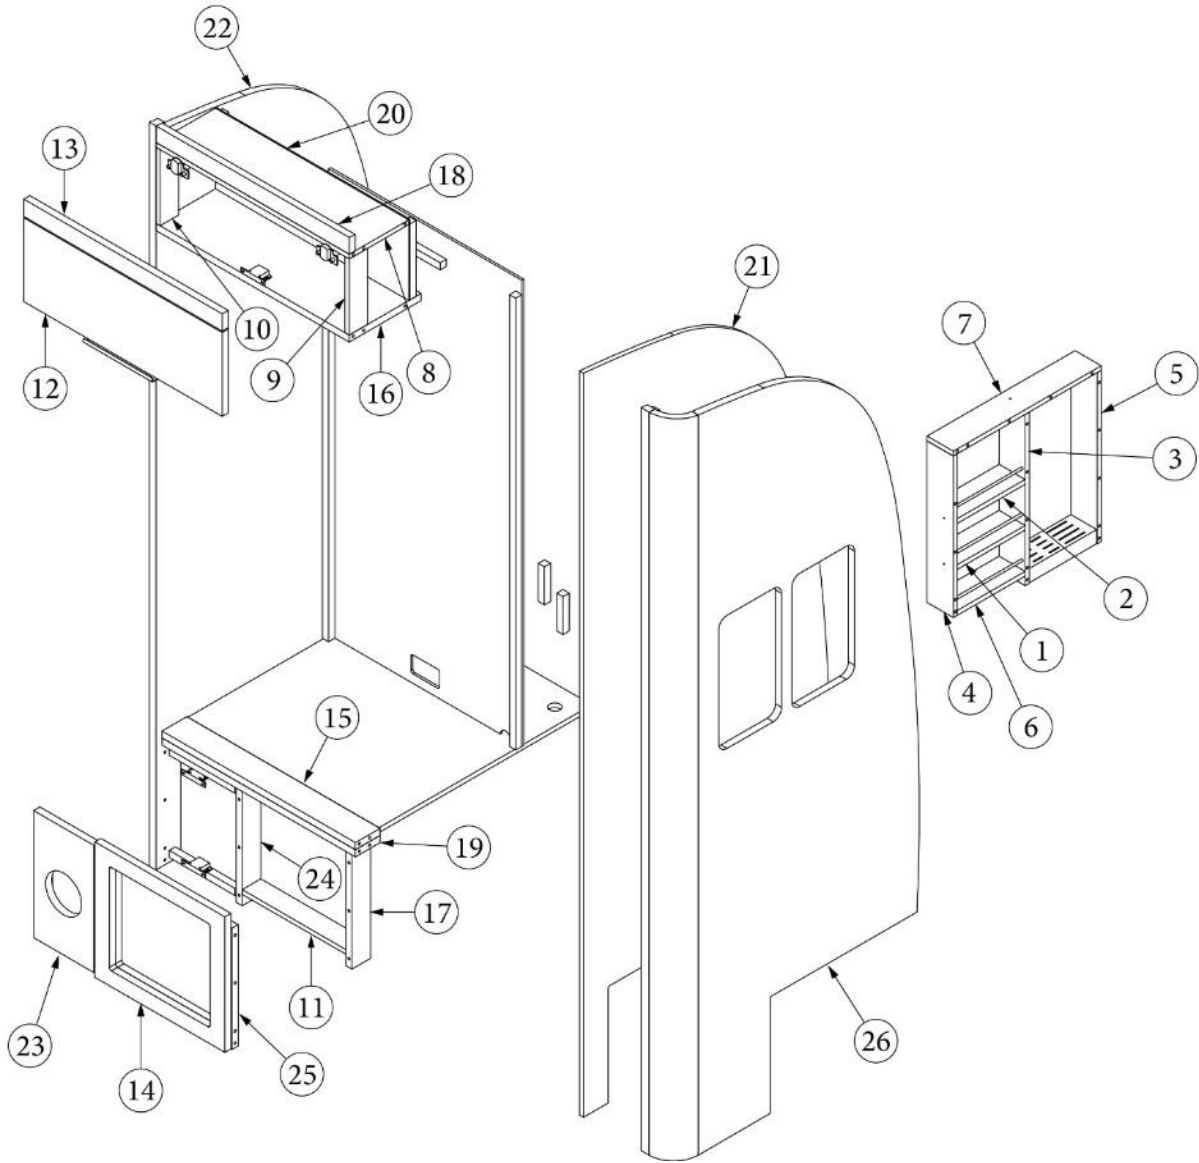

FURNITURE, GALLEY

Refrigerator Cabinet

Parts Listed on Next Page