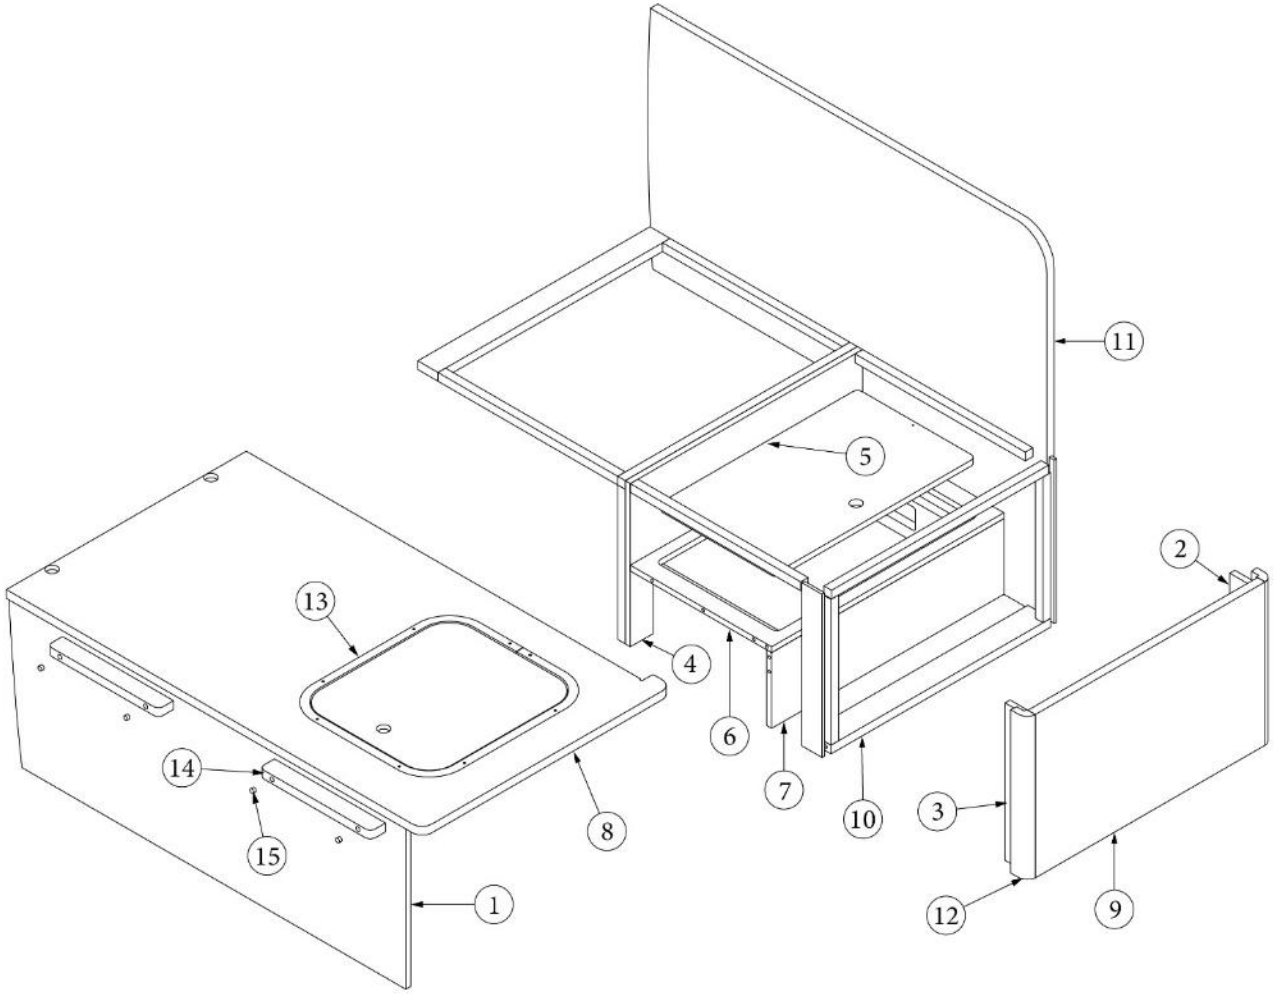

Dinette Seat, Aft

Parts Listed on Next Page