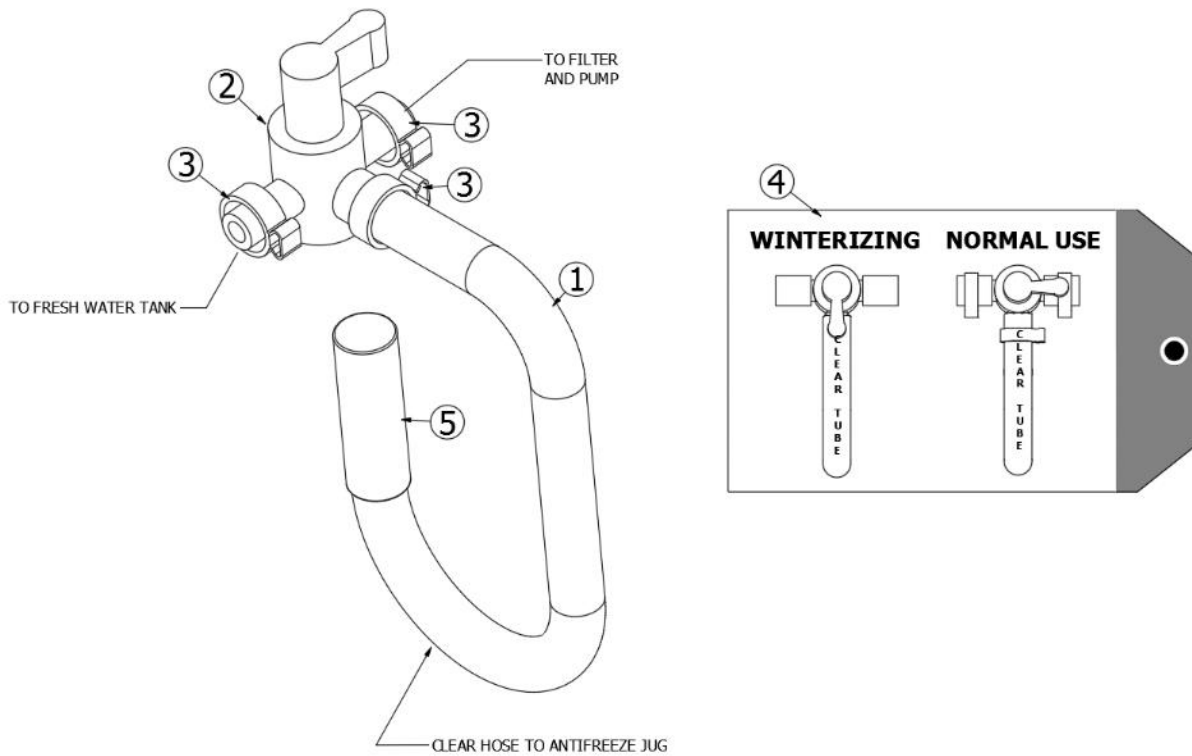

PLUMBING, FRESH WATER

Winterization Kit

112814

Winterization Kit Installation

1. 601240-01
2. 602711
3. 601698-15
4. 365453
5. 602801

Tubing 1/2 I.D. X 3/32 Wall Thick
Valve-3 Way Bypass .5" PEX #32788
1/2 CRIMP RING #14785
Tag-Instruction - Winterization Kit
Cap, 5/8" ID, Winterization Kit