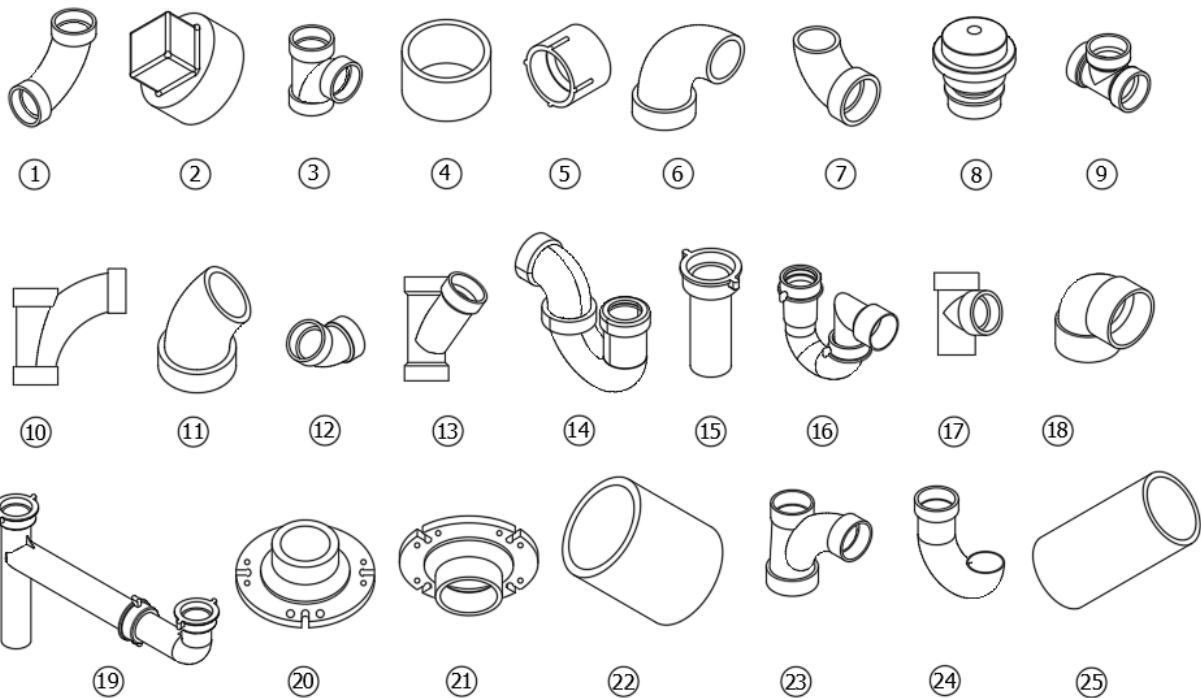

PLUMBING, DRAIN

Drain Fittings

- | | |
|---------------|-------------------------------------|
| 1. 600035 | Elbow, 1.5", 90°, Long sweep |
| 2. 600155 | Plug, 1.5" |
| 3. 600156 | Tee, Sanitary |
| 4. 600227 | Coupling, 1.5" |
| 5. 600308 | Adapter, ABS |
| 6. 600431 | Elbow, 90°, long street |
| 7. 600662 | Elbow, 1.5", 90°, Short radius |
| 8. 602306 | Valve, Air admittance, 2" |
| 9. 601318 | Tee, Bi-directional clean out, 1.5" |
| 10. 600182 | Wye, 1.5", 1/8" bend |
| 11. 600027 | Elbow, ABS, Long St, 45° |
| 12. 600030 | Elbow, ABS, 45°, Long turn |
| 13. 600094 | Wye |
| 14. 602164-01 | P-trap w/compression nut, 1.5" |
| 15. 602164-02 | Tailpiece w/nuts & washers, 1.5" |
| 16. 600622 | P-trap w/slip nut & washer, 1.5" |
| 17. 601868 | Sanitary tee |
| 18. 600033 | Elbow, Vent, 1.50 90 DEG. |
| 19. 600378 | Continuous waste, 1.5" |
| 20. 601266 | Flange, Closet, 3 X 4, Slip Fit |
| 21. 600065 | Flange, Floor, Threaded |
| 22. 601160-03 | Pipe, ABS DVW, 2" |
| 23. 602072 | Tee-Sanitary Reducing 2X1.5X1.5 |
| 24. 600144 | P Trap ABS 1-1/2 IN |
| 25. 601160-02 | Pipe, ABS DVW, 1.5" |