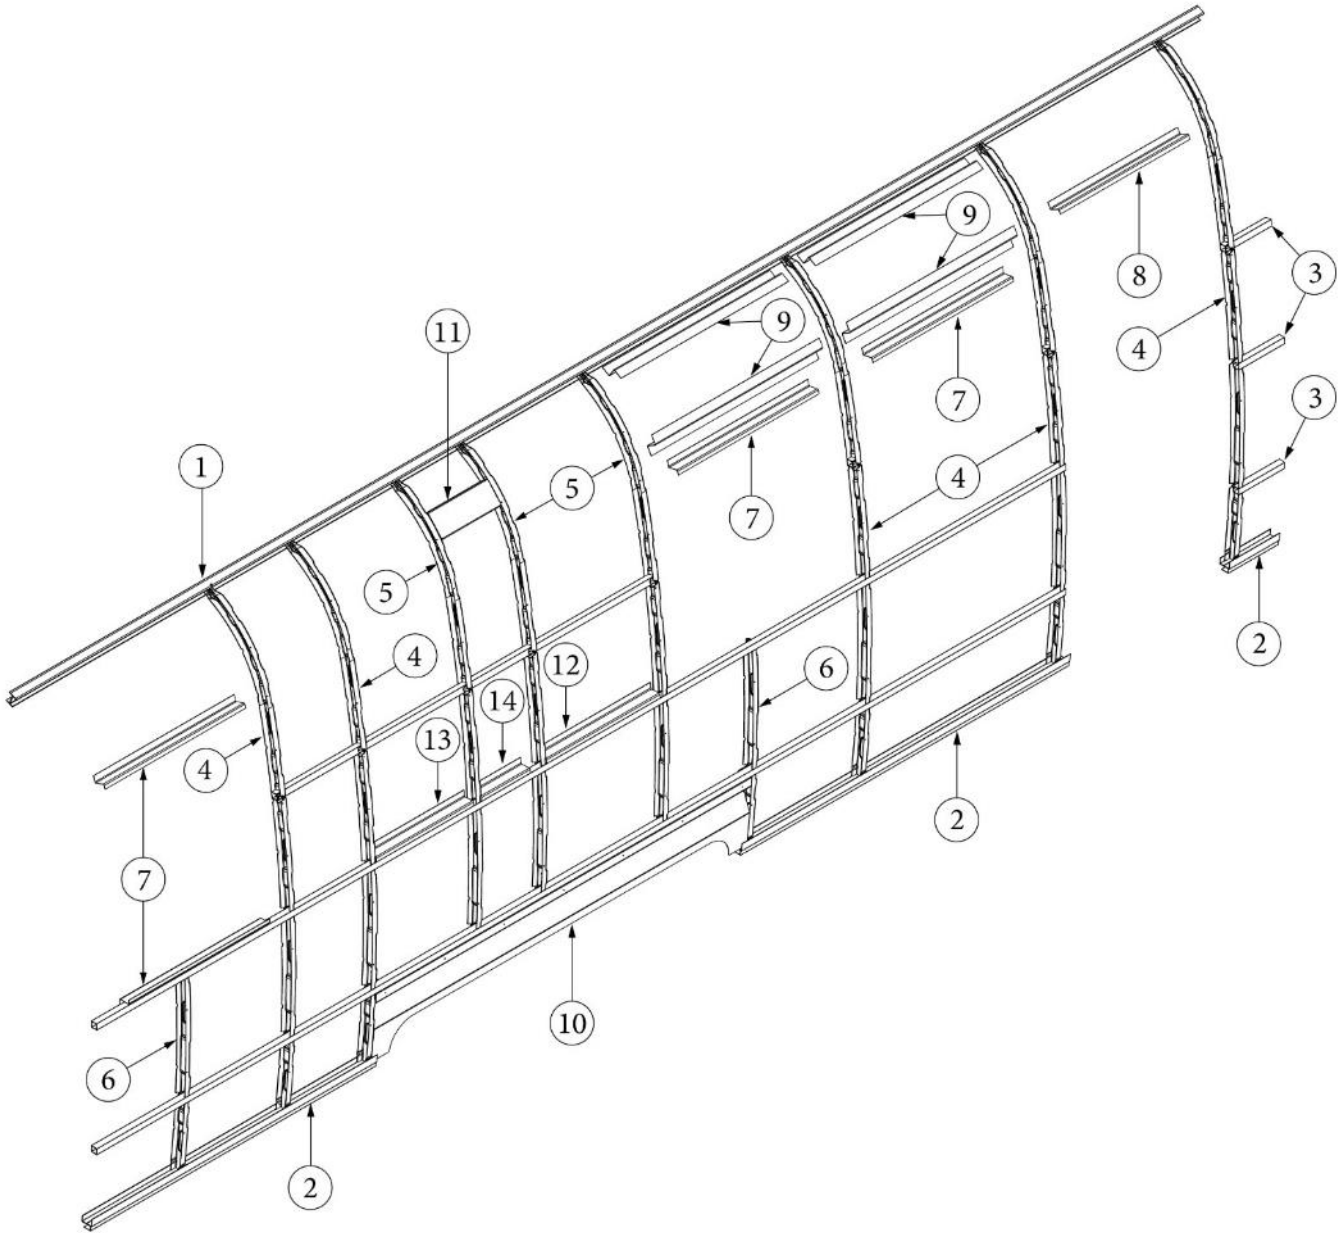

EXTERIOR SHELL

Wall Framing, Curbside, Queen

Parts Listed on Next Page

EXTERIOR SHELL

Wall Framing, Curbside, Queen

923538-01	Assembly, CS Wall, Queen
1. 104707-06	Extrusion, "I" section, 258"
2. 116221	Extrusion, Floor channel, 192"
3. 116131	Tube, Shell frame, 1" x 1" x 24'
4. 116130-01	Wall bow, Standard
5. 116130-02	Wall bow, Wheel well
6. 116130-04	Wall bow, Window
7. 116219-01	Z Bar, Window header, 26"
8. 116219-03	Z Bar, Door header
9. 116219-04	Z Bar, Window header, Vista view, 30"
10. 116312-01	Header, Wheel well, dual axle
11. 454931-08	Backer, Side wall, Power awning
12. 116219-07	Z Bar, Countertop backer, 21"
13. 116219-08	Z Bar, Countertop backer, 18"
14. 116219-09	Z Bar, Countertop backer, 10"
114879-03	Exterior Skin, Lower, CS, 224.75"
114880-03	Exterior Skin, Upper, CS, 224.75"
116131-01	Filler tube, Shell frame
114813-03	Angle, 1.13 x 1.5 x 3.5
114813-02	Angle, 1.25 x 2 x 2.5