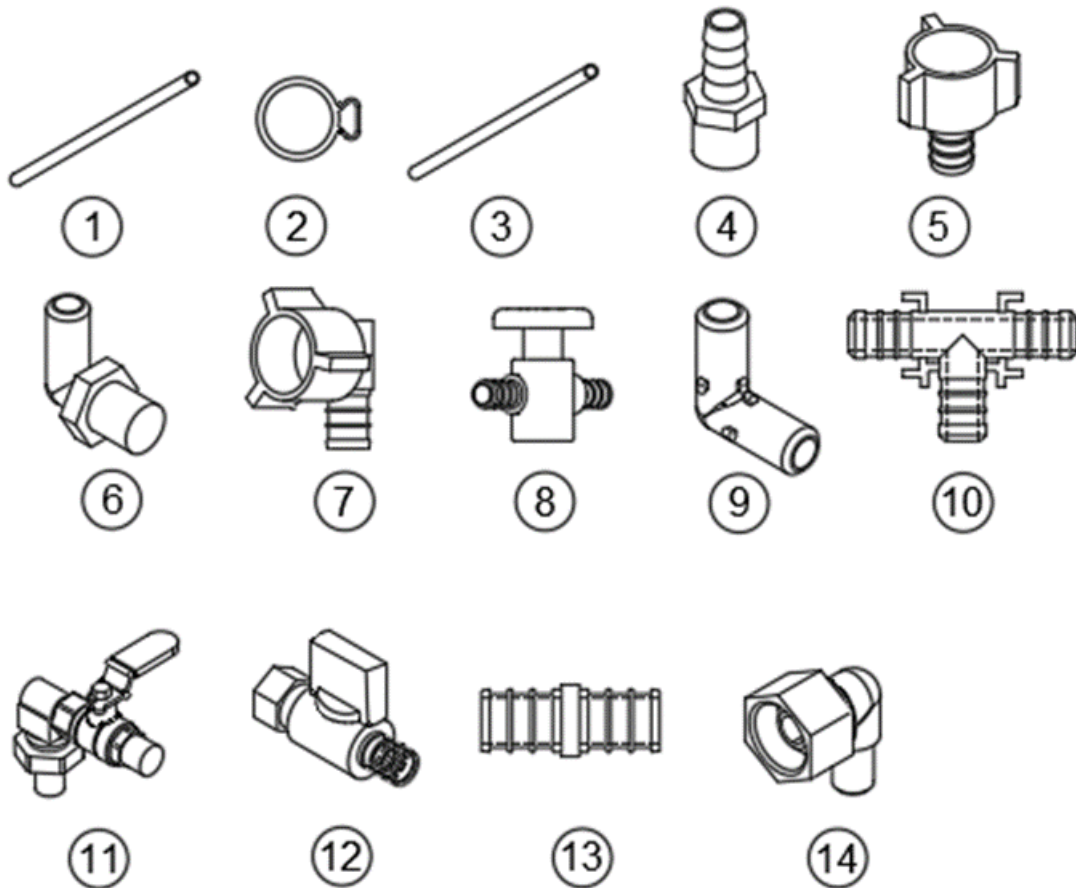

PLUMBING, FRESH WATER

Fresh Water Fittings

1. 601698-01	E-Pex tube, 1/2"
2. 601698-15	Crimp ring, 1/2" E-Pex, 1/2", Black
3. 601698-21	E-Pex tube, 1/2", Red
4. 602256-02	Coupler, 1/2" barb x 1/2" MPT
5. 602256-03	Coupler, 1/2" barb x 1/2" FPT
6. 602256-04	Elbow, 1/2" barb x 1/2" MPT
7. 602256-05	Elbow, 1/2" barb x 1/2" FPT
8. 602256-22	Valve, .5 barb x .5 straight
9. 602256-10	Elbow, 1/2" barb x 1/2" barb
10. 602256-11	Tee, 1/2" x 1/2" x 1/2"
11. 602185-01	Drain valve, 90°
12. 602137	Valve-Shut Off .5"B x.38"Comp
13. 602256-08	Coupling-Poly .5 Barb
14. 602669	Valve-Brass Elbow #26585