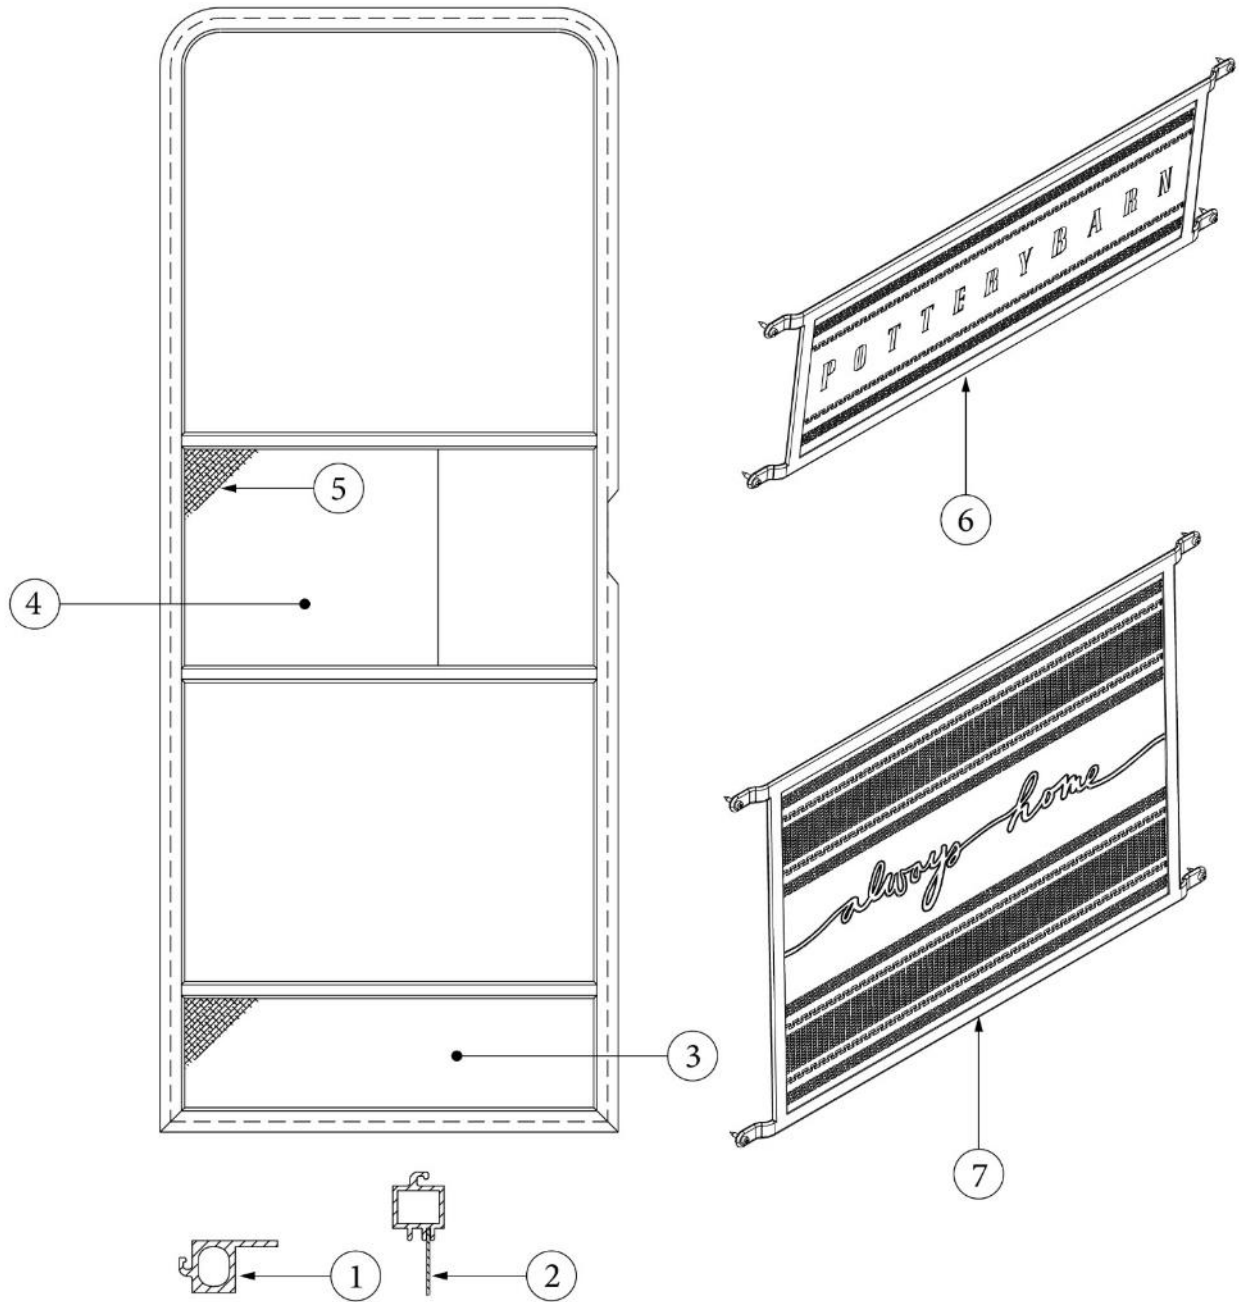

DOORS, EXTERIOR

Screen Door

Parts Listed on Next Page