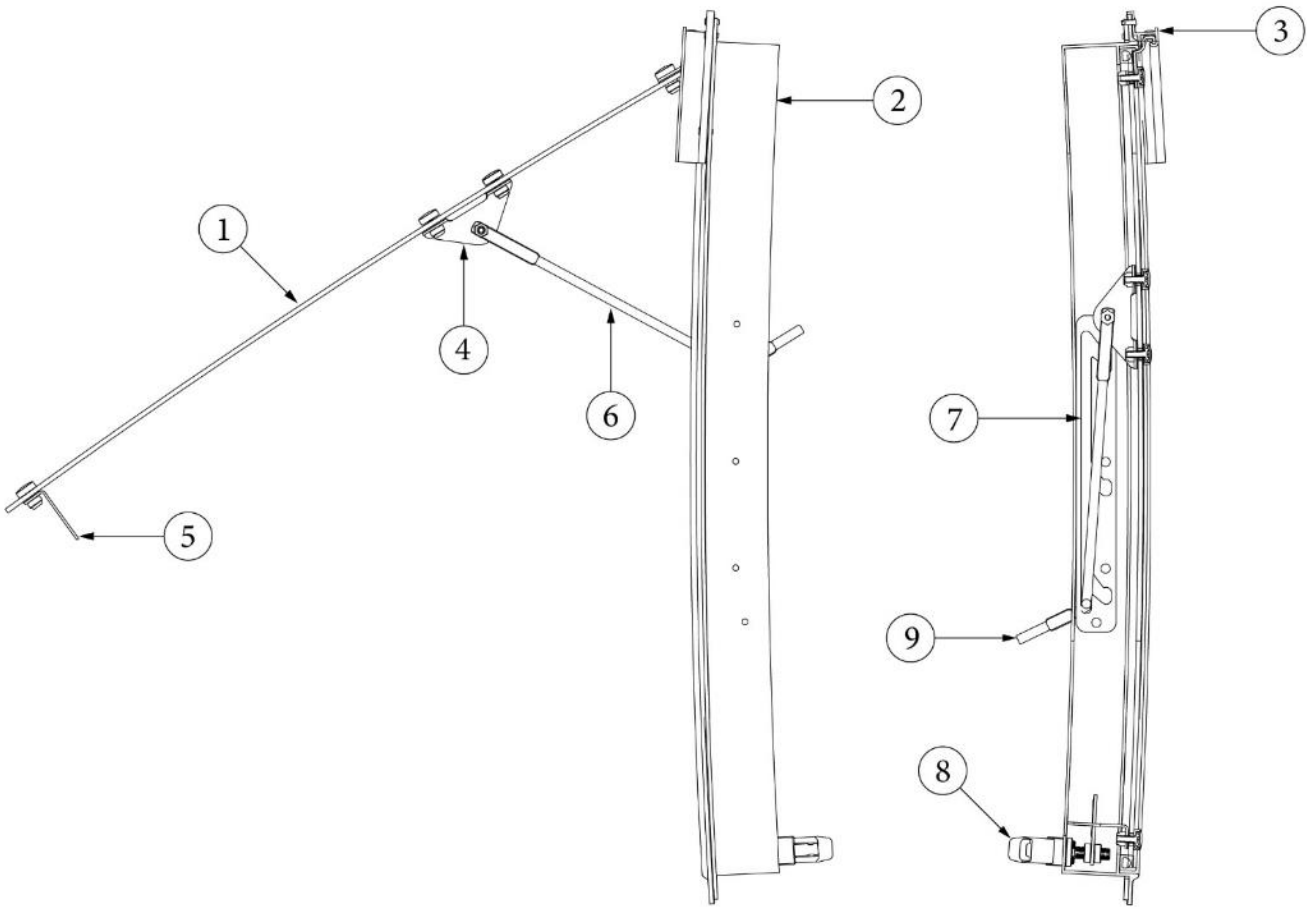

WINDOWS, SCREENS

Window Parts, Opening Windows

Parts Listed on Next Page

WINDOWS, SCREENS

Window Parts, Opening Windows

371323-01	Window, 18", Opening
371324-02	Window, 30", Opening
371380	Window, 30" tall, Opening
1. 195510-12	Glass assembly, 18" window
195510-07	Glass assembly, 30" opening window
195510-93	Glass assembly, 30" tall window
2. 371447-03	Frame assembly, 18" window
371447-02	Frame assembly, 30" window
371447-01	Frame assembly, 30" tall window
3. 371448-07	Extrusion, Window hinge eyebrow, Fixed, 18" window
371448-06	Extrusion, Window hinge eyebrow, Fixed, 30" window
371448-05	Extrusion, Window hinge eyebrow, Fixed, 30" window, Tall
4. 114478	Bracket, Window prop
5. 114479-01	Bracket, Window closer, RH
114479-02	Bracket, Window closer, LH
6. 382362	Opening arm, RH
382361	Opening arm, LH
7. 382360	Window guide, RH
382359	Window guide, LH
8. 382367-01	Latch assembly, Chrome
115780-01	Handle, Chrome
9. 380230-03	Knob, Window arm, Silver
380230-04	Knob, Window arm, Red
115776	Lock paw, Window latch
115770	Hinge stop
115778	Latch body, Zinc die cast
115779	Latch shaft
310030	Drive lock pin, 5/32 x 5/8