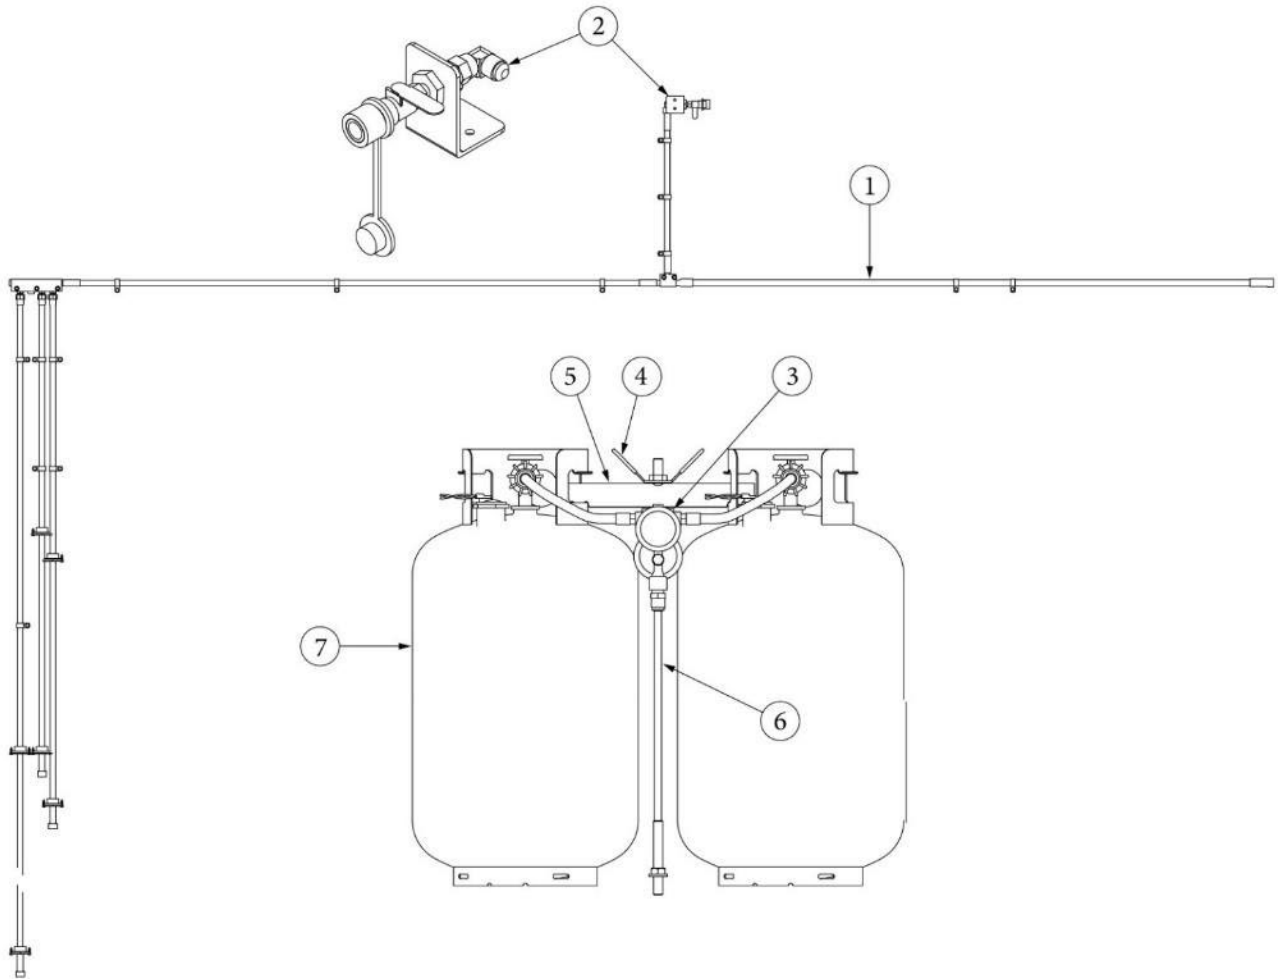

PLUMBING, LPG SYSTEM

LPG System

113653
113718-01
113718-02

Install, LP System
Install, LP Tanks/Regulator, 30lb tank
Install, LP Tanks/Regulator, 30lb tank, w/Gauge

1. 943961
2. 602465
3. 602870
4. 455841
381613
5. 455842
6. 345764
7. 601710-01
602864
382556
382500

Assy, LP flex line
Exterior propane port assembly
Regulator, LP gas, Dual 11" pigtails
Wing nut
Cover, LP wing handle, Plastisol
Hold down, LP Bottle
Threaded rod, 23.5" x 1/2-13, 4" each end
LP cylinder, 30lb
LP cylinder, 30lb, w/Gauge
LP closeout
Sealing grommet, Press fit, 1/2" pipe