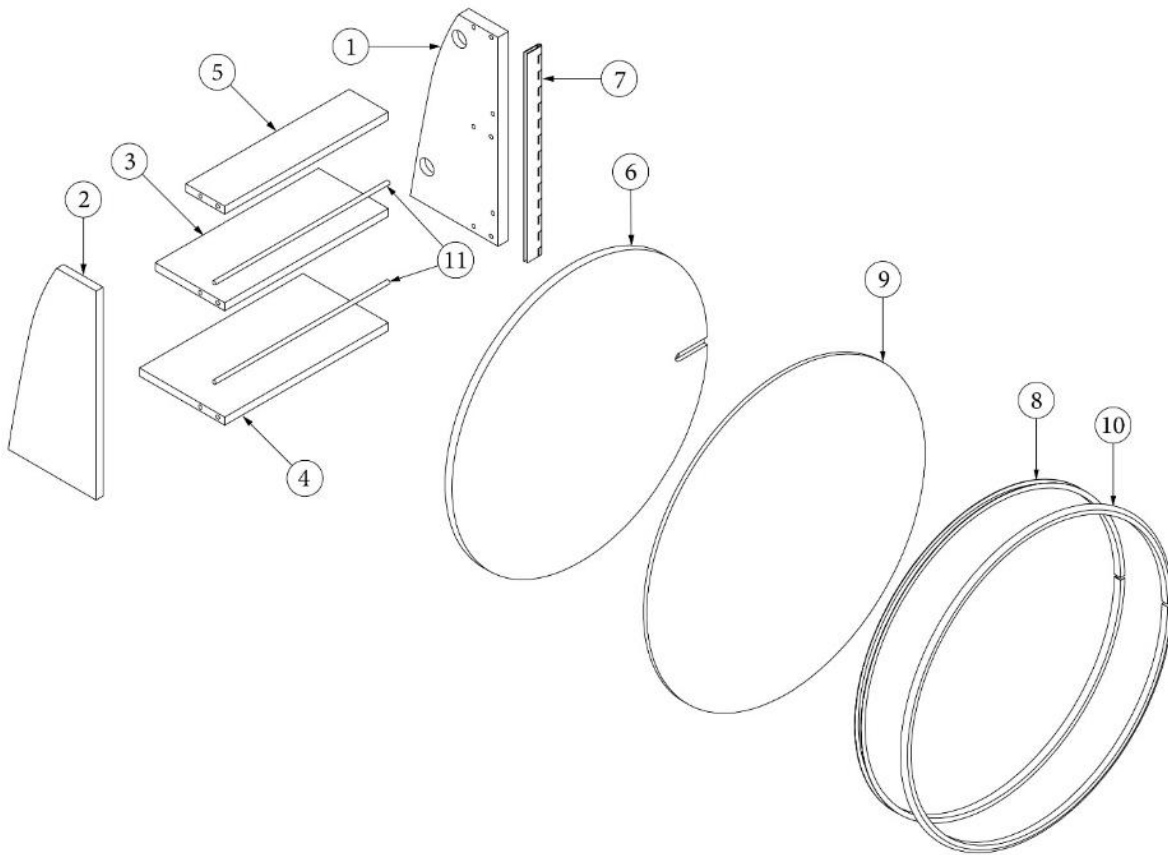

FURNITURE, LAVATORY

Medicine Cabinet

969691

Assy, Medicine Cabinet

1. 969691&000118BB	Pre laminate, 6.31 x 13"
2. 969691&000212BB	Pre laminate, 6.31 x 13"
3. 969691&000312BB	Pre laminate, .5 x 5 x 11.75"
4. 969691&000412BB	Pre laminate, .5 x 6.13 x 11.75"
5. 969691&000512BB	Pre laminate, .5 x 2.8 x 11.75"
6. 969691&000612BC	Pre laminate, .5 x 18.5 x 18.5"
7. 380203-02	Hinge, Piano, 13"
8. 512702	Track, Luna Light, 59"
9. 371482	Mirror, 20"
10. 513960	Light, Luna, 59"
11. 116372	Aluminum rod, Matte black, 12.5"
382057	Knock down, 8mm
382057-01	Cap, Knock down
381228	Grabber catch, Black, 10lb
365505-01	Edgebanding, Country oak, 5/8"
365505-02	Edgebanding, Country oak, 15/16"