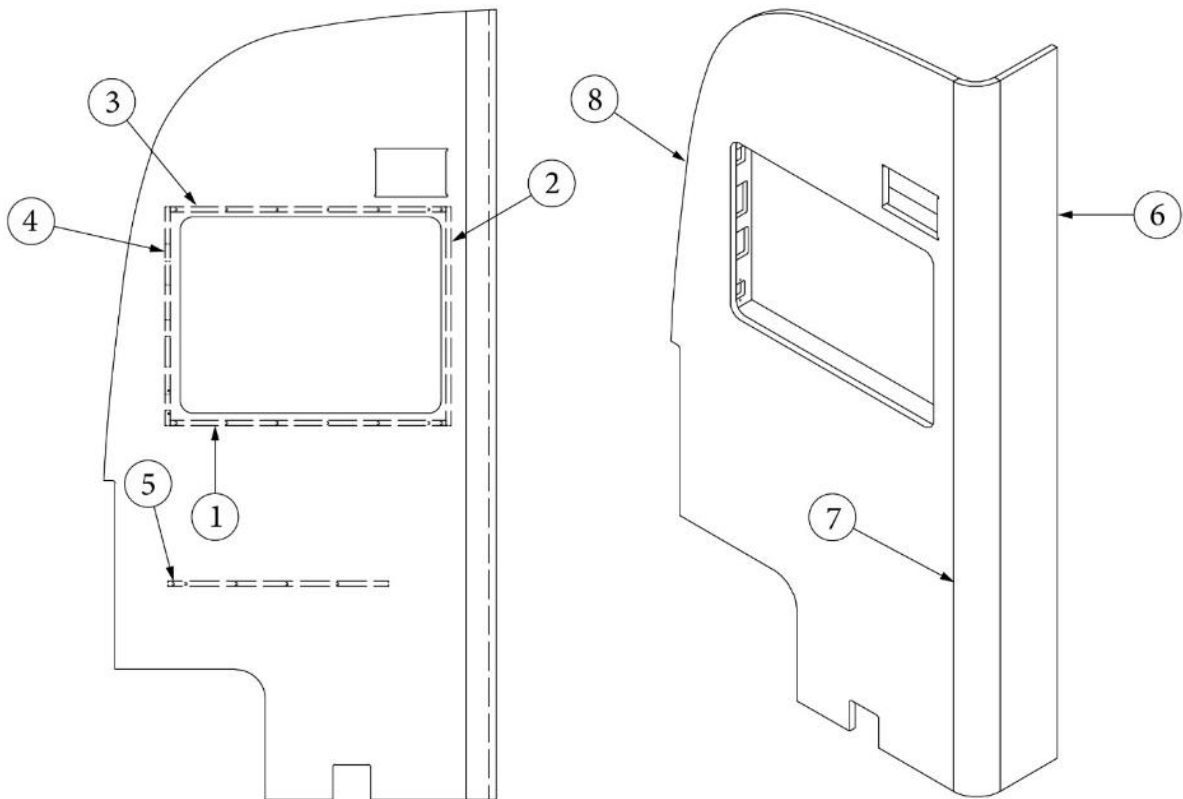

FURNITURE, LAVATORY

Latrine, Forward Wall

969660-01

Assy, Forward Latrine Wall

1. 969660&010112BC	Pre laminate, 27.5 x 3"
2. 969660&010212BC	Pre laminate, 3 x 21.75"
3. 969660&010312BC	Pre laminate, 27.5 x 3"
4. 969660&010412BC	Pre laminate, .5 x 3 x 21.75"
5. 969660&010512EE	Pre laminate, 22 x 3"
6. 969660&010718CE	Pre laminate, .75 x 7.32 x 78.63"
7. 801345	Radius, Plywood, .75 x 3 x 78.63"
8. 969660&001118CE	Pre laminate, 36.33 x 78.5"
801809	Laminate, White liner, 4' x 8'
801868-01	Laminate Backer, 4' x 8'
203440	T-molding, Black