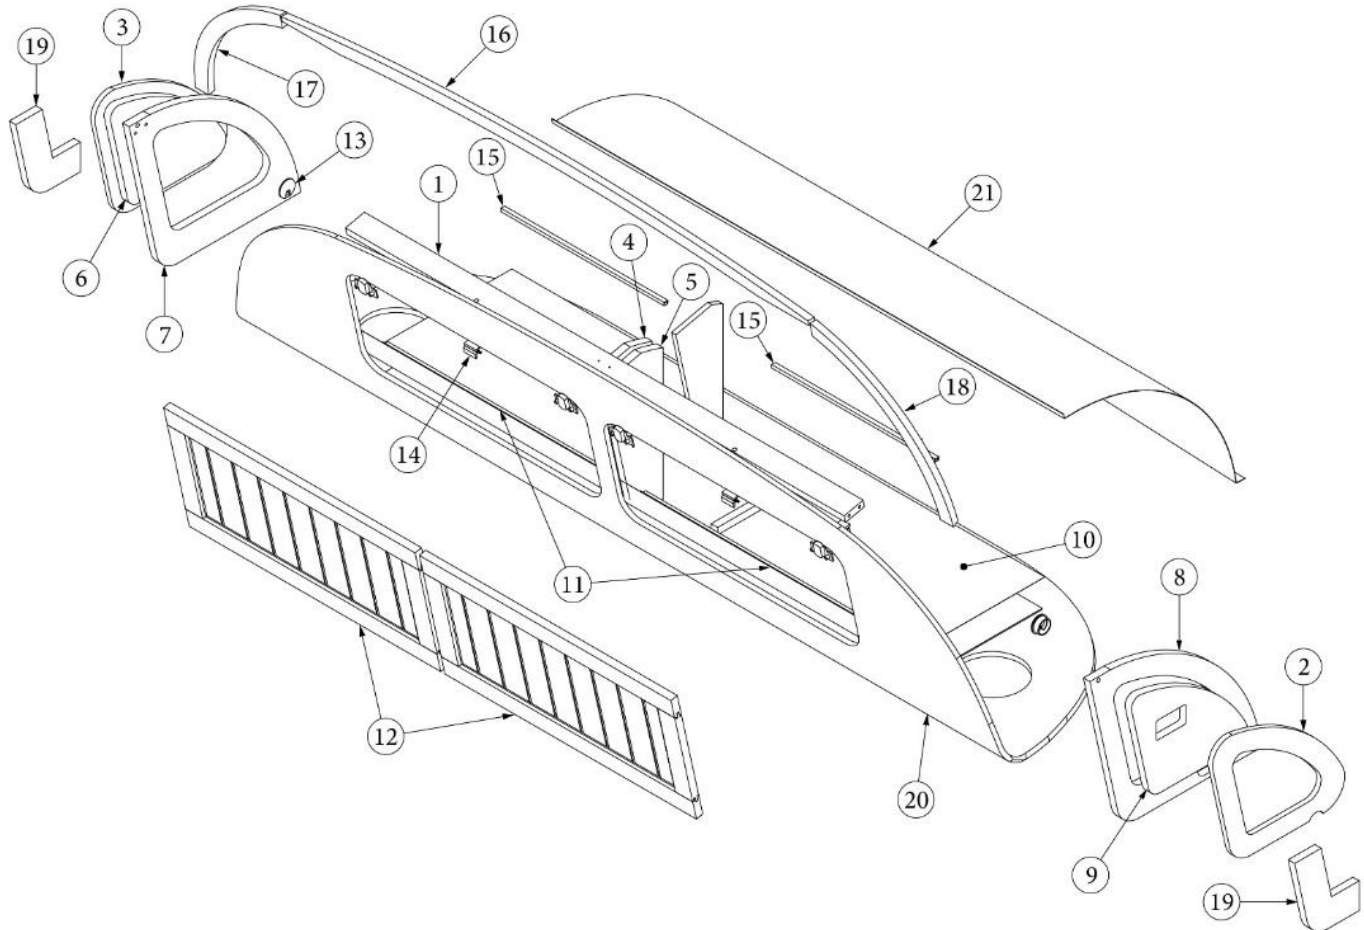

FURNITURE, LOUNGE

Roof Locker, Lounge

Parts Listed on Next Page