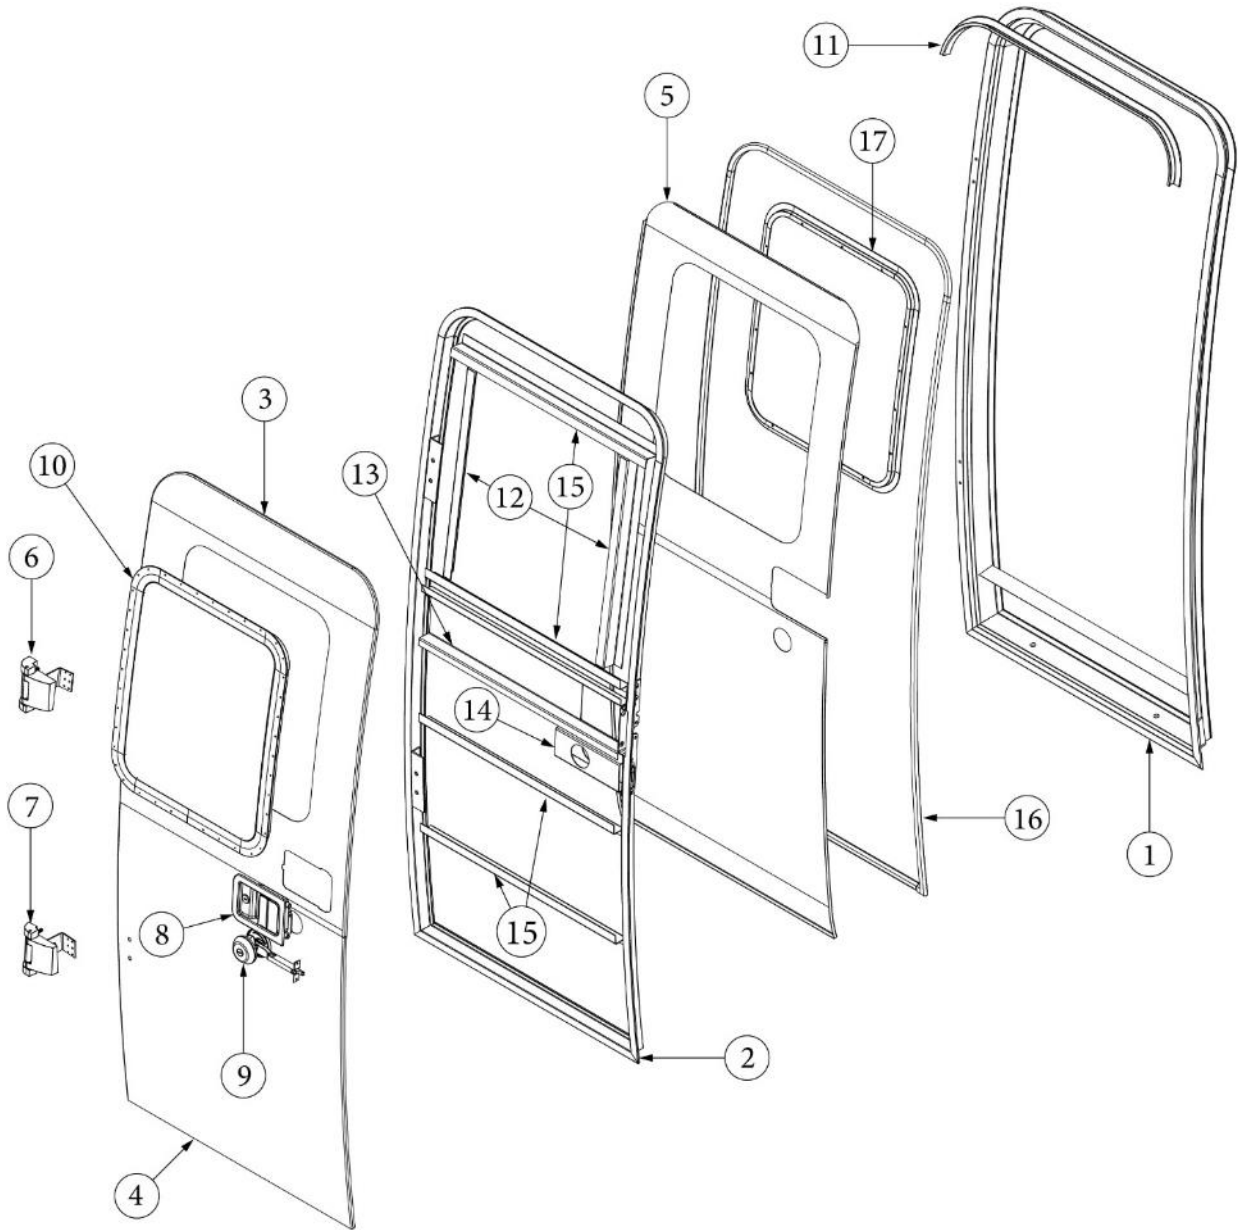

DOORS, EXTERIOR

Main Door, LH Hinge

Parts Listed on Next Page