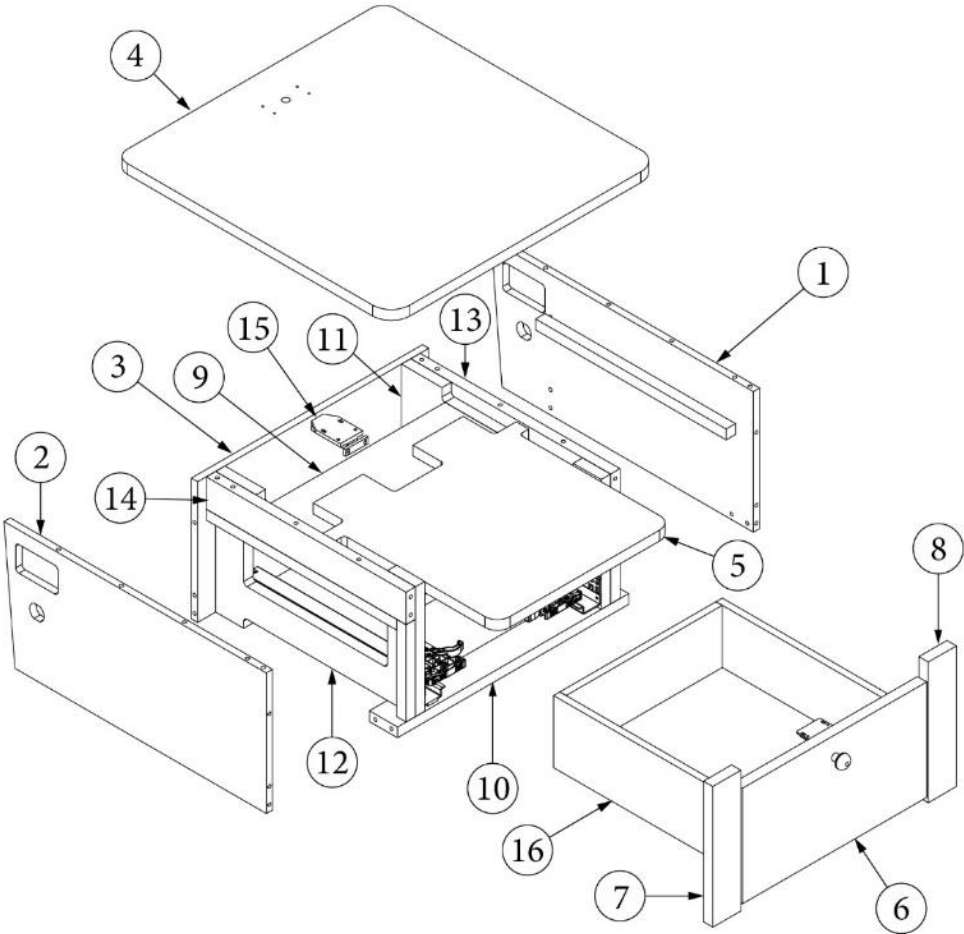

FURNITURE, BEDROOM

Nightstand, Twin

Parts Listed on Next Page