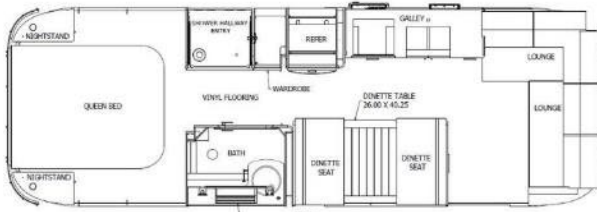

DECOR BOARDS

Decor Board, Laminate, Surface

AIRSTREAM X POTTERY BARN

28RB POTTERY BARN - QUEEN FLOOR PLAN

28RB POTTERY BARN - TWIN FLOOR PLAN

Main Laminate: 802581
(vertical grade)
Name: Countryside Oak from Decotone
PB Name: 'Light Seadrift'
Where used: Main Furniture & panels