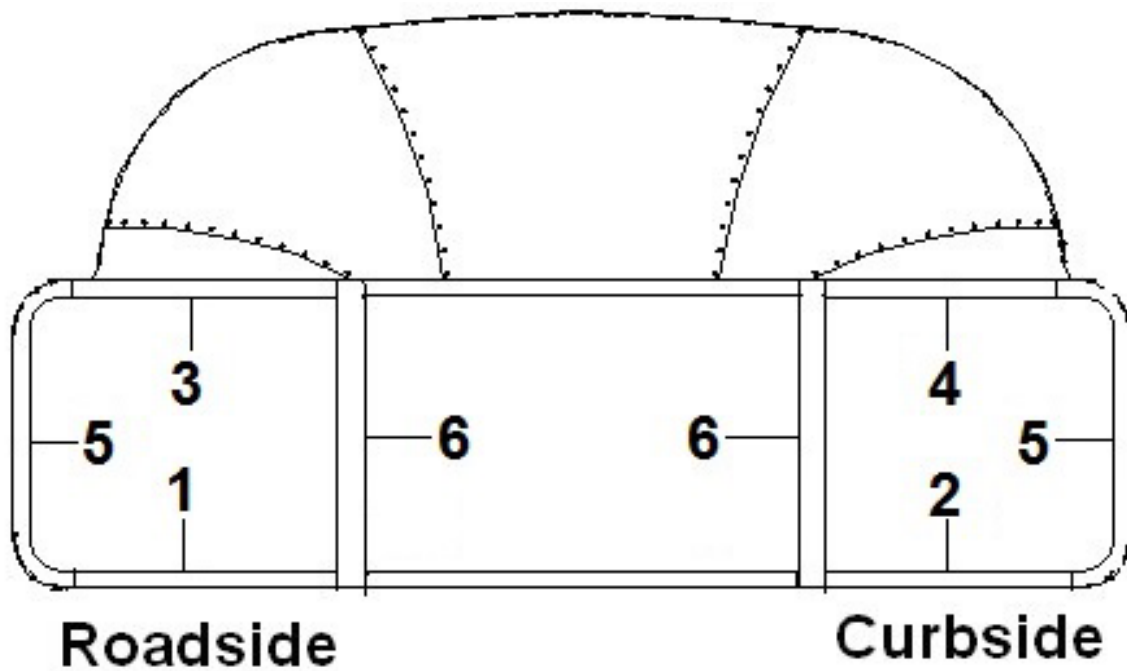

WINDOWS, SCREENS

Main Door Window Trim Ring

115208 Trim ring, Main door window

Window Trim

372269 Trim ring, Inner support, 30"
203961-03 Trim ring, Vista view, 18"
203961-04 Trim ring, Vista view, 30"
372267 Trim ring, 30" stack window, Clear

Panoramic Window Trim

1. 201579-02	Trim ring, Lower, Gray
2. 201580-02	Trim ring, Lower, Gray
3. 201581-05	Trim ring, Upper, Gray
4. 201581-06	Trim ring, Upper, Gray
5. 201578-02	End cap, Trim ring Gray
6. 110900	Trim formed, Aluminum, RH/LH