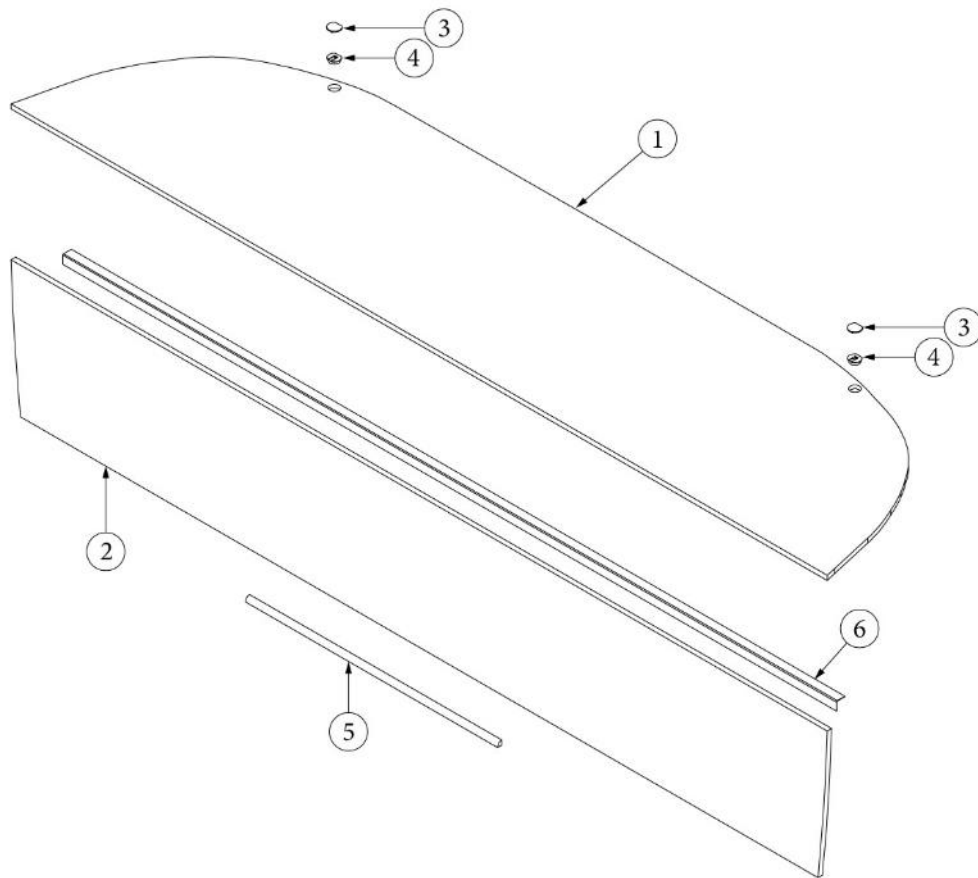

FURNITURE, BEDROOM

Rear Storage Box, Twin

969668-01

Assy, Rear Storage Box, Twin

1. 969668&000112BC
2. 969668&000212BC
3. 382057-04
4. 382057
5. 800638-1008
6. 114812
- 365505-01
- 701538

- Pre laminate, .5 x 22 x 93.88"
- Pre laminate, .5 x 15.13 x 93.88"
- Cover caps, Knockdown
- Knock down, 8mm
- Molding, 1/4" round
- Aluminum angle, 1 x 1 x 89"
- Edgebanding, 5/8"
- Carpet, Econolier, Velour black