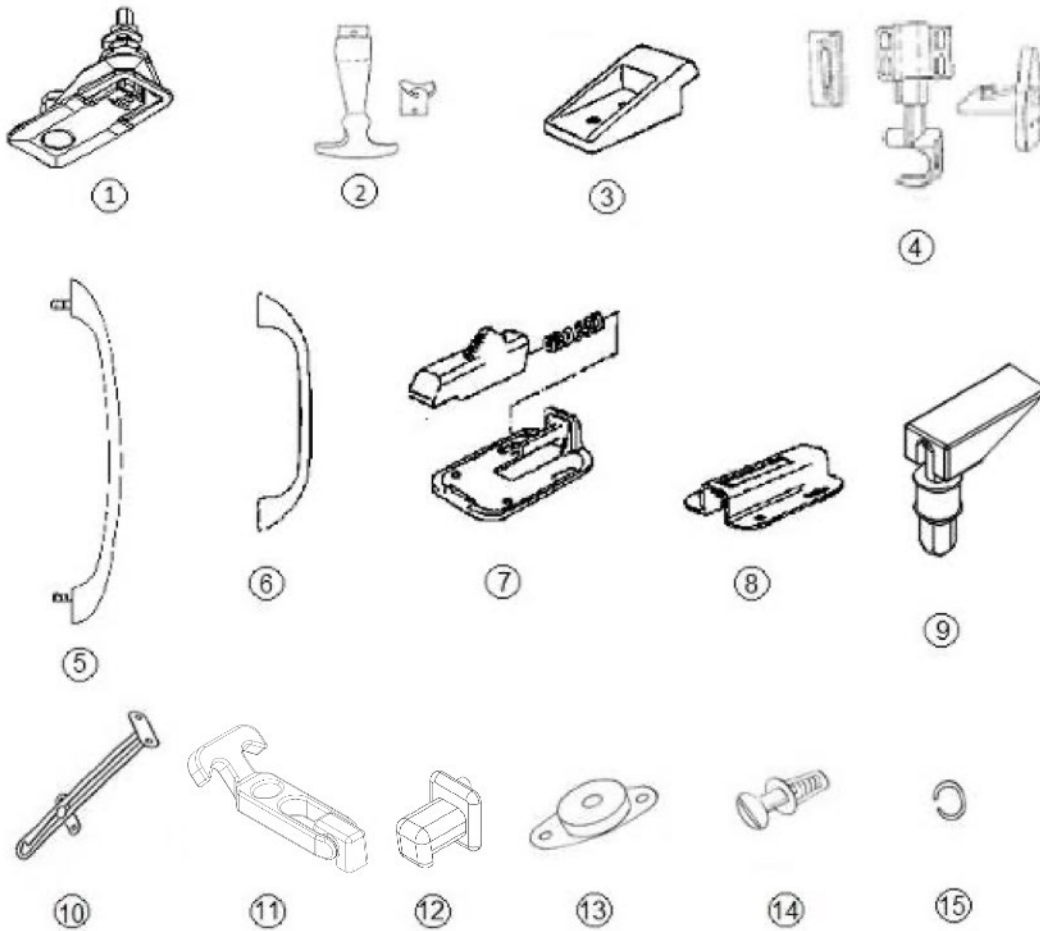

HARDWARE

Exterior Latches, Locks, and Handles

1. 382230-03	Compression latch, Locking
2. 381021-01	Rubber T-handle
3. 201056	Catch, main door hold-back
4. 381454	Latch, Screen door, Bullet
5. 101171-02	Grab handle
6. 380004	Handle, Screen door
7. 380291	Main door hold-back
8. 380290	Latch housing
9. 382456	Swell latch
10. 380024	Support arm, Bumper lid
11. 382562	Latch, Rubber
12. 382562-01	Keeper, Rubber
13. 685359	Rubber receptacle, 1/4 turn latch, Southco
14. 685358	Stud, 1/4 turn latch, Southco
15. 685362	Retaining ring, 1/4 turn stud
382783	Latch, Bath door, kit
382074	Gasket, Main door grab handle