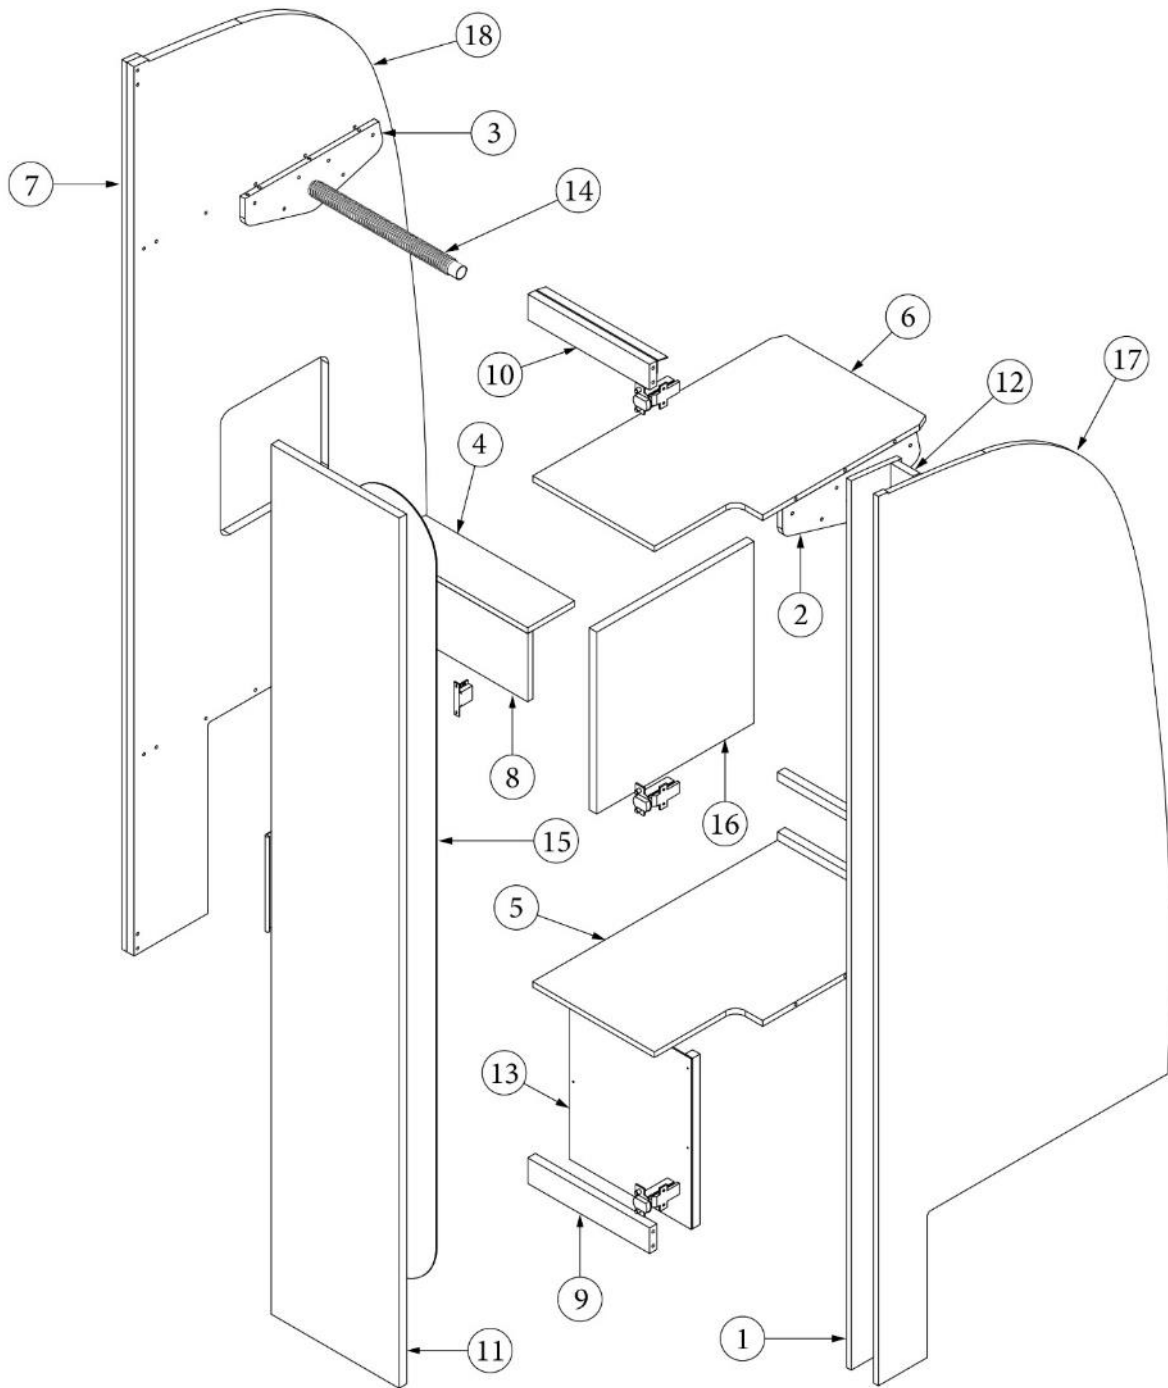

FURNITURE, LAVATORY

Wardrobe

Parts Listed on Next Page