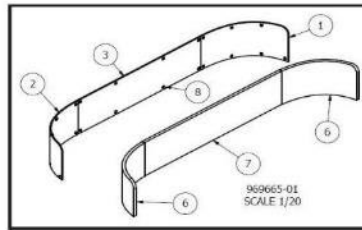

Airstream 'Essential' Canvas Bins:

998263-08 | 12W x 12D x 8HT

998263-09 | 30W x 20D x 5.5HT

SEE: 998263-TAB Pottery Barn Goody Box Kit

Fabric: 704895 Performance Boucle, Oatmeal
Where: Lounge cushion kit, lounge wrapped parts, dinette cushion kit, head-board(s) in bedroom