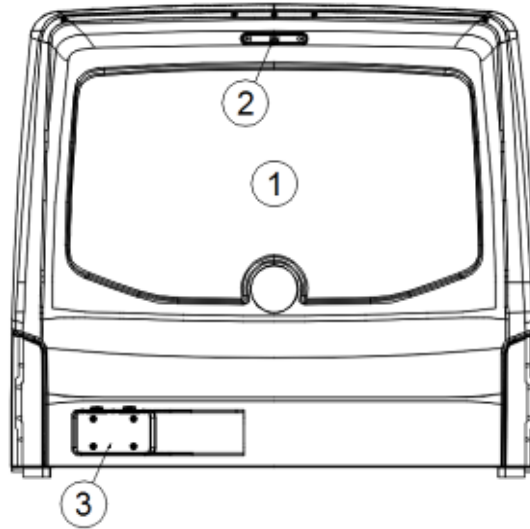

EXTERIOR SHELL

Rear Cap

921252 Rear Cap Prep

1. 203835 Rear cap
2. 514040 Camera, Third brake light
3. 455137 Bracket, License plate mounting
- 455127 Plate, License lamps
- 513034 Light, License plate
- 513886 Red sealed LED marker/clearance light
- 455193-01 Bracket, Rear Wall & Cap Support, W/Locknuts
- 455193-02 Bracket, Rear Wall & Cap Support

Hitch Cover

- 203880-9775 Hitch cover, Iridium Silver
- 350275 Thumb screw, Plastic
- 382394-02 Receptacle
- 382394-03 Stud

Rear Bumper

- 203858 Rear bumper
- 455315 Bracket, RS rear bumper
- 455316 Bracket, CS rear bumper
- 455073 Weldment, Rear bumper support
- 513577 Parking Sensing System
- 116075-01 Bumper Support