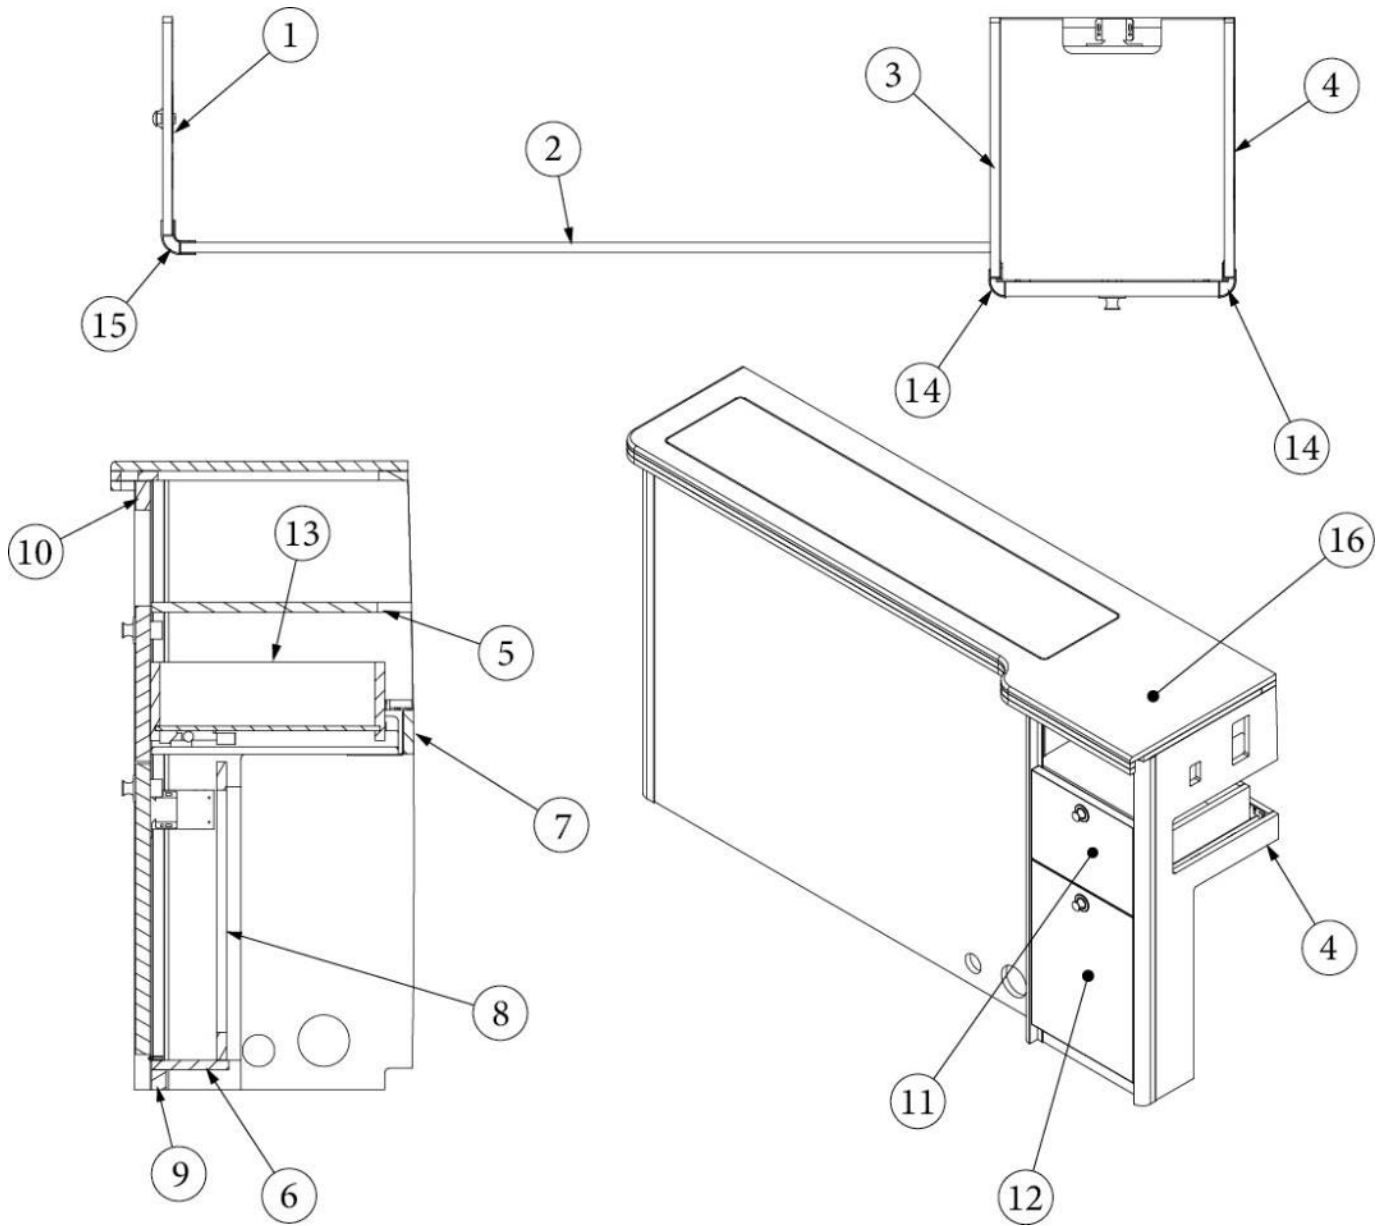

FURNITURE, LOUNGE

Entertainment Center, E1 Package Option

Parts Listed on Next Page