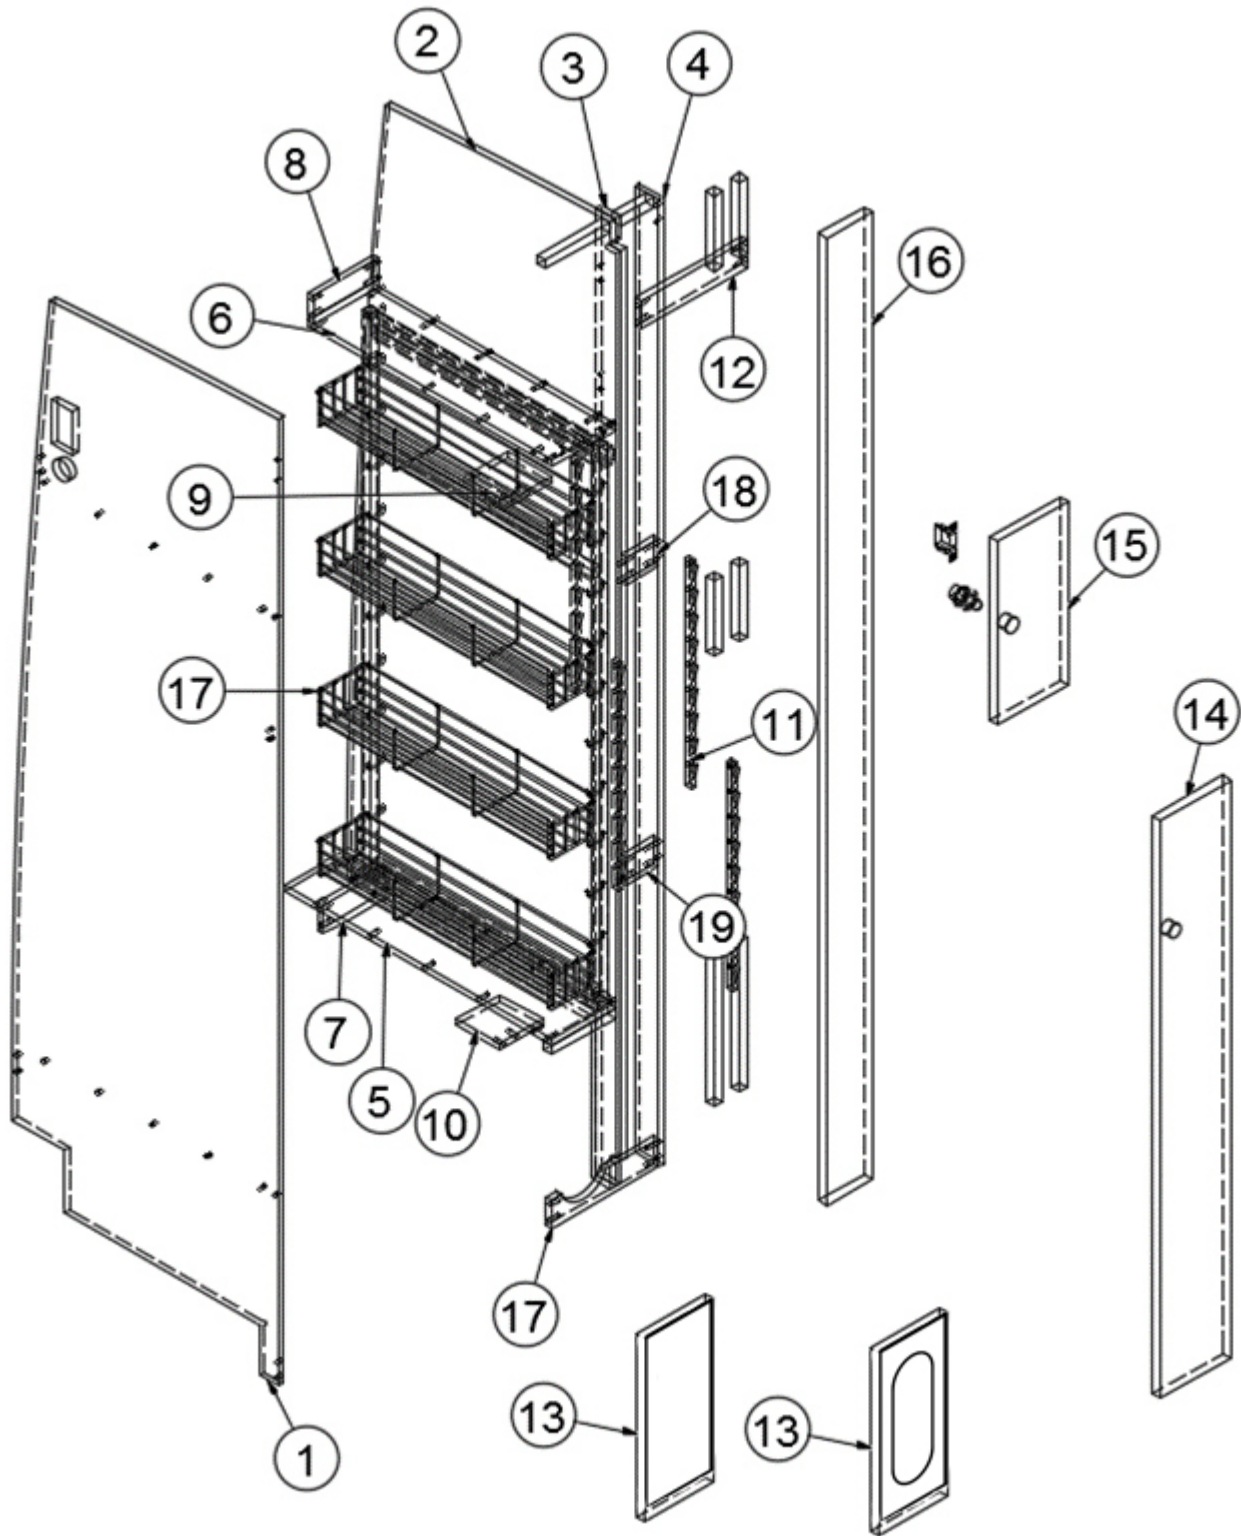

FURNITURE, GALLEY

Pantry/Wardrobe

Parts Listed on Next Page

FURNITURE, GALLEY

Pantry/Wardrobe

<p>968395 968395-02</p> <p>1. 968395&000112BB 2. 968395&000212BB 3. 968395&000312BB 4. 968395&000412BB 5. 968395&000512BB 6. 968395&000612BB 7. 968395&000712BB 8. 968395&000812BB 9. 968395&000912BB 10. 968395&001012BB 11. 381527 12. 968395&001212BB 13. 968395&001318BB 969977 14. 968395&001418BB 15. 968395&001518BB 16. 968395&001618BB 17. 968395&003112BB 18. 968395&003212BB 19. 968395&003312BB 20. 381551-01 381551-02 382449-01 381228-02 381607-15 382586 382580 381209-02 203445 386575-01 365479-01 386575-02 365479-02</p>	<p>Pantry, Tall Wardrobe Pantry, Tall Wardrobe, E1 Package Option</p> <p>Pre laminate, 24.6 x 77.37 Pre laminate, 24.24 x 77.35 Pre laminate, 2.25 x 77.35 Pre laminate, 2.25 x 77.37 Pre laminate, 24.66 x 5.88 Pre laminate, 22.44 x 5.88 Pre laminate, 2.25 x 5.88 Pre laminate, 2.25 x 5.88 Pre laminate, 4 x 4 Pre laminate, 4 x 4 Shelf strip, 18" Pre laminate, 2.25 x 9.88 Pre laminate, 6.5 x 14.75, Standard Model Assembly, Pantry Vent Cover, E1 Package Option Pre laminate, 6.5 x 46.25 Pre laminate, 6.5 x 14.68, Door Pre laminate, 4.25 x 77.37 Pre laminate, 2.25 x 9.88 Pre laminate, 2.25 x 3 Pre laminate, 2.25 x 3 Pantry pull-out Wire basket Knob, Push/pull, Chrome Catch, Grabber door, 5LB Hinge, Soft-Close, Overlay, 110° swing Knob, Push/pull, 1" Catch, Surface mount Grommet w/o cap, 1.5", Black T-molding, .5", Black Edgebanding, Field Elm, 5/8" Edgebanding - .63" Grey Cedar Edgebanding, Field Elm, 15/16" Edgebanding - .93" Grey Cedar</p>
--	--