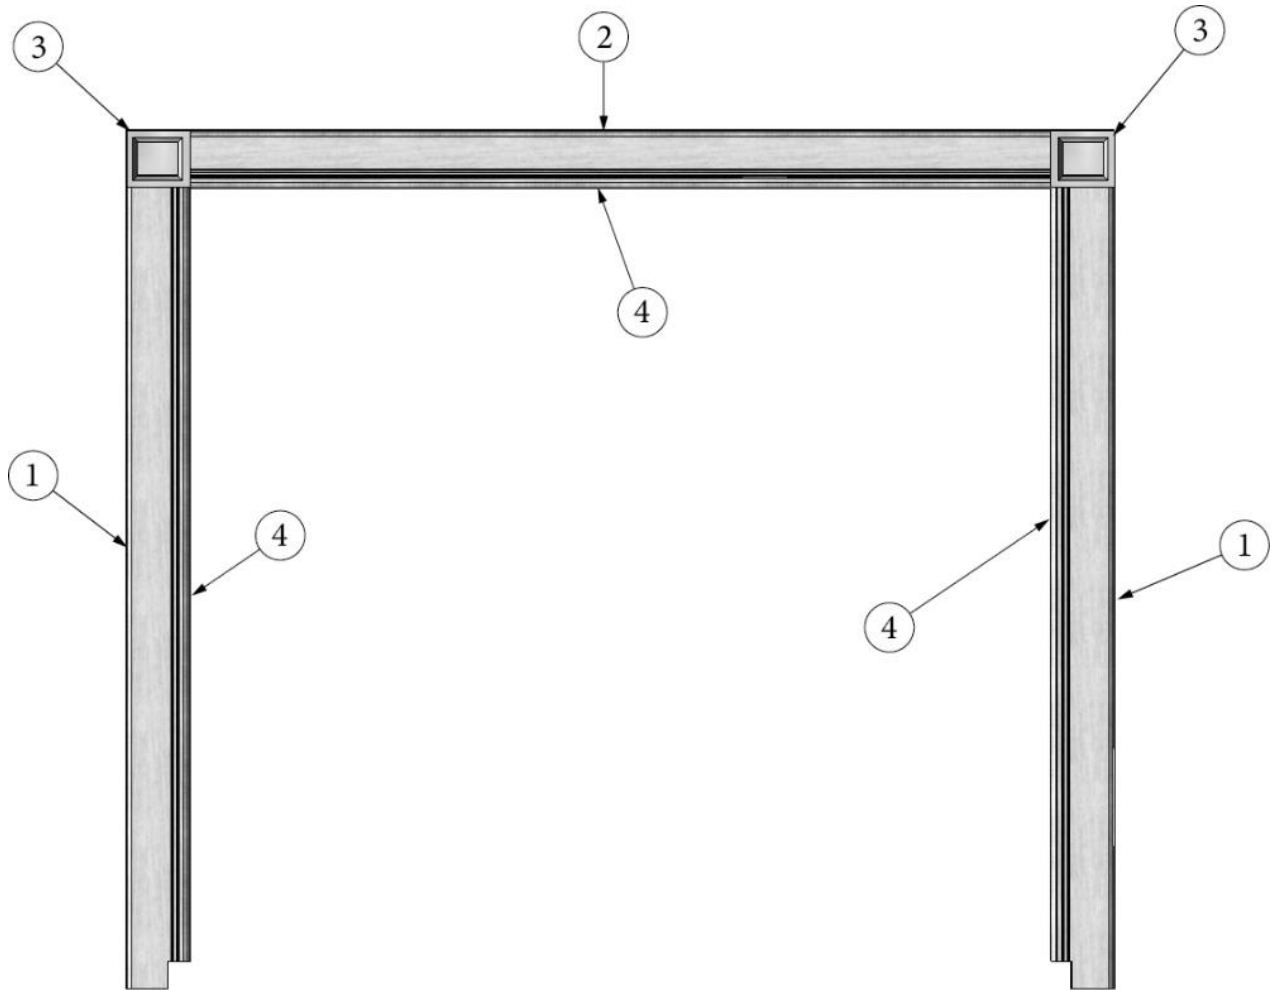

FURNITURE, LOUNGE

Facia, Hardwood, Slide-out/Murphy Bed

112407

Facia, Hardwood, Slide-out

1. 802147-1000	Fascia W/Groove, Grey Cedar, 5.5 x 80"
802147-1012	Fascia W/Groove, Field Elm, 5.5 x 80"
2. 802175-1000	Fascia W/Groove, Grey Cedar, 5 x 80"
802175-1012	Fascia W/Groove, Field Elm, 5 x 80"
3. 802724-1000	Corner Block, Grey Cedar
802724-1012	Corner Block, Field Elm
4. 800571-1000	Molding, Flat, Grey Cedar, .52"
800571-1012	Molding, Flat, Field Elm, .52"
116468	Fascia Trim Top, Galvanized steel
116469	Fascia Trim Side, Galvanized steel
320035	Screw, #8 x 1/2 Phillips, Type A
360422	Tape, 3M, 2.5" x 36 yard