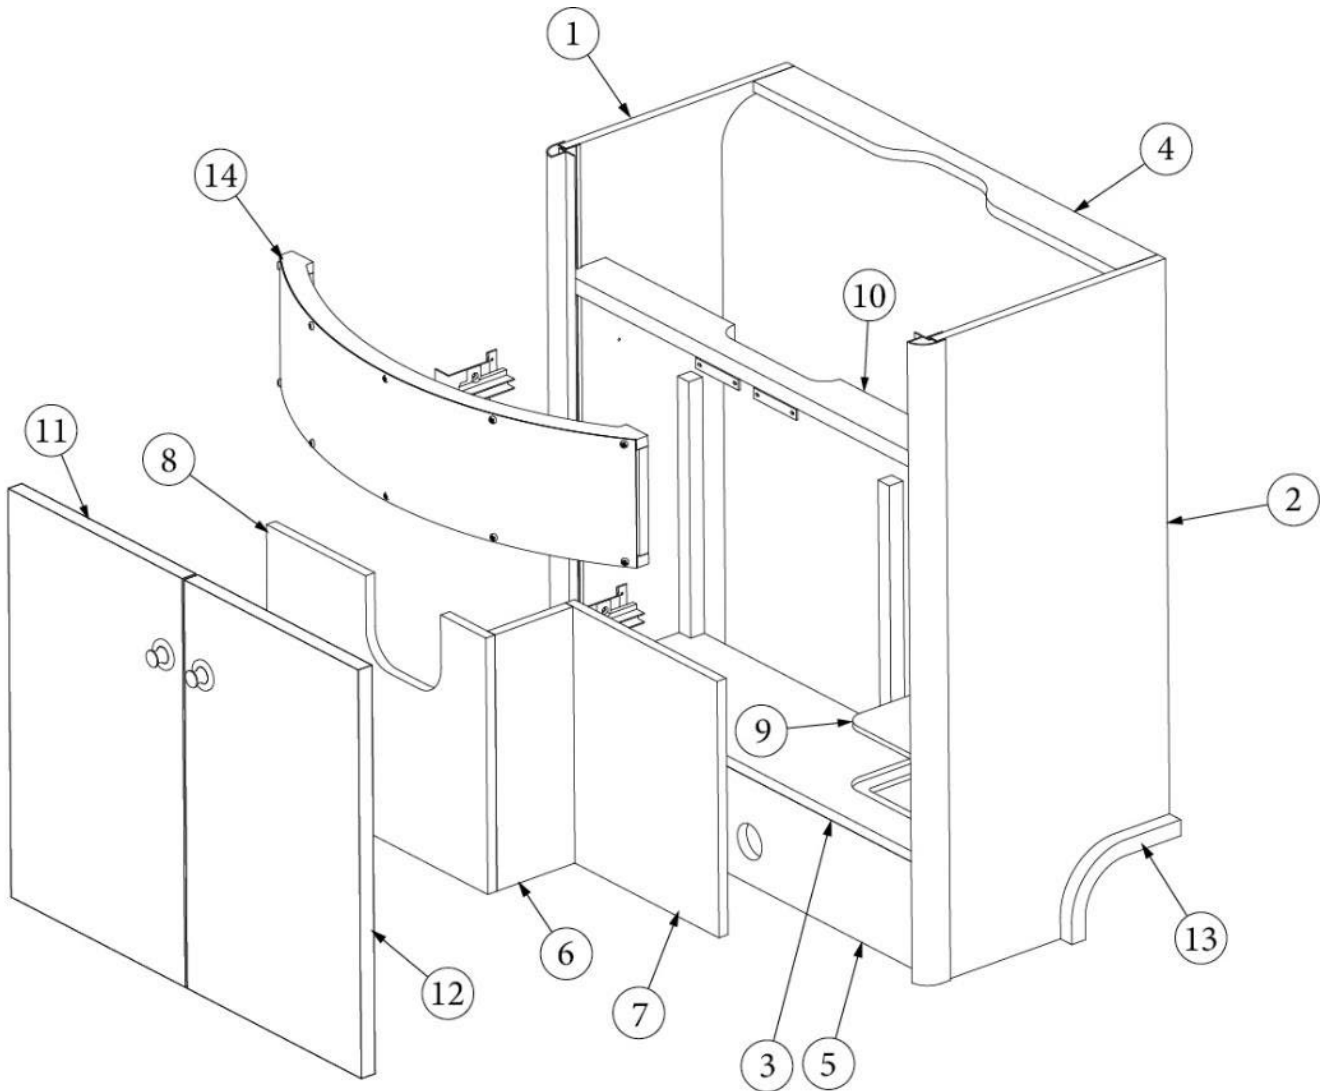

FURNITURE, LAVATORY

Lavatory Cabinet

Parts Listed on Next Page