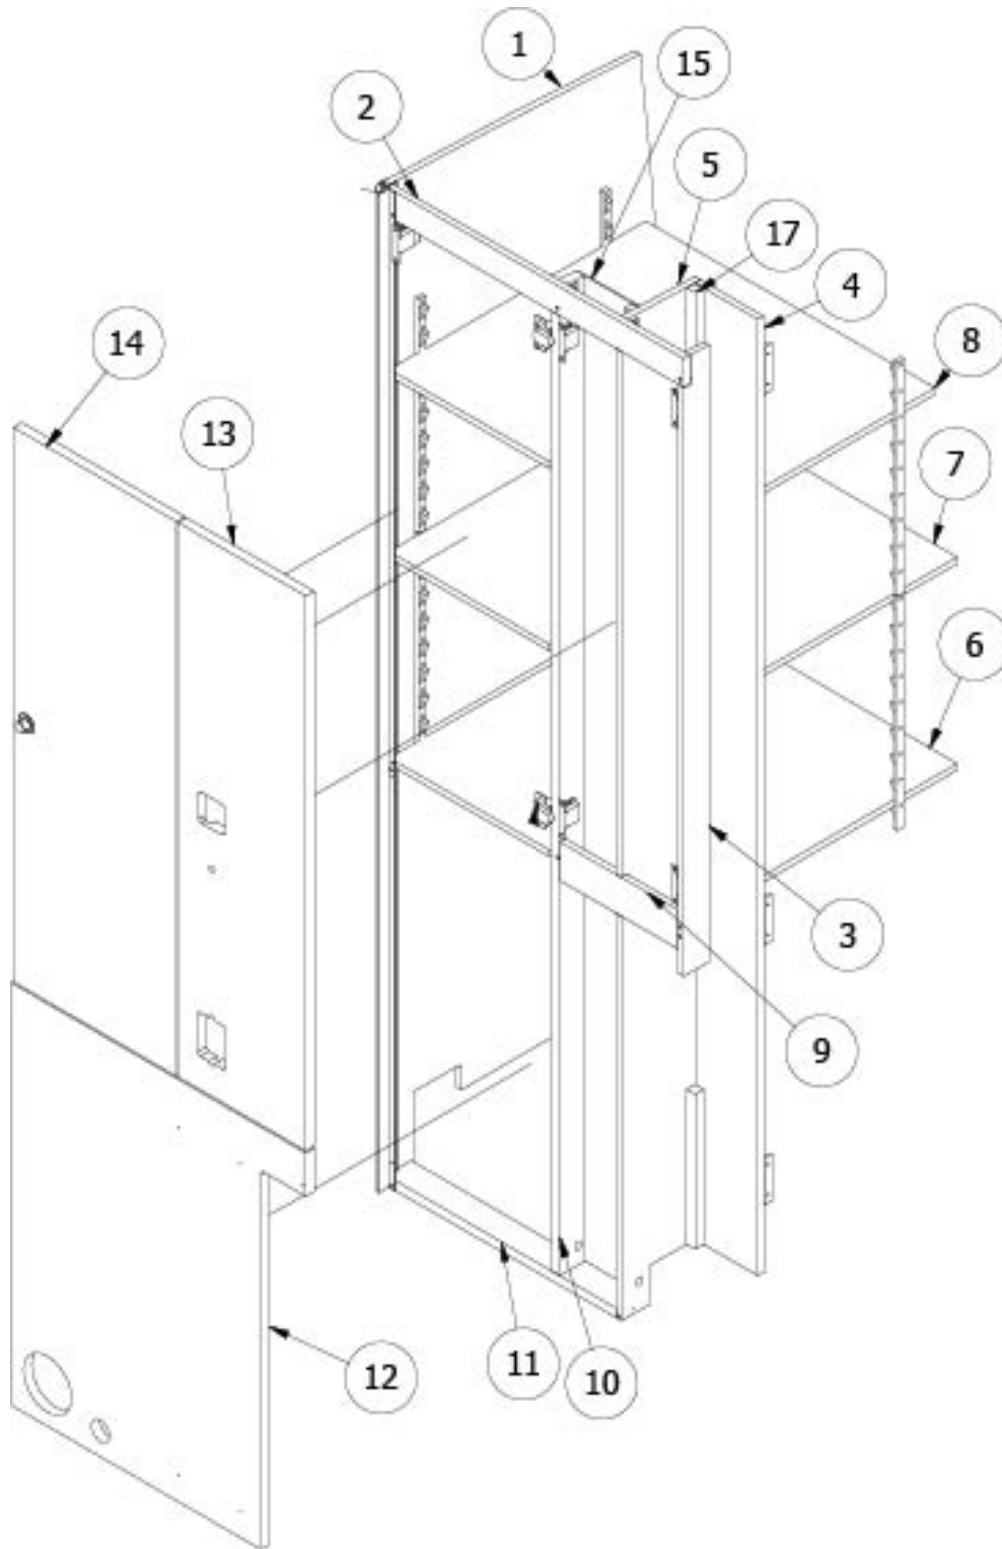

FURNITURE, LAVATORY

Wardrobe, CS Aft

Parts Listed on Next Page