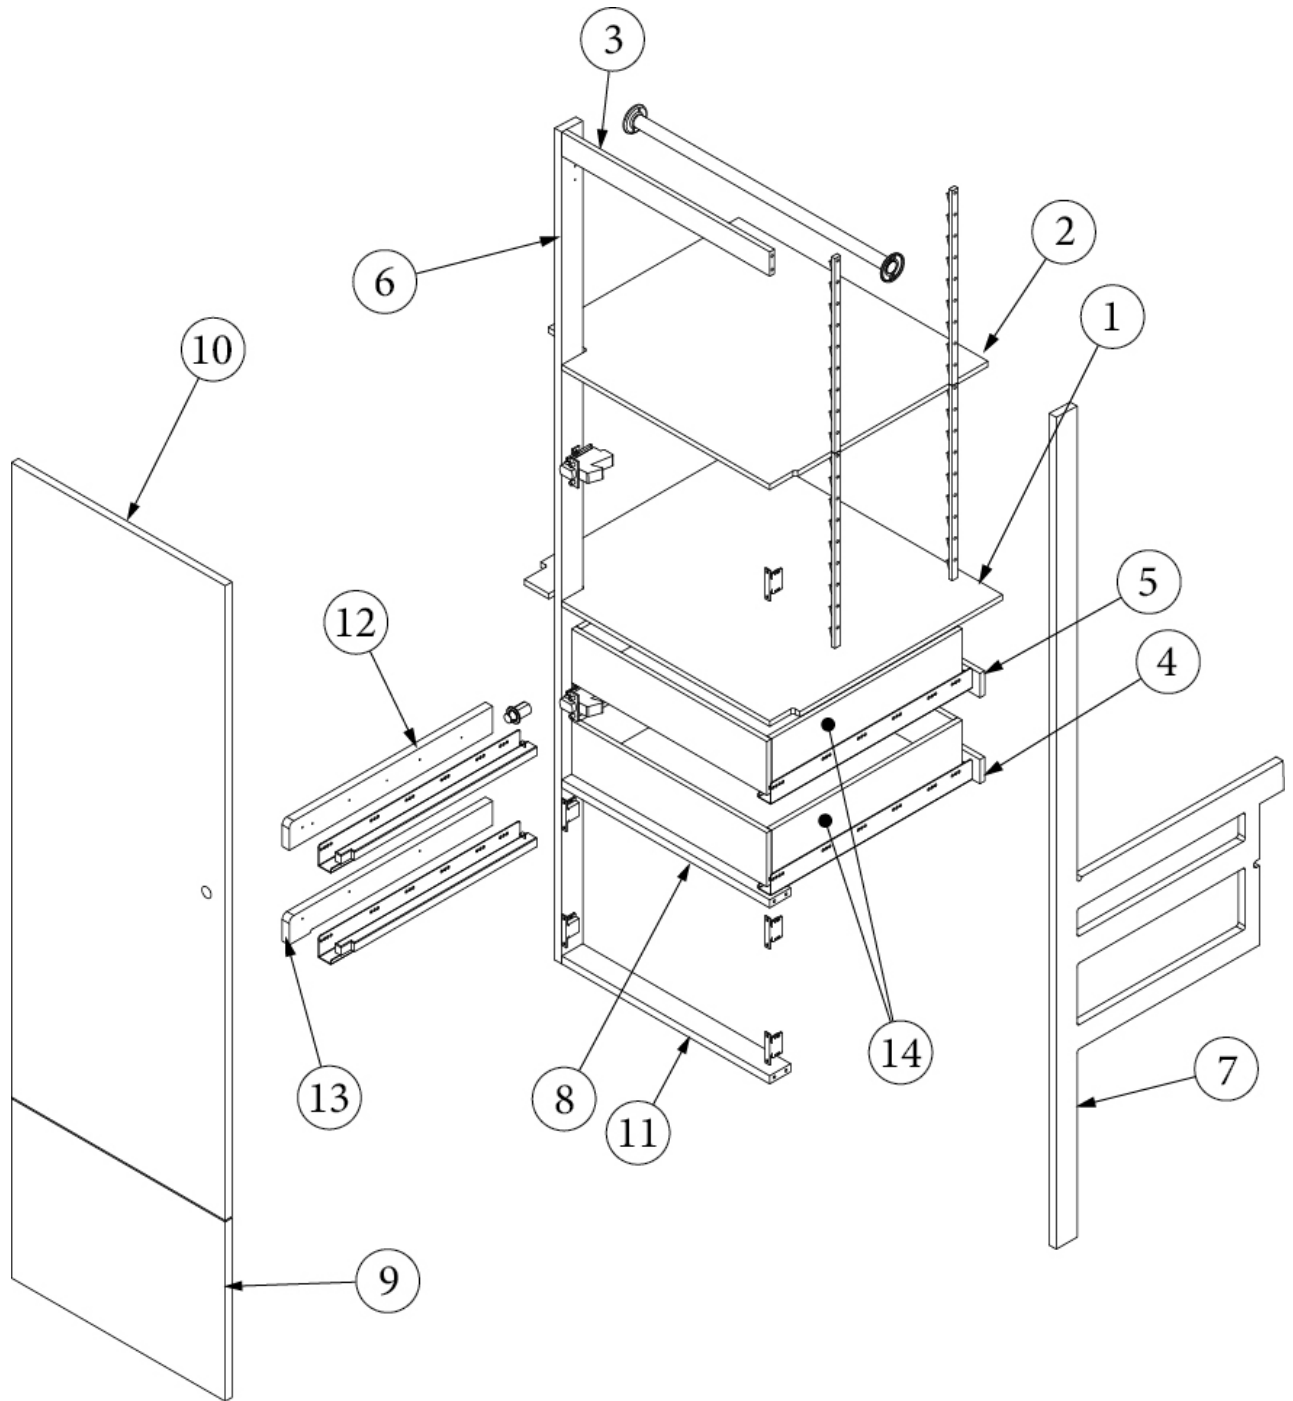

FURNITURE, LAVATORY

Wardrobe, CS with Drawers, E1 Package Option

Parts Listed on Next Page