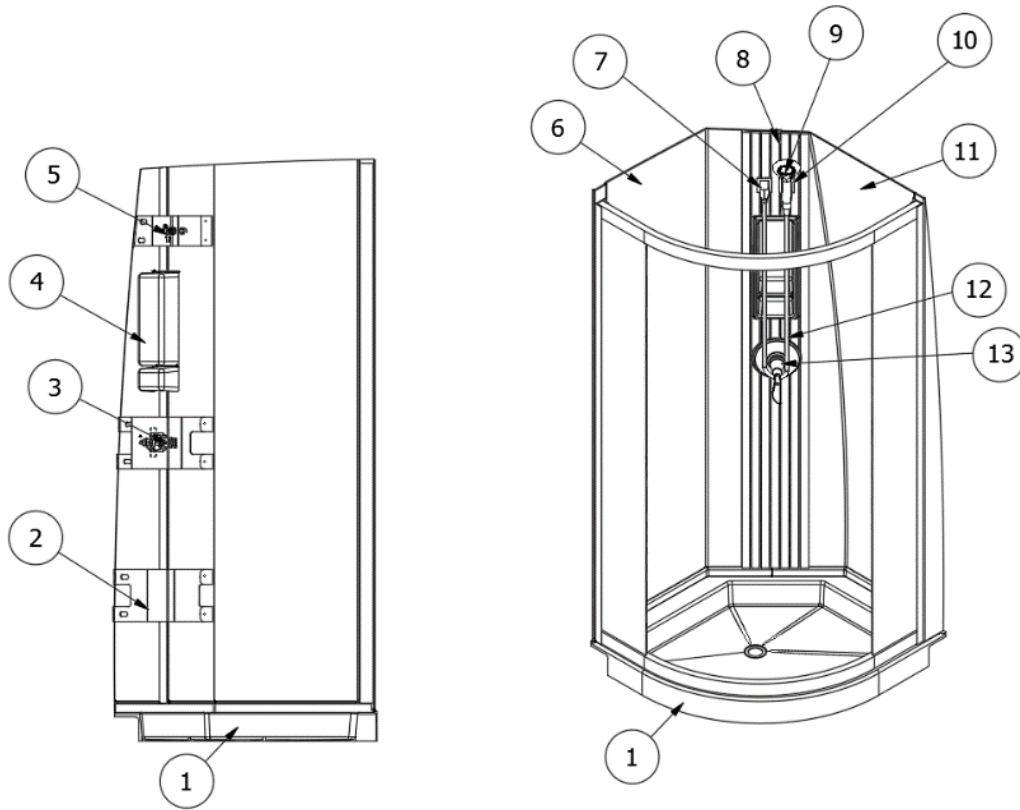

FURNITURE, LAVATORY

Shower Module

112730

Fiberglass Corner Shower

1.	203943	Shower Pan, Fiberglass Curved
2.	455482	Bracket, Lower Shower Wall Mounting
3.	455483	Bracket, Shower Valve Mounting
4.	203987	Caddy, Shower inset Shelf
5.	455619	Bracket, Shower head mounting
6.	204007-01	LH Shower Wall
7.	602404	Elbow, Wall Mount Supply
8.	802127	Trim Pre laminate, 8" x 73 3/16" Shower Trim
9.	602402	Hand shower W/Eco Boost
10.	602588	Bracket Adjustable Wall Mount
11.	204007-02	RH Shower Wall
12.	602403	Hose, 60" Ribbon Nickel
13.	602400	Valve Trim Kit
	968935	RS Shower Door Mount
	802382	Shower Wall Filler Strip
	602616	Curved Glass Shower Door