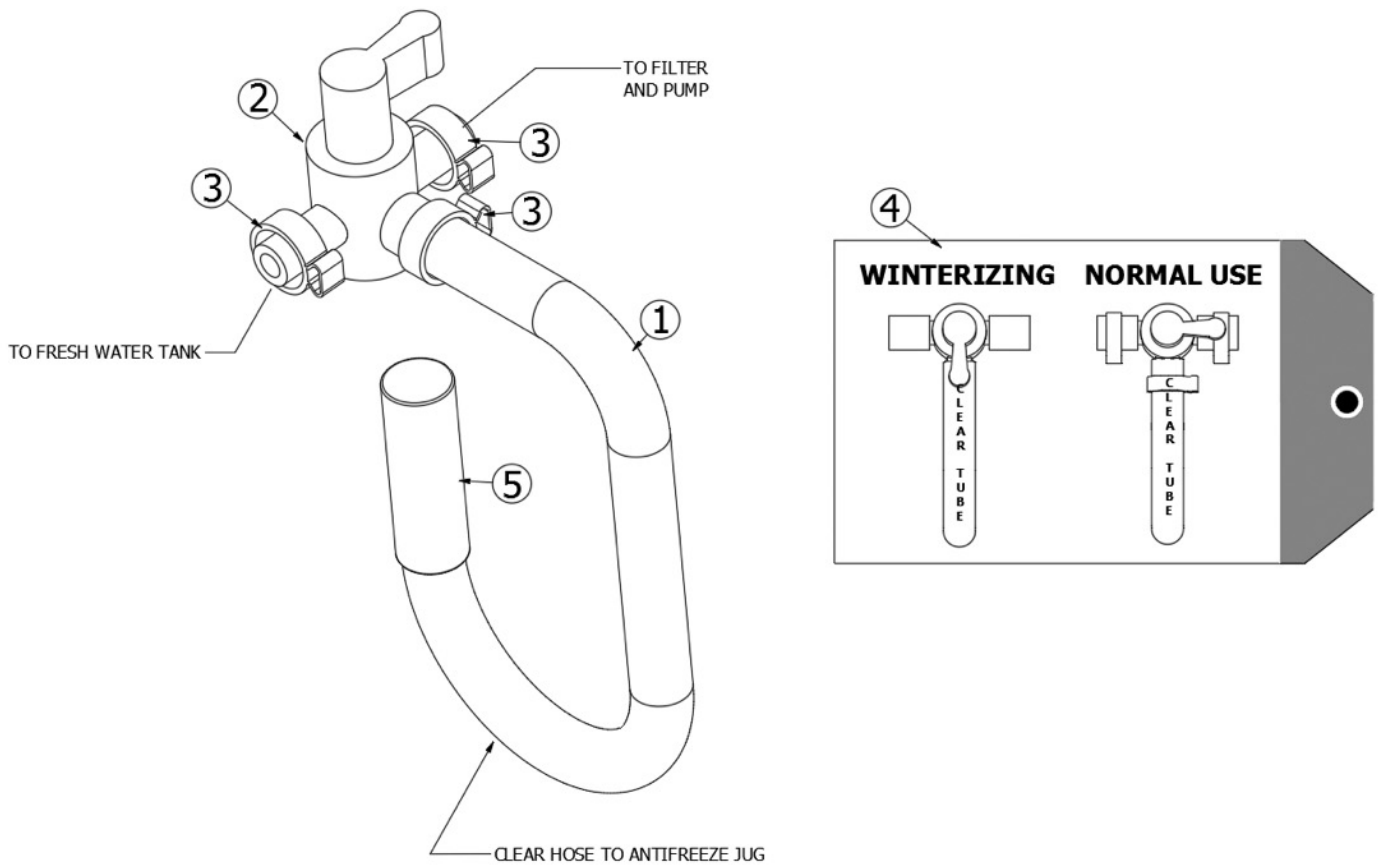

PLUMBING, FRESH WATER

Winterization Kit

112814

Winterization Kit Installation

1. 601240-01
2. 602711
3. 601698-15
4. 365453
5. 602801

Tubing 1/2 I.D. x 3/32 Wall Thick
Valve-3 Way Bypass .5" PEX #32788
1/2 CRIMP RING #14785
Tag, Instruction, Winterization Kit
Cap, 5/8" ID, Winterization Kit