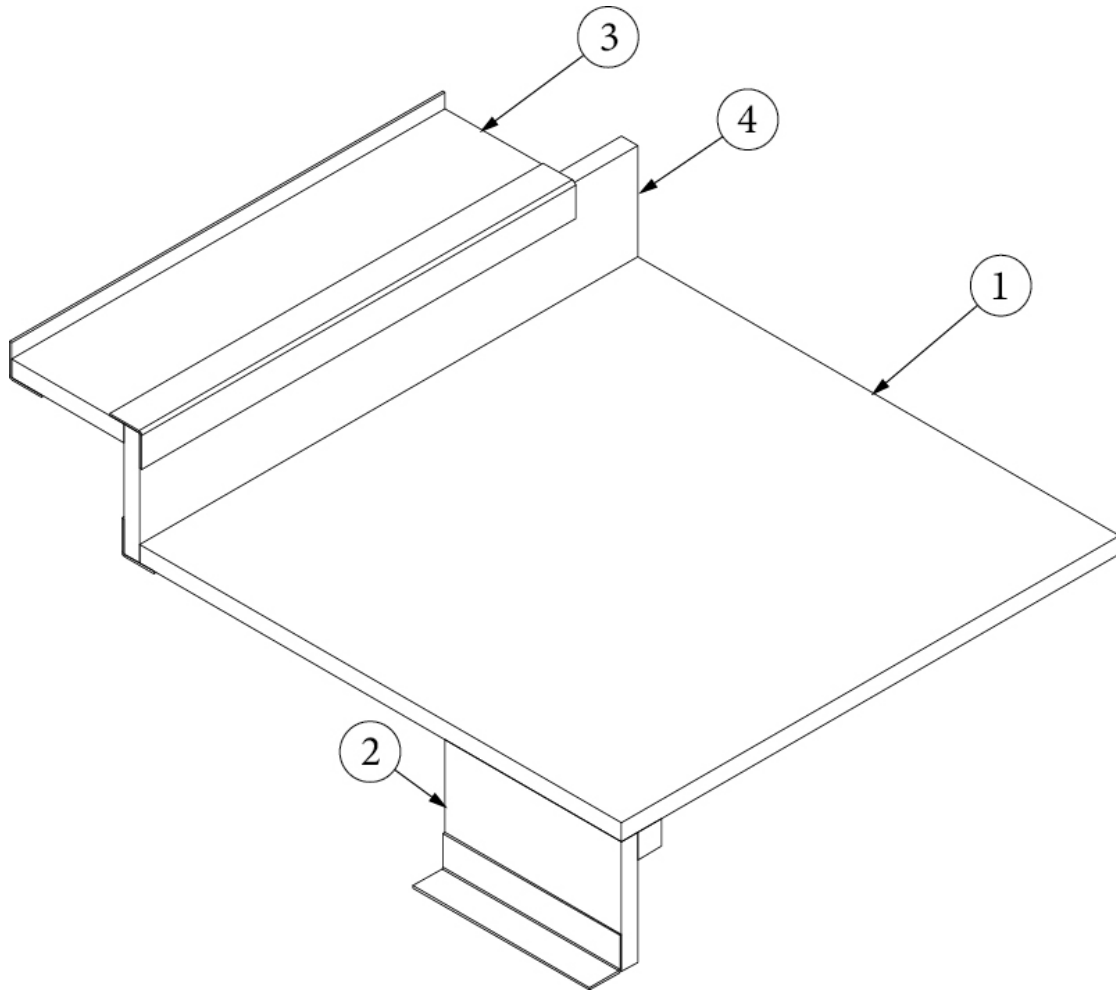

FURNITURE, GALLEY

Stand, Hydronic Heater, E1 Package Option

969801

1. 969801&000112BB	Pre laminate, 15 X 15.5"
2. 969801&000212BB	Pre laminate, 3.5 X 5.5"
3. 969801&000412BB	Pre laminate, 2.5 X 15.5"
4. 969801&000312BB	Pre laminate, 3.5 X 15.5"
114812	Aluminum Angle, 1 X 1 X 12"
101115	Sheet-Alum .060 X 48 X 120"