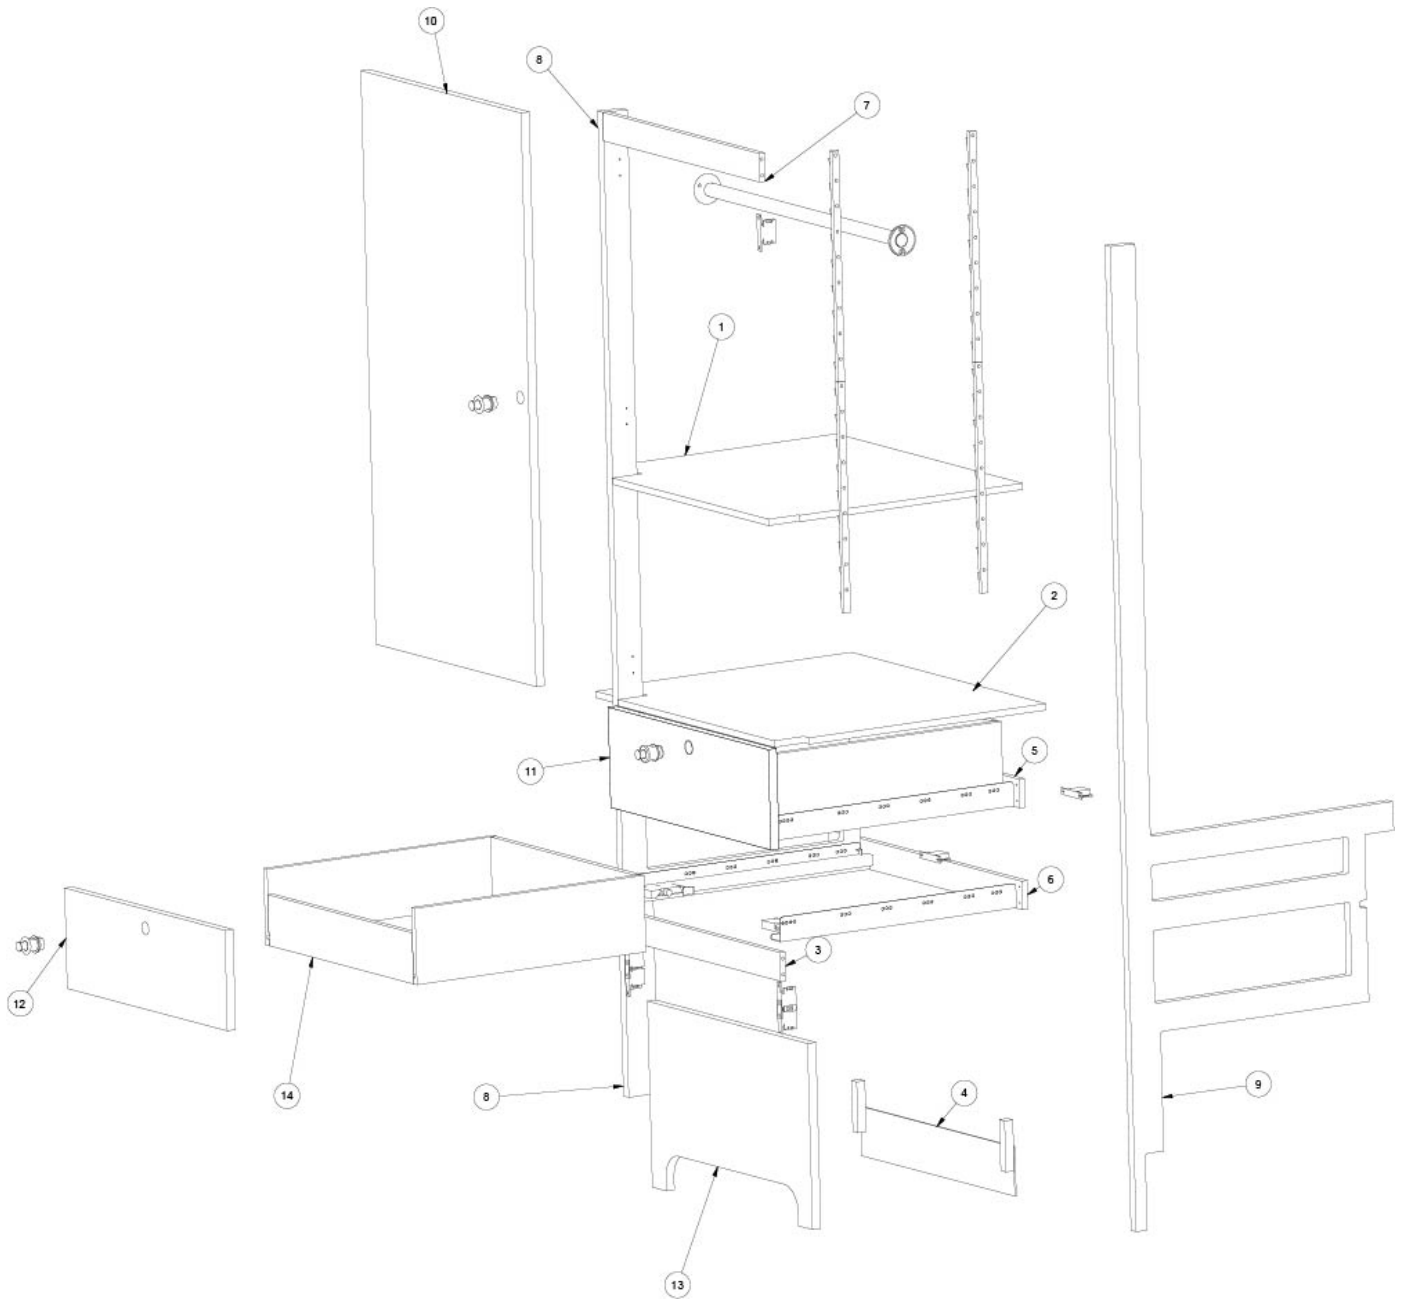

FURNITURE, LAVATORY

Wardrobe, CS with Drawers

Parts Listed on Next Page