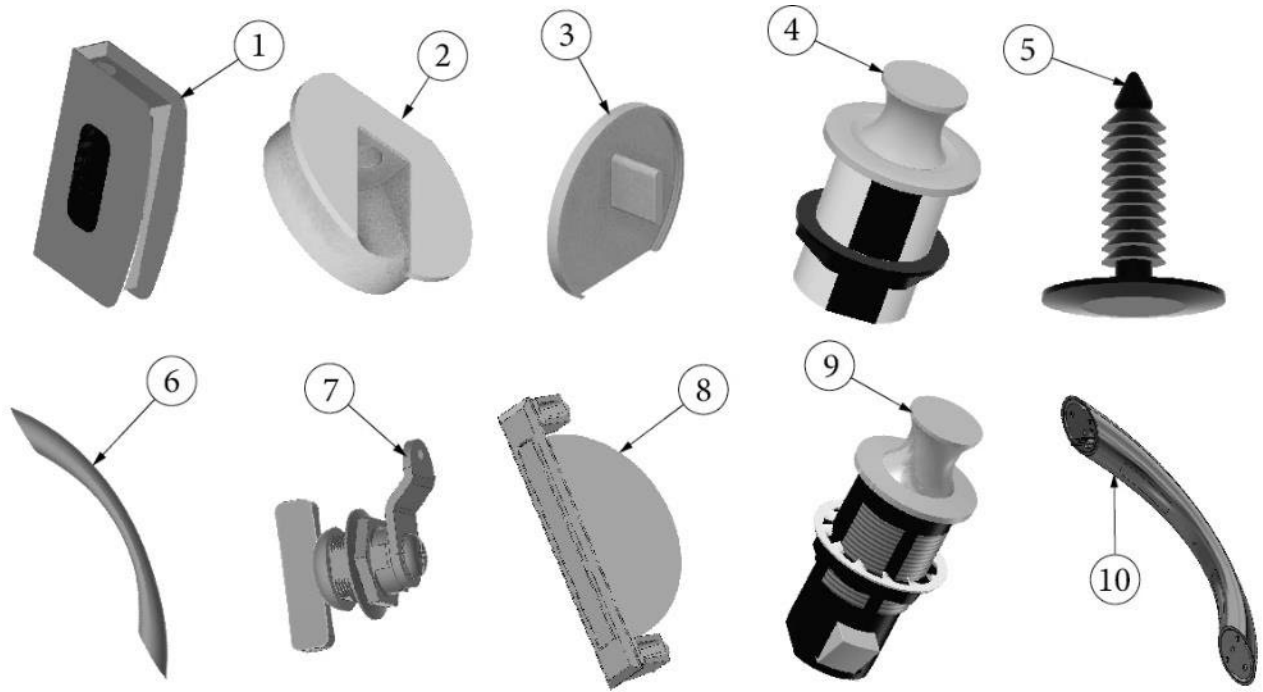

HARDWARE

Handles, Latches, and Fasteners

1. 382805-01	Latch, Latch system, Satin Nickel
382805-02	Rod, W/Guide
382805-03	Hanger kit, Latch system
382805-04	Track, Latch system
382805-05	Stopper, Latch system
2. 382057	Knockdown
3. 382057-01	Cap, Knockdown, Light Brown
382057-02	Cap, Knockdown, Gray
382057-03	Cap, Knockdown, Dark Brown
382057-04	Cap, Knockdown, Off-White
4. 382449-01	Knob, Push/pull, Chrome
5. 382062	Fastener, Finned, .25"
6. 512960	Grab handle, Interior
7. 382381	Cam latch, Wing handle
8. 382420	Concealed pull, Murphy bed, Black
9. 382586	Knob, Push/pull, 1"
10. 513037	Grab Handle, LED
381228-02	Catch, Grabber door, 5LB