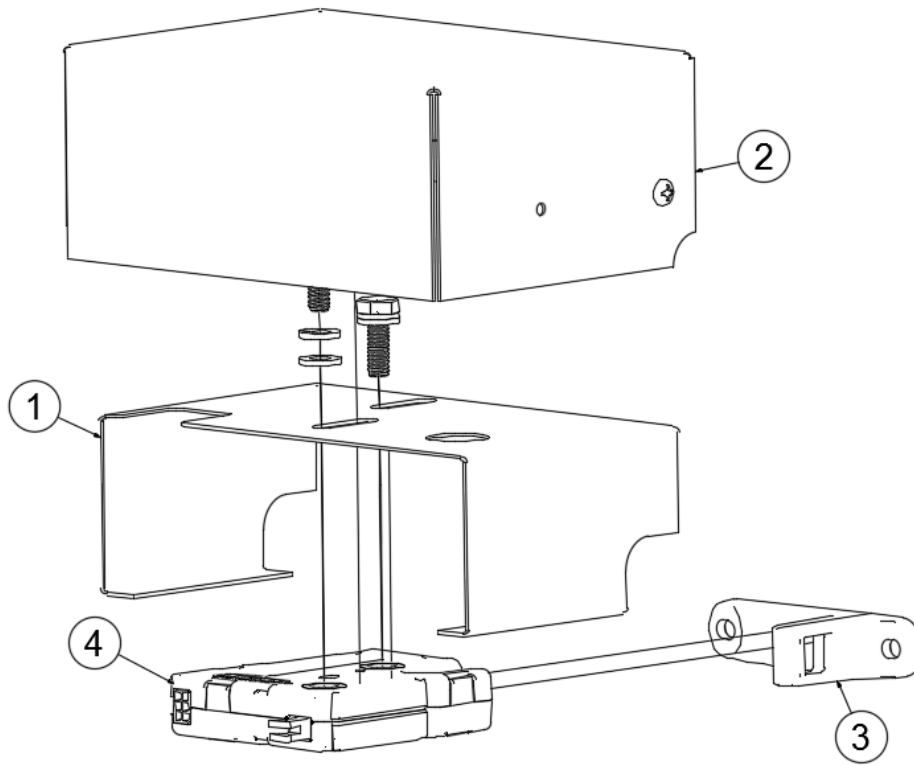

HARDWARE

Latch and Manual Override

112600

Latch/Manual Override

1. 455353	Compartment latch stand
2. 455354	Compartment latch cover
3. 512962-02	Striker w/magnets, Southco
4. 512962-01	Electronic rotary latch, Southco
300111-25	Washer, Flat, .25"
300072-04	Washer, Lock, .25"
345276-03	Bolt, Hex head, .25-20
320116-02	Screw, Phil head, #8 x 1/2, Black