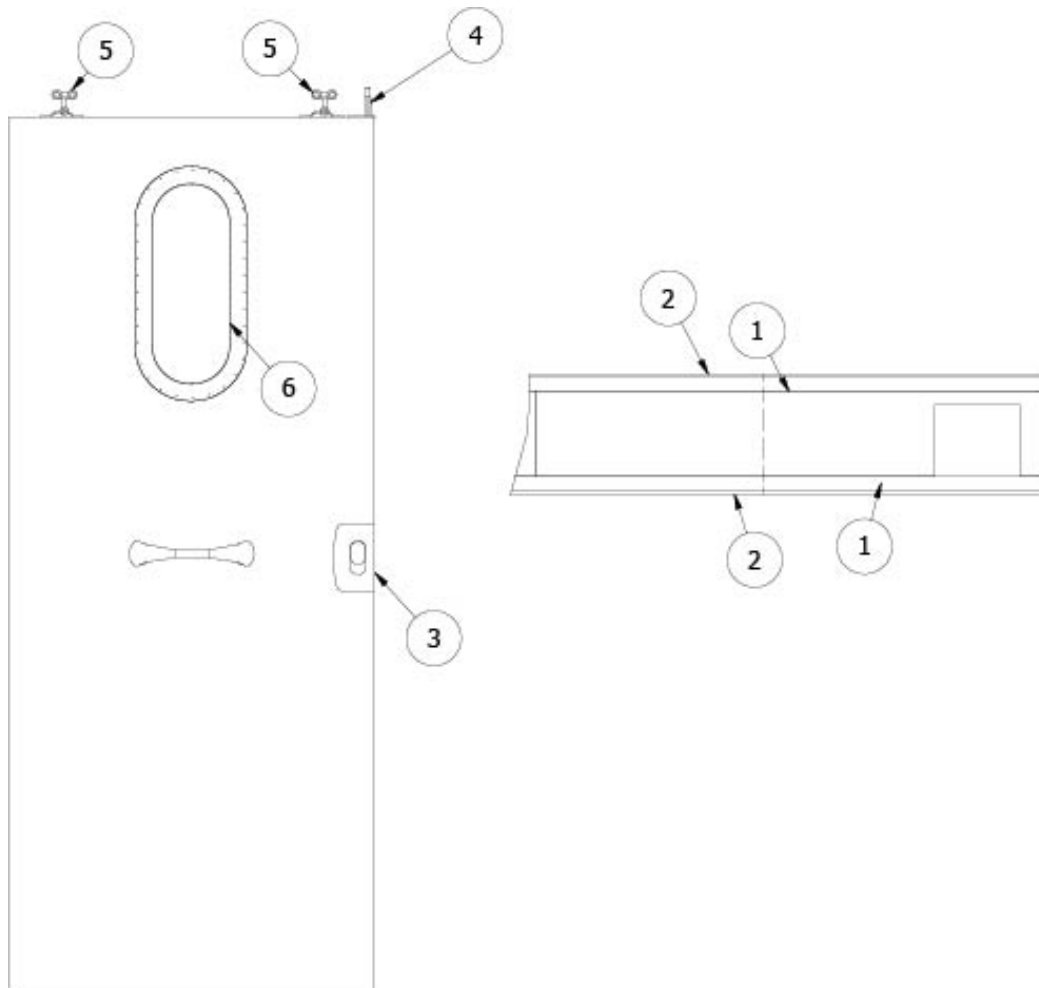

FURNITURE, LAVATORY

Lavatory Door

969695

Bath Door Assembly

1. 801917-02	MDF Pre laminate, 31 x 76
2. 802386	Laminate, Grey Cedar
802673	Laminate, Field Elm
3. 382805-01	Latch, Latch system, Satin Nickel
4. 382805-02	Rod w/guide, Latch system
5. 382805-03	Hanger kit, Latch system
6. 371438	Window bath door
195510-65	Window frame, Polished
203333-02	Glass, Bath door window
602685	Toilet tissue holder
382407	Pocket door magnet
203942-03	T-Molding, Black, 13/16"