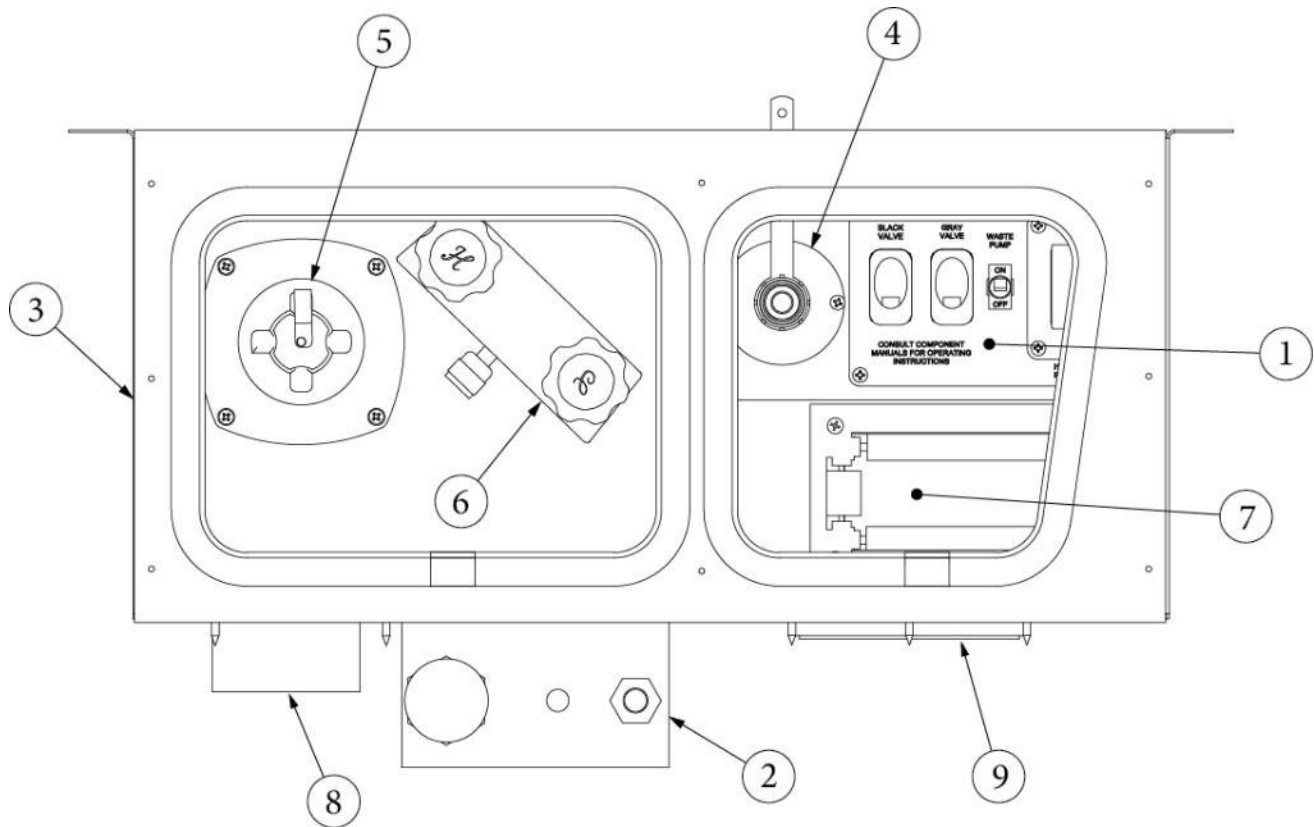

CHASSIS

Exterior Compartment, RS Wet Bay

112480   Compartment, RS Fresh Water, Wet Bay

1. 386361   Panel - Exterior Switches
2. 455699   Remote fill Bracket
3. 455962   Compartment, Shower/macerator
4. 601197-02   Water hookup, Chrome
5. 601392-06   City water fill w/regulator, 50 PSI
6. 602263-01   Exterior shower outlet
7. 512934-02   Roller guide
8. 381435-02   Hatch, Access cover
9. 204260   Hatch Cover, Round, Black, 5"
- 365035   Rubber seal, Access door
- 382468   Grommet, Wire