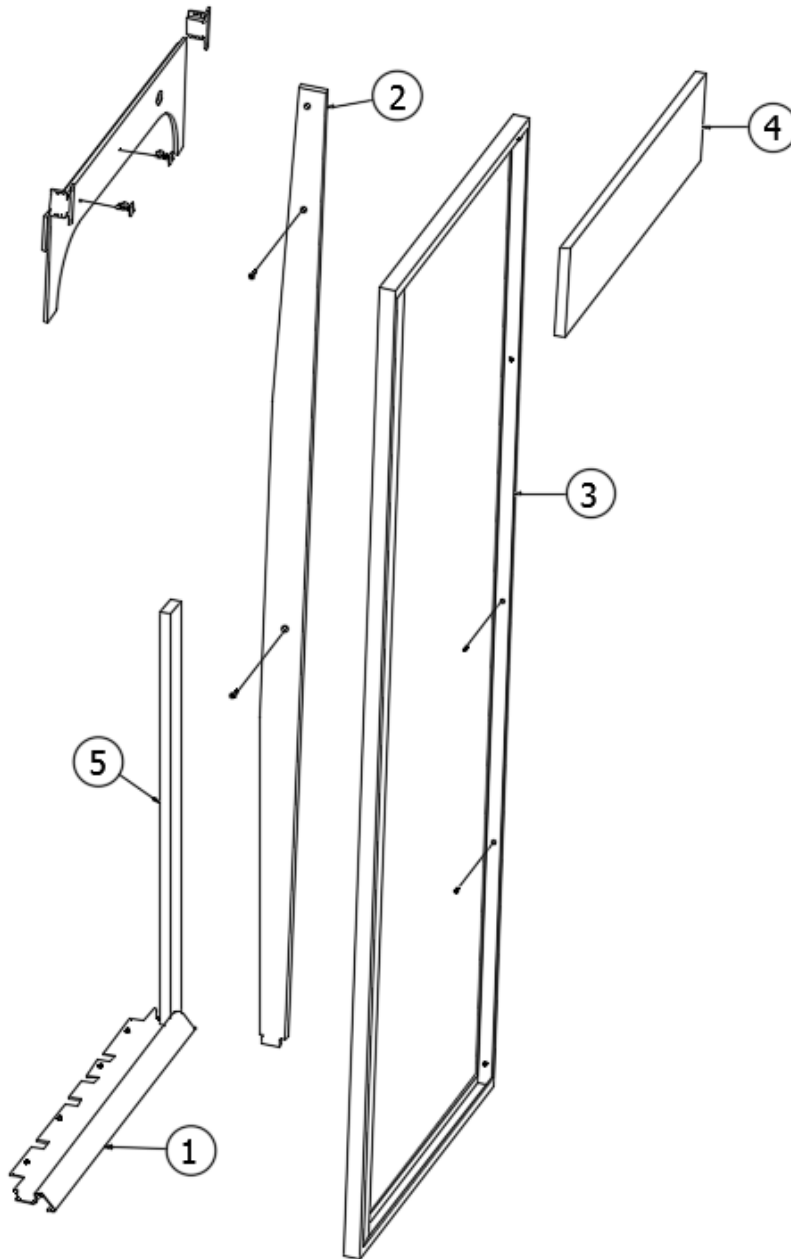

DOORS, WINDOWS, AWNINGS

Screen Door

112631

Sliding Screen Door Install

1. 115902	Threshold, Main door
2. 968756	Closeout, Sliding screen door
3. 372295	Sliding Screen Door
4. 968777	Upper closeout, Screen door
5. 968781	Closeout, Screen door
381228-02	Catch, Grabber door, 5LB