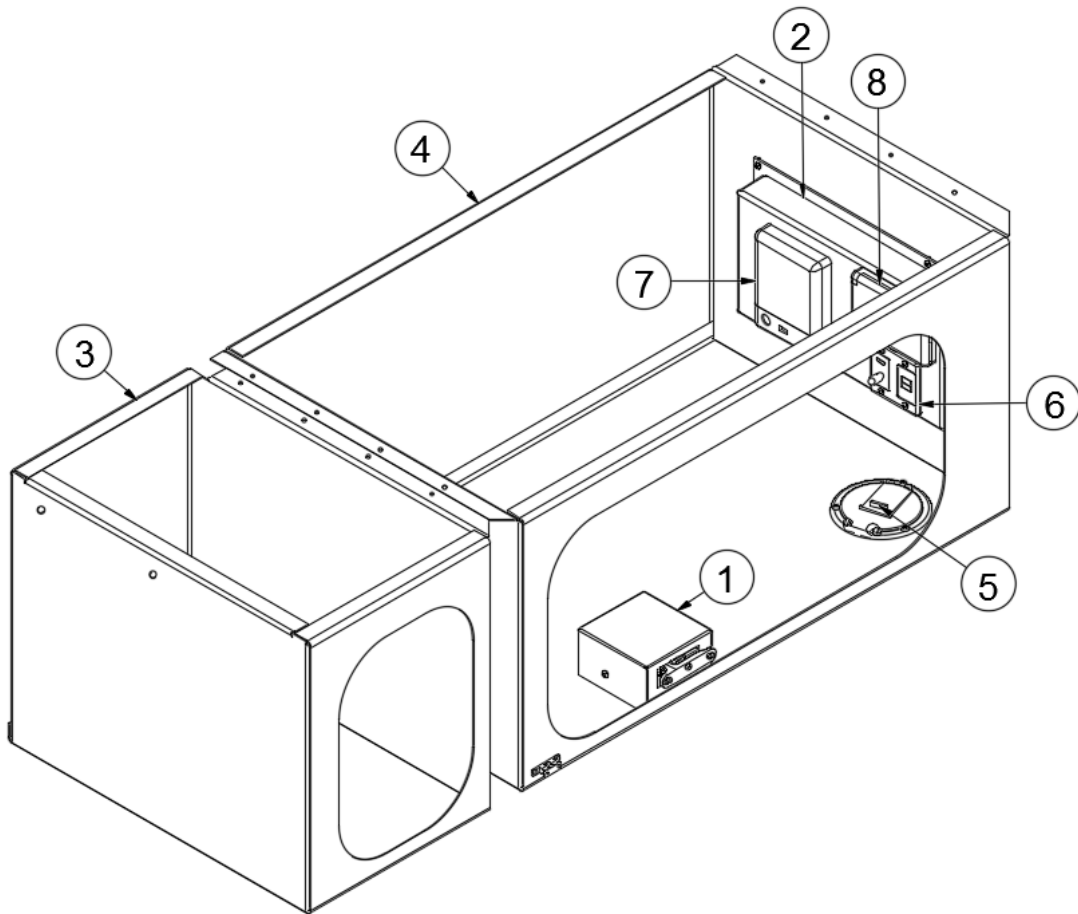

CHASSIS

Exterior Compartment, CS Forward

112482 CS Forward storage

1. 455354 Compartment latch cover
2. 99900P-1444 Hat, Macerator switch, RS rear
3. 455321 Compartment, CS mid rear
4. 455320 Compartment, CS Mid forward
5. 381435-02 Hatch, Access cover
6. 513355 USB charger/HDMI/coax, Black
7. 513224 Light w/motion sensor & ON/OFF/Auto switch
8. 512741 Weather proof cover w/gasket, Gray
- 513110 Tie, Black w/fir tree mount
- 365035 Rubber seal, Access door