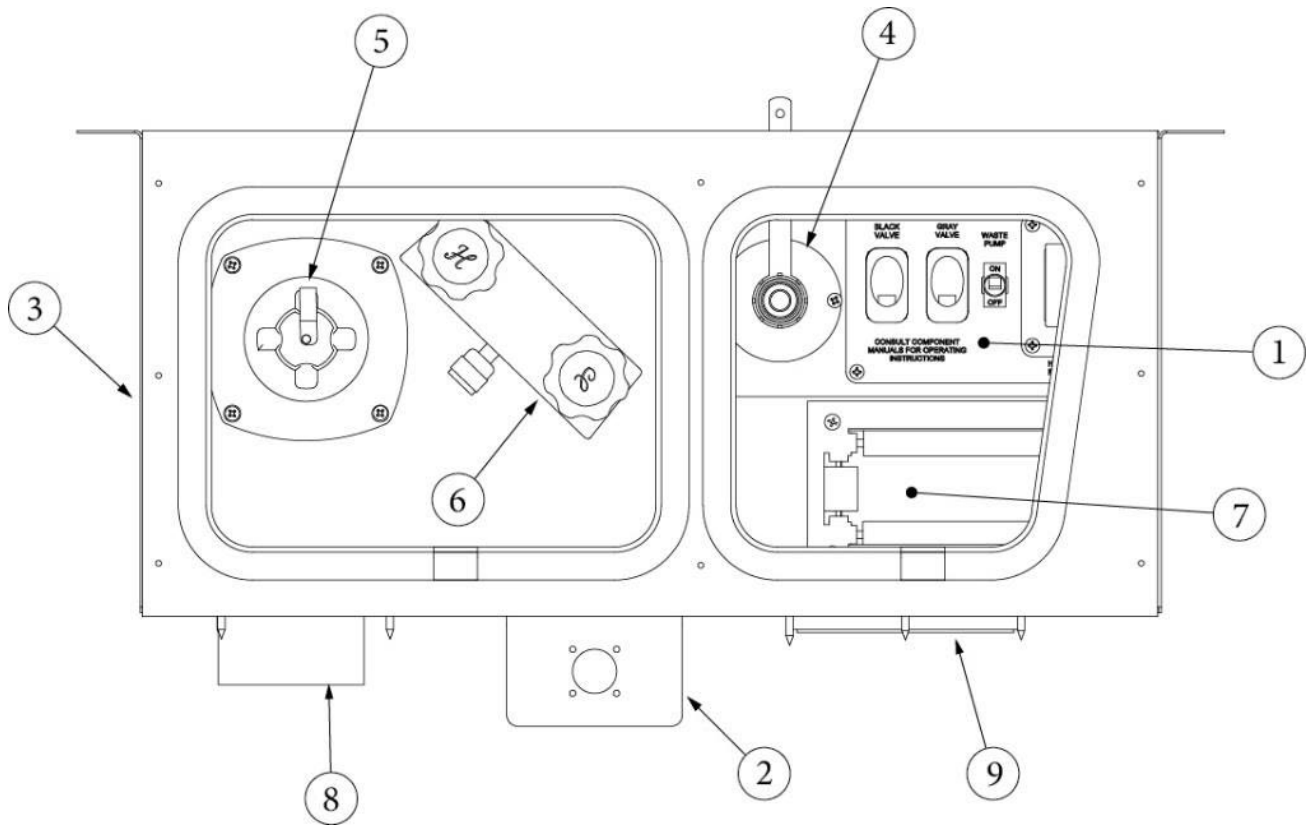

CHASSIS

Exterior Compartment, RS Wet Bay, E1 Package Option

113970   Compartment, RS Fresh Water, Wet Bay

1. 386361	Panel, Exterior Switches
2. 455942	Bracket, Solar Port
513898	Solar Port, Sidewall
3. 455962	Compartment, Shower/macerator
4. 601197-02	Water hookup, Chrome
5. 601392-06	City water fill w/regulator, 50 PSI
6. 602263-01	Exterior shower outlet
7. 512934-02	Roller guide
8. 381435-02	Hatch, Access cover
9. 204260	Hatch Cover, Round, Black, 5"
365035	Rubber seal, Access door
382468	Grommet, Wire