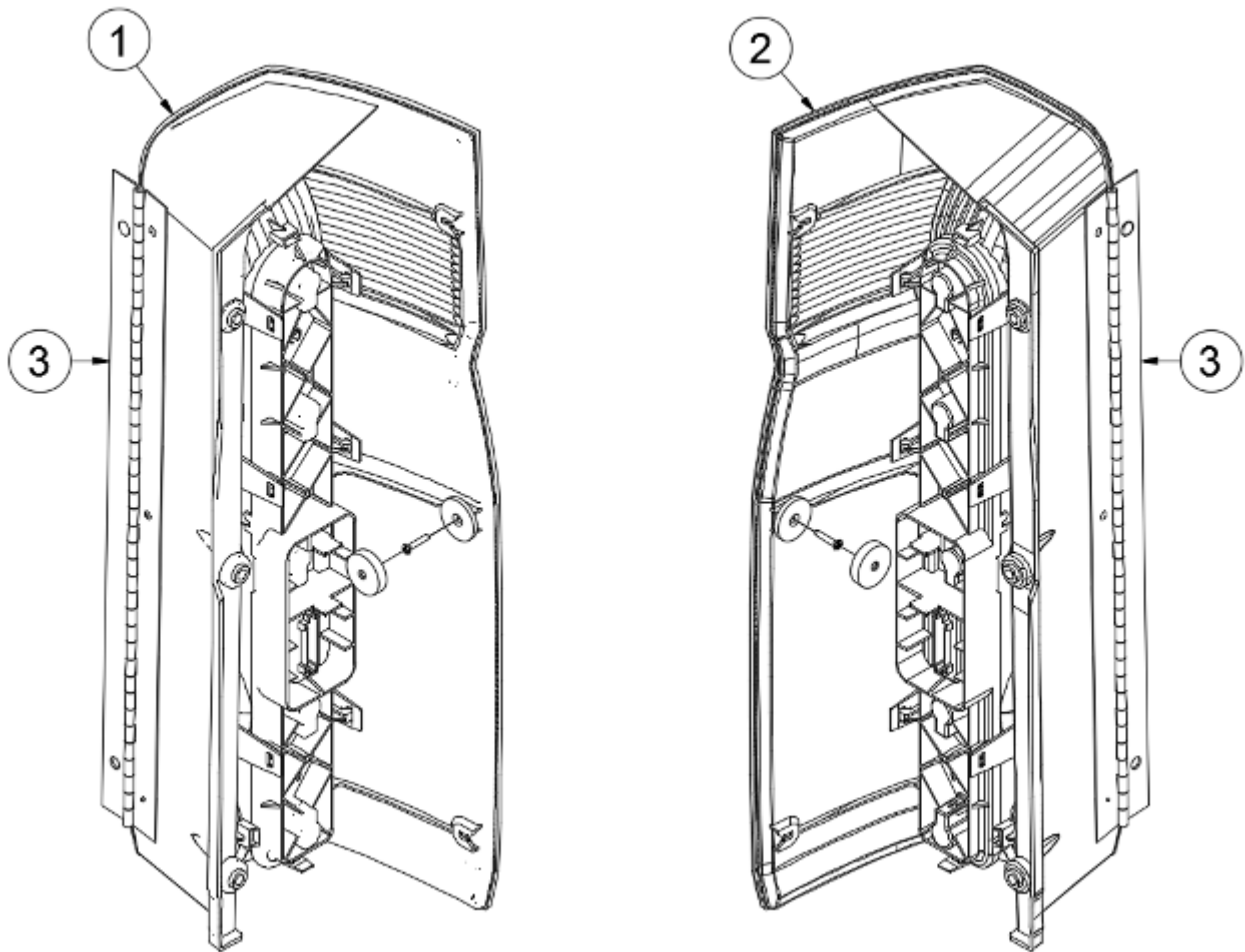

ELECTRICAL, 12 VOLT

Taillight Assembly

513226 Mercedes Sprinter Taillight, Driver side
513227 Mercedes Sprinter Taillight, Passenger side

1. 512953 Taillight, LH
2. 512954 Taillight, RH
3. 380203-02 Piano hinge, Aluminum, 2" open width
- 203838 Taillight inside cover, CS
- 203839 Taillight inside cover, RS
- 455255 Bracket, Taillight
- 115836 Bracket, CS taillight close-off
- 115837 Bracket, RS taillight close-off
- 365417 3M extreme sealing tape
- 203998 Bracket, Brake light
- 365435 Gasket, Taillight bracket