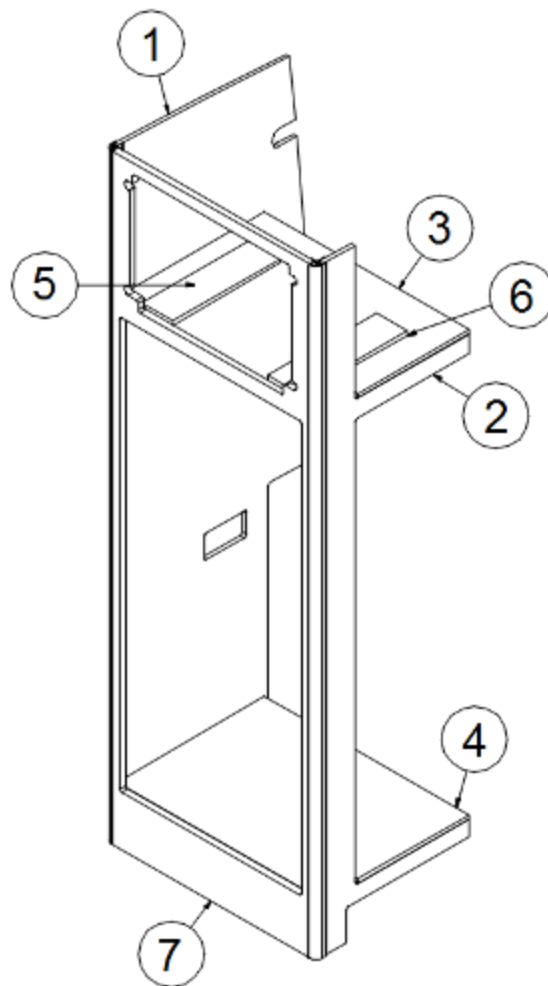

FURNITURE, GALLEY

Refrigerator Cabinet

113942
968394

Install, Refer Cabinet
Assembly, Refrigerator Cabinet

1. 968394&000112BB
  2. 968394&000212BB
  3. 968394&000312BB
  4. 968394&000412BB
  5. 968394&000612BB
  6. 968394&000812BB
  7. 968394&000918BB
- 116394-01
  114812
  386575-02
  365479-02

Pre laminate, 26.12 x 77.41
Pre laminate, 19 x 77.41
Pre laminate, 19.12 x 26.45
Pre laminate, 19.12 x 26.45
Pre laminate, 4 x 14
Pre laminate, 4 x 14
Pre laminate, 25.45 x 77.41
Corner trim, Aluminum
Aluminum angle, 1 x 1
Edgebanding, Field Elm, 15/16"
Edgebanding - .93" Grey Cedar