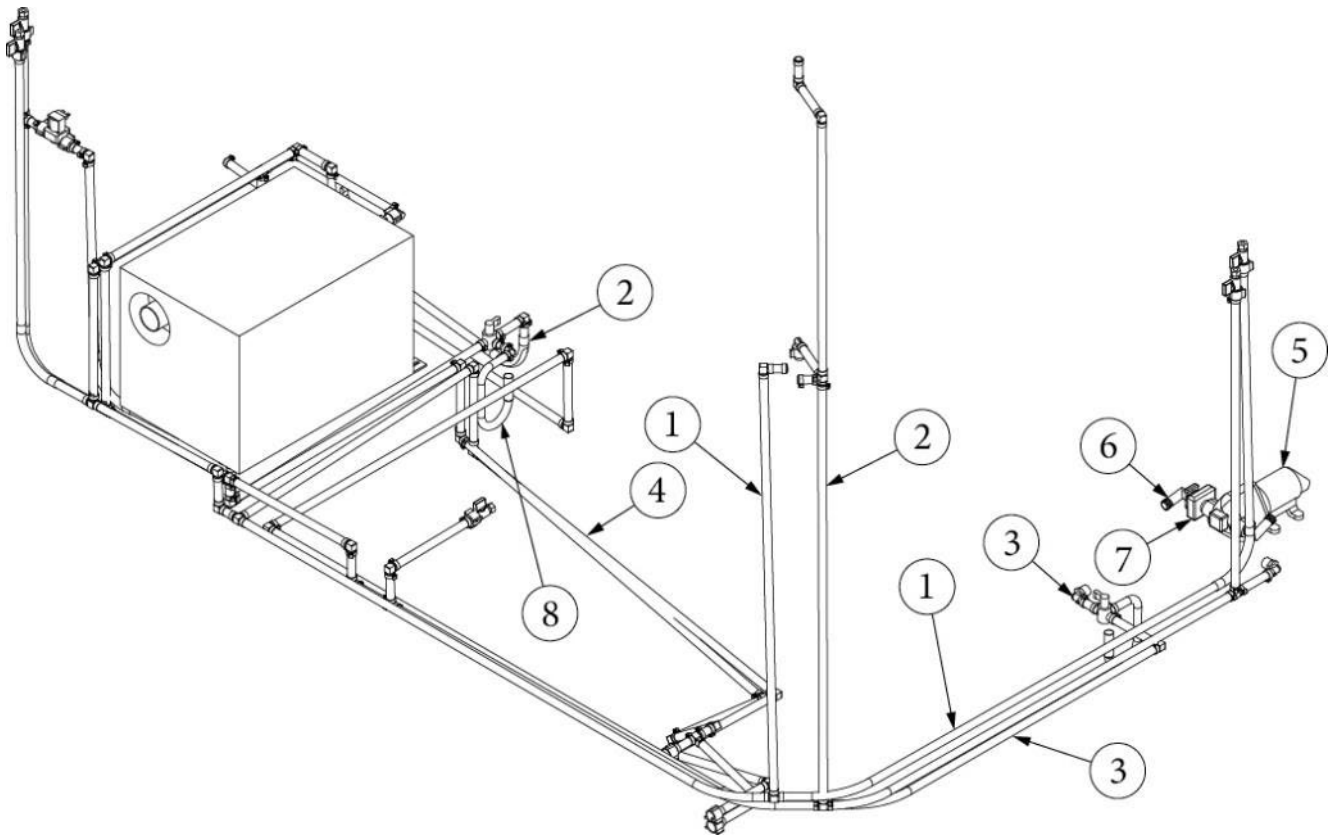

PLUMBING, FRESH WATER

Fresh Water Lines

943890

Fresh Water Layout

1. 943817-01	Fresh Water Lines- Hot Atlas
2. 943890-01	Layout, Fresh Water Cold
3. 943890-02	Layout, Fw Tank To Pump Cold
4. 943817-04	Hot Water Lines- Bypass Atlas
5. 602177-01	Pump, Water Flojet #03526500H
6. 602177-05	Quick Connect, Pump Port .5" M 90OD
7. 602177-02	Strainer-Mini Assy #01740300B
8. 112814	Assembly, Winterization Kit
602186	Flex Hose, 20" Swivel Connector
602256-09	Plug, Test Poly .5 Barb