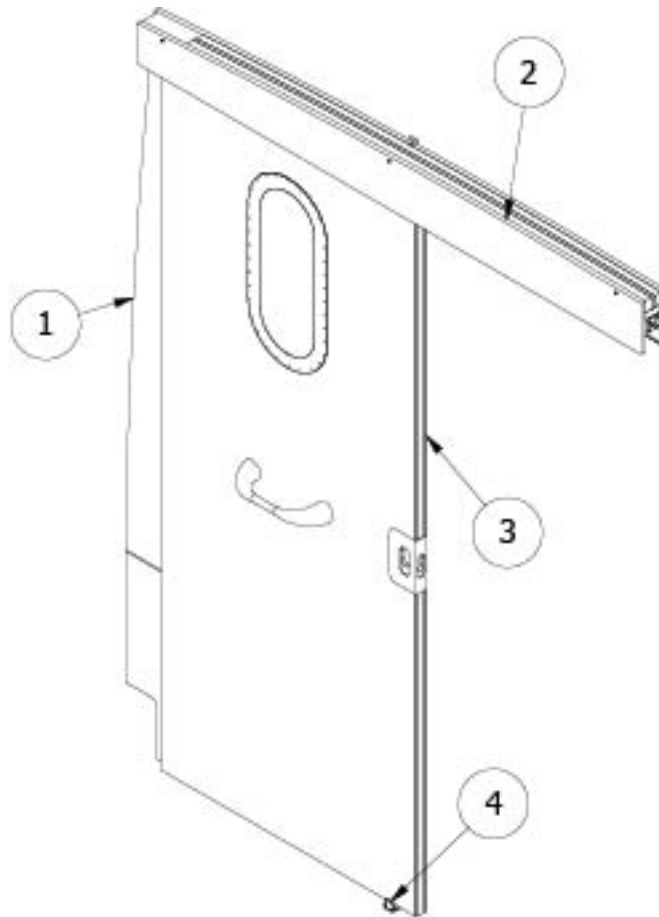

FURNITURE, LAVATORY

Sliding Door & Wall

113739

Sliding Door/Wall

1. 968414	Sliding door wall
2. 969694	Sliding door header assembly
3. 969695	Bath door assembly
4. 381100	Sliding door guide
382805-01	Latch, Latch system, Satin Nickel
382805-02	Rod, W/Guide
382805-03	Hanger kit, Latch system
382805-04	Track, Latch system
382805-05	Stopper, Latch system
382407	Pocket door magnet, 20LB
703991	Seal-Pile Weather Strip Blk
382641	Magnet- Dia. 1.0 X .27 THK. 26