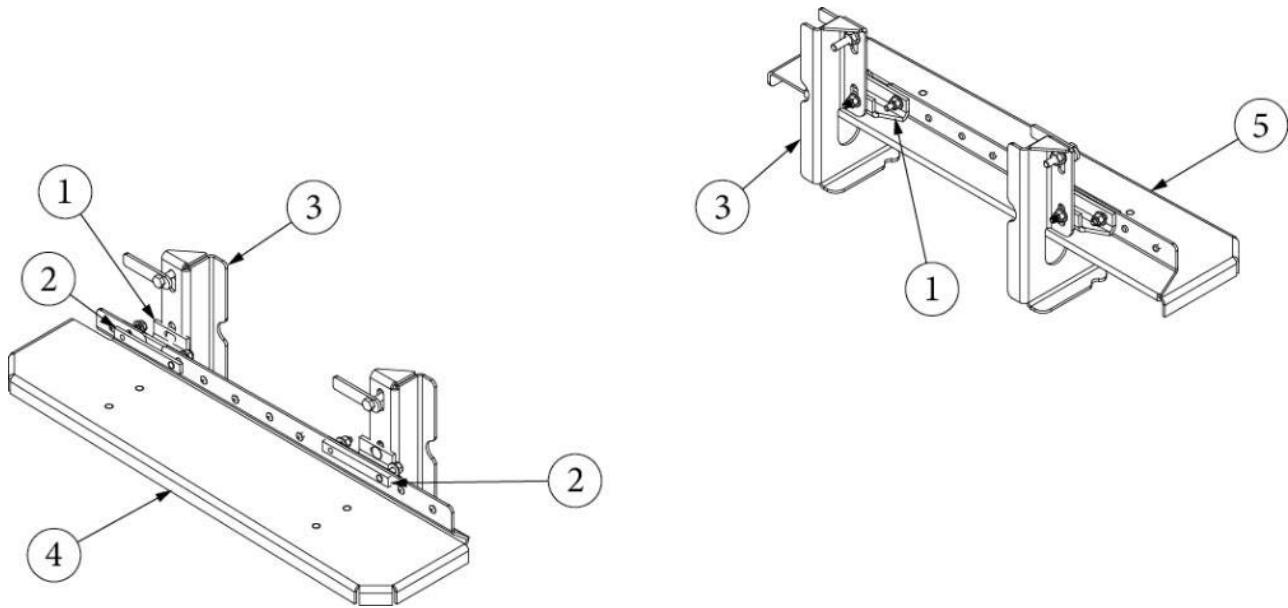

CHASSIS

Step Support Frame, E1 Package Option

113898-01
113898-02

Install, Step Frame, RS Steps, Atlas E1-Volta
Install, Step Frame, CS Steps, Atlas E1-Volta

1. 455855	Step, Reinforcement Bracket
2. 455854	Saddle, Step
3. 455912	Bracket, Step
4. 455913-01	Plate, Step, RS Front
5. 455913-02	Plate, Step, CS Front
320239	1/4-20 X 1" Gr 5 Carriage Bolt
300197	Washer, 1/4 Screw Size
345236	Locknut, 1/4-20 Nylon #25cnu-Az
455858	Flag Bolt, 5/16-18
330031-01	Rivet, 3/16" X 5/8", SSD68SSBS
300111-31	Washer, Flat 5/16in, Series N
350263-1	Flange Nut, 5/16-18, Grade 8