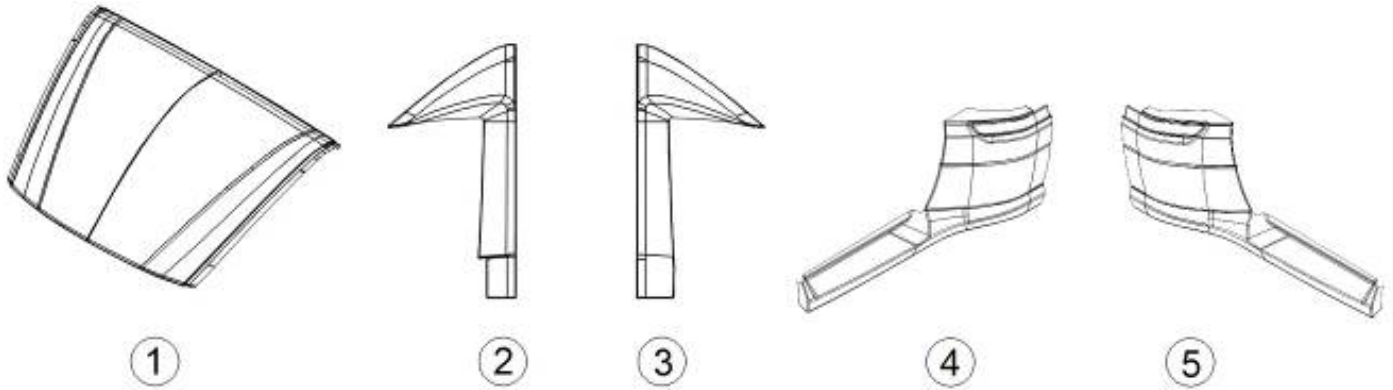

EXTERIOR SHELL

Transition Panels

1. 203830 Center transition panel
2. 204071 Drivers side transition panel
3. 204072 Passengers side transition panel
4. 204073 Transition step, Driver side
5. 204074 Transition step, Passenger side