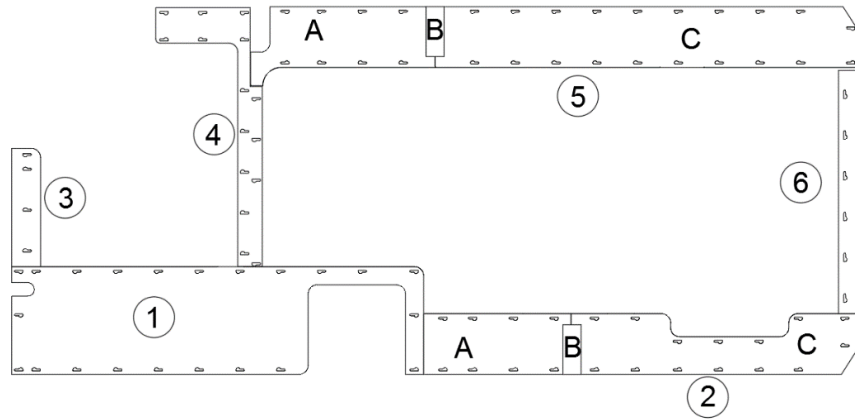

INTERIOR SHELL

Ceiling Panels

923303

Layout, Ceiling Panels

1. 923303-01	Panel, Ceiling CS Aft Atlas
2. 923303-02A	Panel, Ceiling CS Mid Atlas
923303-02B	Panel, Ceiling CS Mid Atlas
923303-02C	Panel, Ceiling CS Front Atlas
3. 923303-03	Panel, Ceiling Rear Atlas
4. 923303-08	Panel, Ceiling Mid Aft Atlas
5. 923303-05A	Panel, Ceiling RS Mid Atlas
923303-05B	Panel, Ceiling RS Mid Atlas
923303-05C	Panel, Ceiling RS Front Atlas
6. 923303-06	Panel, Ceiling Front Atlas
704235-01	Fabric w/laminate backer, Carbon
704466-01	Fabric w/laminate backer, Avalanche Hit