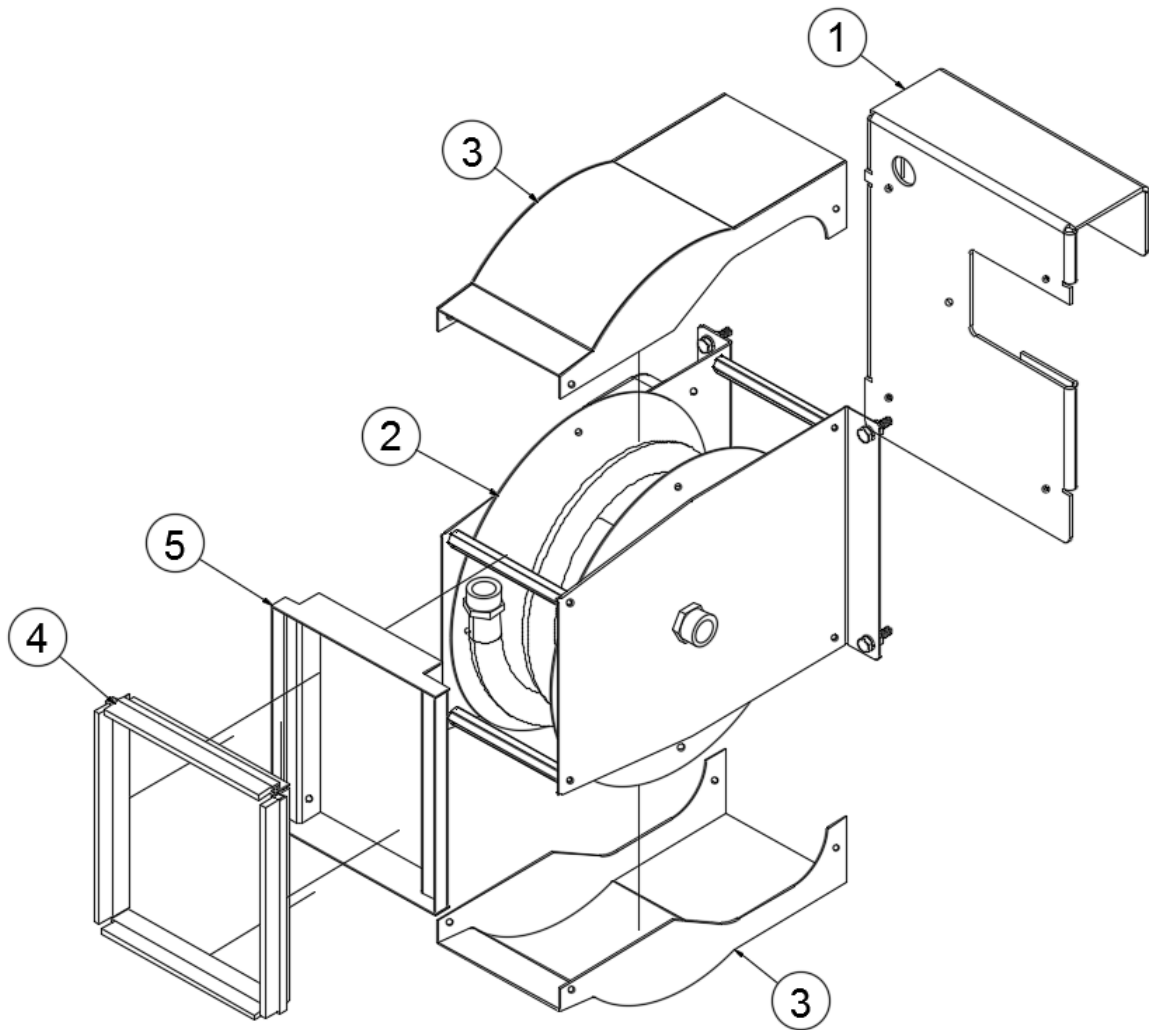

PLUMBING, DRAIN

Macerator Pump System

112507

Hose Reel and Bracket Install

1. 455306	Bracket, Reel macerator
2. 513314	Waste water hose reel, Right hand spool
3. 204055	Closeout, Macerator reel cover
4. 704171	Weather stripping
5. 455351-03	Front cover, Macerator closeout
602176	Macerator pump
455497	Bracket, Macerator pump
602205-01	Switch, 20 amp
602205-04	Adapter for 3" connection hose w/2 clamps
602205-05	3" flexible connection hose, 3' long w/2 clamps
602205-10	Valve, Drip proof w/2 adaptor for reel hose
513314-100	Hose Assembly Only For 513314