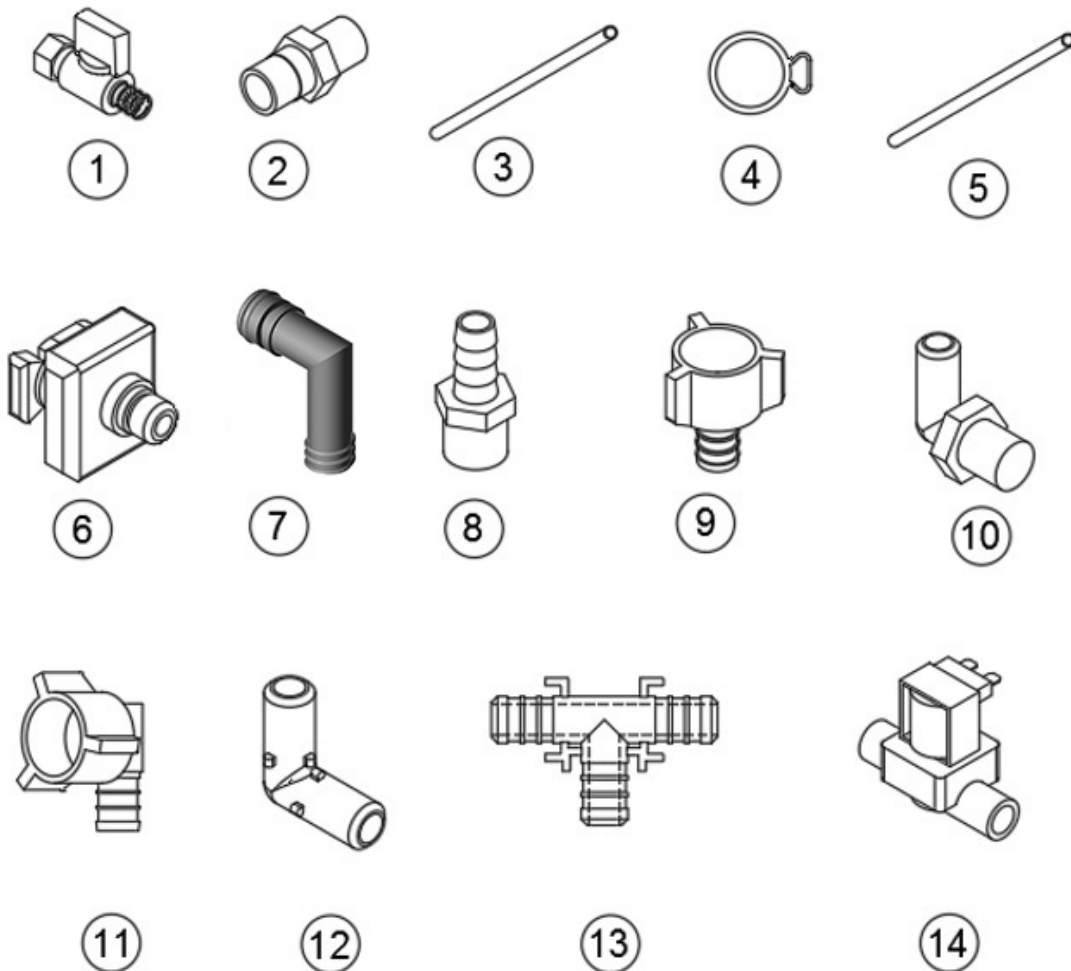

PLUMBING, FRESH WATER

Fresh Water Fittings

- | | |
|---------------|--|
| 1. 602137 | Valve, Shut off, .5 Barb x 3/8 compression |
| 2. 602308 | Check valve, .5" MPT x .5" MPT |
| 3. 601698-01 | E-Pex tube, .5" |
| 4. 601698-15 | Crimp ring, .5" E-Pex, .5", Black |
| 5. 601698-21 | E-Pex tube, .5", Red |
| 6. 602177-02 | Strainer, Mini |
| 7. 602177-05 | Pump port, Quick connect, 90° |
| 8. 602256-02 | Coupler, .5" barb x .5" MPT |
| 9. 602256-03 | Coupler, .5" barb x .5" FPT |
| 10. 602256-04 | Elbow, .5" barb x .5" MPT |
| 11. 602256-05 | Elbow, .5" barb x .5" FPT |
| 12. 602256-10 | Elbow, .5" barb x .5" barb |
| 13. 602256-11 | Tee, .5" x .5" x .5" |
| 14. 513048 | Valve-Electric 12V DC Coil .5" Inlet |