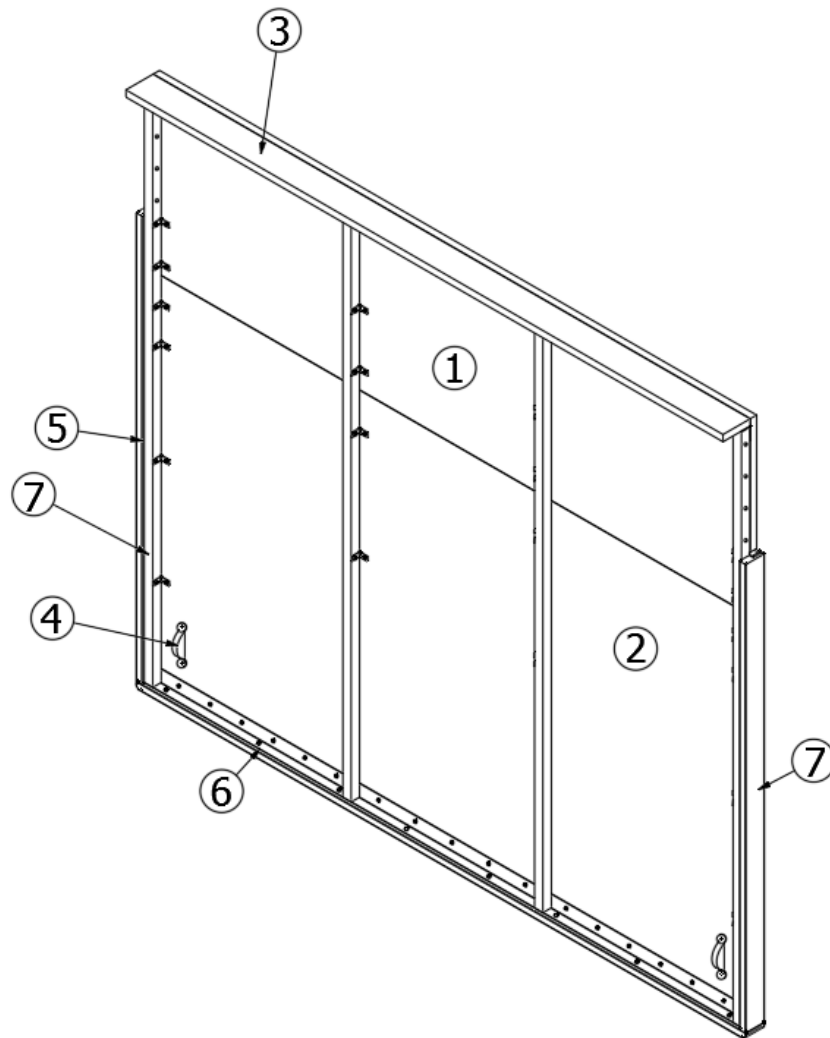

FURNITURE, LOUNGE

Murphy Bed Frame and Wall

968995

Murphy Bed Assembly

1. 968995&000118LC	20.268 X 71.76
2. 968995&000218LC	42.88 X 73.25
3. 968995&000318BB	2.25 X 70.50
4. 382420	Concealed Pull, for Murphy Bed
5. 455350	Murphy Bed Frame, Aluminum
6. 802325-1012	Trim-Murphy Bed End, Classic Canyon
802325-1000	Trim-Murphy Bed End - Grey Cedar
7. 802324-1012	Trim-Murphy Bed Sides, Classic Canyon
802324-1000	Trim-Murphy Bed Sides - Grey Cedar
701538-01	Carpet, Econoline w PSA Backing
381610-06	Cover-Cap Grey, Grey Cedar