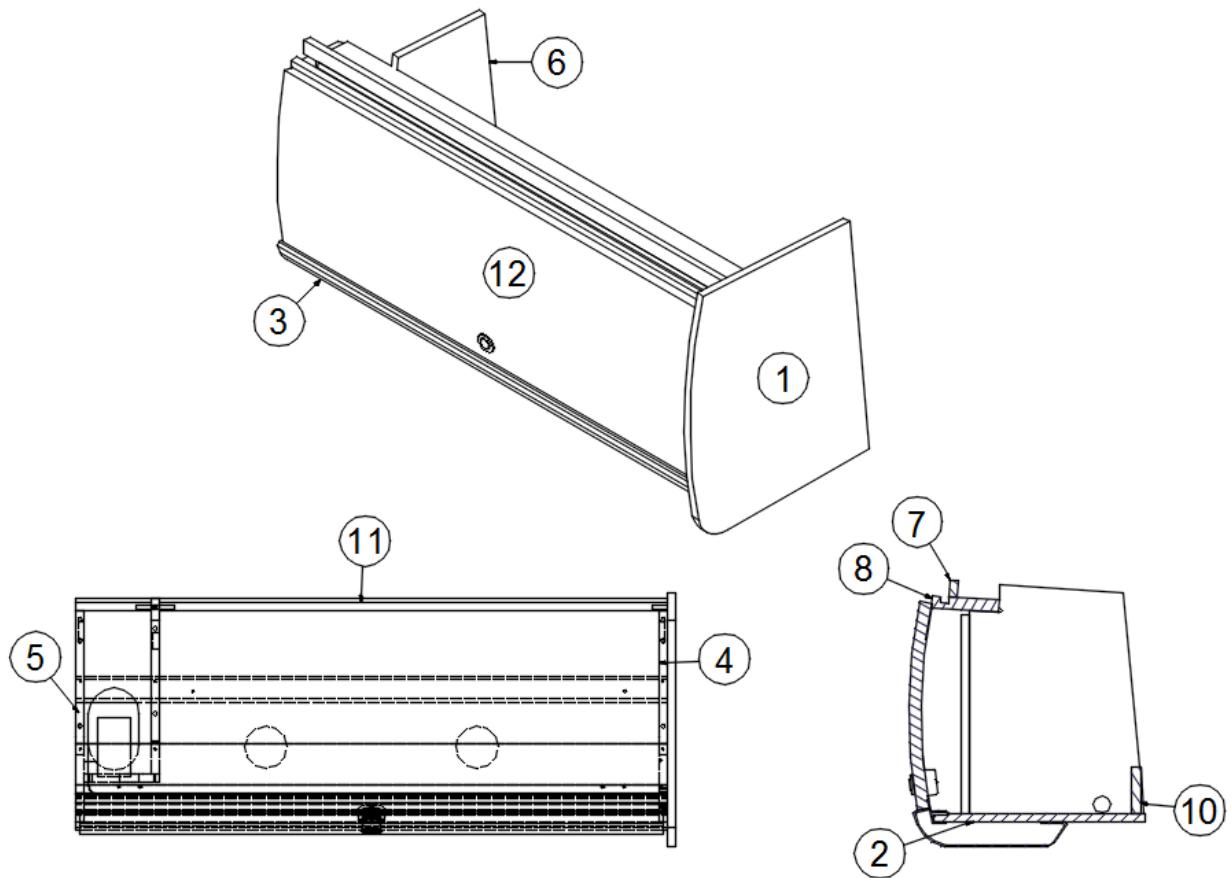

FURNITURE, GALLEY

Roof Locker, RS

969043

RS Roof Locker

1. 969043&000112BB	Pre laminate, 13.81 X 16.78
2. 969043&000212BB	Pre laminate, 11.87 X 35.00
3. 116393-02	Extrusion, Aluminum
4. 969043&000412BB	Pre laminate, 11.87 X 12.12
5. 969043&000512BB	Pre laminate, 11.87 X 12.12
6. 969043&000612BB	Pre laminate, 9.74 X 13.52
7. 969043&000712BB	Pre laminate, 1.00 X 35.00
8. 969043&000818BB	Pre laminate, 3.99 X 35.00
9. 969043&000912BB	Pre laminate, 4.43 X 11.75
10. 969043&001012BB	Pre laminate, 2.75 X 33.25
11. 969043&000312BB	Pre laminate, 2.75 X 4.43
12. 802298-191012	Door, Field Elm, 12.38 X 34.62"
802298-191000	Door, Grey Cedar, 12.38 X 34.62"
382449-01	Knob, Push/pull, Chrome
382227	Hinges, Overhead Spring Nickel