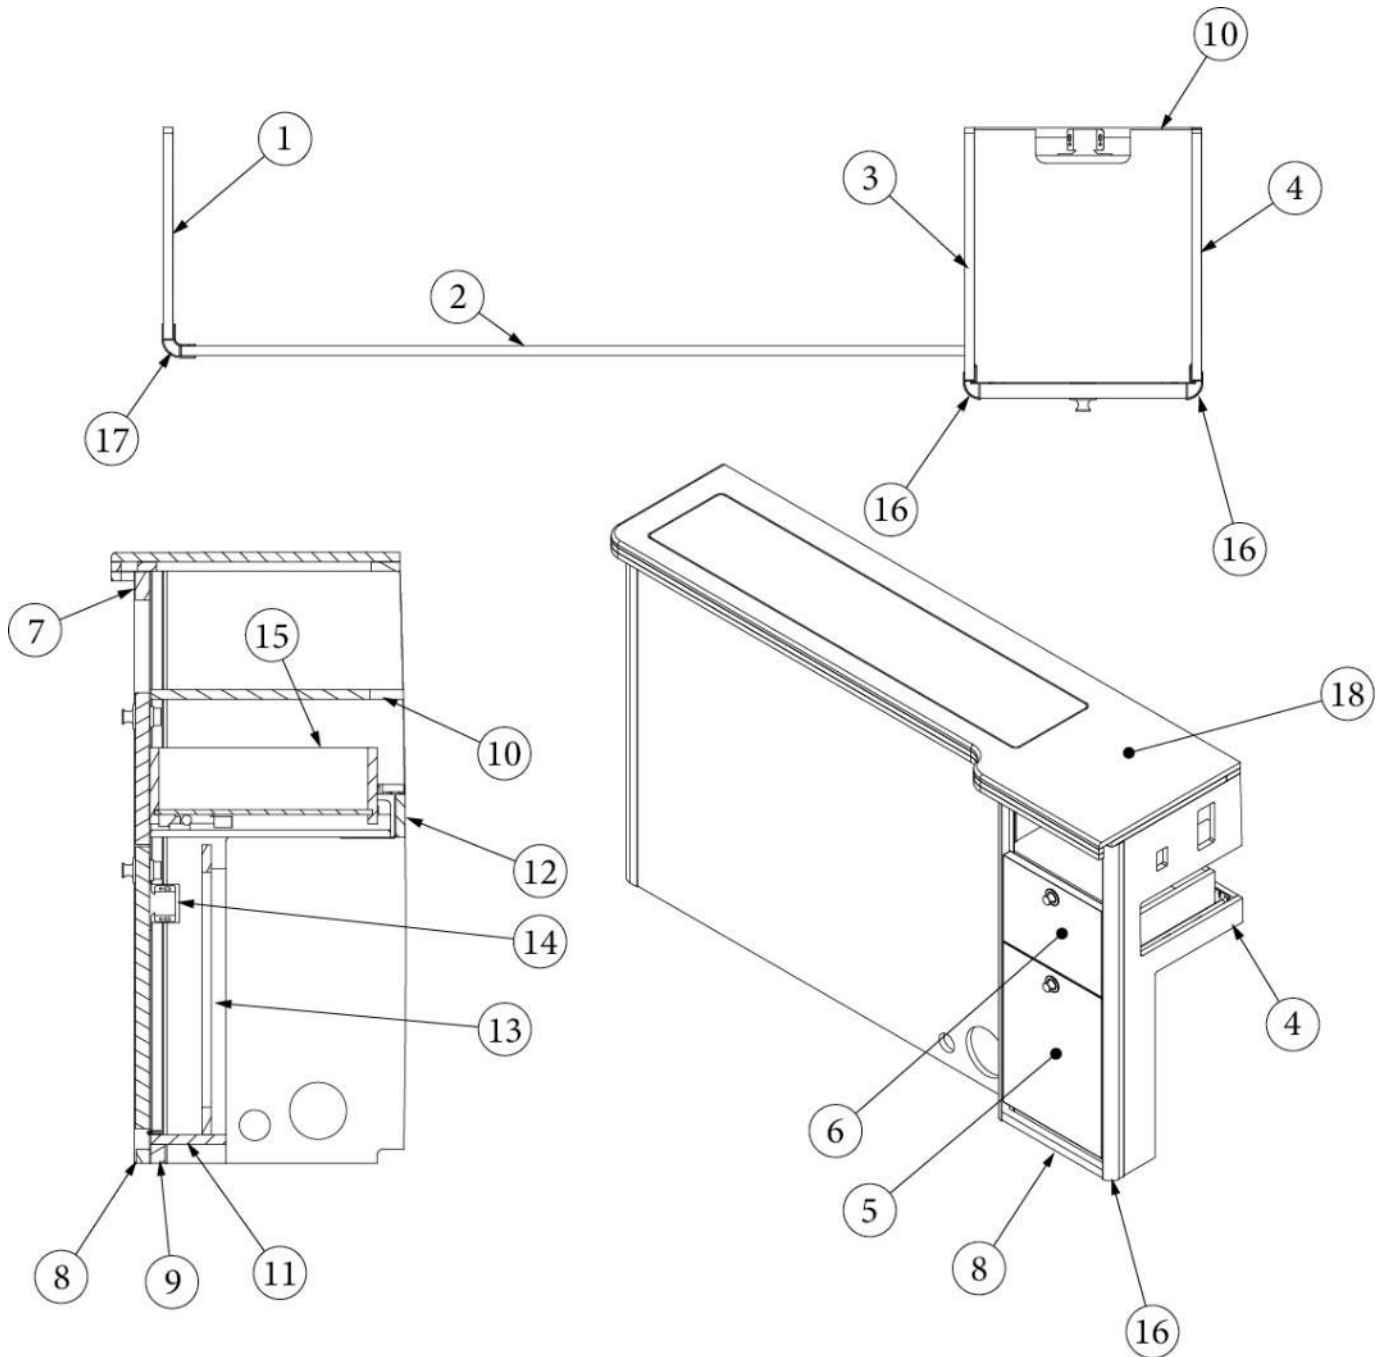

FURNITURE, LOUNGE

Entertainment Center

Parts Listed on Next Page