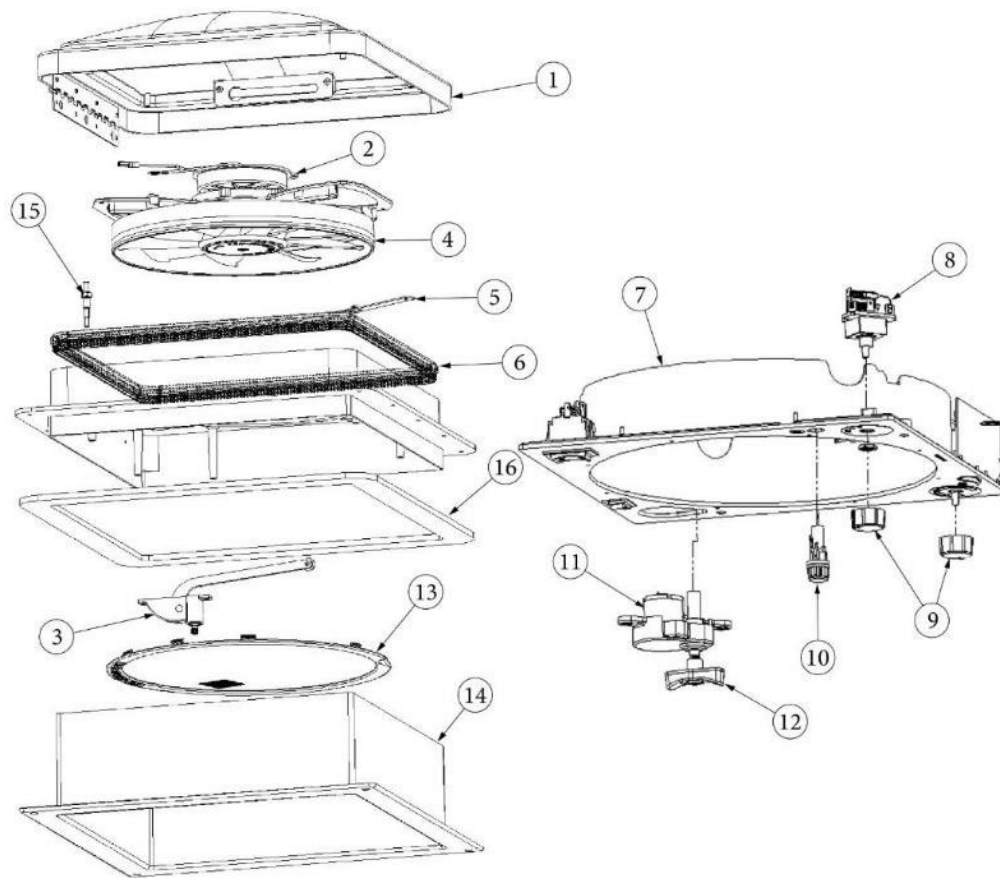

VENTS AND SKYLIGHT

Ceiling Vent Fan

382240

Exhaust vent, Fantastic fan

1. 381564-100	Dome, Polycarb, Smoke
2. 382240-103	Motor only, Vent fan
3. 381564-103	Lift arm, Dome
4. 513172-104	Fan blade, Vent fan
5. 381450-115	Rain sensor, Dome
6. 512538-102	Seal kit, Dome
7. 382240-106	Screen assembly
8. 382240-02	3-speed switch
9. 382288-103	Knob, Push-on, Black
10. 381450-110	Fuse and holder
11. 513172-101	Lift motor, Lift arm
12. 382288-104	Knob, Manual lift
13. 512538-010	Screen, Pop & lock
14. 513172-103	Trim ring, Grey, Vent
15. 381450-104	Light switch, Dome
16. 382467-01	Gasket, Exhaust fan