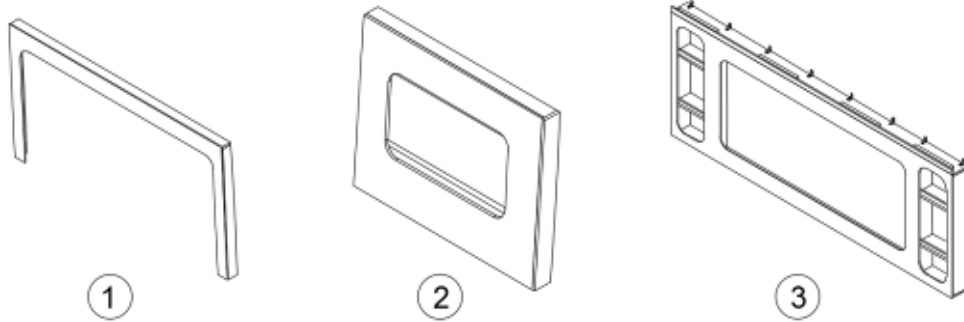

INTERIOR SHELL

Window Boxes

1. 968684	Window valance, CS
2. 968476	Window box, RS galley
3. 968745	Window valance, RS slide-out room
704235-01	Fabric w/laminate backer, Carbon
704466-01	Fabric w/laminate backer, Avalanche Hit