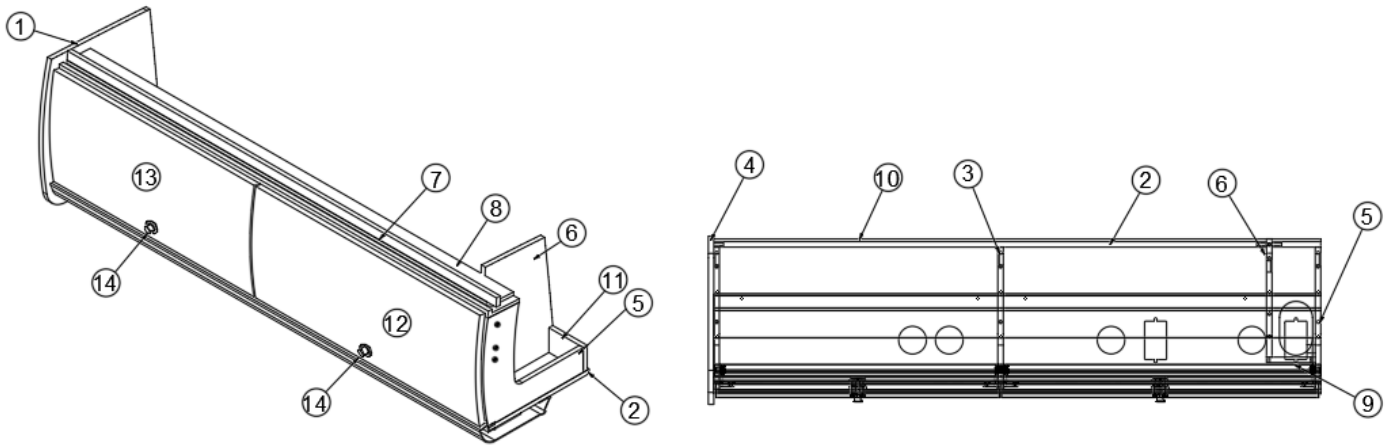

FURNITURE, LOUNGE

Roof Locker, CS

969042

CS Roof Locker

1. 969042&001212BB	Panel, 16.78 X 15.27
2. 969042&000212BB	Panel, 12.88 X 55.13
3. 969042&000312BB	Panel, 12.87 X 12.12
4. 969042&000412BB	Panel, 12.87 X 12.12
5. 969042&000512BB	Panel, 12.87 X 12.12
6. 969042&000612BB	Panel, 10.56 X 13.54
7. 969042&000712BB	Panel, 1.00 x 55.13
8. 969042&000818BB	Panel, 3.99 X 55.13
9. 969042&000912BB	Panel, 4.43 X 11.75
10. 969042&001012BB	Panel, 2.75 X 50.19
11. 969042&001112BB	Panel, 2.75 X 4.43
12. 802298-161012	Door, Field Elm, 12.38 X 28.81"
802298-161000	Door, Grey Cedar, 12.38 X 28.81"
13. 802298-181012	Door, Field Elm, 12.38 X 25.75"
802298-181000	Door, Grey Cedar, 12.38 X 25.75"
14. 382449-01	Knob, Push/pull, Black Satin Chrome
116393-03	Aluminum extrusion
382227	Hinges, Overhead Spring Nickel
381688	Rubber bumpon, Clear
386575-01	Edgebanding, Field Elm, 5/8"
365479-01	Edgebanding - .63" Grey Cedar
386575-02	Edgebanding, Field Elm, 15/16"
365479-02	Edgebanding - .93" Grey Cedar
701538-01	Carpet, Ecoliner W/PSA Back