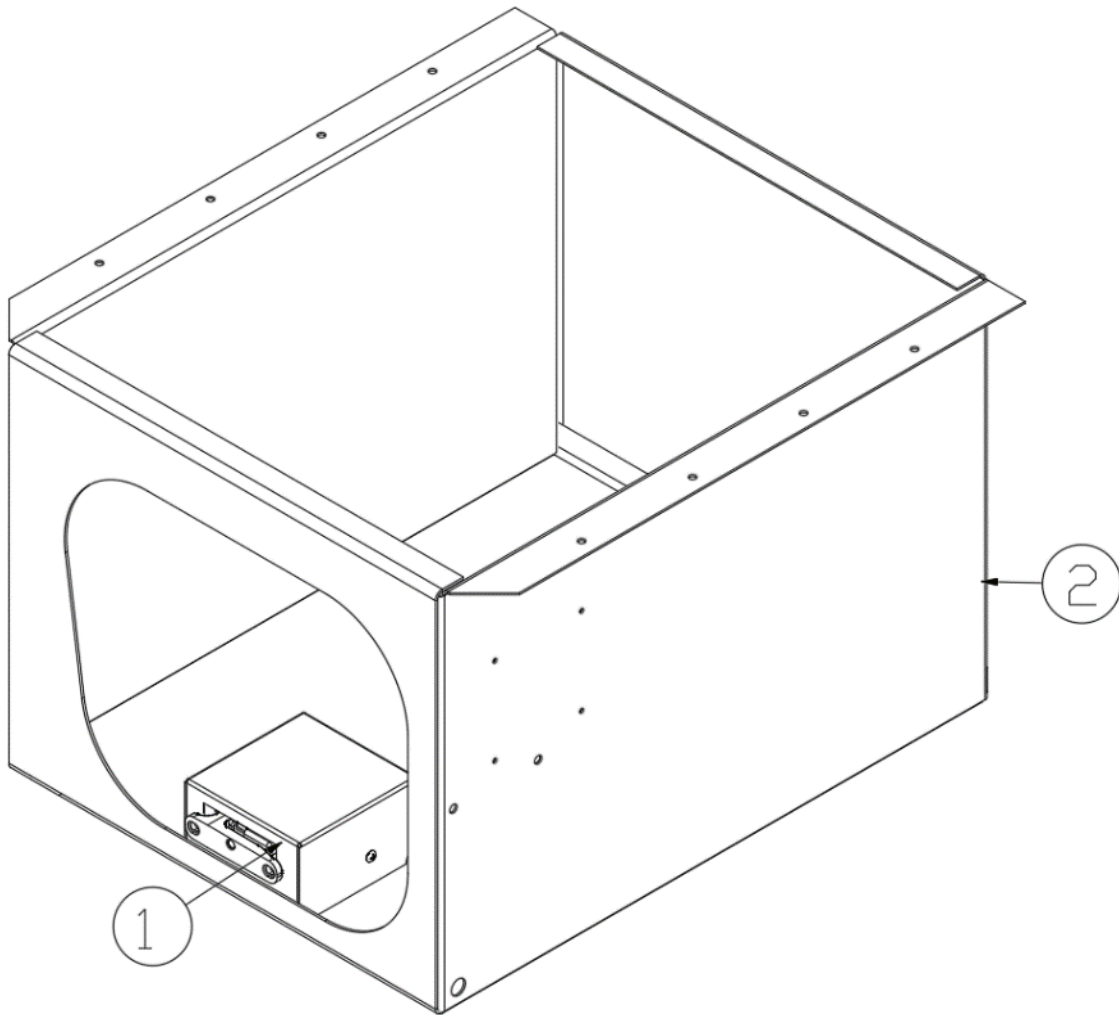

CHASSIS

Exterior Compartment, CS Rear

112527   Compartment, Diesel gen, CS rear

1. 455354   Compartment latch cover
2. 455328   Compartment, CS rear Diesel gen
- 513110   Tie, Black w/fir tree mount
- 365443   Gasket- Flap 1"X .63" #SD-351