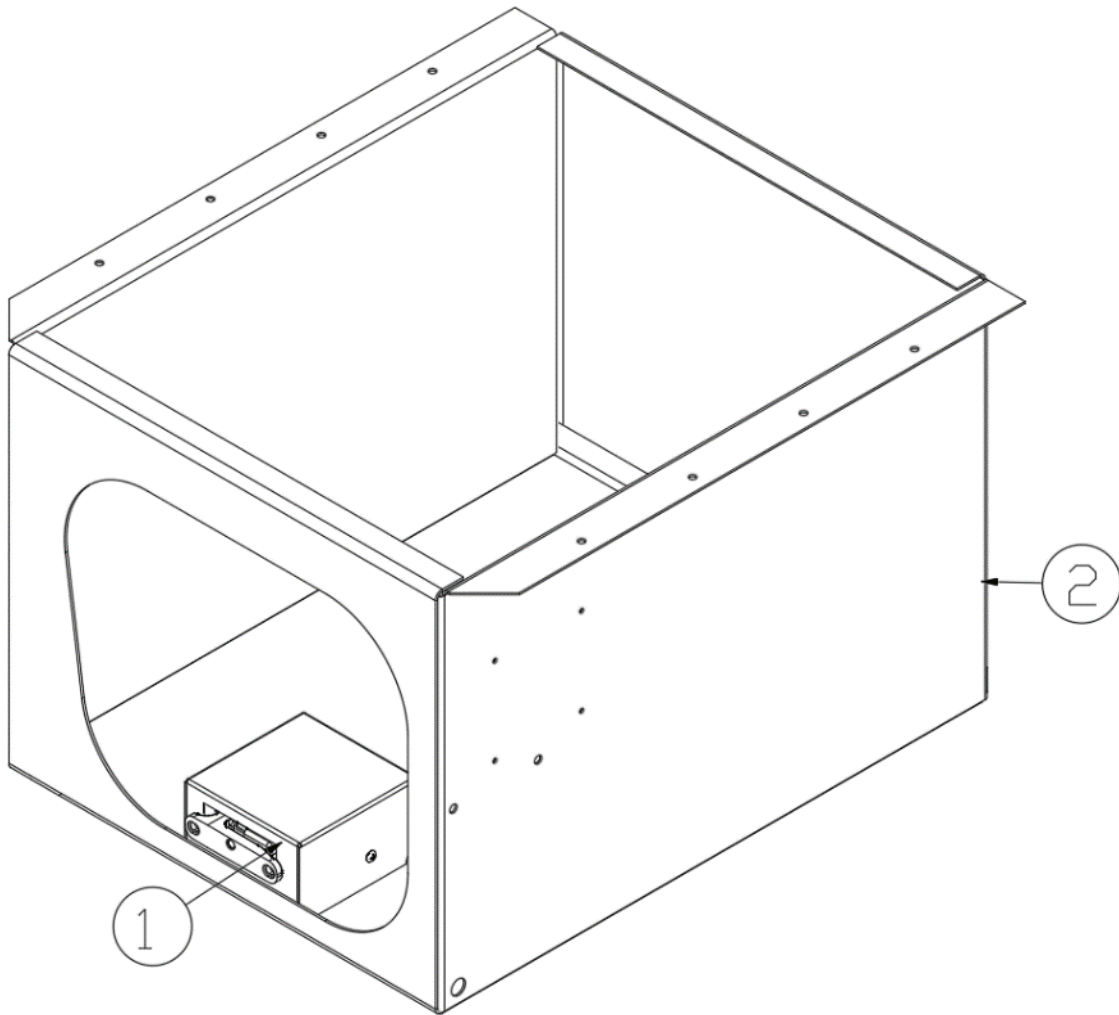

CHASSIS

Exterior Compartment, CS Rear, E1 Package Option

135194   Compartment, CS rear, E1 Package Option

1. 455354   Compartment latch cover
2. 455328   Compartment, CS Rear
- 455942   Bracket, Solar Port
- 513898   Solar Port, Sidewall
- 513110   Tie, Black w/fir tree mount
- 365443   Gasket- Flap 1"X .63" #SD-351