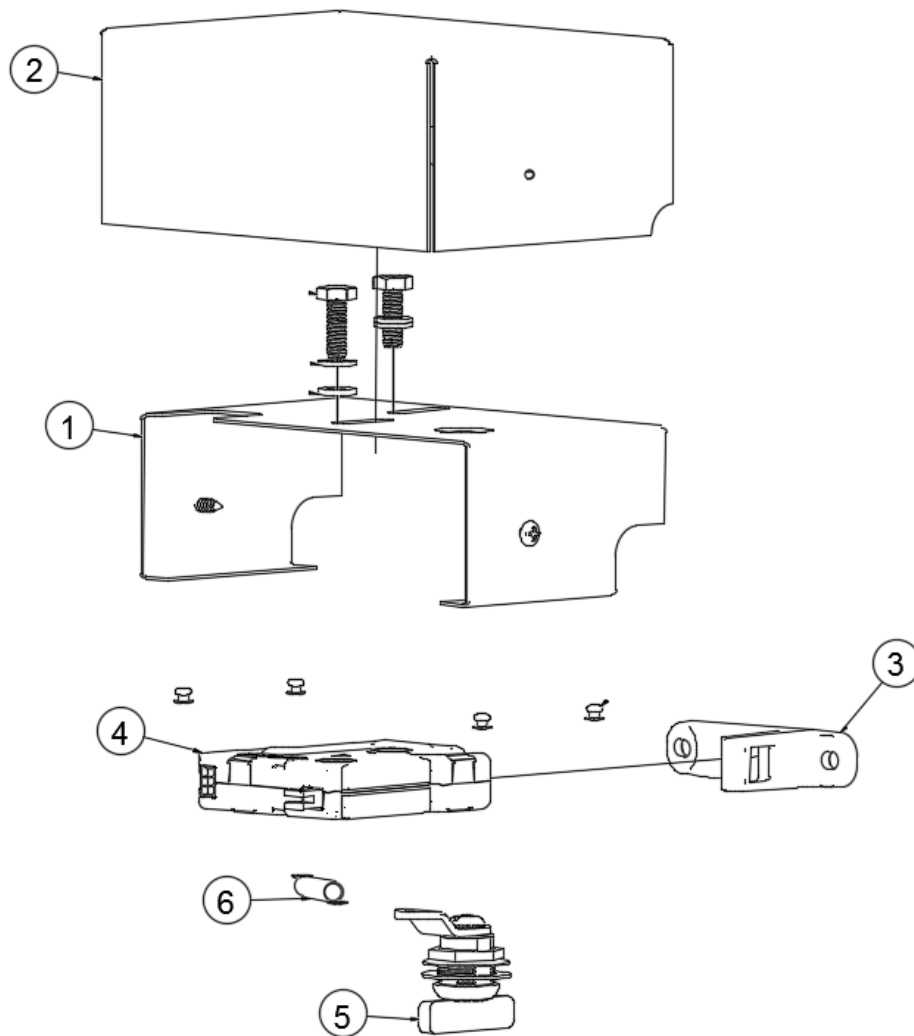

HARDWARE

LPG Latch and Manual Override

112401

LPG Latch/Manual Override

1. 455083	Compartment latch stand
2. 455084	Compartment latch cover
3. 512962-02	Striker w/magnets, Southco
4. 512962-01	Electronic rotary latch, Southco
5. 382381	Cam latch, Wing handle
6. 345633	Extension springs w/loop ends
300111-25	Washer, Flat, .25"
300072-04	Washer, Lock, .25"
345276-03	Bolt, Hex head, .25-20
320116-02	Screw, Phil head, #8 x 1/2, Black