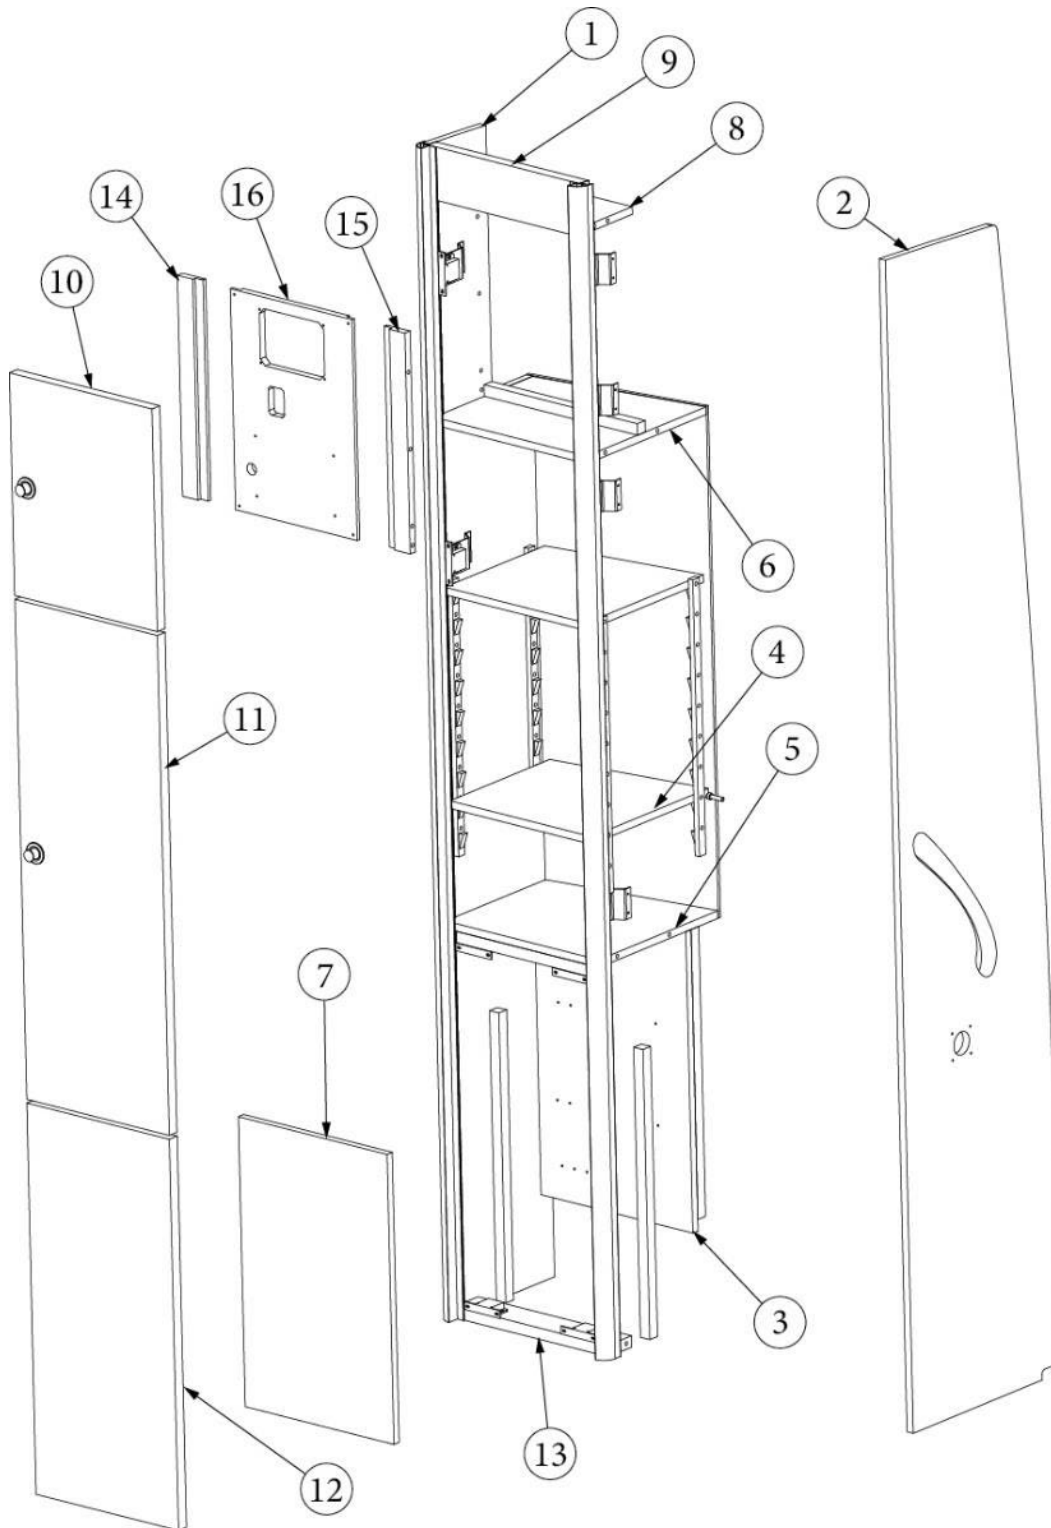

FURNITURE, LOUNGE

Corner Electronics Cabinet, E1 Package Option

Parts Listed on Next Page