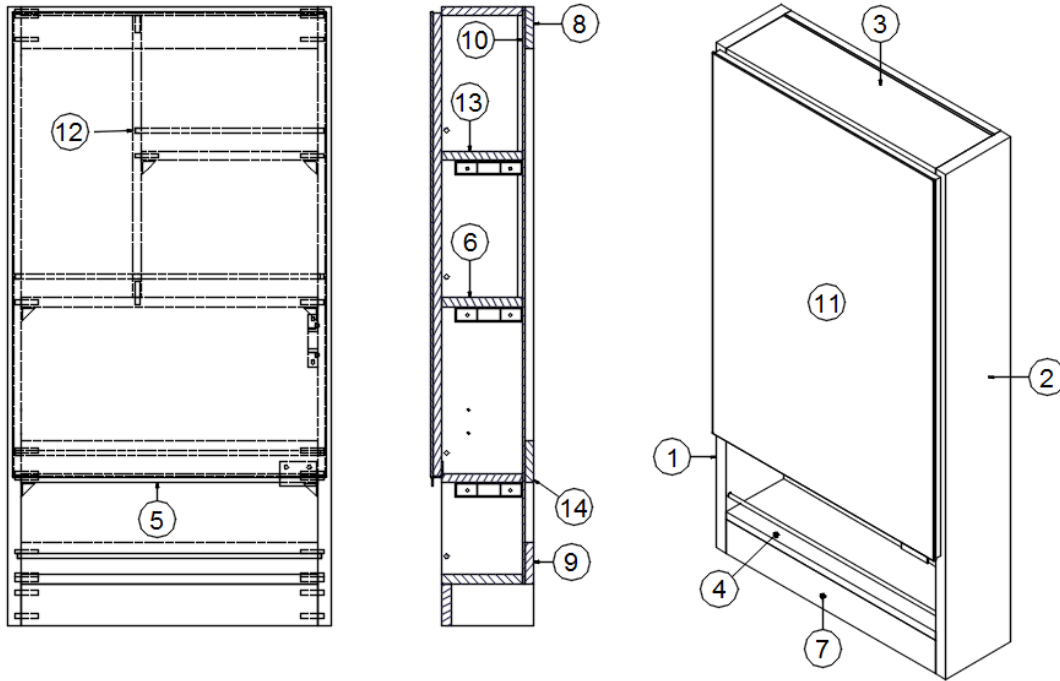

FURNITURE, LAVATORY

Medicine Cabinet

968531

Medicine Cabinet

1. 968531&000118BB	Pre laminate, 5 x 33.5
2. 968531&000218BB	Pre laminate, 5 x 33.5
3. 968531&000312BB	Pre laminate, 4.38 x 16
4. 968531&000412BB	Pre laminate, 4.38 x 16
5. 968531&000512BB	Pre laminate, 4.38 x 16
6. 968531&000612BB	Pre laminate, 4.38 x 16
7. 968531&000712BB	Pre laminate, 2.25 x 16
8. 968531&000812BB	Pre laminate, 2.25 x 16
9. 968531&000912BB	Pre laminate, 2.25 x 16
10. 968531&001003BE	Pre laminate, 16 x 31.25
11. 968531&001112BC	Door, 16.88 x 25.13
12. 968531&001212BB	Pre laminate, 4.38 x 15.25
13. 968531&001312BB	Pre laminate, 4.38 x 9.5
14. 968531&002212BB	Pre laminate, 2.25 x 16
372203-15	Safety glass, Mirrored
115042	Aluminum rod
385940-02	Mirror pull, Chrome
381228-02	Catch, Grabber door, 5LB
386279	Corner brace
381607-15	Hinge, Soft-Close, Overlay, 110° swing
381607-16	Hinge, 85° angle reduction clip