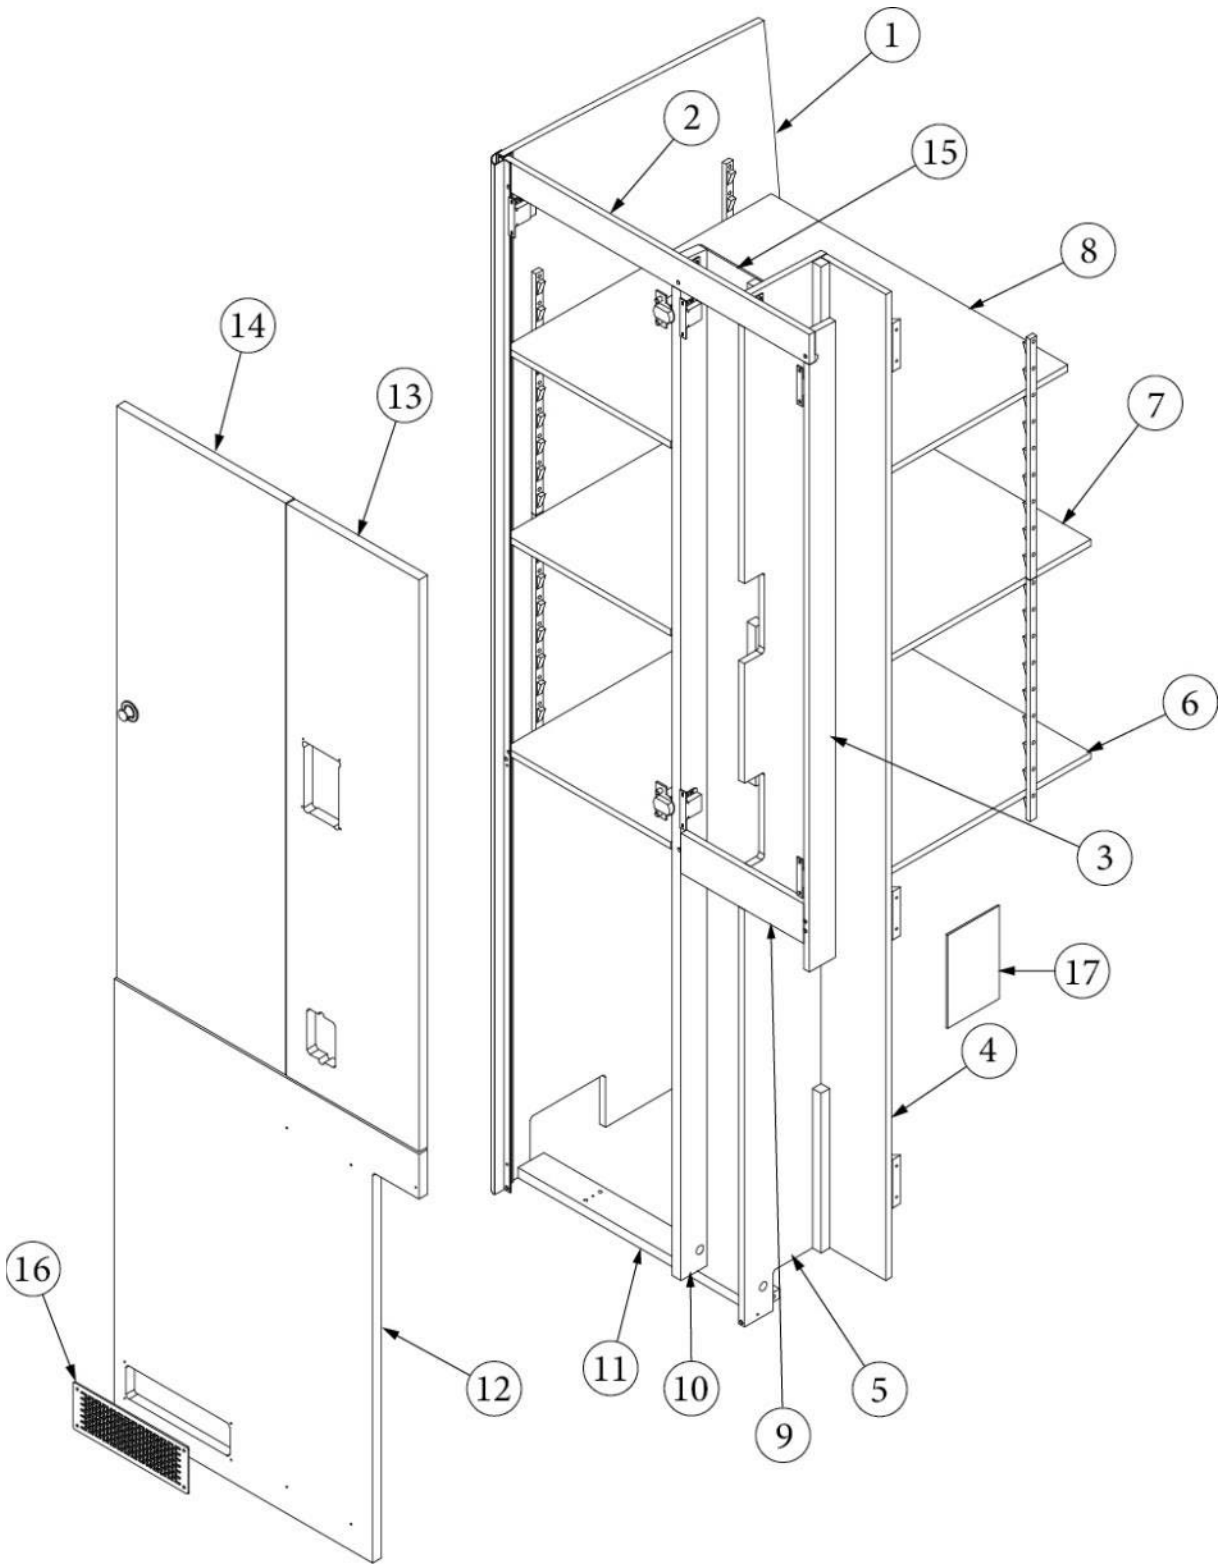

FURNITURE, LAVATORY

Wardrobe, CS Aft, E1 Package Option

Parts Listed on Next Page