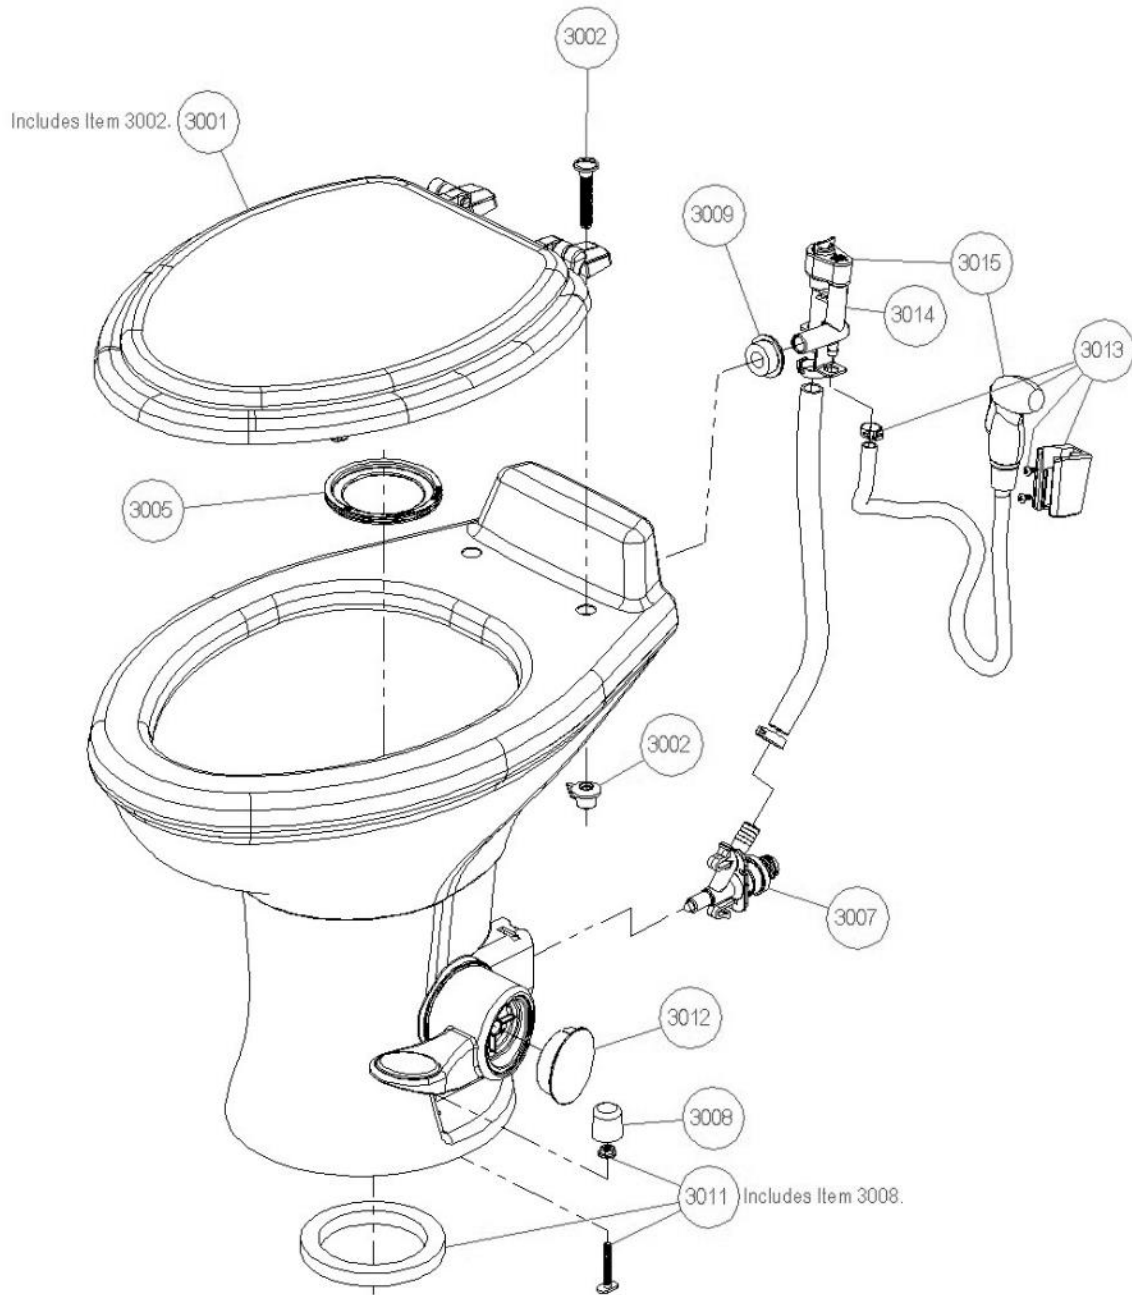

PLUMBING, DRAIN

Toilet

690701
968520
601266

Toilet, Residence w/sprayer, Dometic 320, 302320121
Closeout, Rear Toilet
Flange closet, Slip fit

Parts Pictured Above are Dometic Part Numbers