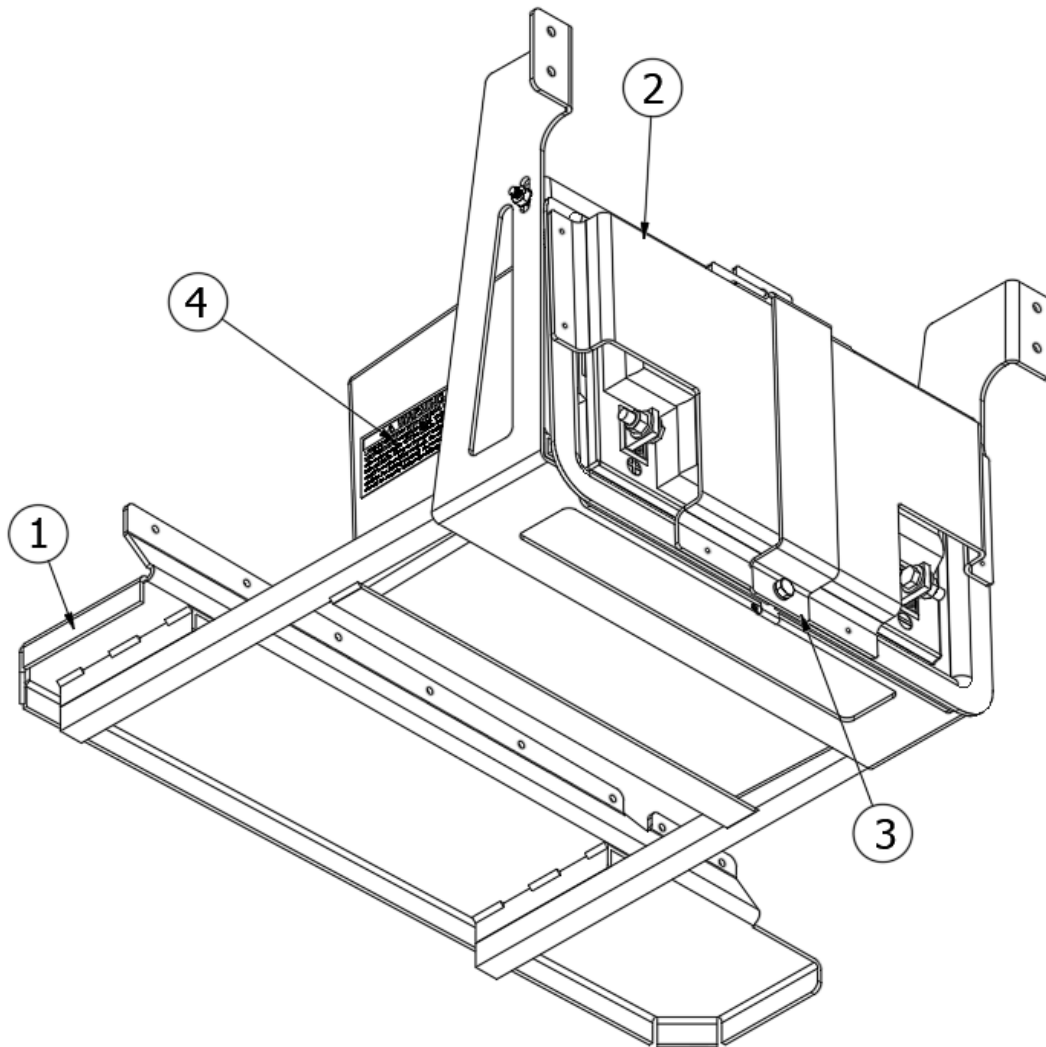

CHASSIS

Battery Install, Step Support Frame

112859-01

Battery Install, Step Frame, Atlas Standard

1. 455769-01

Step-Entry Support Frame RS

455769-02

Step-Entry Support Frame CS

2. 969589

Assy-Battery Box-Plast-Lithium

3. 345676

Clip 1/4-20 No Slip Clip

345276-04

Screw Hex Hd. Cap 1/4-20 X 1 IN.

300072-04

Washer,Lock 1/4IN

4. 386419

Label-Lithium Battery Box

512661

Fuse block, Terminal stud

455785

Heat shield, Battery box

513811

Lithium battery, 12V, 100AH