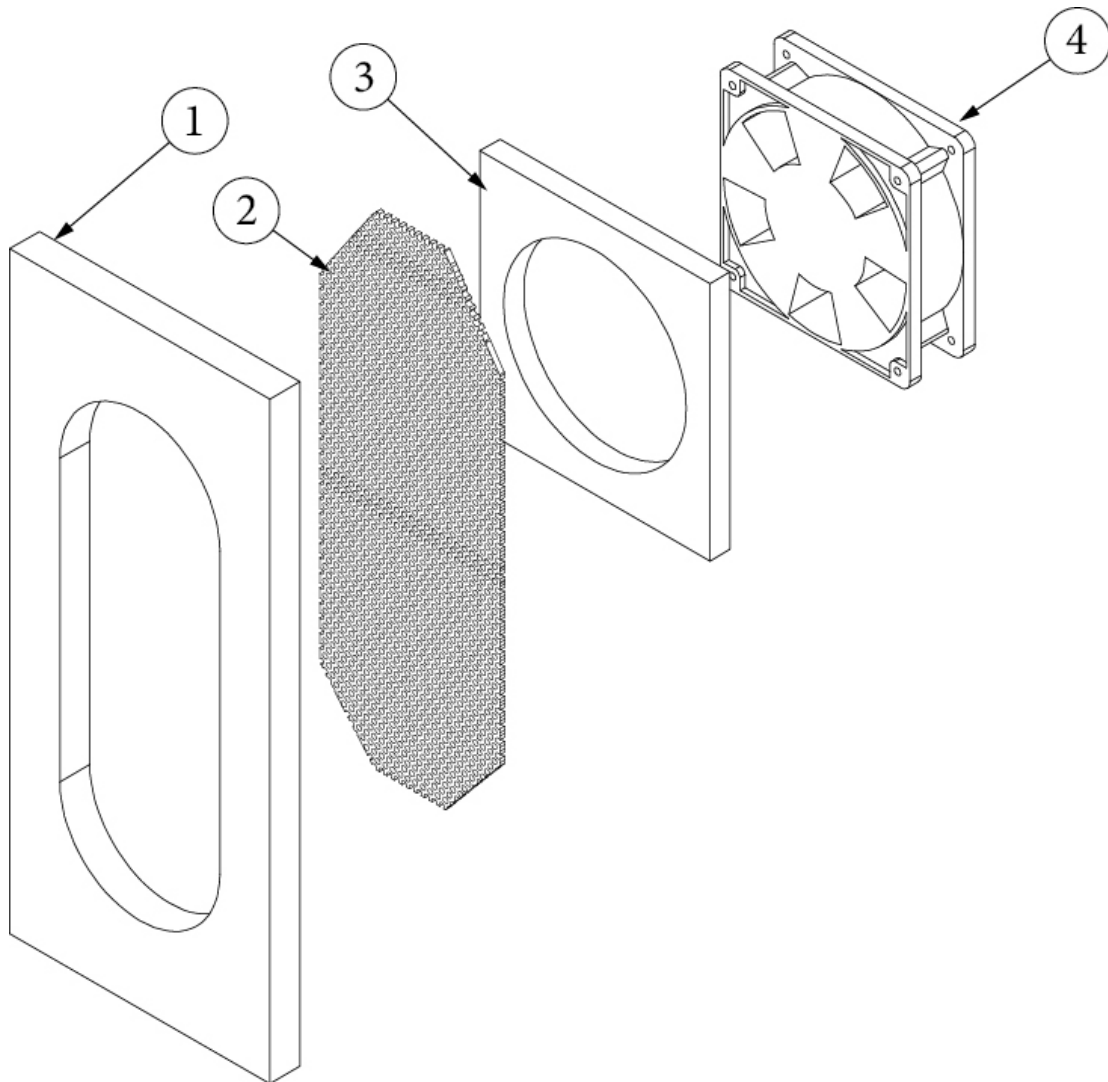

FURNITURE, GALLEY

Pantry Vent Cover, E1 Package Option

969977

Assembly, Pantry Vent Cover, E1 Package Option

1. 969977&000118BB
2. 115712
3. 969977&000312BB
4. 690394
  386575-02
  365479-02
  203942-03

Pre laminate, 6.5 X 14.81"
Alum, Perforated, .125 X 48 X 144"
Pre laminate, 5.75 X 6"
Power Ventilator, (Fan), Refer
Edgebanding, Field Elm, 15/16"
Edgebanding, Grey Cedar, .93"
T-Molding, Black, 13/16"