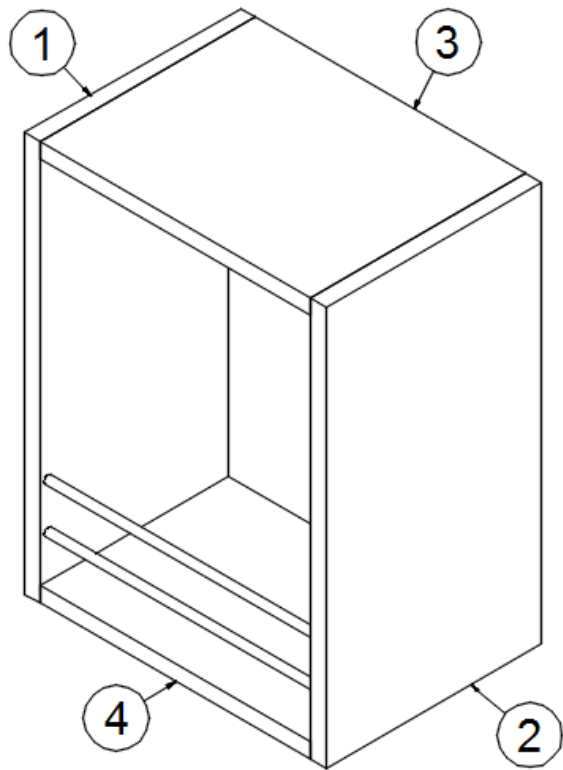

FURNITURE, LOUNGE

Cubby, Front Overhead

968516

Cubby, Front Overhead Roof Locker

1. 968516&000112BB
2. 968516&000212BB
3. 968516&000312BB
4. 968516&000412BB
5. 968516&000503BE
  115042

1. Panel, 7 x 13
2. Panel, 7 x 13
3. Panel, 7 x 8.79
4. Panel, 7 x 8.79
5. Panel, 8.79 x 12
   Aluminum rod