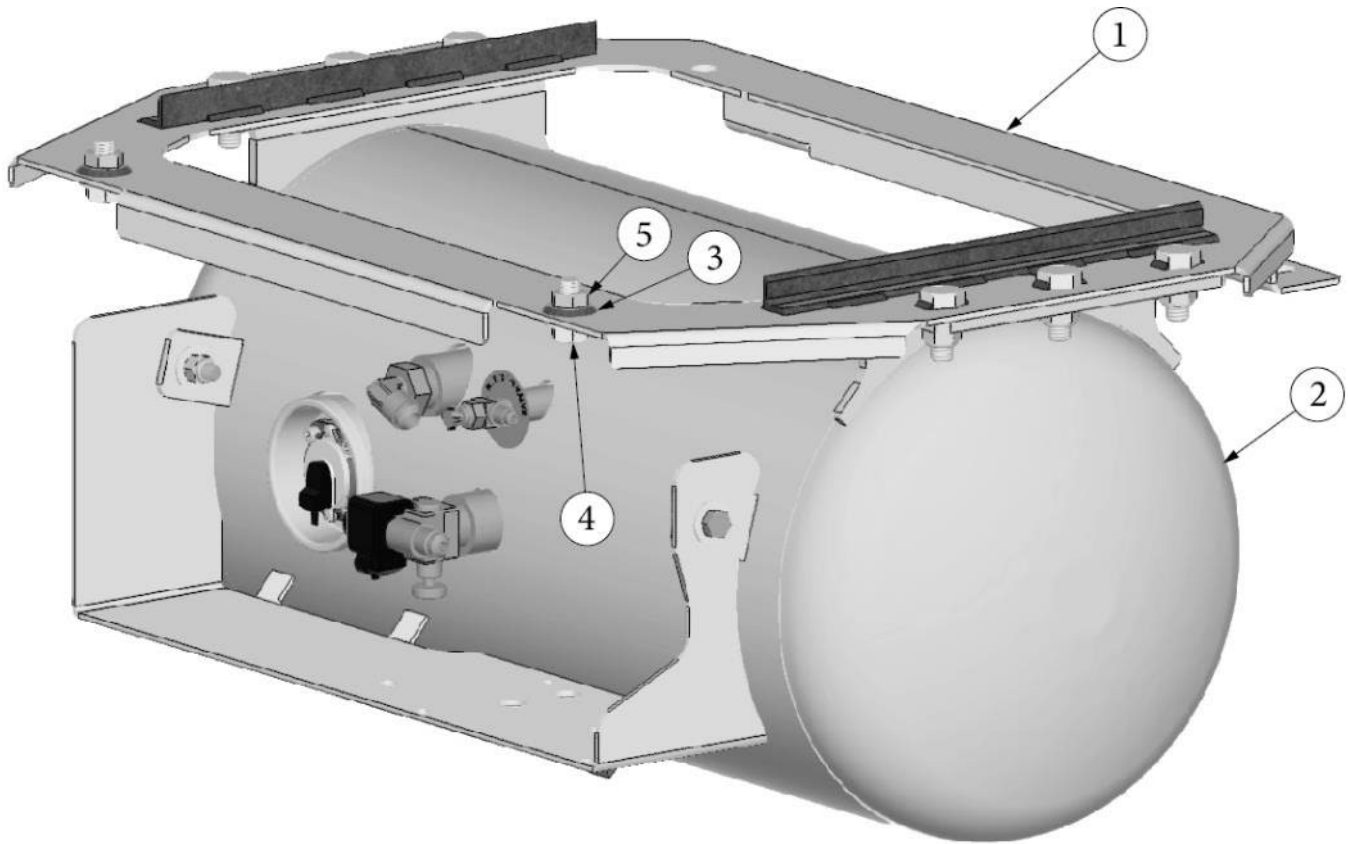

PLUMBING, LPG

LPG Tank Install

112977

LP Tank Install

1. 455532	Weldment, Plate LPG frame
2. 602955	LPG tank, 12.2 gallon
3. 300147	Washer, Flat ID .53" OD 1.1"
4. 345269-04	Bolt, Hex head, 1/2-13 x 1, GR 5
5. 350147-50	Nut, Nylon lock, 1/2-13

LPG Remote Fill

455699 Remote fill Bracket