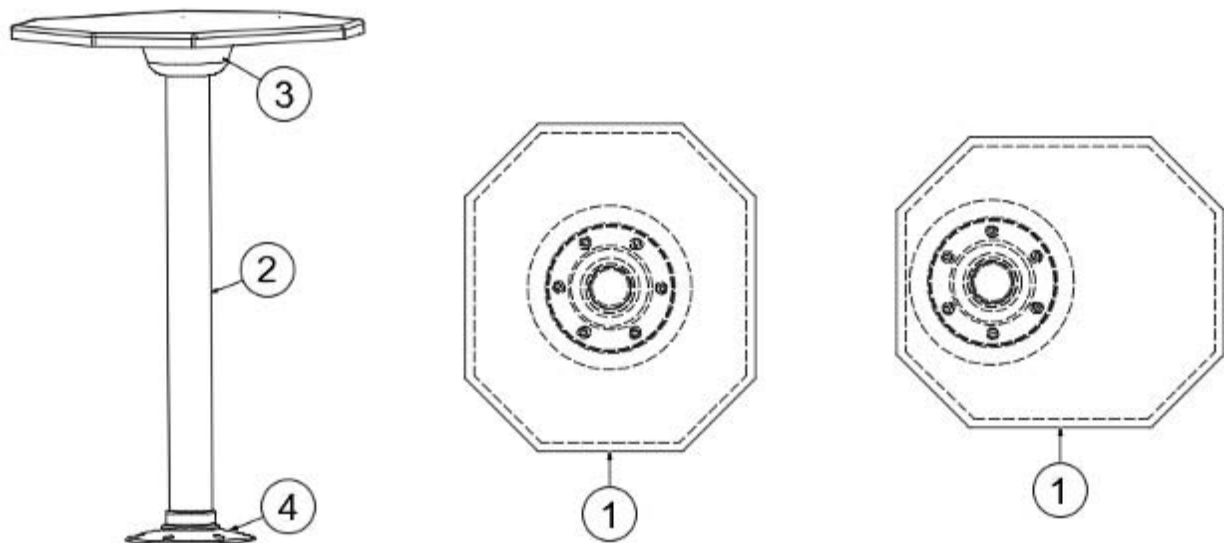

FURNITURE, LOUNGE

Pedestal Table

968496

Pedestal Dinette Tables

- 1. 602861 Pedestal table, White Quartz
- 2. 381974 Pedestal leg, Thread lock
- 3. 381975 Pedestal socket, Tabletop
- 4. 381976 Pedestal socket, Floor