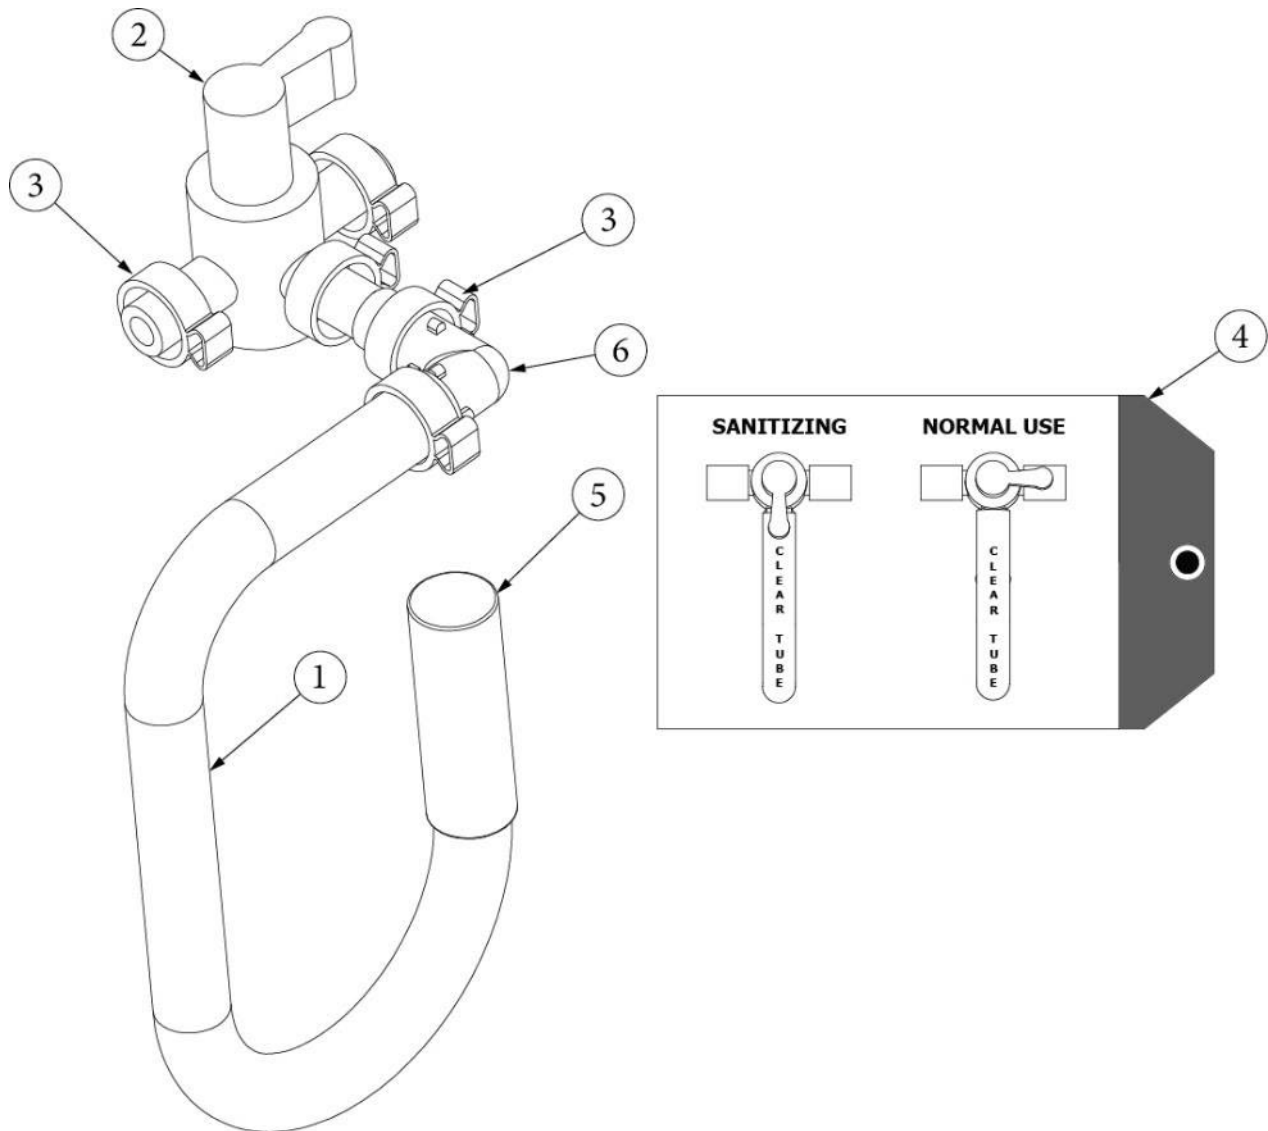

PLUMBING, FRESH WATER

Sanitization Kit

113767

Sanitization Kit Installation

1. 601240-01	Tubing 1/2 I.D. x 3/32 Wall Thick
2. 602711	Valve, 3-Way Bypass, .5" PEX
3. 601698-15	Crimp ring, 1/2"
4. 365513	Tag, Instruction, Sanitization Kit
5. 602801	Cap, 5/8" ID
6. 602256-10	Elbow, Poly, 1/2" Barb