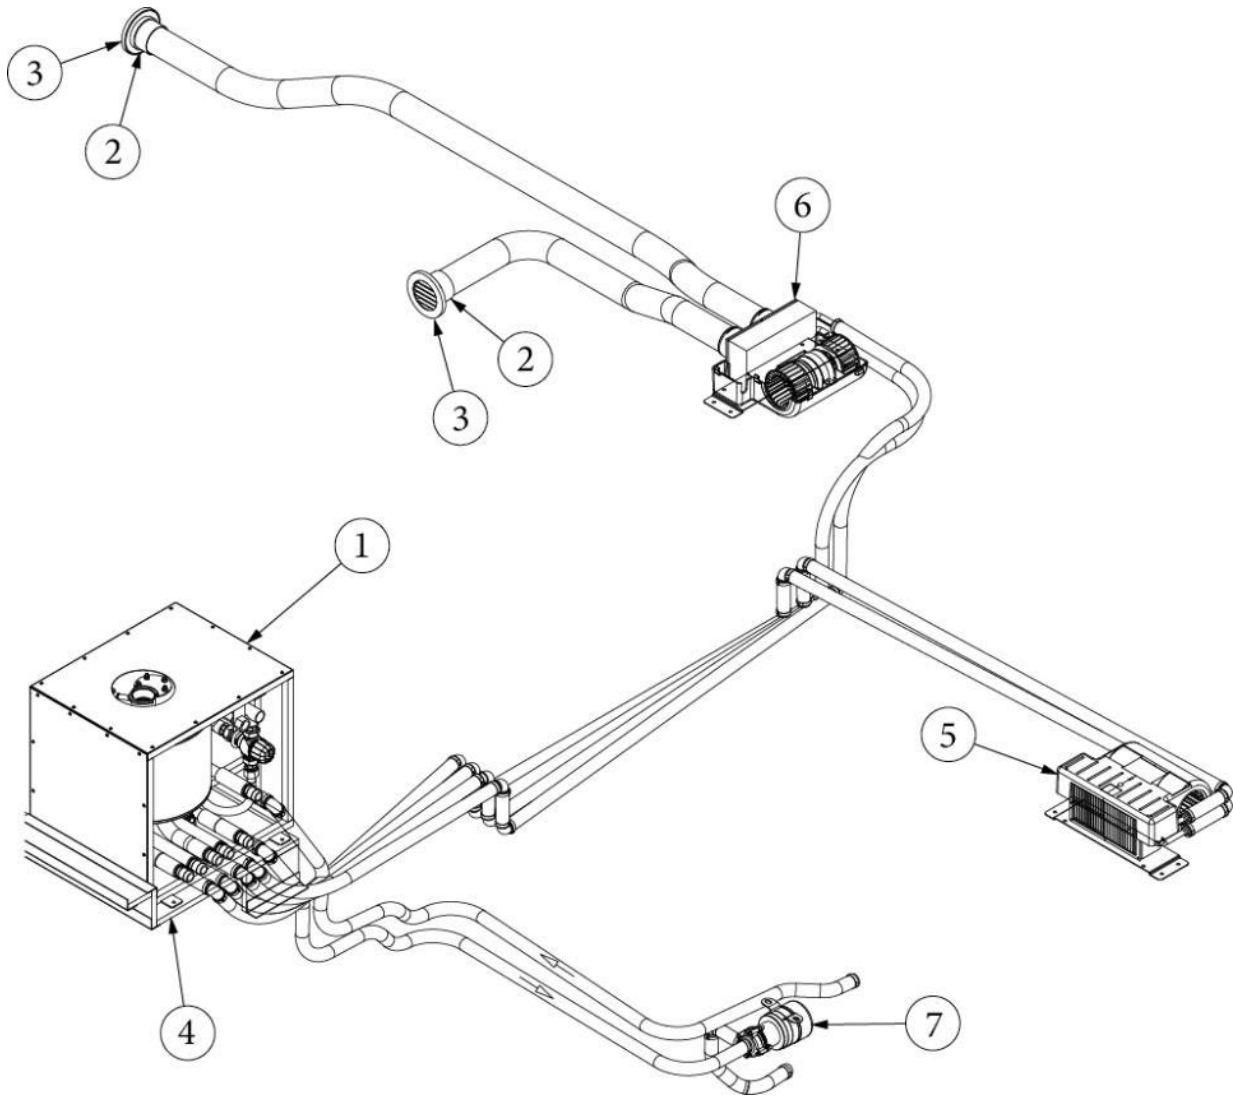

APPLIANCES

Hydronic Furnace and Hot Water System, E1 Package Option

Parts Listed on Next Page