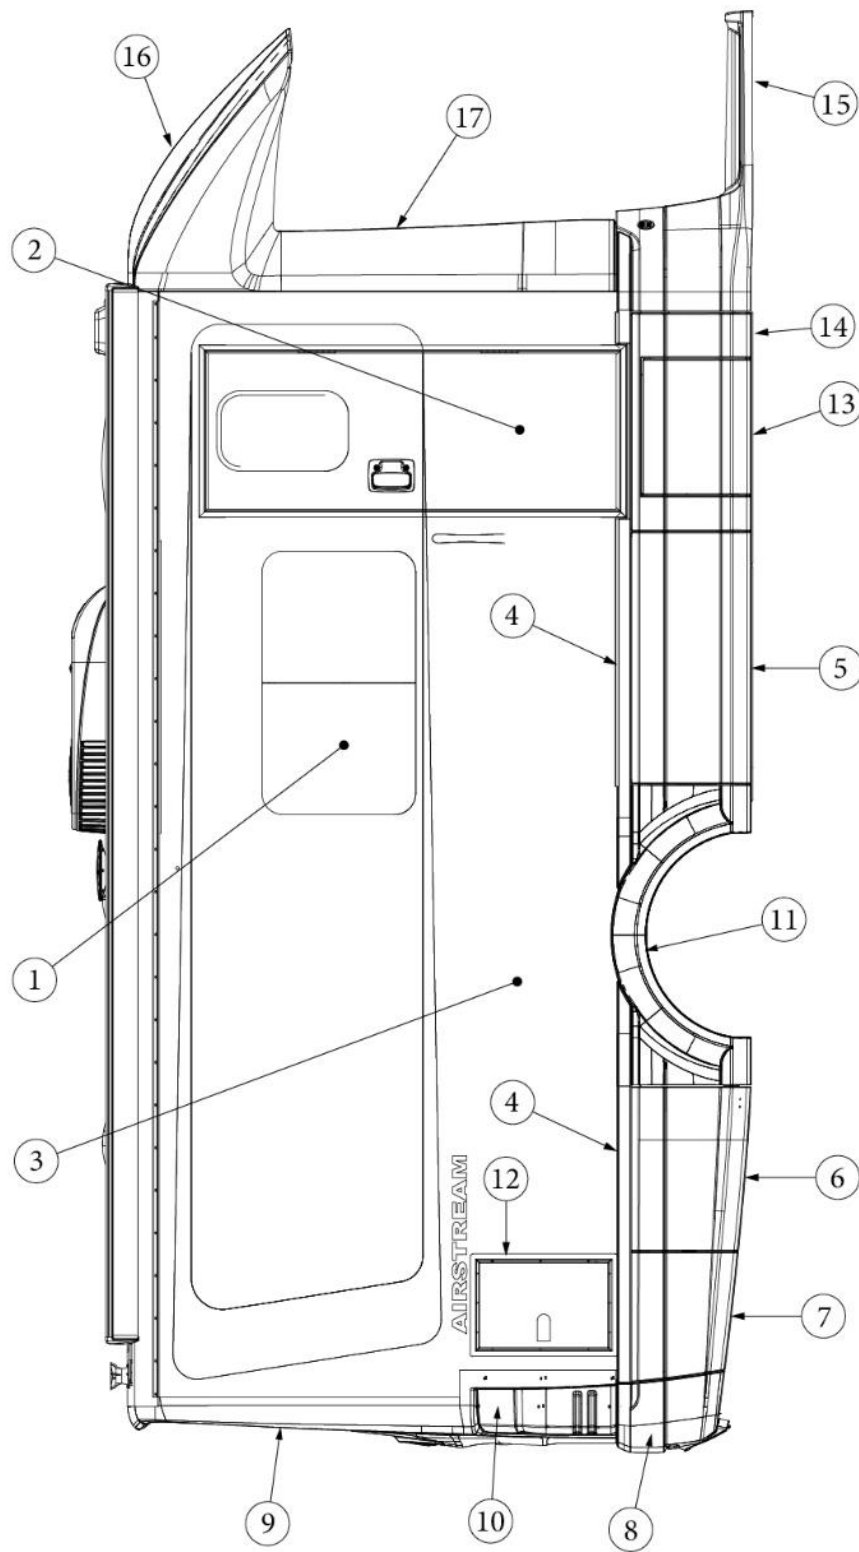

EXTERIOR SHELL

Wall, Curbside

Parts Listed on Next Page