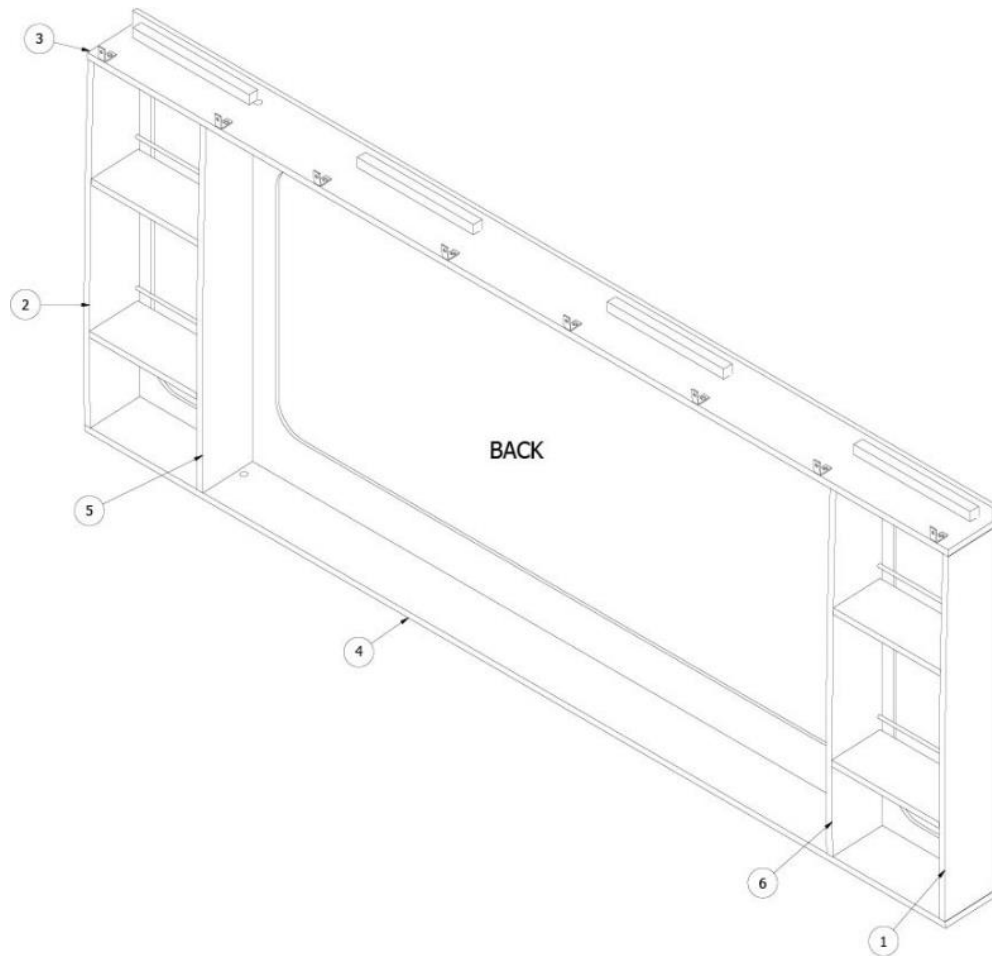

INTERIOR SHELL

Window Valance Slide-Out

968745

Window Valance Slide-Out

- | | |
|--------------------|----------------------------------|
| 1. 968745&000212BB | Panel, 4.28 x 27 |
| 2. 968745&000312BB | Panel, 4.28 x 27 |
| 3. 968745&000412BB | Panel, 4 x 74 |
| 4. 968745&000512BB | Panel, 4.25 x 74 |
| 5. 968745&000812BB | Panel, 4.28 x 27 |
| 6. 968745&000912BB | Panel, 4.28 x 27 |
| 968745&001012BB | Panel, 9.13 x 4.15 |
| 968745&001112BB | Panel, 9.13 x 4.15 |
| 968745&001212BB | Panel, 9.13 x 4.15 |
| 968745&001312BB | Panel, 9.13 x 4.15 |
| 115042 | Aluminum rod, 12.5" |
| 380041 | Bracket, 90°, 1 x 1 |
| 704235-01 | Fabric w/laminate backer, Carbon |
| 704466-01 | Fabric, Avalanche Hit |
| 513330 | Light, Flexible, LED Reading |