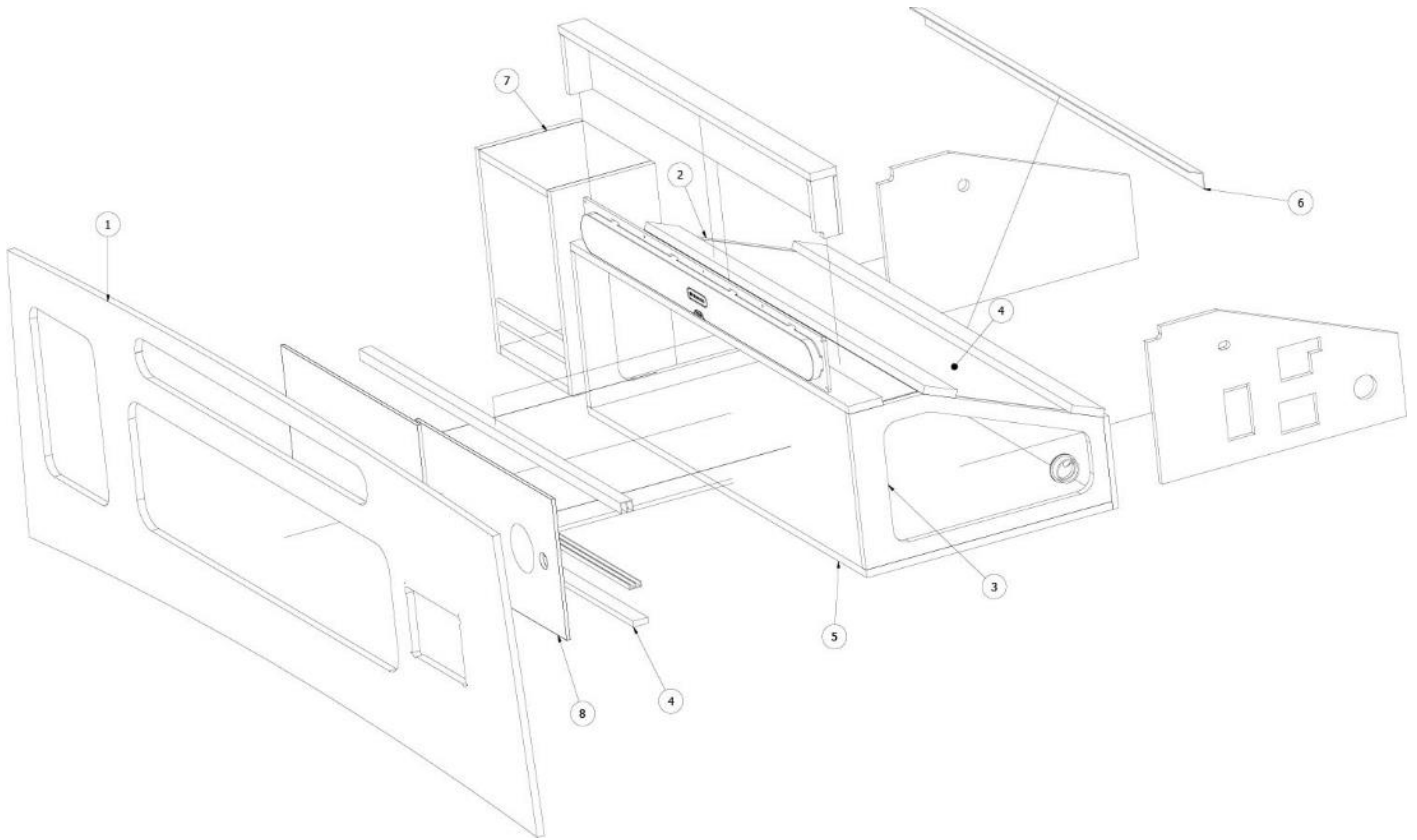

FURNITURE, LOUNGE

Roof Locker, Front Overhead

969669

Front Overhead Locker Assembly

1. 969669&000112BB	Pre laminate, 19.39 x 65.63
2. 969669&000212BB	Pre laminate, 9.89 x 16.5
3. 969669&000312BB	Pre laminate, 9.89 x 16.5
4. 116365	Closeout, Front roof locker
5. 969669&000512BB	Pre laminate, 16.5 x 36
6. 115562	Aluminum angle, 70°, 1 x 1
7. 968516	Cubby assembly
8. 203633-06	Door, Sliding glass
203388-01	Track, Sliding door, Black
381209-01	Grommet w/cap, 1.5", Black
203445	T-molding, .5", Black
701538-01	Carpet w/PSA backing
703991	Seal, Pile weather strip, Black
514209-3	JBL Speaker, Stage 3 Series, 4"
514209-6	Grill, JBL Speaker, 4"
386575-01	Edgebanding, Field Elm, 5/8"
365479-01	Edgebanding, .63", Grey Cedar