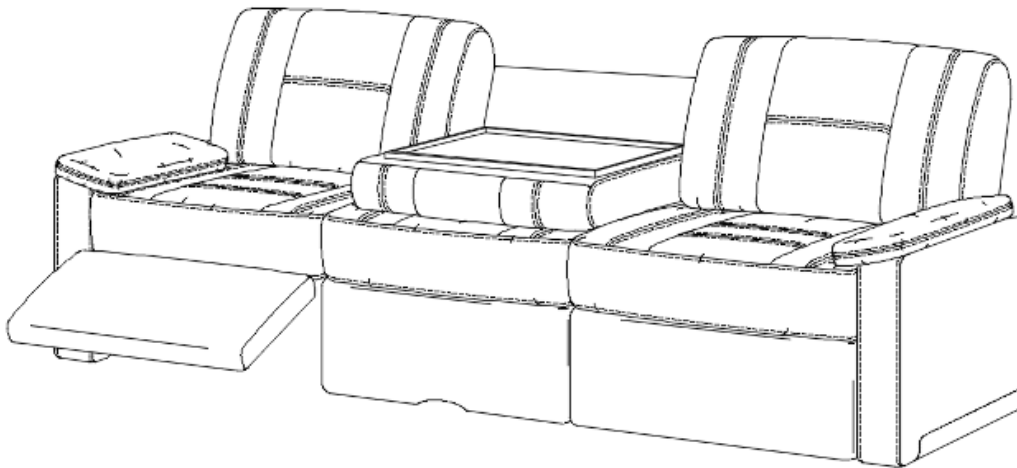

Cab captain's chairs come with the chassis. Airstream sends the chairs out to be recovered to match the motorhome color scheme.

Sofa

602432-02	Fold Down Top - Solid Surface Verano White
602432-03	Fold Down Top - Solid Surface Deep Night Sky
704604CR	Sofa, Power Jackknife, Crow
704604MS	Sofa, Power Jackknife, Moonshine
704604PA	Sofa, Power Jackknife, Papyrus