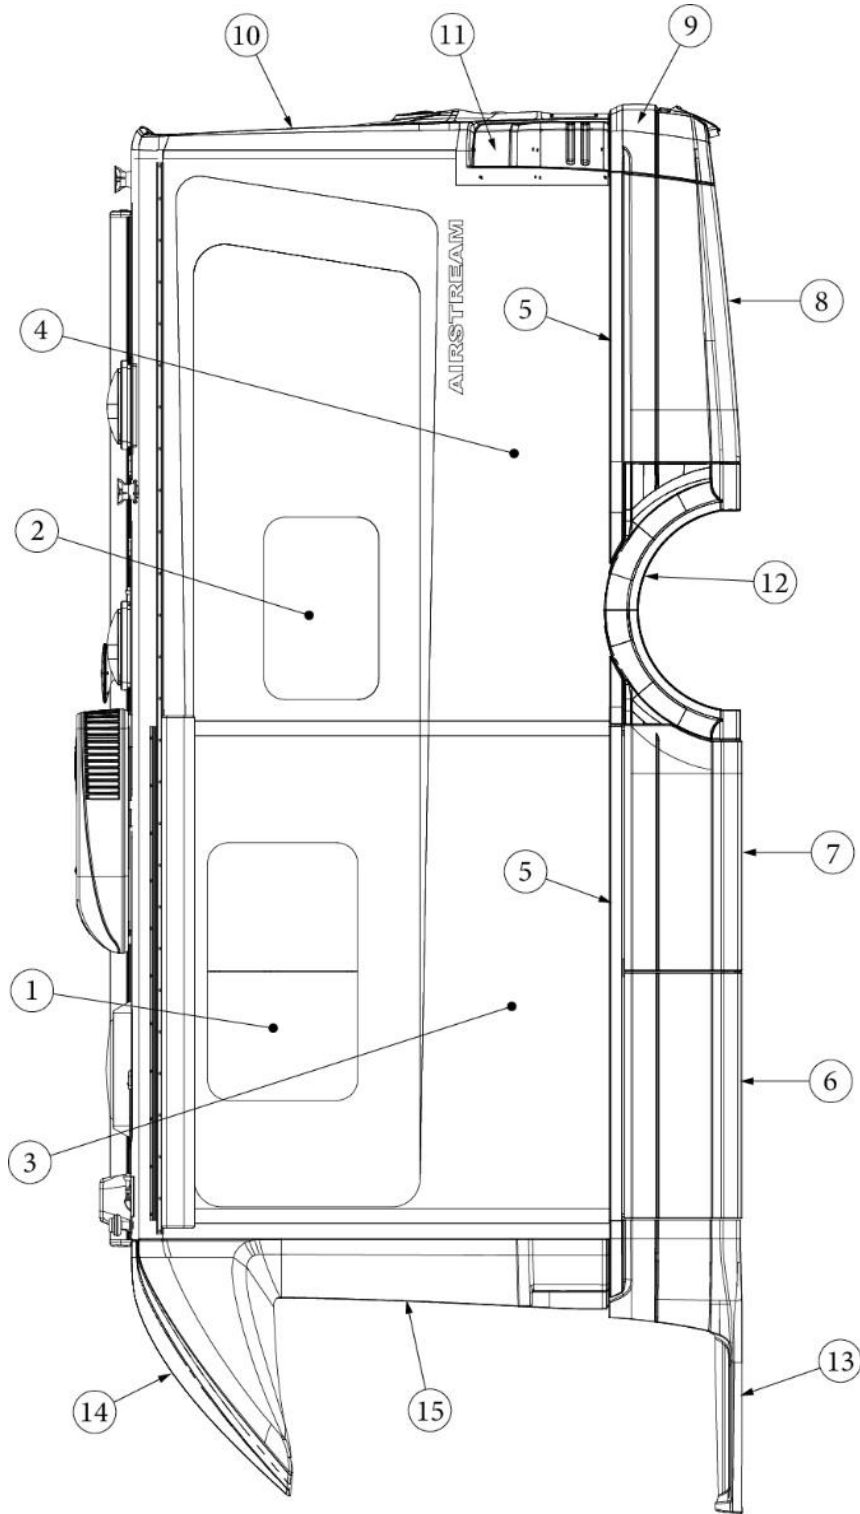

EXTERIOR SHELL

Wall, Roadside

Parts Listed on Next Page