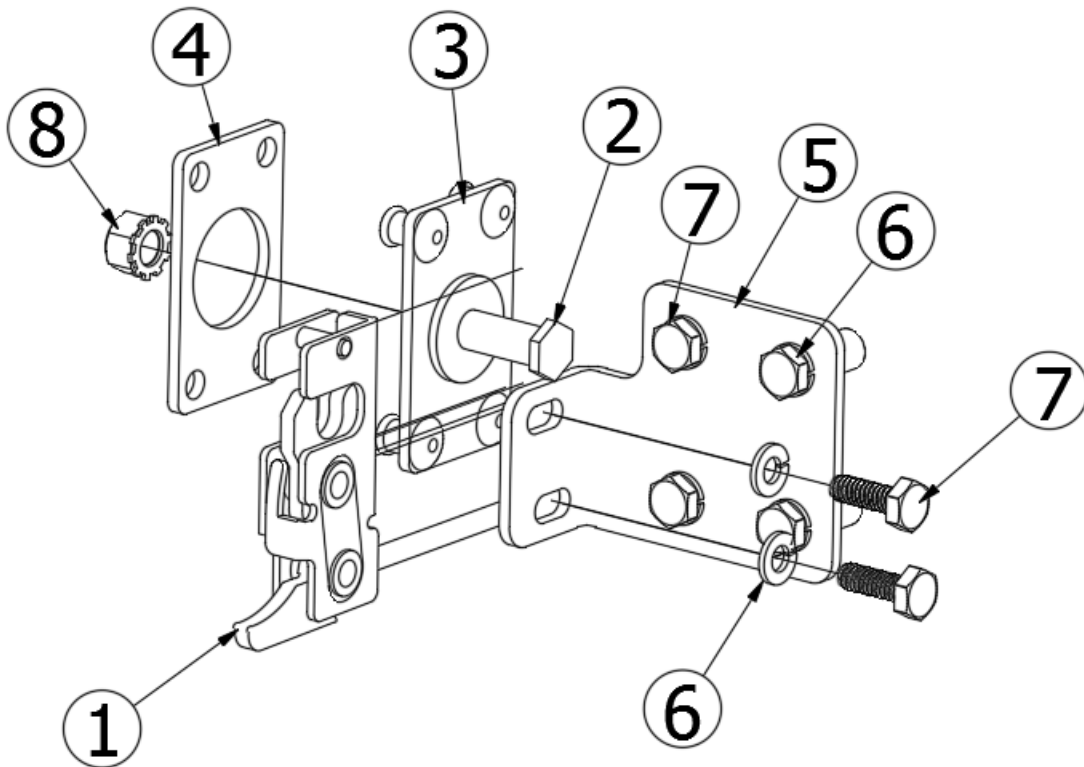

HARDWARE

Generator Latch and Lock

112828

Generator Latch/Lock

1. 382646	Latch - Mini Rotary
2. 382647	Bolt- Striker
3. 455529	Bracket-Pin Support - Outer
4. 455530	Bracket-Pin Support - Inner
5. 455531	Bracket - Rotary Latch
6. 300072-04	Washer, Lock 1/4in
7. 345276-03	Bolt Hex. Hd. 1/4-20 X 3/4in
8. 350256	Locknut-W/Tooth Washer- M8x1.25
350259-01	Rivet Nut, Wedge Head, 1/4/20 X .165-.260
325128-01	Rivet-.125-.50 Steel