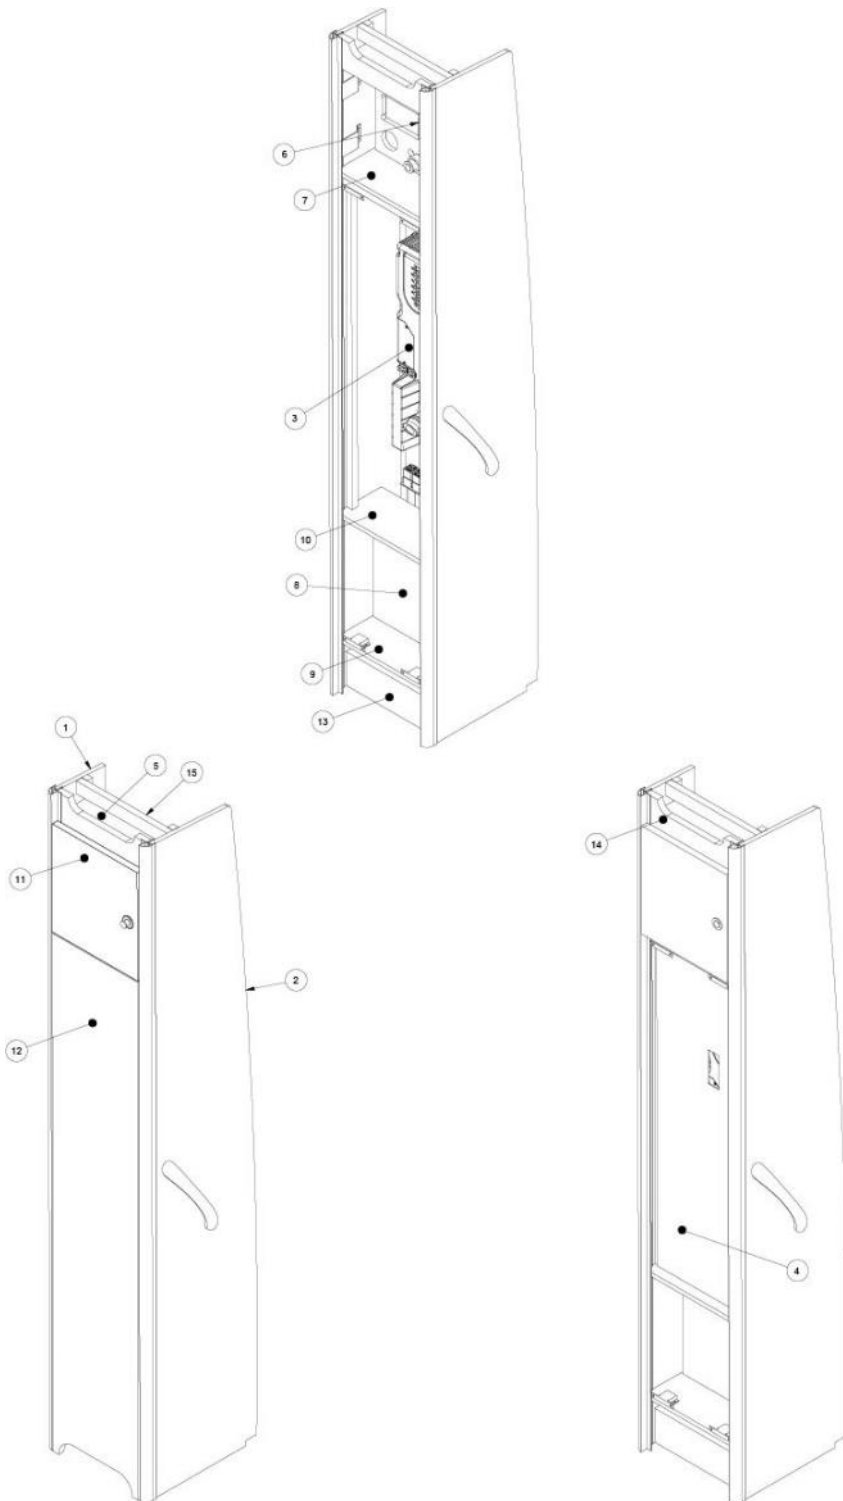

FURNITURE, LOUNGE

Corner Electronics Cabinet

Parts Listed on Next Page