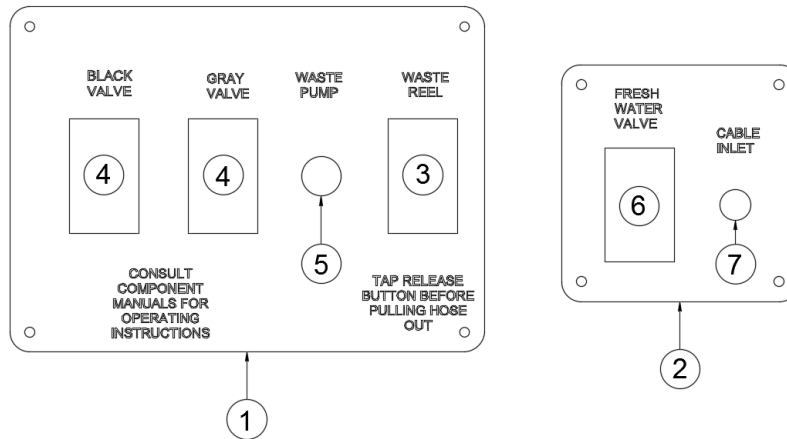

ELECTRICAL, 12 VOLT

Buzzer

512515 Buzzer, Low Current, Sonic, 10mA, 12V

Switch Panels

1. 386361 2. 386339 3. 513550 4. 513128 5. 602205-01 6. 513079 7. 510623 510623-01	- Panel - Exterior Switches - Water valve/Coax cover plate - Switch W/Controller, White FP - Switch, Momentary spring center to off w/light - Switch, 20 Amp, Macerator - Switch, Momentary w/light - Coax connector - Coax connector locking nut

Switches

513356 513441 513042 513042-01 512434 513079 513128 513116 513229 513354 602205-01 514061-04 513613	- Switch, Step hold ON/OFF, TV lift UP/Down - Controller, TV lift - Switch, Magnetic reed - Magnet flange mount - Switch, ON/OFF, LP valve - Switch, Momentary w/light - Switch, Momentary spring center to off w/light - Switch, Slide out/extend/retract - Switch, Awning extend/retract - Switch, Overhead door magnetic contact - Switch, 20 Amp, Macerator - Push Button Assembly, Volta, E1 Package Option - Switch Assembly, DPDT, Main Disc. Light/Switch