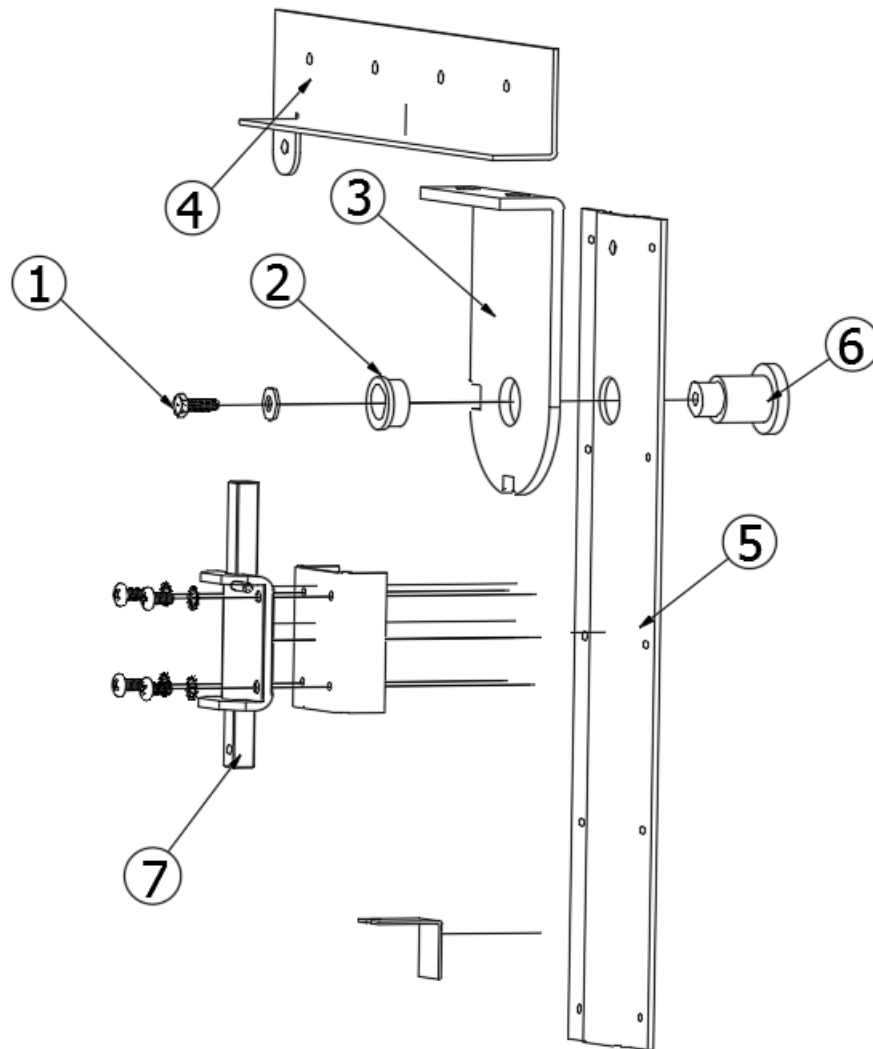

HARDWARE

Murphy Bed Lock Hinge

455442

RH, Murphy Bed Hinge

1. 345276-03
2. 382392
3. 455138
4. 455139-02
5. 455184
6. 455185
7. 455442-012
455442-5

Bolt Hex. Hd. 1/4-20 X 3/4in
Press-Fit Drill Bushing W/Head
Bracket-Bed Wall Swing Atlas
Brkt-Bed Base Mtg - Rh
Brkt-Bed Base Swing
Pin Bed Swivel Atlas
Slide Bolt Latch For Bracket
Slide bolt riser