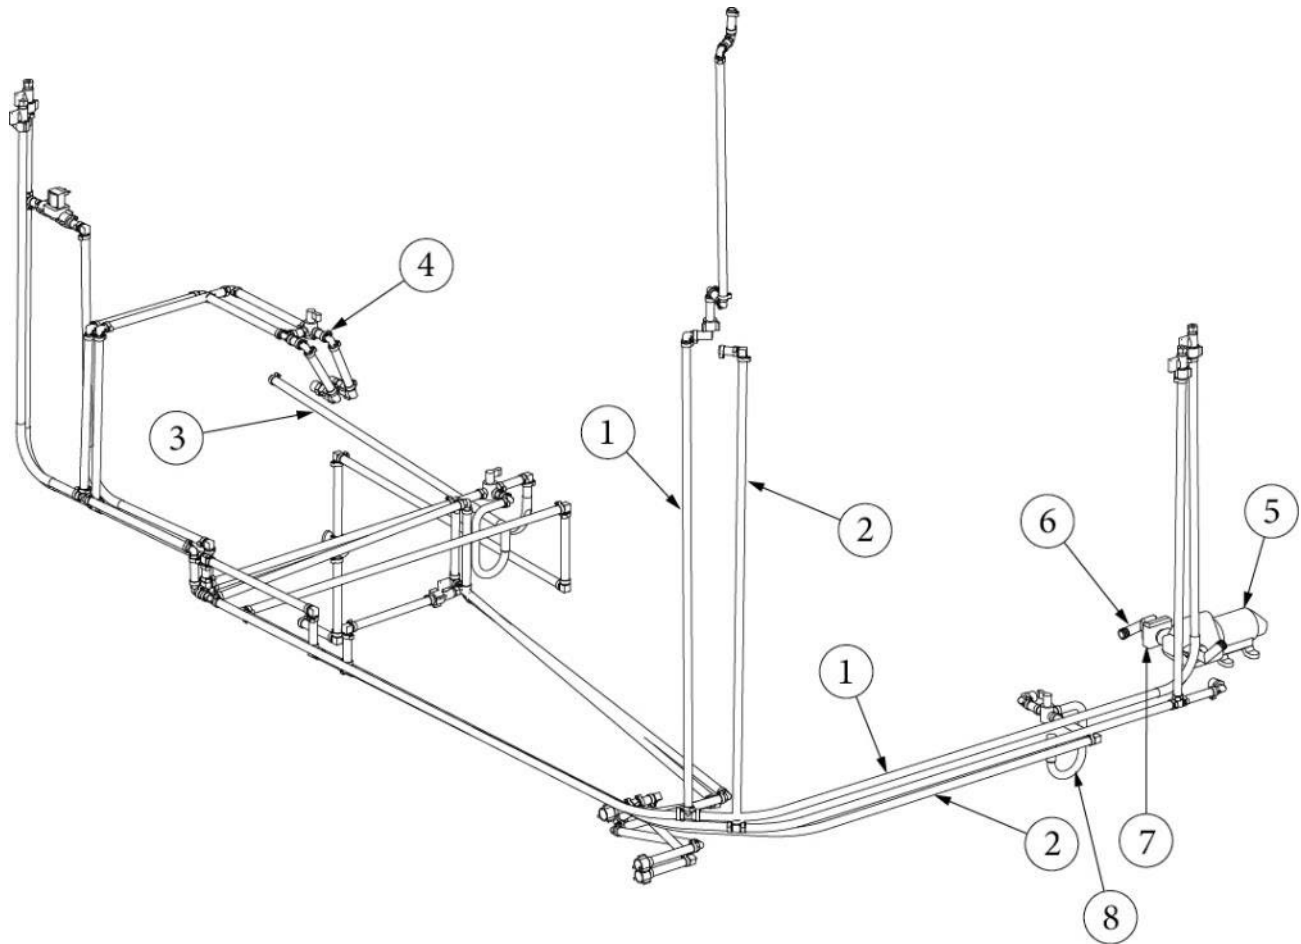

PLUMBING, FRESH WATER

Fresh Water Lines, E1 Package Option

944034

Fresh Water Layout, E1 Package Option

1. 944034-01	Layout, Fresh Water Lines, Hot
2. 944034-02	Layout, Fresh Water Lines, Cold
3. 944034-03	Layout, Fresh Water, Tank to Pump, Cold
4. 944034-04	Layout, Water Heater Bypass
5. 602177-01	Pump, Water Flojet #03526500H
6. 602177-05	Quick Connect, Pump Port, .5"
7. 602177-02	Strainer, Mini Assembly
8. 112814	Assembly, Winterization Kit
602186	Flex Hose, 20" Swivel Connector
602256-09	Plug, Test Poly, .5" Barb