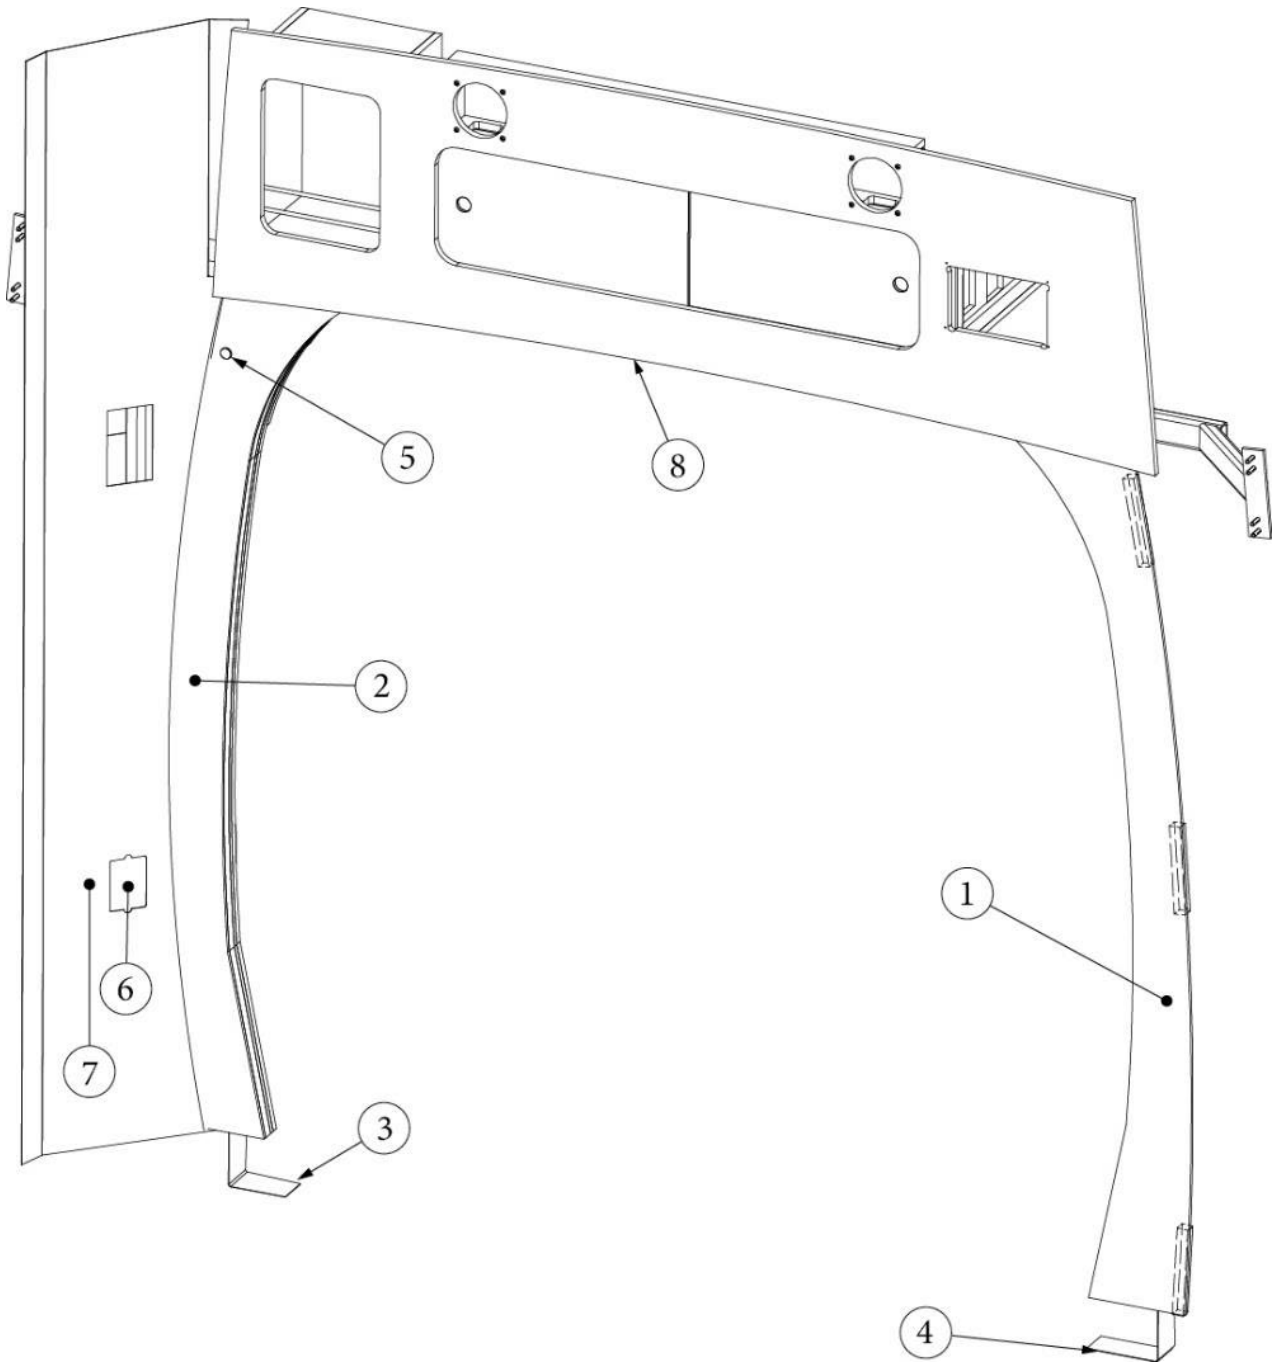

FURNITURE, LOUNGE

Forward RS and CS Wall

Parts Listed on Next Page