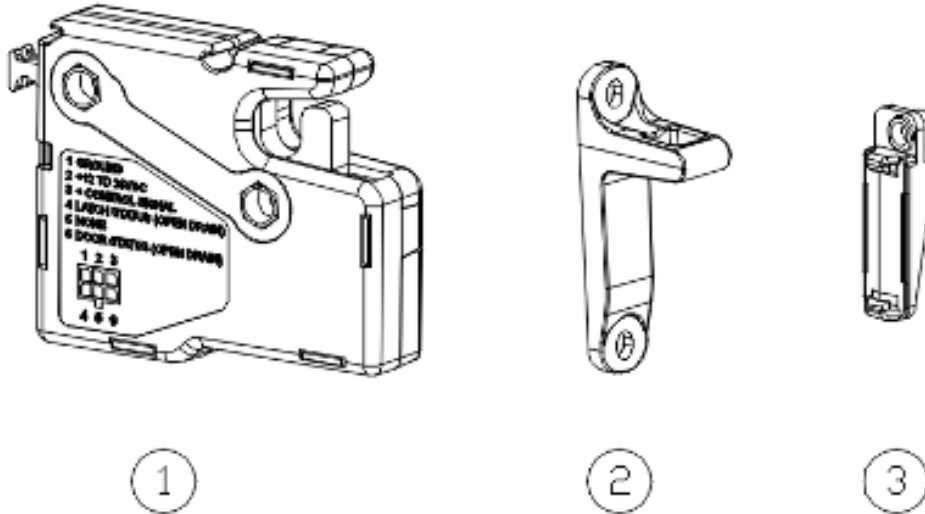

HARDWARE

Electronic Rotary Latch

1. 512962-01 Rotary latch, Southco
2. 512962-02 Striker w/magnets
3. 512962-03 Manual override bracket
- 512962-04 wire harness

Gas Struts and Door Props

1. 112596 Install, Door Struts
   135193 Install, Door Struts, E1 Package Option
2. 382530 Gas strut, 40#, 15.75" extended
   382540 Gas strut, 30#, 12" extended
   382534-01 Curved prop bracket, Left hand
   382534-02 Curved prop bracket, Right hand
   382507-01 Ball stud, .54" thread
   382684 Door Prop, Generator
   382684-01 Door Prop, E1 Package Option
   455955 Bracket, Door prop, E1 Package Option