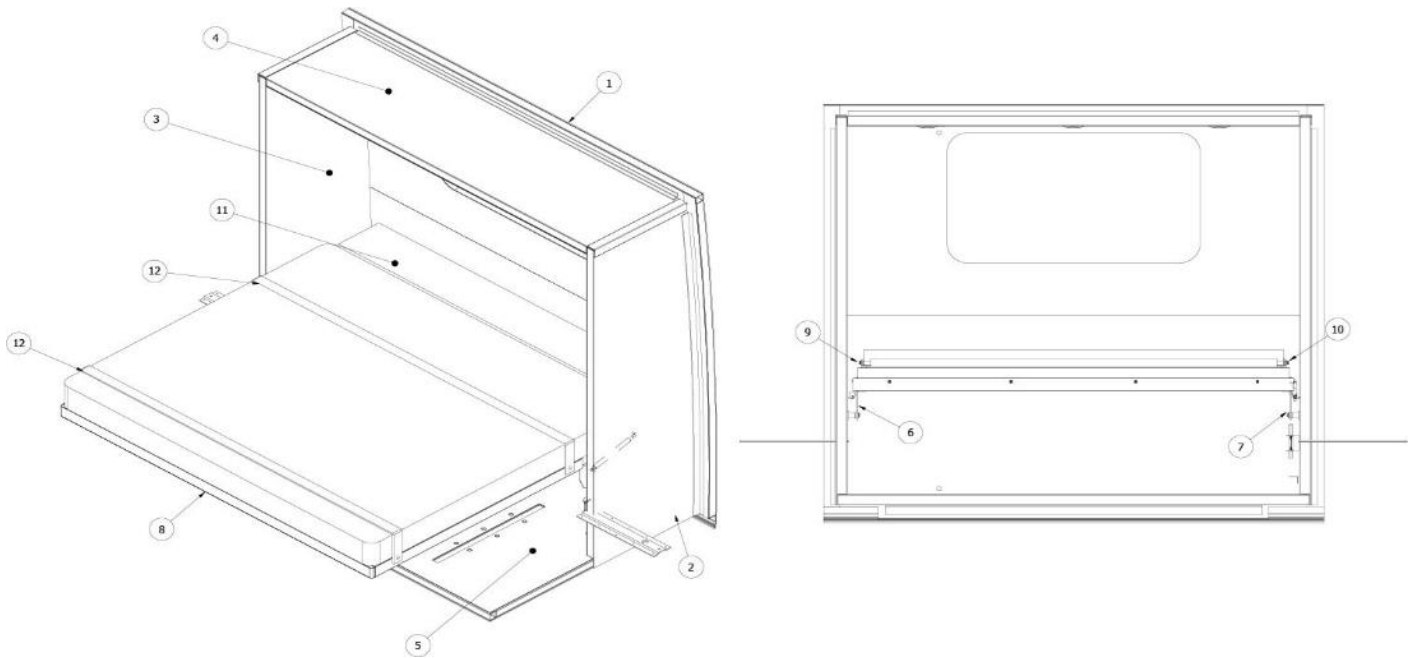

FURNITURE, LOUNGE

Murphy Bed

112520

Murphy Bed Install

1. 923268	Slide-out room assembly
2. 923271	Slide-out forward wall assembly
3. 923272	Slide-out aft wall assembly
4. 923273	Slide-out roof assembly
5. 923492	Slide-out floor assembly
6. 455190-01	Murphy bed lift, LH
7. 455442	Murphy bed hinge, RH
8. 968995	Murphy bed frame/wall
9. 455140-01	Pillow cushion bracket, LH
10. 455140-02	Pillow cushion bracket, RH
11. 968514	Flip down pillow support cushion
12. 704405	Strap, Secure Murphy bed mattress
372293	Mirror, Oval, 12 x 36, Faux window
371460	Aluminum trim, Face frame, Faux window
455234	Angle, Top slide-out
411041	Power slide-out system, Schwintek
513098	Slide-out room controller, Schwintek
382390	Gas spring w/fittings
455350	Murphy bed frame, Aluminum
99900P-2224	Froli spring mat
455803	Bed Stop, Floor Mounted Bracket
382759	Bumper, Bed Stop, 3/4" OD