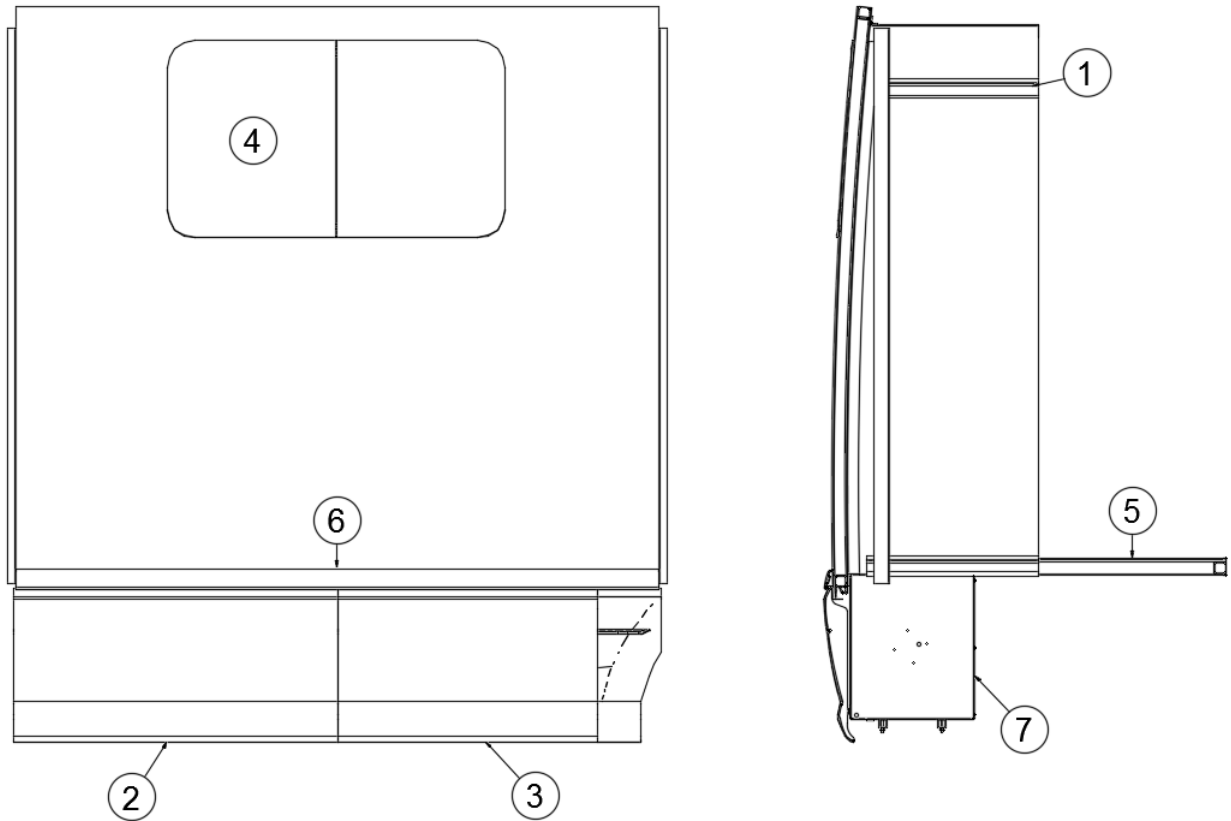

EXTERIOR SHELL

Slide-Out Room

112404

Slide-Out Room

- | | |
|-----------|----------------------------------|
| 1. 411041 | Slide-out system, Schwintek |
| 2. 923283 | Compartment door |
| 3. 923325 | Slide-out compartment door, Aft |
| 4. 372279 | Window, Top hinge, 23.63 x 41.63 |
| 5. 115839 | Aluminum trim, Slide-out floor |
| 6. 203952 | Trim, Slide-out RS beltline |
| 7. 455324 | Compartment, Slide out |
| 115694 | Extrusion, Door hinge |
| 115692 | Extrusion, Hinge body rail |
| 512962-01 | Electronic rotary latch, Southco |
| 513931 | Carrier, Track cable |
| 513354 | Door magnetic contact |
| 382310 | Slide out roller |
| 365443 | Gasket- Flap 1"X .63" #SD-351 |