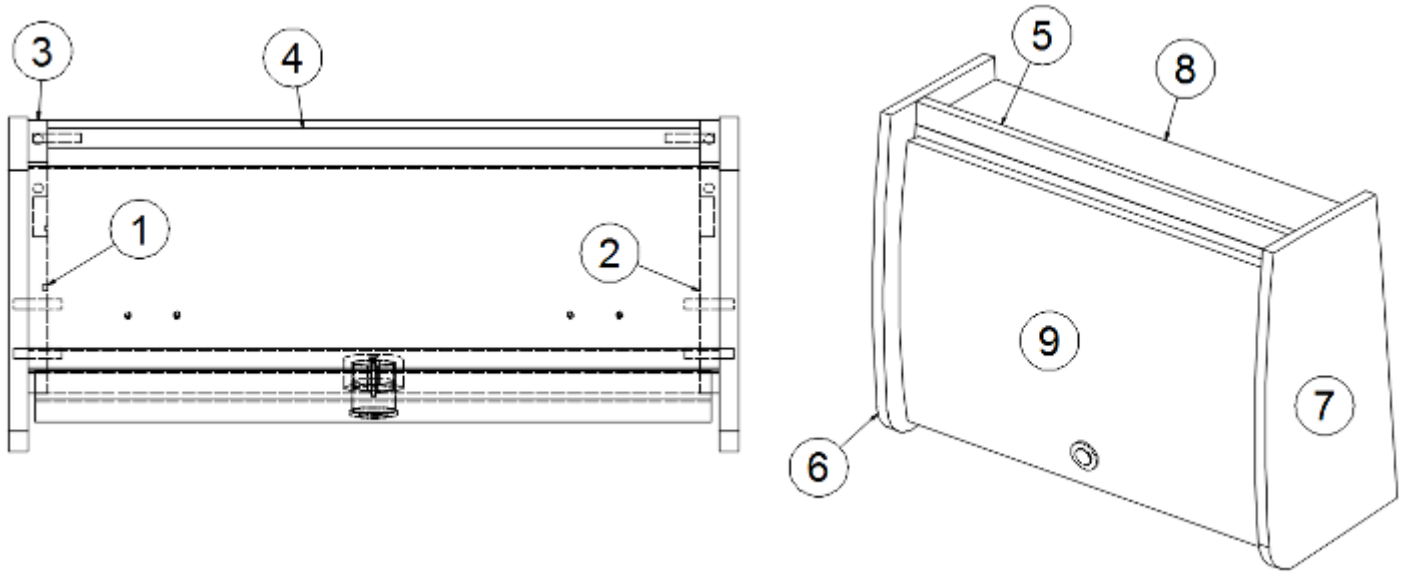

FURNITURE, LAVATORY

Roof Locker, RS Bathroom

969044

RS Bathroom Roof Locker

1. 969044&000112BB	Pre laminate, 7.04 X 11.29
2. 969044&000212BB	Pre laminate, 7.04 X 11.29
3. 969044&000312BB	Pre laminate, 6.50 X 17.76
4. 969044&000412BB	Pre laminate, 2.25 X 16.76
5. 969044&000512BB	Pre laminate, 1.0 X 17.76
6. 969044&000612BB	Pre laminate, 8.61 X 14.50
7. 969044&000712BB	Pre laminate, 8.61 X 14.50
8. 969044&000818BB	Pre laminate, 5.25 X 17.76
9. 802298-121000	Door, 12.38 x 17.38, Grey Cedar
802298-121012	Door, 12.38 x 17.38, Field Elm
382449-01	Knob, Push/pull, Satin Chrome
382227	Hinges, overhead Spring Nickel
381688	Rubber bump-on, Clear
386575-01	Edgebanding, Field Elm, 5/8"
365479-01	Edgebanding - .63" Grey Cedar
386575-02	Edgebanding, Field Elm, 15/16"
365479-02	Edgebanding - .93" Grey Cedar