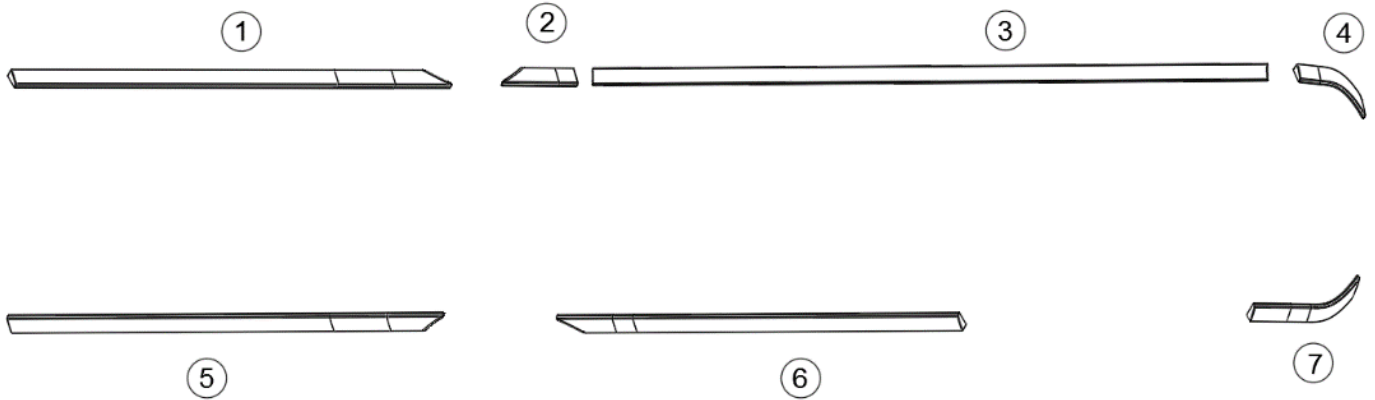

Chrome Beltline

1. 203954 Trim, RS rear
2. 203953 Trim, RS front fender flare
3. 203952 Trim, RS slide-out
4. 203951 Trim, RS front
5. 203957 Trim, CS rear
6. 203956 Trim, CS mid
7. 203955 Trim, CS front