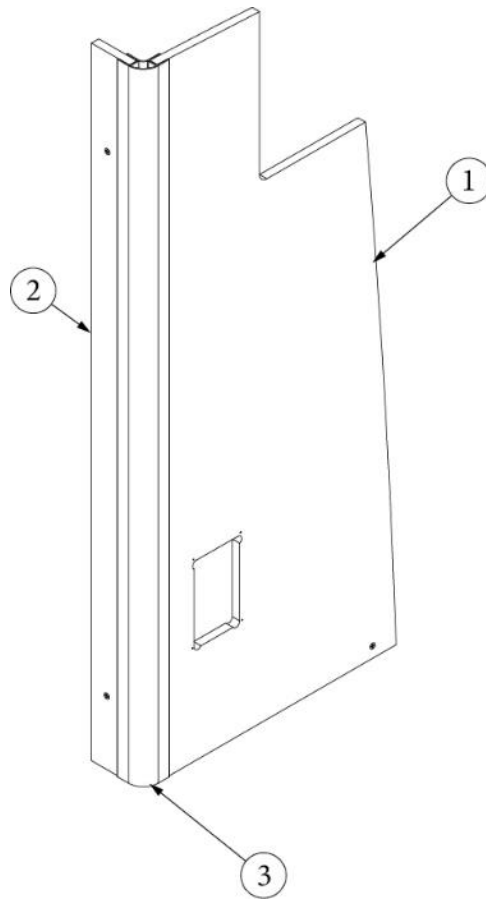

FURNITURE, GALLEY

Vent Pipe Cover

968459

Galley vent pipe cover

1. 968459&000112BH
2. 968459&000212BH
3. 116395-01
  381609-02
  381609-05
  381610-06

1. Pre laminate, 13.83 X 41.84"
   Pre laminate, 2.57 X 41.84"
   Extrusion, 1" Radius Corner
   Screw, Hafele European, #9 1"
   Screw, Hafele European, #9 1-1/2"
   Cover Cap, Plastic, Grey