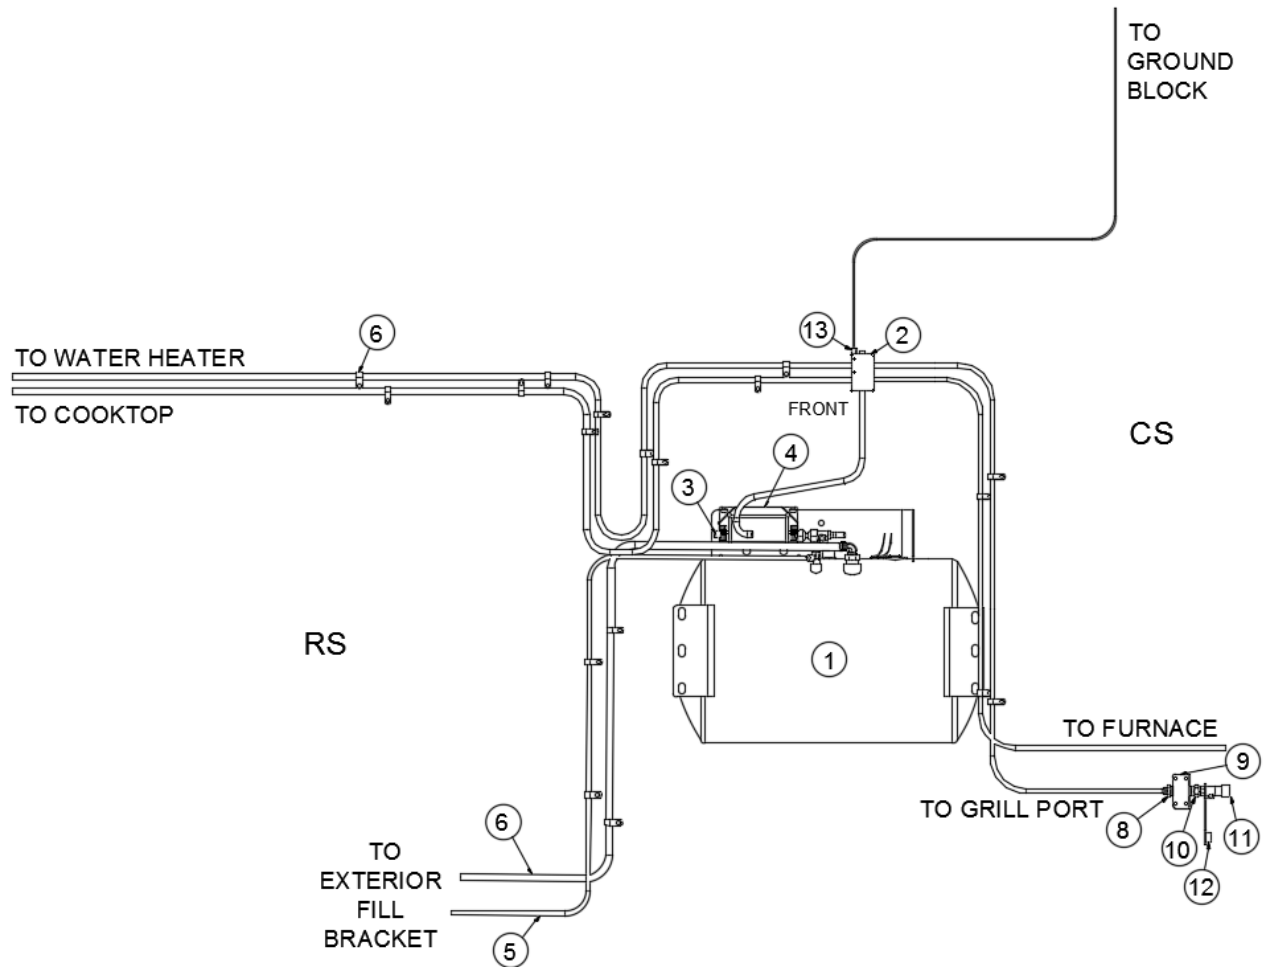

PLUMBING, LPG

LPG System

943834

LP System

1. 602696	LPG tank, 12.2 gallon
2. 602693	Flex-tech LP w/Diesel generator
3. 943833	Kit, LP regulator
4. 601875-05	Cover, regulator
5. 602603	LP hose, Type III, .25", 60"
6. 602604	LP hose, Type III, .5", 60"
7. 340085-05	Clamp, 5/8" Dia
8. 601412-08	Adapter, .5" MNPT x 3/8" MFLR
9. 454901	Bracket, LP quick disconnect port
10. 602286	Nipple, .5" MNPT x .25" MNPT
11. 602109-01	Coupler, Quick disconnect
12. 602109-03	Dust cap
13. 500038	Lug, Ground
500839	Wire, 8 gauge, Bare Copper