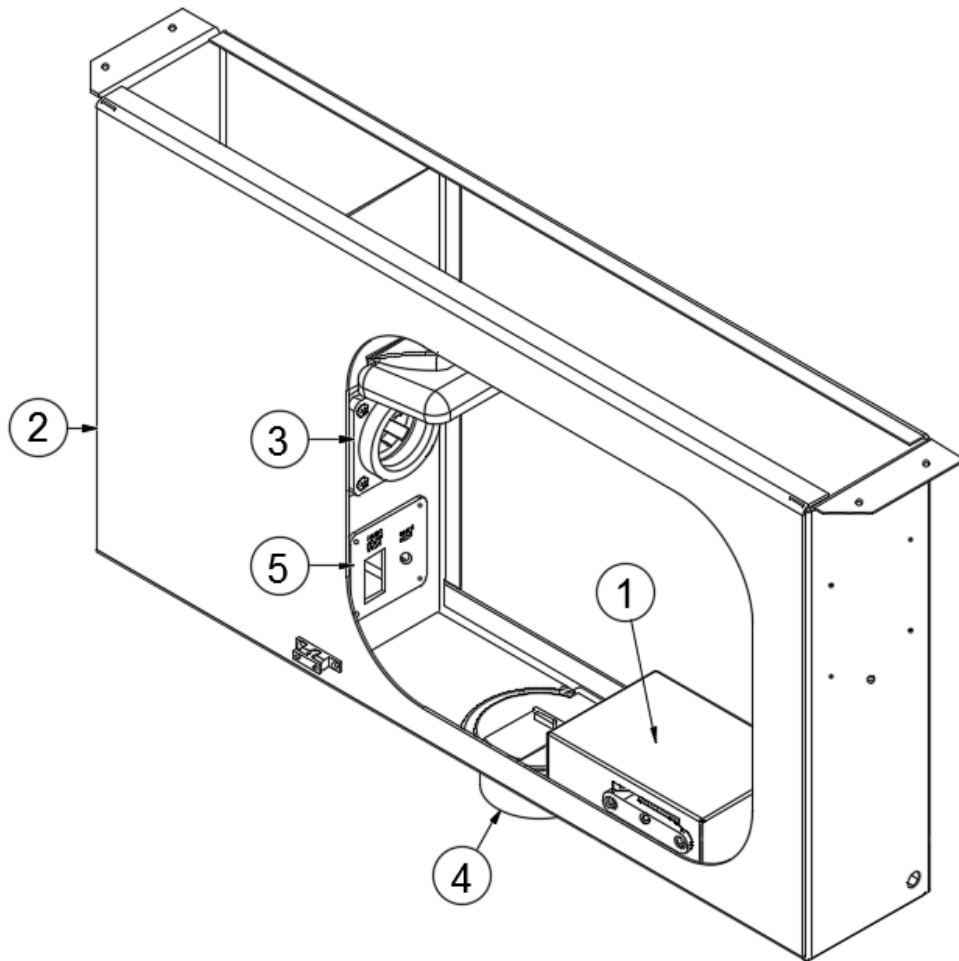

Skid Bar Assembly

454685	Skid bar assembly
--------	-------------------

CHASSIS

Exterior Compartment, RS Rear

113654 Compartment, Shore cord, RS rear

- 1. 455084 Compartment latch cover
- 2. 455835 Compartment, Shore power
- 3. 513797-01 Power inlet, 30 amp, SmartPlug
- 4. 381435-02 Hatch, Access cover
- 5. 386339 Water valve/Coax cover plate
- 513079 Switch, Momentary w/light
- 510623 Coax connector
- 510623-01 Coax connector locking nut
- 365035 Rubber seal, Access door
- 386316-09 Grip-Nylon Liq Tight Crd Grip .75"