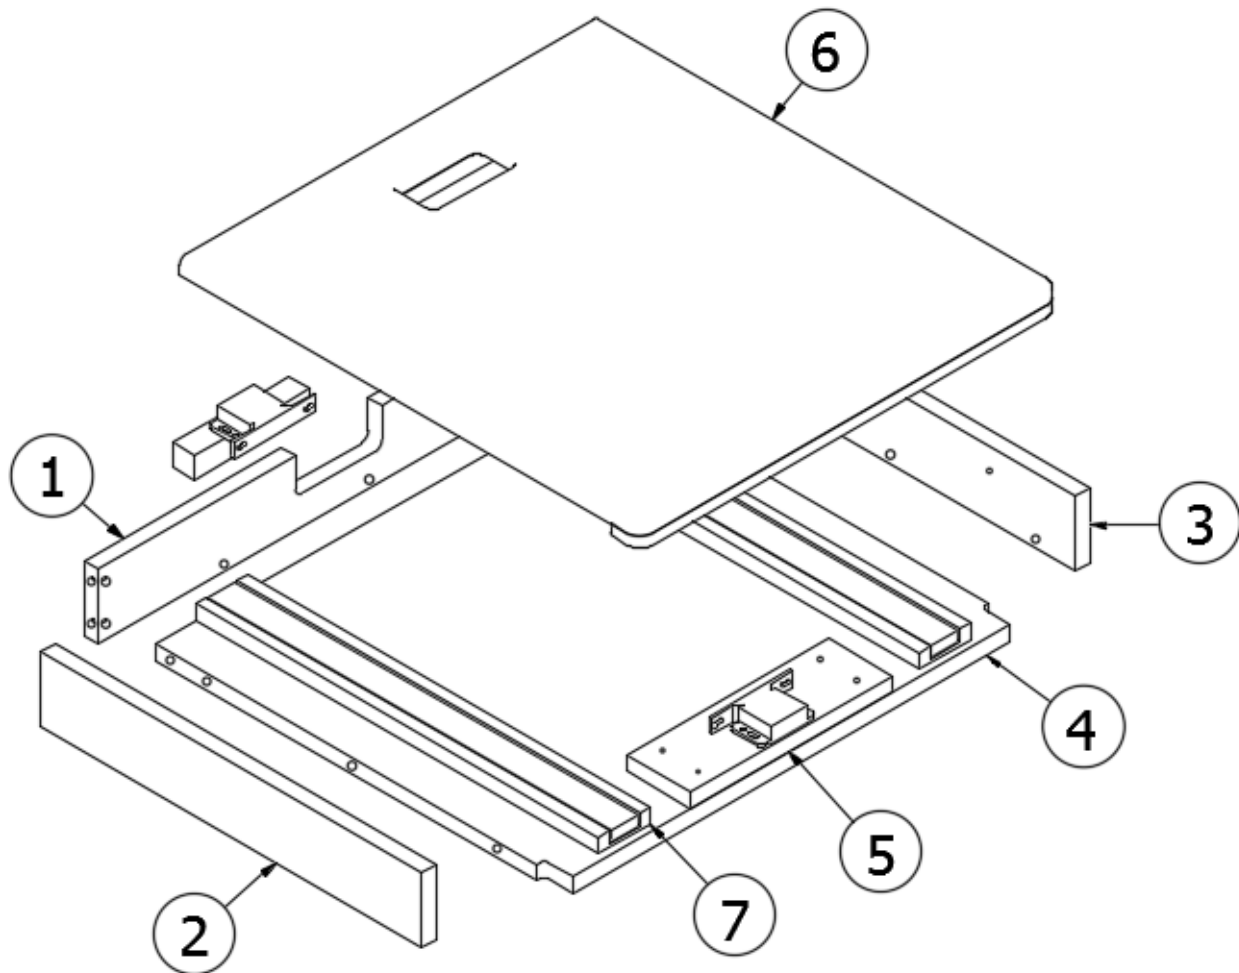

FURNITURE, GALLEY

Galley Workstation

968752

Galley Pull-Out Workstation

1. 968752&000112BB	Pre laminate, 2.25 x 16.69
2. 968752&000212BB	Pre laminate, 2.25 x 13.25
3. 968752&000312BB	Pre laminate, 2.25 x 13.25
4. 968752&000412BB	Pre laminate, 15.69 x 14.24
5. 968752&000512BB	Pre laminate, 2.25 x 7
6. 602660-02	Workstation top, Solid surface, Verano White
602660-03	Workstation top, Solid surface, Deep Night Sky
7. 381400	Drawer slide, 14"
381228-02	Catch, Grabber door, 5LB