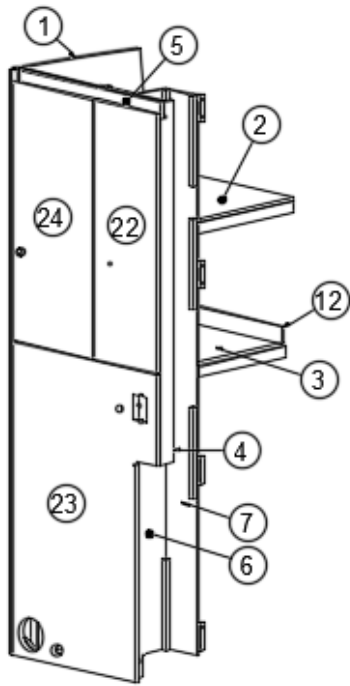

FURNITURE, LAVATORY

Wardrobe, CS Aft

Parts Listed on Next Page