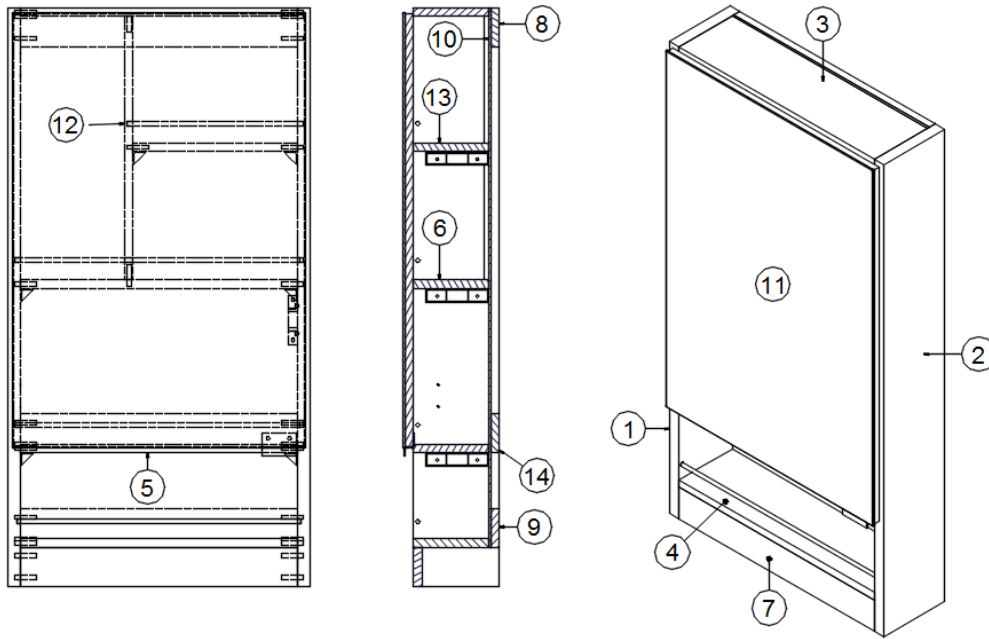

FURNITURE, LAVATORY

Medicine Cabinet

968531

Medicine Cabinet

1. 968531&000118BB	Panel, 5 x 33.5
2. 968531&000218BB	Panel, 5 x 33.5
3. 968531&000312BB	Panel, 4.38 x 16
4. 968531&000412BB	Panel, 4.38 x 16
5. 968531&000512BB	Panel, 4.38 x 16
6. 968531&000612BB	Panel, 4.38 x 16
7. 968531&000712BB	Panel, 2.25 x 16
8. 968531&000812BB	Panel, 2.25 x 16
9. 968531&000912BB	Panel, 2.25 x 16
10. 968531&001003BE	Panel, 16 x 31.25
11. 968531&001112BC	Door, 16.88 x 25.13
12. 968531&001212BB	Panel, 4.38 x 15.25
13. 968531&001312BB	Panel, 4.38 x 9.5
14. 968531&002212BB	Panel, 2.25 x 16
372203-15	Safety glass, Mirrored
115042	Aluminum rod
385940-02	Mirror pull, Chrome
381228-02	Catch, Grabber door, 5LB
386279	Corner brace
381607-15	Hinge, Soft-Close, Overlay, 110° swing
381607-16	Hinge, 85° angle reduction clip