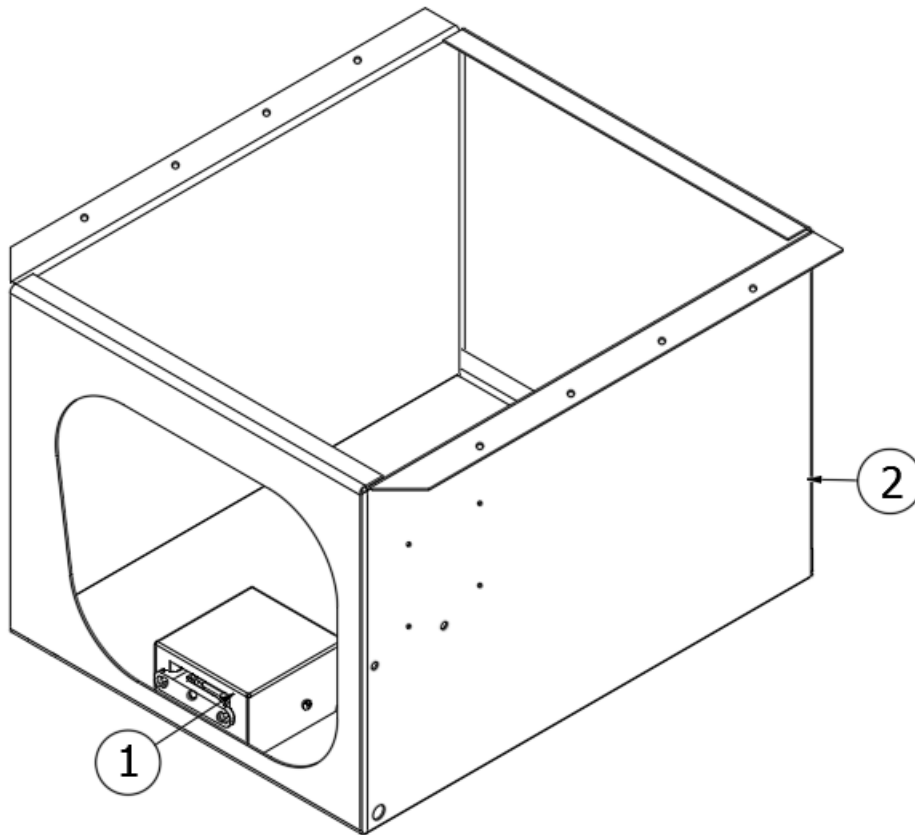

CHASSIS

Exterior Compartment, CS Rear

112527   Compartment, Diesel gen, CS rear

1. 455354   Compartment latch cover
2. 455328   Compartment, CS rear Diesel gen
- 513110   Tie, Black w/fir tree mount
- 365443   Gasket- Flap 1"X .63" #SD-351