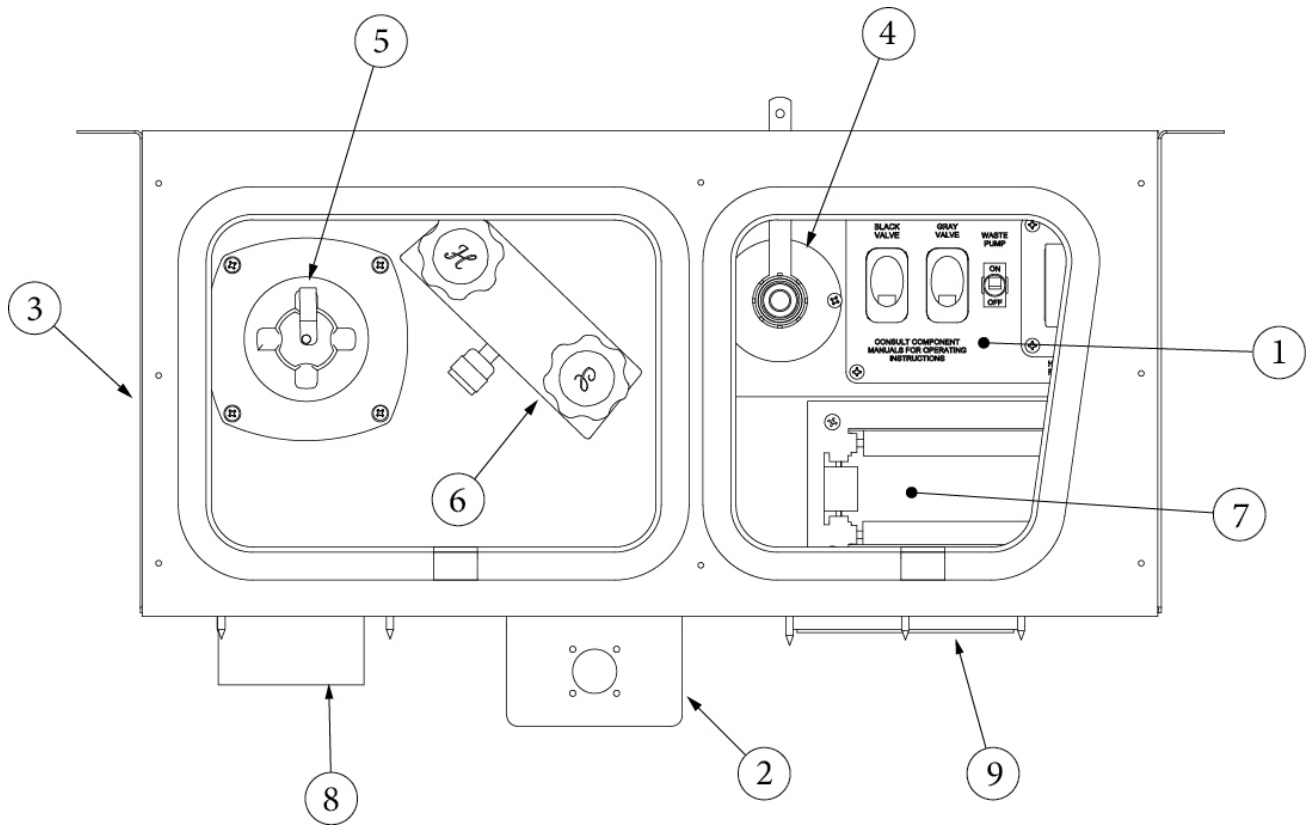

CHASSIS

Exterior Compartment, RS Wet Bay, E1 Package Option

113970   Compartment, RS Fresh Water, Wet Bay

1. 386361   Panel, Exterior Switches
2. 455942   Bracket, Solar Port
- 513898   Solar Port, Sidewall
3. 455962   Compartment, Shower/macerator
4. 601197-02   Water hookup, Chrome
5. 601392-06   City water fill w/regulator, 50 PSI
6. 602263-01   Exterior shower outlet
7. 512934-02   Roller guide
8. 381435-02   Hatch, Access cover
9. 204260   Hatch Cover, Round, Black, 5"
- 365035   Rubber seal, Access door
- 382468   Grommet, Wire