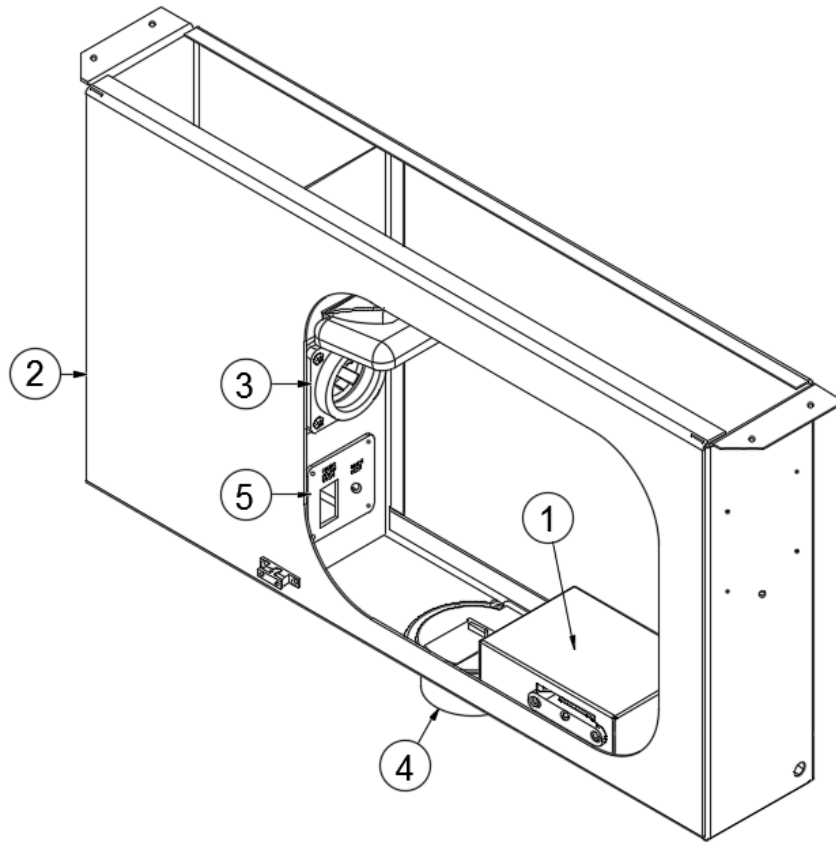

Skid Bar Assembly

454685	Skid bar assembly
--------	-------------------

CHASSIS

Exterior Compartment, RS Rear

113654 Compartment, Shore cord, RS rear

- 1. 455084 Compartment latch cover
- 2. 455835 Compartment, Shore power
- 3. 513797-01 Power inlet, 30 amp, SmartPlug
- 4. 381435-02 Hatch, Access cover
- 5. 386339 Water valve/Coax cover plate
- 513079 Switch, Momentary w/light
- 510623 Coax connector
- 510623-01 Coax connector locking nut
- 365035 Rubber seal, Access door
- 386316-09 Grip-Nylon Liq Tight Crd Grip .75"