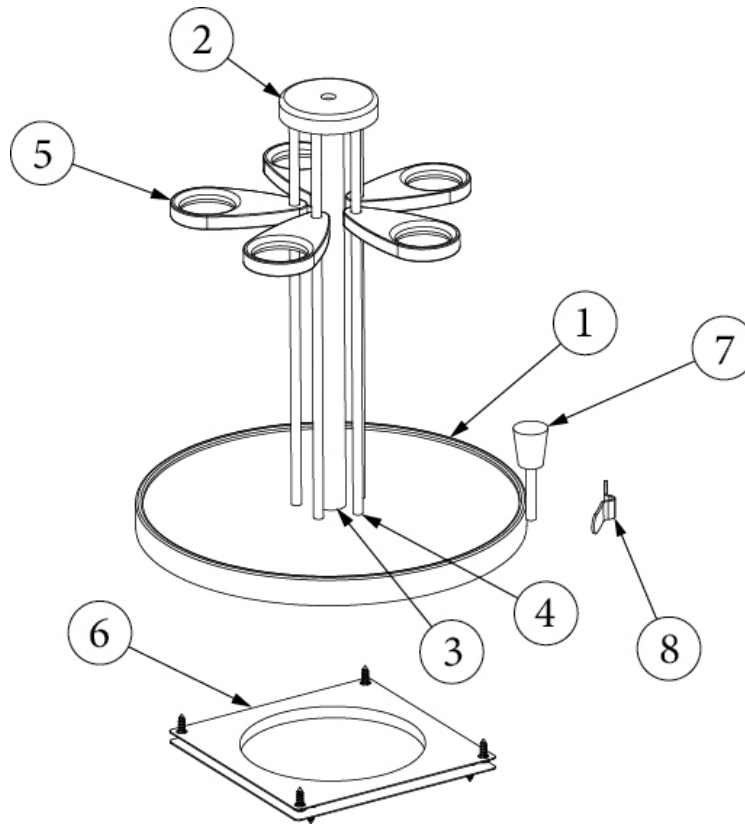

FURNITURE, LOUNGE

Rotating Bottle Rack, Liquor Cabinet Assembly

112824
968883

Install, Rotating Bottle Rack
Assembly, Rotating Bottle Rack

1. 802348-0039
  2. 802351-0039
  3. 802350-0039
  4. 115042
  5. 802354
  6. 382625
  7. 802355-0039
  8. 704587
2. 320035
   345688

Base, Rotating Bottle Rack, Macchiato
Top, Rotating Bottle Rack, Macchiato
Rod, Dowel, Macchiato, .75 x 11.00"
Rod, Aluminum, .25" x 6'
Collar, Bottle Neck
Turntable, 6" Steel #1544t1
Pin, Bottle Rack Lock, Macchiato
Strap, Leather
Screw, 8x1/2, Ph Type A Phil Wd
Nail, Upholstery, Oil Rubbed