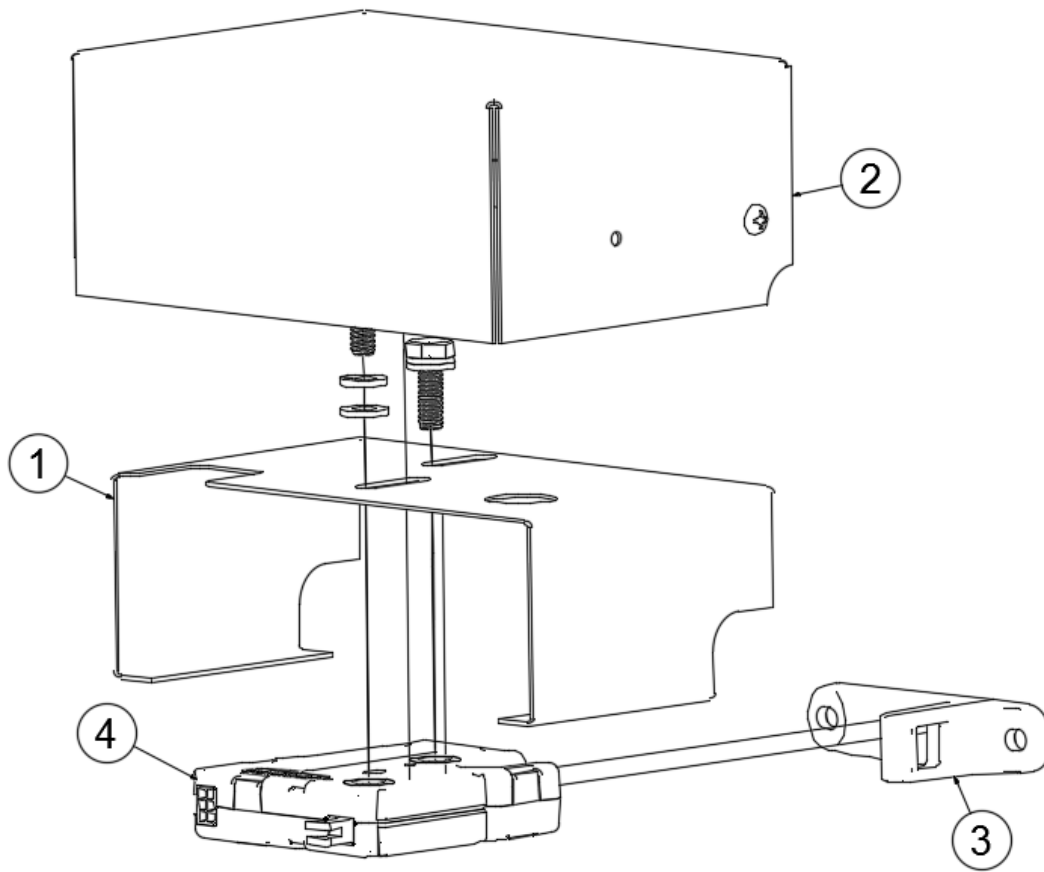

HARDWARE

Latch and Manual Override

112600

Latch/Manual Override

1. 455353	Compartment latch stand
2. 455354	Compartment latch cover
3. 512962-02	Striker w/magnets, Southco
4. 512962-01	Electronic rotary latch, Southco
300111-25	Washer, Flat, .25"
300072-04	Washer, Lock, .25"
345276-03	Bolt, Hex head, .25-20
320116-02	Screw, Phil head, #8 x 1/2, Black