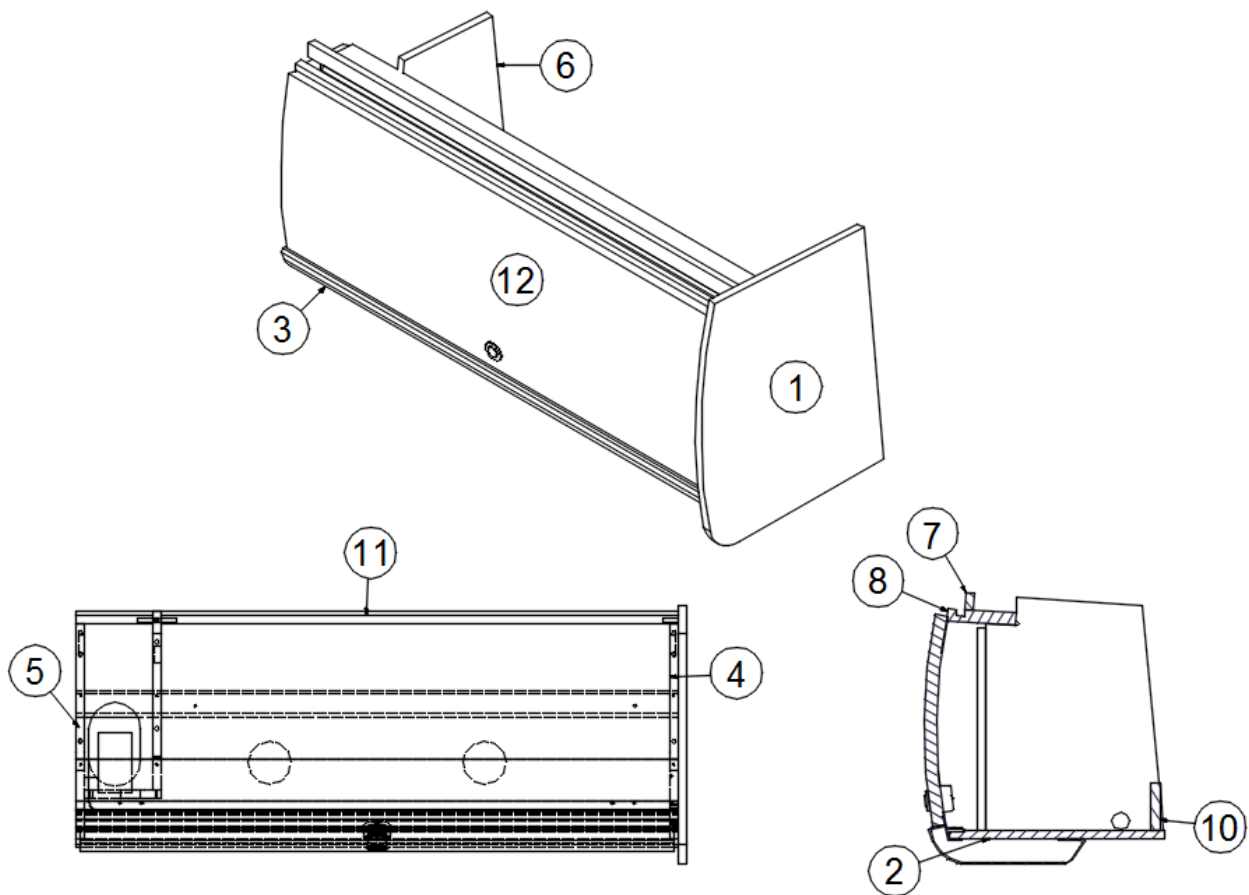

FURNITURE, GALLEY

Roof Locker, RS

969043

RS Roof Locker

1. 969043&000112BB	Panel, 13.81 X 16.78
2. 969043&000212BB	Panel, 11.87 X 35.00
3. 116393-02	Extrusion, Aluminum
4. 969043&000412BB	Panel, 11.87 X 12.12
5. 969043&000512BB	Panel, 11.87 X 12.12
6. 969043&000612BB	Panel, 9.74 X 13.52
7. 969043&000712BB	Panel, 1.00 X 35.00
8. 969043&000818BB	Panel, 3.99 X 35.00
9. 969043&000912BB	Panel, 4.43 X 11.75
10. 969043&001012BB	Panel, 2.75 X 33.25
11. 969043&000312BB	Panel, 2.75 X 4.43
12. 801785-1339	Door - Plyform 12.38" X 34.62"
382059-02	Knob, Push/pull, Black Nickel
382227	Hinges, Overhead Spring Nickel