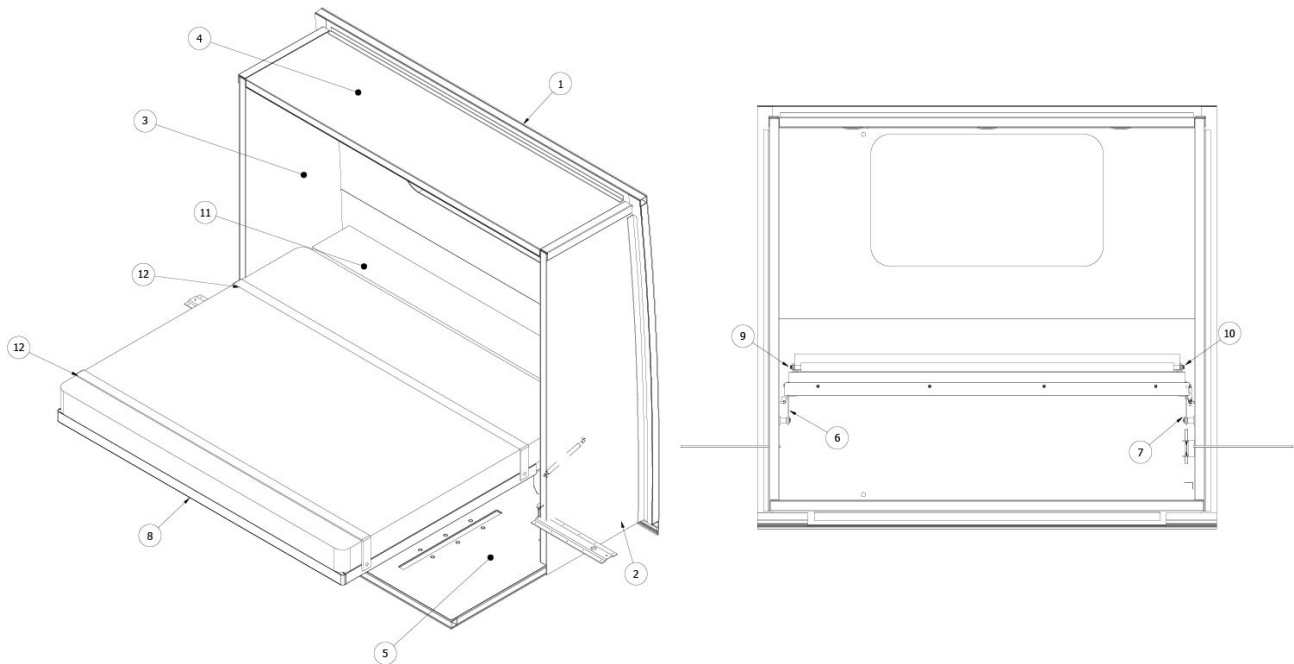

FURNITURE, LOUNGE

Murphy Bed

112520-01

Murphy Bed Install

- | | |
|---------------|--------------------------------------|
| 1. 923268 | Slide-out room assembly |
| 2. 923271 | Slide-out forward wall assembly |
| 3. 923272 | Slide-out aft wall assembly |
| 4. 923273 | Slide-out roof assembly |
| 5. 923492 | Slide-out floor assembly |
| 6. 455190-01 | Murphy bed lift, LH |
| 7. 455442 | Murphy bed hinge, RH |
| 8. 968846 | Murphy bed frame/wall |
| 9. 455140-01 | Pillow cushion bracket, LH |
| 10. 455140-02 | Pillow cushion bracket, RH |
| 11. 968514 | Flip down pillow support cushion |
| 12. 704405 | Strap, Secure Murphy bed mattress |
| 371468-01 | Mirror, 15 x 38 |
| 455234 | Angle, Top slide-out |
| 411041 | Power slide-out system, Schwintek |
| 513098 | Slide-out room controller, Schwintek |
| 382390 | Gas spring w/fittings |
| 455350 | Murphy bed frame, Aluminum |
| 99900P-2224 | Froli spring mat |
| 455803 | Bed Stop, Floor Mounted Bracket |
| 382759 | Bumper, Bed Stop, 3/4" OD |