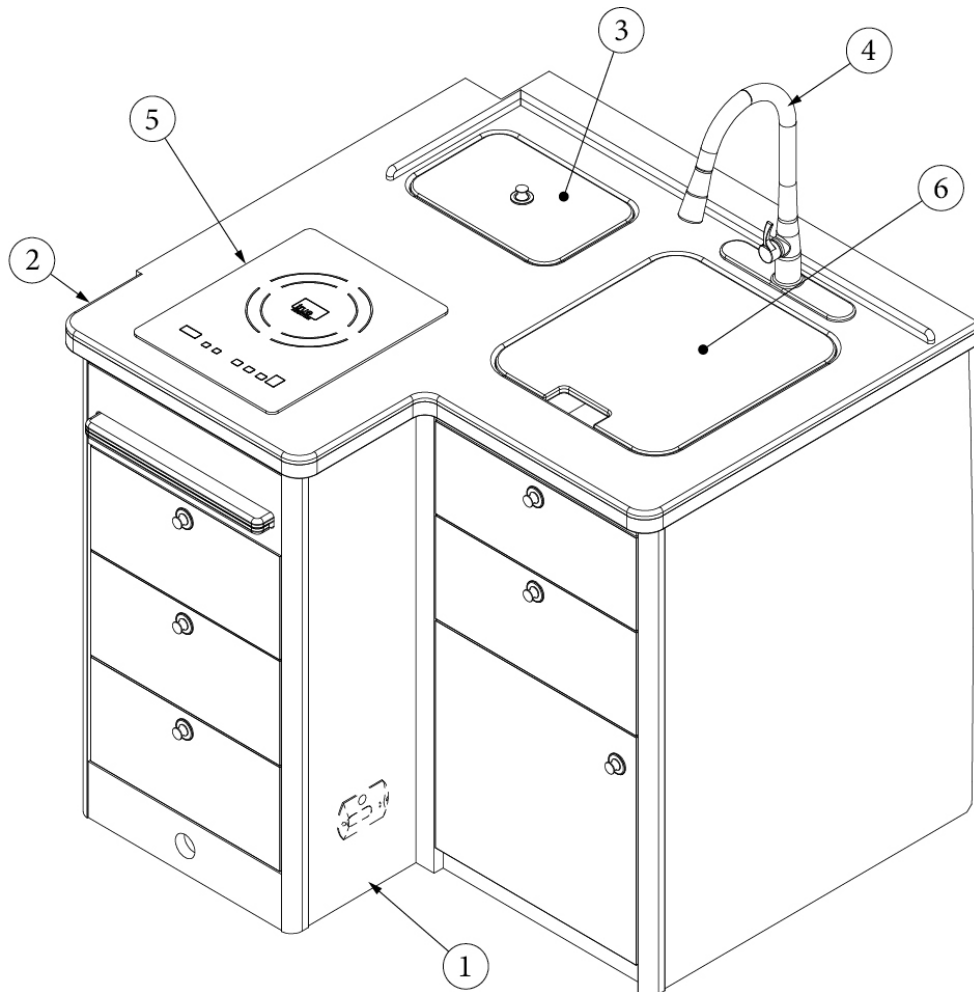

FURNITURE, GALLEY

Galley Install, E1 Package Option

113952-01

Galley Install, E1 Package Option

1. 968566-01	Galley assembly
2. 602910-04	Galley top, Solid surface, Sandstorm
3. 602591-05	Cover, Waste basket, Solid surface, Sandstorm
4. 602634	Faucet, Galley
5. 514023	Cooktop, Induction, 1000W, Single Burner
6. 602592-05	Sink cover, Solid surface, Sandstorm
602551	Sink, Undertone
600968	Basket strainer
365520	Ribbon, Weatherban, 3M, 3/8"