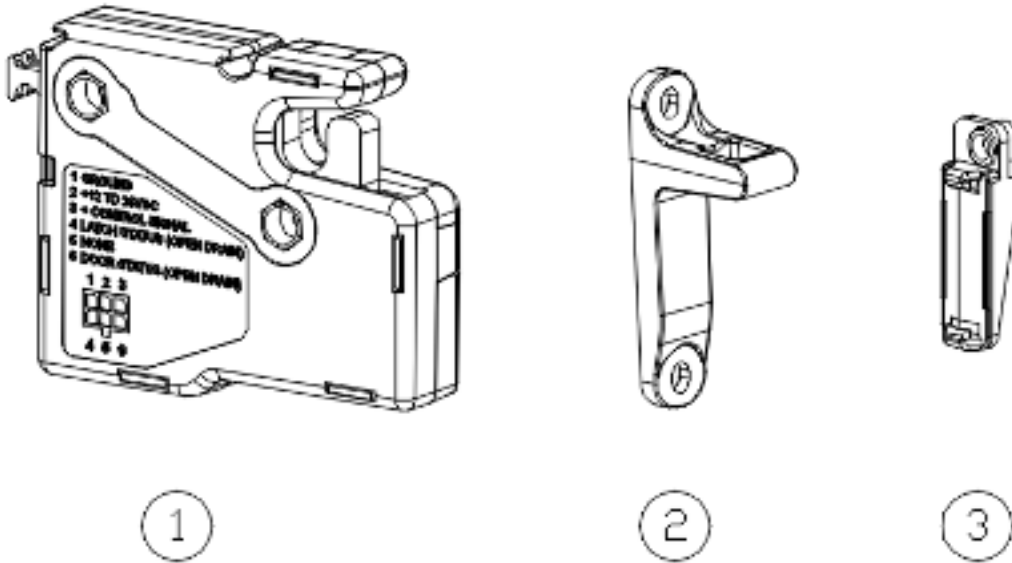

HARDWARE

Electronic Rotary Latch

1. 512962-01 Rotary latch, Southco
2. 512962-02 Striker w/magnets
3. 512962-03 Manual override bracket
- 512962-04 wire harness

Gas Struts and Door Props

112596	Install, Door Struts
135193	Install, Door Struts, E1 Package Option
382530	Gas strut, 40#, 15.75" extended
382540	Gas strut, 30#, 12" extended
382534-01	Curved prop bracket, Left hand
382534-02	Curved prop bracket, Right hand
382507-01	Ball stud, .54" thread
382684	Generator Door Prop
382684-01	Door Prop, E1 Package Option
455955	Bracket, Door prop, E1 Package Option