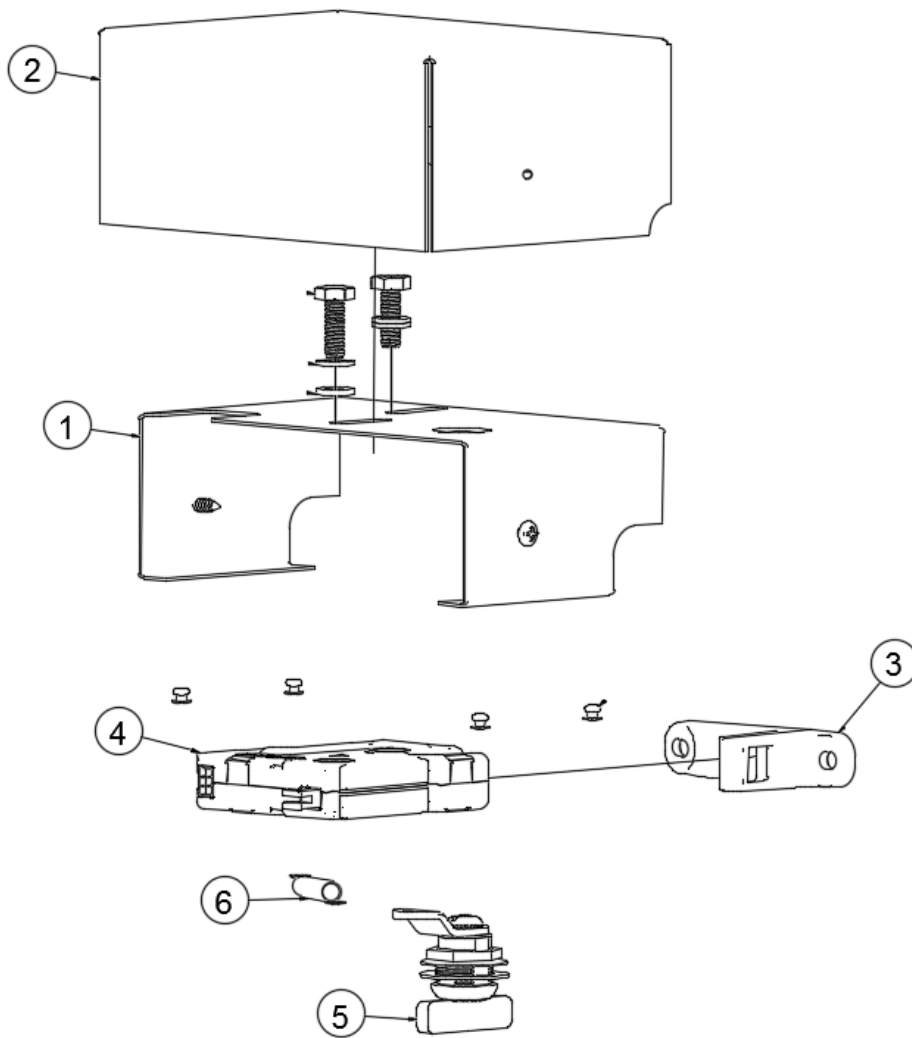

HARDWARE

LPG Latch and Manual Override

112401

LPG Latch/Manual Override

1. 455083	Compartment latch stand
2. 455084	Compartment latch cover
3. 512962-02	Striker w/magnets, Southco
4. 512962-01	Electronic rotary latch, Southco
5. 382381	Cam latch, Wing handle
6. 345633	Extension springs w/loop ends
300111-25	Washer, Flat, .25"
300072-04	Washer, Lock, .25"
345276-03	Bolt, Hex head, .25-20
320116-02	Screw, Phil head, #8 x 1/2, Black