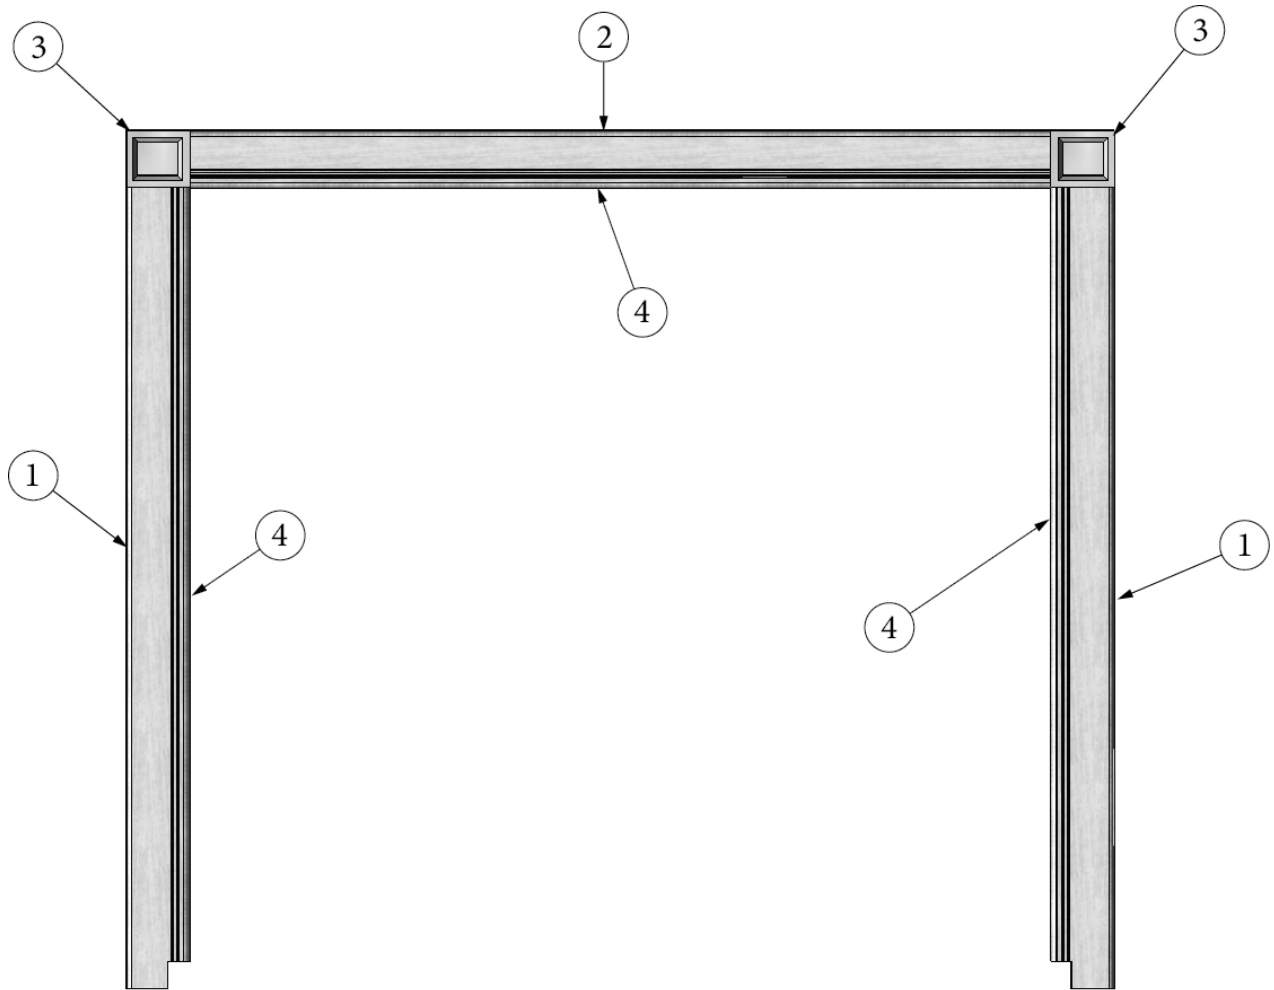

FURNITURE, LOUNGE

Facia, Hardwood, Slide-out/Murphy Bed

112407

Facia, Hardwood, Slide-out

1. 802147-0039	Fascia W/Groove, Macchiato, 5.5 x 80"
2. 802175-0039	Fascia W/Groove, Macchiato, 5 x 80"
3. 802724-0039	Corner Block, Macchiato
4. 800571-0039	Molding, Flat, Macchiato, .52"
116468	Fascia Trim Top, Galvanized steel
116469	Fascia Trim Side, Galvanized steel
320035	Screw, #8 x 1/2 Phillips, Type A
360422	Tape, 3M, 2.5" x 36 yard