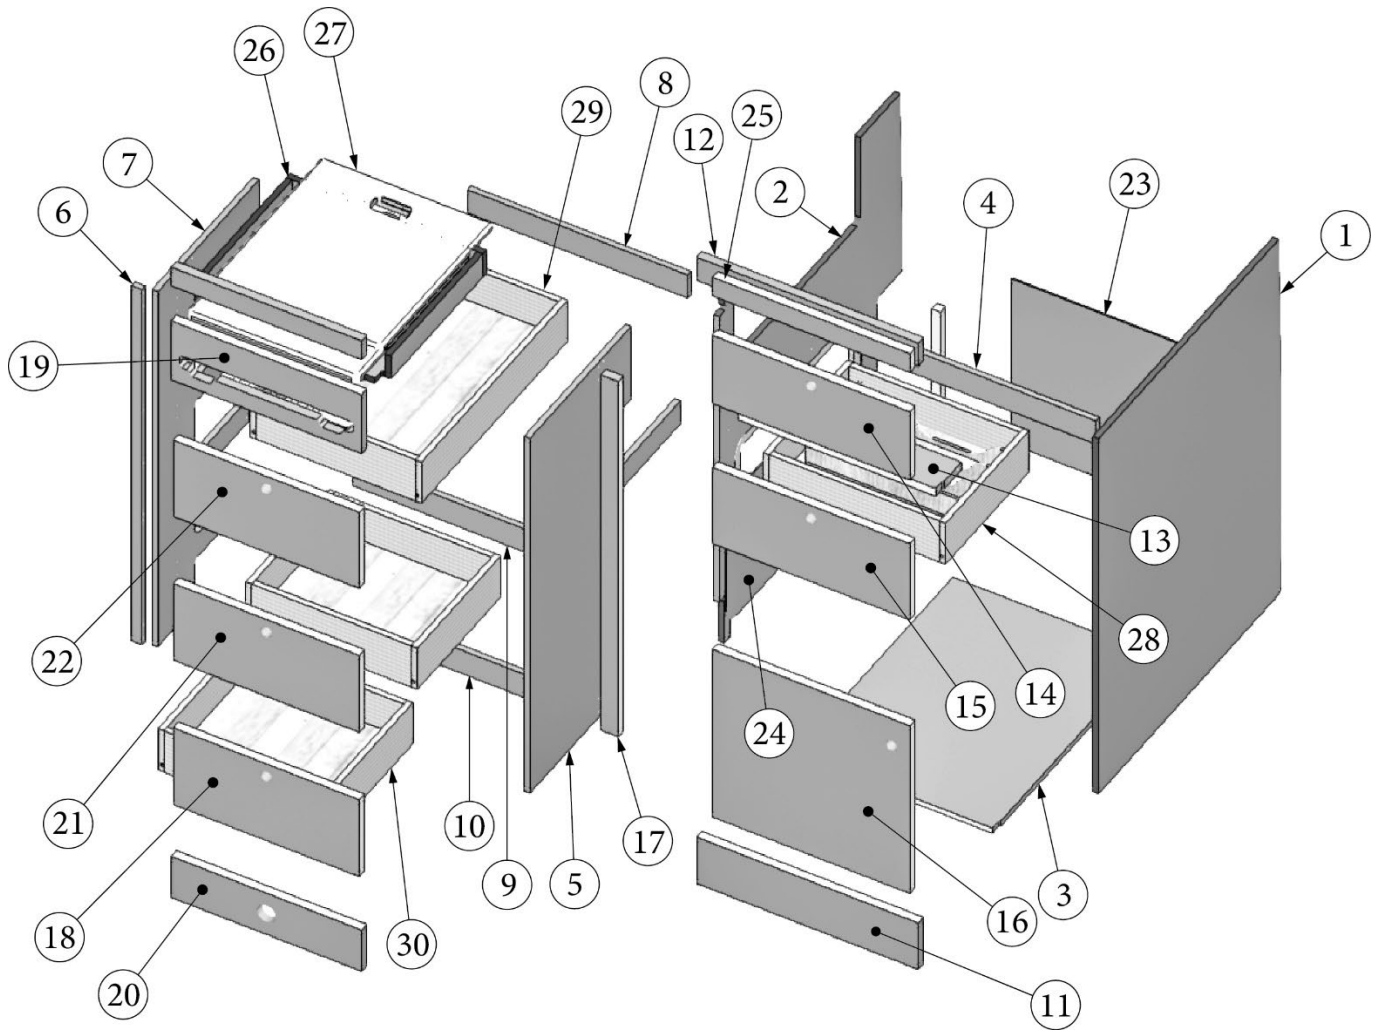

FURNITURE, GALLEY

Galley Cabinet

Parts Listed on Next Page

FURNITURE, GALLEY

Galley Cabinet

968566-01

Galley Cabinet

1. 968566&010112BB	Pre laminate, 26.13 x 34.37
2. 968566&010212BB	Pre laminate, 26.25 x 34.37
3. 968566&010312BB	Pre laminate, 22.64 x 16.89
4. 968566&010412BB	Pre laminate, 2.25 x 16.87
5. 968566&010512BB	Pre laminate, 11 x 34.37
6. 968566&010612BB	Pre laminate, .92 x 34.37
7. 968566&010712BB	Pre laminate, 22.11 x 34.37
8. 968566&010812BB	Pre laminate, 2.25 x 16.69
9. 968566&010912BB	Pre laminate, 2.25 x 16.69
10. 968566&011012BB	Pre laminate, 2.25 x 16.69
11. 968566&011118BB	Pre laminate, 4.5 x 18.82
12. 968566&011218BB	Pre laminate, 2.25 x 18.82
13. 968566&011318BB	Pre laminate, 3.5 x 16.87
14. 968566&016118BB	Pre laminate, 16.76 x 6.62
15. 968566&016218BB	Pre laminate, 16.76 x 7.37
16. 968566&016318BB	Pre laminate, 16.76 x 16.24
17. 968566&011718BB	Pre laminate, 1.5 x 34.37
18. 968566&016018BB	Pre laminate, 15.82 x 7.44
19. 968566&011918BB	Pre laminate, 16.19 x 7.62
20. 968566&012018BB	Pre laminate, 16.19 x 4
21. 968566&015018BB	Pre laminate, 15.82 x 7.44
22. 968566&014918BB	Pre laminate, 15.82 x 7.37
23. 968566&012303BE	Pre laminate, 16.74 x 16
24. 968566&012403BE	Pre laminate, 18.19 X 11.94
25. 968566&015618BB	Pre laminate, 16.76 X 1.82
26. 968752-01	Workstation pull-out
27. 602660-05	Workstation, Solid surface, Sandstorm
28. 968224-04	Drawer box, 4 x 12, Soft close
29. 968224-06	Drawer box, 4 x 21, Soft close
30. 968224-07	Drawer box, 4 x 12, Soft close
381228-02	Catch, Grabber door, 5LB
381607-15	Hinge, Soft-Close, Overlay, 110° swing
381686	Tray, 14" plastic
382059-02	Knob, Push/pull, Nickel
382820-02	Drawer slide, Self-close, 12"
382820-05	Drawer slide, Self-close, 21"
382820-06	Clips, Adjustable undermount slides
382820-07	Bracket, Rear mounting
116394-01	Corner trim, Aluminum
381685-01	Hinge, Scissor tray
968024	Insert, Cutlery drawer
381708	Wastebasket, Rubbermaid
365412-01	Edgebanding, 5/8", Macchiato
365412-02	Edgebanding, 15/16", Macchiato