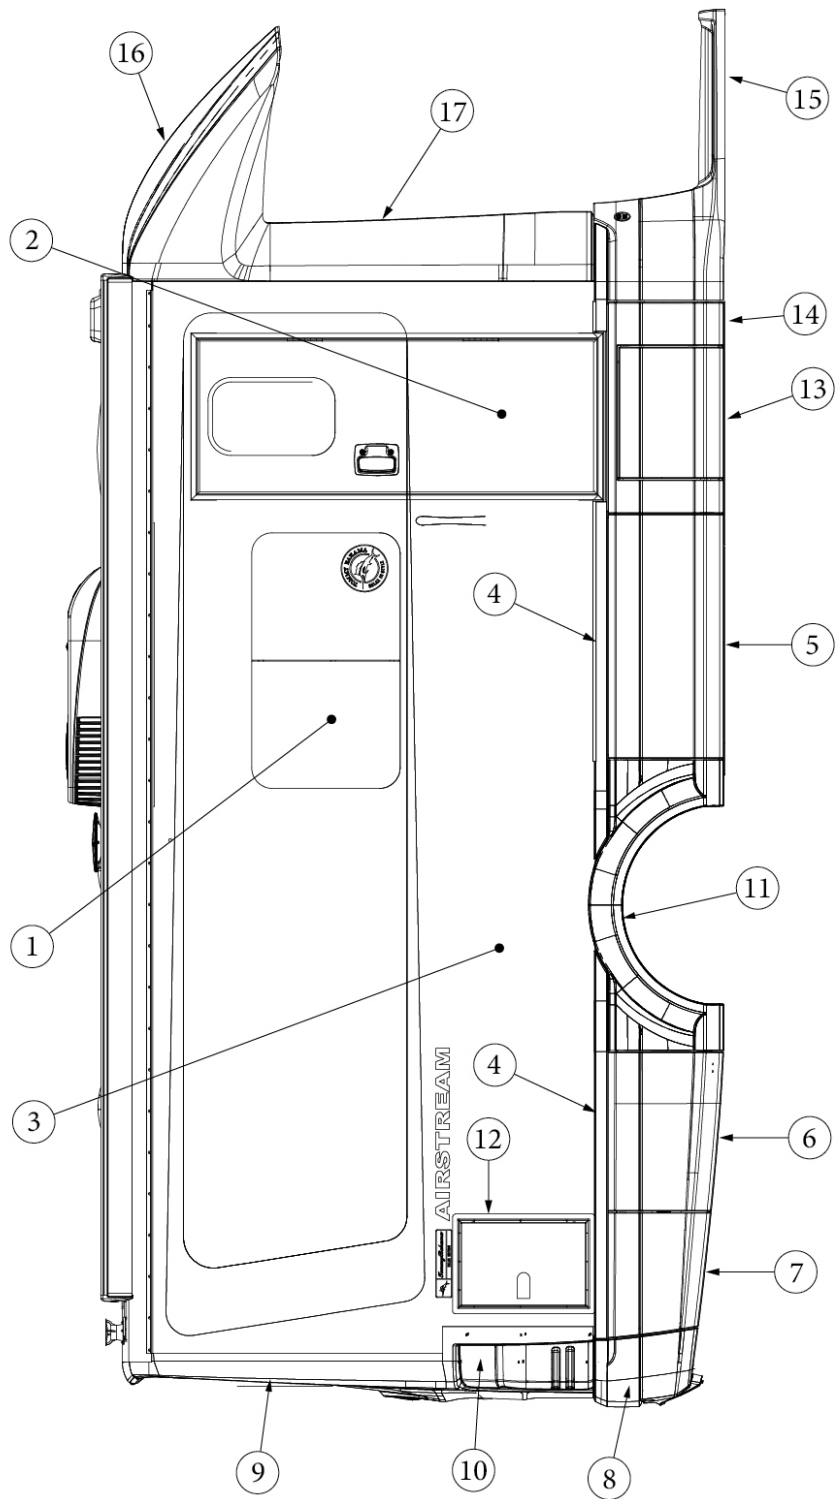

EXTERIOR SHELL

Wall, Curbside

Parts Listed on Next Page