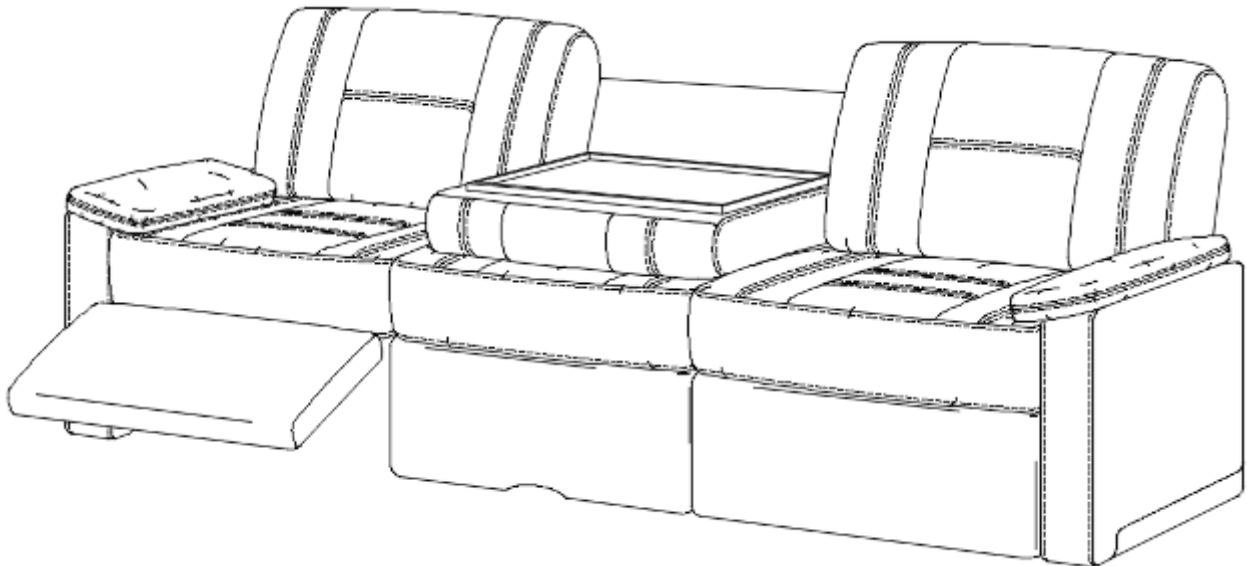

UPHOLSTERY, ULTRALEATHER, DÉCOR

Cabin Seats

704629DT-D	Recover, Driver Seat, W/Thorax, Desert Tan
704629DT-P	Recover, Passenger Seat, W/Thorax, Desert Tan
704627DT	Recover, Pedestal, Driver Seat, Desert Tan
704628DT	Recover, Pedestal, Passenger Seat, Desert Tan

Cab captain's chairs come with the chassis. Airstream sends the chairs out to be recovered to match the motorhome color scheme.

Sofa

704604DT	Sofa, Murphy Desert Tan
602432-05	Top, Sofa Fold Down, Sandstorm