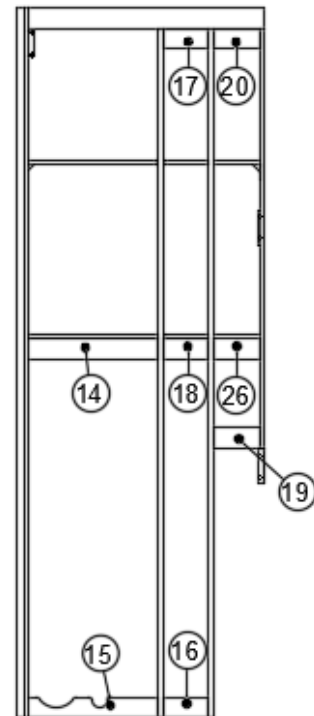

FURNITURE, LAVATORY

Wardrobe, CS Aft

Parts Listed on Next Page