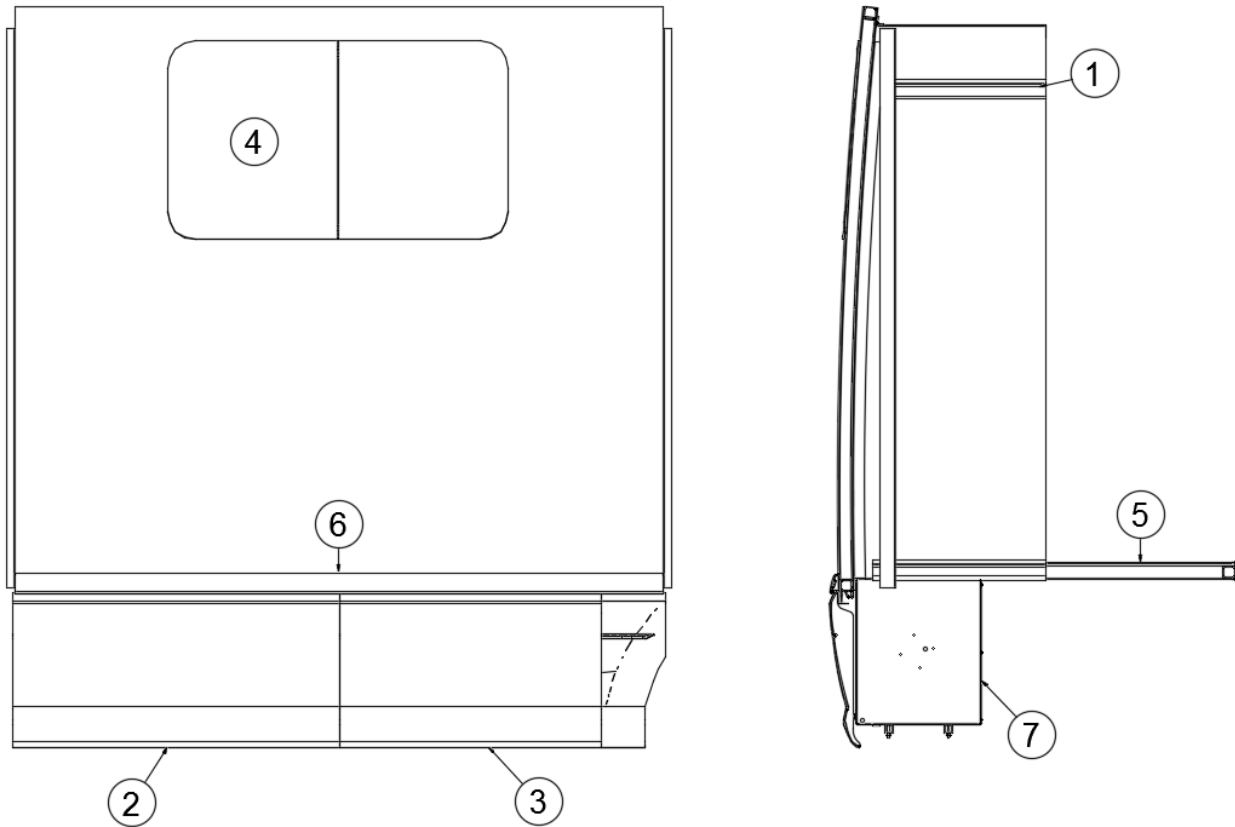

EXTERIOR SHELL

Slide-Out Room

112404

Slide-Out Room

- | | |
|--|--|
| <ul style="list-style-type: none"> 1. 411041 2. 923283 3. 923325 4. 372279 5. 115839 6. 203952 7. 455324 115694 115692 512962-01 513931 513354 382310 365443 | <ul style="list-style-type: none"> Slide-out system, Schwintek Compartment door Slide-out compartment door, Aft Window, Top hinge, 23.63 x 41.63 Aluminum trim, Slide-out floor Trim, Slide-out RS beltline Compartment, Slide out Extrusion, Door hinge Extrusion, Hinge body rail Electronic rotary latch, Southco Carrier, Track cable Door magnetic contact Slide out roller Gasket- Flap 1"X .63" #SD-351 |
|--|--|