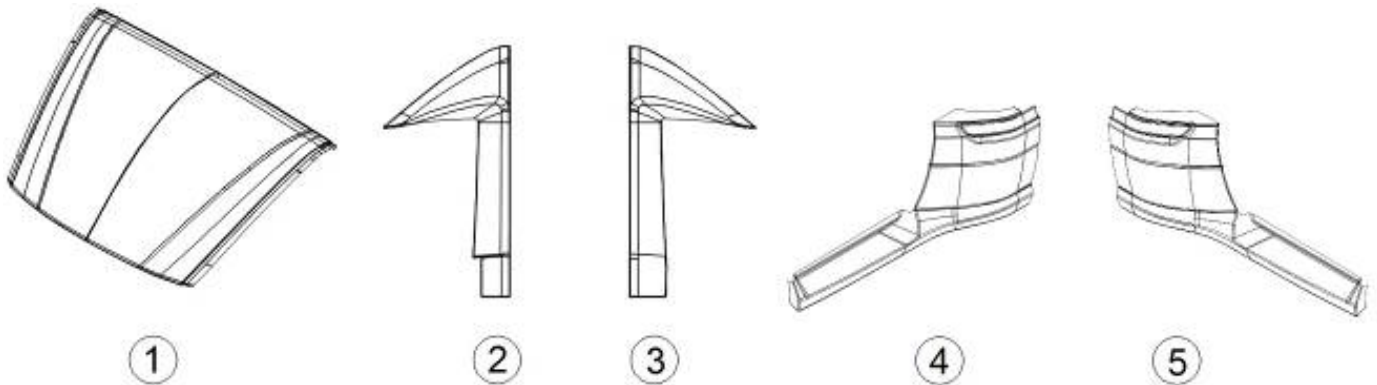

EXTERIOR SHELL

Transition Panels

1. 203830	Center transition panel
2. 204071	Drivers side transition panel
3. 204072	Passengers side transition panel
4. 204073	Transition step, Driver side
5. 204074	Transition step, Passenger side