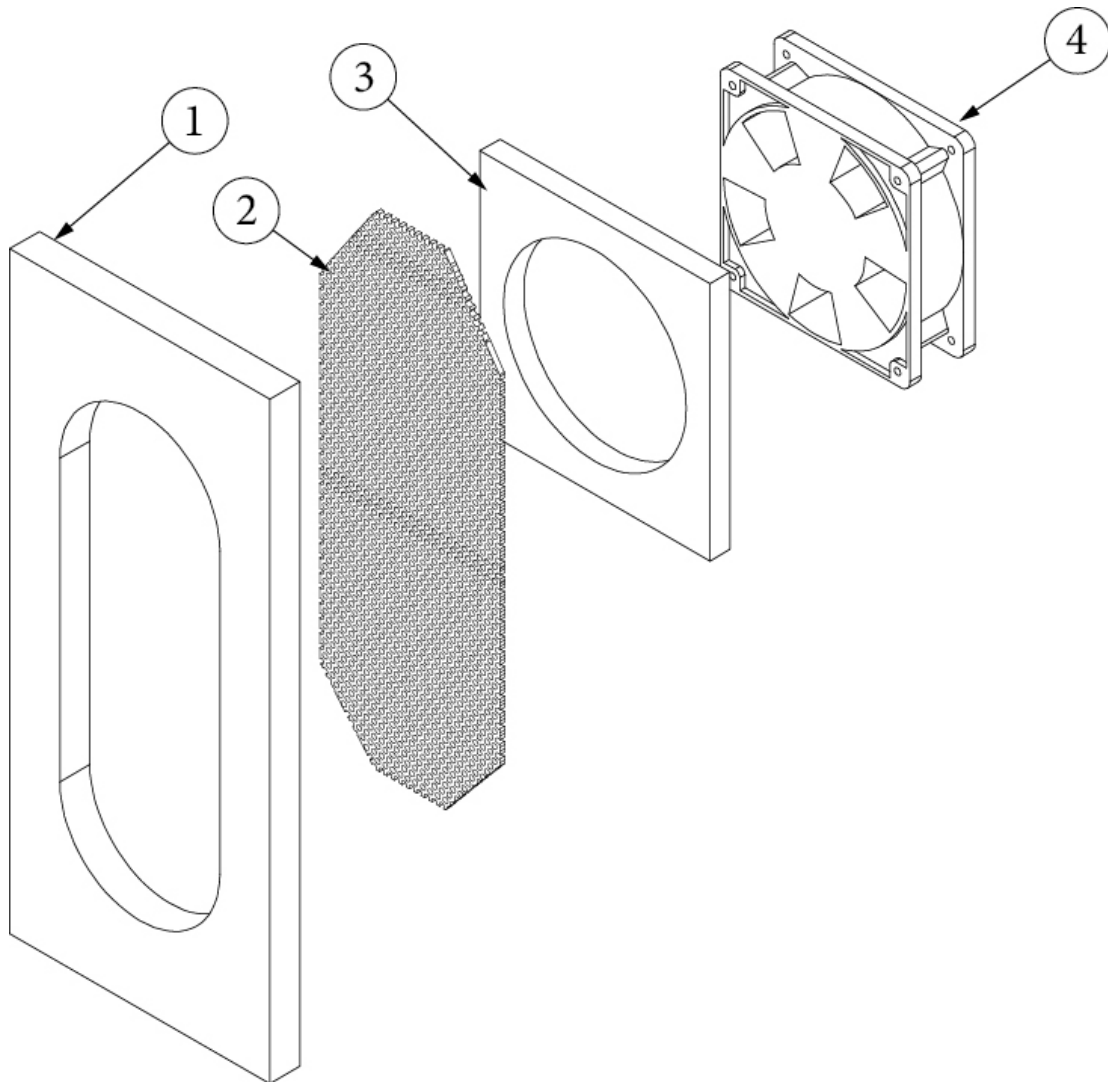

FURNITURE, GALLEY

Pantry Vent Cover, E1 Package Option

969977

Assembly, Pantry Vent Cover, E1 Package Option

1. 969977&000118BB
2. 115712
3. 969977&000312BB
4. 690394
  365412-02
  203845

Pre laminate, 6.5 X 14.81"
Alum, Perforated, .125 X 48 X 144"
Pre laminate, 5.75 X 6"
Power Ventilator, (Fan), Refer
Edgebanding, Macchiato, 15/16"
T-Molding, Tan, 13/16"