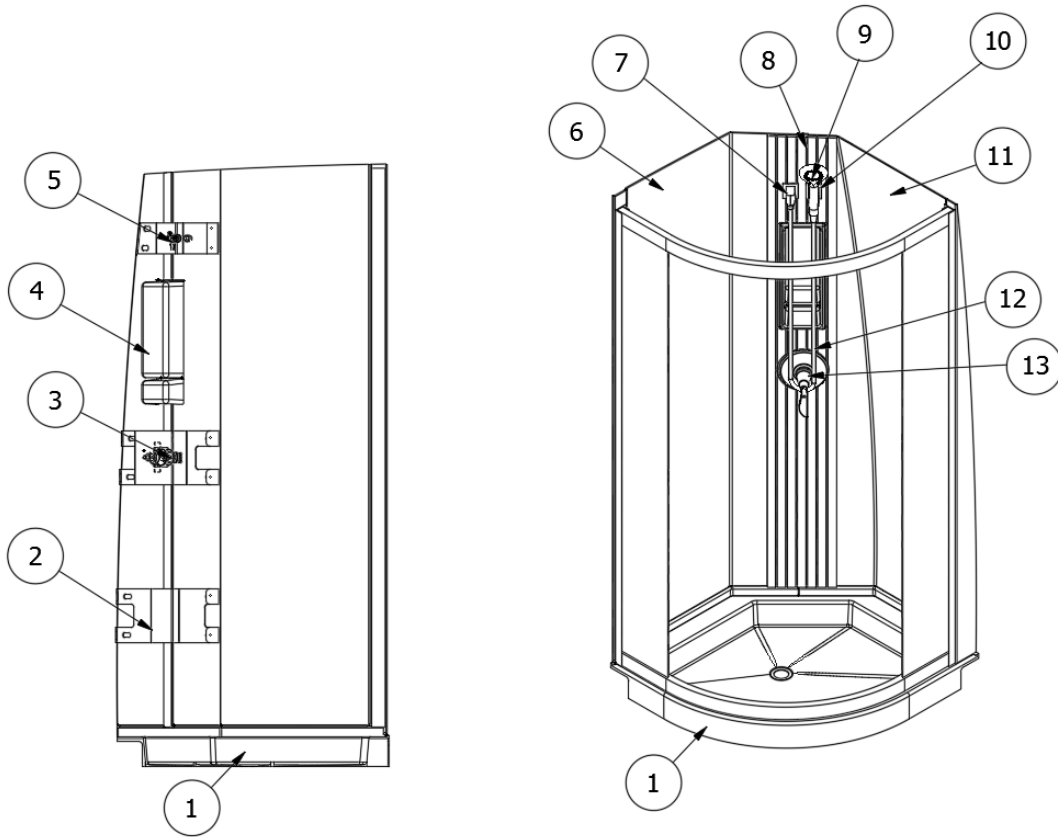

FURNITURE, LAVATORY

Shower Module

112730-01

Fiberglass Corner Shower

1. 203943	Shower Pan, Fiberglass Curved
2. 455482	Bracket, Lower Shower Wall Mounting
3. 455483	Bracket, Shower Valve Mounting
4. 203987	Caddy, Shower inset Shelf
5. 455619	Bracket, Shower head mounting
6. 204007-01	LH Shower Wall
7. 602638	Elbow, Wall Mount Supply
8. 802127	Trim Panel, 8" x 73 3/16" Shower Trim
9. 602444	Hand Shower- Artifacts K72776-G-2BZ
10. 602641-02	Bracket-Wall Mount Kohler K98348-2BZ
11. 204007-02	RH Shower Wall
12. 602637	Hose, 60" Oil Rubbed Bronze
13. 602640	Valve Trim Kit
968935	RS Shower Door Mount
802382	Shower Wall Filler Strip
602616	Curved Glass Shower Door