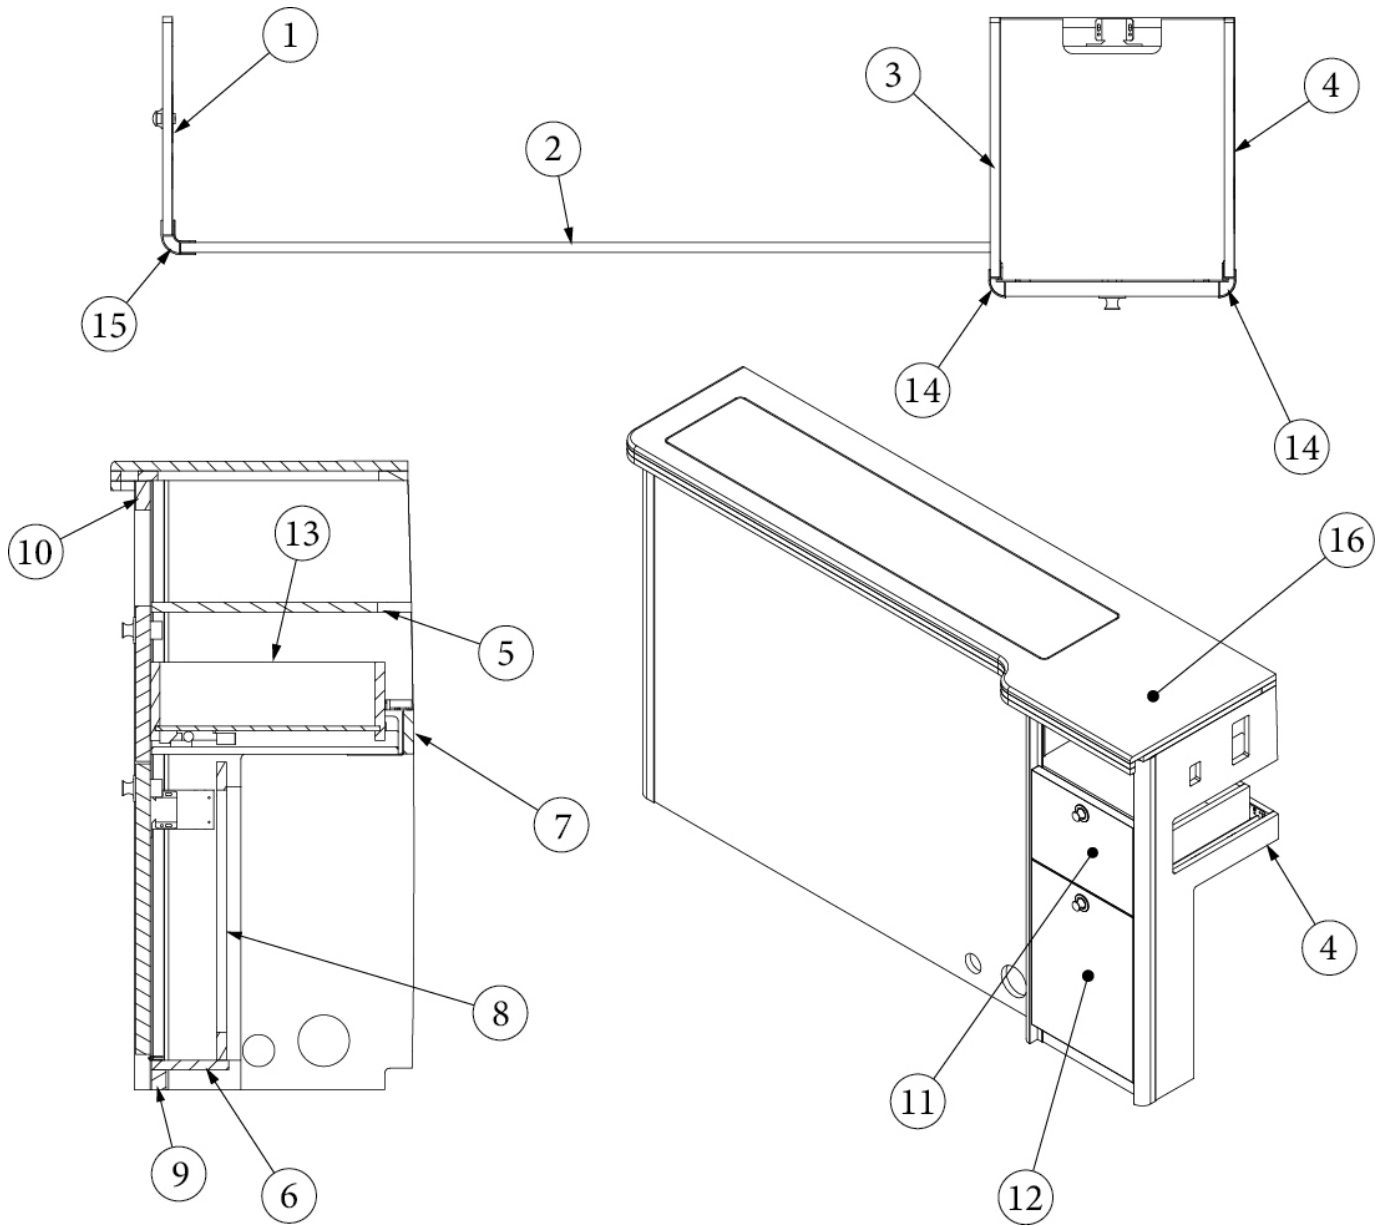

FURNITURE, LOUNGE

Entertainment Center, E1 Package Option

Parts Listed on Next Page