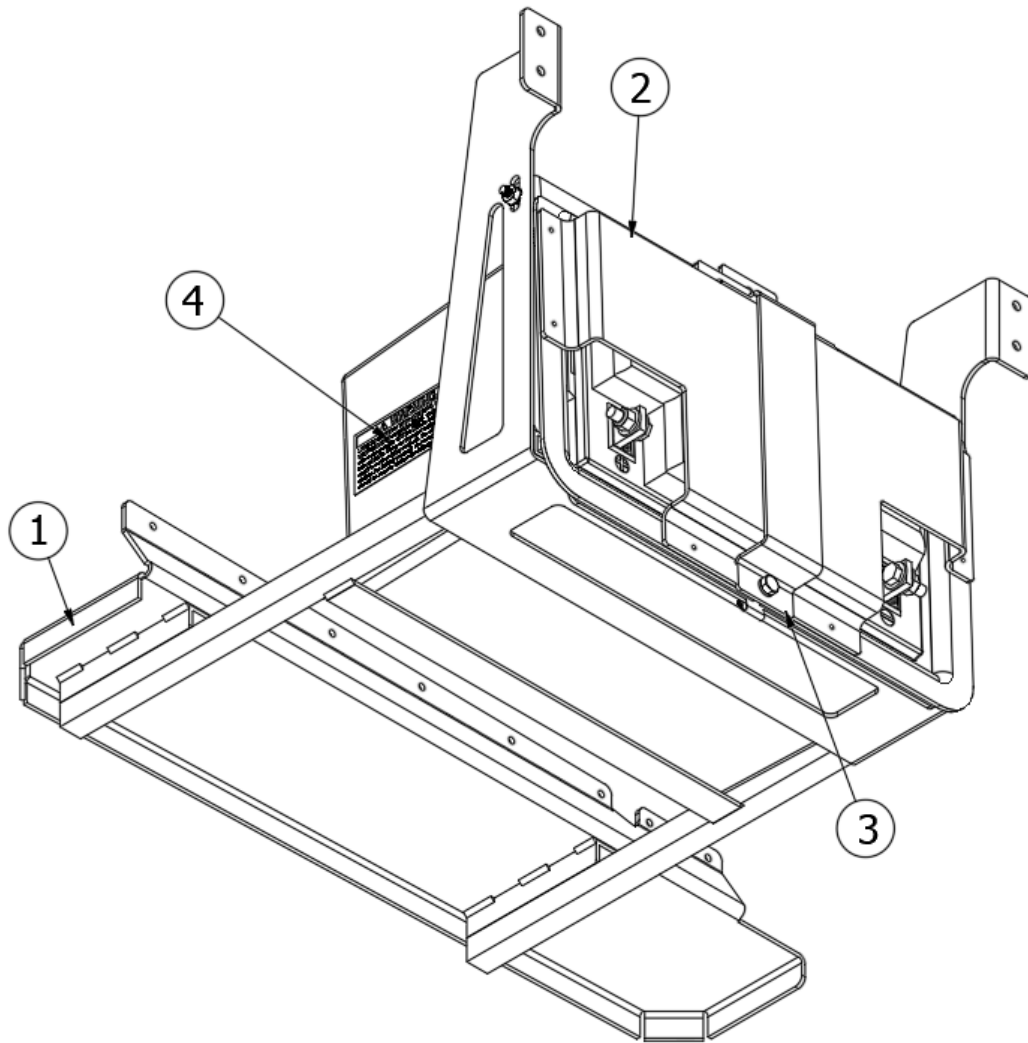

CHASSIS

Battery Install

112859-01

Battery Install

1. 455769-01
455769-02

Step-Entry Support Frame RS
Step-Entry Support Frame CS
Assy-Battery Box-Plast-Lithium

2. 969589
3. 345676
345276-04
300072-04

Clip 1/4-20 No Slip Clip
Screw Hex Hd. Cap 1/4-20 X 1 IN.
Washer,Lock 1/4IN

4. 386419
512661
455785
513811

Label-Lithium Battery Box
Fuse block, Terminal stud
Heat shield, Battery box
Lithium battery, 12V, 100AH