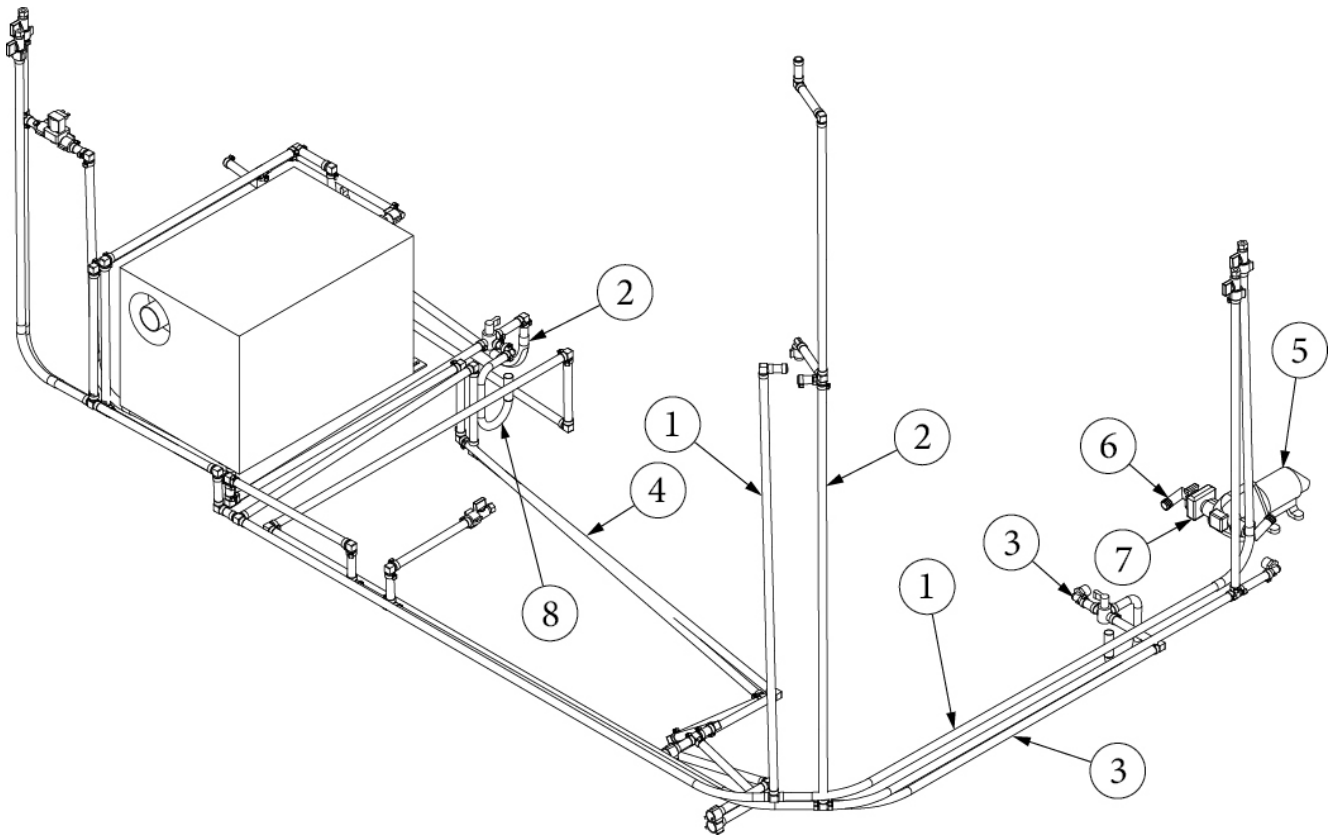

PLUMBING, FRESH WATER

Fresh Water Lines

943890

Fresh Water Layout

1. 943817-01	Fresh Water Lines- Hot Atlas
2. 943890-01	Layout, Fresh Water Cold
3. 943890-02	Layout, Fw Tank To Pump Cold
4. 943817-04	Hot Water Lines- Bypass Atlas
5. 602177-01	Pump, Water Flojet #03526500H
6. 602177-05	Quick Connect, Pump Port .5" M 90OD
7. 602177-02	Strainer-Mini Assy #01740300B
8. 112814	Assembly, Winterization Kit
602186	Flex Hose, 20" Swivel Connector
602256-09	Plug, Test Poly .5 Barb