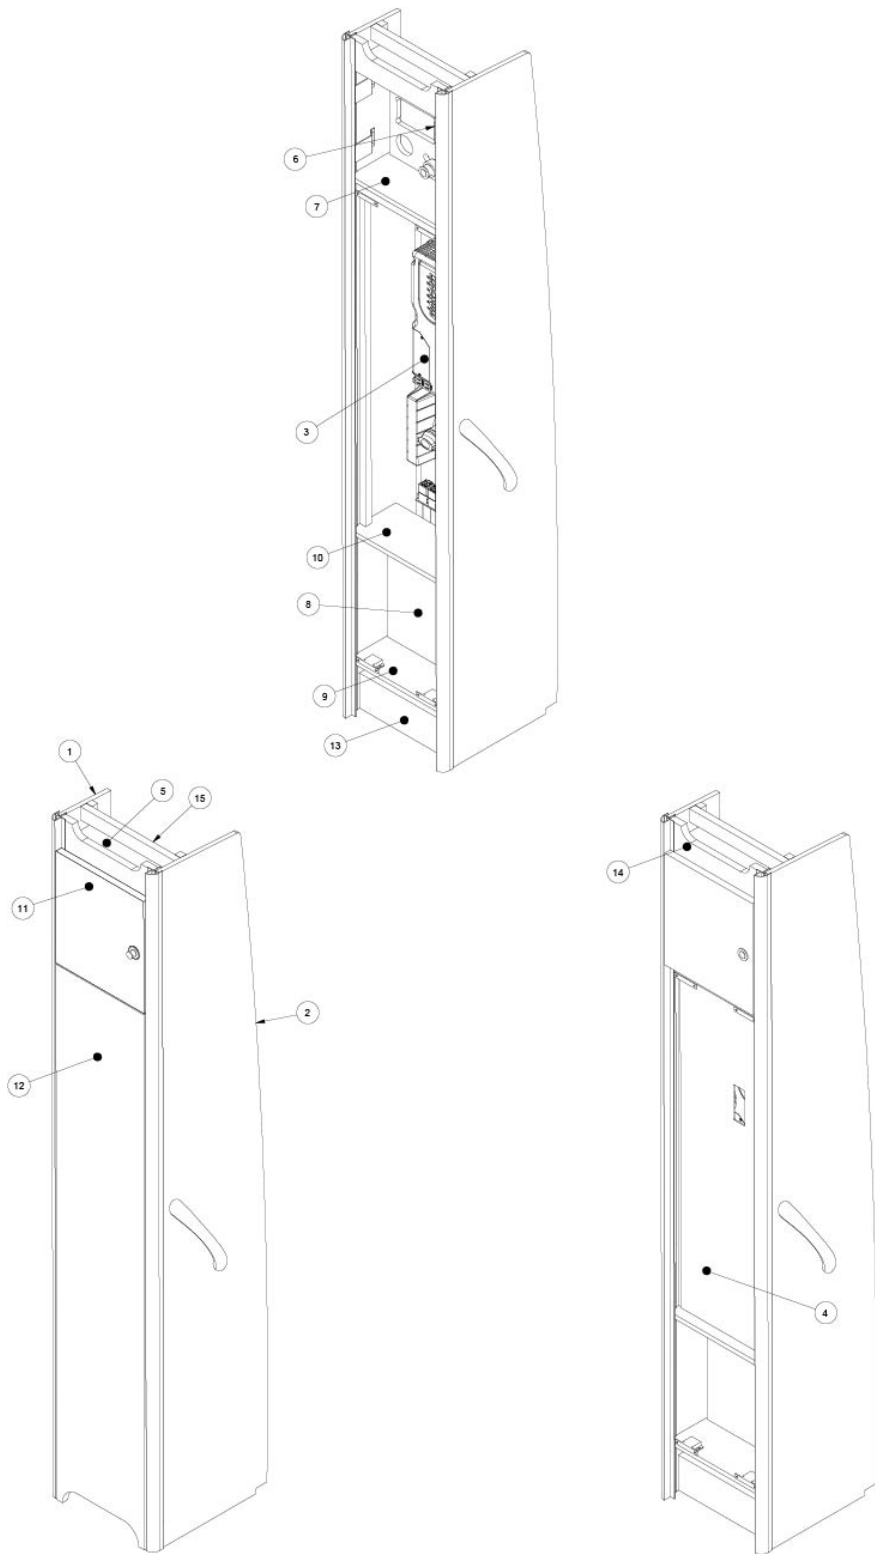

FURNITURE, LOUNGE

Corner Electronics Cabinet

Parts Listed on Next Page