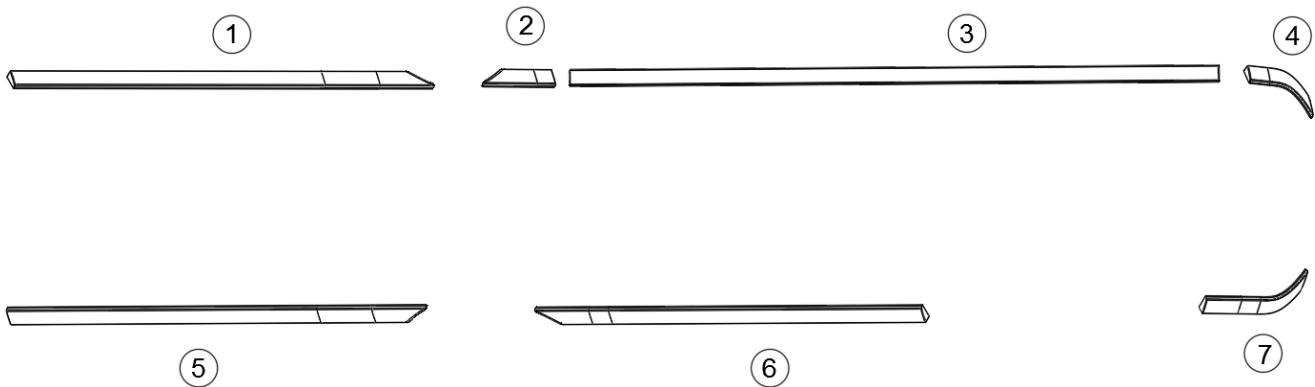

Chrome Beltline

1. 203954	Trim, RS rear
2. 203953	Trim, RS front fender flare
3. 203952	Trim, RS slide-out
4. 203951	Trim, RS front
5. 203957	Trim, CS rear
6. 203956	Trim, CS mid
7. 203955	Trim, CS front