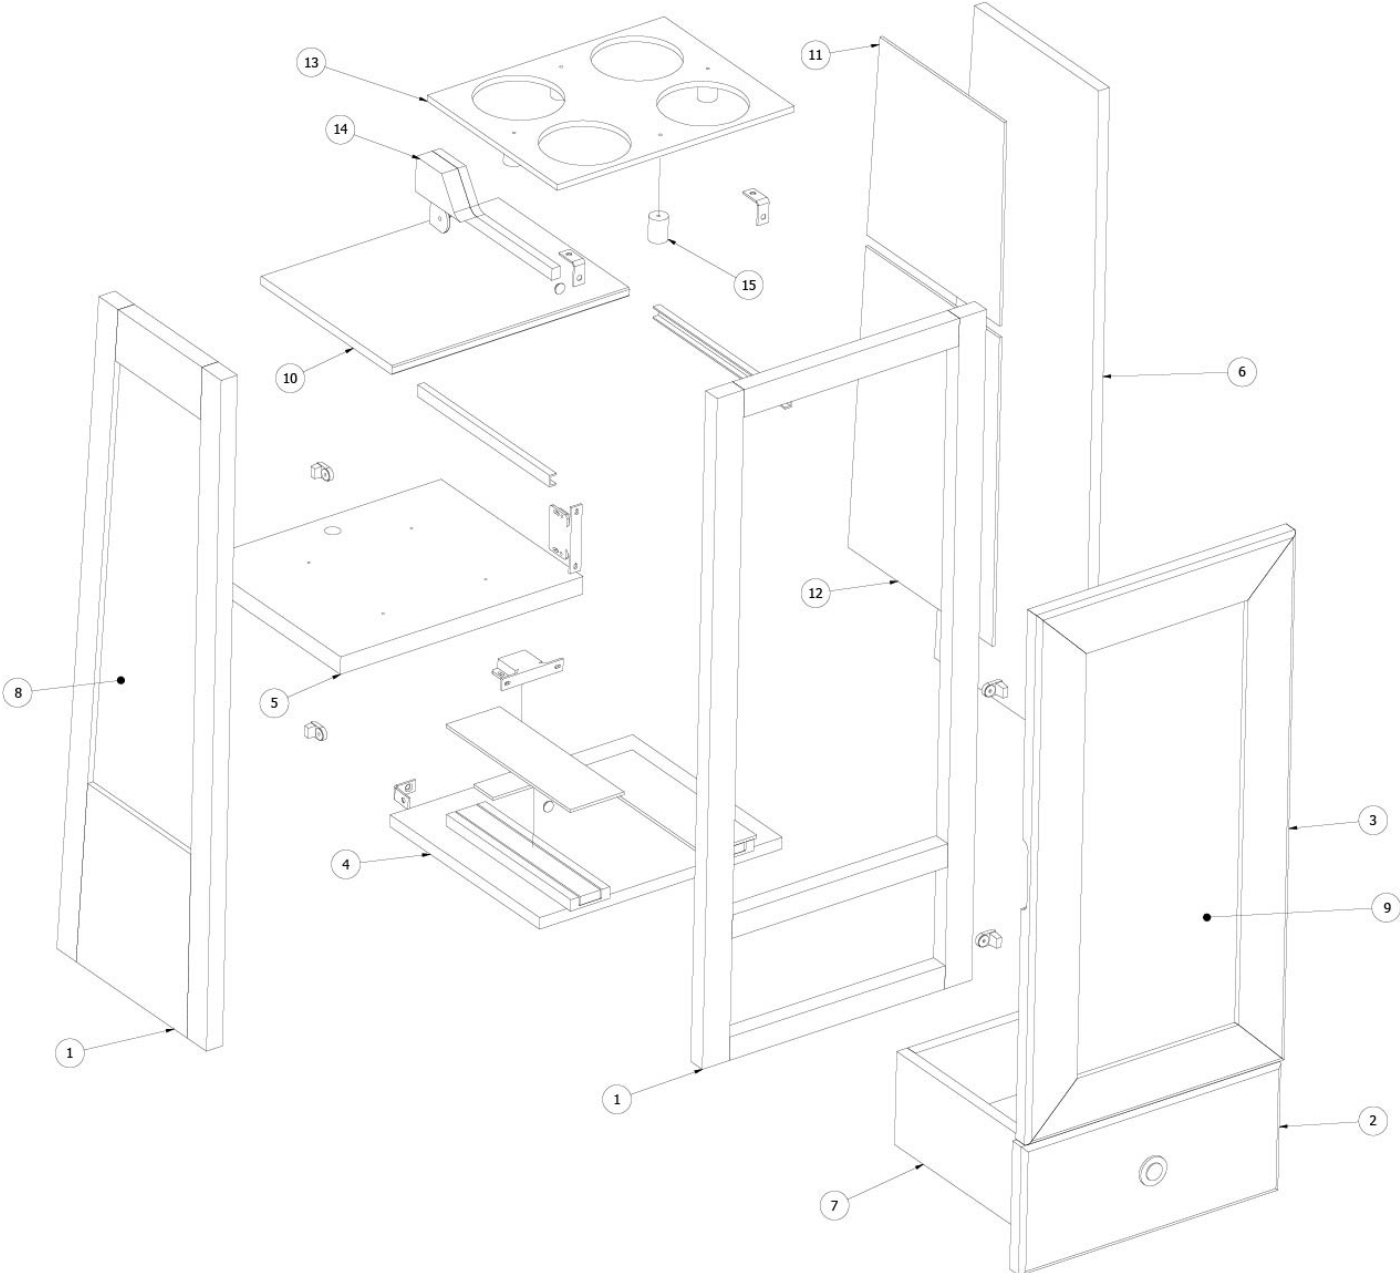

FURNITURE, LOUNGE

Liquor Cabinet Assembly

Part Numbers on Next Page