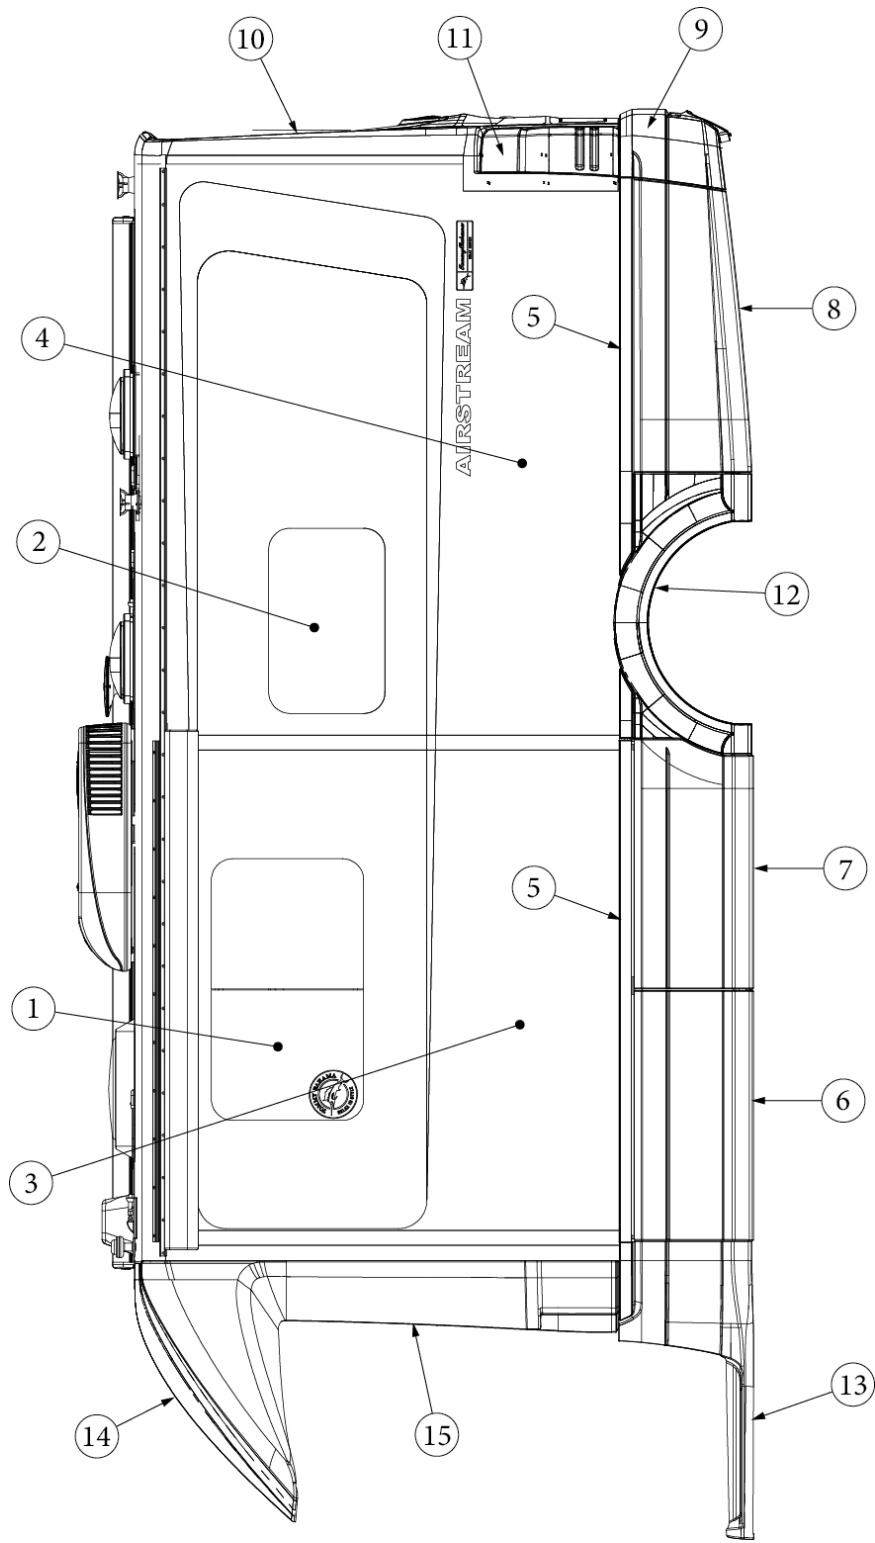

EXTERIOR SHELL

Wall, Roadside

Parts Listed on Next Page