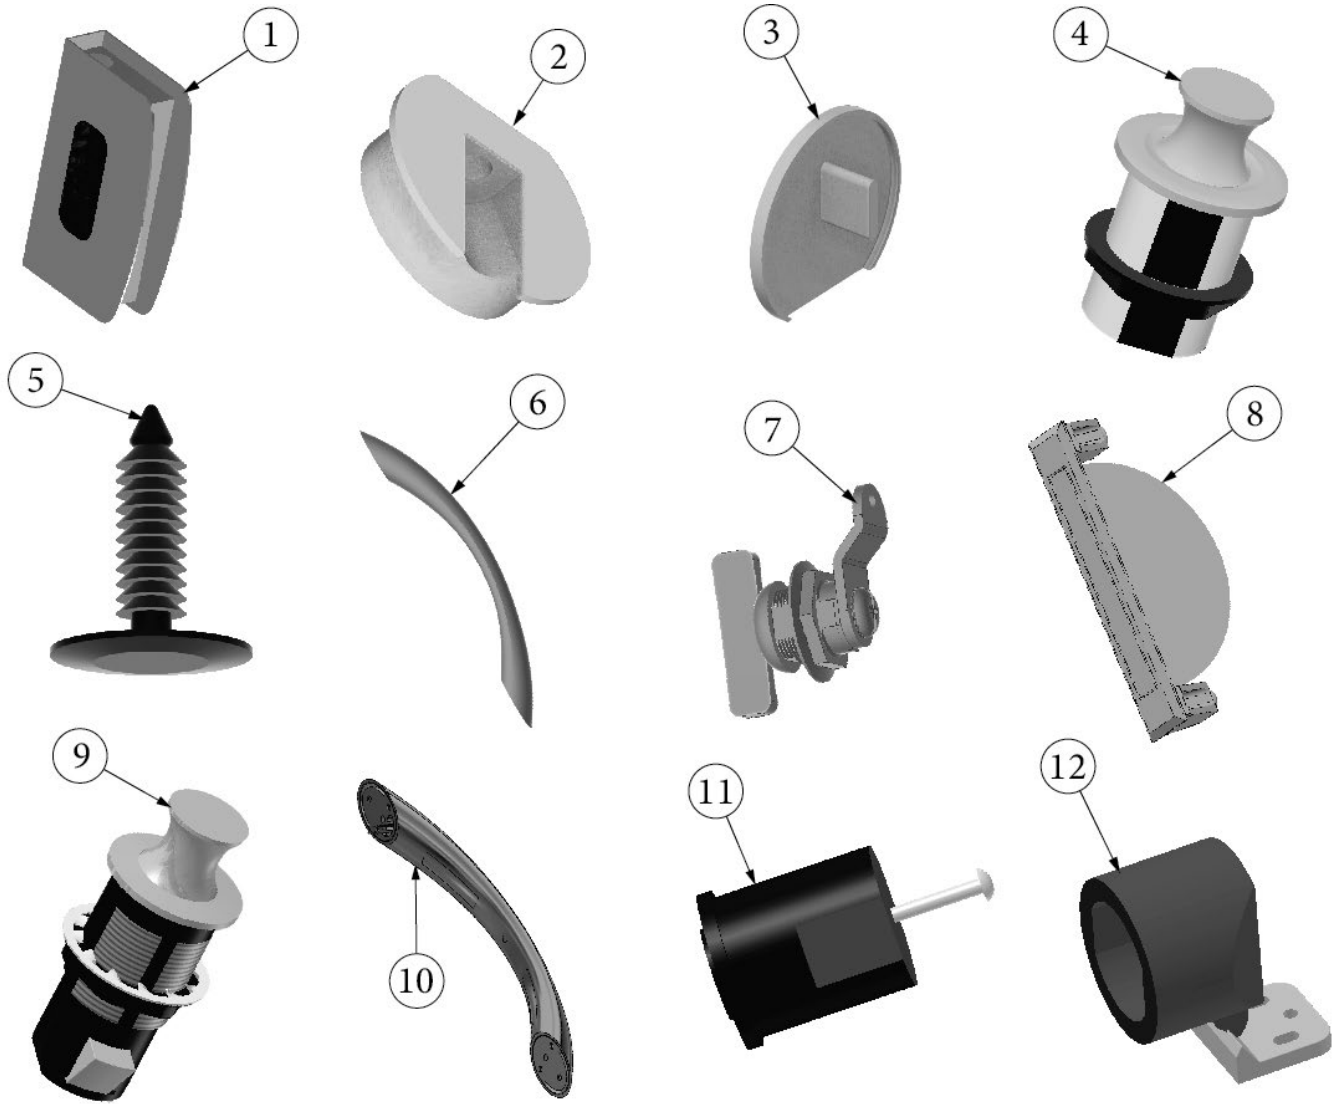

HARDWARE

Handles, Latches, and Fasteners

Parts Listed on Next Page