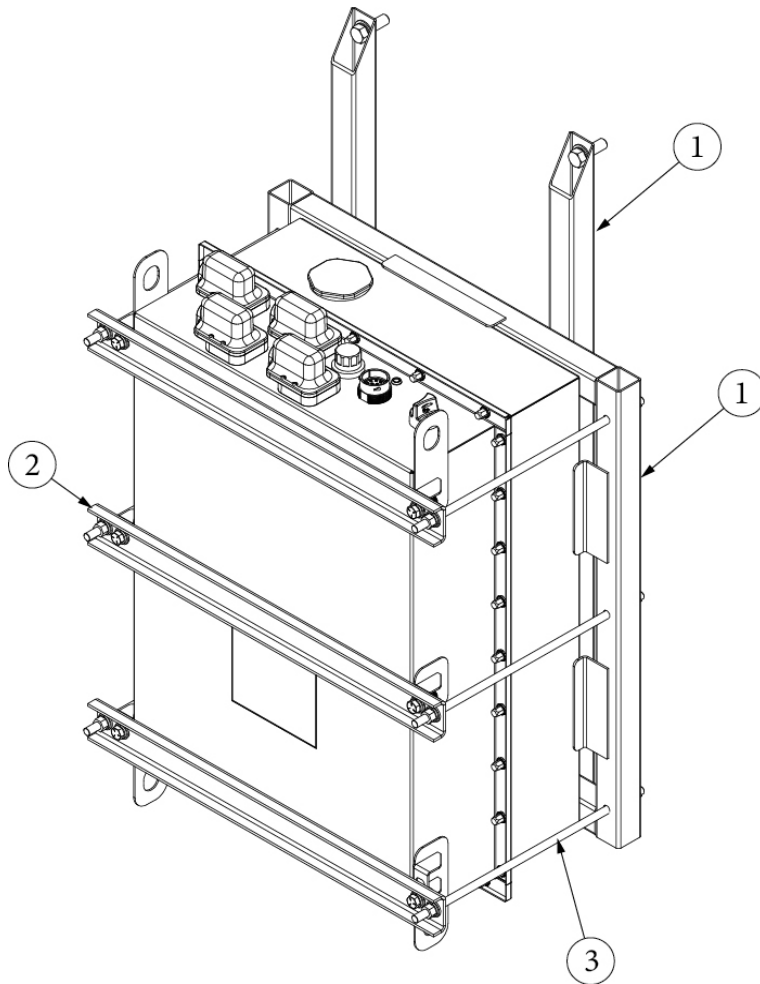

CHASSIS

Battery Install, Cradle, E1 Package Option

113962

Battery Install, E1 Package Option

1. 455920	Weldment, Battery Mounting Cradle
2. 455896	Channel, Volta Cradle Assembly
3. 345786	Stud, 3/8-16 x 14.37", Double end
386581	Label, Volta Battery
350228	Hex Nut, 3/8-16
350187	Washer, Lock, Stainless, 3/8-16
300186	Washer, Screw Drive, Steel, .375"
345272-05	Bolt, Hex, 3/8-16 X 1.25"
345251	Bolt, Hex, Grade 5, 1/2-13 x 1-1/2
300147	Washer, Flat, .53" ID, 1.10" OD
300072-08	Lock Washer