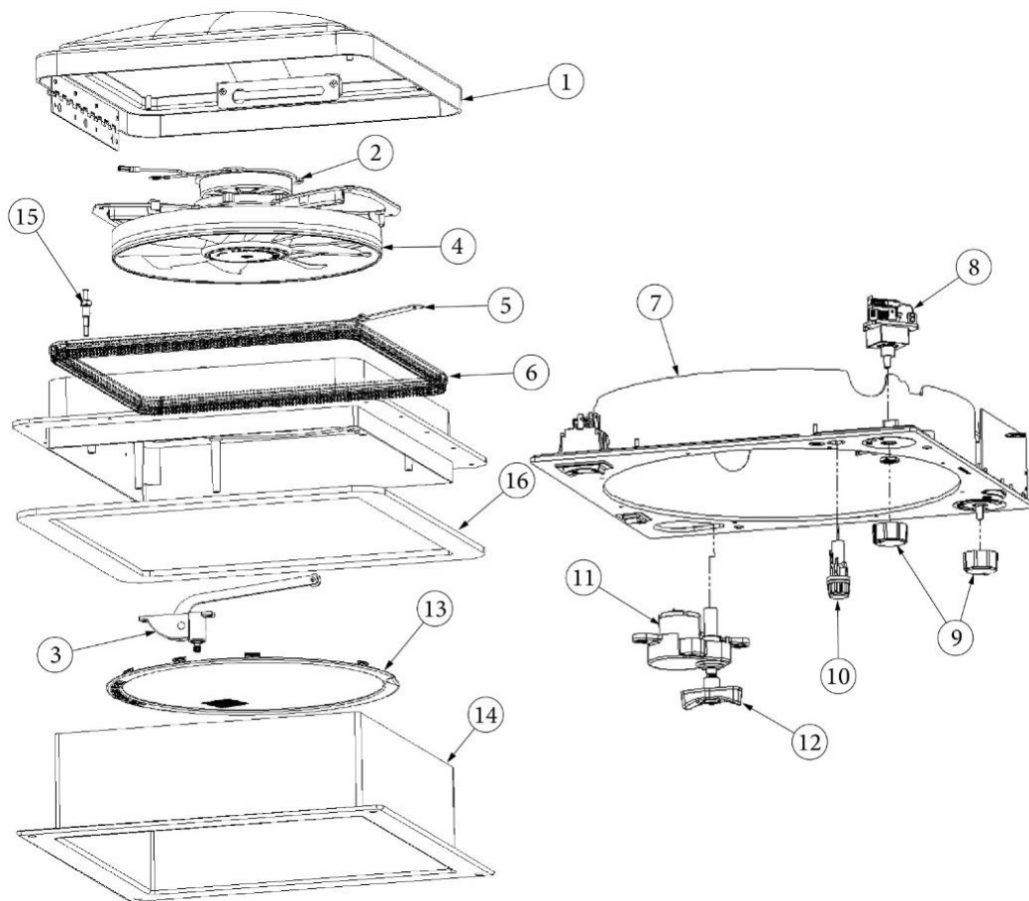

VENTS AND SKYLIGHT

Ceiling Vent Fan

382240 Exhaust vent, Fantastic fan

1. 381564-100	Dome, Polycarb, Smoke
2. 382240-103	Motor only, Vent fan
3. 381564-103	Lift arm, Dome
4. 513172-104	Fan blade, Vent fan
5. 381450-115	Rain sensor, Dome
6. 512538-102	Seal kit, Dome
7. 382240-106	Screen assembly
8. 382240-02	3-speed switch
9. 382288-103	Knob, Push-on, Black
10. 381450-110	Fuse and holder
11. 513172-101	Lift motor, Lift arm
12. 382288-104	Knob, Manual lift
13. 512538-010	Screen, Pop & lock
14. 513172-103	Trim ring, Grey, Vent
15. 381450-104	Light switch, Dome
16. 382467-01	Gasket, Exhaust fan