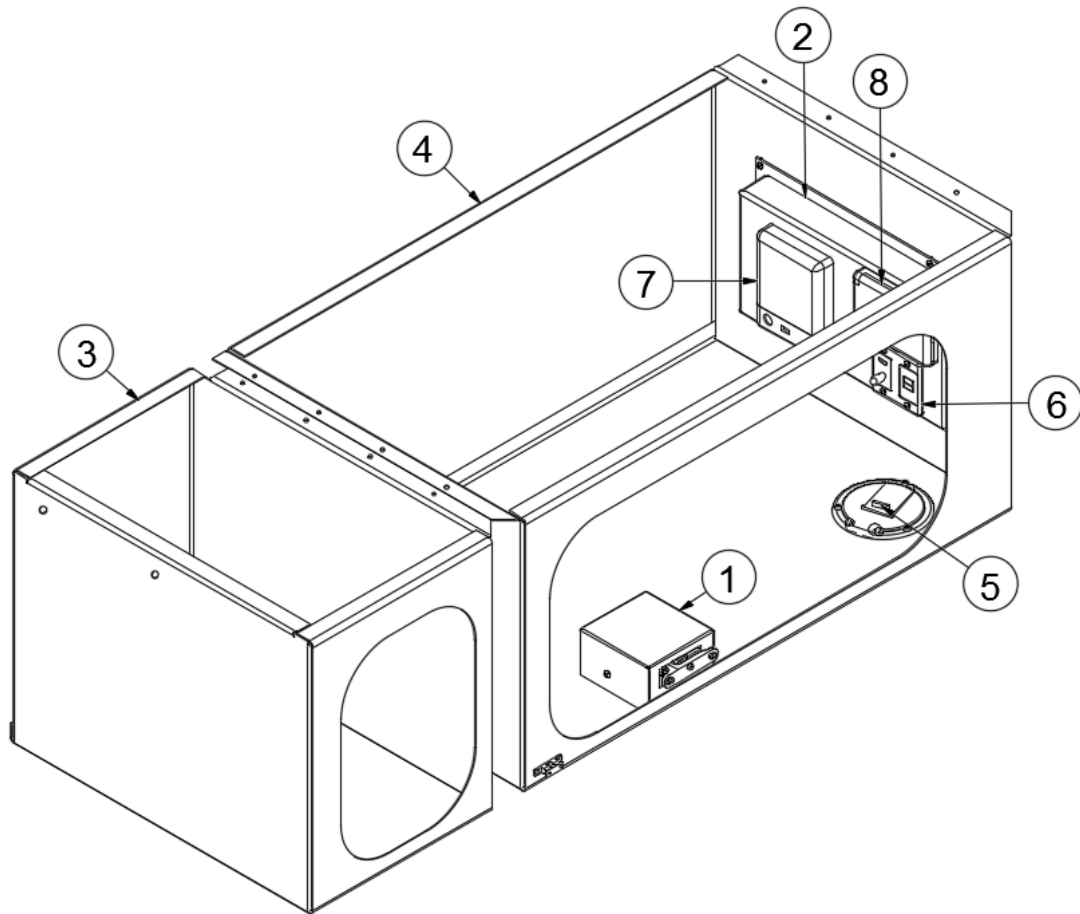

CHASSIS

Exterior Compartment, CS Forward

112482

CS Forward storage

1. 455354	Compartment latch cover
2. 99900P-1444	Hat, Macerator switch, RS rear
3. 455321	Compartment, CS mid rear
4. 455320	Compartment, CS Mid forward
5. 381435-02	Hatch, Access cover
6. 513355	USB charger/HDMI/coax, Black
7. 513224	Light w/motion sensor & ON/OFF/Auto switch
8. 512741	Weather proof cover w/gasket, Gray
513110	Tie, Black w/fir tree mount
365035	Rubber seal, Access door