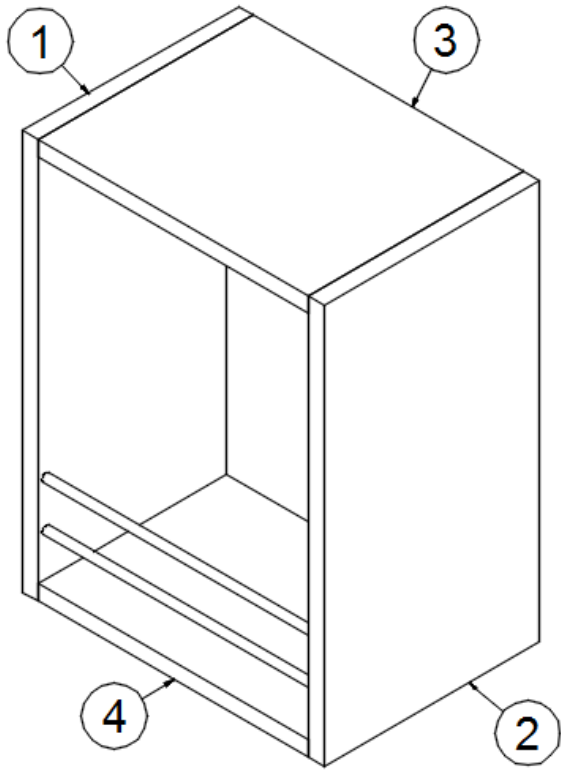

FURNITURE, LOUNGE

Cubby, Front Overhead

968516

Cubby, Front Overhead Roof Locker

1. 968516&000112BB
2. 968516&000212BB
3. 968516&000312BB
4. 968516&000412BB
5. 968516&000503BE
  115042

1. Panel, 7 x 13
2. Panel, 7 x 13
3. Panel, 7 x 8.79
4. Panel, 7 x 8.79
5. Panel, 8.79 x 12
   Aluminum rod