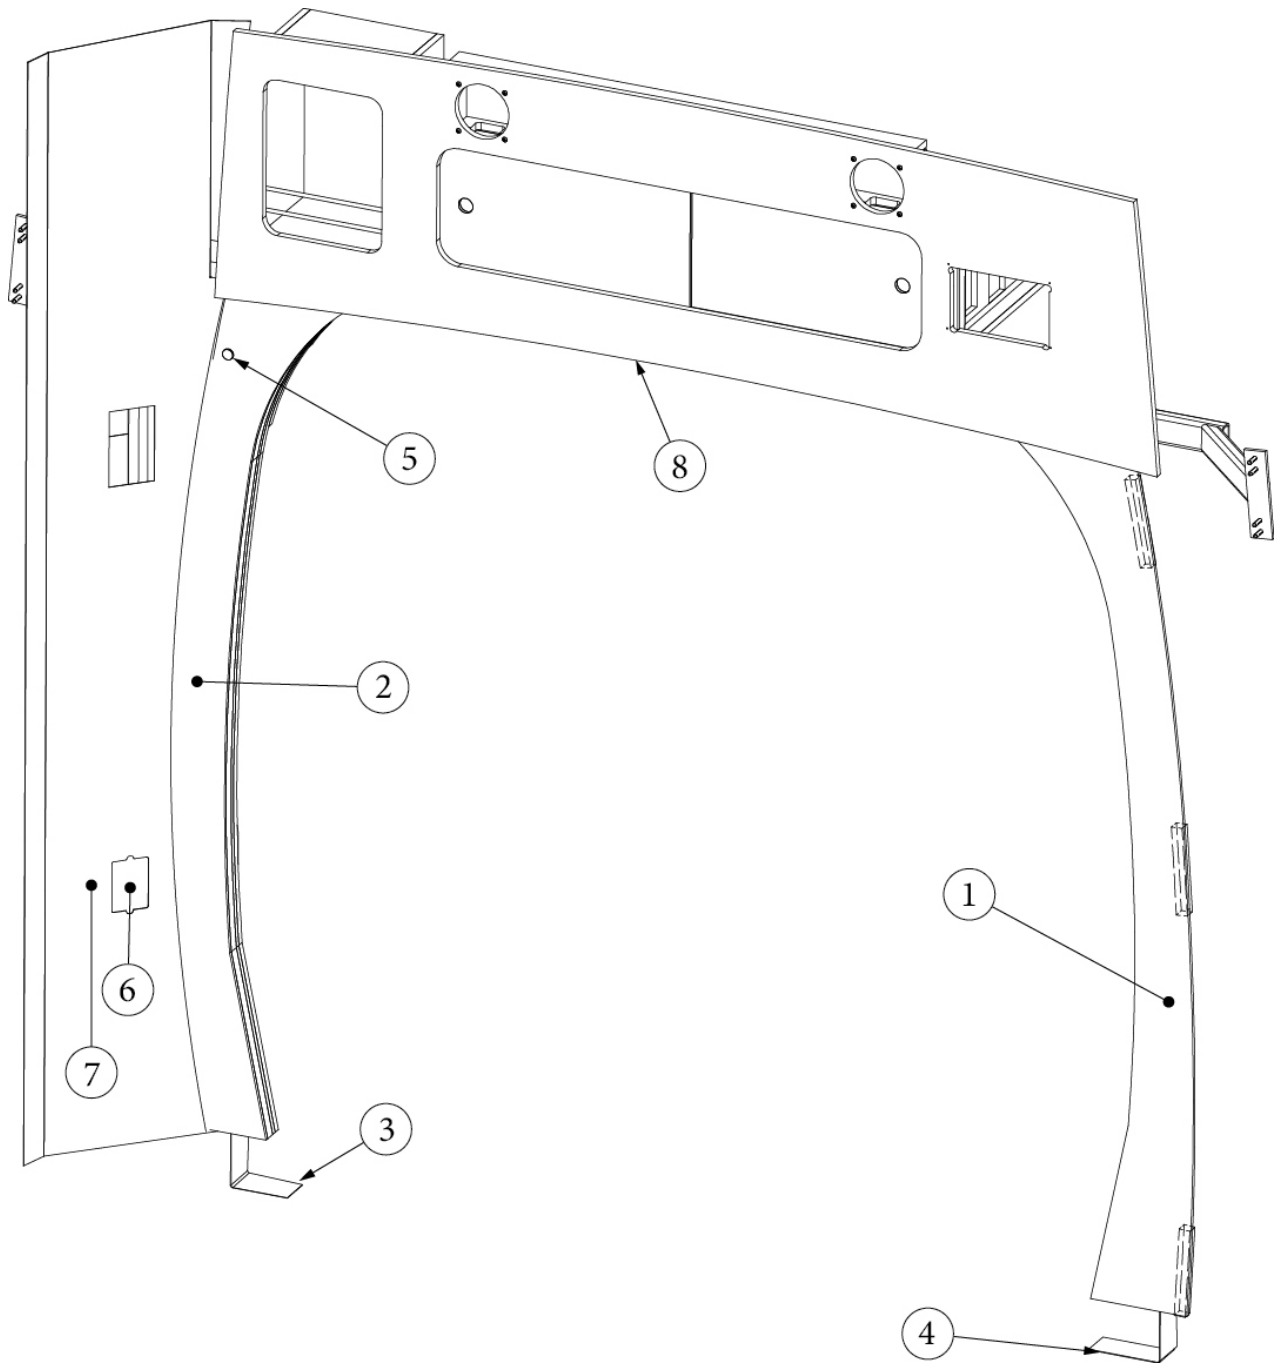

FURNITURE, LOUNGE

Forward RS and CS Wall

Parts Listed on Next Page