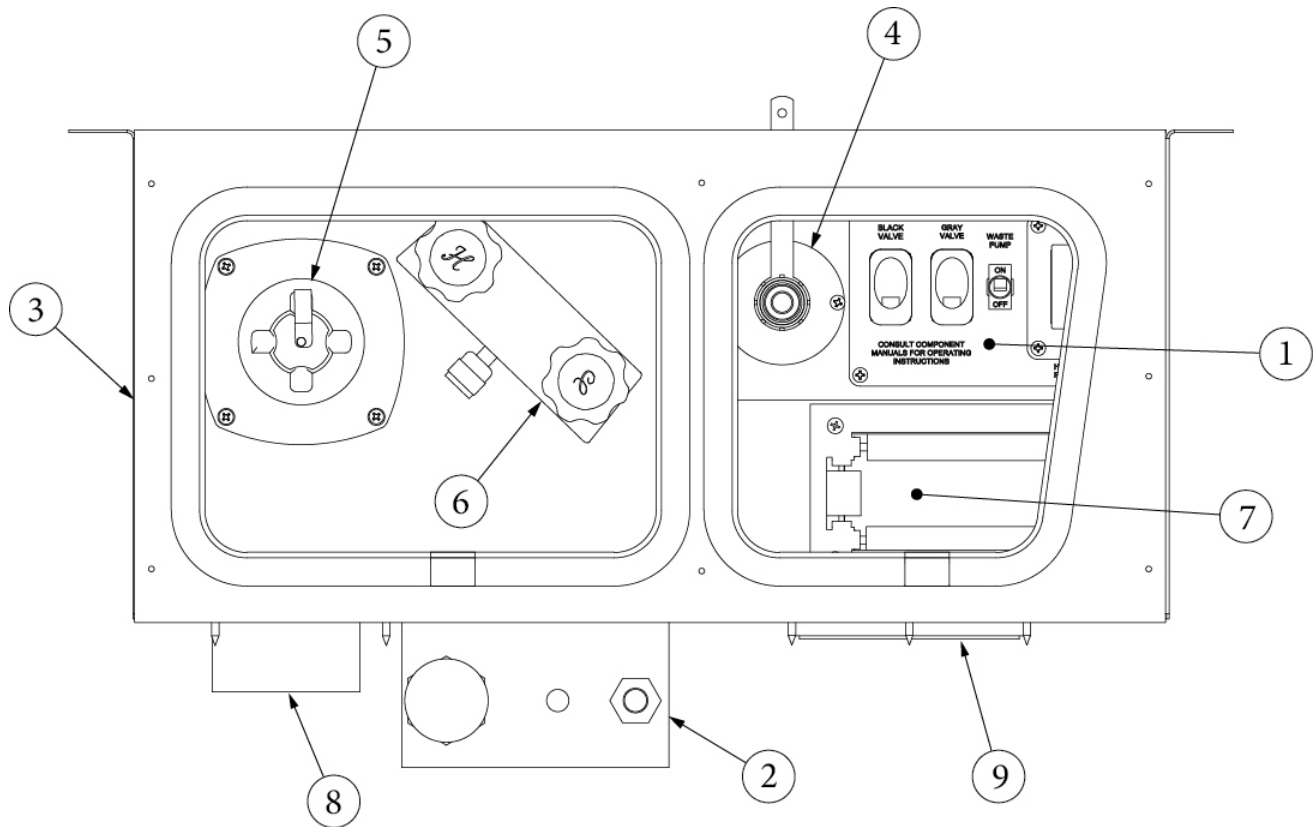

CHASSIS

Exterior Compartment, RS Wet Bay

112480   Compartment, RS Fresh Water, Wet Bay

1. 386361   Panel - Exterior Switches
2. 455699   Remote fill Bracket
3. 455962   Compartment, Shower/macerator
4. 601197-02   Water hookup, Chrome
5. 601392-06   City water fill w/regulator, 50 PSI
6. 602263-01   Exterior shower outlet
7. 512934-02   Roller guide
8. 381435-02   Hatch, Access cover
9. 204260   Hatch Cover, Round, Black, 5"
- 365035   Rubber seal, Access door
- 382468   Grommet, Wire