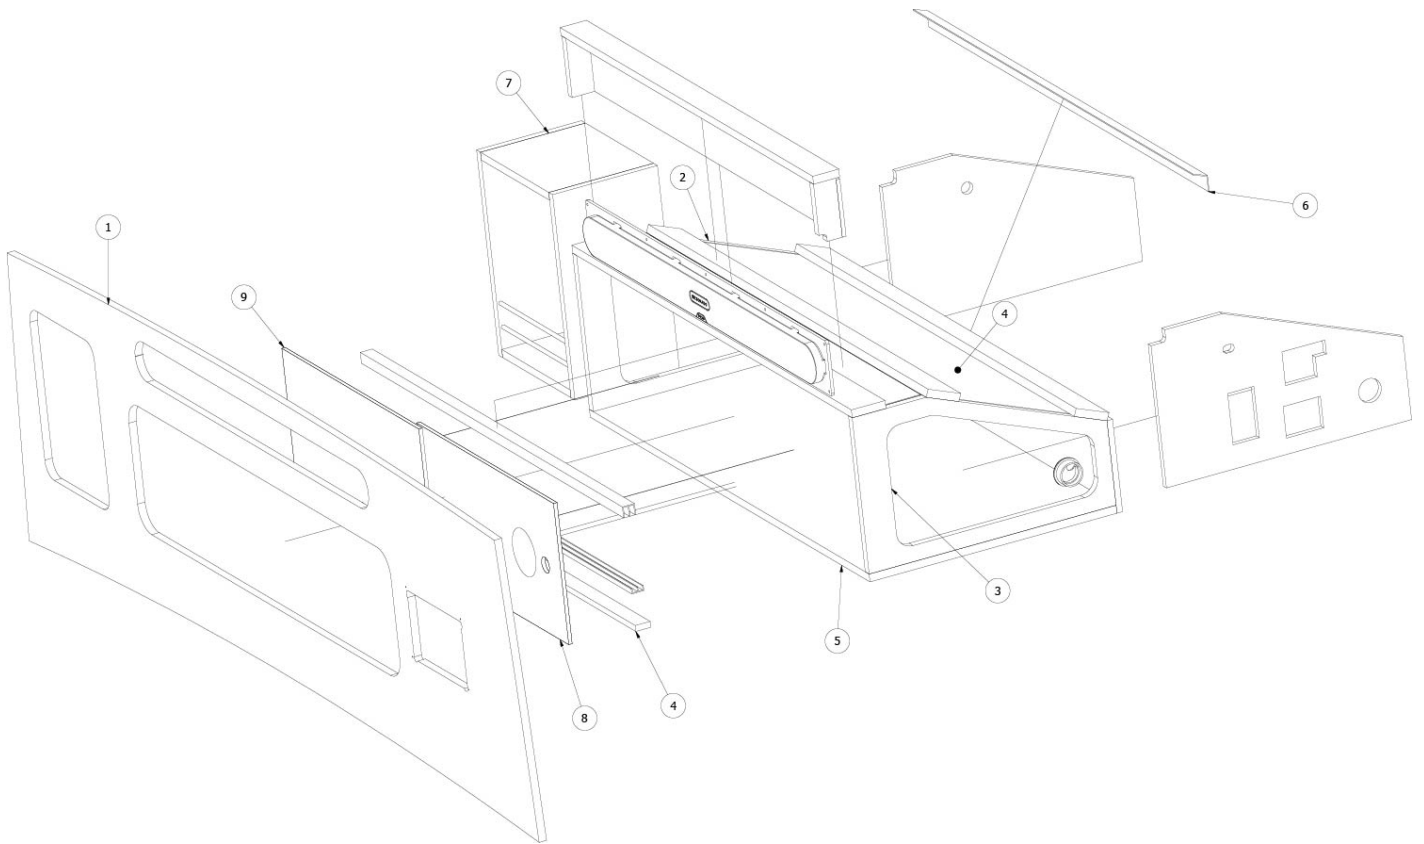

FURNITURE, LOUNGE

Roof Locker, Front Overhead

969669-01

Front Overhead Locker Assembly

1. 969669&000112BB	Pre laminate, 19.39 x 65.63
2. 969669&000212BB	Pre laminate, 9.89 x 16.5
3. 969669&000312BB	Pre laminate, 9.89 x 16.5
4. 116365	Closeout, Front rooflocker
5. 969669&000512BB	Pre laminate, 16.5 x 36
6. 115562	Aluminum angle, 70°, 1 x 1
7. 968516	Cubby assembly
8. 204031-07	Frosted door, Tommy logo, Right side
9. 204031-08	Frosted door, Tommy logo, Left side
203388-01	Track, Sliding door, Black
203445-03	T-molding, .5", Tan
381209-01	Grommet w/cap, 1.5", Black
701538-01	Carpet w/PSA backing
703991	Seal, Pile weather strip, Black
514209-3	JBL Speaker, Stage 3 Series, 4"
514209-6	Grill, JBL Speaker, 4"
365412-01	Edgebanding, 5/8", Macchiato