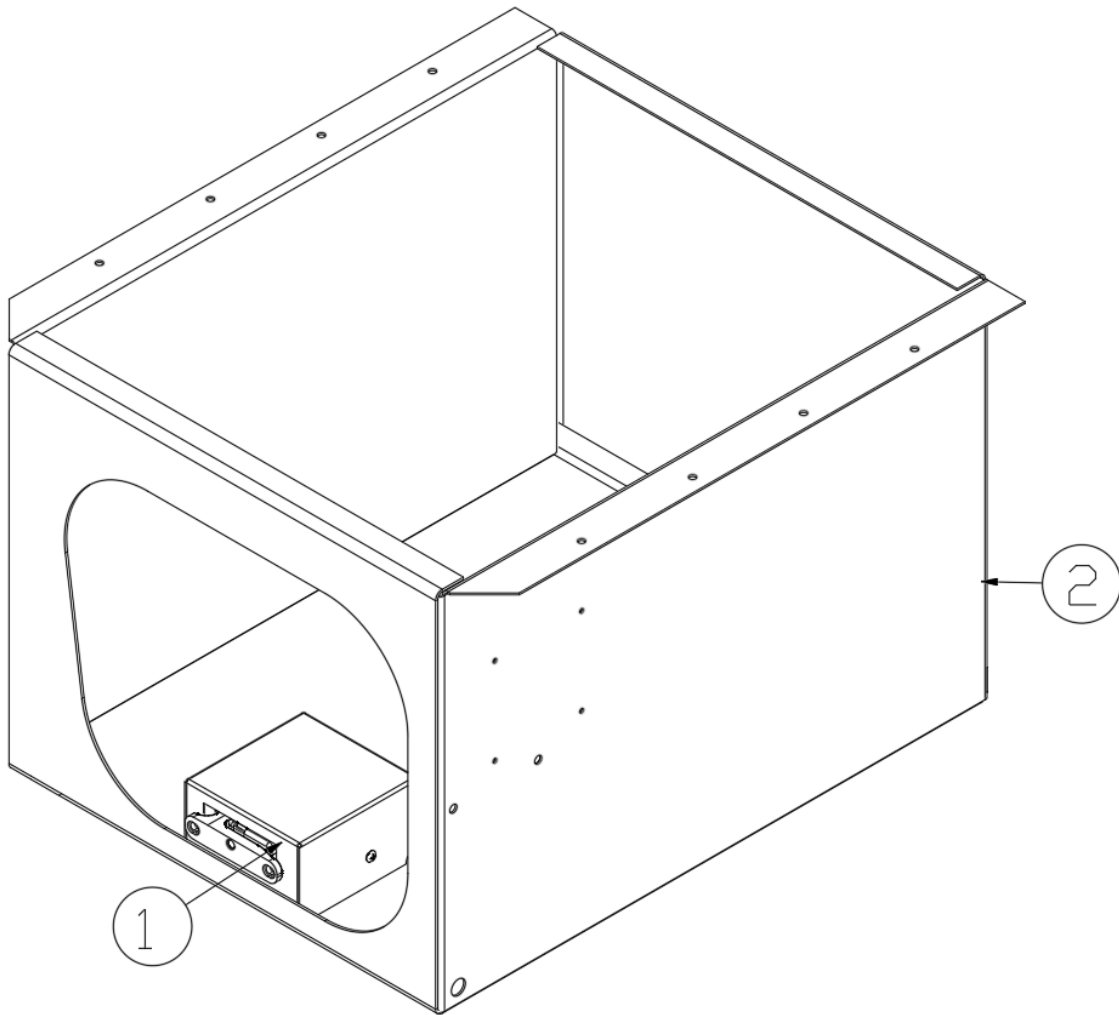

CHASSIS

Exterior Compartment, CS Rear, E1 Package Option

135194   Compartment, CS rear, E1 Package Option

1. 455354   Compartment latch cover
2. 455328   Compartment, CS Rear
- 455942   Bracket, Solar Port
- 513898   Solar Port, Sidewall
- 513110   Tie, Black w/fir tree mount
- 365443   Gasket- Flap 1"X .63" #SD-351