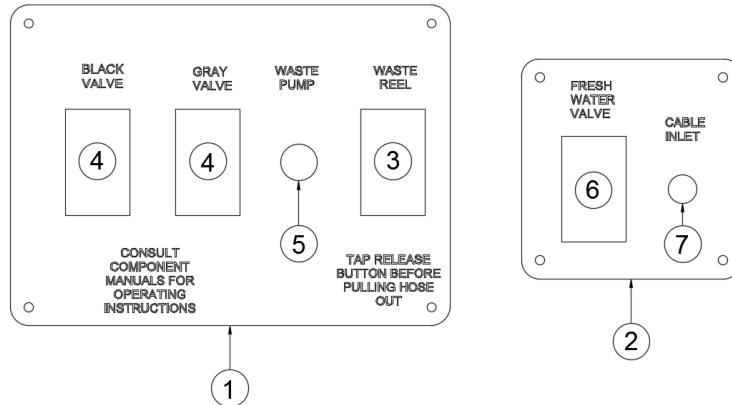

ELECTRICAL, 12 VOLT

Buzzer

512515 Buzzer, Low Current, Sonic, 10mA, 12V

Switch Panels

1. 386361 2. 386339 3. 513550 4. 513128 5. 602205-01 6. 513079 7. 510623 510623-01	- Panel, Exterior Switches - Water valve/Coax cover plate - Switch, Spring centered, Retract/Release - Switch, Momentary spring center to off w/light - Switch, 20 Amp, Macerator - Switch, Momentary w/light - Coax connector - Coax connector locking nut

Switches

513356 513441 513042 513042-01 512434 513079 513128 513116 513229 513354 602205-01 514061-04 513613	- Switch, Step hold ON/OFF, TV lift UP/Down - Controller, TV lift - Switch, Magnetic reed - Magnet flange mount - Switch, ON/OFF, LP valve - Switch, Momentary w/light - Switch, Momentary spring center to off w/light - Switch, Slide out/extend/retract - Switch, Awning extend/retract - Switch, Overhead door magnetic contact - Switch, 20 Amp, Macerator - Push Button Assembly, Volta, E1 Package Option - Switch Assembly, DPDT, Main Disc. Light/Switch