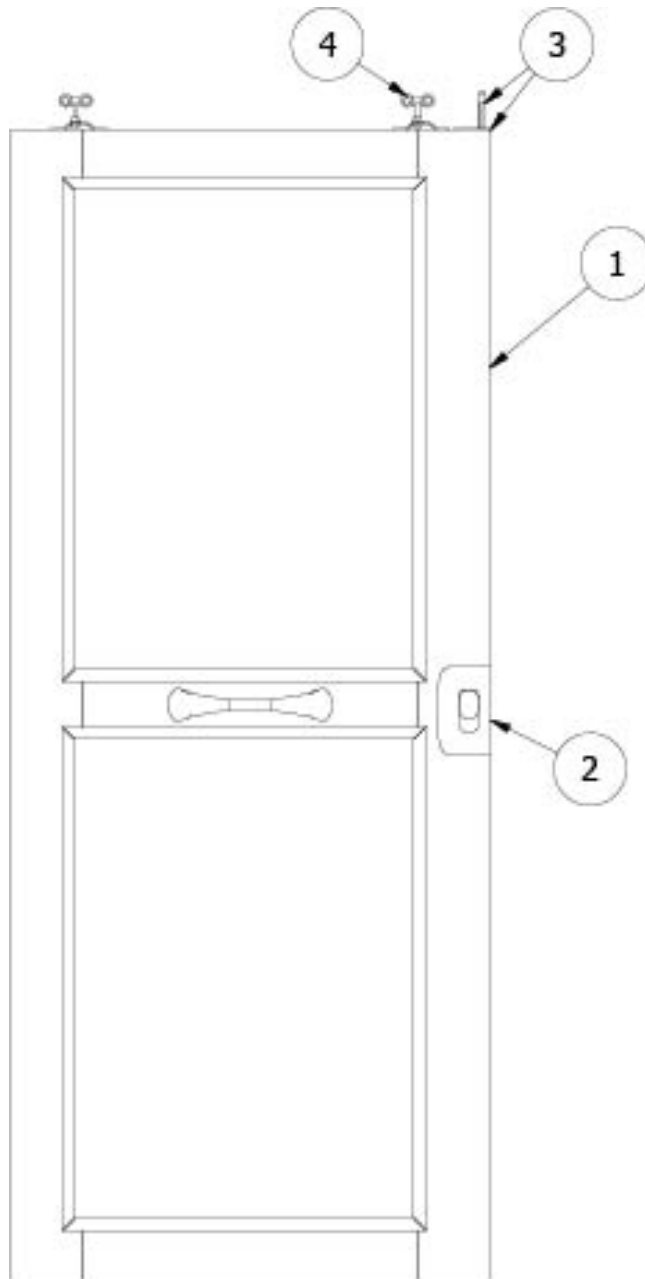

FURNITURE, LAVATORY

Lavatory Door

969696

Bath door

1. 802623-0039
2. 382805-01
3. 382805-02
4. 382805-03
- 382407
- 602685-01

Bath door, Louvered
Latch, Latch system, Satin Nickel
Rod w/guide, Latch system
Hanger kit, Latch system
Pocket door magnet
Toilet Tissue Holder