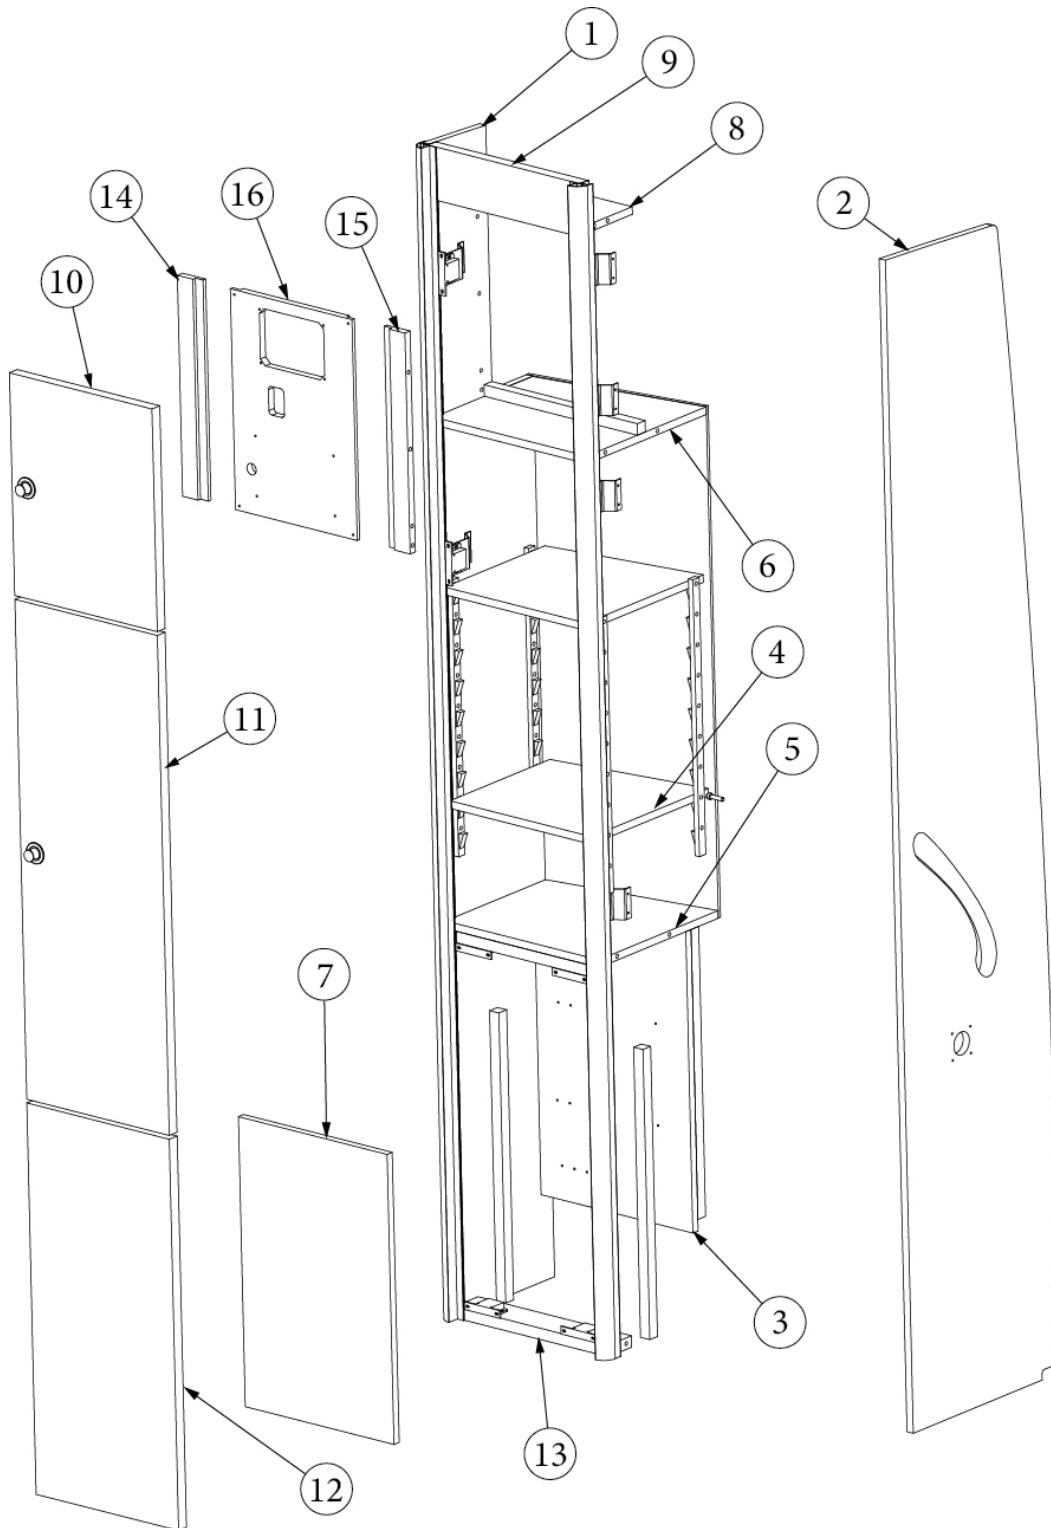

FURNITURE, LOUNGE

Corner Electronics Cabinet, E1 Package Option

Parts Listed on Next Page