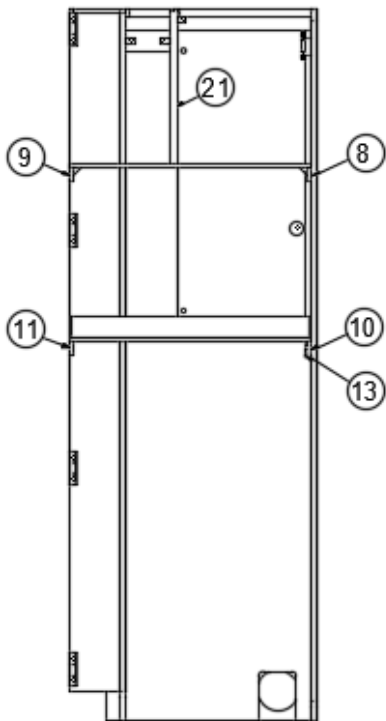

FURNITURE, LAVATORY

Wardrobe, CS Aft

Parts Listed on Next Page