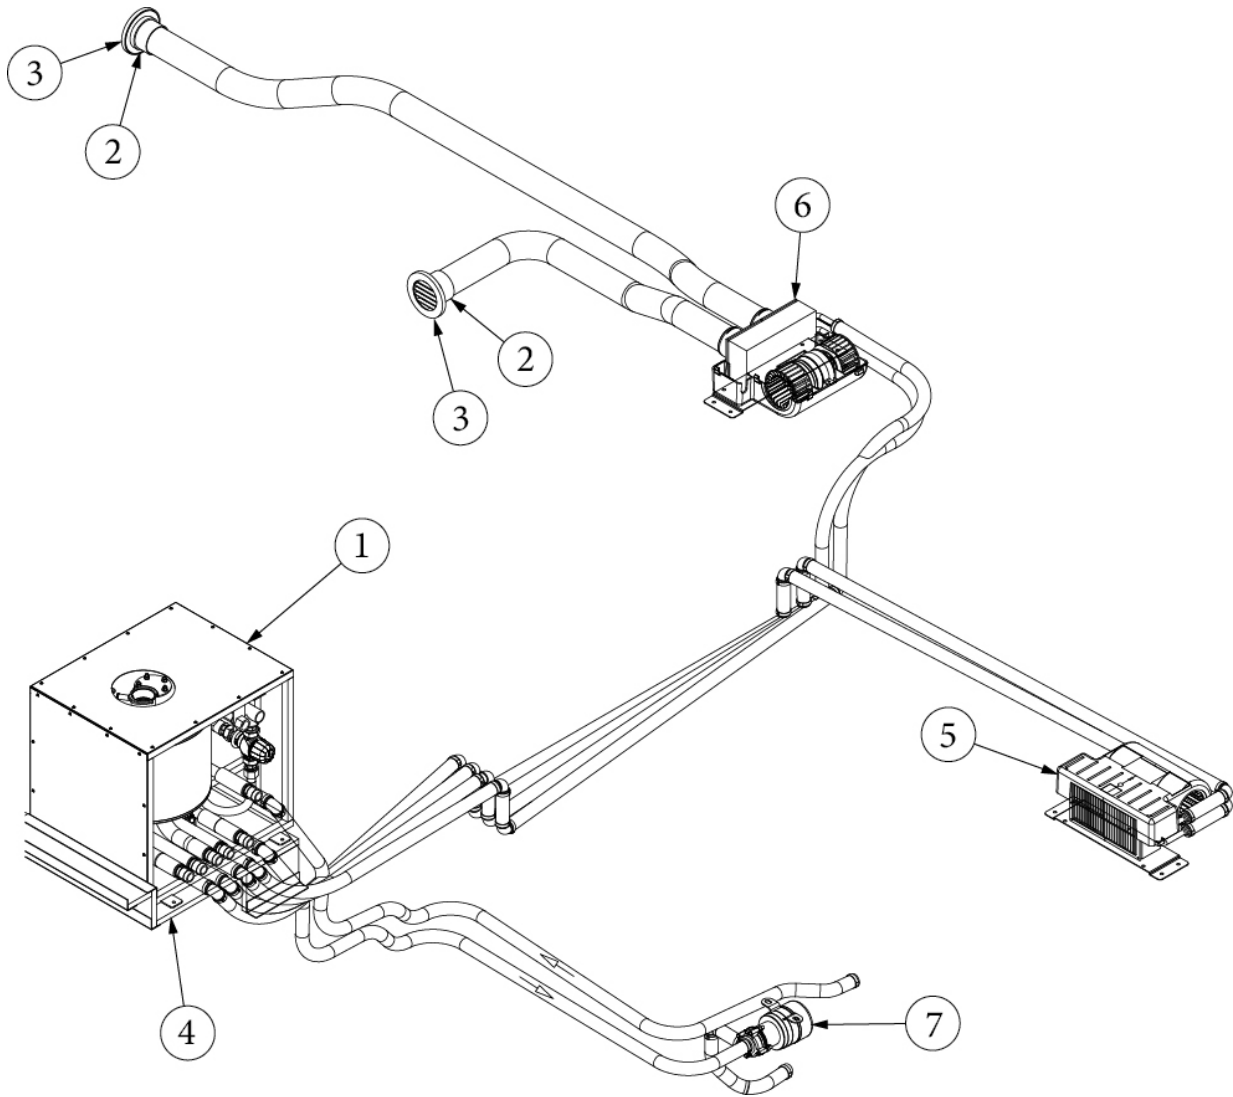

APPLIANCES

Hydronic Furnace and Hot Water System, E1 Package Option

Parts Listed on Next Page