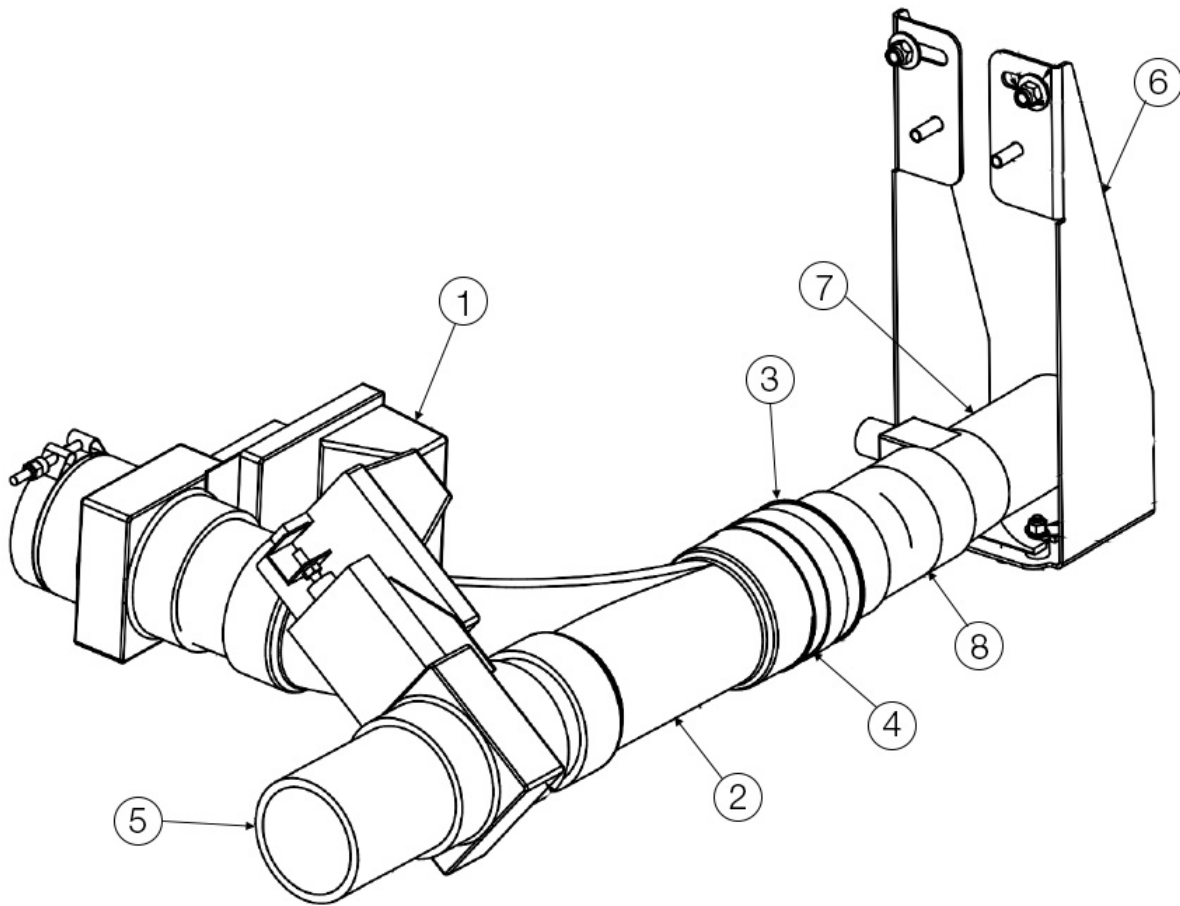

PLUMBING, DRAIN

Drain System, Below Floor

943832

Below Floor Drain

1. 512411	Waste valve, Electric
2. 600187	3" Wye, Comb and 1/8 bend
3. 602205-04	Adaptor for 3" connection hose
4. 600289	Calder coupling, 3" (rubber)
5. 601160-04	Pipe, ABS DWV 3"
6. 455497	Bracket, Macerator pump
7. 602176	Pump, Macerator Flojet
8. 602205-05	Hose, Macerator
602671	Black water tank, 22.1 gallons
602670	Grey tank, 30.2 gallons