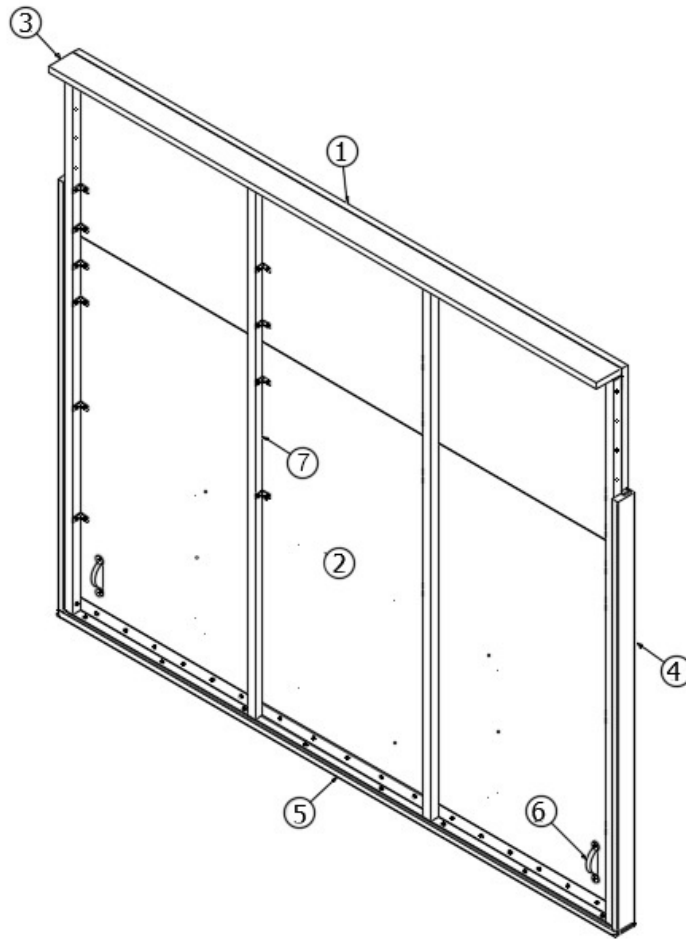

FURNITURE, LOUNGE

Murphy Bed Frame and Wall

968846

Murphy bed frame/wall

1. 968846&000118CE
2. 968846&000218CE
3. 968846&000318BB
4. 802325-0039
5. 802324-0039
6. 382420
7. 455350
- 381610-02
- 371468-01
- 802326-0039

- Panel, 20.268 x 73.25
- Panel, 42.88 x 73.25
- Panel 2.25 x 71
- Trim- Murphy Bed Sides
- Trim- Murphy Bed End
- Pull, Concealed
- Murphy Bed Frame-Alum
- Cover Cap Plas. European Brown
- Mirror-Tommy 1/8" x 38" x 15"
- Mirror Frame