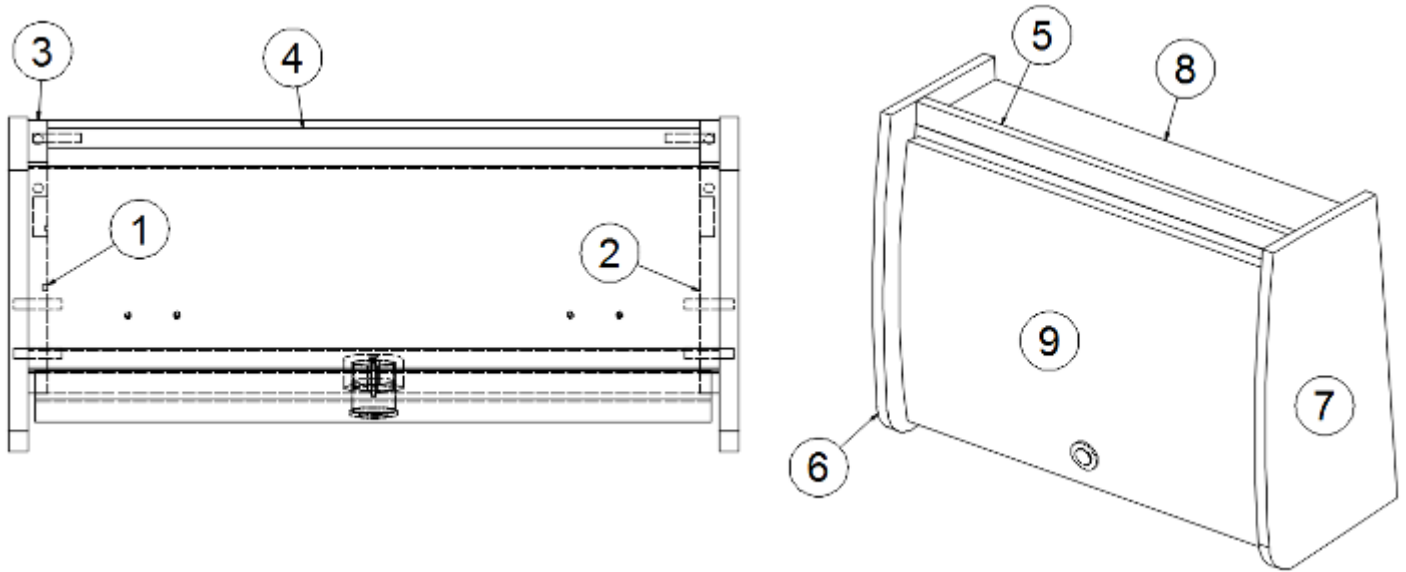

FURNITURE, LAVATORY

Roof Locker, RS Bathroom

969044

RS Bathroom Roof Locker

1. 969044&000112BB	Panel, 7.04 X 11.29
2. 969044&000212BB	Panel, 7.04 X 11.29
3. 969044&000312BB	Panel, 6.50 X 17.76
4. 969044&000412BB	Panel, 2.25 X 16.76
5. 969044&000512BB	Panel, 1.0 X 17.76
6. 969044&000612BB	Panel, 8.61 X 14.50
7. 969044&000712BB	Panel, 8.61 X 14.50
8. 969044&000818BB	Panel, 5.25 X 17.76
9. 801785-0439	Door, 12.38 x 17.38, Plyform
382059-02	Knob, Push/pull, Black Nickel
382227	Hinges, overhead Spring Nickel
381688	Rubber bump-on, Clear
365412-01	Edgebanding, 5/8" Macchiato
365412-02	Edgebanding, 15/16" Macchiato