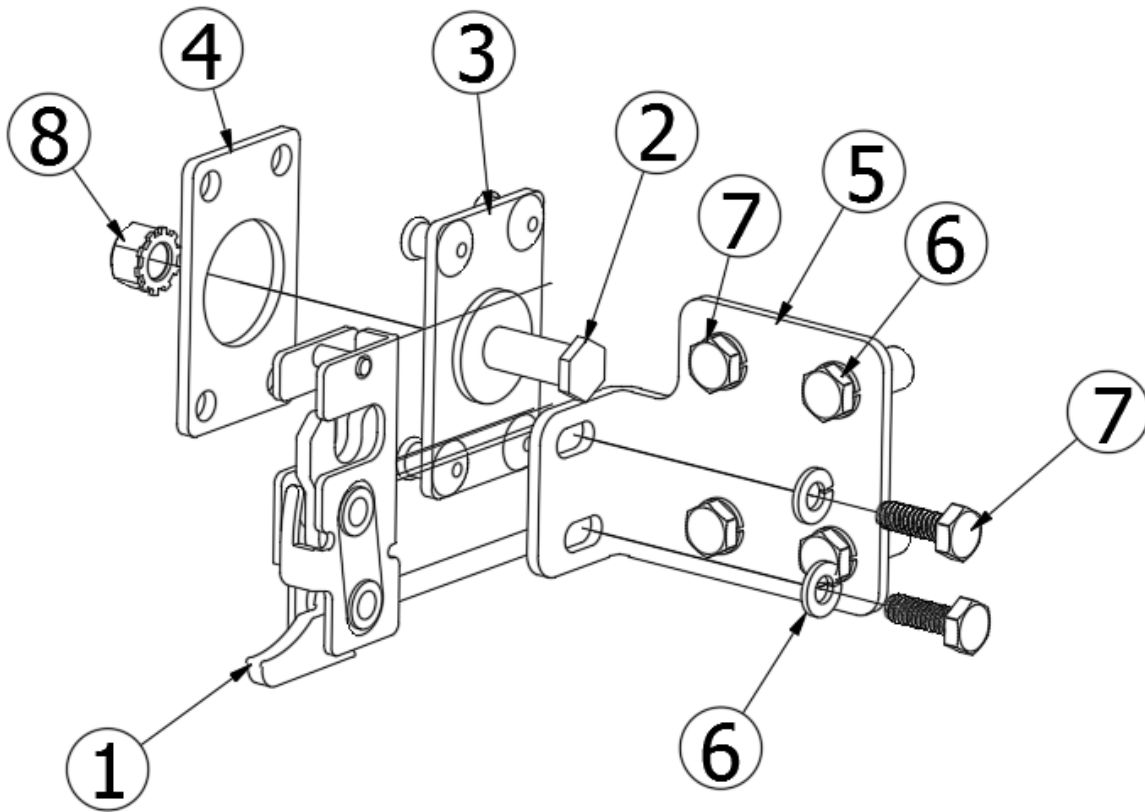

HARDWARE

Generator Latch and Lock

112828

Generator Latch/Lock

1. 382646	Latch - Mini Rotary
2. 382647	Bolt- Striker
3. 455529	Bracket-Pin Support - Outer
4. 455530	Bracket-Pin Support - Inner
5. 455531	Bracket - Rotary Latch
6. 300072-04	Washer, Lock 1/4in
7. 345276-03	Bolt Hex. Hd. 1/4-20 X 3/4in
8. 350256	Locknut-W/Tooth Washer- M8x1.25
350259-01	Rivet Nut, Wedge Head, 1/4/20 X .165-.260
325128-01	Rivet-.125-.50 Steel