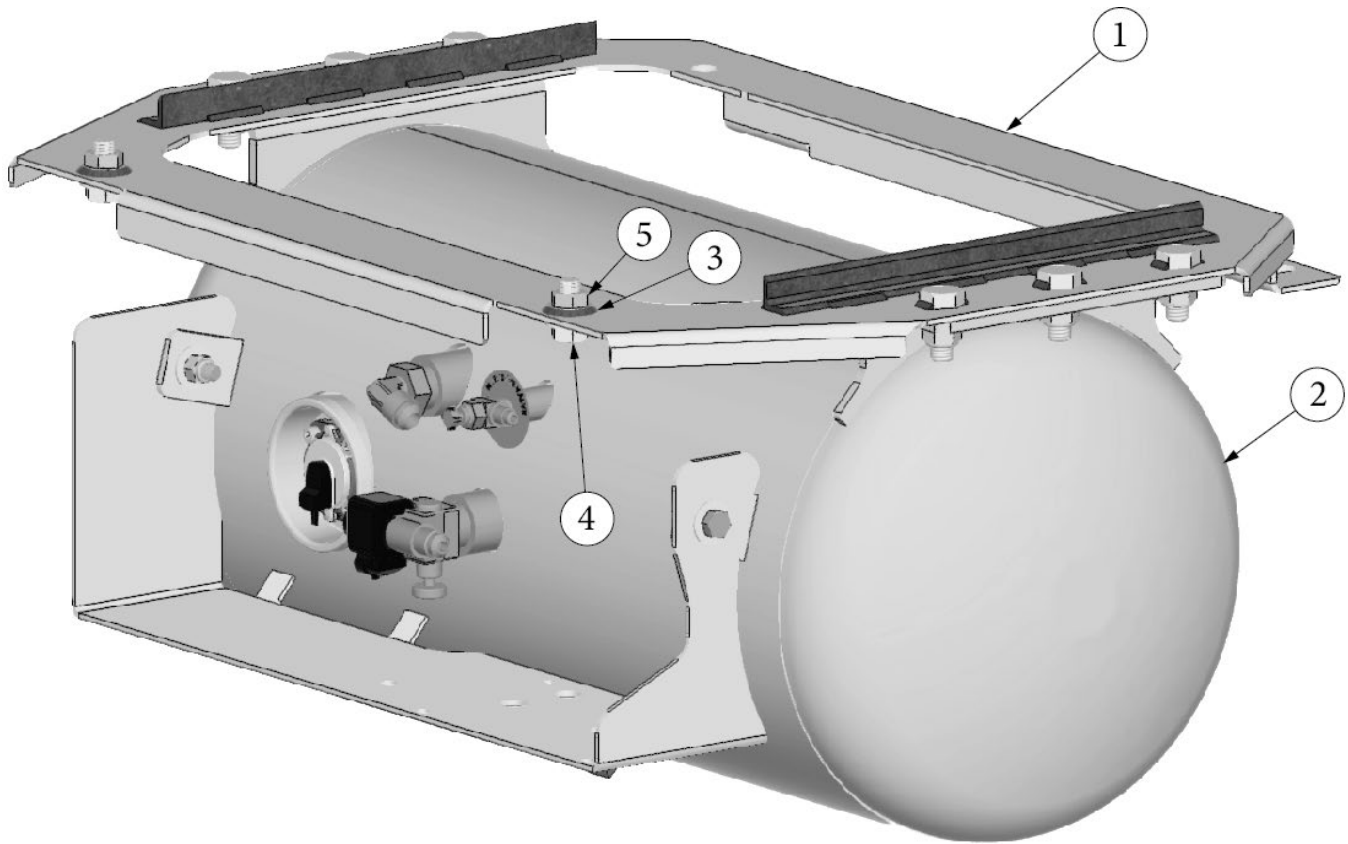

PLUMBING, LPG

LPG Tank Install

112977

LP Tank Install

1. 455532	Weldment, Plate LPG frame
2. 602955	LPG tank, 12.2 gallon
3. 300147	Washer, Flat ID .53" OD 1.1"
4. 345269-04	Bolt, Hex head, 1/2-13 x 1, GR 5
5. 350147-50	Nut, Nylon lock, 1/2-13

LP Remote Fill

455699 Remote fill Bracket