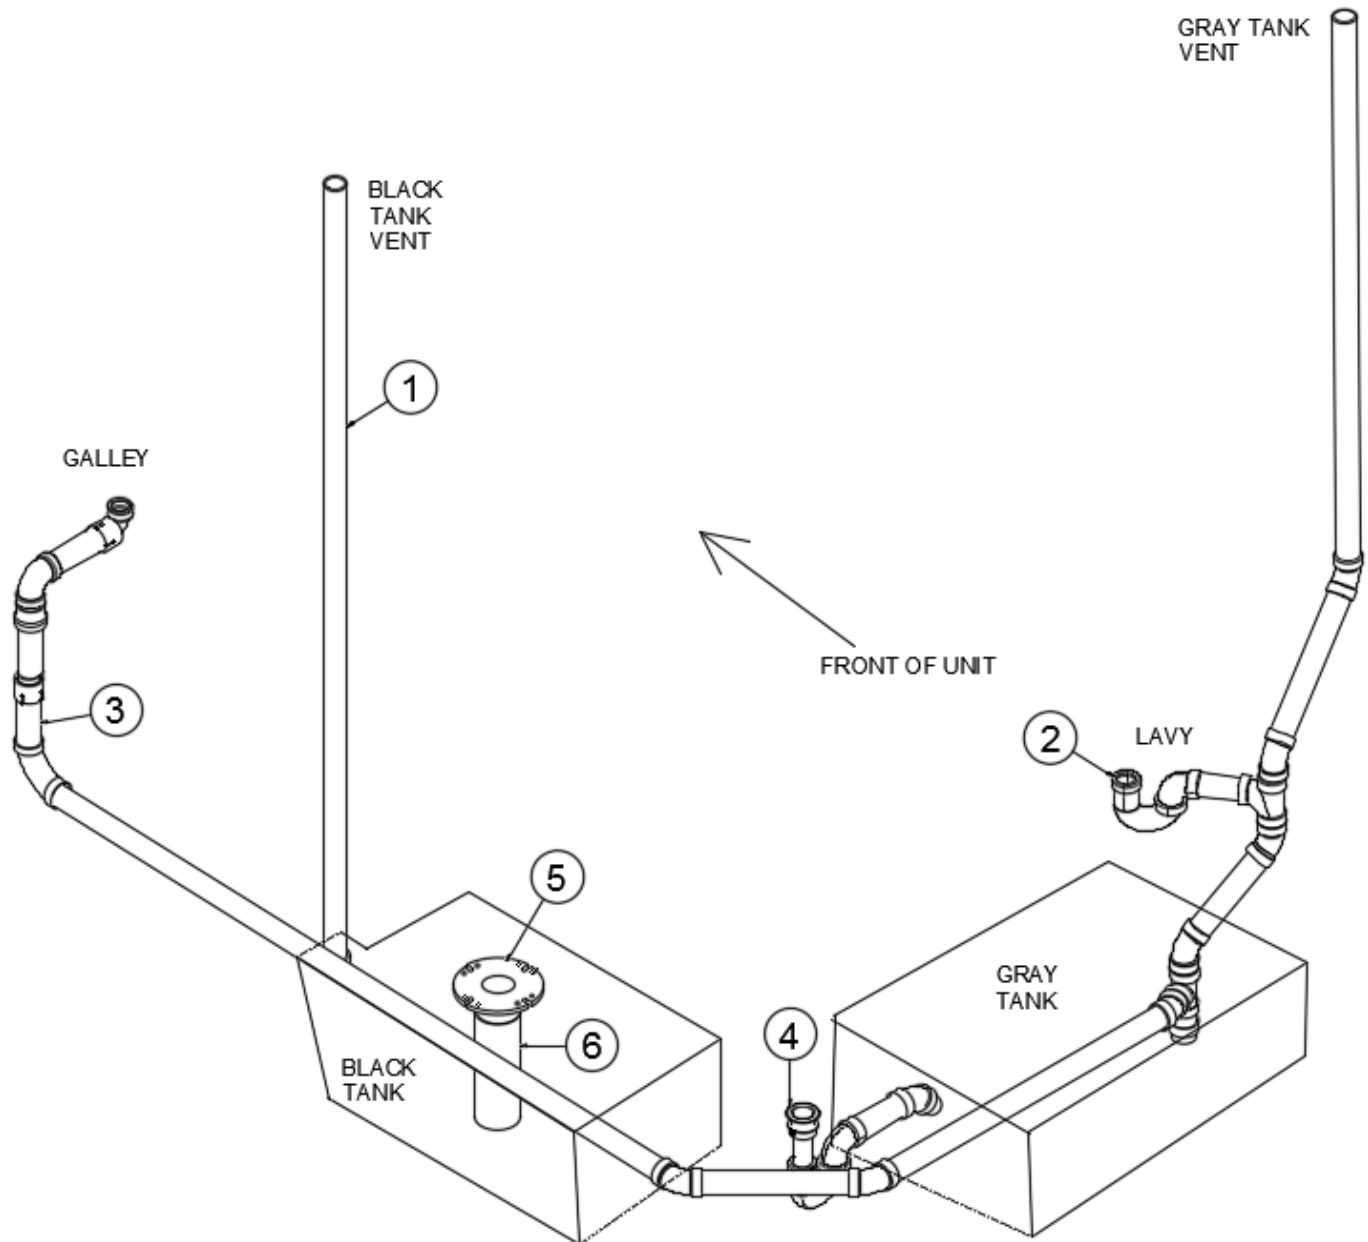

PLUMBING, DRAIN

Drain System, Above Floor

943798

Above Floor Drain System

1. 943798-01	Black tank vent
2. 943798-02	Lavy drain
3. 943798-03	Galley drain
4. 943798-04	Shower drain
5. 601266	Flange closet, Slip fit
6. 601267-04	Nipple, Threaded one end, 10"