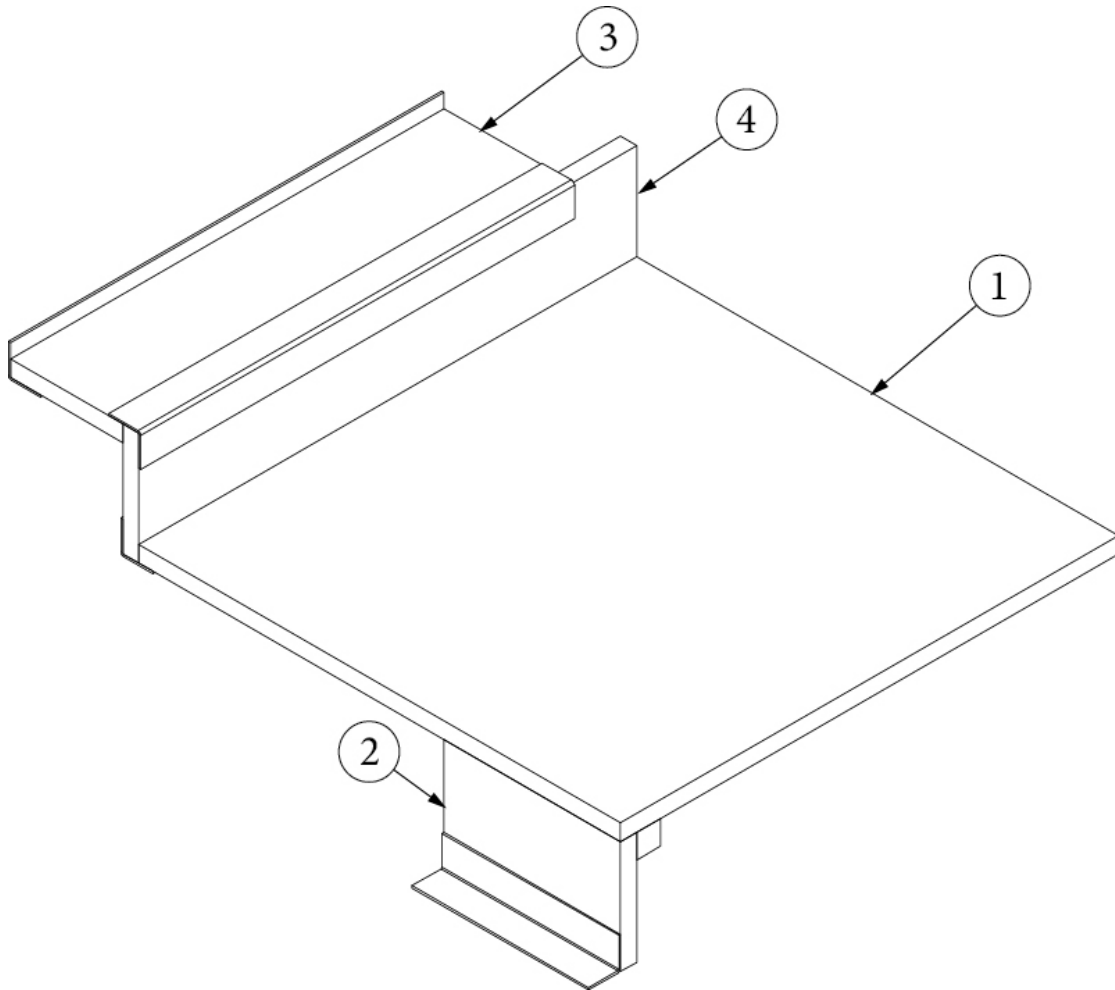

FURNITURE, GALLEY

Stand, Hydronic Heater, E1 Package Option

969801

1. 969801&000112BB

Pre laminate, 15 X 15.5"

2. 969801&000212BB

Pre laminate, 3.5 X 5.5"

3. 969801&000412BB

Pre laminate, 2.5 X 15.5"

4. 969801&000312BB

Pre laminate, 3.5 X 15.5"

114812

Aluminum Angle, 1 X 1 X 12"

101115

Sheet-Alum .060 X 48 X 120"