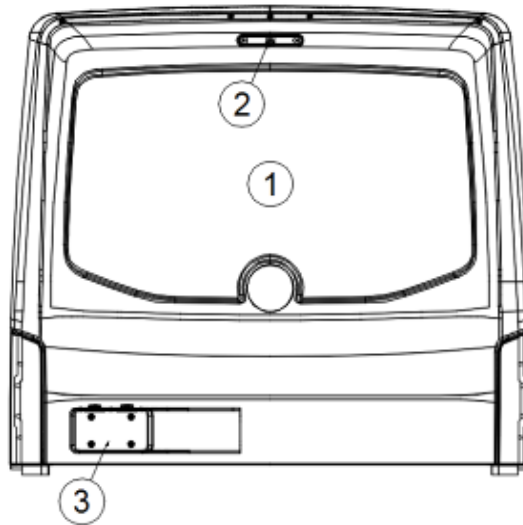

EXTERIOR SHELL

Rear Cap

921252 Rear Cap Prep

1. 203835 Rear cap
2. 514040 Camera, Third brake light
3. 455137 Bracket, License plate mounting
- 455127 Plate, License lamps
- 513034 Light, License plate
- 513886 Red sealed LED marker/clearance light
- 455193-01 Bracket, Rear Wall & Cap Support, W/Locknuts
- 455193-02 Bracket, Rear Wall & Cap Support

Hitch Cover

- 203880-9775 Hitch cover, Iridium Silver
- 350275 Thumb screw, Plastic
- 382394-02 Receptacle
- 382394-03 Stud

Rear Bumper

- 203858 Rear bumper
- 455315 Bracket, RS rear bumper
- 455316 Bracket, CS rear bumper
- 455073 Weldment, Rear bumper support
- 513577 Parking Sensing System
- 116075-01 Bumper Support