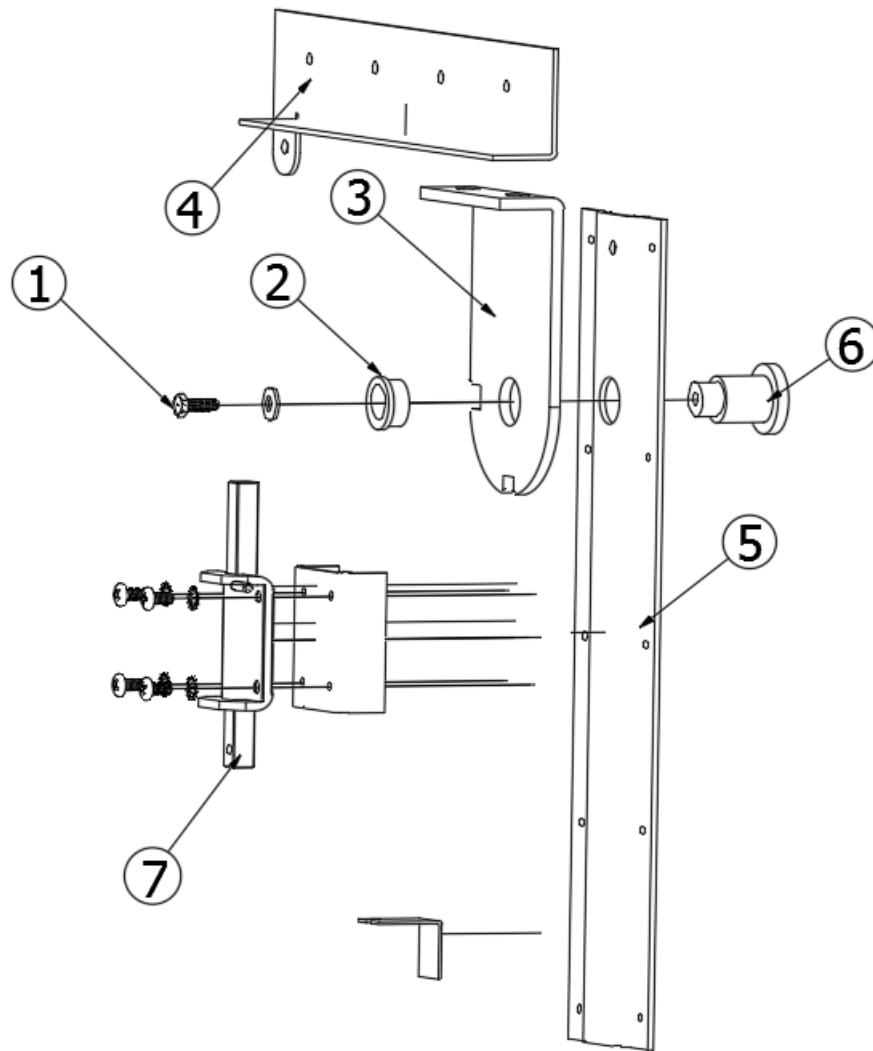

HARDWARE

Murphy Bed Lock Hinge

455442

RH, Murphy Bed Hinge

- 1. 345276-03
- 2. 382392
- 3. 455138
- 4. 455139-02
- 5. 455184
- 6. 455185
- 7. 455442-012
455442-5

- Bolt Hex. Hd. 1/4-20 X 3/4in
- Press-Fit Drill Bushing W/Head
- Bracket-Bed Wall Swing Atlas
- Brkt-Bed Base Mtg - Rh
- Brkt-Bed Base Swing
- Pin Bed Swivel Atlas
- Slide Bolt Latch For Bracket
- Slide bolt riser