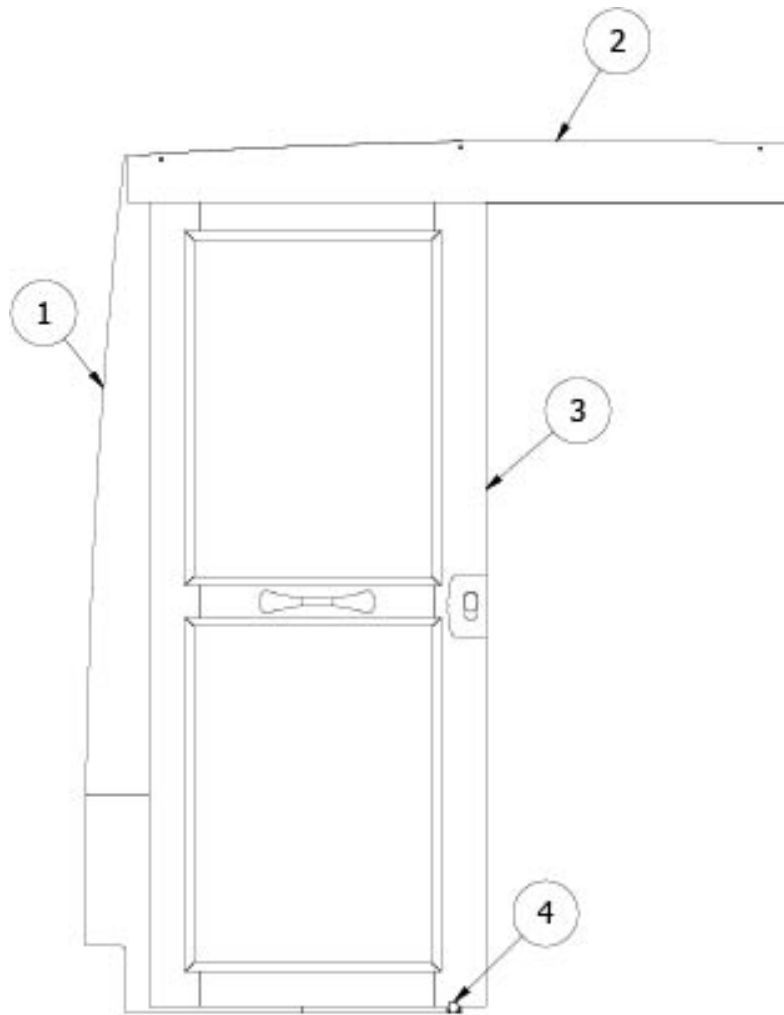

FURNITURE, LAVATORY

Sliding Door and Wall

113740

Sliding Bath Door/Wall

1. 968414	Sliding door wall
2. 969694	Sliding door header assembly
3. 969696	Bath door
4. 381100	Sliding door guide
382805-01	Latch, Latch system, Satin Nickel
382805-02	Rod, W/Guide
382805-03	Hanger kit, Latch system
382805-04	Track, Latch system
382805-05	Stopper, Latch system
382641	Magnet- DIA. 1.0 X .27 THK. 26LBS.
382407	Pocket door magnet, 20LB