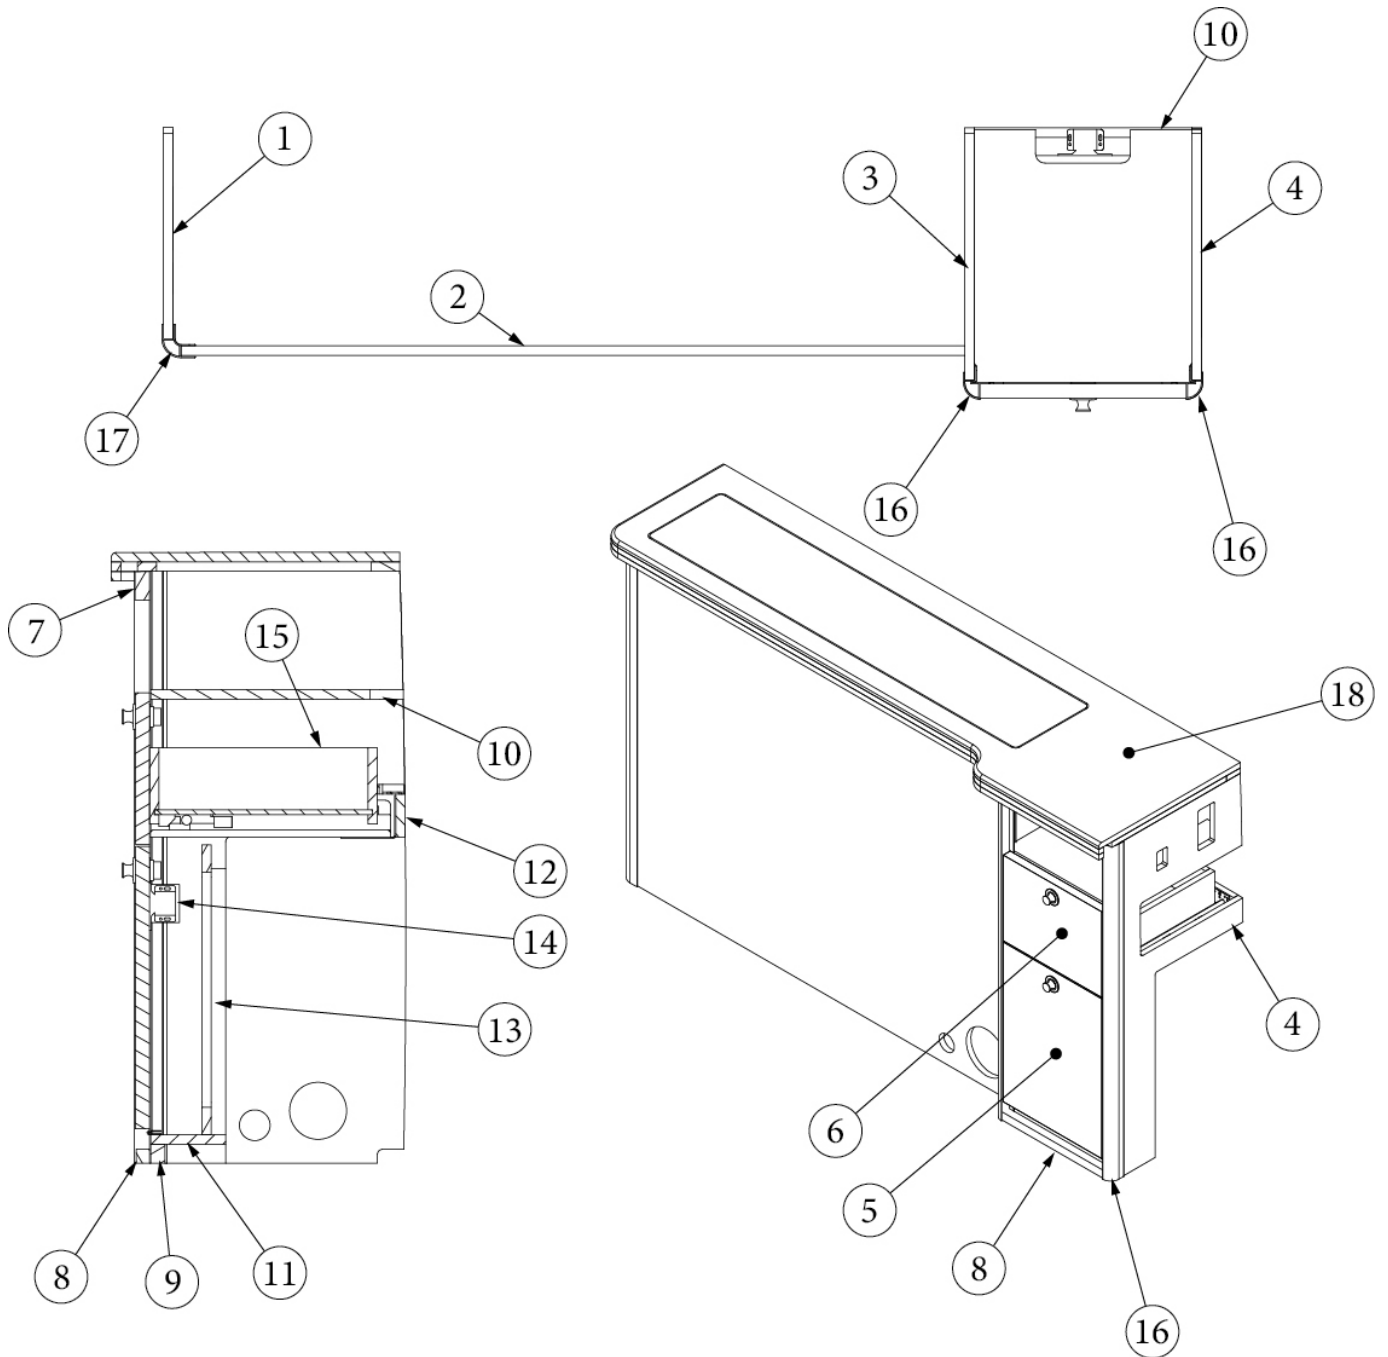

FURNITURE, LOUNGE

Entertainment Center

Parts Listed on Next Page