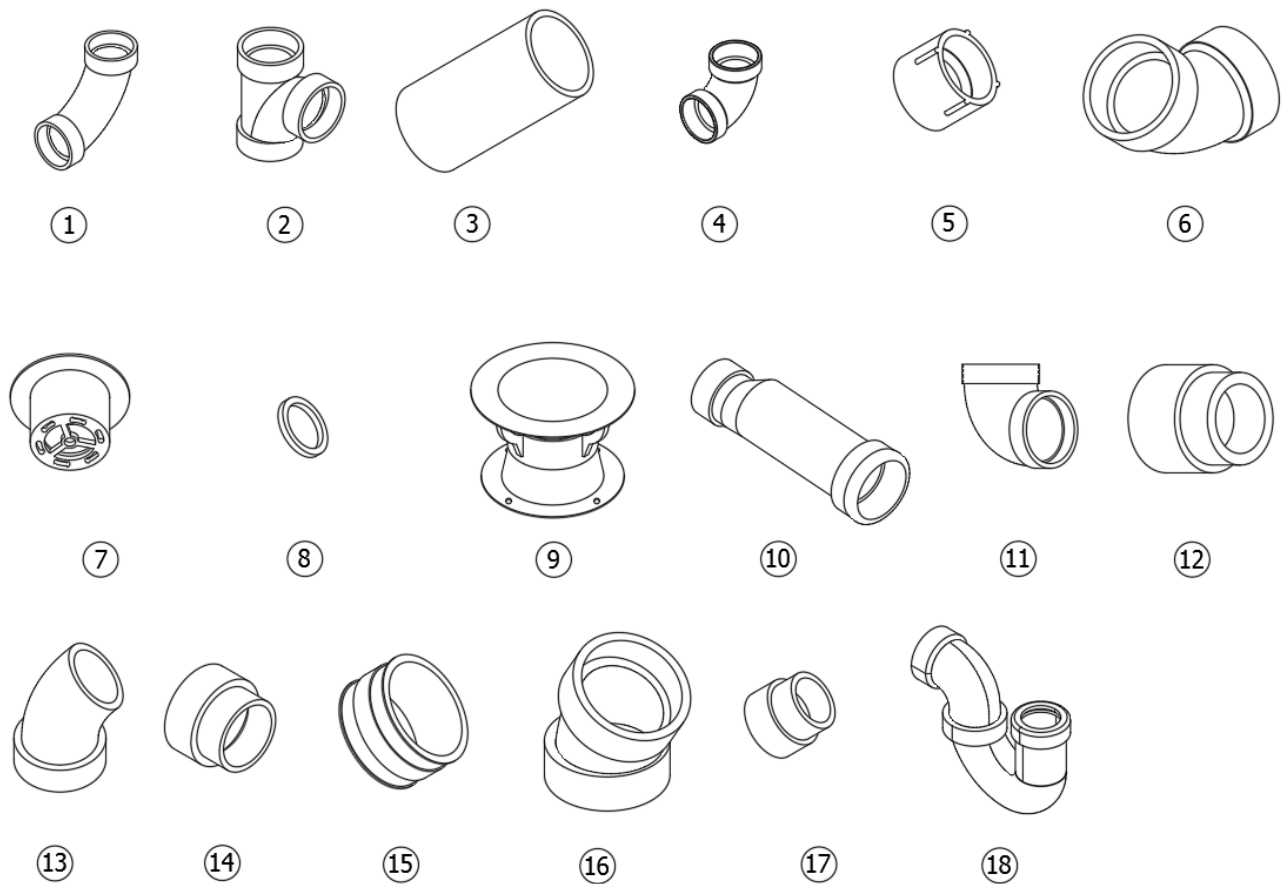

PLUMBING, DRAIN

Drain Fittings

- | | |
|---------------|--------------------------------------|
| 1. 600035 | Elbow, 1.5", 90°, Long sweep |
| 2. 600156 | Tee, Sanitary 1.5IN X 1.5IN. X 1.5IN |
| 3. 601160-02 | Pipe, ABS DVW, 1.5" |
| 4. 601636 | Elbow 1-1/2" 90deg |
| 5. 602212 | Adapter-1.5"FPT X 1.5"SLIP PVC |
| 6. 600030 | Elbow, ABS, 45°, Long turn |
| 7. 195362-39 | Drain-Shower W/BLK STOP602287-01 |
| 8. 602287-02 | Washer-Rubber .5" #347191 |
| 9. 690700-01 | Tank vent cap, White |
| 10. 690753-01 | Trap-Utopia Uniguard Low Profile |
| 11. 690753-02 | Elbow-Utopia Uniguard |
| 12. 602205-04 | Adaptor for 3" connection hose |
| 13. 600027 | Elbow, 45° |
| 14. 602214 | Adapter, 1.5" MPT x 1.5", Slip PVC |
| 15. 600289 | Calder coupling, 3" (rubber) |
| 16. 600116 | Elbow, .5" |
| 17. 601676 | Adapter, Threaded, 1.5" male |
| 18. 602164-01 | P trap w/compression nut, 1.5" |