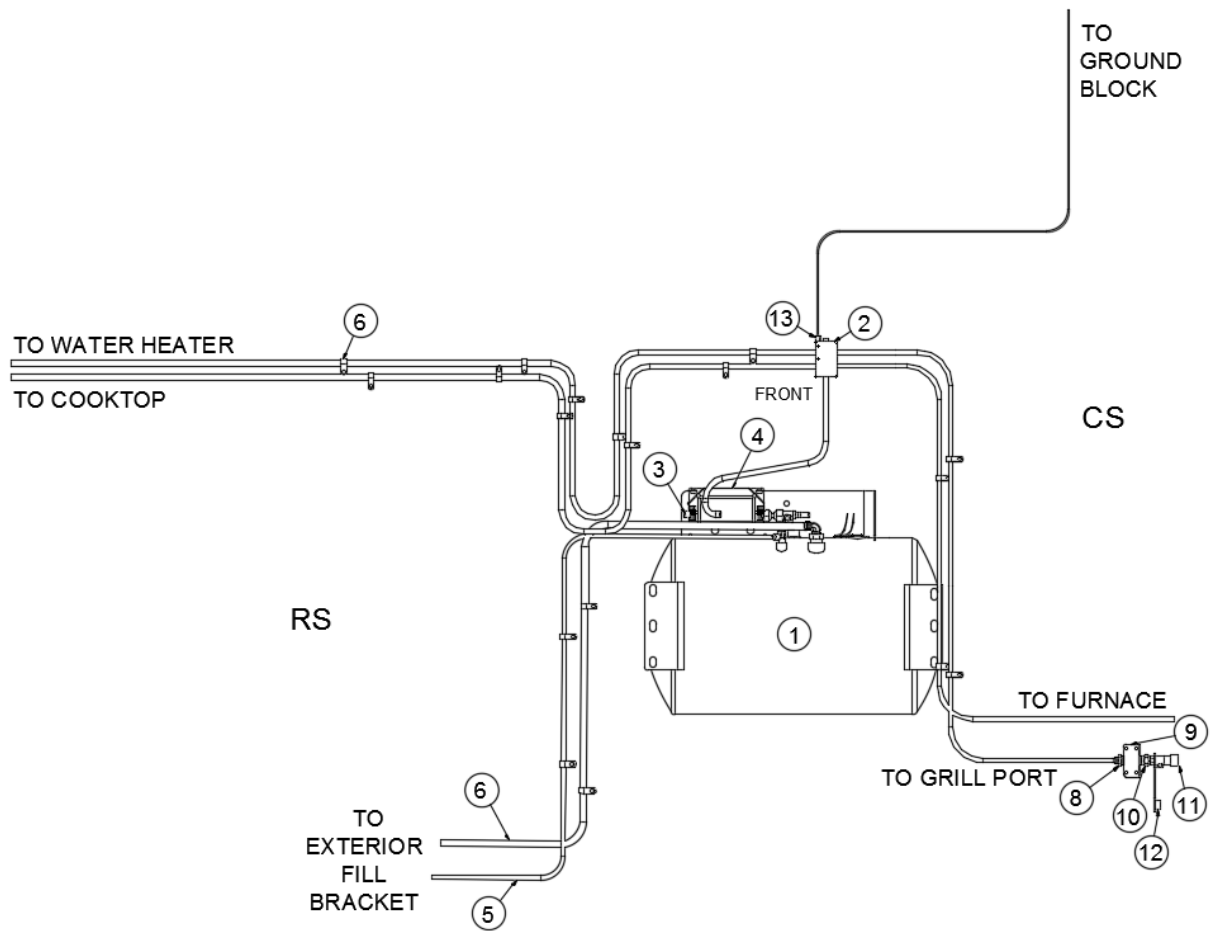

PLUMBING, LPG

LPG System

943834

LP System

1. 602696	LPG tank, 12.2 gallon
2. 602693	Flex-tech LP w/Diesel generator
3. 943833	Kit, LP regulator
4. 601875-05	Cover, regulator
5. 602603	LP hose, Type III, .25", 60"
6. 602604	LP hose, Type III, .5", 60"
7. 340085-05	Clamp, 5/8" Dia
8. 601412-08	Adapter, .5" MNPT x 3/8" MFLR
9. 454901	Bracket, LP quick disconnect port
10. 602286	Nipple, .5" MNPT x .25" MNPT
11. 602109-01	Coupler, Quick disconnect
12. 602109-03	Dust cap
13. 500038	Lug, Ground
500839	Wire, 8 gauge, Bare Copper