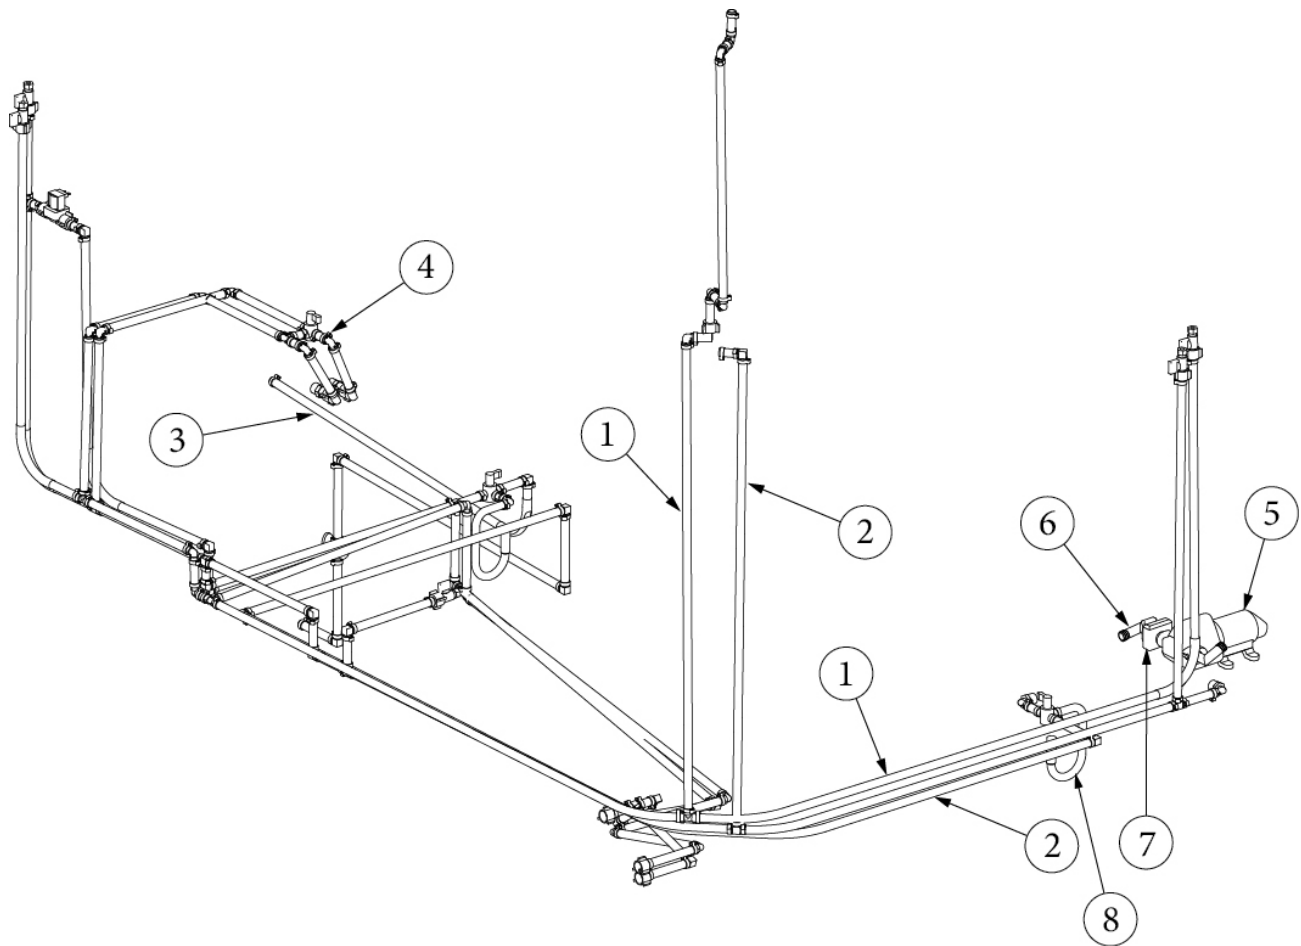

PLUMBING, FRESH WATER

Fresh Water Lines, E1 Package Option

944034

Fresh Water Layout, E1 Package Option

1. 944034-01	Layout, Fresh Water Lines, Hot
2. 944034-02	Layout, Fresh Water Lines, Cold
3. 944034-03	Layout, Fresh Water, Tank to Pump, Cold
4. 944034-04	Layout, Water Heater Bypass
5. 602177-01	Pump, Water Flojet #03526500H
6. 602177-05	Quick Connect, Pump Port, .5"
7. 602177-02	Strainer, Mini Assembly
8. 112814	Assembly, Winterization Kit
602186	Flex Hose, 20" Swivel Connector
602256-09	Plug, Test Poly, .5" Barb