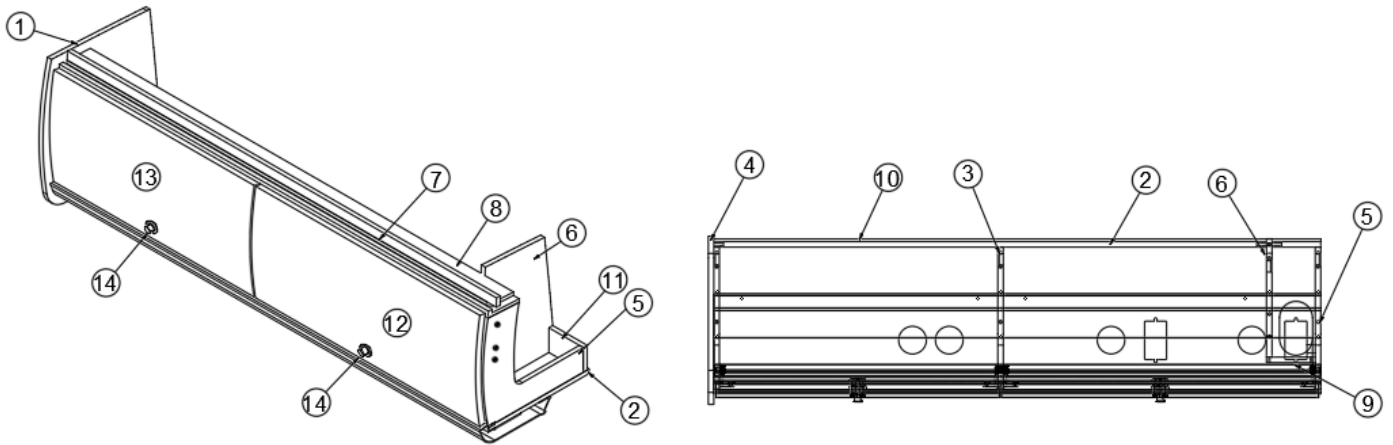

FURNITURE, LOUNGE

Roof Locker, CS

969042-01

CS Roof Locker

1. 969042&011212BB	Panel, 16.78 X 15.27
2. 969042&010212BB	Panel, 12.88 X 55.13
3. 969042&010312BB	Panel, 12.87 X 12.12
4. 969042&010412BB	Panel, 12.87 X 12.12
5. 969042&010512BB	Panel, 12.87 X 12.12
6. 969042&010612BB	Panel, 10.56 X 13.54
7. 969042&010712BB	Panel, 1.00 x 55.13
8. 969042&010818BB	Panel, 3.99 X 55.13
9. 969042&010912BB	Panel, 4.43 X 11.75
10. 969042&011012BB	Panel, 2.75 X 50.19
11. 969042&011112BB	Panel, 2.75 X 4.43
12. 801785-1039	Door-Ply 12.38 X 28.81 Macchiato
13. 801785-1239	Door-Ply 12.38 X 25.75 Macchiato
14. 382059-02	Knob, Push/pull, Black Nickel
116393-01	Aluminum extrusion
382227	Hinges, Overhead Spring Nickel
381688	Rubber bumpon, Clear
365412-01	Edgebanding, -5/8" Macchiato
365412-02	Edgebanding, 15/16" Macchiato
701538-01	Carpet, Ecoliner W/PSA Back