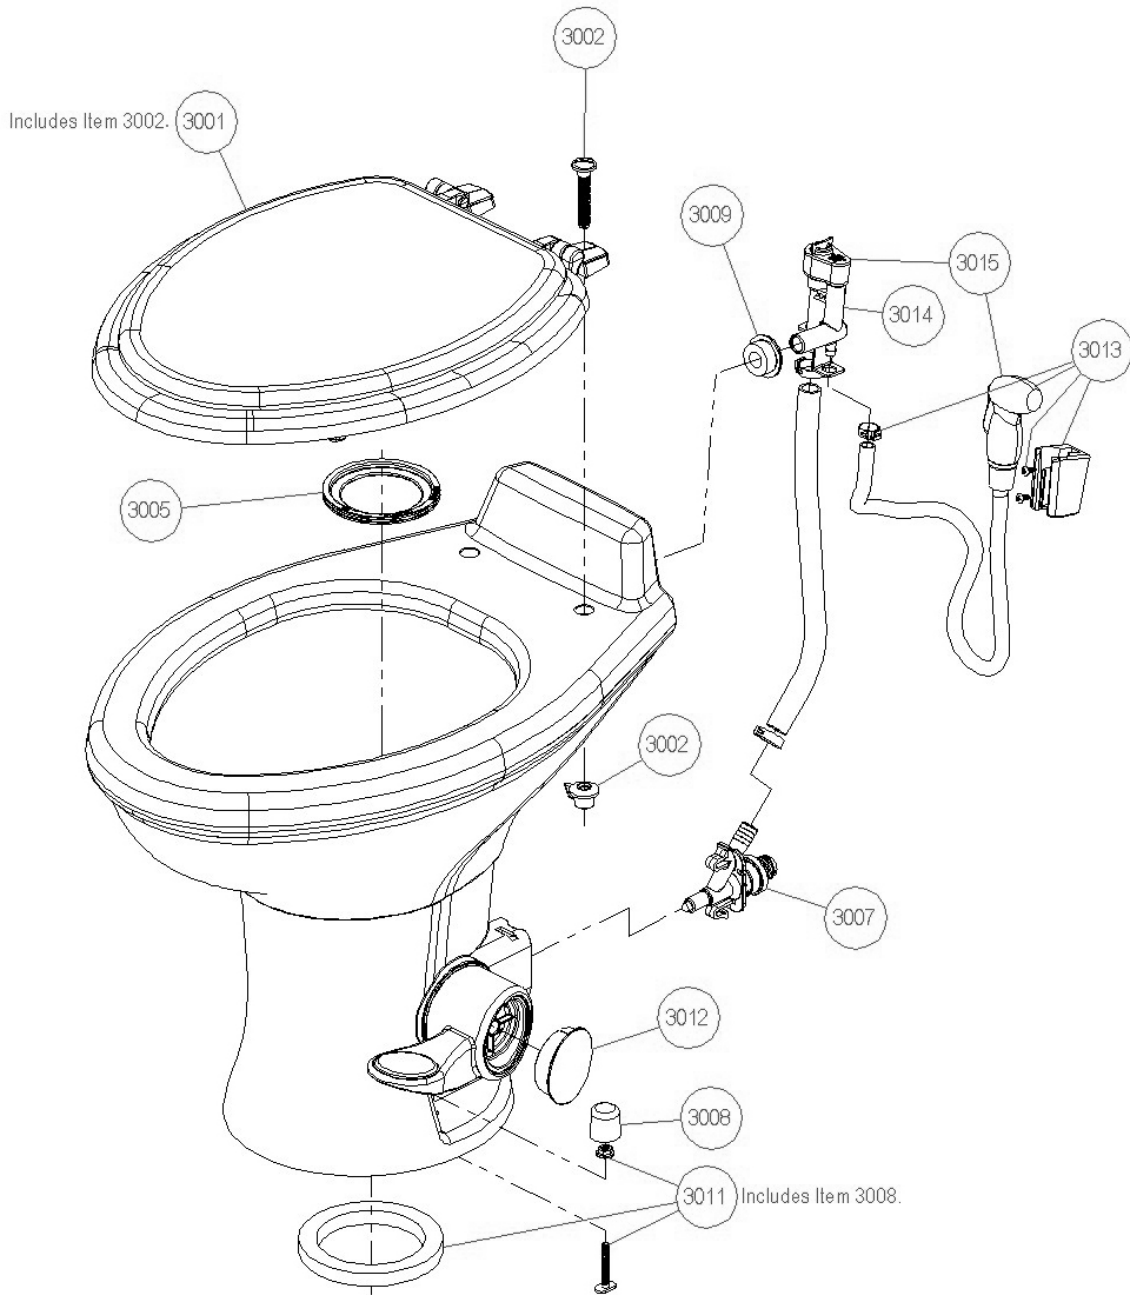

PLUMBING, DRAIN

Toilet

690701
968520
601266

Toilet, Residence w/sprayer, Dometic 320, 302320121
Closeout, Rear Toilet
Flange closet, Slip fit

Parts Pictured Above are Dometic Part Numbers