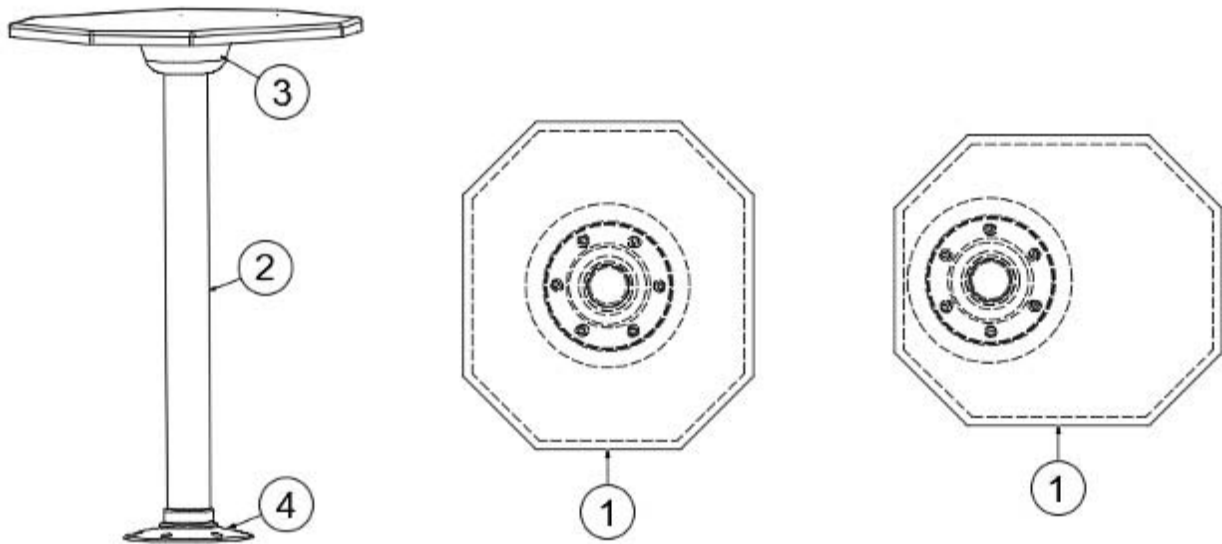

FURNITURE, LOUNGE

Pedestal Table

968496-01

Pedestal Dinette Tables

1. 602861
2. 381974
3. 381975
4. 381976

- Pedestal table, White Quartz
Pedestal leg, Thread lock
Pedestal socket, Table top
Pedestal socket, Floor