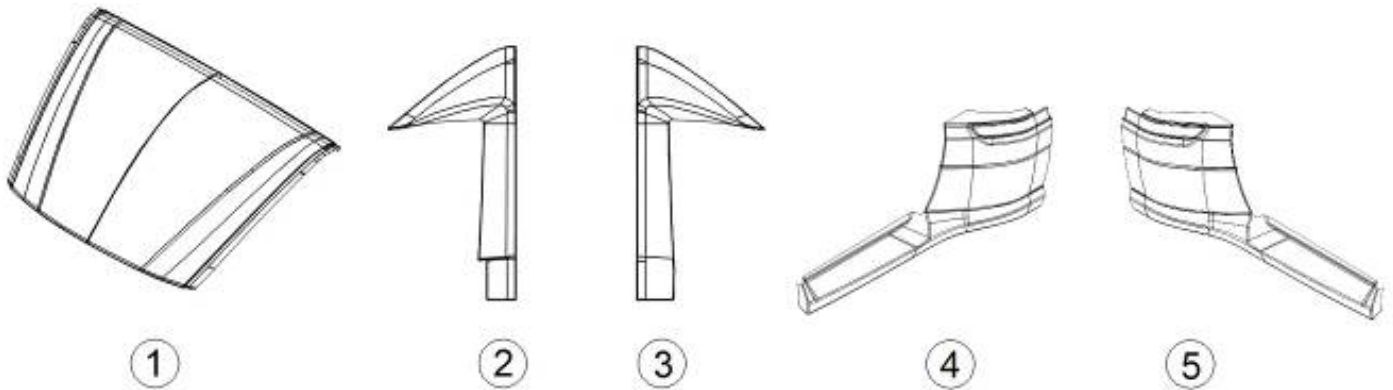

EXTERIOR SHELL

Transition Panels

1. 203830	Center transition panel
2. 204071	Drivers side transition panel
3. 204072	Passengers side transition panel
4. 204073	Transition step, Driver side
5. 204074	Transition step, Passenger side