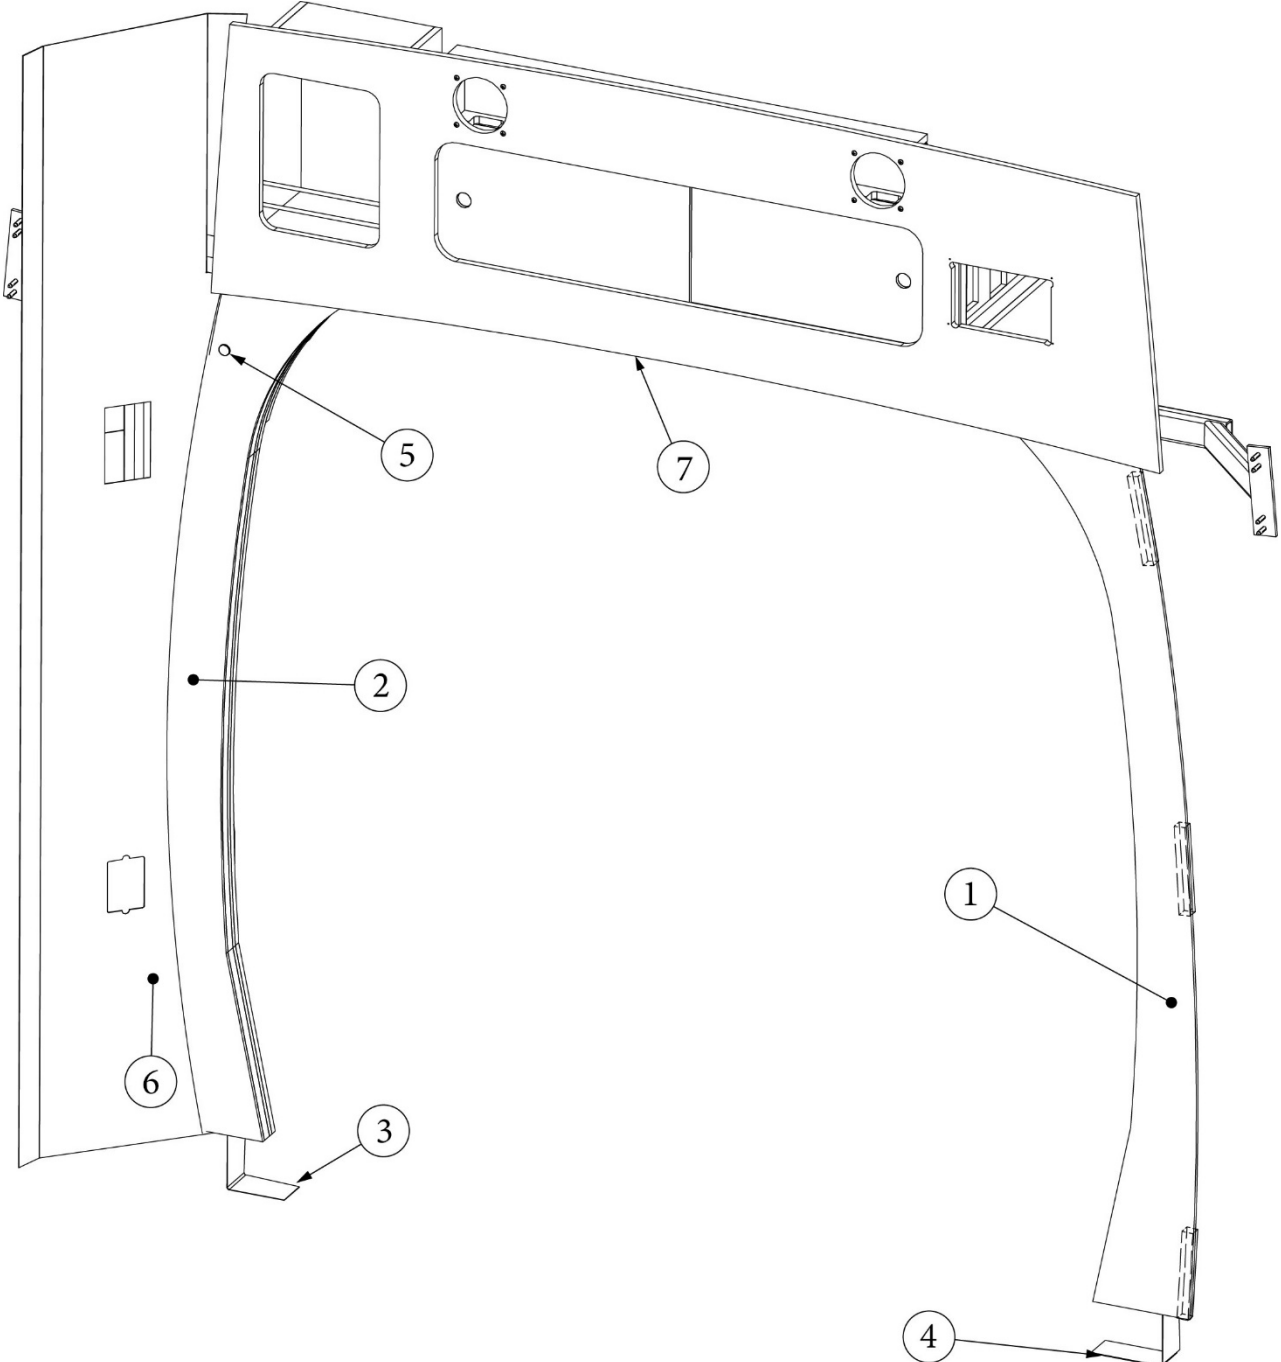

FURNITURE, LOUNGE

Forward RS and CS Wall

Parts Listed on Next Page