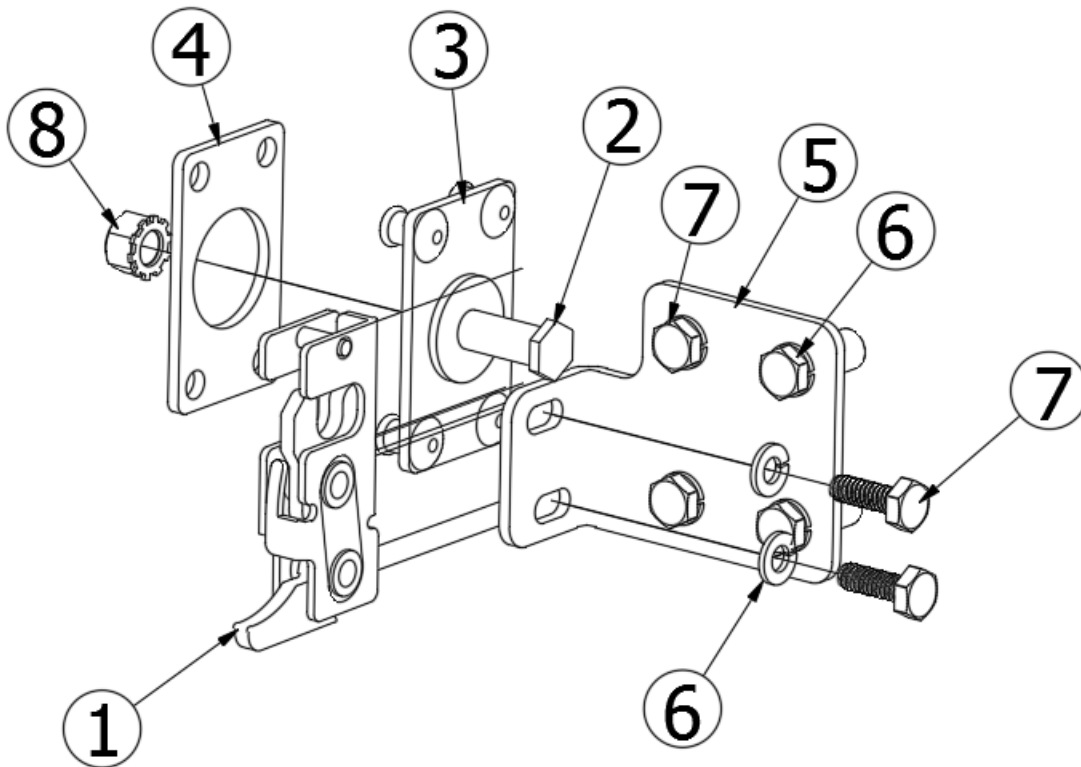

HARDWARE

Generator Latch and Lock

112828

Generator Latch/Lock

1. 382646	Latch - Mini Rotary
2. 382647	Bolt- Striker
3. 455529	Bracket-Pin Support - Outer
4. 455530	Bracket-Pin Support - Inner
5. 455531	Bracket - Rotary Latch
6. 300072-04	Washer, Lock 1/4in
7. 345276-03	Bolt Hex. Hd. 1/4-20 X 3/4in
8. 350256	Locknut-W/Tooth Washer- M8x1.25
350259-01	Rivet Nut, Wedge Head, 1/4/20 X .165-.260
325128-01	Rivet-.125-.50 Steel