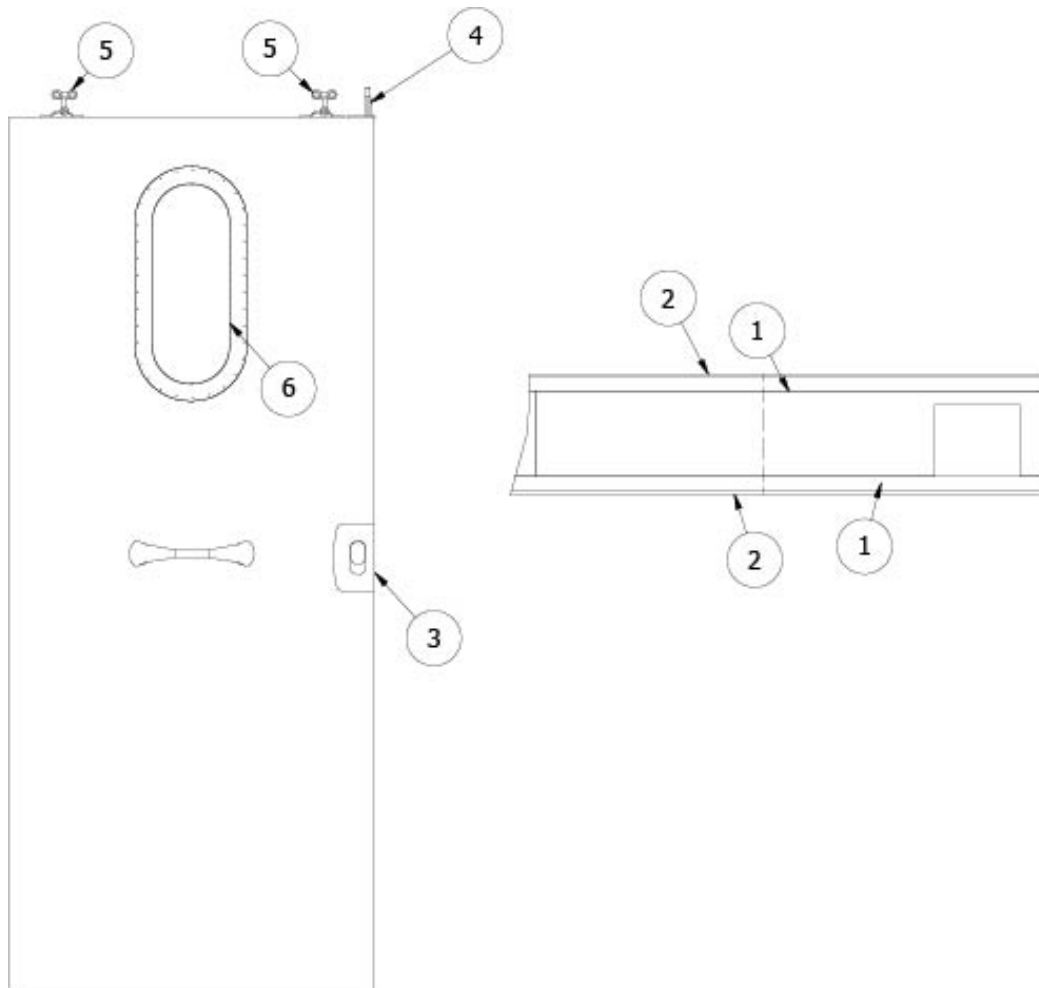

FURNITURE, LAVATORY

Lavatory Door

969695

Bath Door Assembly

1. 801917-02	MDF Pre laminate, 31 x 76
2. 802386	Laminate, Grey Cedar
802673	Laminate, Field Elm
3. 382805-01	Latch, Latch system, Satin Nickel
4. 382805-02	Rod w/guide, Latch system
5. 382805-03	Hanger kit, Latch system
6. 371438	Window bath door
195510-65	Window frame, Polished
203333-02	Glass, Bath door window
602685	Toilet tissue holder
203942-03	T-Molding, Black, 13/16"