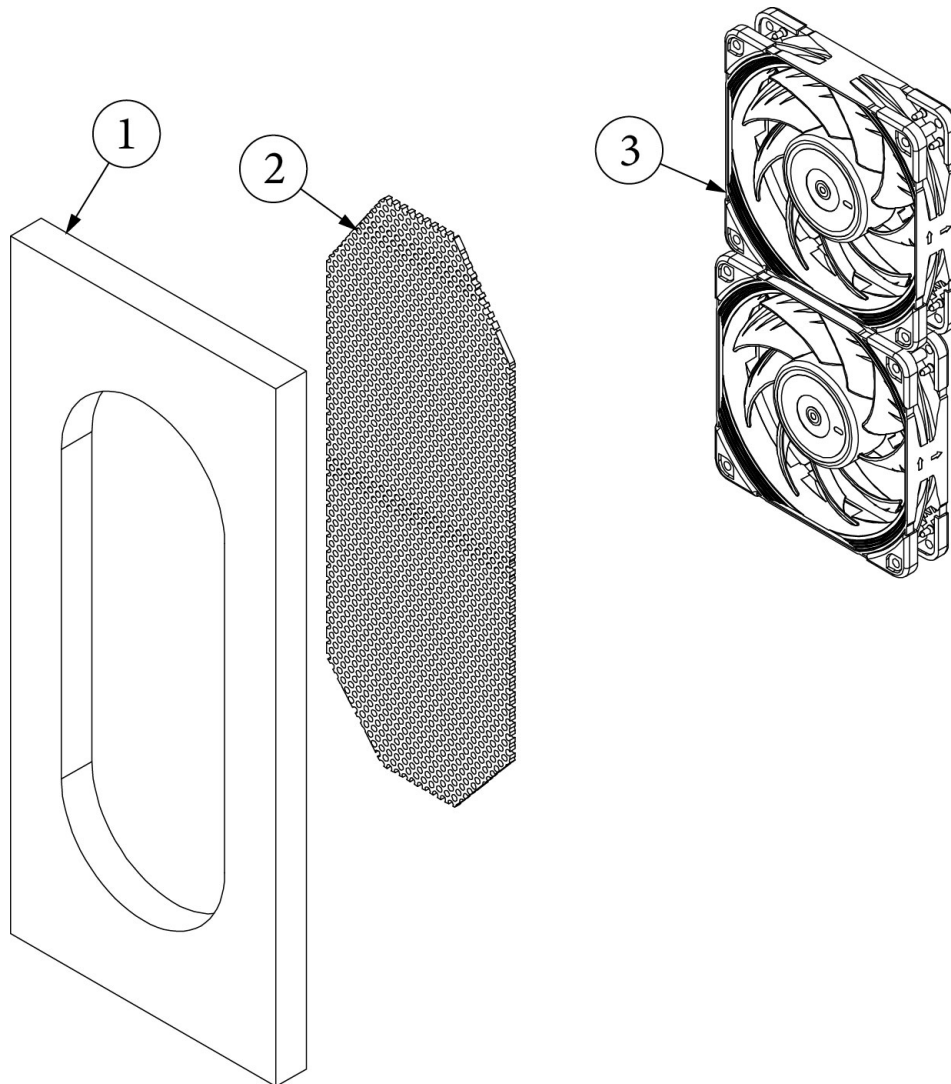

FURNITURE, GALLEY

Pantry Vent Cover, E1 Package Option

969977

Assembly, Pantry Vent Cover, E1 Package Option

1. 969977&000118BB

Pre laminate, 6.5 X 14.81"

2. 115712

Alum, Perforated, .125 X 48 X 144"

3. 514377

Fan, Noctua, 120MM

386575-02

Edgebanding, Field Elm, 15/16"

365479-02

Edgebanding, Grey Cedar, .93"

203942-03

T-Molding, Black, 13/16"

203693

T-Molding, Beige, Embossed, .8125"