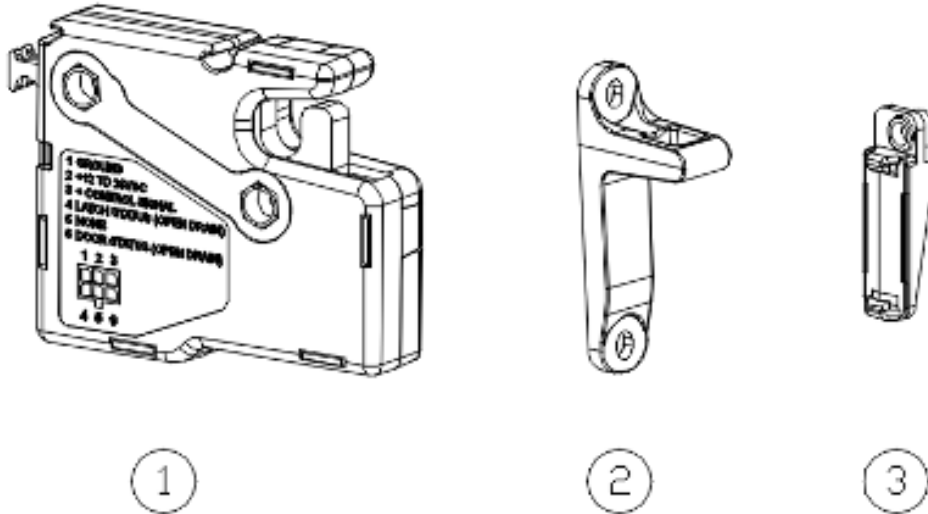

HARDWARE

Electronic Rotary Latch

1. 512962-01 Rotary latch, Southco
2. 512962-02 Striker w/magnets
3. 512962-03 Manual override bracket
  512962-04 wire harness

Gas Struts and Door Props

1. 112596 Install, Door Struts
   135193 Install, Door Struts, E1 Package Option
2. 382530 Gas strut, 40#, 15.75" extended
   382540 Gas strut, 30#, 12" extended
   382534-01 Curved prop bracket, Left hand
   382534-02 Curved prop bracket, Right hand
   382507-01 Ball stud, .54" thread
   382684 Door Prop, Generator
   382684-01 Door Prop, E1 Package Option
   455955 Bracket, Door prop, E1 Package Option