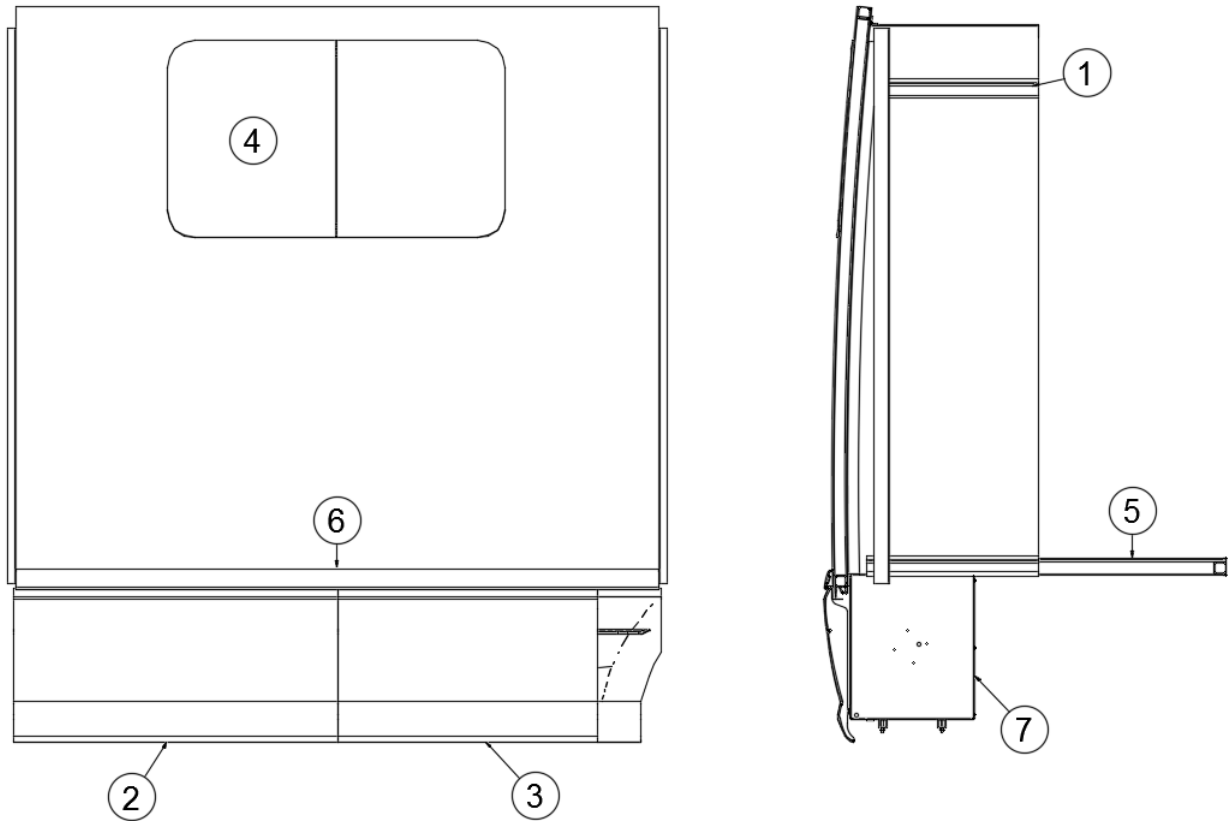

EXTERIOR SHELL

Slide-Out Room

112404

Slide-Out Room

1. 411041	Slide-out system, Schwintek
2. 923283	Compartment door
3. 923325	Slide-out compartment door, Aft
4. 372279	Window, Top hinge, 23.63 x 41.63
5. 115839	Aluminum trim, Slide-out floor
6. 203952	Trim, Slide-out RS beltline
7. 455324	Compartment, Slide out
115694	Extrusion, Door hinge
115692	Extrusion, Hinge body rail
512962-01	Electronic rotary latch, Southco
513931	Carrier, Track cable
513354	Door magnetic contact
382310	Slide out roller
365443	Gasket- Flap 1"X .63" #SD-351