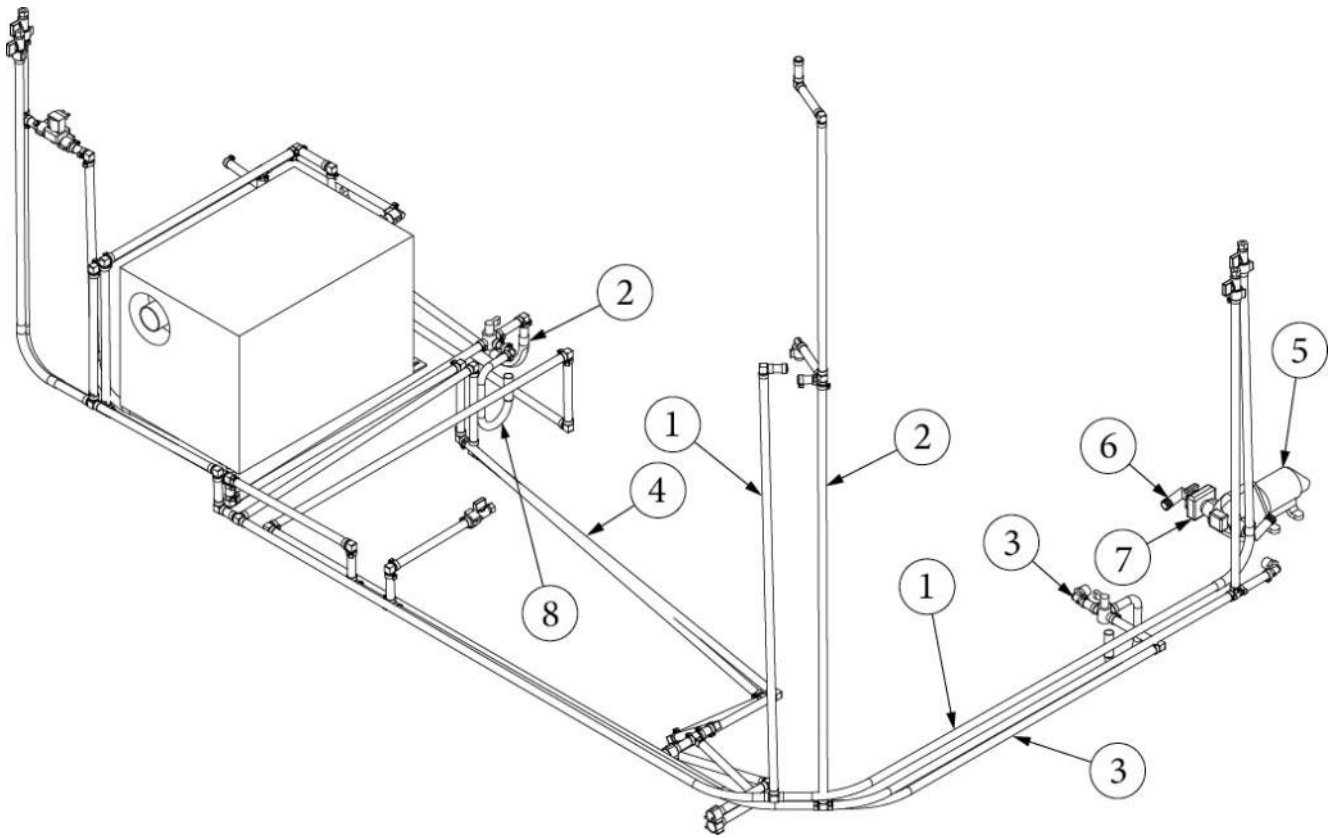

PLUMBING, FRESH WATER SYSTEM

Fresh Water Lines

943890

Fresh Water Layout

1. 943817-01	Fresh Water Lines- Hot Atlas
2. 943890-01	Layout, Fresh Water Cold
3. 943890-02	Layout, Fw Tank To Pump Cold
4. 943817-04	Hot Water Lines- Bypass Atlas
5. 602177-01	Pump, Water Flojet #03526500H
6. 602177-05	Quick Connect, Pump Port .5" M 90OD
7. 602177-02	Strainer-Mini Assy #01740300B
8. 112814	Assembly, Winterization Kit
602186	Flex Hose, 20" Swivel Connector
602256-09	Plug, Test Poly .5 Barb