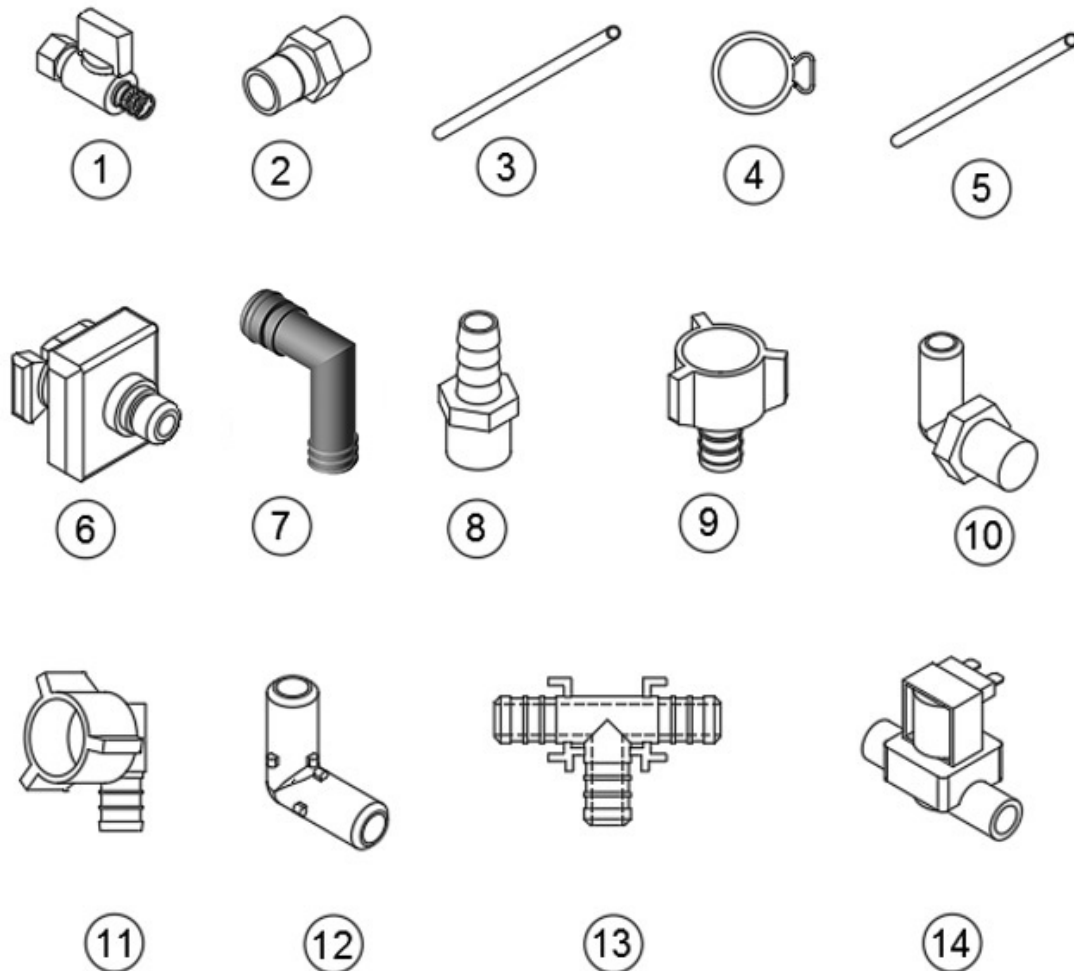

PLUMBING, FRESH WATER SYSTEM

Fresh Water Fittings

- | | |
|---------------|--|
| 1. 602137 | Valve, Shut off, .5 Barb x 3/8 compression |
| 2. 602308 | Check valve, .5" MPT x .5" MPT |
| 3. 601698-01 | E-Pex tube, .5" |
| 4. 601698-15 | Crimp ring, .5" E-Pex, .5", Black |
| 5. 601698-21 | E-Pex tube, .5", Red |
| 6. 602177-02 | Strainer, Mini |
| 7. 602177-05 | Pump port, Quick connect, 90° |
| 8. 602256-02 | Coupler, .5" barb x .5" MPT |
| 9. 602256-03 | Coupler, .5" barb x .5" FPT |
| 10. 602256-04 | Elbow, .5" barb x .5" MPT |
| 11. 602256-05 | Elbow, .5" barb x .5" FPT |
| 12. 602256-10 | Elbow, .5" barb x .5" barb |
| 13. 602256-11 | Tee, .5" x .5" x .5" |
| 14. 513048 | Valve-Electric 12V DC Coil .5" Inlet |