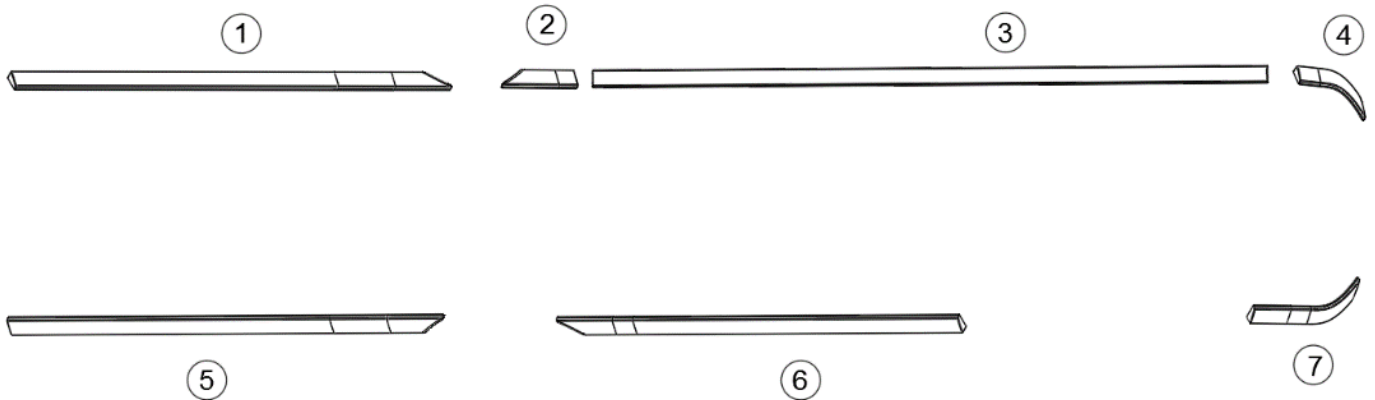

Chrome Beltline

1. 203954	Trim, RS rear
2. 203953	Trim, RS front fender flare
3. 203952	Trim, RS slide-out
4. 203951	Trim, RS front
5. 203957	Trim, CS rear
6. 203956	Trim, CS mid
7. 203955	Trim, CS front