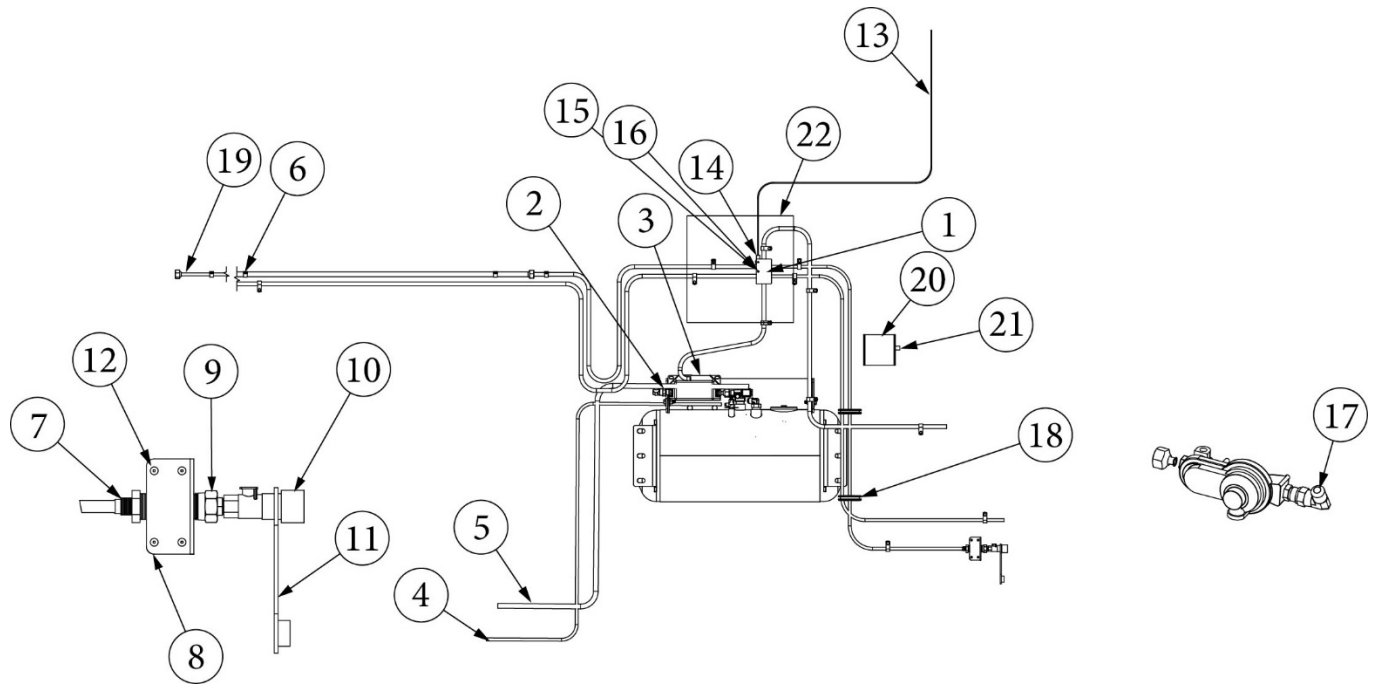

PLUMBING, LPG SYSTEM

LPG System

Parts Listed on Next Page