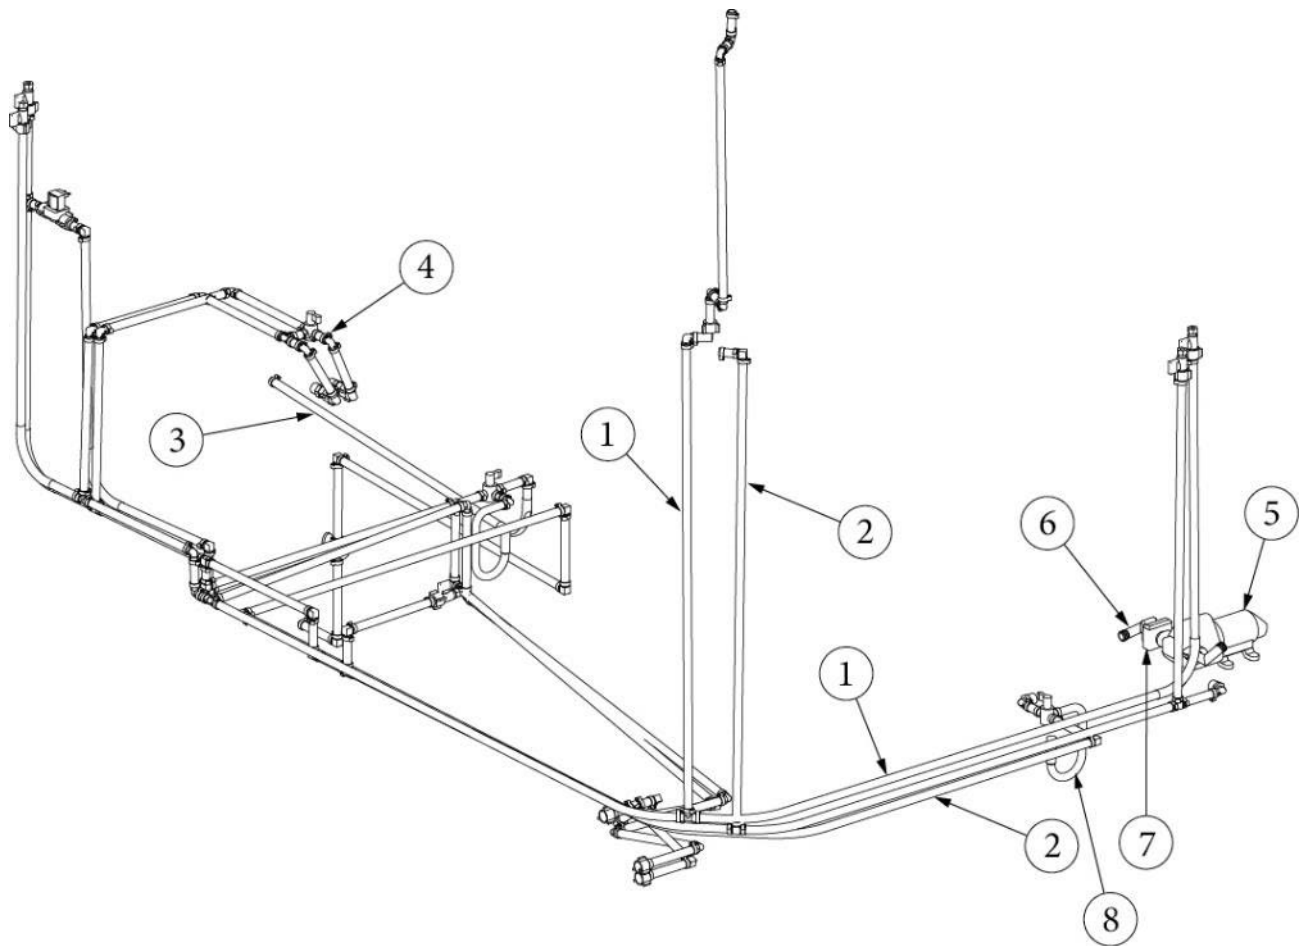

PLUMBING, FRESH WATER SYSTEM

Fresh Water Lines, E1 Package Option

944034

Fresh Water Layout, E1 Package Option

1. 944034-01	Layout, Fresh Water Lines, Hot
2. 944034-02	Layout, Fresh Water Lines, Cold
3. 944034-03	Layout, Fresh Water, Tank to Pump, Cold
4. 944034-04	Layout, Water Heater Bypass
5. 602177-01	Pump, Water Flojet #03526500H
6. 602177-05	Quick Connect, Pump Port, .5"
7. 602177-02	Strainer, Mini Assembly
8. 112814	Assembly, Winterization Kit
602186	Flex Hose, 20" Swivel Connector
602256-09	Plug, Test Poly, .5" Barb