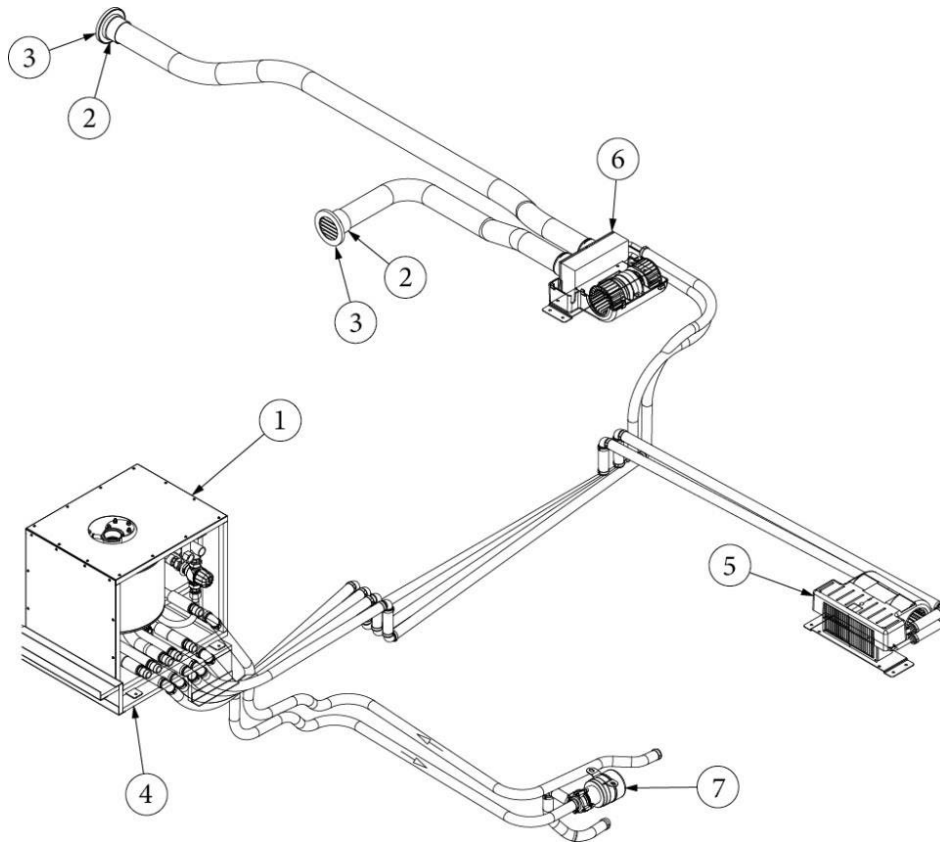

APPLIANCES

Hydronic Furnace and Hot Water System, E1 Package Option

113966
113956

Install, Hydronic Heating System
Install, Elwell Heater

1. 690797-01	Heater, Elwell Heating System
2. 690797-24	Vent, Outlet Flange, 60mm
3. 690797-33	Cover, Vent
4. 969801	Assembly, Timberline Stand
5. 690797-22	Air Handler, Timberline
6. 690797-23	Air Handler, Ducted, Timberline
7. 690797-41	Circulating Pump, Binar 10
690797-11	Cover, Sensor, Elwell
14504w	Anti-Freeze, Polar Magic, 55 Gallon Drum
602854	Hose, Heater, .75" ID
690797-25	Ducting, 60mm, 20m Roll, Timberline
602851	Clamp, Hose, .5 To 1.375, Stainless
602913	Elbow, 90-Degree, For 3/4" Hose