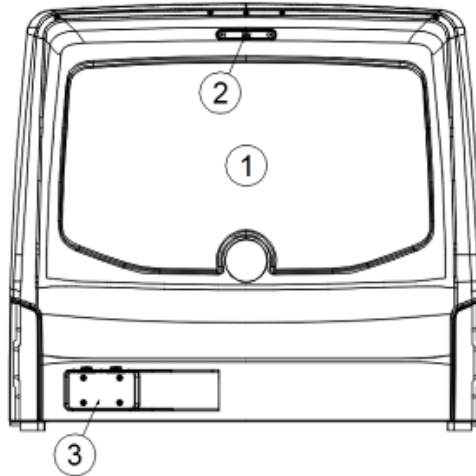

EXTERIOR SHELL

Rear Cap

921252 Rear Cap Prep

1. 203835 Rear cap
2. 513031 Camera, Third brake light
3. 455137 Bracket, License plate mounting
- 455127 Plate, License lamps
- 513034 Light, License plate
- 513886 Red sealed LED marker/clearance light
- 455193-01 Bracket, Rear Wall & Cap Support, W/Locknuts
- 455193-02 Bracket, Rear Wall & Cap Support

Hitch and Hitch Cover

- 411232 Hitch Assembly
- 203880-9775 Hitch cover, Iridium Silver
- 350275 Thumb screw, Plastic
- 382394-02 Receptacle
- 382394-03 Stud
- 386227-04 Label, Hitch Weight, 4000 lb

Rear Bumper

- 203858 Rear bumper
- 455315 Bracket, RS rear bumper
- 455316 Bracket, CS rear bumper
- 455073 Weldment, Rear bumper support
- 513577 Parking Sensing System
- 116075-01 Bumper Support