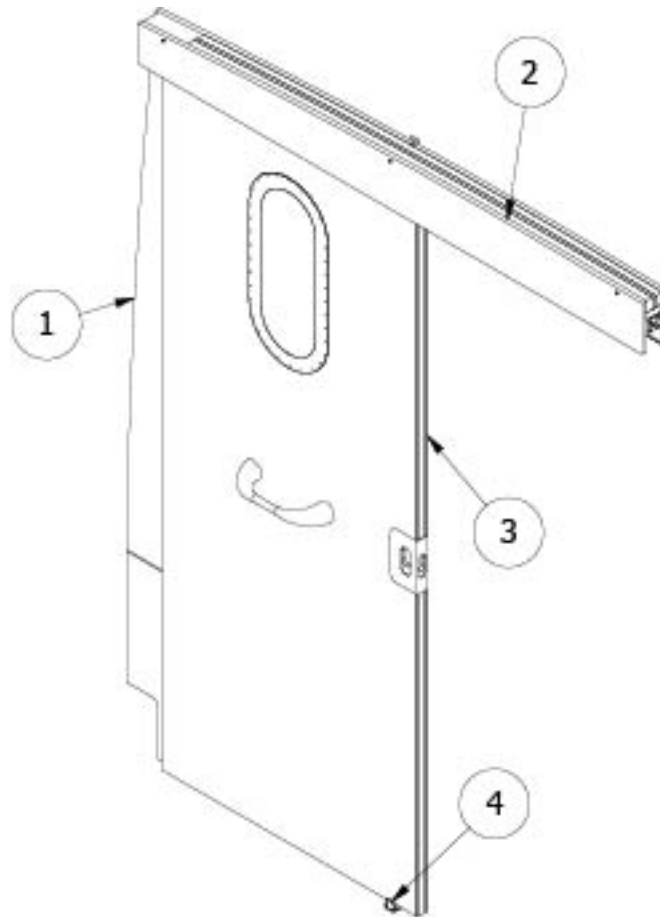

FURNITURE, LAVATORY

Sliding Door & Wall

113739

Sliding Door/Wall

- | | |
|-----------|-----------------------------------|
| 1. 968414 | Sliding door wall |
| 2. 969694 | Sliding door header assembly |
| 3. 969695 | Bath door assembly |
| 4. 381100 | Sliding door guide |
| 382805-01 | Latch, Latch system, Satin Nickel |
| 382805-02 | Rod, W/Guide |
| 382805-03 | Hanger kit, Latch system |
| 382805-04 | Track, Latch system |
| 382805-05 | Stopper, Latch system |
| 703991 | Seal-Pile Weather Strip Blk |
| 382641 | Magnet- Dia. 1.0 X .27 THK. 26 |