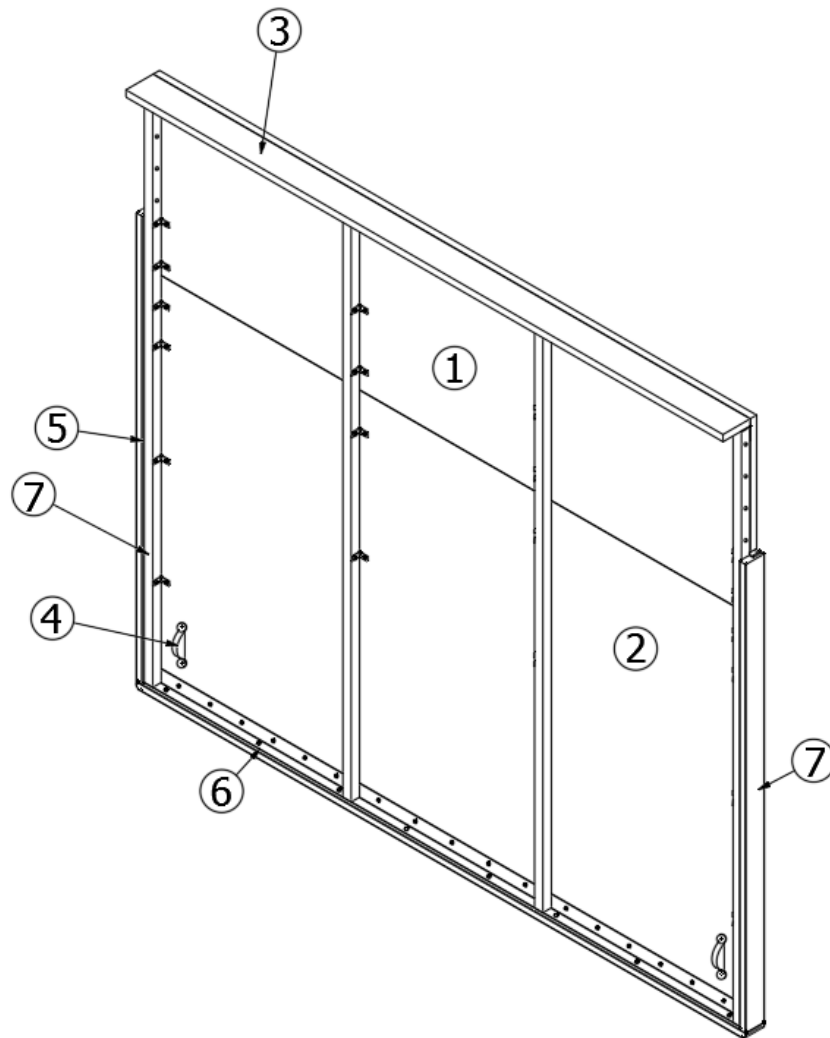

FURNITURE, LOUNGE

Murphy Bed Frame and Wall

968995

Murphy Bed Assembly

1. 968995&000118LC
2. 968995&000218LC
3. 968995&000318BB
4. 382420
5. 455350
6. 802325-1012
- 802325-1000
7. 802324-1012
- 802324-1000
- 701538-01
- 381610-06

- 20.268 X 71.76
- 42.88 X 73.25
- 2.25 X 70.50
- Concealed Pull, for Murphy Bed
- Murphy Bed Frame, Aluminum
- Trim-Murphy Bed End, Classic Canyon
- Trim-Murphy Bed End - Grey Cedar
- Trim-Murphy Bed Sides, Classic Canyon
- Trim-Murphy Bed Sides - Grey Cedar
- Carpet, Econoline w PSA Backing
- Cover-Cap Grey, Grey Cedar