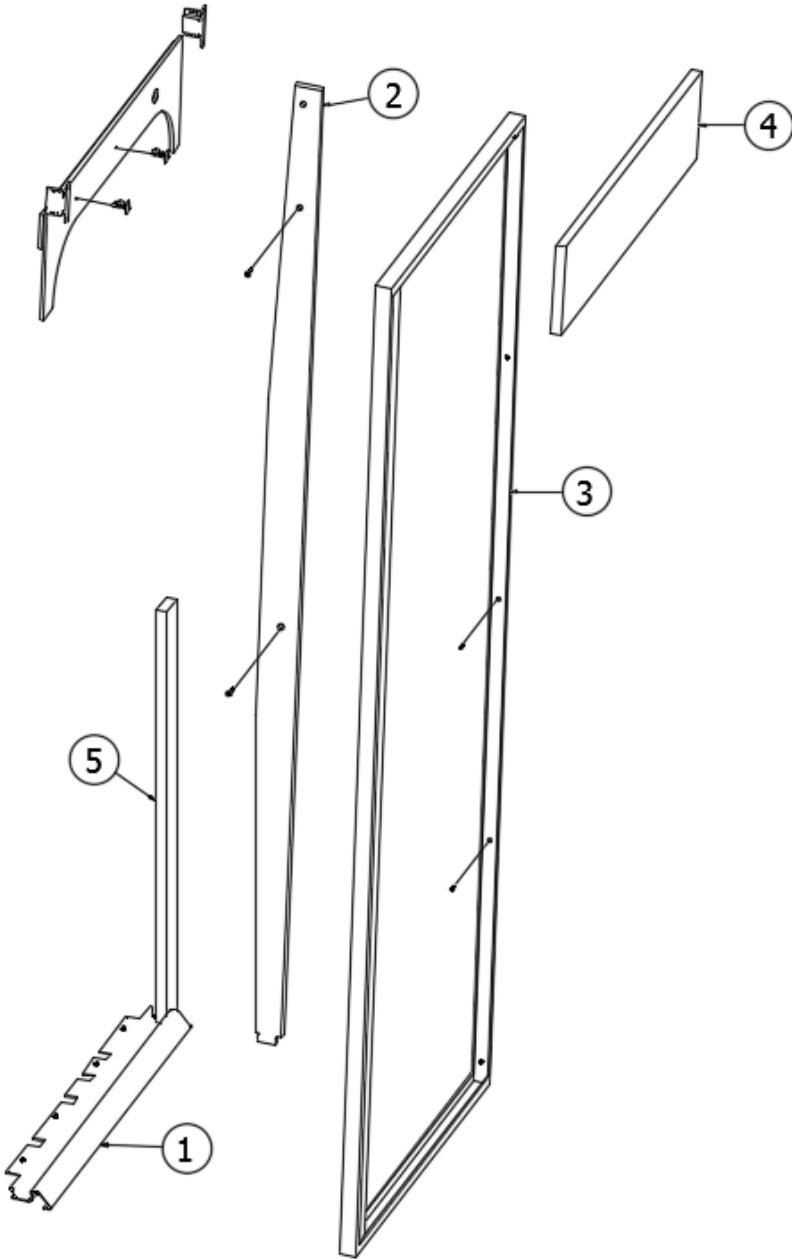

EXTERIOR DOORS

Screen Door

112631

Sliding Screen Door Install

1. 115902
  2. 968756
  3. 372295
  4. 968777
  5. 968781
- 381228-02

- Threshold, Main door
- Closeout, Sliding screen door
- Sliding Screen Door
- Upper closeout, Screen door
- Closeout, Screen door
- Catch, Grabber door, 5LB