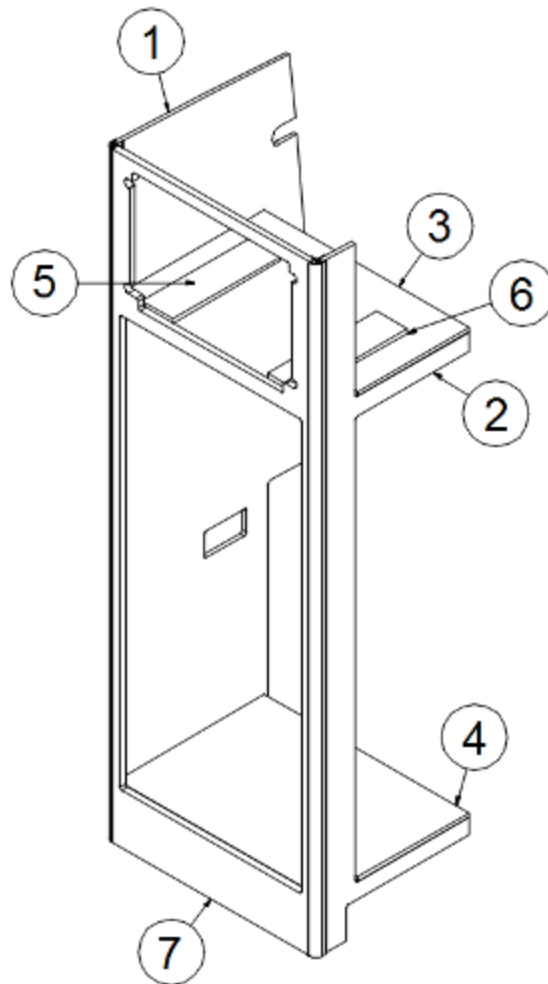

FURNITURE, GALLEY

Refrigerator Cabinet

113942
968394

Install, Refer Cabinet
Assembly, Refrigerator Cabinet

1. 968394&000112BB
  2. 968394&000212BB
  3. 968394&000312BB
  4. 968394&000412BB
  5. 968394&000612BB
  6. 968394&000812BB
  7. 968394&000918BB
- 116394-01
  114812
  386575-02
  365479-02

Pre laminate, 26.12 x 77.41
Pre laminate, 19 x 77.41
Pre laminate, 19.12 x 26.45
Pre laminate, 19.12 x 26.45
Pre laminate, 4 x 14
Pre laminate, 4 x 14
Pre laminate, 25.45 x 77.41
Corner trim, Aluminum
Aluminum angle, 1 x 1
Edgebanding, Field Elm, 15/16"
Edgebanding - .93" Grey Cedar