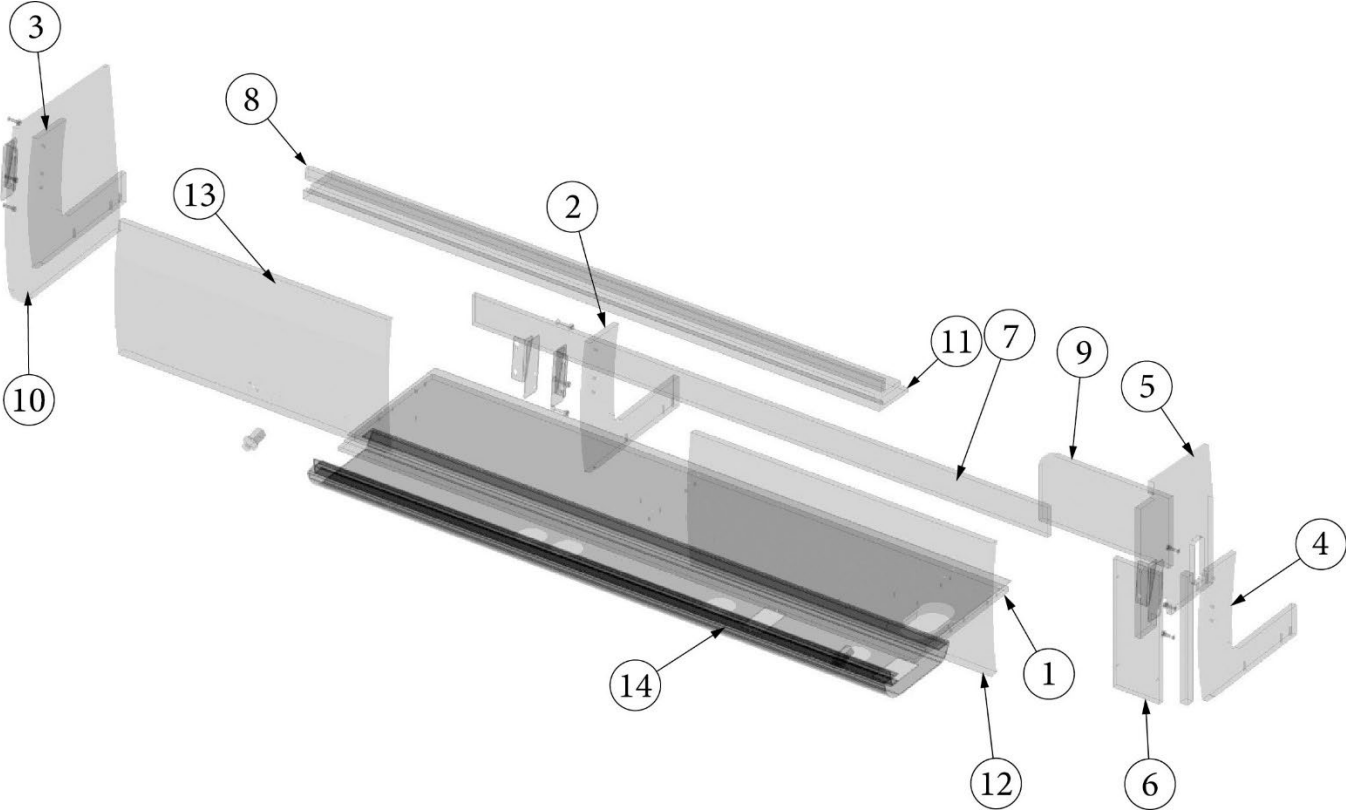

FURNITURE, LOUNGE

Roof Locker, CS

Parts Listed on Next Page