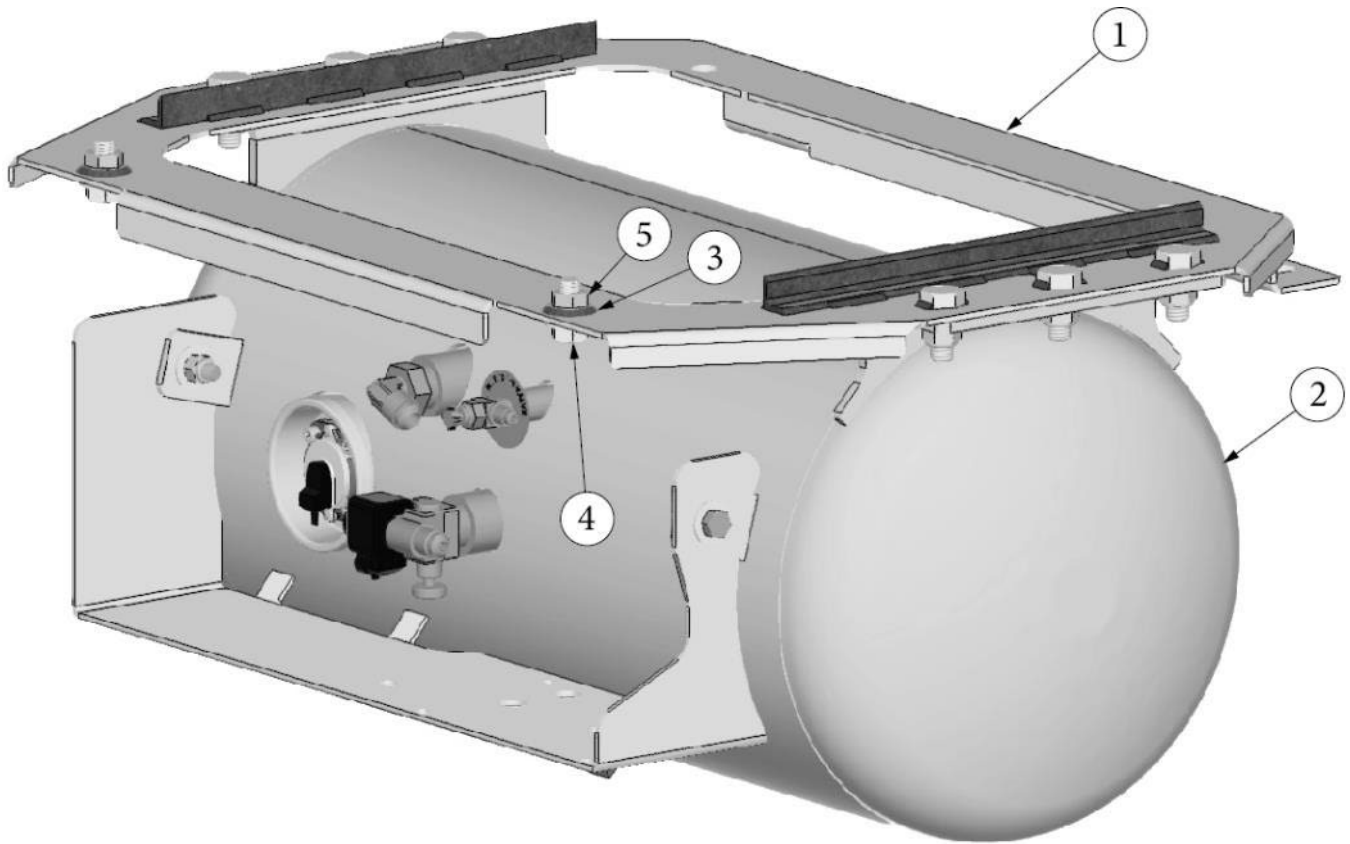

PLUMBING, LPG SYSTEM

LPG Tank Install

112977

LP Tank Install

1. 455532	Weldment, Plate LPG frame
2. 602955	LPG tank, 12.2 gallon
3. 300147	Washer, Flat ID .53" OD 1.1"
4. 345269-04	Bolt, Hex head, 1/2-13 x 1, GR 5
5. 350147-50	Nut, Nylon lock, 1/2-13

LPG Remote Fill

455699 Remote fill Bracket