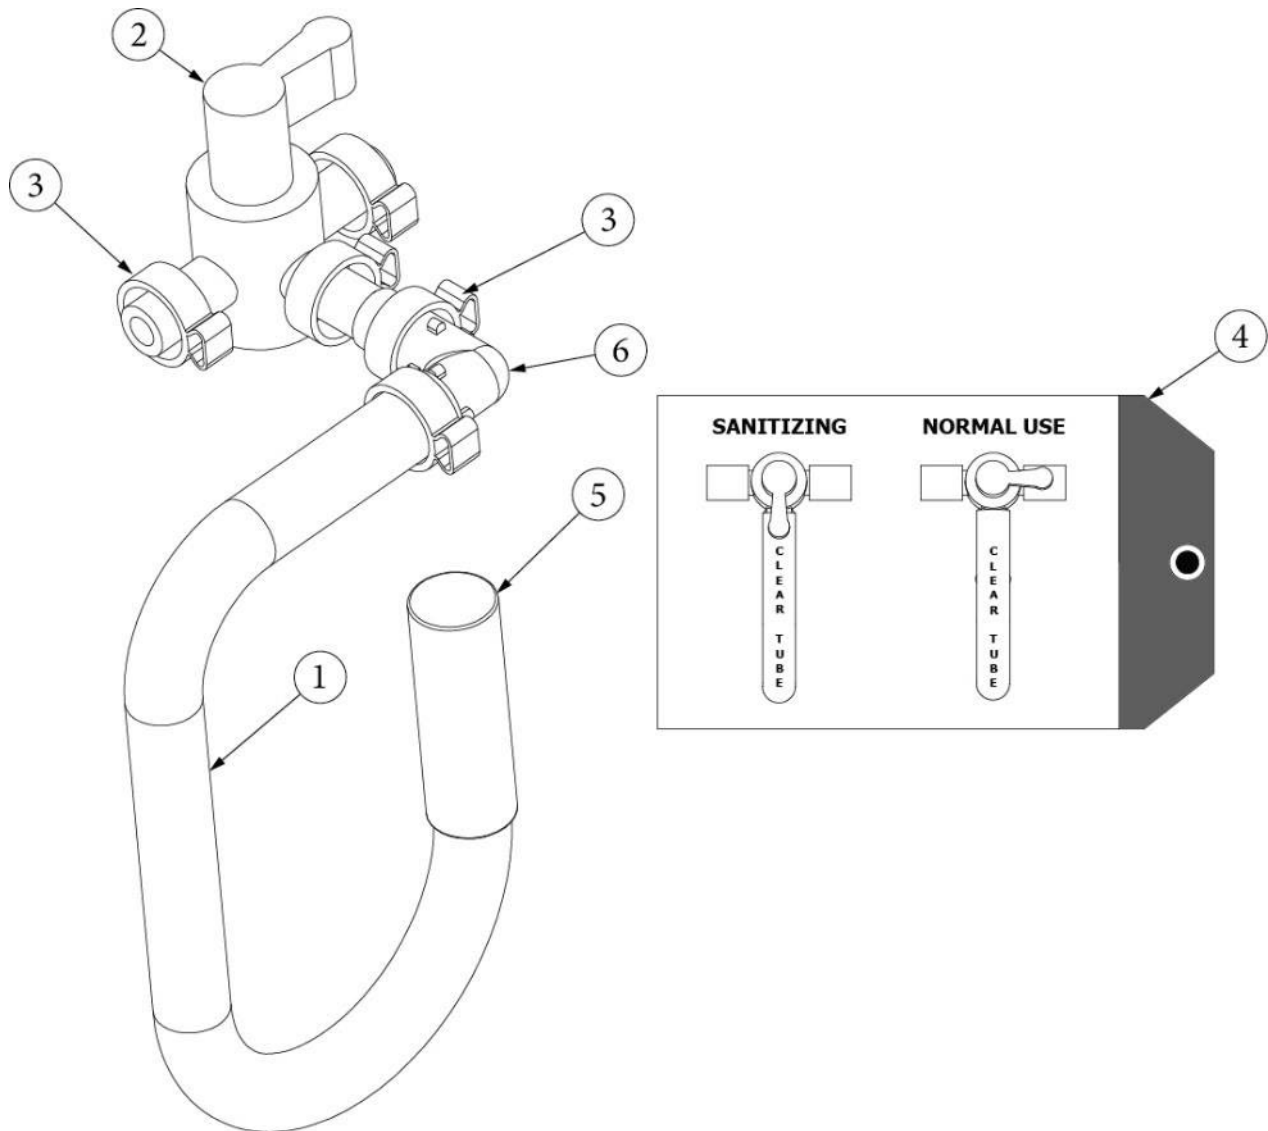

PLUMBING, FRESH WATER SYSTEM

Sanitization Kit

113767

Sanitization Kit Installation

1. 601240-01	Tubing 1/2 I.D. x 3/32 Wall Thick
2. 602711	Valve, 3-Way Bypass, .5" PEX
3. 601698-15	Crimp ring, 1/2"
4. 365513	Tag, Instruction, Sanitization Kit
5. 602801	Cap, 5/8" ID
6. 602256-10	Elbow, Poly, 1/2" Barb