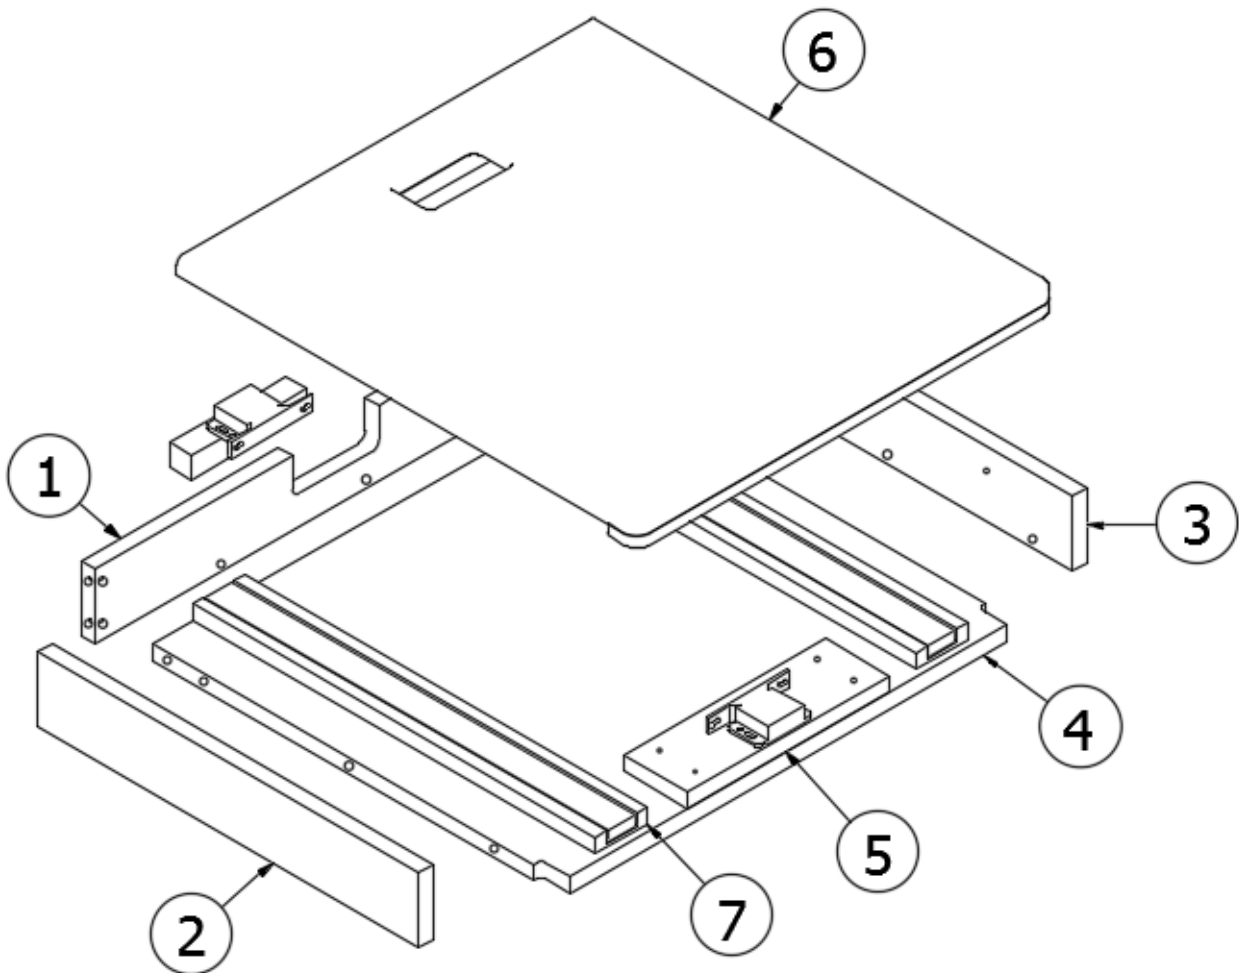

FURNITURE, GALLEY

Galley Workstation

A

968752

Galley Pull-Out Workstation

1. 968752&000112BB	Pre laminate, 2.25 x 16.69
2. 968752&000212BB	Pre laminate, 2.25 x 13.25
3. 968752&000312BB	Pre laminate, 2.25 x 13.25
4. 968752&000412BB	Pre laminate, 15.69 x 14.24
5. 800507-03	Pre laminate, Plywood, 4' x 8' Sheet
6. 602660-02	Workstation top, Solid surface, Verano White
602660-03	Workstation top, Solid surface, Deep Night Sky
7. 381400	Drawer slide, 14"
381228-02	Catch, Grabber door, 5LB