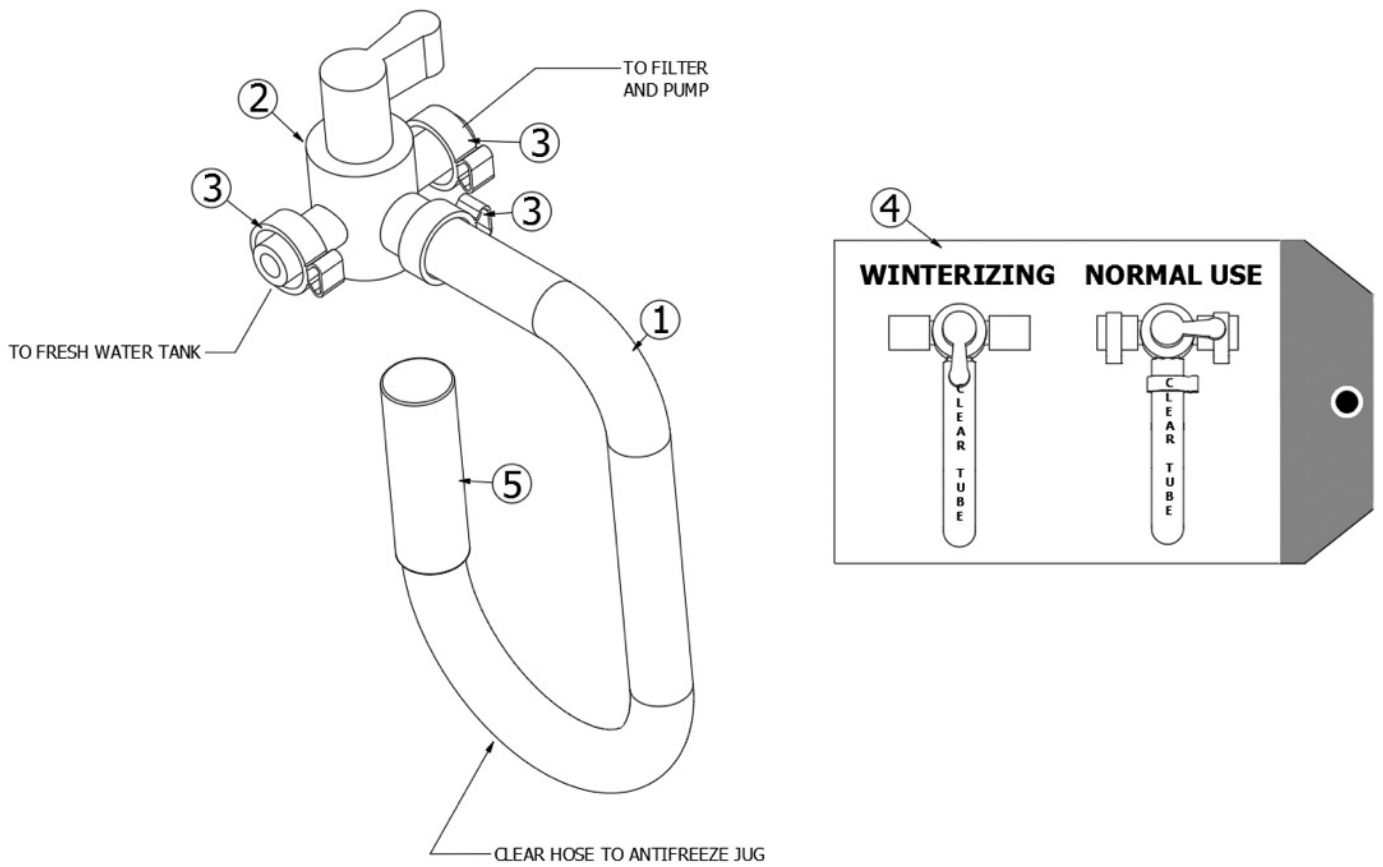

PLUMBING, FRESH WATER SYSTEM

Winterization Kit

112814

Winterization Kit Installation

1. 601240-01
2. 602711
3. 601698-15
4. 365453
5. 602801

Tubing 1/2 I.D. x 3/32 Wall Thick
Valve-3 Way Bypass .5" PEX #32788
1/2 CRIMP RING #14785
Tag, Instruction, Winterization Kit
Cap, 5/8" ID, Winterization Kit