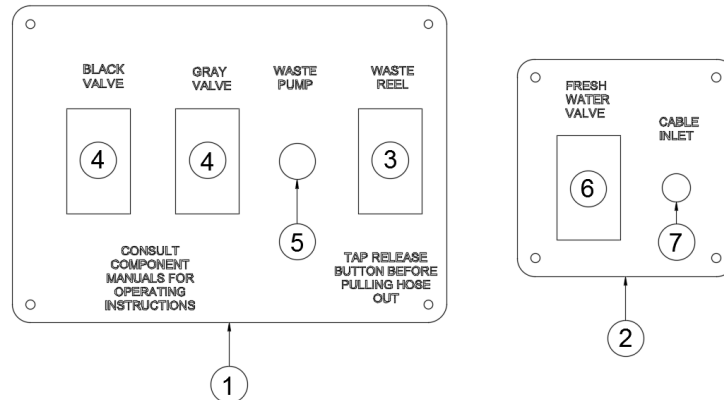

ELECTRICAL, 12 VOLT

Buzzer

512515 Buzzer, Low Current, Sonic, 10mA, 12V

Switch Panels

1. 386361 2. 386339 3. 513550 4. 513128 5. 602205-01 6. 513079 7. 510623 510623-01	- Panel - Exterior Switches - Water valve/Coax cover plate - Switch W/Controller, White FP - Switch, Momentary spring center to off w/light - Switch, 20 Amp, Macerator - Switch, Momentary w/light - Coax connector - Coax connector locking nut

Switches

513356 513441 705031-12 512434 513079 513128 513116 513229 513354 602205-01 514061-04 513613 512950-05	- Switch, Step hold ON/OFF, TV lift UP/Down - Controller, TV lift - Switch (In/Out – On/Off), Awning - Switch, ON/OFF, LP valve - Switch, Momentary w/light - Switch, Momentary spring center to off w/light - Switch, Slide out/extend/retract - Switch, Awning extend/retract - Switch, Overhead door magnetic contact - Switch, 20 Amp, Macerator - Push Button Assembly, Volta, E1 Package Option - Switch Assembly, DPDT, Main Disc. Light/Switch - Start/Stop Switch & LCD Meter, Generator