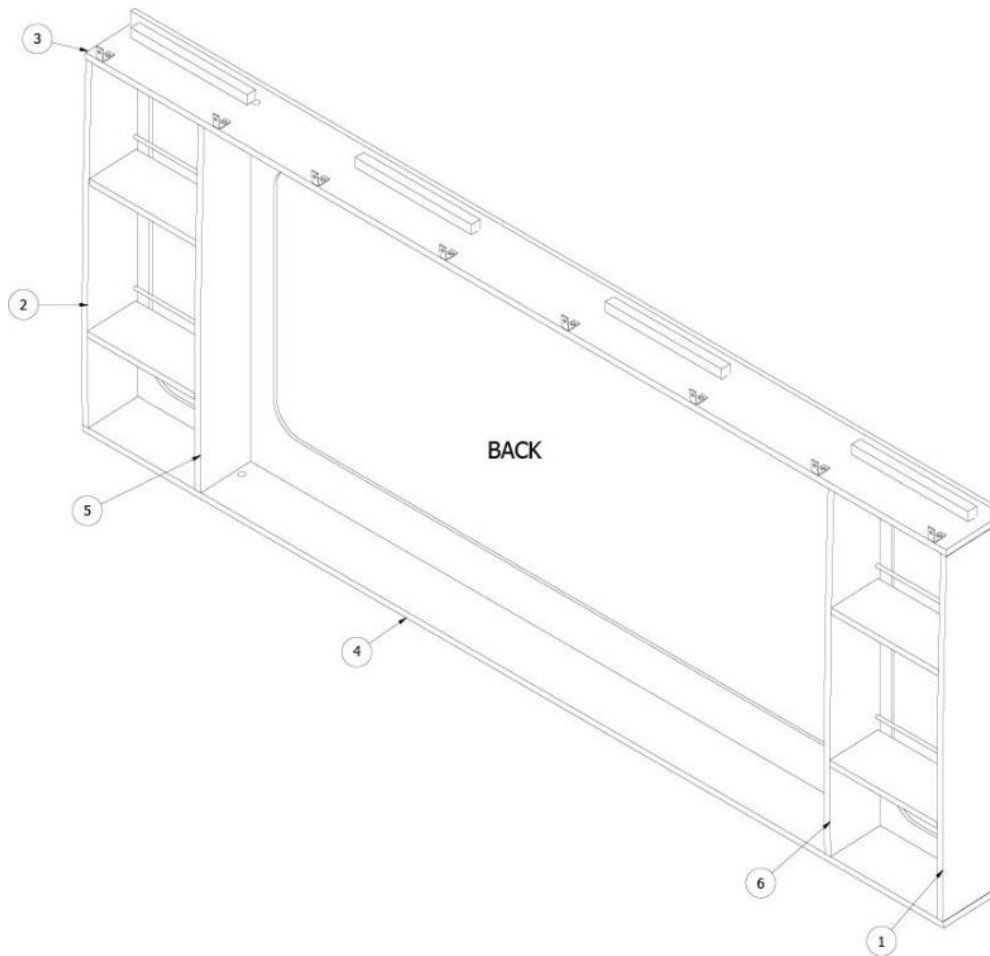

INTERIOR SHELL

Window Valance Slide-Out

968745

Window Valance Slide-Out

- | | |
|--------------------|----------------------------------|
| 1. 968745&000212BB | Panel, 4.28 x 27 |
| 2. 968745&000312BB | Panel, 4.28 x 27 |
| 3. 968745&000412BB | Panel, 4 x 74 |
| 4. 968745&000512BB | Panel, 4.25 x 74 |
| 5. 968745&000812BB | Panel, 4.28 x 27 |
| 6. 968745&000912BB | Panel, 4.28 x 27 |
| 968745&001012BB | Panel, 9.13 x 4.15 |
| 968745&001112BB | Panel, 9.13 x 4.15 |
| 968745&001212BB | Panel, 9.13 x 4.15 |
| 968745&001312BB | Panel, 9.13 x 4.15 |
| 115042 | Aluminum rod, 12.5" |
| 380041 | Bracket, 90°, 1 x 1 |
| 704235-01 | Fabric w/laminate backer, Carbon |
| 704466-01 | Fabric, Avalanche Hit |
| 513330 | Light, Flexible, LED Reading |