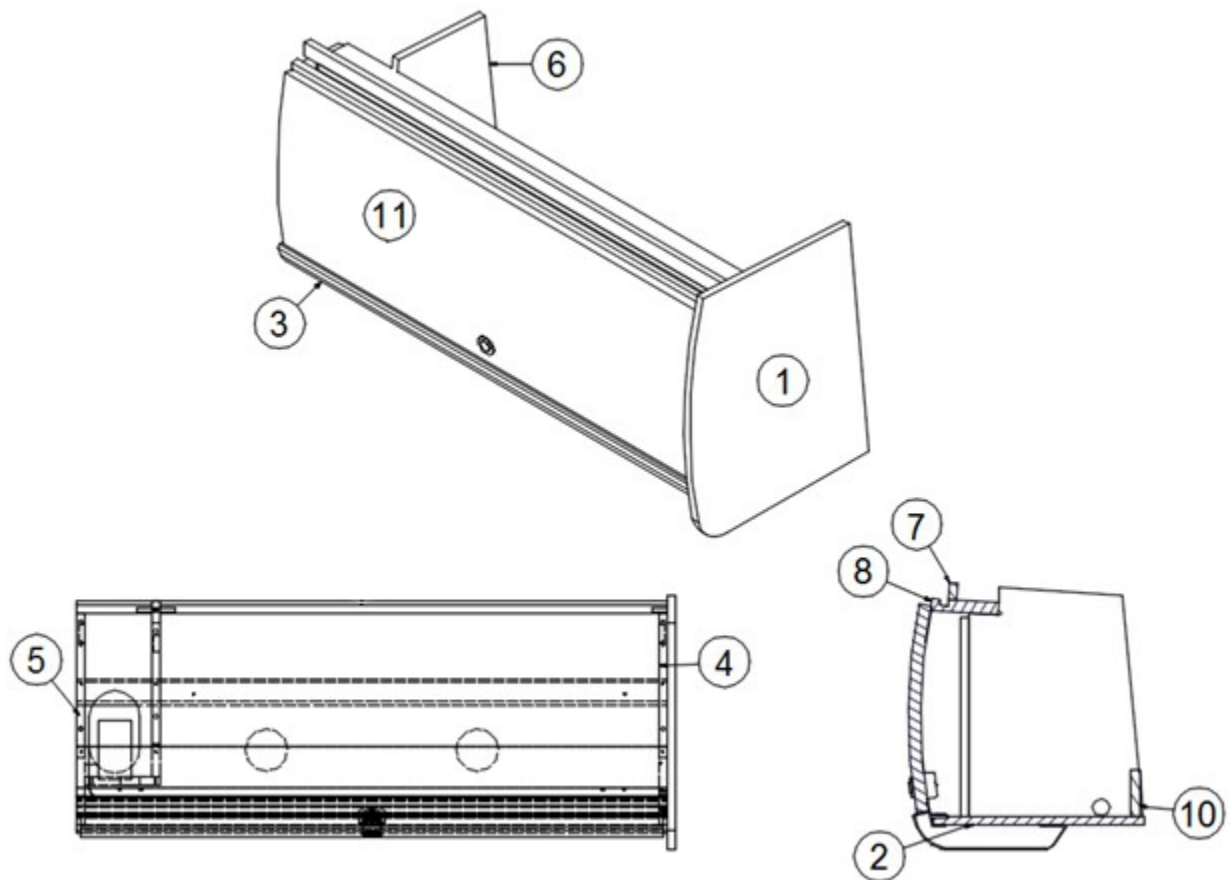

FURNITURE, GALLEY

Roof Locker, RS

969043

RS Roof Locker

1. 969043&000112BB	Pre laminate, 13.81 X 16.78
2. 969043&000212BB	Pre laminate, 11.87 X 35.00
3. 116393-02	Extrusion, Aluminum
4. 969043&000412BB	Pre laminate, 11.87 X 12.12
5. 969043&000512BB	Pre laminate, 11.87 X 12.12
6. 969043&000612BB	Pre laminate, 9.74 X 13.52
7. 969043&000712BB	Pre laminate, 1.00 X 35.00
8. 969043&000818BB	Pre laminate, 3.99 X 35.00
9. 969043&000912BB	Pre laminate, 4.43 X 11.75
10. 969043&001012BB	Pre laminate, 2.75 X 33.25
11. 802298-191012	Door, Field Elm, 12.38 X 34.62"
802298-191000	Door, Grey Cedar, 12.38 X 34.62"
382449-01	Knob, Push/pull, Chrome
382227	Hinges, Overhead Spring Nickel