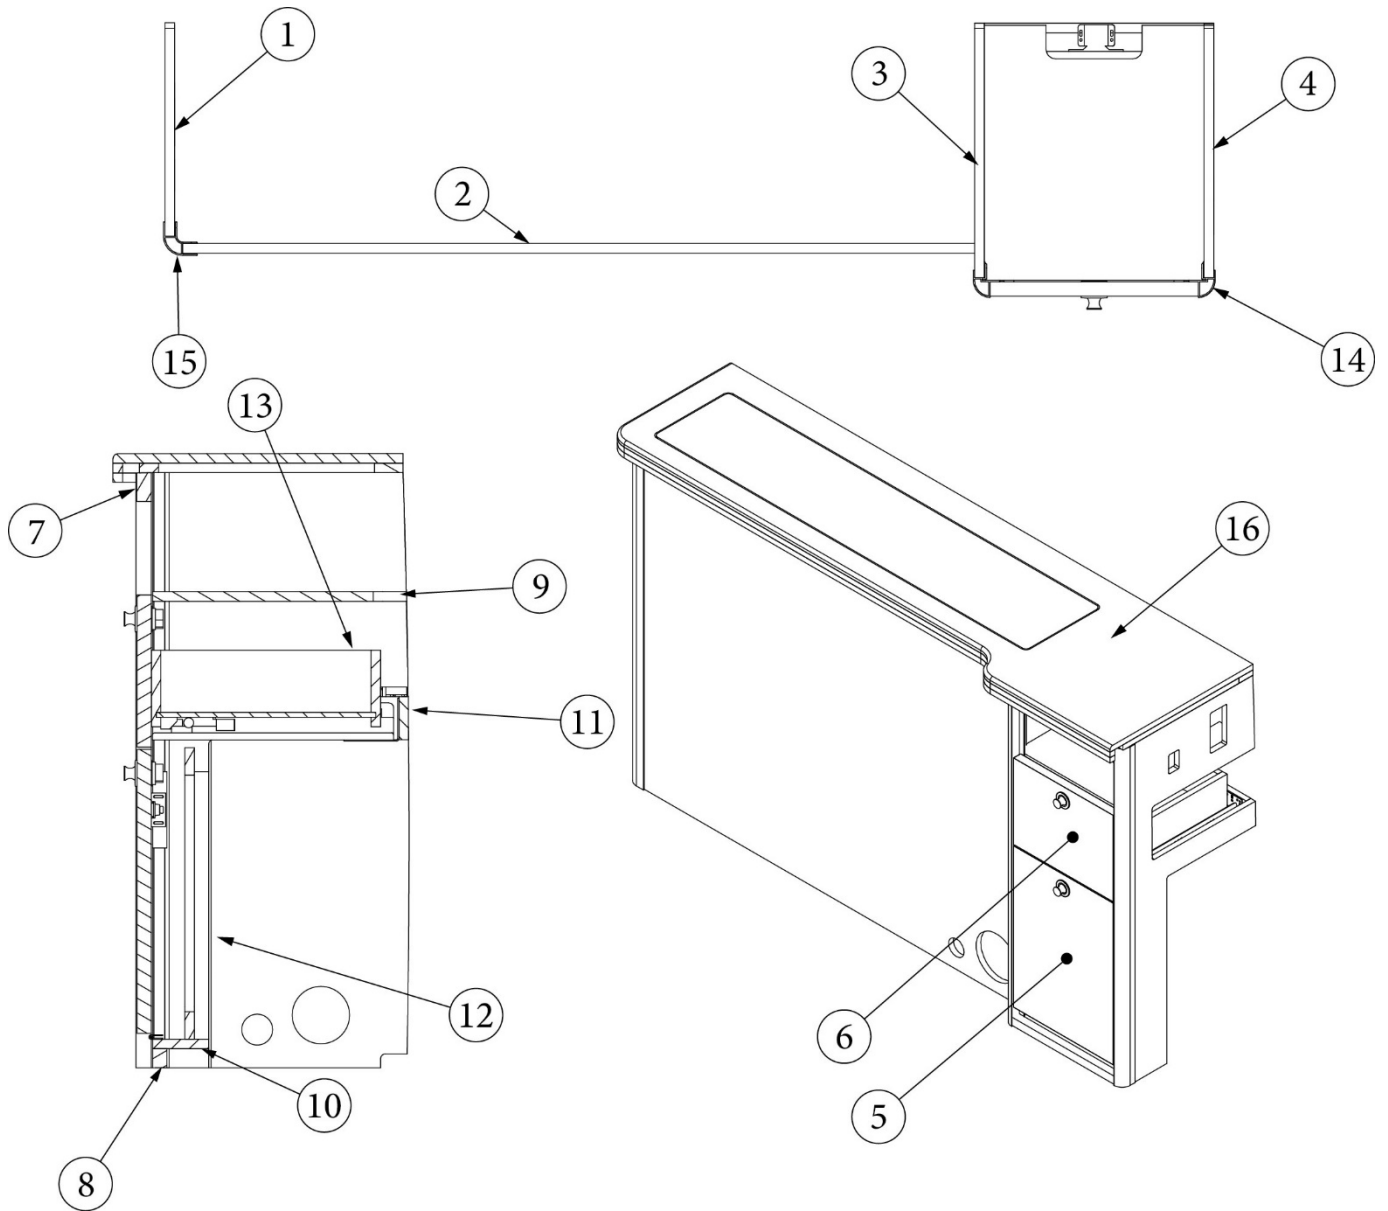

FURNITURE, LOUNGE

Entertainment Center

Parts Listed on Next Page