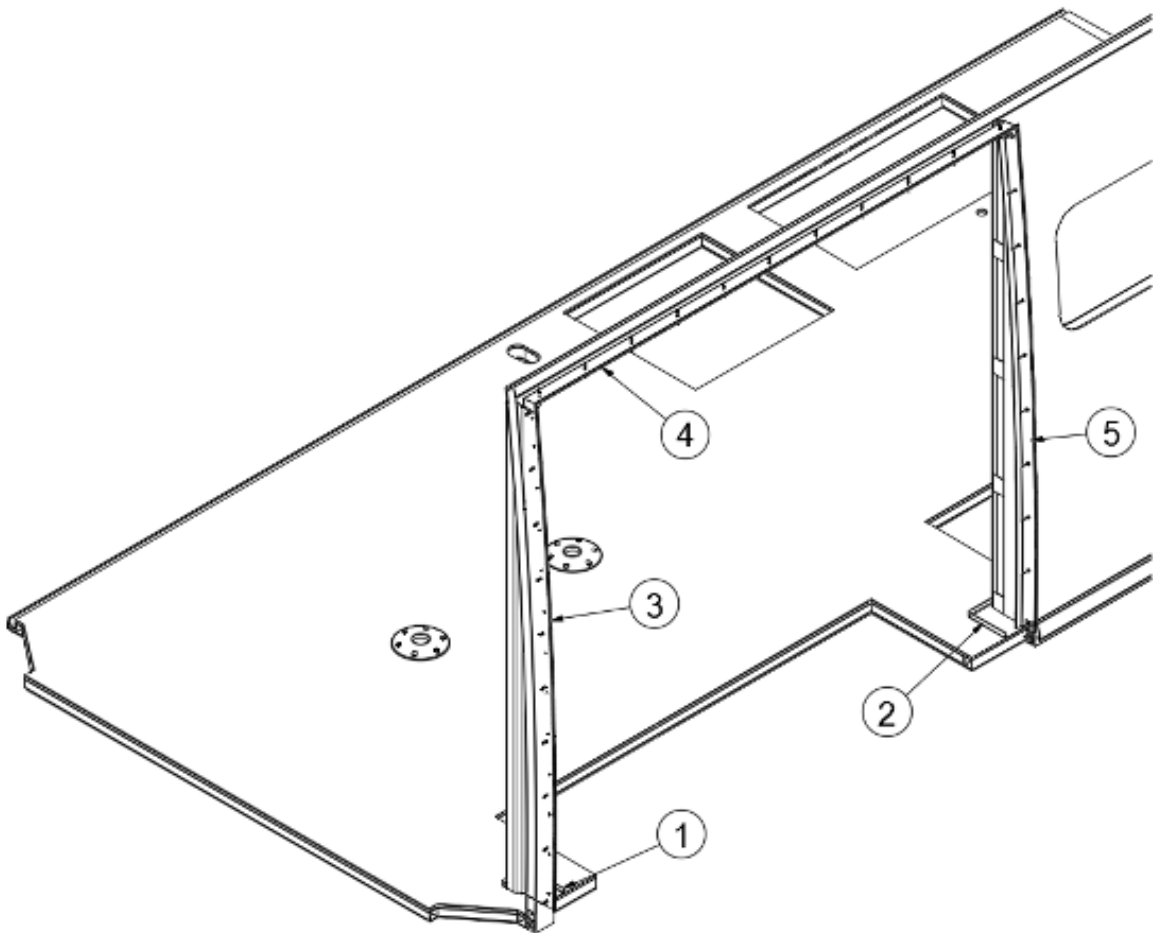

INTERIOR SHELL

Slide-out Sidewall Extrusions

112425 Slide-out Sidewall Extrusions Install

1. 455079	Slide-out bracket, Forward
2. 455080	Slide-out bracket, Aft
3. 115961-01	Extrusion, Slide-out sidewall opening, Left
4. 115944	Extrusion, Slide-out sidewall opening
5. 115961-02	Extrusion, Slide-out sidewall opening, Right
382547	Wiper seal, Single bulb
365035	Rubber seal, Access door
360339	3M weather strip and gasket, Black