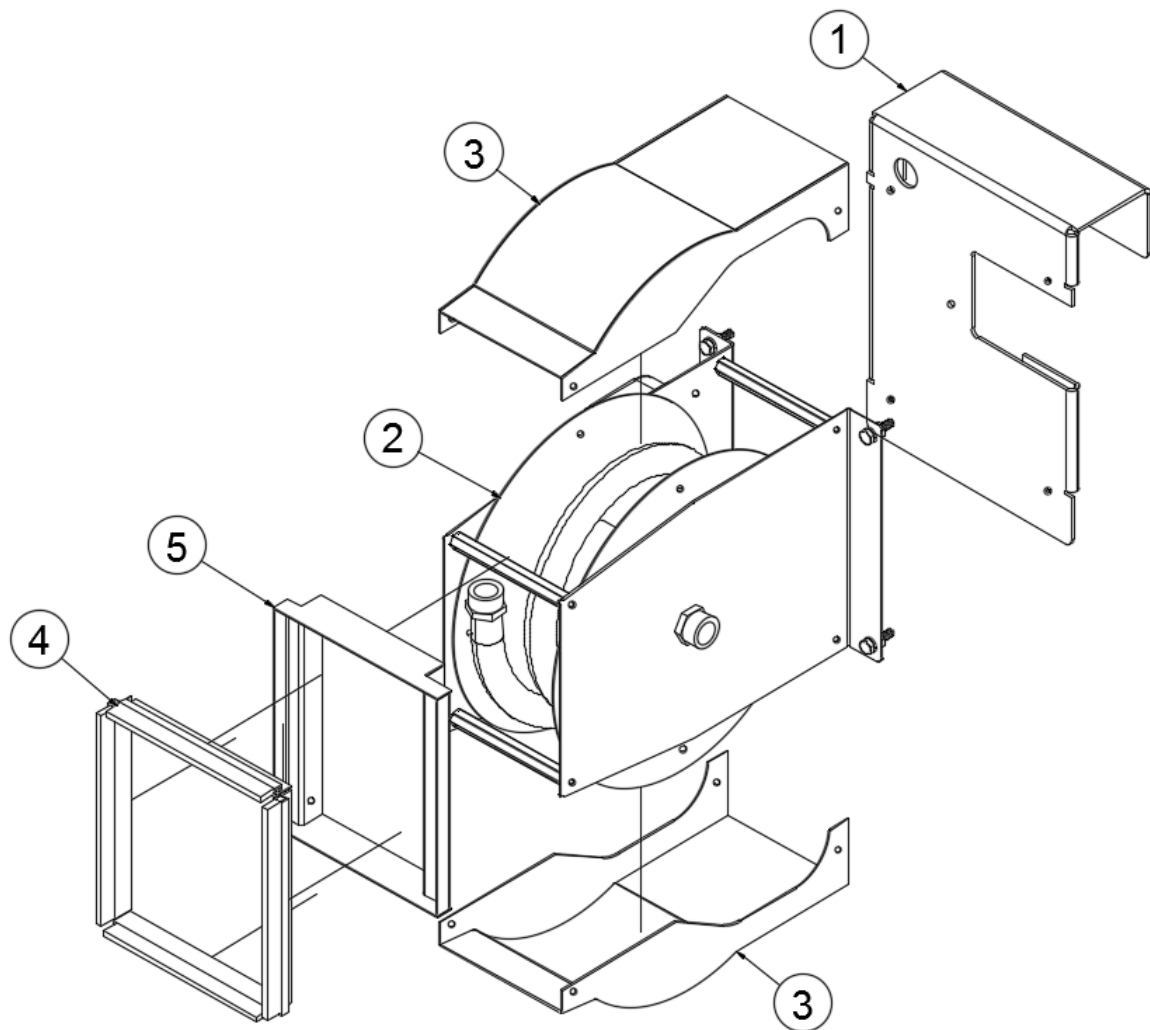

PLUMBING, DRAIN SYSTEM

Macerator Pump System

112507

Hose Reel and Bracket Install

1. 455306	Bracket, Reel macerator
2. 513314	Waste water hose reel, Right hand spool
3. 204055	Closeout, Macerator reel cover
4. 704171	Weather stripping
5. 455351-03	Front cover, Macerator closeout
602176	Macerator pump
455497	Bracket, Macerator pump
602205-01	Switch, 20 amp
602205-04	Adapter for 3" connection hose w/2 clamps
602205-05	3" flexible connection hose, 3' long w/2 clamps
602205-10	Valve, Drip proof w/2 adaptor for reel hose
513314-100	Hose Assembly Only For 513314