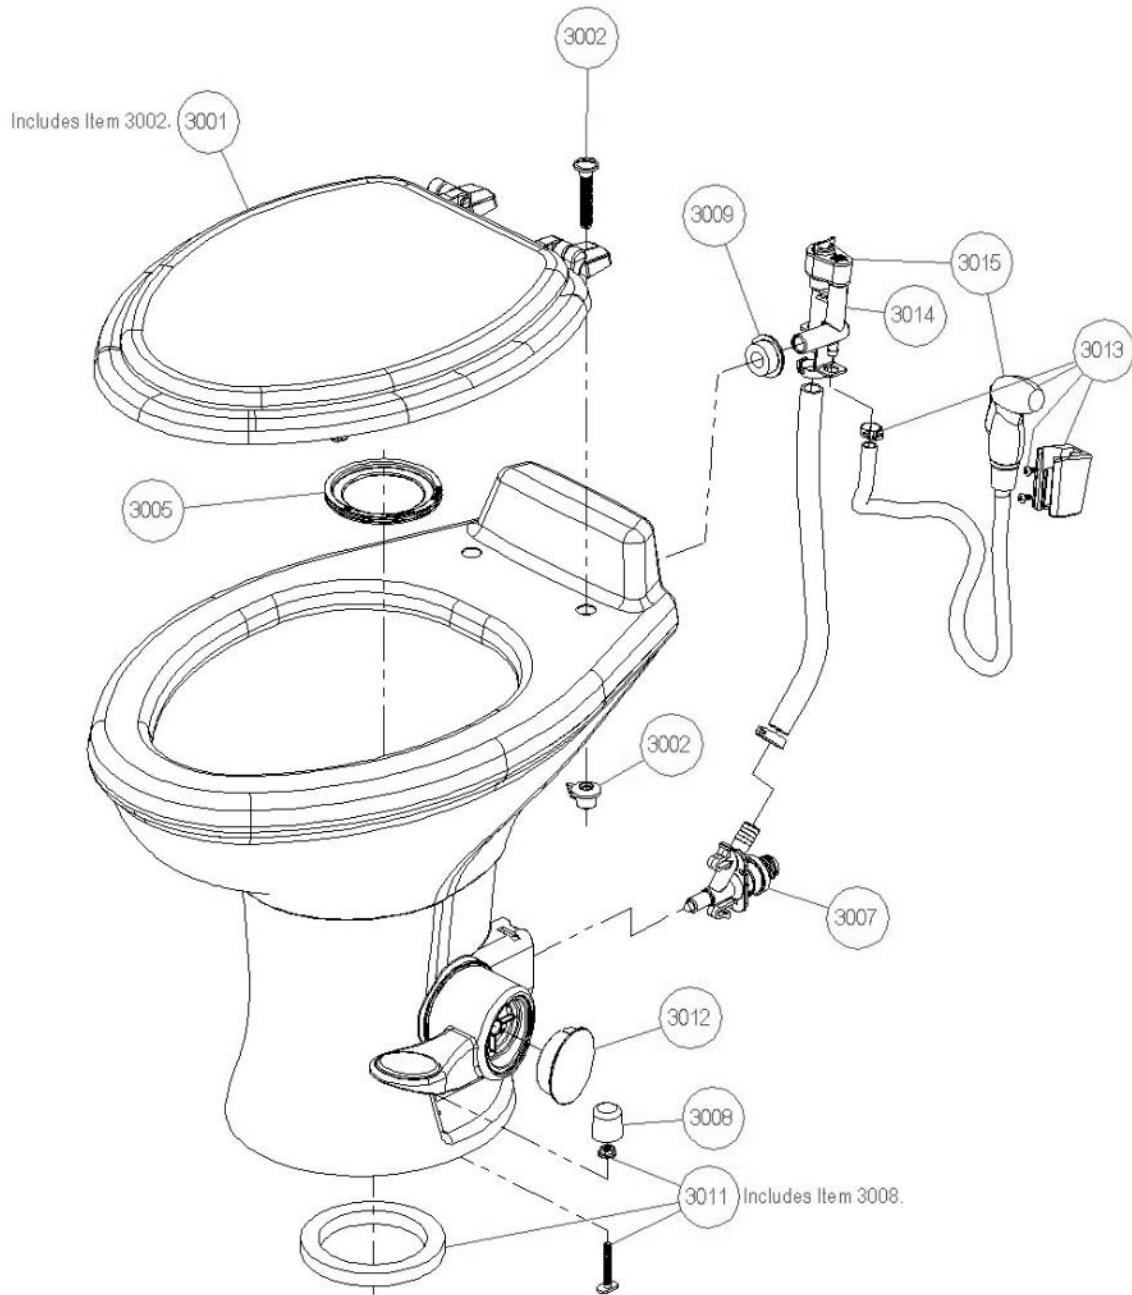

PLUMBING, DRAIN SYSTEM

Toilet

690701
968520
601266

Toilet, Residence w/sprayer, Dometic 320, 302320121
Closeout, Rear Toilet
Flange closet, Slip fit

Parts Pictured Above are Dometic Part Numbers