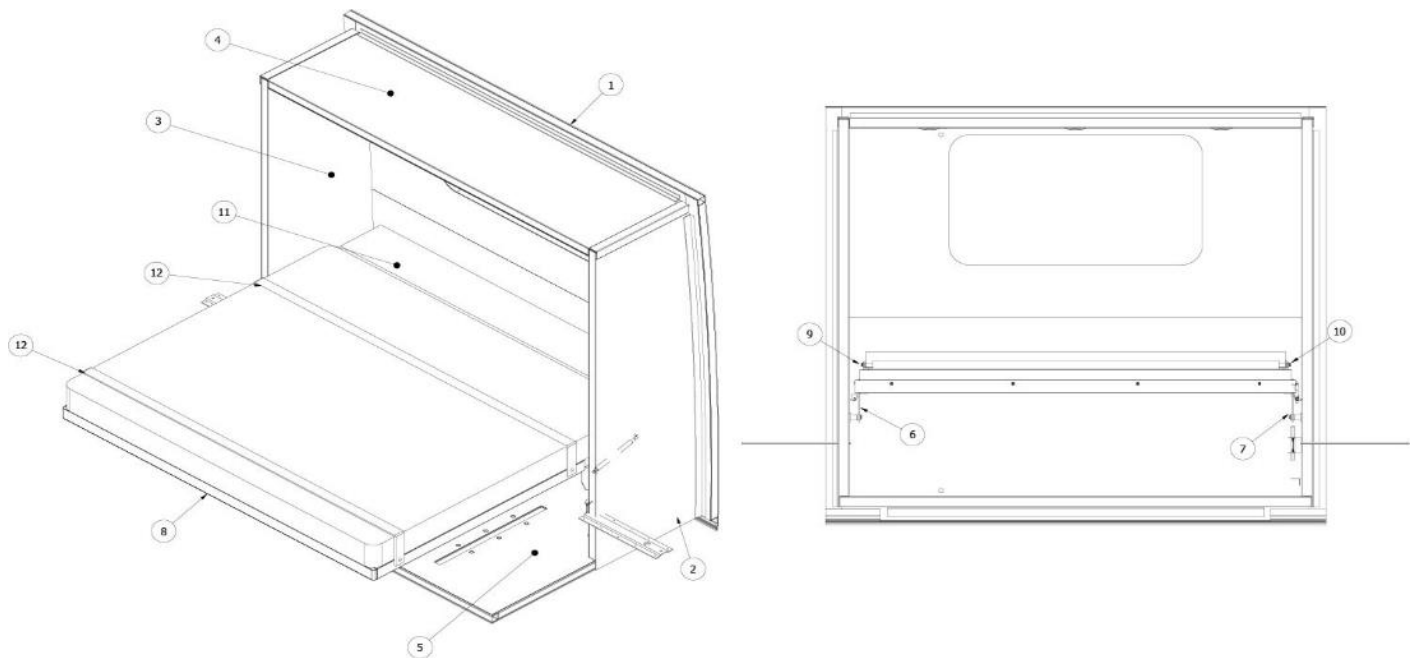

FURNITURE, LOUNGE

Murphy Bed

112520

Murphy Bed Install

1. 923268	Slide-out room assembly
2. 923271	Slide-out forward wall assembly
3. 923272	Slide-out aft wall assembly
4. 923273	Slide-out roof assembly
5. 923492	Slide-out floor assembly
6. 455190-01	Murphy bed lift, LH
7. 455442	Murphy bed hinge, RH
8. 968995	Murphy bed frame/wall
9. 455140-01	Pillow cushion bracket, LH
10. 455140-02	Pillow cushion bracket, RH
11. 968514	Flip down pillow support cushion
12. 704405	Strap, Secure Murphy bed mattress
372293	Mirror, Oval, 12 x 36, Faux window
371460	Aluminum trim, Face frame, Faux window
455234	Angle, Top slide-out
411041	Power slide-out system, Schwintek
513098	Slide-out room controller, Schwintek
382390	Gas spring w/fittings
455350	Murphy bed frame, Aluminum
99900P-2224	Froli spring mat
455803	Bed Stop, Floor Mounted Bracket
382759	Bumper, Bed Stop, 3/4" OD