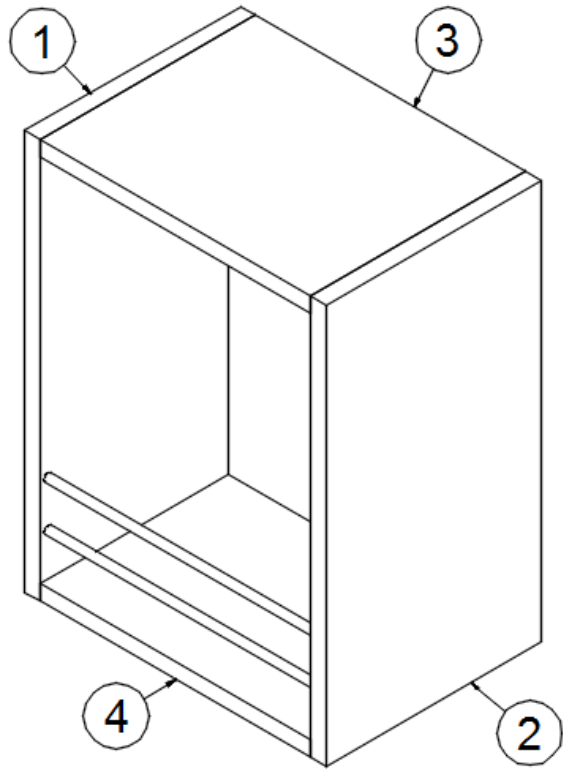

FURNITURE, LOUNGE

Cubby, Front Overhead

968516

Cubby, Front Overhead Roof Locker

1. 968516&000112BB
2. 968516&000212BB
3. 968516&000312BB
4. 968516&000412BB
5. 968516&000503BE
  115042

1. Panel, 7 x 13
2. Panel, 7 x 13
3. Panel, 7 x 8.79
4. Panel, 7 x 8.79
5. Panel, 8.79 x 12
   Aluminum rod