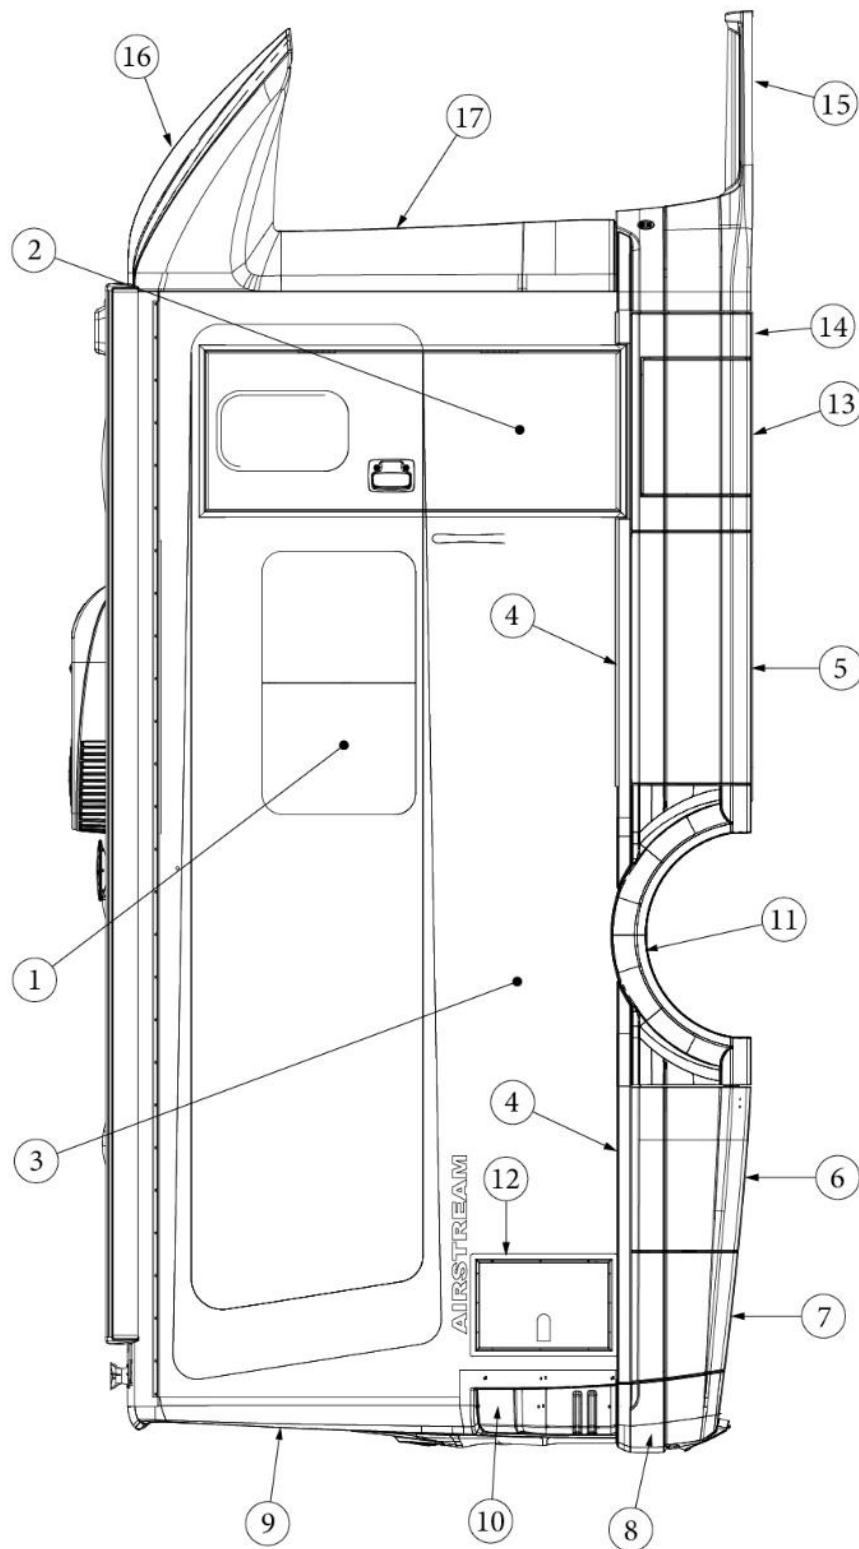

EXTERIOR SHELL

Wall, Curbside

Parts Listed on Next Page