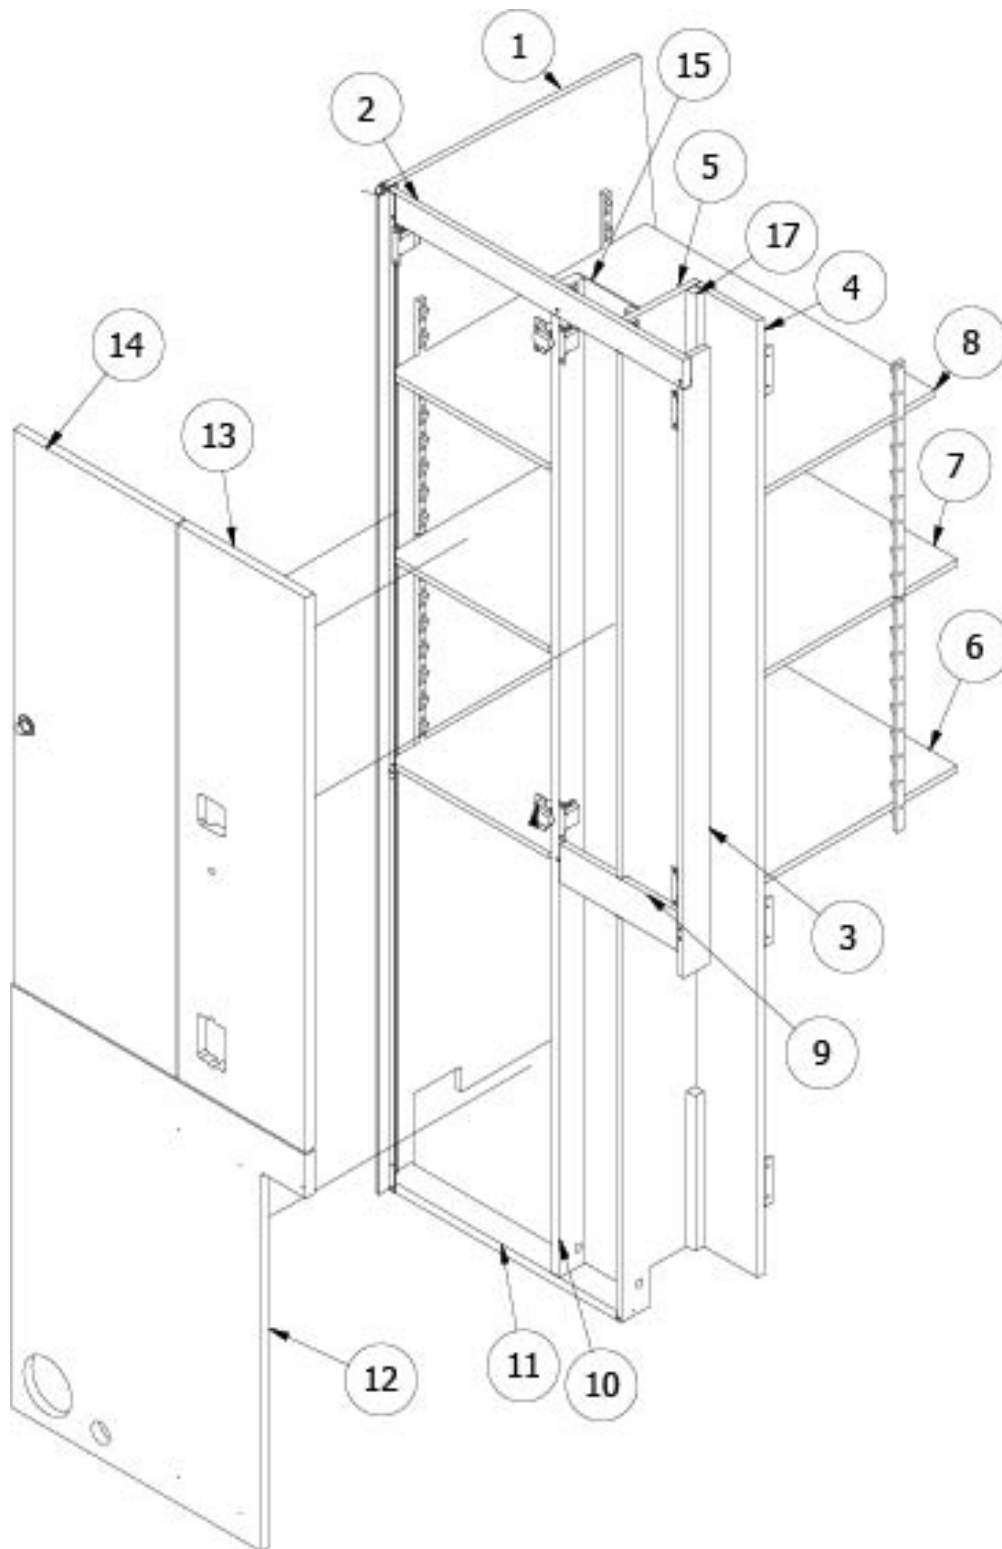

FURNITURE, LAVATORY

Wardrobe, CS Aft

Parts Listed on Next Page