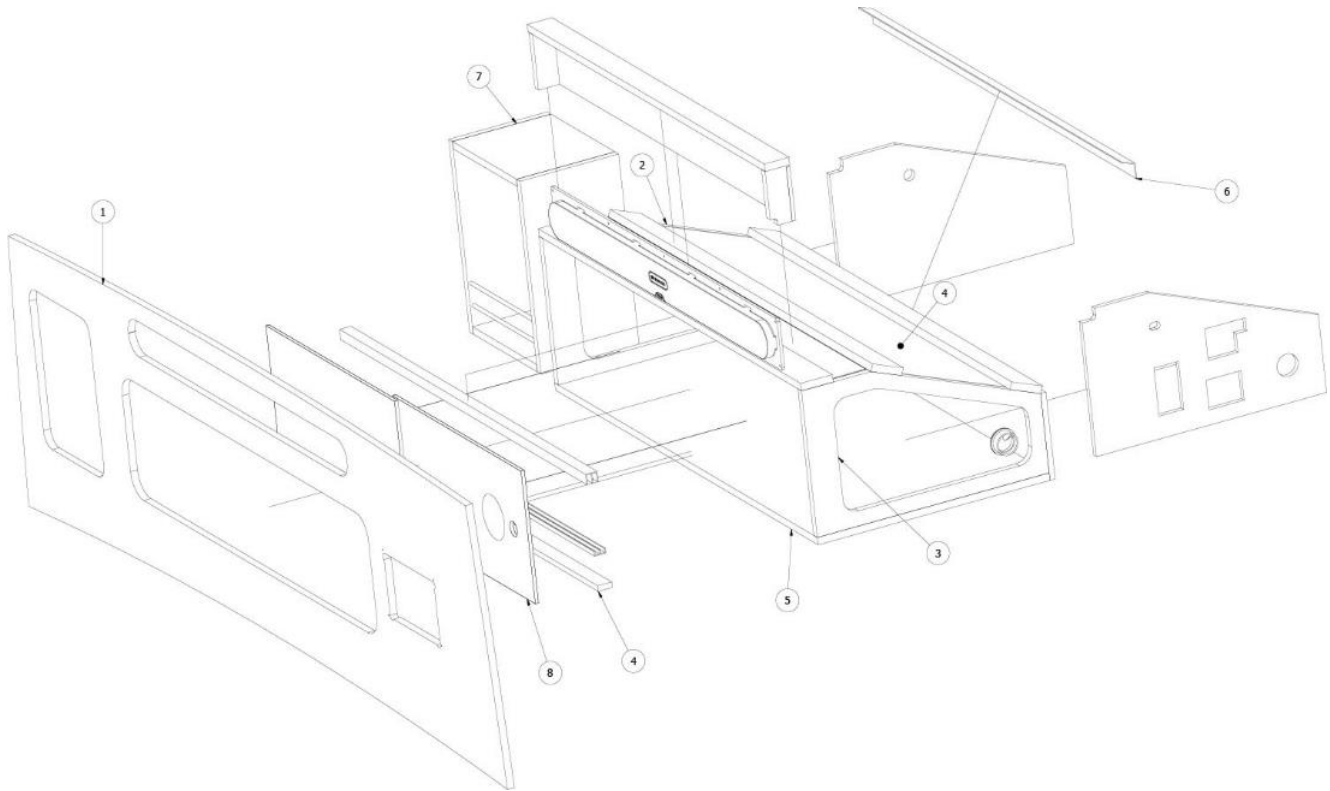

FURNITURE, LOUNGE

Roof Locker, Front Overhead

969669

Front Overhead Locker Assembly

1. 969669&000112BB	Pre laminate, 19.39 x 65.63
2. 969669&000212BB	Pre laminate, 9.89 x 16.5
3. 969669&000312BB	Pre laminate, 9.89 x 16.5
4. 116365	Closeout, Front roof locker
5. 969669&000512BB	Pre laminate, 16.5 x 36
6. 115562	Aluminum angle, 70°, 1 x 1
7. 968516	Cubby assembly
8. 203633-06	Door, Sliding glass
203388-01	Track, Sliding door, Black
381209-01	Grommet w/cap, 1.5", Black
203445	T-molding, .5", Black
701538-01	Carpet w/PSA backing
703991	Seal, Pile weather strip, Black
514209-3	JBL Speaker, Stage 3 Series, 4"
514209-6	Grill, JBL Speaker, 4"
386575-01	Edgebanding, Field Elm, 5/8"
365479-01	Edgebanding, .63", Grey Cedar