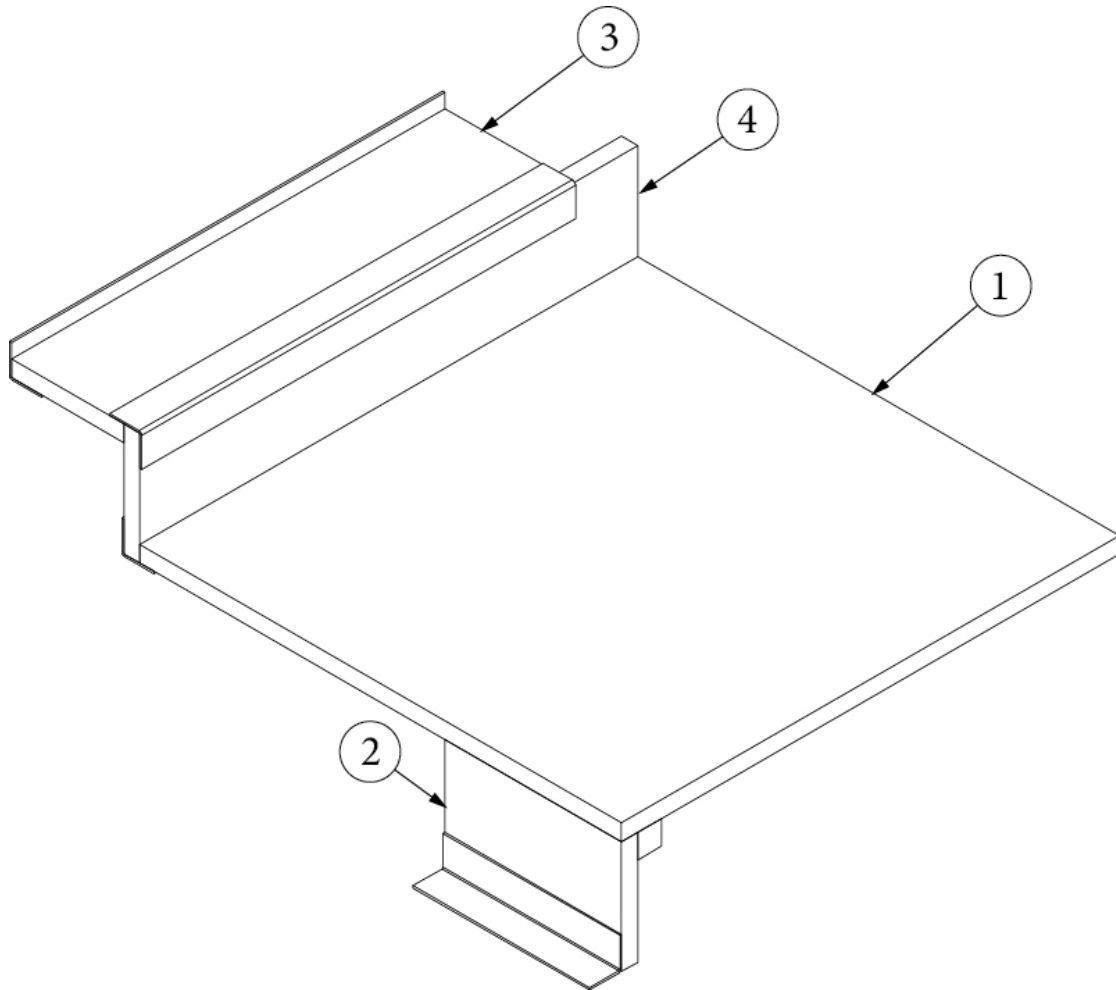

FURNITURE, GALLEY

Stand, Hydronic Heater, E1 Package Option

969801

1. 969801&000112BB
  2. 969801&000212BB
  3. 969801&000412BB
  4. 969801&000312BB
2. 114812
   101115

Pre laminate, 15 X 15.5"
Pre laminate, 3.5 X 5.5"
Pre laminate, 2.5 X 15.5"
Pre laminate, 3.5 X 15.5"
Aluminum Angle, 1 X 1 X 12"
Sheet-Alum .060 X 48 X 120"