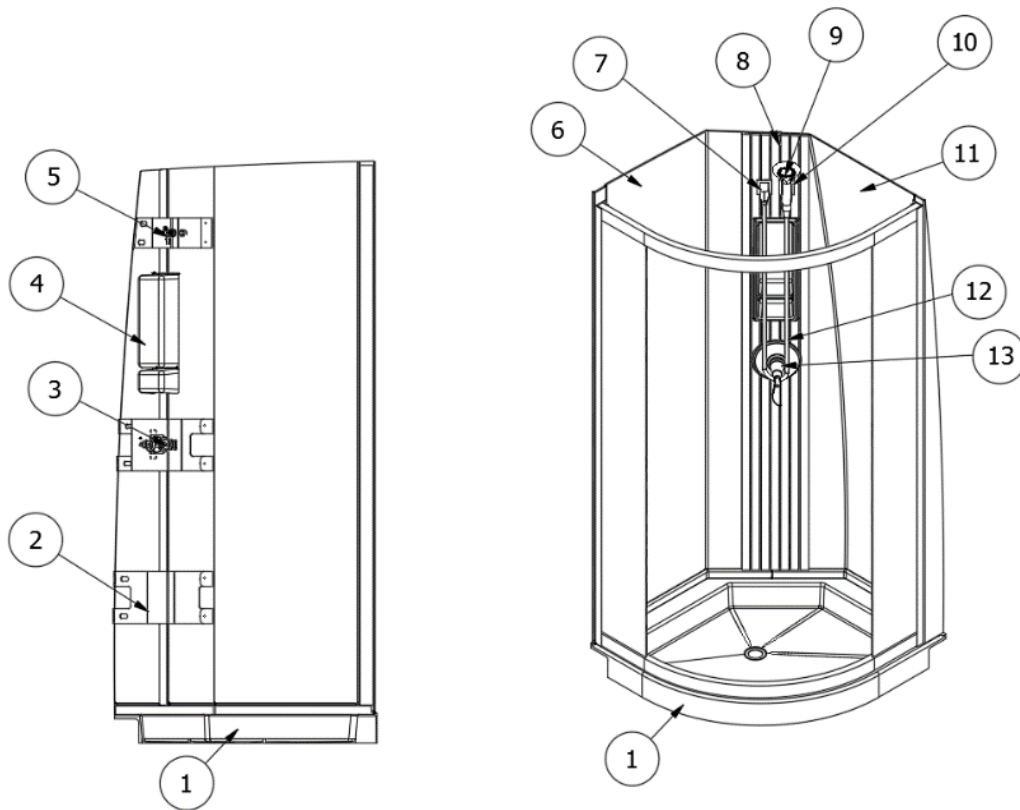

FURNITURE, LAVATORY

Shower Module

112730

Fiberglass Corner Shower

- | | |
|---------------|--|
| 1. 203943 | Shower Pan, Fiberglass Curved |
| 2. 455482 | Bracket, Lower Shower Wall Mounting |
| 3. 455483 | Bracket, Shower Valve Mounting |
| 4. 203987 | Caddy, Shower inset Shelf |
| 5. 455619 | Bracket, Shower head mounting |
| 6. 204007-01 | LH Shower Wall |
| 7. 602404 | Elbow, Wall Mount Supply |
| 8. 802127 | Trim Pre laminate, 8" x 73 3/16" Shower Trim |
| 9. 602402 | Hand shower W/Eco Boost |
| 10. 602588 | Bracket Adjustable Wall Mount |
| 11. 204007-02 | RH Shower Wall |
| 12. 602403 | Hose, 60" Ribbon Nickel |
| 13. 602640-01 | Valve Trim Kit, Brushed Nickel, Kohler |
| 968935 | RS Shower Door Mount |
| 802382 | Shower Wall Filler Strip |
| 602616 | Curved Glass Shower Door |