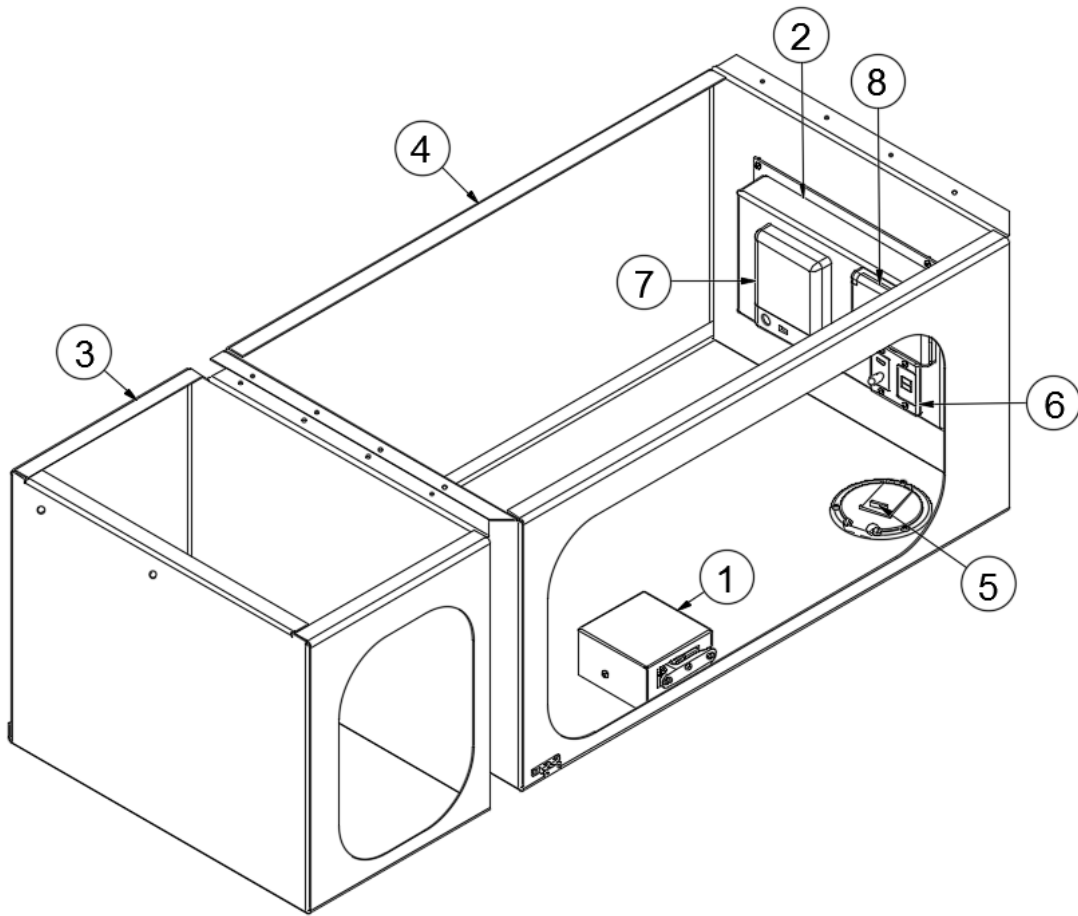

CHASSIS

Exterior Compartment, CS Forward

112482 CS Forward storage

1. 455354 Compartment latch cover
2. 99900P-1444 Hat, Macerator switch, RS rear
3. 455321 Compartment, CS mid rear
4. 455320 Compartment, CS Mid forward
5. 381435-02 Hatch, Access cover
6. 513355 USB charger/HDMI/coax, Black
7. 513224 Light w/motion sensor & ON/OFF/Auto switch
8. 512741 Weather proof cover w/gasket, Gray
- 513110 Tie, Black w/fir tree mount
- 365035 Rubber seal, Access door