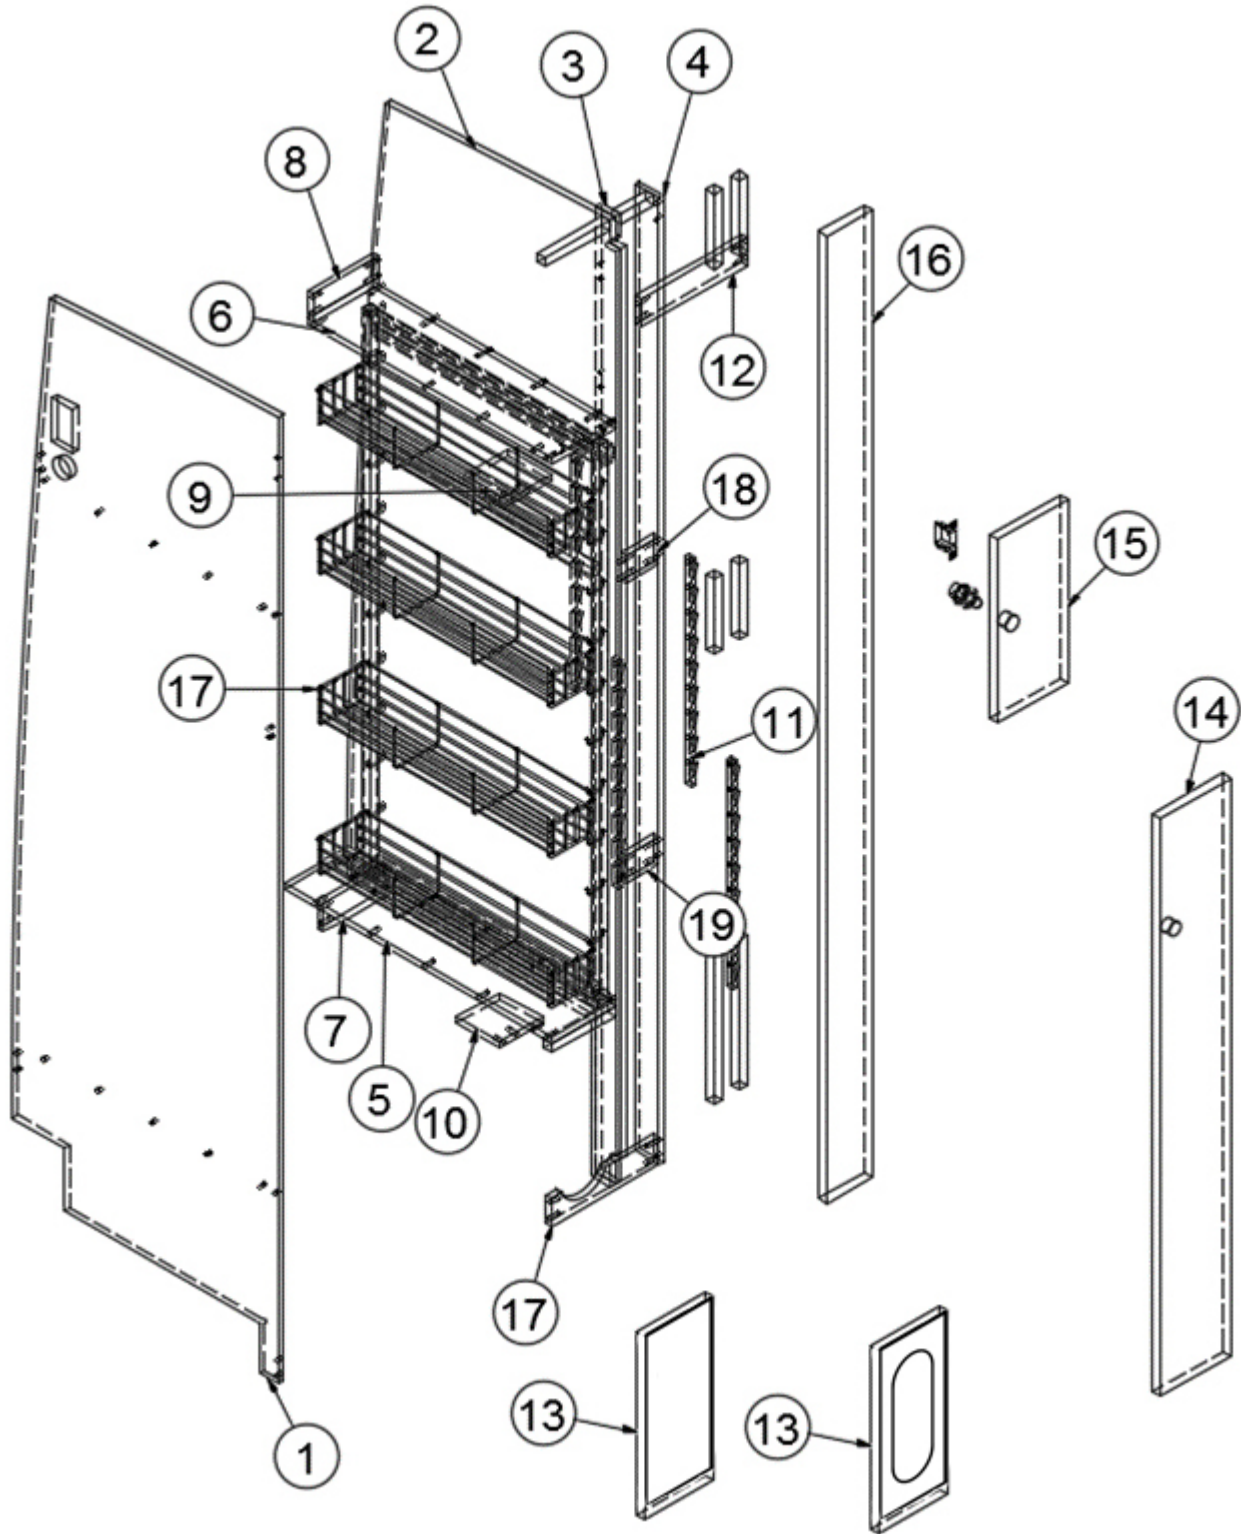

FURNITURE, GALLEY

Pantry/Wardrobe

Parts Listed on Next Page

FURNITURE, GALLEY

Pantry/Wardrobe

<p>968395 968395-02</p> <p>1. 968395&000112BB 2. 968395&000212BB 3. 968395&000312BB 4. 968395&000412BB 5. 968395&000512BB 6. 968395&000612BB 7. 968395&000712BB 8. 968395&000812BB 9. 968395&000912BB 10. 968395&001012BB 11. 381527 12. 968395&001212BB 13. 968395&001318BB 969977 14. 968395&001418BB 15. 968395&001518BB 16. 968395&001618BB 17. 968395&003112BB 18. 968395&003212BB 19. 968395&003312BB 20. 381551-01 381551-02 382449-01 381228-02 381607-15 382586 382580 381209-02 203445 386575-01 365479-01 386575-02 365479-02</p>	<p>Pantry, Tall Wardrobe Pantry, Tall Wardrobe, E1 Package Option</p> <p>Pre laminate, 24.6 x 77.37 Pre laminate, 24.24 x 77.35 Pre laminate, 2.25 x 77.35 Pre laminate, 2.25 x 77.37 Pre laminate, 24.66 x 5.88 Pre laminate, 22.44 x 5.88 Pre laminate, 2.25 x 5.88 Pre laminate, 2.25 x 5.88 Pre laminate, 4 x 4 Pre laminate, 4 x 4 Shelf strip, 18" Pre laminate, 2.25 x 9.88 Pre laminate, 6.5 x 14.75, Standard Model Assembly, Pantry Vent Cover, E1 Package Option Pre laminate, 6.5 x 46.25 Pre laminate, 6.5 x 14.68, Door Pre laminate, 4.25 x 77.37 Pre laminate, 2.25 x 9.88 Pre laminate, 2.25 x 3 Pre laminate, 2.25 x 3 Pantry pull-out Wire basket Knob, Push/pull, Chrome Catch, Grabber door, 5LB Hinge, Soft-Close, Overlay, 110° swing Knob, Push/pull, 1" Catch, Surface mount Grommet w/o cap, 1.5", Black T-molding, .5", Black Edgebanding, Field Elm, 5/8" Edgebanding - .63" Grey Cedar Edgebanding, Field Elm, 15/16" Edgebanding - .93" Grey Cedar</p>
--	--