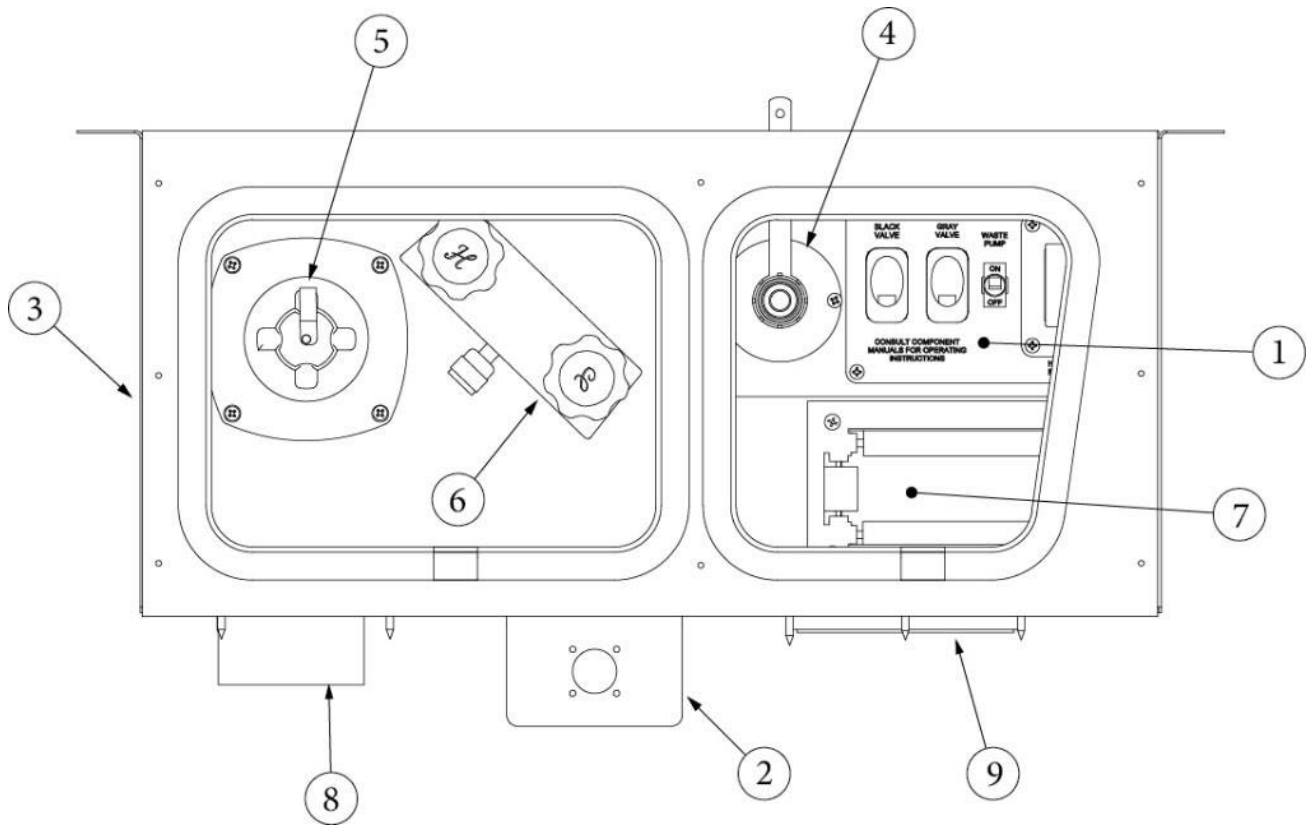

CHASSIS

Exterior Compartment, RS Wet Bay, E1 Package Option

113970   Compartment, RS Fresh Water, Wet Bay

1. 386361   Panel, Exterior Switches
2. 455942   Bracket, Solar Port
- 513898   Solar Port, Sidewall
3. 455962   Compartment, Shower/macerator
4. 602940   Black Tank Flush Kit, No Fuss
5. 601392-06   City water fill w/regulator, 50 PSI
6. 602263-01   Exterior shower outlet
7. 512934-02   Roller guide
8. 381435-02   Hatch, Access cover
9. 204260   Hatch Cover, Round, Black, 5"
- 365035   Rubber seal, Access door