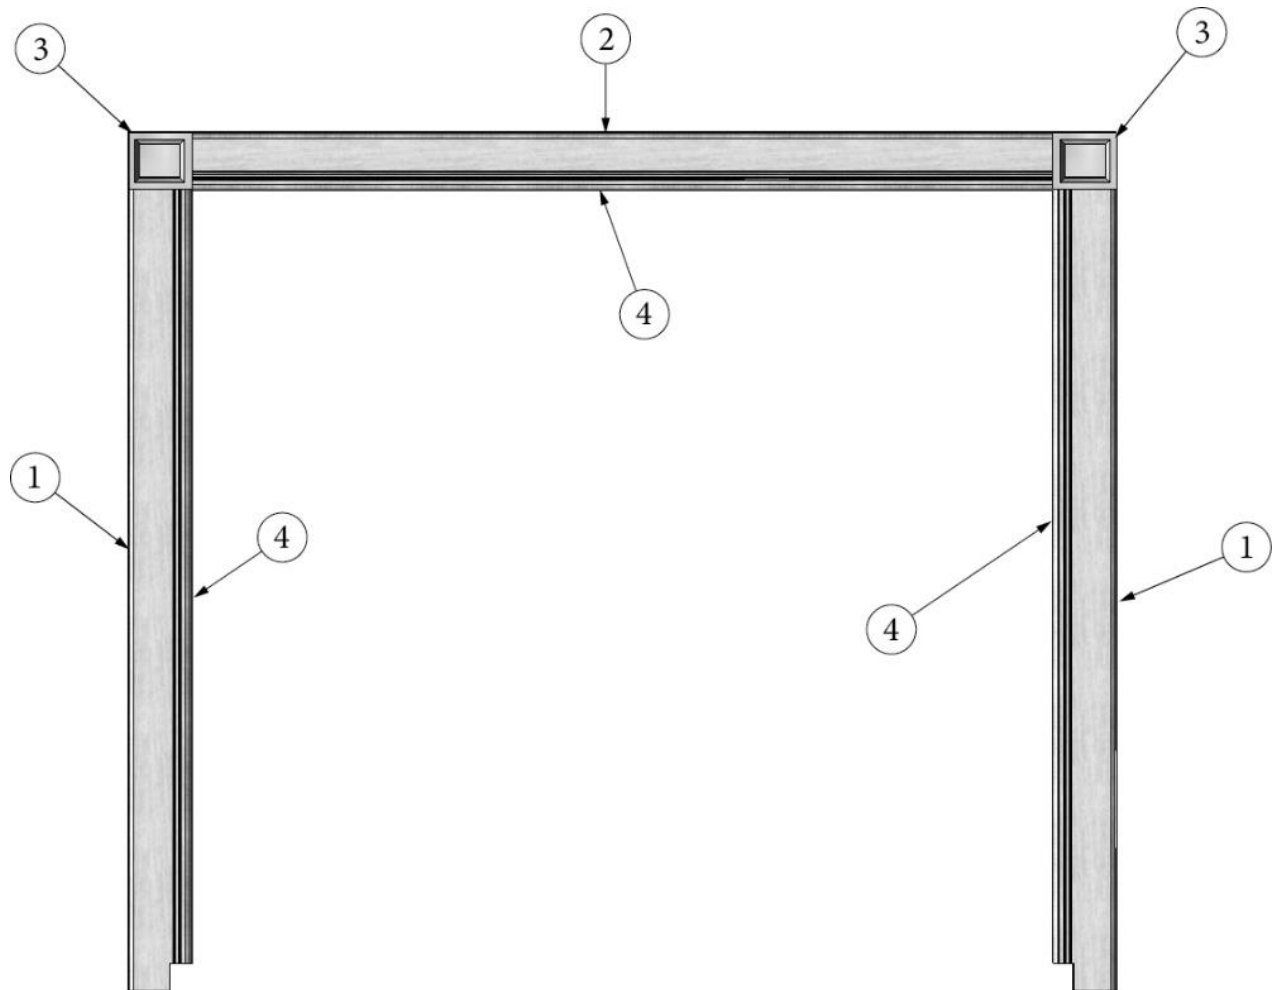

FURNITURE, LOUNGE

Facia, Hardwood, Slide-out/Murphy Bed

112407

Facia, Hardwood, Slide-out

1. 802147-1000	Fascia W/Groove, Grey Cedar, 5.5 x 80"
802147-1012	Fascia W/Groove, Field Elm, 5.5 x 80"
2. 802175-1000	Fascia W/Groove, Grey Cedar, 5 x 80"
802175-1012	Fascia W/Groove, Field Elm, 5 x 80"
3. 802724-1000	Corner Block, Grey Cedar
802724-1012	Corner Block, Field Elm
4. 800571-1000	Molding, Flat, Grey Cedar, .52"
800571-1012	Molding, Flat, Field Elm, .52"
116468	Fascia Trim Top, Galvanized steel
116469	Fascia Trim Side, Galvanized steel
320035	Screw, #8 x 1/2 Phillips, Type A
360422	Tape, 3M, 2.5" x 36 yard