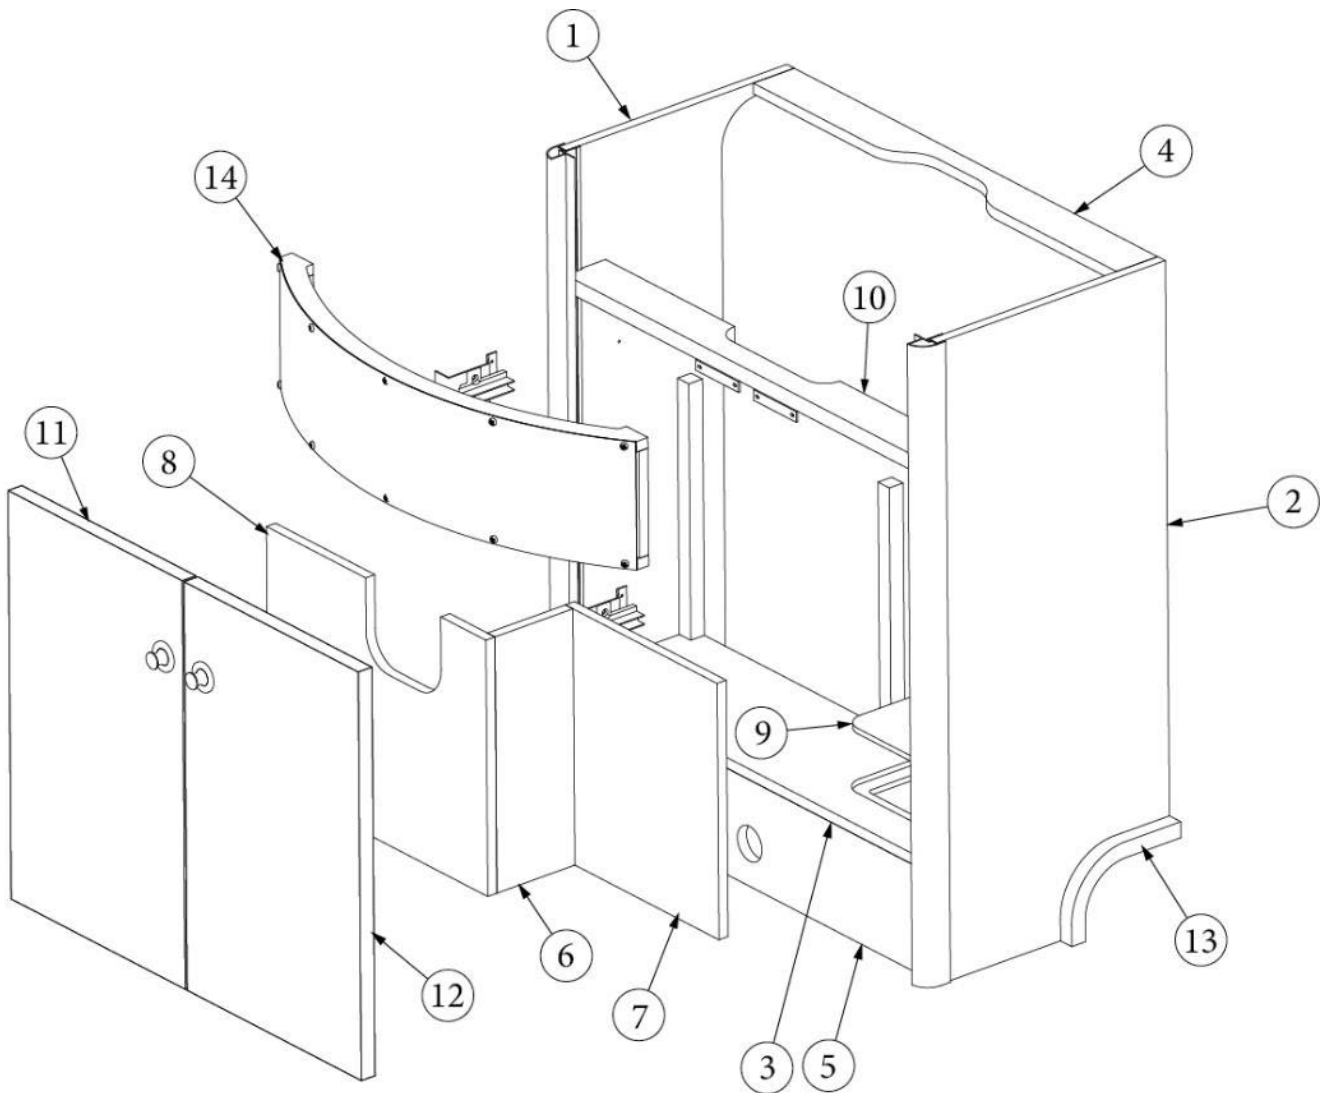

FURNITURE, LAVATORY

Lavatory Cabinet

Parts Listed on Next Page