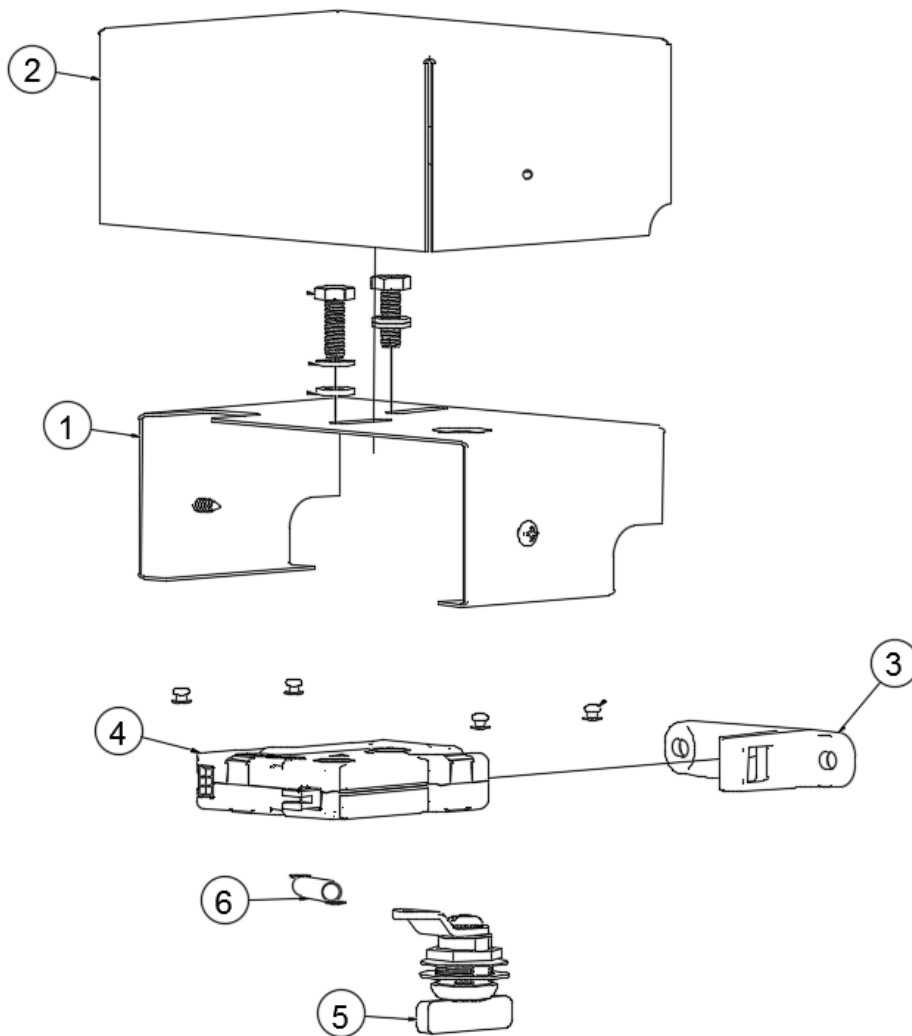

HARDWARE

LPG Latch and Manual Override

112401

LPG Latch/Manual Override

1. 455083	Compartment latch stand
2. 455084	Compartment latch cover
3. 512962-02	Striker w/magnets, Southco
4. 512962-01	Electronic rotary latch, Southco
5. 382381	Cam latch, Wing handle
6. 345633	Extension springs w/loop ends
300111-25	Washer, Flat, .25"
300072-04	Washer, Lock, .25"
345276-03	Bolt, Hex head, .25-20
320116-02	Screw, Phil head, #8 x 1/2, Black