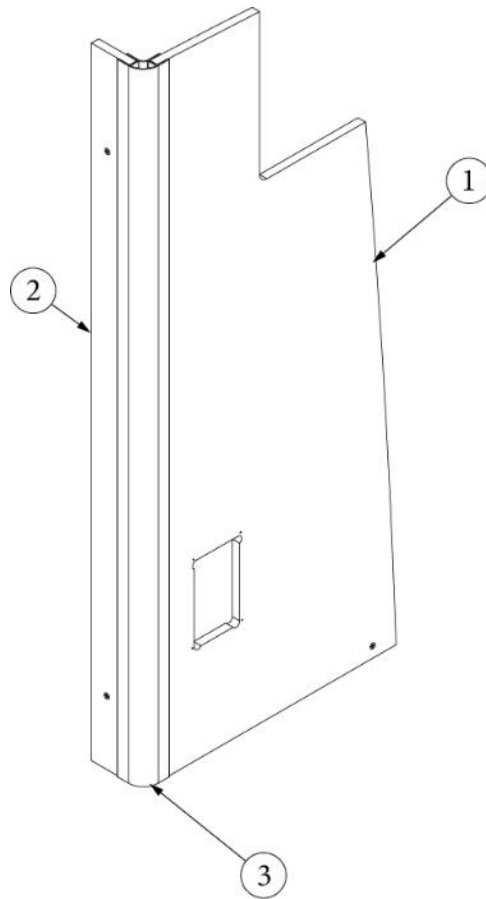

FURNITURE, GALLEY

Vent Pipe Cover

968459

Galley vent pipe cover

1. 968459&000112BH
2. 968459&000212BH
3. 116395-01
  381609-02
  381609-05
  381610-06

Pre laminate, 13.83 X 41.84"
Pre laminate, 2.57 X 41.84"
Extrusion, 1" Radius Corner
Screw, Hafele European, #9 1"
Screw, Hafele European, #9 1-1/2"
Cover Cap, Plastic, Grey