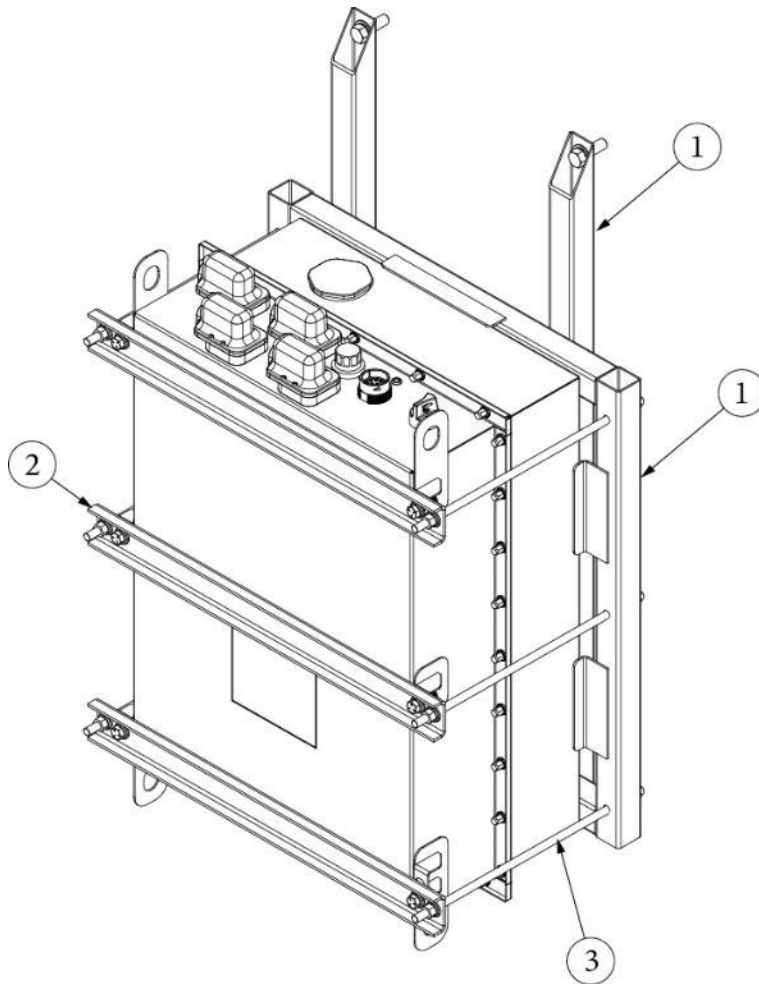

CHASSIS

Battery Install, Cradle, E1 Package Option

113962

Battery Install, E1 Package Option

1. 455920	Weldment, Battery Mounting Cradle
2. 455896	Channel, Volta Cradle Assembly
3. 345786	Stud, 3/8-16 x 14.37", Double end
386581	Label, Volta Battery
350228	Hex Nut, 3/8-16
350187	Washer, Lock, Stainless, 3/8-16
300186	Washer, Screw Drive, Steel, .375"
345272-05	Bolt, Hex, 3/8-16 X 1.25"
345251	Bolt, Hex, Grade 5, 1/2-13 x 1-1/2
300147	Washer, Flat, .53" ID, 1.10" OD
300072-08	Lock Washer