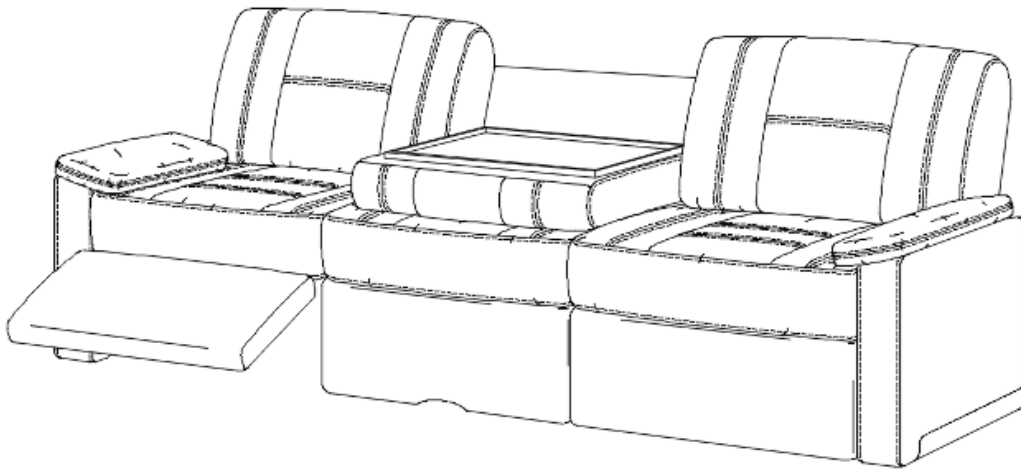

Cab captain's chairs come with the chassis. Airstream sends the chairs out to be recovered to match the motorhome color scheme.

Sofa

602432-02	Fold Down Top - Solid Surface Verano White
602432-03	Fold Down Top - Solid Surface Deep Night Sky
704604CR	Sofa, Power Jackknife, Crow
704604MS	Sofa, Power Jackknife, Moonshine
704604PA	Sofa, Power Jackknife, Papyrus