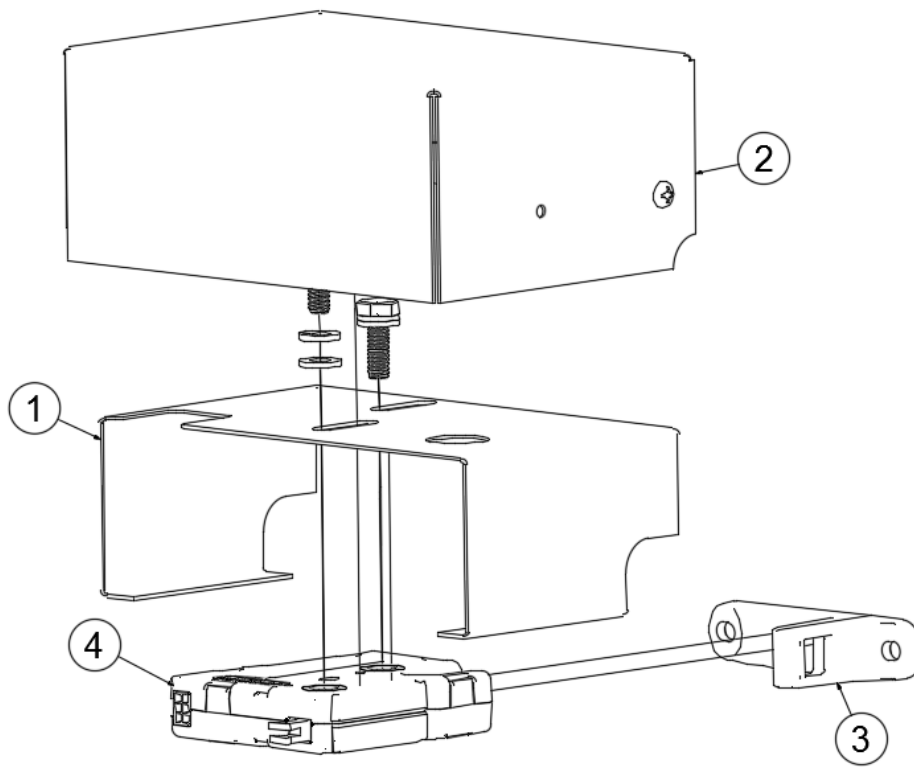

HARDWARE

Latch and Manual Override

112600

Latch/Manual Override

1. 455353	Compartment latch stand
2. 455354	Compartment latch cover
3. 512962-02	Striker w/magnets, Southco
4. 512962-01	Electronic rotary latch, Southco
300111-25	Washer, Flat, .25"
300072-04	Washer, Lock, .25"
345276-03	Bolt, Hex head, .25-20
320116-02	Screw, Phil head, #8 x 1/2, Black