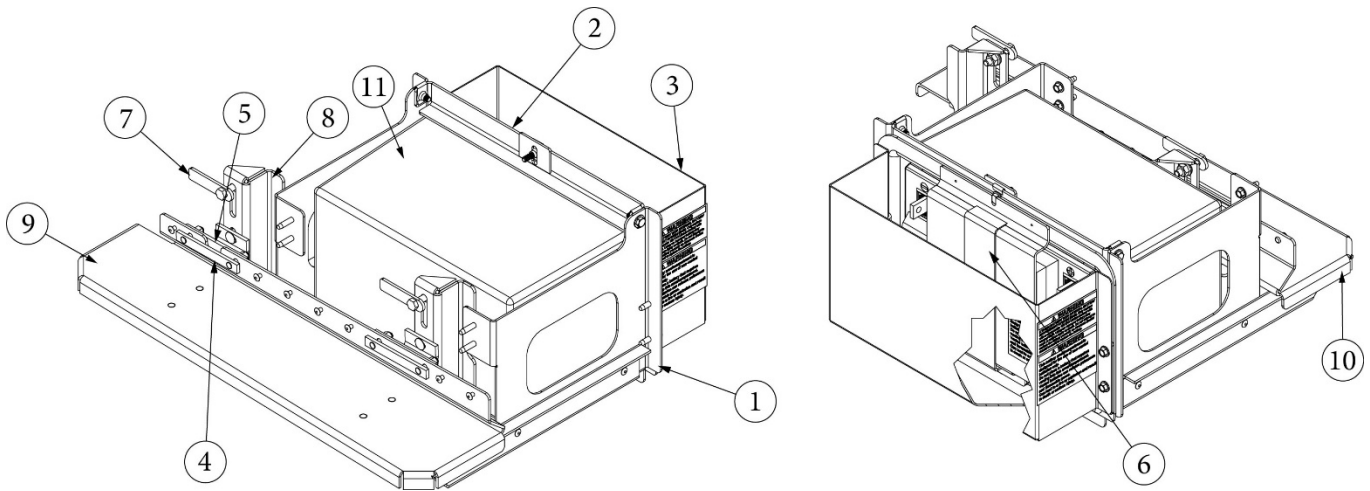

CHASSIS

Battery Install, Step Support Frame

135299 Install, Step And LI Battery

1. 455851	Battery Box
2. 455852	Tie Bar, Battery
3. 455853	Heat Shield, Battery
4. 455854	Saddle Step
5. 455855	Reinforcement Bracket
6. 455857	Battery Hold Down
7. 455858	Flag Bolt, 5/16-18
8. 455912	Bracket, Step
9. 455985-01	Step Pad, RS Front
10. 455985-02	Step Pad, CS Front
11. 204219	Battery Box, Plastic, Lower
204220	Battery Box, Plastic, Upper
386419	Label, Lithium Battery Box
386552	Label, Vented Battery Compartment