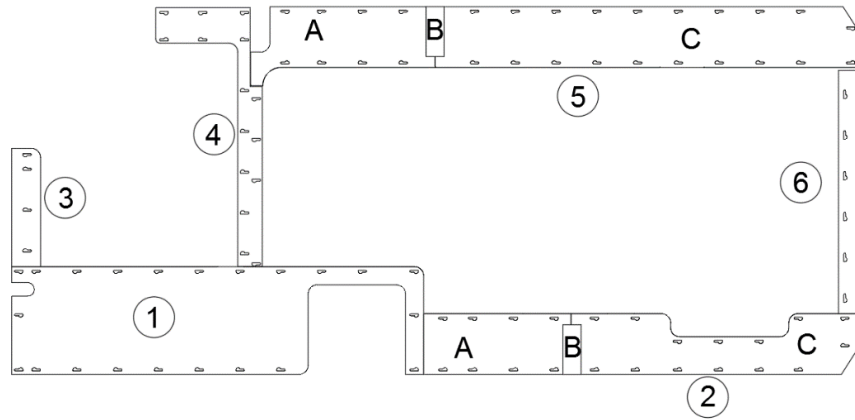

INTERIOR SHELL

Ceiling Panels

923303

Layout, Ceiling Panels

- | | |
|---------------|---|
| 1. 923303-01 | Panel, Ceiling CS Aft Atlas |
| 2. 923303-02A | Panel, Ceiling CS Mid Atlas |
| 923303-02B | Panel, Ceiling CS Mid Atlas |
| 923303-02C | Panel, Ceiling CS Front Atlas |
| 3. 923303-03 | Panel, Ceiling Rear Atlas |
| 4. 923303-08 | Panel, Ceiling Mid Aft Atlas |
| 5. 923303-05A | Panel, Ceiling RS Mid Atlas |
| 923303-05B | Panel, Ceiling RS Mid Atlas |
| 923303-05C | Panel, Ceiling RS Front Atlas |
| 6. 923303-06 | Panel, Ceiling Front Atlas |
| 704235-01 | Fabric w/laminate backer, Carbon |
| 704466-01 | Fabric w/laminate backer, Avalanche Hit |