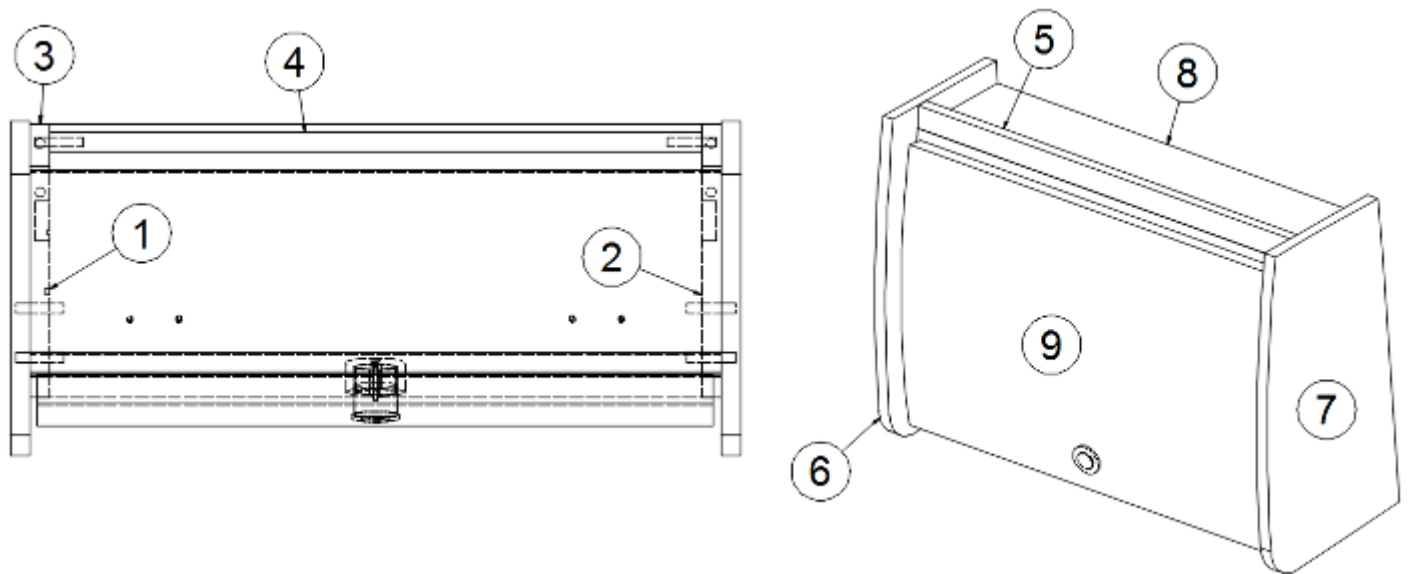

FURNITURE, LAVATORY

Roof Locker, RS Bathroom

969044

RS Bathroom Roof Locker

1. 969044&000112BB	Pre laminate, 7.04 X 11.29
2. 969044&000212BB	Pre laminate, 7.04 X 11.29
3. 969044&000312BB	Pre laminate, 6.50 X 17.76
4. 969044&000412BB	Pre laminate, 2.25 X 16.76
5. 969044&000512BB	Pre laminate, 1.0 X 17.76
6. 969044&000612BB	Pre laminate, 8.61 X 14.50
7. 969044&000712BB	Pre laminate, 8.61 X 14.50
8. 969044&000818BB	Pre laminate, 5.25 X 17.76
9. 802298-121000	Door, 12.38 x 17.38, Grey Cedar
802298-121012	Door, 12.38 x 17.38, Field Elm
382449-01	Knob, Push/pull, Satin Chrome
382227	Hinges, overhead Spring Nickel
381688	Rubber bump-on, Clear
386575-01	Edgebanding, Field Elm, 5/8"
365479-01	Edgebanding - .63" Grey Cedar
386575-02	Edgebanding, Field Elm, 15/16"
365479-02	Edgebanding - .93" Grey Cedar