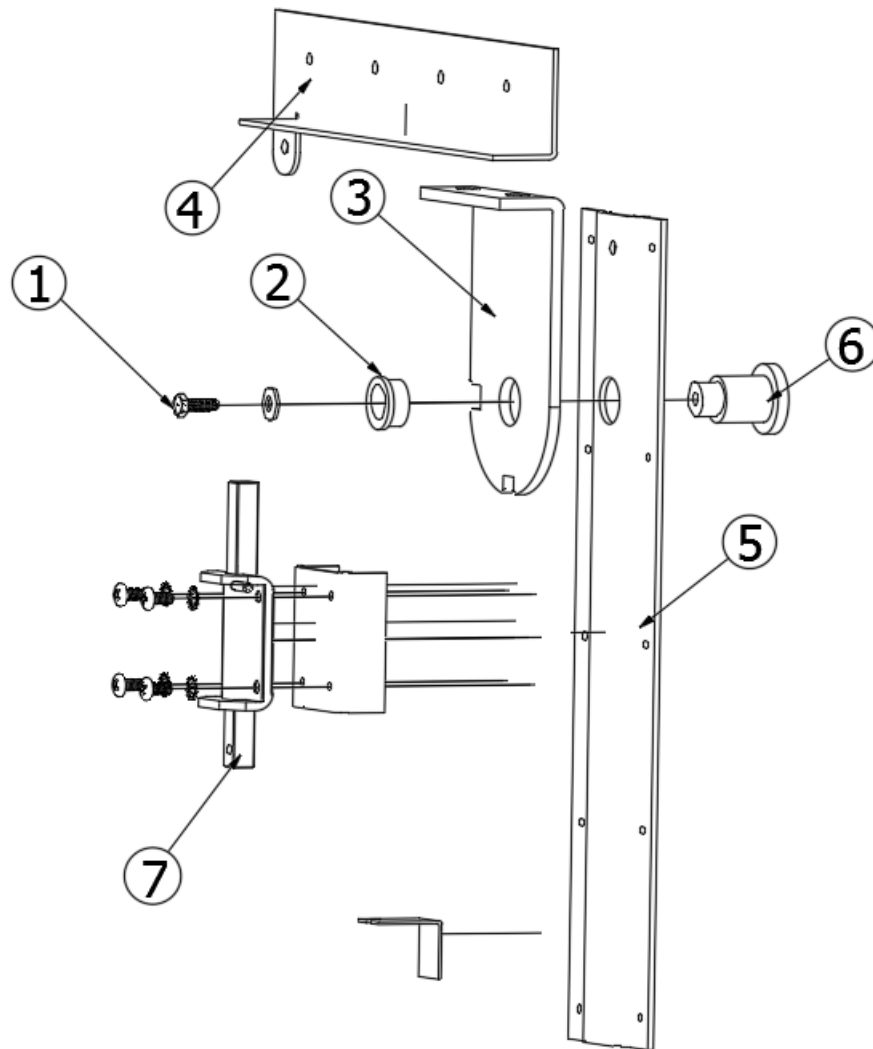

HARDWARE

Murphy Bed Lock Hinge

455442

RH, Murphy Bed Hinge

1. 345276-03
2. 382392
3. 455138
4. 455139-02
5. 455184
6. 455185
7. 455442-012
  455442-5

- Bolt Hex. Hd. 1/4-20 X 3/4in
- Press-Fit Drill Bushing W/Head
- Bracket-Bed Wall Swing Atlas
- Brkt-Bed Base Mtg - Rh
- Brkt-Bed Base Swing
- Pin Bed Swivel Atlas
- Slide Bolt Latch For Bracket
- Slide bolt riser