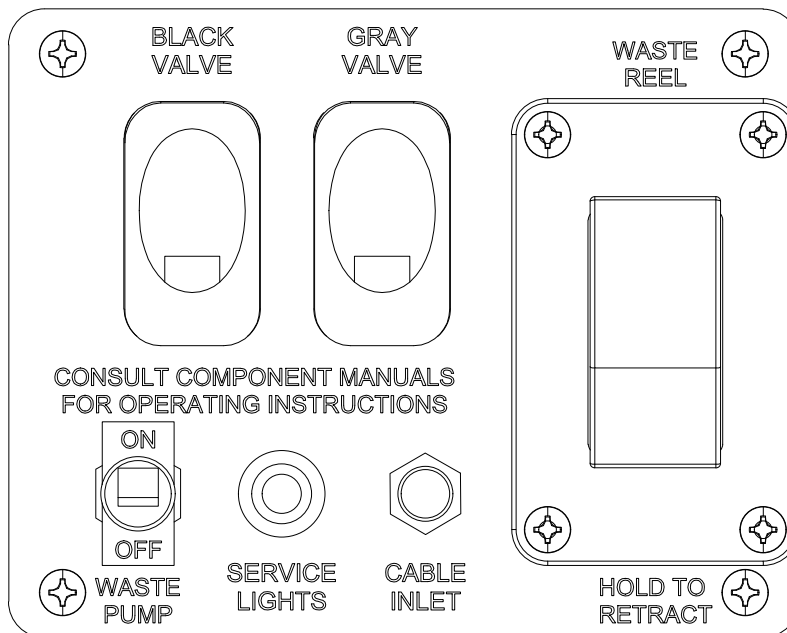

ELECTRICAL, 12 VOLT

Switch Panel, Exterior Utility Compartment

112790	Install, Exterior switch panel (not for order/see parts below)
382083-9775	Hatch, Electrical switches, Iridium Silver
386360	Panel, Labeled
513128	Switch, Dump Valve
602205-01	Switch, Toggle, Macerator, 20A
510658	Switch, w/Weatherproof boot, Service lights, Black
510623	Coax connection
513550	Switch, Water hose reel