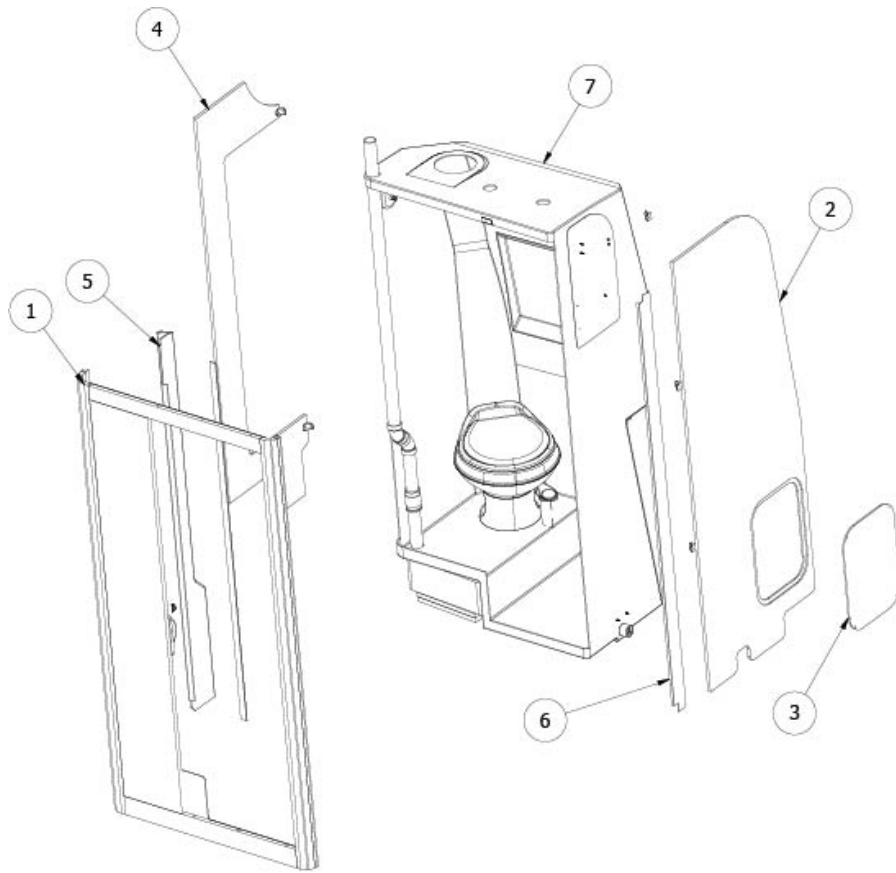

FURNITURE, LAVATORY

Wetbath Module

Parts Listed on Next Page