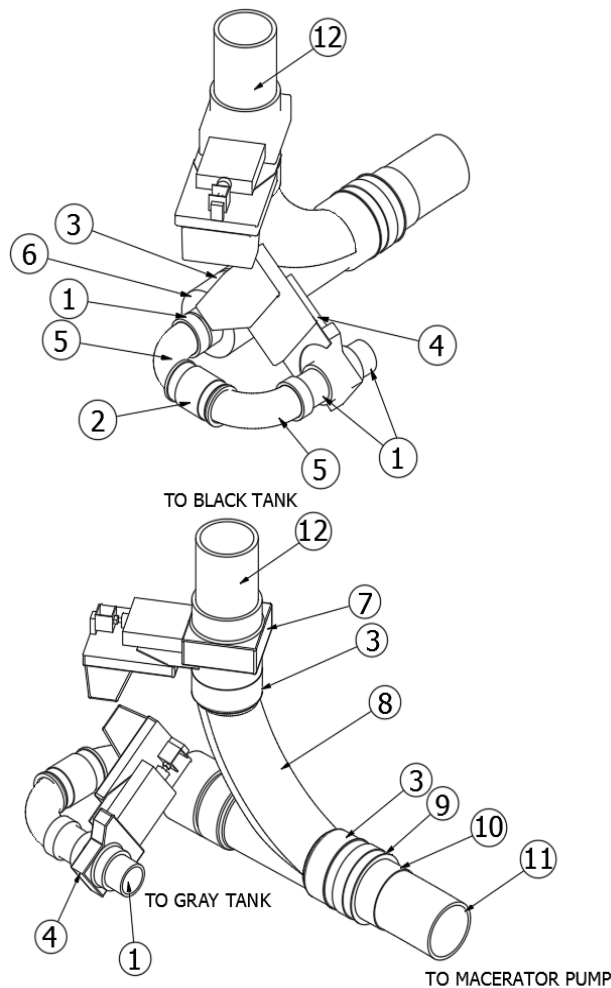

PLUMBING, DRAIN SYSTEM

Drain System, From Tanks to Pump

112636

Grey/Black Tank Drain Assembly

1. 601160-02	Pipe, ABS DVW, 1-1/2"
2. 602201	Coupling-Flexible 1.5"
3. 601160-04	Pipe, ABS DVW, 3"
4. 513374	Dump Valve-1.5" Electric
5. 602419	Elbow, 90, 1-1/2 In
6. 602734	Reducer-3"X1.5"Socket Female
7. 512411	Waste Valve Electric Barker
8. 600187	3"Wye, Comb & 1/8 Bend
9. 600289	Calder Coupling 3 in
10. 602205-04	Adapter-3" Connector Hose Macerator
11. 602205-05	Hose-3"X3' W/Clamps Macerator
12. 601267-04	Nipple 3" Diameter Threaded One End
602205-10	Valve, drip proof, w/2 Adaptor for Reel Hose