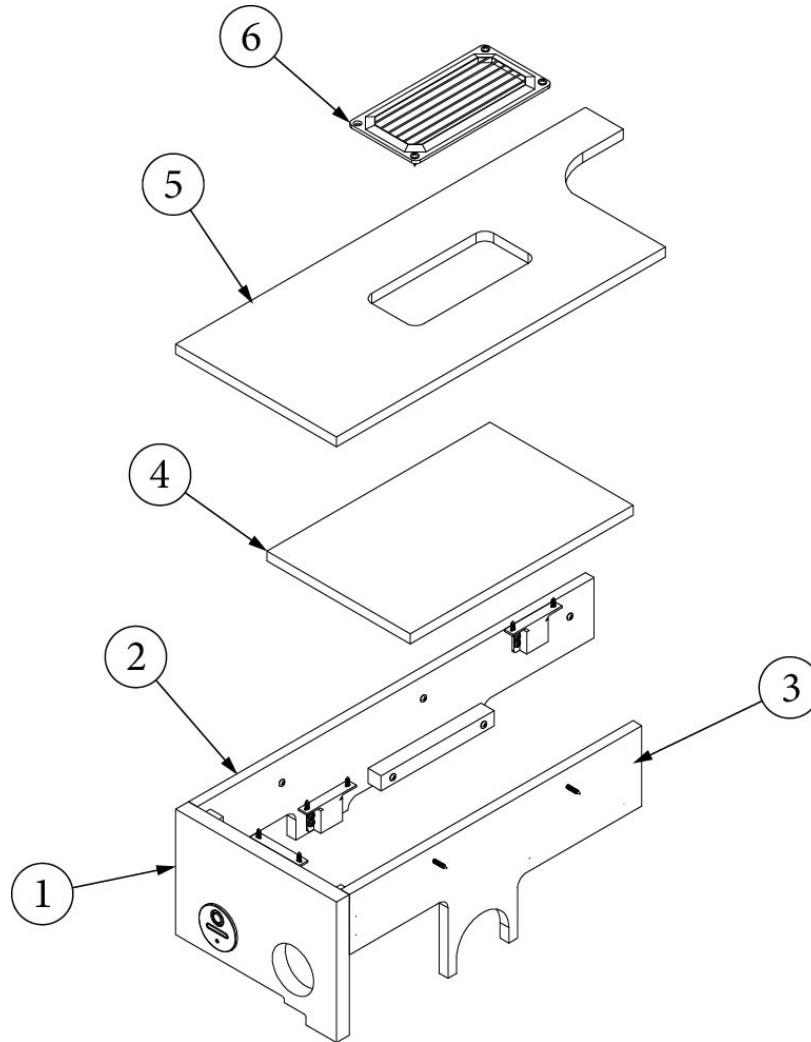

FURNITURE, LAVATORY

Roadside Vent/Fuse Closeout

112916-02
970358

Install, Closeout (not for order/see parts below)
Assembly, Vent/Fuse Closeout

1. 970358&000118FF
2. 970358&000212FF
3. 970358&000312FF
4. 970358&000412FF
5. 970358&000512FF
6. 382297
  365411-01
  365411-02
  381228-02

Pre laminate, 9.25 X 7"
Pre laminate, 22.81 X 4.5"
Pre laminate, 16.81 X 7"
Pre laminate, 8.25 X 12.81"
Pre laminate, 23.56 X 9.25"
Vent, Black ABS Plastic, 4 x 8"
Edgebanding, Steel mesh, 5/8"
Edgebanding, Steel mesh, 15/16"
Catch Grabber, Door, C3-805, 5LB