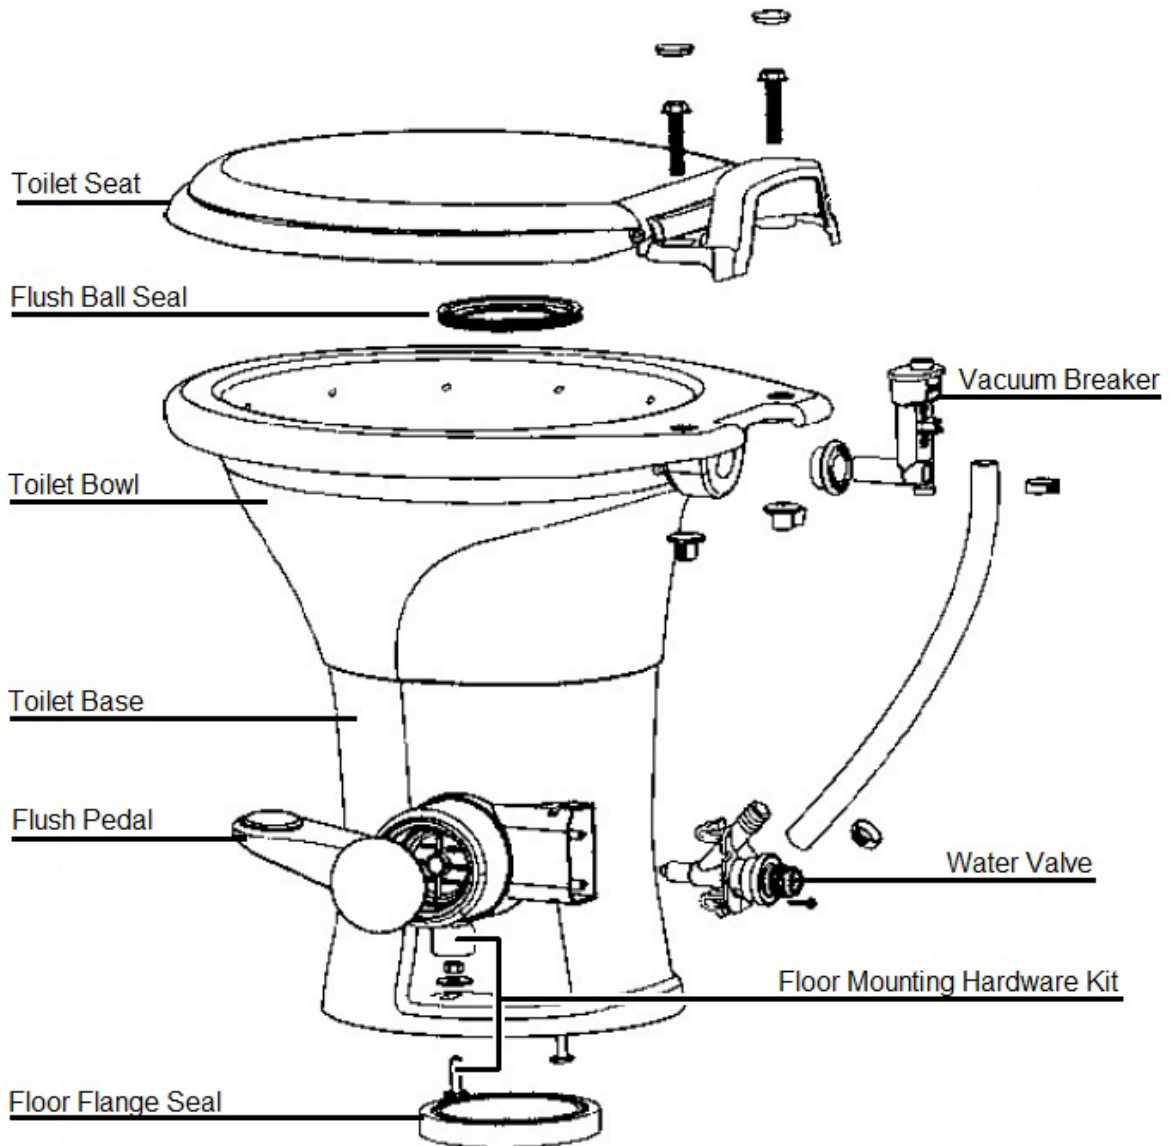

PLUMBING, DRAIN SYSTEM

Toilet

690707
690707-100
690707-101

Toilet, Dometic 301, Short height, White
Seat Cover Kit, White
Kit, Flange & Mounting Hardware, White 300