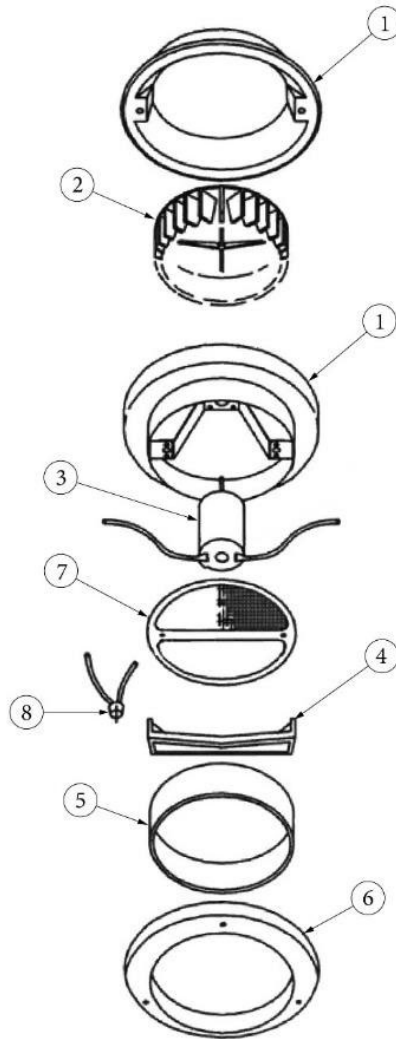

VENTS AND FANS

Exhaust Fan, Bath

690266-04

Power ventilator, 12V, white

1. 682182-01	Dome assembly, Roof, Clear
2. 682181-01	Blade, Fan
3. 682179	Motor, Fan
4. 682180	Handle
5. 690754-01	Shower vent ring, 4.25"
6. 690266-05	Garnish, Ceiling vent, 4"
7. 682183-03	Screen for ventilator
8. 682185	Switch, w/nut, ventilator fan, Red
690266-07	Trim ring, Bath exhaust, White
690266-08	Trim ring, Bath exhaust, Silver
203639	Ceiling spacer, Bath vent
690754	Shower Vent Ring Extension