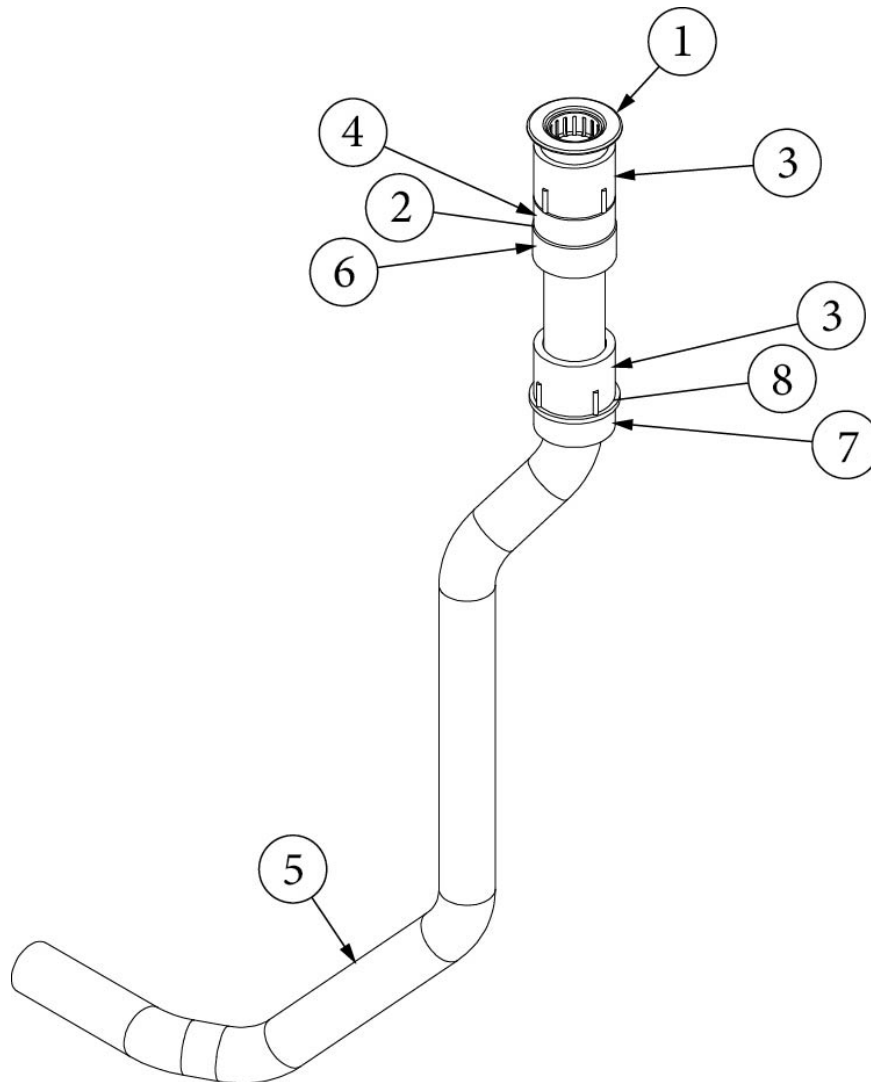

PLUMBING, DRAIN SYSTEM

Drain System, Galley

944071

Galley Drain System

1. 600594-02	Shower drain w/black stop
2. 601160-02	Pipe, ABS DVW, 1-1/2"
3. 602212	Adapter, 1.5" FPT X 1.5" SLIP PVC
4. 602214	Adapter, 1.5" MPT X 1.5" SLIP PVC
5. 602798-01	Flexible DVW Assembly, 31"
6. 690753-02	Elbow, Utopia Uniguard
7. 602287-01	Adapter, Swivel 1.5"X1.5" FPT
8. 602287-02	Rubber Washer, Black 1/2"