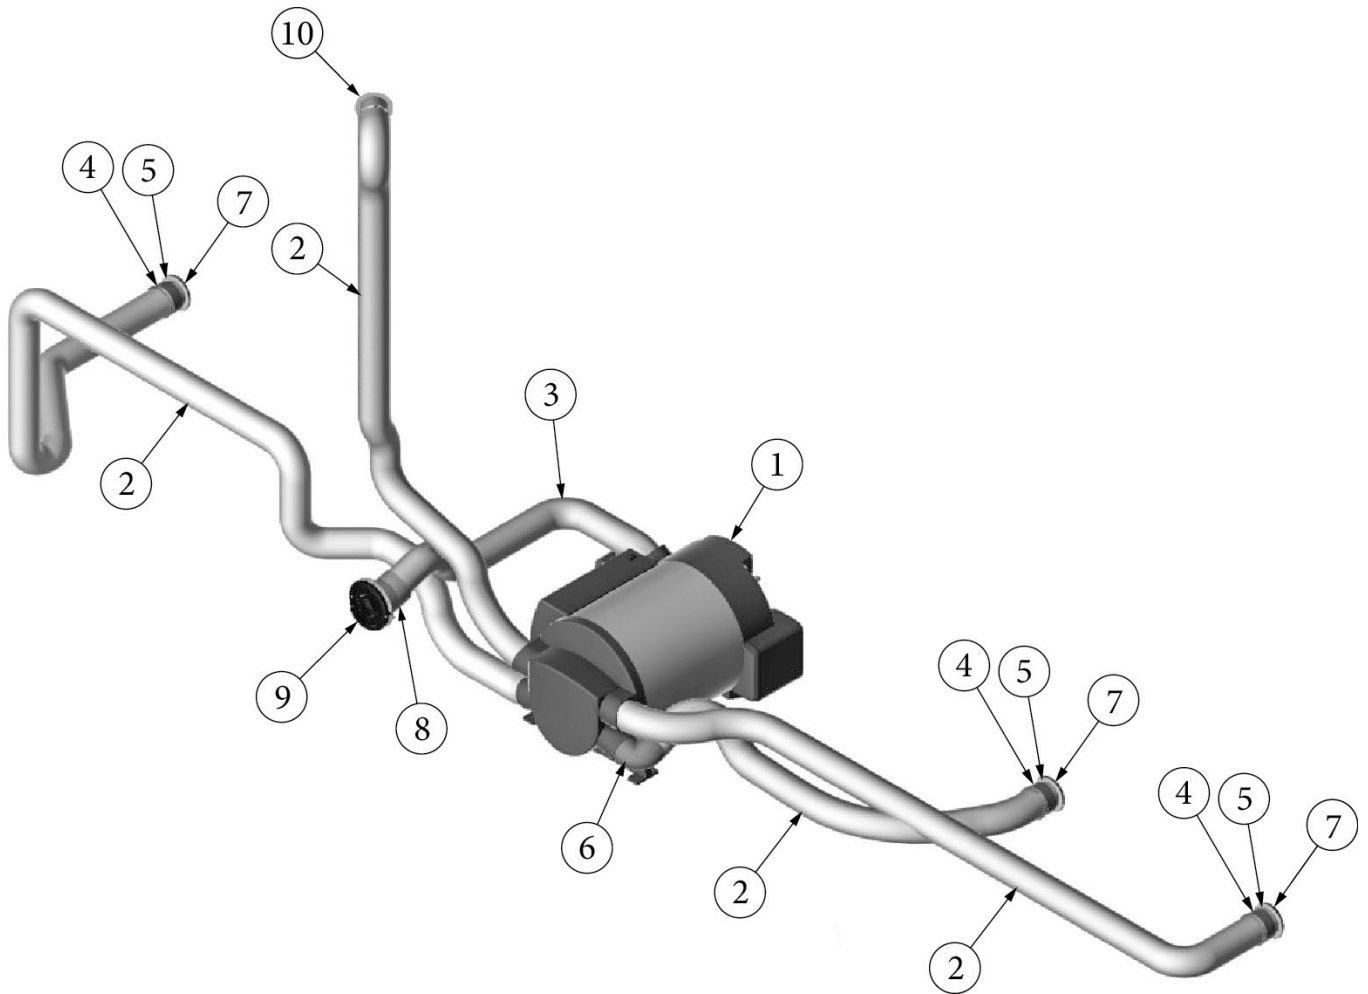

APPLIANCES

Furnace/Water Heater, LP

Parts Listed on Next Page