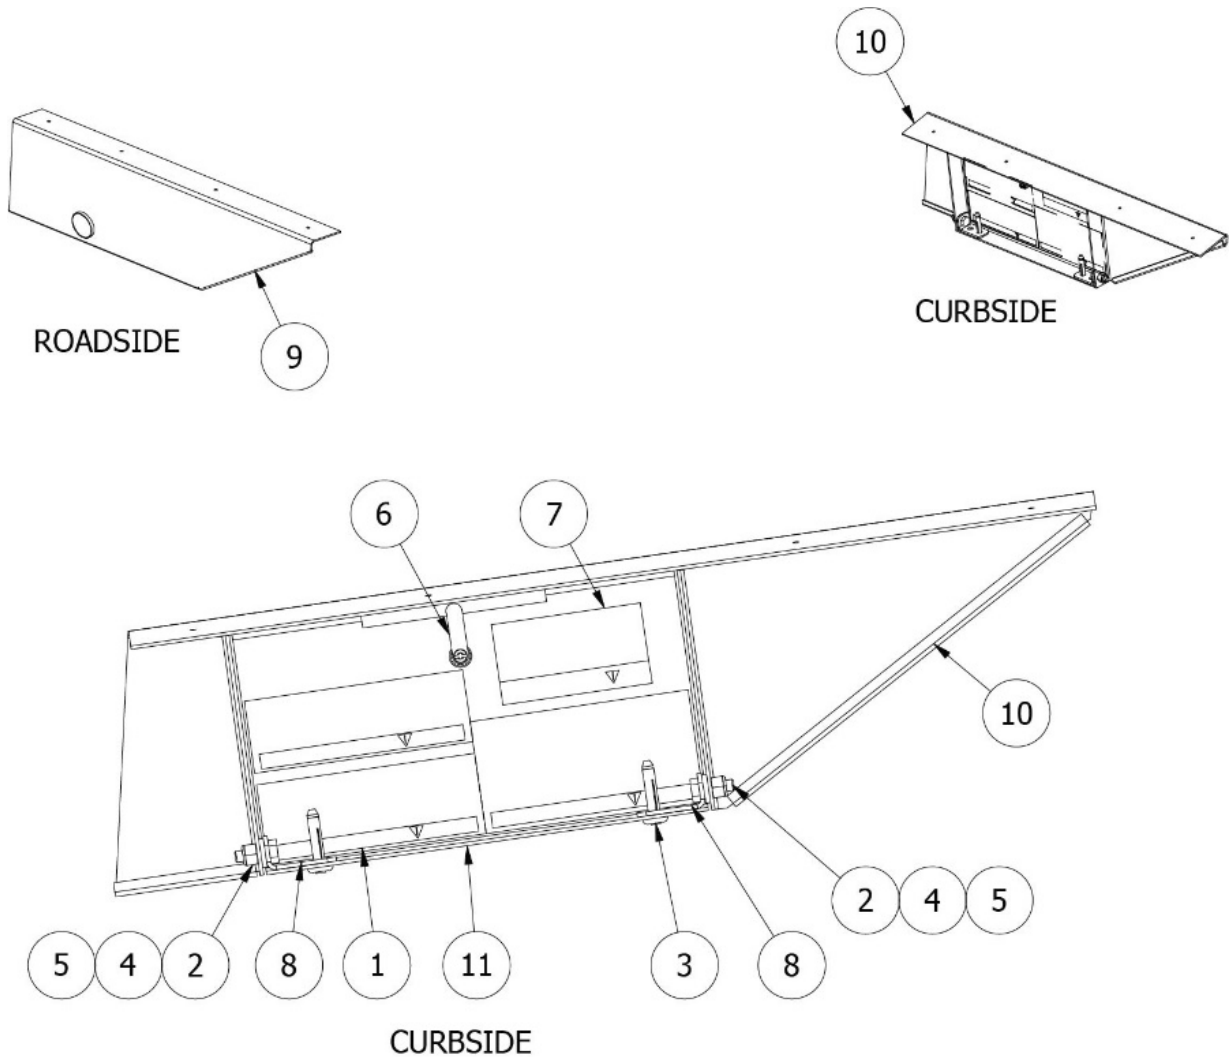

EXTERIOR SHELL

Valance Panels, RS/CS, and LP Access Door

135417

Install, Valances (not for order/see parts below)

1. 113012	Sticker, Propane Pipe, Instruction
2. 300185	Washer, Nylon, White .375"
3. 325132	Rivet, Bulb Tite, .25", Steel
4. 345576	Screw, 1/4-20 X .75, Hex Head
5. 350147-25	Nut, Nylon Lock, 1/4-20
6. 382663-01	Wing, Handle Cam Latch, Black
7. 386335	Label, LPG Service Port
8. 455563	Bracket, LP Fill Cover
9. 456029-MB	Valance, Quarter Panel, Rs, Raptor Black
10. 456030-MB	Valance, Quarter Panel, Cs, Raptor Black
11. 456031-MB	LP Door, Raptor Black