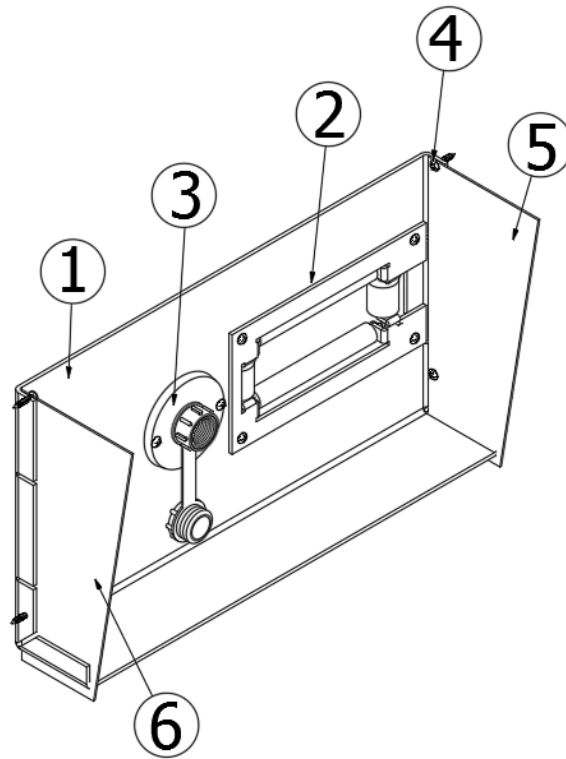

PLUMBING, DRAIN SYSTEM

Macerator Pump System

112707

Macerator Pump Closeout (not for order/see parts below)

1. 204036	Closeout, Macerator compartment
2. 512934-02	Roller guide
3. 602940	Blank Tank Flush, No Fuss Flush System
4. 320029	Screw, #8 x 3/4" SS
5. 454724-01	Side closeout, Macerator compartment
6. 454724-02	Side closeout, Macerator compartment
512909-01	Light, Pen LED
512909-02	Bezel for 512909-01
602176	Macerator pump
455378-2	Macerator pump bracket
455378-3	Macerator pump bracket
602205-10	Valve, Drip proof w/2 Adaptor for Hose Reel
513314	Black/Gray Tank Wastewater Hose Reel
455463	Hose Reel Bracket
204055	Closeout, Macerator Reel Cover
204056	Closeout, Macerator Reel Modified W/Hole
204057	Macerator Reel Cover, Cap
455480	Bracket, Macerator Reel, Floor