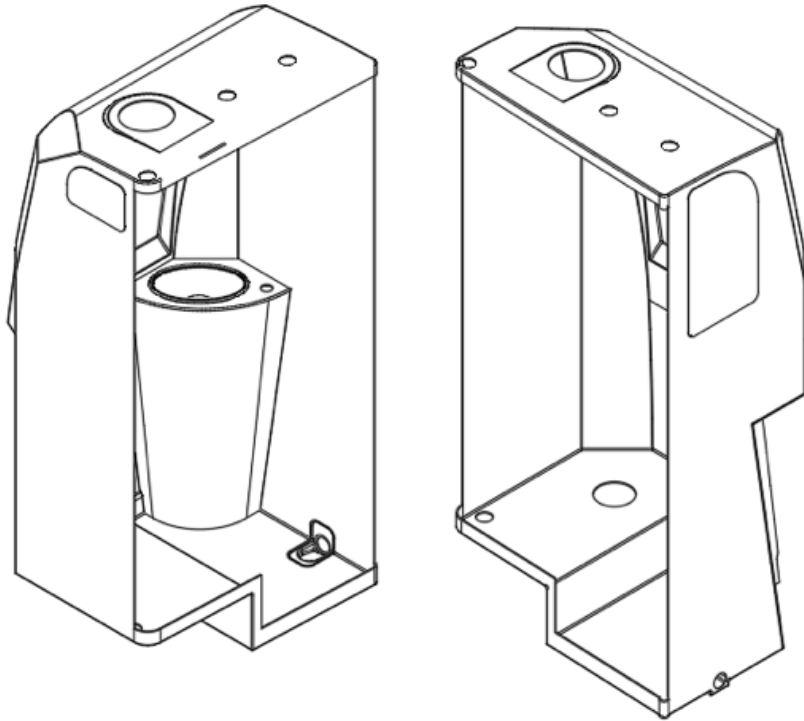

FURNITURE, LAVATORY

Shower Module

204127	Shower Module-Fiberglass Side Drain I19NG
513724	Light Ring LED Overhead Shower
513737	Sensor - PID LED Light Ring
602251	Faucet, Pull-out
600594-02	Shower drain w/black stop
602480	Shower Head Mount, Adjustable, Chrome
382063	Retractable Clothesline
371423-02	Mirror, Wall Mount
382686	Soap Dispenser-Chrome 500ml X 3 Chambers
998202	Shower Curtain