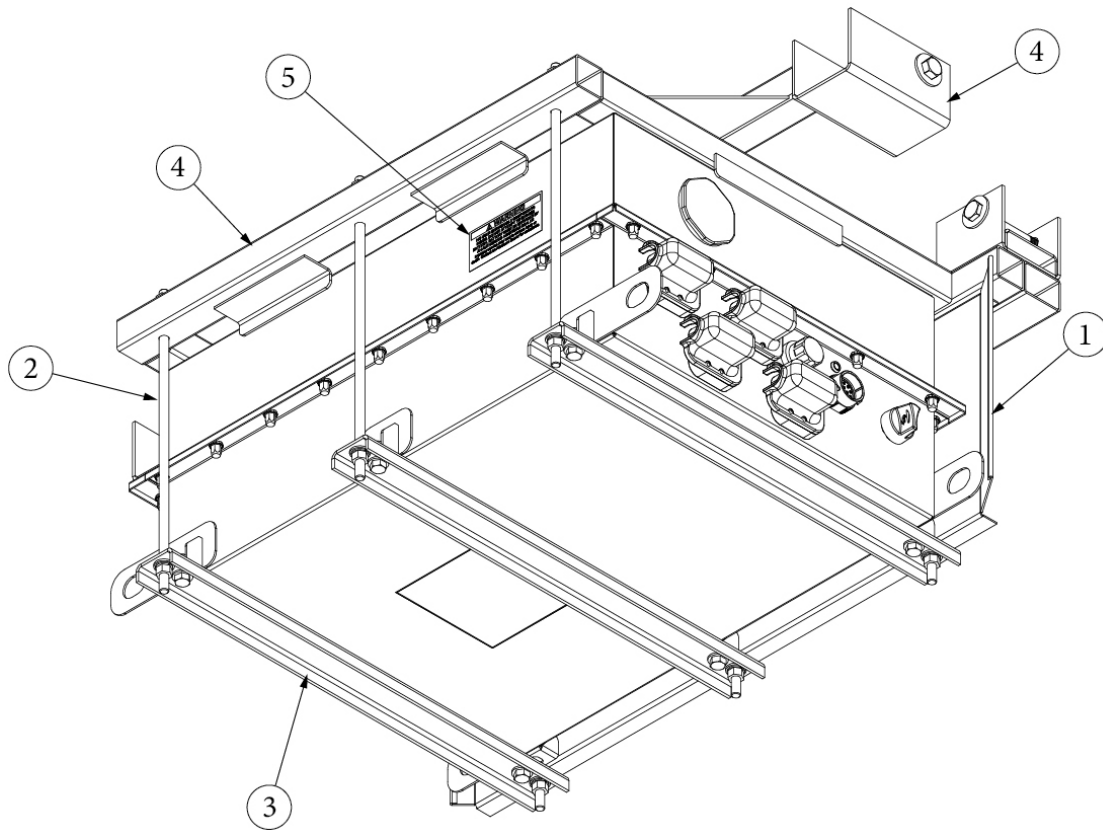

CHASSIS

Battery Cradle, E1 Package Option

135081

Cradle Assembly, E1 (not for order/see parts below)

1. 116471	Shield, Battery, Volta
2. 345810	Screw, 3/8"-16 x 14" Hex Cap Grade 8
3. 455896	Channel, Volta Cradle Assembly
4. 455944	Weldment, Volta Battery Cradle
5. 386581	Label, Volta Battery - No User
300112-50	Washer, Flat.5" Type B
300186	Washer, .375" Screw Drive Steel
345369-04	Bolt, 1/2-13 x 4 Hex Gr.5
345272-05	Hex Bolt, Grade 5, 3/8-16 UNC, 1.25"
300072-06	Washer, Lock
350228	Hex Nut, 3/8-16
382426	Screw, 1/4"-20 Pan Hd Phil 3/4"
360389	Undercoating, 3M, 16 Oz, #03584