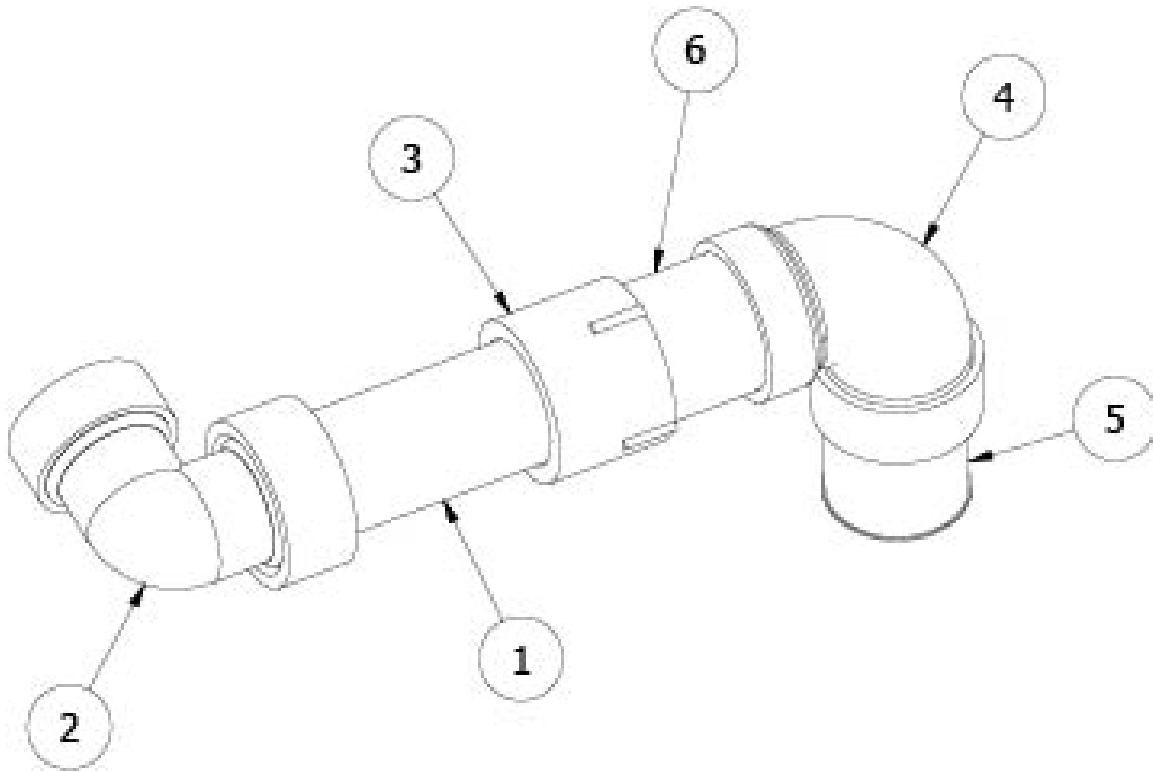

PLUMBING, DRAIN SYSTEM

Drain System, Shower Side Drain

112921

Shower Side Drain Install

1. 690753-01	Trap-Utopia Uniguard Low Profile
2. 690753-02	Elbow-Utopia Uniguard
3. 602212	Adapter-1.5"FPT X 1.5"SLIP PVC
4. 602419	Elbow-90deg Short 1-1/2 Socket Female X Male
5. 602430	Coupler-1.5" Barbed
6. 601160-02	ABS Pipe, 1.5IN.