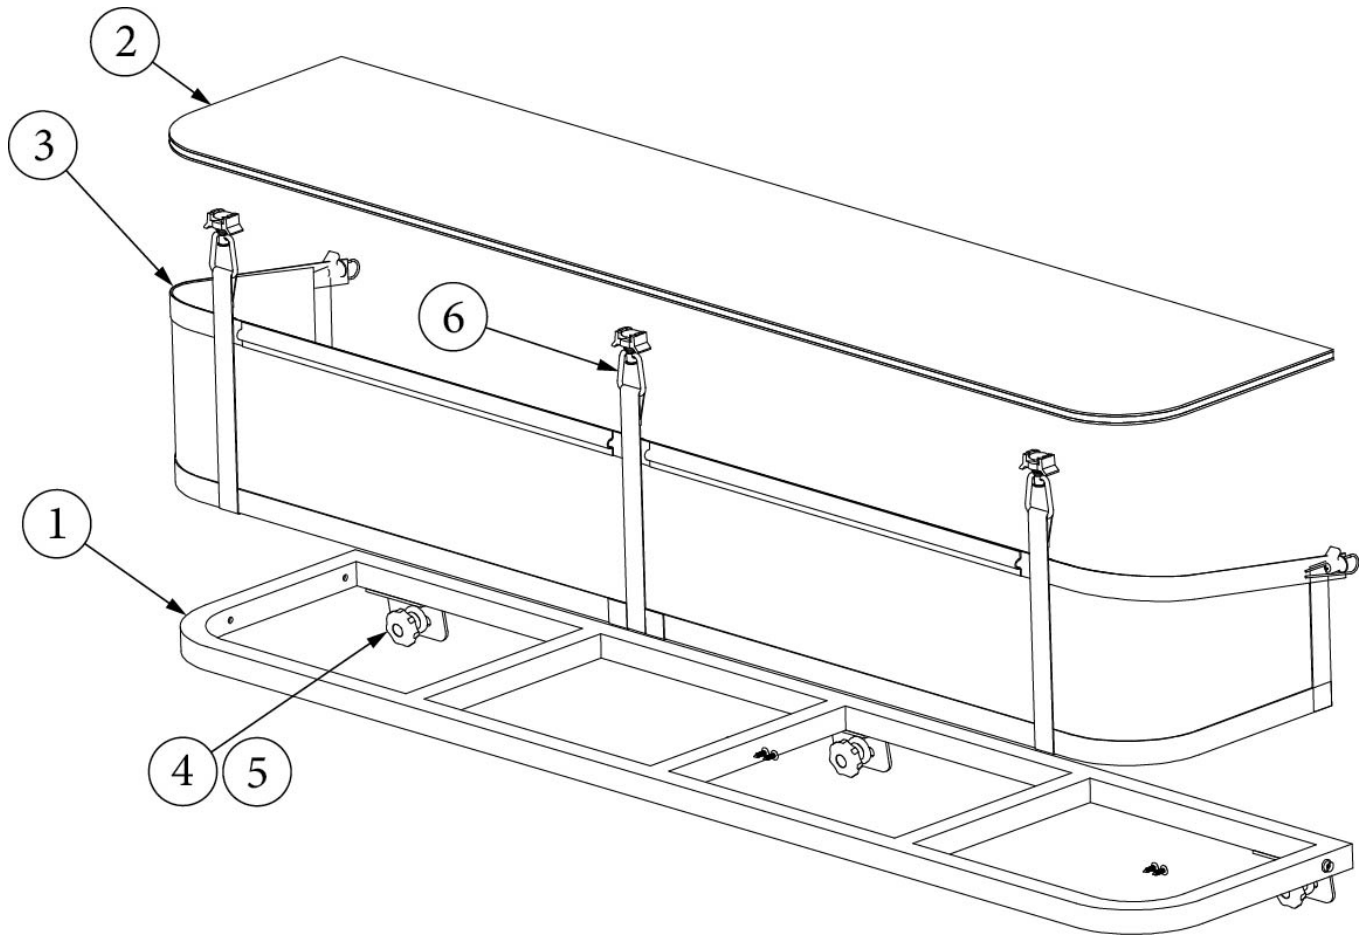

FURNITURE, LOUNGE

Removable Cargo Shelves, w/Storage Nets

970361

Rear Roof Locker Assembly

1. 456016	Assembly, Rear Removable Locker Frame
2. 970324	Panel assembly, Rear Removeable Shelf
3. 705086	Netting, Rear Storage Shelf
4. 386438	Stud, Threaded
5. 386445	Knob, Threaded
6. 386478	Tie-Down, D-Ring, Quick Adjust, Black
320211	Screw, #8 x .75, SS, Black Oxide
320236	Screw, #8 x .5, SS, Truss head
381519	Fasnep stud, SS, Self-tapping
704841	Hook, Cargo net
704854	Carpet, w/liner, PSA Backed, Black