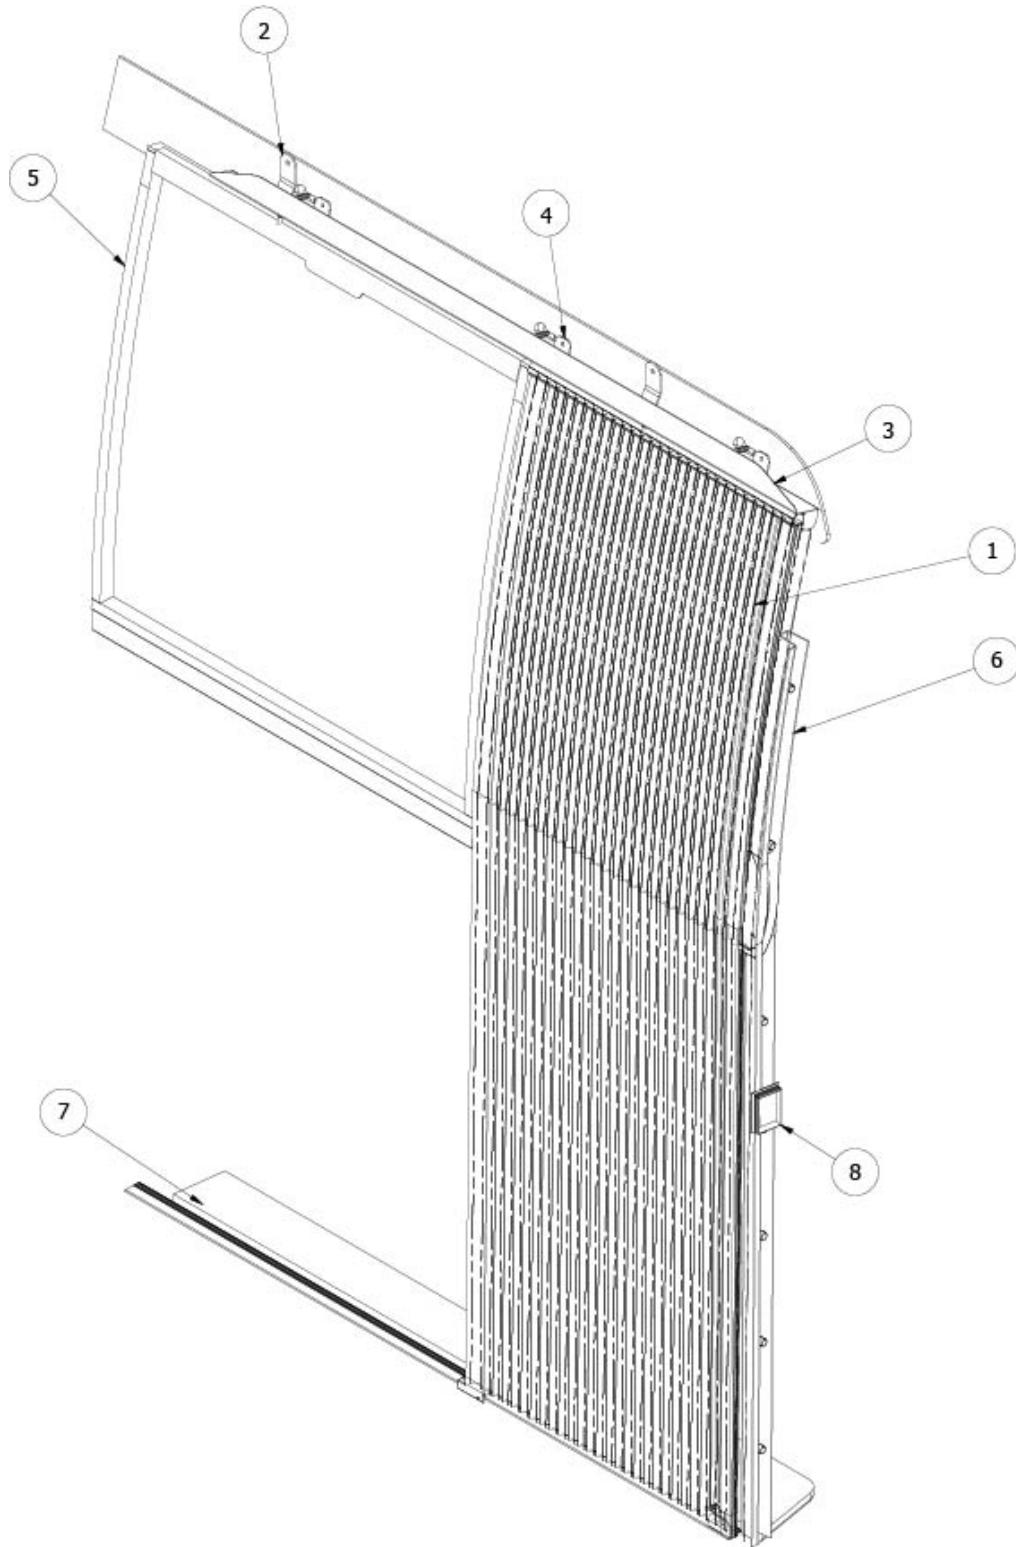

EXTERIOR DOORS

Screen Door, Sliding Door

Parts Listed on Next Page