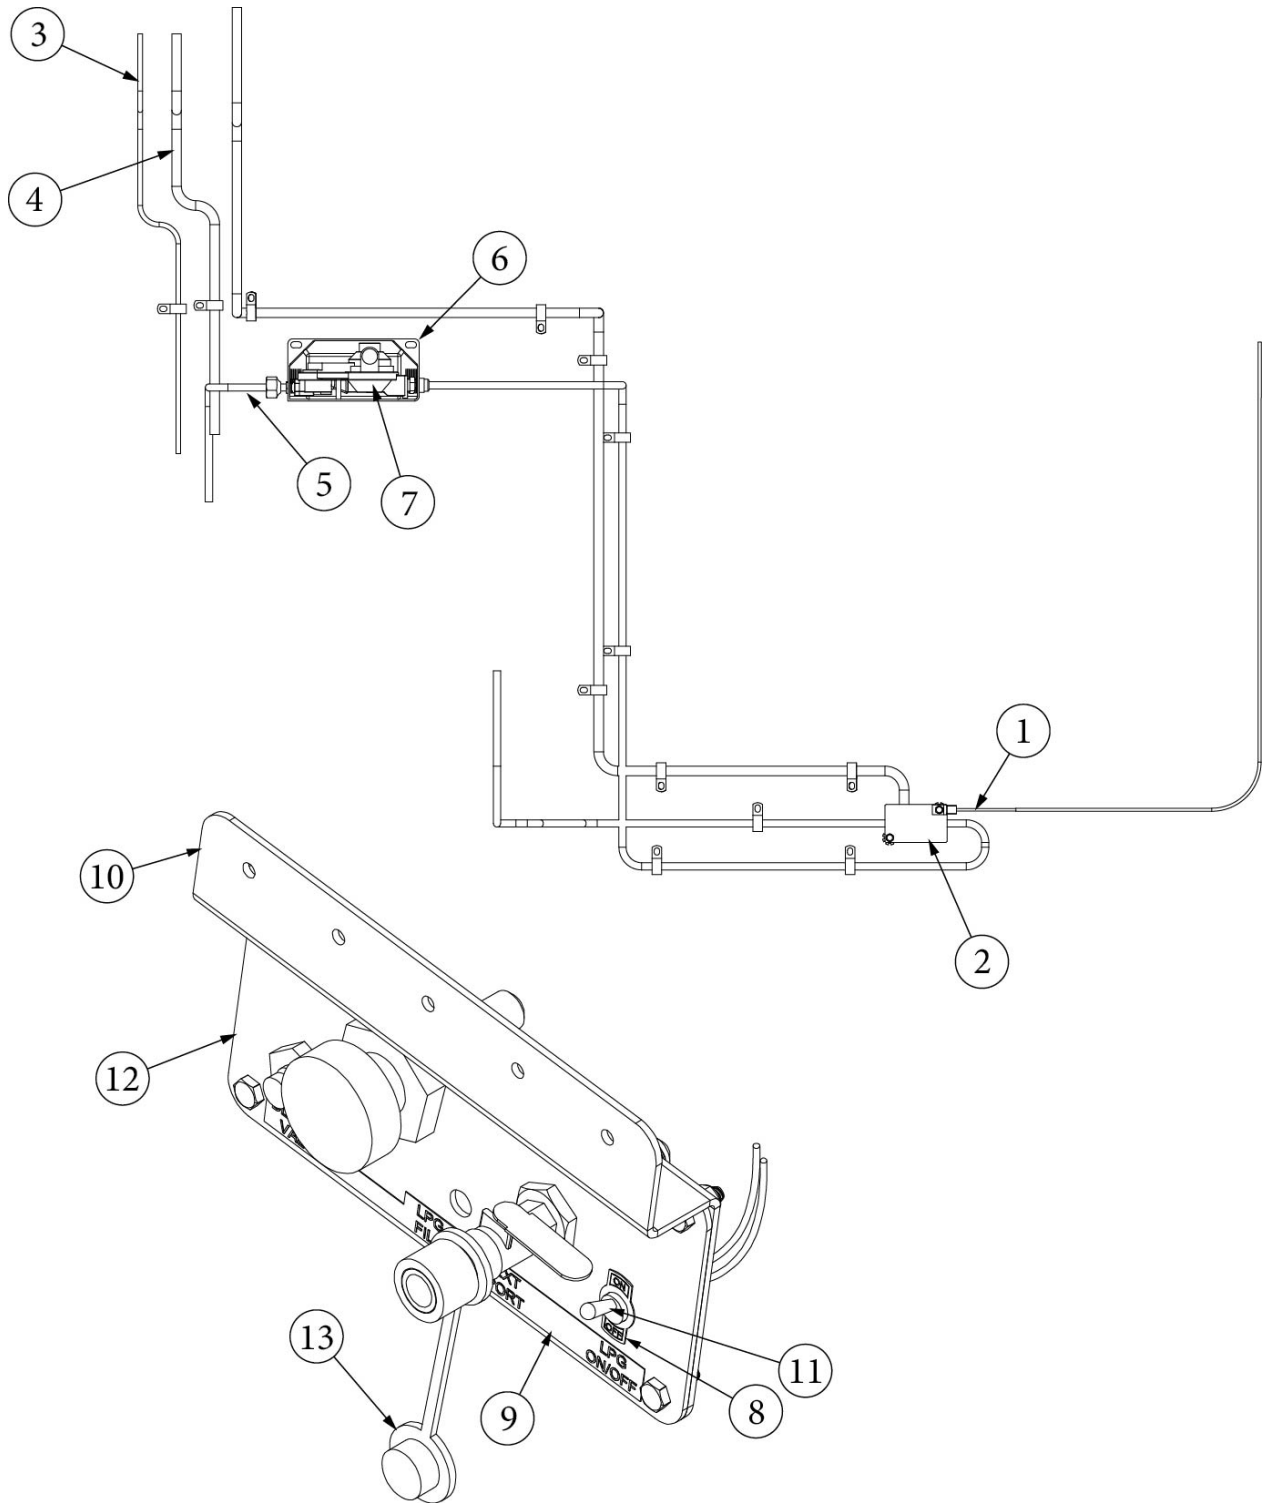

PLUMBING, LPG SYSTEM

LPG System

Parts Listed on Next Page