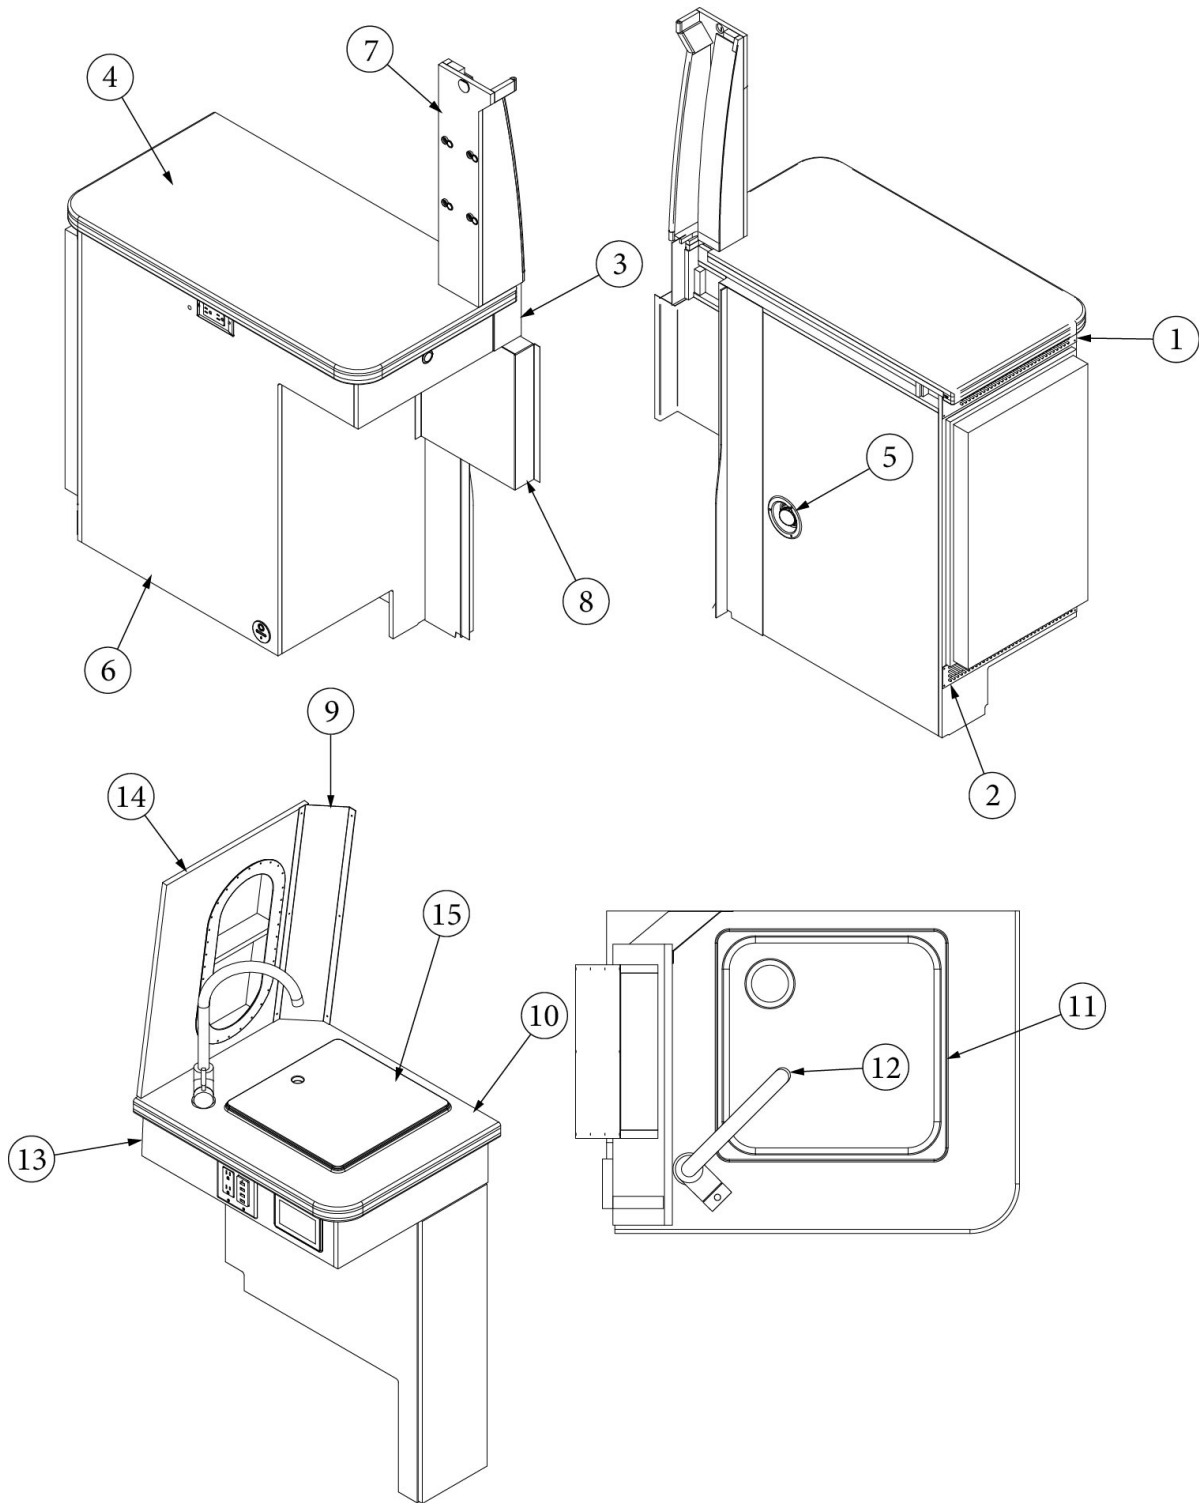

FURNITURE, GALLEY

Galley, Install

Parts Listed on Next Page