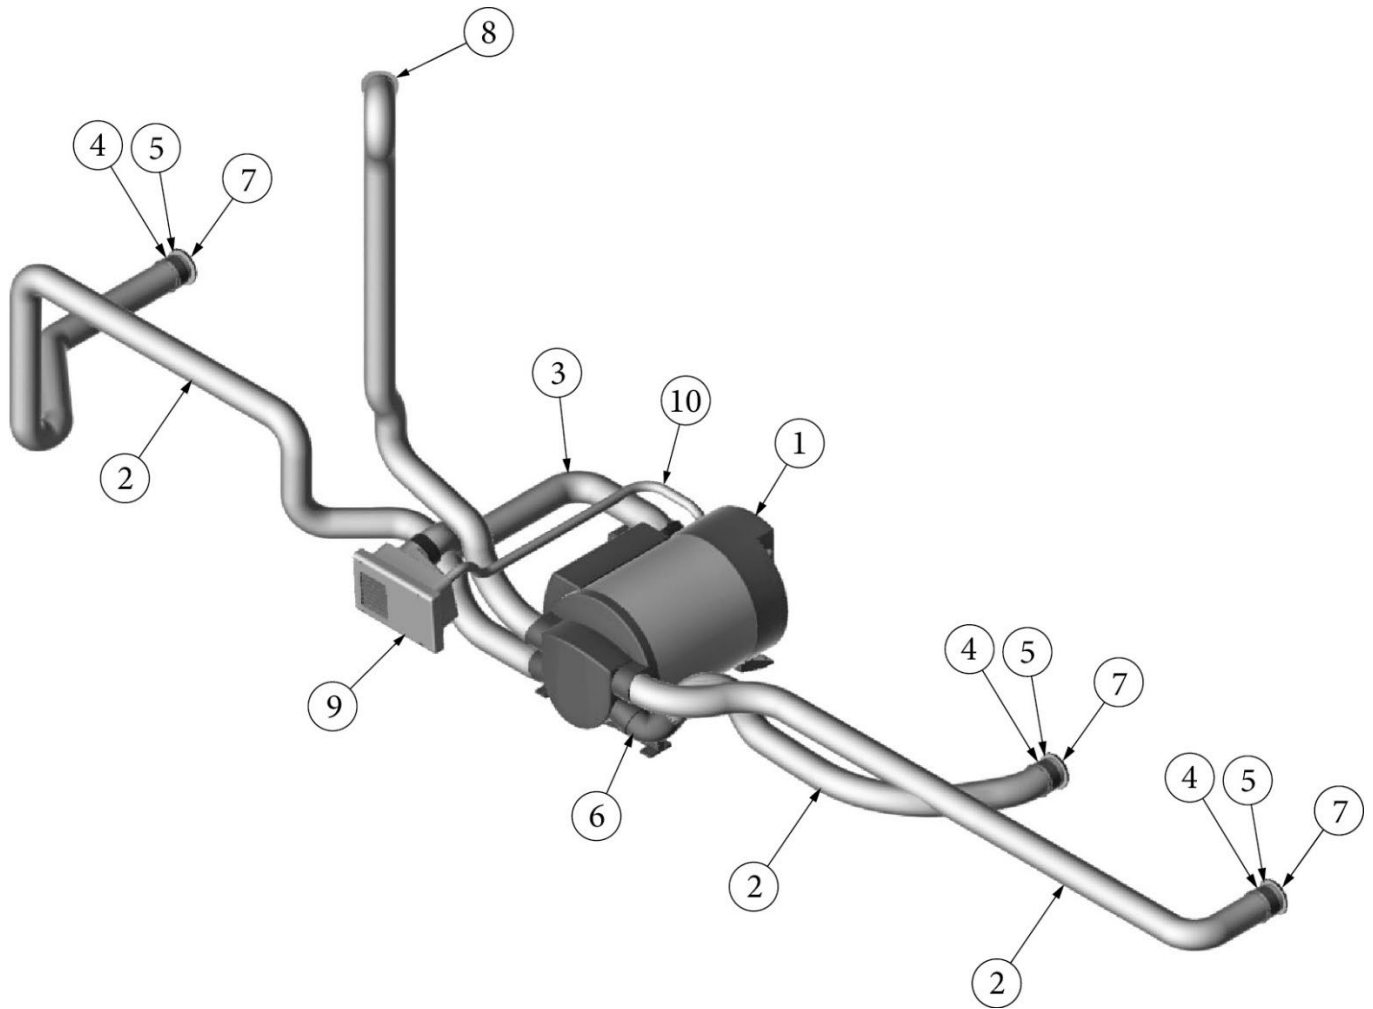

APPLIANCES

Furnace/Water Heater, E1 Package Option

Parts Listed on Next Page