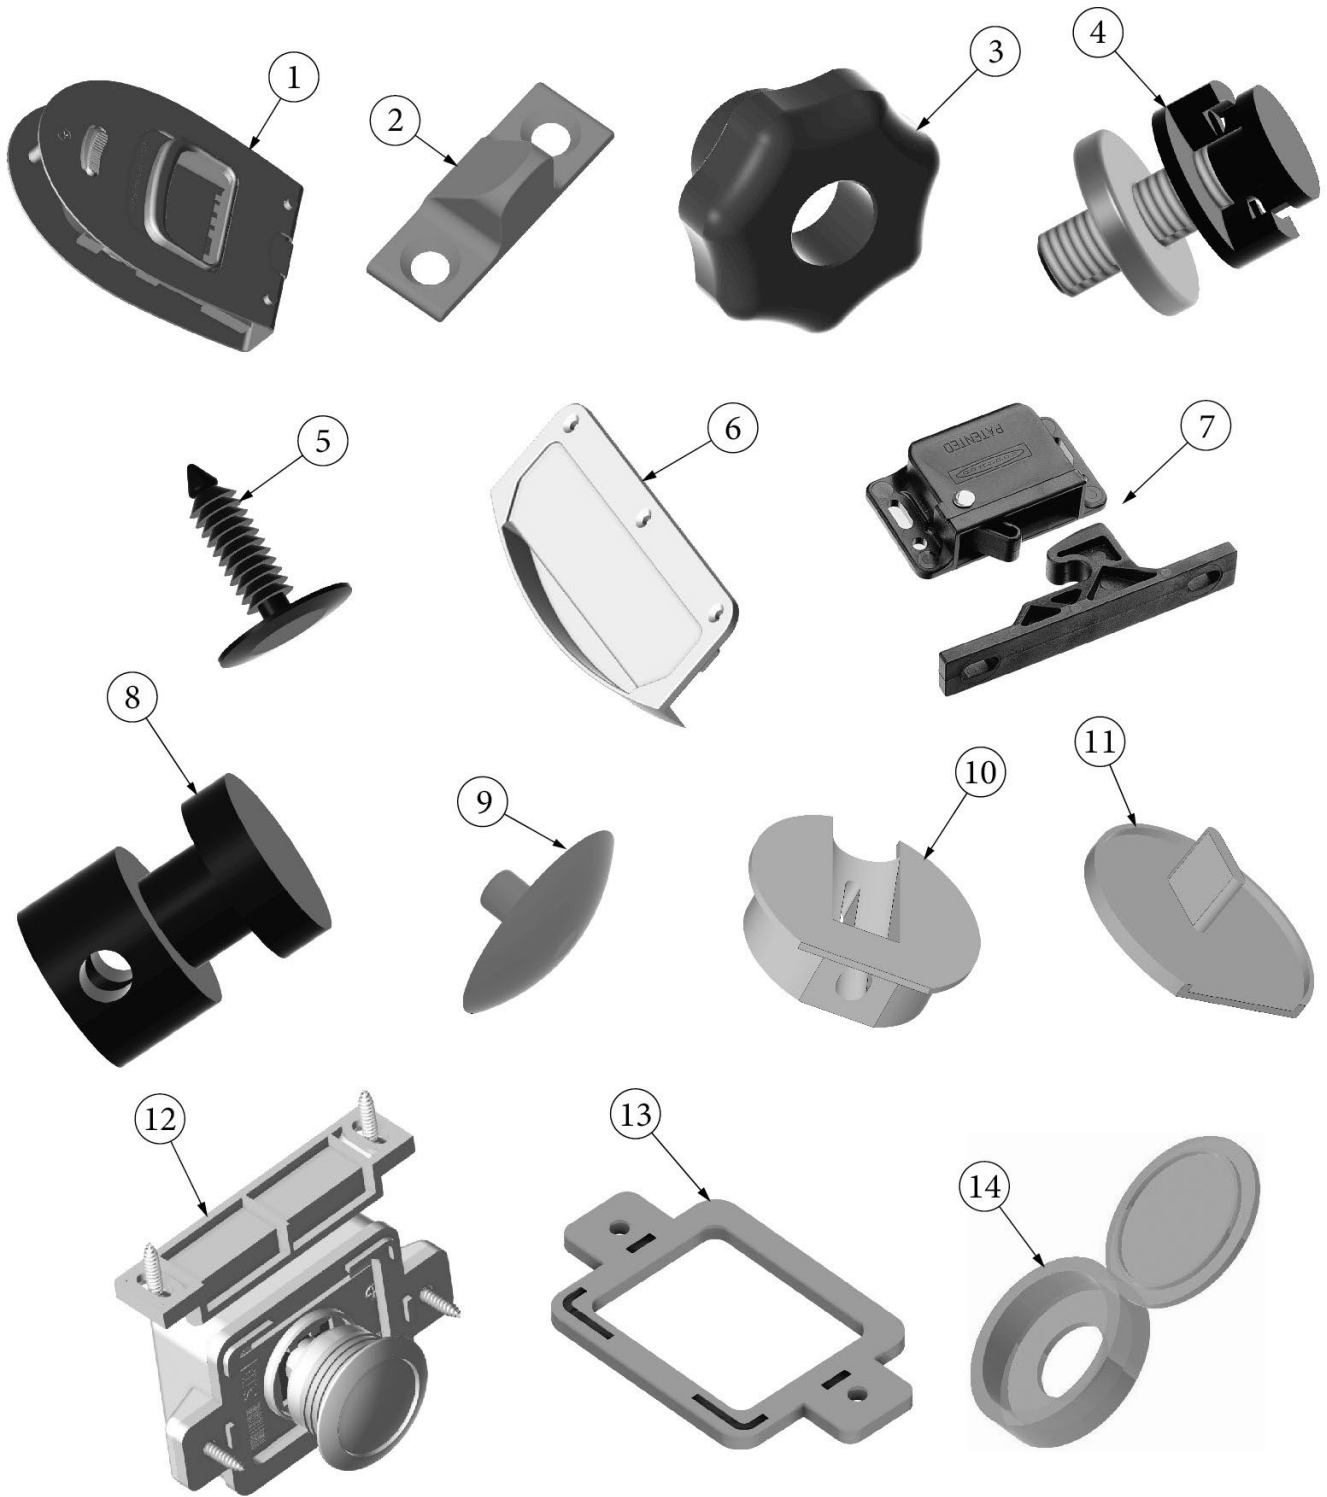

HARDWARE

Interior Handles, Latches, and Fasteners

Parts Listed on Next Page