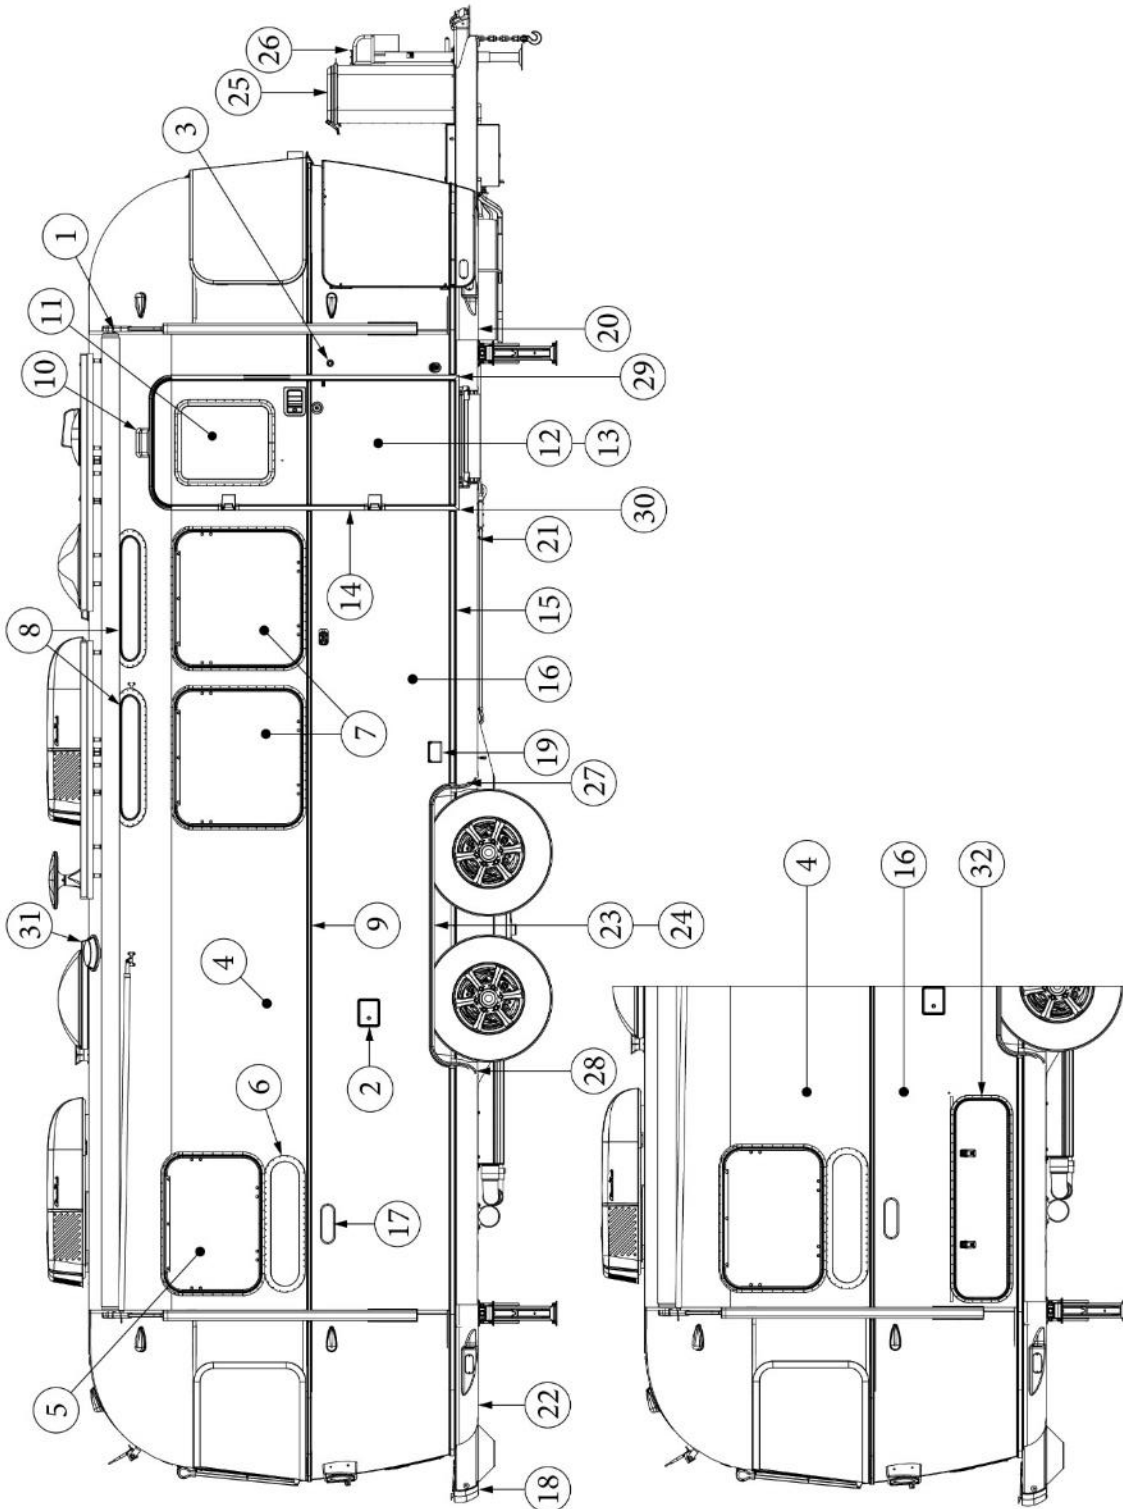

EXTERIOR SHELL

Exterior Components, Curbside

Parts Listed on Next Page