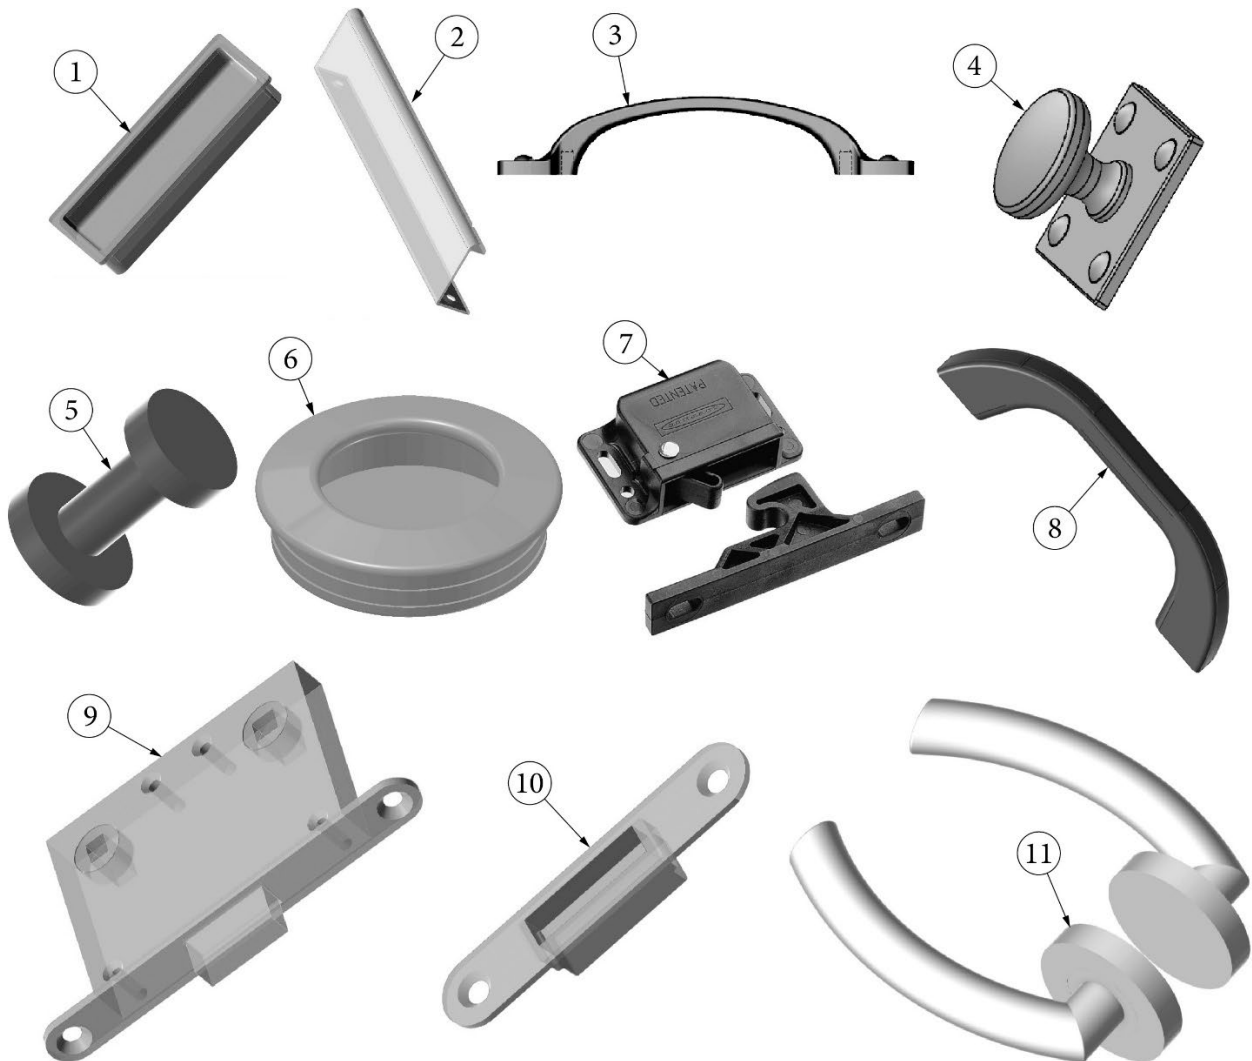

HARDWARE

Interior Latches, Handles, Hooks

1. 382437	Pull, Recessed finger, Black
2. 382785	Pull, Handle, Waterfall, Matte Black
3. 382786	Pull, Matte black
4. 382787	Knob, w/Baseplate, Matte black
5. 382788	Coat hook, Dark bronze
6. 382797	Pull, Finger, Matte black
7. 381228	Catch, grabber door, 10lb
381228-02	Catch, grabber door, 5lb
8. 381737-02	Grab bar, Interior, Black
9. 383008	M-Lock Mechanism
10. 383008-01	M-Lock Striker Plate
11. 383010	Handle, Matte Black, Low Profile