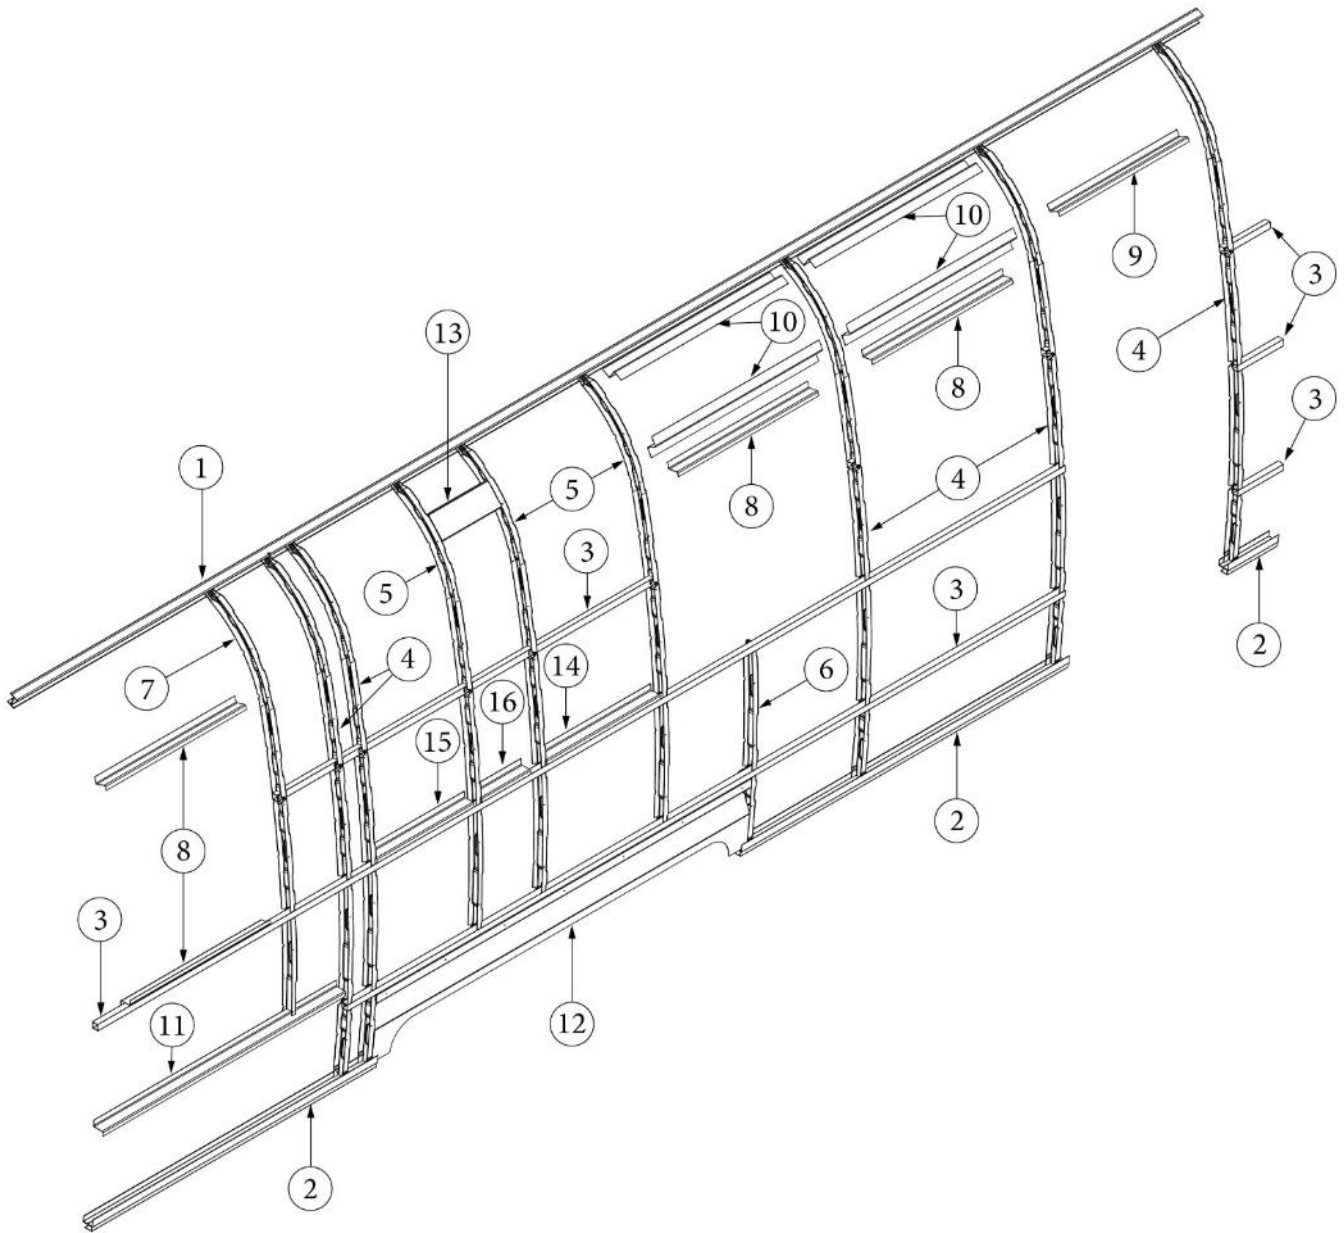

EXTERIOR SHELL

Wall Framing, Curbside, Twin

Parts Listed on Next Page