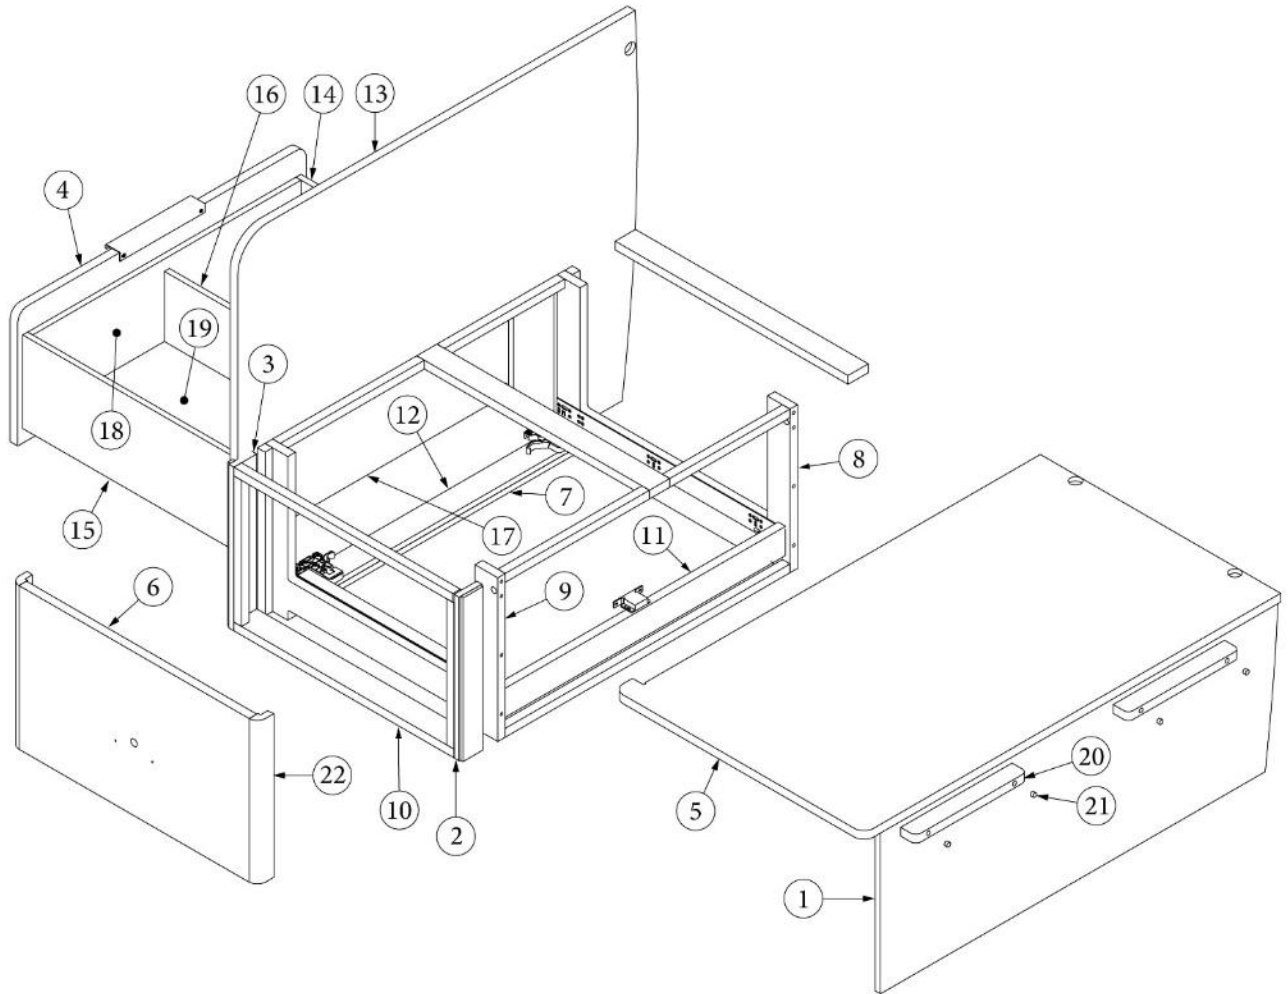

FURNITURE, GALLEY

Dinette Seat, Forward

Parts Listed on Next Page