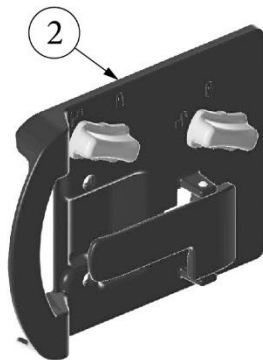

HARDWARE

Main Door Lock, New Style

1. 383017-01
2. 383017-02
  383017-03
3. 116274
4. 116509
  382122

1. Outer Latch Assembly, W/Deadbolt
2. Inner Latch Assembly, W/Deadbolt
3. Screw Kit, Inside Handle Mounting
4. Striker Catch, Main Door
5. Backer Plate, Striker Catch, Main Door
6. Key chain, Airstream logo