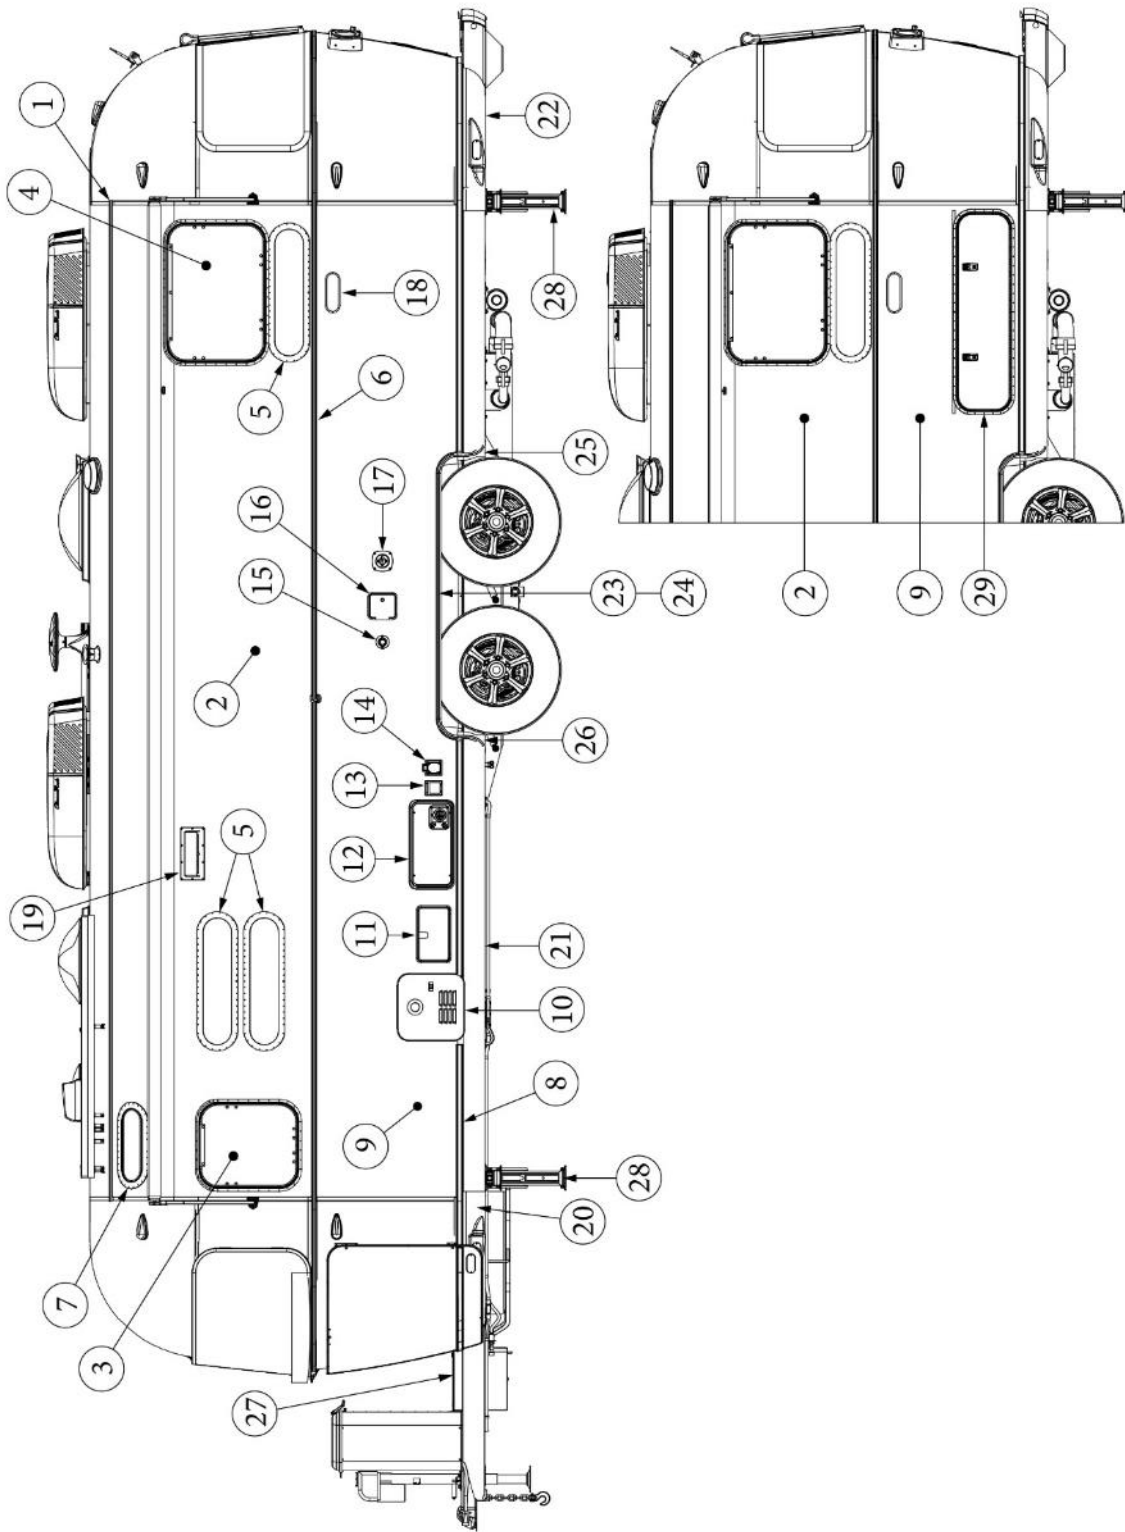

EXTERIOR SHELL

Exterior Components, Roadside

Parts Listed on Next Page