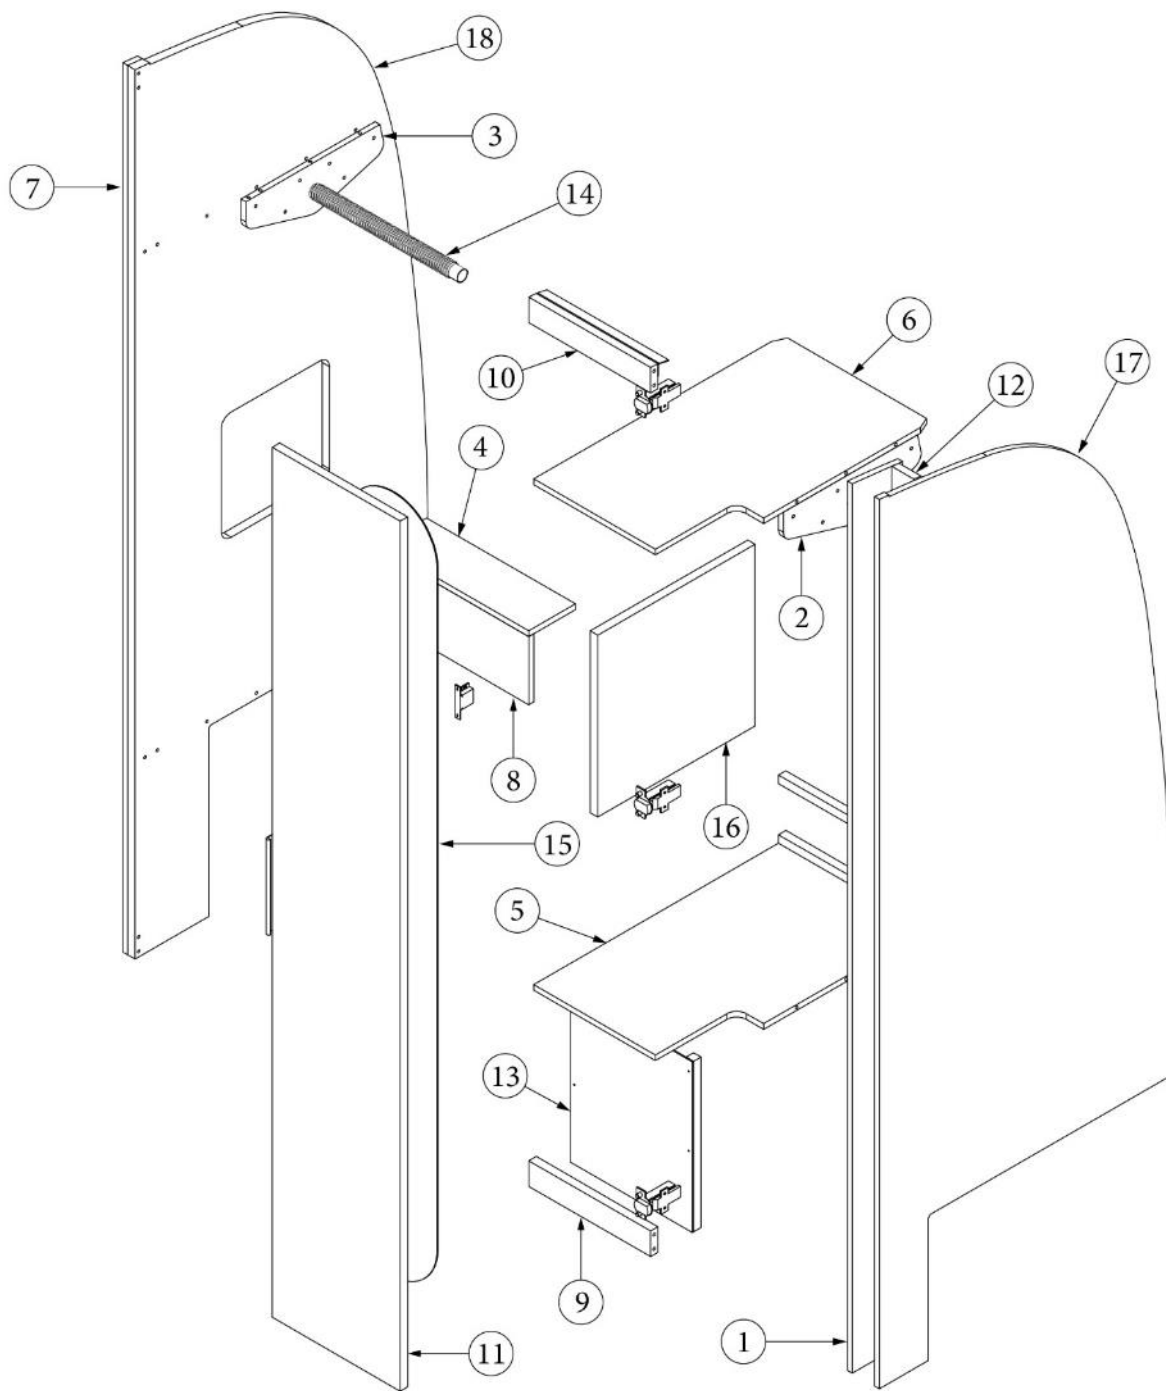

FURNITURE, LAVATORY

Wardrobe

Parts Listed on Next Page