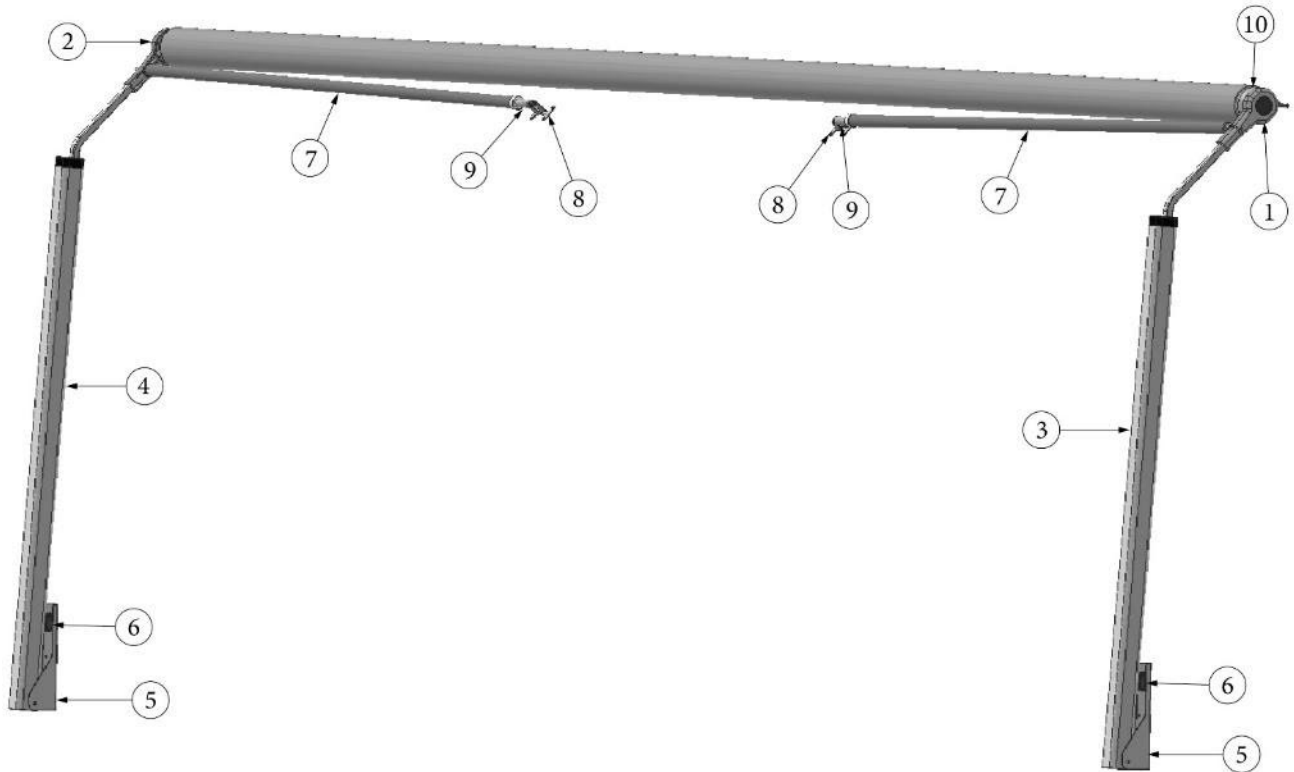

Clothesline

382063	Retractable clothesline
--------	-------------------------

Bed Gas Springs

381067-09	Spring, Gas 90 LBS
382463	Bracket, Upper
382462	Bracket, Lower

HARDWARE

Awning Hardware, Power Awning