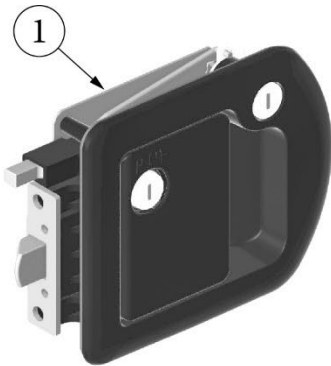

HARDWARE

Main Door Lock, New Style

1. 383017-01
2. 383017-02
  383017-03
3. 116274
4. 116509
  382122

1. Outer Latch Assembly, W/Deadbolt
2. Inner Latch Assembly, W/Deadbolt
3. Screw Kit, Inside Handle Mounting
4. Striker Catch, Main Door
5. Backer Plate, Striker Catch, Main Door
6. Key chain, Airstream logo