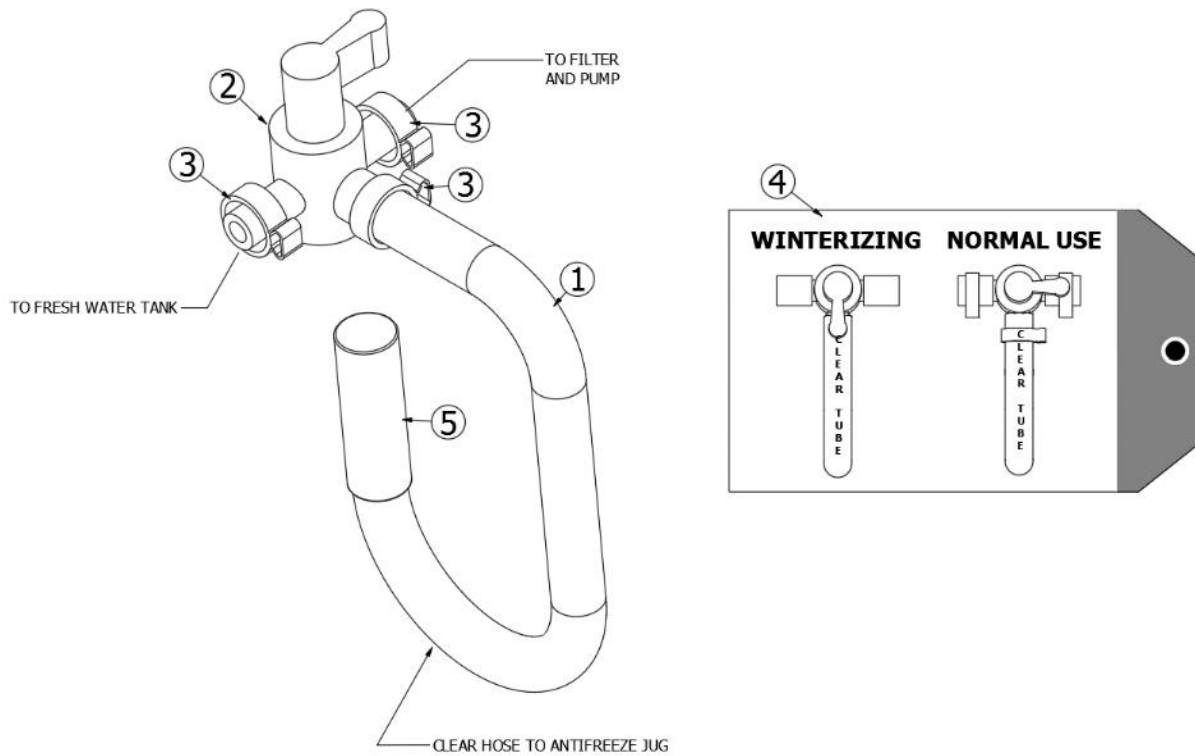

PLUMBING, FRESH WATER SYSTEM

Winterization Kit

112814

Winterization Kit Installation

1. 601240-01
2. 602711
3. 601698-15
4. 365453
5. 602801

Tubing 1/2 I.D. X 3/32 Wall Thick
Valve-3 Way Bypass .5" PEX #32788
1/2 CRIMP RING #14785
Tag-Instruction - Winterization Kit
Cap, 5/8" ID, Winterization Kit