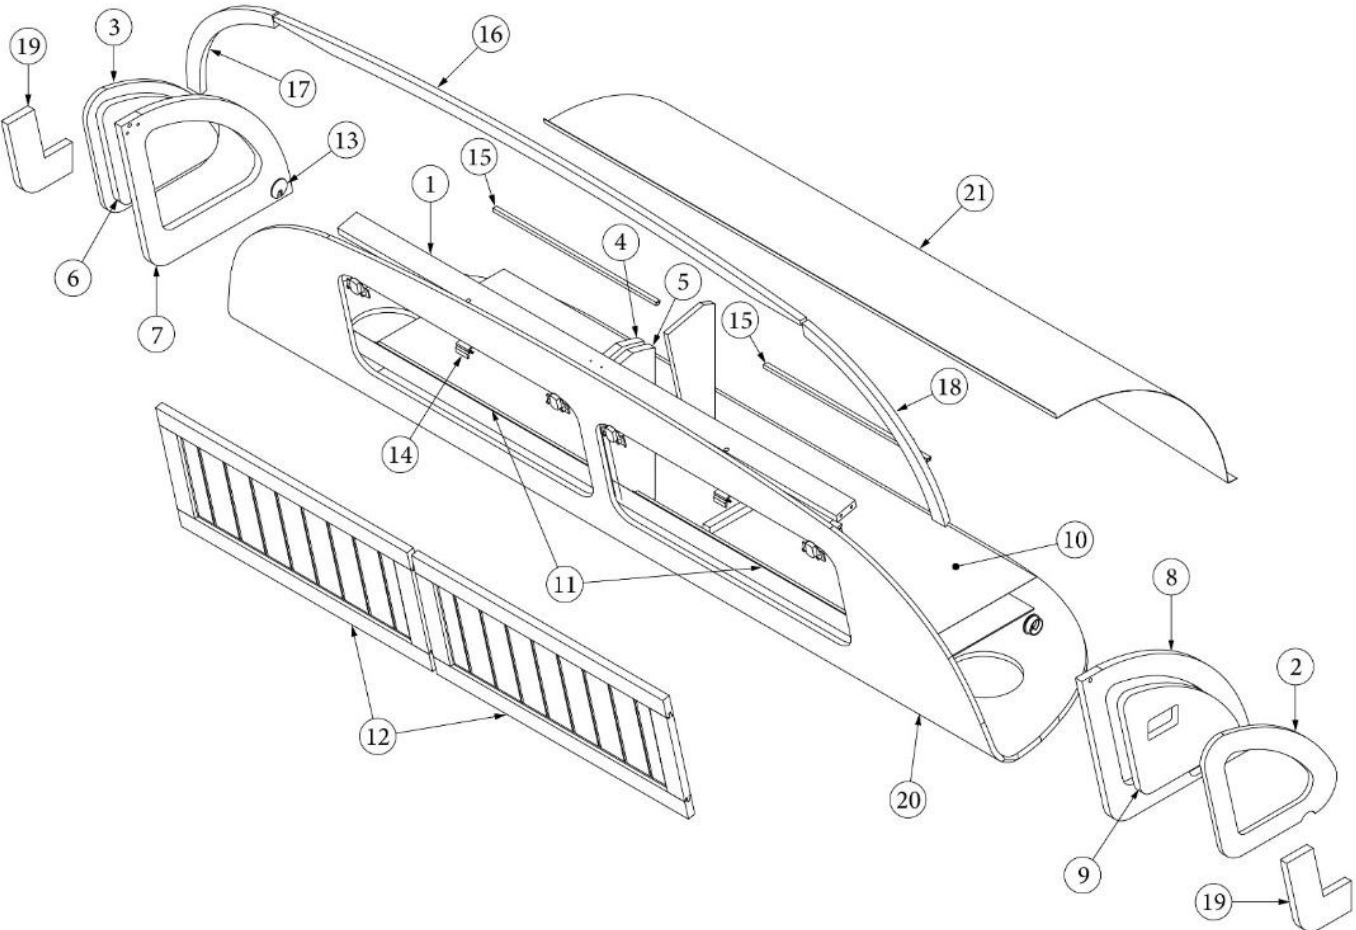

FURNITURE, LOUNGE

Roof Locker, Lounge

Parts Listed on Next Page