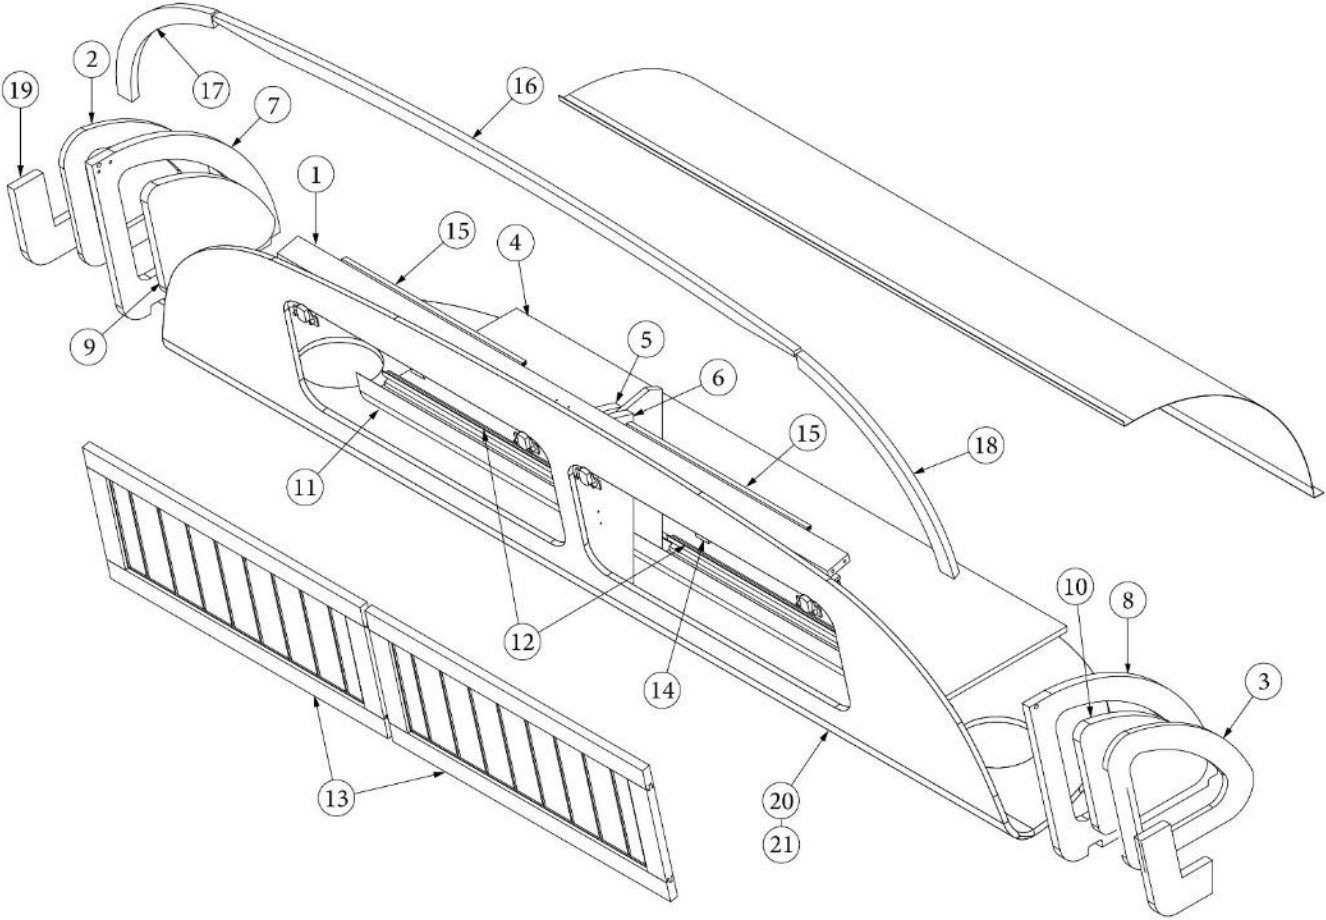

FURNITURE, BEDROOM

Roof Locker, Bedroom

Parts Listed on Next Page