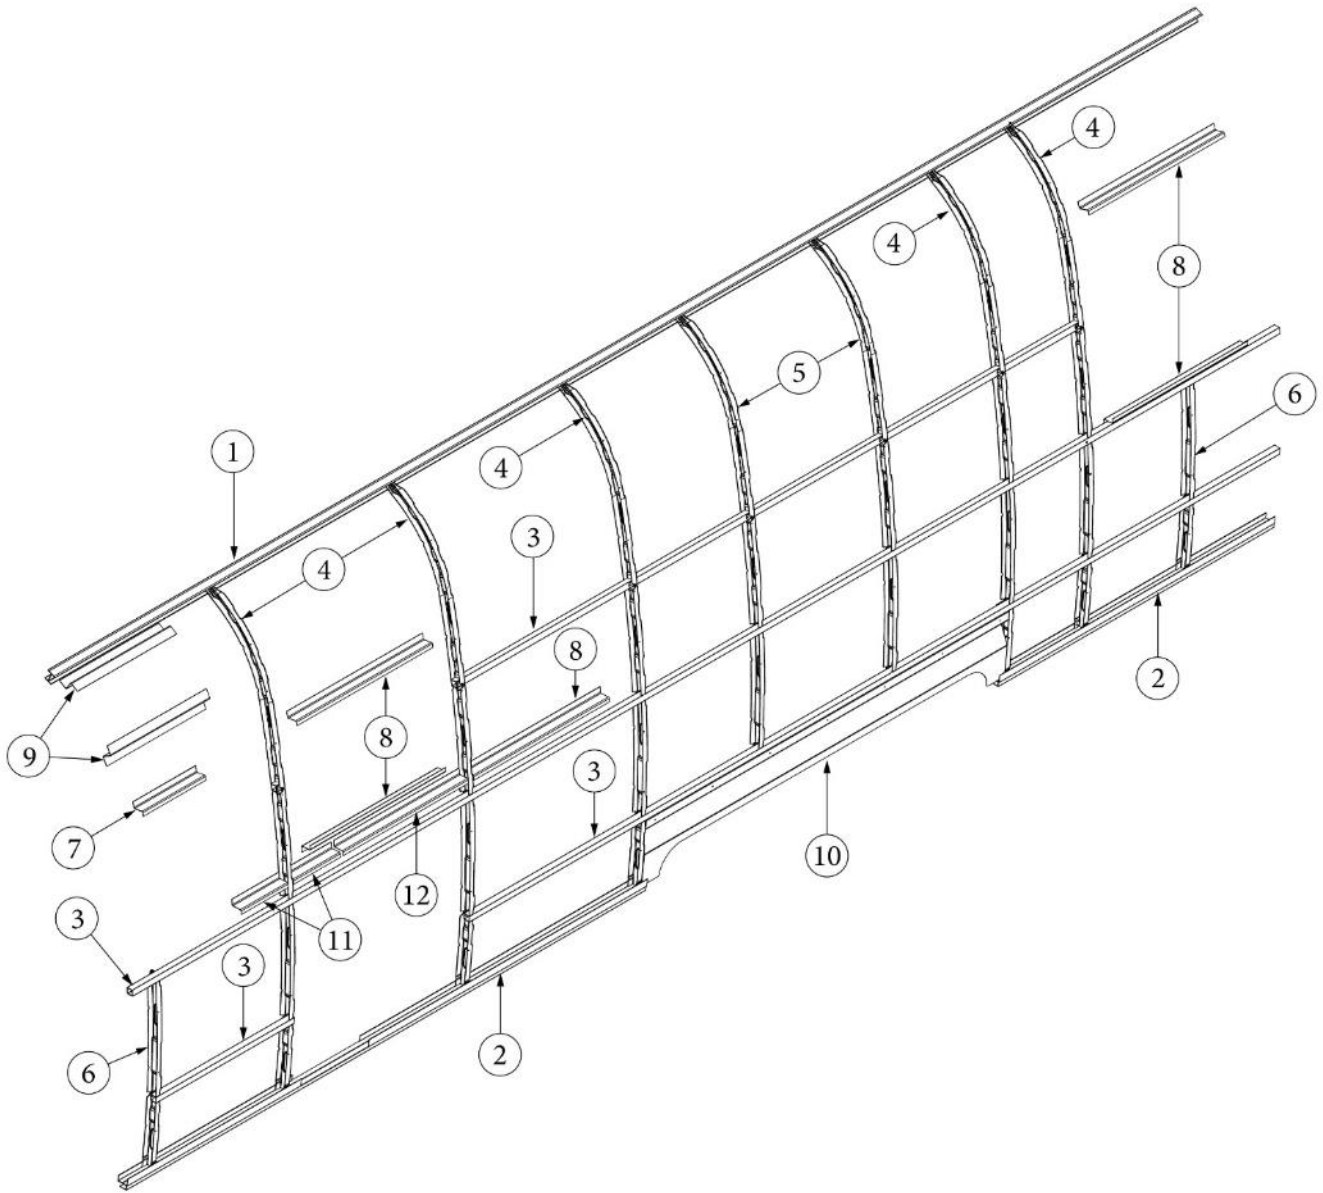

EXTERIOR SHELL

Wall Framing, Roadside, Queen

Parts Listed on Next Page

EXTERIOR SHELL

Wall Framing, Roadside, Queen

923537-01	Assembly, RS Wall, Queen
1. 104707-06	Extrusion, "I" section, 258"
2. 116221	Extrusion, Floor channel, 192"
3. 116131	Tube, Shell frame, 1" x 1" x 24'
4. 116130-01	Wall bow, Standard
5. 116130-02	Wall bow, Wheel well
6. 116130-04	Wall bow, Window
7. 116219-02	Z Bar, Window header, 12"
8. 116219-01	Z Bar, Window header, 26"
9. 116219-05	Z Bar, Window header, Vista view, 18"
10. 116312-01	Header, Wheel well, dual axle
11. 116219-09	Z Bar, Countertop backer, 10"
12. 116219-03	Z Bar, Door header
114879-03	Exterior Skin, Lower, RS, 224.75"
114880-03	Exterior Skin, Upper, RS, 224.75"
116131-01	Filler tube, Shell frame
114813-03	Angle, 1.13 x 1.5 x 3.5
114813-02	Angle, 1.25 x 2 x 2.5