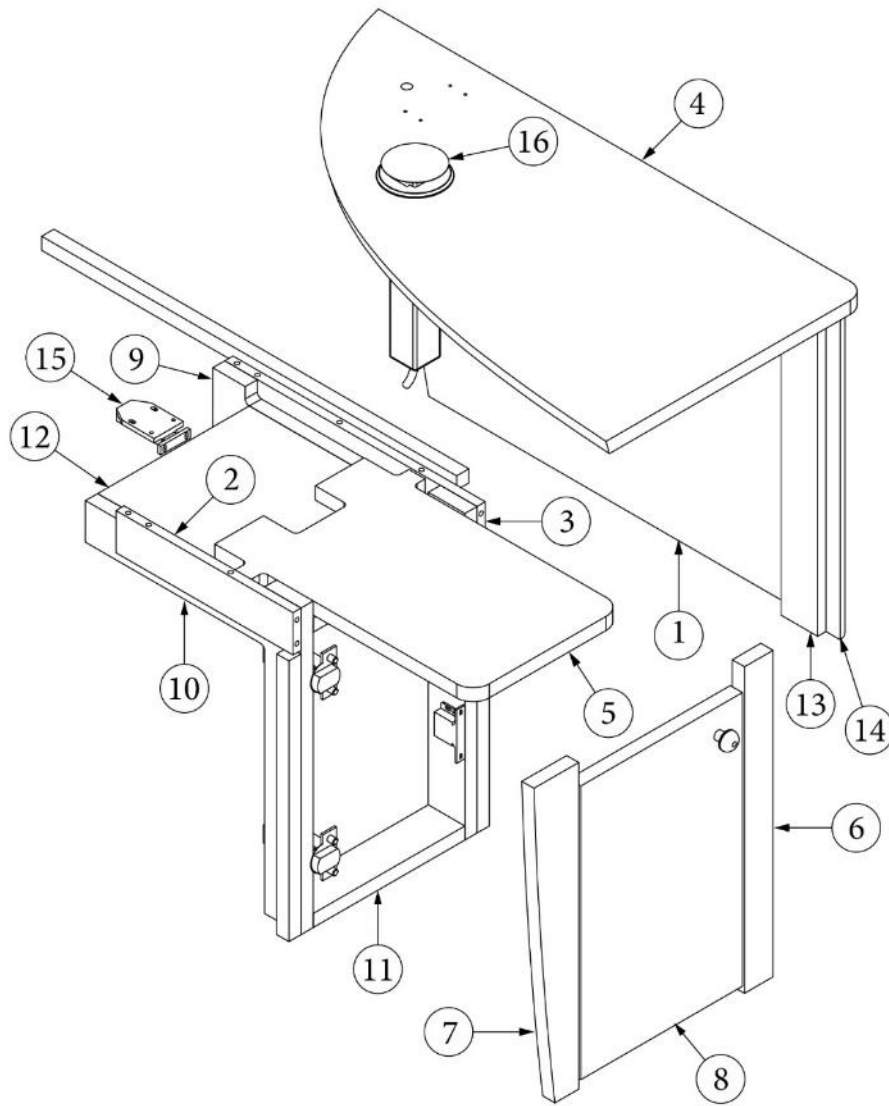

FURNITURE, BEDROOM

Nightstand, Queen, Curbside

Parts Listed on Next Page