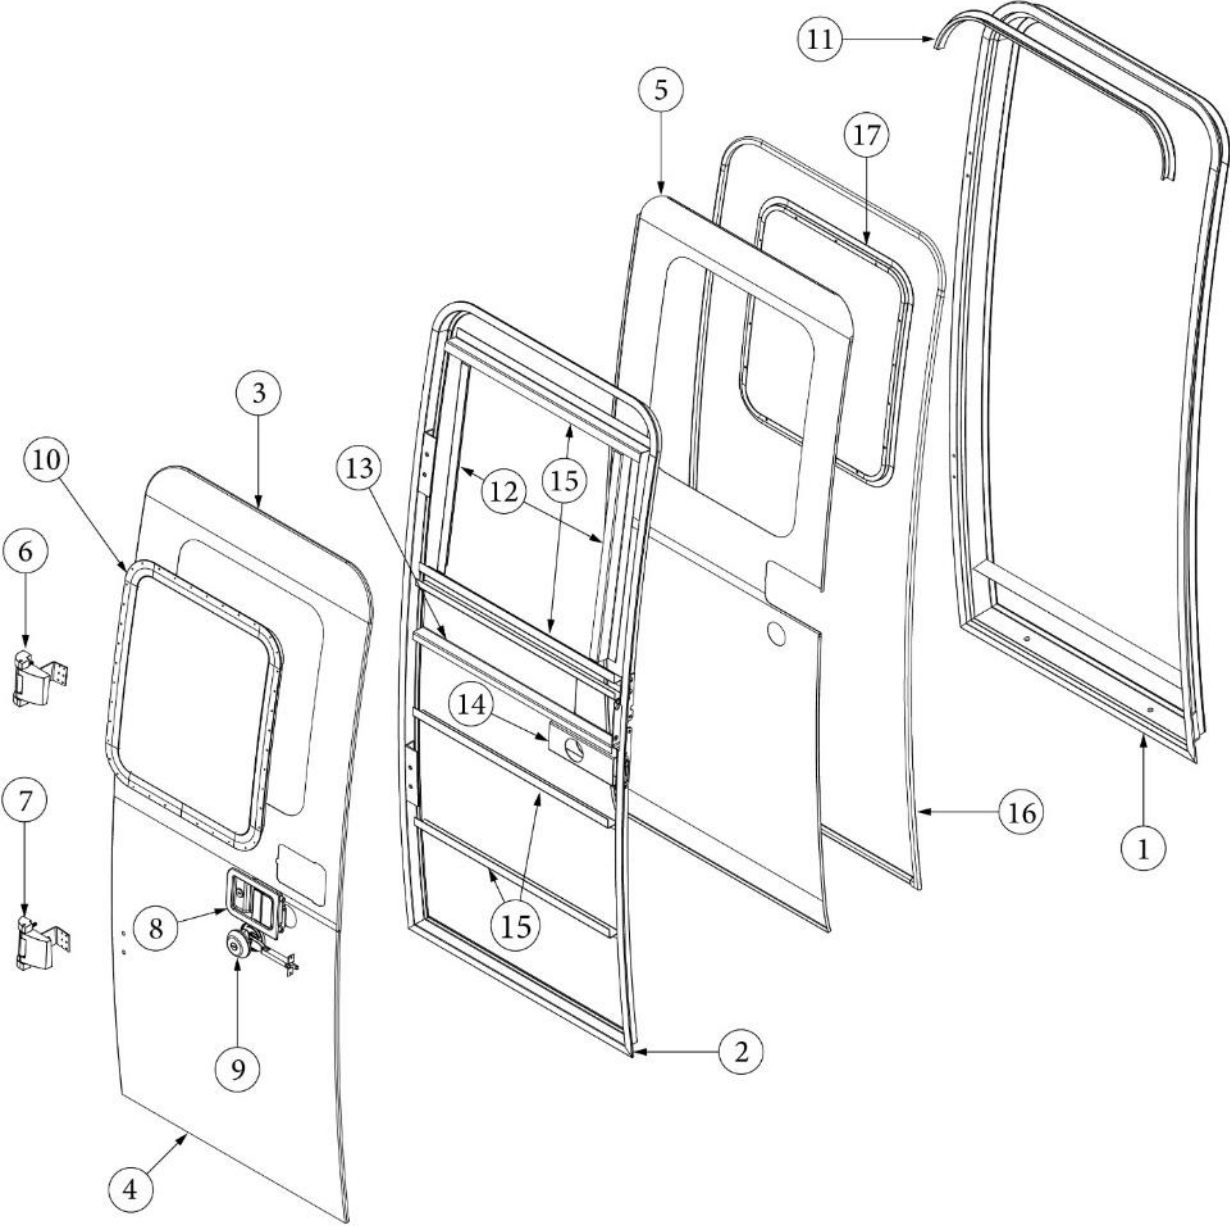

EXTERIOR DOORS

Main Door, LH Hinge, Old Style

Parts Listed on Next Page