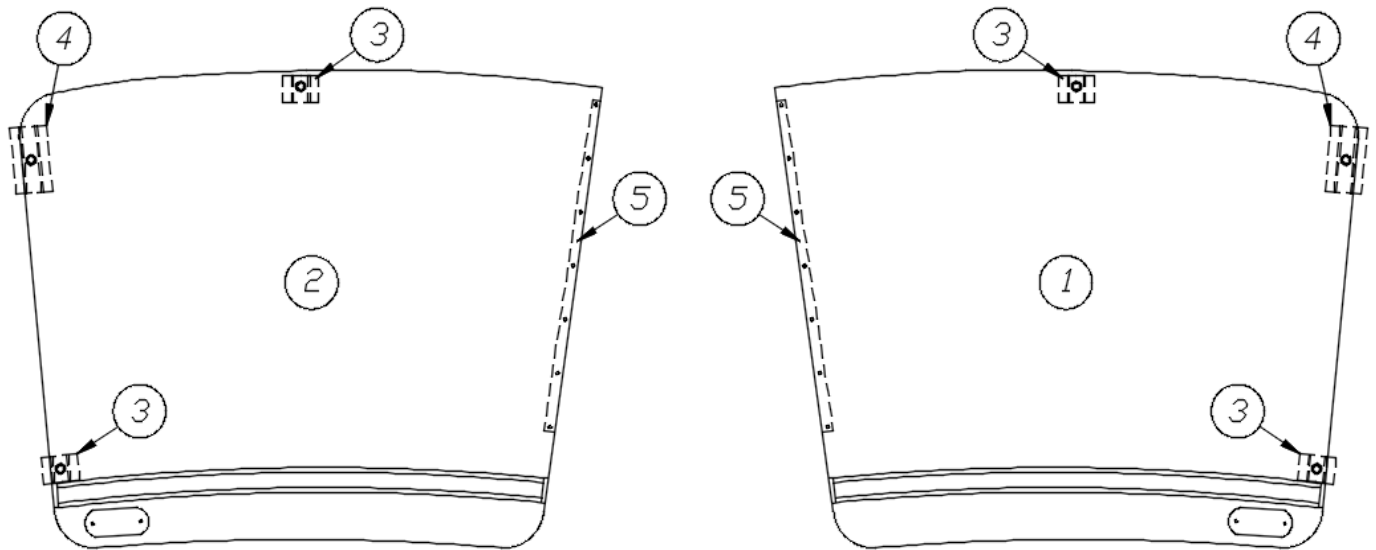

EXTERIOR SHELL

Wrap Protectors and Holdbacks

109325-100
109325-02

Wrap Protector Set, Tall
Wrap Protector Set, Short, CSA

1. 966277	Wrap Protector, Tall, RS
685366-100	Wrap Protector, RS, Short, CSA
2. 966276	Wrap Protector, Tall, CS
685365-100	Wrap Protector, CS, Short, CSA
3. 114819-02	Wrap protector hold back, 2"
4. 114819-03	Wrap protector hold back, 5"
5. 381605-03	Piano hinge, Stainless Steel
100742-01	Extrusion, Mirror trim
116421	Extrusion, Rub rail
201709-02	Extrusion, Trim molding, Black
201763-100	Extrusion, Trim molding, Chrome Insert
114465-01	Casting, Rub rail, RH
114465-02	Casting, Rub rail, LH
685343	Gusset, Corner
500096	Reflector, Amber