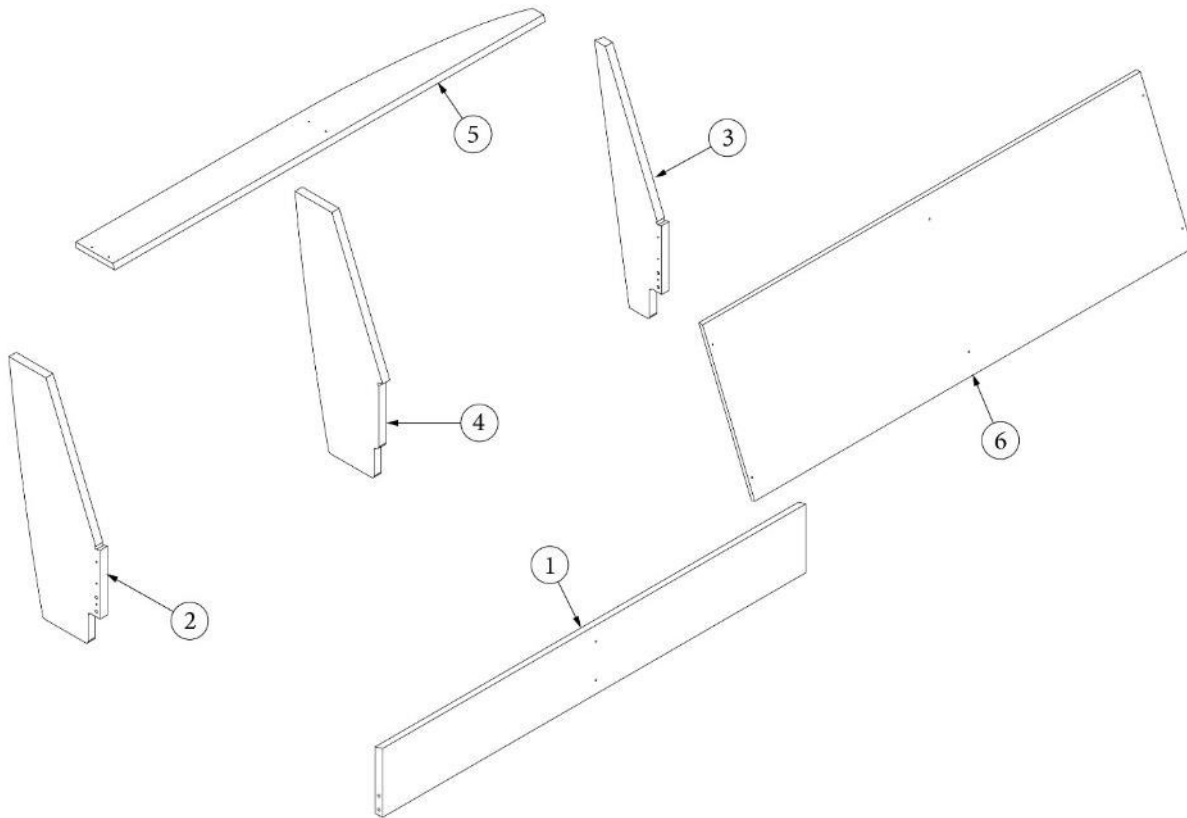

FURNITURE, LOUNGE

Sofa Back, RS

969625

Assy, Sofa Back, RS

1. 969625&000118CE
2. 969625&000218CE
3. 969625&000318CE
4. 969625&000418CE
5. 969625&000512CE
6. 800507-03
  380041

1. Pre laminate, .75 x 6.19 x 44"
   Pre laminate, .75 x 43 x 32"
   Pre laminate, .75 x 39 x 32"
   Pre laminate, .75 x 43 x 32"
   Pre laminate, .5 x 4.13 x 45.75"
   Luan, .38 x 14.37 x 45.5"
   Bracket, 90-degree, 1" x 1"