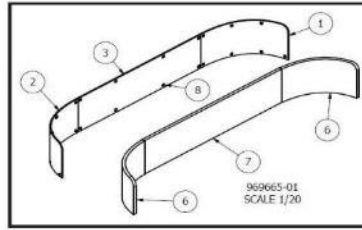

Airstream 'Essential' Canvas Bins:

998263-08 | 12W x 12D x 8HT

998263-09 | 30W x 20D x 5.5HT

SEE: 998263-TAB Pottery Barn Goody Box Kit

Fabric: 704895 Performance Boucle, Oatmeal
Where: Lounge cushion kit, lounge wrapped parts, dinette cushion kit, head-board(s) in bedroom