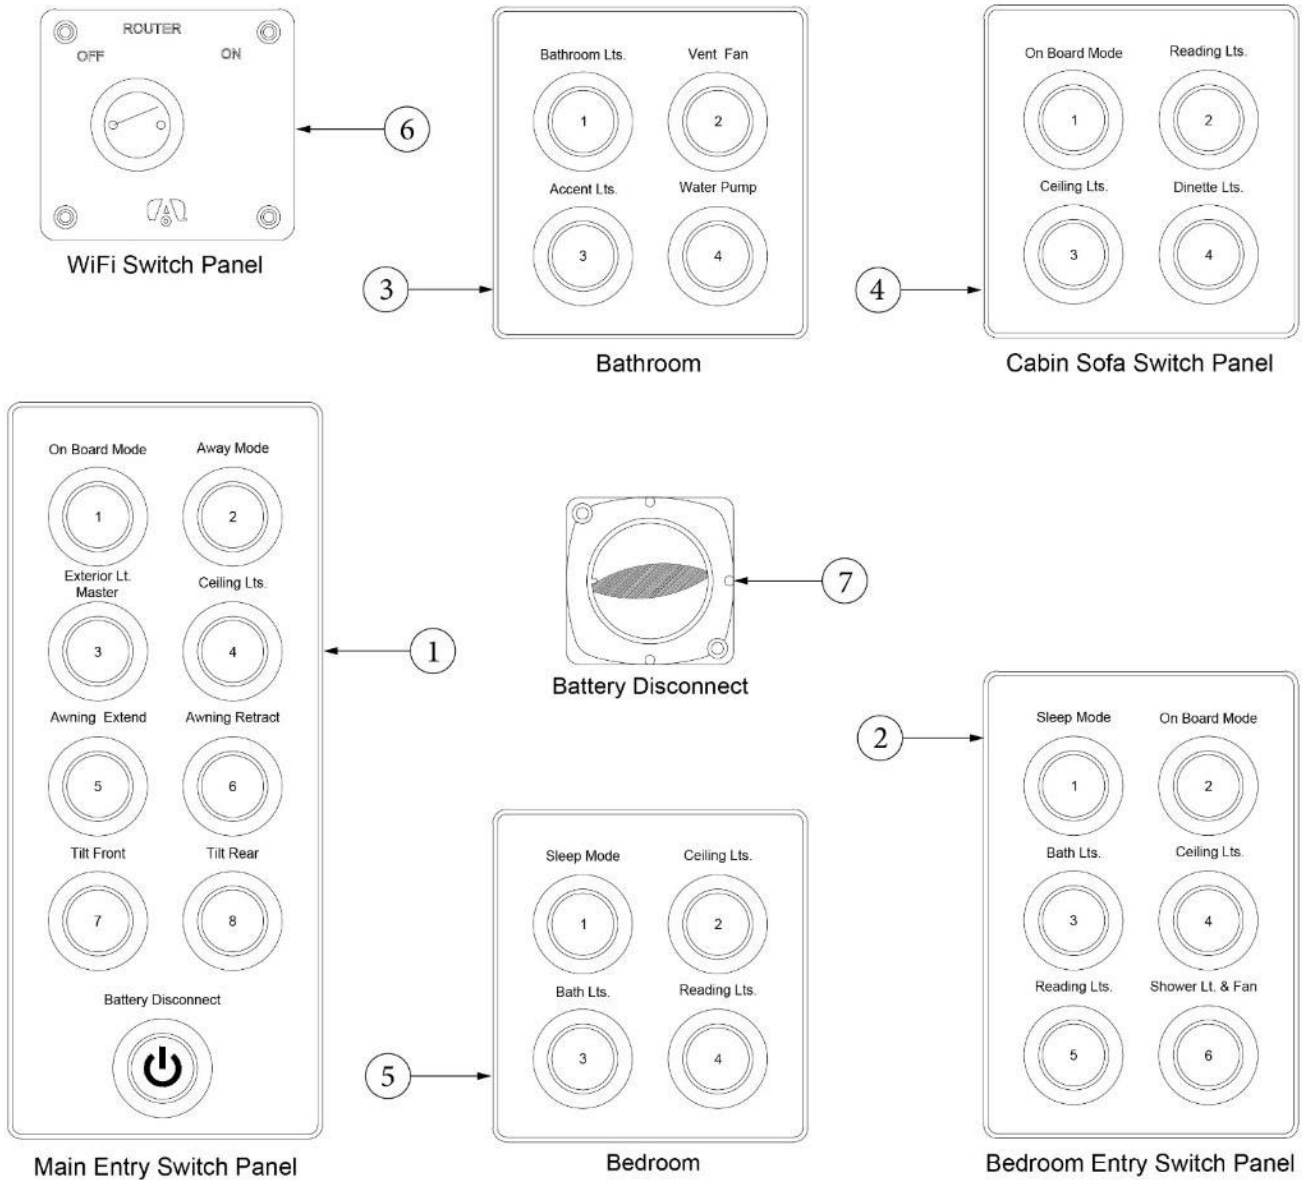

ELECTRICAL, 12 VOLT

CZone Switch Controls

513495-16
513495-17

CZone kit, Queen
CZone kit, Twin

1. 513495-AD	Switch panel, Entry, 9W
2. 513495-BC	Switch panel, Bedroom entry, 6W
3. 513495-BB	Switch panel, Bathroom, 4W
4. 513495-BA	Switch panel, Cabin sofa, 4W
5. 513495-BD	Switch panel, Bedroom, 4W
6. 513495-AG	Switch panel, WiFi, 12V
7. 513495-AQ	Battery disconnect