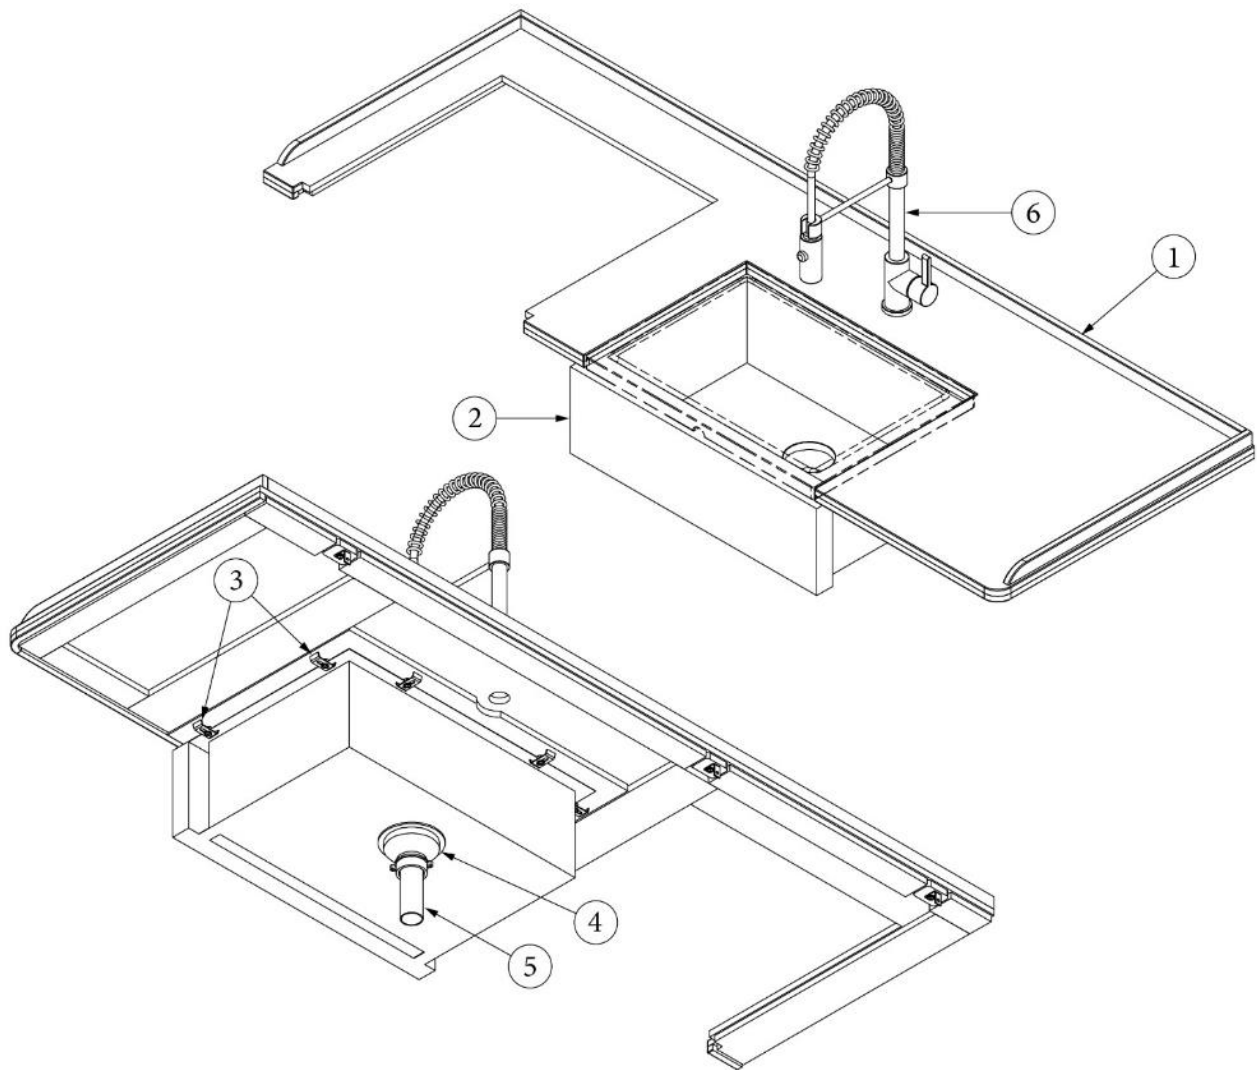

FURNITURE, GALLEY

Galley Top

969631

Assy, Galley Top

1. 602863	Galley top, Corian
2. 602464	Sink, Stainless steel, Farmhouse
3. 602388	Sink clip
4. 602812-02	Drainer basket kit
5. 602164-02	Tailpiece, w/nuts & washers
6. 602868	Galley faucet, Kingston brass