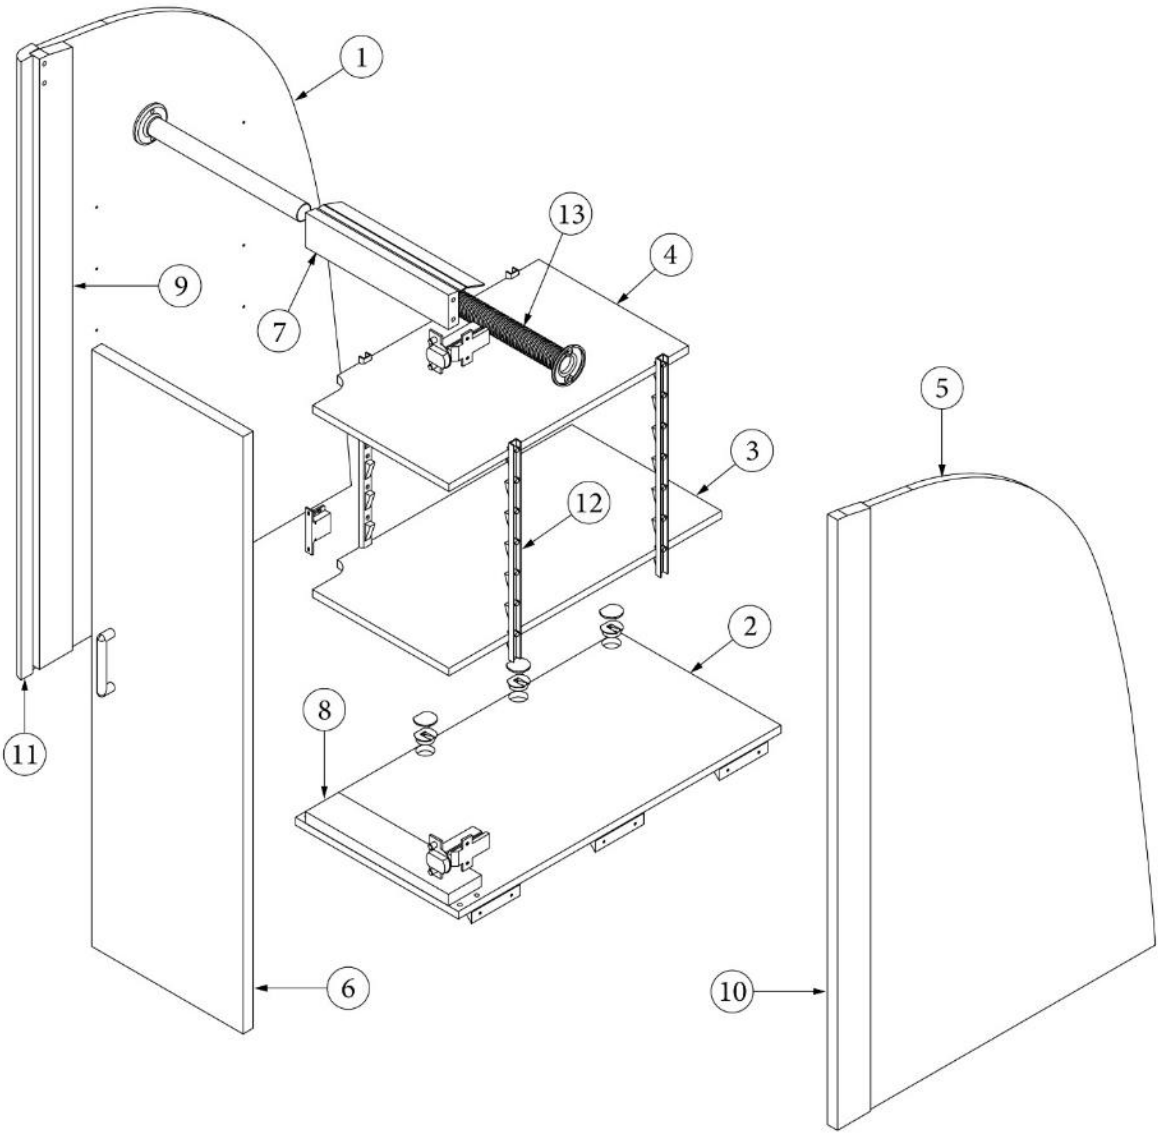

FURNITURE, BEDROOM

Hanging Wardrobe, Roadside

Parts Listed on Next Page