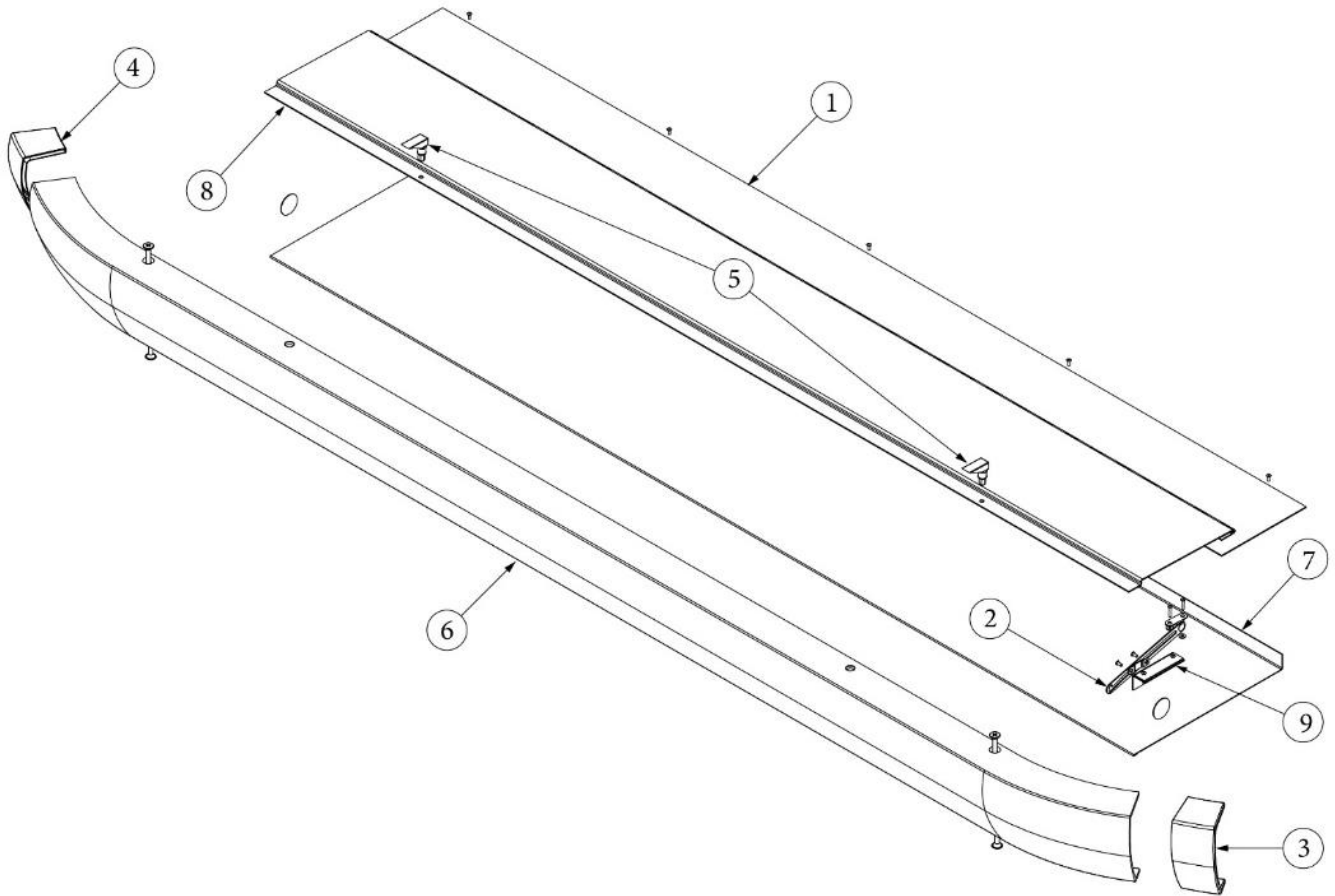

CHASSIS

Bumper and Storage

113696

Install, Trunk and Bumper

1. 114849-06	Aluminum sheet, .06" x 36" x 8', Black
2. 380024	Arms support, Trunk lid, RH
3. 382289-01	End cap, Bumper, CS
4. 382289-02	End cap, Bumper, RS
5. 382456	Swell latch
6. 411054	Rear bumper
7. 453538	Sewer hose compartment, bottom
8. 453497-01	Lid, Rear hose carrier, Black
380203-02	Piano hinge
9. 114812	Aluminum Angel, 1 x 1 x 3"
112671-12	Vinyl - Compartment Liner