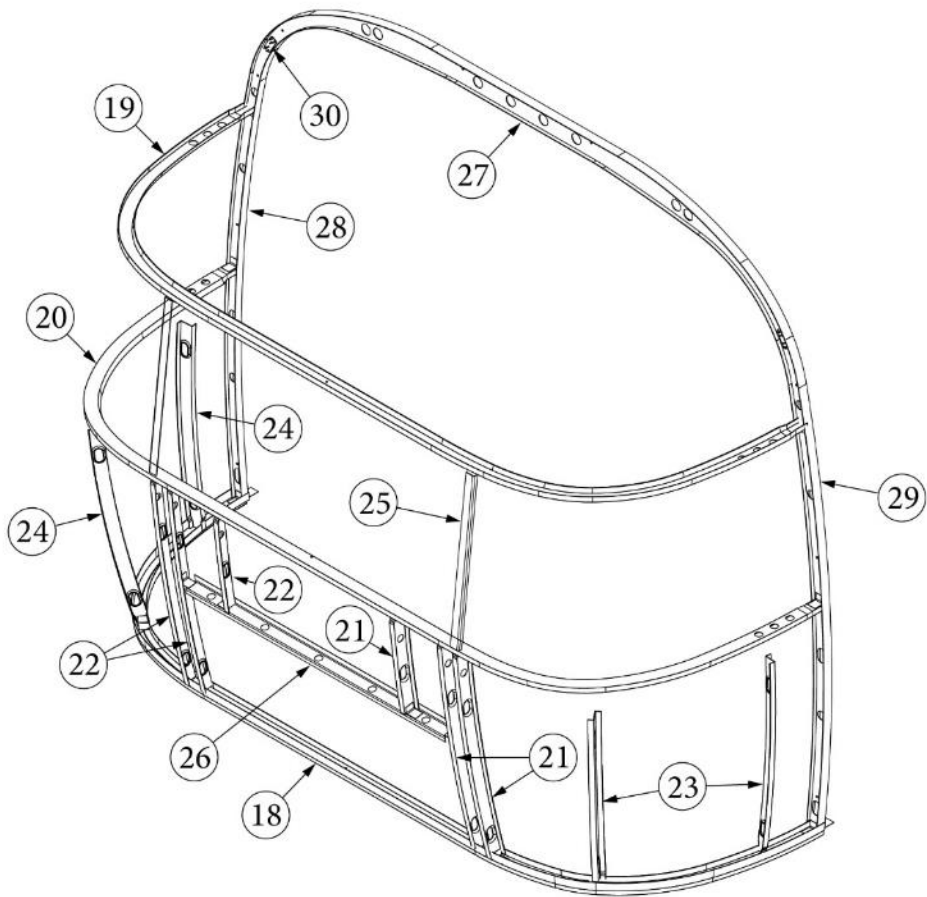

EXTERIOR SHELL

Aft End

Parts Listed on Next Page