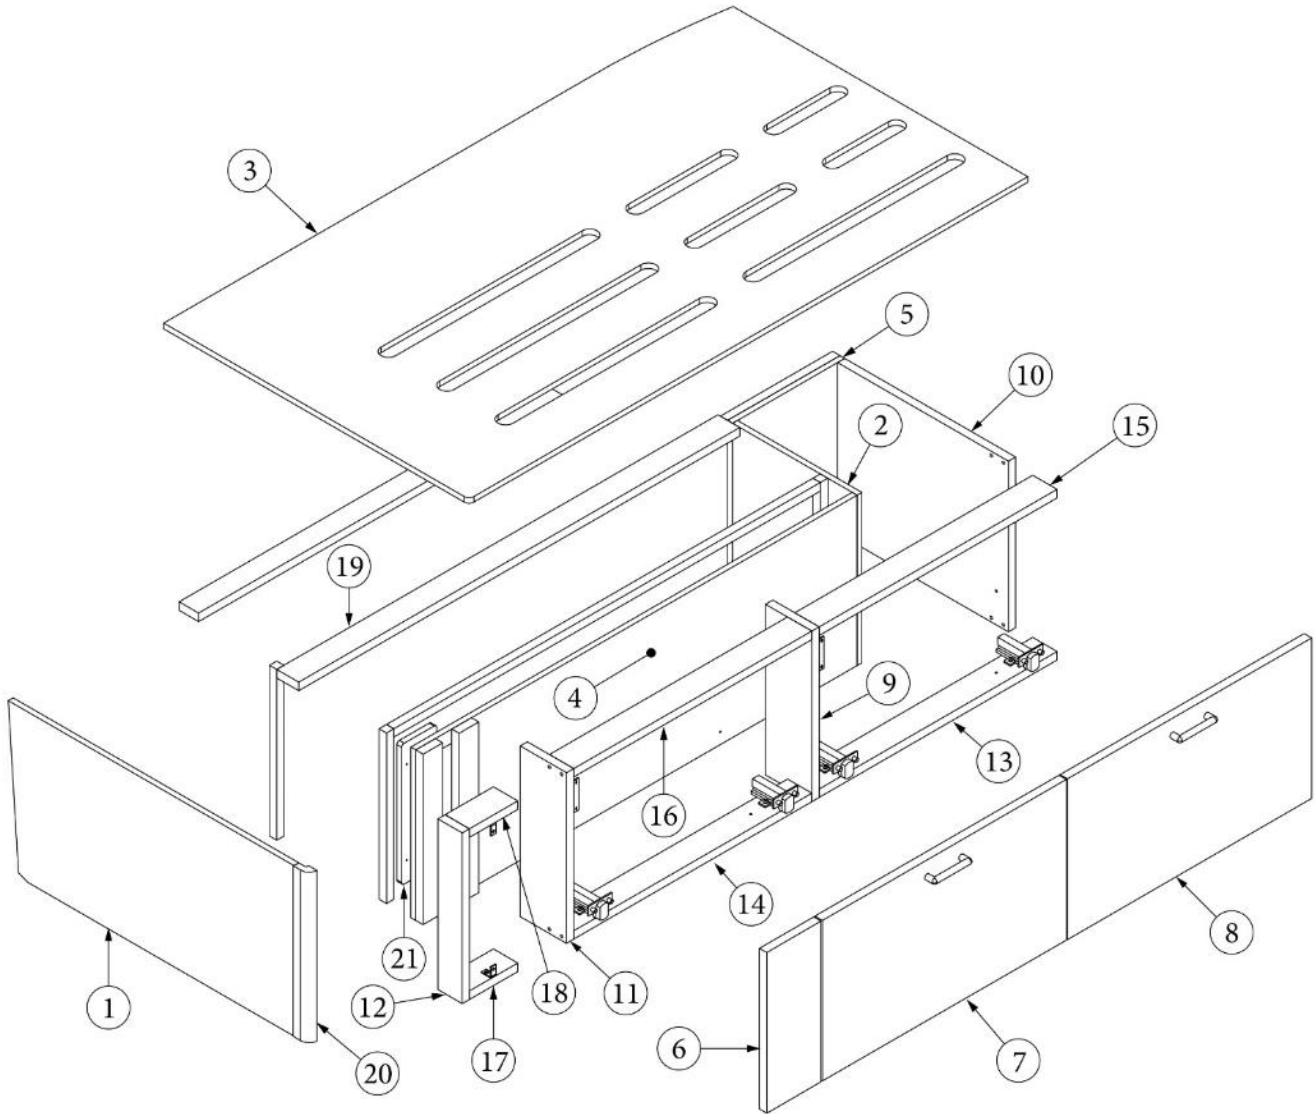

FURNITURE, BEDROOM

Bed, Twin, Curbside

Parts Listed on Next Page