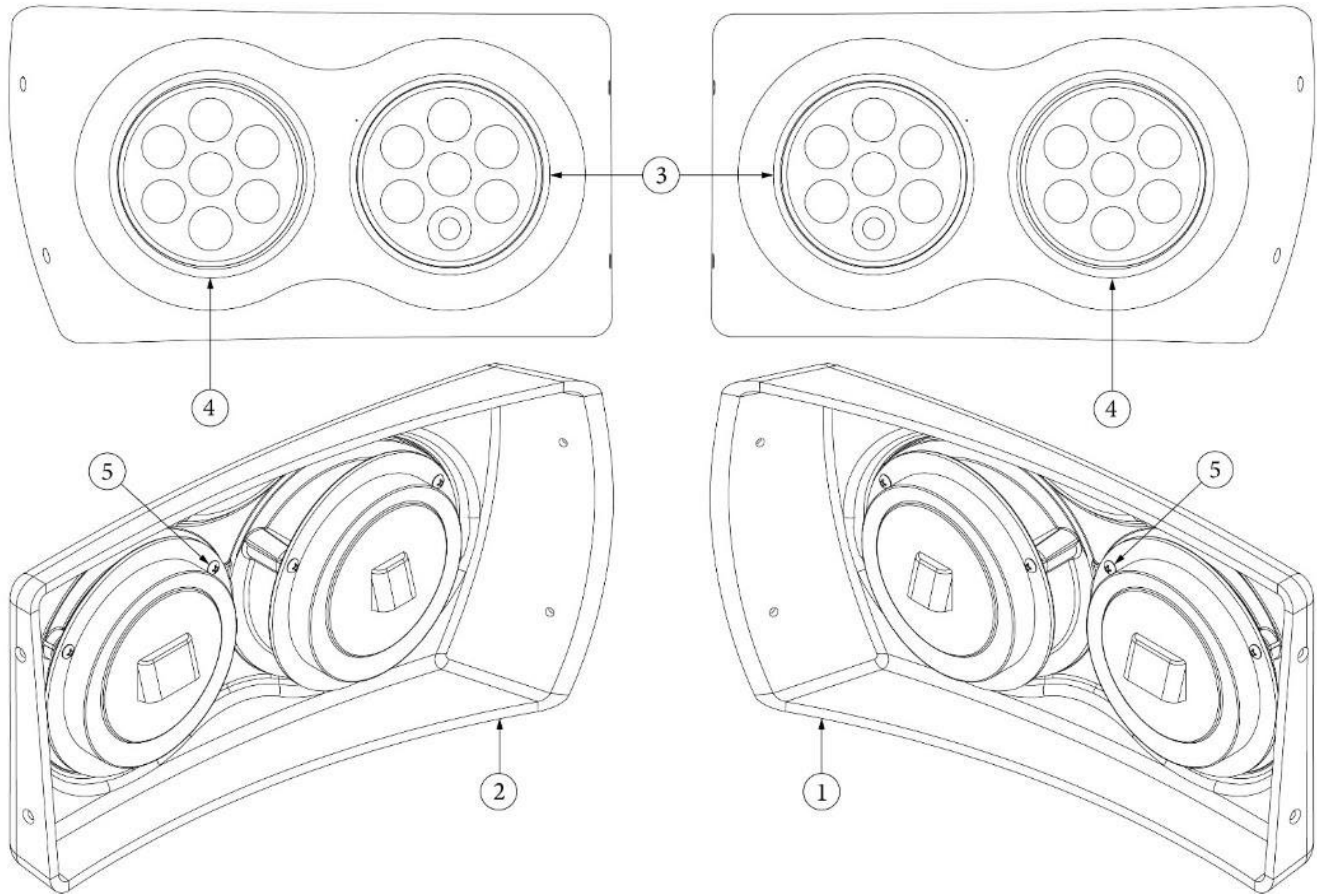

ELECTRICAL, 12 VOLT

Taillight Assembly

968188-02
968188-01

Taillight assembly, RS
Taillight assembly, CS

1. 115758-01	Casting, Taillight, CS
2. 115758-02	Casting, Taillight, RS
3. 512820	Taillight, Backup
4. 512821	Taillight
5. 320229	Screw, Threading type F, #8-32 x 3/8"
115629	Bracket, Taillight, Outside
115630	Bracket, Taillight, Inside
203797-01	Gasket, Taillight, CS
203797-02	Gasket, Taillight, RS