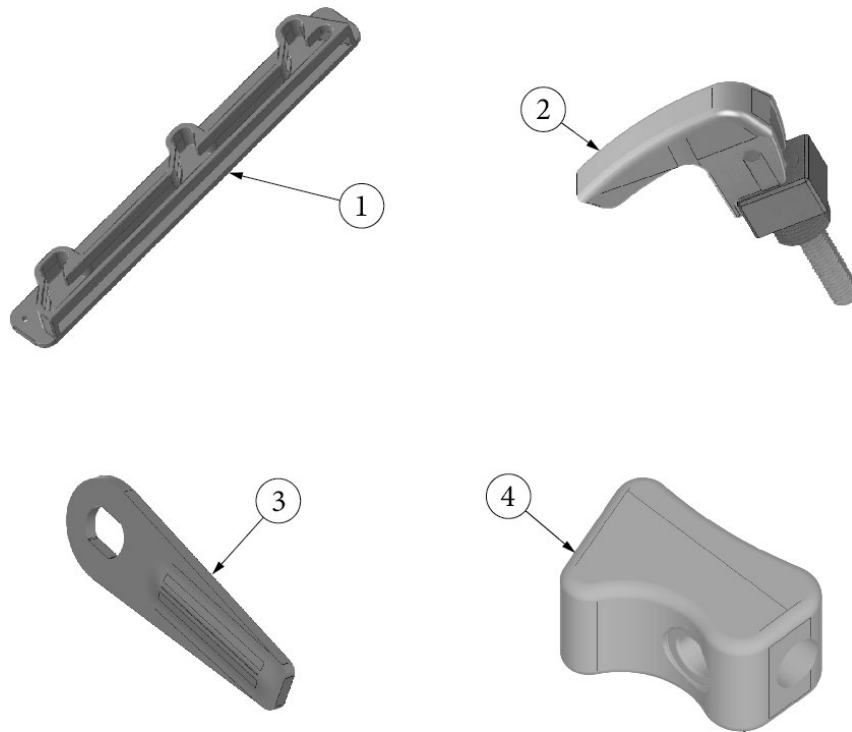

HARDWARE

Window Hardware

1. 382360	Window guide, RH
382359	Window guide, LH
2. 382367-01	Lower window latch, Chrome
382367-02	Lower window latch w/Red handle
3. 115776	Lock paw, Window latch assembly
4. 380230-03	Knob, Window arm, Silver
380230-04	Knob, Window arm, Red
382116-03	Cap-Screw Rubber 5/32 X .5'
114476	Hinge, Window, 110"
114479-01	Bracket, Window closer, RH
114479-02	Bracket, Window closer, LH