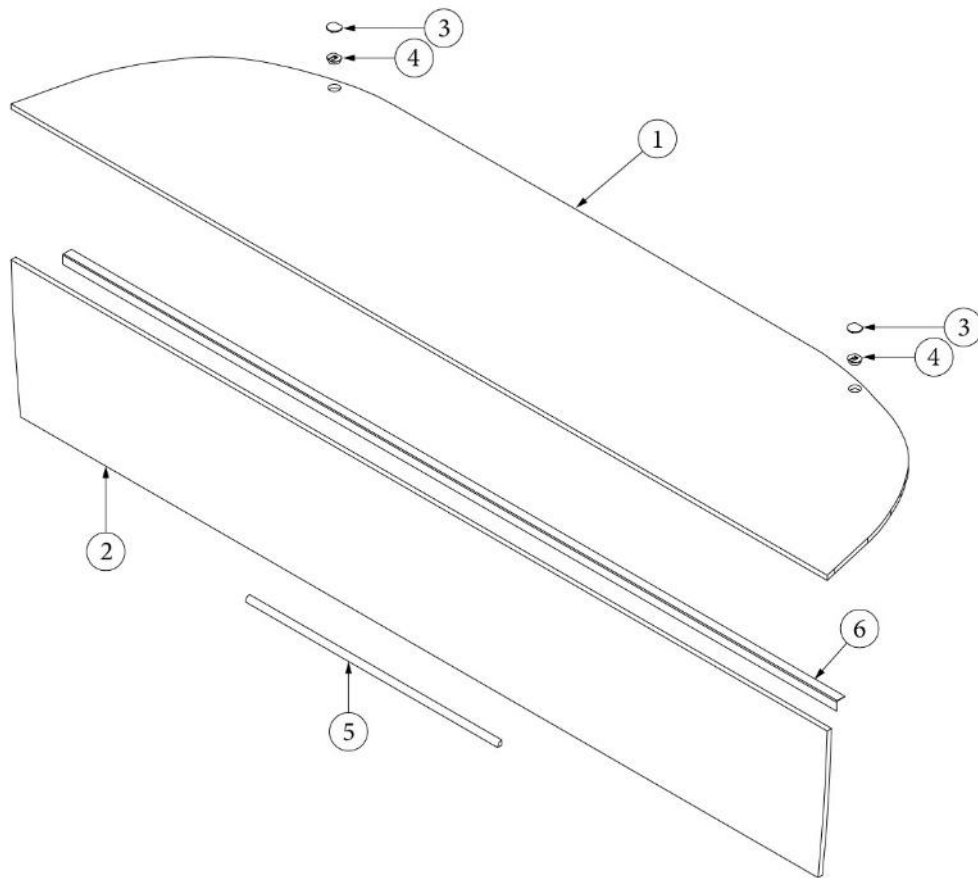

FURNITURE, BEDROOM

Rear Storage Box, Twin

969668-01

Assy, Rear Storage Box, Twin

1. 969668&000112BC

Pre laminate, .5 x 22 x 93.88"

2. 969668&000212BC

Pre laminate, .5 x 15.13 x 93.88"

3. 382057-04

Cover caps, Knockdown

4. 382057

Knock down, 8mm

5. 800638-1008

Molding, 1/4" round

6. 114812

Aluminum angle, 1 x 1 x 89"

386572-01

Edgebanding, Planked Urban Oak, 5/8"

701538

Carpet, Econolier, Velour black