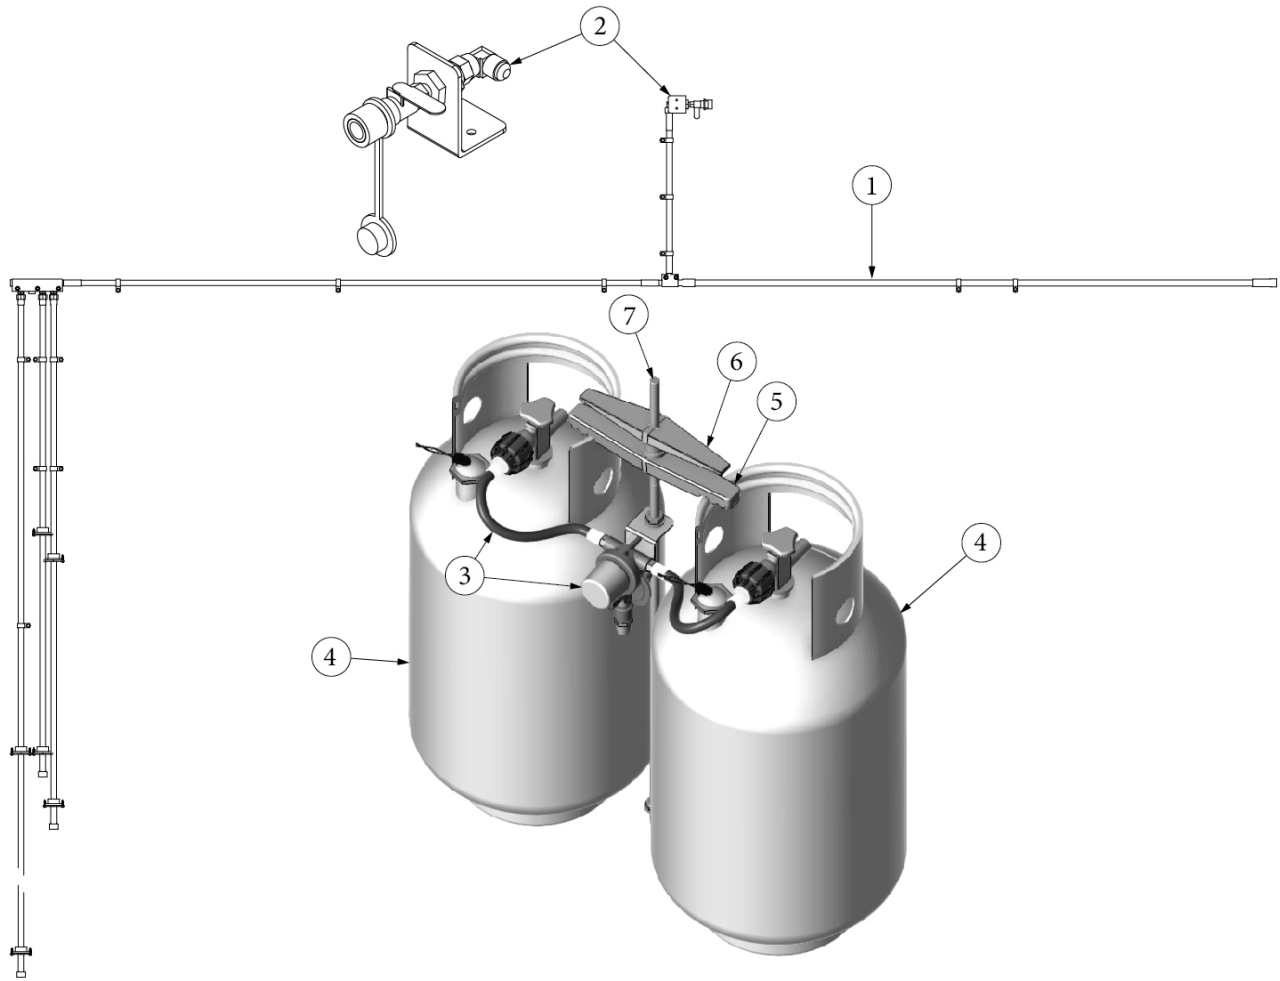

PLUMBING, LPG SYSTEM

LPG System

113653
113718-03

Install, LP System
Install, LP Tanks/Regulator, 30lb, Aluminum, w/Gauge

1. 943961	Assy, LP flex line
2. 602465	Exterior propane port assembly
3. 602870	Regulator, LP gas, Dual 11" pigtails
4. 601711	Tank, LP Cylinder, Aluminum, with Gauge
5. 100949	Bracket, Gas Bottle
6. 410238	Wingnut, LP Bottle
7. 345375-08	Threaded Rod, 1/2-13 x 30.5"
350132	Flange nut, Serrated, 1/2-13 UNC
382556	LP closeout
512412	Bushing, Snap-in, .75 ID