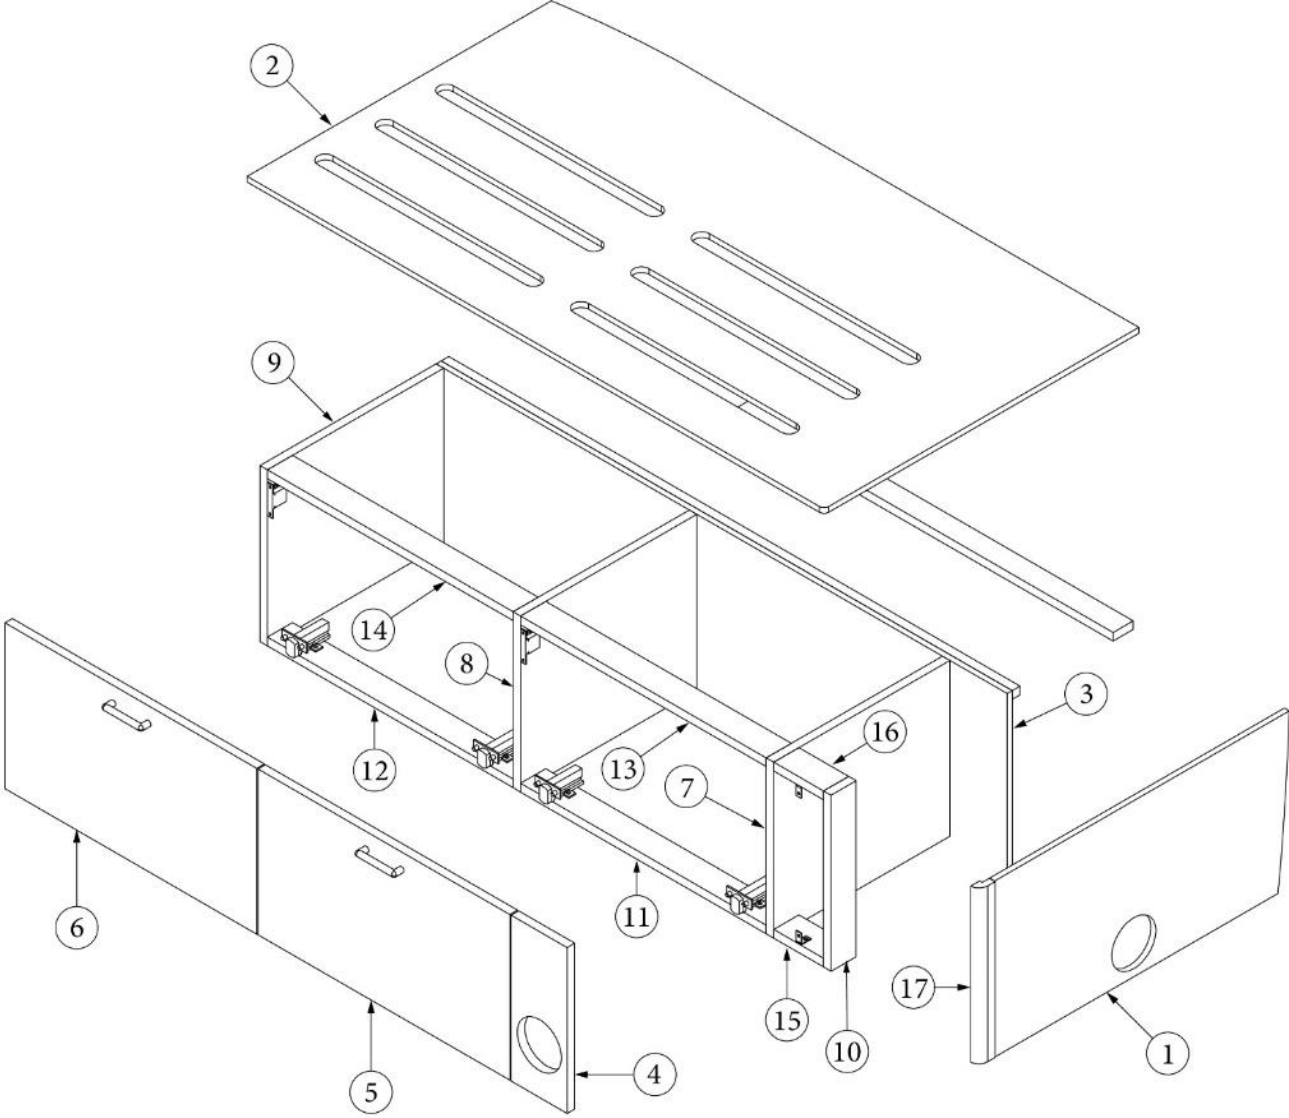

FURNITURE, BEDROOM

Bed, Twin, Roadside

Parts Listed on Next Page