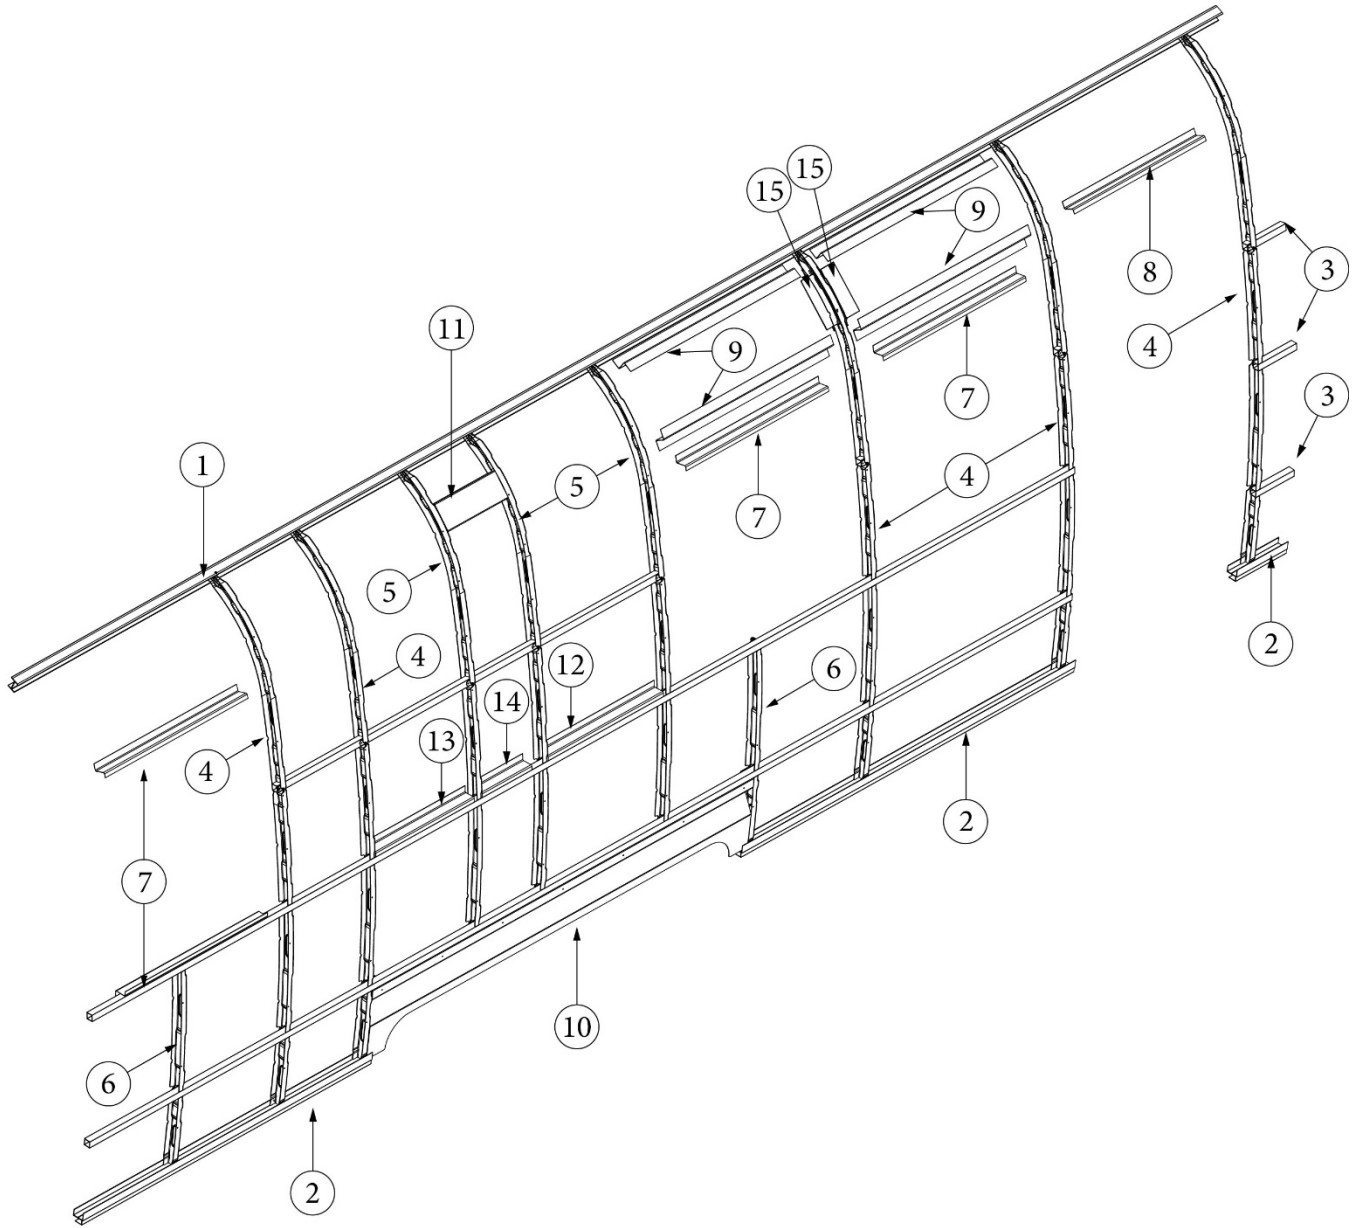

EXTERIOR SHELL

Wall Framing, Curbside, Queen

Parts Listed on Next Page