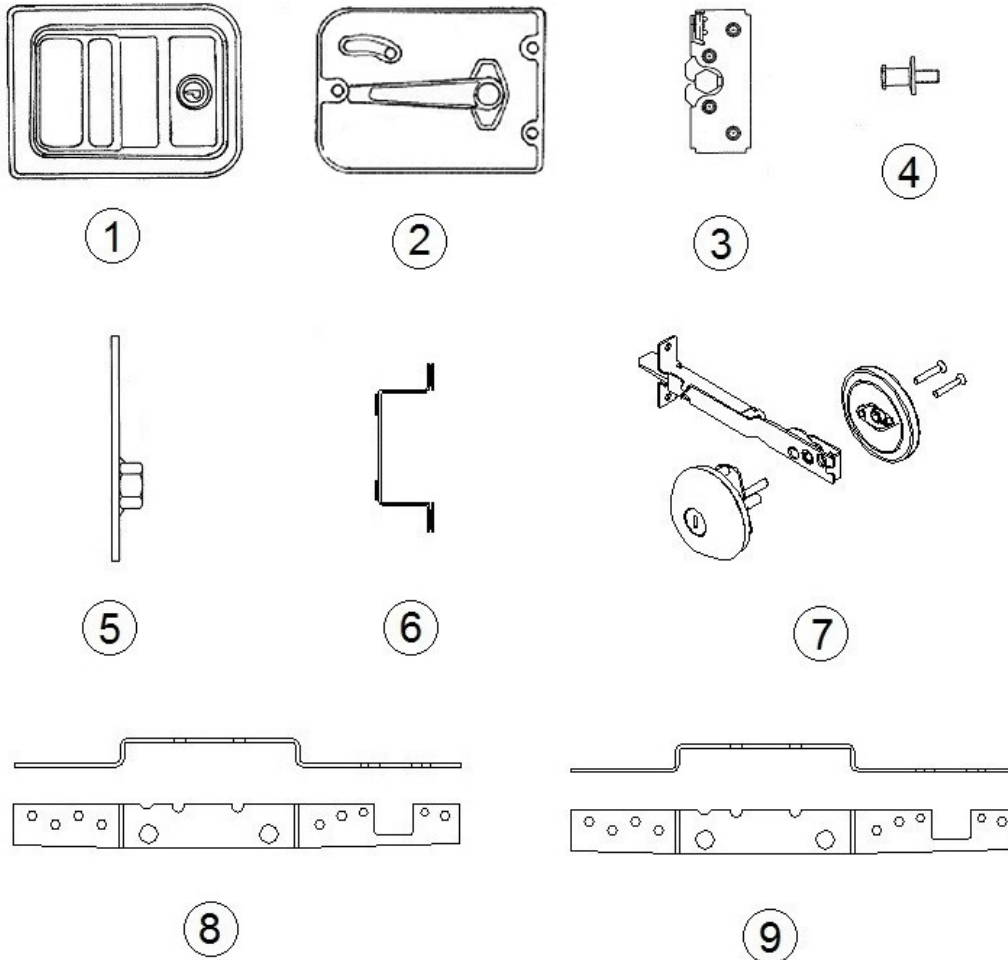

HARDWARE

Main Door Lock, LH, Old Style

1. 381547-01 2. 381547-07 3. 381547-03 4. 381547-04 5. 381550 6. 115413 7. 382069 8. 382067 9. 382066 382069-100 381547-102 381547-08 385595 382122	- Main door lock, Outside housing - Main door lock, Inside plate - Double rotary latch, Main door - Striker bolt w/washer, Main door lock - Plate, Striker bolt mounting - Door hat section - Deadbolt, Round, Trimark - Outer reinforcement plate, RH/LH hinged door - Inner reinforcement plate, LH hinged door - Deadbolt key, Blank - Main door key, Blank - Screw package, Main door lock - Pocket strike - Key chain, Airstream logo