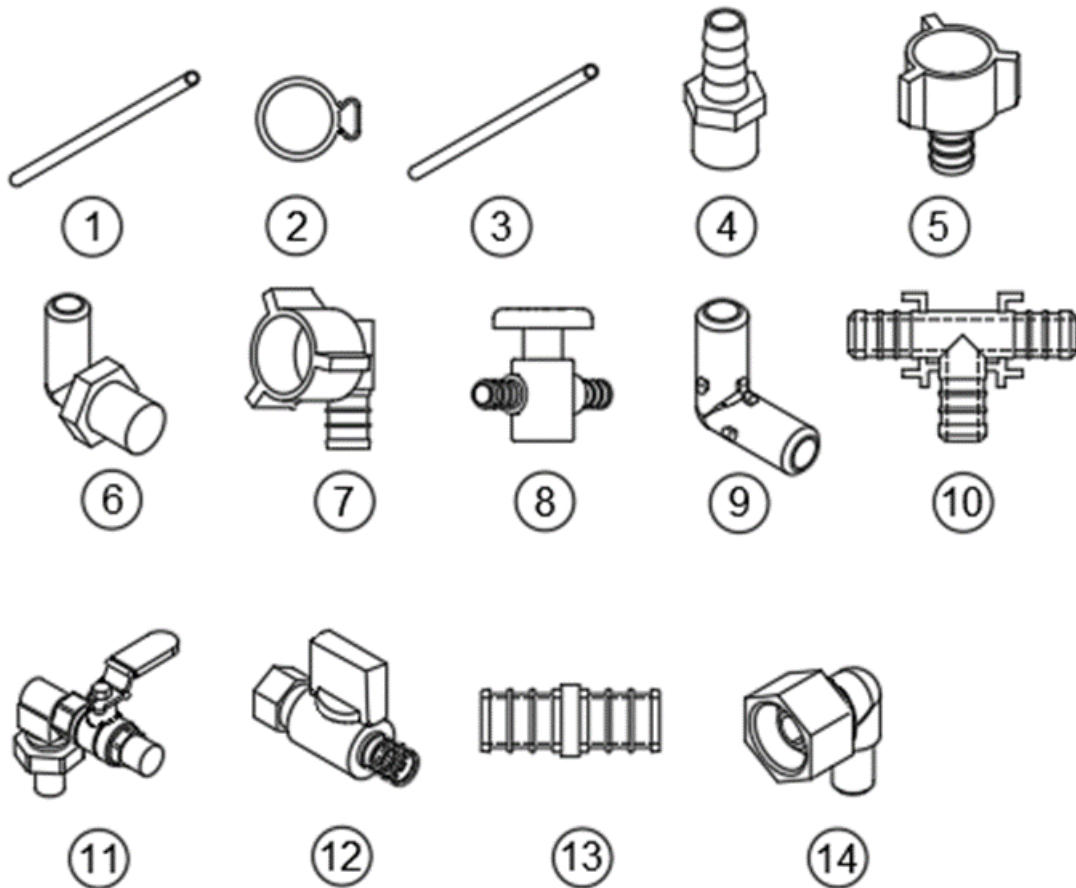

PLUMBING, FRESH WATER SYSTEM

Fresh Water Fittings

1. 601698-01	E-Pex tube, 1/2"
2. 601698-15	Crimp ring, 1/2" E-Pex, 1/2", Black
3. 601698-21	E-Pex tube, 1/2", Red
4. 602256-02	Coupler, 1/2" barb x 1/2" MPT
5. 602256-03	Coupler, 1/2" barb x 1/2" FPT
6. 602256-04	Elbow, 1/2" barb x 1/2" MPT
7. 602256-05	Elbow, 1/2" barb x 1/2" FPT
8. 602256-22	Valve, .5 barb x .5 straight
9. 602256-10	Elbow, 1/2" barb x 1/2" barb
10. 602256-11	Tee, 1/2" x 1/2" x 1/2"
11. 602185-01	Drain valve, 90°
12. 602137	Valve-Shut Off .5"B x.38"Comp
13. 602256-08	Coupling-Poly .5 Barb
14. 602669	Valve-Brass Elbow #26585