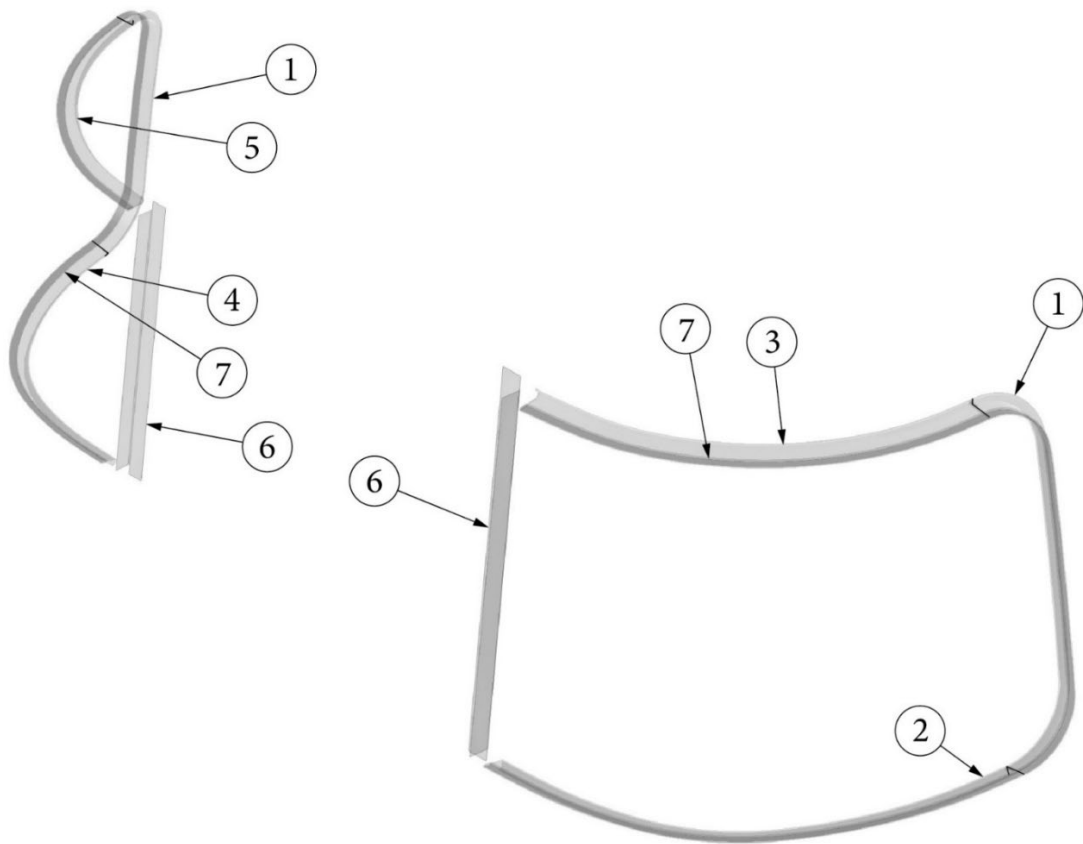

WINDOWS

Panoramic Window Trim

135394
135395

Install, Panoramic Window Trim, CS
Install, Panoramic Window Trim, RS

1. 201578-02
2. 201579-02
3. 201581-05
4. 201580-02
5. 201581-06
6. 110900
7. 203225-01

End cap, Trim ring, Aluminum
Trim ring, Lower, Aluminum
Trim ring, Upper, Aluminum
Trim ring, Lower, Aluminum
Trim ring, Upper, Aluminum
Trim formed, Aluminum.
Trim Lok, Gray, .75" #1375-1/8, G-7