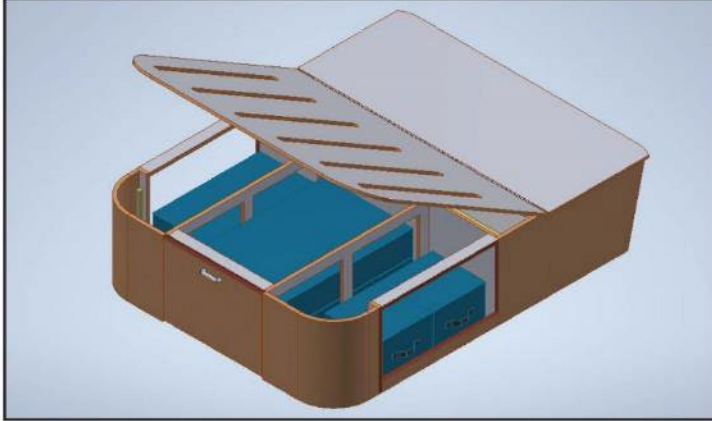

DECOR BOARDS

Decor Board, Bedroom

AIRSTREAM X POTTERY BARN

New Under bed Storage with Canvas Bins

Airstream 'Essential' Canvas Bins:

998263-08 | 12W x 12D x 8HT

998263-09 | 30W x 20D x 5.5HT

SEE: 998263-TAB Pottery Barn Goody Box Kit