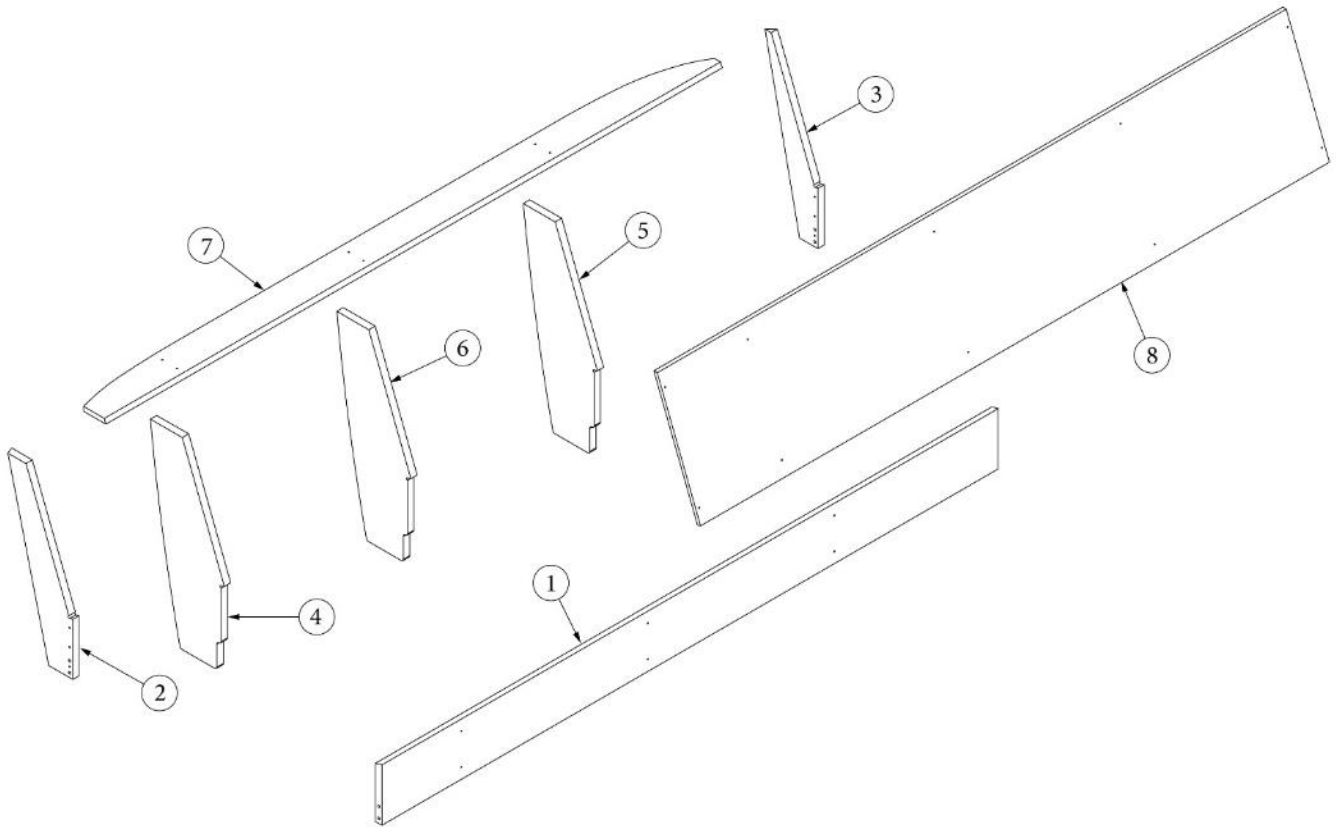

FURNITURE, LOUNGE

Sofa Back, Front

969624

Assy, Sofa Back, Front

1. 969624&000118CE	Pre laminate, .75 x 6.19 x 73.13"
2. 969624&000218CE	Pre laminate, .75 x 39 x 32"
3. 969624&000318CE	Pre laminate, .75 x 39 x 32"
4. 969624&000418CE	Pre laminate, .75 x 10 x 32"
5. 969624&000518CE	Pre laminate, .75 x 10 x 32"
6. 969624&000618CE	Pre laminate, .75 x 10 x 32"
7. 969624&000712CE	Pre laminate, .5 x 5.26 x 73.13"
8. 800507-03	Lauan, .38 x 14.26 x 74.63"
9. 380041	Bracket, 90-degree, 1" x 1"