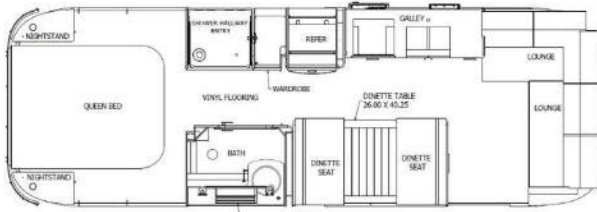

1. 704886-1	Sofa seat, RS
2. 704886-2	Sofa seat, Front
3. 704886-3	Cushion, Sofa back
4. 704886-4	Corner wedge, Sofa

DECOR BOARDS

Decor Board, Laminate, Surface

AIRSTREAM X POTTERY BARN

28RB POTTERY BARN - QUEEN FLOOR PLAN