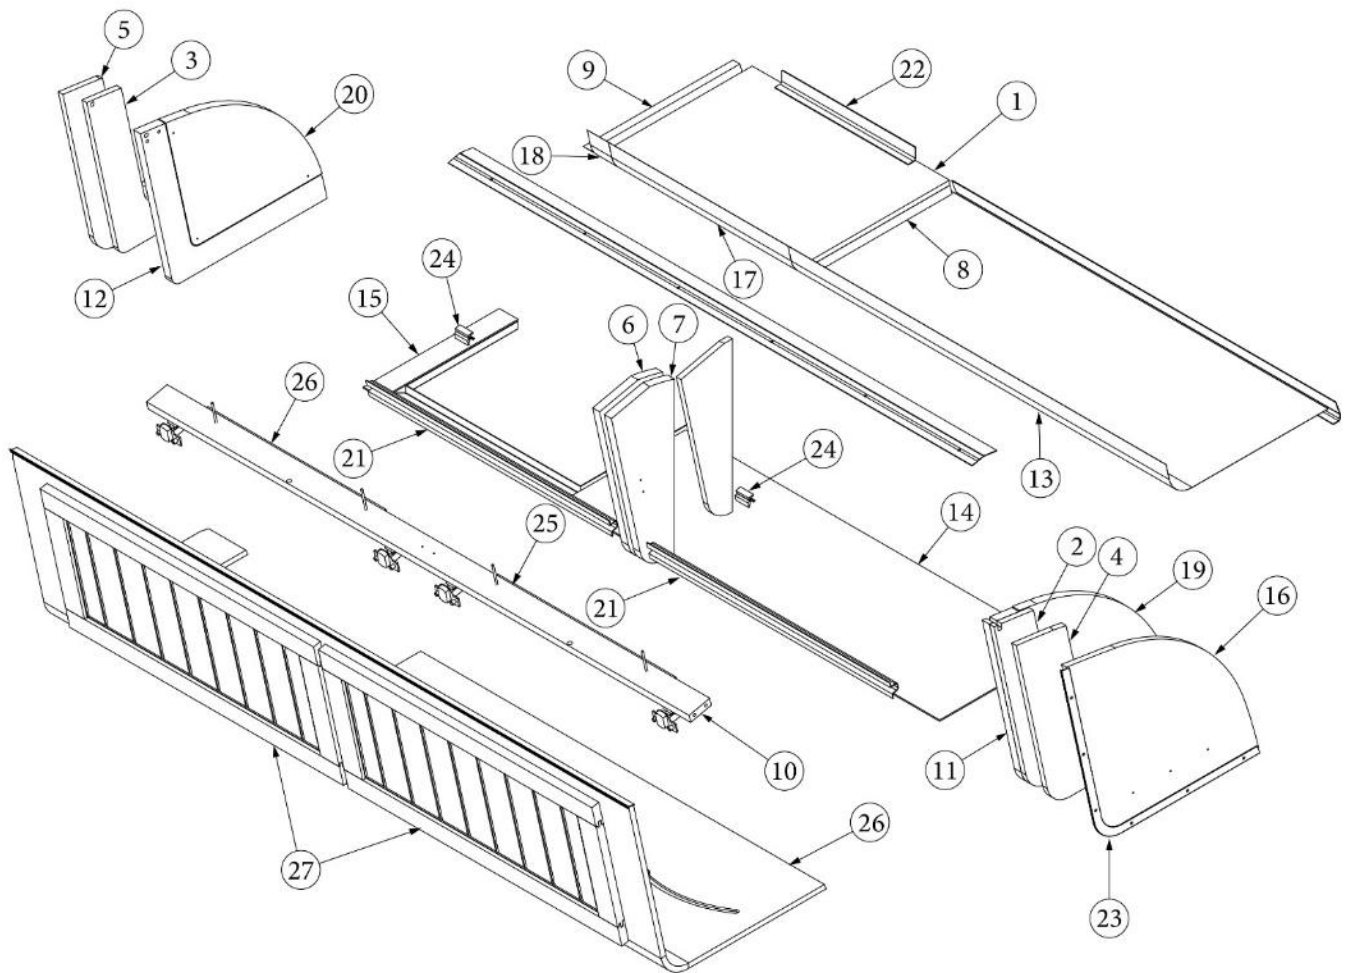

FURNITURE, GALLEY

Roof Locker, Galley

Parts Listed on Next Page