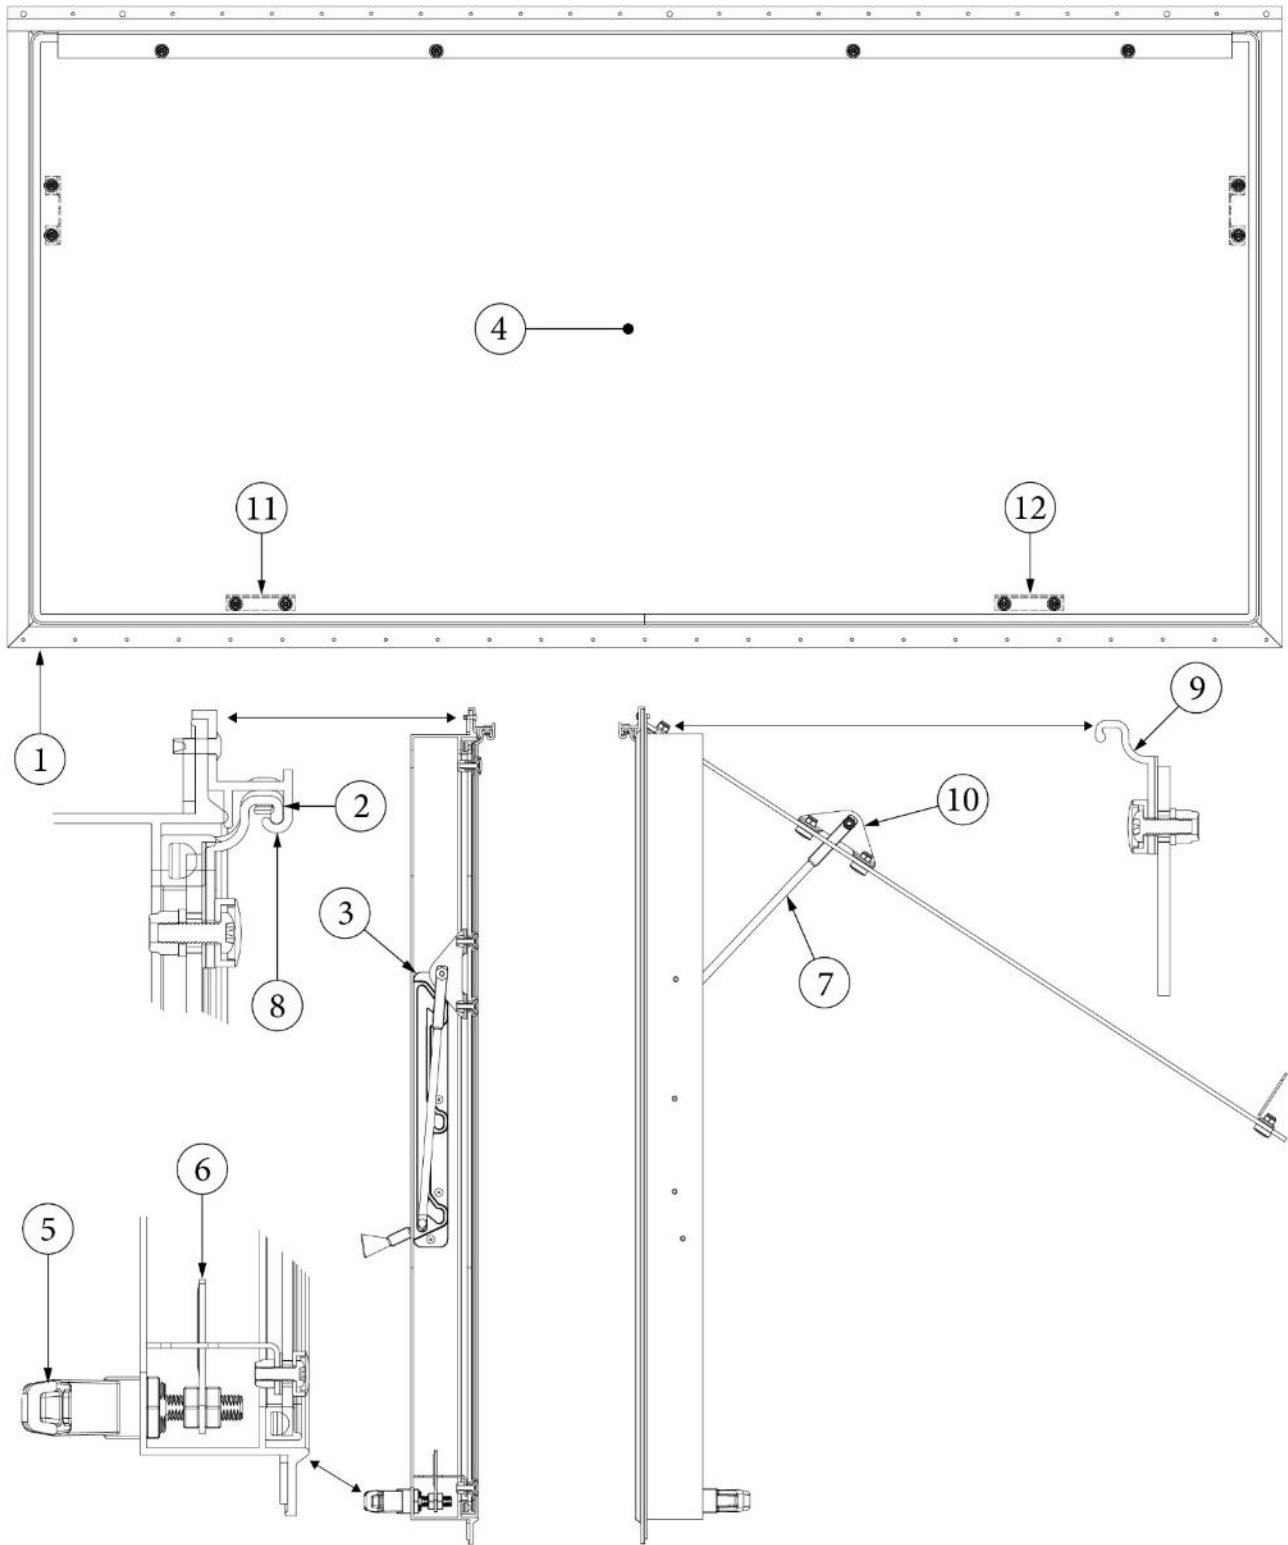

WINDOWS

Window, Flat, Front and Rear

Parts Listed on Next Page