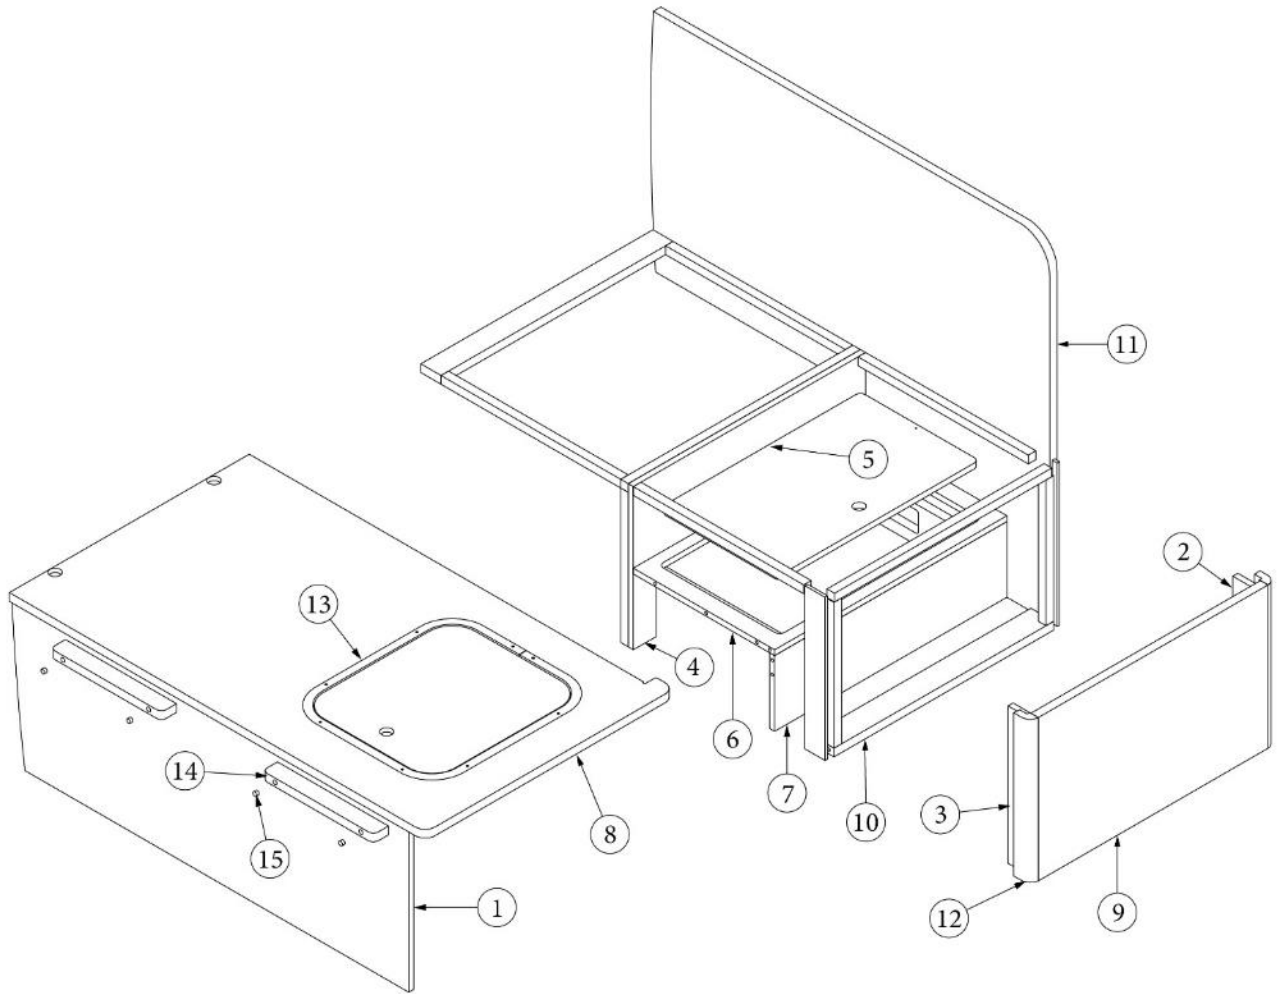

FURNITURE, GALLEY

Dinette Seat, Aft

Parts Listed on Next Page