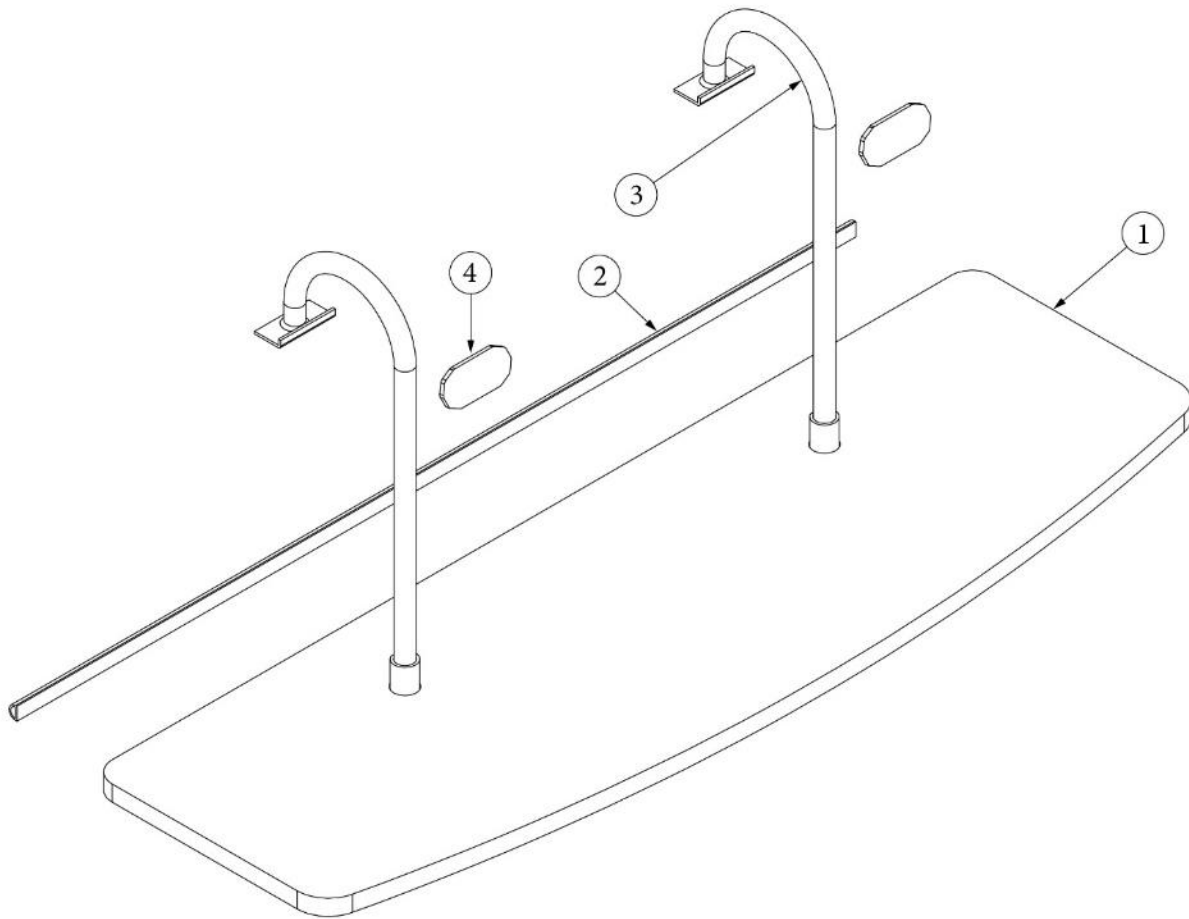

FURNITURE, GALLEY

Party Ledge

113712

Install, Party Ledge

1. 113712&000118FF	Pre laminate, .75 x 15 x 42"
2. 365458	Rubber seal
3. 455843	Bent arm, Party ledge
4. 365336-07	Foot gasket, Lower awning
365510	Edgebanding, 15/16"
386561	Label, Warning, Shelf capacity
704936	Bag, Party ledge
195617	Foam block, Ledge arm