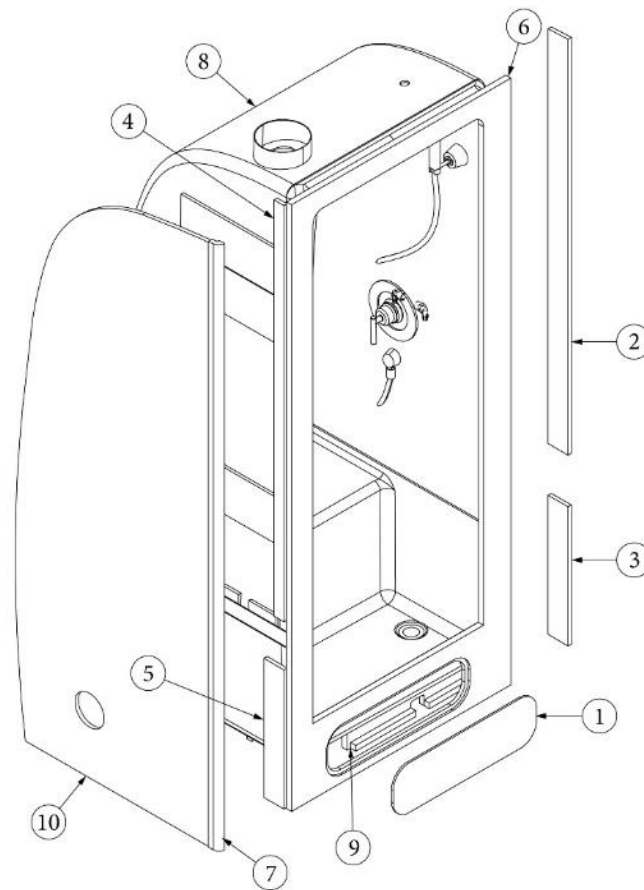

FURNITURE, LAVATORY

Shower Compartment

969648-01

Assy, Shower Compartment

1. 969648&000212BC	Pre laminate, .5 x 21.44 x 6.44"
2. 969648&000312CC	Pre laminate, .5 x 3 x 53.81"
3. 969648&000412CC	Pre laminate, .5 x 3 x 18"
4. 969648&000512CC	Pre laminate, .5 x 1.5 x 53.85"
5. 969648&000612CC	Pre laminate, .5 x 3 x 18"
6. 969648&000718BC	Pre laminate, .75 x 32.75 x 78.5"
7. 801706-1008	Hardwood radius, 78.5"
8. 203081-01	Shower stall
9. 969917	Shower stand assembly
10. 969648&001512BC	Pre laminate, 28.89 x 78.19"
386572-02	Edgebanding, Planked Urban Oak, 15/16"
203138-04	Extrusion, Plastic, oak wall, 1/2"
602896	Assy, Shower hardware, Matte Black
690266-08	Trim ring, Bath exhaust
943882	Shower valve assembly