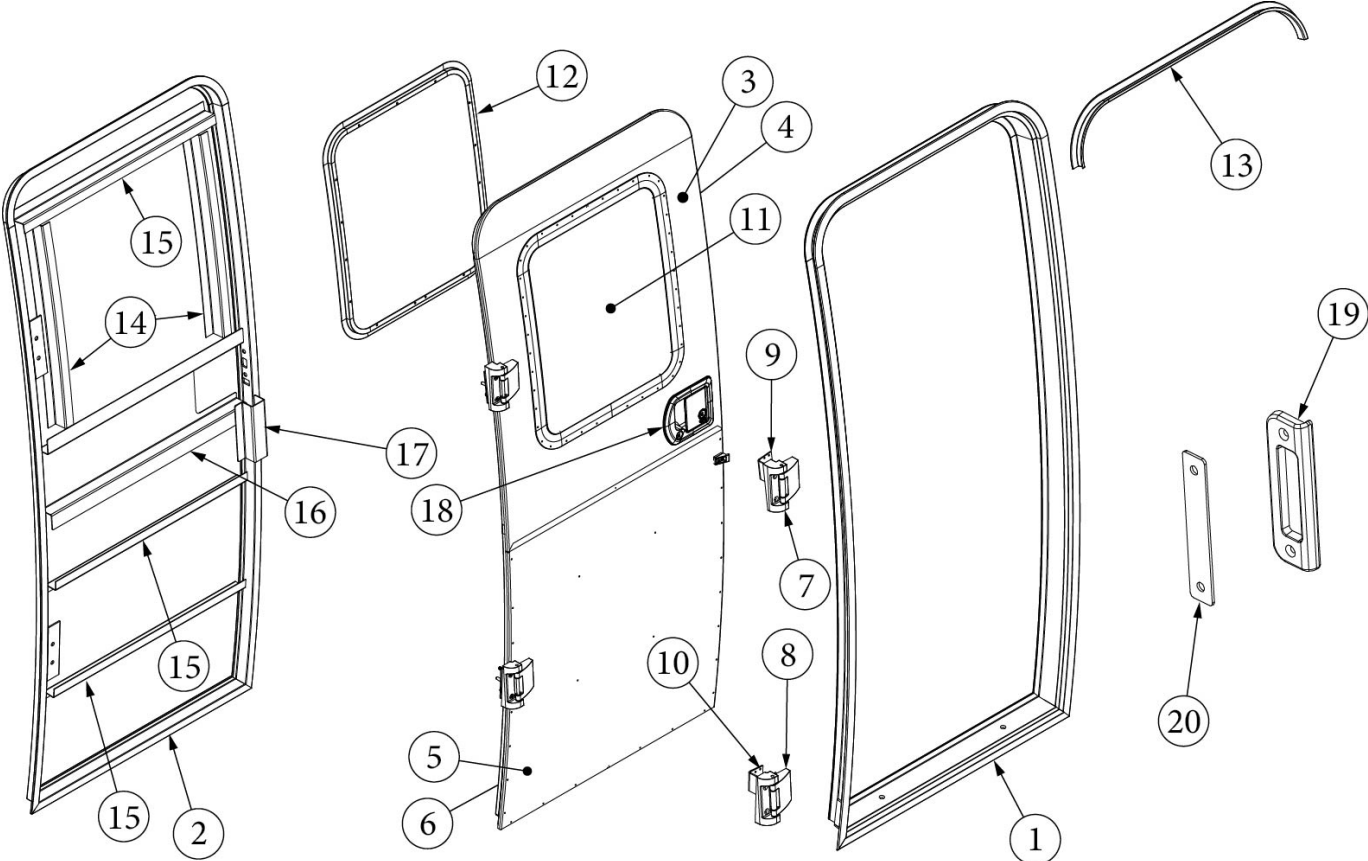

EXTERIOR DOORS

Main Door, LH Hinge, New Style

Parts Listed on Next Page