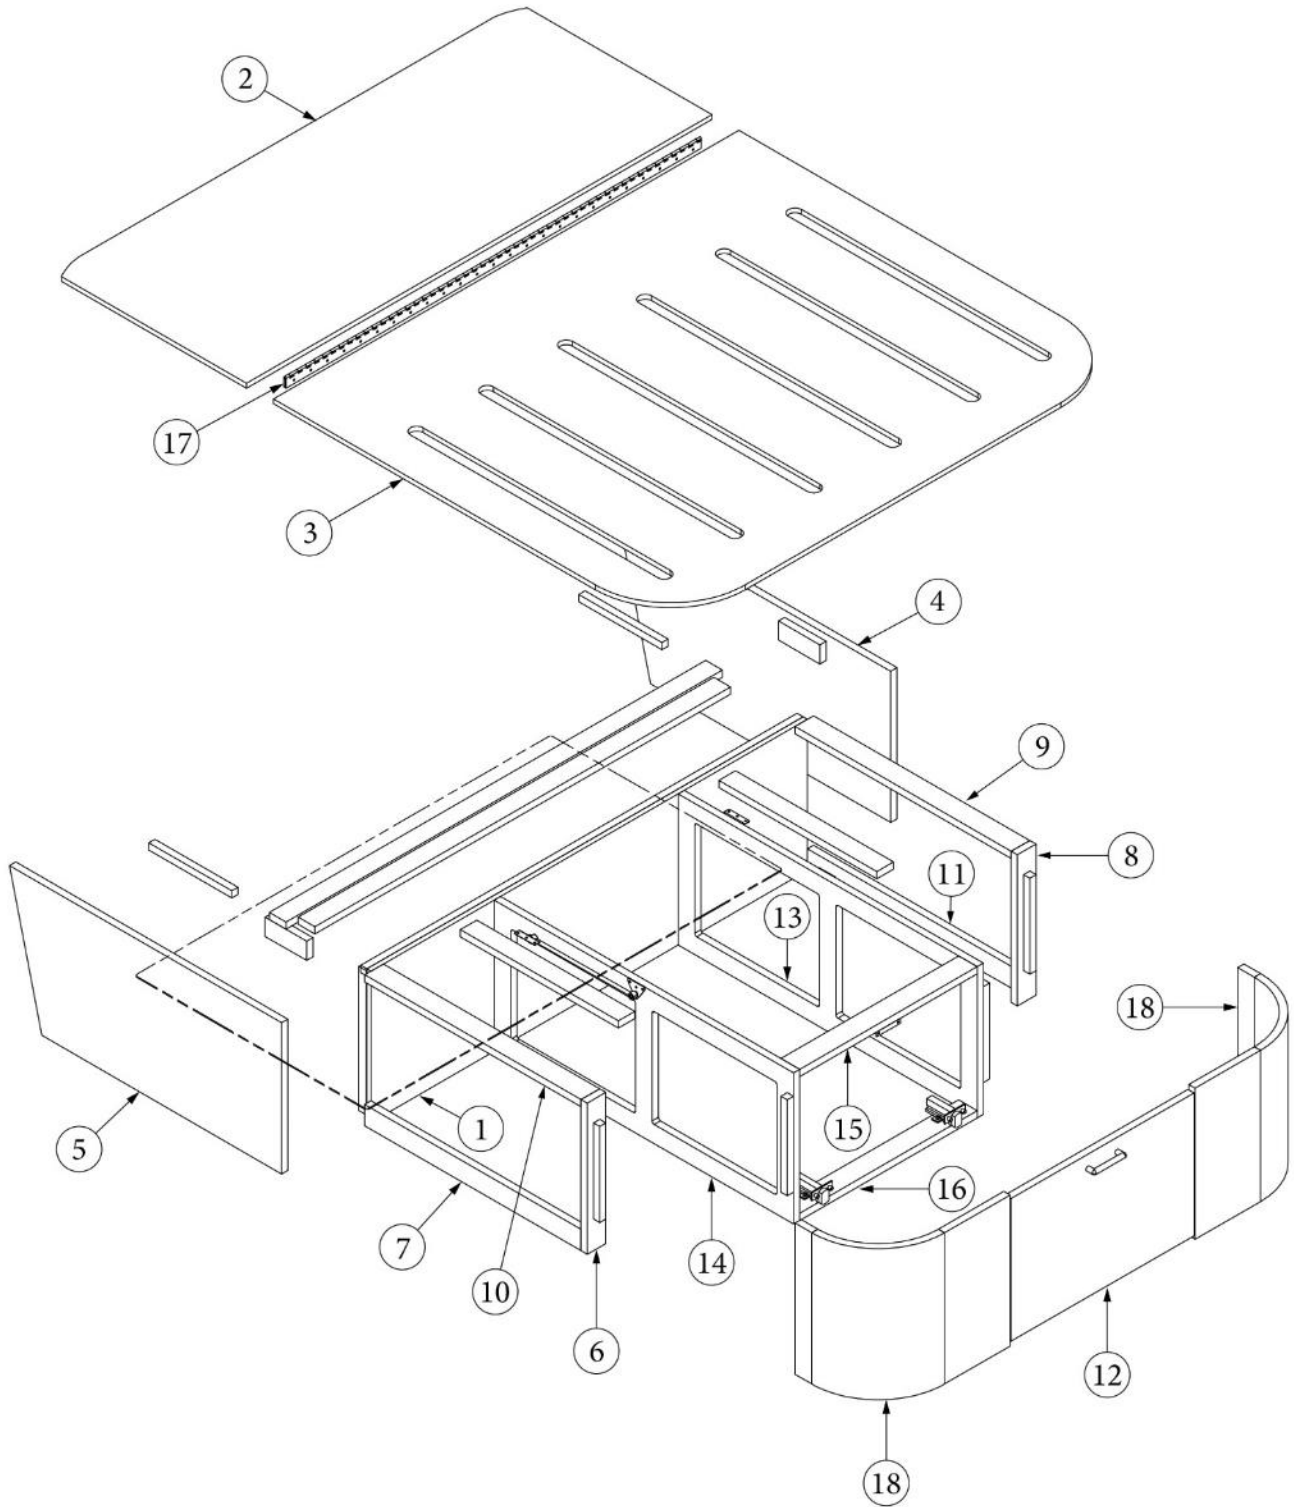

FURNITURE, BEDROOM

Bed, Queen

Parts Listed on Next Page