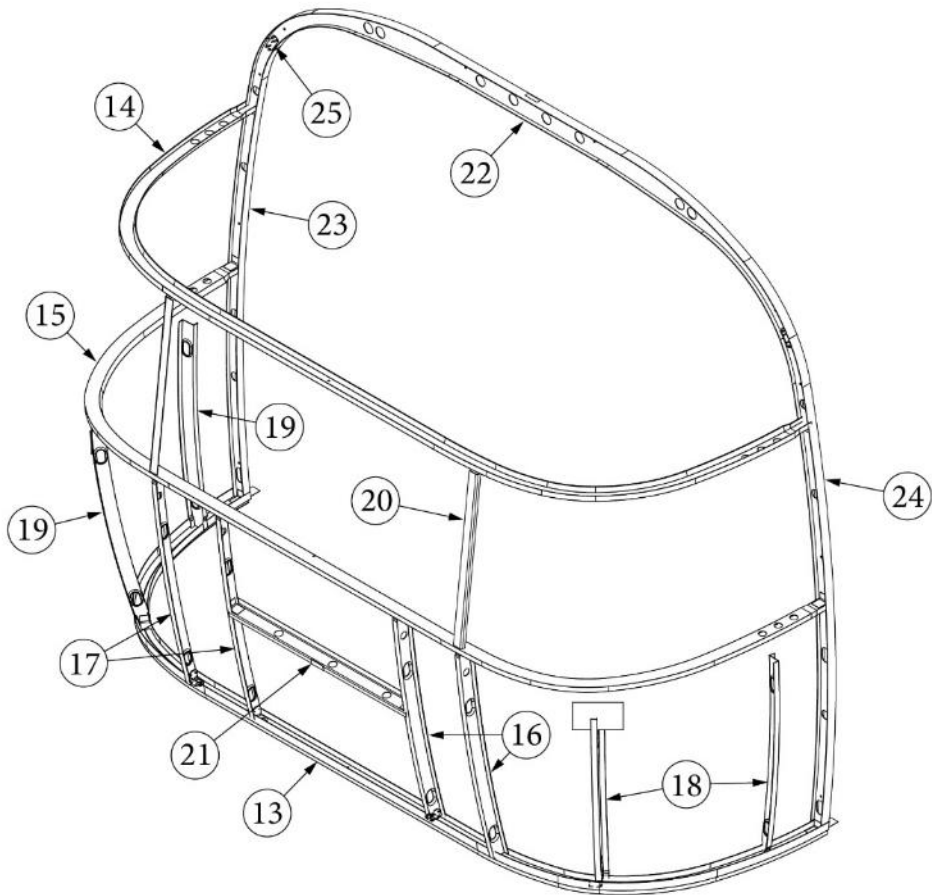

Refrigerator

690771-01	Refrigerator, LH, 8.2CF
969646	Refrigerator stand
969645-01	Refer Panel

EXTERIOR SHELL

Front End

Parts Listed on Next Page

EXTERIOR SHELL

Front End

923506-01	Front End Shell
1. 114888	Segment, Center left
2. 114889	Segment, Center right
3. 114893	Segment, #25
4. 114890	Segment, #26
5. 114891	Segment, #27
6. 114894	Segment, #28
7. 114895	Segment, #29
8. 116344	Exterior plate, Front lower
9. 372089-101	Panoramic window, CS
10. 371346-02	Center window, Front
11. 372088-101	Panoramic window, RS
12. 512859	LED clearance light, Amber
382389	Gasket, clearance light
13. 116333	Bow, floor
14. 114678	Bow, upper window
15. 114677	Bow, lower window
16. 114505-01	Support, lower end shell, LH
17. 114505-02	Support, lower end shell, RH
18. 101315-01	Brace, vertical rear, LH
19. 101315-02	Brace, vertical rear, RH
20. 454910	Support, window wrap
21. 116037-01	Z Bar, horizontal frame, 29.5"
22. 116381-01	0 Bow, Roof
23. 116383-01	0 Bow, Wall, RH
24. 116383-02	0 Bow, Wall, LH
25. 116384-01	0 Bow, Plate
114813-01	Angle, 1 x 1.25 x 1.5"
114813-02	Angle, 1.25 x 2 x 2.5"
115699	Backer plate, End shell
455754	End shell support bracket