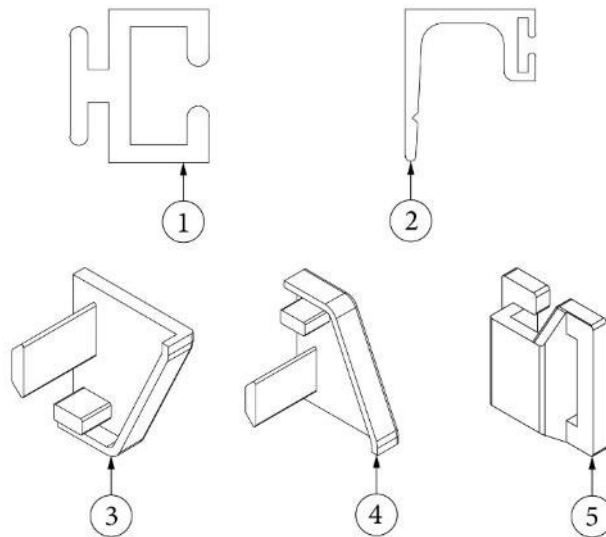

WINDOW COVERINGS

Drapes and Shades, Hardware

1. 101217	Track, Curtain
2. 101225	Bracket, Curtain stand off
3. 200785	End, Curtain track, LH
4. 200784	End, Curtain track, RH
5. 700045	Glides w/elastic "G" type
704896	Fabric, Emery Drape, Oatmeal
704198	Fabric lining blackout, Ivory White
700005	Fastener, Cap
700006	Fastener, Socket
700020	Pile Velcro
700021	Hook, Velcro, White

Valances

969693-01	Valance assembly, Dinette
969693-02	Valance assembly, Bedroom
969693-03	Valance assembly, Lounge