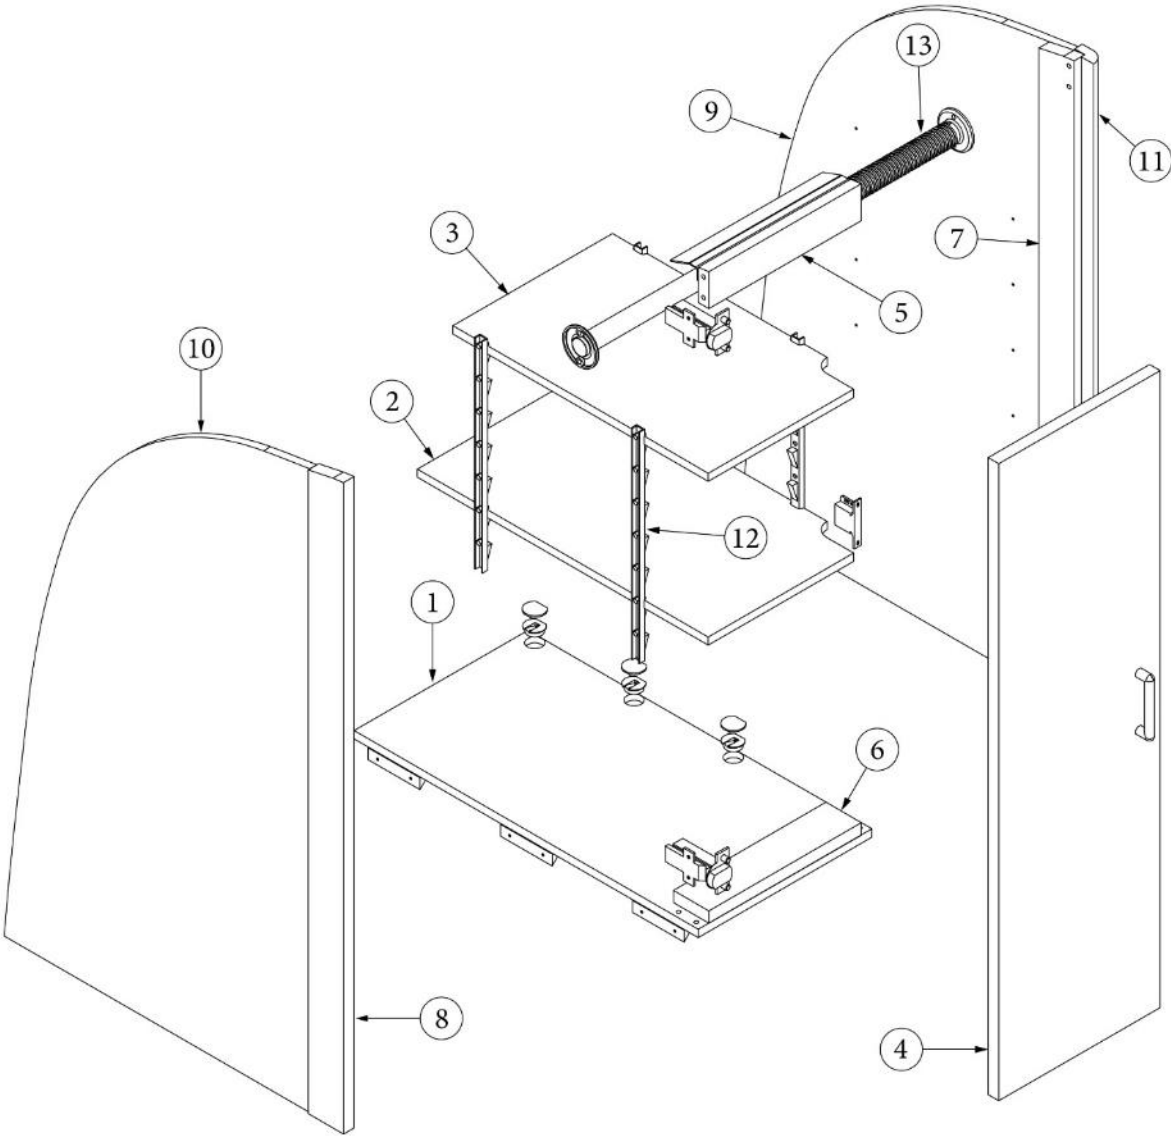

FURNITURE, BEDROOM

Hanging Wardrobe, Curbside

Parts Listed on Next Page