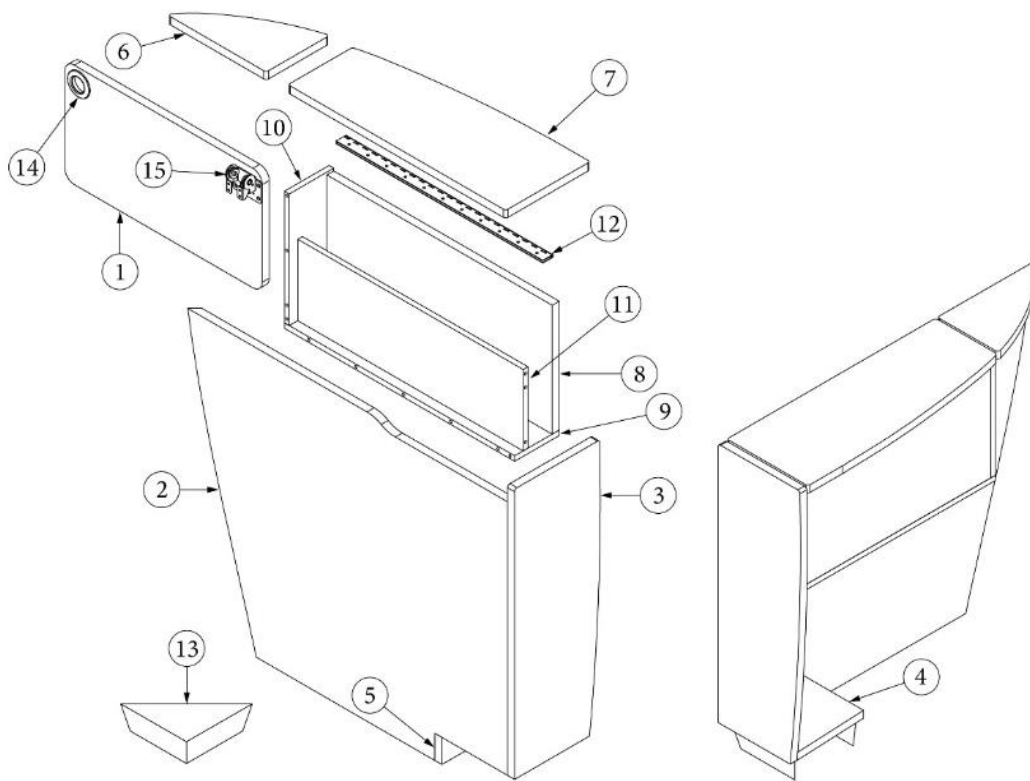

FURNITURE, LOUNGE

Sofa Arm

969697

Assy, Sofa Arm

1. 969697&000118JC	Pre laminate, .75 x 11 x 21"
2. 969697&000218CE	Pre laminate, .75 x 37.63 x 28.5"
3. 969697&000318CE	Pre laminate, .75 x 9.25 x 29.25"
4. 969697&000418CE	Pre laminate, .75 x 7.25 x 7.75"
5. 969697&000518CE	Pre laminate, .75 x 2.5 x 8"
6. 969697&000618CE	Pre laminate, .75 x 7.5 x 10.69"
7. 969697&000718CE	Pre laminate, .75 x 9 x 23.18"
8. 969697&000818CE	Pre laminate, 11.88 x 24"
9. 969697&000912CE	Pre laminate, .5 x 4.75 x 24.5"
10. 969697&001012CE	Pre laminate, .5 x 4.75 x 12.13"
11. 969697&001112CC	Pre laminate, .5 x 7.5 x 24"
12. 380203-02	Hinge, Piano
13. 802585-1009	Foot, Sofa
14. 382797	Finger pull, Matte black
15. 382784	Hinge, Dual axis
365386-01	Edgebanding, Linen, .63"
365386-02	Edgebanding, White Linen, .94"
386572-02	Edgebanding, Planked Urban Oak, 15/16"
382057	Knockdown, 8mm