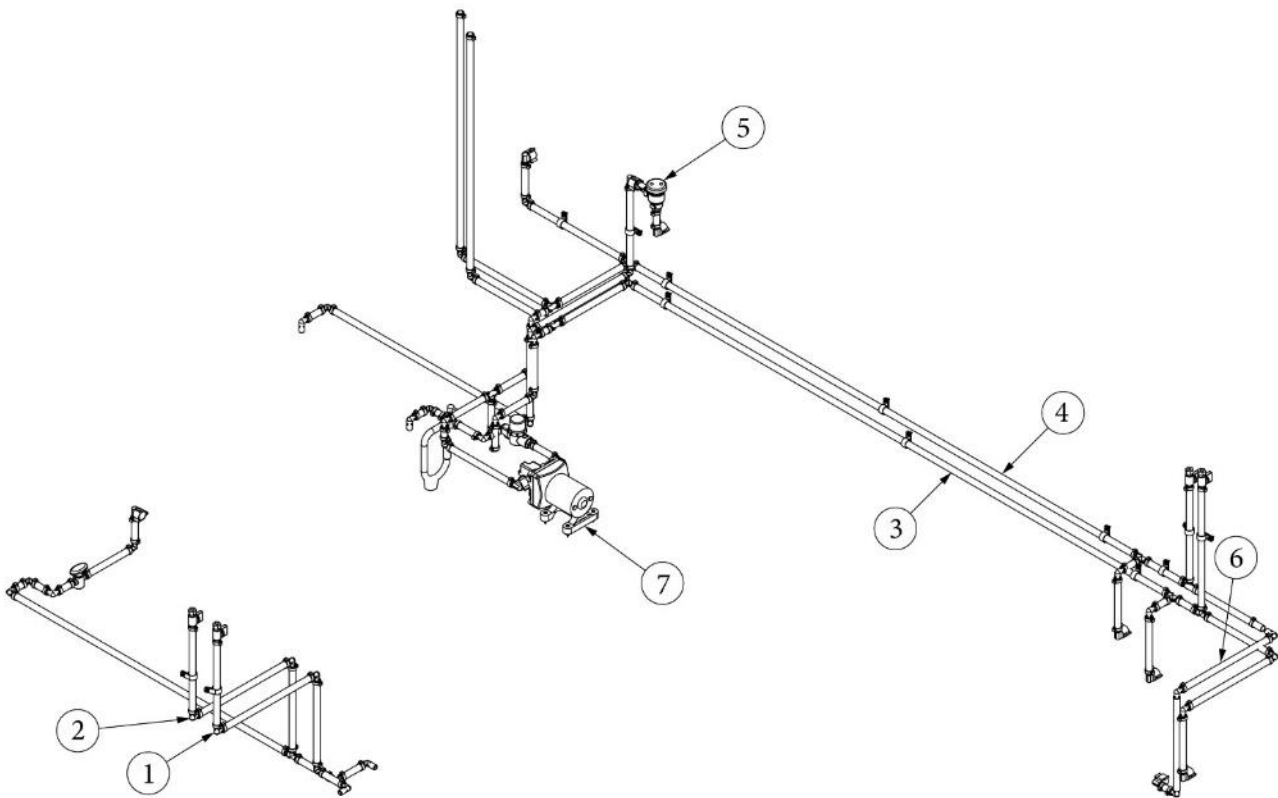

PLUMBING, FRESH WATER SYSTEM

Fresh Water Lines

113651

Install, Fresh Water System

1. 943964	Layout, CS hot
2. 943965	Layout, CS cold
3. 943966	Layout, RS hot
4. 943967	Layout, RS cold
5. 943968	Layout, Tank flush
6. 943969	Layout, Water heater
7. 943970	Layout, Water pump connect
602137	Valve, shut off
602256-22	Valve, Poly, .5" barb x .5" straight
601441-02	Check valve, Breaker, CSA Required
602307	Water pump, Shurflo, 3GPM
601668-01	Vacuum filter, Water pump, Shurflo