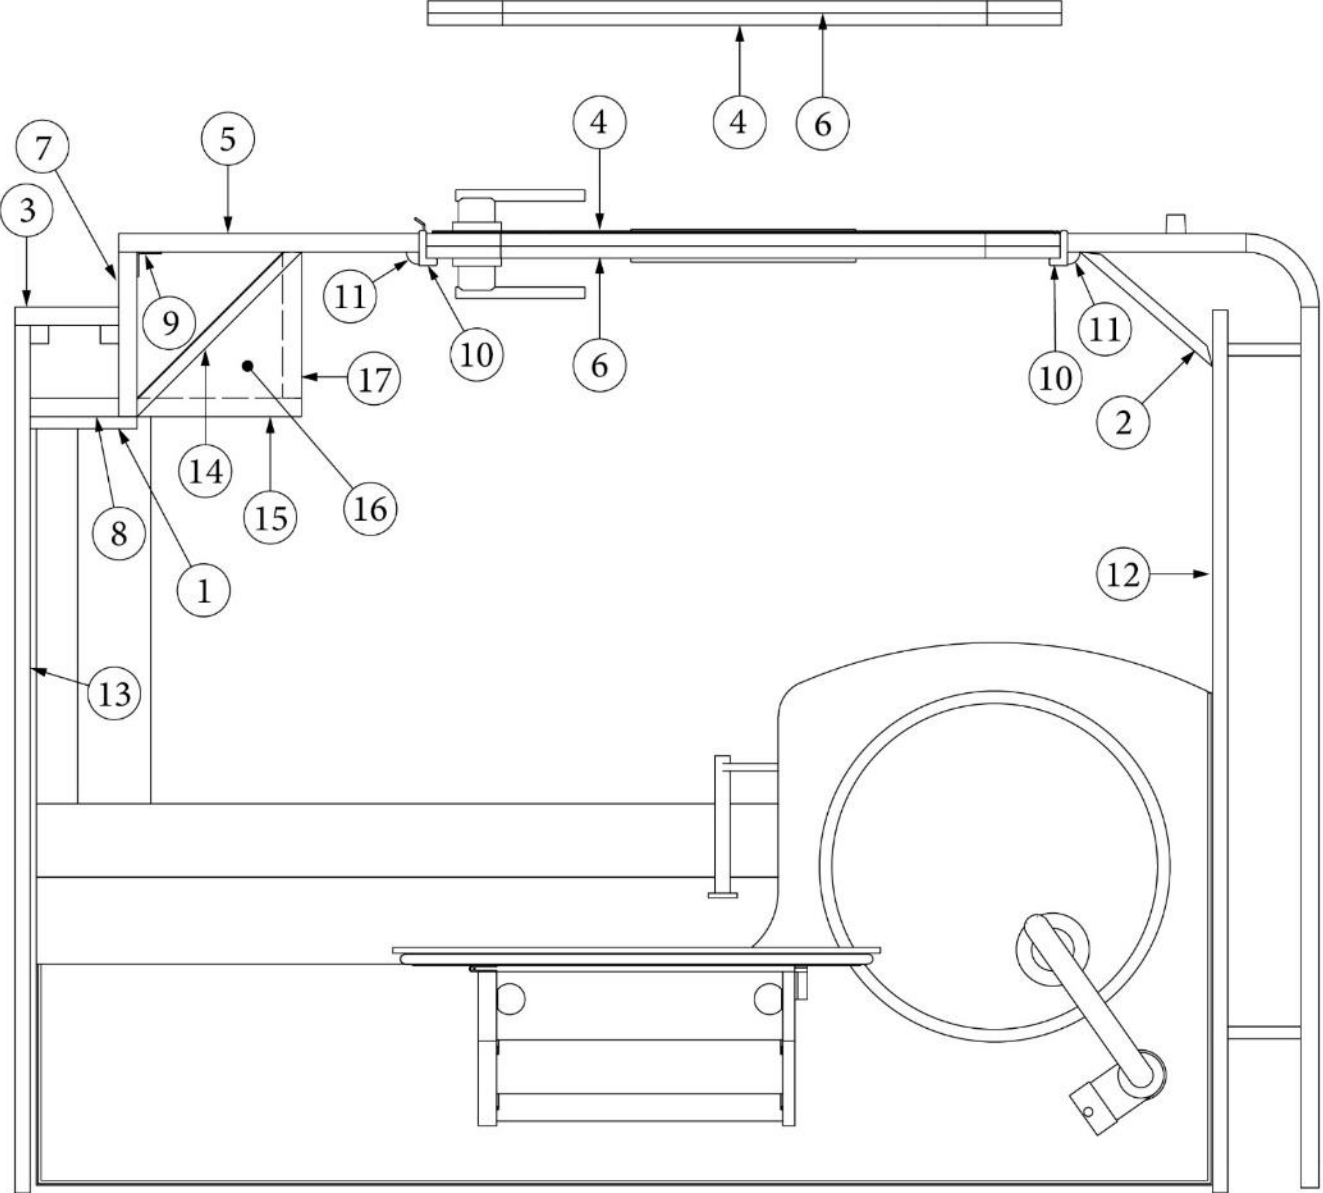

FURNITURE, LOUNGE
FURNITURE, LAVATORY

Bath Module

Parts Listed on Next Page