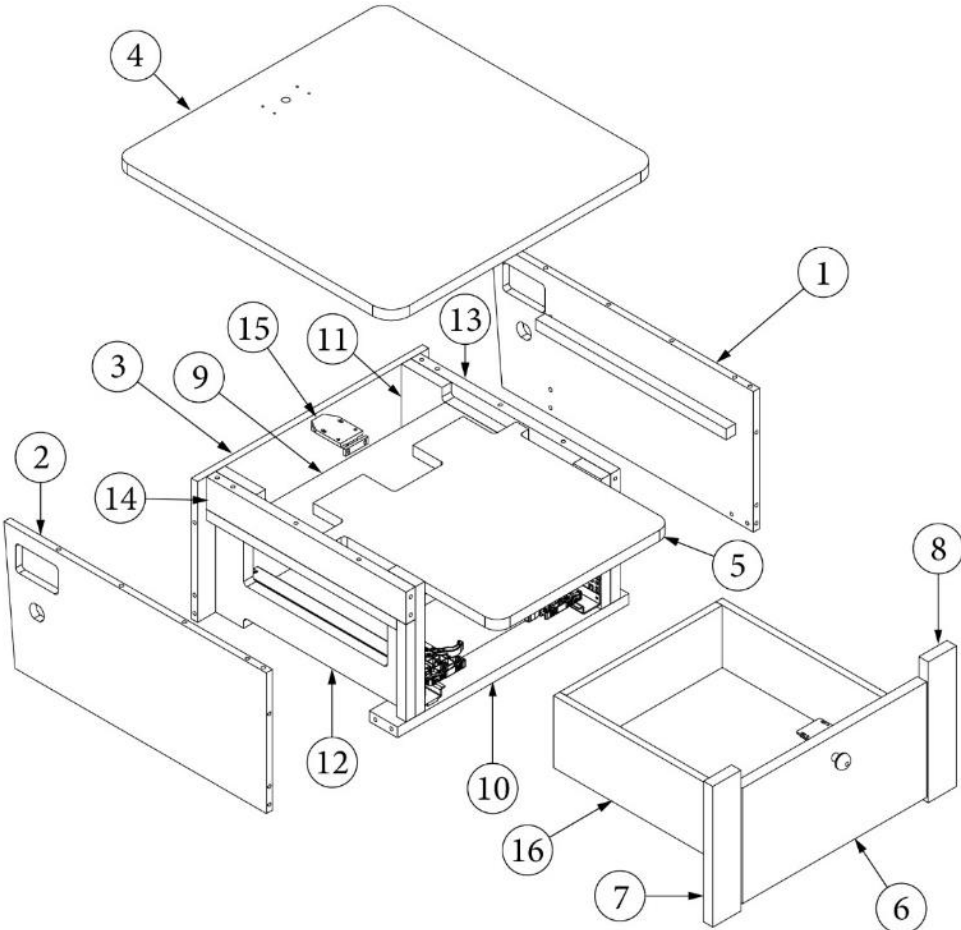

FURNITURE, BEDROOM

Nightstand, Twin

Parts Listed on Next Page