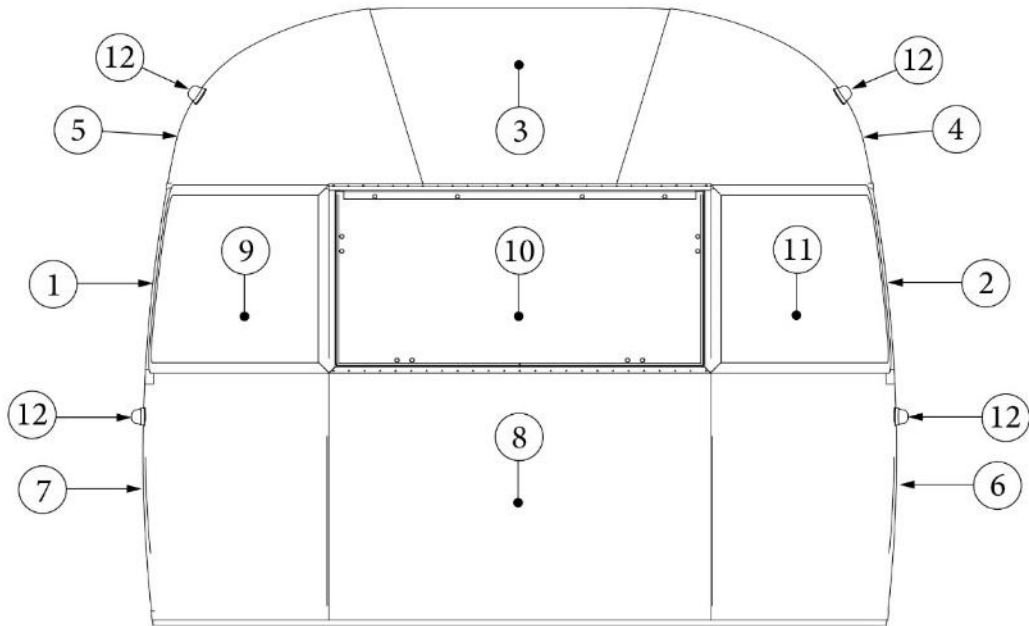

EXTERIOR SHELL

Front End

Parts Listed on Next Page