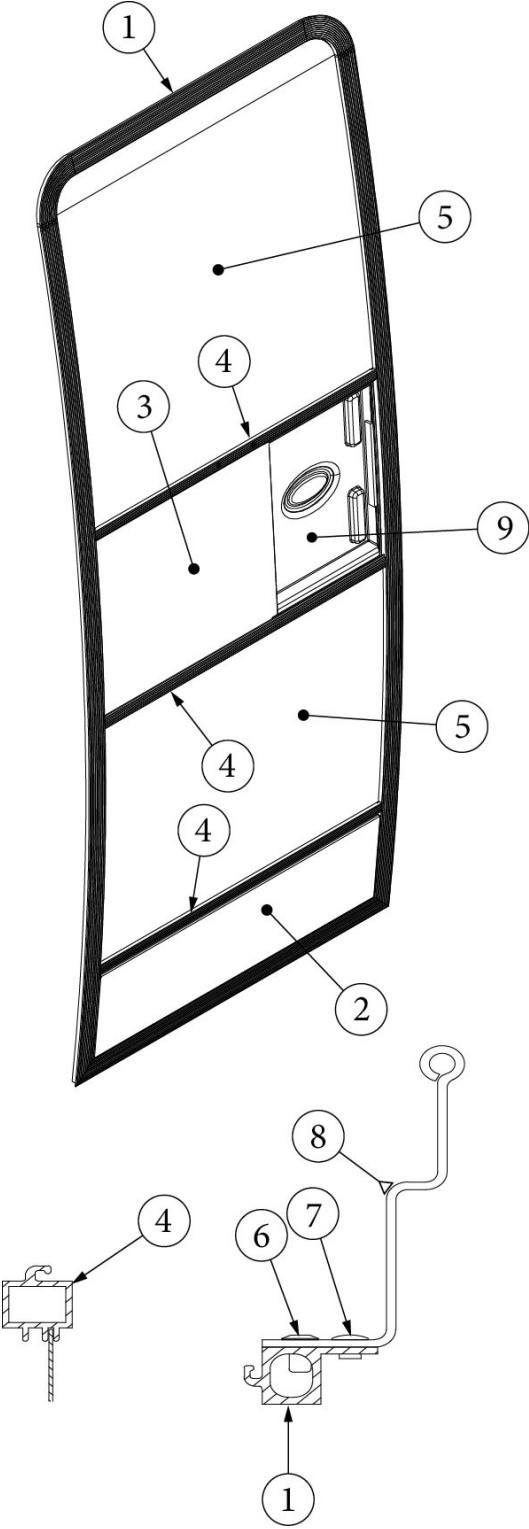

EXTERIOR DOORS

Screen Door, New Style

Parts Listed on Next Page