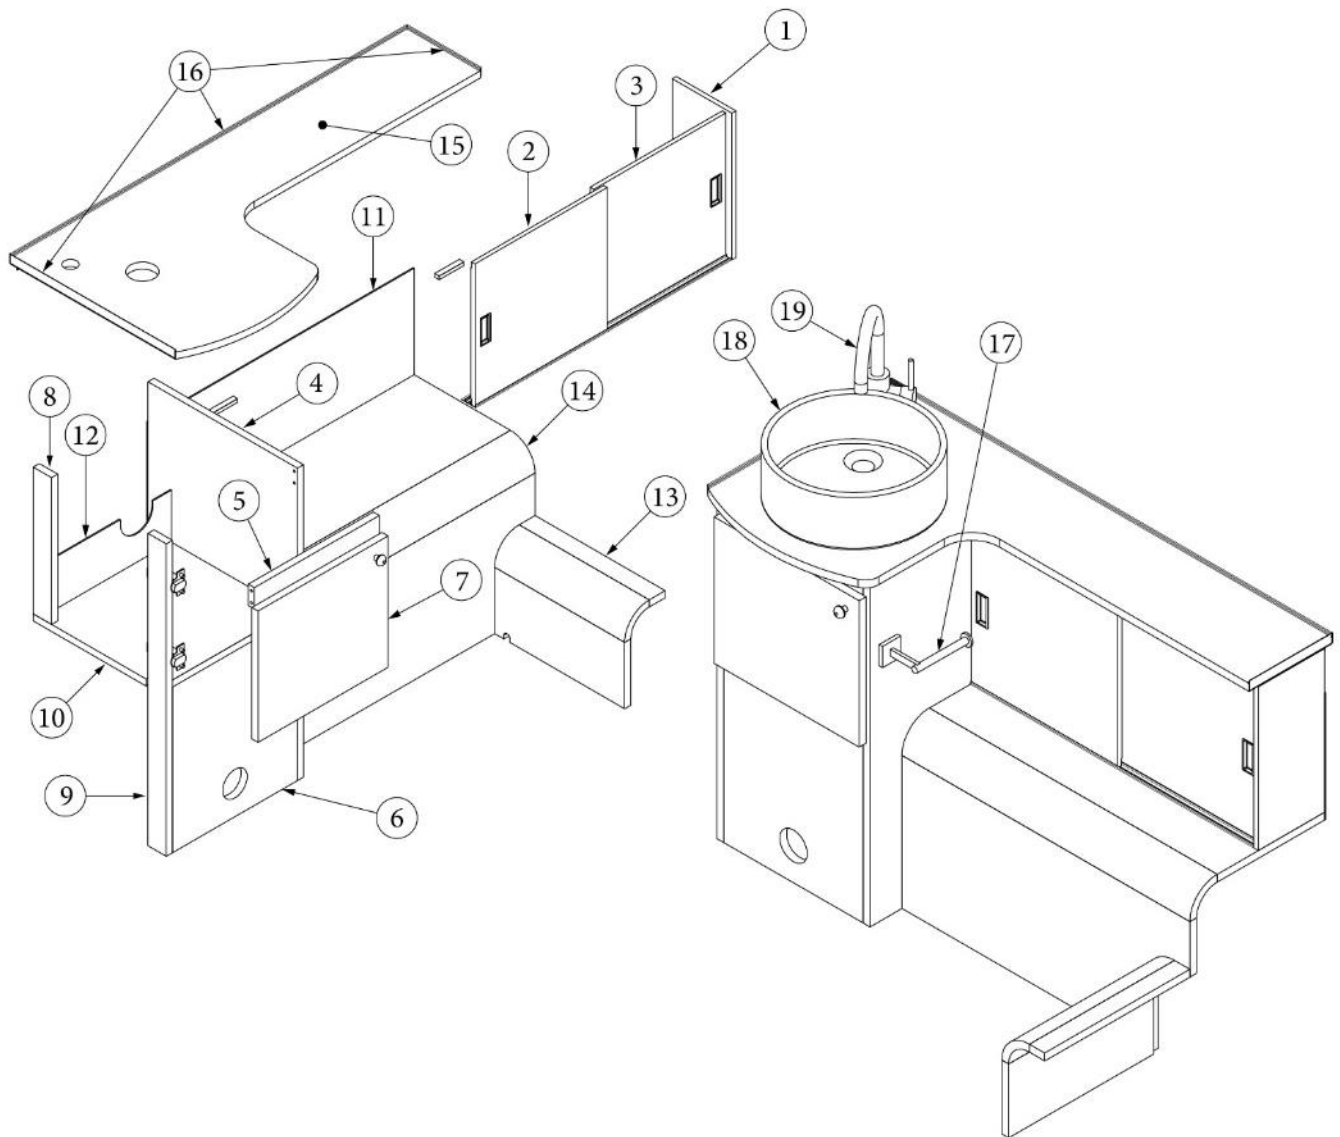

FURNITURE, LAVATORY

Lavatory Cabinet

Parts Listed on Next Page