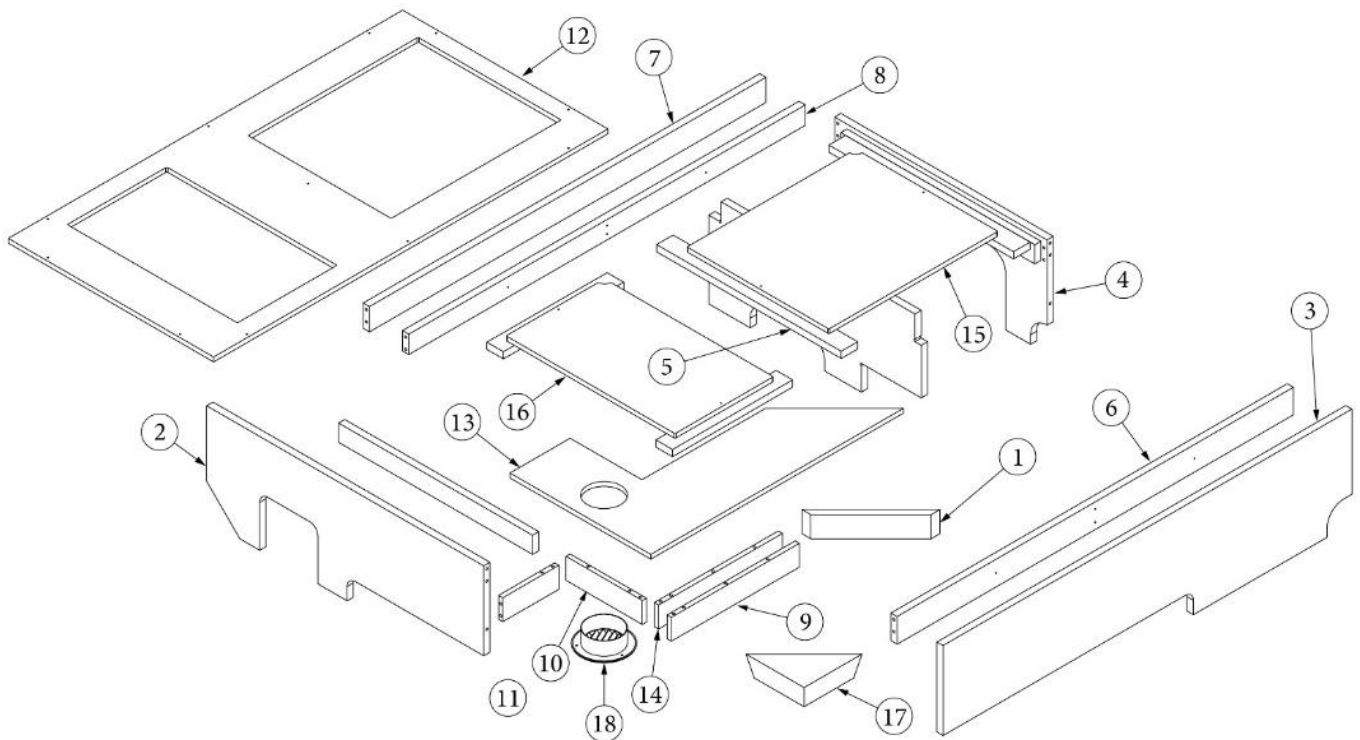

FURNITURE, LOUNGE

Sofa Base, RS

969623

Assy, Sofa Base, RS

1. 969623&000118BE	Pre laminate, .75 x 2.5 x 11.75"
2. 969623&000218CE	Pre laminate, .75 x 34.15 x 11.88"
3. 969623&000318CE	Pre laminate, .75 x 49.3 x 11.88"
4. 969623&000418CE	Pre laminate, .75 x 27.15 x 11.88"
5. 969623&000518CE	Pre laminate, .75 x 25.63 x 11.88"
6. 969623&000618CE	Pre laminate, .75 x 2.88 x 47.8"
7. 969623&000718CE	Pre laminate, .75 x 2.63 x 47.8"
8. 969623&000818CE	Pre laminate, .75 x 2.13 x 47.8"
9. 969623&000912BE	Pre laminate, .5 x 2.5 x 15.44"
10. 969623&001012BE	Pre laminate, .5 x 2.5 x 9.21"
11. 969623&001112BE	Pre laminate, .5 x 2.5 x 6.75"
12. 969623&001212CE	Pre laminate, .5 x 24.75 x 47.56"
13. 969623&001312CE	Pre laminate, .5 x 16.96 x 31.68"
14. 969623&001412CE	Pre laminate, .5 x 2.5 x 14.94"
15. 969623&001512CE	Pre laminate, .5 x 11.88 x 20.38"
16. 969623&002312CE	Pre laminate, .5 x 11.88 x 20.38"
17. 802585-1009	Sofa foot
18. 602394-03	Register, Directional, Black, 4"