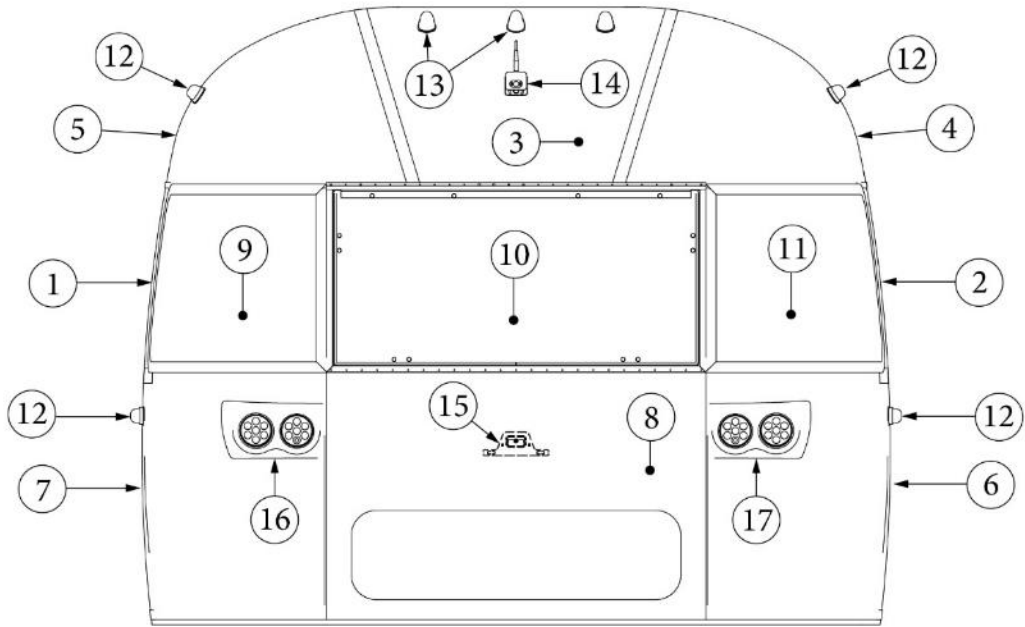

EXTERIOR SHELL

Aft End

Parts Listed on Next Page