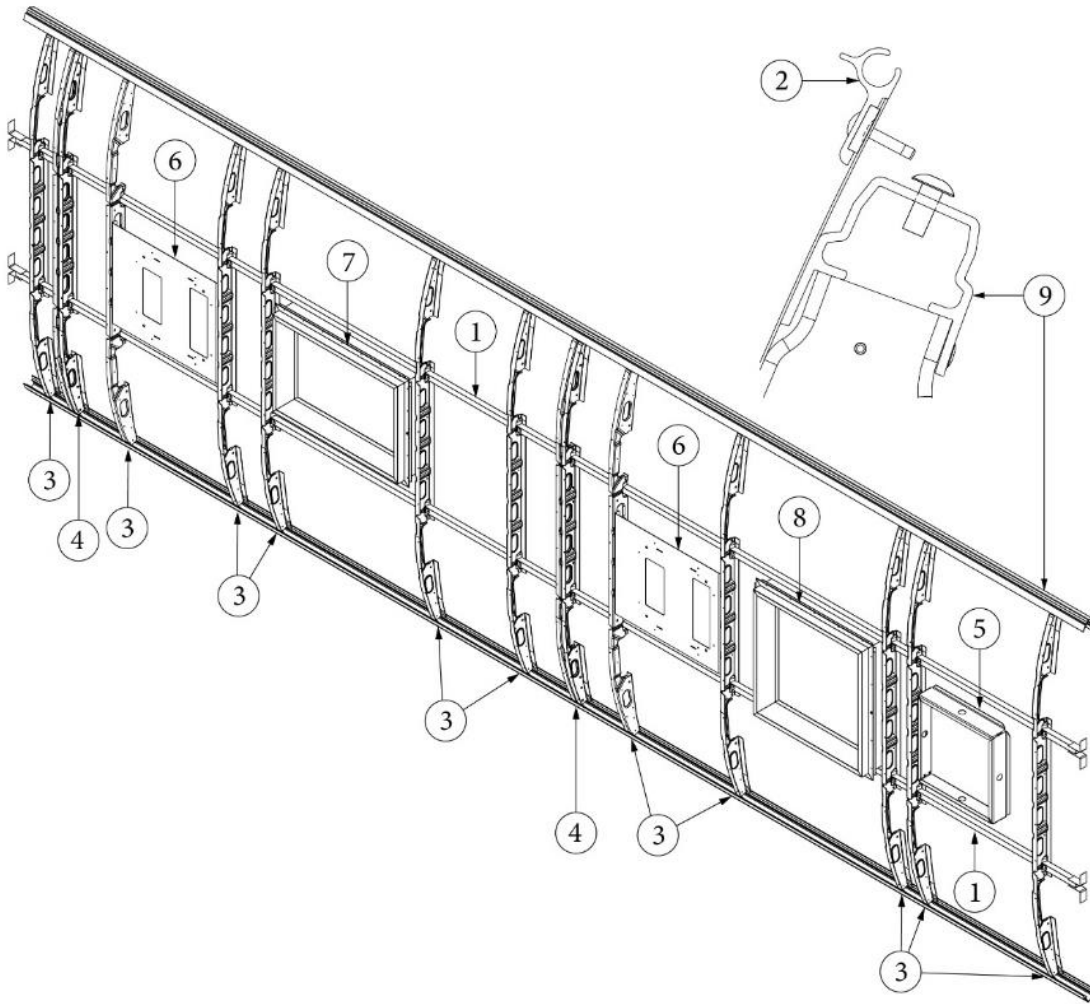

EXTERIOR SHELL

Roof

923539-02

Assembly, Roof

1. 116131	Tube, Shell frame, 1" x 1" x 24'
2. 114290-02	Extrusion, Awning/drip rail
3. 116128-02	Roof bow, Wide body
4. 116368	Roof I-beam, Wide body
5. 116217-01	Assembly, Exhaust fan frame
6. 455816	Mounting plate, AC install
7. 116356	Assembly, Skylight frame, 14" x 20"
115600-02	Backer plate, Skylight, 17"
115600-03	Backer plate, Skylight, 26"
8. 116355	Assembly, Skylight frame, 19" x 19"
115600-01	Backer plate, Skylight, 22"
9. 116401-02	Extrusion, Roof channel, 258"