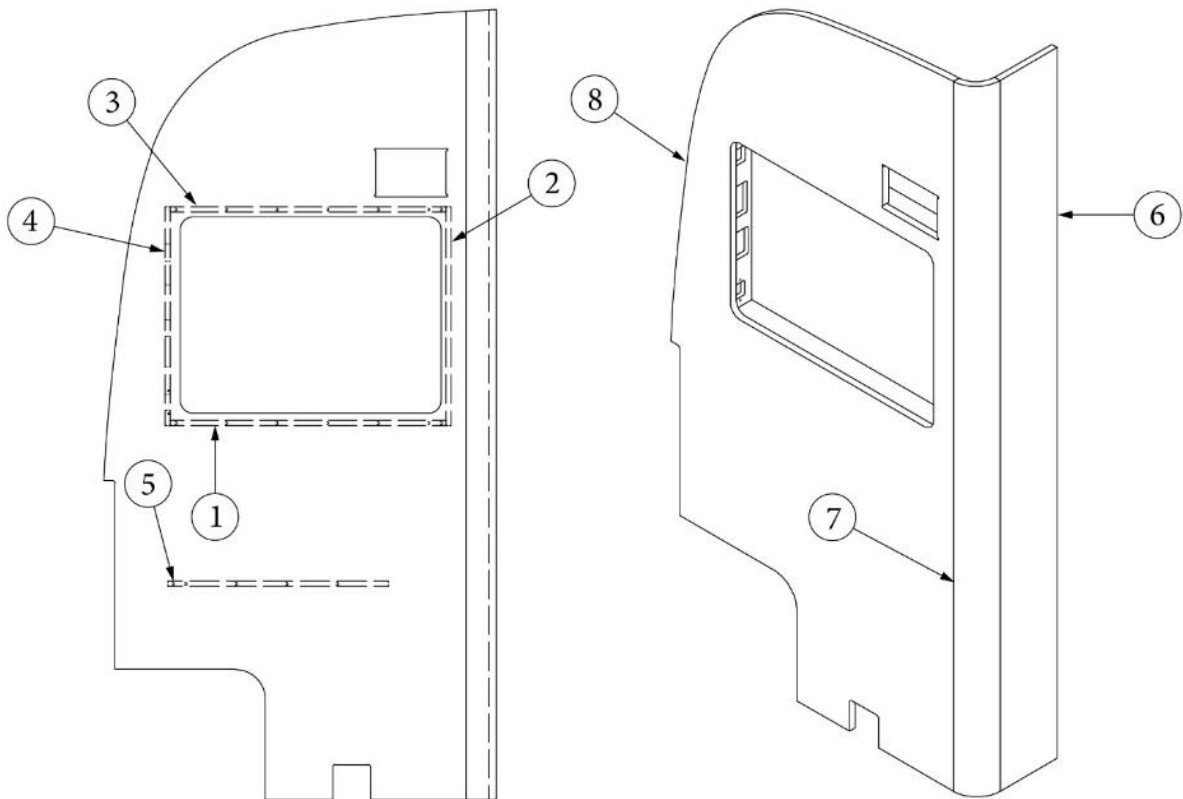

FURNITURE, LAVATORY

Bath, Forward Wall

969660-01

Assy, Forward Bath Wall

1. 969660&010112BC	Pre laminate, 27.5 x 3"
2. 969660&010212BC	Pre laminate, 3 x 21.75"
3. 969660&010312BC	Pre laminate, 27.5 x 3"
4. 969660&010412BC	Pre laminate, .5 x 3 x 21.75"
5. 969660&010512CE	Pre laminate, 22 x 3"
6. 969660&010718CE	Pre laminate, .75 x 7.32 x 78.63"
7. 801345	Radius, Plywood, .75 x 3 x 78.63"
8. 969660&001118CE	Pre laminate, 36.33 x 78.5"
801809	Laminate, White liner, 4' x 8'
801868-01	Laminate Backer, 4' x 8'
203942-03	T-Molding, Black, 13/16"