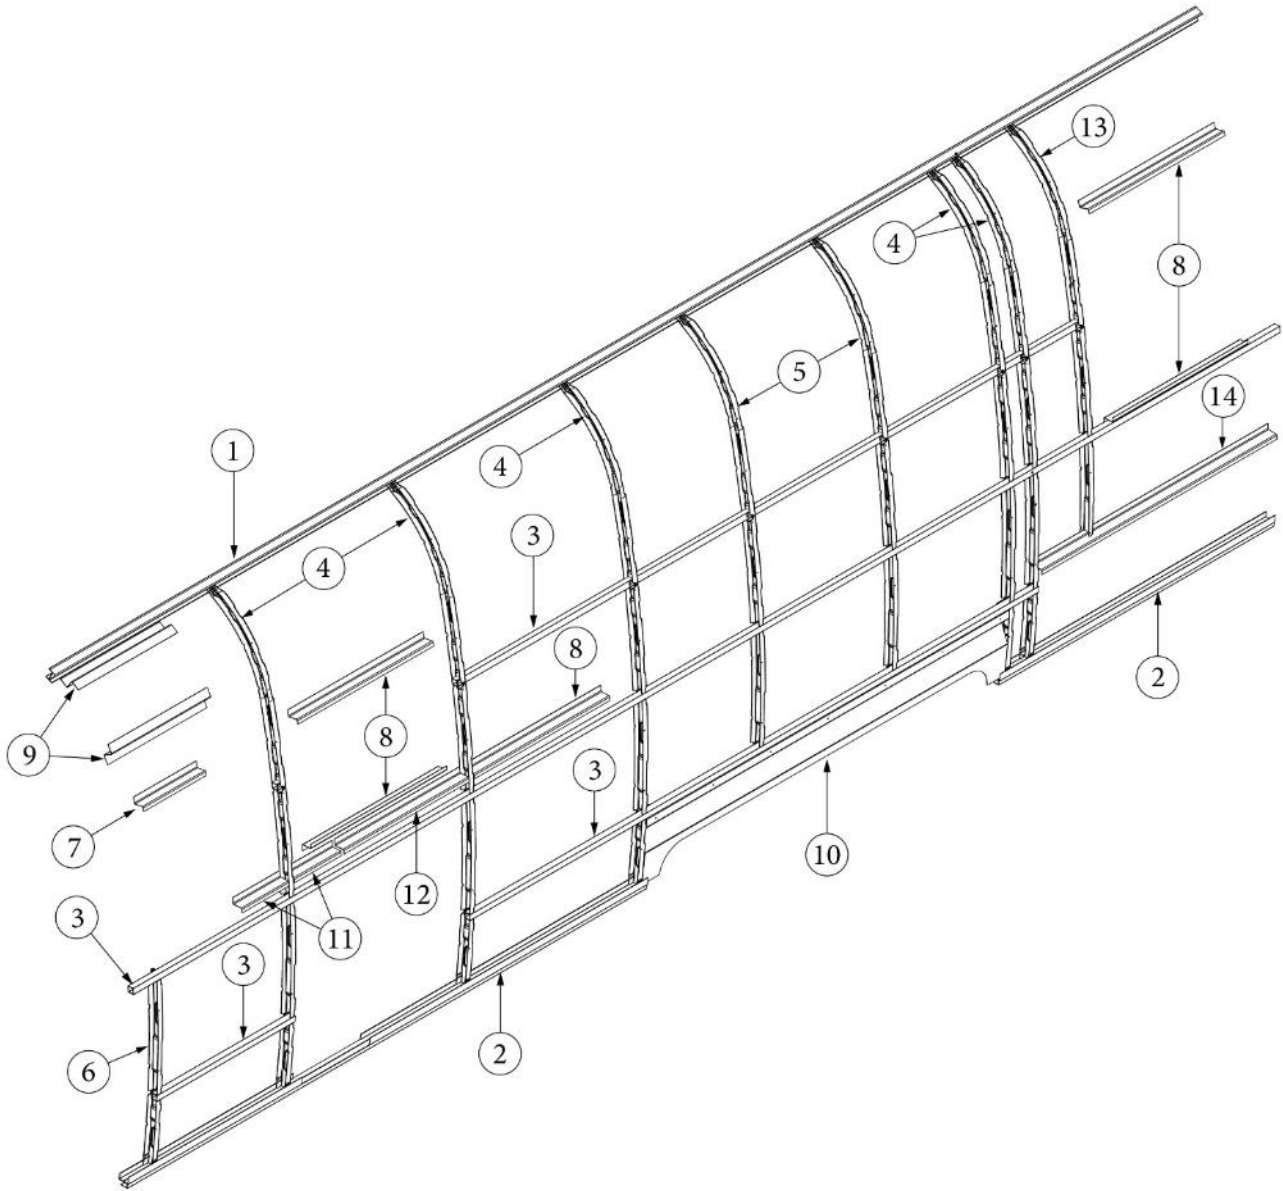

EXTERIOR SHELL

Wall Framing, Roadside, Twin

Parts Listed on Next Page