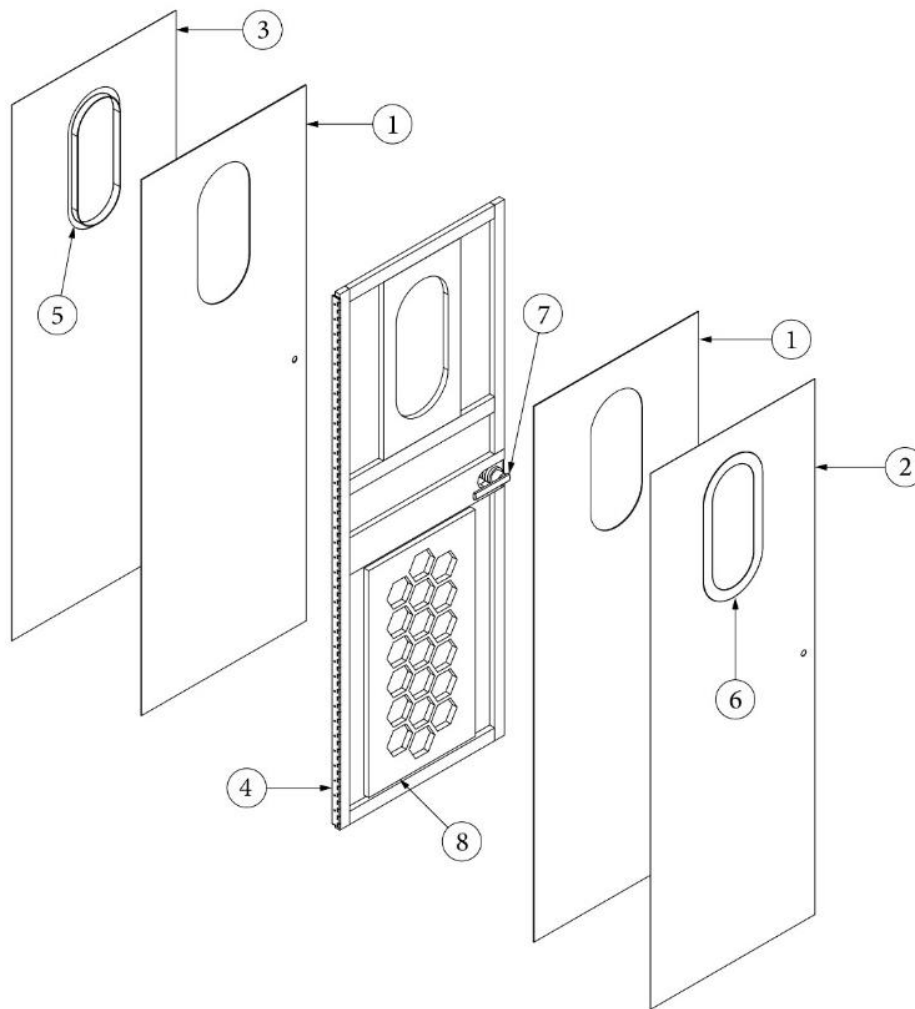

FURNITURE, LAVATORY

Bath Door

969658-01

Assy, Bath Door, w/Porthole

- | | |
|--------------------|--|
| 1. 801917-01 | Panel, MDF, 26 x 76" |
| 2. 969658&000201BE | Pre laminate, 4' x 8' |
| 3. 969658&000301HE | Pre laminate, 4' x 8' |
| 4. 380203-02 | Piano Hinge, 72" |
| 5. 203761-02 | Trim, Bath window, 18" |
| 6. 372321 | Window, Bath door |
| 7. 383008 | M-Lock Mechanism |
| 383008-01 | M-Lock Striker Plate |
| 383010 | Handle, Matte Black, Low Profile |
| 8. 801916-01 | Honeycomb, .73 x 16.5 x 30.5" |
| 386572-03 | Edgebanding, Planked Urban Oak, 1-1/4" |
| 116360-01 | Window frame, Stacked, 18" |