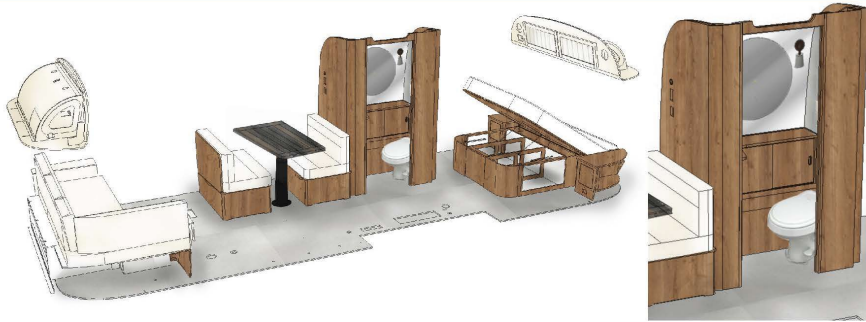

Pulls: 4 galley, 6 bedroom (2 hang wardrobe, 4 bed bases), ***ABOVE REFER changed to Edgepull 382785**
 Knobs: 1 nightstand, 1 lavy cab door

DECOR BOARDS

Decor Board, Bath, Fixtures

AIRSTREAM X POTTERY BARN