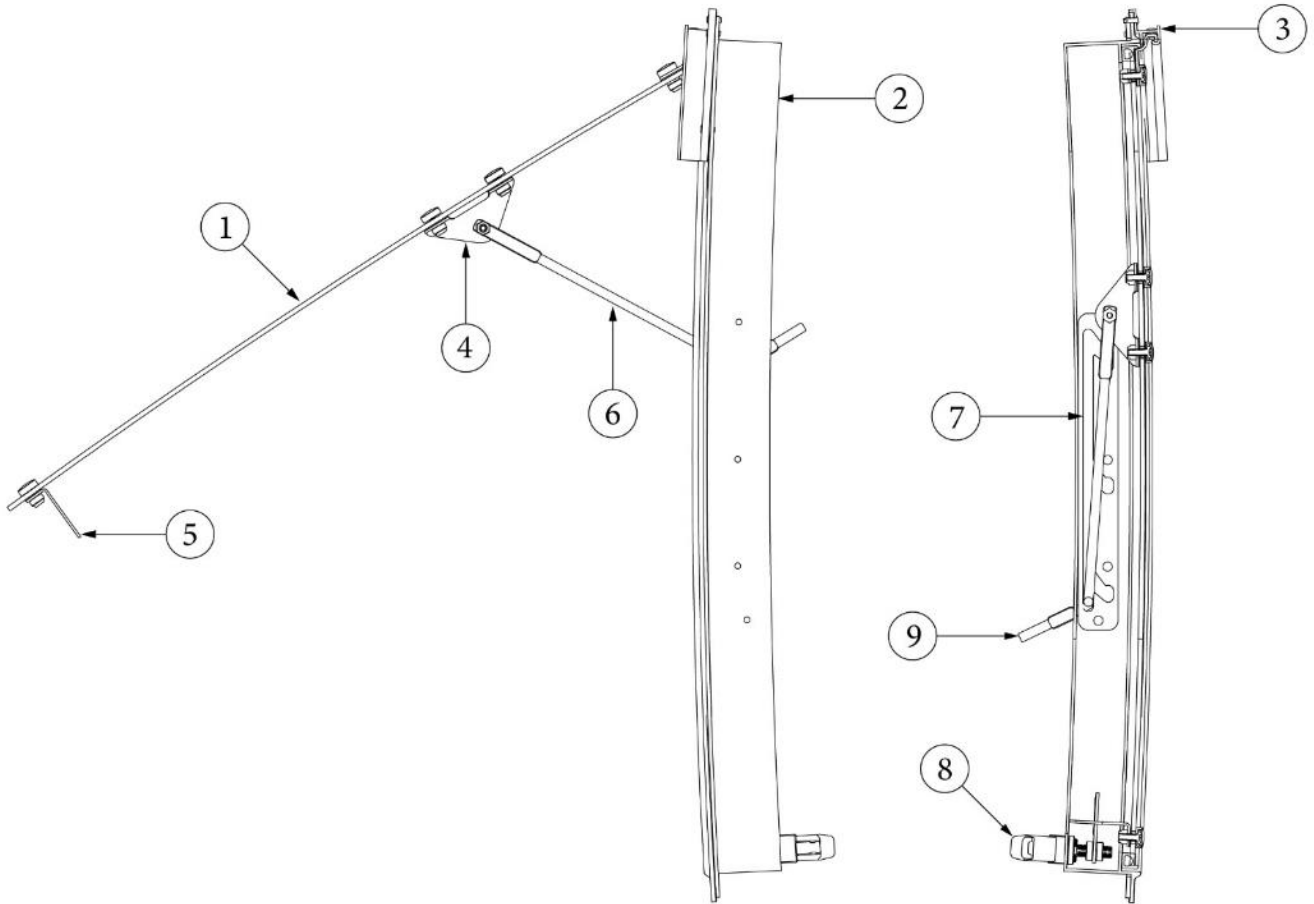

WINDOWS

Window Parts, Opening Windows

Parts Listed on Next Page

WINDOWS

Window Parts, Opening Windows

371323-01	Window, 18", Opening
371324-02	Window, 30", Opening
371380	Window, 30" tall, Opening
1. 195510-12	Glass assembly, 18" window
195510-07	Glass assembly, 30" opening window
195510-93	Glass assembly, 30" tall window
2. 371447-03	Frame assembly, 18" window
371447-02	Frame assembly, 30" window
371447-01	Frame assembly, 30" tall window
3. 371448-07	Extrusion, Window hinge eyebrow, Fixed, 18" window
371448-06	Extrusion, Window hinge eyebrow, Fixed, 30" window
371448-05	Extrusion, Window hinge eyebrow, Fixed, 30" window, Tall
4. 114478	Bracket, Window prop
5. 114479-01	Bracket, Window closer, RH
114479-02	Bracket, Window closer, LH
6. 382362	Opening arm, RH
382361	Opening arm, LH
7. 382360	Window guide, RH
382359	Window guide, LH
8. 382367-01	Latch assembly, Chrome
115780-01	Handle, Chrome
9. 380230-03	Knob, Window arm, Silver
380230-04	Knob, Window arm, Red
115776	Lock paw, Window latch
115770	Hinge stop
115778	Latch body, Zinc die cast
115779	Latch shaft
310030	Drive lock pin, 5/32 x 5/8