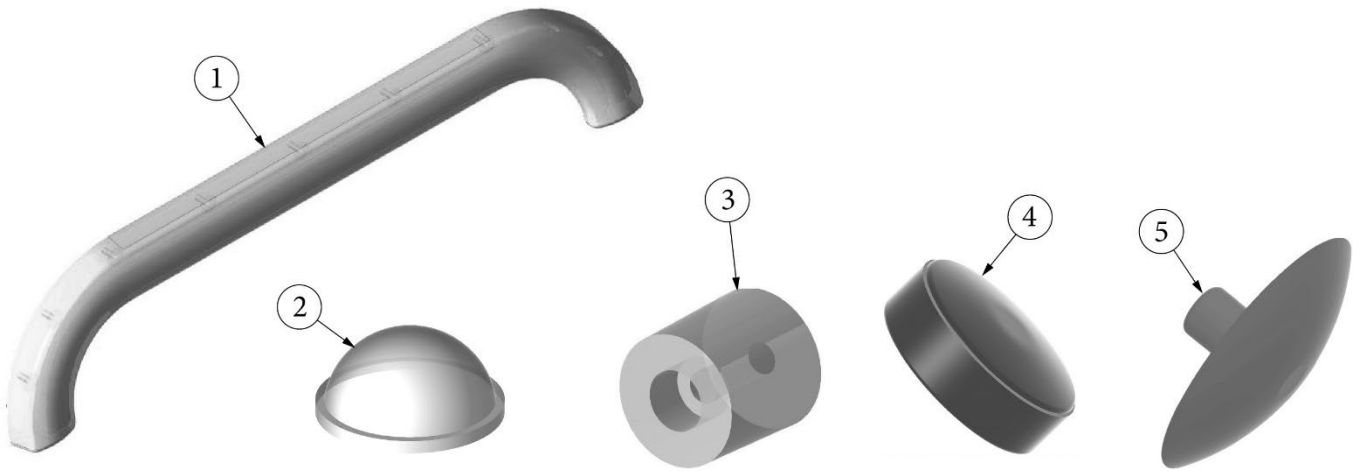

HARDWARE

Head knocker, Bumpers, Screw Caps

1. 382194	Head knocker, White
2. 381688	Bumpon, Clear
3. 381136	Rubber Bumper
4. 382358	Screw Cover, Snap cap, Black
5. 381610-01	Cover cap, Plastic, European White

Exterior Hinges

381552-03	Hinge, Main door, Upper
381552-04	Hinge, Main door, Lower
380203-01	Piano hinge, 1/8" Pin, Battery box lid
380203-02	Piano hinge, Hose carrier lid, 72", Black
380988	Hinge, Continuous, Refrigerator access door

Interior Hinges

382518	Piano Hinge, 3" Open, 72"
380203-02	Piano hinge, Black
380988	Hinge, Continuous
381607-11	Hinge, Self-close, 110° overlay
382784	Hinge, Dual axis