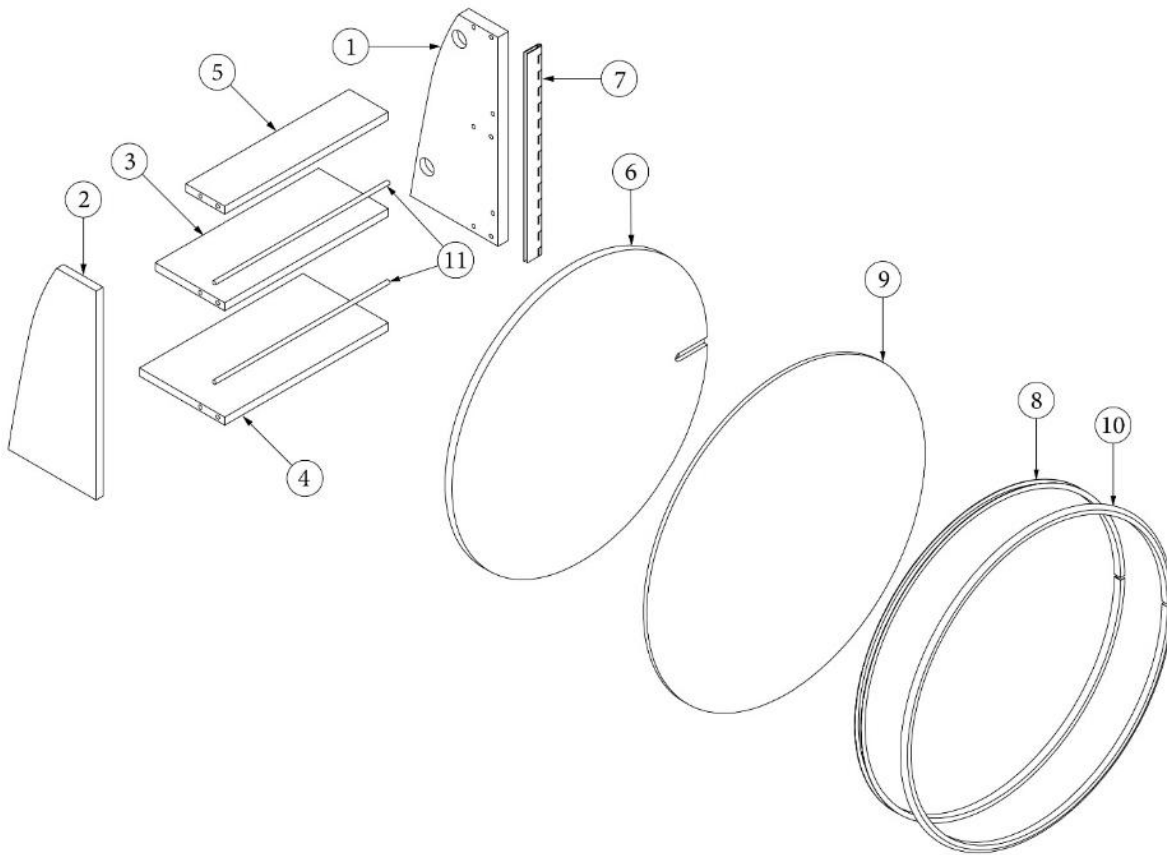

FURNITURE, LAVATORY

Medicine Cabinet

969691

Assy, Medicine Cabinet

1. 969691&000118BB	Pre laminate, 6.31 x 13"
2. 969691&000212BB	Pre laminate, 6.31 x 13"
3. 969691&000312BB	Pre laminate, .5 x 5 x 11.75"
4. 969691&000412BB	Pre laminate, .5 x 6.13 x 11.75"
5. 969691&000512BB	Pre laminate, .5 x 2.8 x 11.75"
6. 969691&000612BC	Pre laminate, .5 x 18.5 x 18.5"
7. 380203-02	Hinge, Piano, 13"
8. 513983	Track, Luna Light, 72"
9. 371482	Mirror, 20"
10. 513960	Track Light, Medicine cabinet, Luna light, 59"
11. 116372	Aluminum rod, Matte black, 12.5"
382057	Knock down, 8mm
382057-01	Cap, Knock down
381228	Grabber catch, Black, 10lb
386572-01	Edgebanding, Planked Urban Oak, 5/8"
386572-02	Edgebanding, Planked Urban Oak, 15/16"