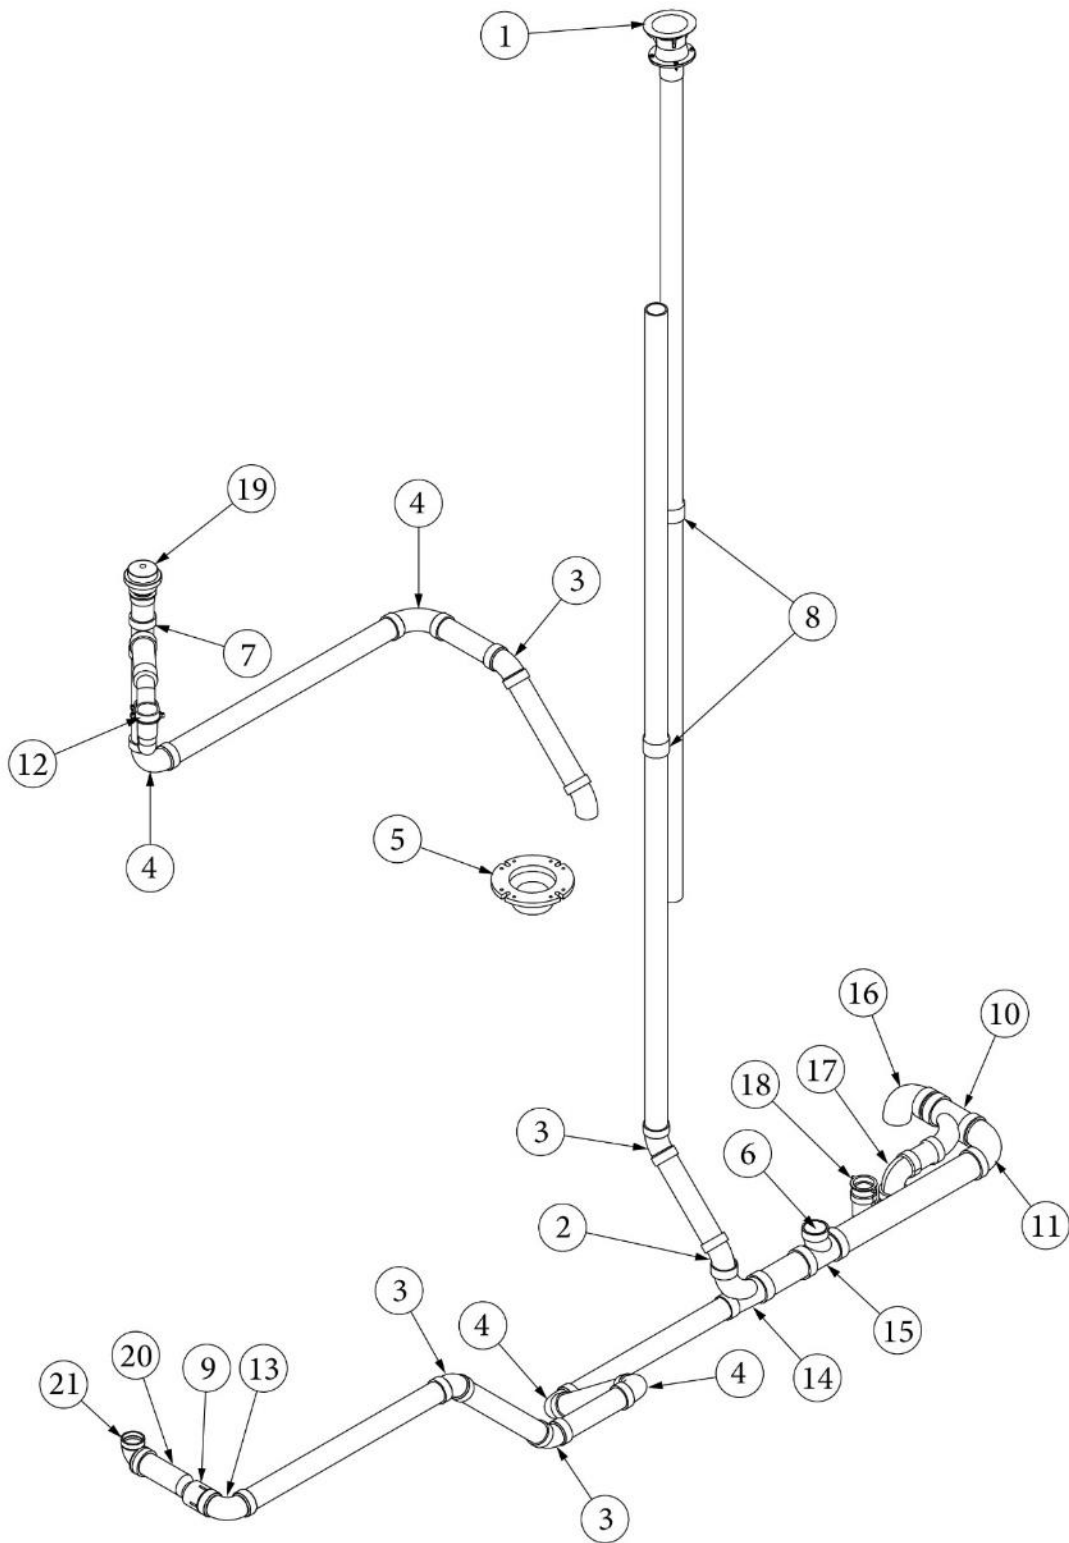

PLUMBING, DRAIN SYSTEM

Drain, Above Floor

Parts Listed on Next Page