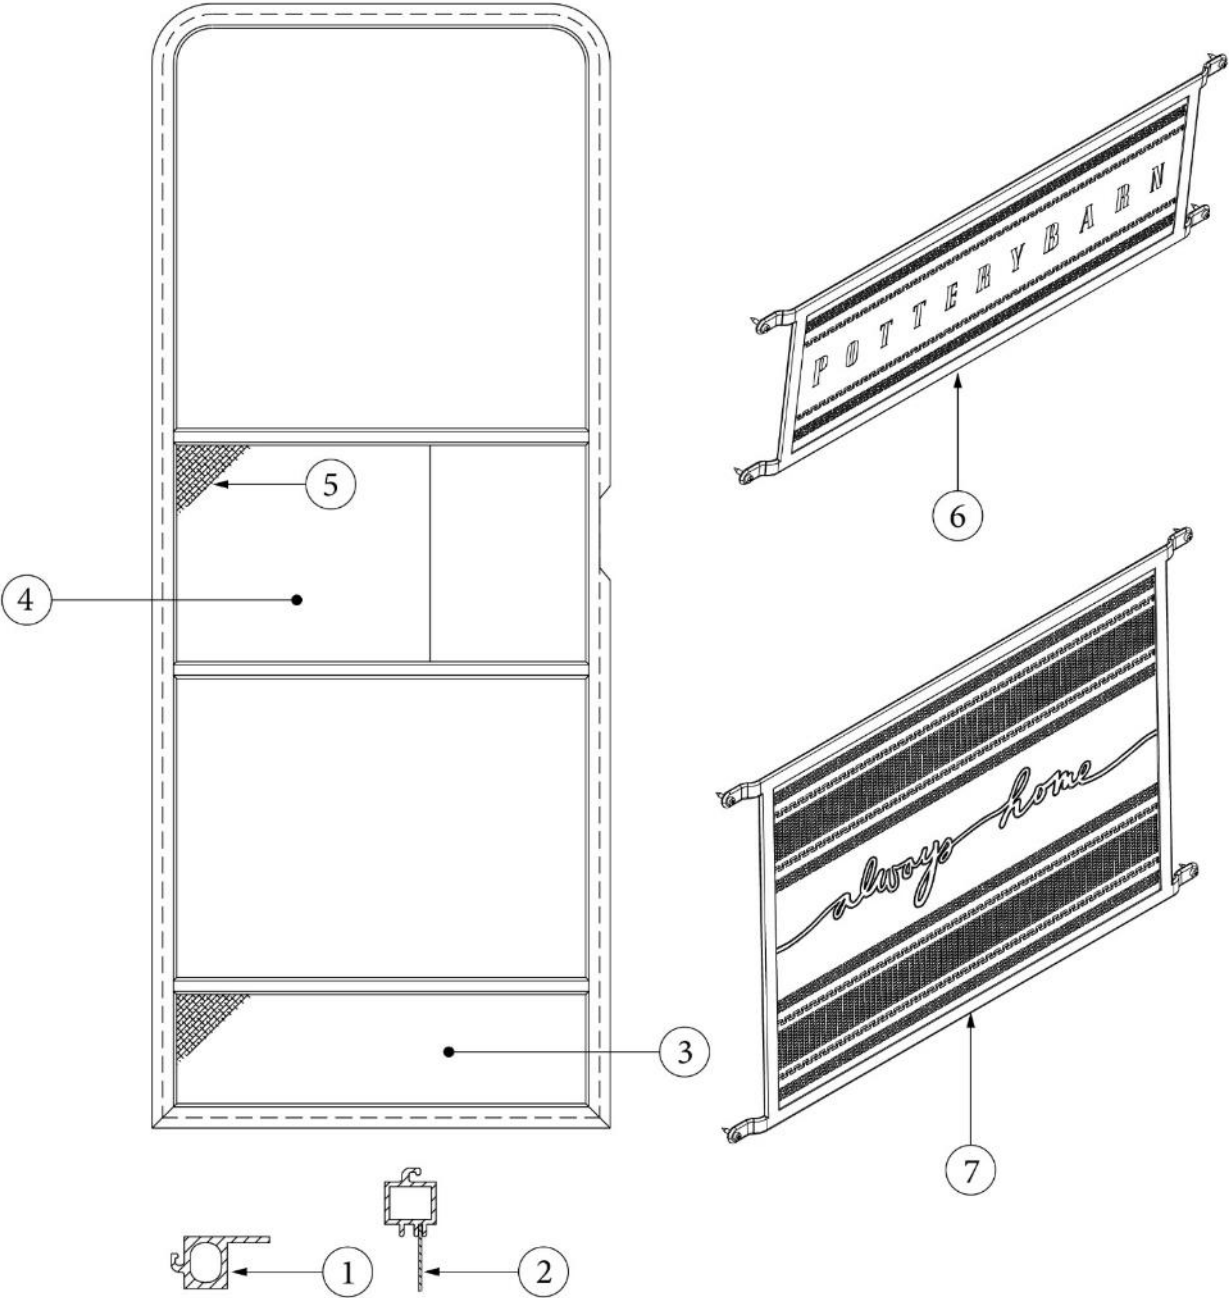

EXTERIOR DOORS

Screen Door, Old Style

Parts Listed on Next Page