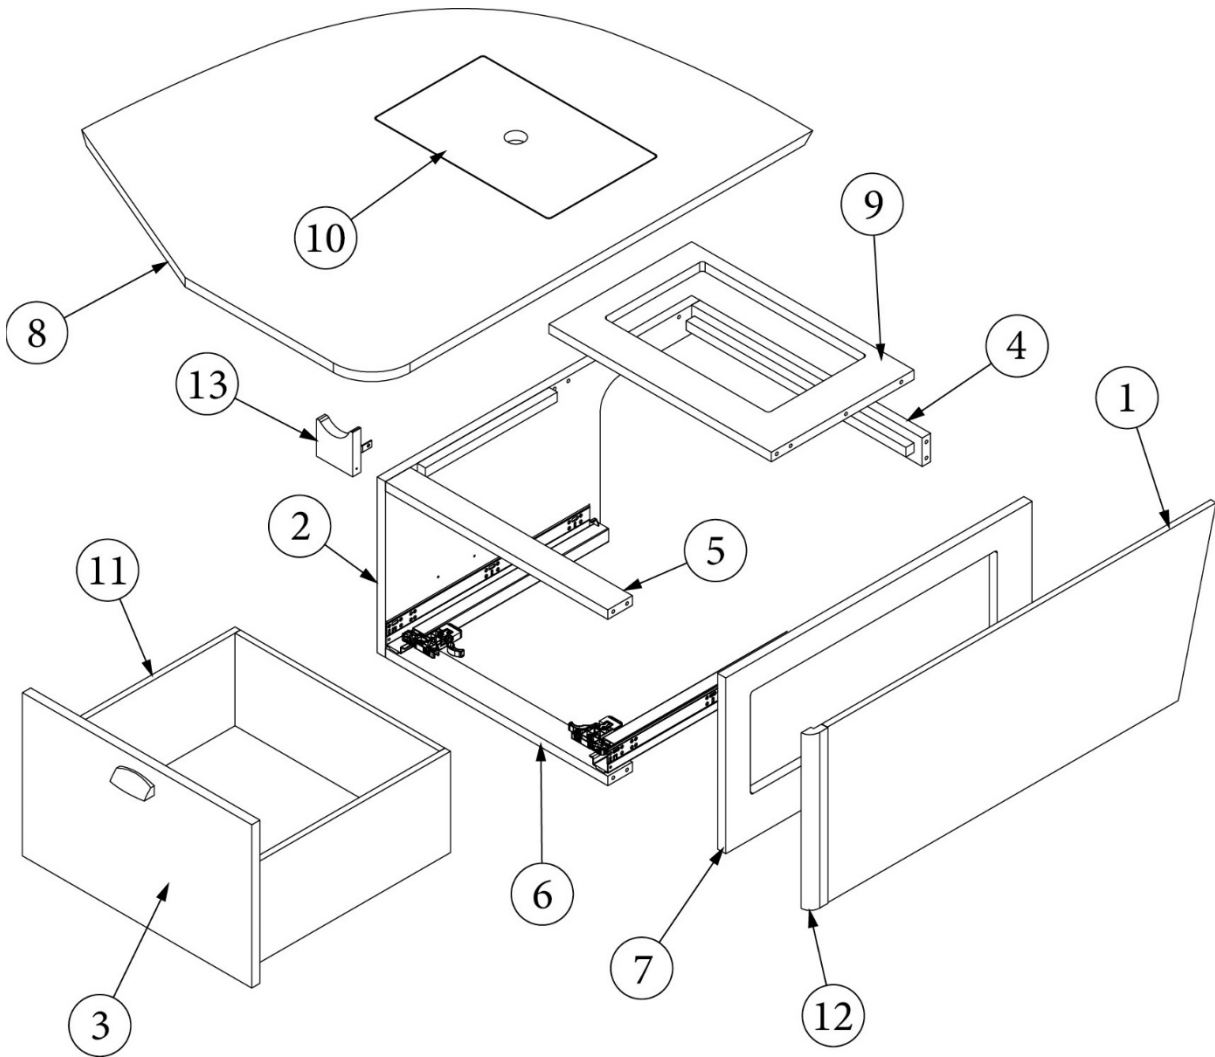

FURNITURE, LOUNGE

Dinette Seat, Curbside

Parts Listed on Next Page