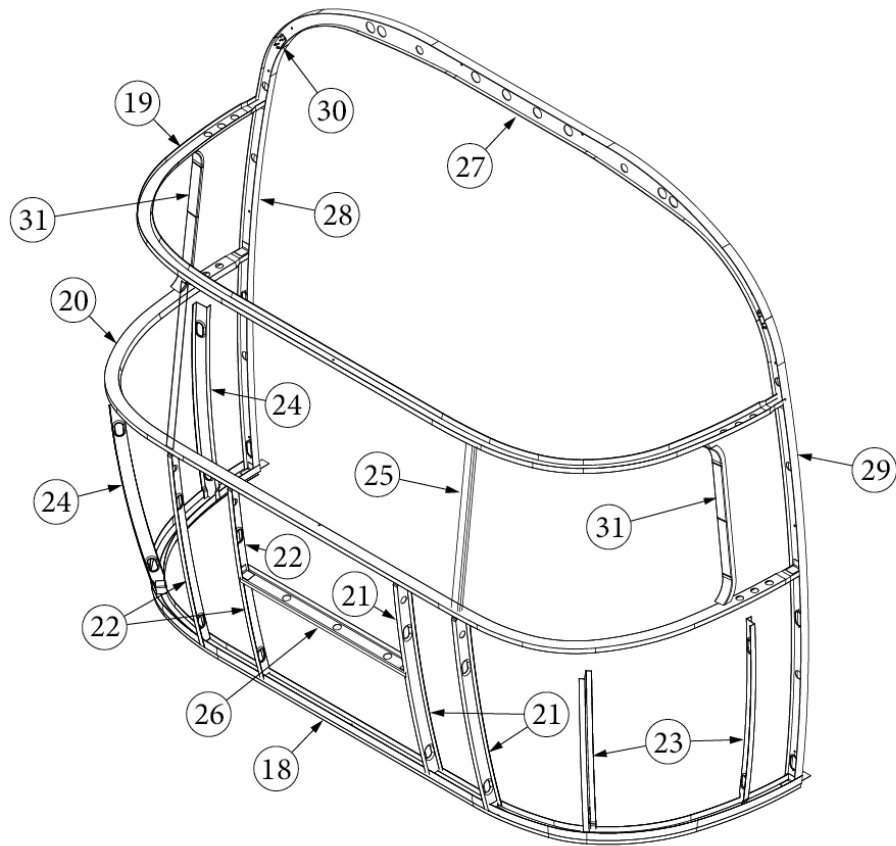

EXTERIOR SHELL

Aft End

Parts Listed on Next Page