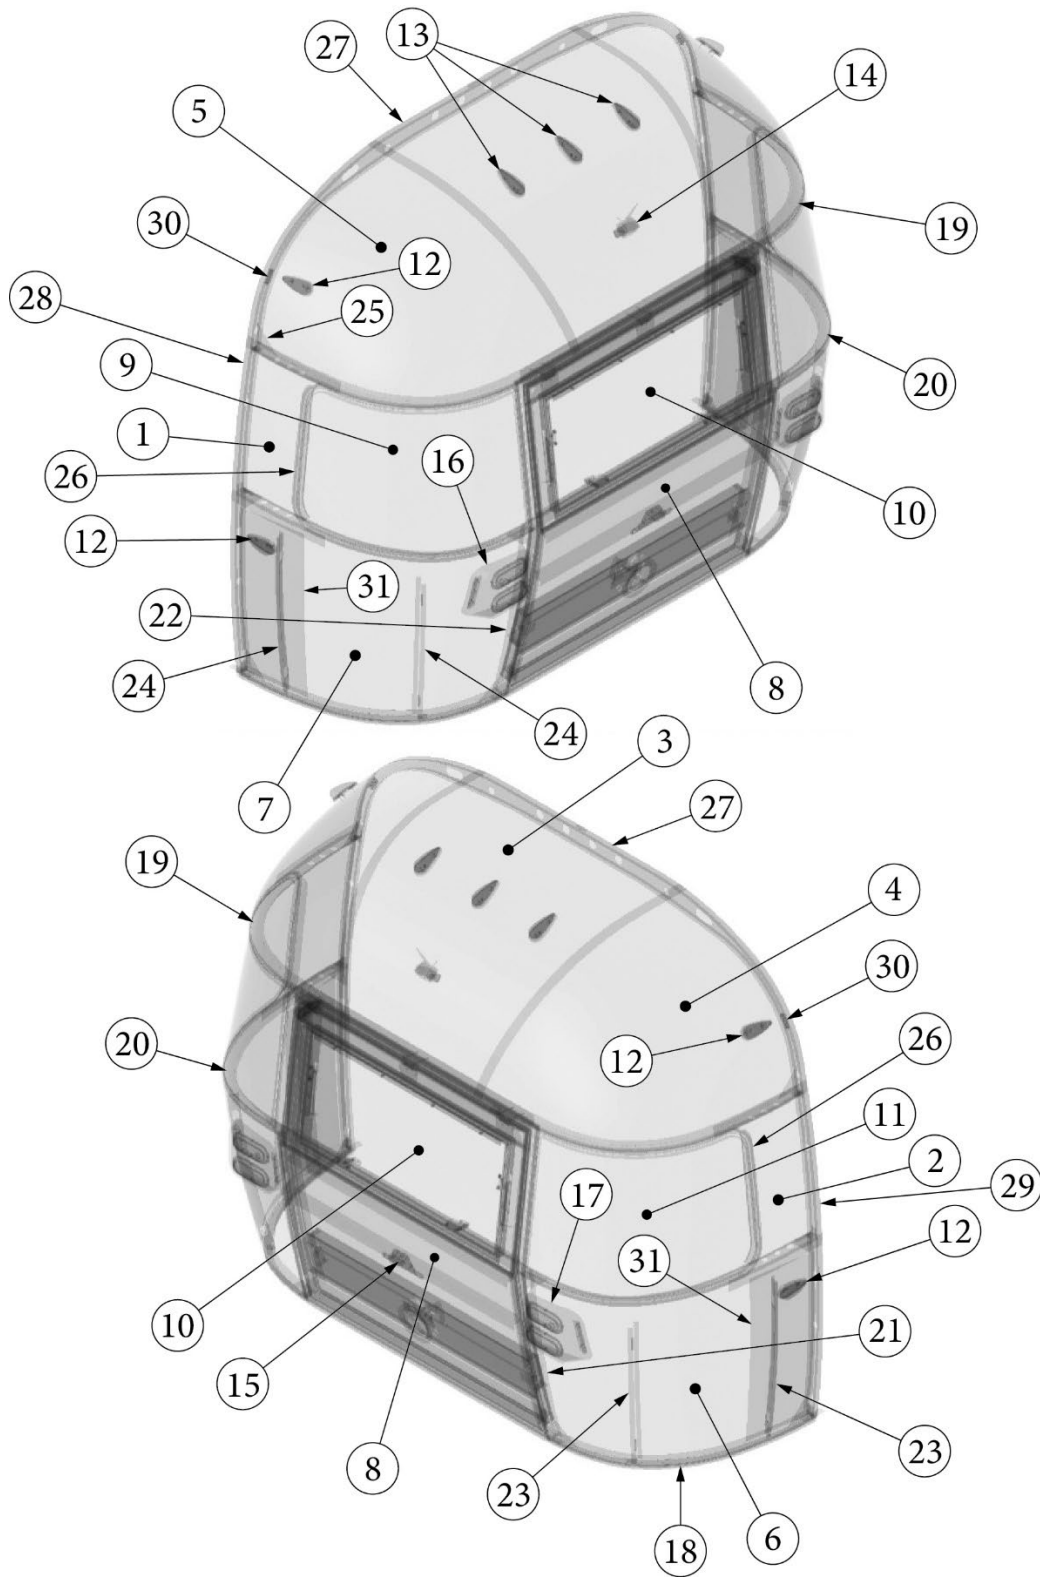

EXTERIOR SHELL

Aft End, Hatch Option

Parts Listed on Next Page