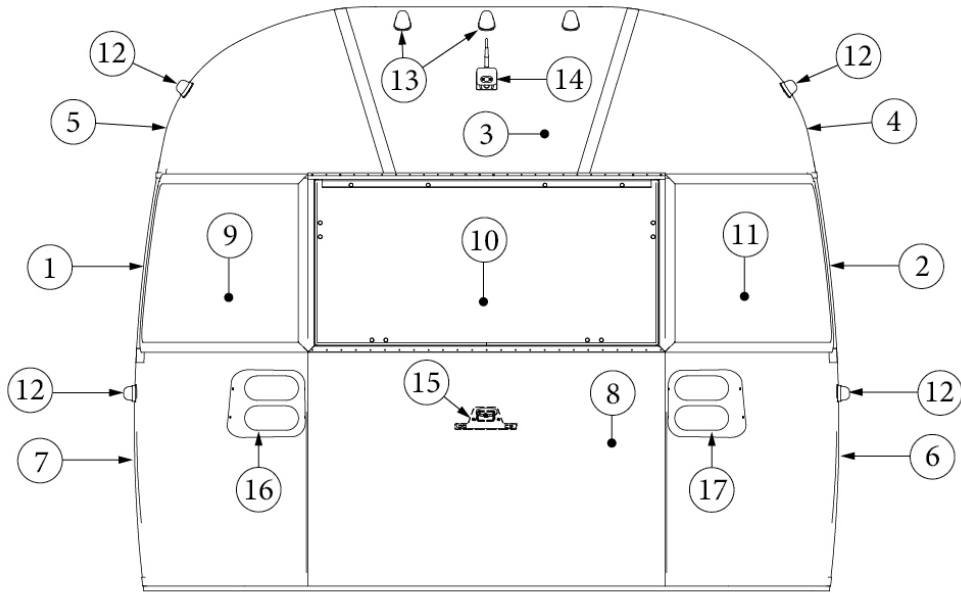

EXTERIOR SHELL

Aft End

Parts Listed on Next Page