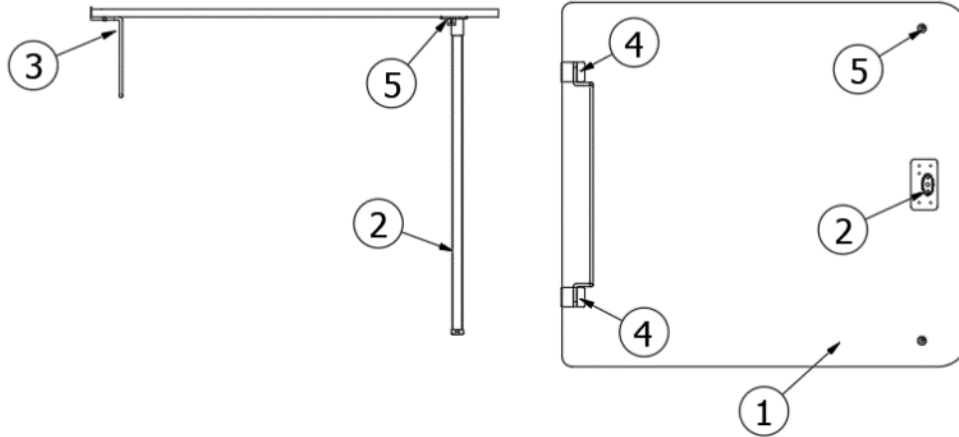

FURNITURE, LOUNGE

Dinette Table

969401

Assembly, Dinette Table

1. 969401&000118PC
2. 382177
3. 380284-02
4. 380284-03
5. 381136

Pre laminate, 0.75 X 35.00 X 3
Leg, Folding table
Bracket, Table hinge assembly kit
Table hinge brackets
Rubber bumper