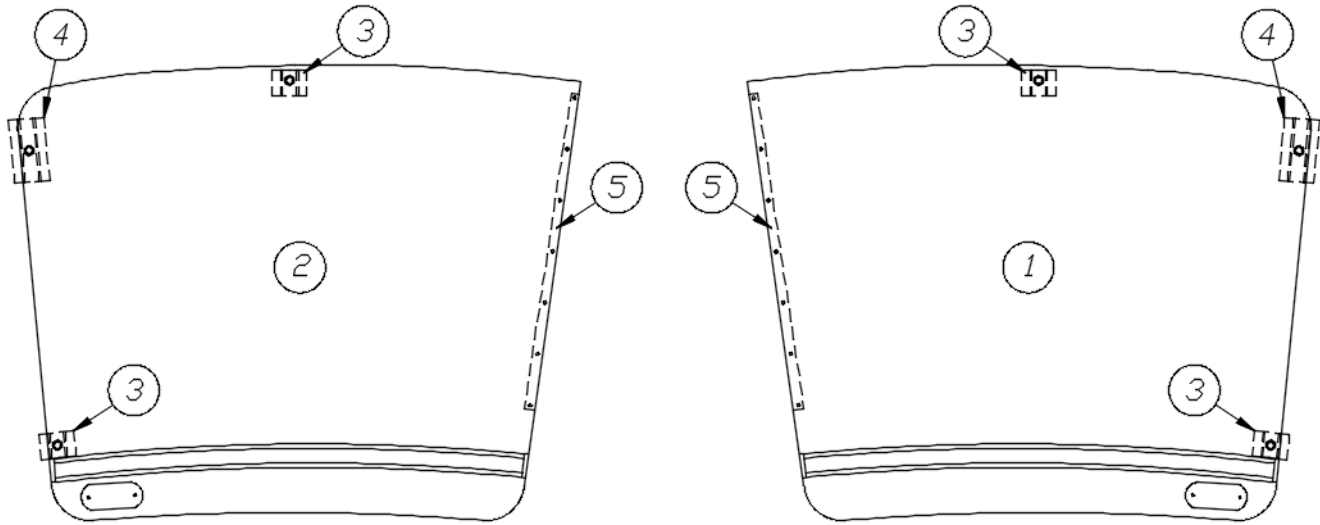

EXTERIOR SHELL

Exterior/Outer Wheel Well Liner and Outriggers

204217-01 Liner, Wheel Well, Outer
116311-01 Angle, Wheel Well, Aluminum

Wrap Protectors and Holdbacks

1. 966277-02	Wrap Protector, Tall, RS
685366-100	Wrap Protector, RS, Short, CSA
2. 966276-02	Wrap Protector, Tall, CS
685365-100	Wrap Protector, CS, Short, CSA
3. 114819-02	Wrap protector hold back, 2"
4. 114819-03	Wrap protector hold back, 5"
5. 381605-03	Piano hinge, Stainless Steel
100742-01	Extrusion, Mirror trim
116421	Extrusion, Rub rail
201763-02	Insert, Rub rail, 1", Gunmetal
114465-01	Casting, Rub rail, RH
114465-02	Casting, Rub rail, LH
685343	Gusset, Corner
500096	Reflector, Amber
114819-04	Holdback Assy - Wrap Protector