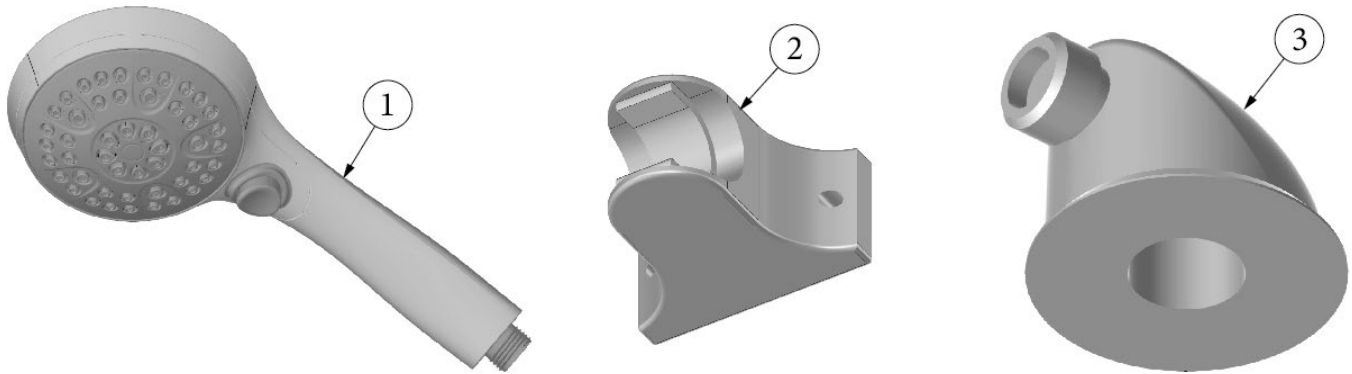

PLUMBING, FRESH WATER SYSTEM

Showerhead, Handheld

602972-01

Kit, Luxart Universal Shower Assembly, Brushed

1. 602972-1

3 Function Handshower, Luxart

2. 602972-2

Wall Bracket, Luxart

3. 602972-3

Elbow, Luxart Shower

383012

Gasket, Water & Steam Resistant

602972-4

Handshower Hose, Luxart 60"

602972-6

Wall Bracket-Brushed Nickel

602972-7

Shower Elbow-, rushed Nickel

602972-9

Flow Regulator, 1.5gpm Rated