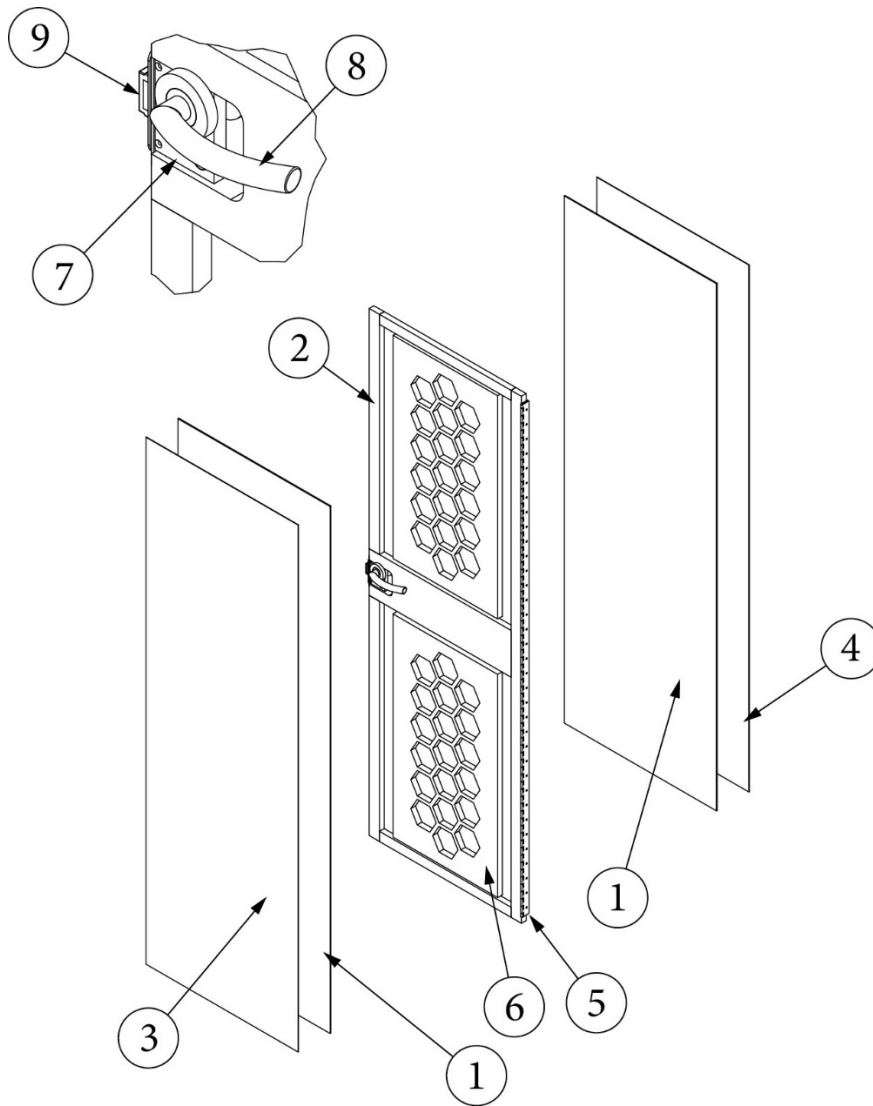

FURNITURE, LAVATORY

Bath Door with Porthole

970329

Bath Door Assembly

1. 801917-01	MDF Panel, 26 x 76"
2. 800507-06	Luan, .75" x 4' x 8'
3. 802672-01	Laminate, Planked Urban Oak, Vertical, 4' x 8'
4. 801355-01	Laminate, Frost White, Vertical, 4' x 8'
5. 380203-01	Piano Hinge, 1/8"
6. 801916-01	Honeycomb, .730 x 16.5 x 30.5"
7. 383008	M-Lock Mechanism, 8mm
8. 383010-01	Door Handle, Low Profile, Nickel
9. 383008-01	M-Lock Striker Plate
386572-03	Edgebanding, Planked Urban Oak, 1 1/4"