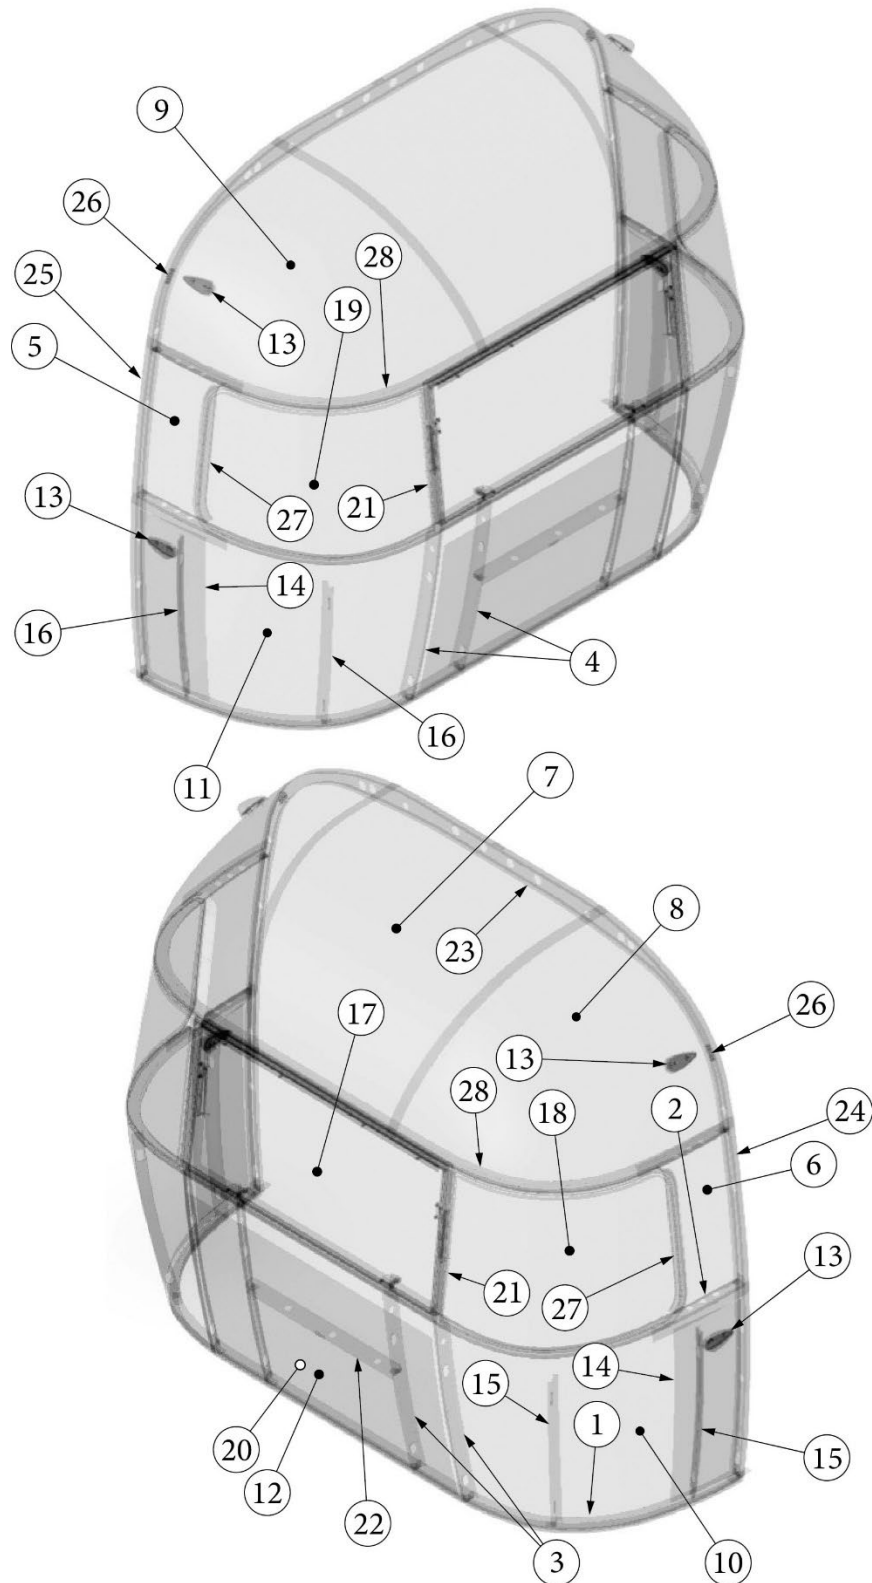

EXTERIOR SHELL

Front End, Queen

Parts Listed on Next Page