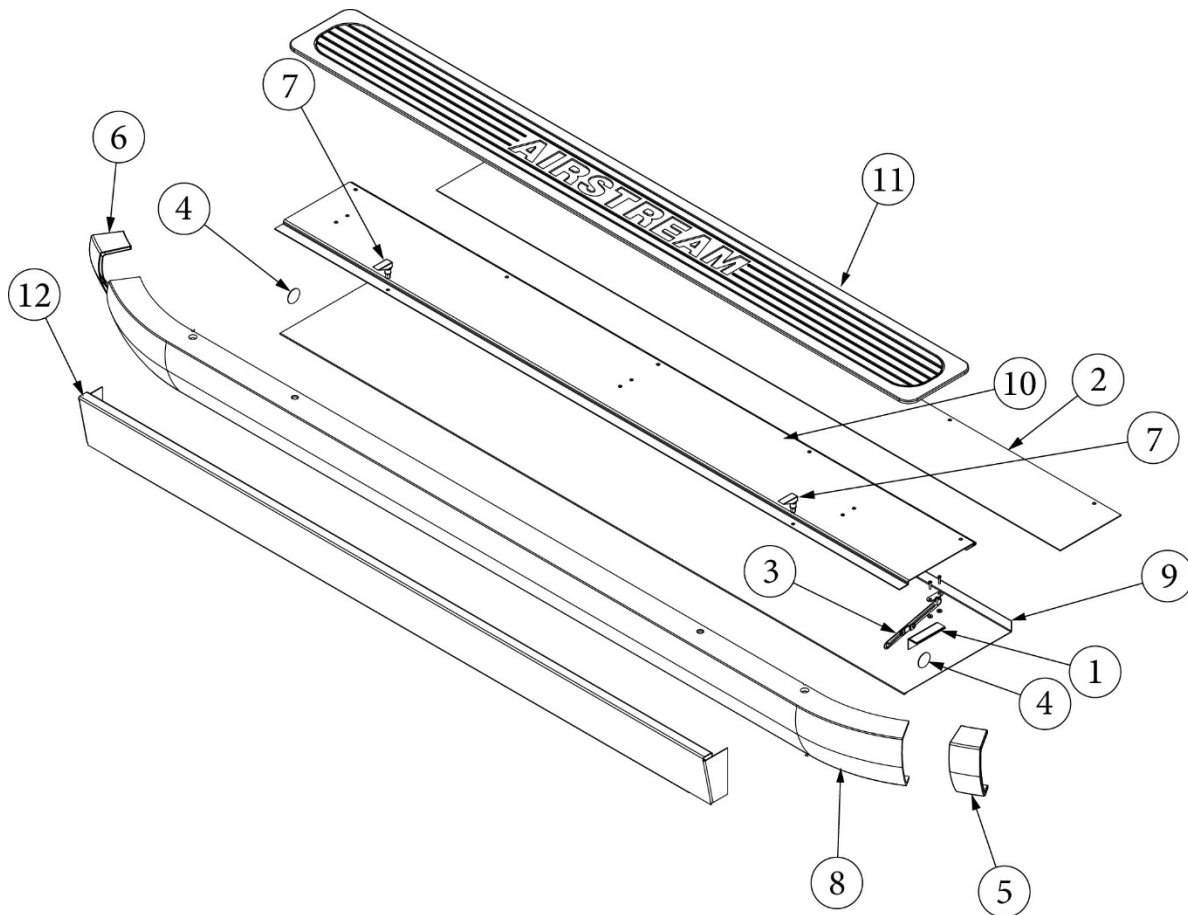

CHASSIS

Bumper and Storage, Hatch Option

113696-02

Install, Hatch Option (not for order/see parts below)

1. 114812	Aluminum Angle, 1 X 1 X 12"
2. 114849-06	Aluminum sheet, .06" x 36" x 8', Black
3. 380024	Arms support, Trunk lid, RH
4. 382261	Decal, Hole Cover, Black, 1.25"
5. 382289-01	End cap, Bumper, CS
6. 382289-02	End cap, Bumper, RS
7. 382456	Swell latch
8. 411054	Rear bumper
9. 453538	Sewer hose compartment, bottom
10. 453497-01	Lid, Rear hose carrier, Black
11. 703938	Step Mat, w/Airstream Logo
12. 454909	Bracket, Bumper Support
380203-02	Piano hinge
112671-19	Compartment Liner, Vinyl, 66.5 x 11.5"
704518	Vinyl, Compartment Liner, Roll, 8' x 60'