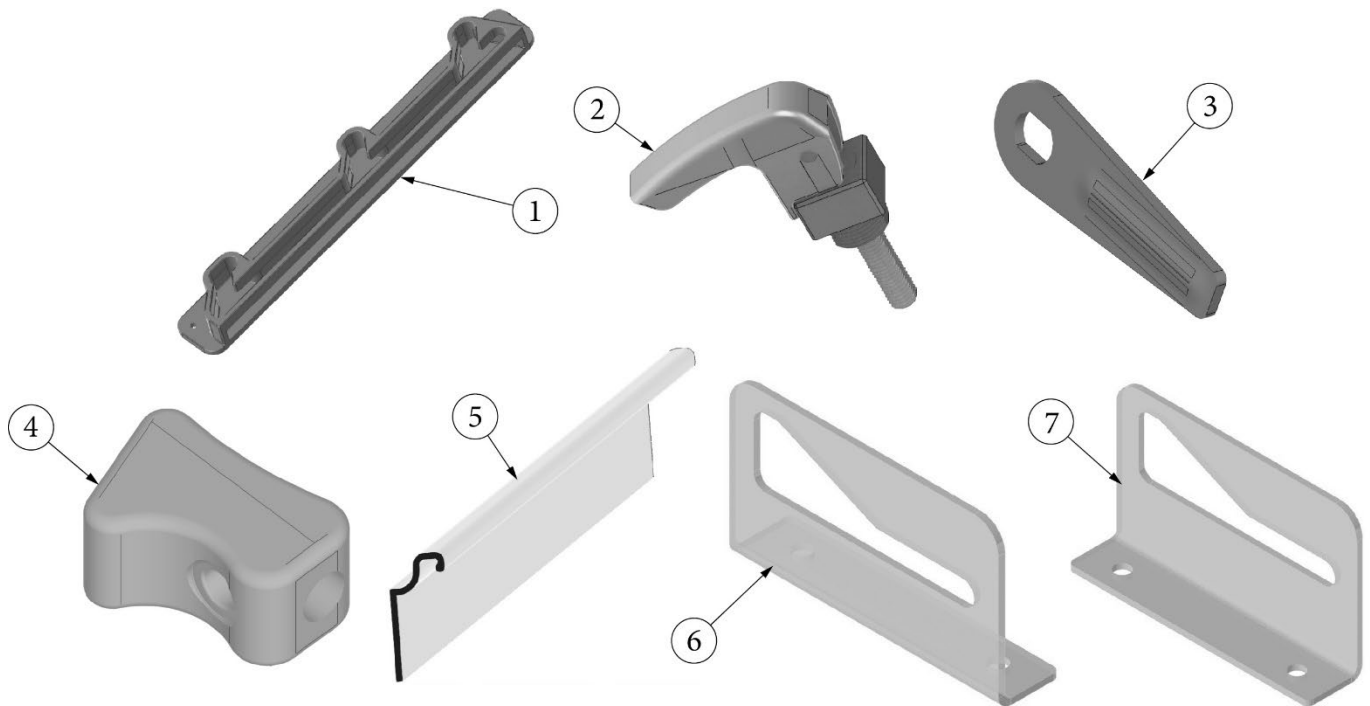

HARDWARE

Window Hardware

1. 382360	Window guide, RH
382359	Window guide, LH
2. 382367-01	Lower window latch, Chrome
382367-02	Lower window latch w/Red handle
3. 115776	Lock paw, Window latch assembly
4. 380230-03	Knob, Window arm, Silver
380230-04	Knob, Window arm, Red
5. 382116-03	Cap-Screw, Rubber, 5/32 X .5"
6. 114476	Hinge, Window, 110"
7. 114479-01	Bracket, Window closer, RH
8. 114479-02	Bracket, Window closer, LH