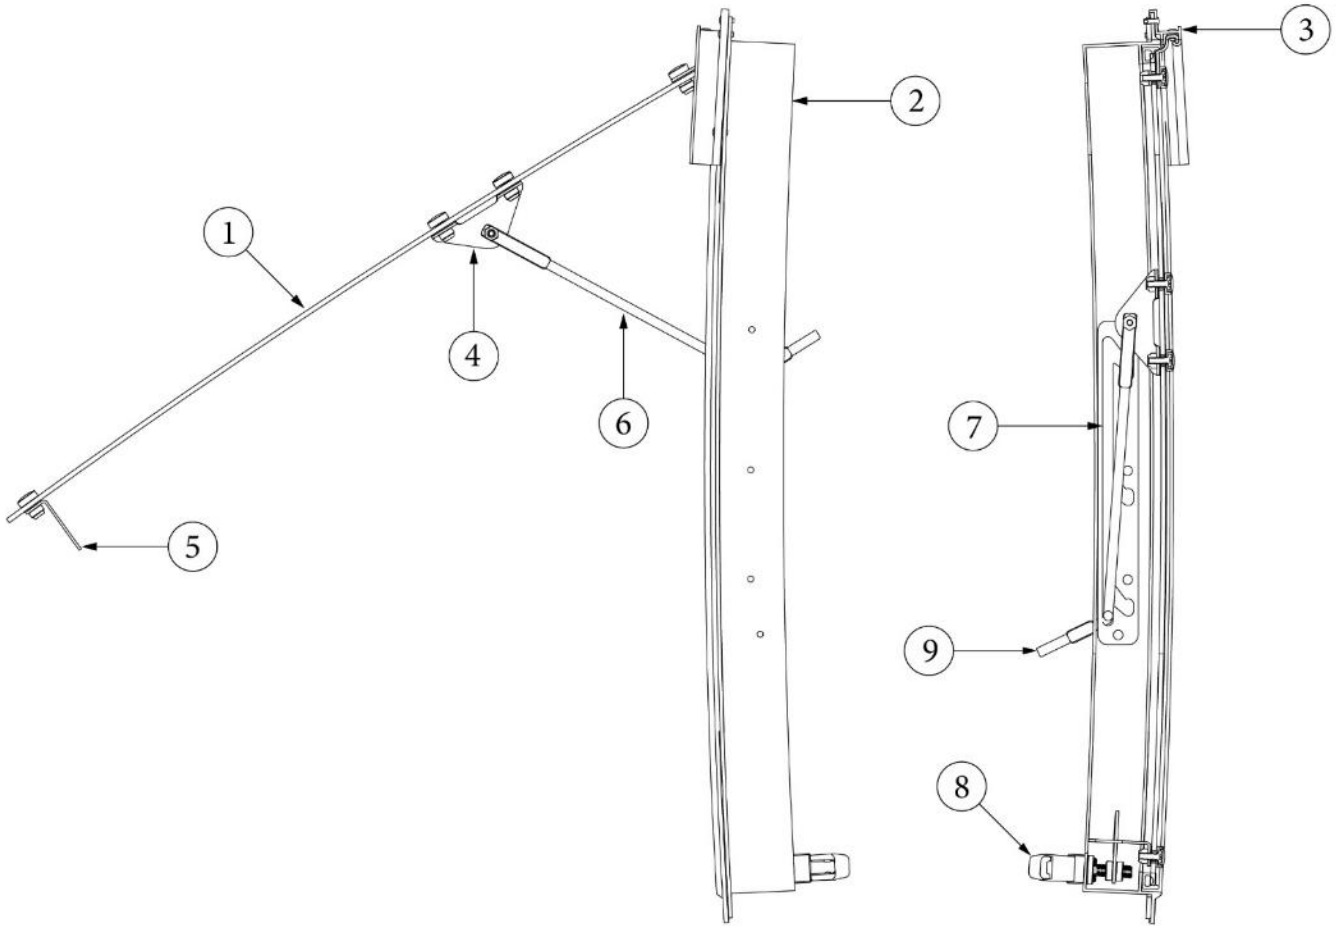

WINDOWS

Window Parts, Opening Windows

Parts Listed on Next Page