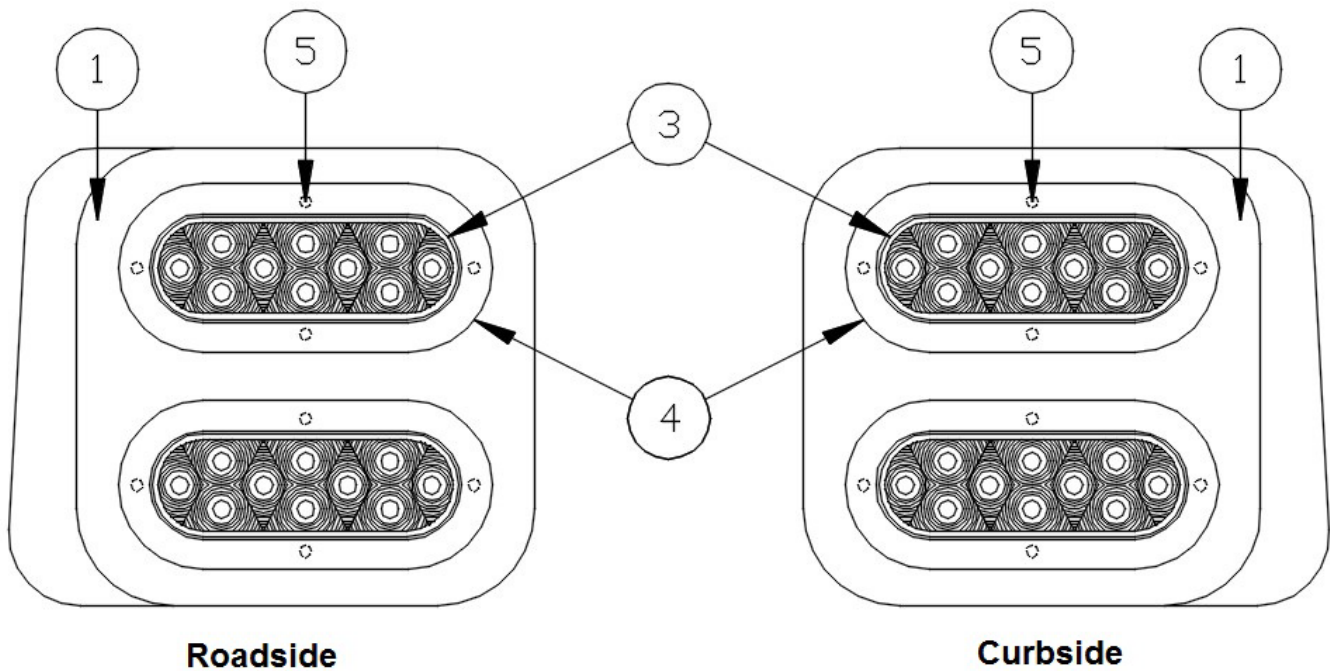

ELECTRICAL, 12 VOLT

Taillight Assembly

952929-01	Taillight Assembly, LED, Roadside
952929-02	Taillight Assembly, LED, Curbside
511664-01	Taillight casting, Roadside
511664-02	Taillight casting, Curbside
512425	6" oval LED taillight kit*
512425-01	Taillight w/Pigtail
512425-02	Trim ring
345473	Screw, #6 x 3/4", Self-drilling
512425-03	Gasket, Taillight

*512425 Taillight Kit Includes Taillight, Trim Ring & Gasket.