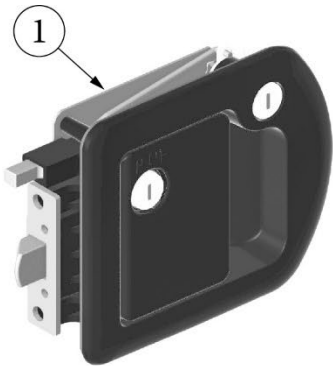

### Main Door Lock, Right Hand Hinge

1. 383017-01
2. 383017-02  
383017-03
3. 116274
4. 116509  
382122

- Outer Latch Assembly, W/Deadbolt
- Inner Latch Assembly, W/Deadbolt
- Screw Kit, Inside Handle Mounting  
Striker Catch, Main Door
- Backer Plate, Striker Catch, Main Door  
Key chain, Airstream logo