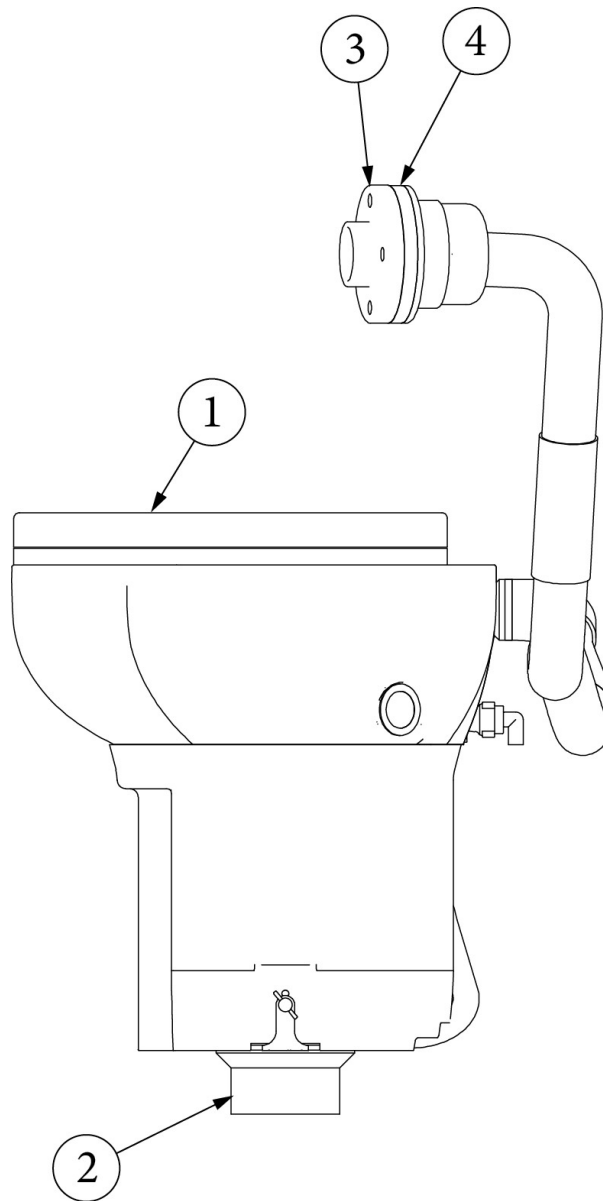

PLUMBING, DRAINING SYSTEM

Toilet, Composting

116528

Install, Composting Toilet (not for order/see parts below)

1. 690793

Toilet, Composting, Airhead

2. 601266

Toilet flange, Slip fit

3. 601907

Toilet Vent Flange, 1.5"

4. 116539

Spacer, Composting Toilet Fan

690793-01

Flush Lever Bushing/Lock, Gray, For Plastic PC, For 690793