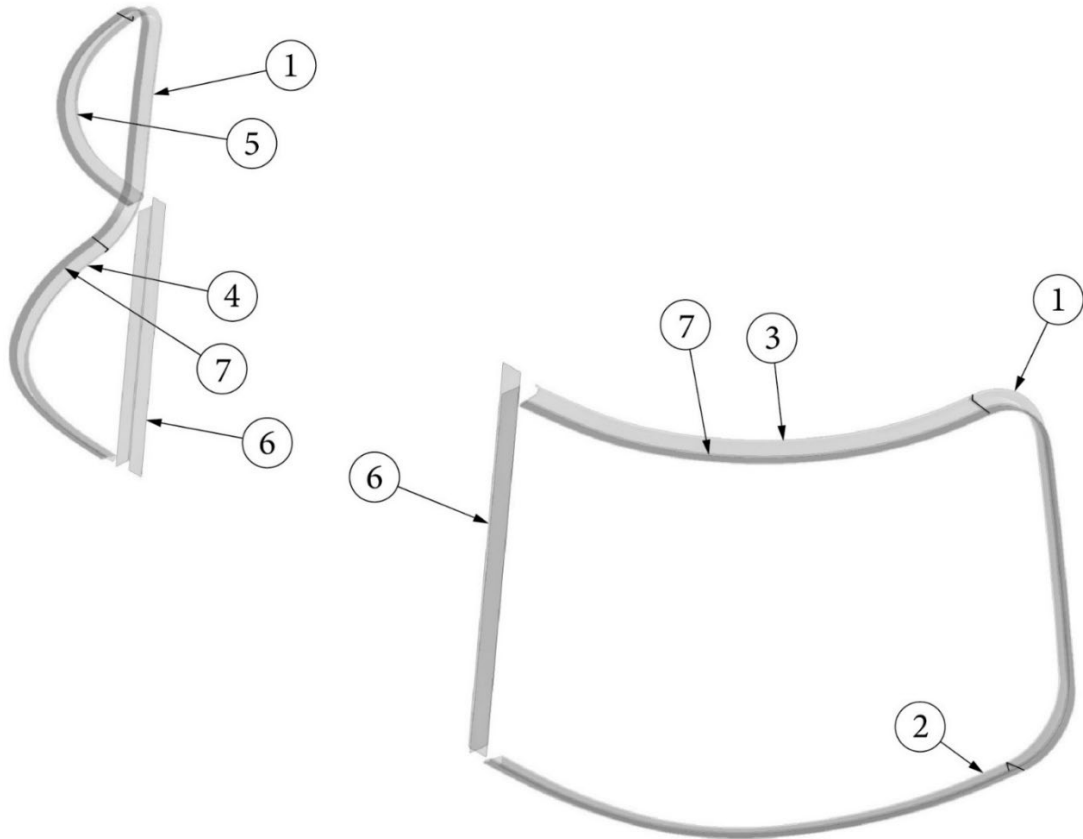

WINDOWS

Window Trim

372270	Trim ring, Inner support, 18"
372268	Trim ring, 18" stack window, Clear
203225-01	Trim, Gray flexible

Panoramic Window Trim

135394	Install, Trim, CS (not for order/see parts below)
135395	Install, Trim, RS (not for order/see parts below)

1. 201578-02	End cap, Trim ring, Aluminum
2. 201579-02	Trim ring, Lower, Aluminum
3. 201581-05	Trim ring, Upper, Aluminum
4. 201580-02	Trim ring, Lower, Aluminum
5. 201581-06	Trim ring, Upper, Aluminum
6. 110900	Trim formed, Aluminum.
7. 203225-01	Trim Lok, Gray, .75" #1375-1/8, G-7