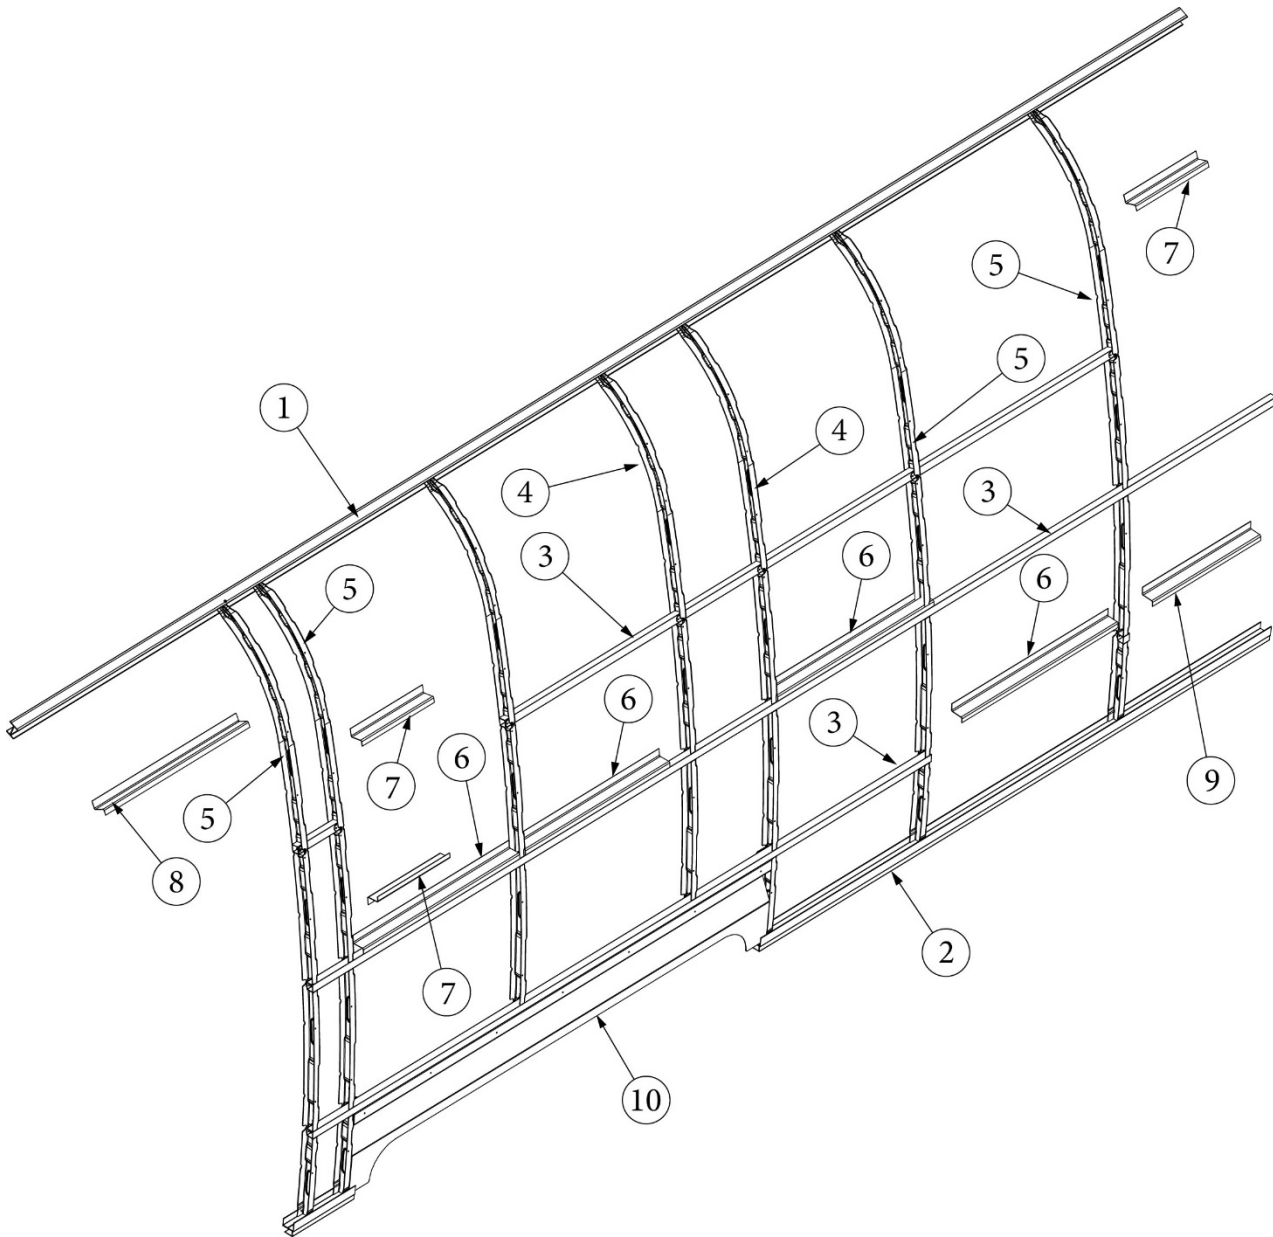

EXTERIOR SHELL

Wall Framing, Curbside

Parts Listed on Next Page