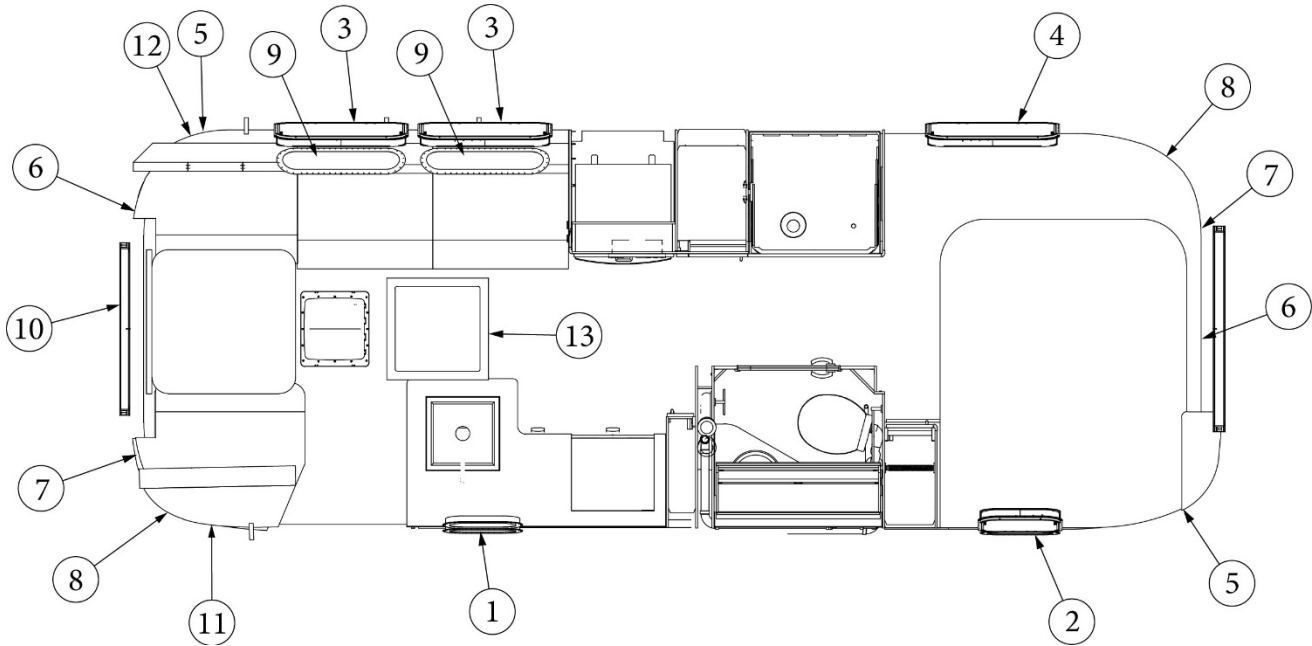

WINDOW COVERINGS

Drapes and Shades

135342-01
135342-02

Install, Window Coverings (not for order/see parts below)
Install, for Hatch Option (not for order/see parts below)

1. 703700-01	Shade, Oceanair Window, 19" x 34"
2. 998171-18	Panel, Curtain, 14 x 34.5"
3. 703700-04	Shade, Oceanair Window, 29.75 x 34"
4. 998171-20	Panel, Curtain 19 x 34.5"
5. 998144-11	Drape, RS Side Panel 37 x 25.5"
6. 998144-05	Drape, CS Front Panel, 27 x 25.50", Standard Only
7. 998144-07	Drape, RS Front Panel, 27 x 25.50", Standard Only
8. 998144-09	Drape, CS Side Panel, 37 x 25.5"
9. 704199-02	Shade, Pull, Vista View 31.25 x 9.50"
10. 703700-08	Shade 40.5 x 34" Oceanair Window, Hatch Option Only
11. 998144-19	Drape, CS, Side Hatch Panel, Hatch Option Only
12. 998144-20	Drape, RS, Side Hatch Panel, Hatch Option Only
13. 704120-02	Shade, Skylight, Small
101217	Extrusion Curtain Track
101225	Extrusion Aluminum Curtain Track
200784	End Cap, Curtain Track, Right
200785	End Cap, Curtain Track, Left
700005	Cap, Fasnap
700006	Socket, Fasnap