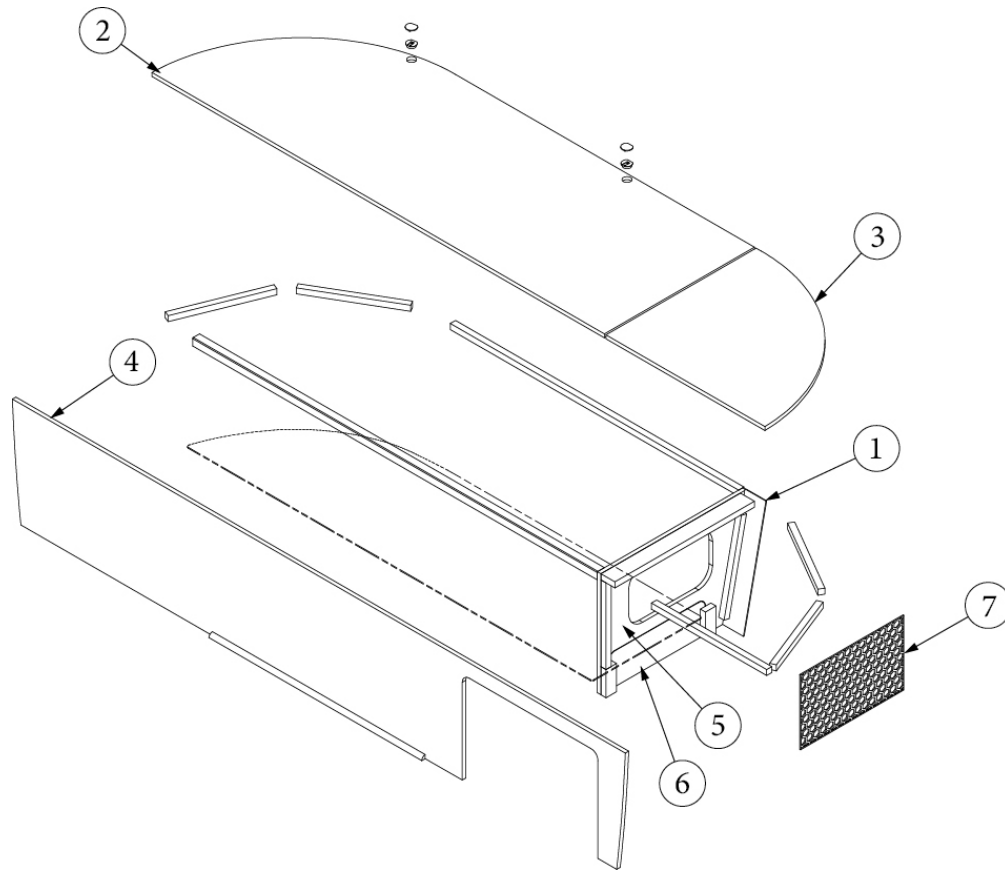

FURNITURE, BEDROOM

Storage Box

969912-01

Storage Box, 25FB

1. 969912&000103CE	Pre laminate, .125 x 5.00 x 15.5"
2. 969912&000212BC	Pre laminate, .50 x 21.50 x 70"
3. 969912&000312BC	Pre laminate, .50 x 21.50 x 23.37"
4. 969912&000412BC	Pre laminate, .50 x 15.13 x 93.50"
5. 969912&000512CC	Pre laminate, .50 x 20.81 x 15.13"
6. 969912&000612CC	Pre laminate, .50 x 13.88 x 4.44"
7. 203664-01	Grill, Screen Plastic 9.25 x 14.8"
114812	Alum. Angle 1 X 1 X 12"
365386-01	Edgebanding, Linen, .63"
382057-04	Cap, Knockdown, White, #16387
382057	Knockdown, 8mm, #16289b
800638-1014	Molding, 1/2", Round, Waxed Maple
386572-01	Edgebanding, Planked Urban Oak, 5/8"
701538	Carpet, Econolier, Velour Black
112671-16	Liner, Compartment, Vinyl