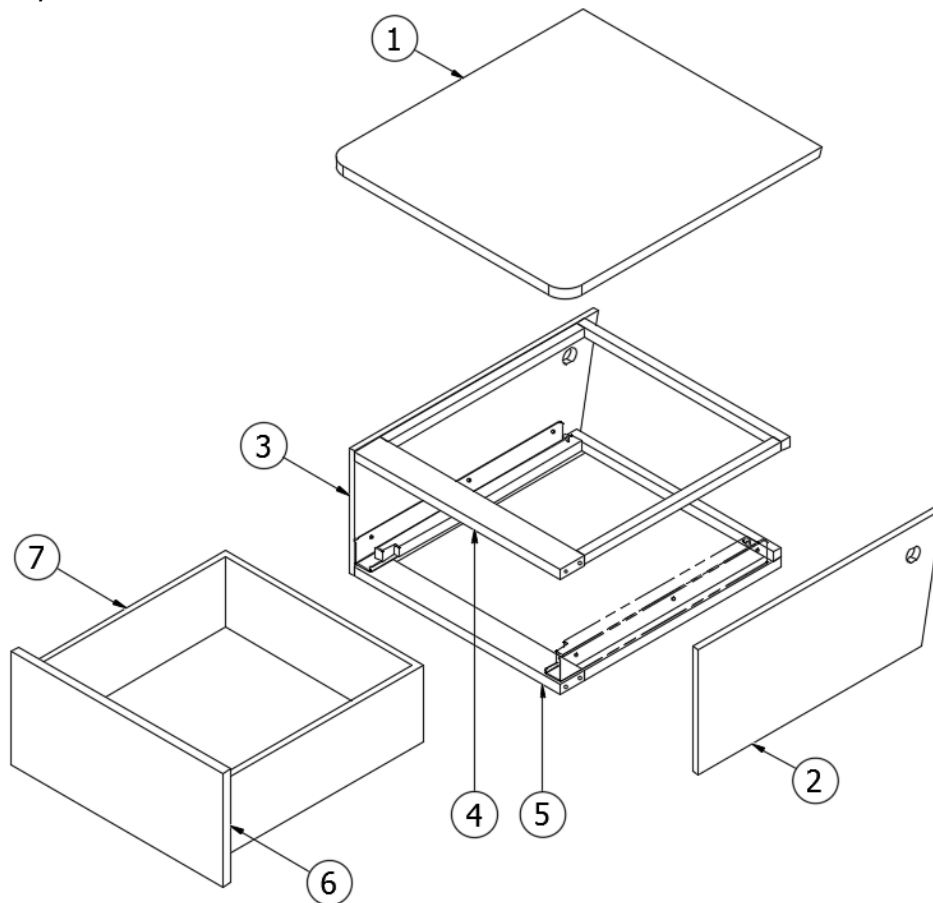

FURNITURE, BEDROOM

Nightstand, Twin

968030

Nightstand Assy

1. 966860	Top Assembly, Nightstand
2. 968030&000212BC	Pre laminate, 22.00X9.75
3. 968030&000312BC	Pre laminate, 22.00X9.75
4. 968030&000418CC	Pre laminate, 2.25X18.50
5. 968030&000518CC	Pre laminate, 2.25X18.50
6. 968030&000718BC	Pre laminate, 19.13X8.88
7. 969707-01	Drawer box, 6 x 18 x 17.88"
386614	Handle, Stainless Steel, 525
381228-02	Catch, Grabber door (5lb Pull)
382807-08	Drawer Slide, 18", Self-Close
382807-01	Left Front Fixing Clip
382807-02	Right Front Fixing Clip
320166-01	Screw, #8 X .50"
320005	Screw, Sheet Metal, #8 X 1"
386572-01	Edgebanding, Planked Urban Oak, 5/8"
386572-02	Edgebanding, Planked Urban Oak, 15/16"