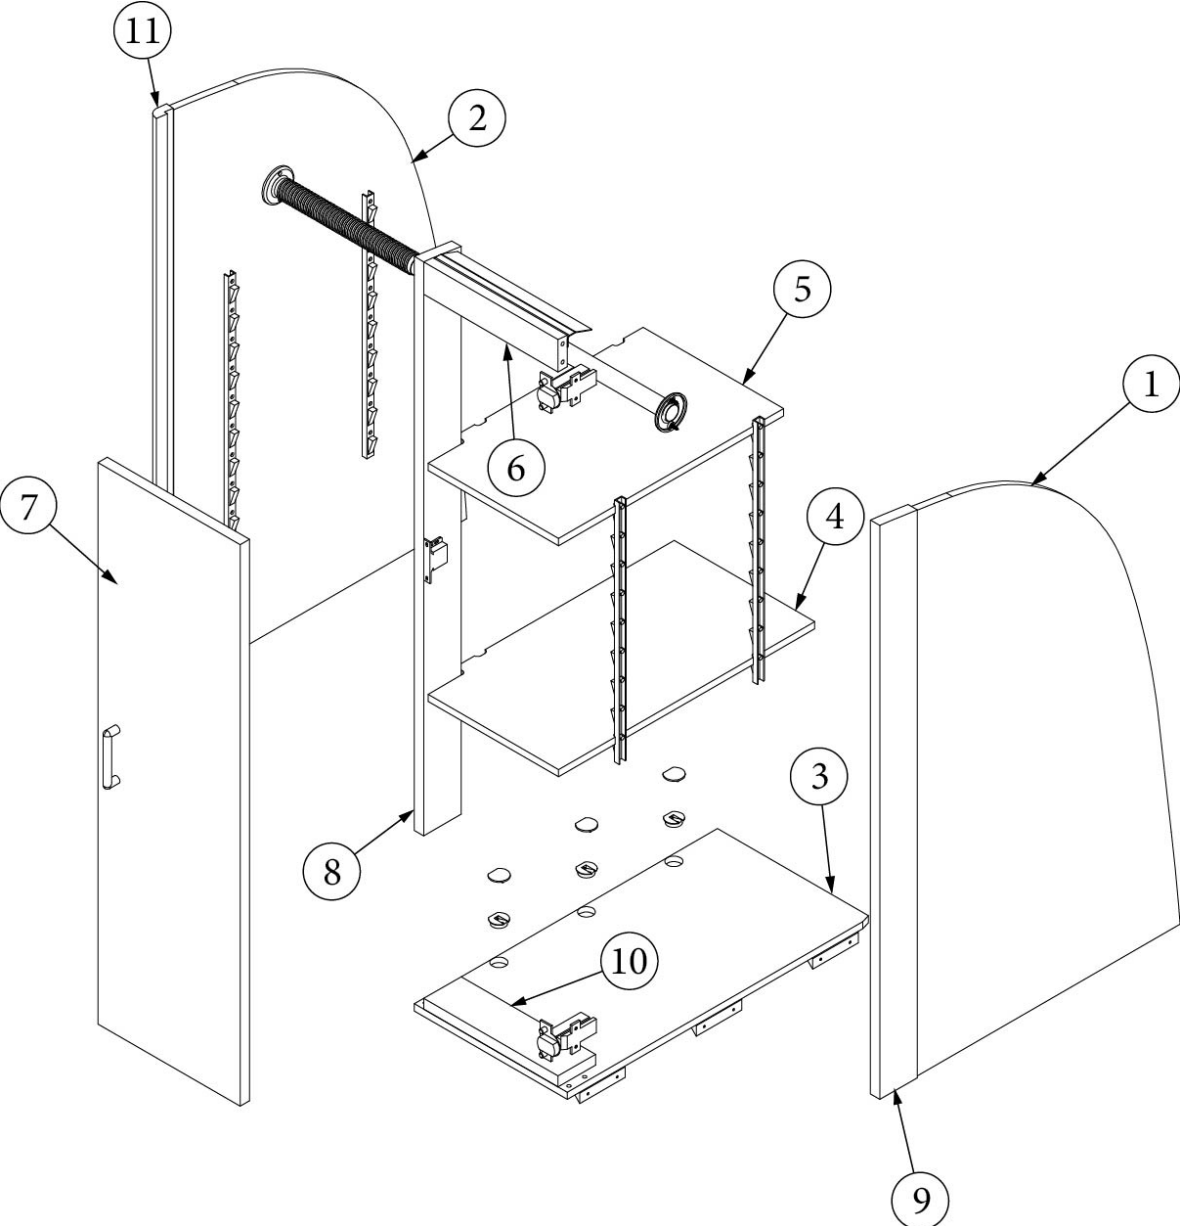

FURNITURE, BEDROOM

Hanging Wardrobe, Twin

Part Numbers Listed on Next Page