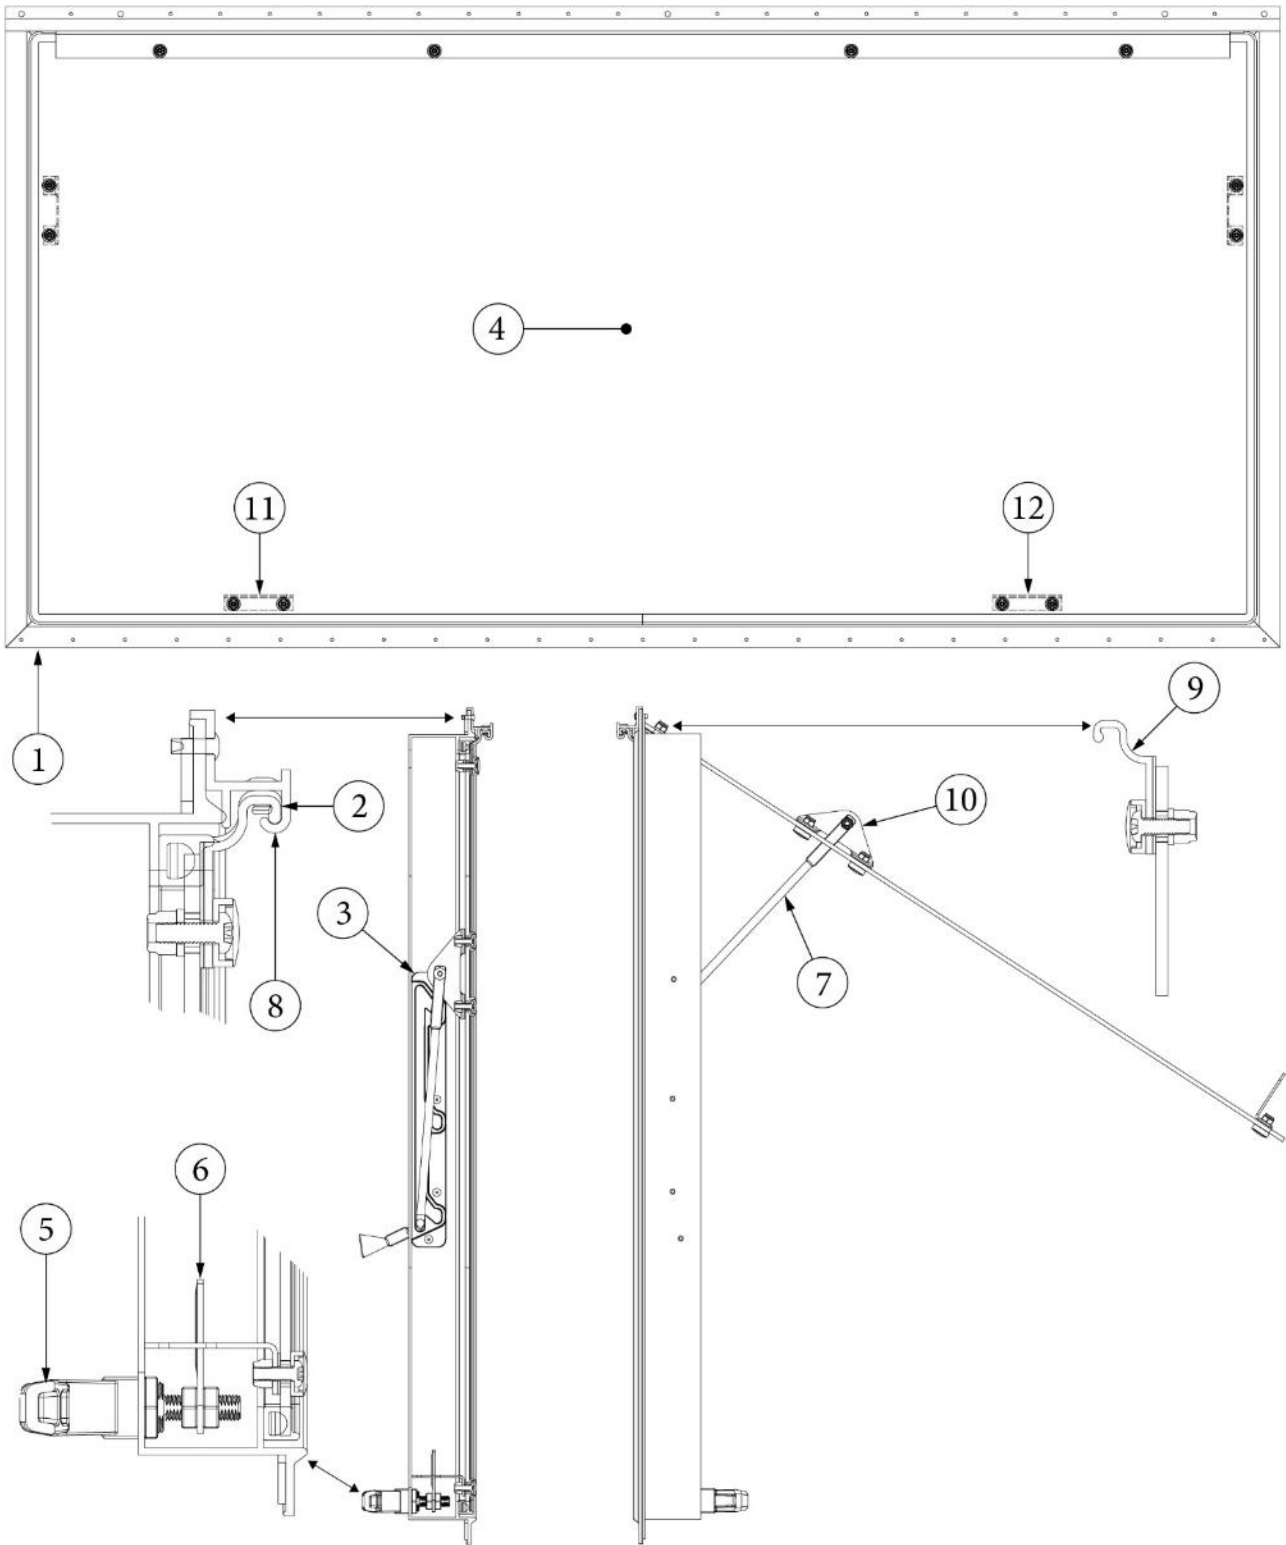

WINDOWS

Windows, Front/Rear, and Rear Hatch Option

Parts Listed on Next Page