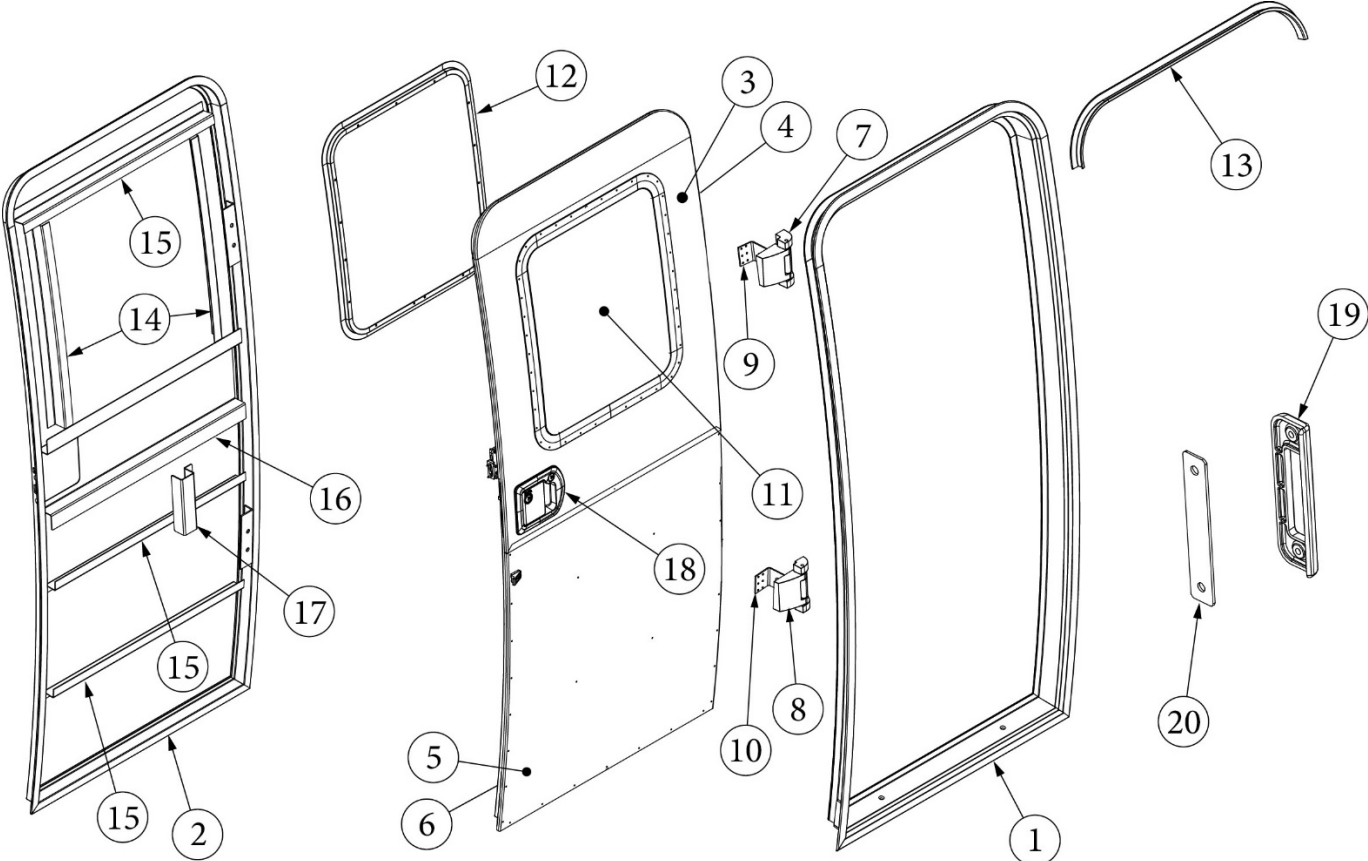

EXTERIOR DOORS

Main Door, RH Hinge

Parts Listed on Next Page