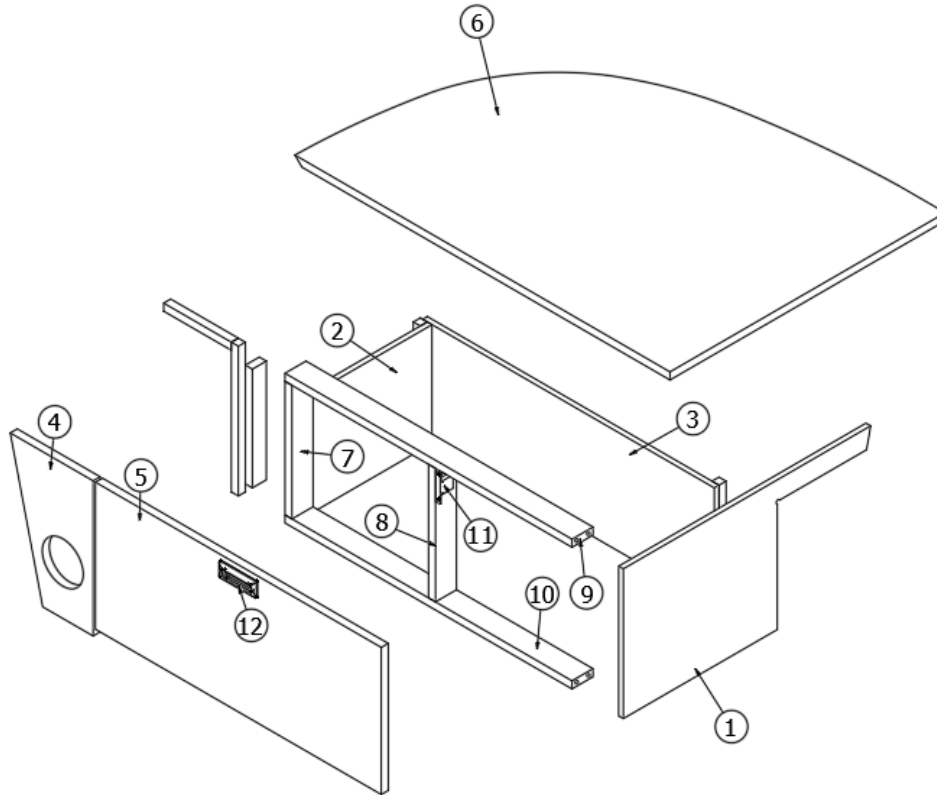

FURNITURE, LOUNGE

Dinette Seat, Roadside

969394

Assembly, RS Dinette Seat

1. 969394&000112CC	Pre laminate, 0.50 X 26.50 X 13.88
2. 969394&000212CC	Pre laminate, 0.50 X 13.00 X 11.00
3. 969394&000312CC	Pre laminate, 0.50 X 31.25 X 11.00
4. 969394&000418BC	Pre laminate, 0.75 X 14.38 X 8.88
5. 969394&000518BC	Pre laminate, 0.75 X 13.63 X 30.63
6. 969394&000618CC	Pre laminate, 0.75 X 29.50 X 40.18
7. 969394&000718CC	Pre laminate, 0.75 X 2.25 X 12.38
8. 969394&000818CC	Pre laminate, 0.75 X 2.25 X 12.38
9. 969394&000918CC	Pre laminate, 0.75 X 2.25 X 30.75
10. 969394&001018CC	Pre laminate, 0.75 X 2.25 X 30.75
11. 381228	Catch, Grabber, 10LB
12. 386614	Handle, Stainless Steel, 525
386572-01	Edgebanding, Planked Urban Oak, 5/8"
386572-02	Edgebanding, Planked Urban Oak, 15/16"
381072-01	Hinge, 3 x 2", Open