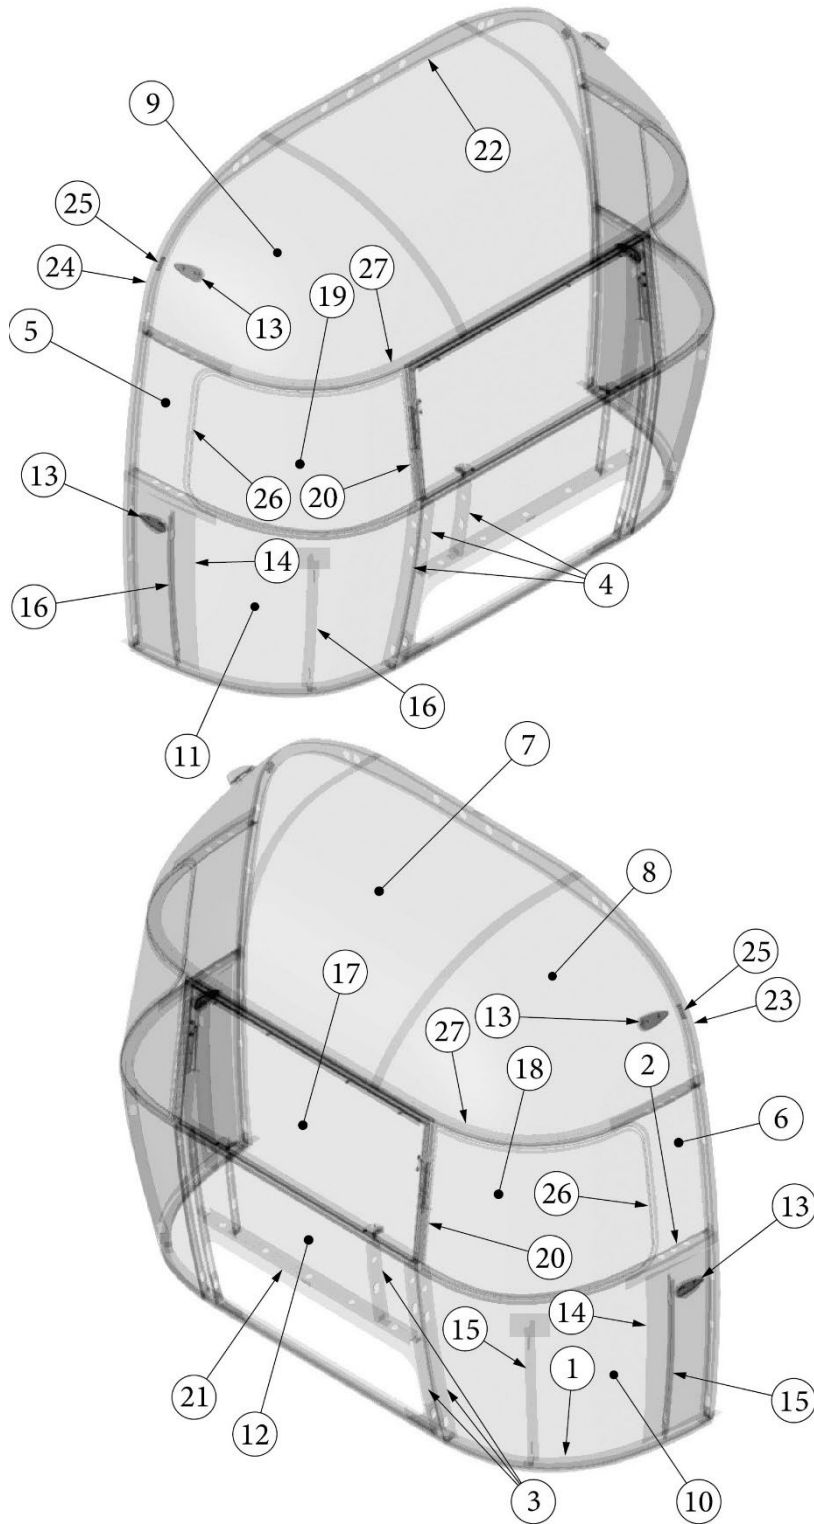

EXTERIOR SHELL

Front End, Twin

Parts Listed on Next Page