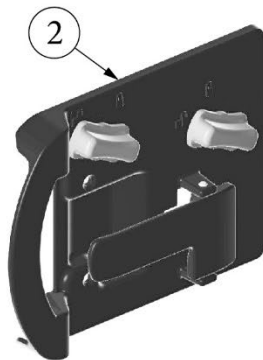

HARDWARE

Main Door Lock, Right Hand Hinge

1. 383017-01
2. 383017-02
  383017-03
3. 116274
4. 116509
  382122

1. Outer Latch Assembly, W/Deadbolt
2. Inner Latch Assembly, W/Deadbolt
3. Screw Kit, Inside Handle Mounting
   Striker Catch, Main Door
4. Backer Plate, Striker Catch, Main Door
   Key chain, Airstream logo