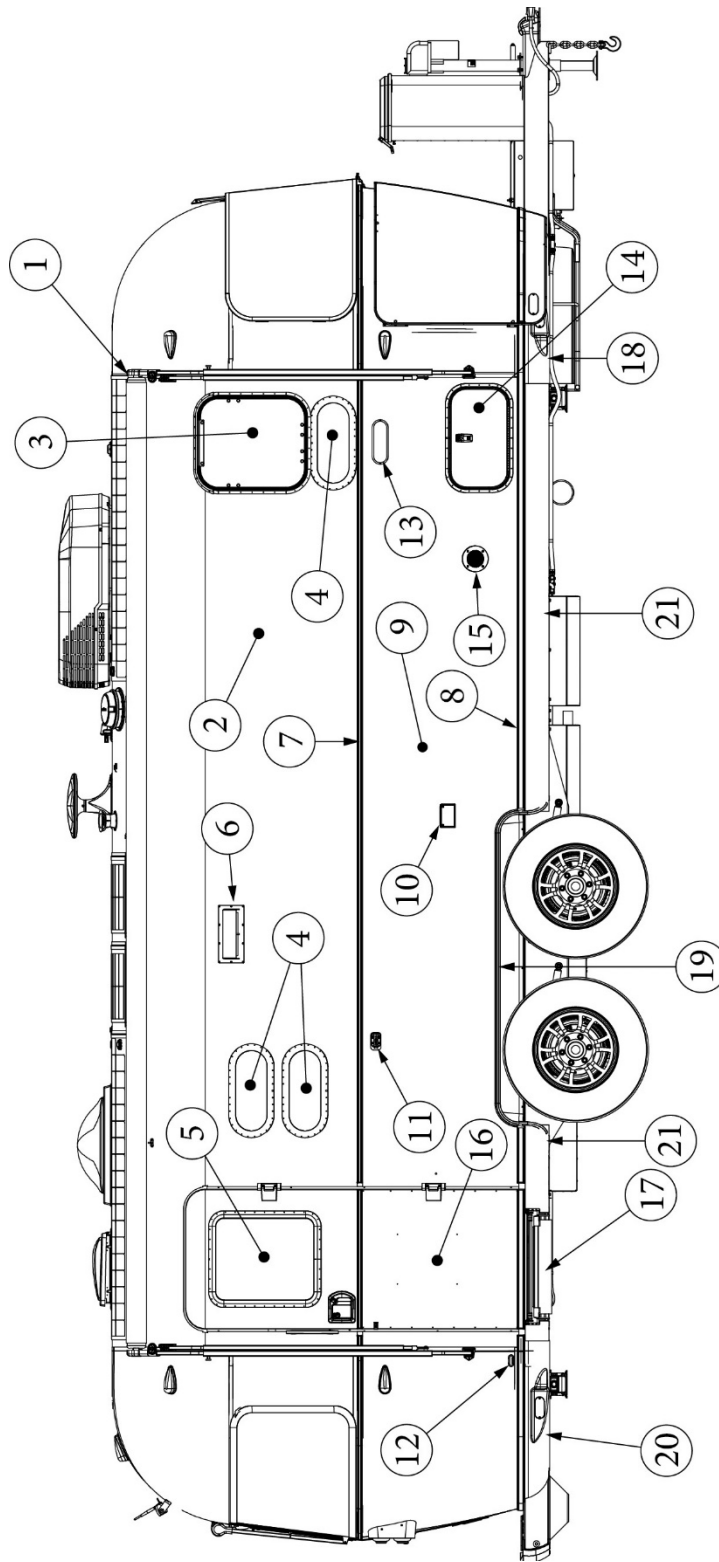

EXTERIOR SHELL

Exterior Components, Curbside

Parts Listed on Next Page