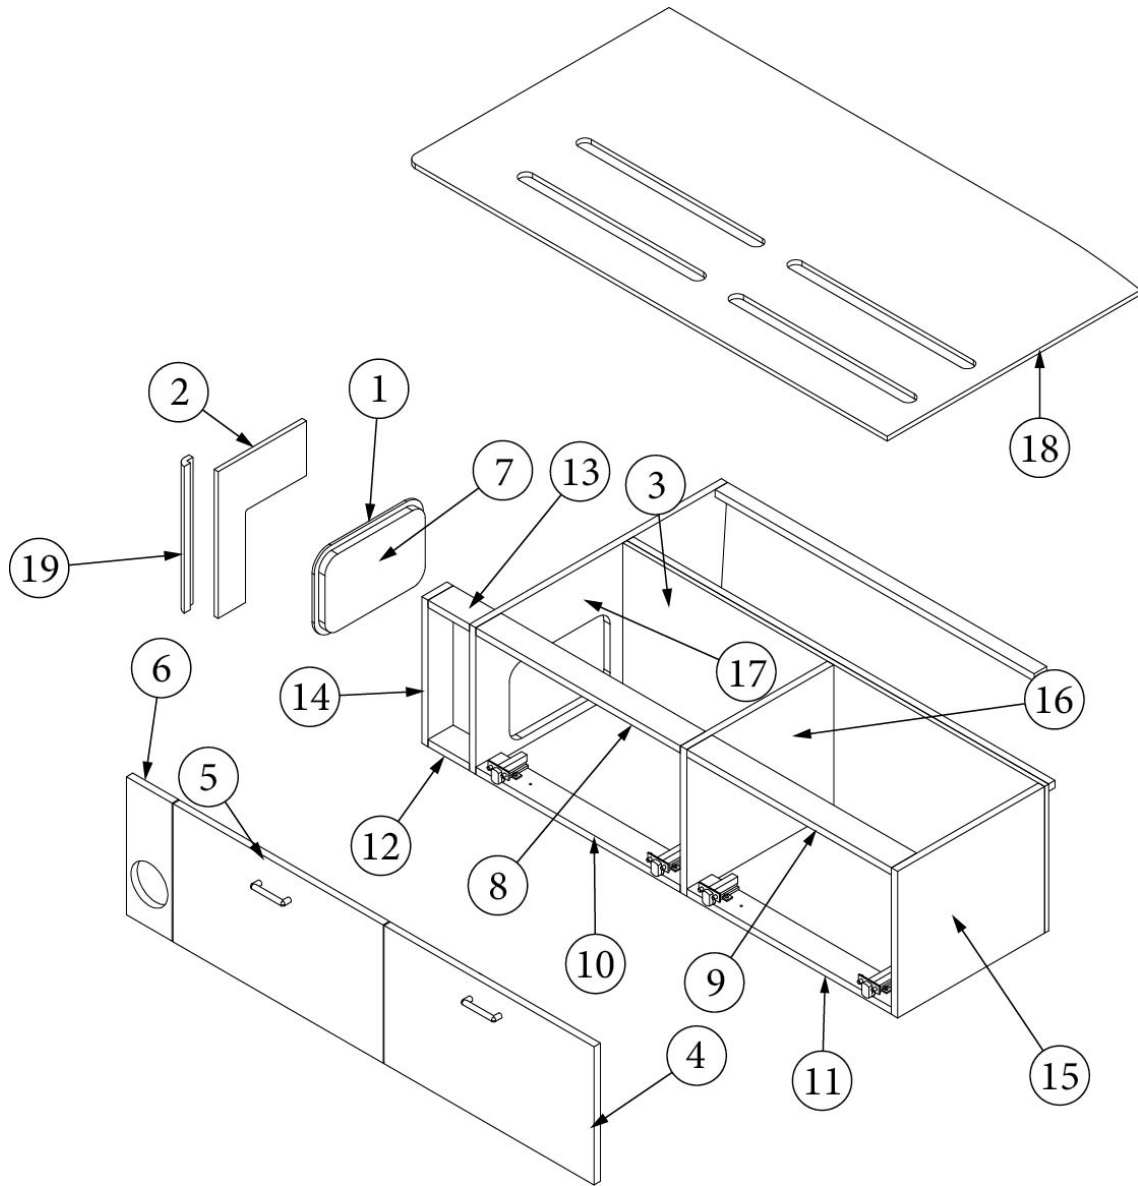

FURNITURE, BEDROOM

Bed, Twin, Roadside

Parts Listed on Next Page