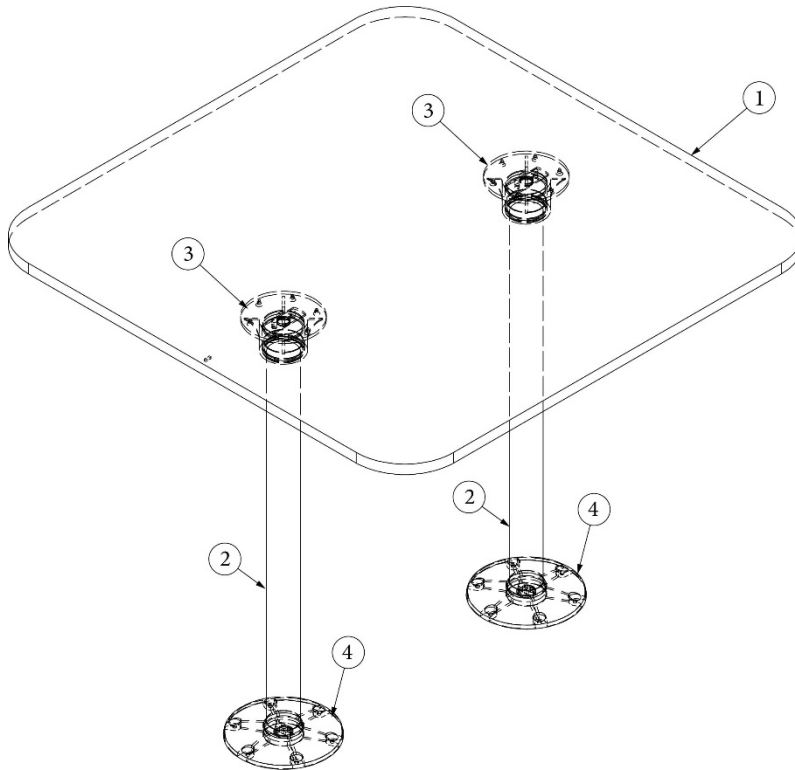

FURNITURE, LOUNGE

Dinette Table, Hatch Option

969161-04

Assembly Dinette Table FC

1. 969161&001218PC

Pre laminate, .75 x 35 x 35"

2. 382722-02

Pedestal leg, 29.88"

3. 382724

Table base, Pedestal leg

4. 382723

Floor base, Pedestal leg

365484-02

Edgebanding, Citadel, 2mm, 15/16"

381136

Rubber bumper

700005

Fastener, Cap

700006

Fastener Socket

381581

Strap Clear Plastic .75"