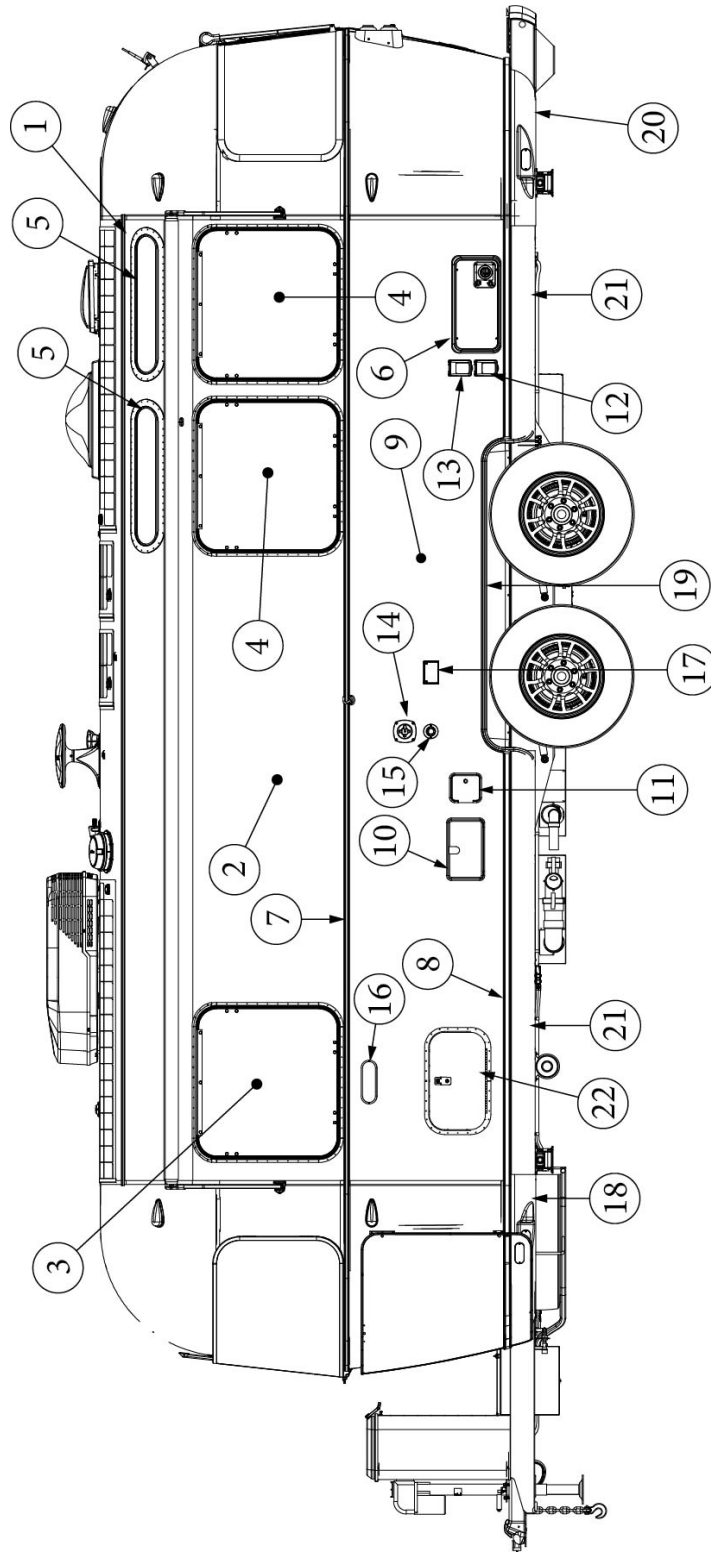

EXTERIOR SHELL

Exterior Components, Roadside

Parts Listed on Next Page