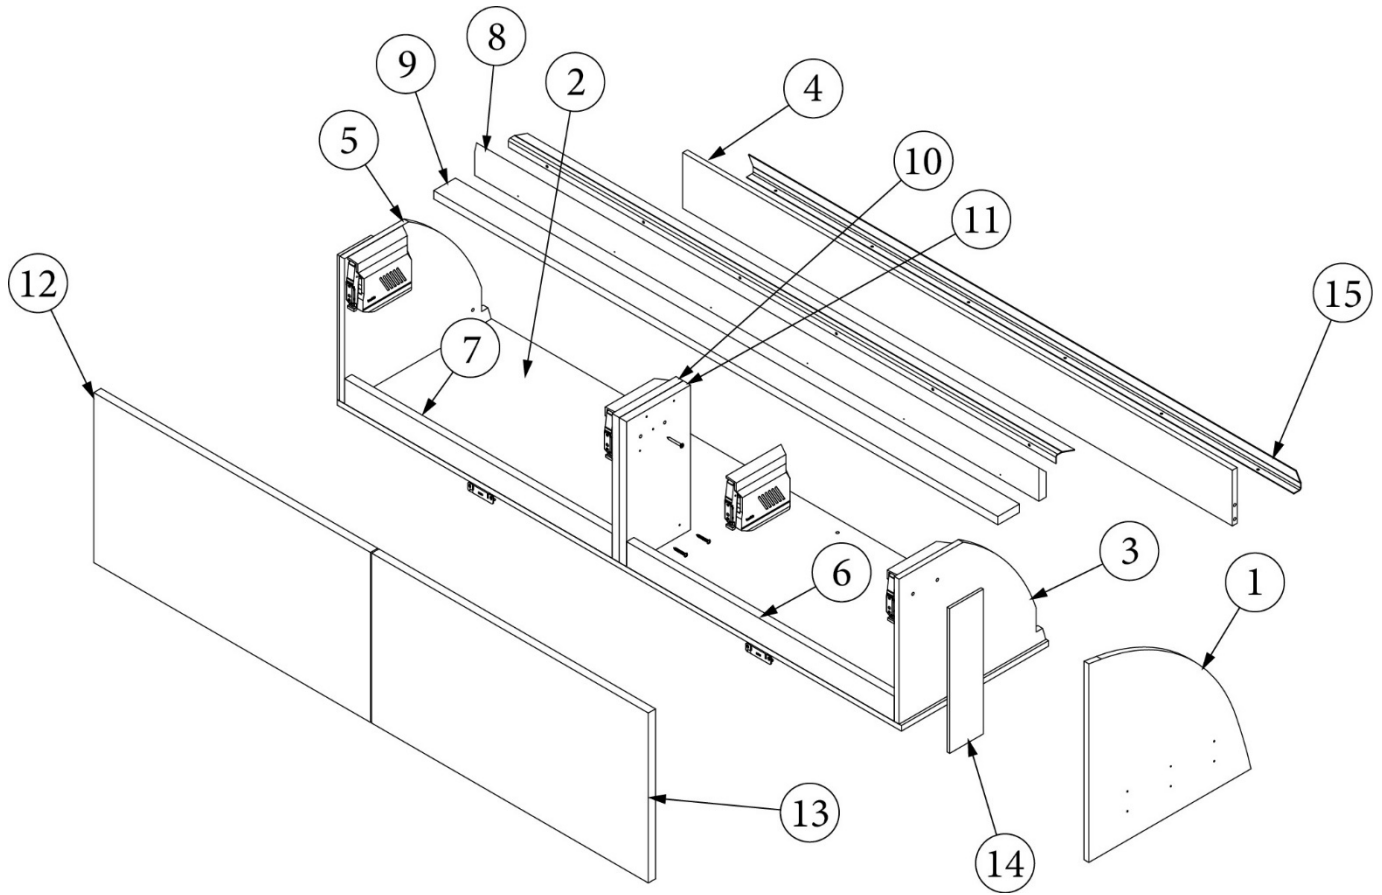

FURNITURE, GALLEY

Roof Locker, Galley

Parts Listed on Next Page