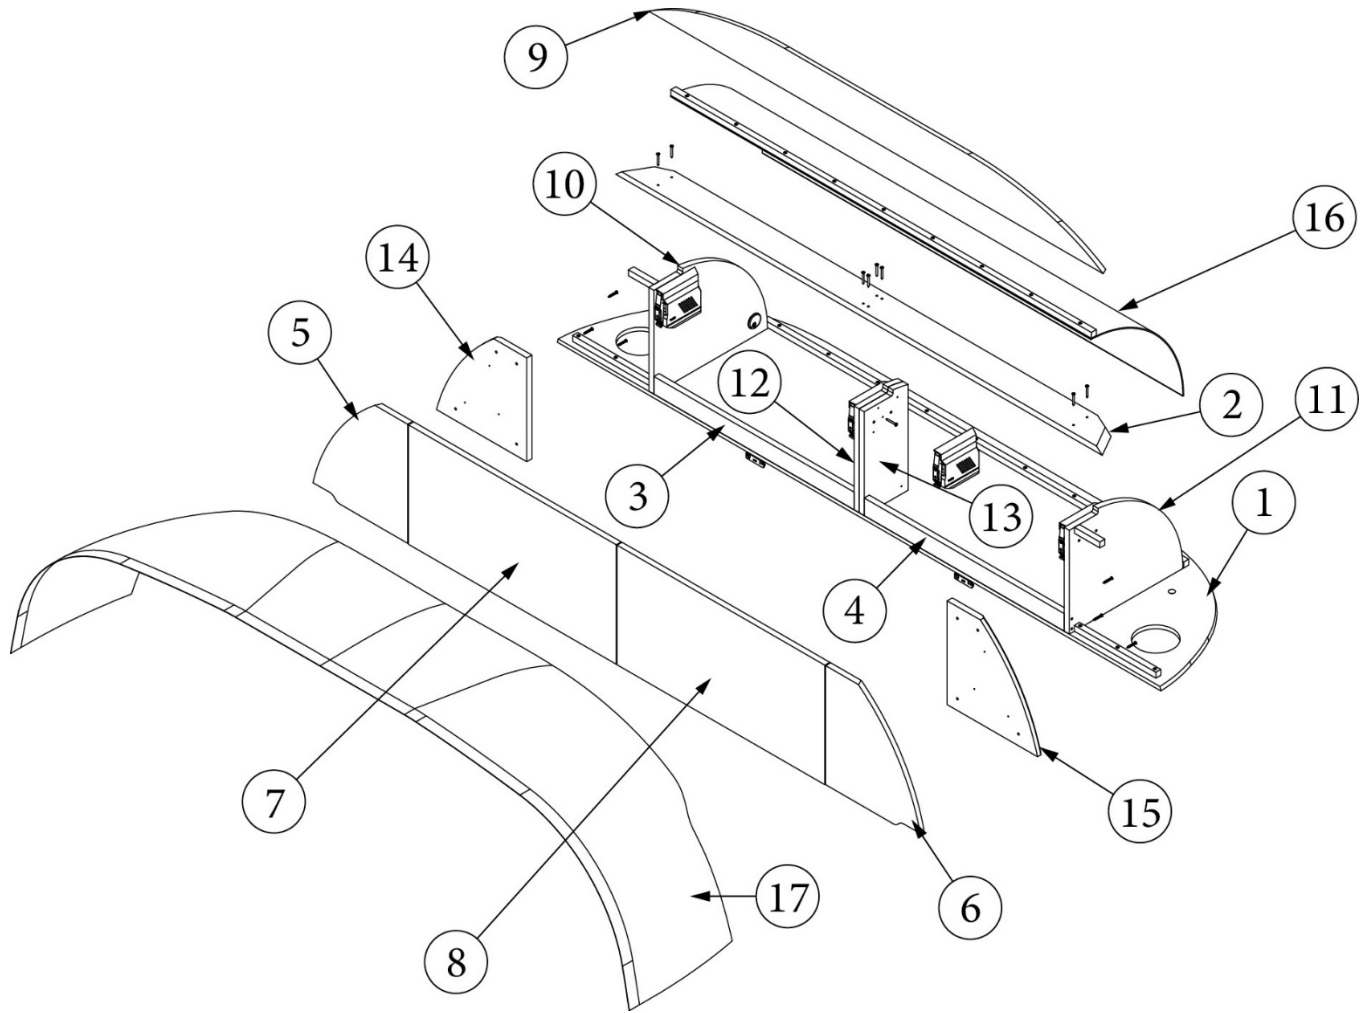

FURNITURE, BEDROOM

Roof Locker, Bedroom

Part Numbers on Next Page