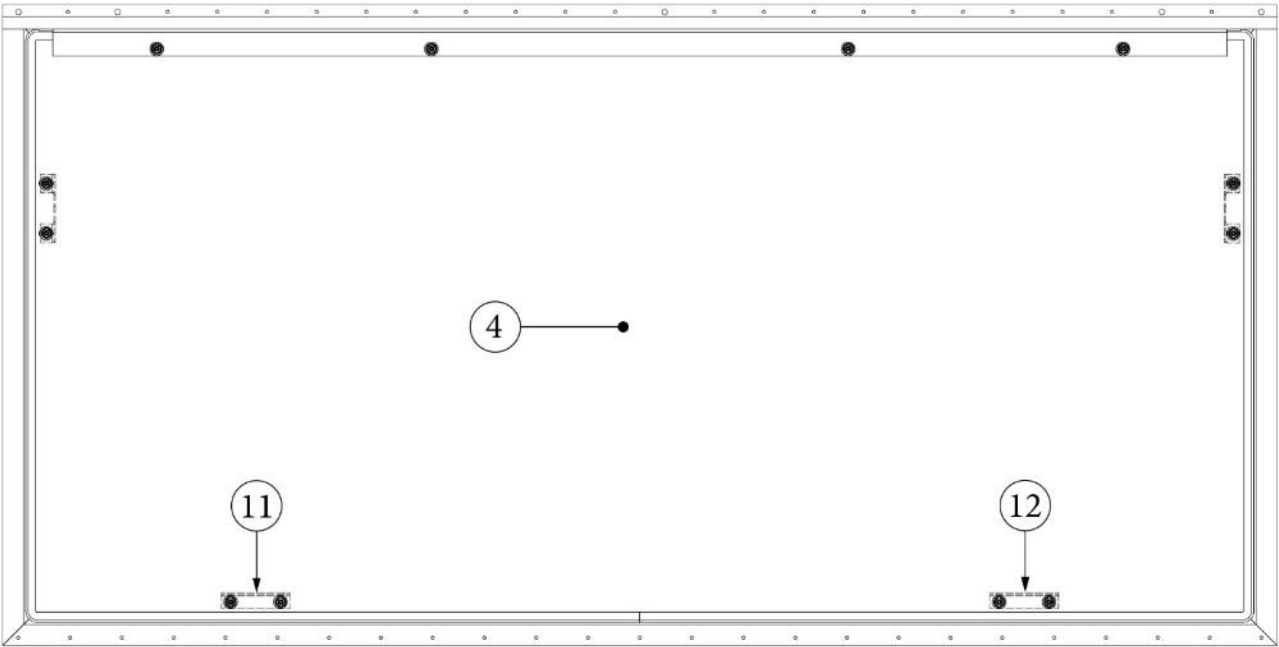

WINDOWS, SCREENS

Window, Rear Center

Parts Listed on Next Page