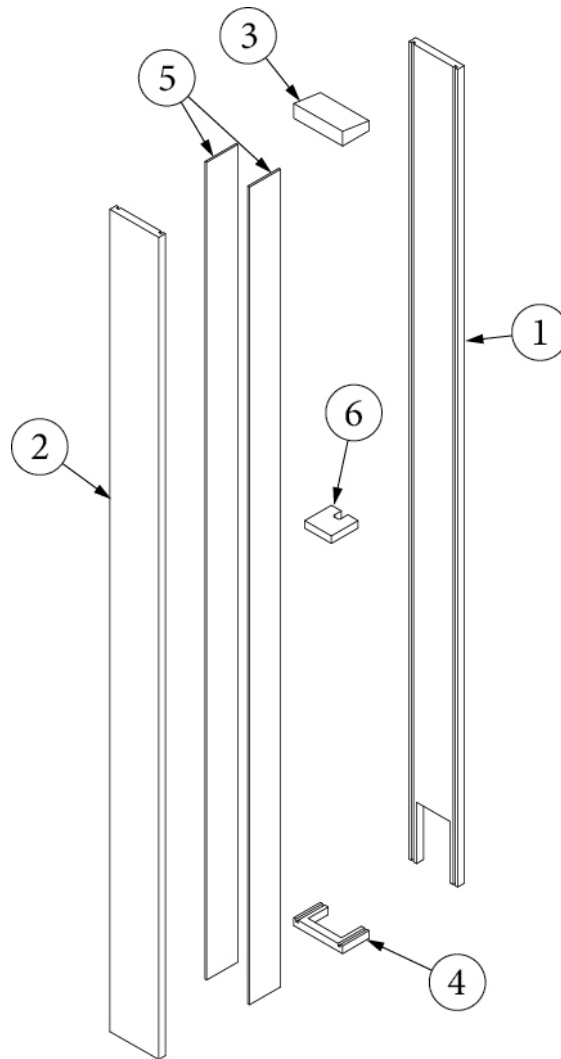

FURNITURE, LOUNGE

Column, Illuminated

968932

Lighted Wall Assembly

1. 968932-01	Rear Side, Walnut, 5.5 x 80"
2. 968932-02	Front Side, Walnut, 5.5 x 80"
3. 968932-03	Top Cap
4. 968932-04	Bottom Cap
5. 968932-05	Plastic Insert
6. 968932-06	Center Spacer