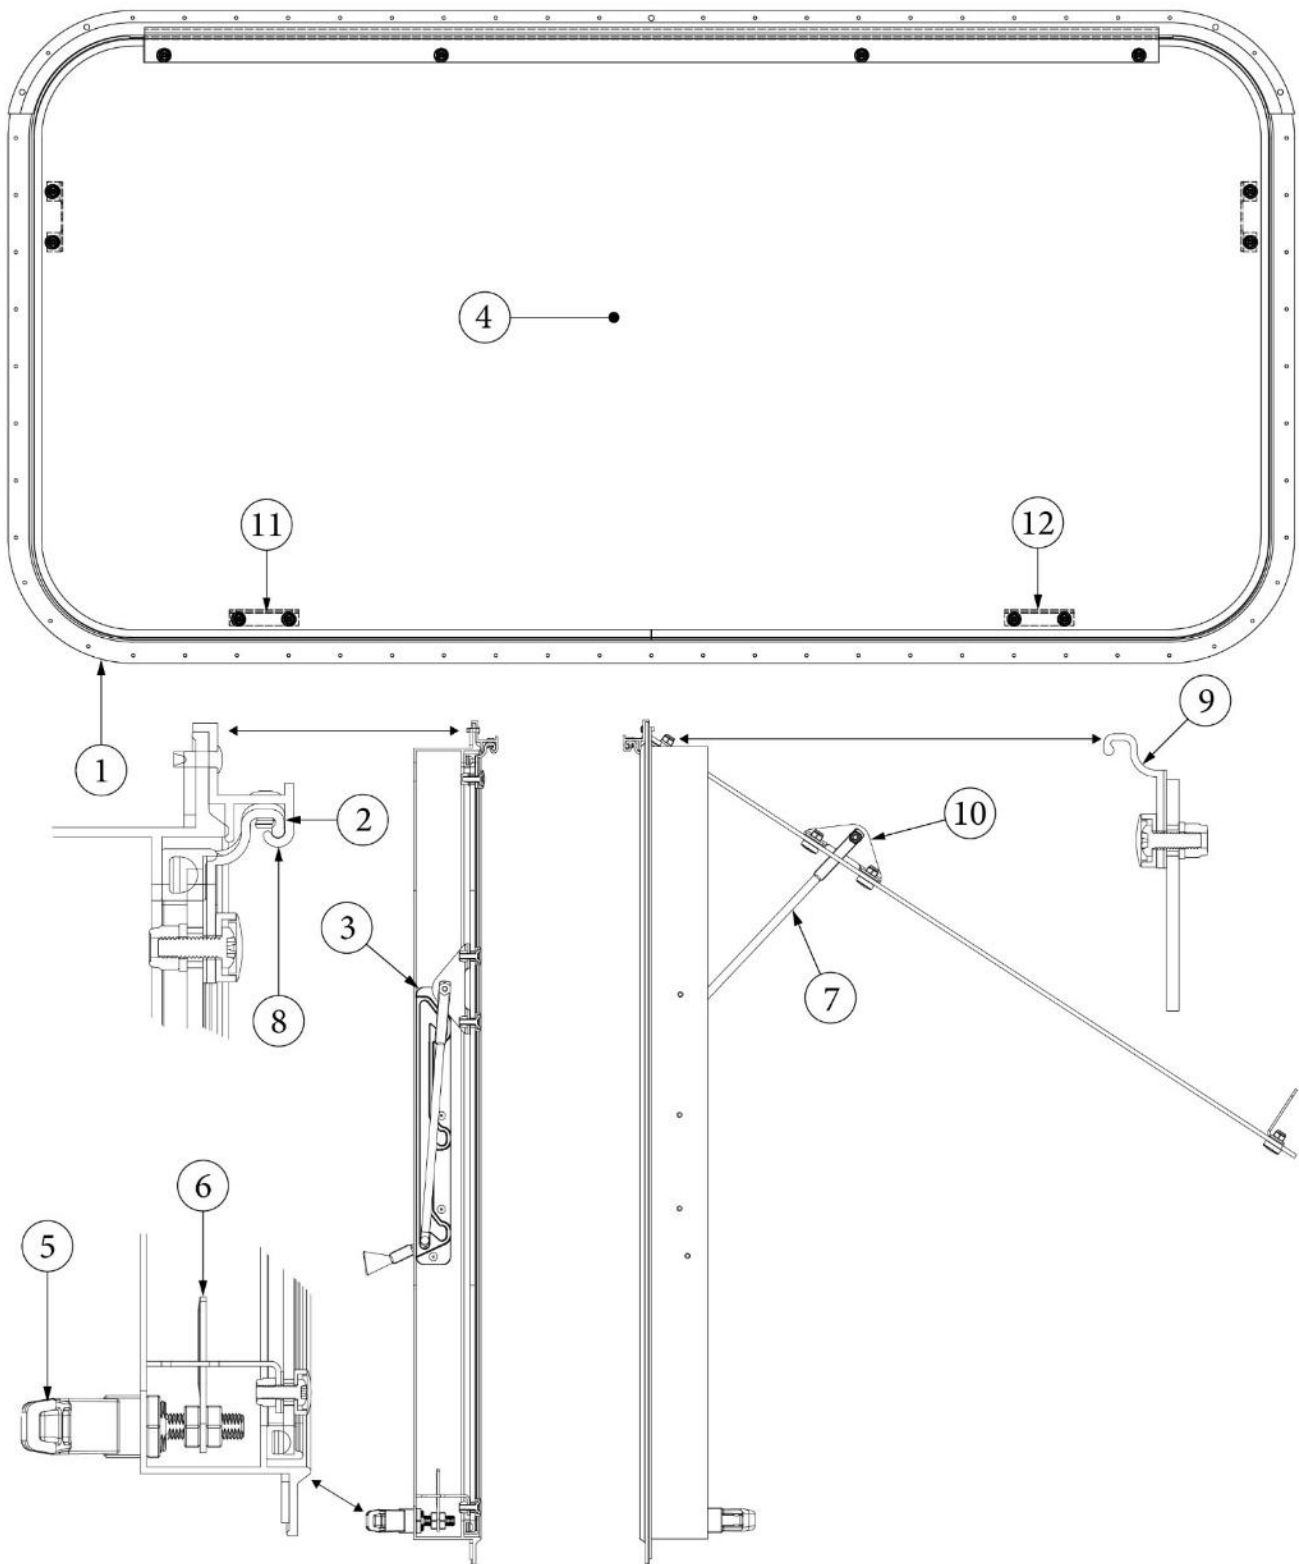

WINDOWS, SCREENS

Window, Front

Parts Listed on Next Page

WINDOWS, SCREENS

Window, Front

371348-03CF

Window, Rear, Opening

1. 371445-01 Extrusion, Exterior window frame
2. 115770 Hinge stop
3. 382359 Opening window guide, LH, Black Nylon
- 382360 Opening window guide, RH, Black Nylon
4. 195510-29CF Assembly, Rear window glass
5. 382367-01 Assembly, Window latch (non-emergency)
- 382367-02 Assembly, Window latch (emergency)
6. 115776 Lock Paw, Window latch assembly
7. 382361 Window opening arm, LH
- 382362 Window opening arm, RH
8. 371448-01 Extrusion, Window hinge, Fixed, 51"
9. 371450-05 Extrusion, Window hinge, Glass, 47"
10. 114478 Bracket, Window prop
11. 114479-01 Bracket, Window closer, Right
12. 114479-02 Bracket, Window closer, Left
- 371354 Glass only, Flat window
- 115780-01 Latch handle (non-emergency)
- 115780-02 Latch handle (emergency)
- 115779 Latch shaft
- 310030 Drive lock pin (latch shaft)
- 115778 Latch body
- 382356 Latch spring
- 382358 Snap cap, Screw cover
- 380230-03 Knob, Window arm, plastic, Silver
- 380230-04 Knob, Window arm, plastic, Red
- 382117 Gasket, Rectangle, 11.38'