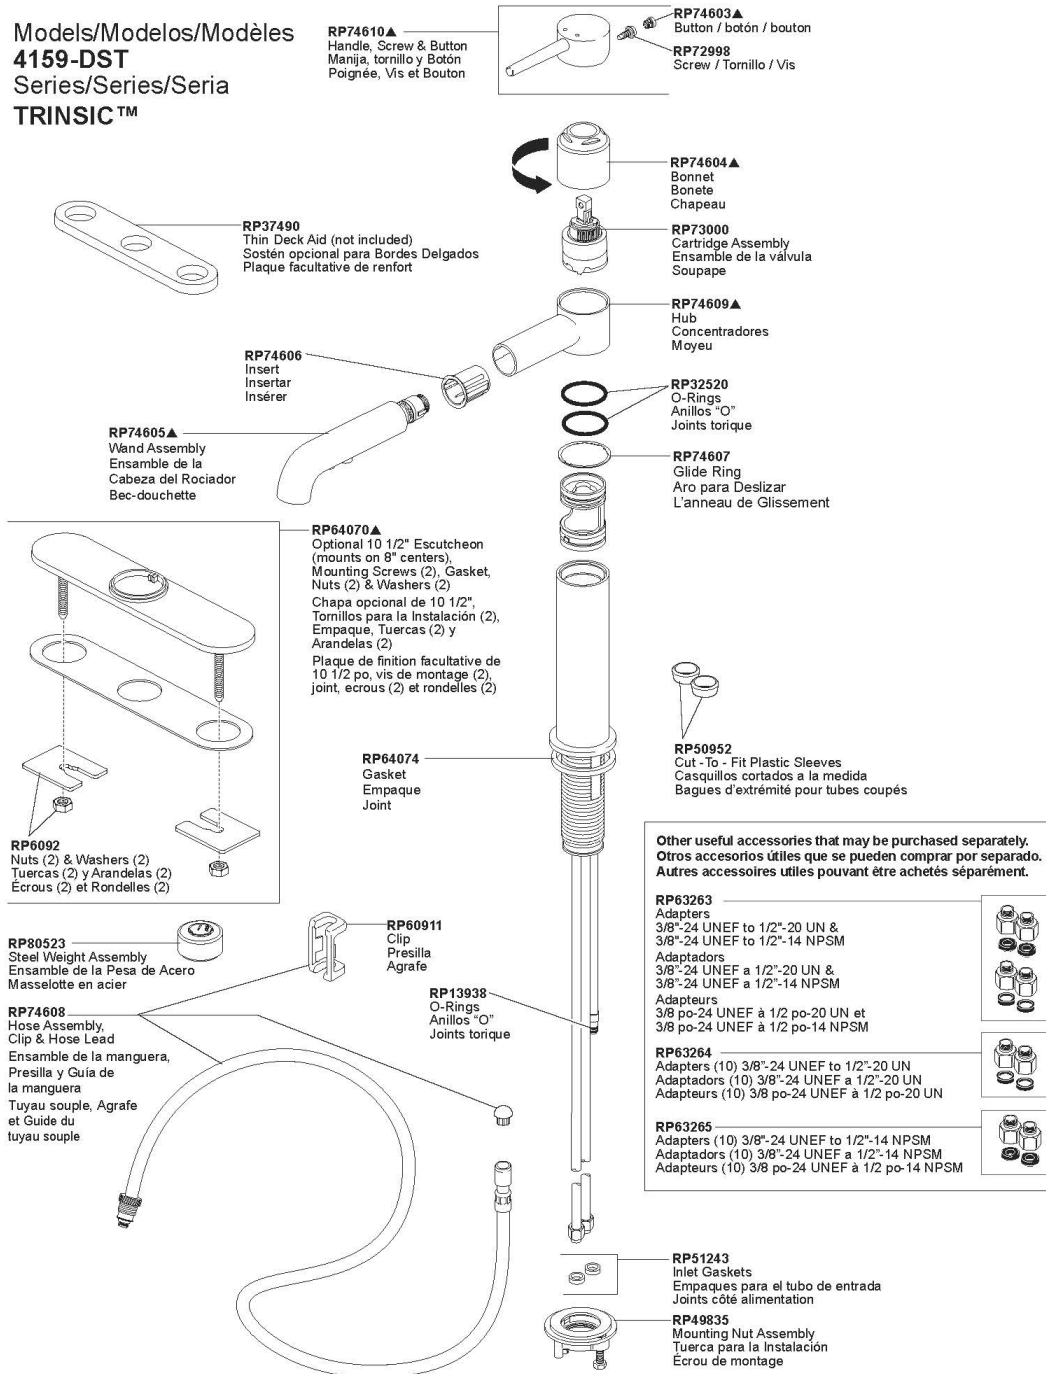

PLUMBING, FRESH WATER

Faucet, Galley

602747

Galley faucet, Delta Trinsic, 4159-BL-DST

Models/Modelos/Modèles
4159-DST
Series/Series/Seria
TRINSIC™

Parts Listed in Diagram are Delta Part Numbers