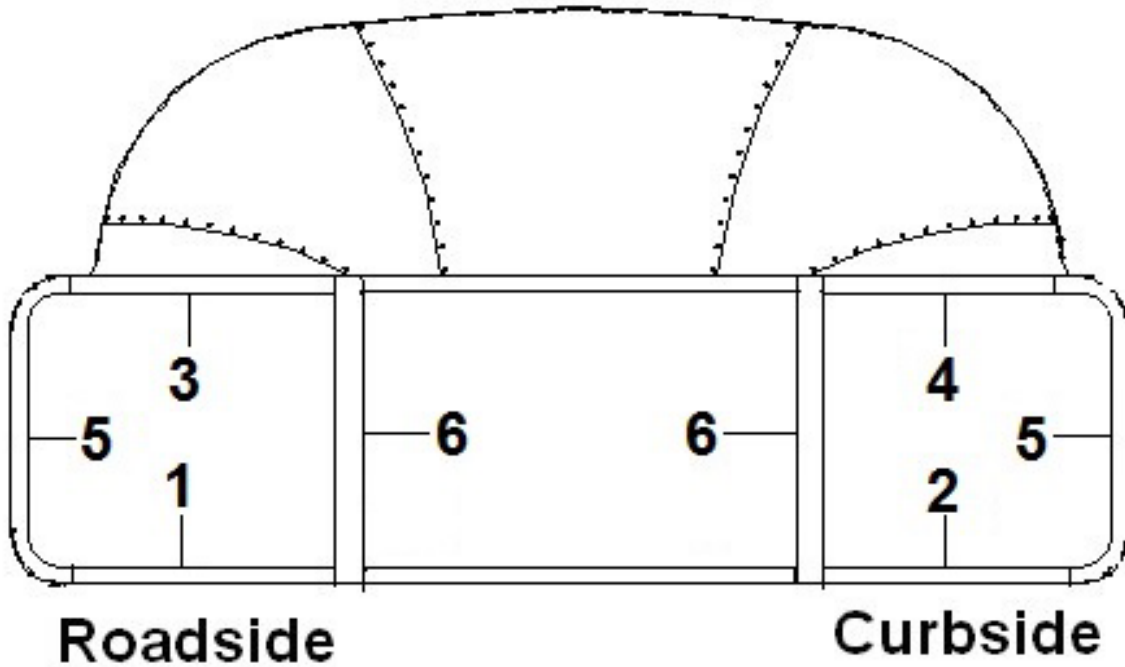

WINDOWS, SCREENS

Main Door Window Trim Ring

115208 Trim ring, Main door window

Panoramic Window Trim

1. 201579-02	Trim ring, Lower, Gray
2. 201580-02	Trim ring, Lower, Gray
3. 201581-05	Trim ring, Upper, Gray
4. 201581-06	Trim ring, Upper, Gray
5. 201578-02	End cap, Trim ring Gray
6. 110900	Trim formed, Aluminum, RH/LH