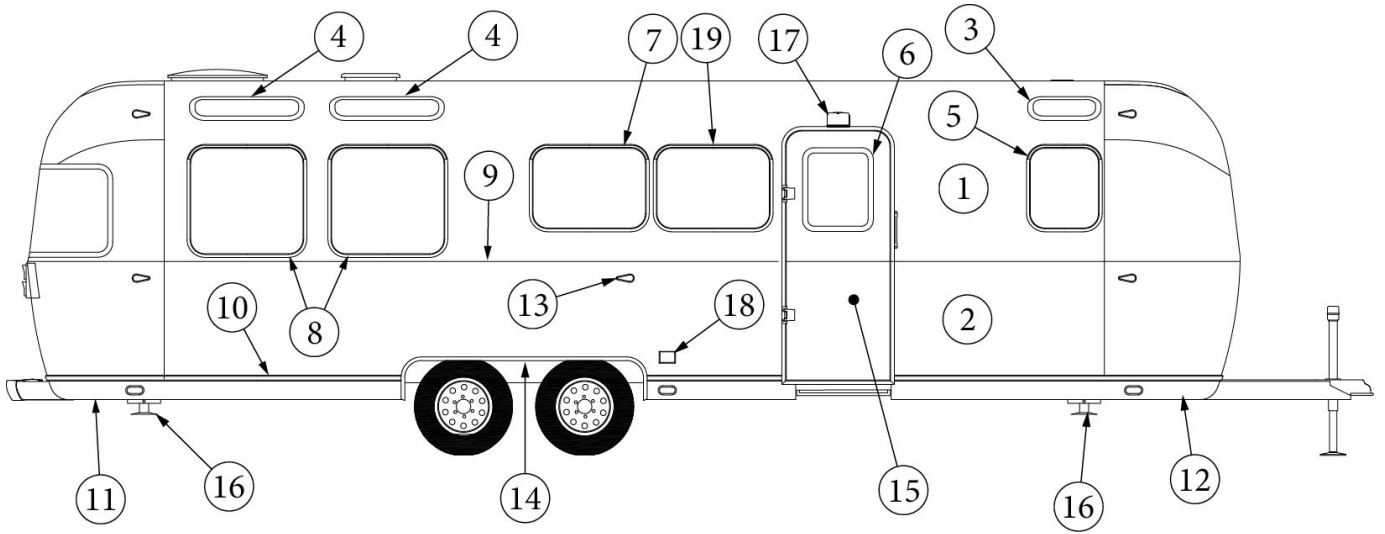

EXTERIOR SHELL

Exterior Components, Curbside

Parts Listed on Next Page