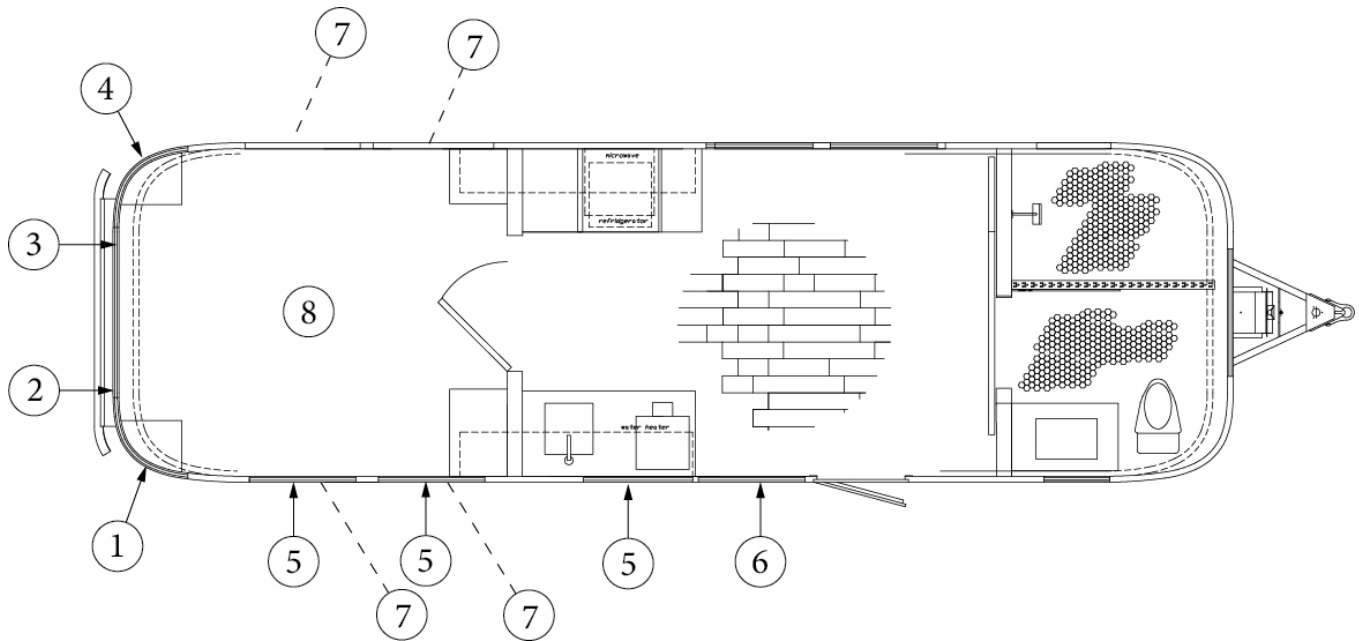

DRAPES AND SHADES

Drapes and Shades

112321

Install, Drapes and Shades

- | | |
|--------------|--------------------------------------|
| 1. 998144-09 | Drape, CS side panel, 37" x 25.5" |
| 2. 998144-05 | Drape, CS front panel, 27" x 29" |
| 3. 998144-07 | Drape, RS front panel, 27" x 29" |
| 4. 998144-11 | Drape, RS panel, 40" x 25.5" |
| 5. 703700-04 | Shade, 29.75" x 34", Oceanair |
| 6. 703700-02 | Shade, 32.5" x 24", Oceanair |
| 7. 704199-05 | Shade, Vista View, 31.25" x 9.5", |
| 8. 704120-03 | Shade, Skylight, Snow, With Blackout |
| 704120-02 | Shade, Skylight, Grey, 19.25 x 20" |