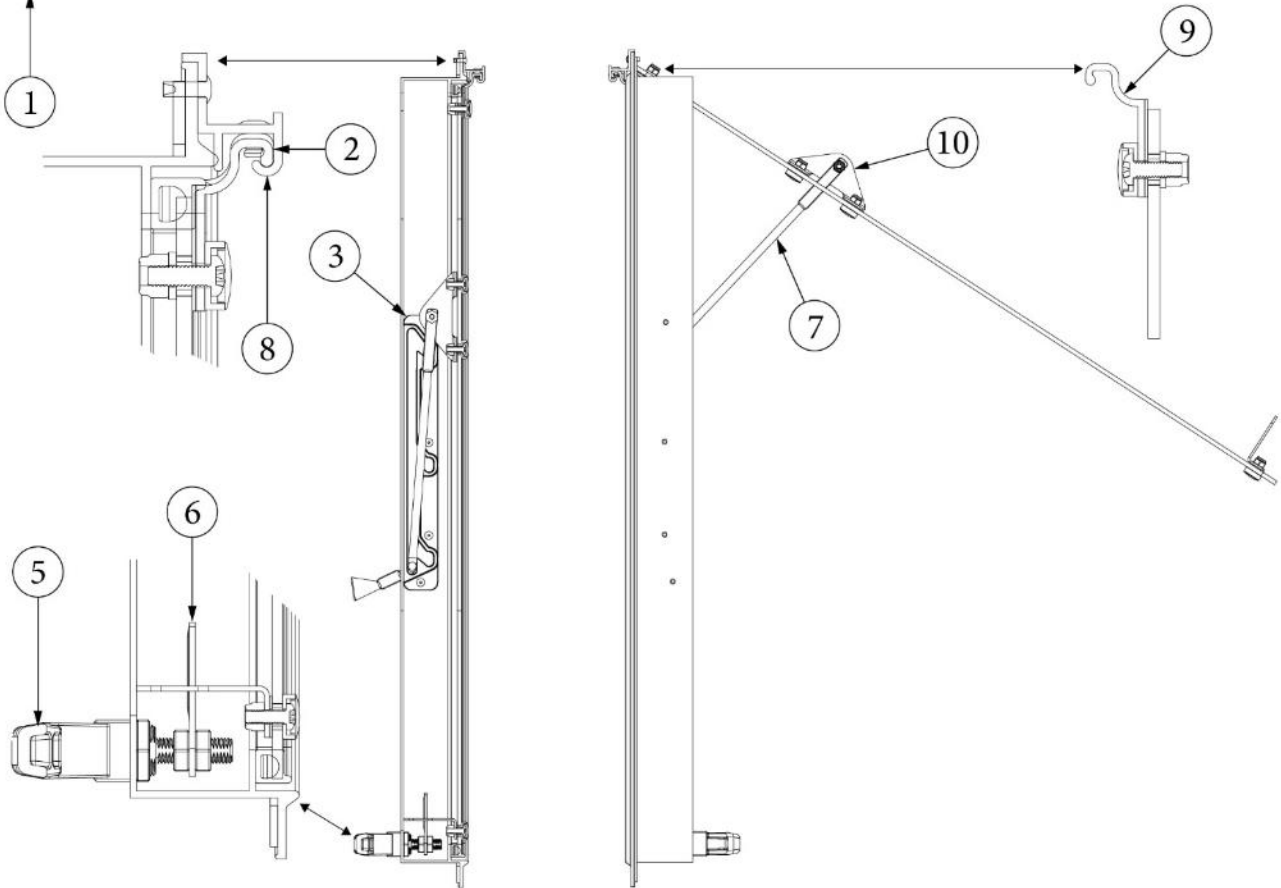

WINDOWS, SCREENS

Window, Rear Center

Parts Listed on Next Page