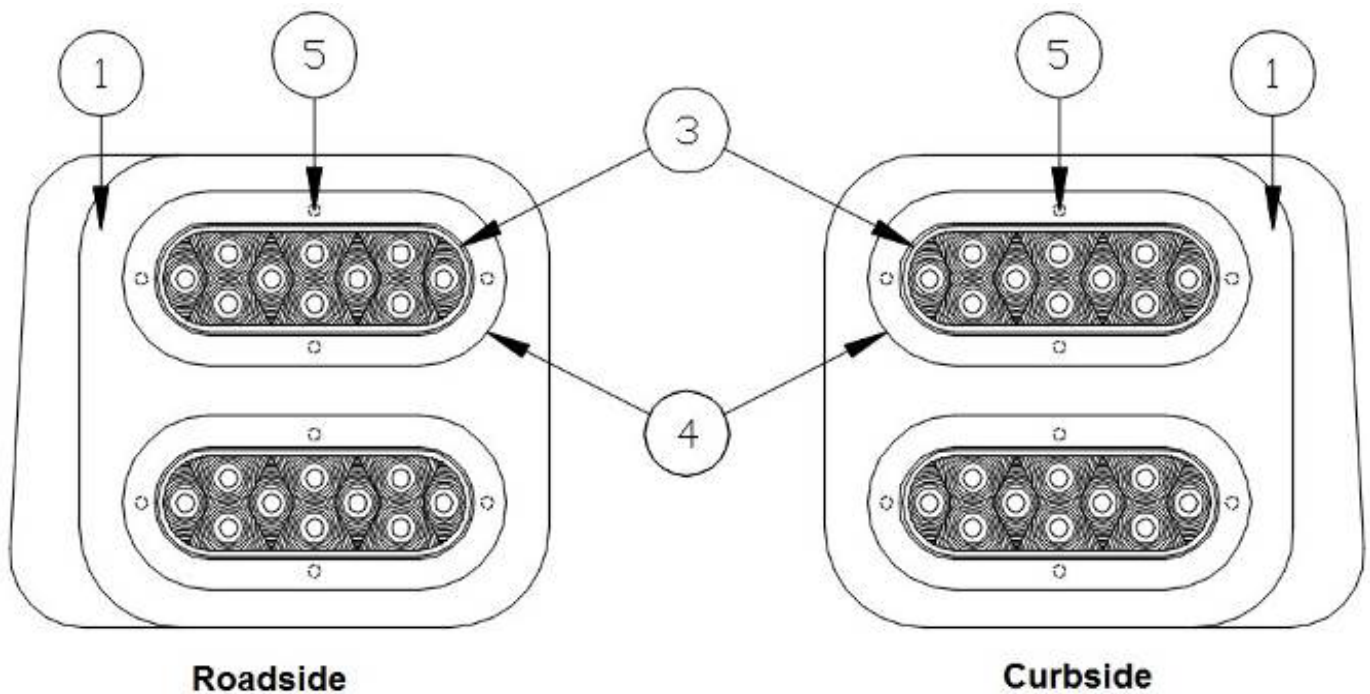

ELECTRICAL, 12 VOLT

Taillight Assembly

952929-01	Taillight Assembly, LED, Roadside
952929-02	Taillight Assembly, LED, Curbside
511664-01	Taillight casting, Roadside
511664-02	Taillight casting, Curbside
*512425	6" oval LED taillight kit
512425-02	Trim ring
345473	Screw, #6 x 3/4", Self-drilling
512425-03	Gasket, Taillight
115073-01	Bracket, Roadside taillight
115073-02	Bracket, Curbside taillight
115074	Bracket, Center taillight

*512425 Taillight Kit Includes Taillight, Trim Ring & Gasket.