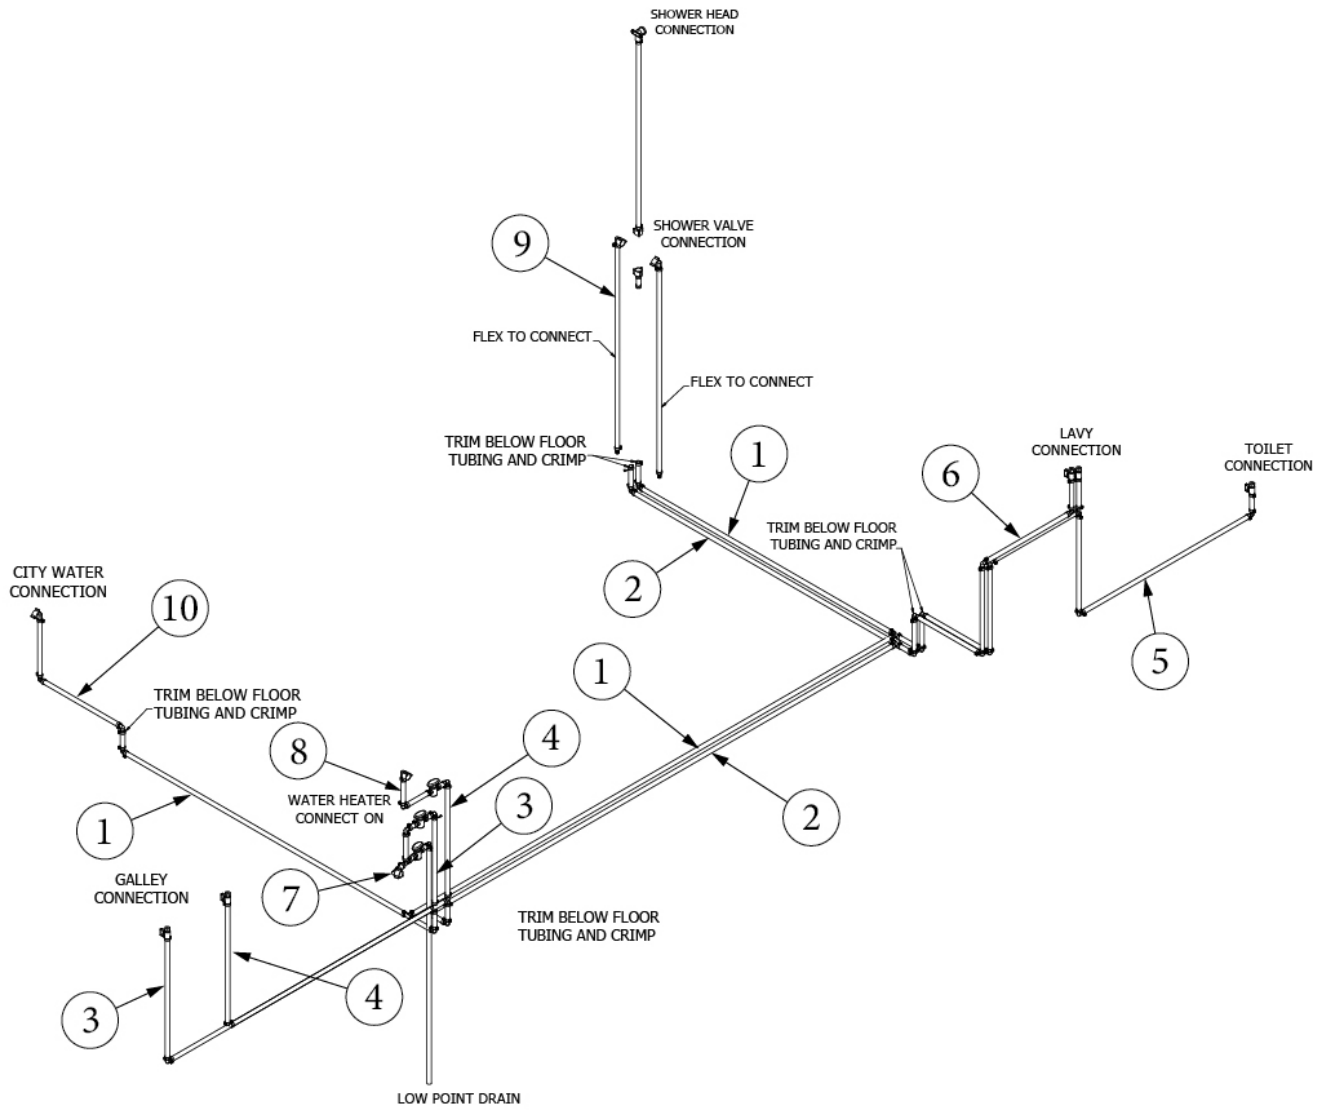

PLUMBING, FRESH WATER

Fresh Water Lines

Parts Listed on Next Page