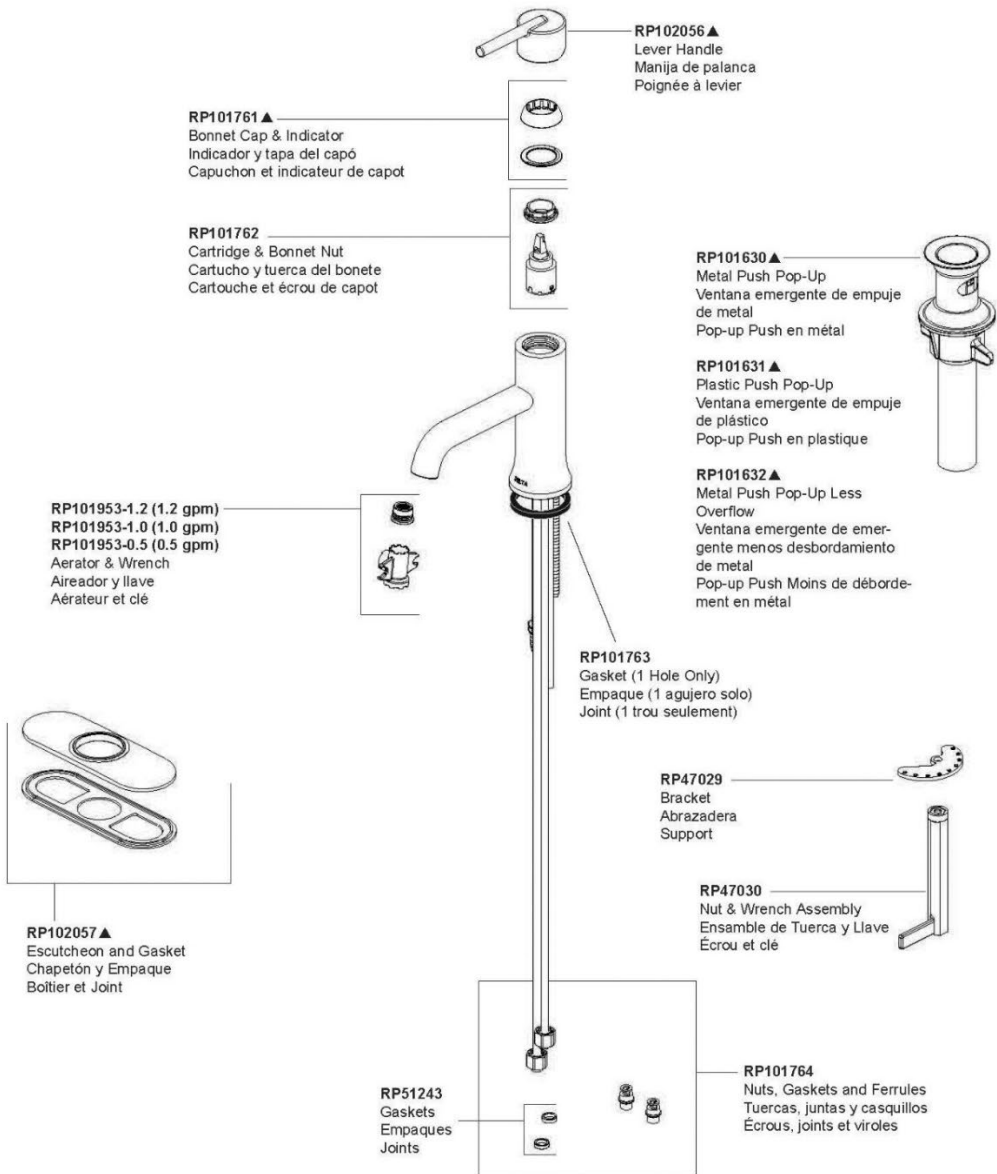

PLUMBING, FRESH WATER

Faucet, Lavatory

602748 Lavy Faucet, Delta Trinsic, 559LF-BLMPU
602795 Drain, Pop-Up, Sink, Black
602900 Hole Cover, Sink Overflow, Black

Models/Modelos/Modèles
559LF
Series/Series/Seria
Trinsic®

For models produced after 06/26/2022, see page 1.
For models produced prior to 06/26/2022, see page 2.
Para los modelos producidos después del 26/06/2022, consulte la página 1.
Para los modelos fabricados antes del 26/06/2022, consulte la página 2.
Pour les modèles produits après le 26/06/2022, voir page 1.
Pour les modèles produits avant le 26/06/2022, voir page 2.

Parts Listed in Diagram are Delta Part Numbers