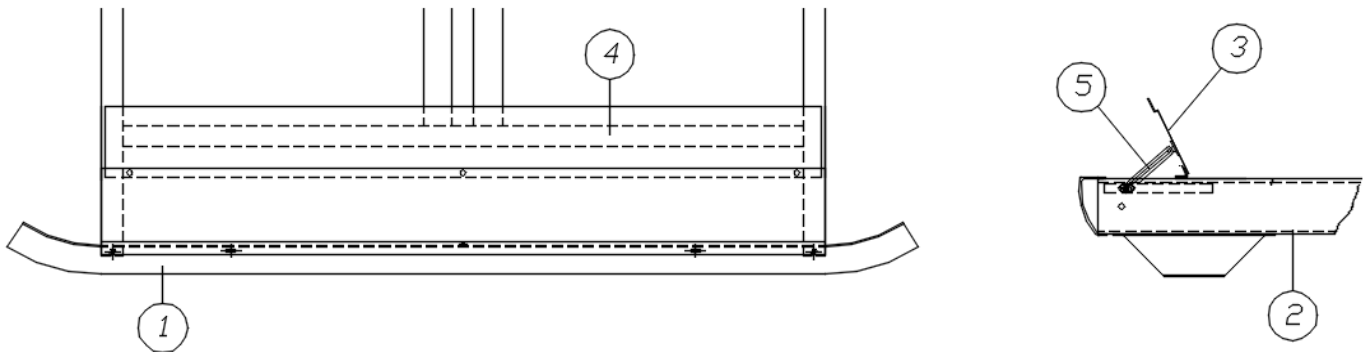

CHASSIS

Bumper and Storage

112495-02

Door Install, Rear Bumper Access

1. 411054 Rear bumper
2. 454147 Bottom, Storage compartment
  112671-20 Vinyl - Compartment Liner
3. 453497-01 Lid, Rear hose carrier, Black
4. 114849-06 Aluminum sheet, .06" x 36" x 8', Black
5. 380024 Arms support, RH
  382289-01 End Cap, Bumper, RH
  382289-02 End Cap, Bumper, LH
  454909 Bracket, Bumper support
  380203-02 Piano hinge
  382456 Swell latch
  703938 Mat- Airstream Rear Door

Bumper End Caps

- 382289-01 End Cap, Bumper, RH
  382289-02 End Cap, Bumper, LH