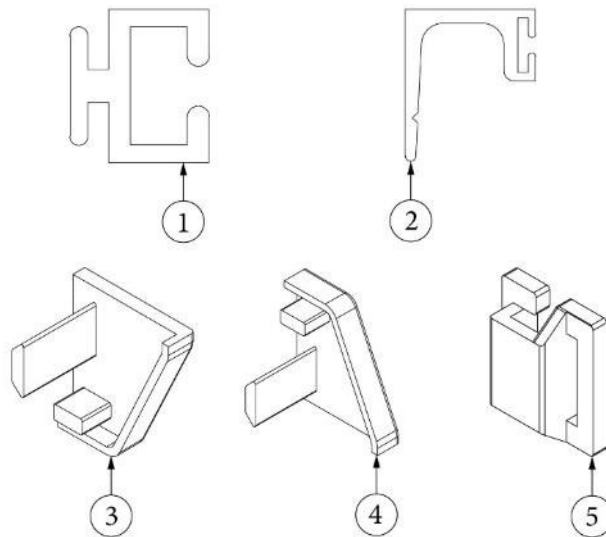

DRAPES AND SHADES

Drapes and Shades, Hardware

1. 101217 Track, Curtain
2. 101220 Track, Stand off, Curtain
3. 200785 End, Curtain track, LH
4. 200784 End, Curtain track, RH
5. 700045 Glides w/elastic "G" type
  - 703700-13 Toggle Catch, CS, Grey
  - 703700-14 Toggle, AC-RSH
  - 703700-107 End Caps for Oceanair Shades
  - 381519 Screw Stud, Fasnap
  - 700005 Fastener, Cap
  - 700006 Fastener, Socket
  - 700020 Pile Velcro
  - 700021 Hook, Velcro, White
  - 704505 Fabric only, Window Duet Snow
  - 704198 Fabric lining Blackout, Ivory White