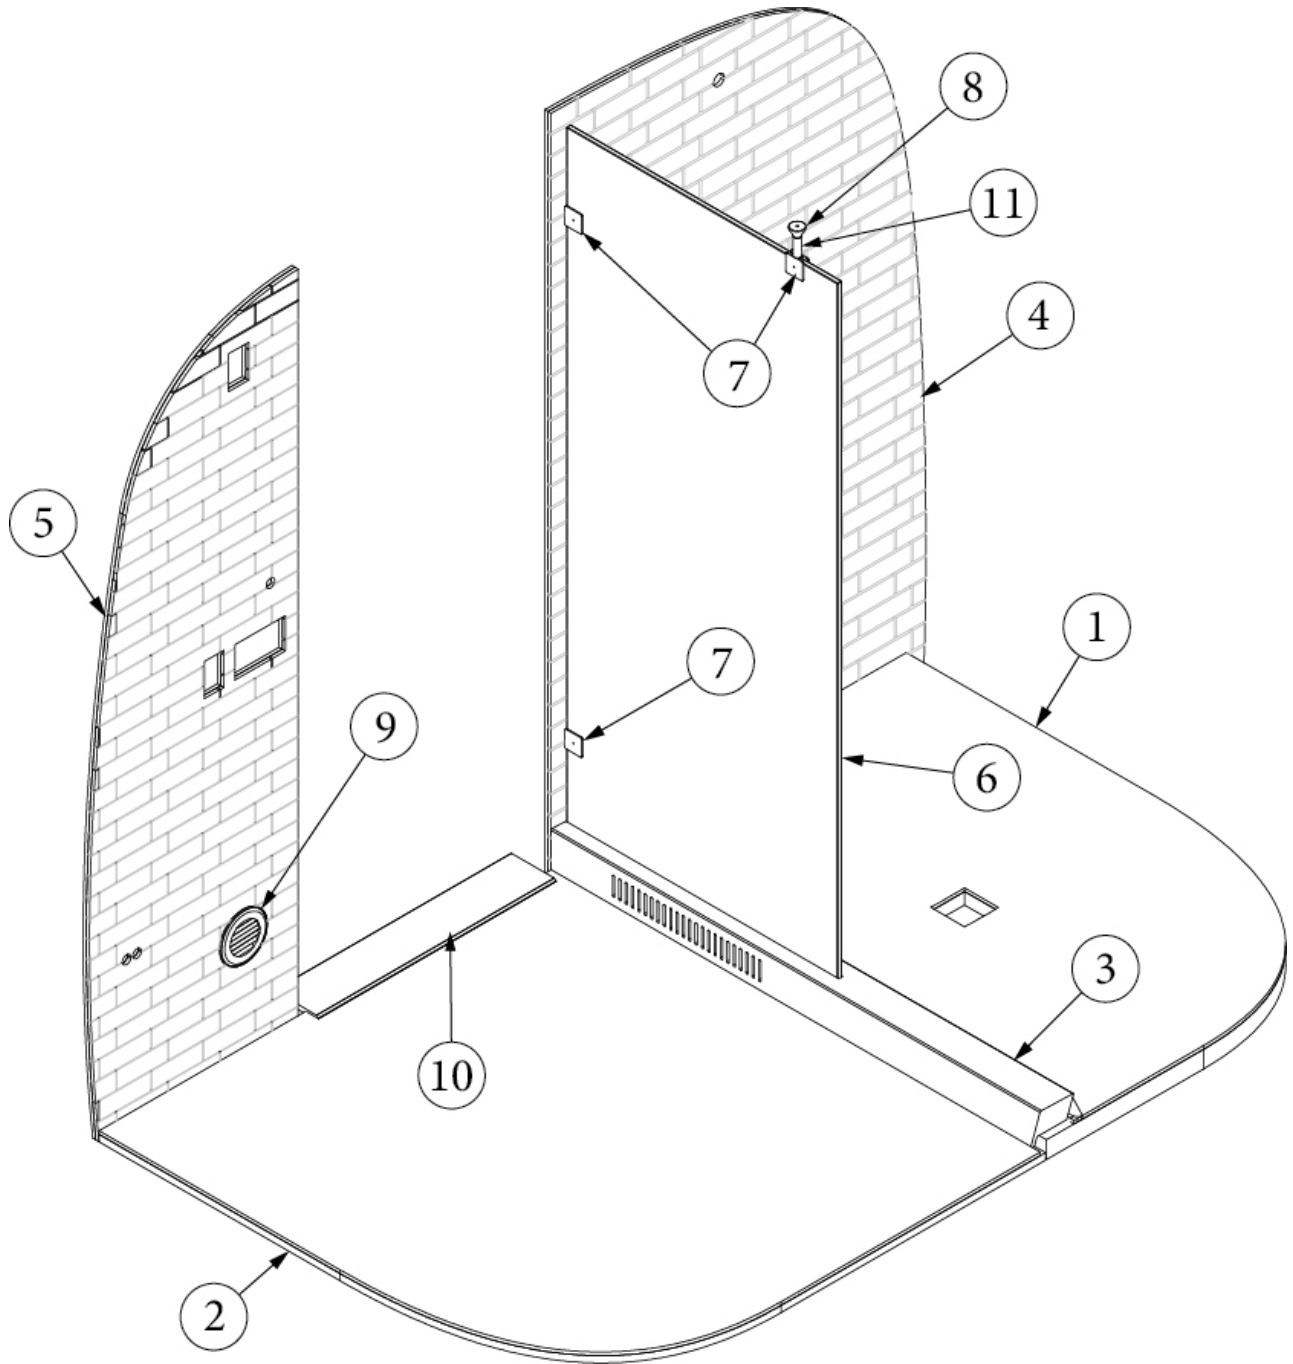

FURNITURE, LAVATORY

Bathroom Lavy and Shower Assembly

Parts Listed on Next Page