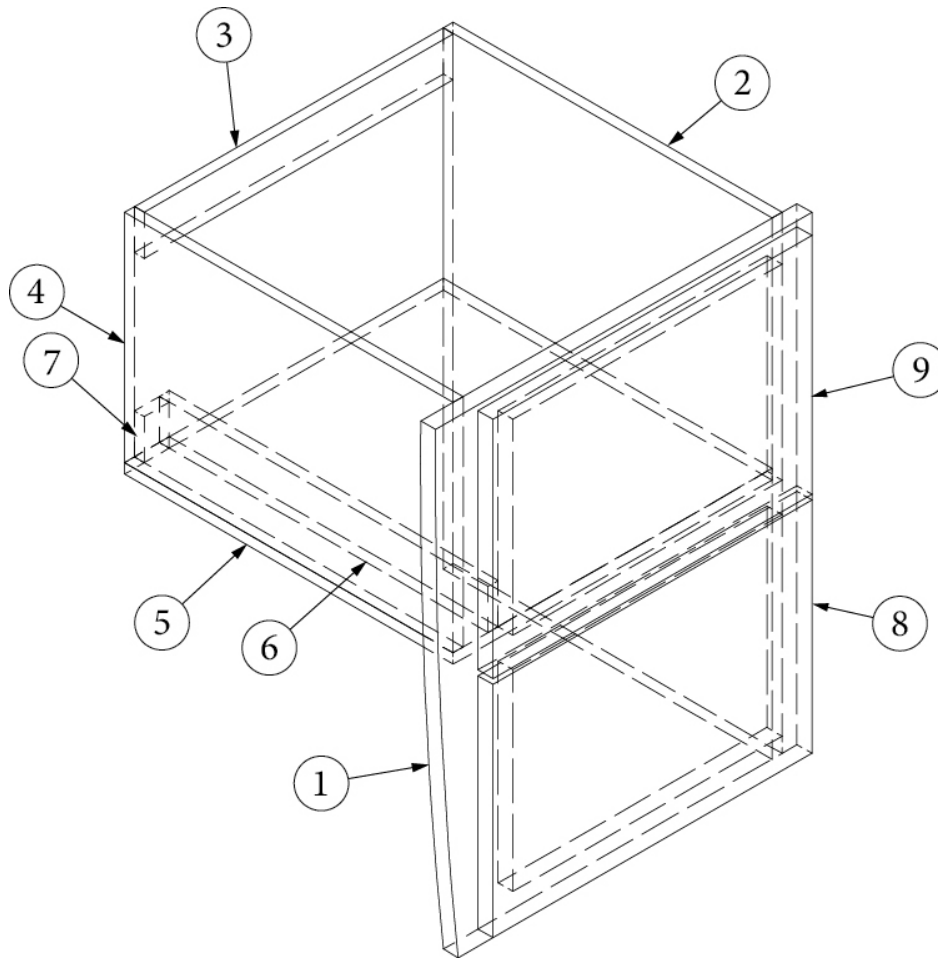

FURNITURE, BEDROOM

Dresser, Roadside

968929

Assembly, Dresser Cabinet, RS

1. 968929-01	Face Frame
2. 968929-02	Right Side Panel
3. 968929-03	Rear Panel
4. 968929-04	Left Side Panel
5. 968929-05	Shelf Panel
6. 968929-06	Drawer Support 1
7. 968929-07	Drawer Support 2
8. 968929-08	Lower Panel
9. 968929-09	Drawer Face, RS Dresser
968929-10	Drawer Box, 13 x 12 x 8"
602546	Top, Corian, Forward RS Bed Cabinet
602607	Panel, Corian, RS Cabinet
382321	Finger Pull, Cabinet, Satin Black