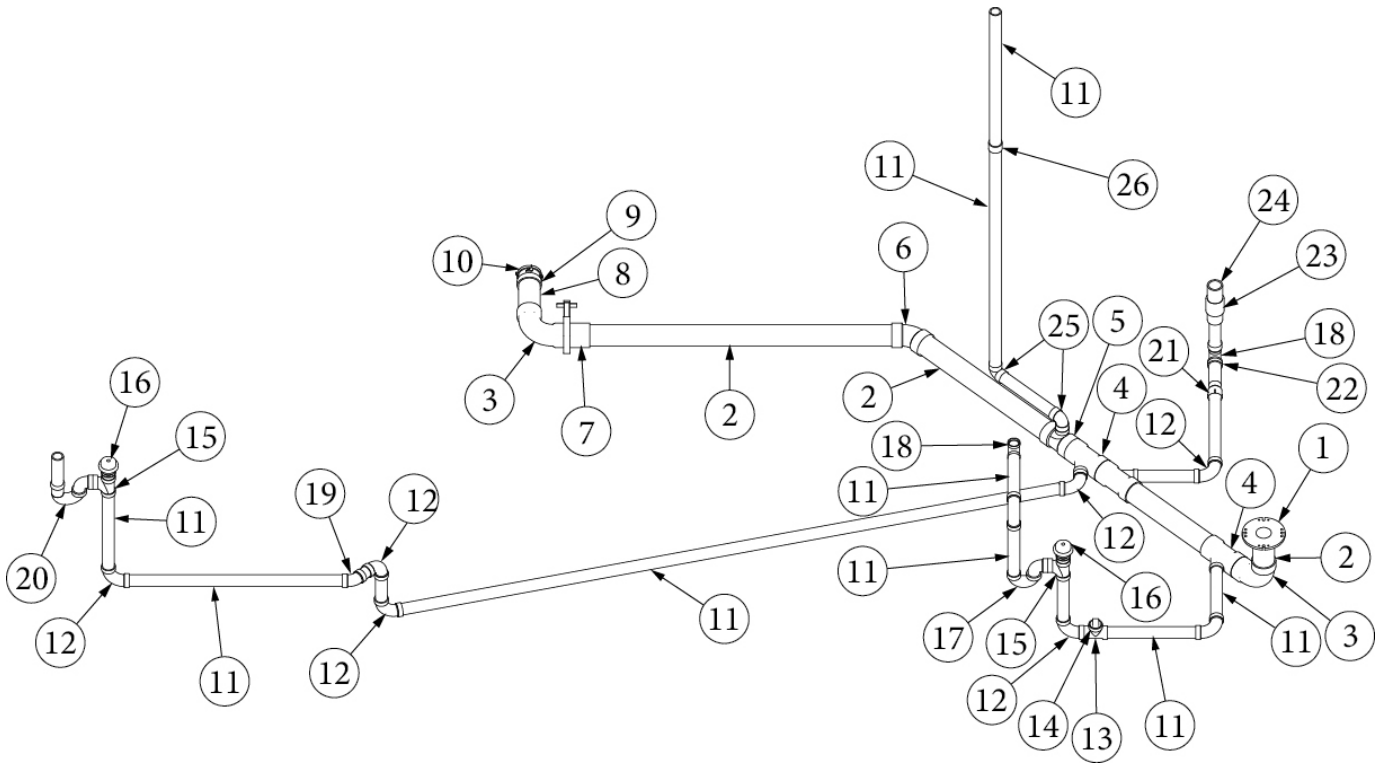

PLUMBING, DRAIN

Drain System

Parts Listed on Next Page