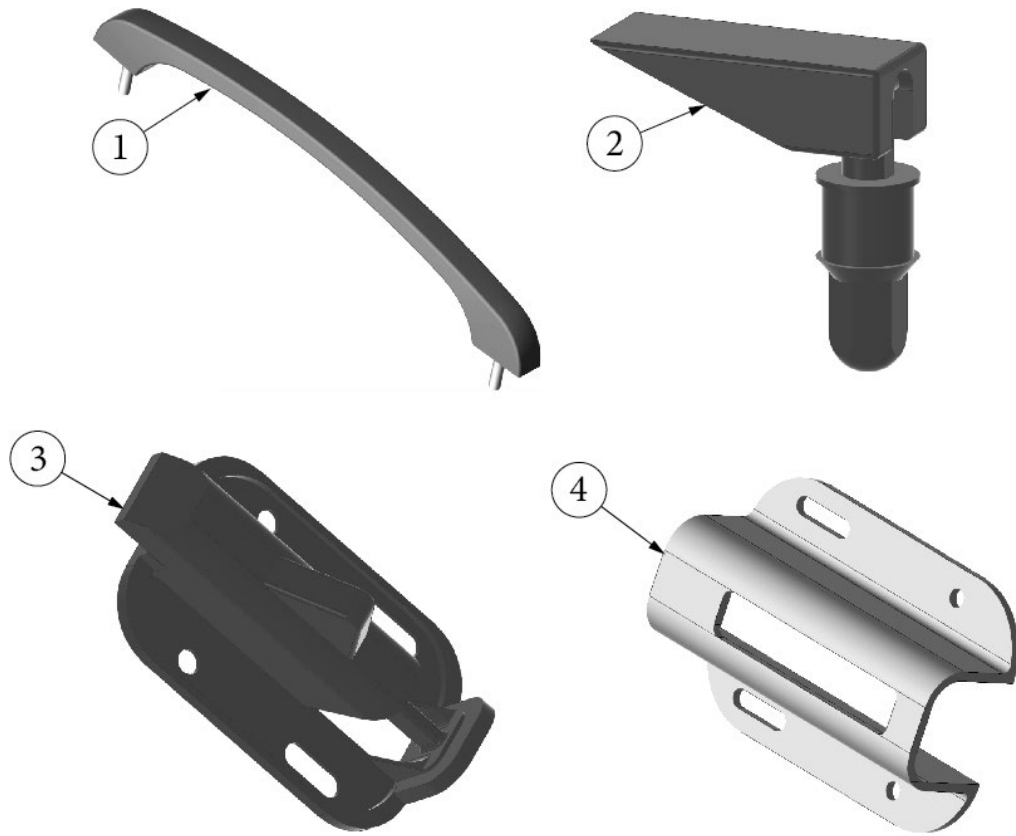

HARDWARE

Exterior Latches, Locks, and Handles

- 1. 101171-02
382074
- 2. 382456
- 3. 380291
- 4. 380290

- Grab handle
- Gasket, Main door grab handle
- Swell latch, Bumper
- Main door hold-back
- Latch housing