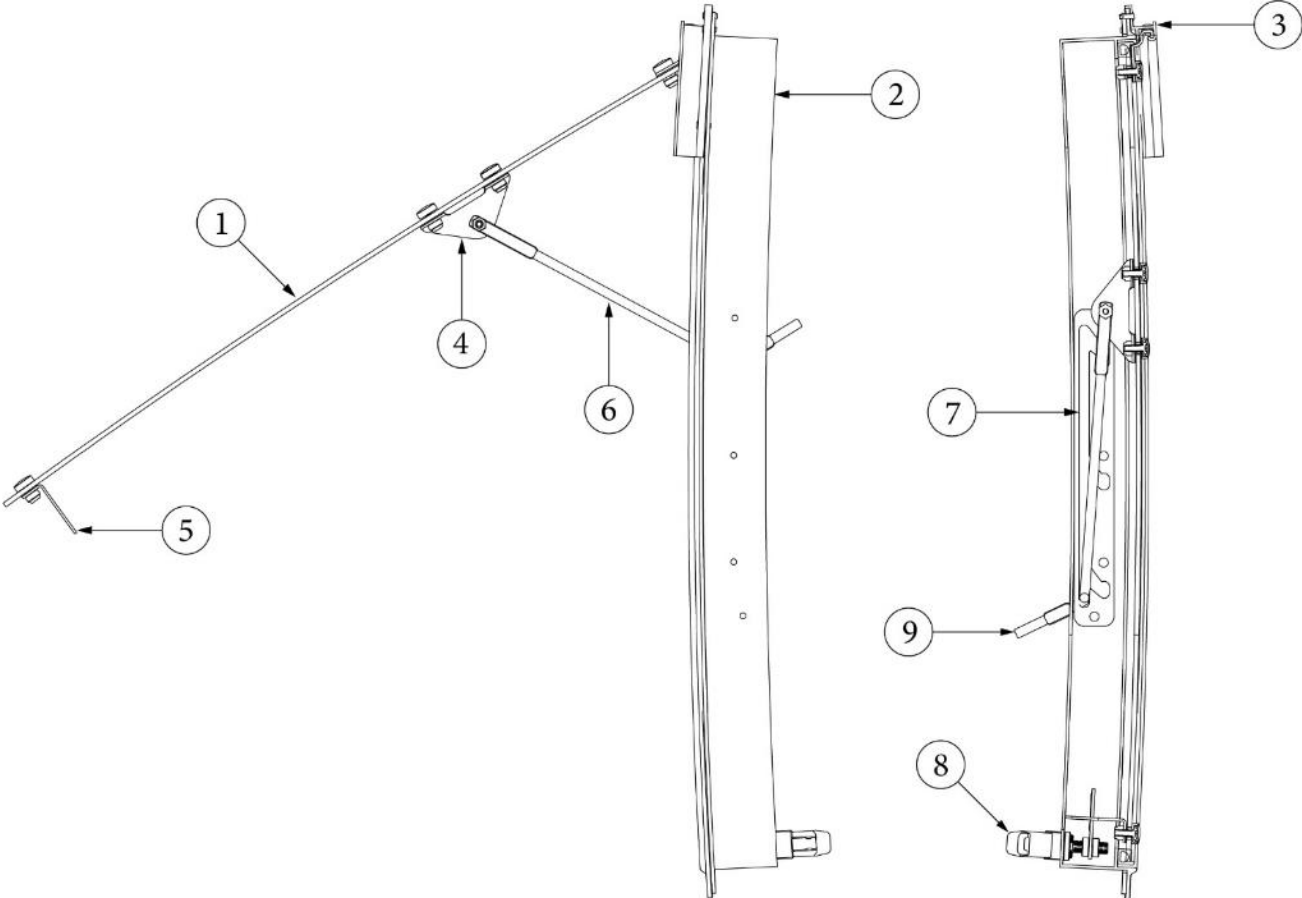

WINDOWS, SCREENS

Window Parts, Opening Windows

Parts Listed on Next Page

WINDOWS, SCREENS

Window Parts, Opening Windows

371323-01CF	Window, Opening, 18"
371324-02C	Window, Opening, 30"
371380C	Window, Opening, Tall, 30"
1. 195510-12	Glass assembly, 18" window
195510-07	Glass assembly, 30" opening window
195510-93	Glass assembly, 30" tall window
2. 371447-03	Frame assembly, 18" window
371447-02	Frame assembly, 30" window
371447-01	Frame assembly, 30" tall window
3. 371448-07	Extrusion, Window hinge eyebrow, Fixed, 18" window
371448-06	Extrusion, Window hinge eyebrow, Fixed, 30" window
371448-05	Extrusion, Window hinge eyebrow, Fixed, 30" window, Tall
4. 114478	Bracket, Window prop
5. 114479-01	Bracket, Window closer, RH
114479-02	Bracket, Window closer, LH
6. 382362	Opening arm, RH
382361	Opening arm, LH
7. 382360	Window guide, RH
382359	Window guide, LH
8. 382367-01	Latch assembly, Chrome
115780-01	Handle, Chrome
9. 380230-03	Knob, Window arm, Silver
380230-04	Knob, Window arm, Red
115776	Lock paw, Window latch
115770	Hinge stop
115778	Latch body, Zinc die cast
115779	Latch shaft
310030	Drive lock pin, 5/32 x 5/8"