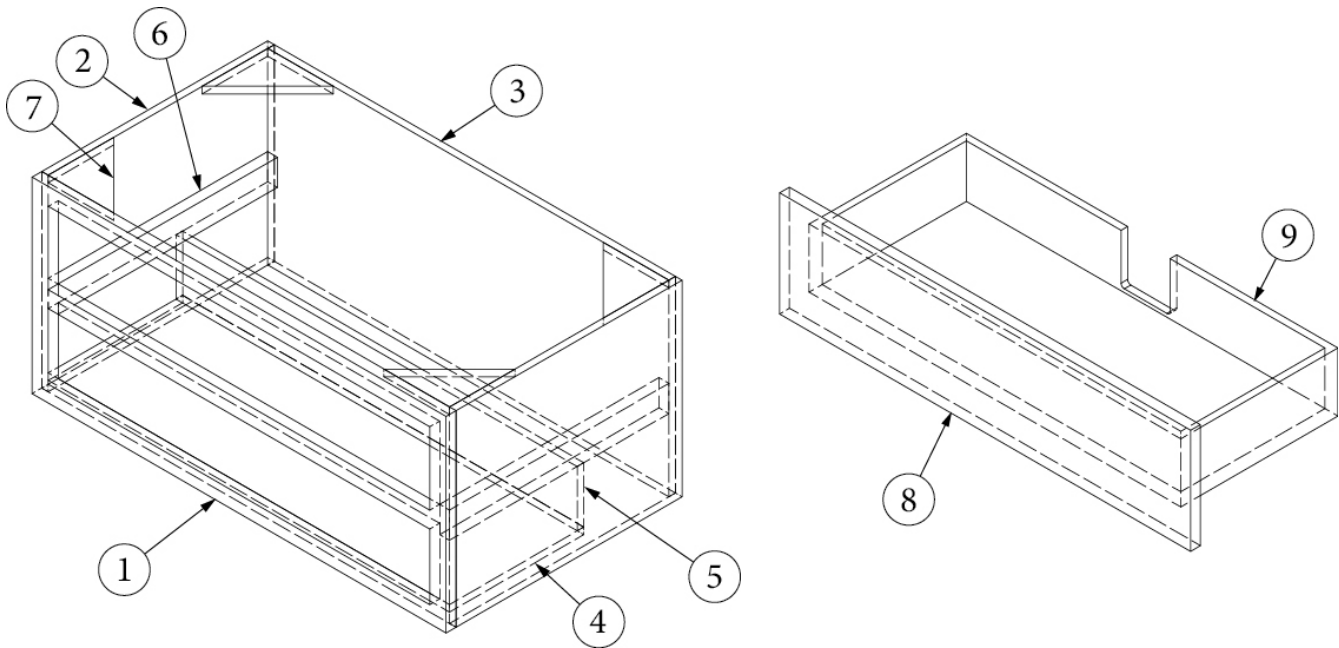

FURNITURE, LAVATORY

Vanity

968931

Vanity

1. 968931-01	Face Frame
2. 968931-02	Side Panels
3. 968931-03	Rear Panel
4. 968931-04	Bottom Panel
5. 968931-05	Backer Panel
6. 968931-06	Drawer Support
7. 968931-07	Corner Support
8. 968931-08	Drawer Face, Vanity
9. 968931-09	Drawer Box, Vanity
602781	Vanity Top, W/Sink Designer White
382315	Leg, Bathroom Vanity
382321	Finger Pull, Cabinet, Satin Black

Shelves

382602-01	Shelves, Bathroom
382602-02	Mounting Bracket, Shelf