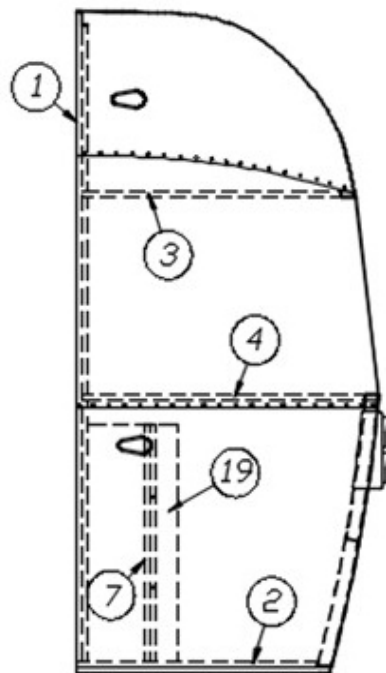

EXTERIOR SHELL

Aft End

Parts Listed on Next Page