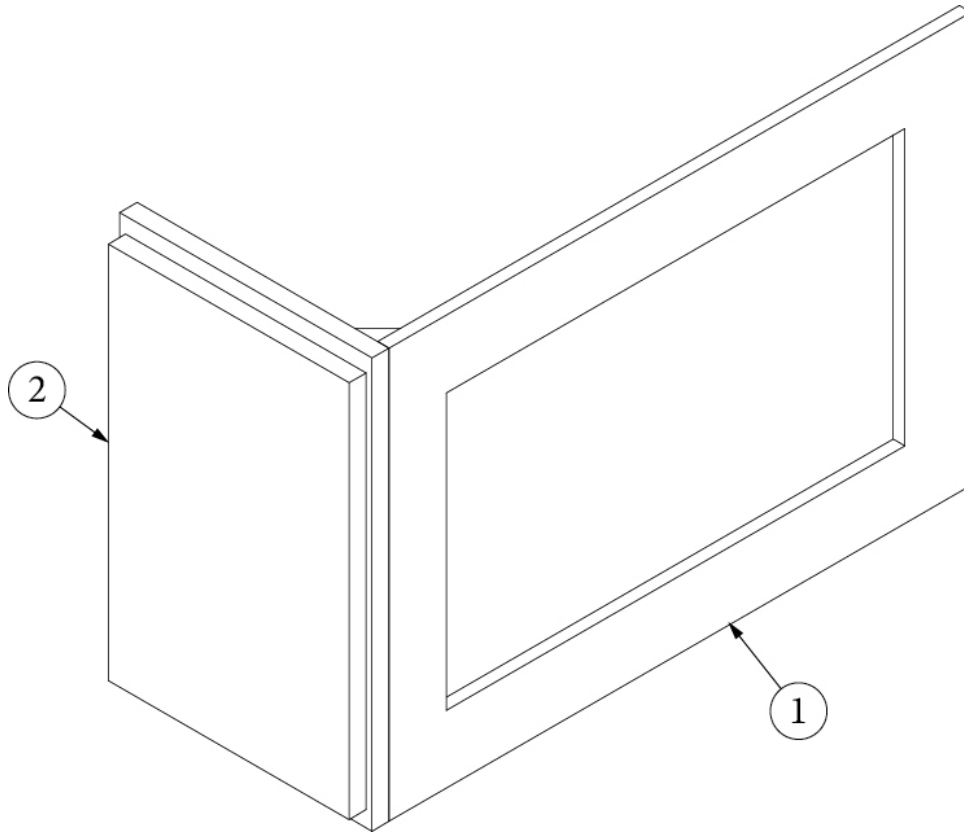

FURNITURE, LOUNGE

Lounge Cabinet

1. 969344
2. 969344-01
- 382321
- 602573

Cabinet, Lounge
Door Face, Lounge Cabinet
Finger Pull, Cabinet, Satin Black
Top, Corian, Lounge Table