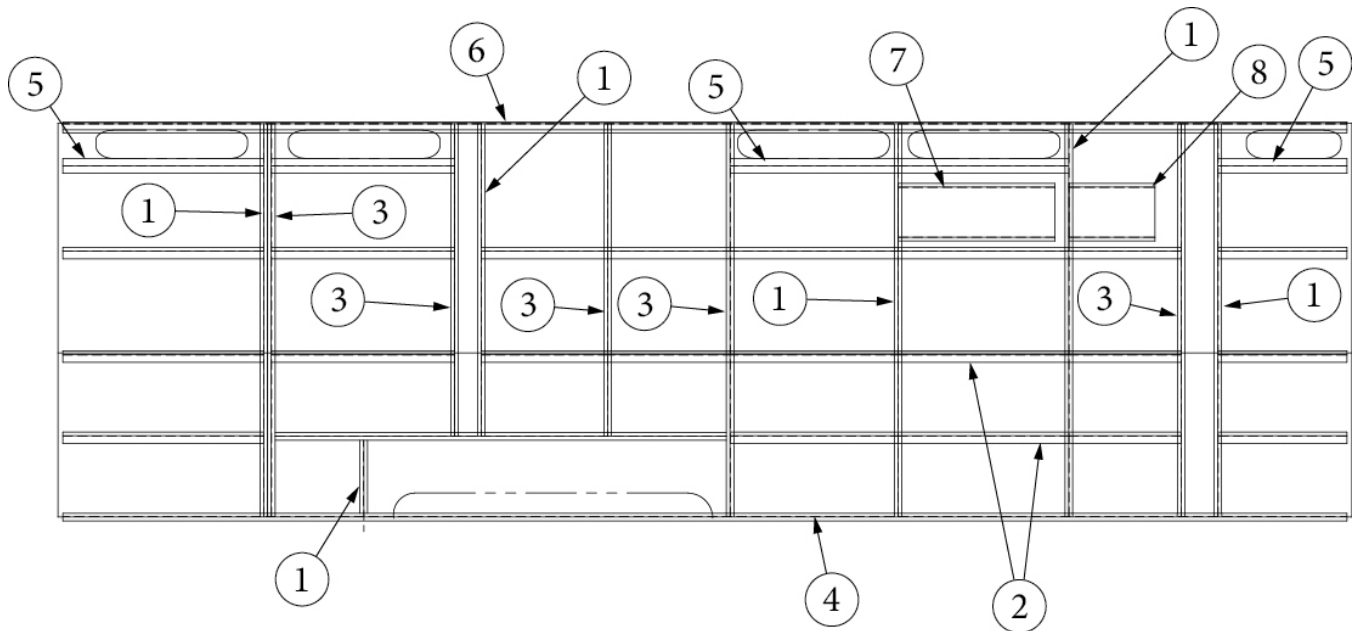

EXTERIOR SHELL

Wall Framing, Roadside

923521

Assembly, RS Wall

1. 114387-02	Bow, Z-Rib, LH
2. 100034	Z-Bar, Horizontal Frame Member
3. 114387-01	Bow, Z-Rib, RH 114387-01
4. 100986	Extrusion, Floor Channel
5. 115509	Z Bar-Trim, Support, Vista View
6. 104707-01	Extrusion, "I" Section, 303.5" 6063-T4
7. 969992-01	Assembly, Hat Section, Mini-Splt, 31"
8. 969992-02	Assembly, Hat Section, Mini-Split, 17"
116379	Inlet Backing Plate
114414	Angle Formed, 1 X 1 X 1.5
365222	Tape, Double Coated, .08 x.75" x 36Y
685510	Seam Tape, Black, Rubber, 1/32 x 7/8 x 2"
365334	Tape, Sealfoam, 7#, W/PSA, One Side
365001	Tape, Double Coated, Foam, 1/16 Thick, 34" Wide