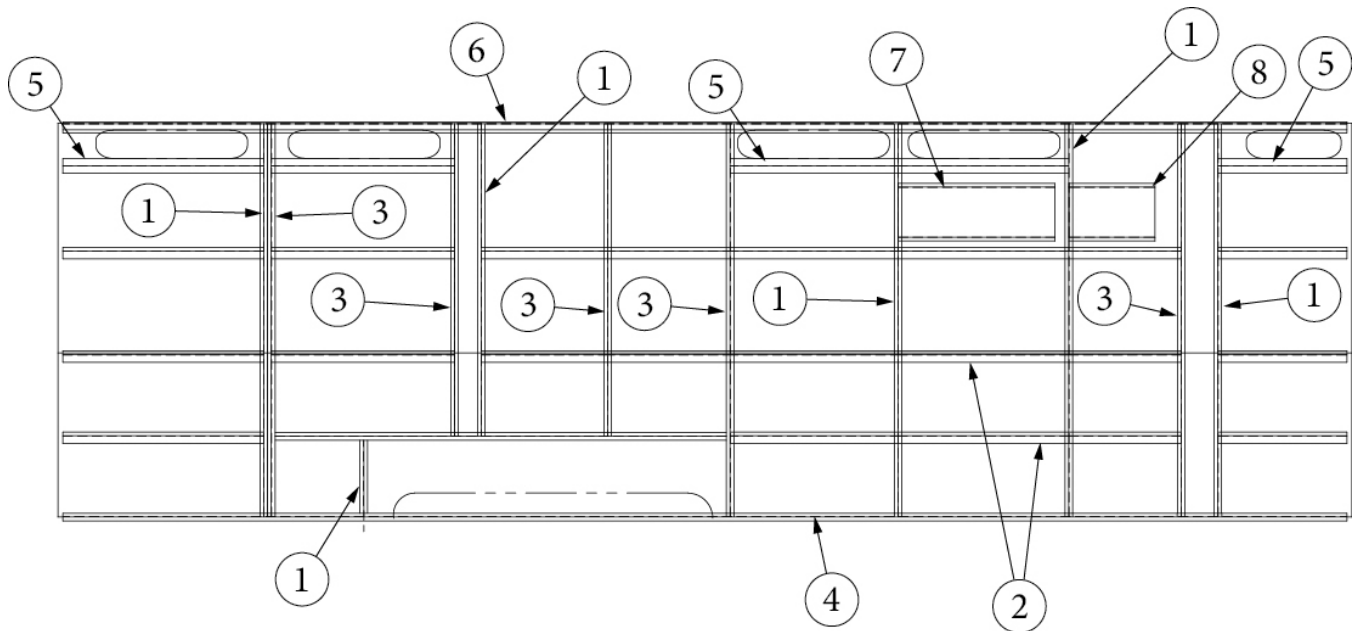

EXTERIOR SHELL

Wall Framing, Roadside

923521

Assembly, RS Wall

1.	114387-02	Bow, Z-Rib, LH
2.	100034	Z-Bar, Horizontal Frame Member
3.	114387-01	Bow, Z-Rib, RH 114387-01
4.	100986	Extrusion, Floor Channel
5.	115509	Z Bar-Trim, Support, Vista View
6.	104707-01	Extrusion, "I" Section, 303.5" 6063-T4
7.	969992-01	Assembly, Hat Section, Mini-Splt, 31"
8.	969992-02	Assembly, Hat Section, Mini-Split, 17"
	116379	Inlet Backing Plate
	114414	Angle Formed, 1 X 1 X 1.5
	365222	Tape, Double Coated, .08 x.75" x 36Y
	685510	Seam Tape, Black, Rubber, 1/32 x 7/8 x 2"
	365334	Tape, Sealfoam, 7#, W/PSA, One Side
	365001	Tape, Double Coated, Foam, 1/16 Thick, 34" Wide