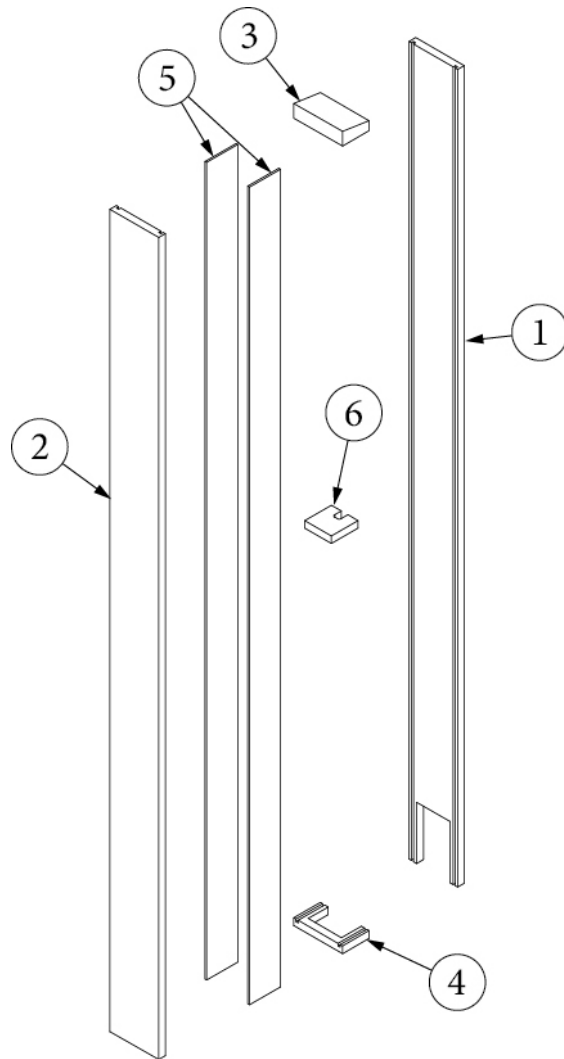

FURNITURE, LOUNGE

Column, Illuminated

968932

Lighted Wall Assembly

1. 968932-01	Rear Side, Walnut, 5.5 x 80"
2. 968932-02	Front Side, Walnut, 5.5 x 80"
3. 968932-03	Top Cap
4. 968932-04	Bottom Cap
5. 968932-05	Plastic Insert
6. 968932-06	Center Spacer