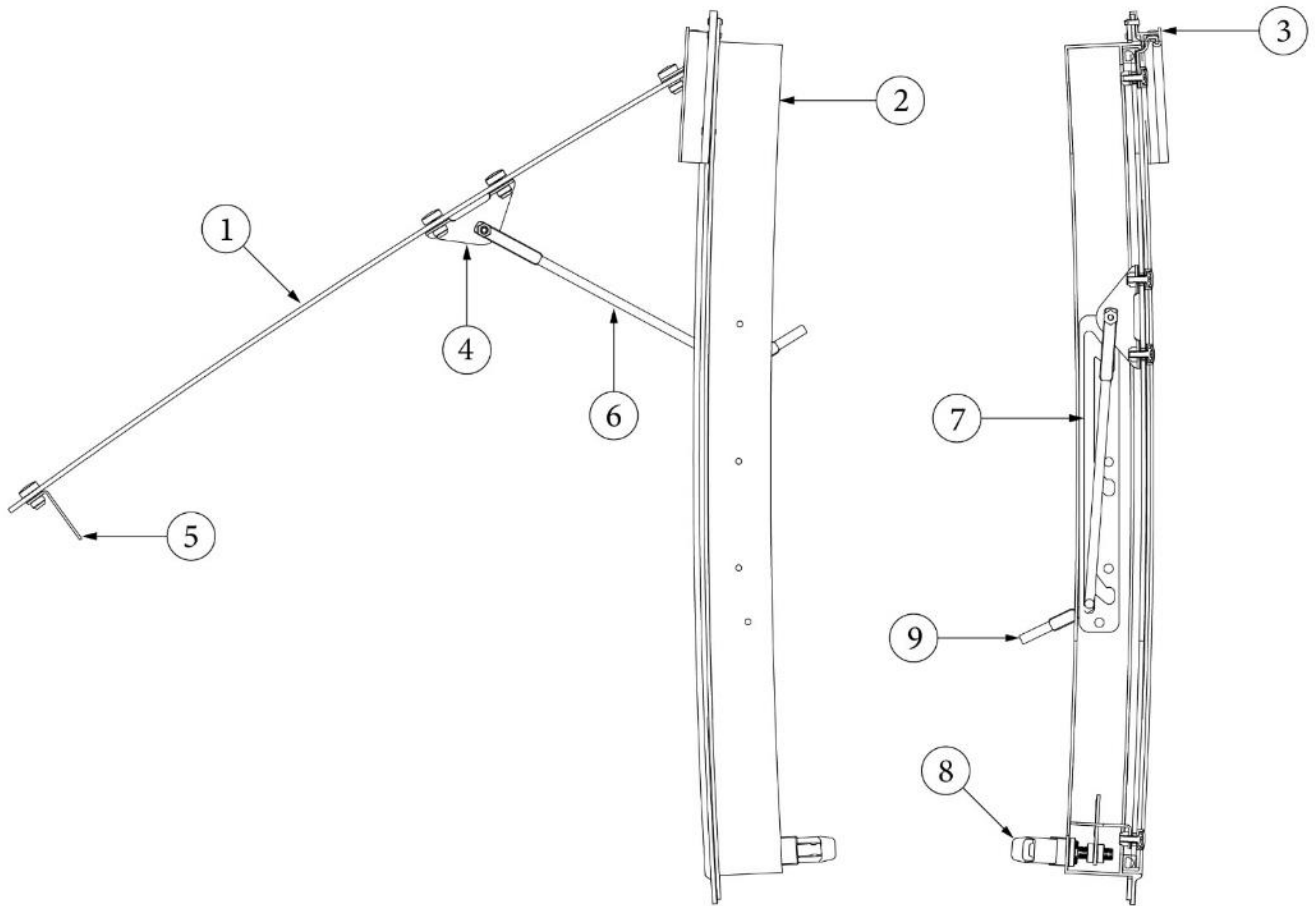

WINDOWS

Window Parts, Opening Windows

Parts Listed on Next Page

WINDOWS

Window Parts, Opening Windows

371323-01CF	Window, Opening, 18"
371324-02C	Window, Opening, 30"
371380C	Window, Opening, Tall, 30"
1. 195510-12	Glass assembly, 18" window
195510-07	Glass assembly, 30" opening window
195510-93	Glass assembly, 30" tall window
2. 371447-03	Frame assembly, 18" window
371447-02	Frame assembly, 30" window
371447-01	Frame assembly, 30" tall window
3. 371448-07	Extrusion, Window hinge eyebrow, Fixed, 18" window
371448-06	Extrusion, Window hinge eyebrow, Fixed, 30" window
371448-05	Extrusion, Window hinge eyebrow, Fixed, 30" window, Tall
4. 114478	Bracket, Window prop
5. 114479-01	Bracket, Window closer, RH
114479-02	Bracket, Window closer, LH
6. 382362	Opening arm, RH
382361	Opening arm, LH
7. 382360	Window guide, RH
382359	Window guide, LH
8. 382367-01	Latch assembly, Chrome
115780-01	Handle, Chrome
9. 380230-03	Knob, Window arm, Silver
380230-04	Knob, Window arm, Red
115776	Lock paw, Window latch
115770	Hinge stop
115778	Latch body, Zinc die cast
115779	Latch shaft
310030	Drive lock pin, 5/32 x 5/8"