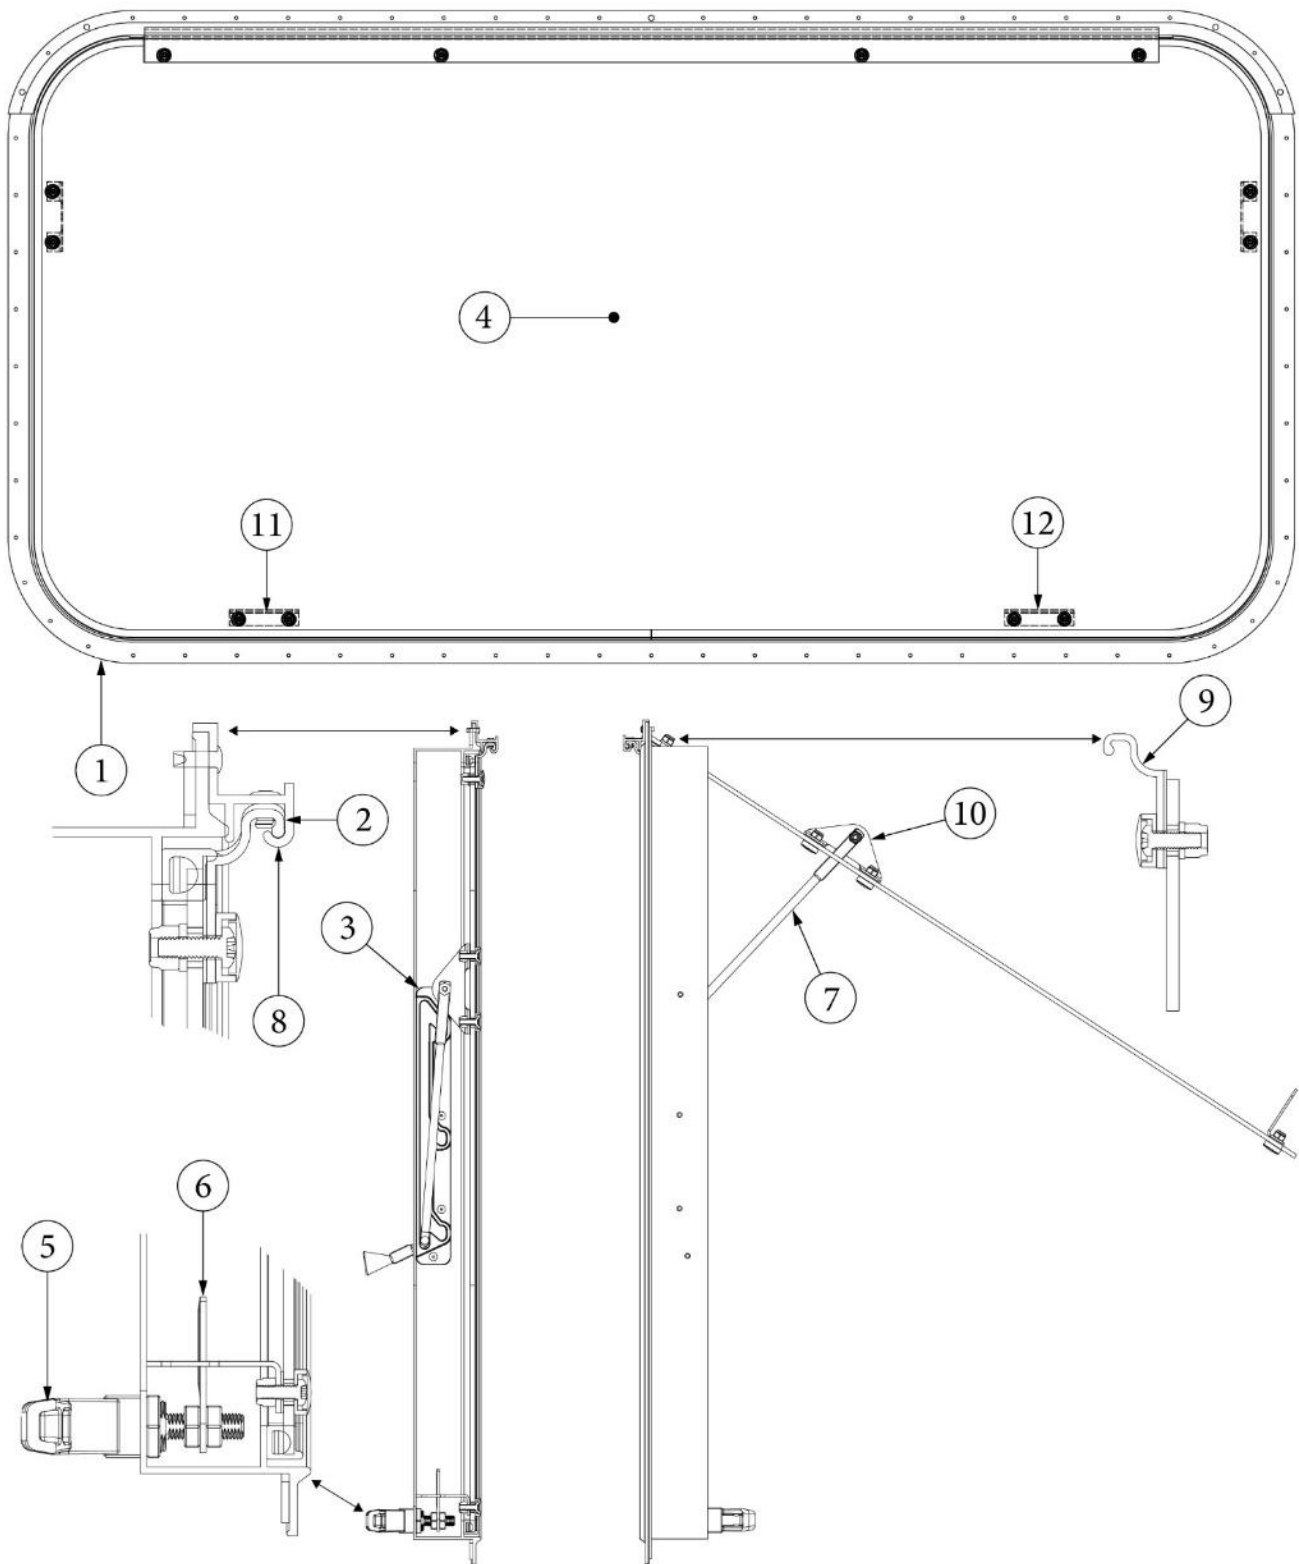

WINDOWS

Window, Front

Parts Listed on Next Page

WINDOWS

Window, Front

371348-03CF

Window, Rear, Opening

1. 371445-01 Extrusion, Exterior window frame
2. 115770 Hinge stop
3. 382359 Opening window guide, LH, Black Nylon
- 382360 Opening window guide, RH, Black Nylon
4. 195510-29CF Assembly, Rear window glass
5. 382367-01 Assembly, Window latch (non-emergency)
- 382367-02 Assembly, Window latch (emergency)
6. 115776 Lock Paw, Window latch assembly
7. 382361 Window opening arm, LH
- 382362 Window opening arm, RH
8. 371448-01 Extrusion, Window hinge, Fixed, 51"
9. 371450-05 Extrusion, Window hinge, Glass, 47"
10. 114478 Bracket, Window prop
11. 114479-01 Bracket, Window closer, Right
12. 114479-02 Bracket, Window closer, Left
- 371354 Glass only, Flat window
- 115780-01 Latch handle (non-emergency)
- 115780-02 Latch handle (emergency)
- 115779 Latch shaft
- 310030 Drive lock pin (latch shaft)
- 115778 Latch body
- 382356 Latch spring
- 382358 Snap cap, Screw cover
- 380230-03 Knob, Window arm, plastic, Silver
- 380230-04 Knob, Window arm, plastic, Red
- 382117 Gasket, Rectangle, 11.38'