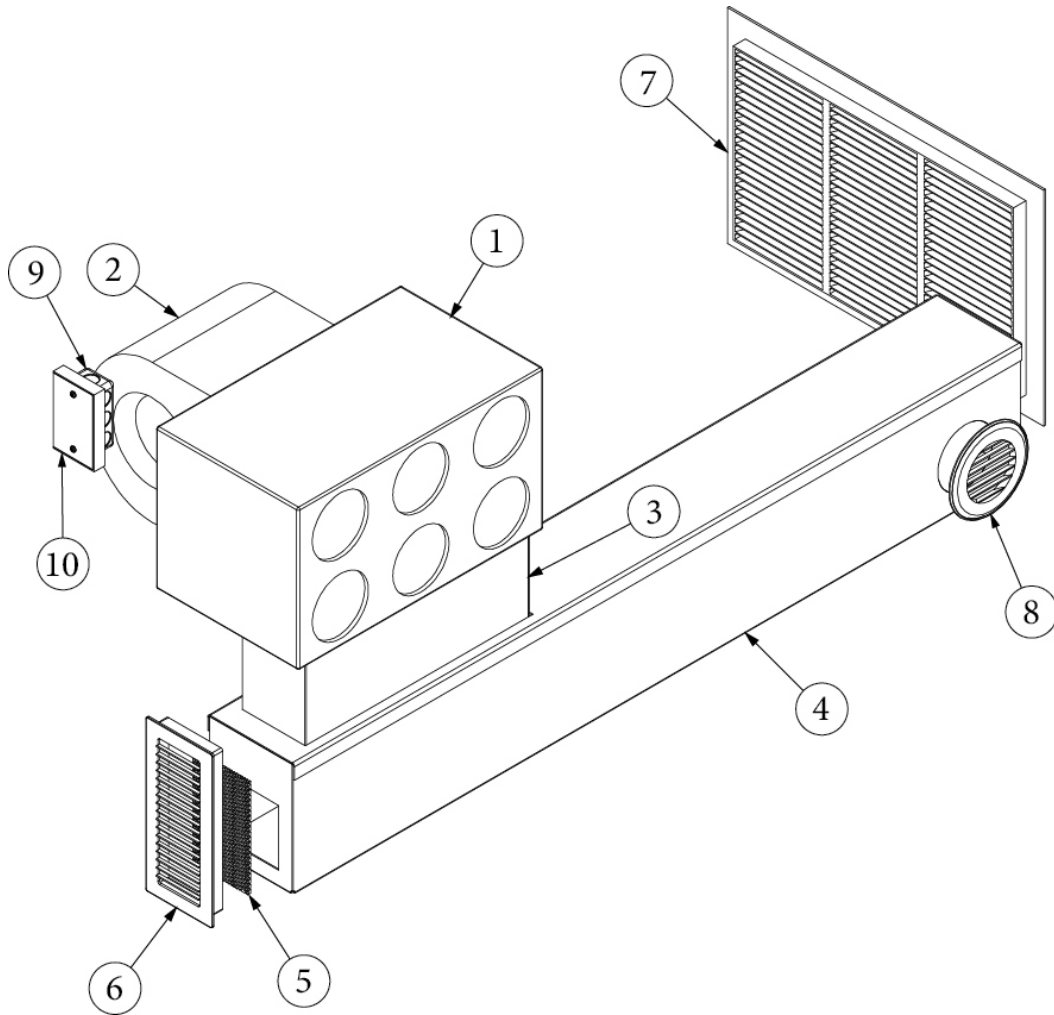

APPLIANCES

Furnace

APPLIANCES

Furnace

998257	Electric Furnace Install (not for order/see parts below)
1. 690756	Furnace, Cheap Heat, Kit w/out Fan Switch Relay
690756-04	Furnace, Cheap Heat, Kit, w/Fan Switch Relay
690756-01	Furnace Cabinet, SAL
690756-02	Controller, Cheap Heat, CH50
690756-03	Heater Element, DH18-37-50
690756-05	Aux Fan Relay, AF4-SAL
690757-01	Blower, Dayton, 115V, AC Furnace
2. 382699	Furnace Connection Assembly
3. 382700	Furnace Plenum, Wardrobe
4. 116145-08	Perforated Vent, Metal, 4 x 7"
5. 382702	Register, 4" X 10", White
6. 382704	Louvered Return Air Grill, White
7. 602394-01	Register-P. White, 4"
8. 511283	Box, Handy, 2" X 4", Metal
9. 511260	Cover, Weatherproof, Single Gang
600526	Flange, 4"
513427	Fan, Muffin, 115V, Low Speed Cooling Fan
514231	Harness, Ceiling