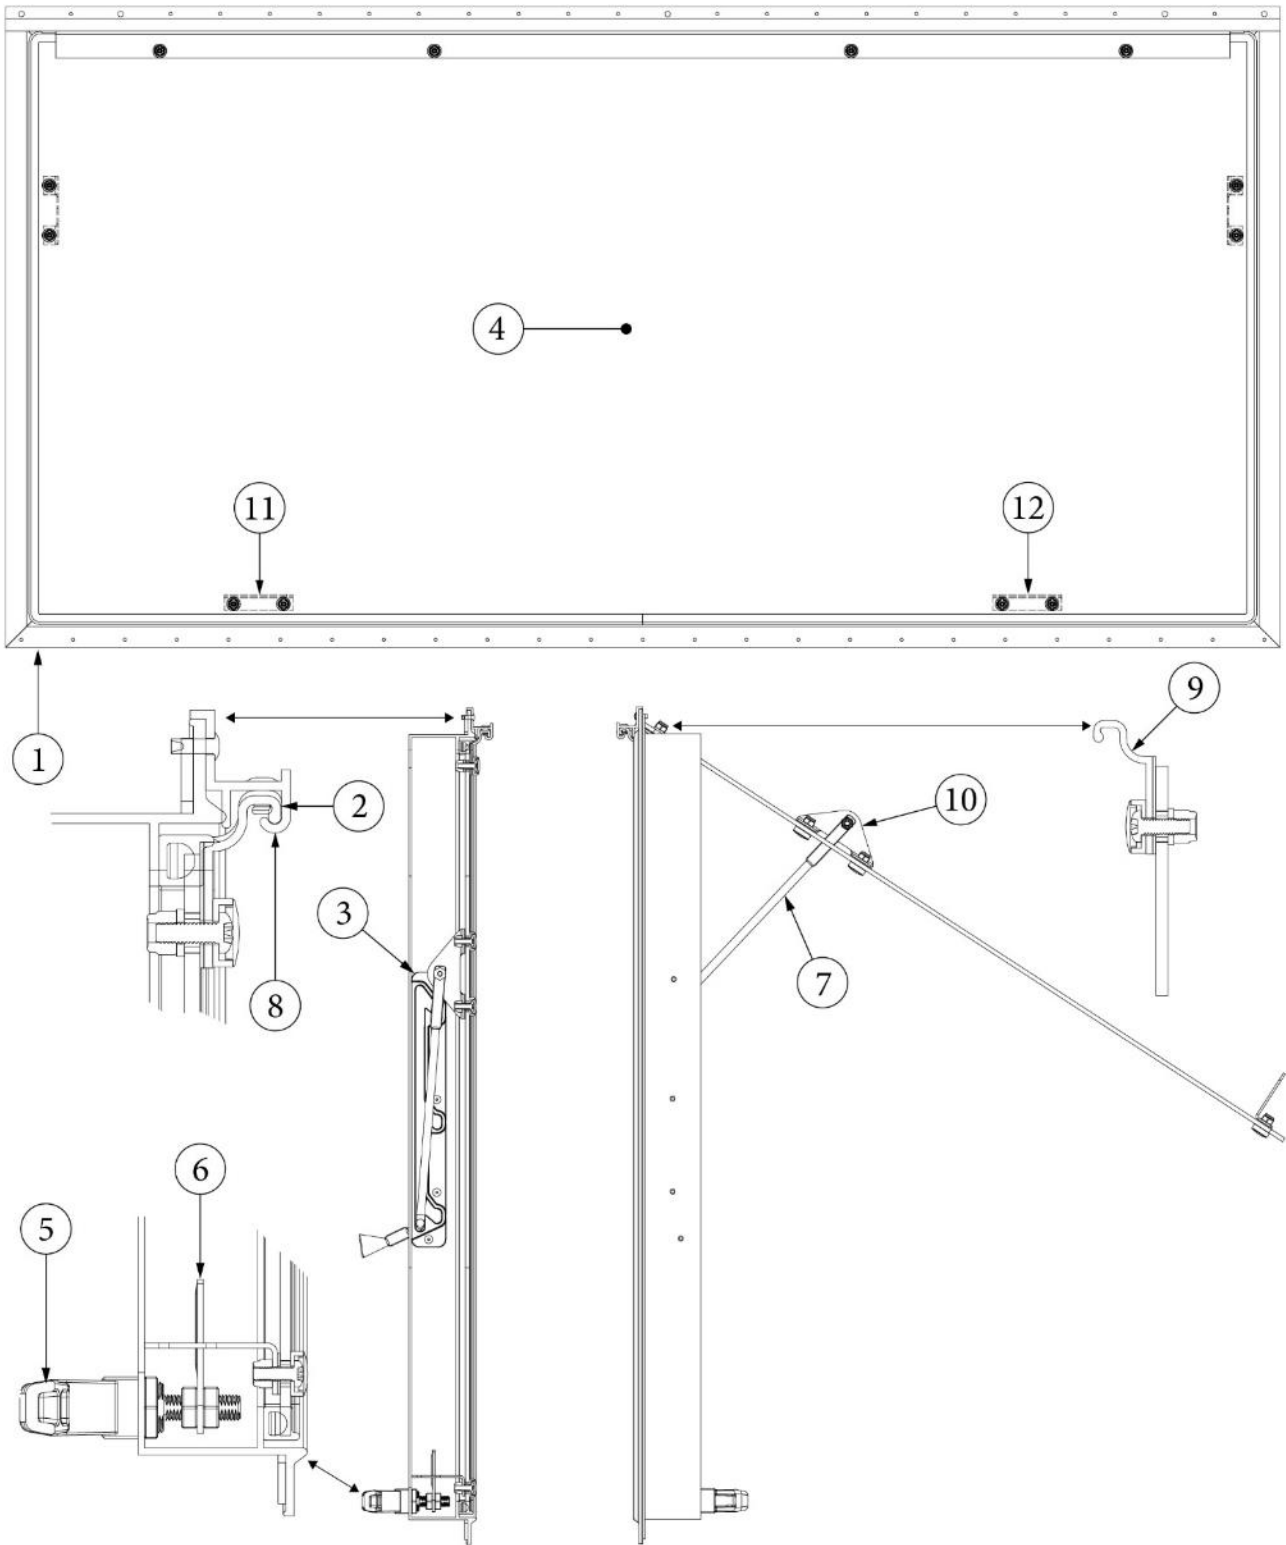

WINDOWS

Window, Rear Center

Parts Listed on Next Page