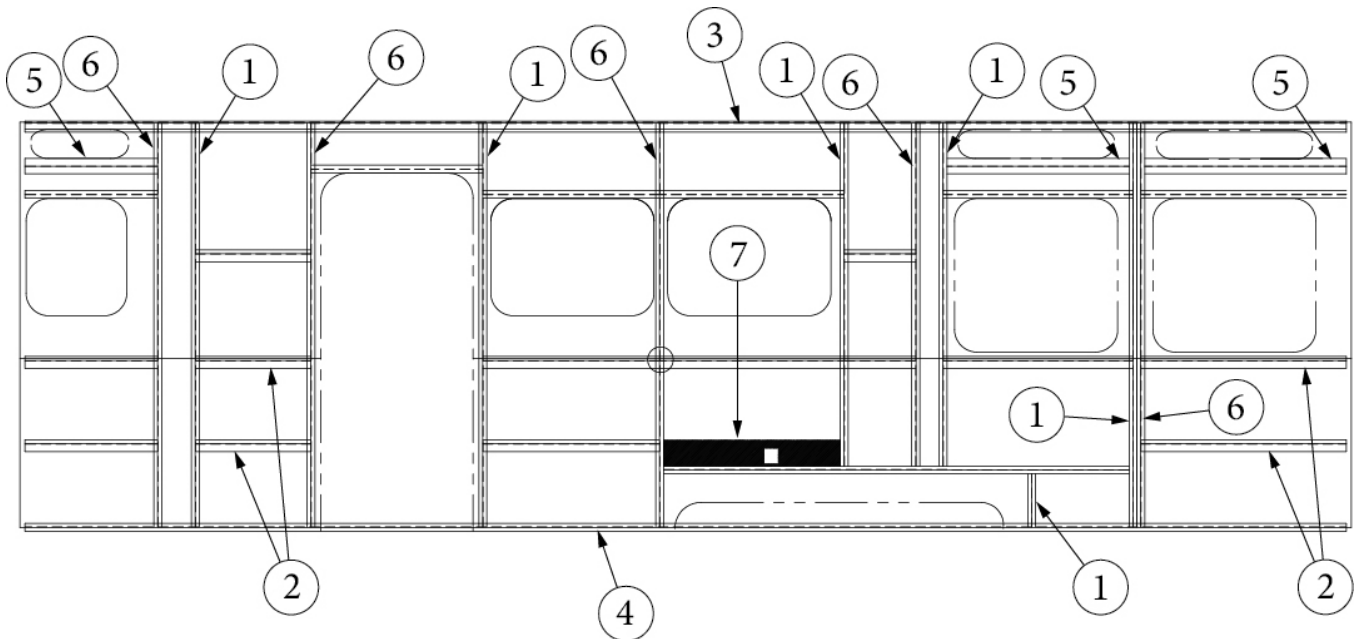

EXTERIOR SHELL

Wall Framing, Curbside

923664

Assembly, CS Wall

1. 114387-02	Bow, Z-Rib, LH
2. 100034	Z-Bar, Horizontal Frame Member
3. 104707-01	Extrusion, "I" Section, 303.5" 6063-T4
4. 100986	Extrusion, Floor Channel
5. 115509	Z Bar-Trim, Support, Vista View
6. 114387-01	Bow, Z-Rib, RH 114387-01
7. 455124	Hat Section, Water Heater
116379	Inlet Backing Plate
114414	Angle Formed, 1 X 1 X 1.5
365222	Tape, Double Coated, .08 x.75" x 36Y
685510	Seam Tape, Black, Rubber, 1/32 x 7/8 x 2"
365334	Tape, Sealfoam, 7#, W/PSA, One Side
365001	Tape, Double Coated, Foam, 1/16 Thick, 34" Wide