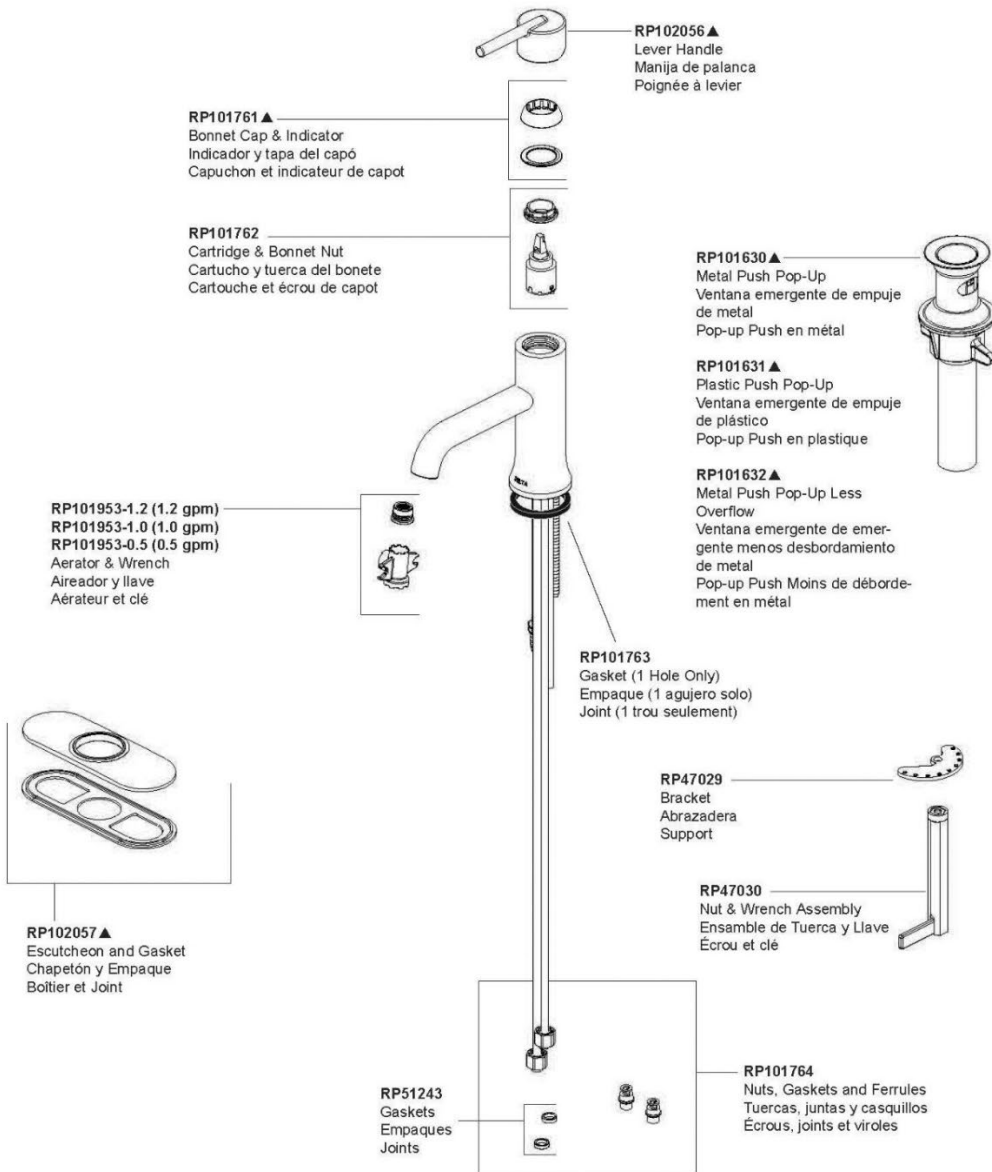

PLUMBING, FRESH WATER SYSTEM

Faucet, Galley

602747

Galley faucet, Delta Trinsic, 4159-BL-DST

Models/Modelos/Modèles
4159-DST
 Series/Series/Seria
TRINSIC™

Parts Listed in Diagram are Delta Part Numbers

PLUMBING, FRESH WATER SYSTEM

Faucet, Lavatory

602748
602795
602900

Lavy Faucet, Delta Trinsic, 559LF-BLMPU
Drain, Pop-Up, Sink, Black
Hole Cover, Sink Overflow, Black

Models/Modelos/Modèles

559LF

Series/Series/Seria

Trinsic®

For models produced after 06/26/2022, see page 1.

Pour les modèles produits avant le 26/06/2022, voir page 2.

Parts Listed in Diagram are Delta Part Numbers

PLUMBING, FRESH WATER SYSTEM

Faucet, Shower

- 602791 Shower Kit Control, w/Handle, L
 602792 Shower Head, Delta
 602764 Shower Valve, Delta, Brass, R10000-UNBX