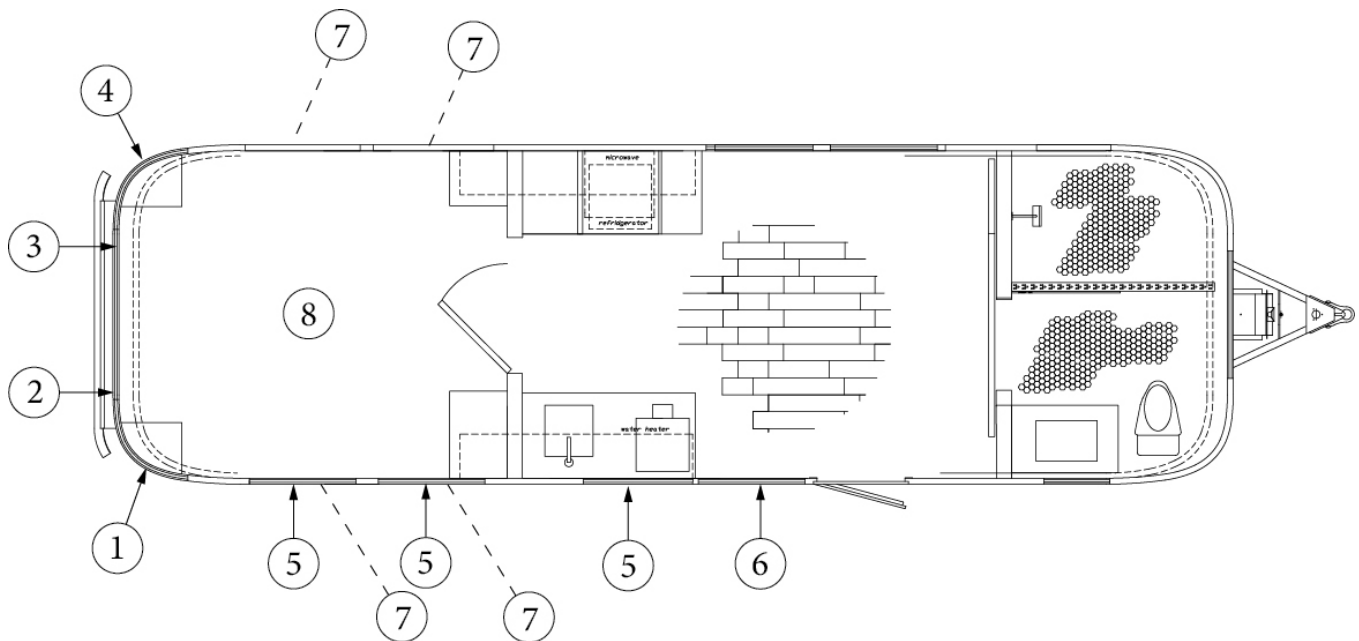

WINDOW COVERINGS

Drapes and Shades

112321

Install, Drapes and Shades

- | | |
|--------------|--------------------------------------|
| 1. 998144-09 | Drape, CS side panel, 37" x 25.5" |
| 2. 998144-05 | Drape, CS front panel, 27" x 29" |
| 3. 998144-07 | Drape, RS front panel, 27" x 29" |
| 4. 998144-11 | Drape, RS panel, 40" x 25.5" |
| 5. 703700-04 | Shade, 29.75" x 34", Oceanair |
| 6. 703700-02 | Shade, 32.5" x 24", Oceanair |
| 7. 704199-05 | Shade, Vista View, 31.25" x 9.5", |
| 8. 704120-03 | Shade, Skylight, Snow, With Blackout |
| 704120-02 | Shade, Skylight, Grey, 19.25 x 20" |