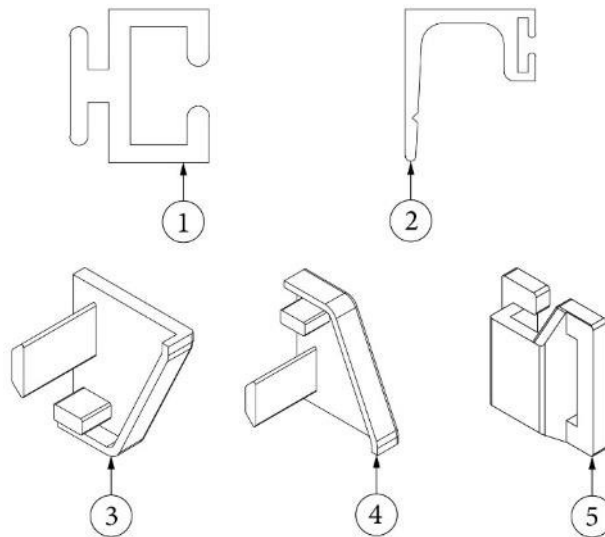

WINDOW COVERINGS

Drapes and Shades, Hardware

1.	101217	Track, Curtain
2.	101220	Track, Stand off, Curtain
3.	200785	End, Curtain track, LH
4.	200784	End, Curtain track, RH
5.	700045	Glides w/elastic "G" type
	703700-13	Toggle Catch, CS, Grey
	703700-14	Toggle, AC-RSH
	703700-107	End Caps for Oceanair Shades
	381519	Screw Stud, Fasnap
	700005	Fastener, Cap
	700006	Fastener, Socket
	700020	Pile Velcro
	700021	Hook, Velcro, White
	704505	Fabric only, Window Duet Snow
	704198	Fabric lining Blackout, Ivory White
	340030	Fastener Stud
	700013	Tape, Perma, 3", 100 Yard Roll
	700045	Glides w/elastic "G" type
	704505	Fabric, Window Duet Snow
	700473	Drapery Lining, Marline White