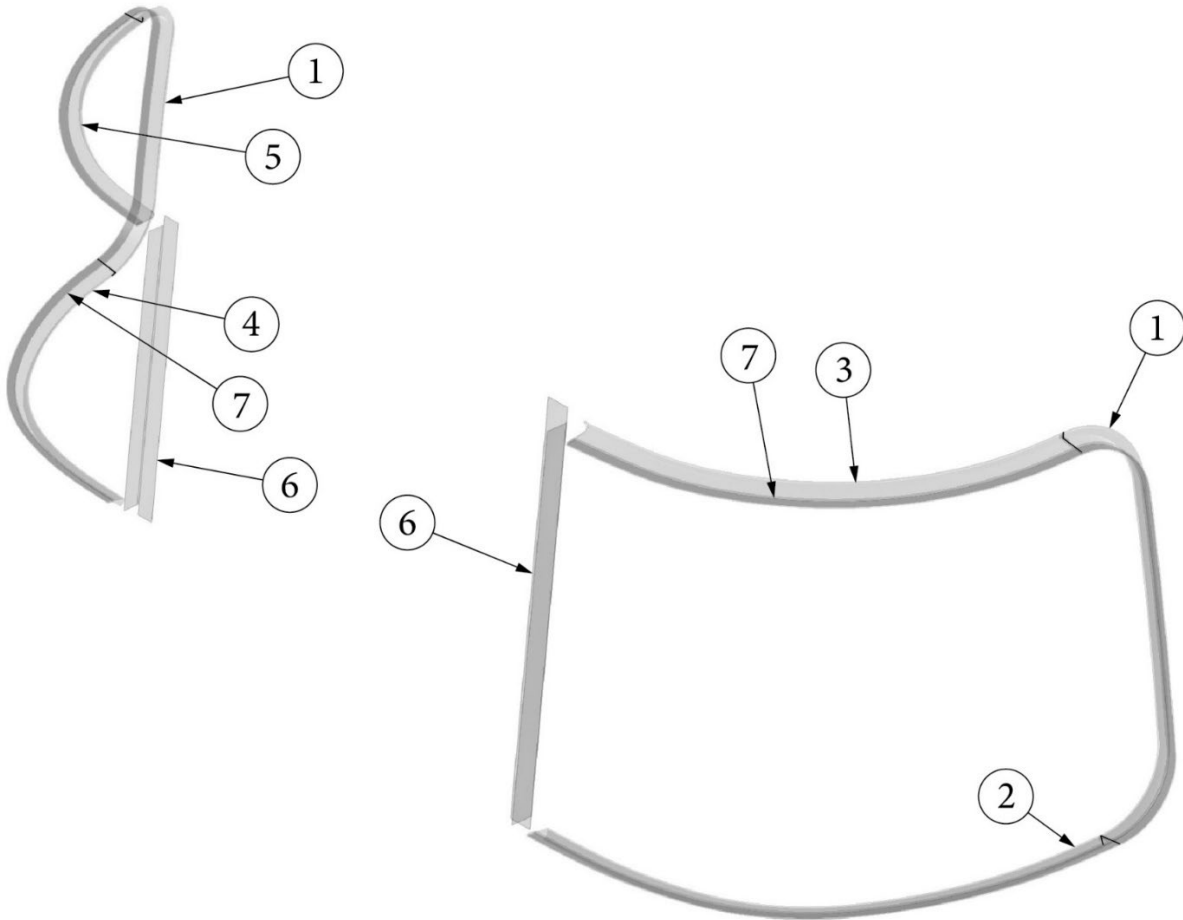

WINDOWS

Main Door Window Trim Ring

115208 Trim ring, Main door window

Panoramic Window Trim

135394
135395

Install, Panoramic Window Trim, CS
Install, Panoramic Window Trim, RS

1. 201578-02	End cap, Trim ring, Aluminum
2. 201579-02	Trim ring, Lower, Aluminum
3. 201581-05	Trim ring, Upper, Aluminum
4. 201580-02	Trim ring, Lower, Aluminum
5. 201581-06	Trim ring, Upper, Aluminum
6. 110900	Trim formed, Aluminum
7. 203225-01	Trim Lok, Gray, .75" #1375-1/8, G-7