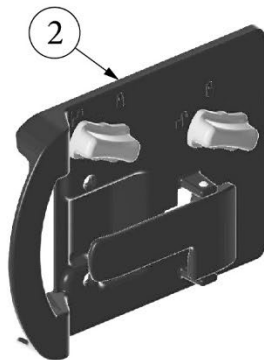

HARDWARE

Main Door Lock

1. 383017-01
2. 383017-02
  383017-03
3. 116274
4. 116509
  382122
  382311-05
  115889-190

1. Outer Latch Assembly, W/Deadbolt
2. Inner Latch Assembly, W/Deadbolt
3. Screw Kit, Inside Handle Mounting
4. Striker Catch, Main Door
5. Backer Plate, Striker Catch, Main Door
6. Key chain, Airstream logo
7. Key Blank, Door Handle
8. Key Blank, Deadbolt