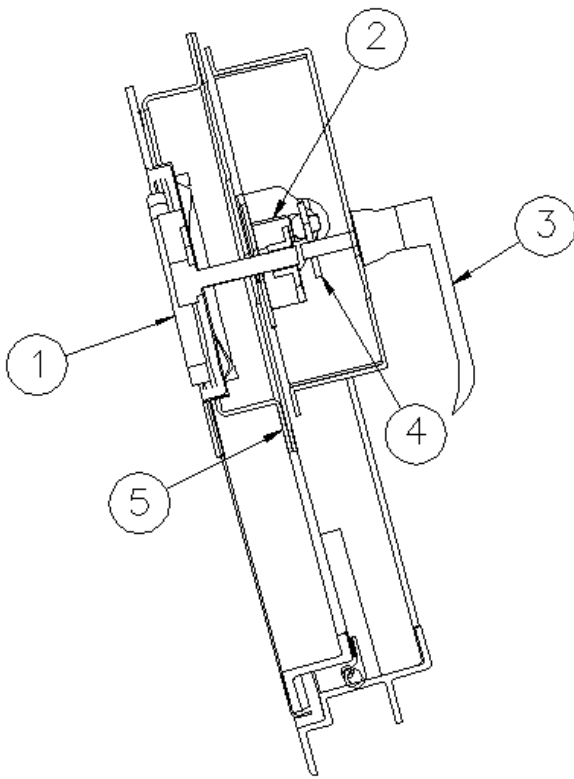

HARDWARE

Hatch Door Lock and Hinge

1. 382018-10	Handle, locking D-ring
2. 382018-04	Center case w/override
3. 382018-08	Handle-L, Non-locking
4. 454577	Adaptor, Latch release
5. 115522	Plate, Latch cover 45.81"
6. 382065	Hinge, Rear hatch door