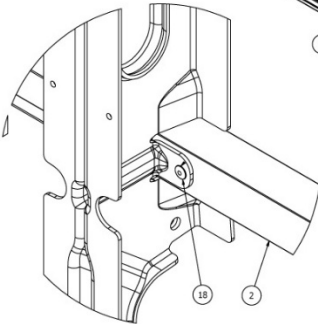

DETAIL G
SCALE 1:1

Parts Listed on Next Page