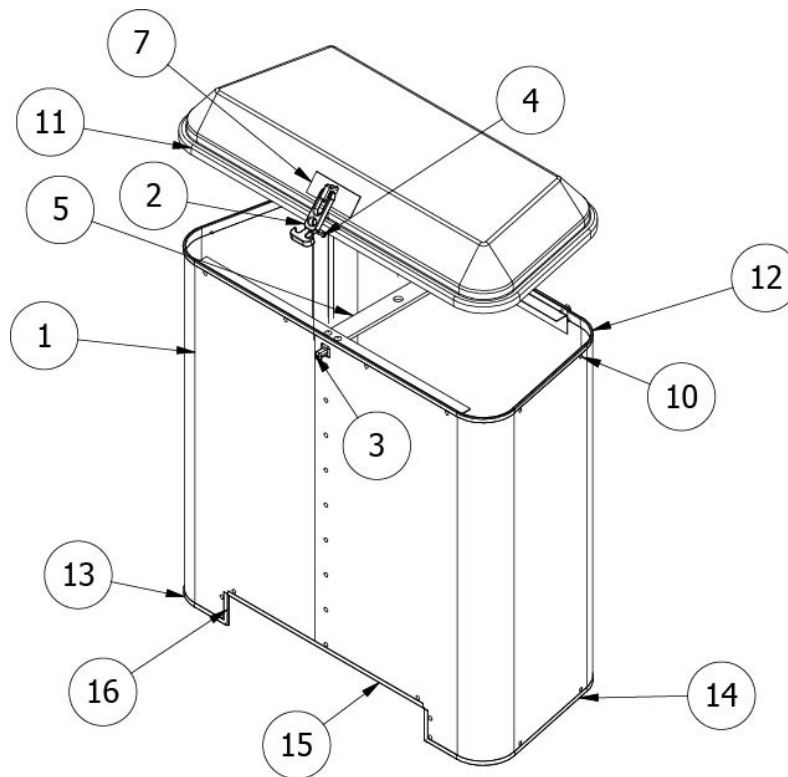

PLUMBING, LPG SYSTEM

LPG Tank Cover

921260

Assembly, Complete, LP Bottle Cover

1. 115288-01	Wrapper, LP Bottle Cover
2. 382562	Latch, Rubber
3. 382562-01	Keeper, Rubber
4. 382562-02	Screw, Rubber Latch
5. 921257-01	Cross Bar Assembly
7. 114849-06	Alum Sheet .060 Blk 36.00 x 96.00"
8. 380988	Hinge, Continuous .5in Leaf 16
9. 330038	Rivet-5/32 188-.250 Grip Blind
10. 325001-01	Rivet, Anodized Clear 1/8 X 5/1
11. 200845-02	Lid-Gas Bottle Cover Abs Blk
12. 114070	Extrusion, J-Trim-Mill Finish
13. 114070	Extrusion, J-Trim-Mill Finish
14. 114070	Extrusion, J-Trim-Mill Finish
15. 114070	Extrusion, J-Trim-Mill Finish
16. 114070	Extrusion, J-Trim-Mill Finish