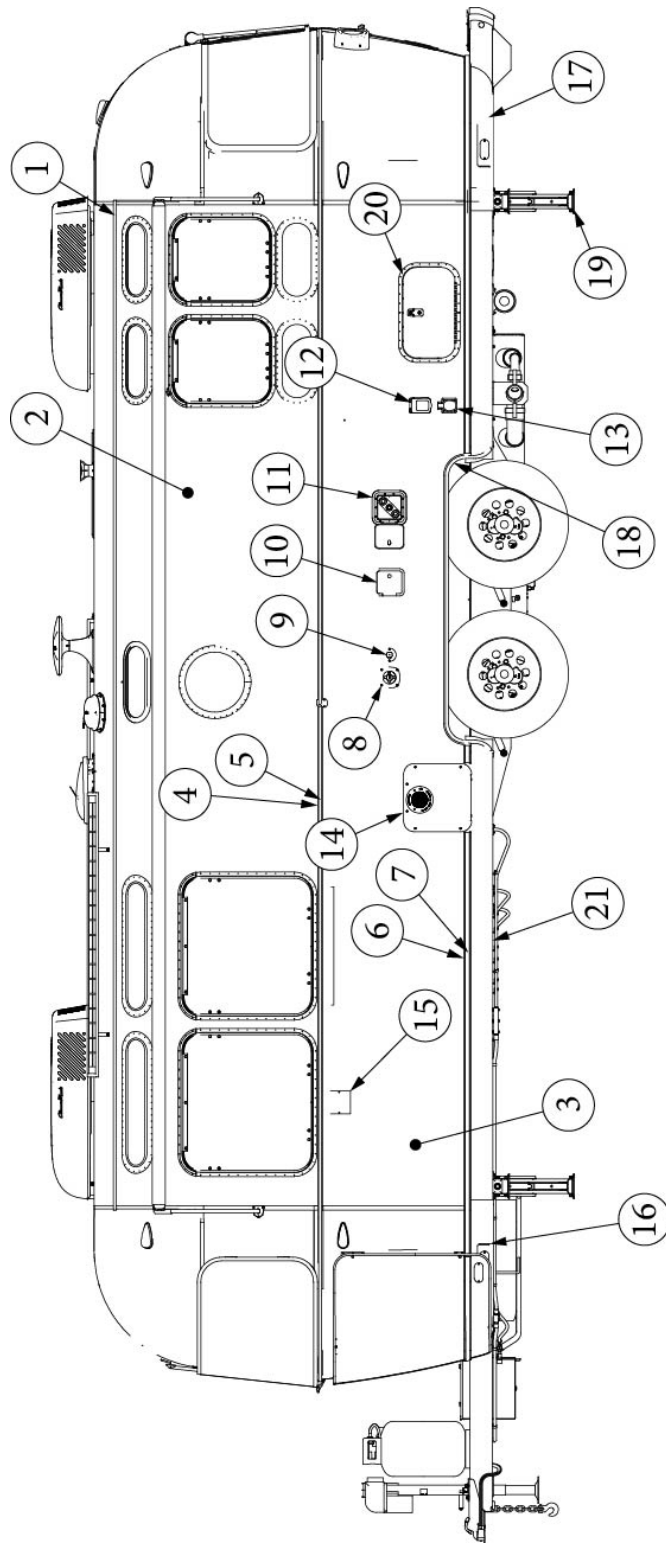

EXTERIOR SHELL

Exterior Components, Roadside

Parts Listed on Next Page