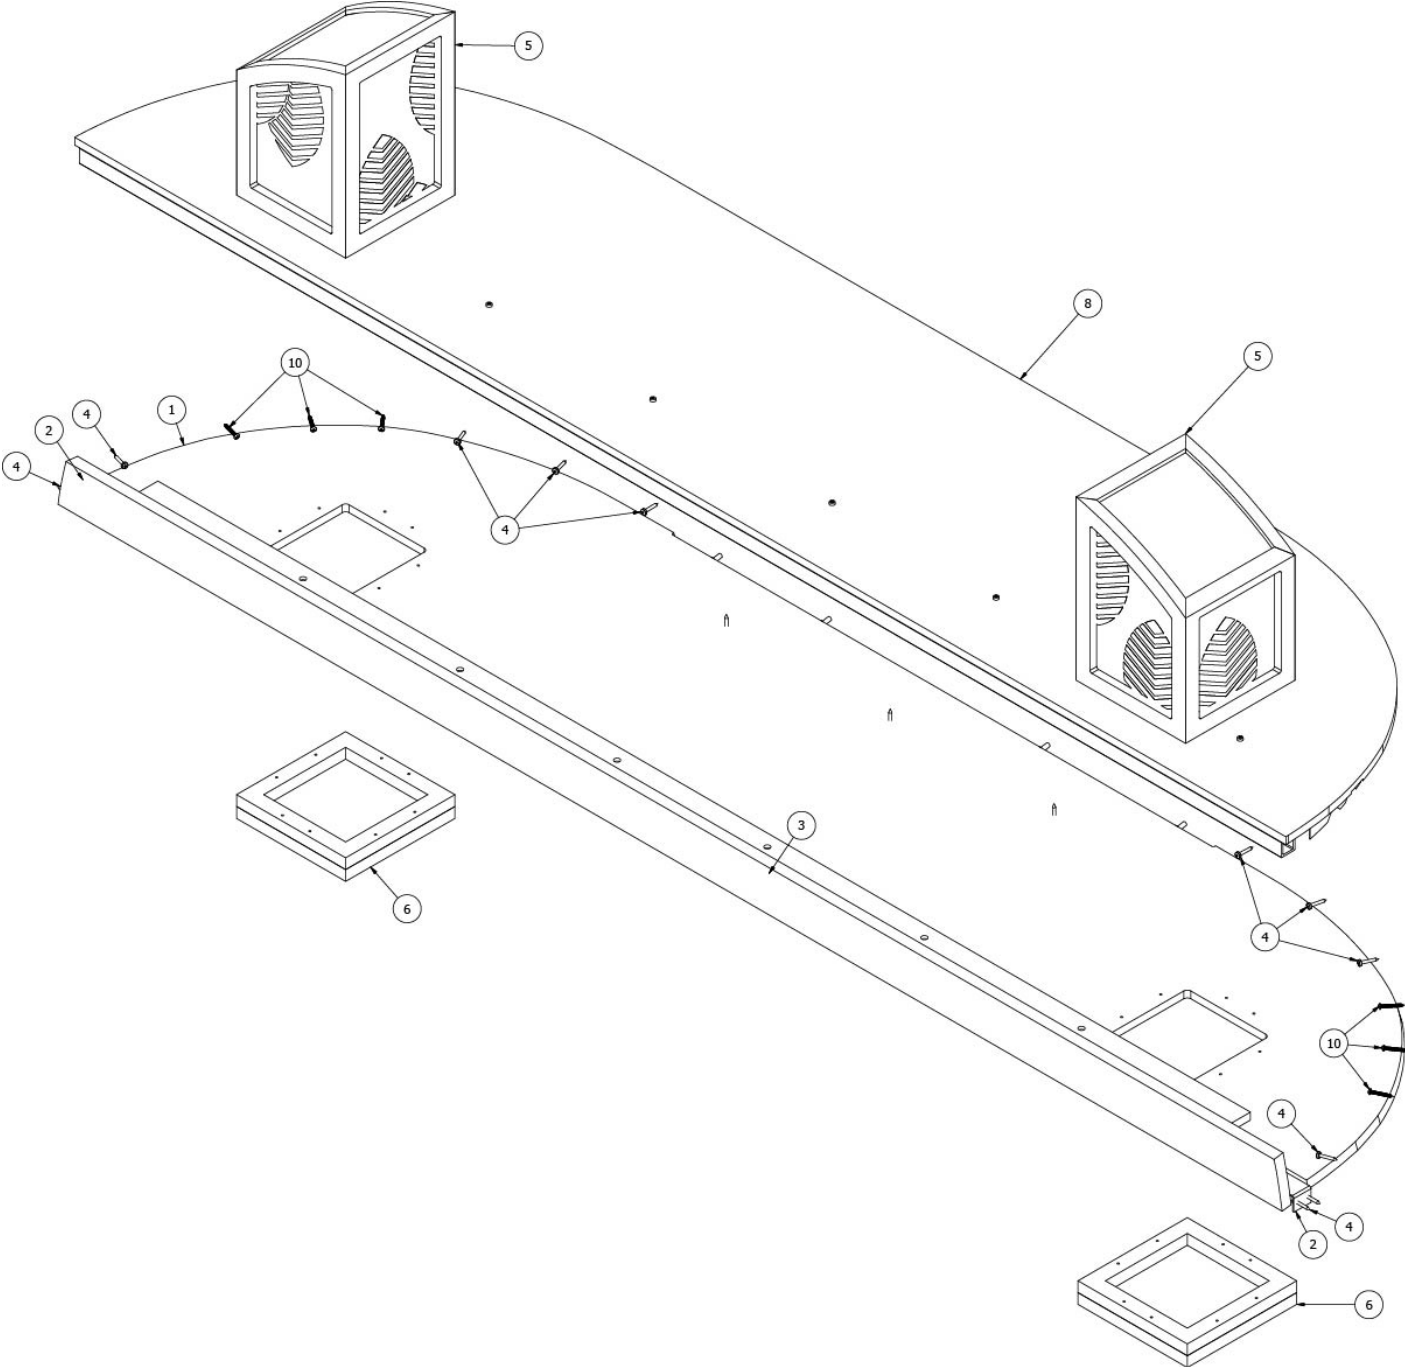

FURNITURE, BEDROOM

Endshelf Installation, Rear

Parts Listed on Next Page