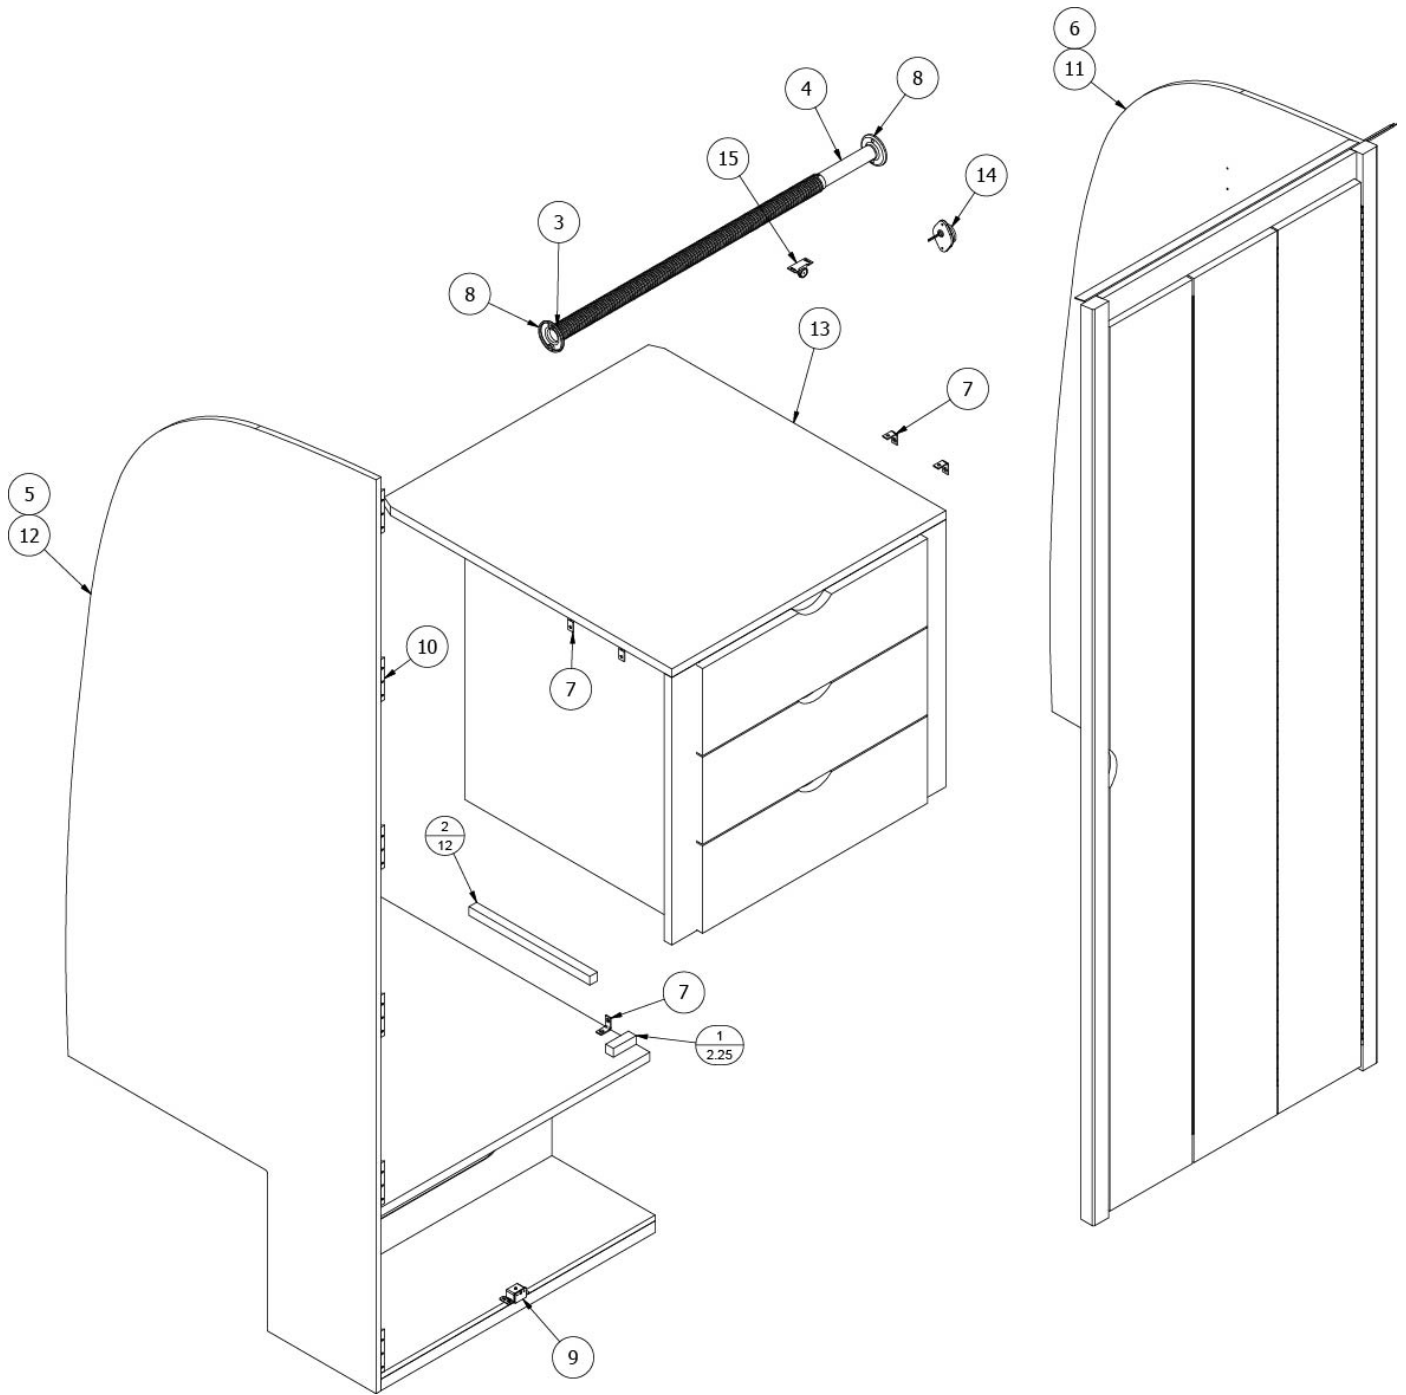

FURNITURE, BEDROOM

Wardrobe Installation

Parts Listed on Next Page