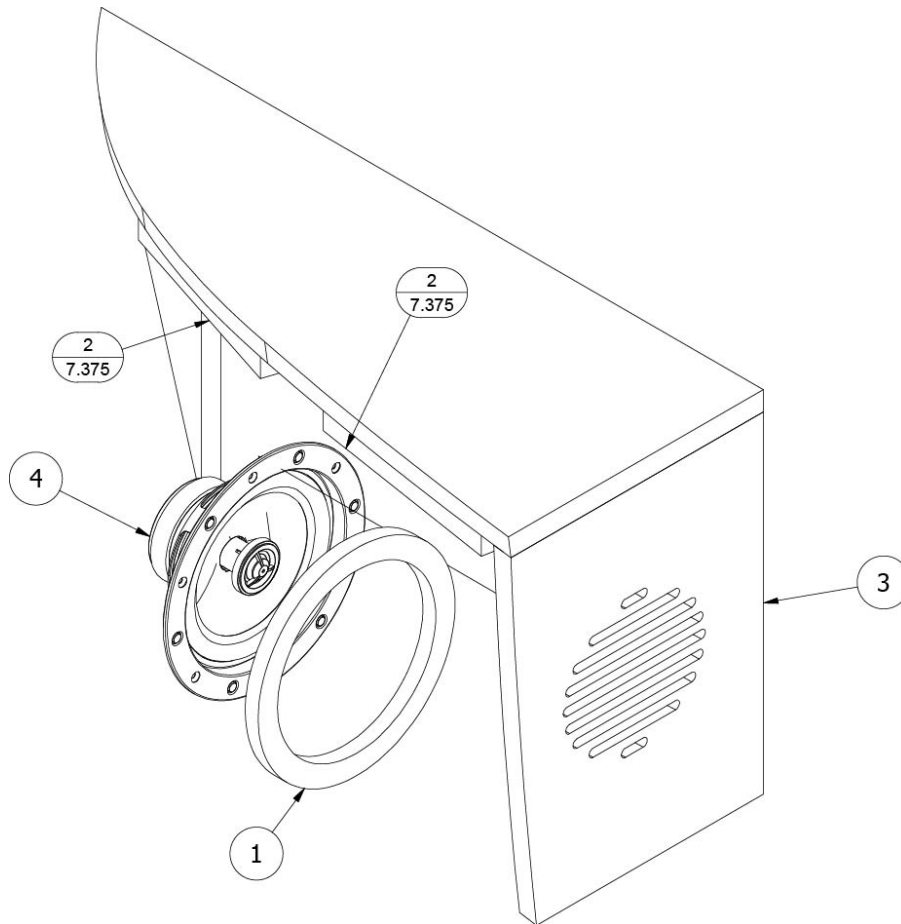

FURNITURE, LOUNGE

Sofa Arm, RS

970611

Sofa Arm, RS Assembly

1. 970611&000112GG
2. 800025-01
3. 802865-12
4. 514512-02
5. 514732

Pre Laminate, 0.500 X 7.63 X 7.63"
Pine 3/4" X 3/4" Stained
Hardwood RS Sofa Shelf
Klipsch Speaker without Mount
Copper Speaker, 6.5"