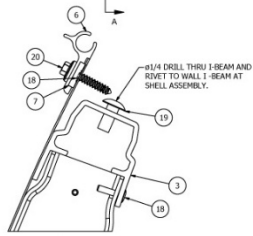

DETAIL C
SCALE 1:1