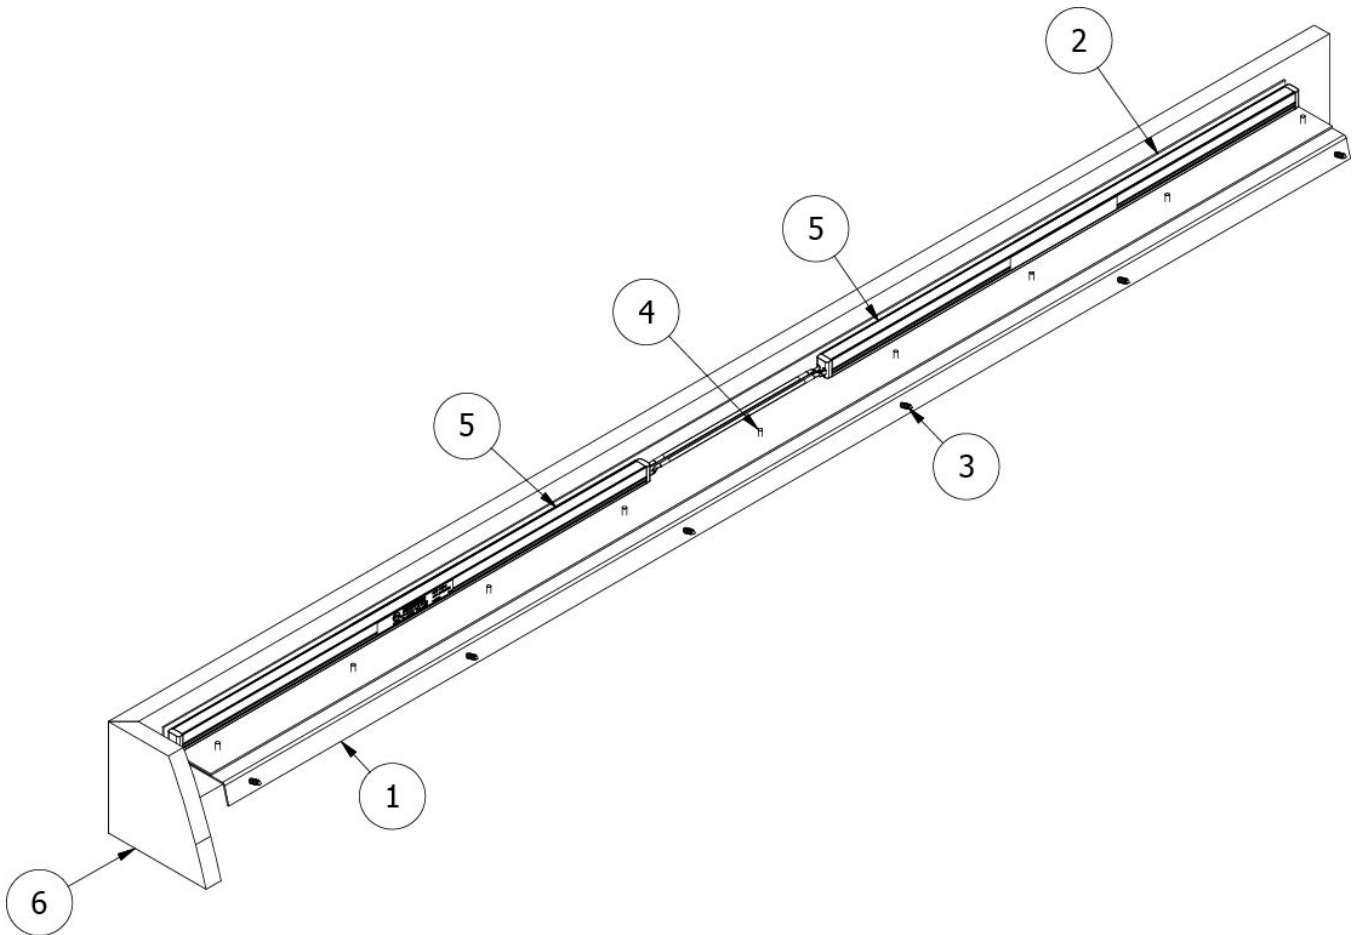

FURNITURE, BEDROOM

Valance, Bedroom, CS

970686

Assembly, Valance, Bedroom CS

1. 116942
2. 116941
3. 320035
4. 330155-01
5. 514531-20
6. 802865-36

Alum Angle, 0.75 x 2.00 x 120.00"
Alum L Angle, 0.75 x 2.00 x 120.00"
Screw, 8x1/2 Ph Type A Phil Wd
Rivet, Dome .125" Alum/SS Mandr
20" Rope Light
Hardwood Bedroom Valance, CS