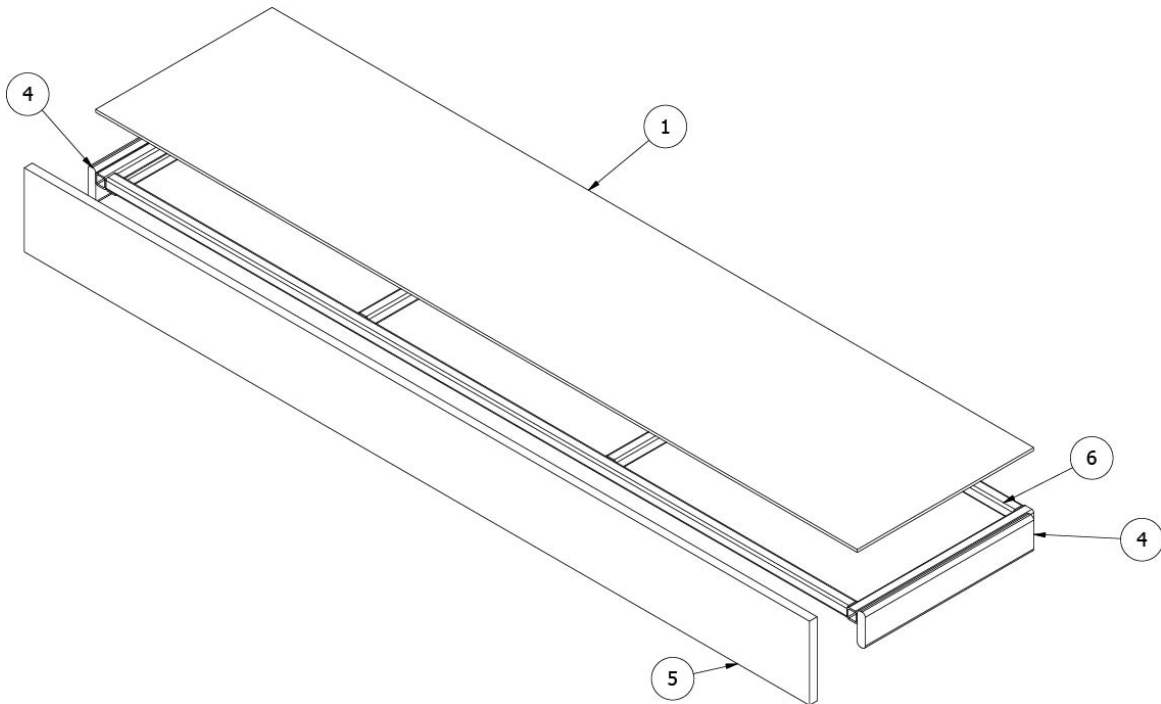

FURNITURE, LOUNGE

Sofa Bed

970571

Sofa Bed Assembly

1. 800507-02
2. 320060
3. 330031-03
4. 381826
5. 802864-11
6. 916541

Lauan, 1/4" X 4' x 8'
Screw, #8 X 1 1/2 White
Rivet Dome Head Ssd64ssbs
Slide-Ball Bearing 16" 28'ccd
Hardwood - 7.00 X 75.63 X 0.75
Ass'y - Weldment Sofa Bed