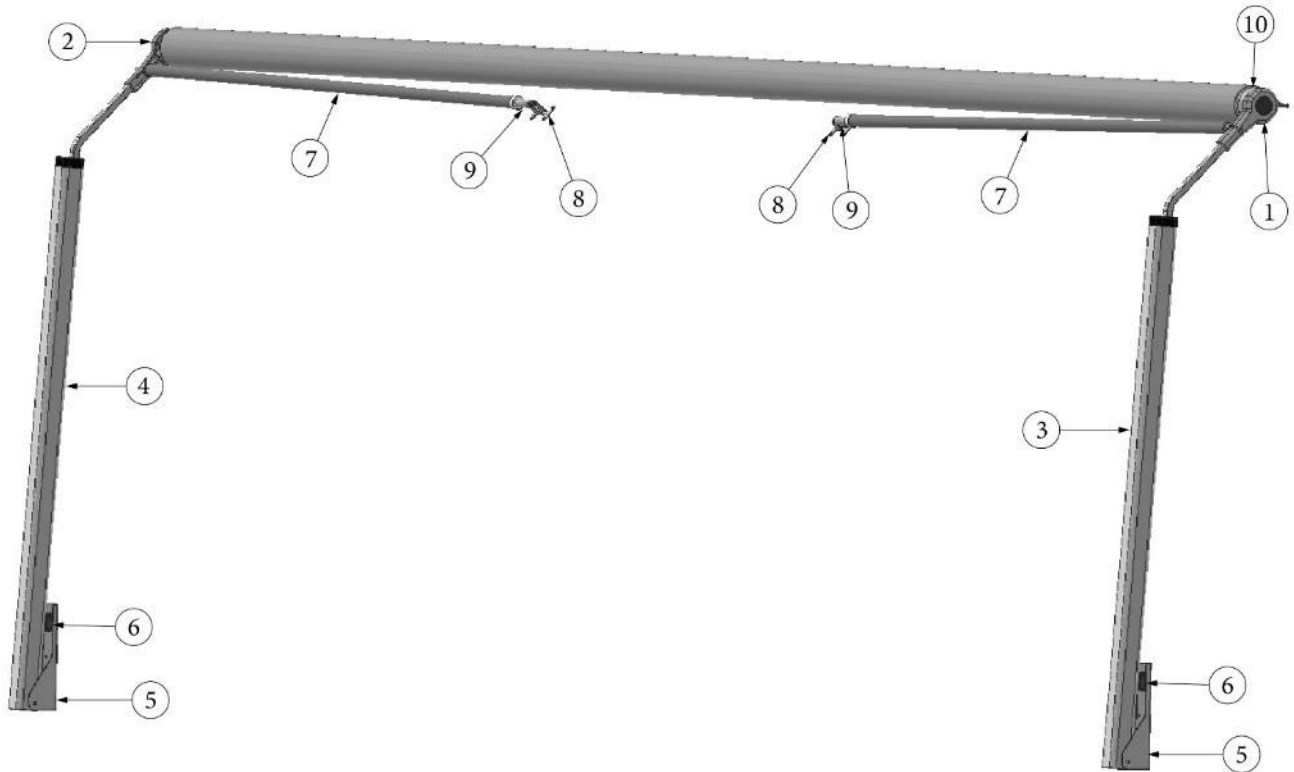

HARDWARE

Awning Hardware, Power Awning

704825-01

Awning Hardware Kit

1.	704049-111	Head casting, Front
2.	704049-110	Head casting, Rear
3.	704049-100	Arm assembly, Front
4.	704049-101	Arm assembly, Rear
5.	704049-102	Hinge assembly
6.	704049-115	Tubus Bumper, 6mm mount hole
7.	704049-108	Gas rafter assembly
8.	704049-108B	Bracket, New style
9.	704049-114	Universal joint
10.	704049-106	Motor assembly, w/Drive adapter
	704049-119	Control board, Wired w/enclosure
	704049-109	Control board only, Wired
	704049-116	Spring change
	704049-112	Emergency kit, Power awning
	704049-113	Hex head tool
	512649-02	Ethernet patch cable, Cat5e, 2'
	704049-22-01	Touch pad