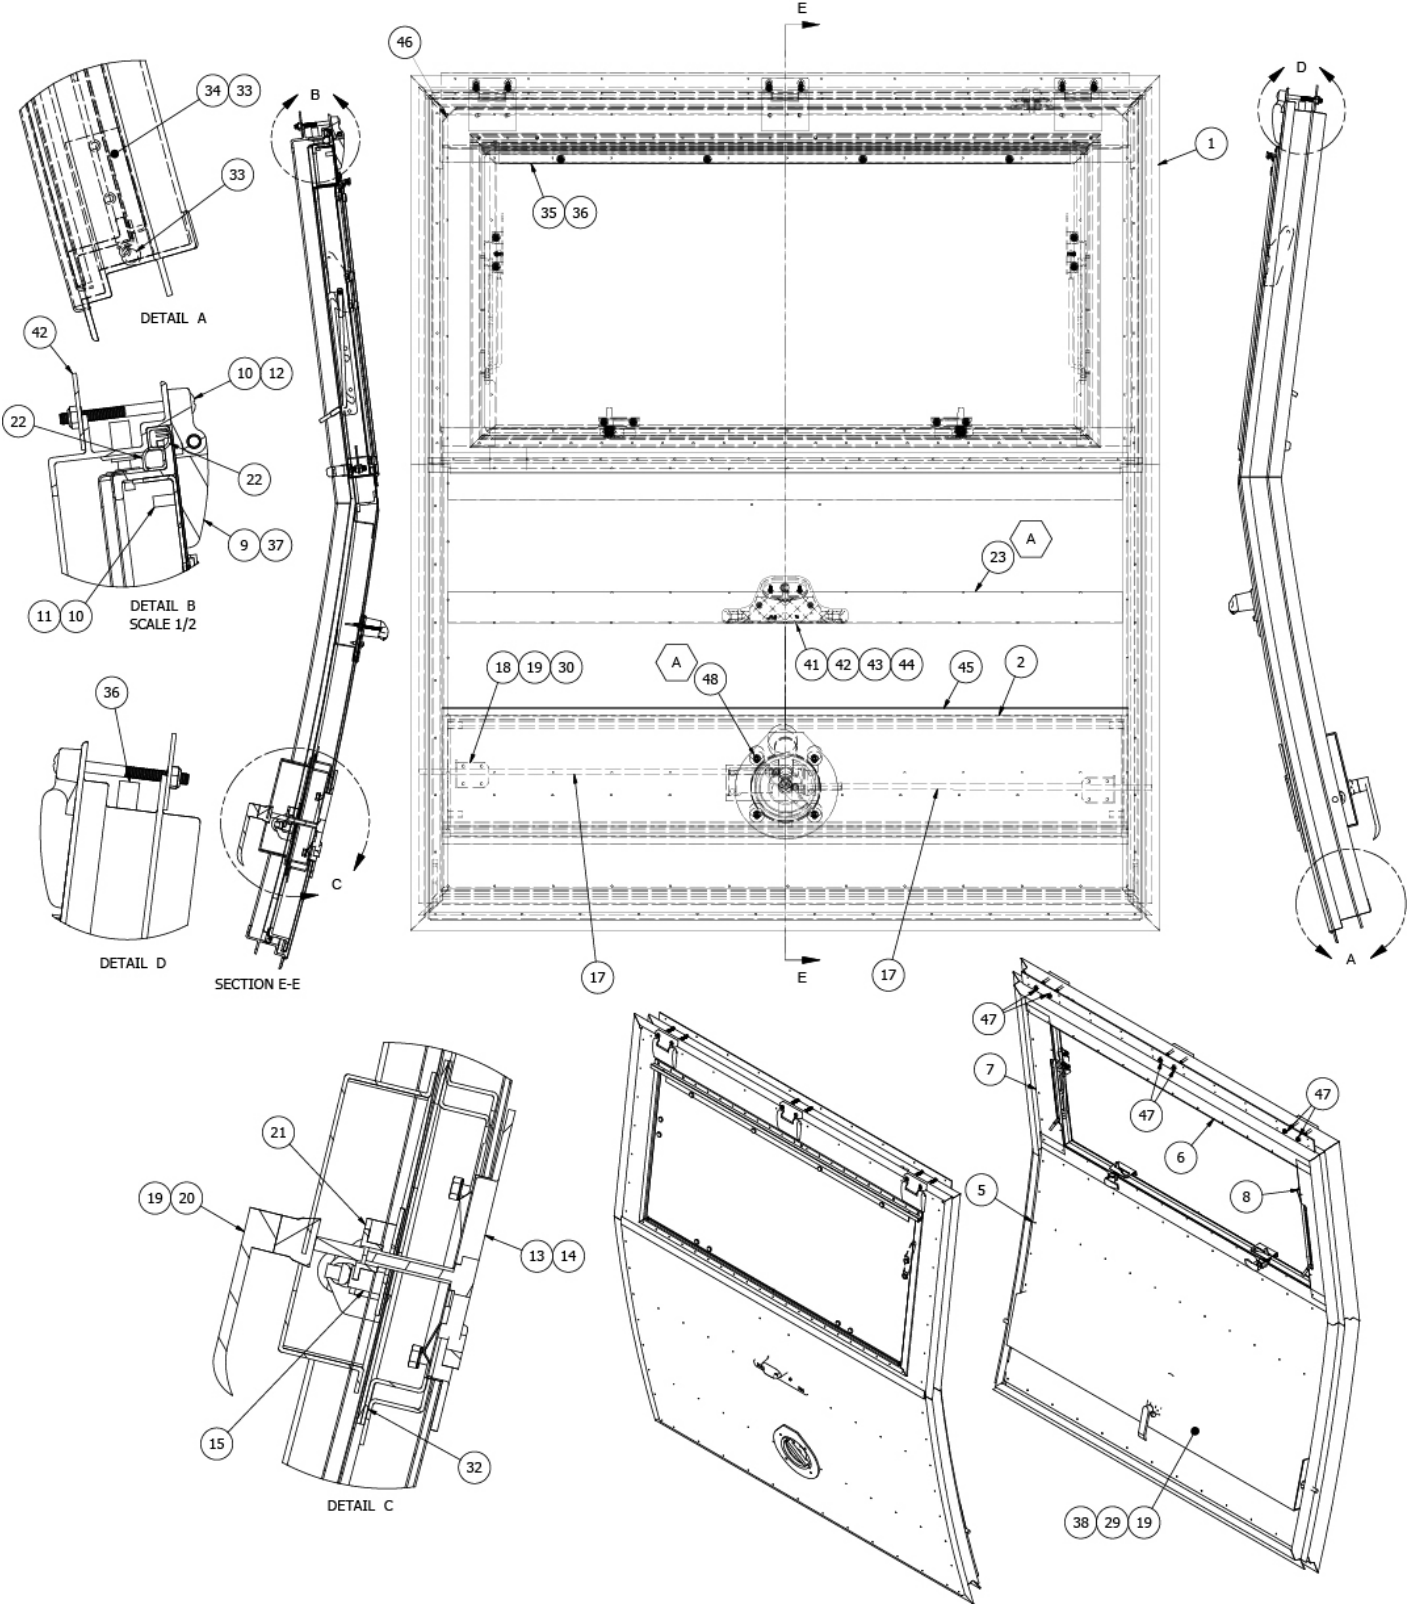

EXTERIOR DOORS

Hatch Door

Parts Listed on Next Page