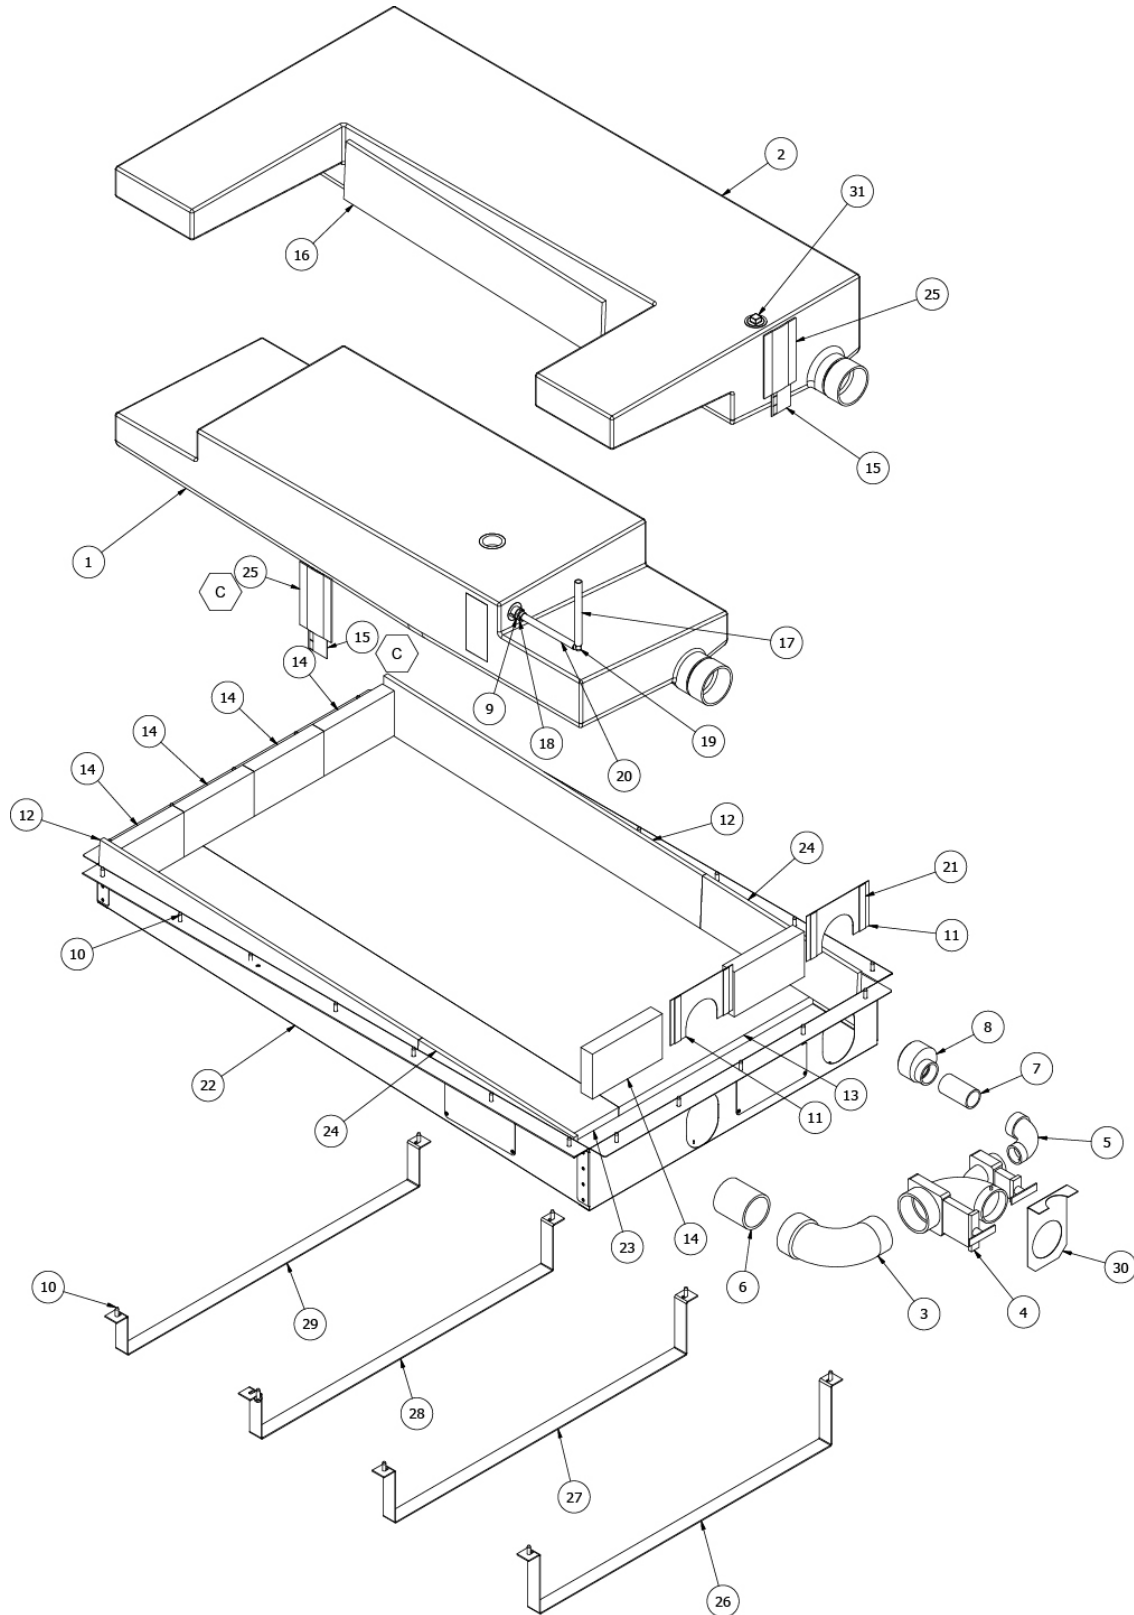

PLUMBING, DRAIN SYSTEM

Dump Valve and Waste Tanks

Parts Listed on Next Page