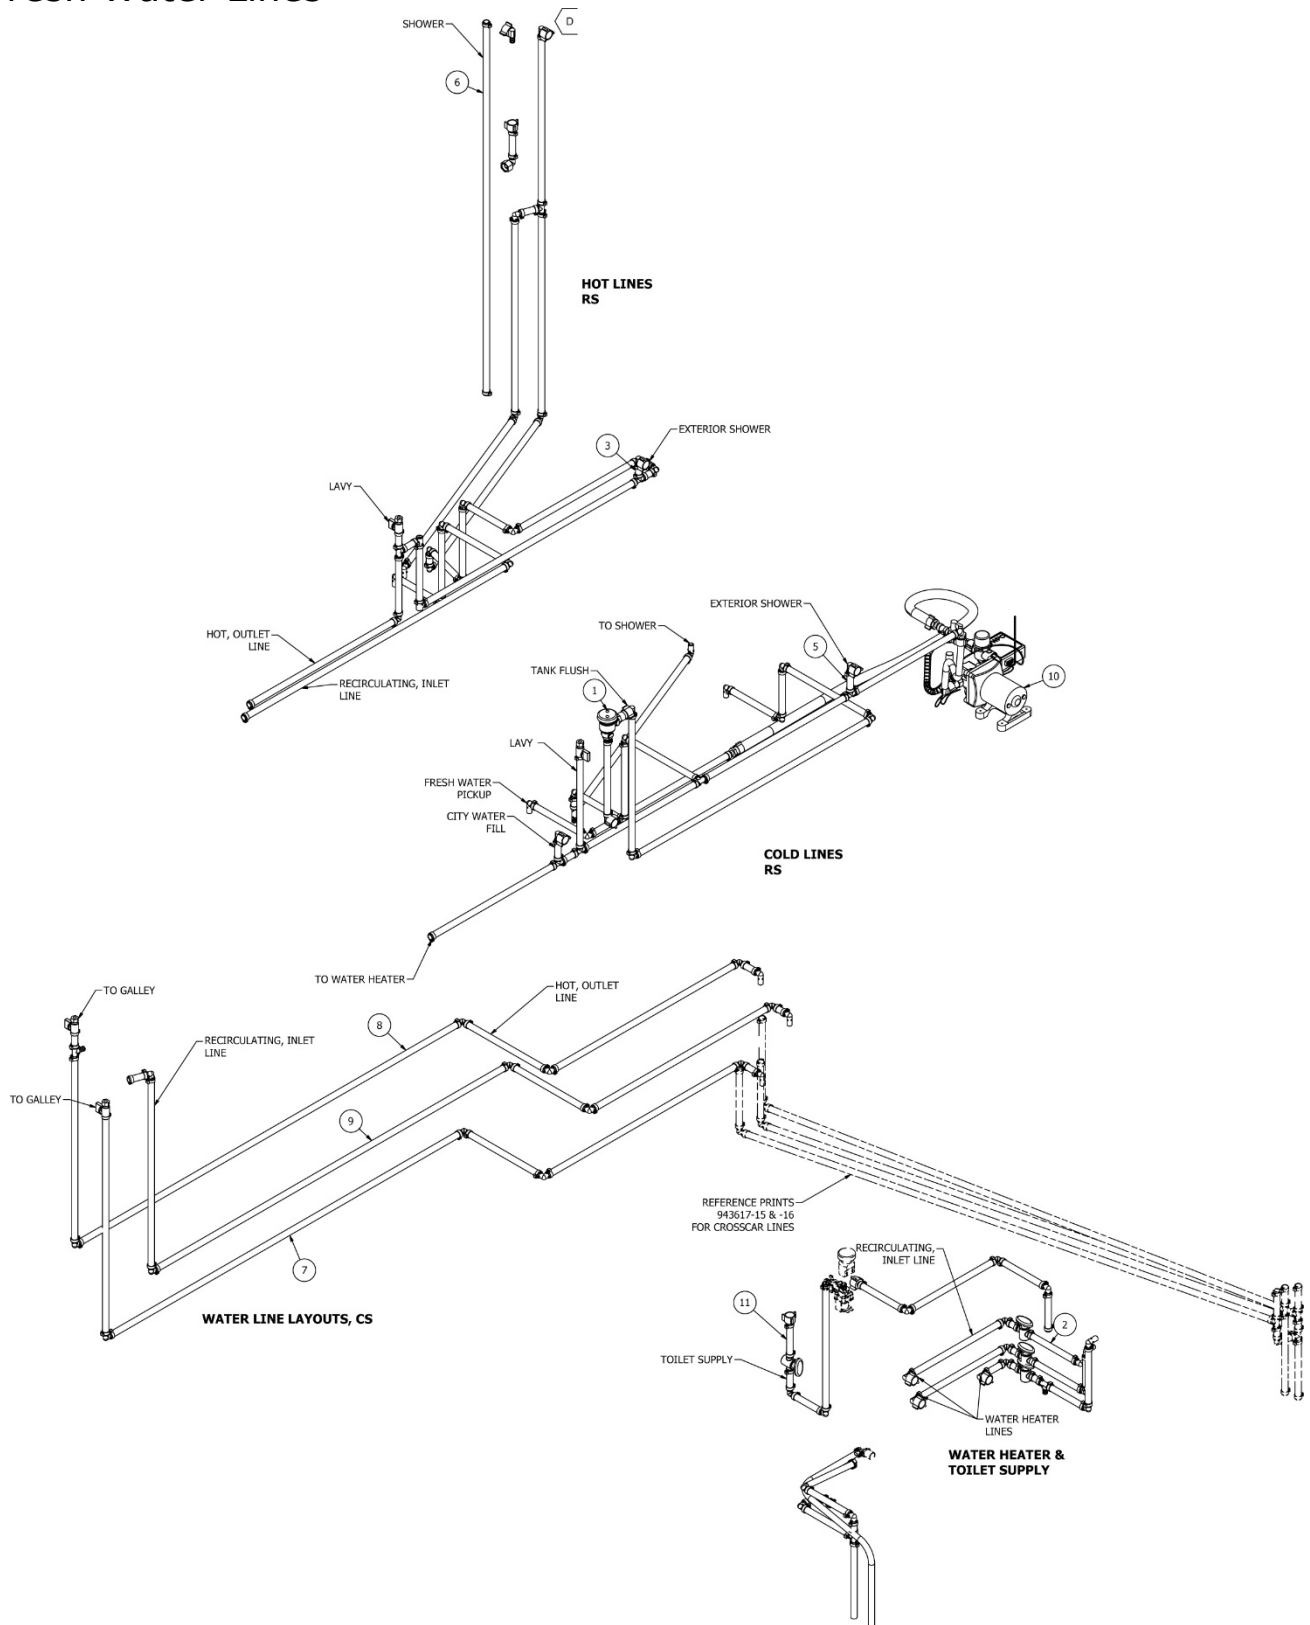

PLUMBING, FRESH WATER SYSTEM

Fresh Water Lines

Parts Listed on Next Page