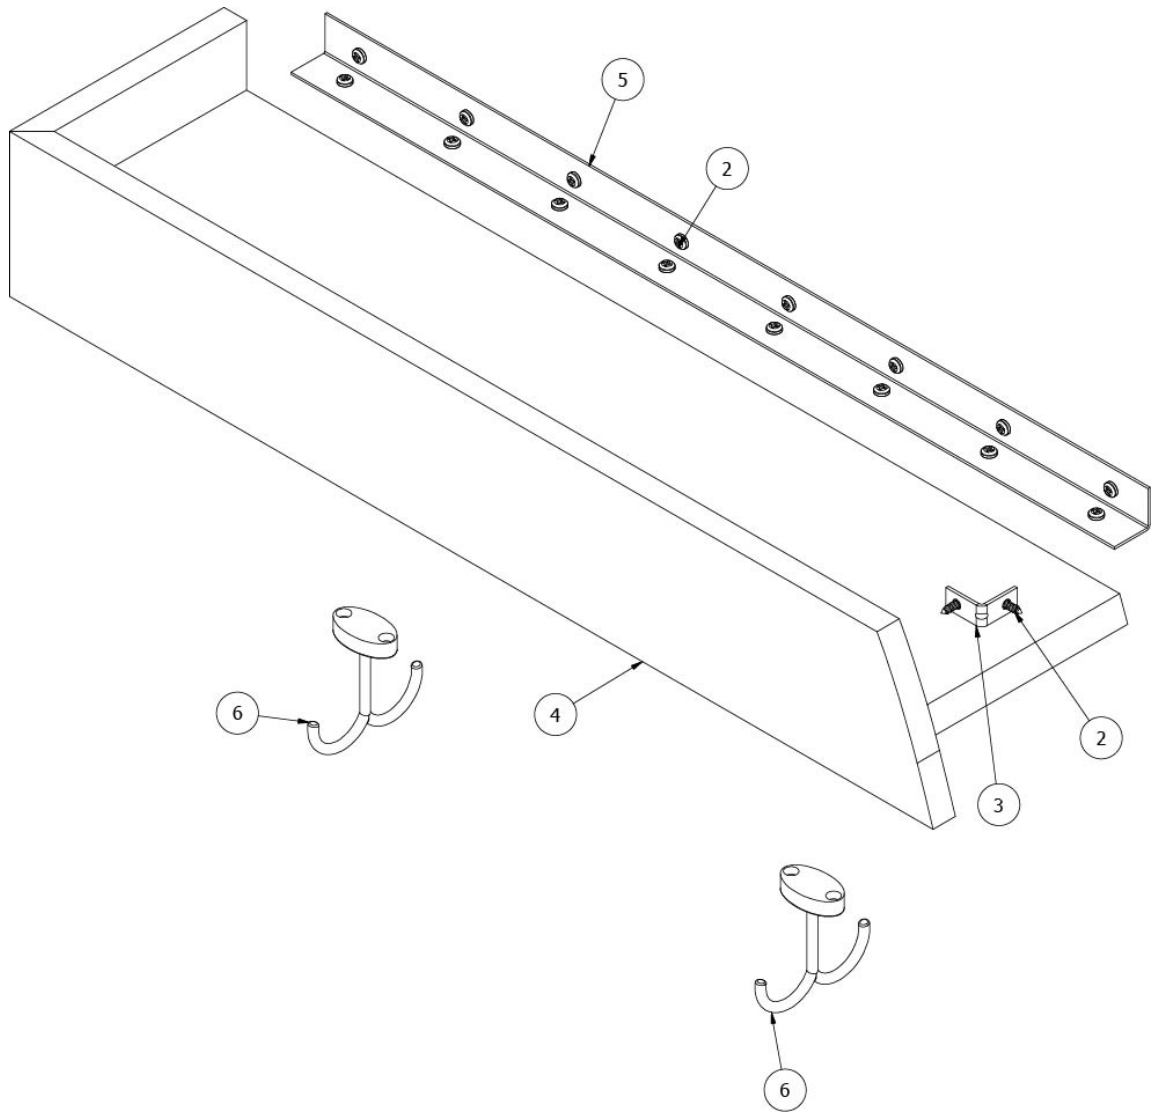

FURNITURE, BEDROOM

Shelf, Bedroom, CS

970617

Assembly, Shelf, Bedroom CS

2. 320035
3. 380041
4. 802865-29
5. 114812
6. 386680

Screw 8x1/2 Ph Type A Phil Wd
Brace 1" Stanley Corner
Hardwood CS Bedroom Shelf
Alum Angle 1" X 1
Double Ceiling Hook, Elements