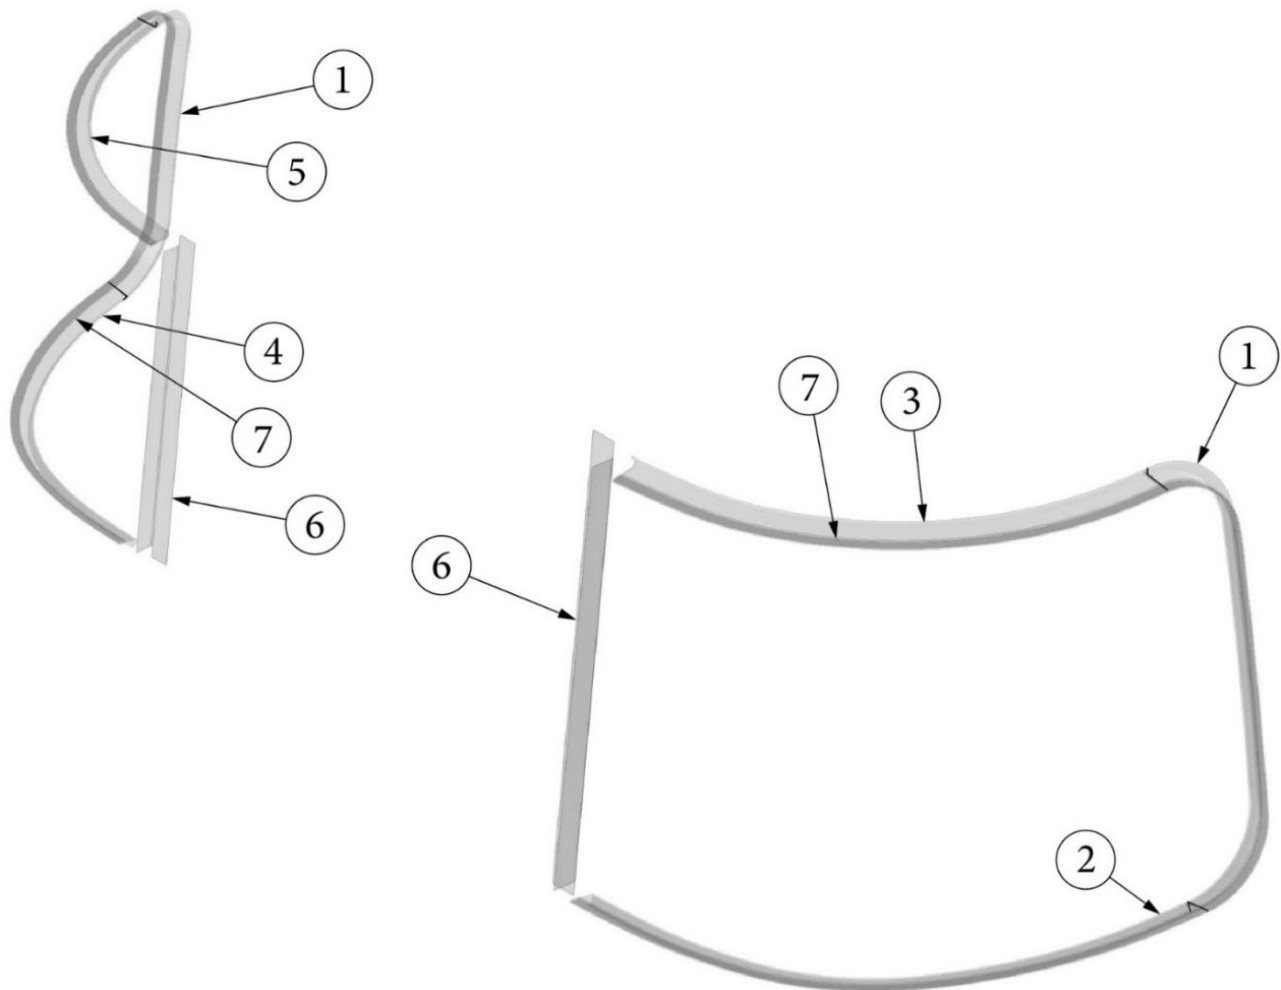

WINDOWS

Panoramic Window Trim

135394
135395

Install, Panoramic Window Trim, CS
Install, Panoramic Window Trim, RS

1. 204442
2. 201579-02
3. 201581-05
4. 201580-02
5. 201581-06
6. 110900
7. 203225-01

End Cap, Center Trim Ring
Trim ring, Lower, Aluminum
Trim ring, Upper, Aluminum
Trim ring, Lower, Aluminum
Trim ring, Upper, Aluminum
Trim formed, Aluminum.
Trim Lok, Gray, .75" #1375-1/8, G-7