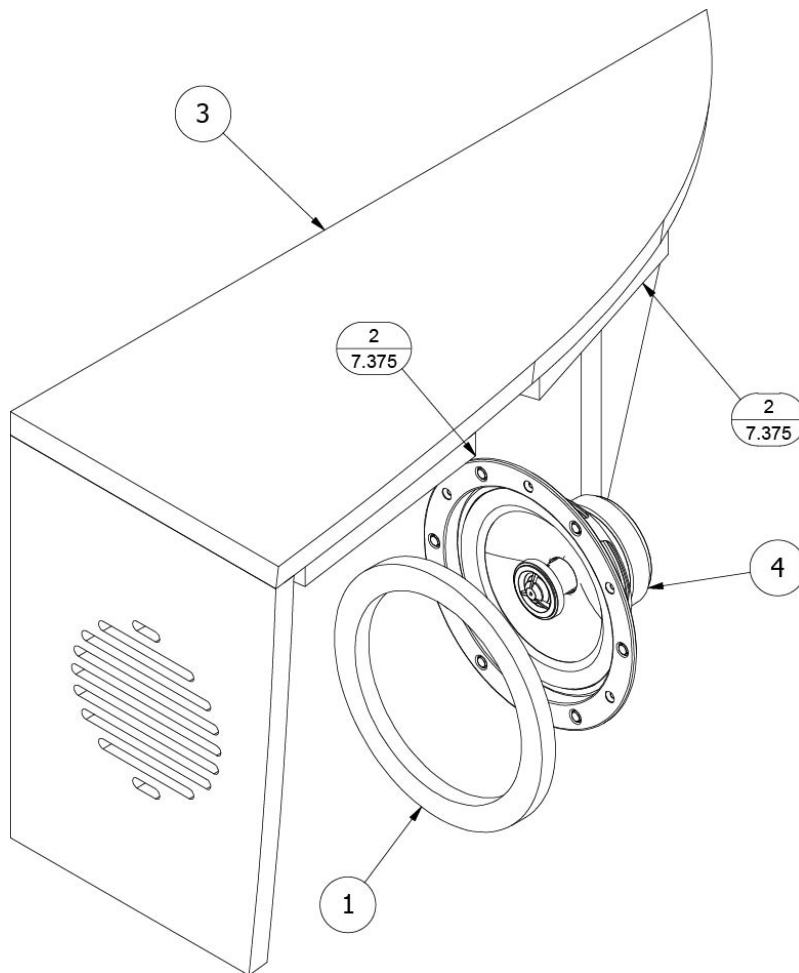

FURNITURE, LOUNGE

Sofa Arm, CS

970610

Sofa Arm, CS Assembly

1. 970610&000112GG
2. 800025-01
3. 802865-11
4. 514512-02
  514732

Pre Laminate, 0.500 X 7.64 X 7.64"
Pine 3/4" X 3/4" Stained
Hardwood CS Sofa Shelf
Klipsch Speaker Without Mount
Copper Speaker, 6.5"