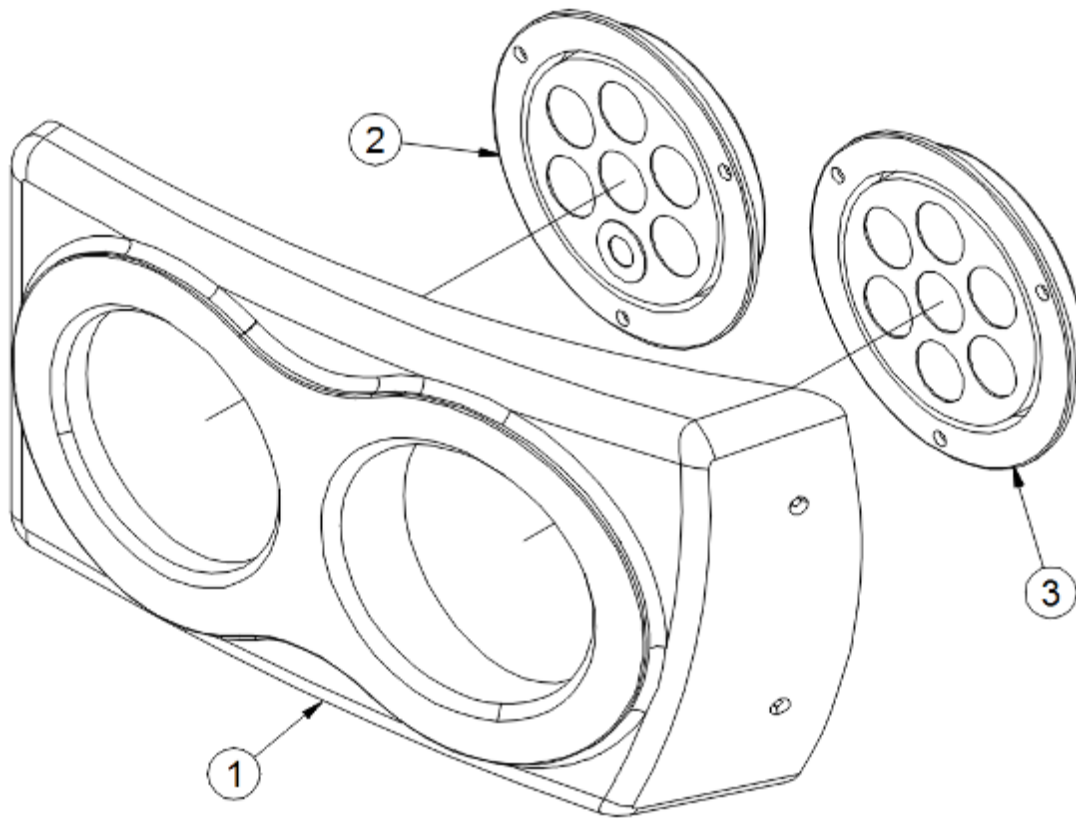

ELECTRICAL, 12 VOLT

Taillight Assembly

112112 Install, Taillights (not for order/see parts below)

968188-01 Taillight Assembly, RS
968188-02 Taillight Assembly, CS

1. 115758-01 Casting, Taillight, CS
  115758-02 Casting, Taillight, RS
2. 512820 Taillight w/backup lens, 4"
3. 512821 Taillight, 4"
  203797-02 Gasket, Taillight, RS
  203797-01 Gasket, Taillight, CS
  115629 Angle, taillight
  115630 Angle, taillight