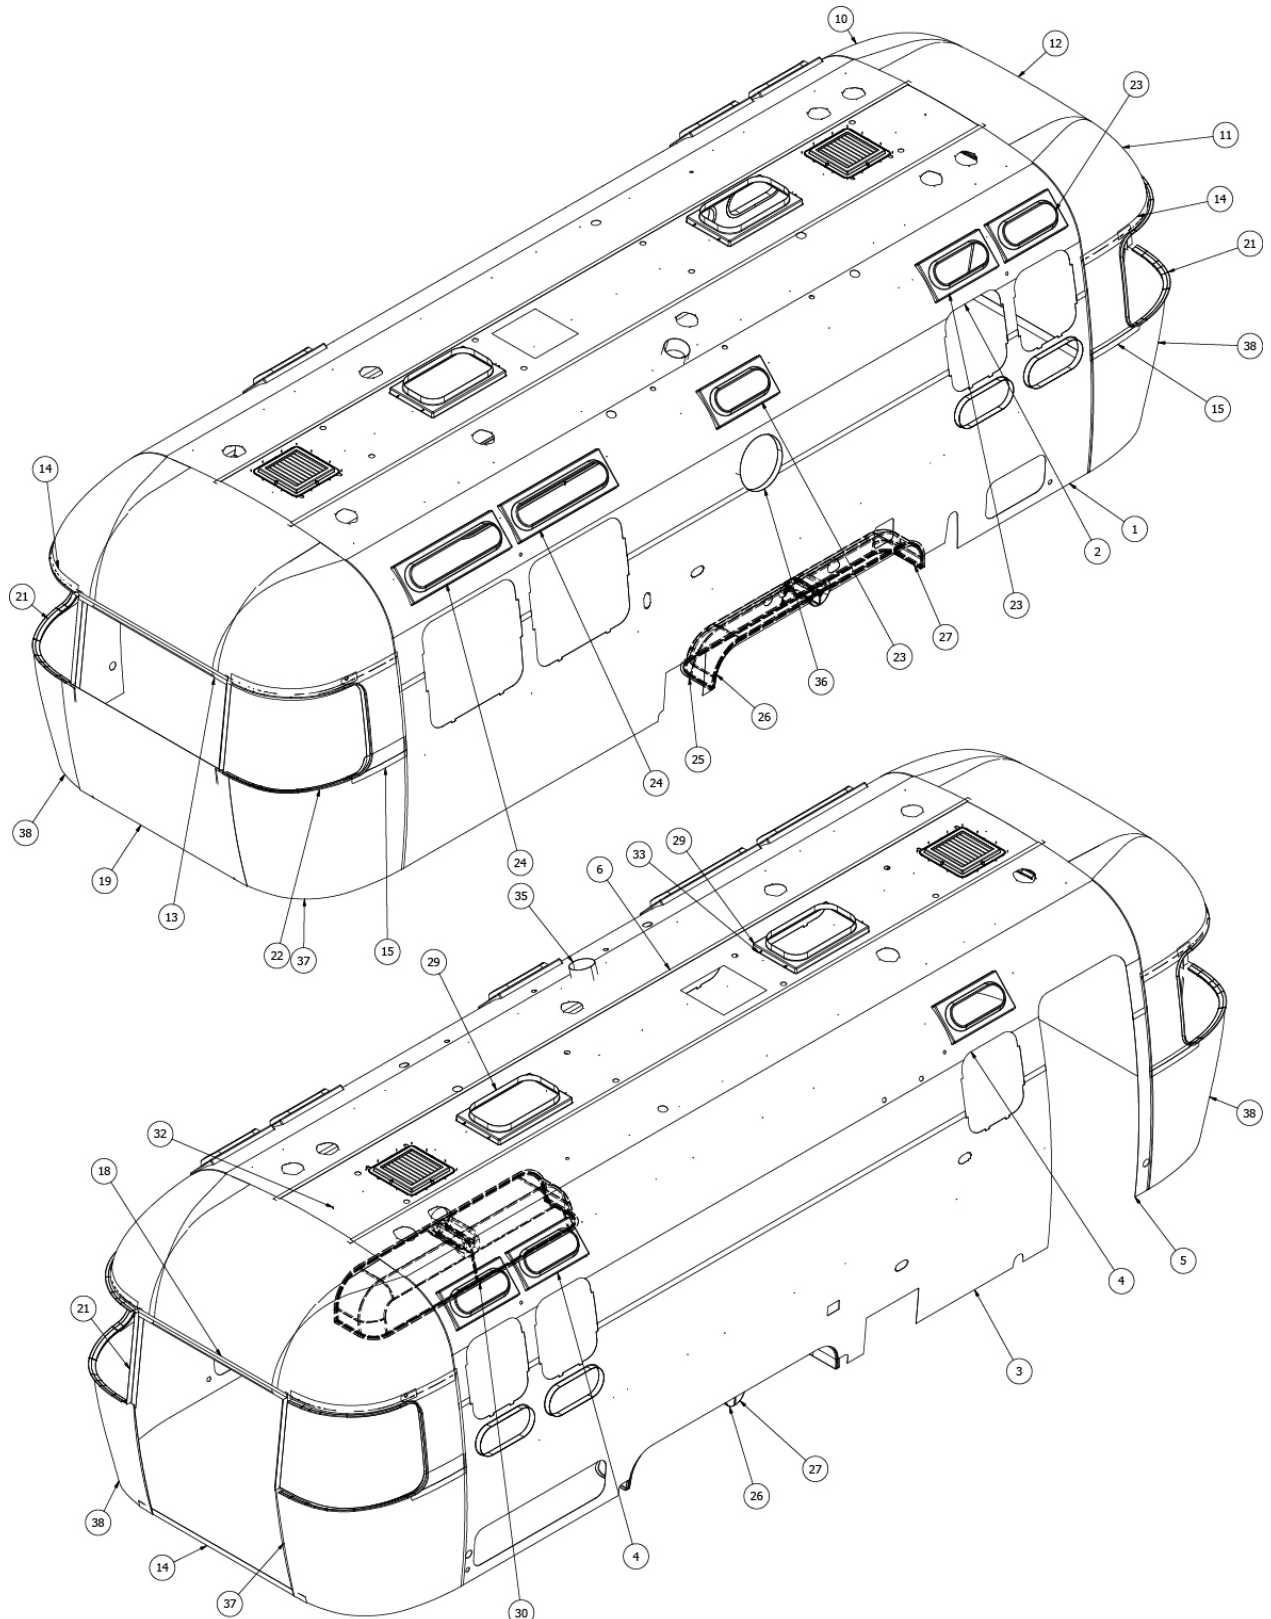

INTERIOR SHELL

Interior Skin

Parts Listed on Next Page