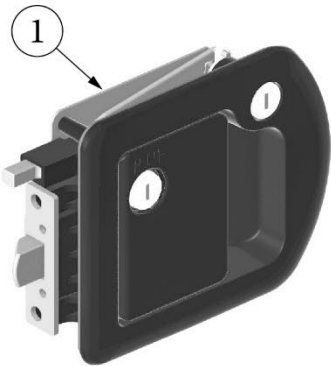

HARDWARE

Main Door Lock

1. 383017-01
2. 383017-02
  383017-03
3. 116274
4. 116509
  382122
  382311-05
  115889-190

1. Outer Latch Assembly, W/Deadbolt
2. Inner Latch Assembly, W/Deadbolt
3. Screw Kit, Inside Handle Mounting
4. Striker Catch, Main Door
5. Backer Plate, Striker Catch, Main Door
6. Key chain, Airstream logo
7. Key Blank, Door Handle
8. Key Blank, Deadbolt