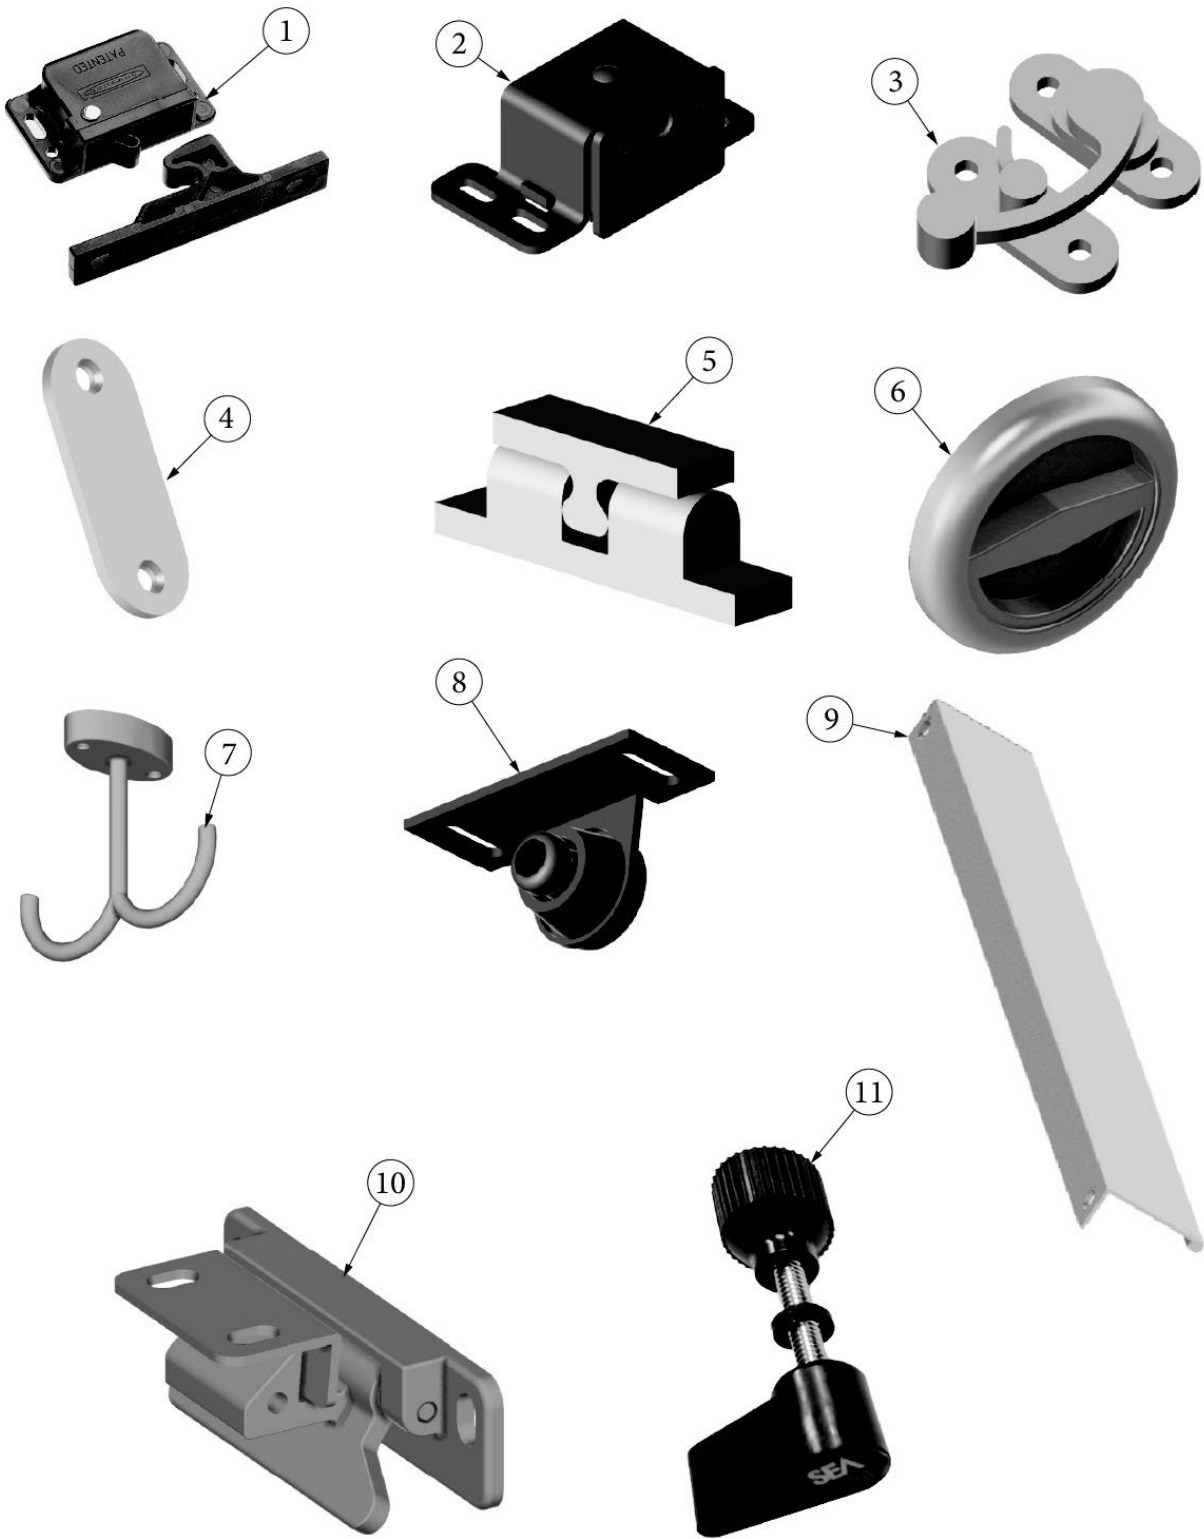

HARDWARE

Interior Latches and Handles

Parts Listed on Next Page