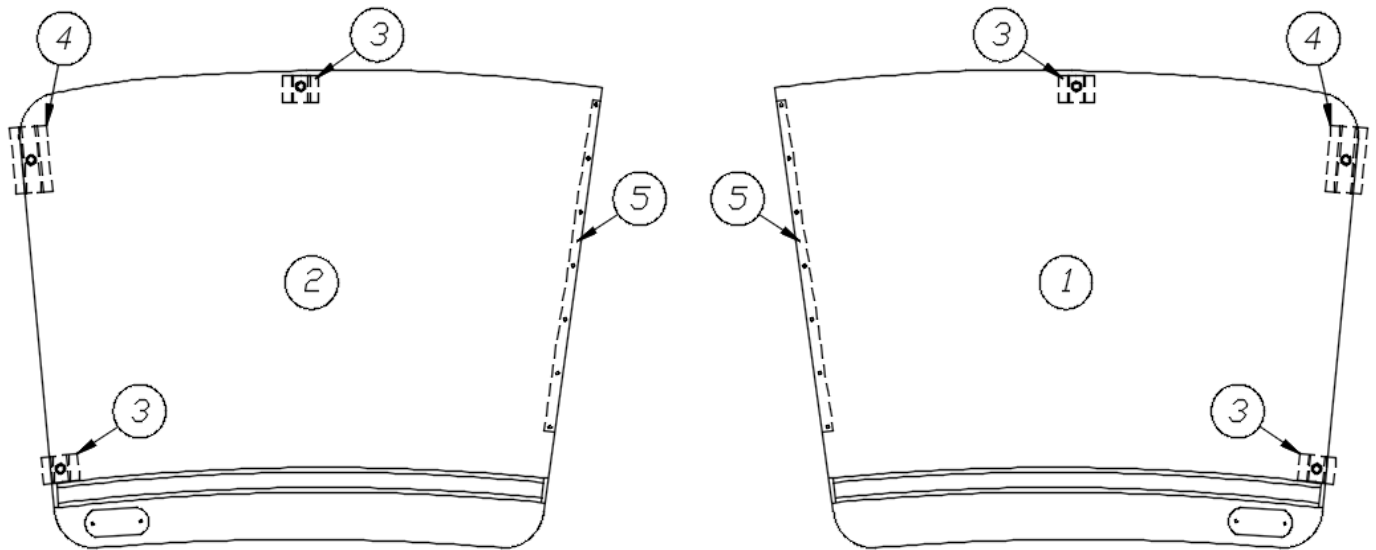

EXTERIOR SHELL

Wrap Protectors and Holdbacks

1. 966277	Wrap Protector, Tall, RS
685366-100	Wrap Protector, RS, Short, CSA
2. 966276	Wrap Protector, Tall, CS
685365-100	Wrap Protector, CS, Short, CSA
3. 114819-02	Wrap protector hold back, 2"
4. 114819-03	Wrap protector hold back, 5"
5. 381605-03	Piano hinge, Stainless Steel
100742-01	Extrusion, Mirror trim
116421	Extrusion, Rub Rail
201763-01	Insert, Rub Rail, 1", Black
114465-01	Casting, Rub rail, RH
114465-02	Casting, Rub rail, LH
685343	Gusset, Corner
500096	Reflector, Amber
114819-04	Holdback Assembly - Wrap Protector

Exterior/Outer Wheel Well Liner and Outriggers

204217-01	Liner, Wheel Well, Outer
116311-01	Angle, Wheel Well, Aluminum