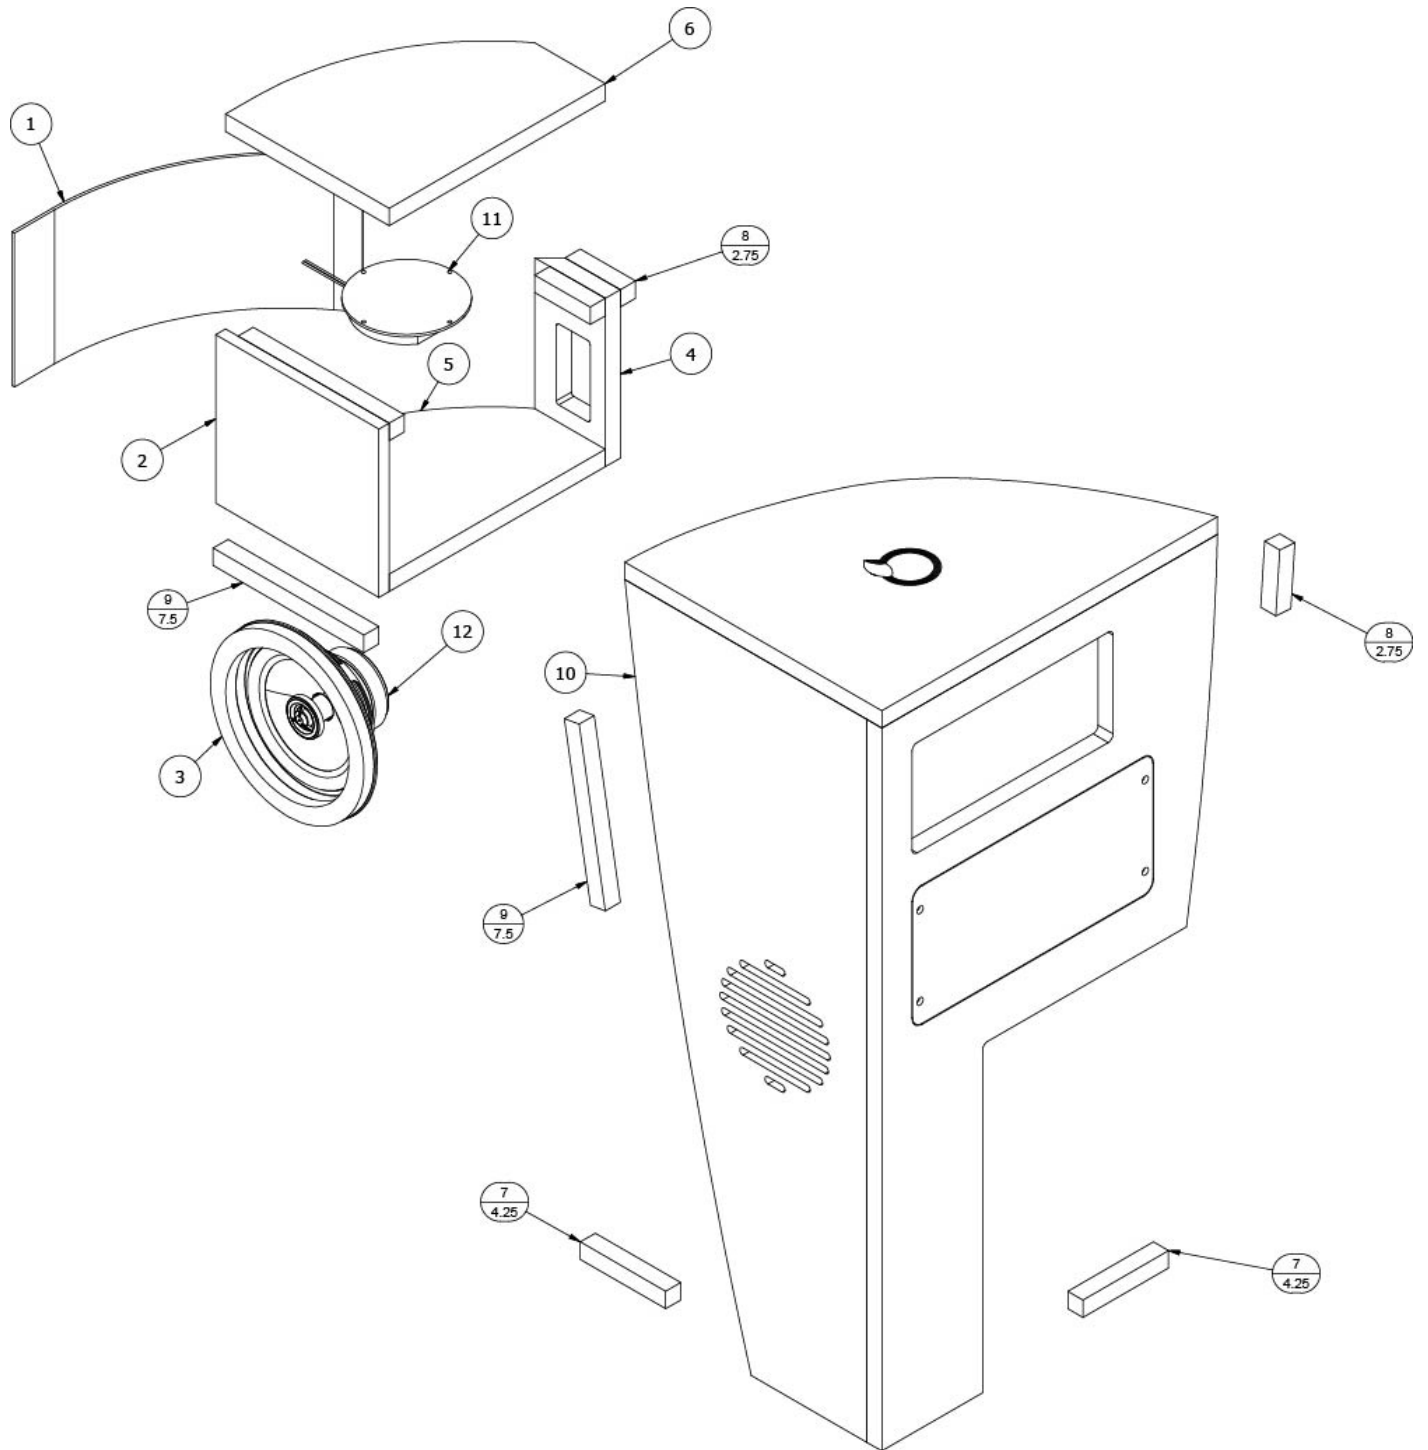

FURNITURE, BEDROOM

Nightstand, RS

Parts Listed on Next Page