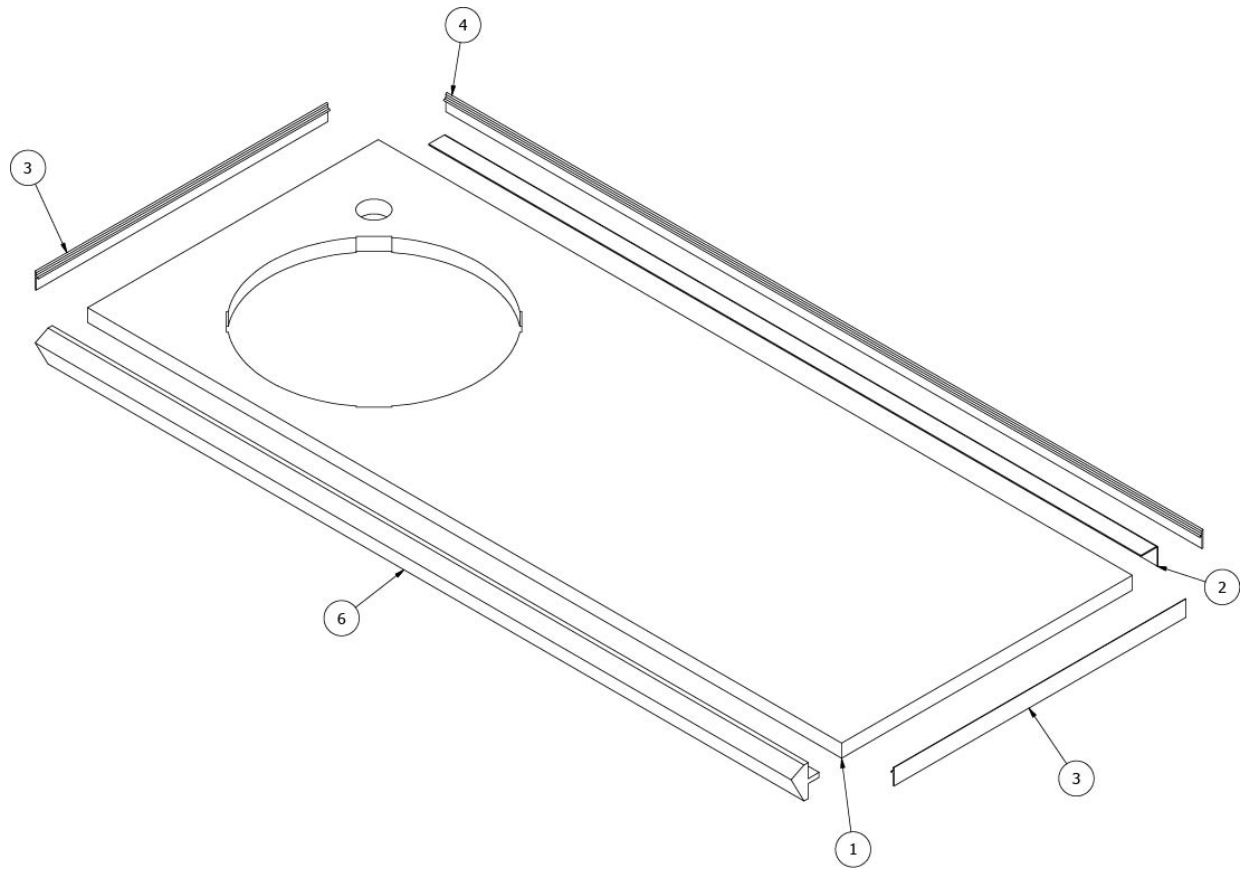

FURNITURE, LAVATORY

Lavy Top

970560

Lavy Top Assembly

1. 970560&000118JG
2. 114812
3. 115064
4. 115064
5. 386675-02
6. 802886

Pre Laminate, 0.750X16.94X43.94"
Alum. Angle 1.0 X 1.0
Trim-Alum Countertop
Trim-Alum Countertop
Edgebanding - 15/16" Fresh Mist/1mm
Hardwood - Lavy Nosing