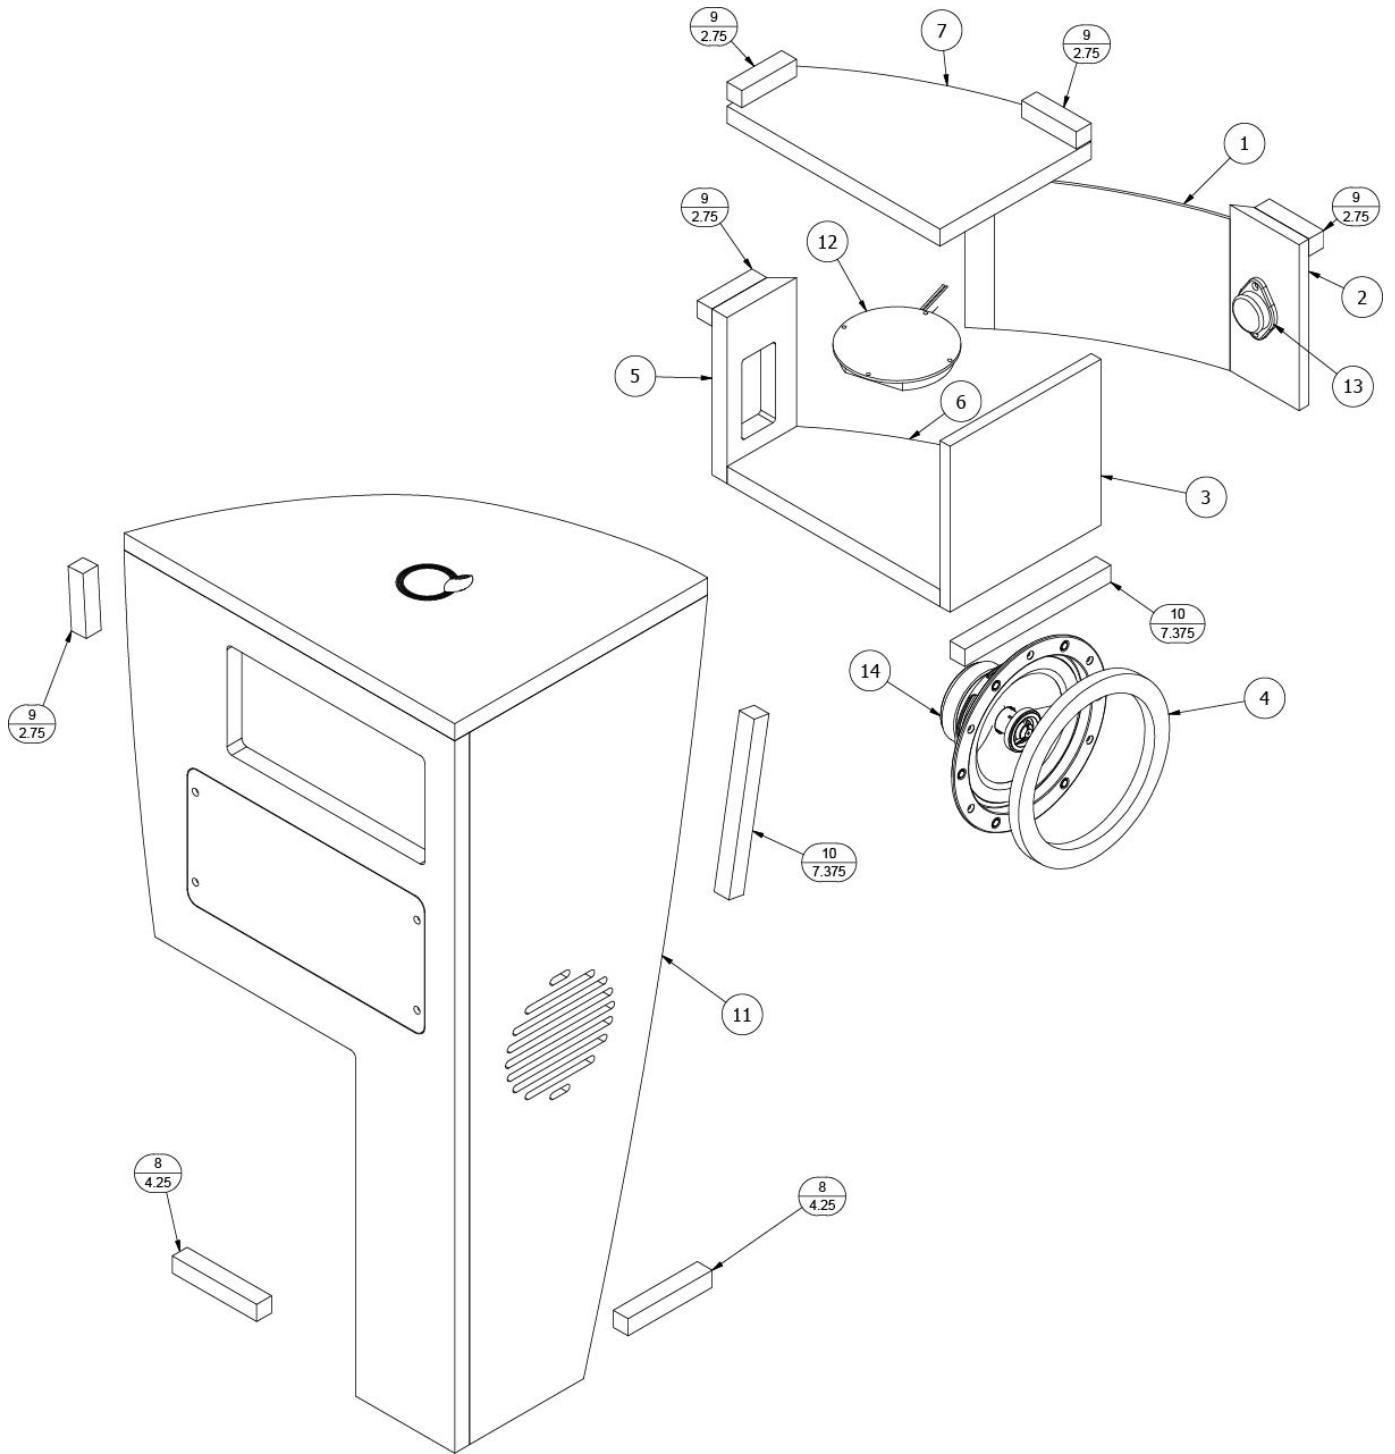

FURNITURE, BEDROOM

Nightstand, CS

Parts Listed on Next Page