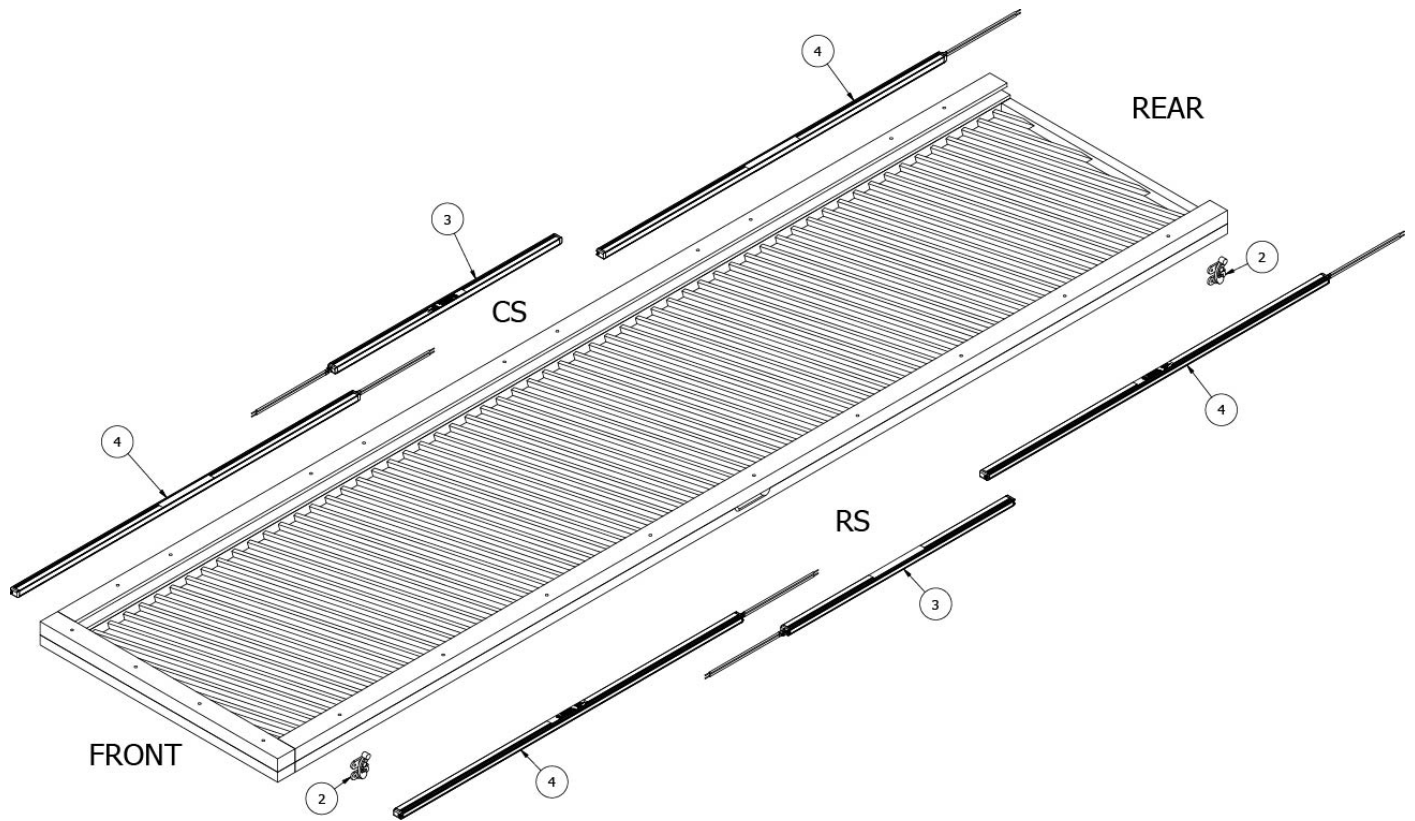

INTERIOR SHELL

Ceiling Panel Feature, Front

970643

Front Ceiling Panel Assembly

1. 802865-14
2. 383121
3. 514531-20
4. 514531-30

Hardwood Front Ceiling Feature
Hasp Hook Latch
20" Rope Light
30" Rope Light