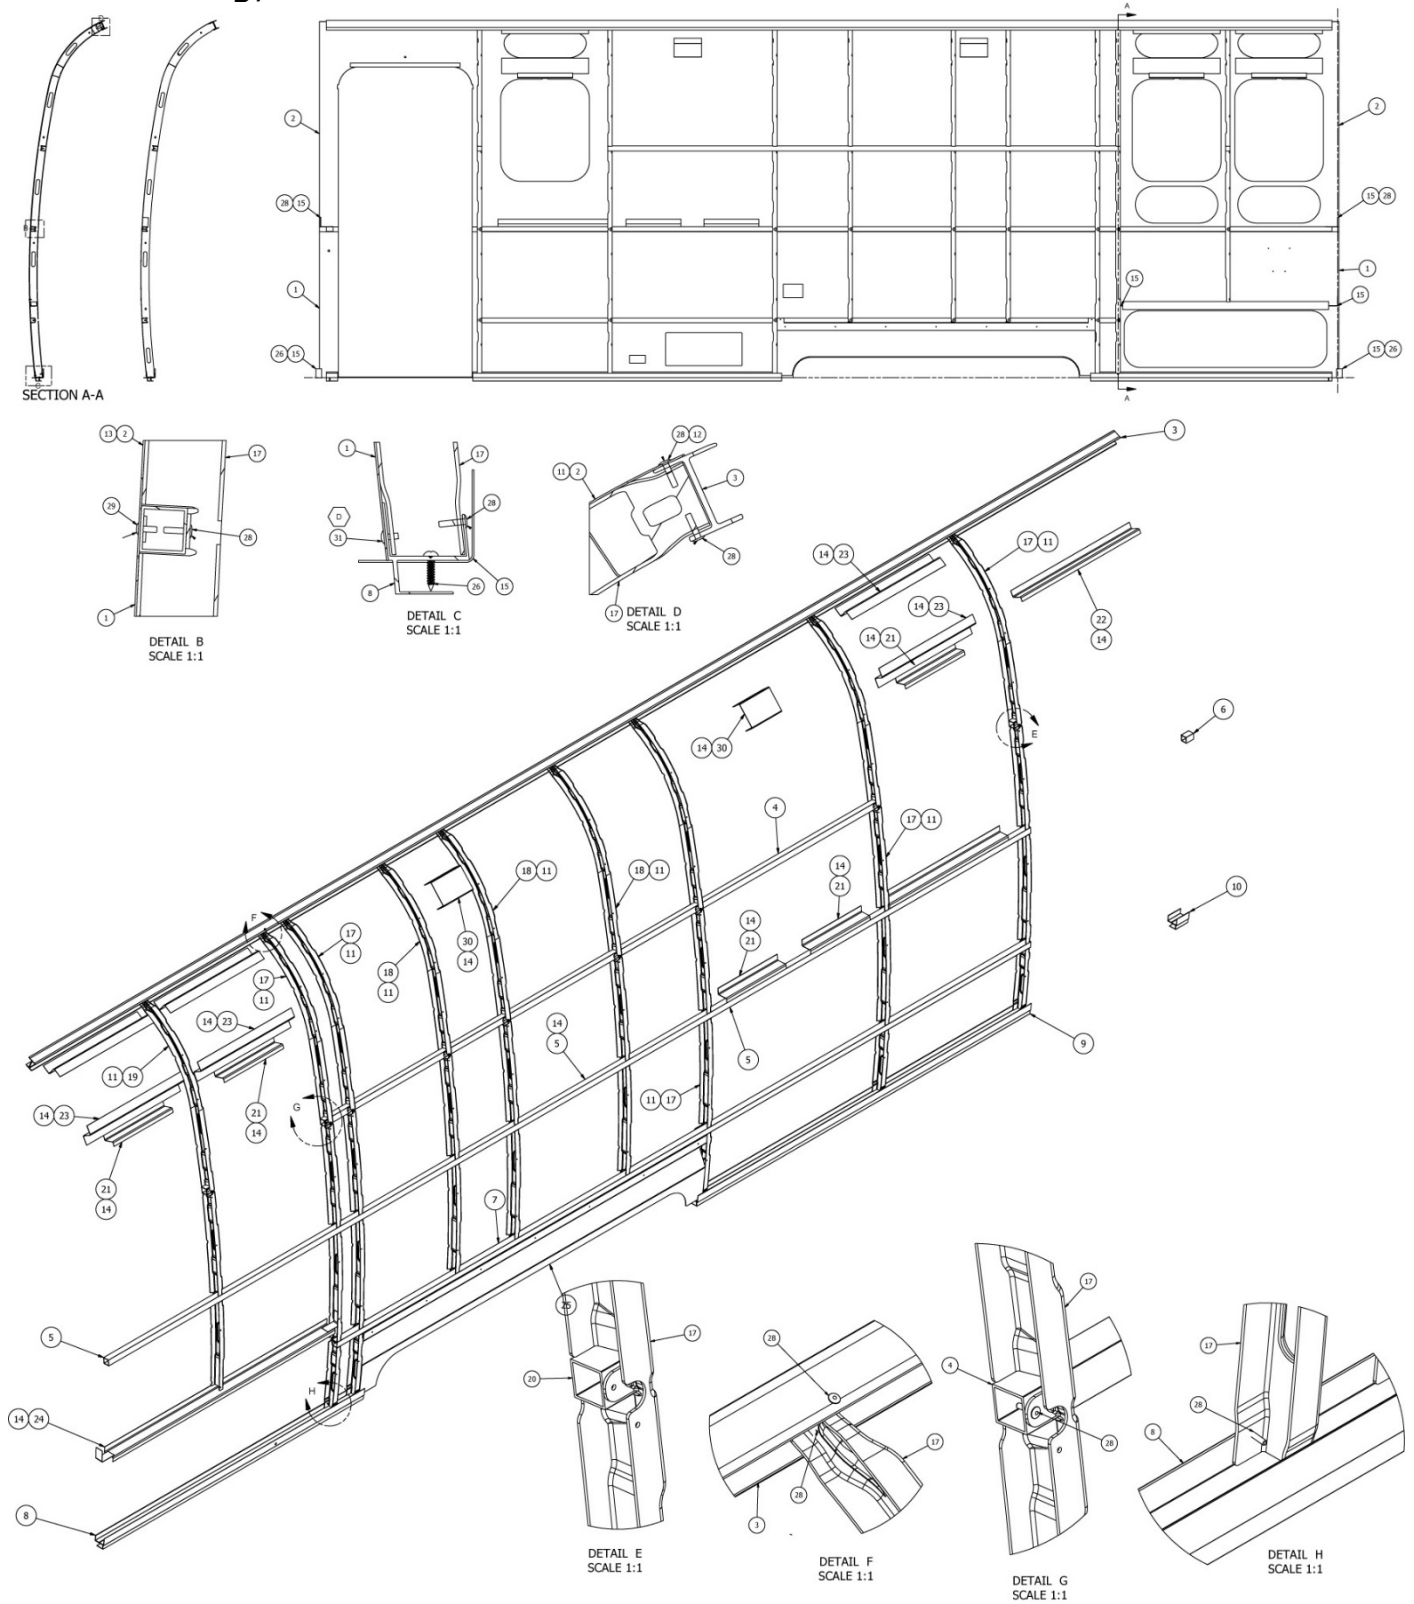

EXTERIOR SHELL

Wall Framing, Curbside

Parts Listed on Next Page