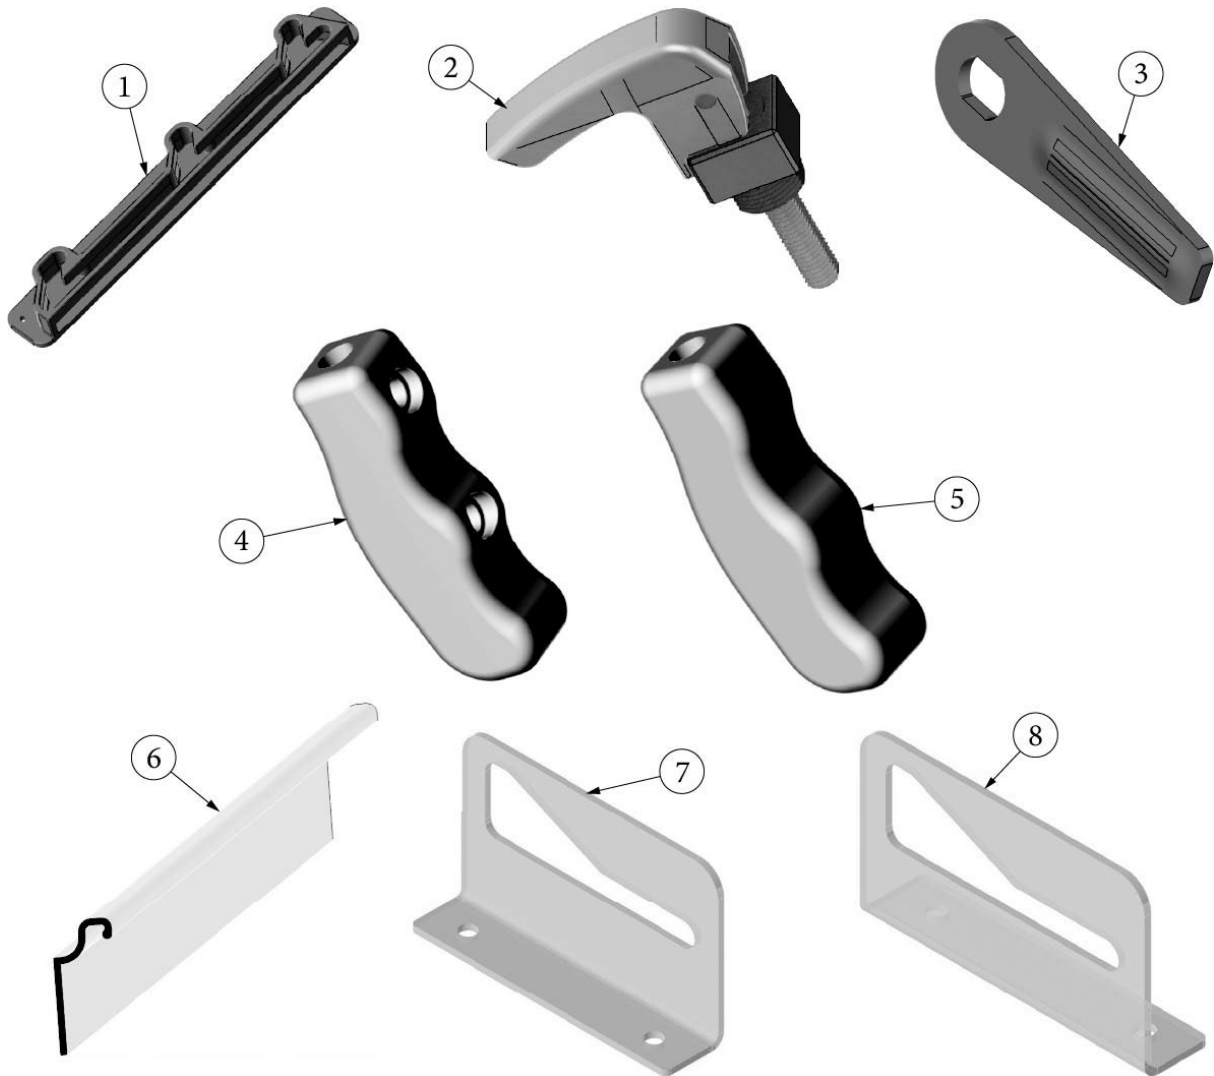

HARDWARE

Window Hardware

1. 382360	Window guide, RH
382359	Window guide, LH
2. 382367-01	Lower window latch, Chrome
382367-02	Lower window latch w/Red handle
3. 115776	Lock paw, Window latch assembly
4. 383110-01	Window Handle, Two Finger, Gray
383110-02	Window Handle, Two Finger, Red
5. 383124	Window Handle, Two-Finger, 3D Print
6. 114476	Hinge, Window, 110"
7. 114479-01	Bracket, Window closer, RH
8. 114479-02	Bracket, Window closer, LH