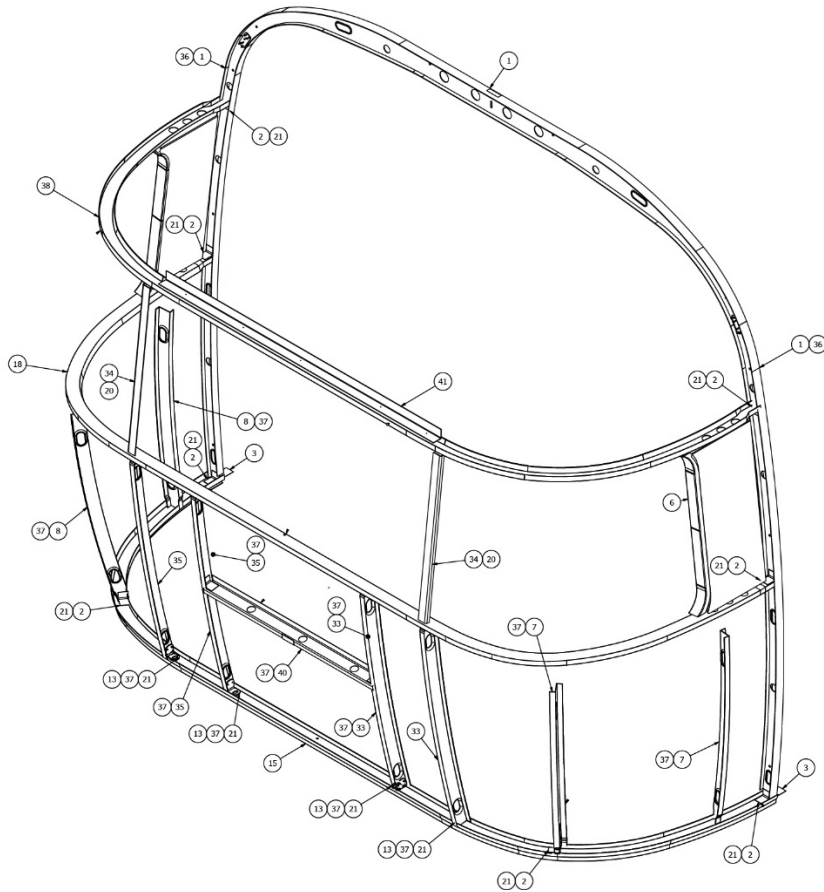

EXTERIOR SHELL

Front End

Parts Listed on Next Page