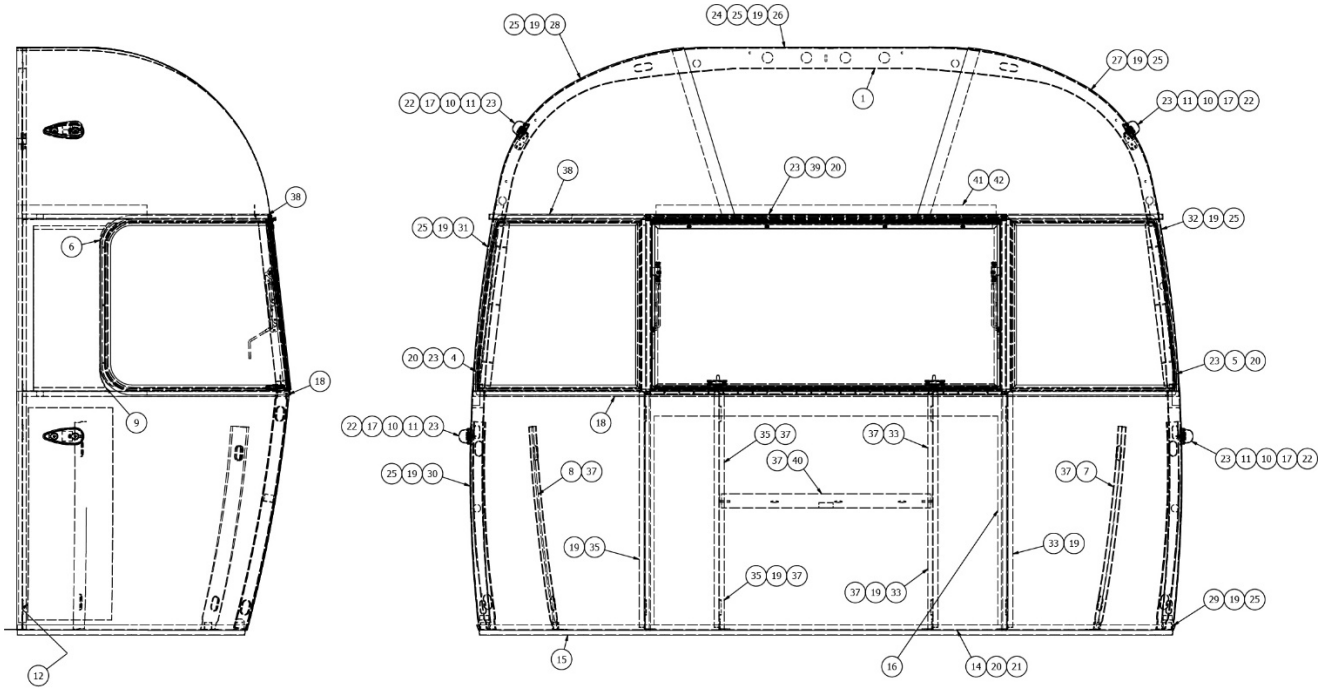

EXTERIOR SHELL

Front End

Parts Listed on Next Page