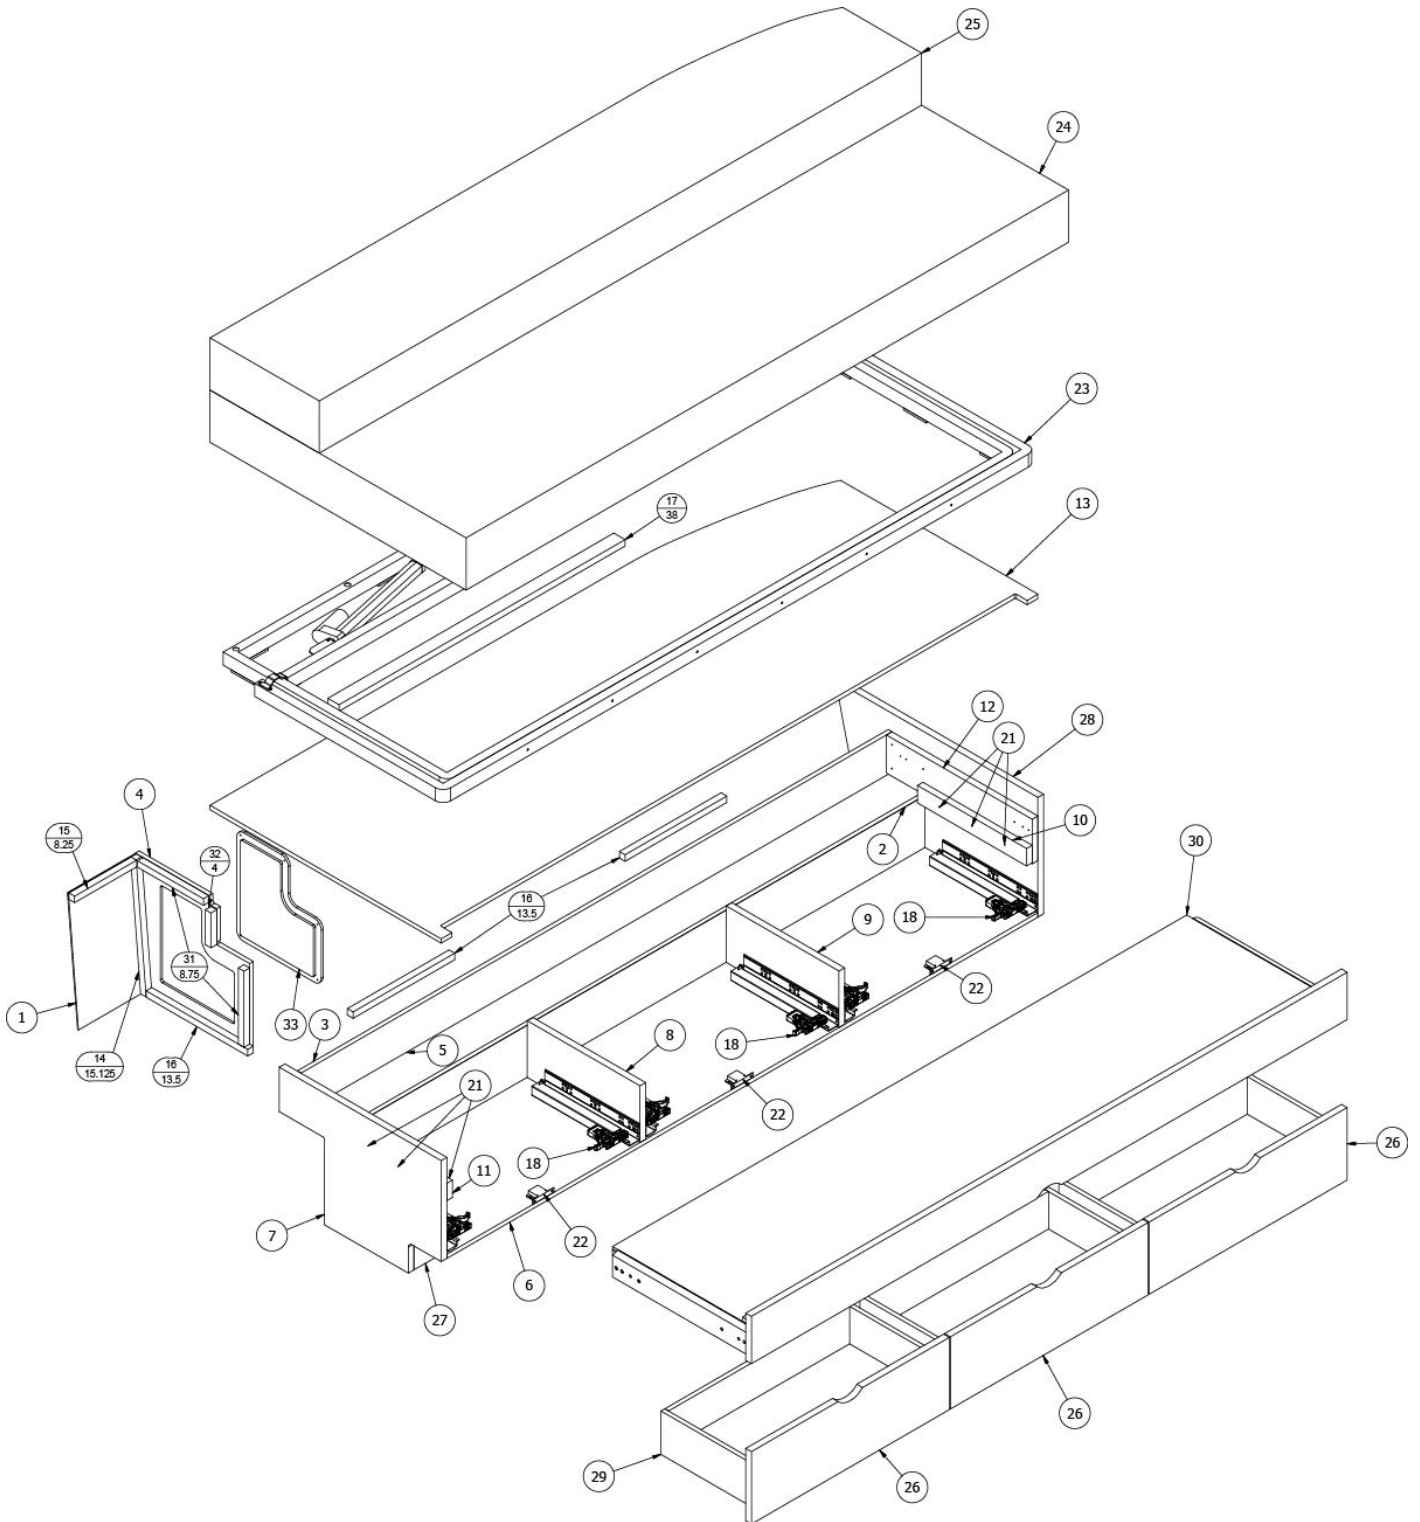

FURNITURE, BEDROOM

Bed, CS

Parts Listed on Next Page