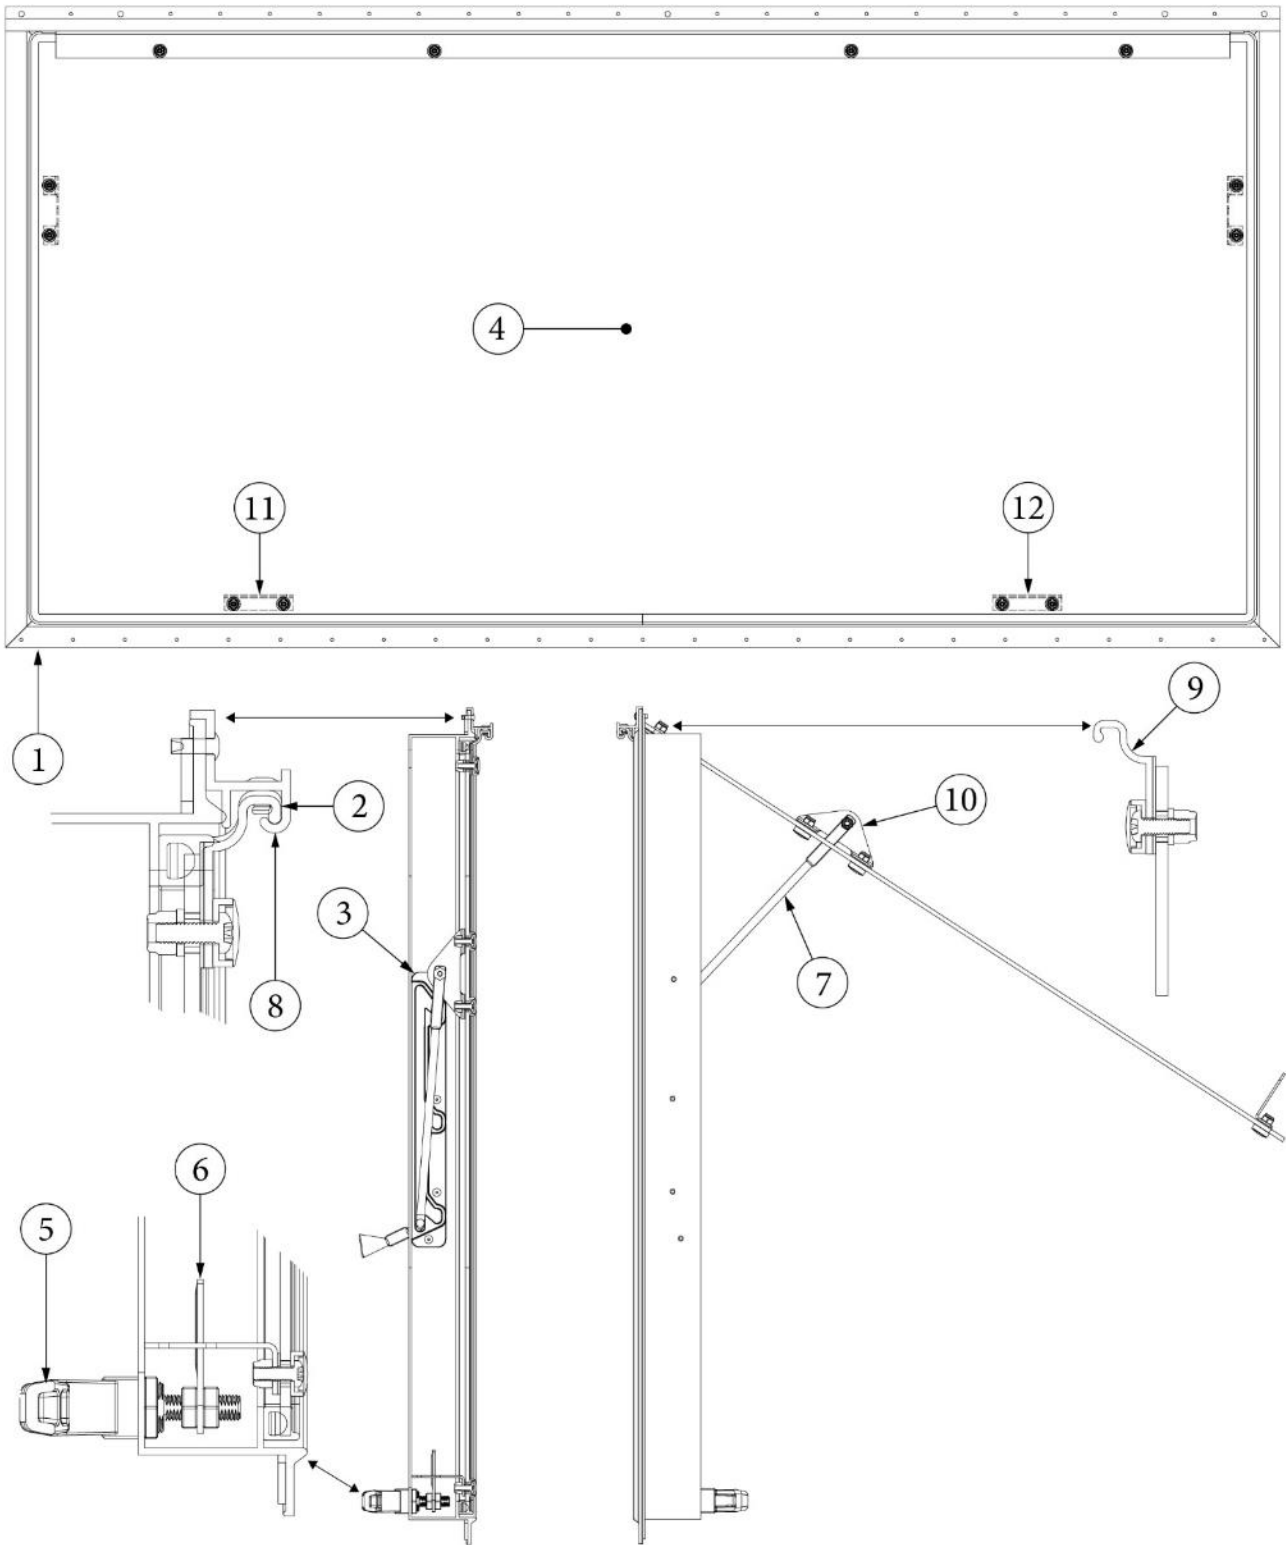

WINDOWS

Windows, Front and Rear

Parts Listed on Next Page