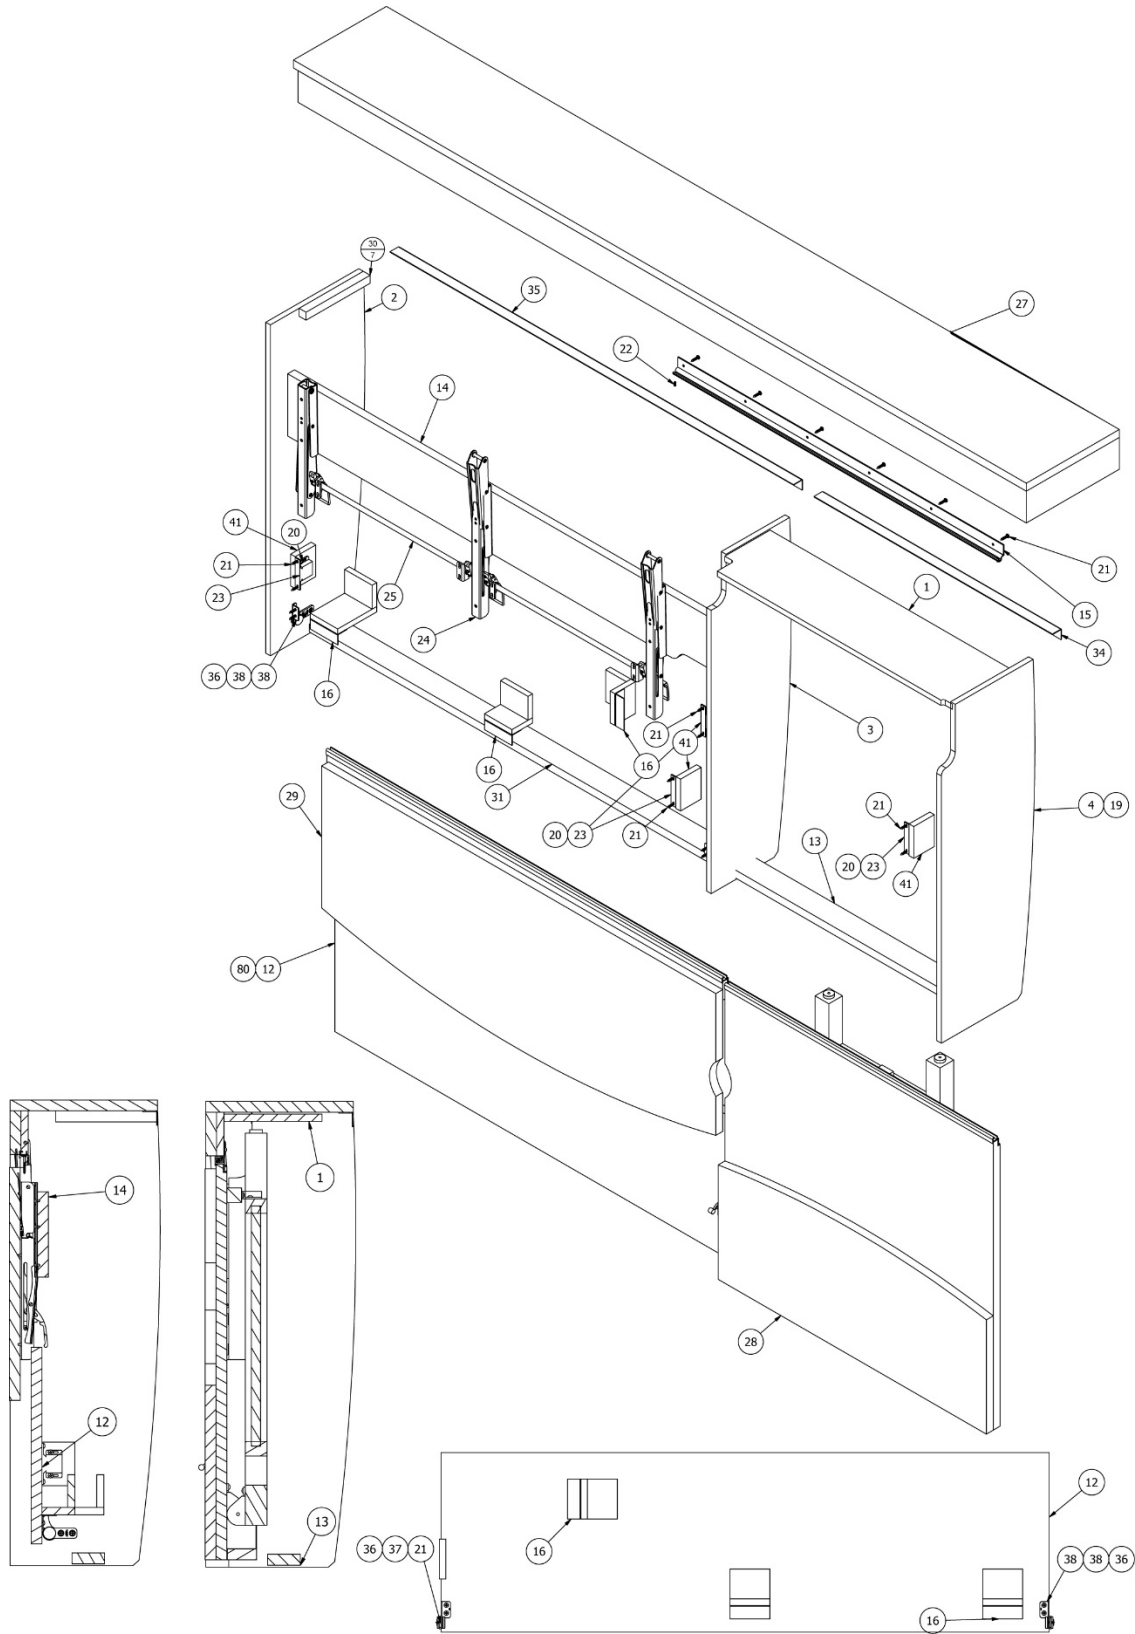

FURNITURE, LOUNGE

Desk/Table Installation

Parts Listed on Next Page