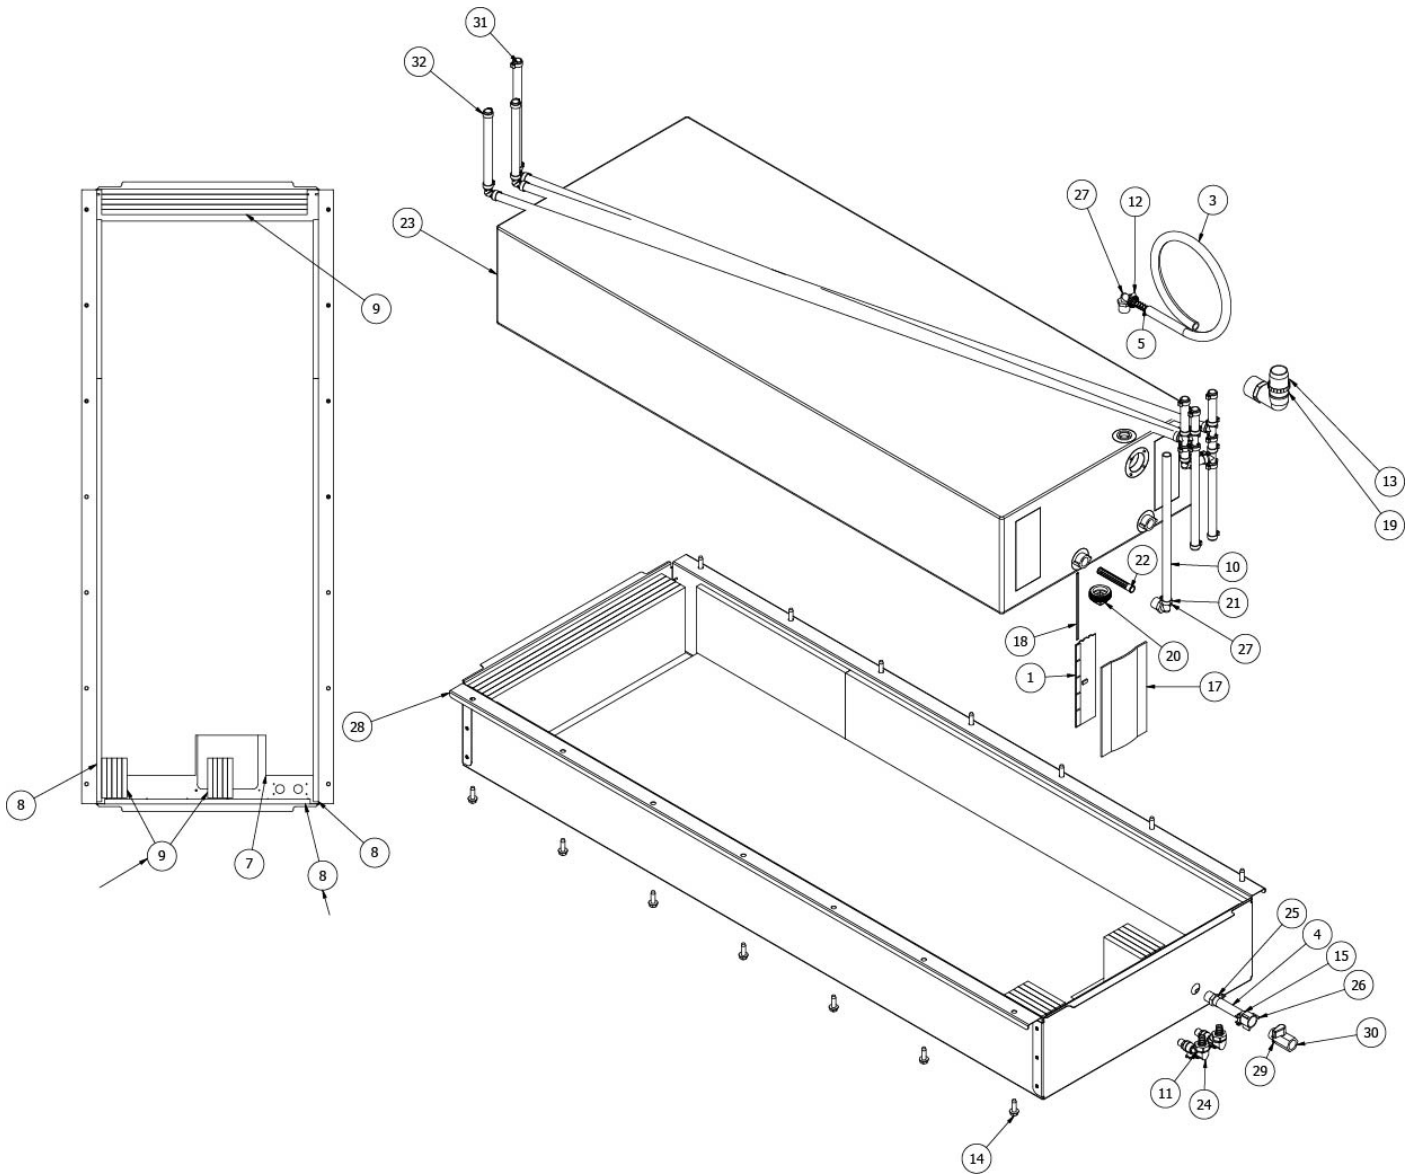

PLUMBING, FRESH WATER SYSTEM

Fresh Water Tank

Parts Listed on Next Page