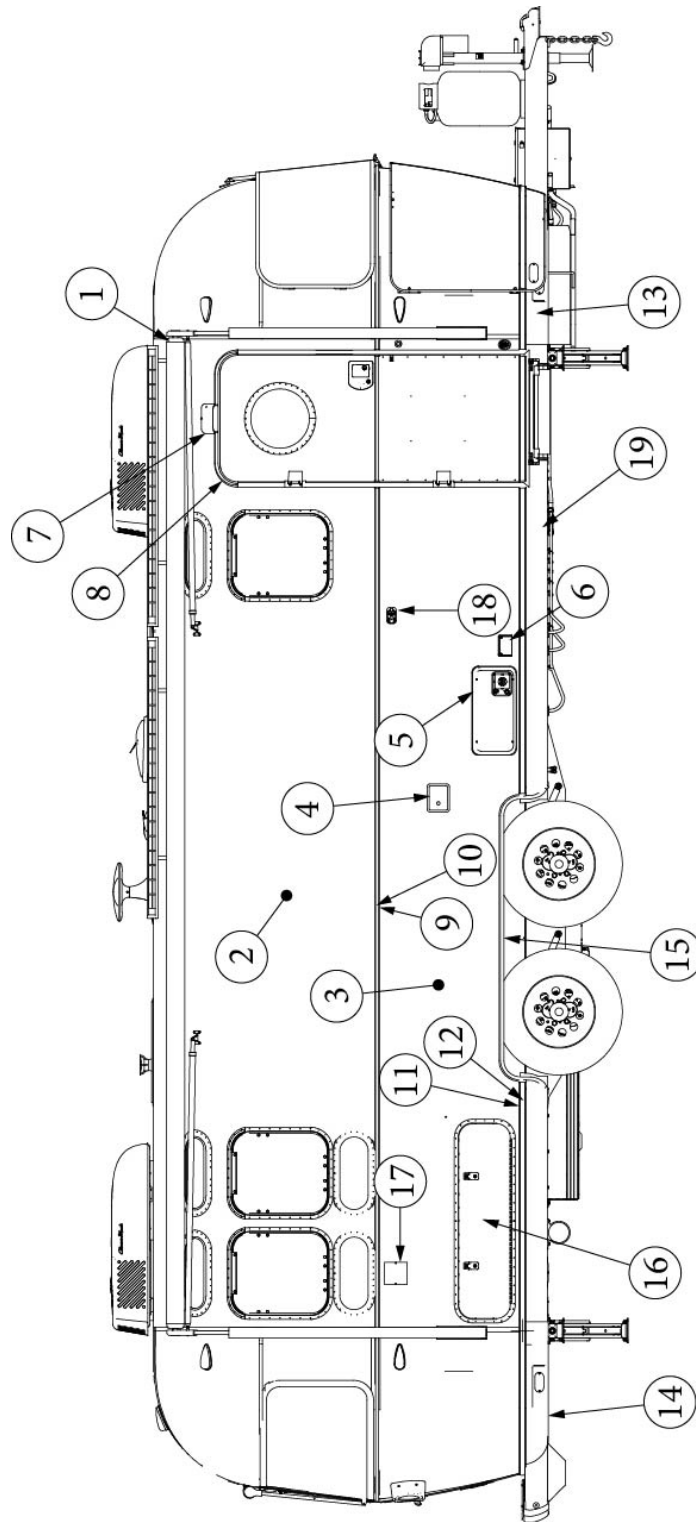

EXTERIOR SHELL

Exterior Components, Curbside

Parts Listed on Next Page