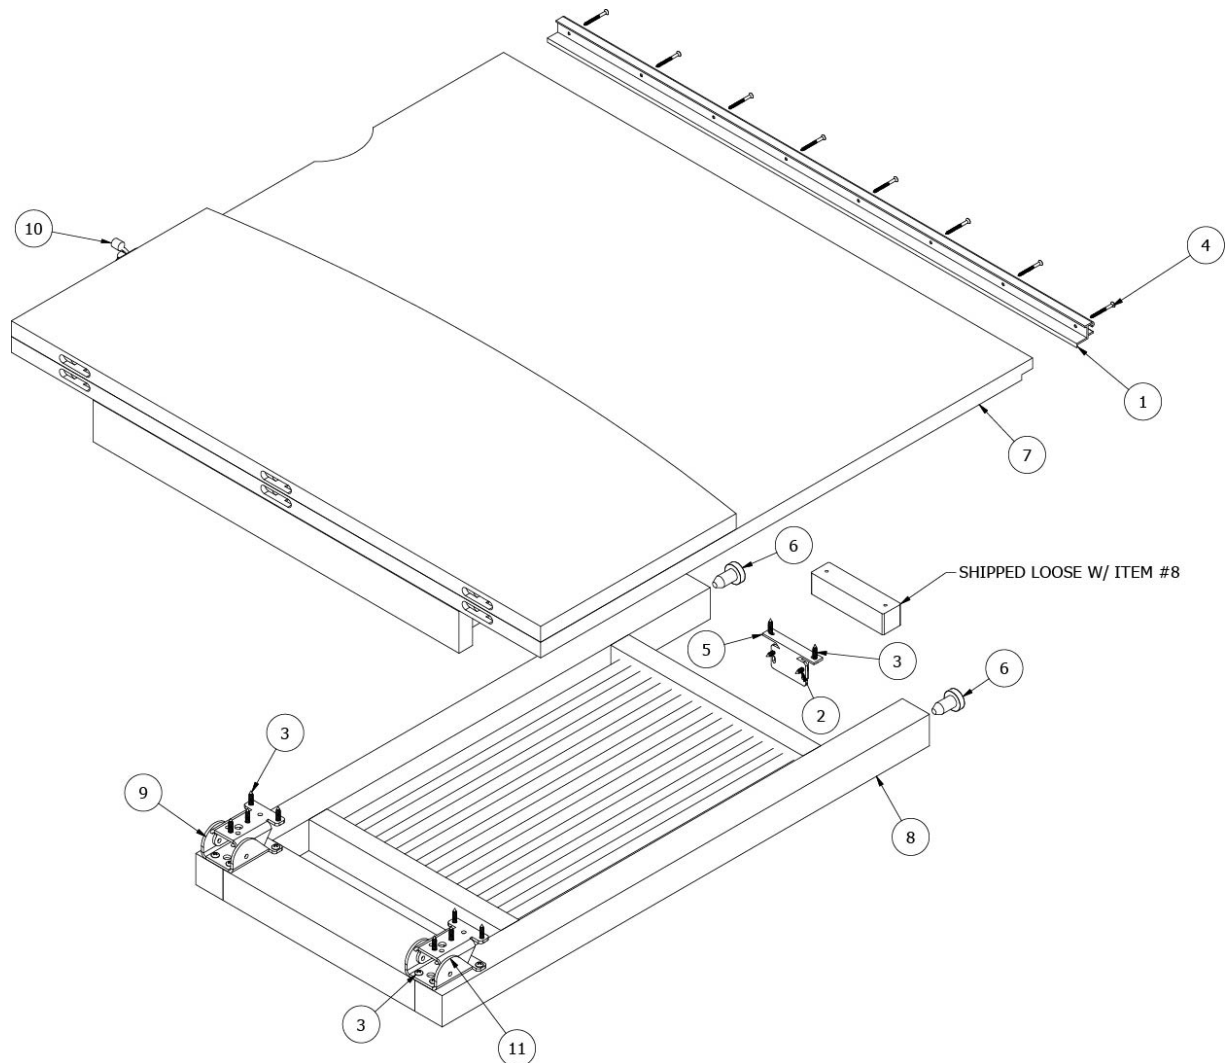

FURNITURE, LOUNGE

Table

970543

Table Assembly

1. 115557	Extrusion, Eyebrow
2. 320116-02	Screw-#8 X .500"-Ph-Blk
3. 320116-04	Screw Sheet Metal #8 Pph Blk .
4. 320271	#4 X 1.250 Wood Screw, Zn
5. 381228	Catch Grabber Door C3-810
6. 383058	Foot, Table Leg
7. 802865-24	Hardwood Dining Table
8. 802865-25	Hardwood Dining Table Leg
9. 383123-01	Bracket-Folding 90 Deg W/Locking Mech
10. 383121	Hasp Hook Latch
11. 383123-02	Bracket-Folding 90 Deg W/O Locking Mech