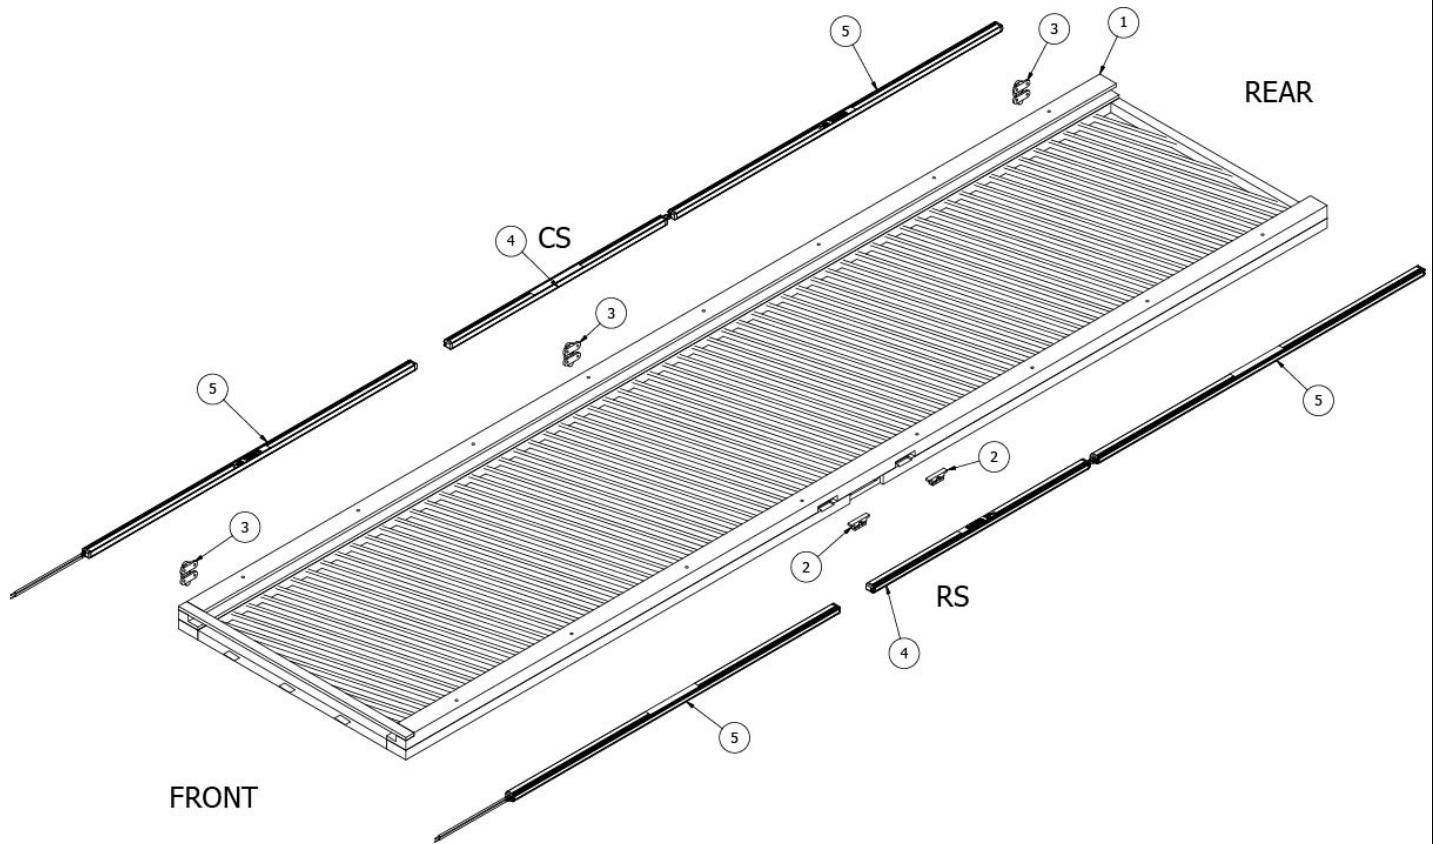

INTERIOR SHELL

Ceiling Panel Feature, Center

970642

Center Ceiling Panel Assembly

1. 802865-15
2. 383113
3. 383121
4. 514531-20
5. 514531-30

Hardwood Center Ceiling Feature
Tension Catch, Sugatsune
Hasp Hook Latch
20" Rope Light
30" Rope Light