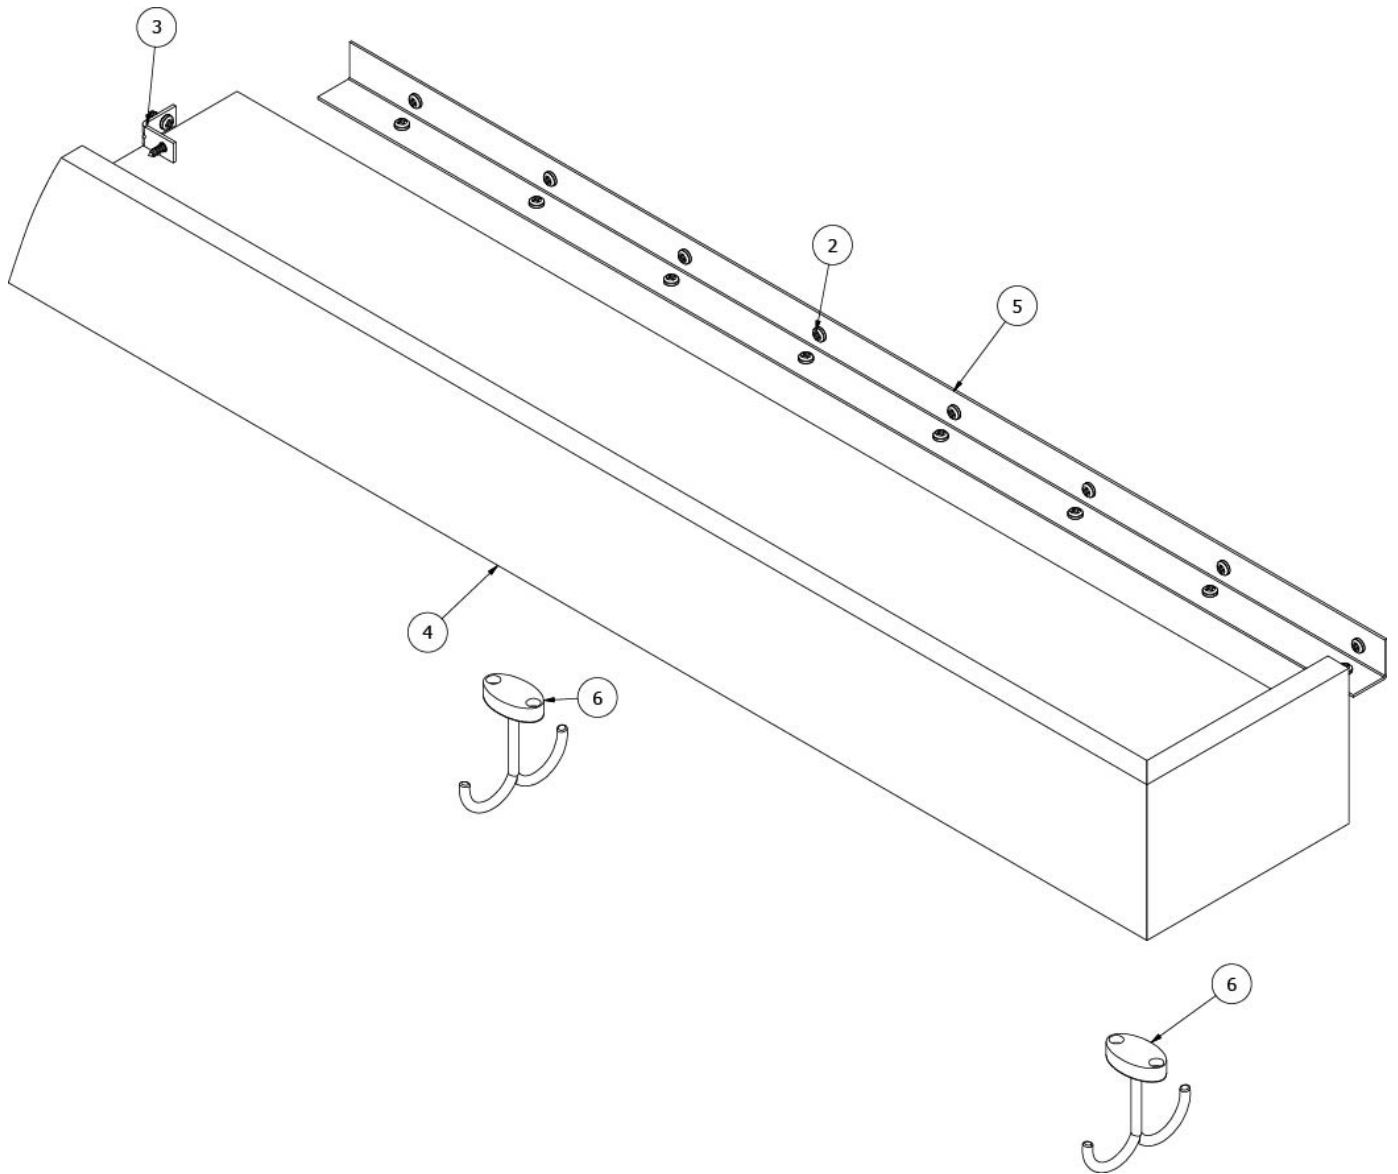

FURNITURE, BEDROOM

Shelf, Bedroom, RS

970618

Assembly, Shelf, Bedroom RS

2. 320035
3. 380041
4. 802865-31
5. 114812
6. 386680

Screw 8x1/2 Ph Type A Phil Wd
Brace 1" Stanley Corner
Hardwood Rs Bedroom Shelf
Alum Angle 1" X 1
Double Ceiling Hook, Elements