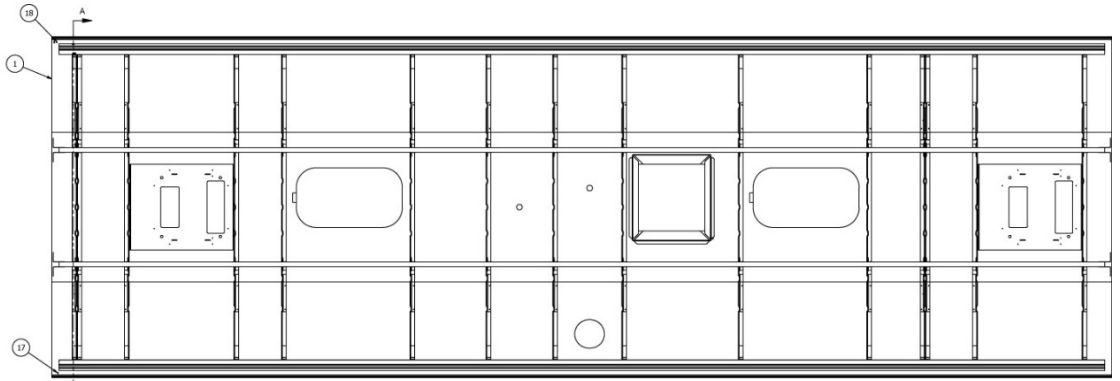

EXTERIOR SHELL

Roof

Parts Listed on Next Page