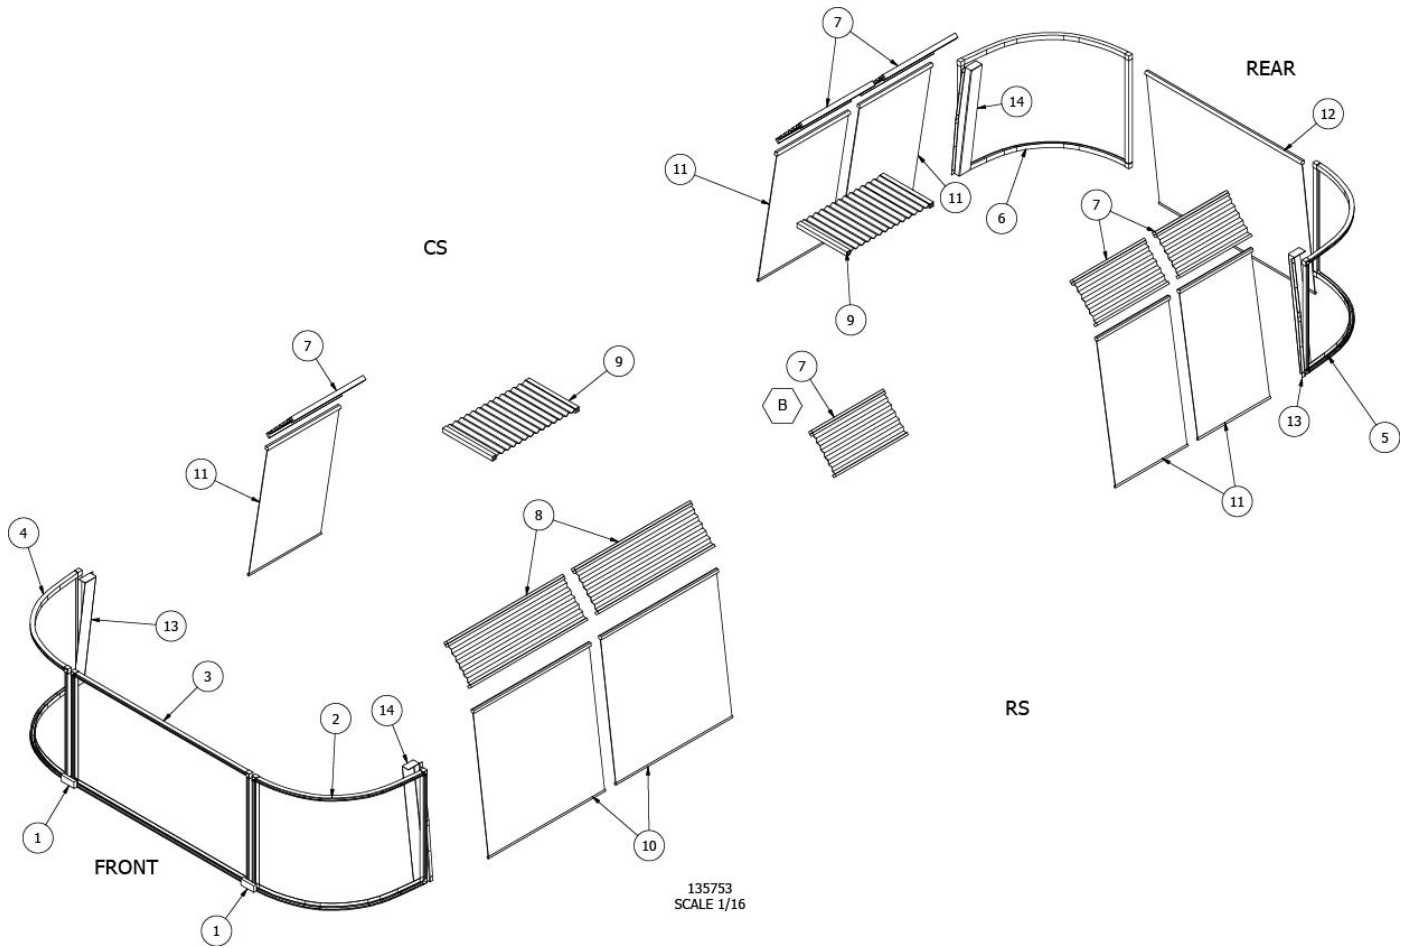

WINDOW COVERINGS

Drapes and Shades

135753

Window Coverings (not for order/see parts below)

1. 135753&000118GG
2. 705187-01
3. 705187-02
4. 705187-03
5. 705187-04
6. 705187-05
7. 705188-01
8. 705188-02
9. 705188-03
10. 705189-01
11. 705189-02
12. 705189-03
13. 116991
14. 116992

1. Pre Laminate, 0.750X3.50X1.50 EB9-B02
2. Window Covering: Front RS Pano
3. Window Covering: Front Center Pano
4. Window Covering: Front CS Pano
5. Window Covering: Rear RS Pano
6. Window Covering: Rear CS Pano
7. Window Covering: Vista 19.50 X 9.50
8. Window Covering: Vista 31.50 X 9.50
9. Window Covering: Skylight 13.50 X 23.50
10. Window Covering: Roller Shade 31.69 X 32.50
11. Window Covering: Roller Shade 19.69 X 32.50
12. Window Covering: Roller SHADE 42.38 X 32.50
13. Alum, CS Blind Cover
14. Alum, RS Blind Cover